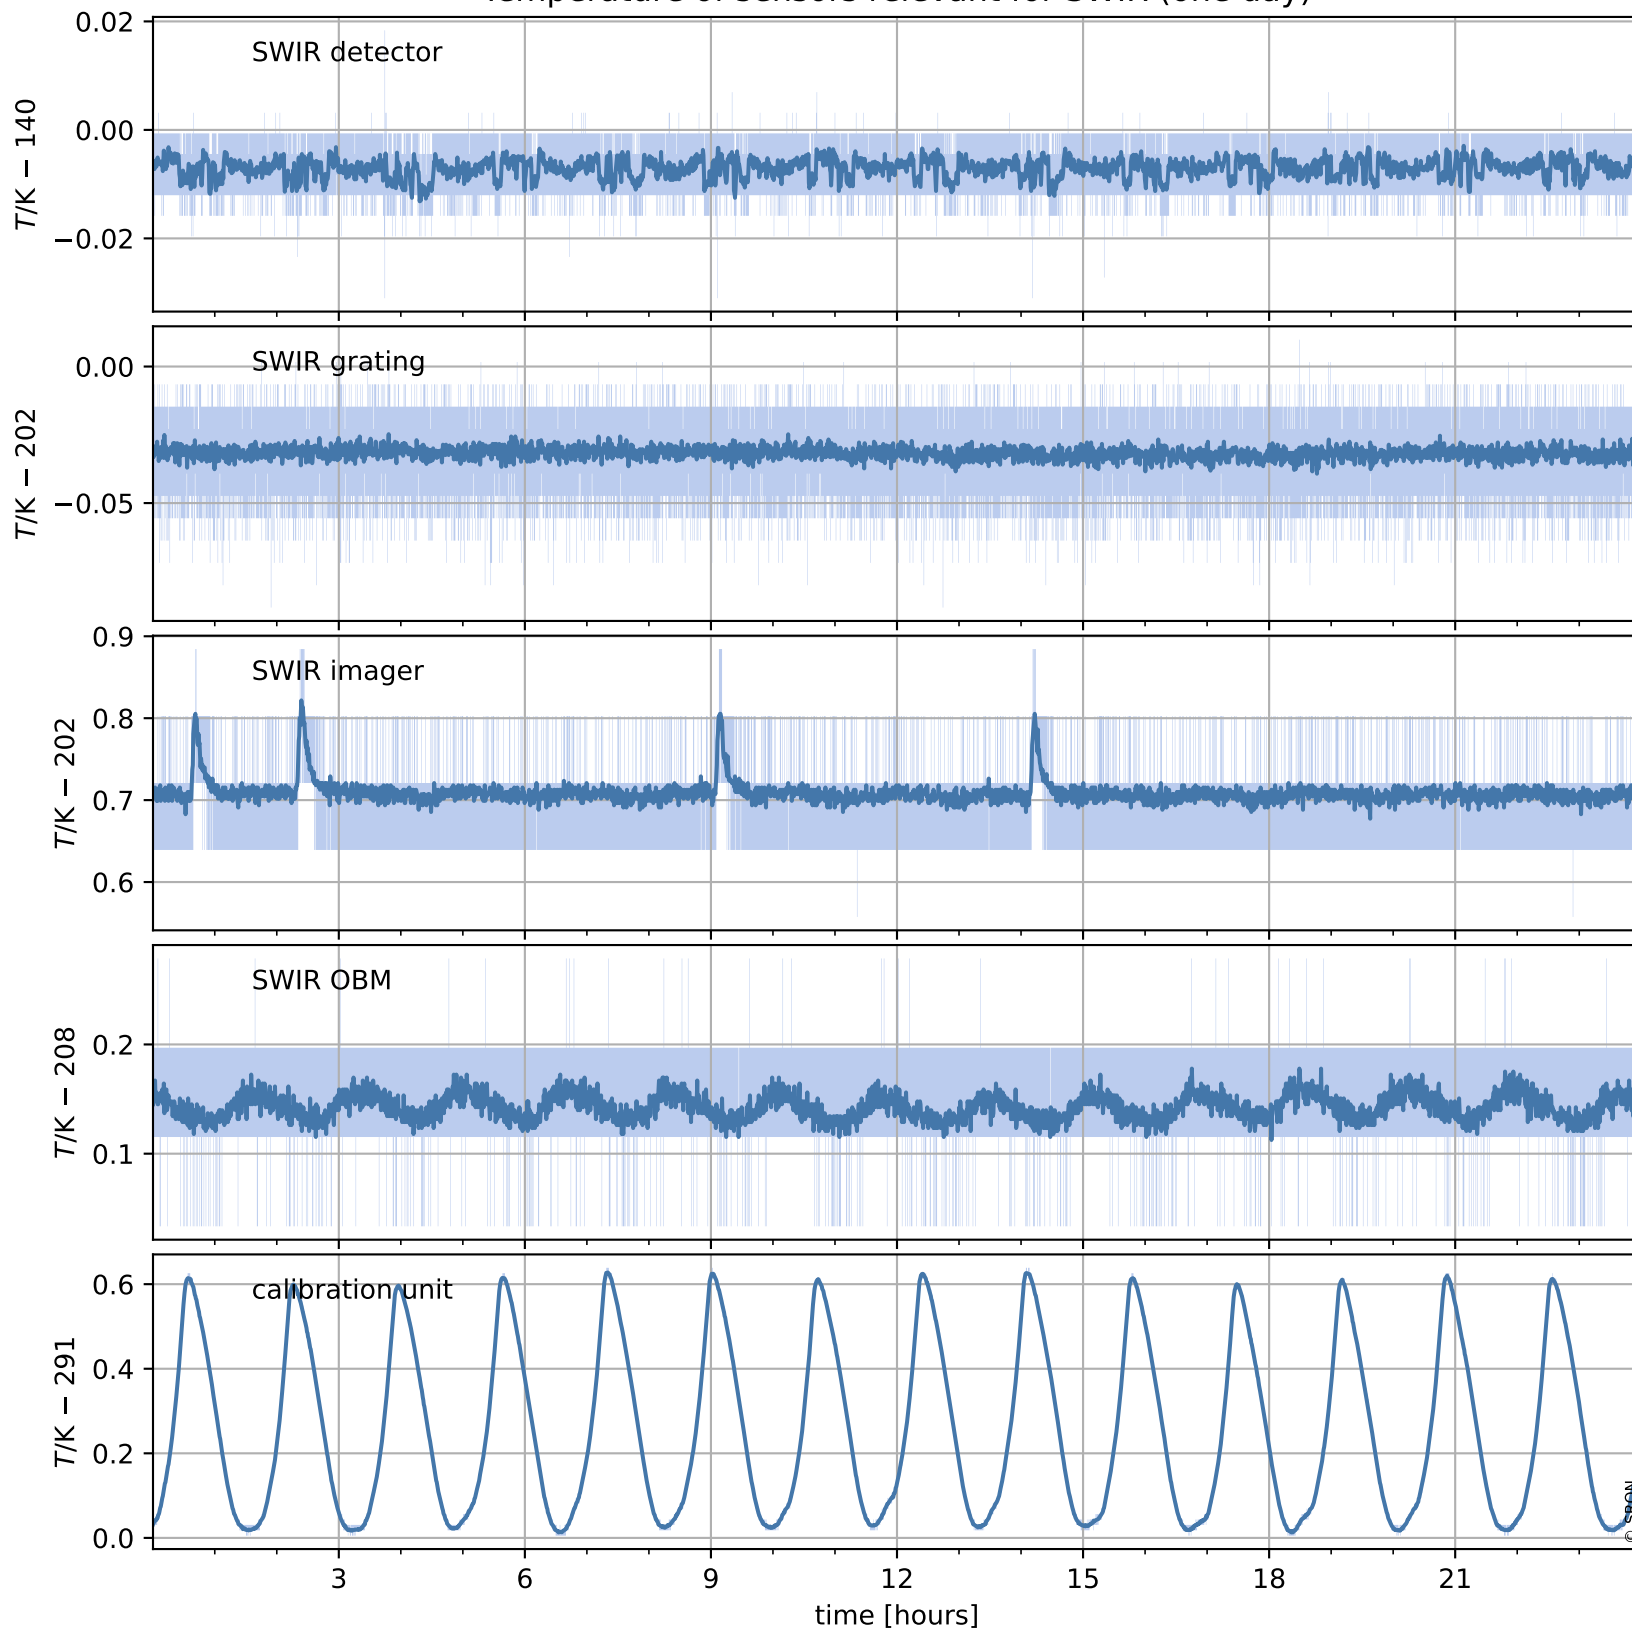

Tropomi SWIR housekeeping data

orbits : [13998, 14011]
coverage : 2020-06-26 / 2020-06-27
created : 2023-08-21T09:00:20

Temperature of sensors relevant for SWIR (one day)

Tropomi SWIR housekeeping data

orbits : [13527, 14011]
coverage : 2020-05-23 / 2020-06-27
created : 2023-08-21T09:00:20

Temperature of sensors relevant for SWIR (last month)

Tropomi SWIR housekeeping data

orbits : [13998, 14011]
coverage : 2020-06-26 / 2020-06-27
created : 2023-08-21T09:00:20

Current and duty cycle of 3 heaters relevant for SWIR (one day)