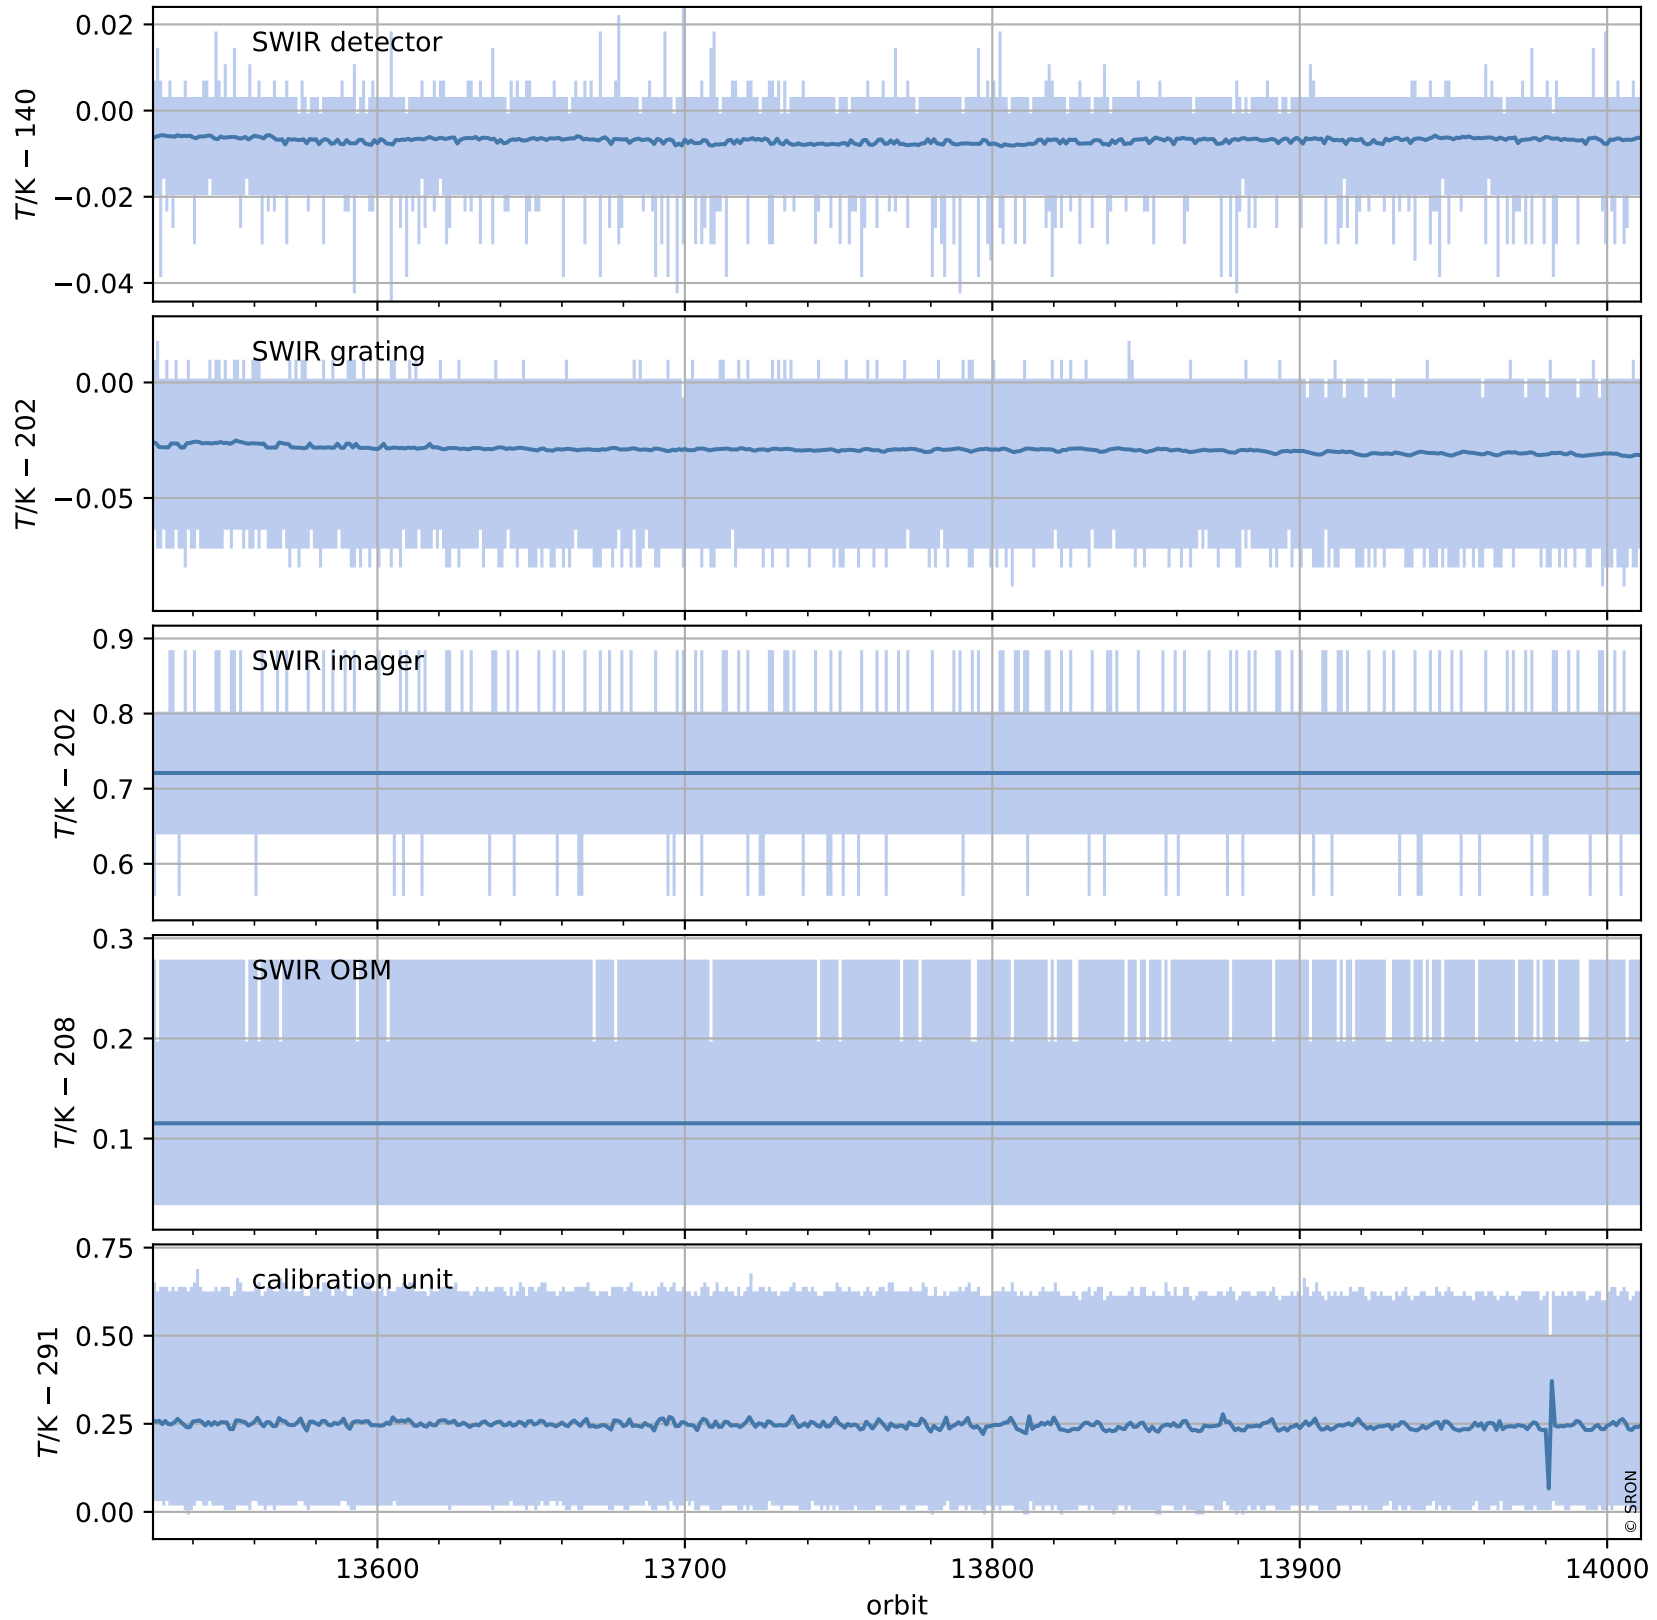

Tropomi SWIR housekeeping data

orbits : [13998, 14011]
coverage : 2020-06-26 / 2020-06-27
created : 2023-08-21T09:00:20

Temperature of sensors relevant for SWIR (one day)

Tropomi SWIR housekeeping data

orbits : [13527, 14011]
coverage : 2020-05-23 / 2020-06-27
created : 2023-08-21T09:00:20

Temperature of sensors relevant for SWIR (last month)

Tropomi SWIR housekeeping data

orbits : [13998, 14011]
coverage : 2020-06-26 / 2020-06-27
created : 2023-08-21T09:00:20

Current and duty cycle of 3 heaters relevant for SWIR (one day)

Tropomi SWIR housekeeping data

orbits : [13527, 14011]
coverage : 2020-05-23 / 2020-06-27
created : 2023-08-21T09:00:21

Current and duty cycle of 3 heaters relevant for SWIR (last month)

Tropomi SWIR housekeeping data

orbits : [13998, 14011]
coverage : 2020-06-26 / 2020-06-27
created : 2023-08-21T09:00:21

Temperature of sensors at the SWIR front-end electronics (one day)

Tropomi SWIR housekeeping data

orbits : [13527, 14011]
coverage : 2020-05-23 / 2020-06-27
created : 2023-08-21T09:00:21