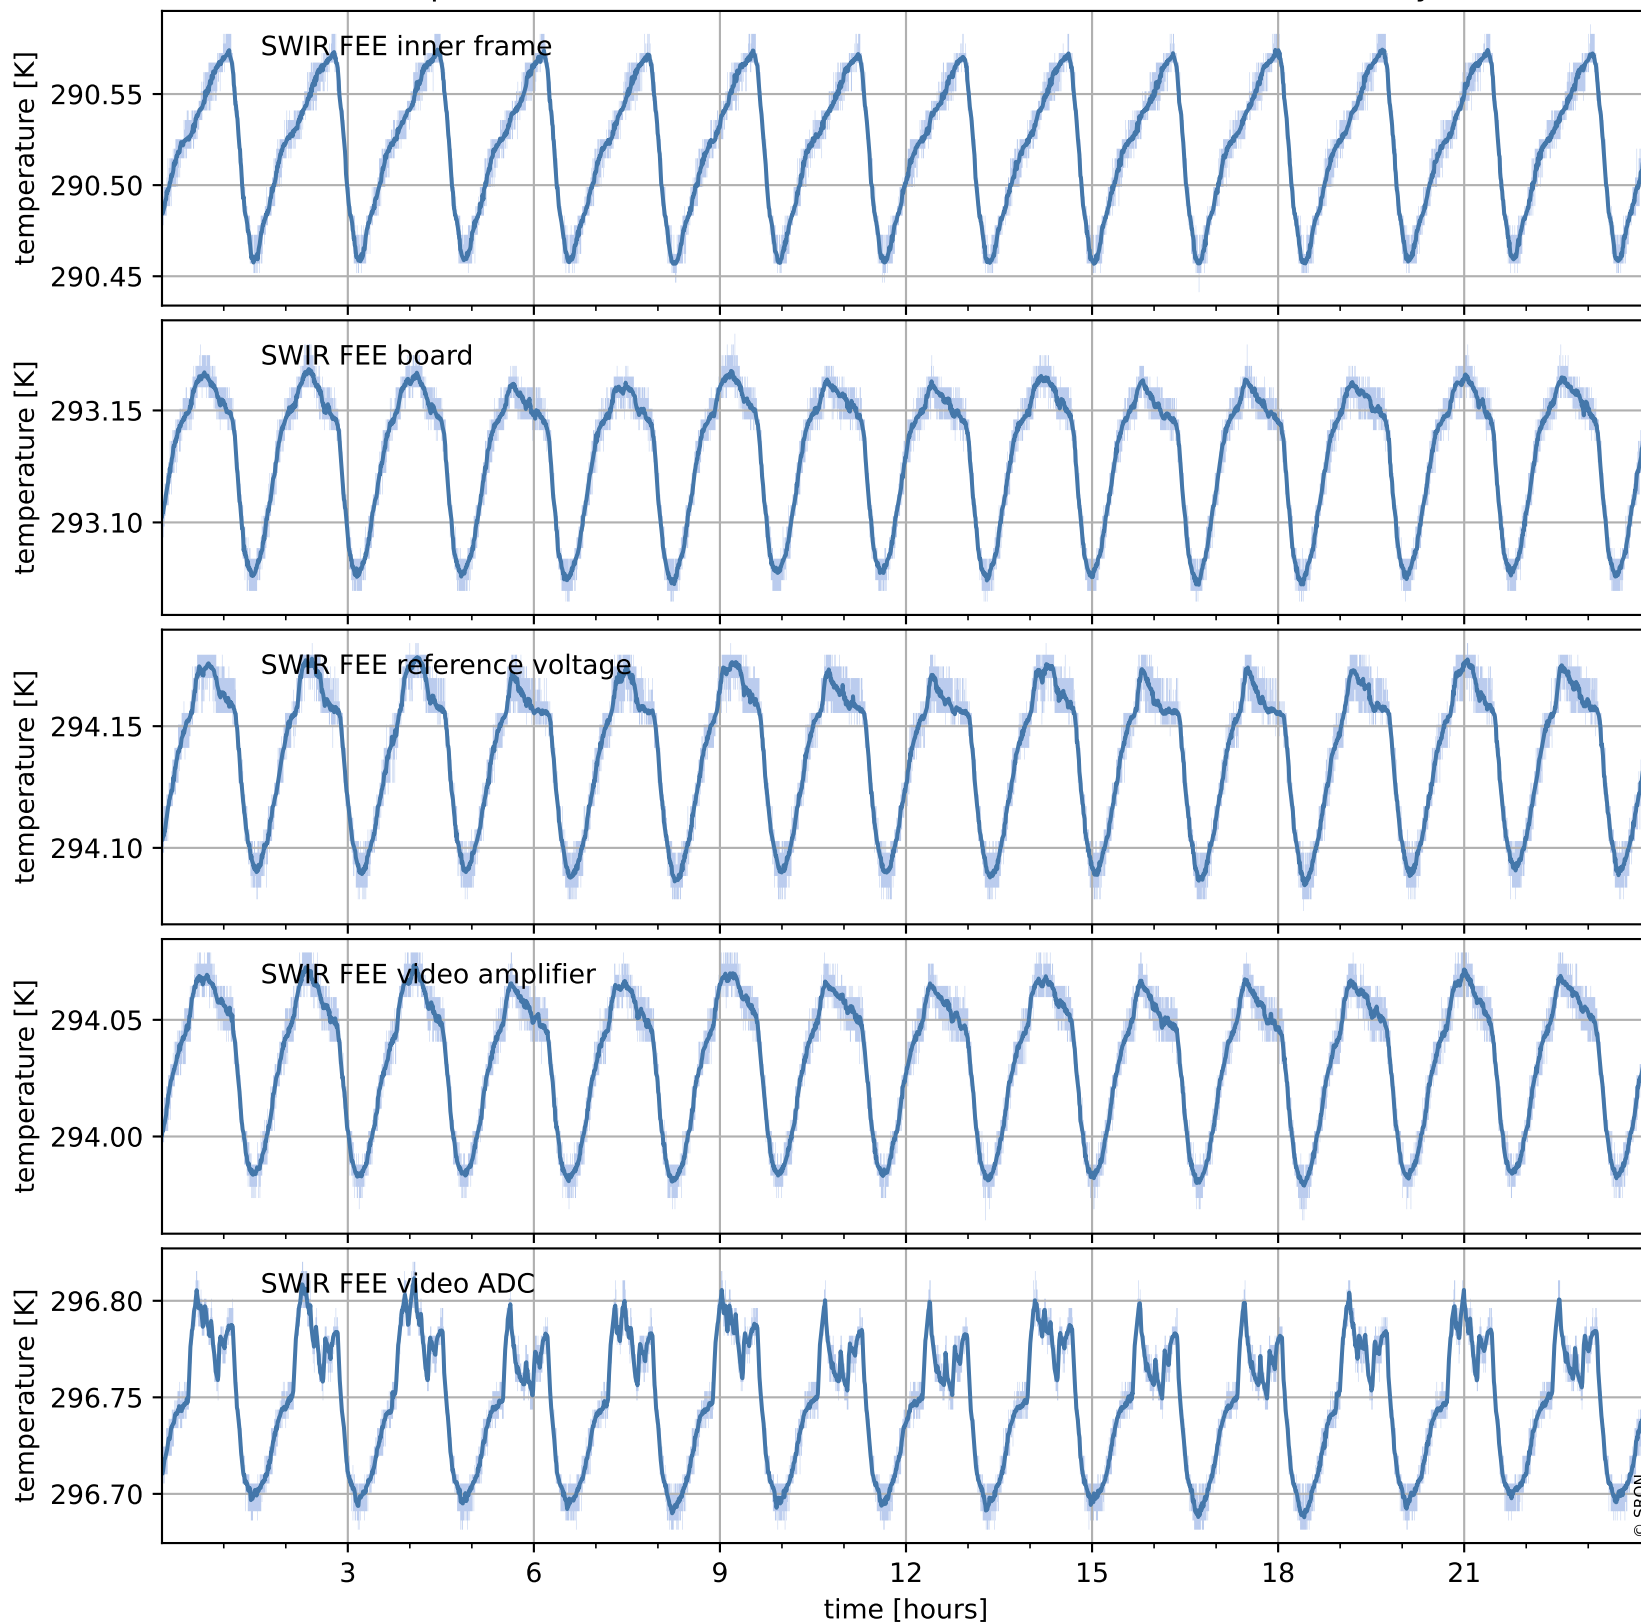

Tropomi SWIR housekeeping data

orbits : [13998, 14011]
coverage : 2020-06-26 / 2020-06-27
created : 2023-08-21T09:00:20

Temperature of sensors relevant for SWIR (one day)

Tropomi SWIR housekeeping data

orbits : [13527, 14011]
coverage : 2020-05-23 / 2020-06-27
created : 2023-08-21T09:00:20

Temperature of sensors relevant for SWIR (last month)

Tropomi SWIR housekeeping data

orbits : [13998, 14011]
coverage : 2020-06-26 / 2020-06-27
created : 2023-08-21T09:00:20

Current and duty cycle of 3 heaters relevant for SWIR (one day)

Tropomi SWIR housekeeping data

orbits : [13527, 14011]
coverage : 2020-05-23 / 2020-06-27
created : 2023-08-21T09:00:21

Current and duty cycle of 3 heaters relevant for SWIR (last month)

Tropomi SWIR housekeeping data

orbits : [13998, 14011]
coverage : 2020-06-26 / 2020-06-27
created : 2023-08-21T09:00:21

Temperature of sensors at the SWIR front-end electronics (one day)

Tropomi SWIR housekeeping data

orbits : [13527, 14011]
coverage : 2020-05-23 / 2020-06-27
created : 2023-08-21T09:00:21