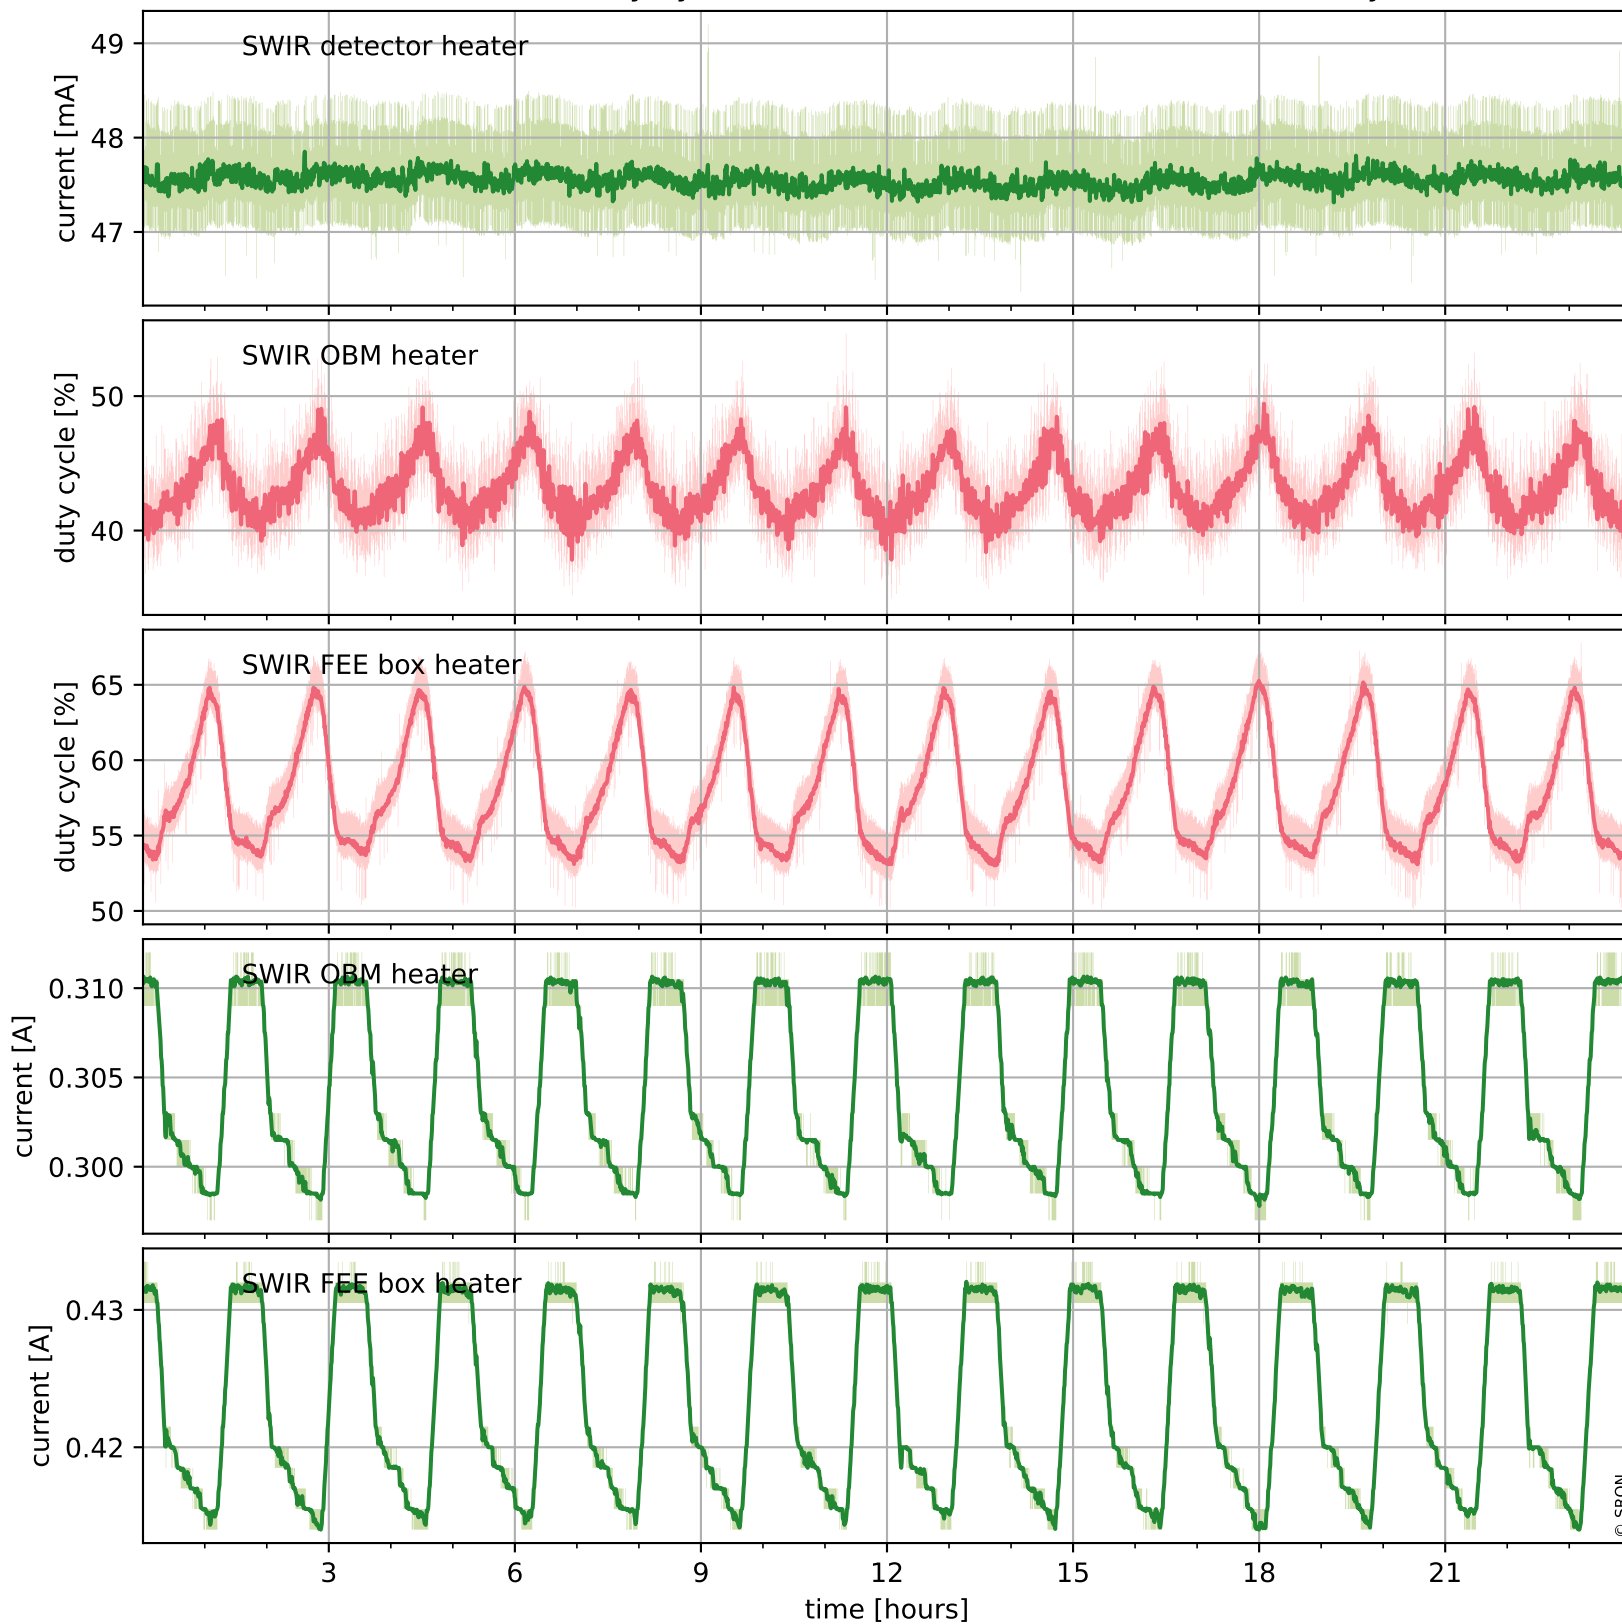

Tropomi SWIR housekeeping data

orbits : [13998, 14011]
coverage : 2020-06-26 / 2020-06-27
created : 2023-08-21T09:00:20

Temperature of sensors relevant for SWIR (one day)

Tropomi SWIR housekeeping data

orbits : [13527, 14011]
coverage : 2020-05-23 / 2020-06-27
created : 2023-08-21T09:00:20

Temperature of sensors relevant for SWIR (last month)

Tropomi SWIR housekeeping data

orbits : [13998, 14011]
coverage : 2020-06-26 / 2020-06-27
created : 2023-08-21T09:00:20

Current and duty cycle of 3 heaters relevant for SWIR (one day)

Tropomi SWIR housekeeping data

orbits : [13527, 14011]
coverage : 2020-05-23 / 2020-06-27
created : 2023-08-21T09:00:21

Current and duty cycle of 3 heaters relevant for SWIR (last month)

Tropomi SWIR housekeeping data