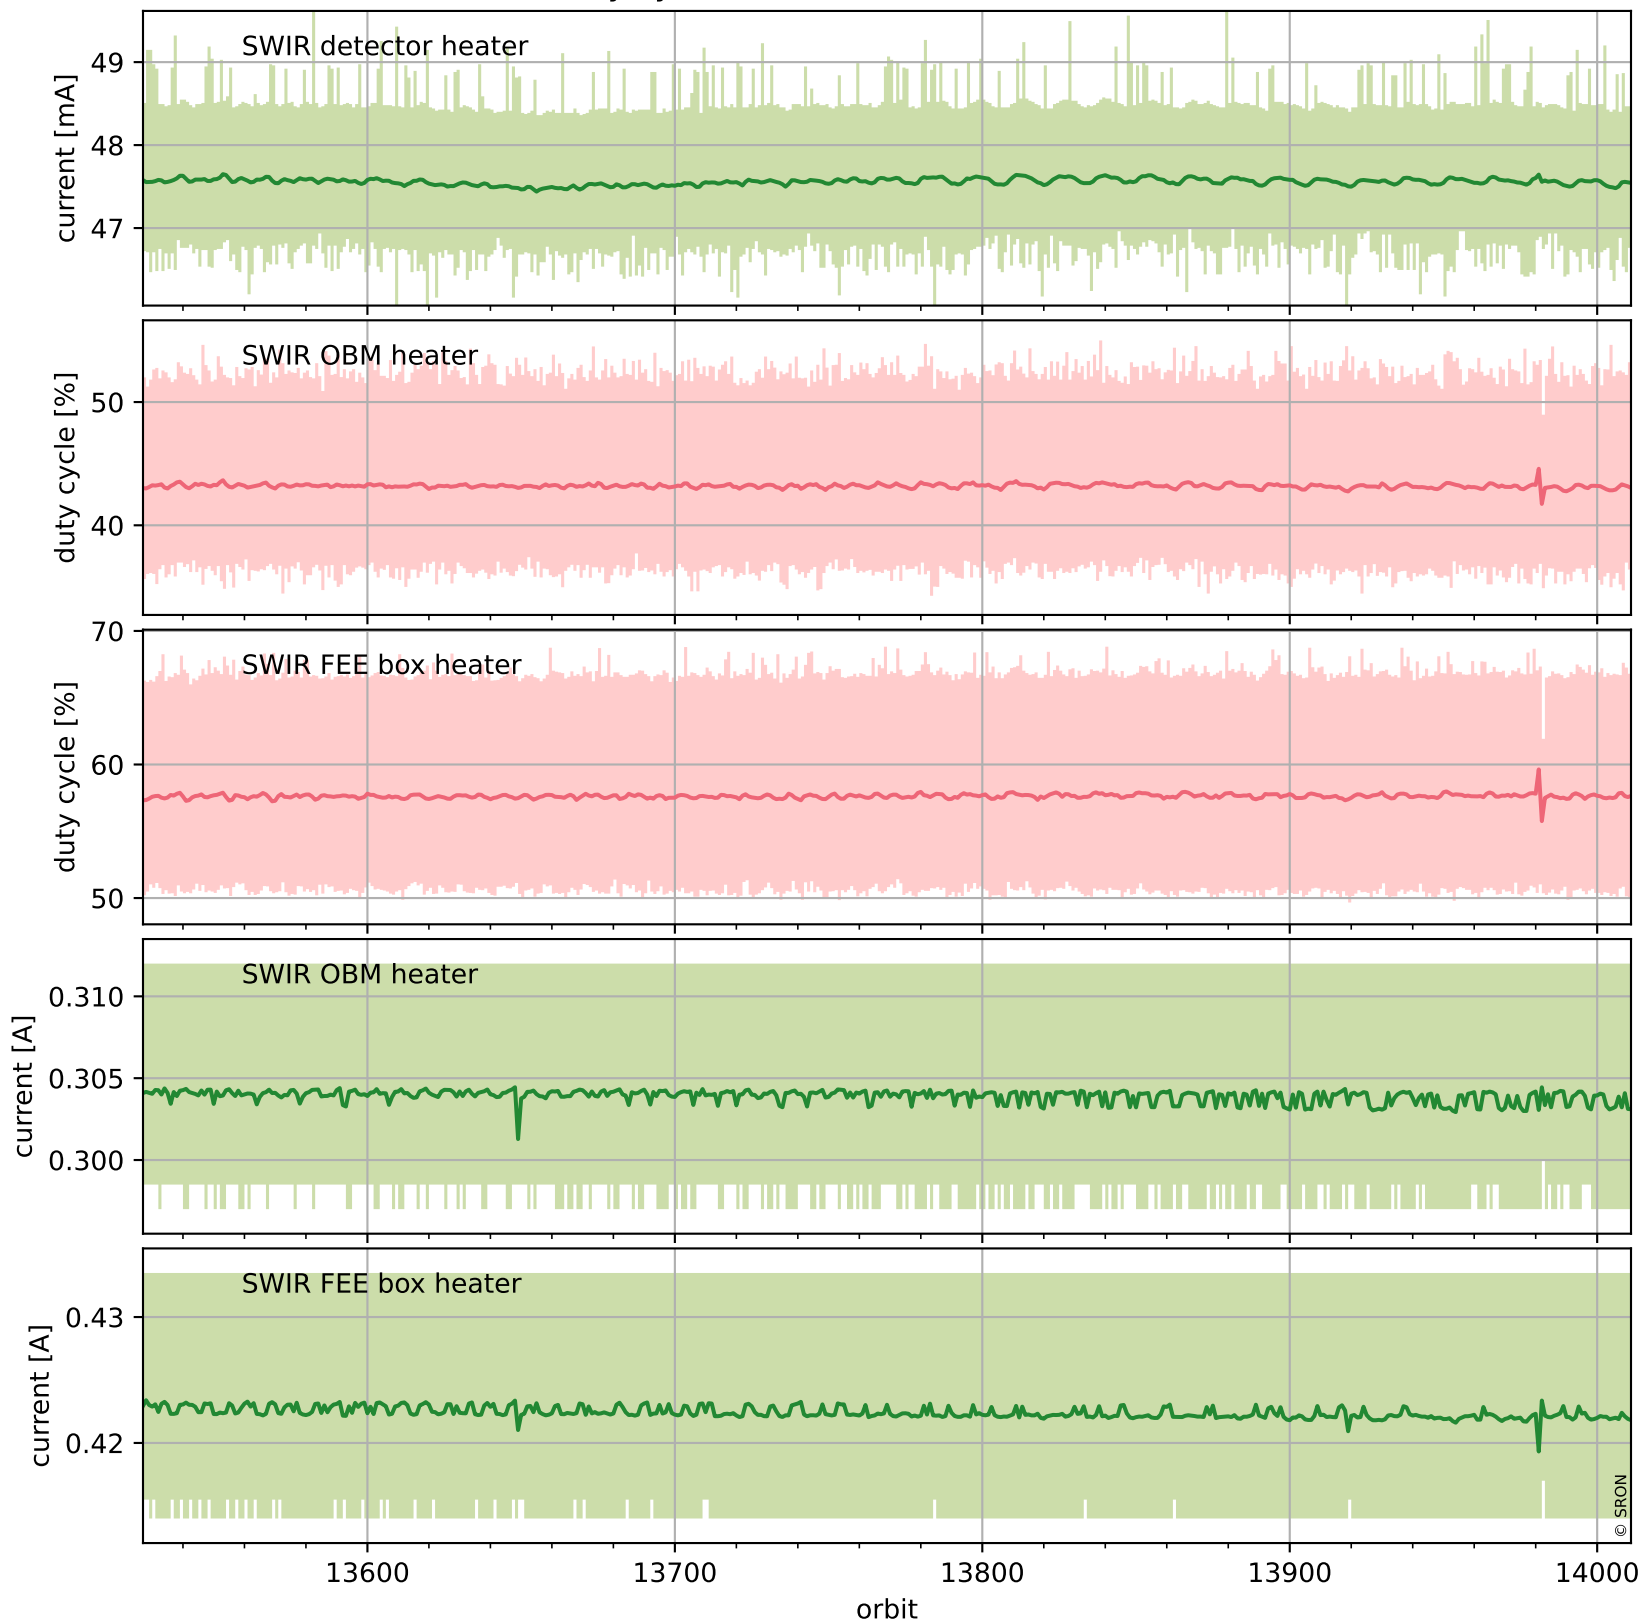

Tropomi SWIR housekeeping data

orbits : [13998, 14011]
coverage : 2020-06-26 / 2020-06-27
created : 2023-08-21T09:00:20

Temperature of sensors relevant for SWIR (one day)

Tropomi SWIR housekeeping data

orbits : [13527, 14011]
coverage : 2020-05-23 / 2020-06-27
created : 2023-08-21T09:00:20

Temperature of sensors relevant for SWIR (last month)

Tropomi SWIR housekeeping data

orbits : [13998, 14011]
coverage : 2020-06-26 / 2020-06-27
created : 2023-08-21T09:00:20

Current and duty cycle of 3 heaters relevant for SWIR (one day)

Tropomi SWIR housekeeping data

orbits : [13527, 14011]
coverage : 2020-05-23 / 2020-06-27
created : 2023-08-21T09:00:21

Current and duty cycle of 3 heaters relevant for SWIR (last month)

Tropomi SWIR housekeeping data

orbits : [13998, 14011]
coverage : 2020-06-26 / 2020-06-27
created : 2023-08-21T09:00:21

Temperature of sensors at the SWIR front-end electronics (one day)

Tropomi SWIR housekeeping data

orbits : [13527, 14011]
coverage : 2020-05-23 / 2020-06-27
created : 2023-08-21T09:00:21