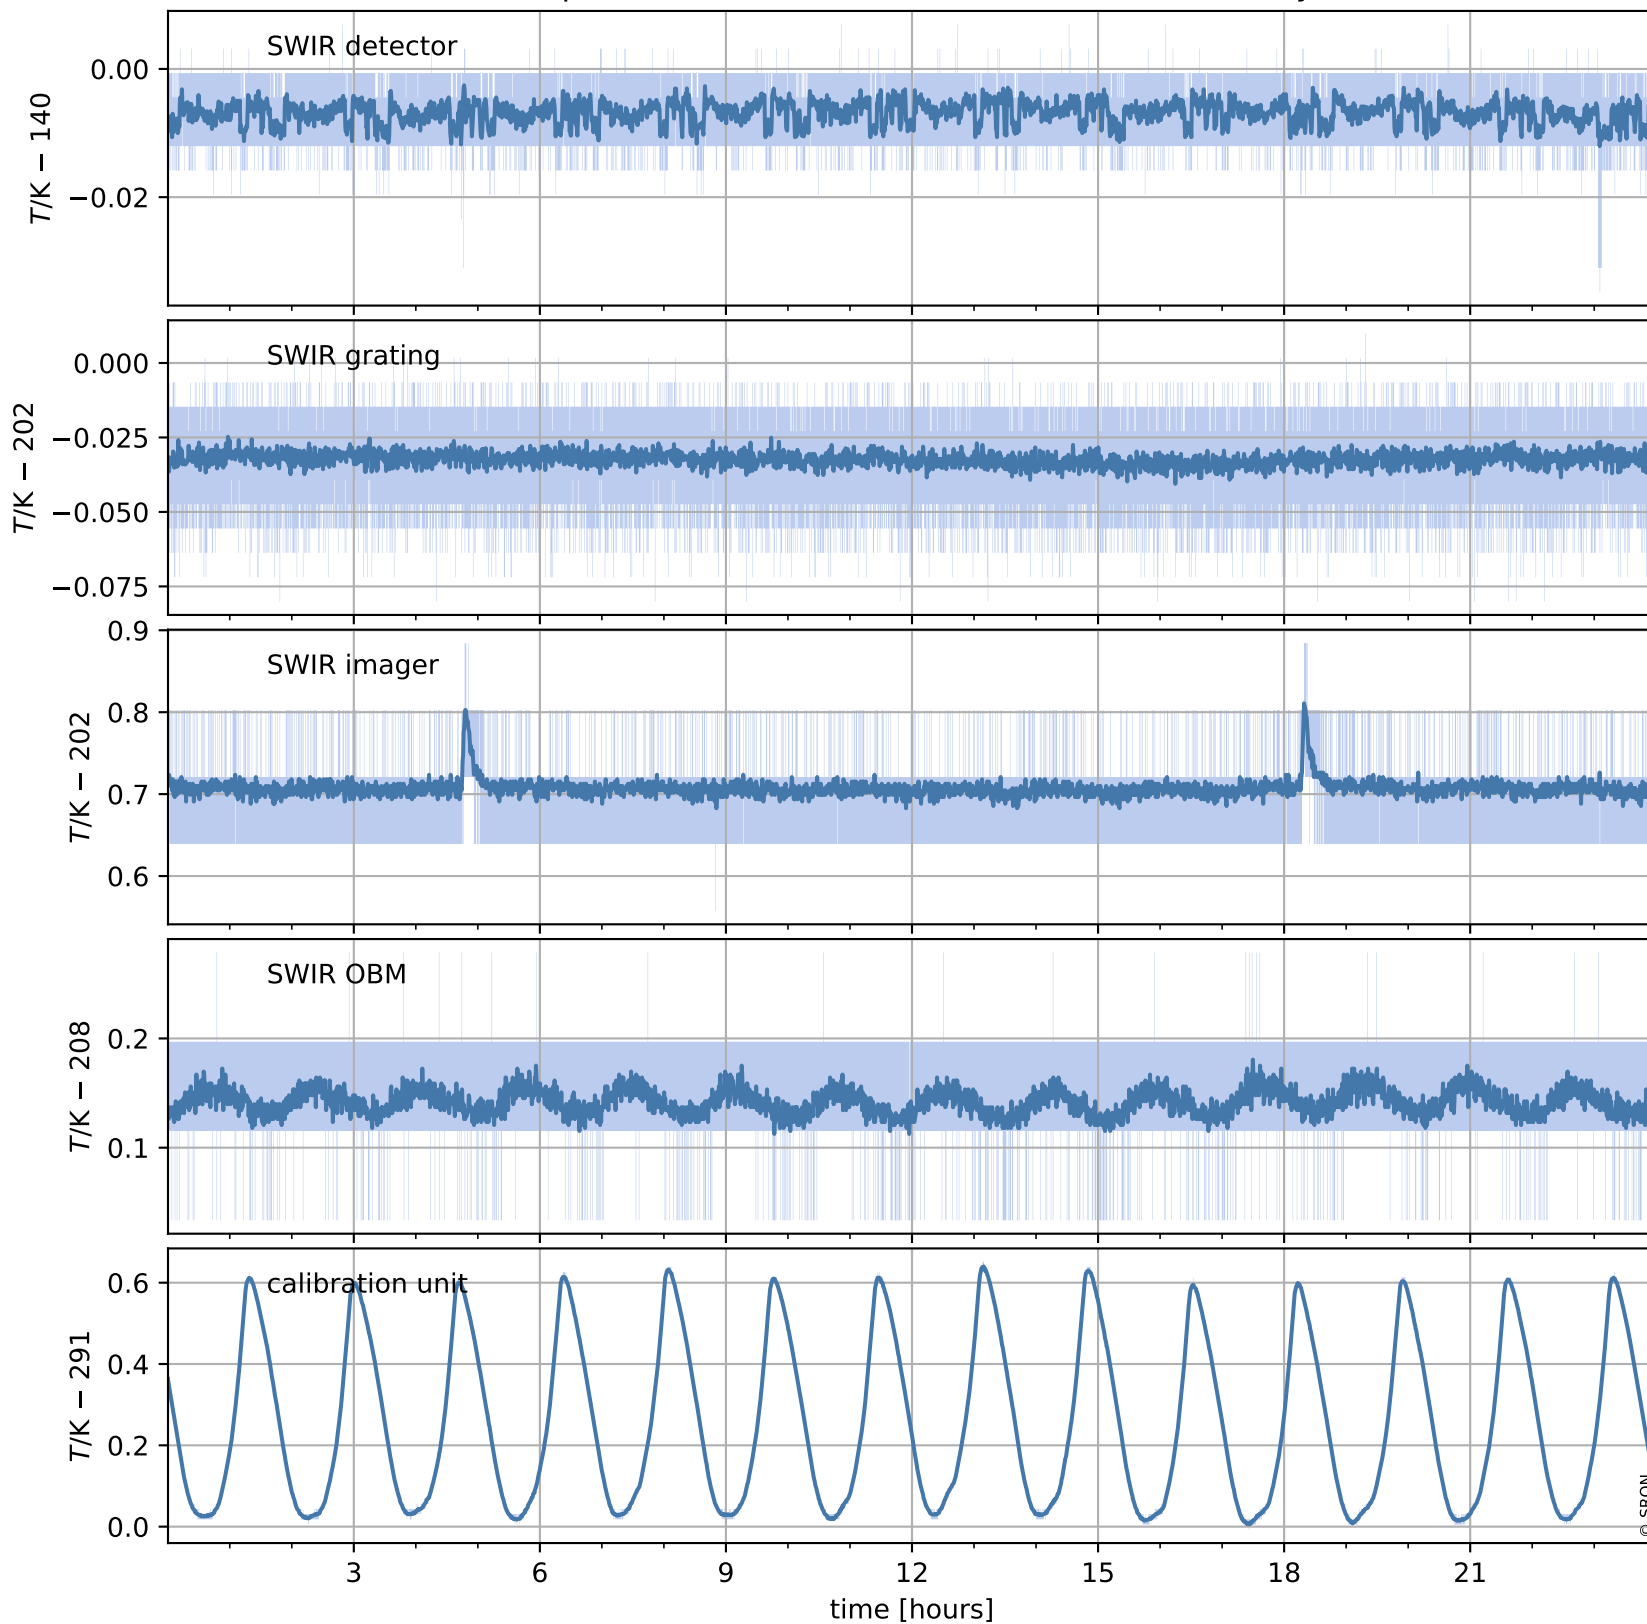

Tropomi SWIR housekeeping data

orbits : [14041, 14054]
coverage : 2020-06-29 / 2020-06-30
created : 2023-08-21T09:00:27

Temperature of sensors relevant for SWIR (one day)

Tropomi SWIR housekeeping data

orbits : [13570, 14054]
coverage : 2020-05-26 / 2020-06-30
created : 2023-08-21T09:00:27

Temperature of sensors relevant for SWIR (last month)

Tropomi SWIR housekeeping data

orbits : [14041, 14054]
coverage : 2020-06-29 / 2020-06-30
created : 2023-08-21T09:00:27

Current and duty cycle of 3 heaters relevant for SWIR (one day)

Tropomi SWIR housekeeping data

orbits : [13570, 14054]
coverage : 2020-05-26 / 2020-06-30
created : 2023-08-21T09:00:28

Current and duty cycle of 3 heaters relevant for SWIR (last month)

Tropomi SWIR housekeeping data