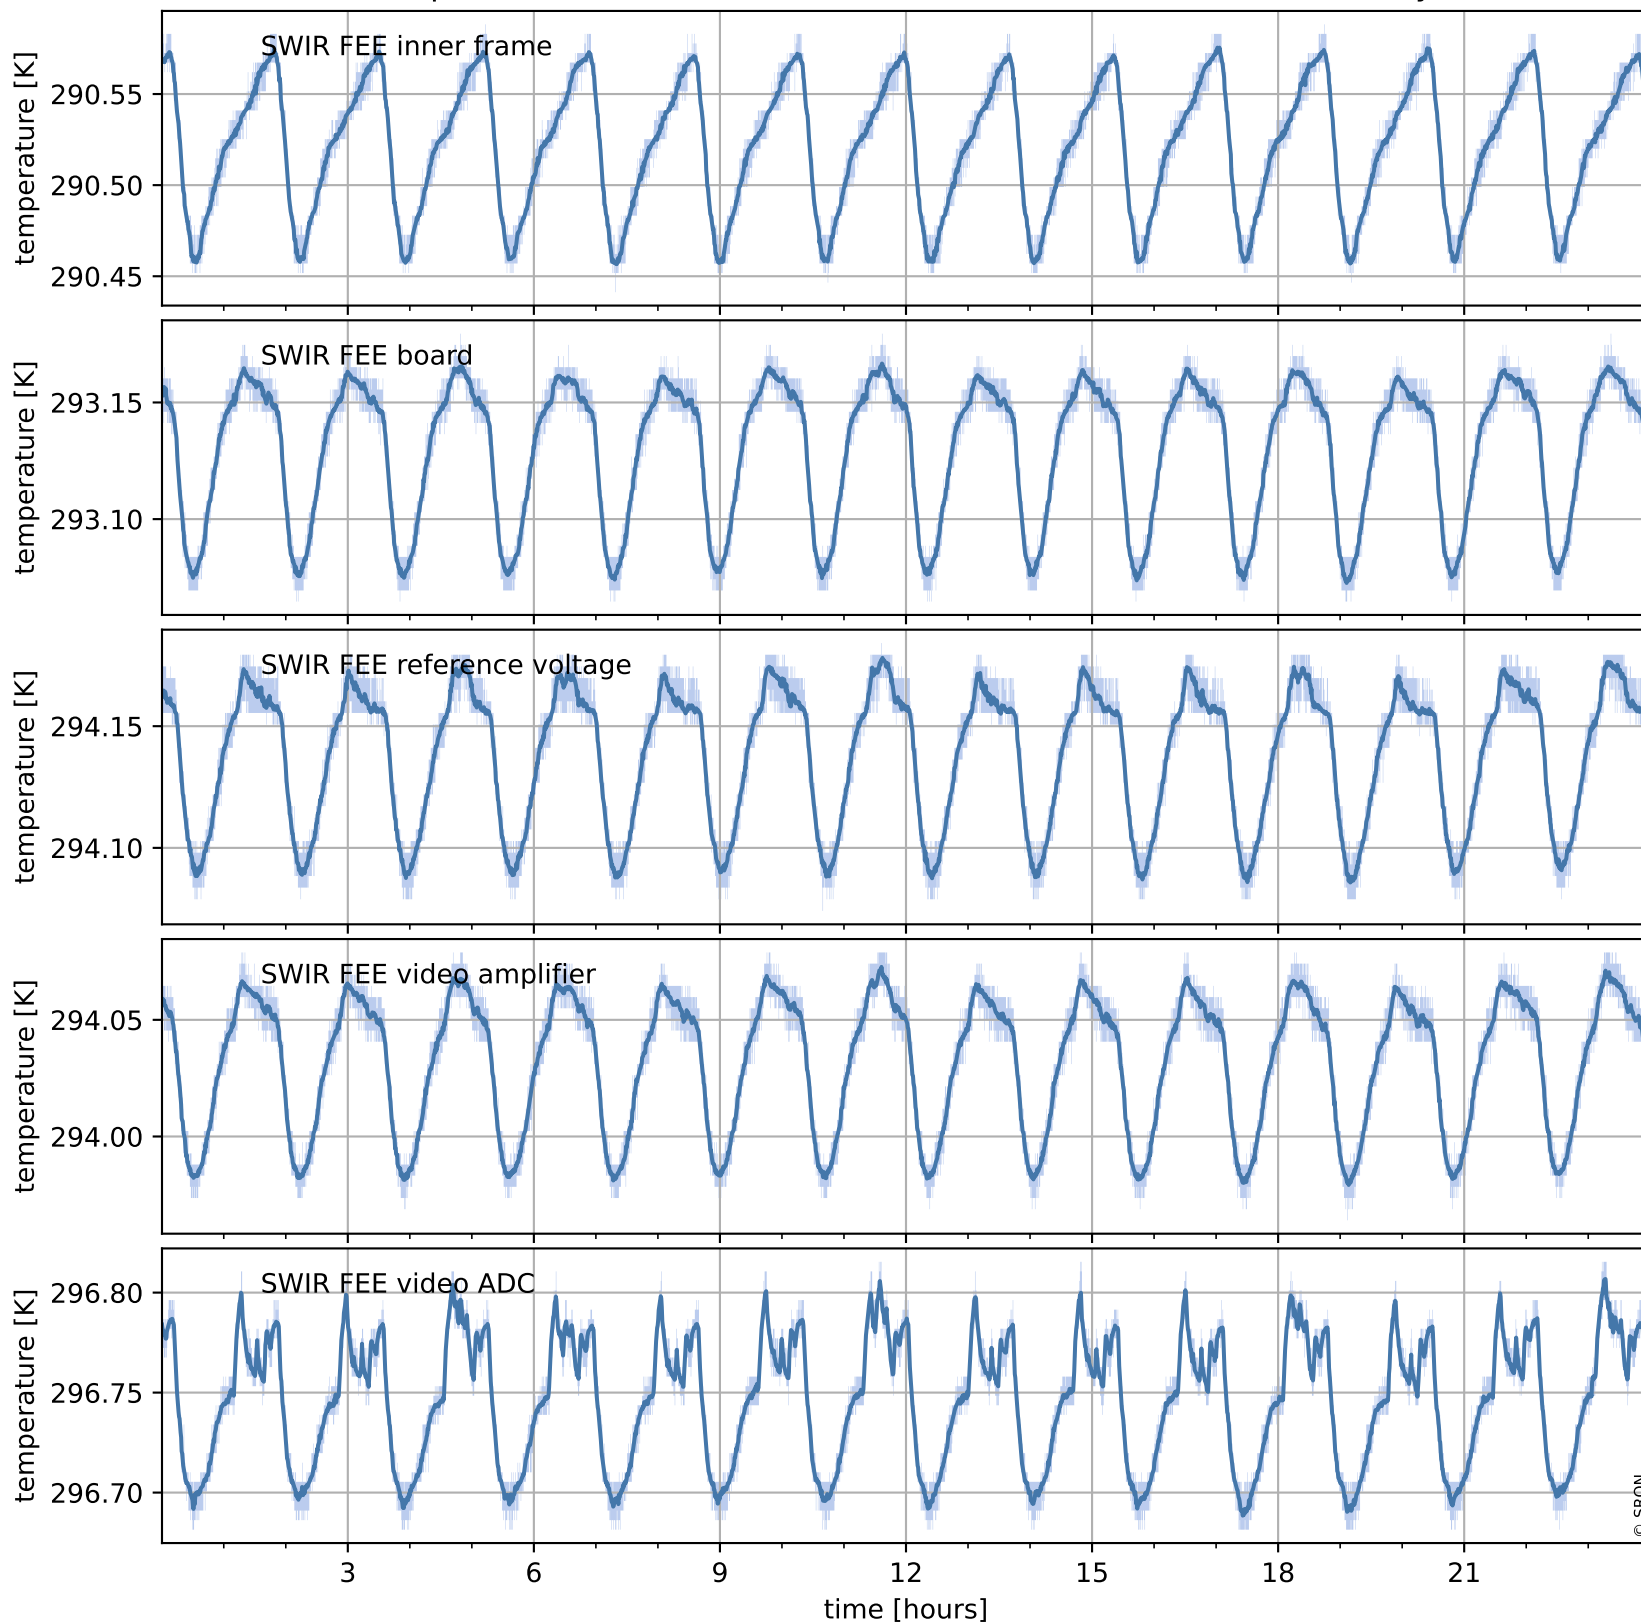

Tropomi SWIR housekeeping data

orbits : [14041, 14054]
coverage : 2020-06-29 / 2020-06-30
created : 2023-08-21T09:00:27

Temperature of sensors relevant for SWIR (one day)

Tropomi SWIR housekeeping data

orbits : [13570, 14054]
coverage : 2020-05-26 / 2020-06-30
created : 2023-08-21T09:00:27

Temperature of sensors relevant for SWIR (last month)

Tropomi SWIR housekeeping data

orbits : [14041, 14054]
coverage : 2020-06-29 / 2020-06-30
created : 2023-08-21T09:00:27

Current and duty cycle of 3 heaters relevant for SWIR (one day)

Tropomi SWIR housekeeping data

orbits : [13570, 14054]
coverage : 2020-05-26 / 2020-06-30
created : 2023-08-21T09:00:28

Current and duty cycle of 3 heaters relevant for SWIR (last month)

Tropomi SWIR housekeeping data

orbits : [14041, 14054]
coverage : 2020-06-29 / 2020-06-30
created : 2023-08-21T09:00:28

Temperature of sensors at the SWIR front-end electronics (one day)

Tropomi SWIR housekeeping data

orbits : [13570, 14054]
coverage : 2020-05-26 / 2020-06-30
created : 2023-08-21T09:00:28