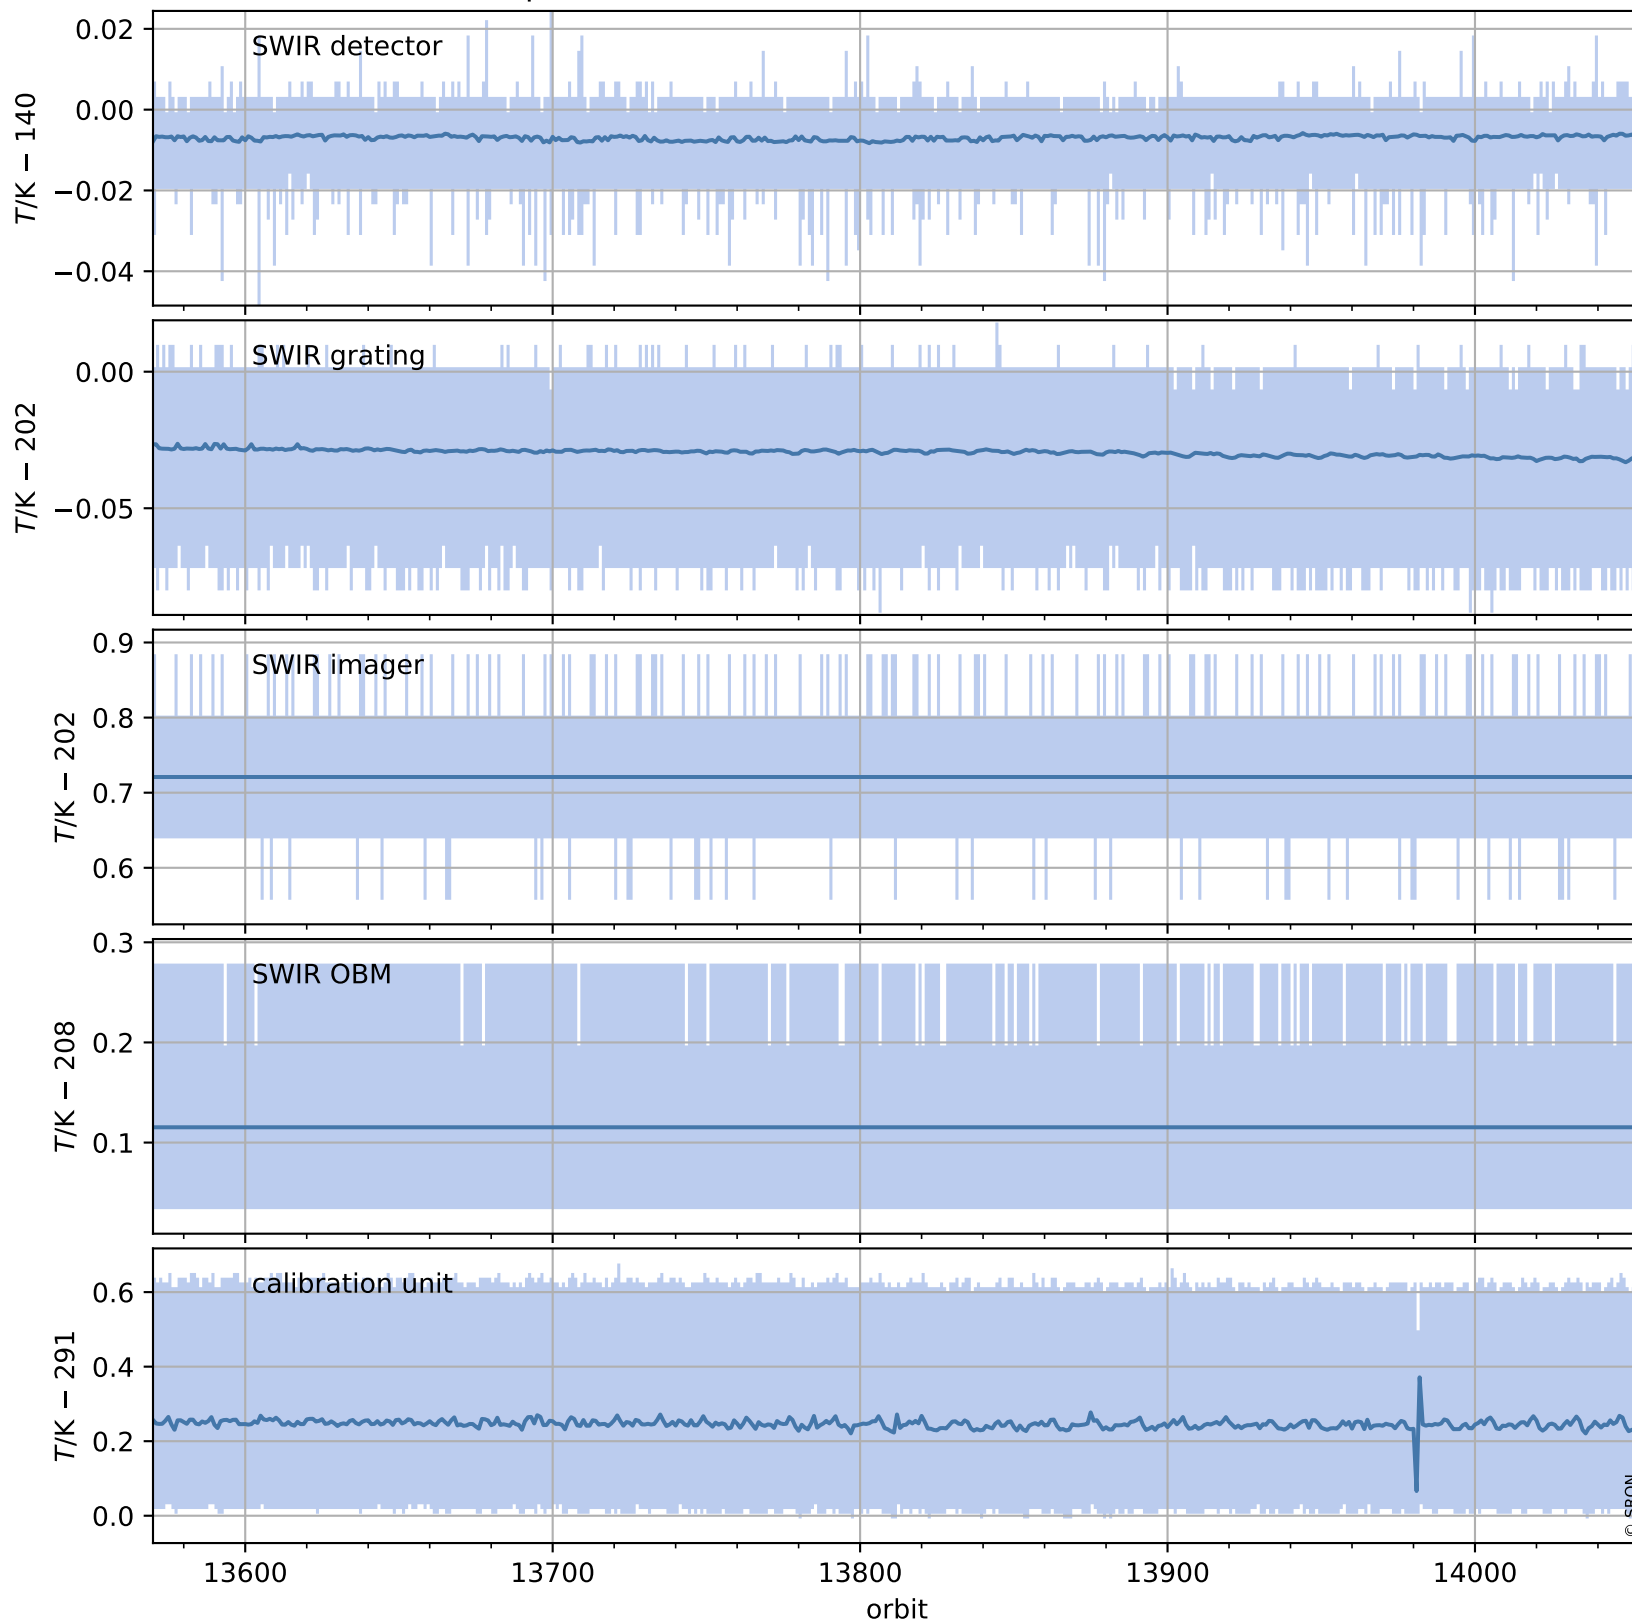

Tropomi SWIR housekeeping data

orbits : [14041, 14054]
coverage : 2020-06-29 / 2020-06-30
created : 2023-08-21T09:00:27

Temperature of sensors relevant for SWIR (one day)

Tropomi SWIR housekeeping data

orbits : [13570, 14054]
coverage : 2020-05-26 / 2020-06-30
created : 2023-08-21T09:00:27

Temperature of sensors relevant for SWIR (last month)

Tropomi SWIR housekeeping data

orbits : [14041, 14054]
coverage : 2020-06-29 / 2020-06-30
created : 2023-08-21T09:00:27

Current and duty cycle of 3 heaters relevant for SWIR (one day)

Tropomi SWIR housekeeping data

orbits : [13570, 14054]
coverage : 2020-05-26 / 2020-06-30
created : 2023-08-21T09:00:28

Current and duty cycle of 3 heaters relevant for SWIR (last month)

Tropomi SWIR housekeeping data

orbits : [14041, 14054]
coverage : 2020-06-29 / 2020-06-30
created : 2023-08-21T09:00:28

Temperature of sensors at the SWIR front-end electronics (one day)

Tropomi SWIR housekeeping data

orbits : [13570, 14054]
coverage : 2020-05-26 / 2020-06-30
created : 2023-08-21T09:00:28