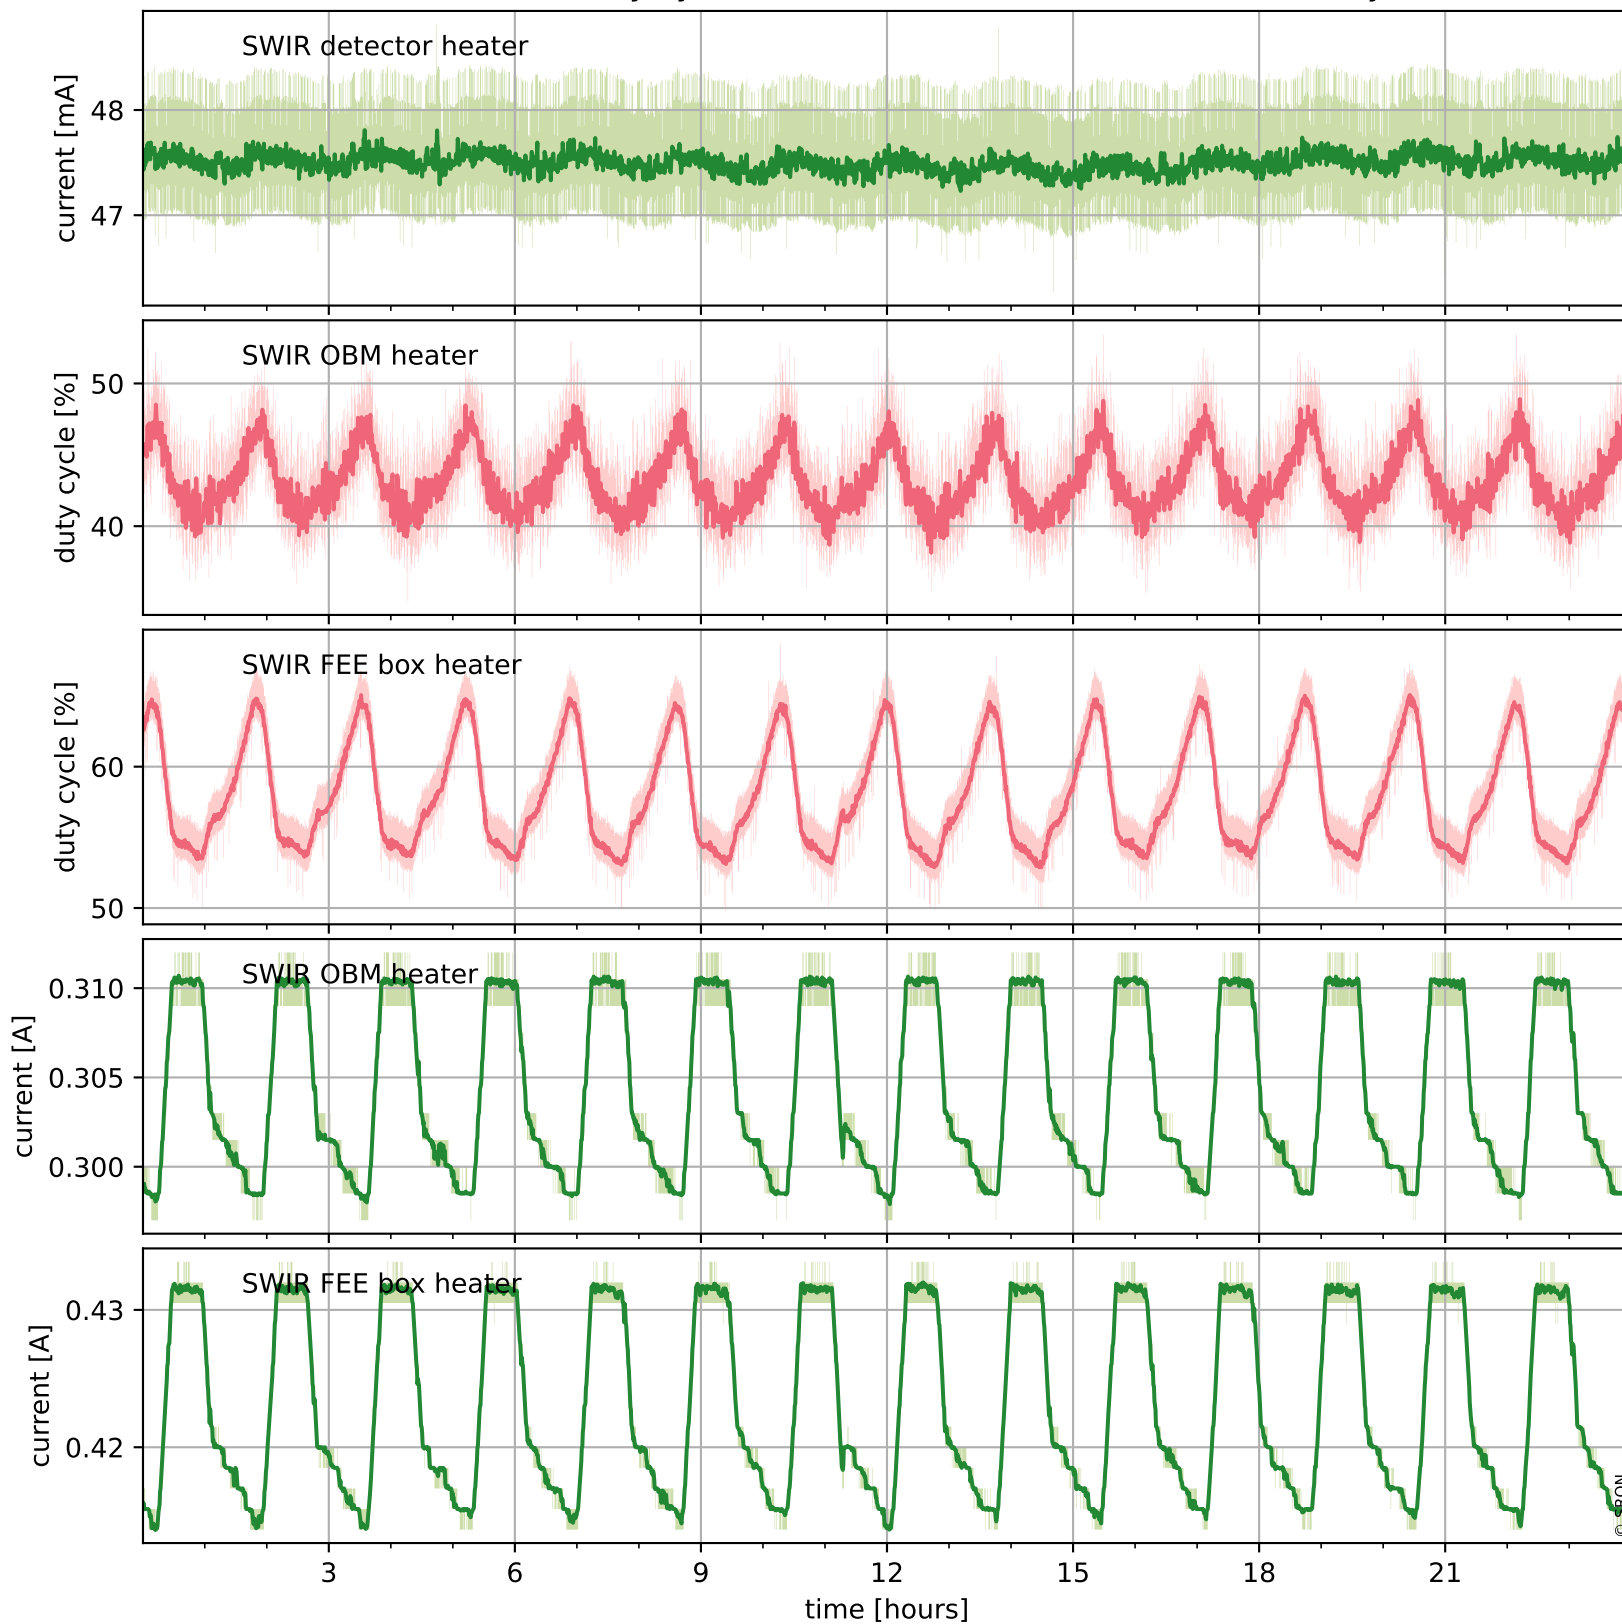

Tropomi SWIR housekeeping data

orbits : [14041, 14054]
coverage : 2020-06-29 / 2020-06-30
created : 2023-08-21T09:00:27

Temperature of sensors relevant for SWIR (one day)

Tropomi SWIR housekeeping data

orbits : [13570, 14054]
coverage : 2020-05-26 / 2020-06-30
created : 2023-08-21T09:00:27

Temperature of sensors relevant for SWIR (last month)

Tropomi SWIR housekeeping data

orbits : [14041, 14054]
coverage : 2020-06-29 / 2020-06-30
created : 2023-08-21T09:00:27

Current and duty cycle of 3 heaters relevant for SWIR (one day)

Tropomi SWIR housekeeping data

orbits : [13570, 14054]
coverage : 2020-05-26 / 2020-06-30
created : 2023-08-21T09:00:28

Current and duty cycle of 3 heaters relevant for SWIR (last month)

Tropomi SWIR housekeeping data

orbits : [14041, 14054]
coverage : 2020-06-29 / 2020-06-30
created : 2023-08-21T09:00:28

Temperature of sensors at the SWIR front-end electronics (one day)

Tropomi SWIR housekeeping data

orbits : [13570, 14054]
coverage : 2020-05-26 / 2020-06-30
created : 2023-08-21T09:00:28