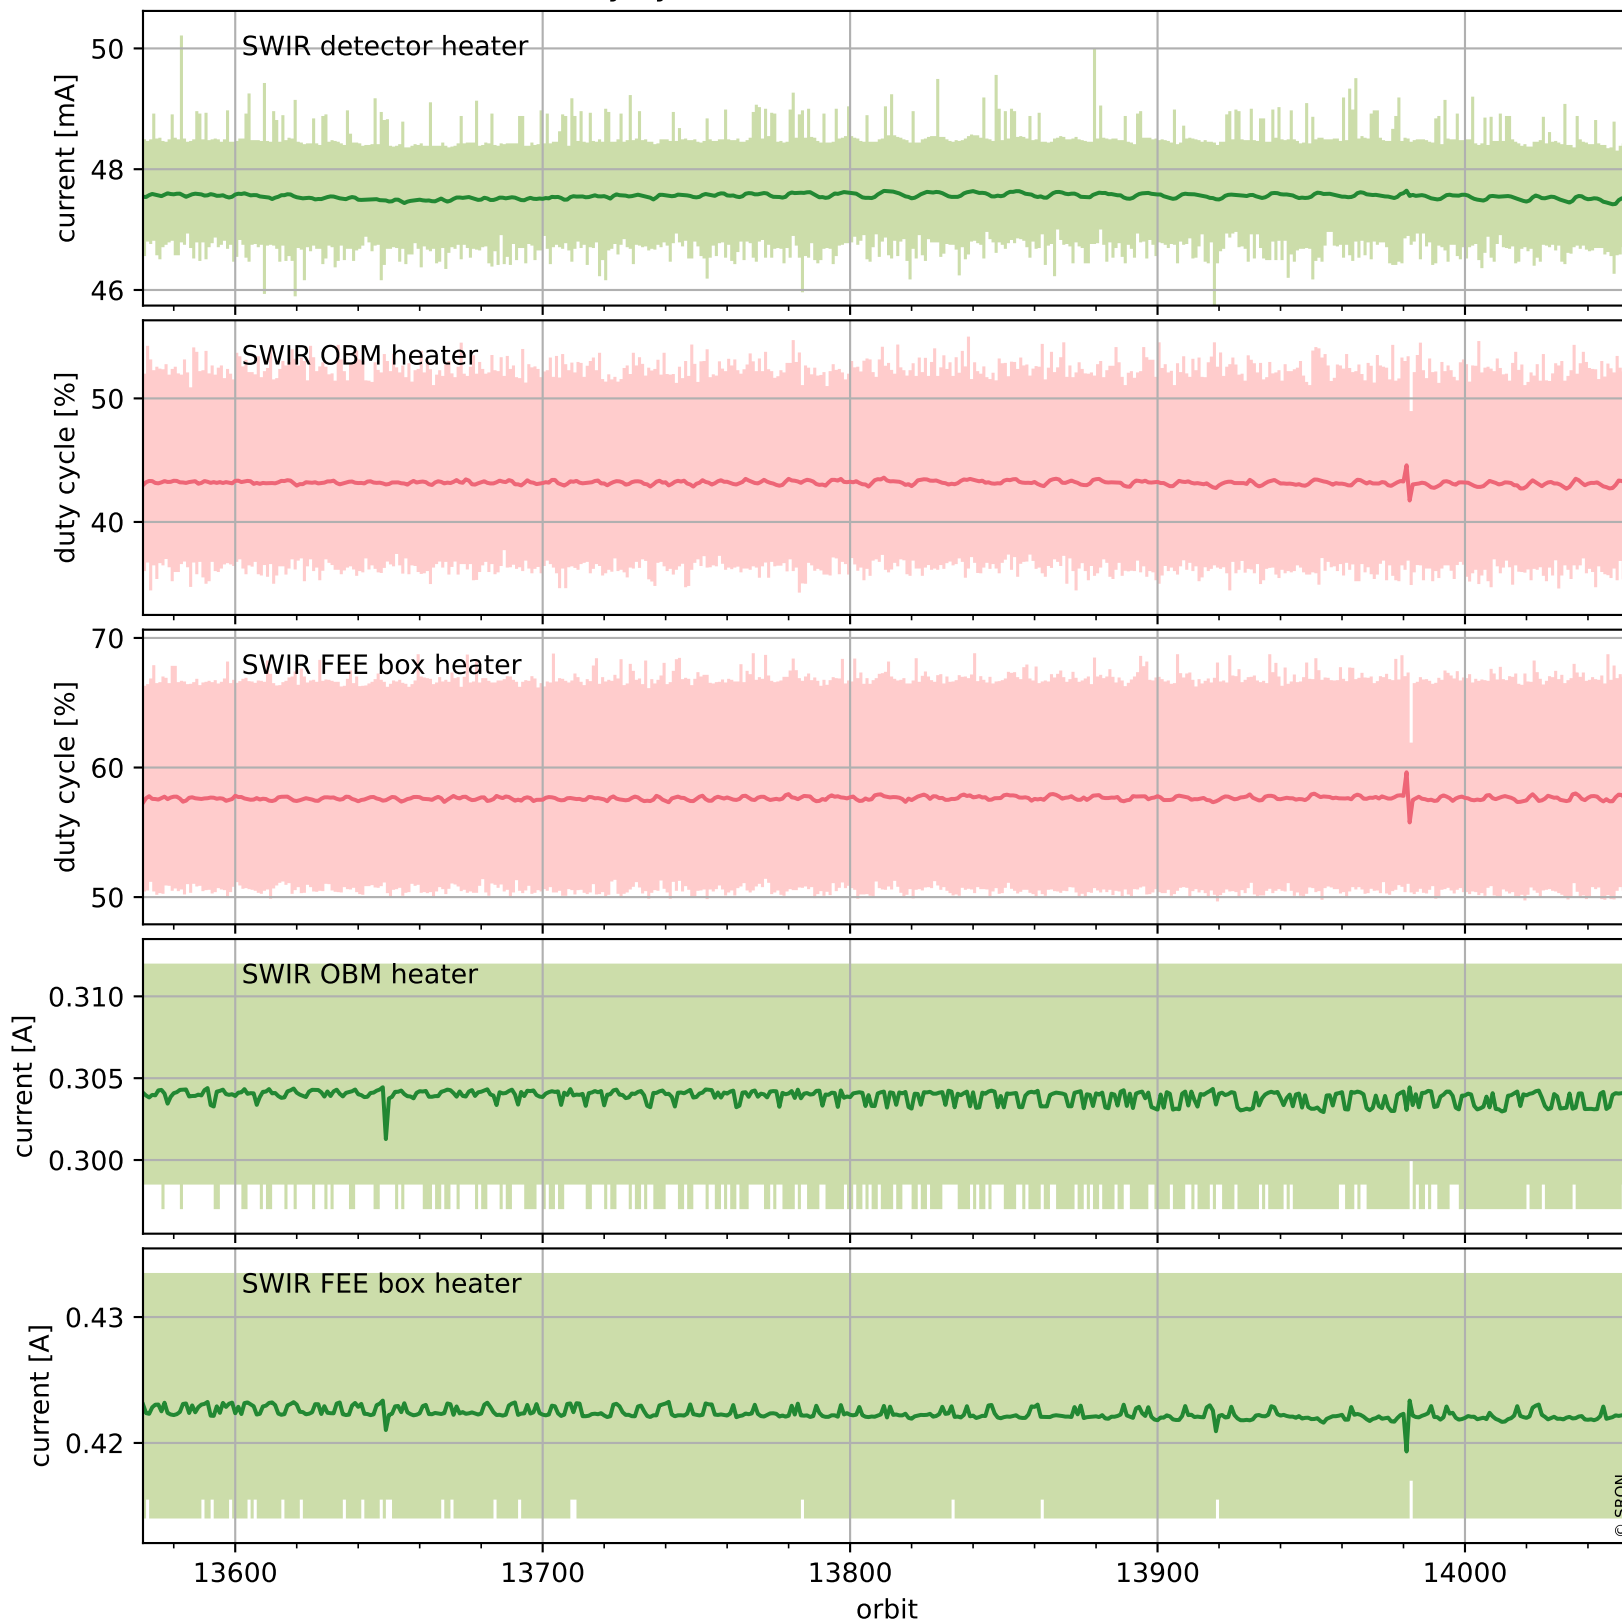

Tropomi SWIR housekeeping data

orbits : [14041, 14054]
coverage : 2020-06-29 / 2020-06-30
created : 2023-08-21T09:00:27

Temperature of sensors relevant for SWIR (one day)

Tropomi SWIR housekeeping data

orbits : [13570, 14054]
coverage : 2020-05-26 / 2020-06-30
created : 2023-08-21T09:00:27

Temperature of sensors relevant for SWIR (last month)

Tropomi SWIR housekeeping data

orbits : [14041, 14054]
coverage : 2020-06-29 / 2020-06-30
created : 2023-08-21T09:00:27

Current and duty cycle of 3 heaters relevant for SWIR (one day)

Tropomi SWIR housekeeping data

orbits : [13570, 14054]
coverage : 2020-05-26 / 2020-06-30
created : 2023-08-21T09:00:28

Current and duty cycle of 3 heaters relevant for SWIR (last month)

Tropomi SWIR housekeeping data

orbits : [14041, 14054]
coverage : 2020-06-29 / 2020-06-30
created : 2023-08-21T09:00:28

Temperature of sensors at the SWIR front-end electronics (one day)

Tropomi SWIR housekeeping data

orbits : [13570, 14054]
coverage : 2020-05-26 / 2020-06-30
created : 2023-08-21T09:00:28