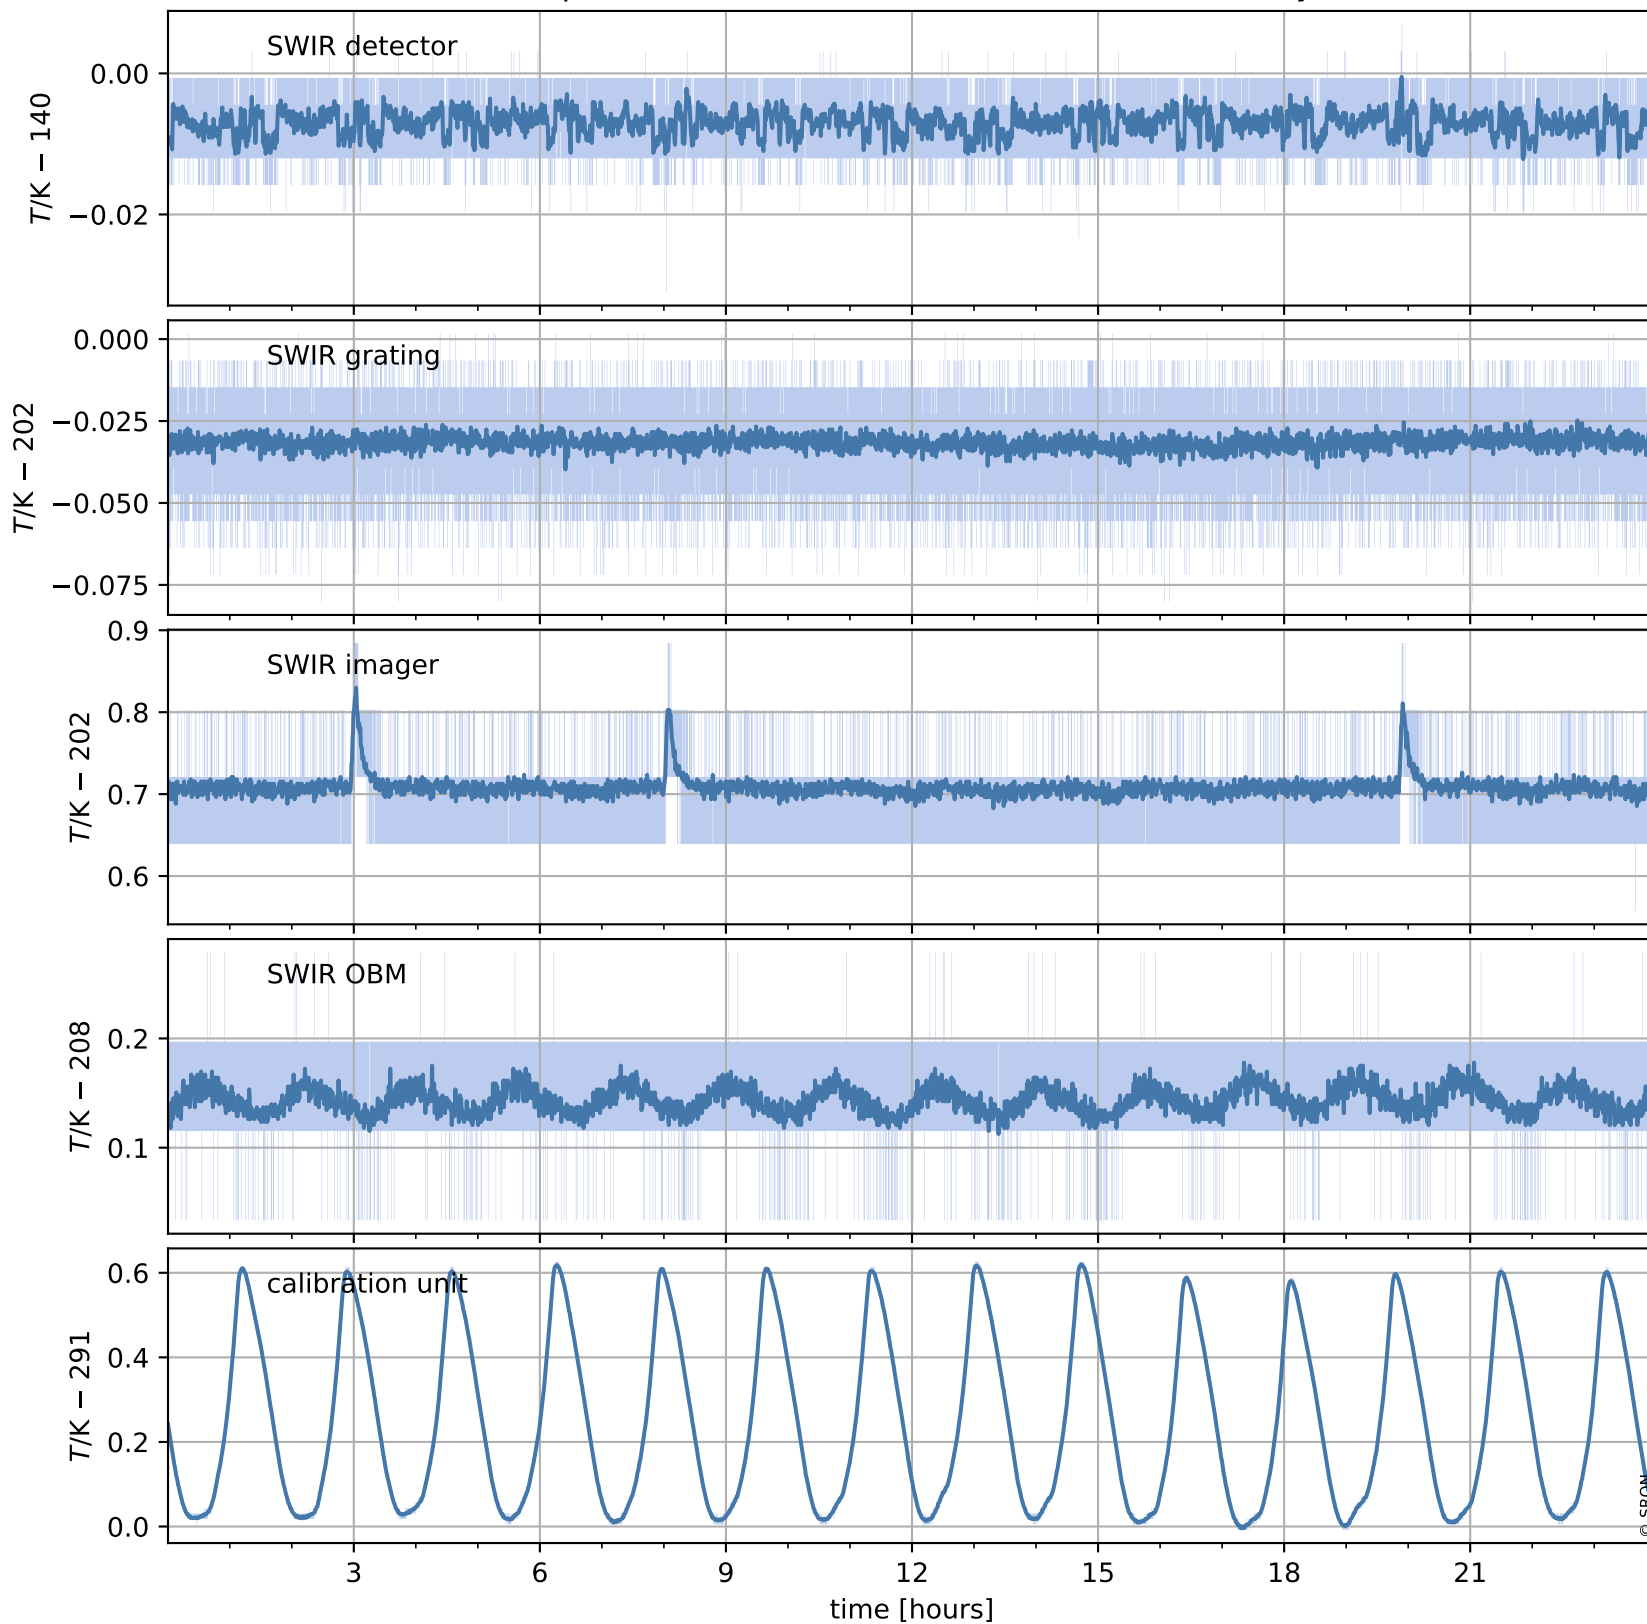

# Tropomi SWIR housekeeping data

orbits : [14197, 14210]  
coverage : 2020-07-10 / 2020-07-11  
created : 2023-08-21T09:00:52

## Temperature of sensors relevant for SWIR (one day)

## Temperature of sensors relevant for SWIR (last month)