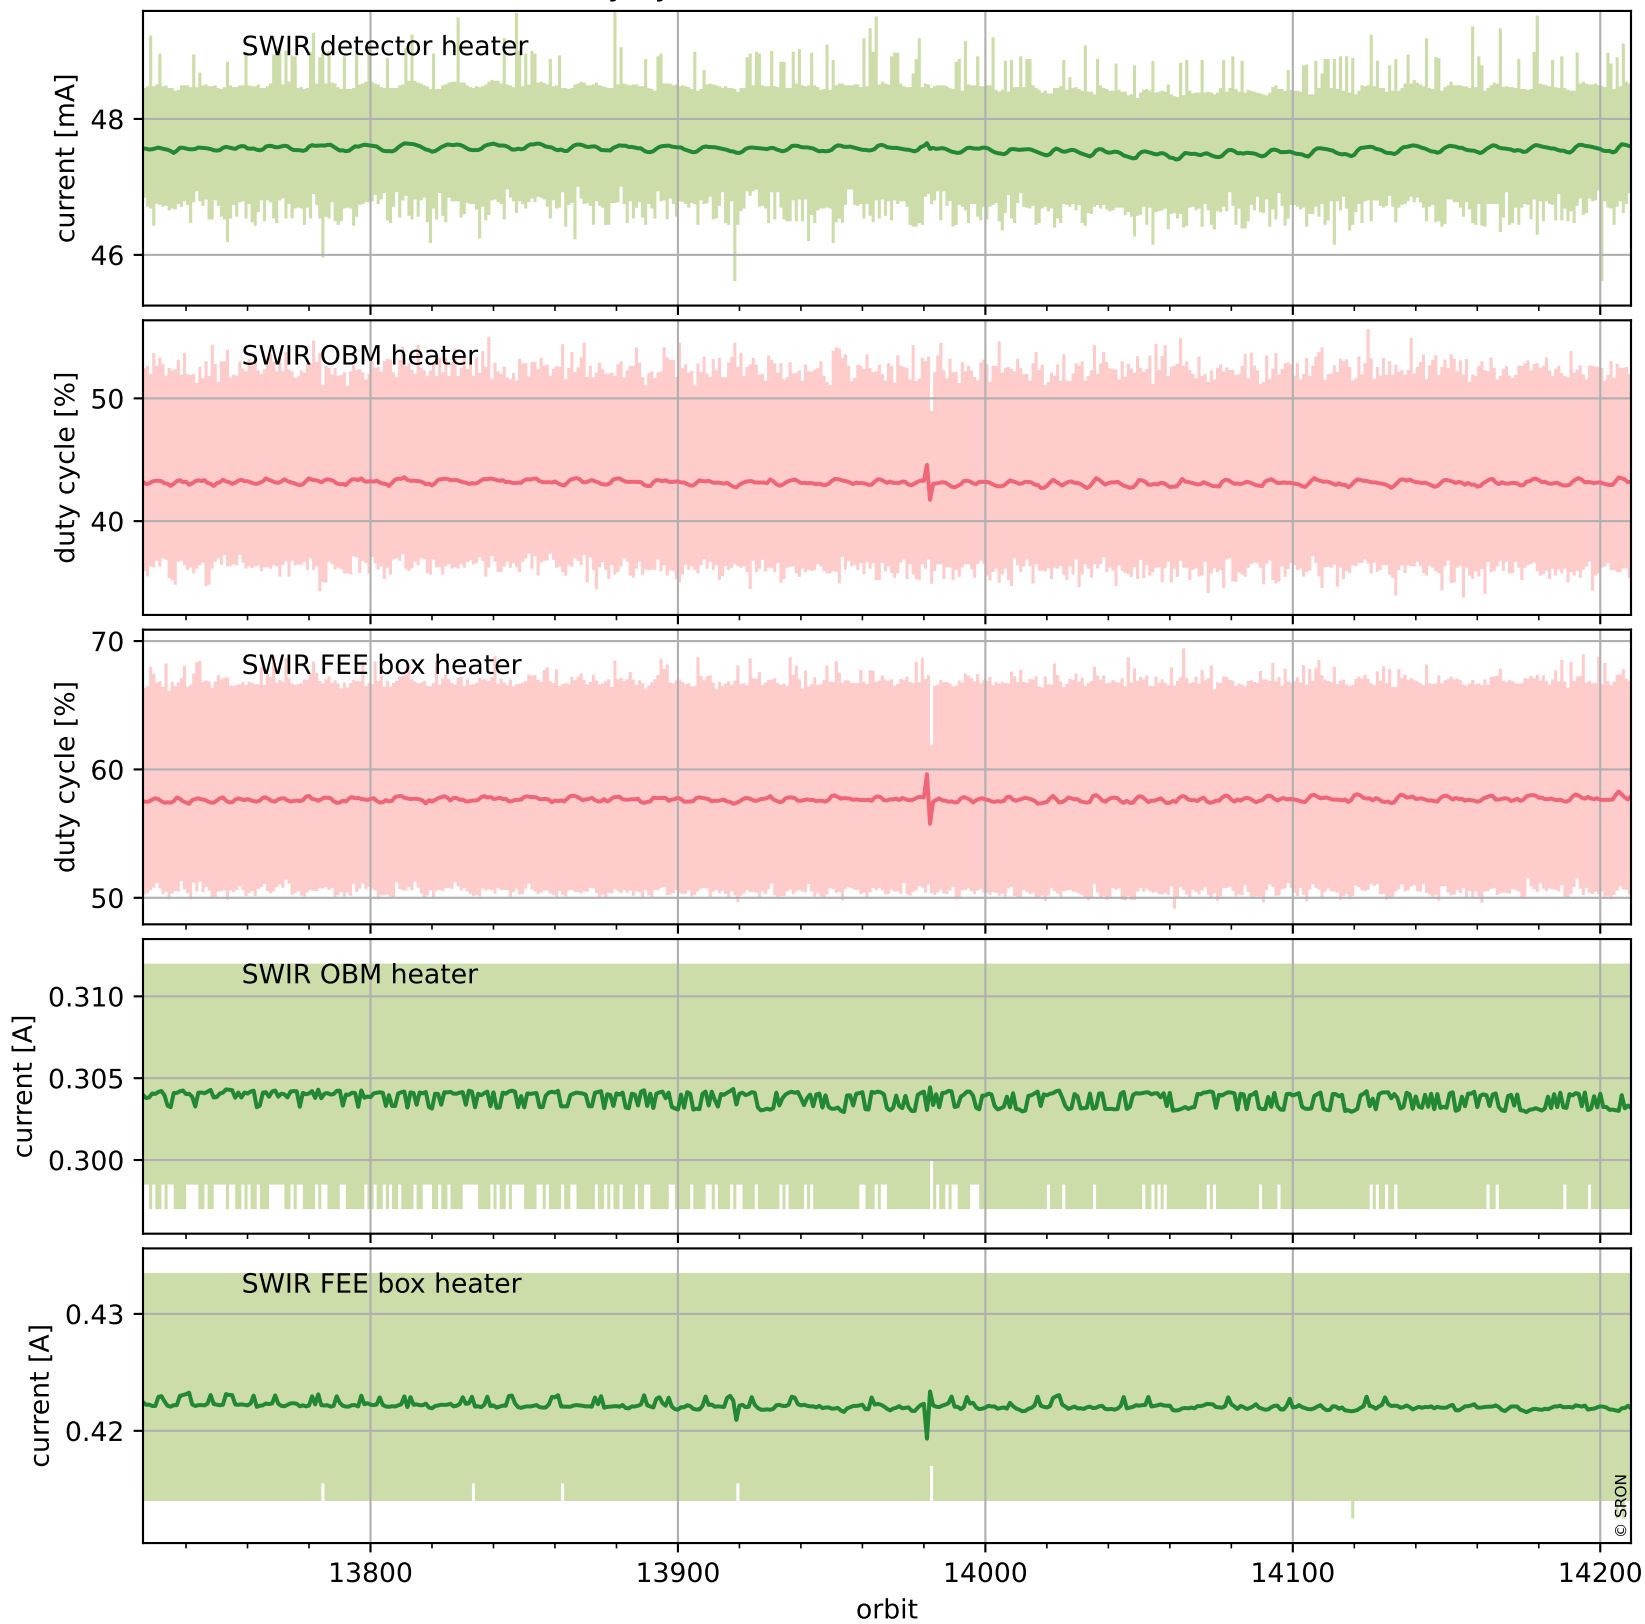

Tropomi SWIR housekeeping data

orbits : [13726, 14210]
coverage : 2020-06-06 / 2020-07-11
created : 2023-08-21T09:00:53

Current and duty cycle of 3 heaters relevant for SWIR (last month)