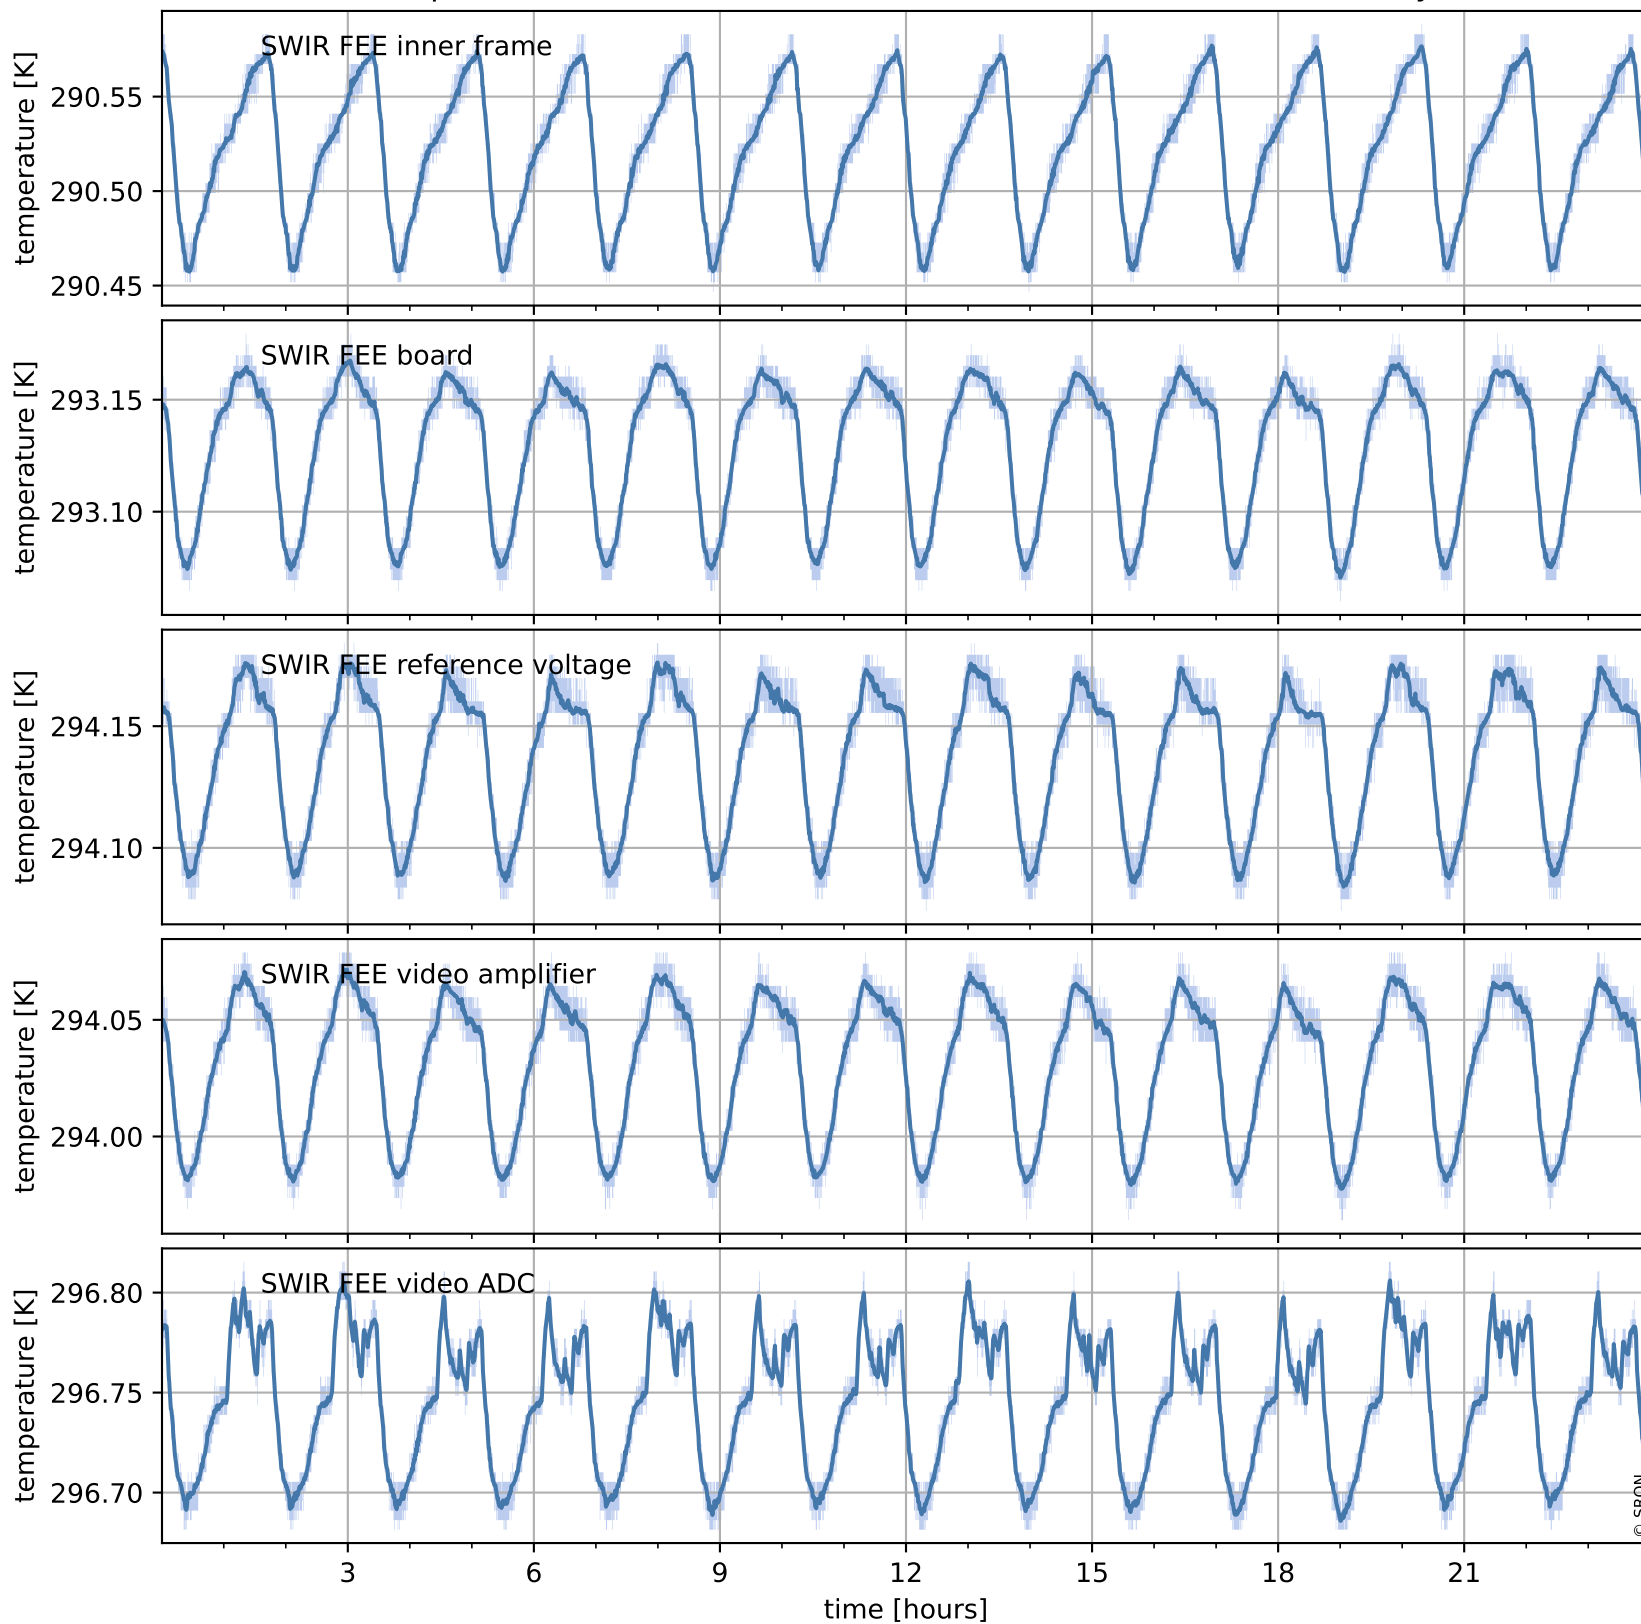

Tropomi SWIR housekeeping data

orbits : [14197, 14210]
coverage : 2020-07-10 / 2020-07-11
created : 2023-08-21T09:00:53

Temperature of sensors at the SWIR front-end electronics (one day)