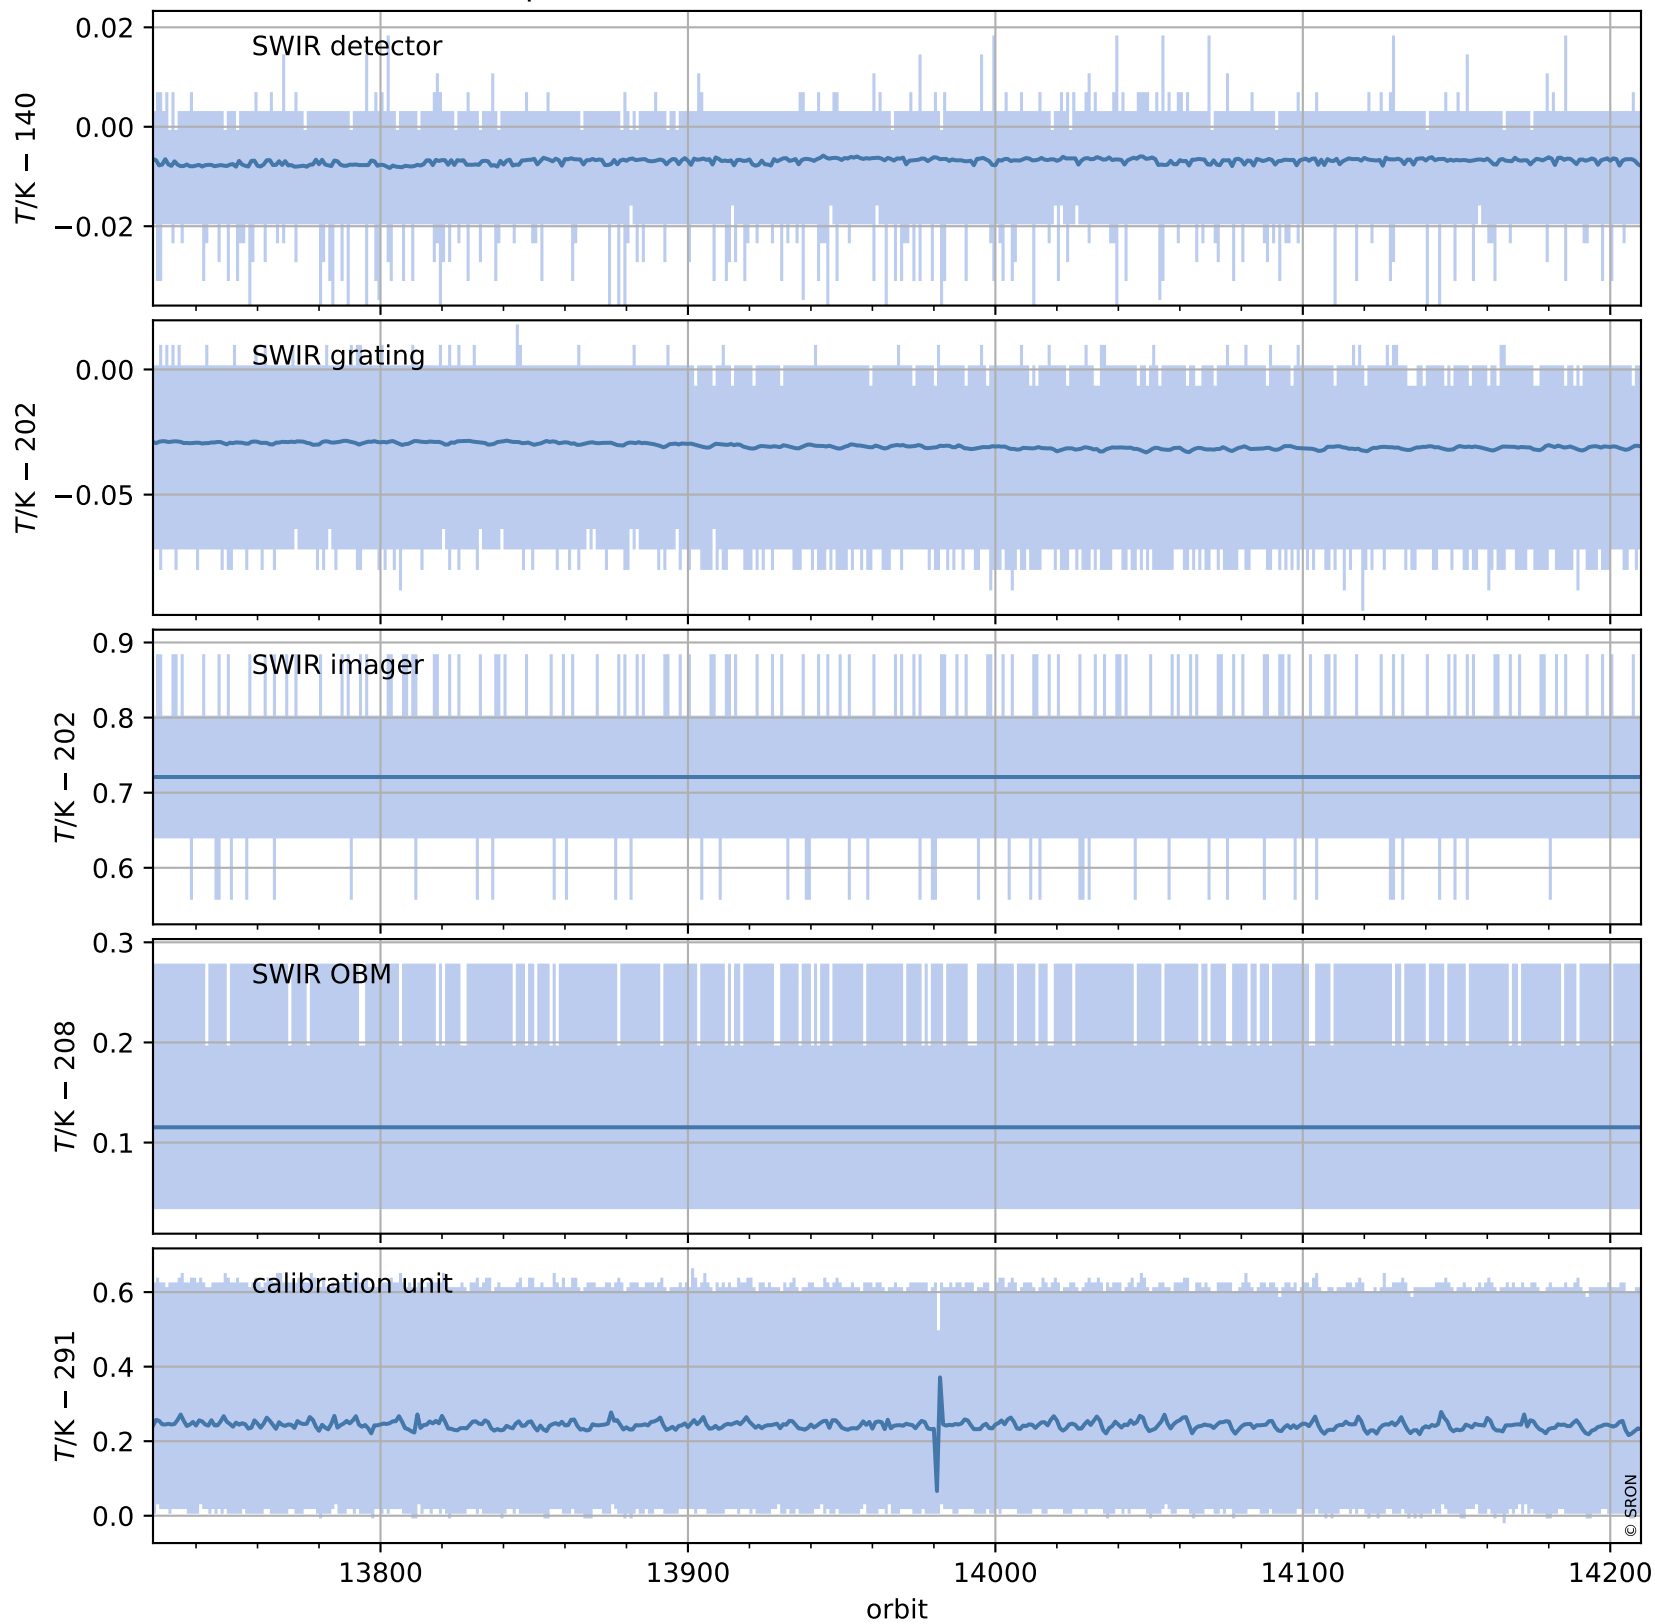

# Tropomi SWIR housekeeping data

orbits : [14197, 14210]  
coverage : 2020-07-10 / 2020-07-11  
created : 2023-08-21T09:00:52

## Temperature of sensors relevant for SWIR (one day)

# Tropomi SWIR housekeeping data

orbits : [13726, 14210]  
coverage : 2020-06-06 / 2020-07-11  
created : 2023-08-21T09:00:52

## Temperature of sensors relevant for SWIR (last month)