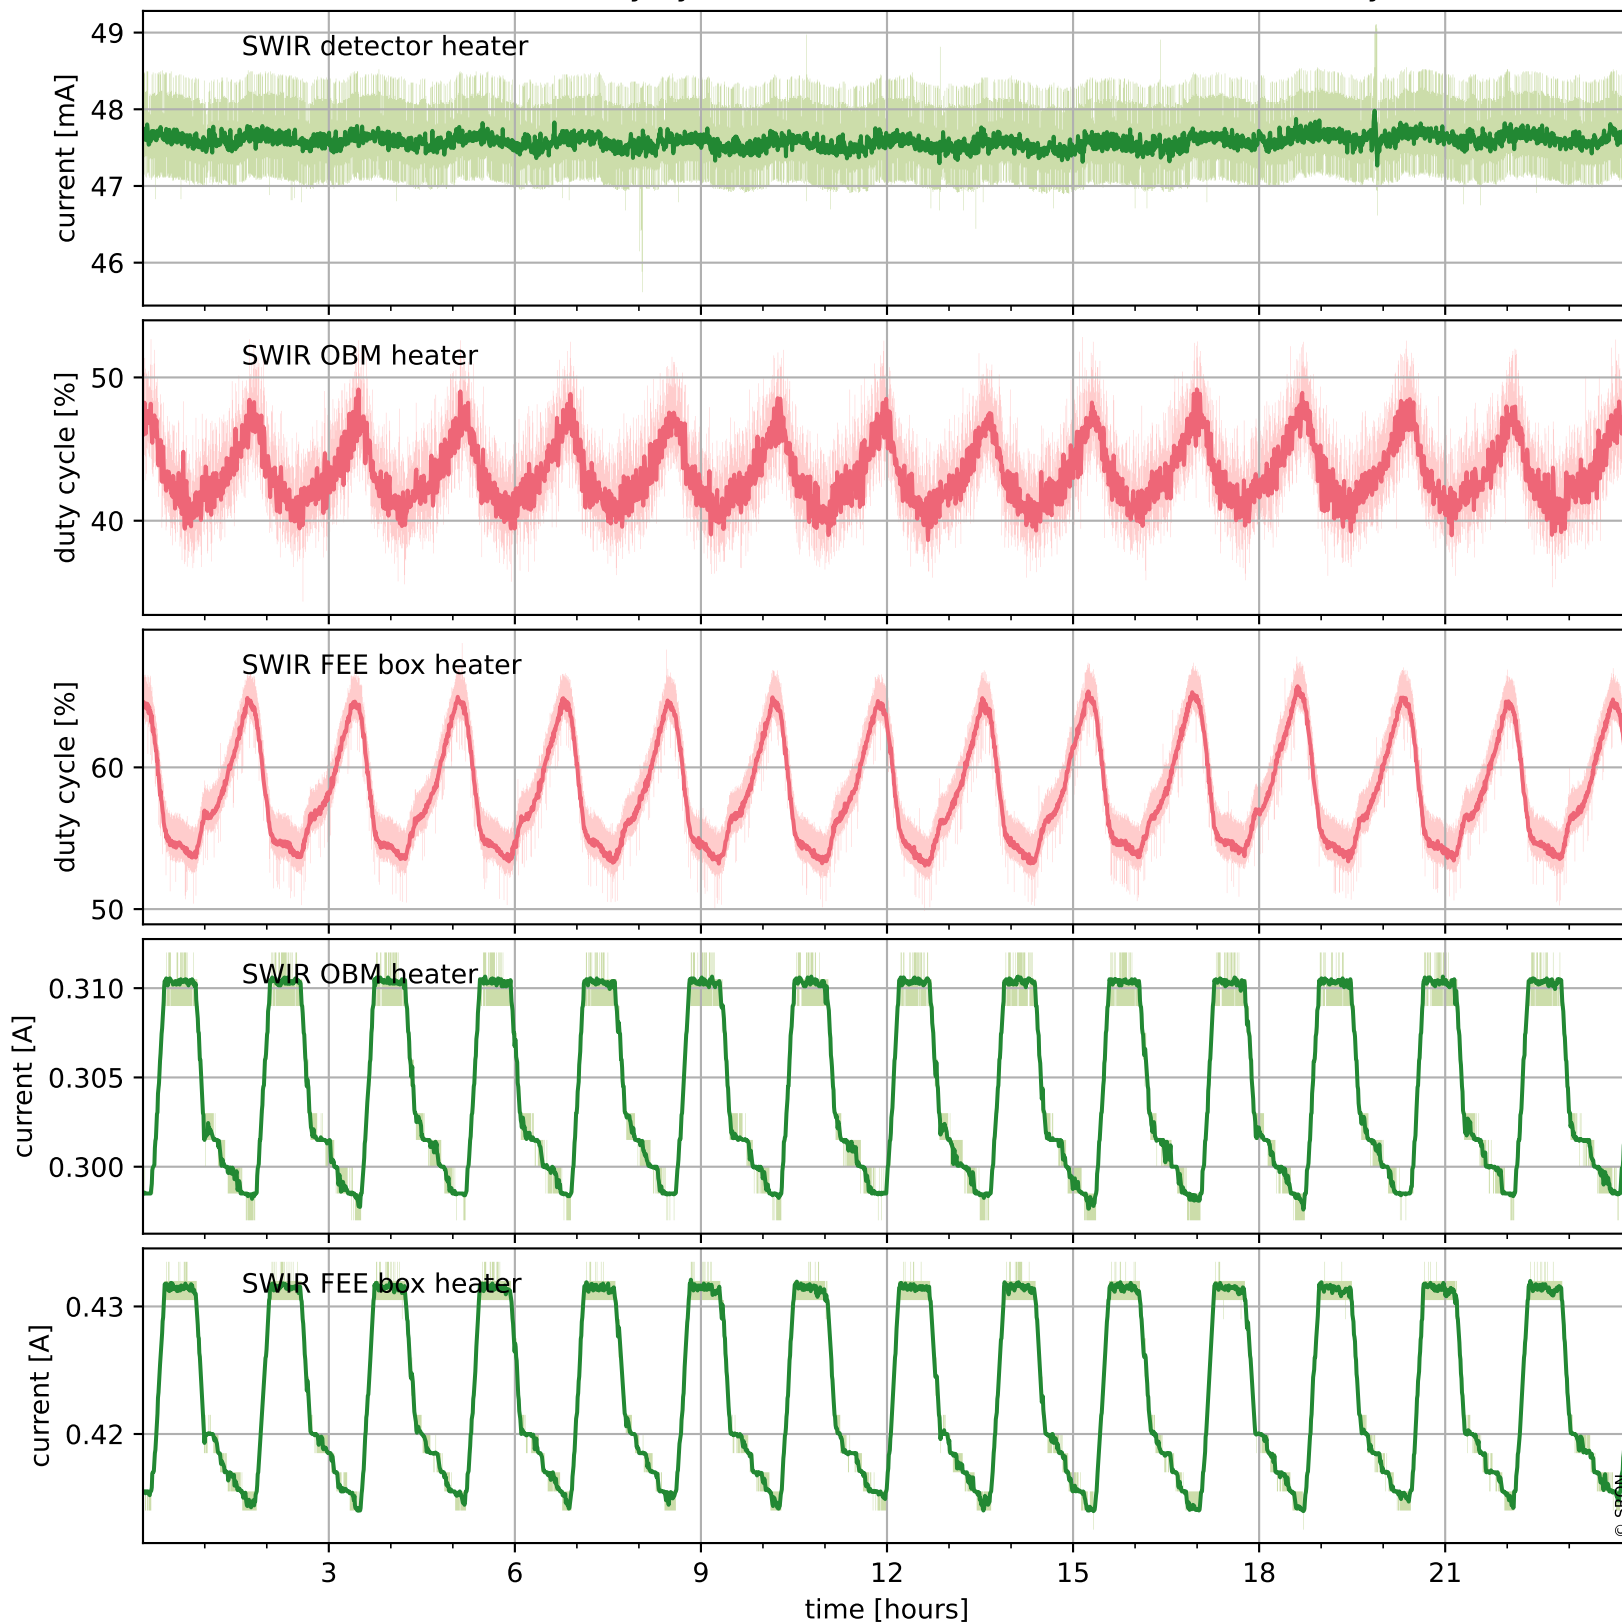

Tropomi SWIR housekeeping data

orbits : [14197, 14210]
coverage : 2020-07-10 / 2020-07-11
created : 2023-08-21T09:00:53

Current and duty cycle of 3 heaters relevant for SWIR (one day)