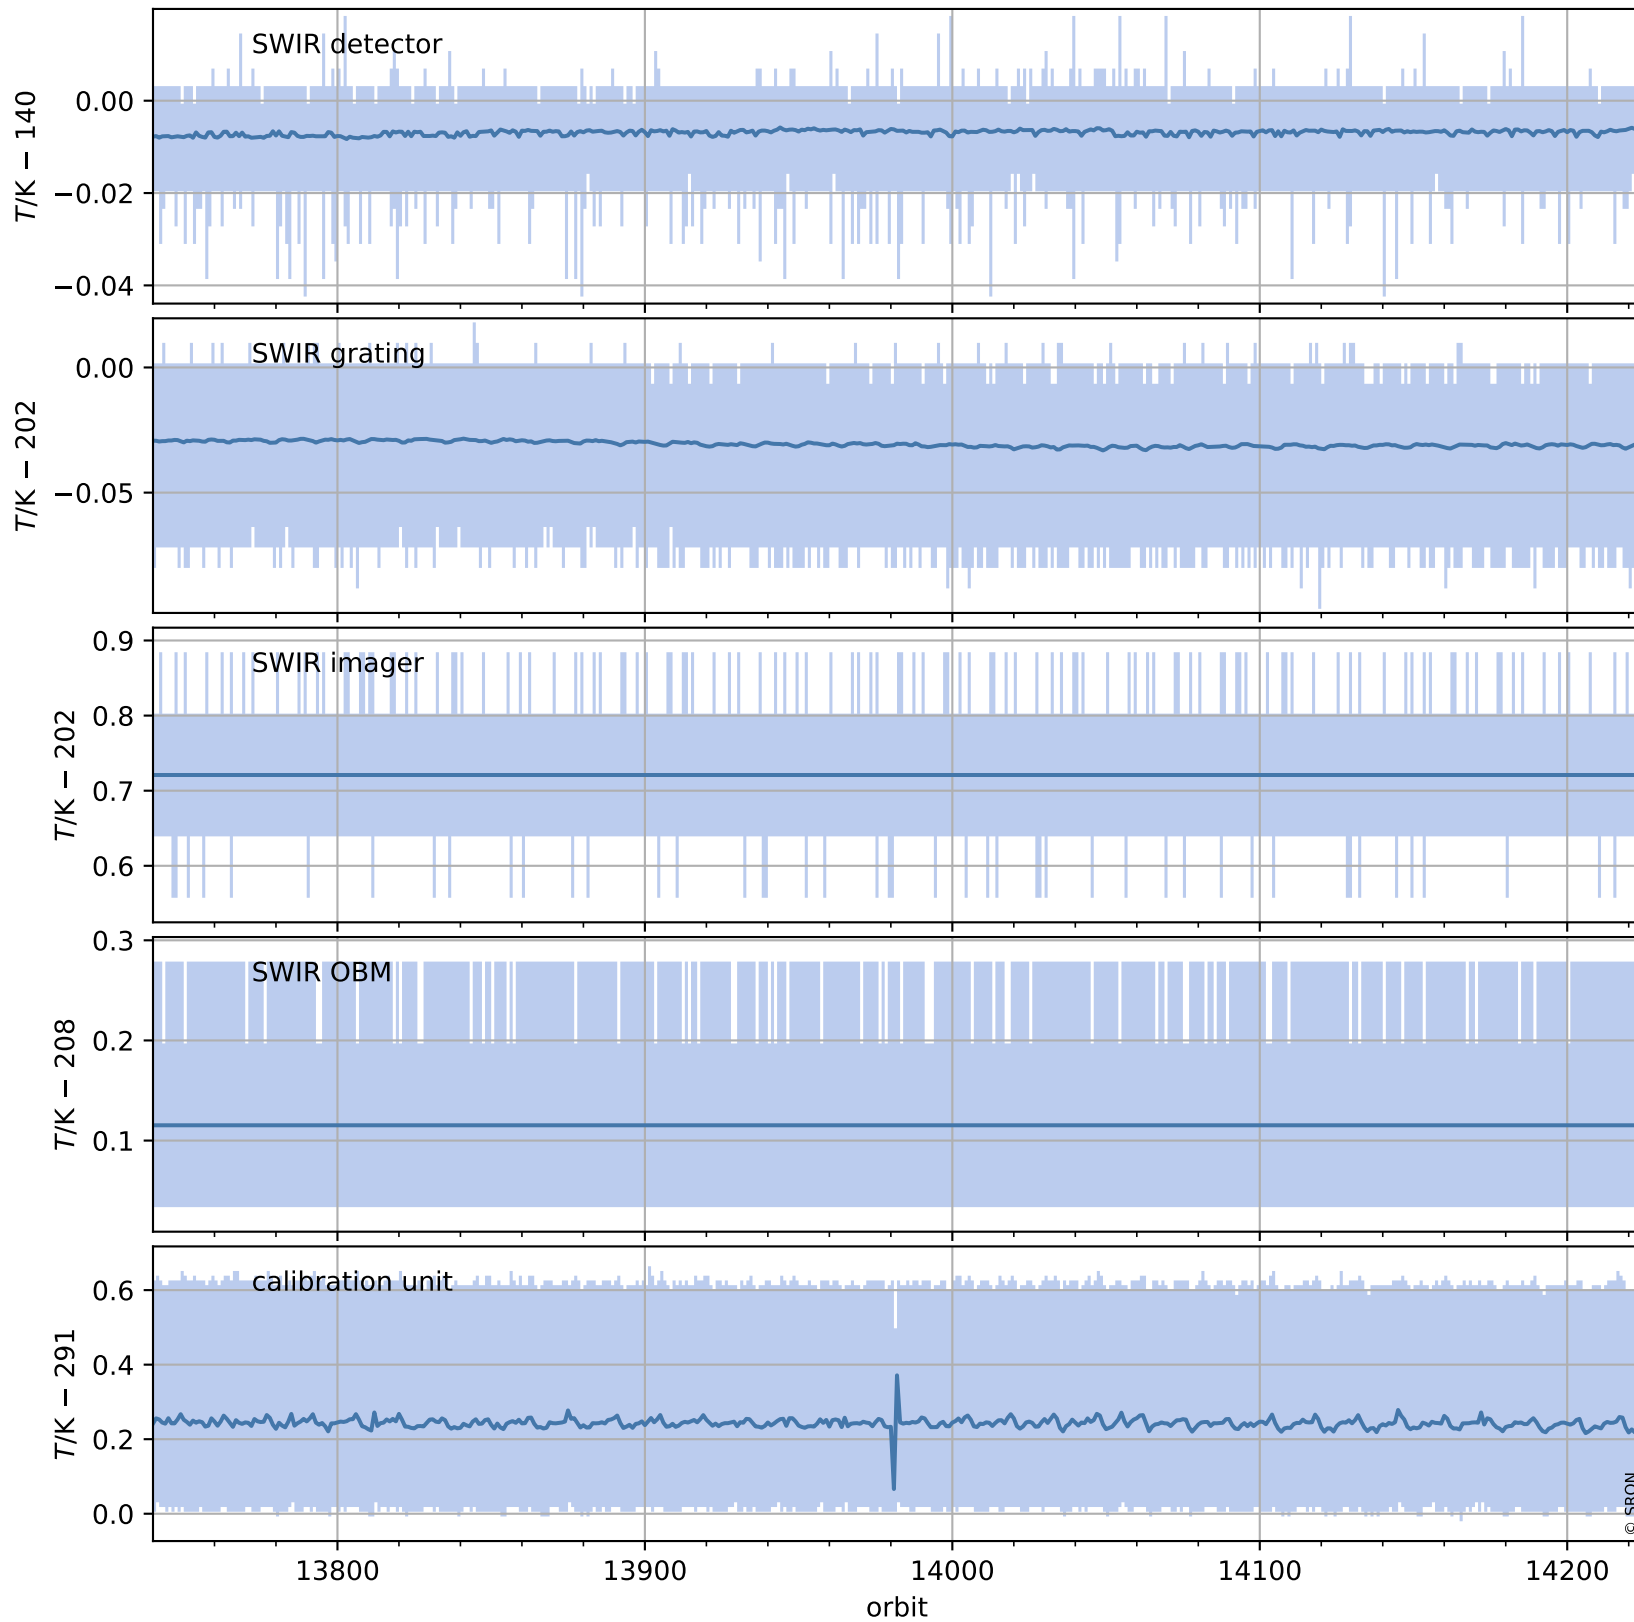

# Tropomi SWIR housekeeping data

orbits : [14211, 14224]  
coverage : 2020-07-11 / 2020-07-12  
created : 2023-08-21T09:00:54

## Temperature of sensors relevant for SWIR (one day)

# Tropomi SWIR housekeeping data

orbits : [13740, 14224]  
coverage : 2020-06-07 / 2020-07-12  
created : 2023-08-21T09:00:54

## Temperature of sensors relevant for SWIR (last month)