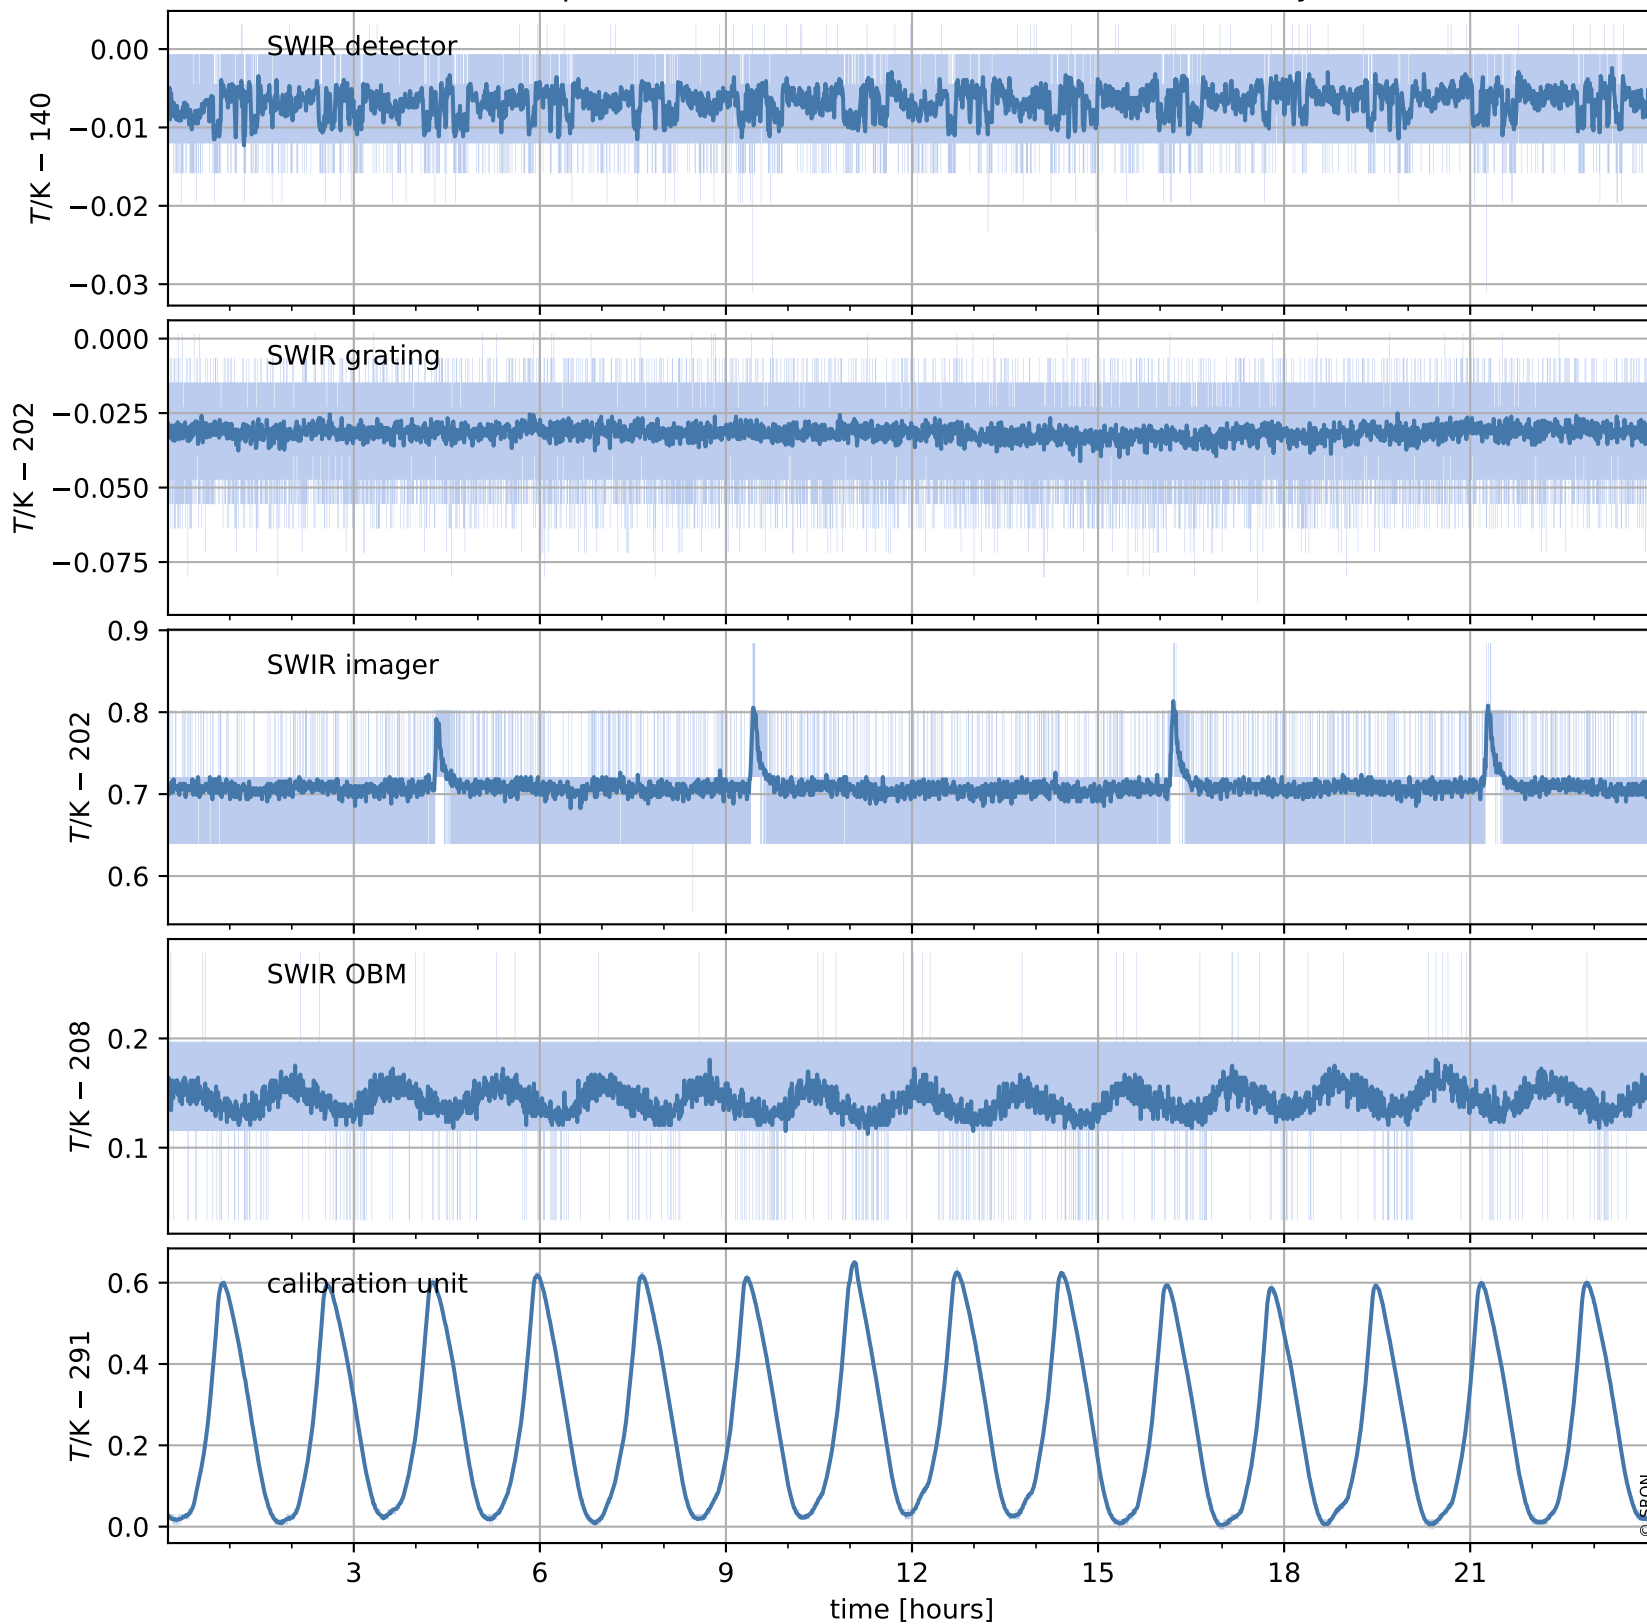

# Tropomi SWIR housekeeping data

orbits : [14211, 14224]  
coverage : 2020-07-11 / 2020-07-12  
created : 2023-08-21T09:00:54

## Temperature of sensors relevant for SWIR (one day)

## Temperature of sensors relevant for SWIR (last month)