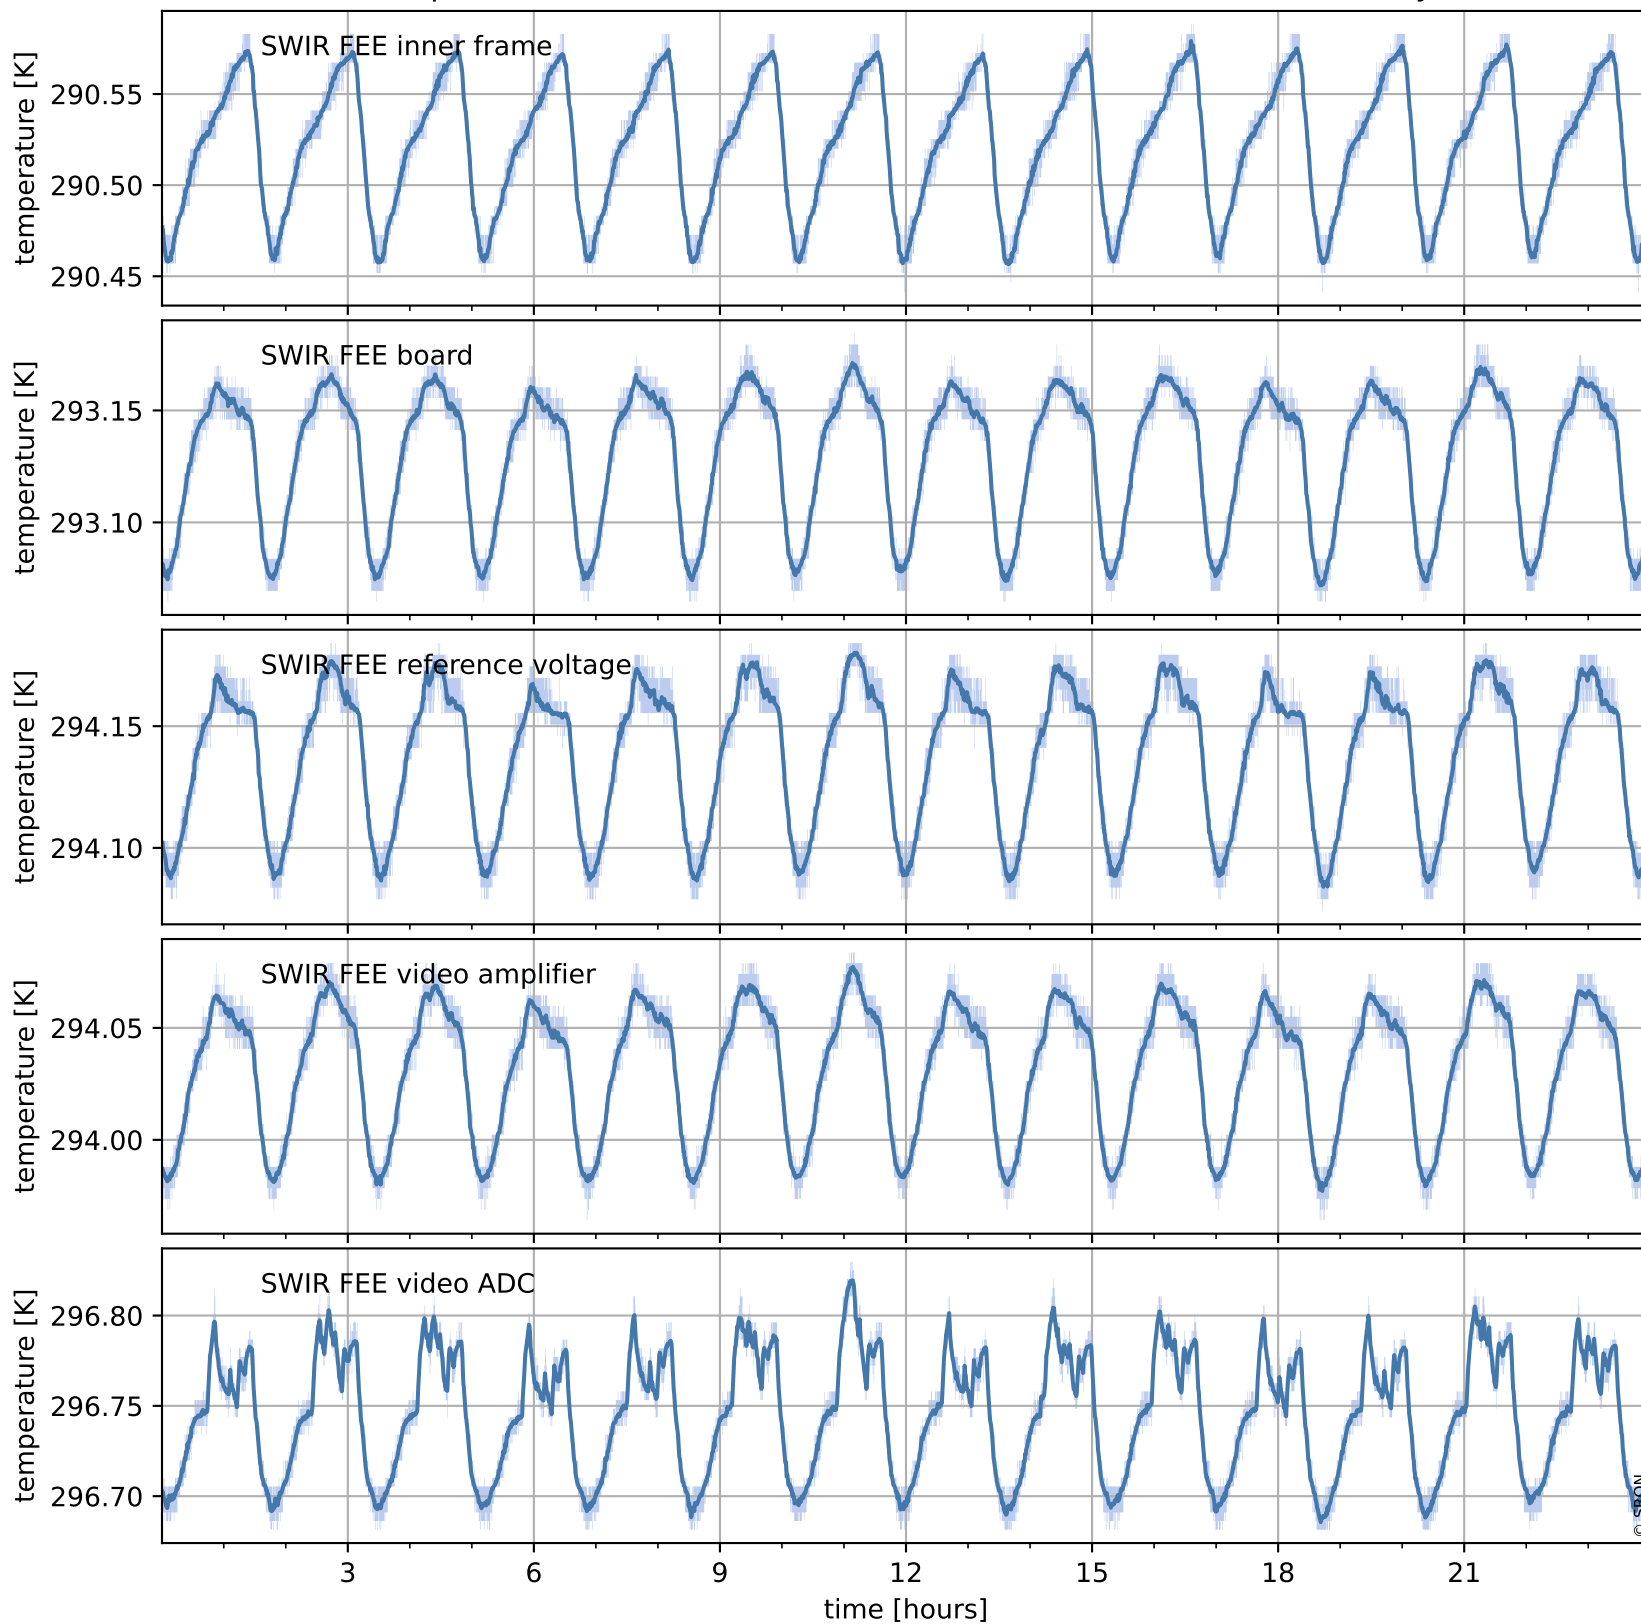

Tropomi SWIR housekeeping data

orbits : [14211, 14224]
coverage : 2020-07-11 / 2020-07-12
created : 2023-08-21T09:00:56

Temperature of sensors at the SWIR front-end electronics (one day)