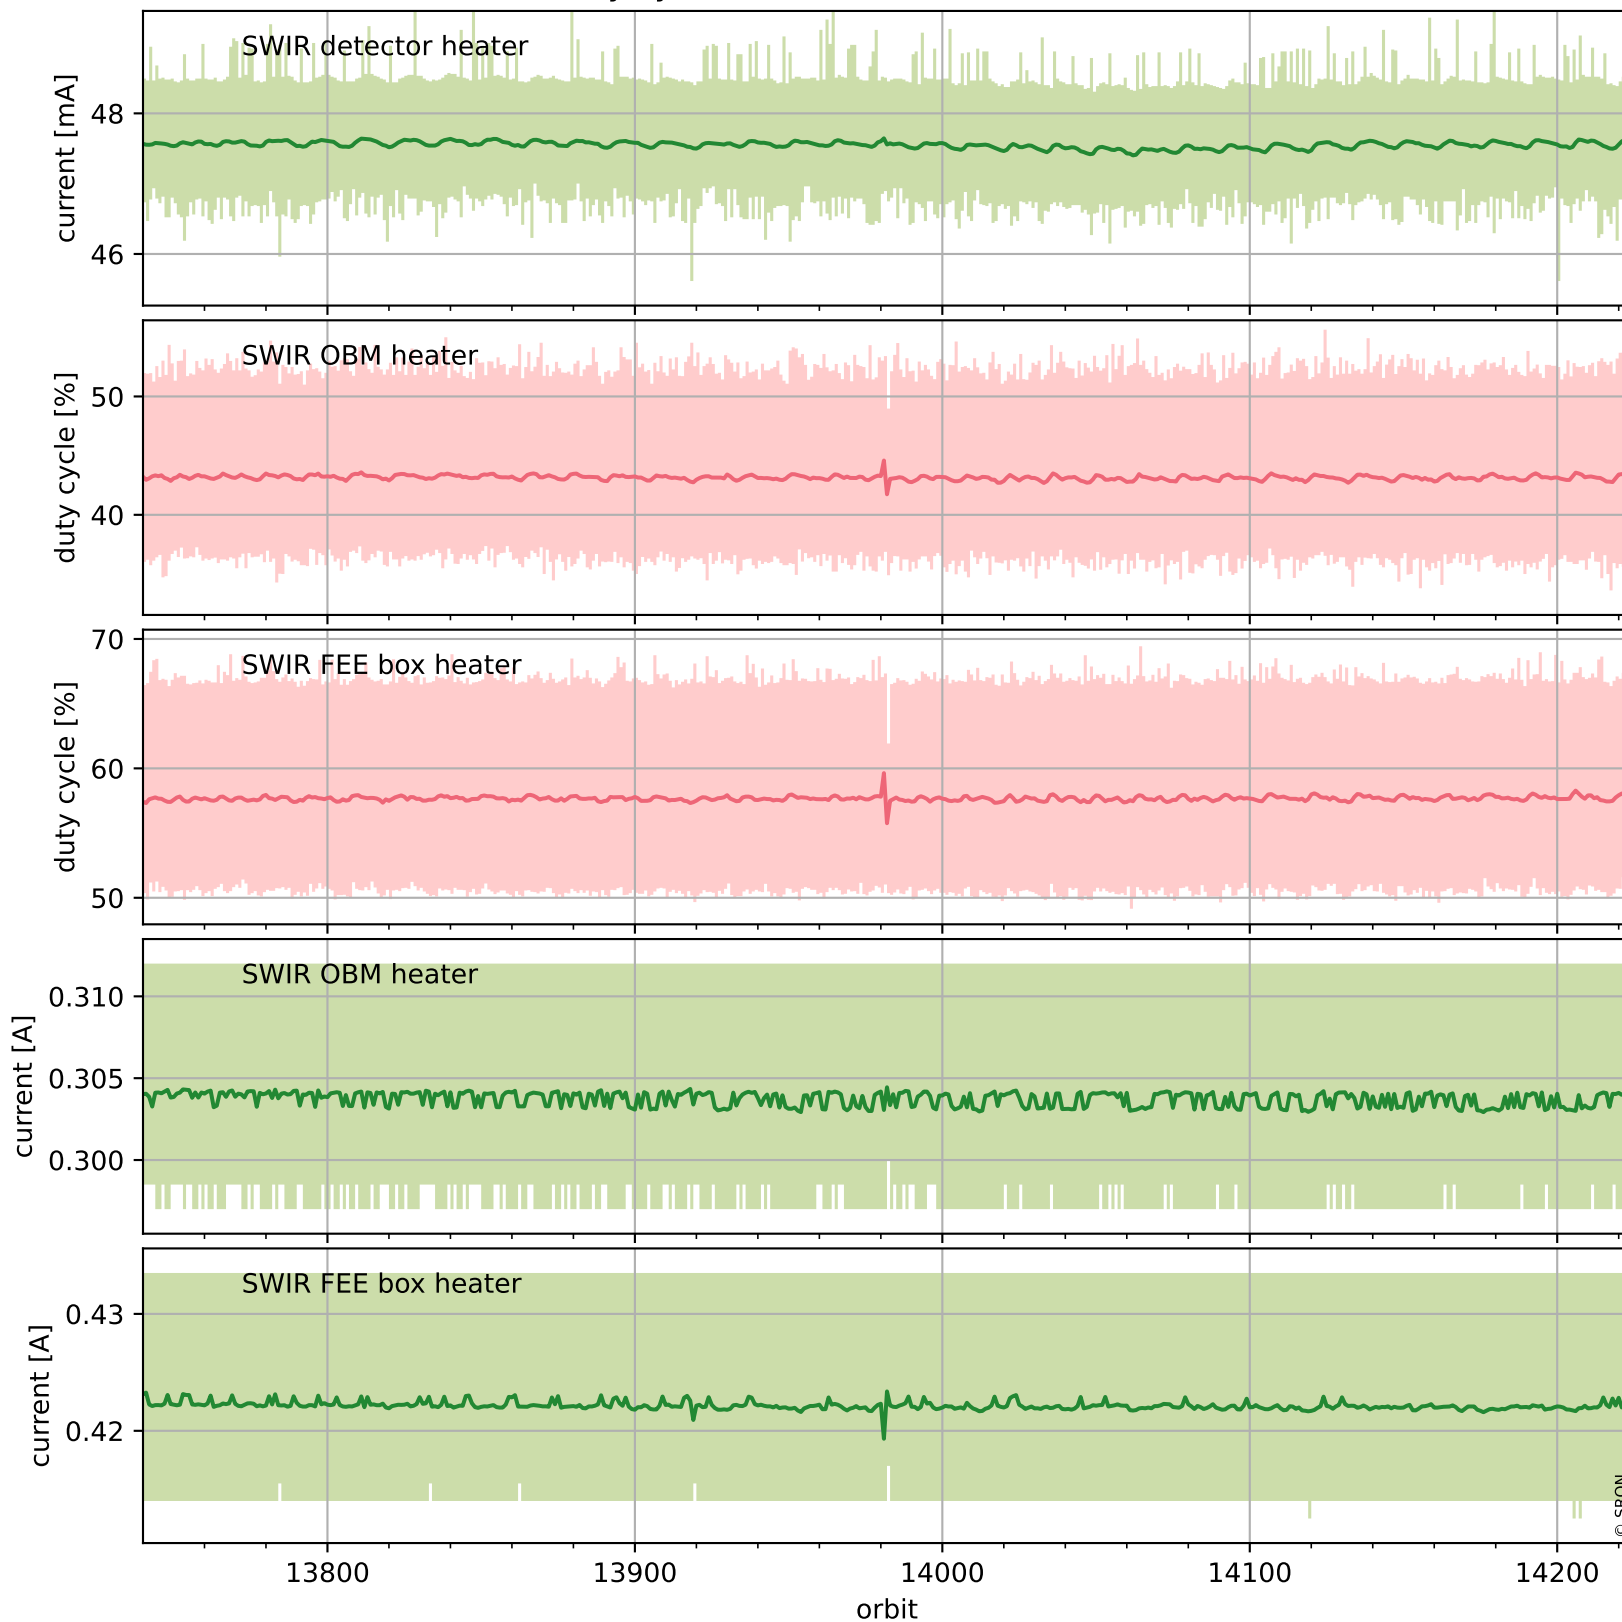

Tropomi SWIR housekeeping data

orbits : [13740, 14224]
coverage : 2020-06-07 / 2020-07-12
created : 2023-08-21T09:00:55

Current and duty cycle of 3 heaters relevant for SWIR (last month)