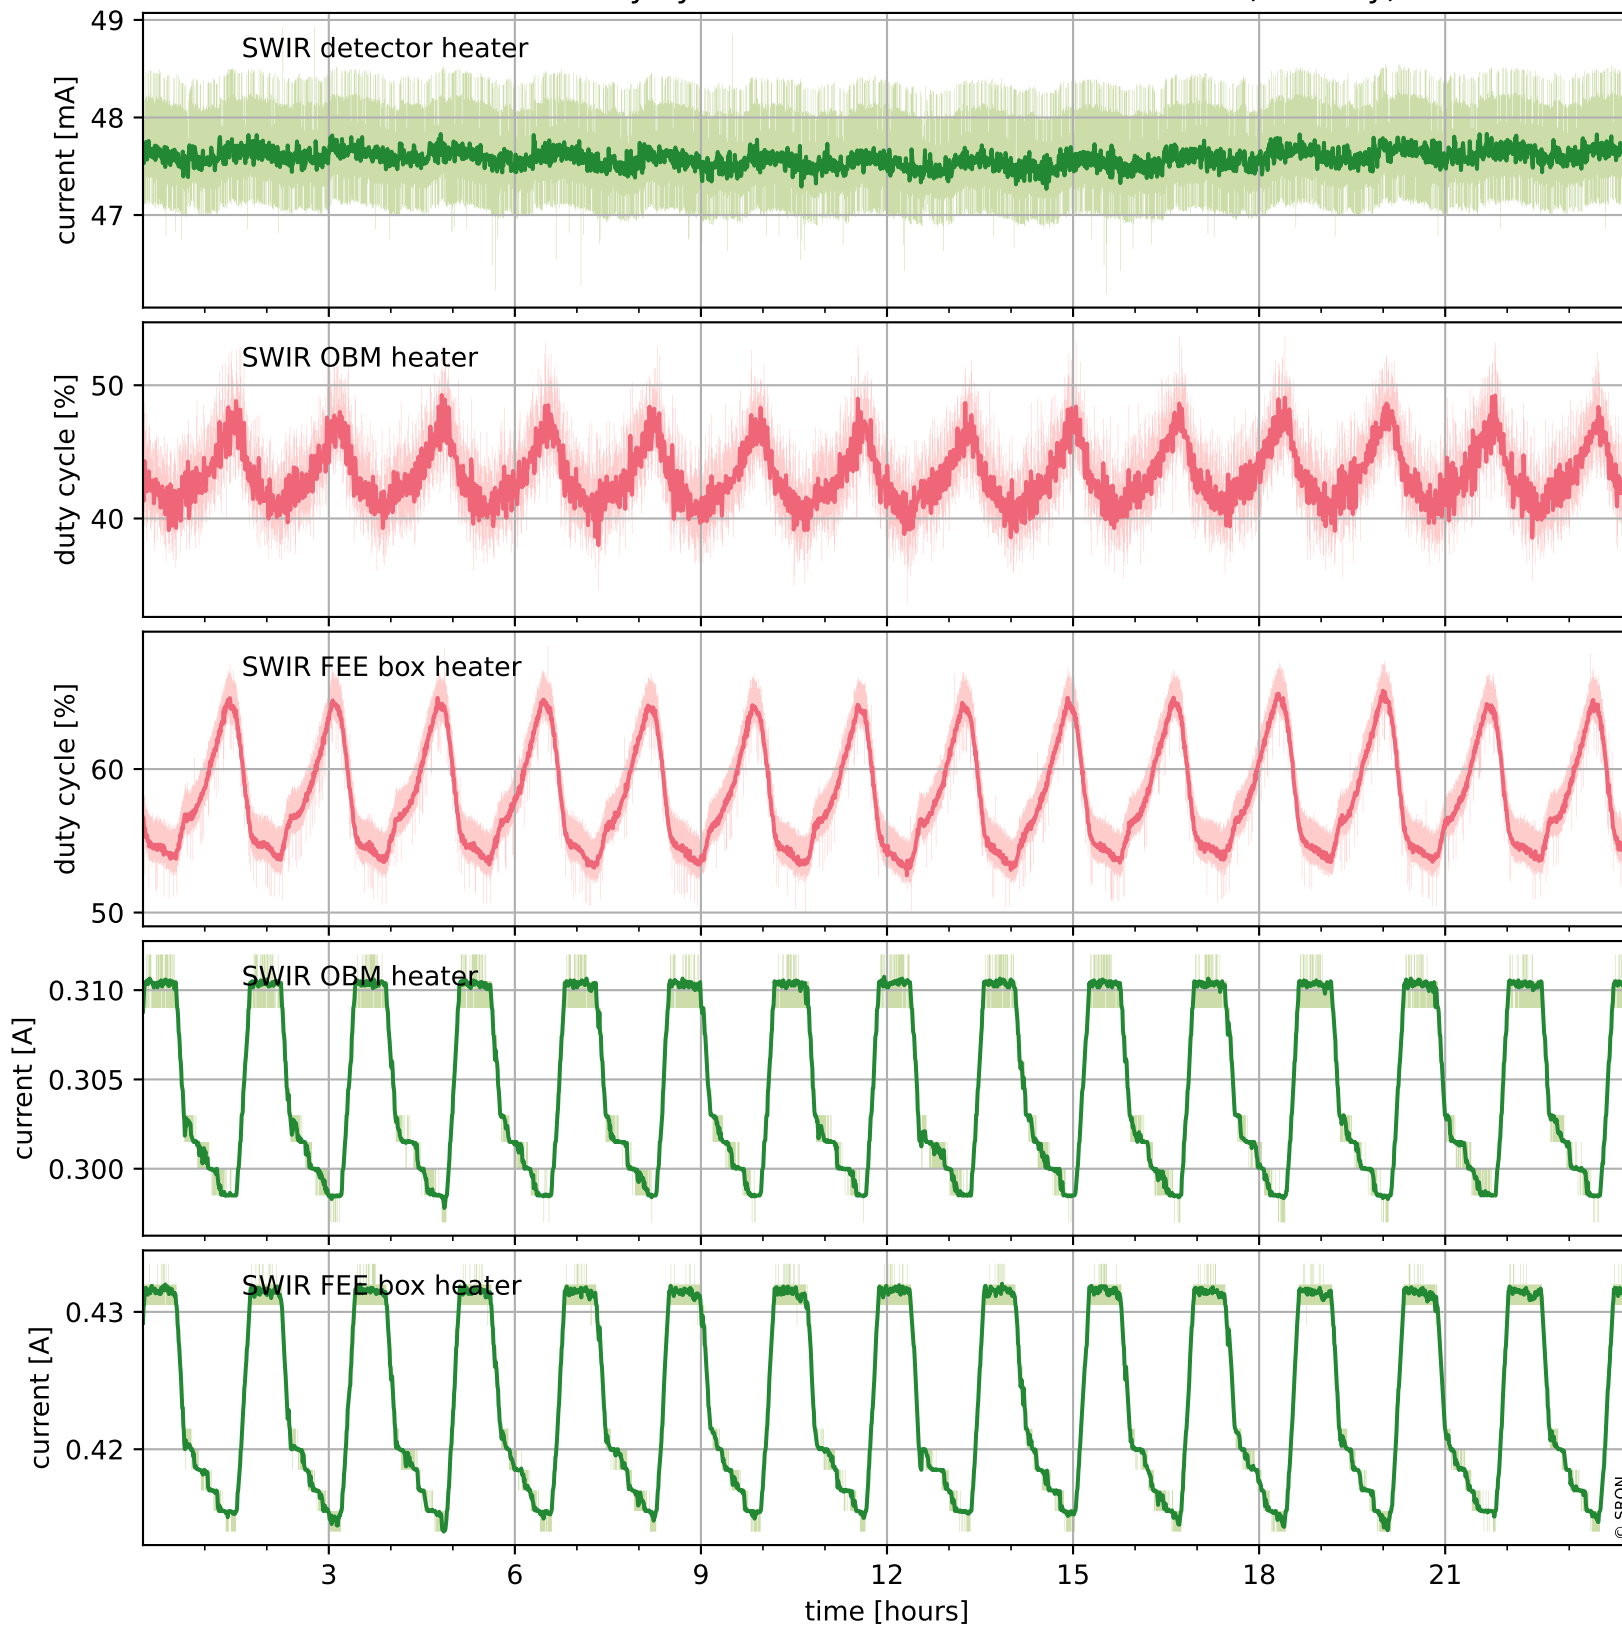

Tropomi SWIR housekeeping data

orbits : [14211, 14224]
coverage : 2020-07-11 / 2020-07-12
created : 2023-08-21T09:00:55

Current and duty cycle of 3 heaters relevant for SWIR (one day)