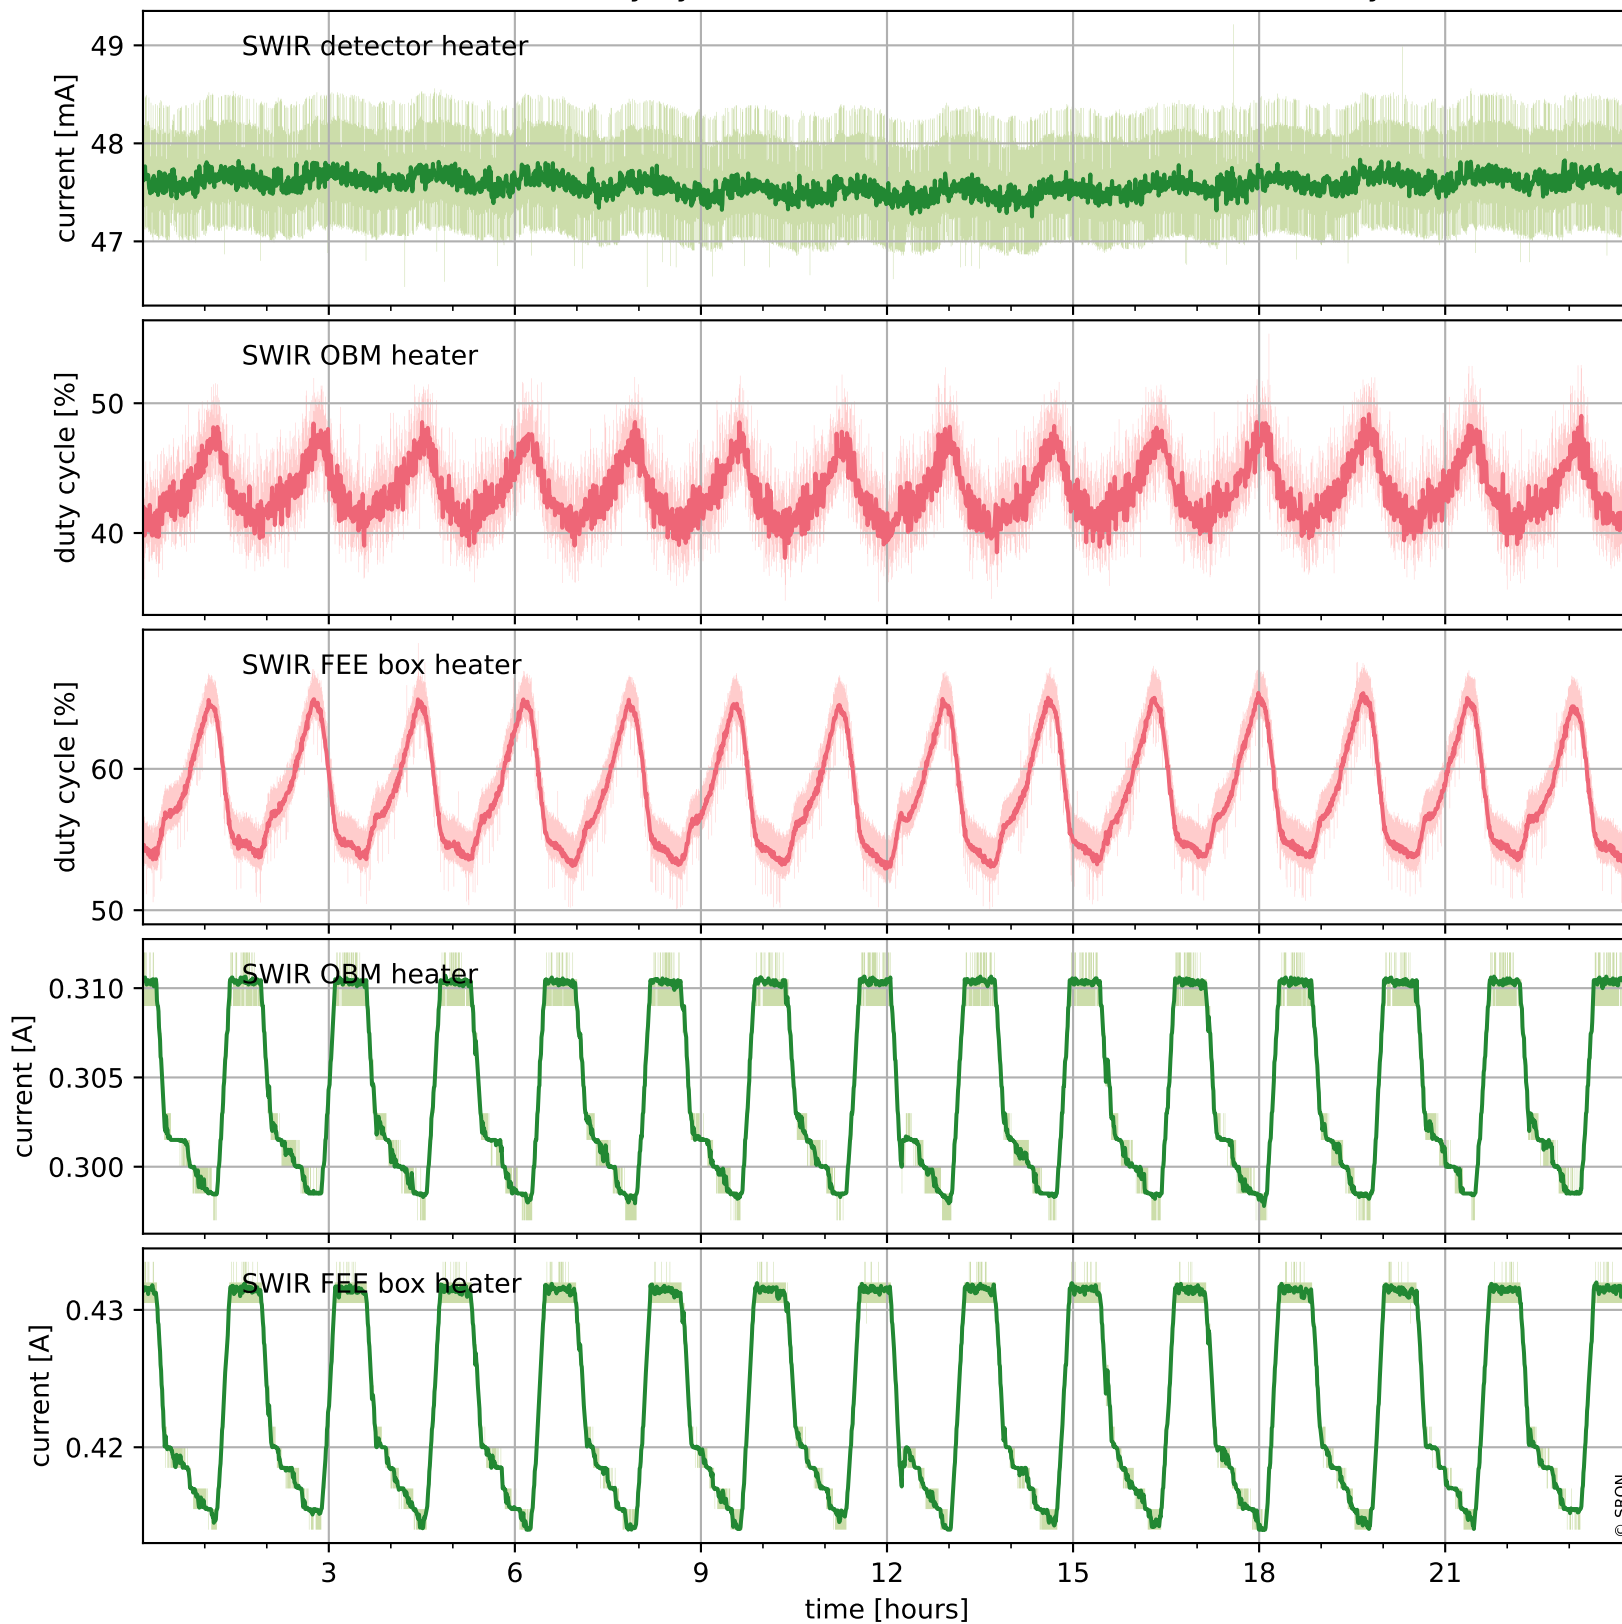

Tropomi SWIR housekeeping data

orbits : [14225, 14238]
coverage : 2020-07-12 / 2020-07-13
created : 2023-08-21T09:00:57

Current and duty cycle of 3 heaters relevant for SWIR (one day)