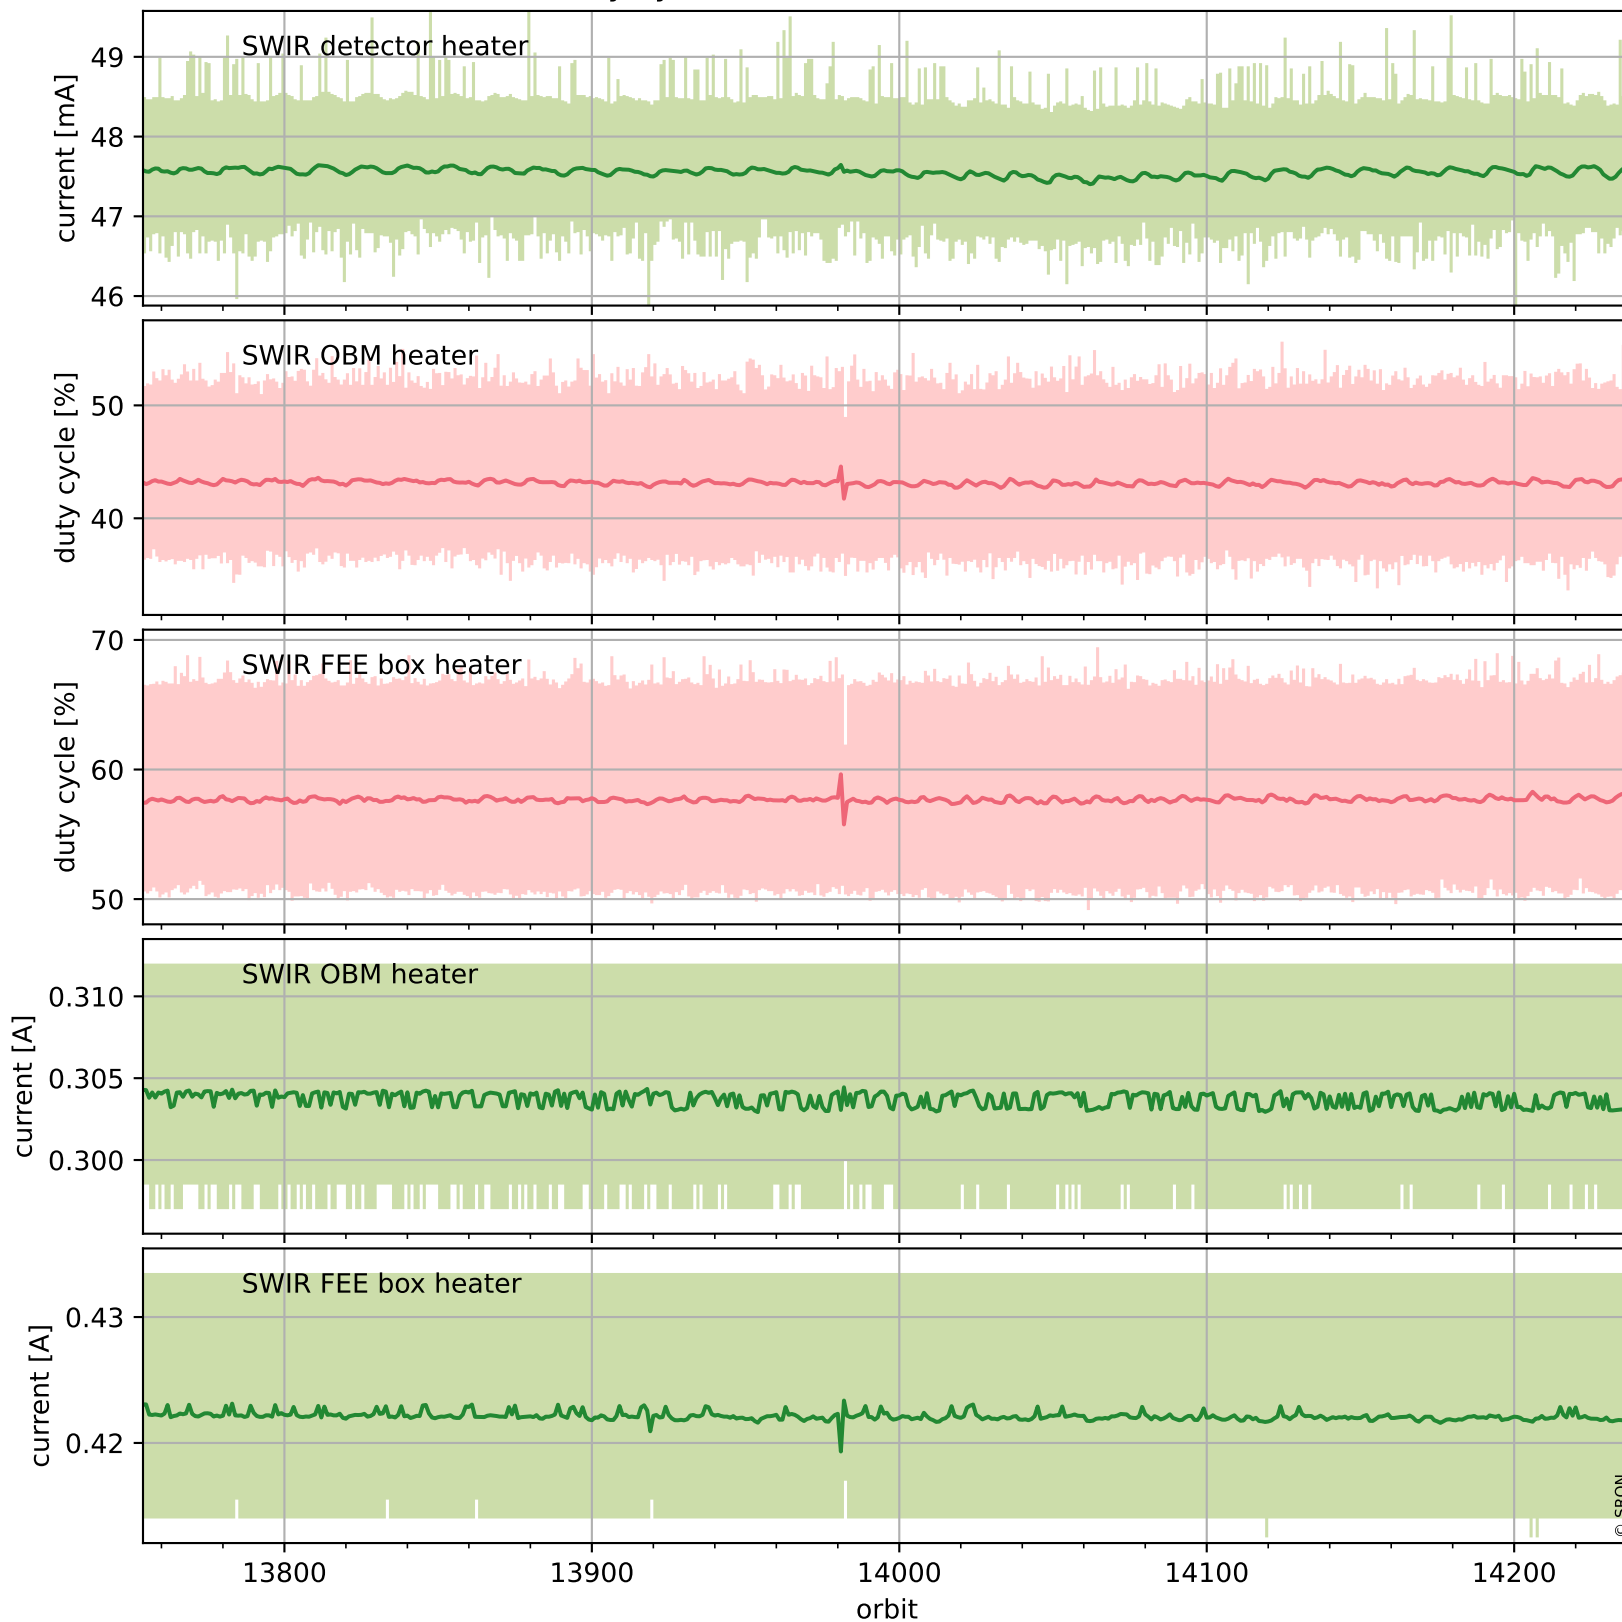

Tropomi SWIR housekeeping data

orbits : [13754, 14238]
coverage : 2020-06-08 / 2020-07-13
created : 2023-08-21T09:00:57

Current and duty cycle of 3 heaters relevant for SWIR (last month)