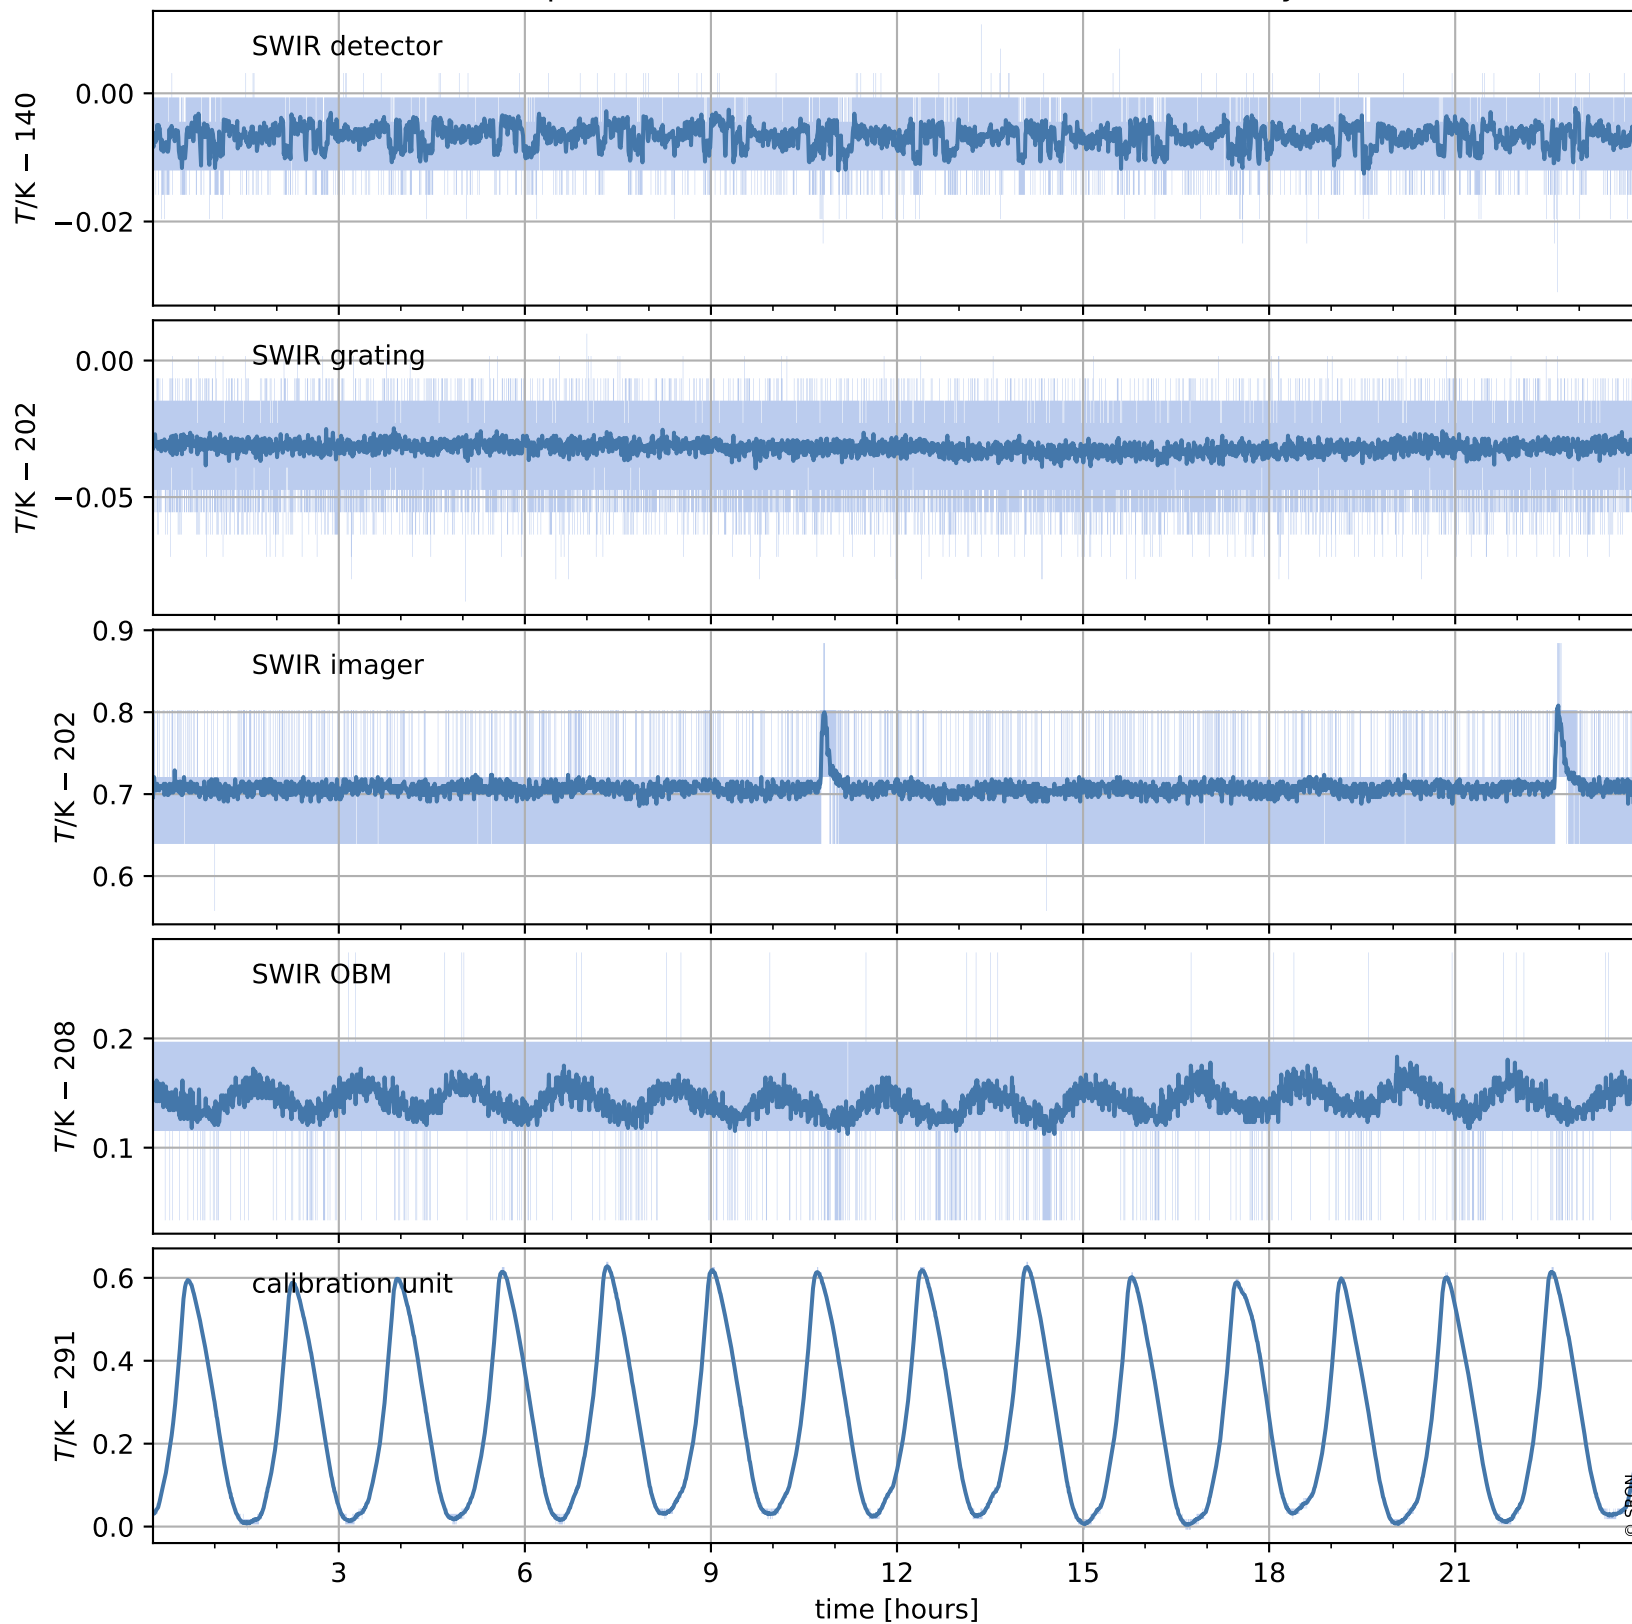

# Tropomi SWIR housekeeping data

orbits : [14225, 14238]  
coverage : 2020-07-12 / 2020-07-13  
created : 2023-08-21T09:00:56

## Temperature of sensors relevant for SWIR (one day)

## Temperature of sensors relevant for SWIR (last month)