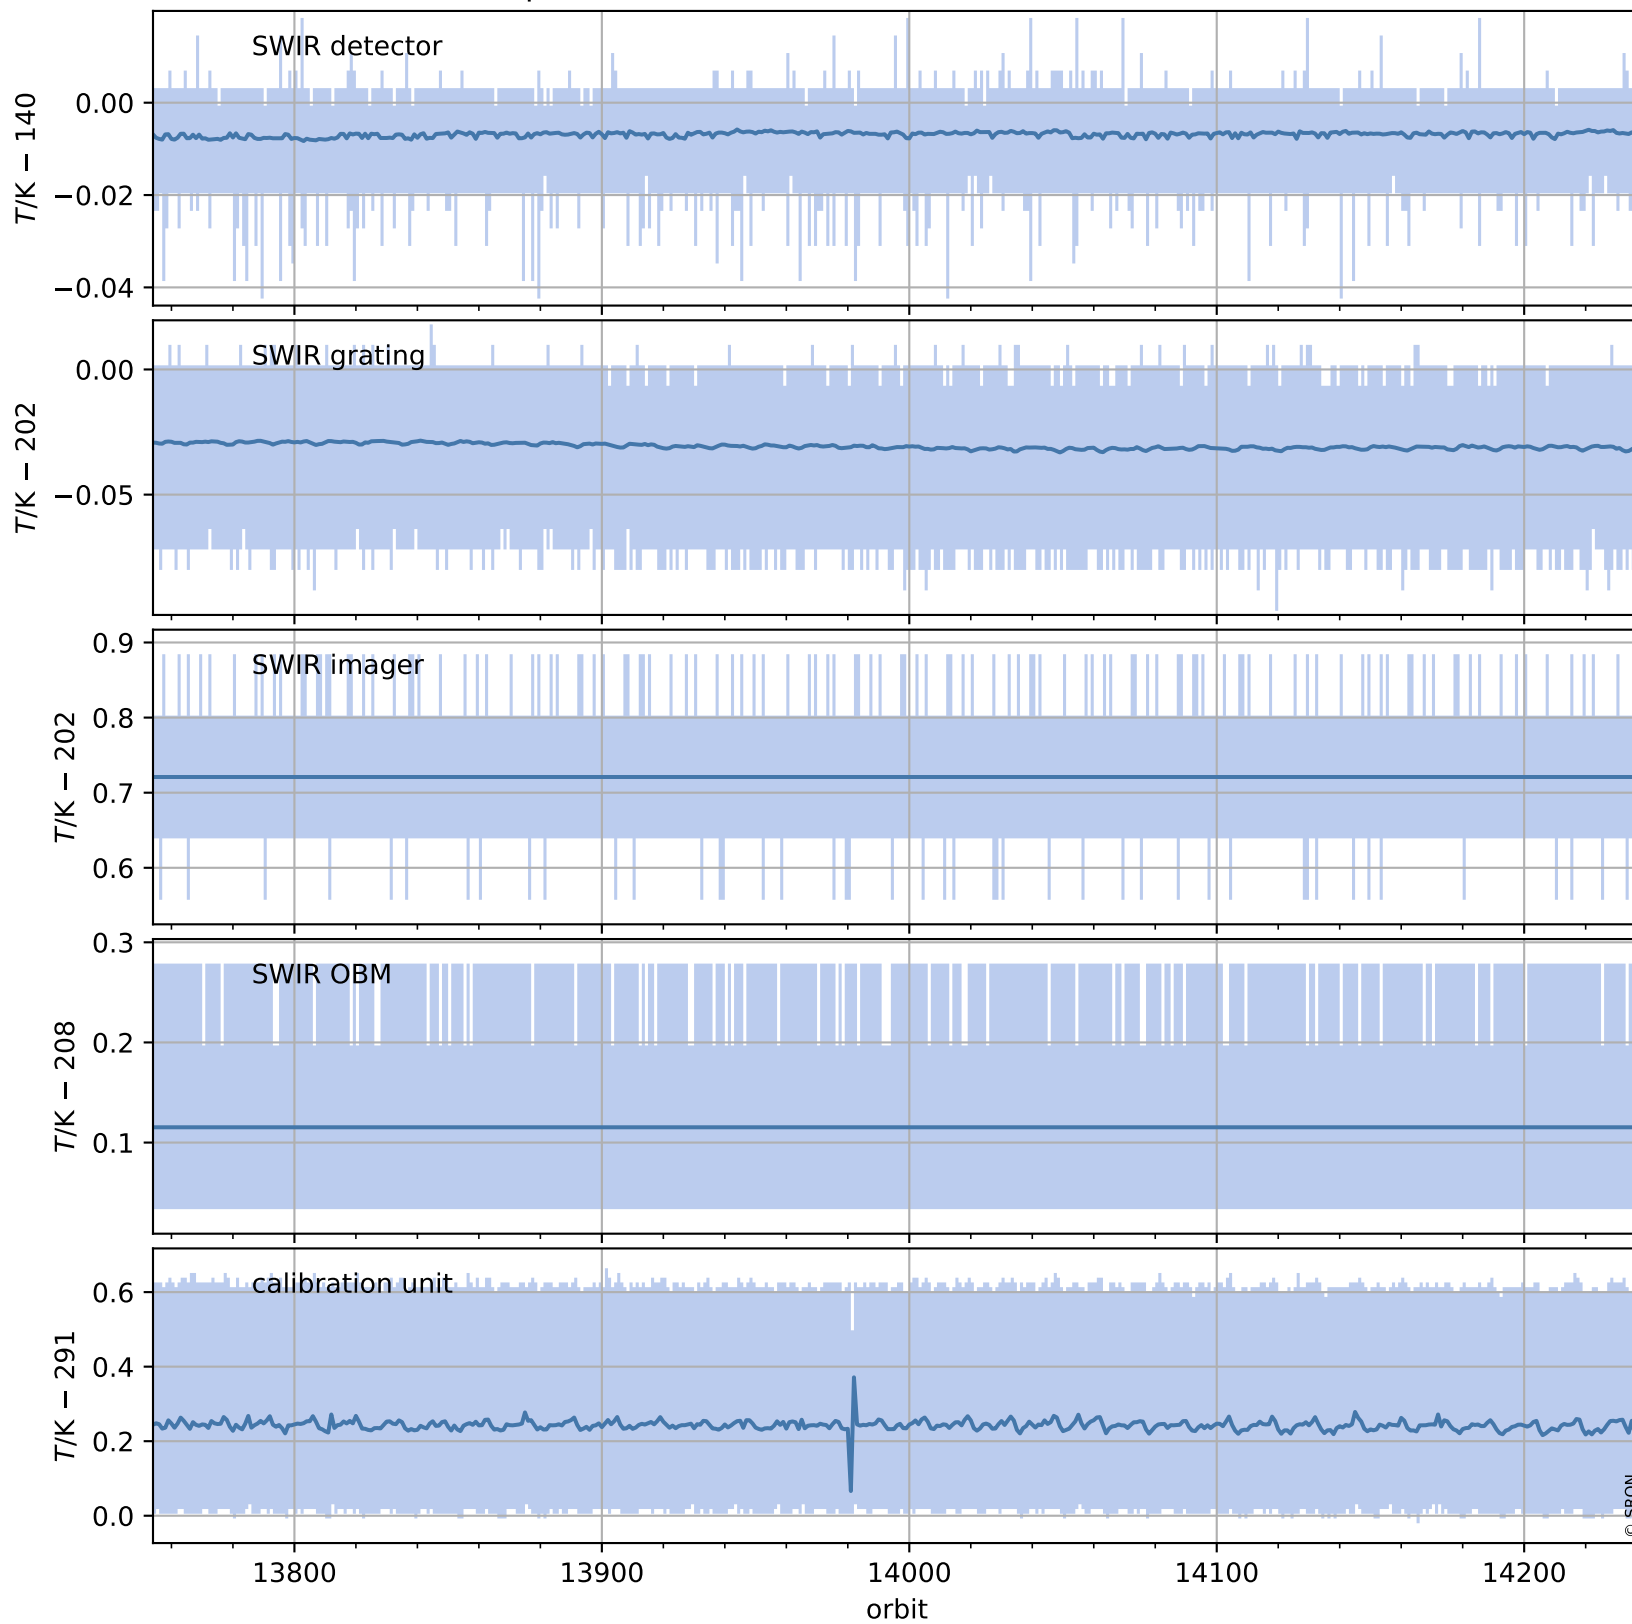

# Tropomi SWIR housekeeping data

orbits : [14225, 14238]  
coverage : 2020-07-12 / 2020-07-13  
created : 2023-08-21T09:00:56

## Temperature of sensors relevant for SWIR (one day)

# Tropomi SWIR housekeeping data

orbits : [13754, 14238]  
coverage : 2020-06-08 / 2020-07-13  
created : 2023-08-21T09:00:57

## Temperature of sensors relevant for SWIR (last month)