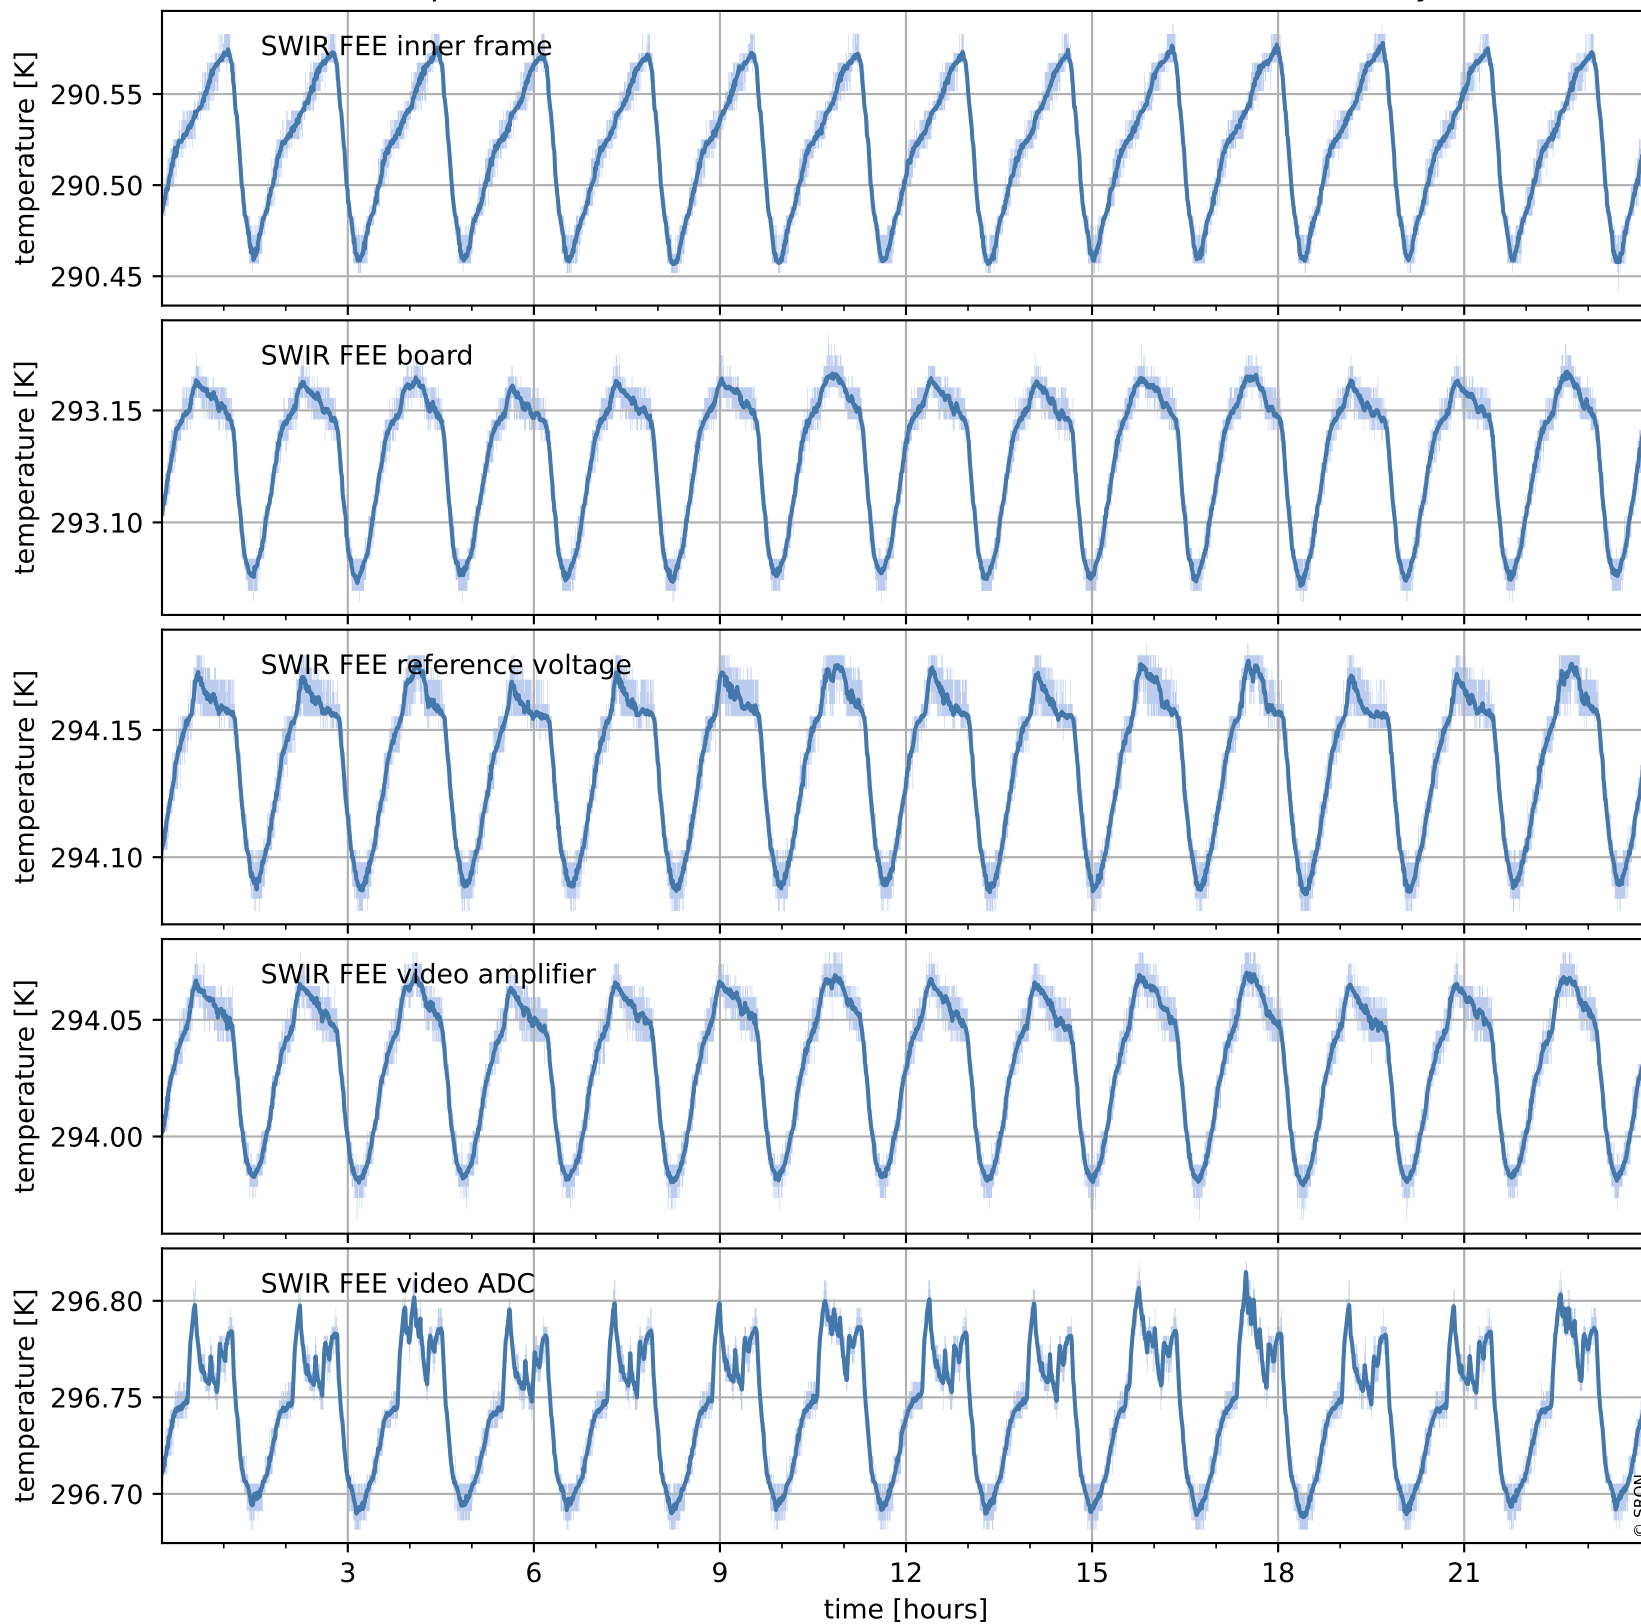

Tropomi SWIR housekeeping data

orbits : [14225, 14238]
coverage : 2020-07-12 / 2020-07-13
created : 2023-08-21T09:00:58

Temperature of sensors at the SWIR front-end electronics (one day)