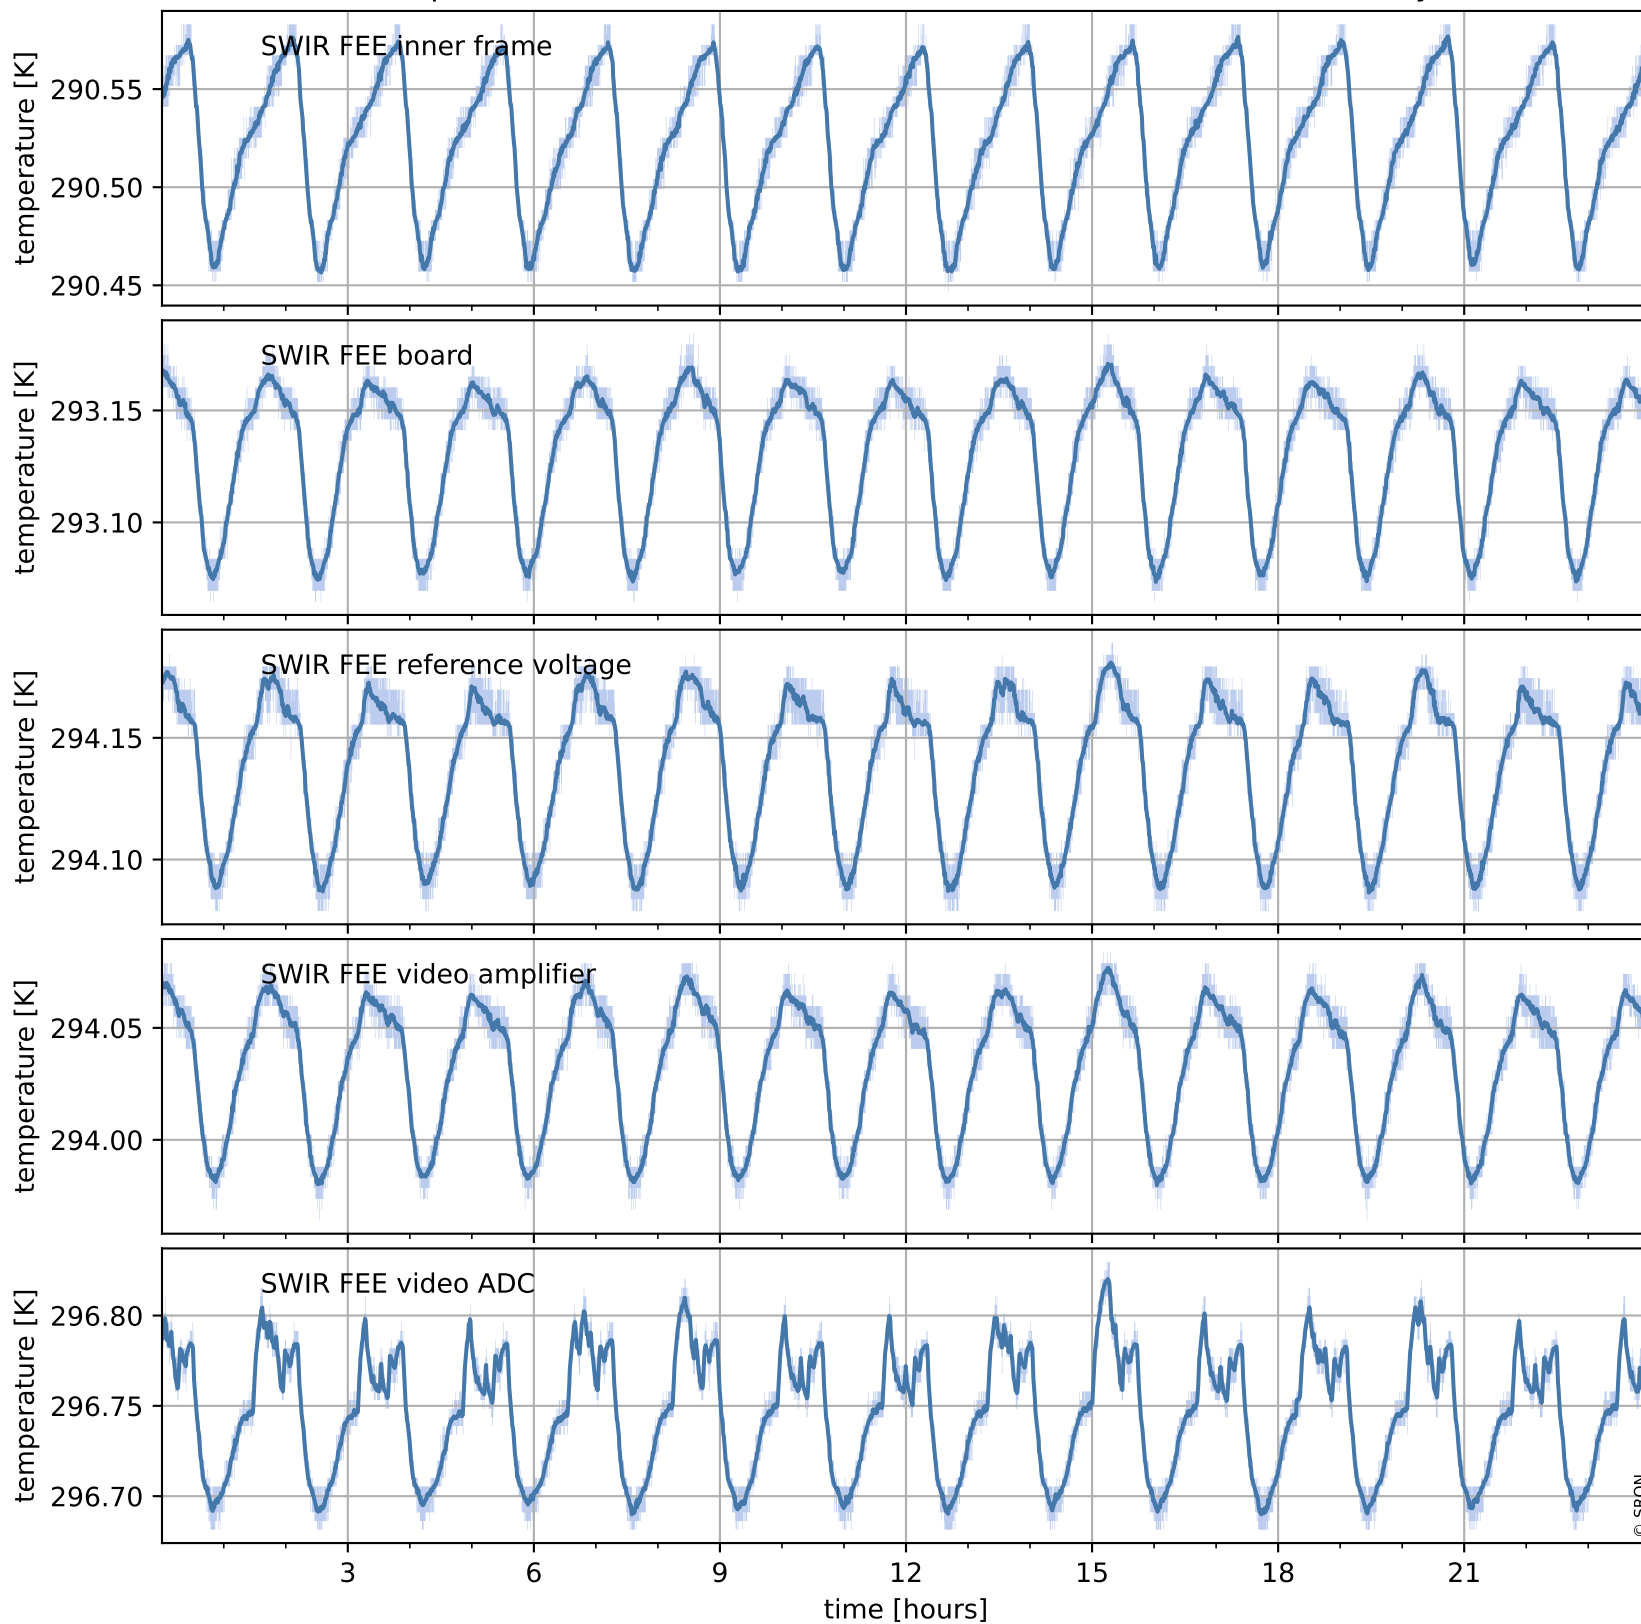

Tropomi SWIR housekeeping data

orbits : [14253, 14267]
coverage : 2020-07-14 / 2020-07-15
created : 2023-08-21T09:01:02

Temperature of sensors at the SWIR front-end electronics (one day)