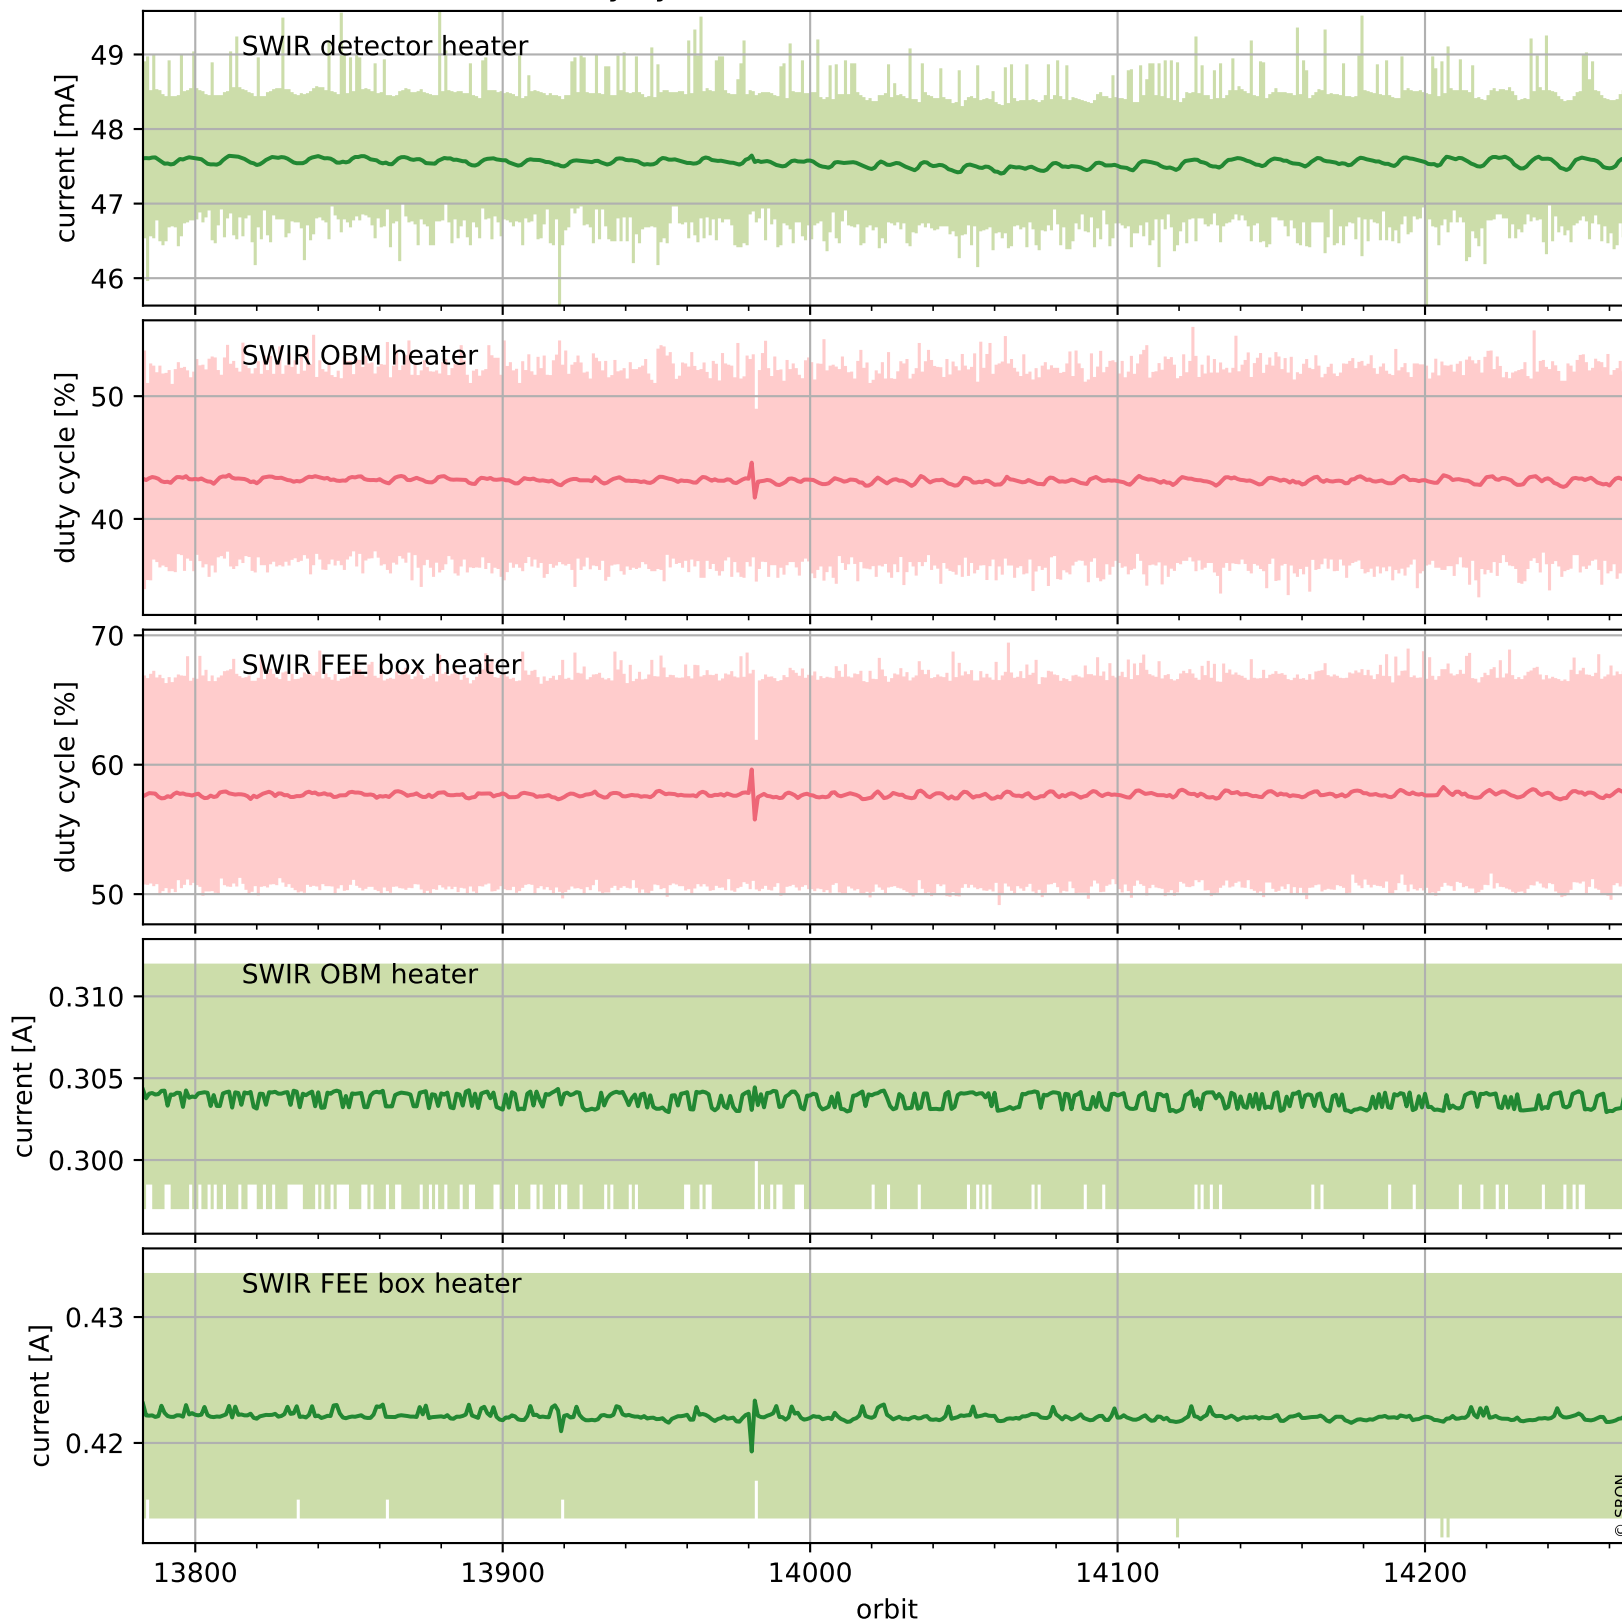

Tropomi SWIR housekeeping data

orbits : [13783, 14267]
coverage : 2020-06-10 / 2020-07-15
created : 2023-08-21T09:01:02

Current and duty cycle of 3 heaters relevant for SWIR (last month)