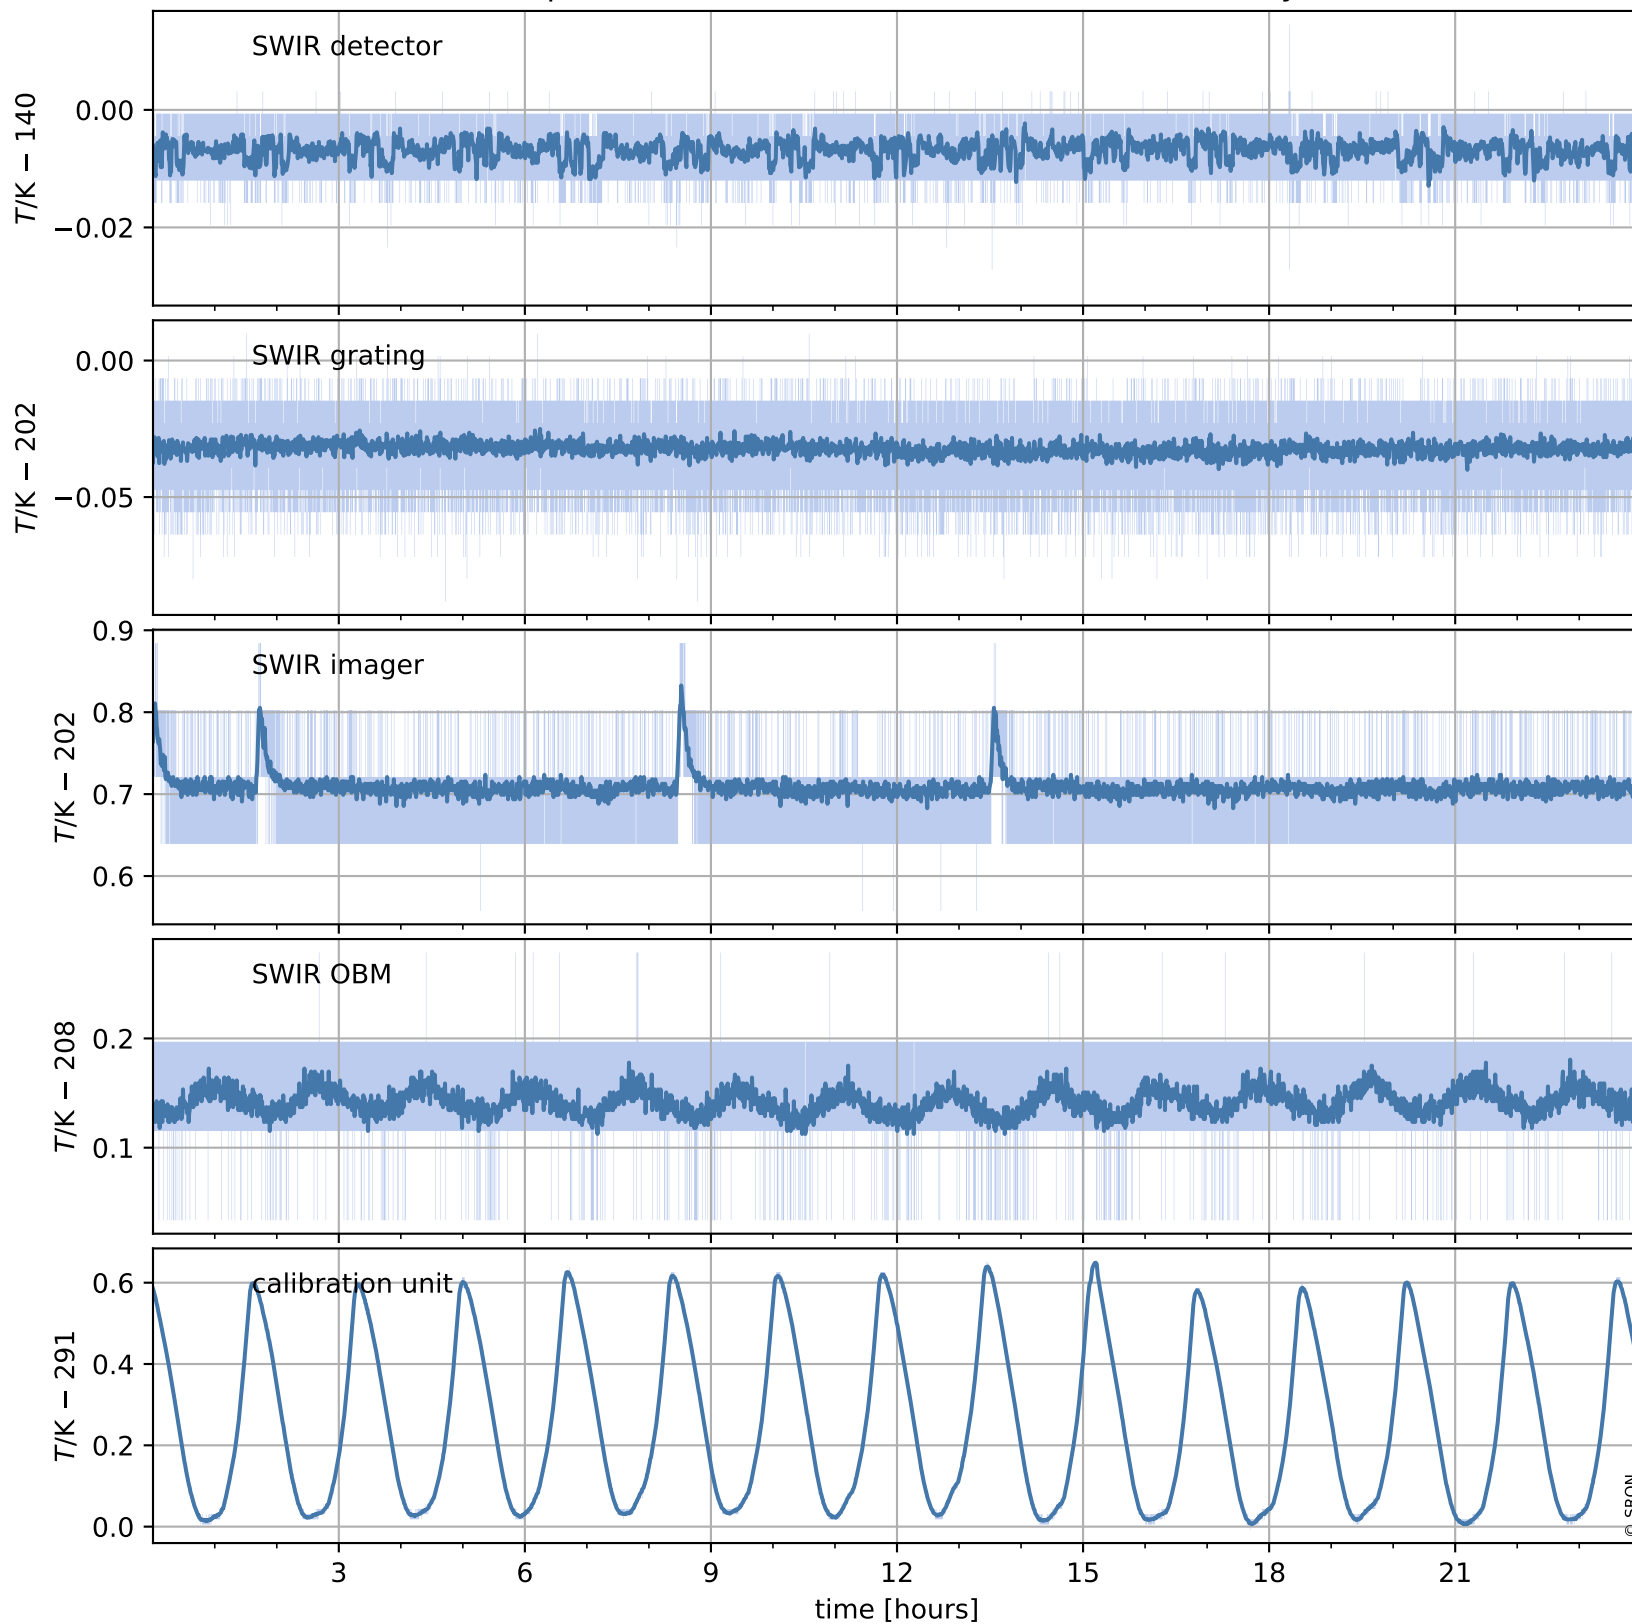

# Tropomi SWIR housekeeping data

orbits : [14253, 14267]  
coverage : 2020-07-14 / 2020-07-15  
created : 2023-08-21T09:01:01

## Temperature of sensors relevant for SWIR (one day)

## Temperature of sensors relevant for SWIR (last month)