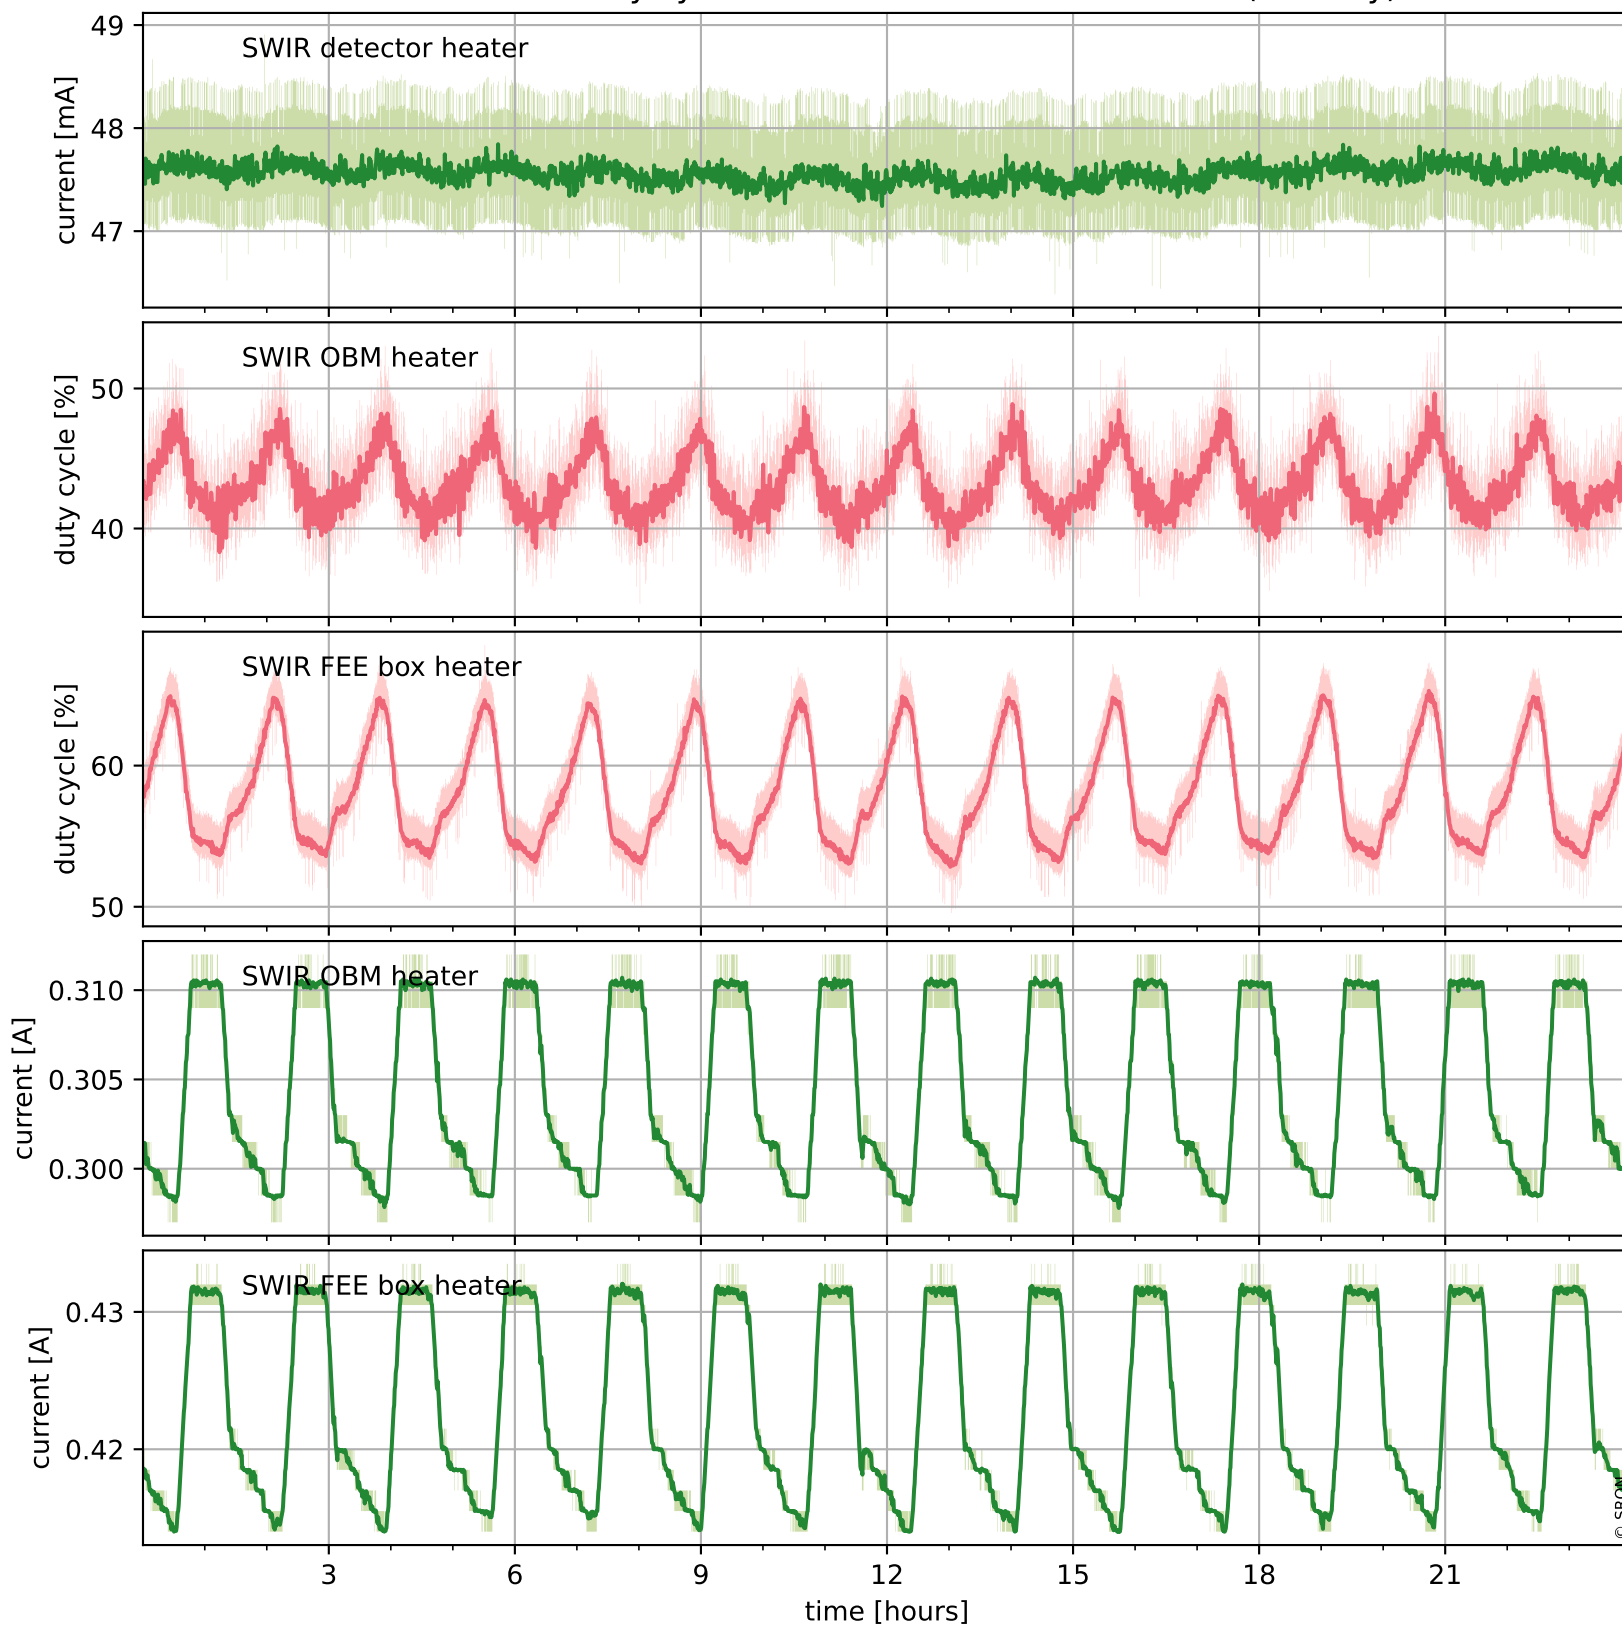

Tropomi SWIR housekeeping data

orbits : [14253, 14267]
coverage : 2020-07-14 / 2020-07-15
created : 2023-08-21T09:01:02

Current and duty cycle of 3 heaters relevant for SWIR (one day)