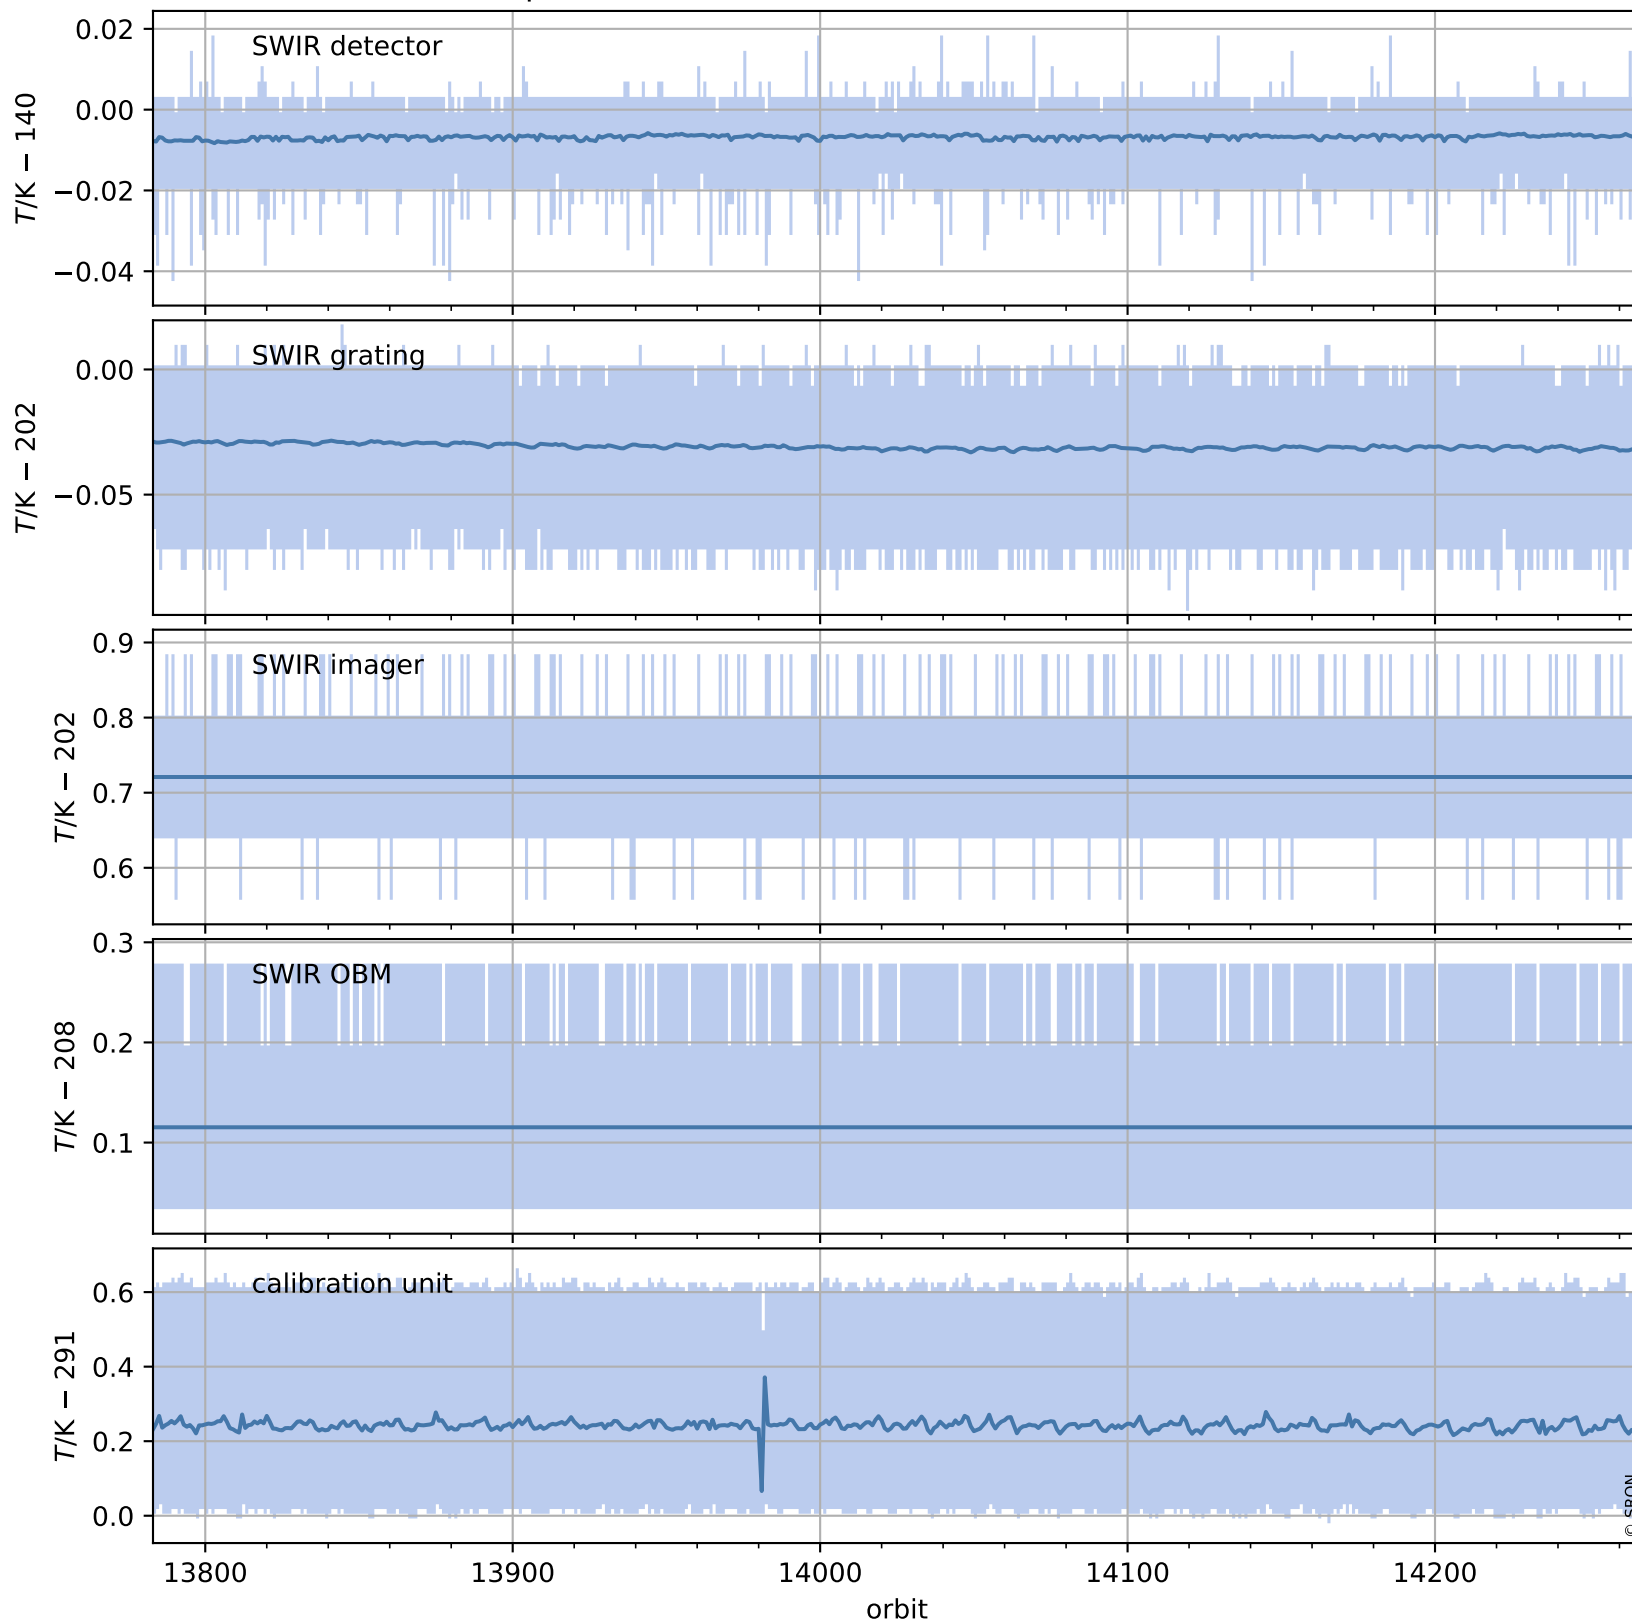

# Tropomi SWIR housekeeping data

orbits : [14253, 14267]  
coverage : 2020-07-14 / 2020-07-15  
created : 2023-08-21T09:01:01

## Temperature of sensors relevant for SWIR (one day)

# Tropomi SWIR housekeeping data

orbits : [13783, 14267]  
coverage : 2020-06-10 / 2020-07-15  
created : 2023-08-21T09:01:01

## Temperature of sensors relevant for SWIR (last month)