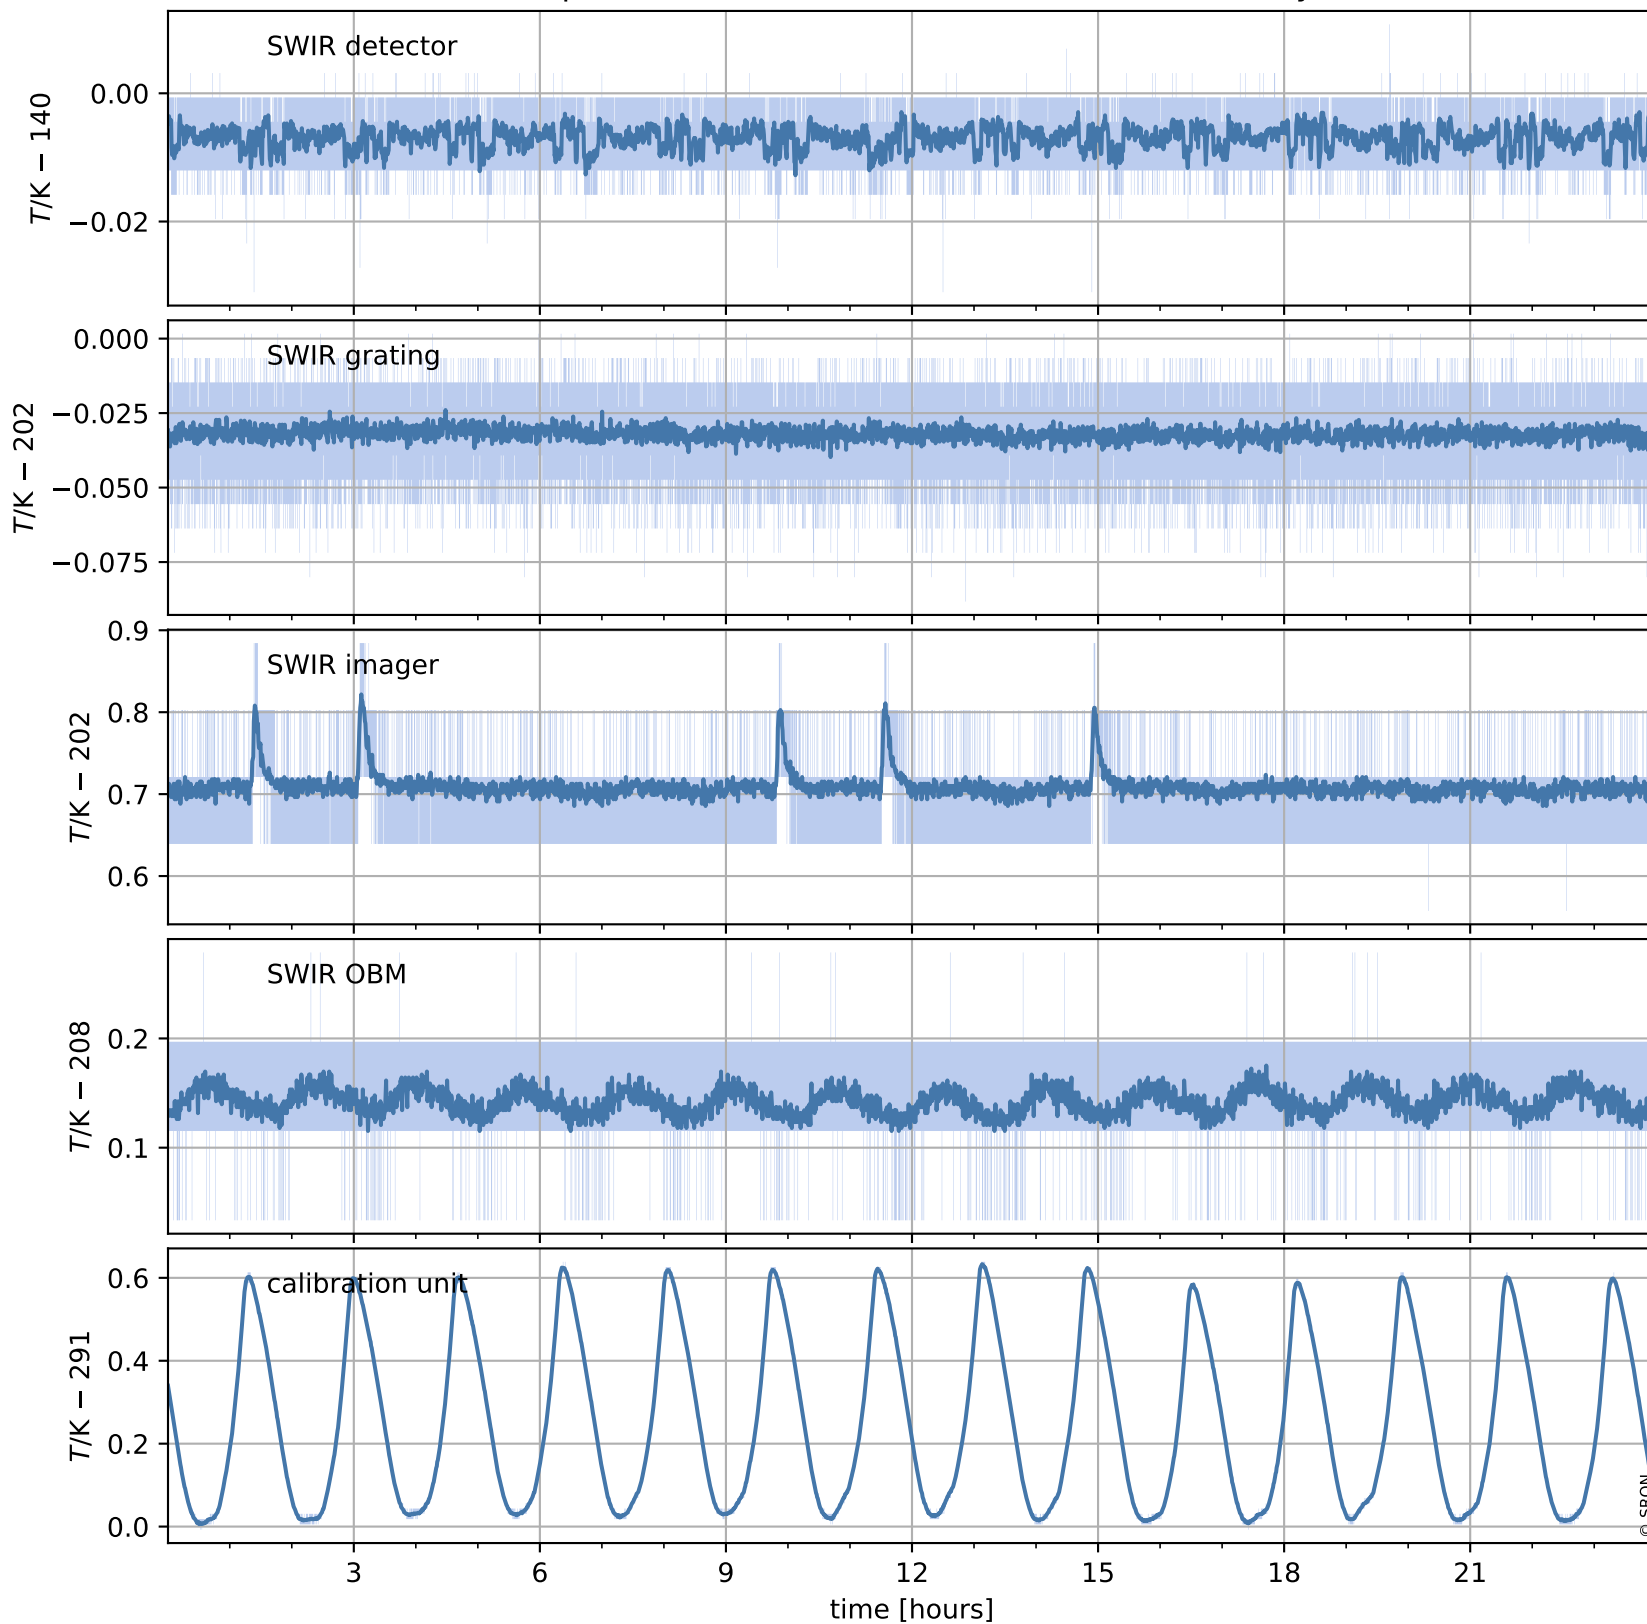

Tropomi SWIR housekeeping data

orbits : [14268, 14281]
coverage : 2020-07-15 / 2020-07-16
created : 2023-08-21T09:01:03

Temperature of sensors relevant for SWIR (one day)

Tropomi SWIR housekeeping data

orbits : [13797, 14281]
coverage : 2020-06-11 / 2020-07-16
created : 2023-08-21T09:01:04

Temperature of sensors relevant for SWIR (last month)

Tropomi SWIR housekeeping data

orbits : [14268, 14281]
coverage : 2020-07-15 / 2020-07-16
created : 2023-08-21T09:01:04

Current and duty cycle of 3 heaters relevant for SWIR (one day)

Tropomi SWIR housekeeping data

orbits : [13797, 14281]
coverage : 2020-06-11 / 2020-07-16
created : 2023-08-21T09:01:04

Current and duty cycle of 3 heaters relevant for SWIR (last month)

Tropomi SWIR housekeeping data