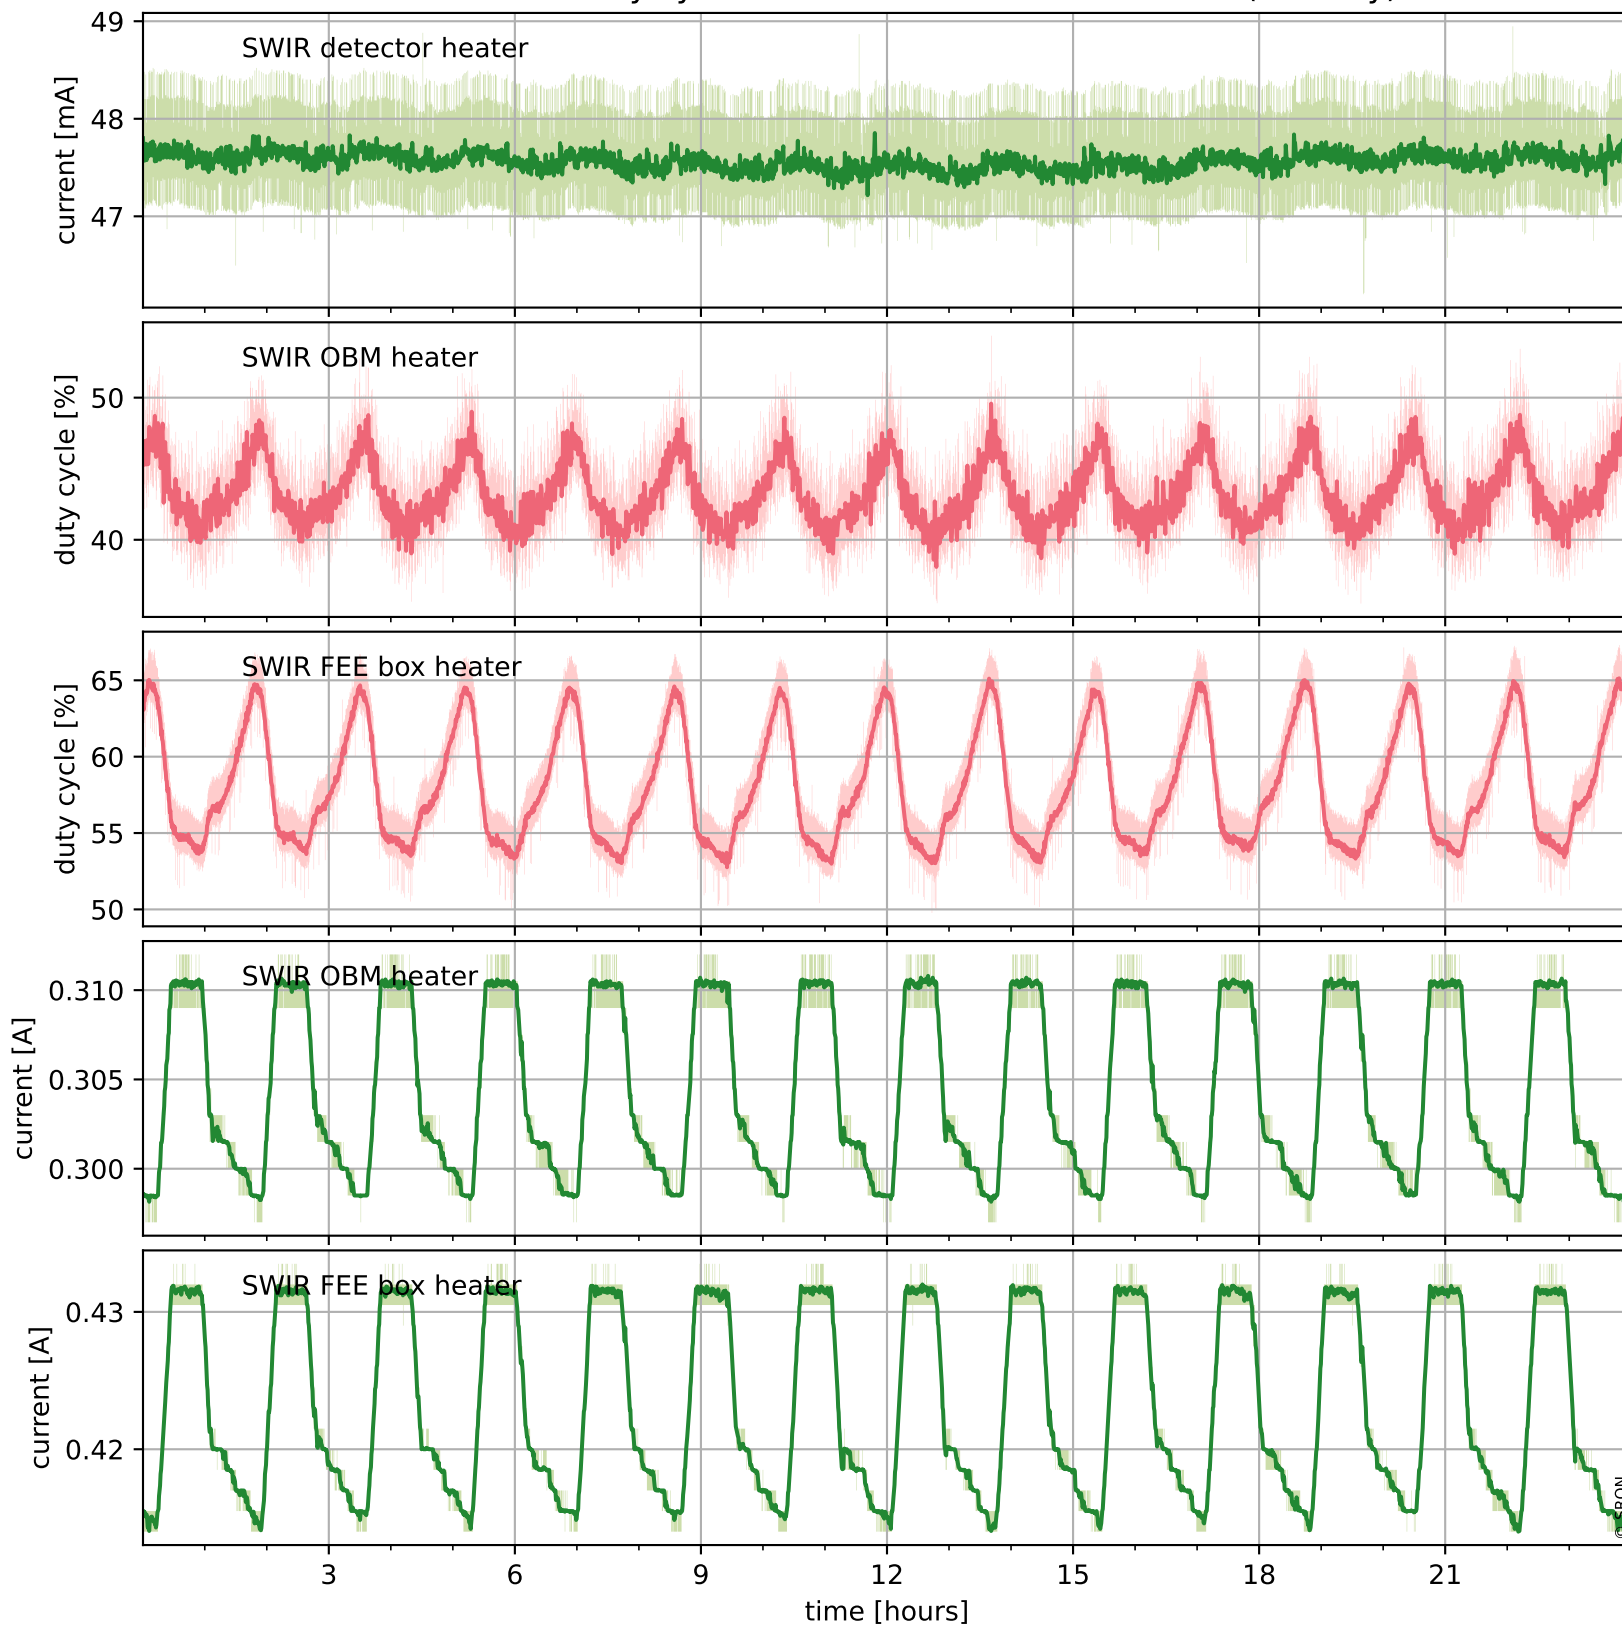

Tropomi SWIR housekeeping data

orbits : [14268, 14281]
coverage : 2020-07-15 / 2020-07-16
created : 2023-08-21T09:01:03

Temperature of sensors relevant for SWIR (one day)

Tropomi SWIR housekeeping data

orbits : [13797, 14281]
coverage : 2020-06-11 / 2020-07-16
created : 2023-08-21T09:01:04

Temperature of sensors relevant for SWIR (last month)

Tropomi SWIR housekeeping data

orbits : [14268, 14281]
coverage : 2020-07-15 / 2020-07-16
created : 2023-08-21T09:01:04

Current and duty cycle of 3 heaters relevant for SWIR (one day)

Tropomi SWIR housekeeping data

orbits : [13797, 14281]
coverage : 2020-06-11 / 2020-07-16
created : 2023-08-21T09:01:04

Current and duty cycle of 3 heaters relevant for SWIR (last month)

Tropomi SWIR housekeeping data

orbits : [14268, 14281]
coverage : 2020-07-15 / 2020-07-16
created : 2023-08-21T09:01:05

Temperature of sensors at the SWIR front-end electronics (one day)

Tropomi SWIR housekeeping data

orbits : [13797, 14281]
coverage : 2020-06-11 / 2020-07-16
created : 2023-08-21T09:01:05