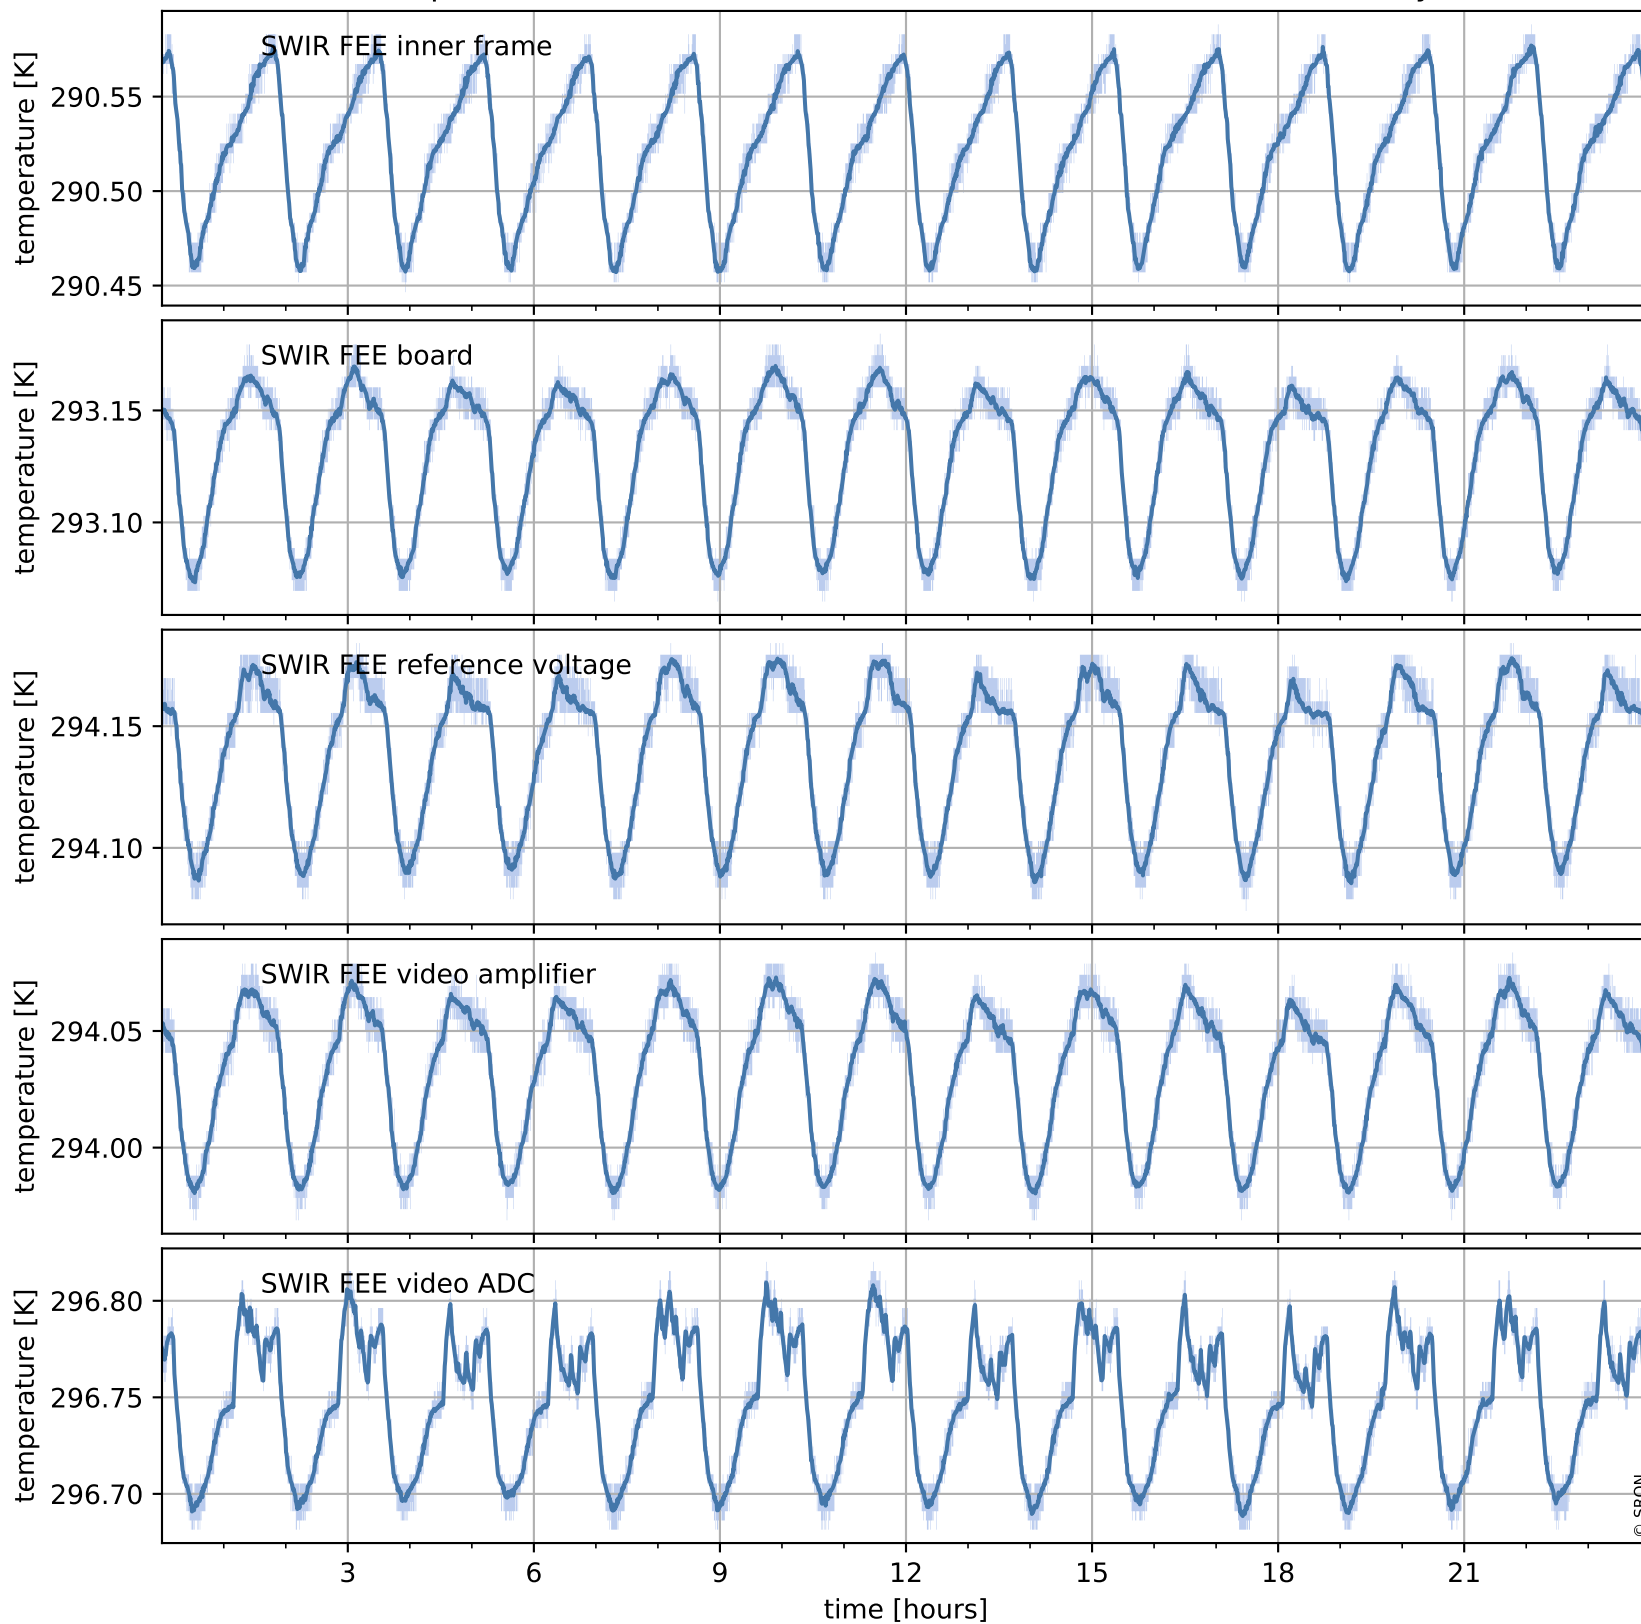

Tropomi SWIR housekeeping data

orbits : [14268, 14281]
coverage : 2020-07-15 / 2020-07-16
created : 2023-08-21T09:01:03

Temperature of sensors relevant for SWIR (one day)

Tropomi SWIR housekeeping data

orbits : [13797, 14281]
coverage : 2020-06-11 / 2020-07-16
created : 2023-08-21T09:01:04

Temperature of sensors relevant for SWIR (last month)

Tropomi SWIR housekeeping data

orbits : [14268, 14281]
coverage : 2020-07-15 / 2020-07-16
created : 2023-08-21T09:01:04

Current and duty cycle of 3 heaters relevant for SWIR (one day)

Tropomi SWIR housekeeping data

orbits : [13797, 14281]
coverage : 2020-06-11 / 2020-07-16
created : 2023-08-21T09:01:04

Current and duty cycle of 3 heaters relevant for SWIR (last month)

Tropomi SWIR housekeeping data

orbits : [14268, 14281]
coverage : 2020-07-15 / 2020-07-16
created : 2023-08-21T09:01:05

Temperature of sensors at the SWIR front-end electronics (one day)

Tropomi SWIR housekeeping data

orbits : [13797, 14281]
coverage : 2020-06-11 / 2020-07-16
created : 2023-08-21T09:01:05