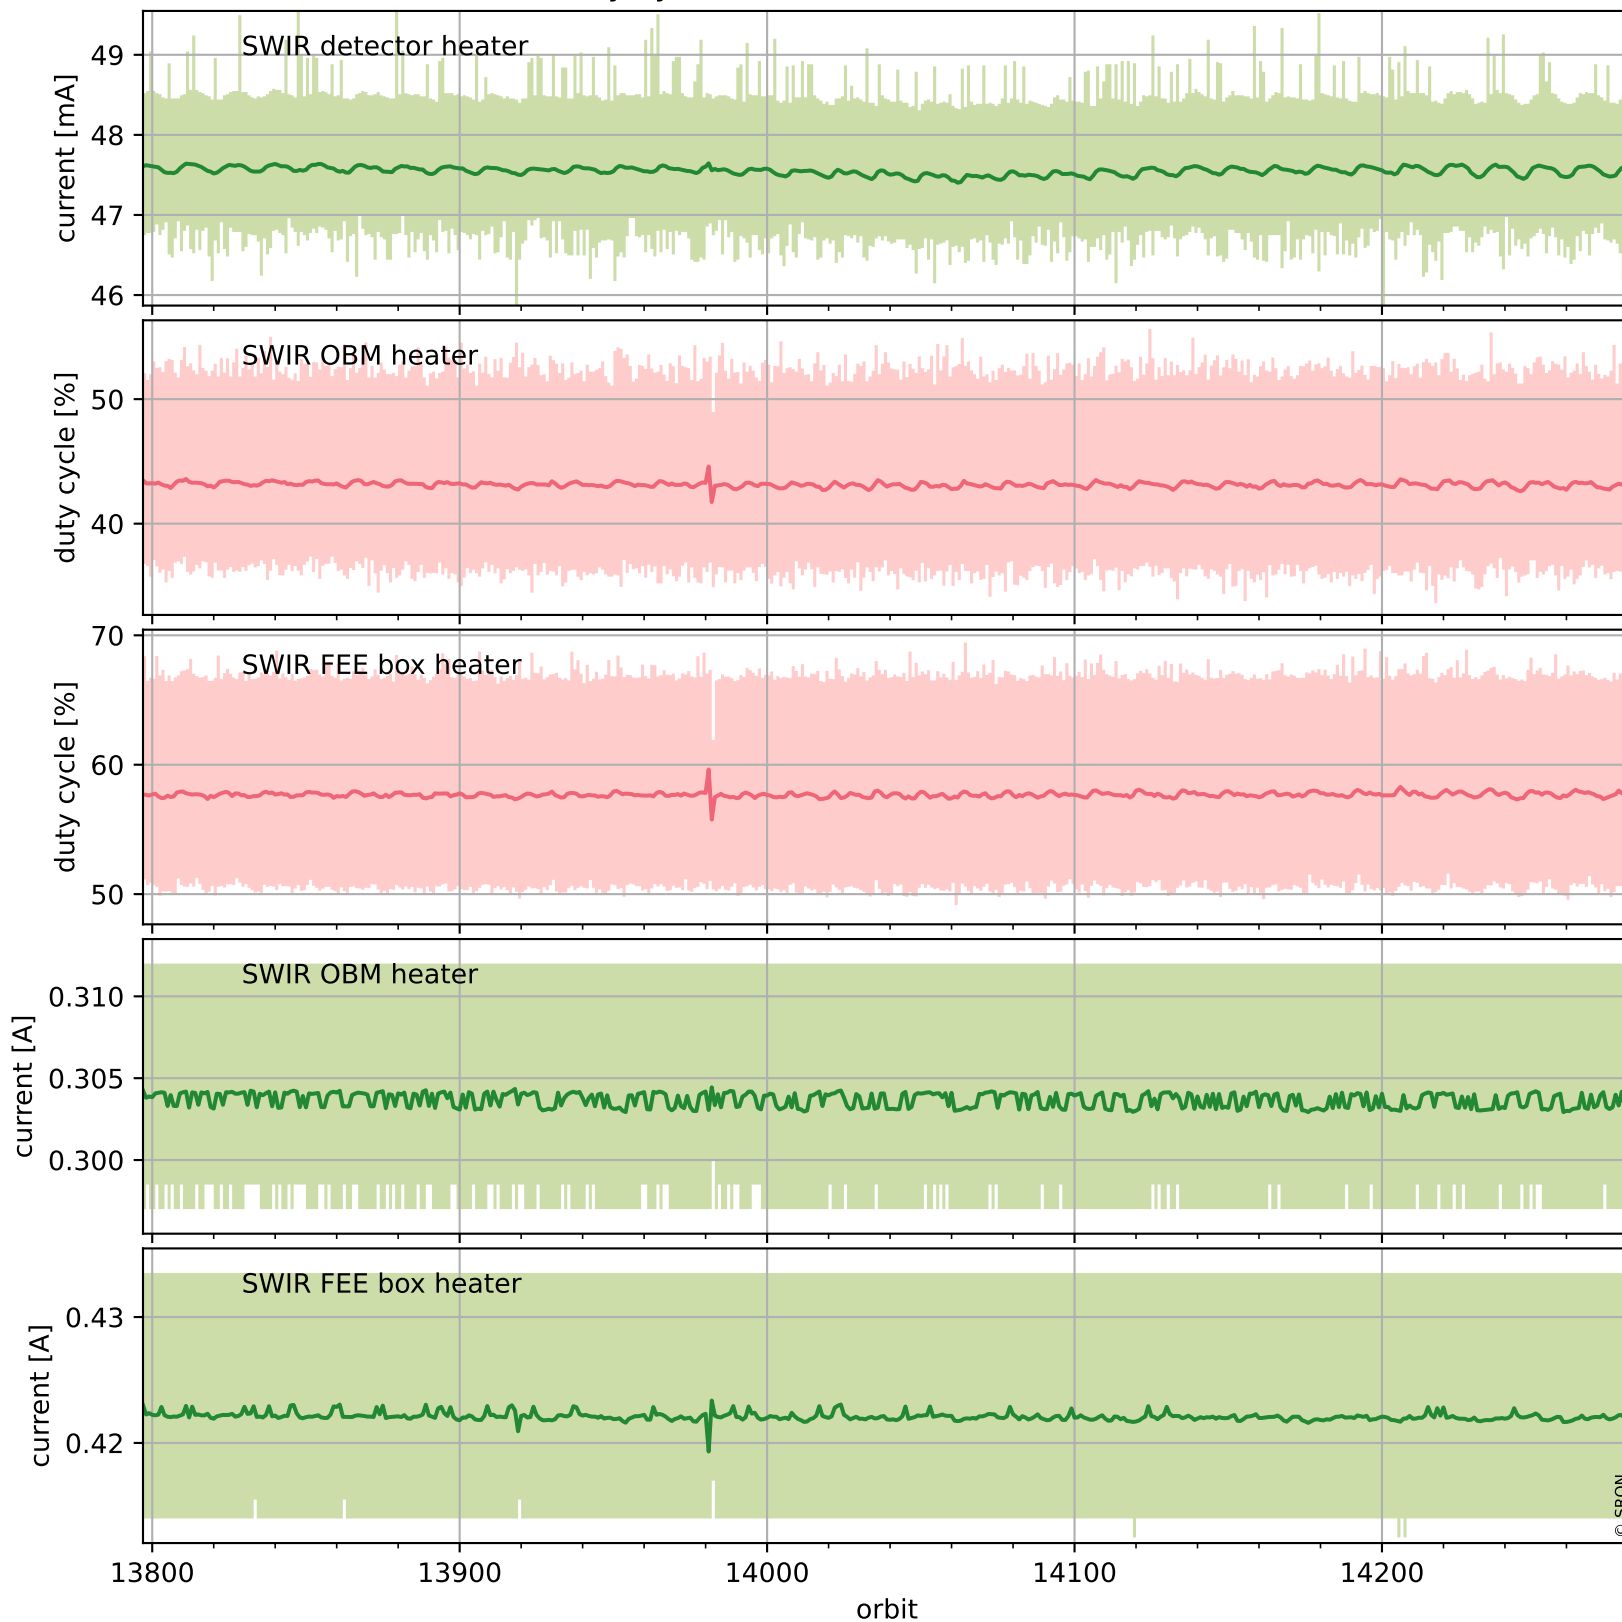

Tropomi SWIR housekeeping data

orbits : [14268, 14281]
coverage : 2020-07-15 / 2020-07-16
created : 2023-08-21T09:01:03

Temperature of sensors relevant for SWIR (one day)

Tropomi SWIR housekeeping data

orbits : [13797, 14281]
coverage : 2020-06-11 / 2020-07-16
created : 2023-08-21T09:01:04

Temperature of sensors relevant for SWIR (last month)

Tropomi SWIR housekeeping data

orbits : [14268, 14281]
coverage : 2020-07-15 / 2020-07-16
created : 2023-08-21T09:01:04

Current and duty cycle of 3 heaters relevant for SWIR (one day)

Tropomi SWIR housekeeping data

orbits : [13797, 14281]
coverage : 2020-06-11 / 2020-07-16
created : 2023-08-21T09:01:04

Current and duty cycle of 3 heaters relevant for SWIR (last month)

Tropomi SWIR housekeeping data

orbits : [14268, 14281]
coverage : 2020-07-15 / 2020-07-16
created : 2023-08-21T09:01:05

Temperature of sensors at the SWIR front-end electronics (one day)

Tropomi SWIR housekeeping data

orbits : [13797, 14281]
coverage : 2020-06-11 / 2020-07-16
created : 2023-08-21T09:01:05