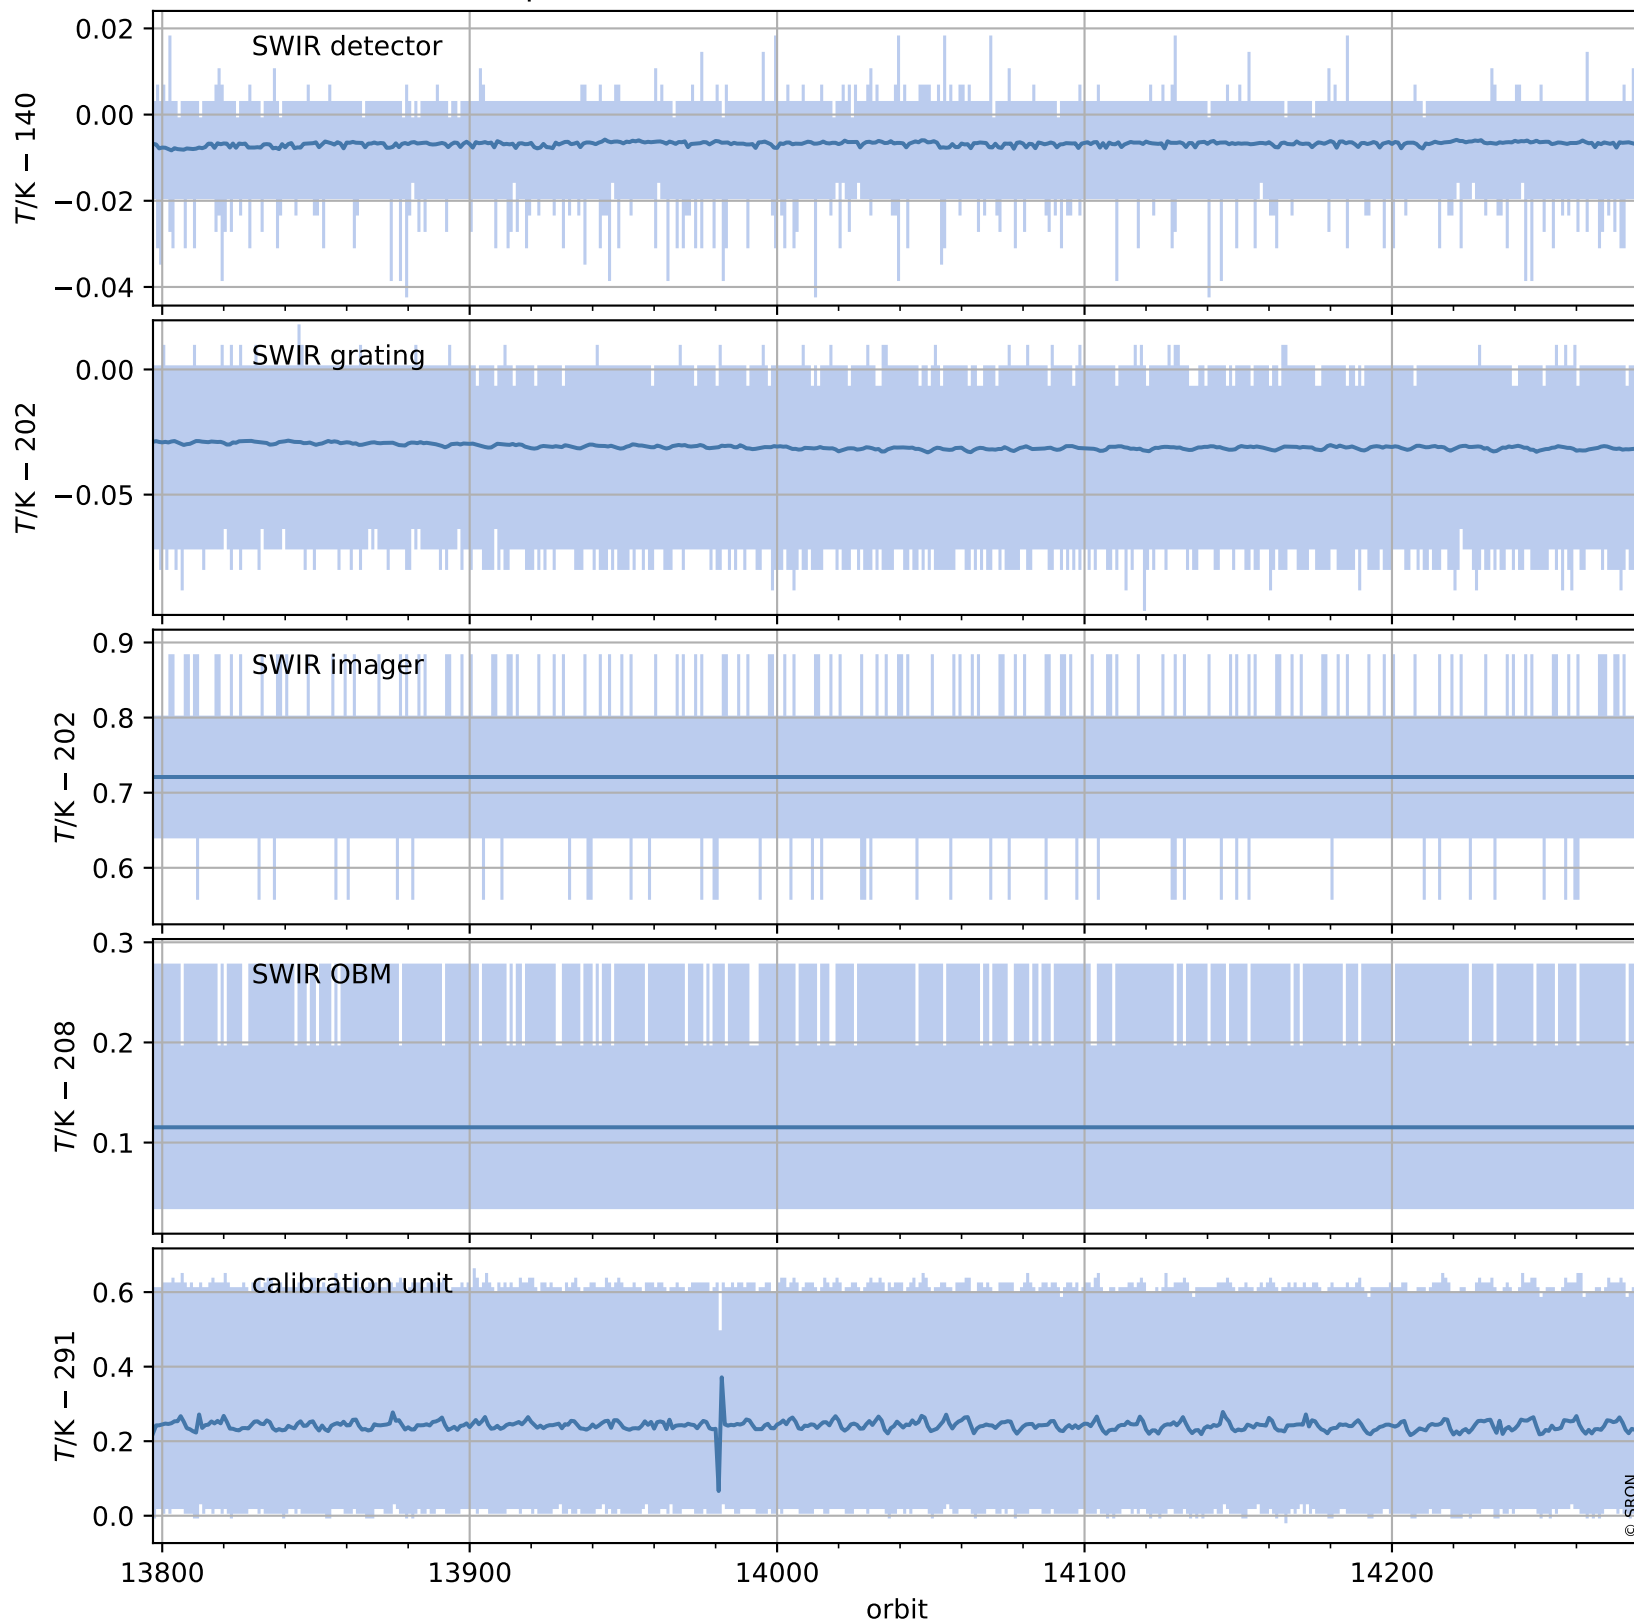

Tropomi SWIR housekeeping data

orbits : [14268, 14281]
coverage : 2020-07-15 / 2020-07-16
created : 2023-08-21T09:01:03

Temperature of sensors relevant for SWIR (one day)

Tropomi SWIR housekeeping data

orbits : [13797, 14281]
coverage : 2020-06-11 / 2020-07-16
created : 2023-08-21T09:01:04

Temperature of sensors relevant for SWIR (last month)

Tropomi SWIR housekeeping data

orbits : [14268, 14281]
coverage : 2020-07-15 / 2020-07-16
created : 2023-08-21T09:01:04

Current and duty cycle of 3 heaters relevant for SWIR (one day)

Tropomi SWIR housekeeping data

orbits : [13797, 14281]
coverage : 2020-06-11 / 2020-07-16
created : 2023-08-21T09:01:04

Current and duty cycle of 3 heaters relevant for SWIR (last month)

Tropomi SWIR housekeeping data

orbits : [14268, 14281]
coverage : 2020-07-15 / 2020-07-16
created : 2023-08-21T09:01:05

Temperature of sensors at the SWIR front-end electronics (one day)

Tropomi SWIR housekeeping data

orbits : [13797, 14281]
coverage : 2020-06-11 / 2020-07-16
created : 2023-08-21T09:01:05