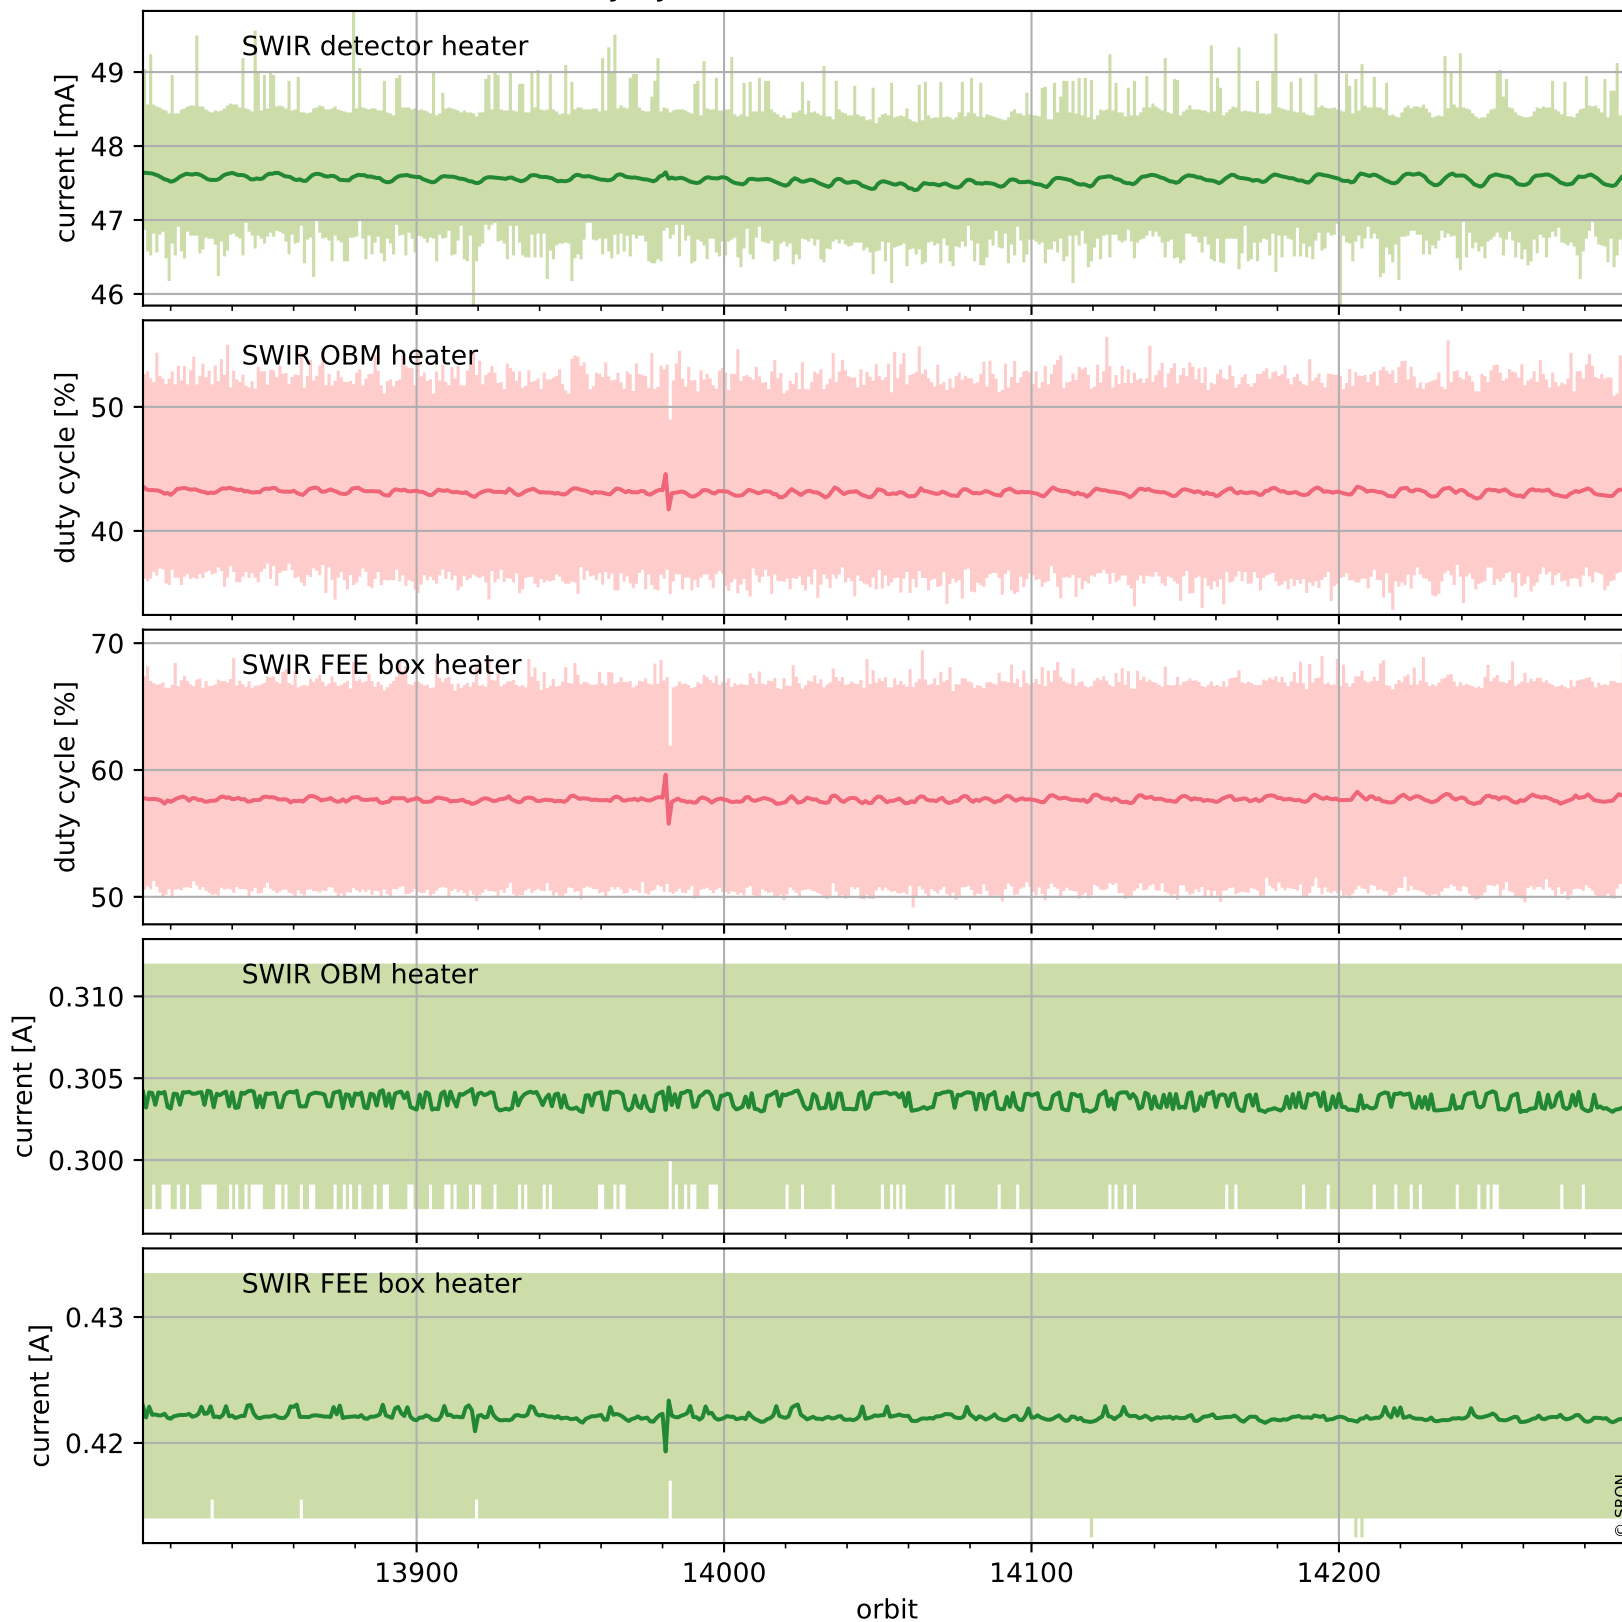

Tropomi SWIR housekeeping data

orbits : [13811, 14295]
coverage : 2020-06-12 / 2020-07-17
created : 2023-08-21T09:01:07

Current and duty cycle of 3 heaters relevant for SWIR (last month)