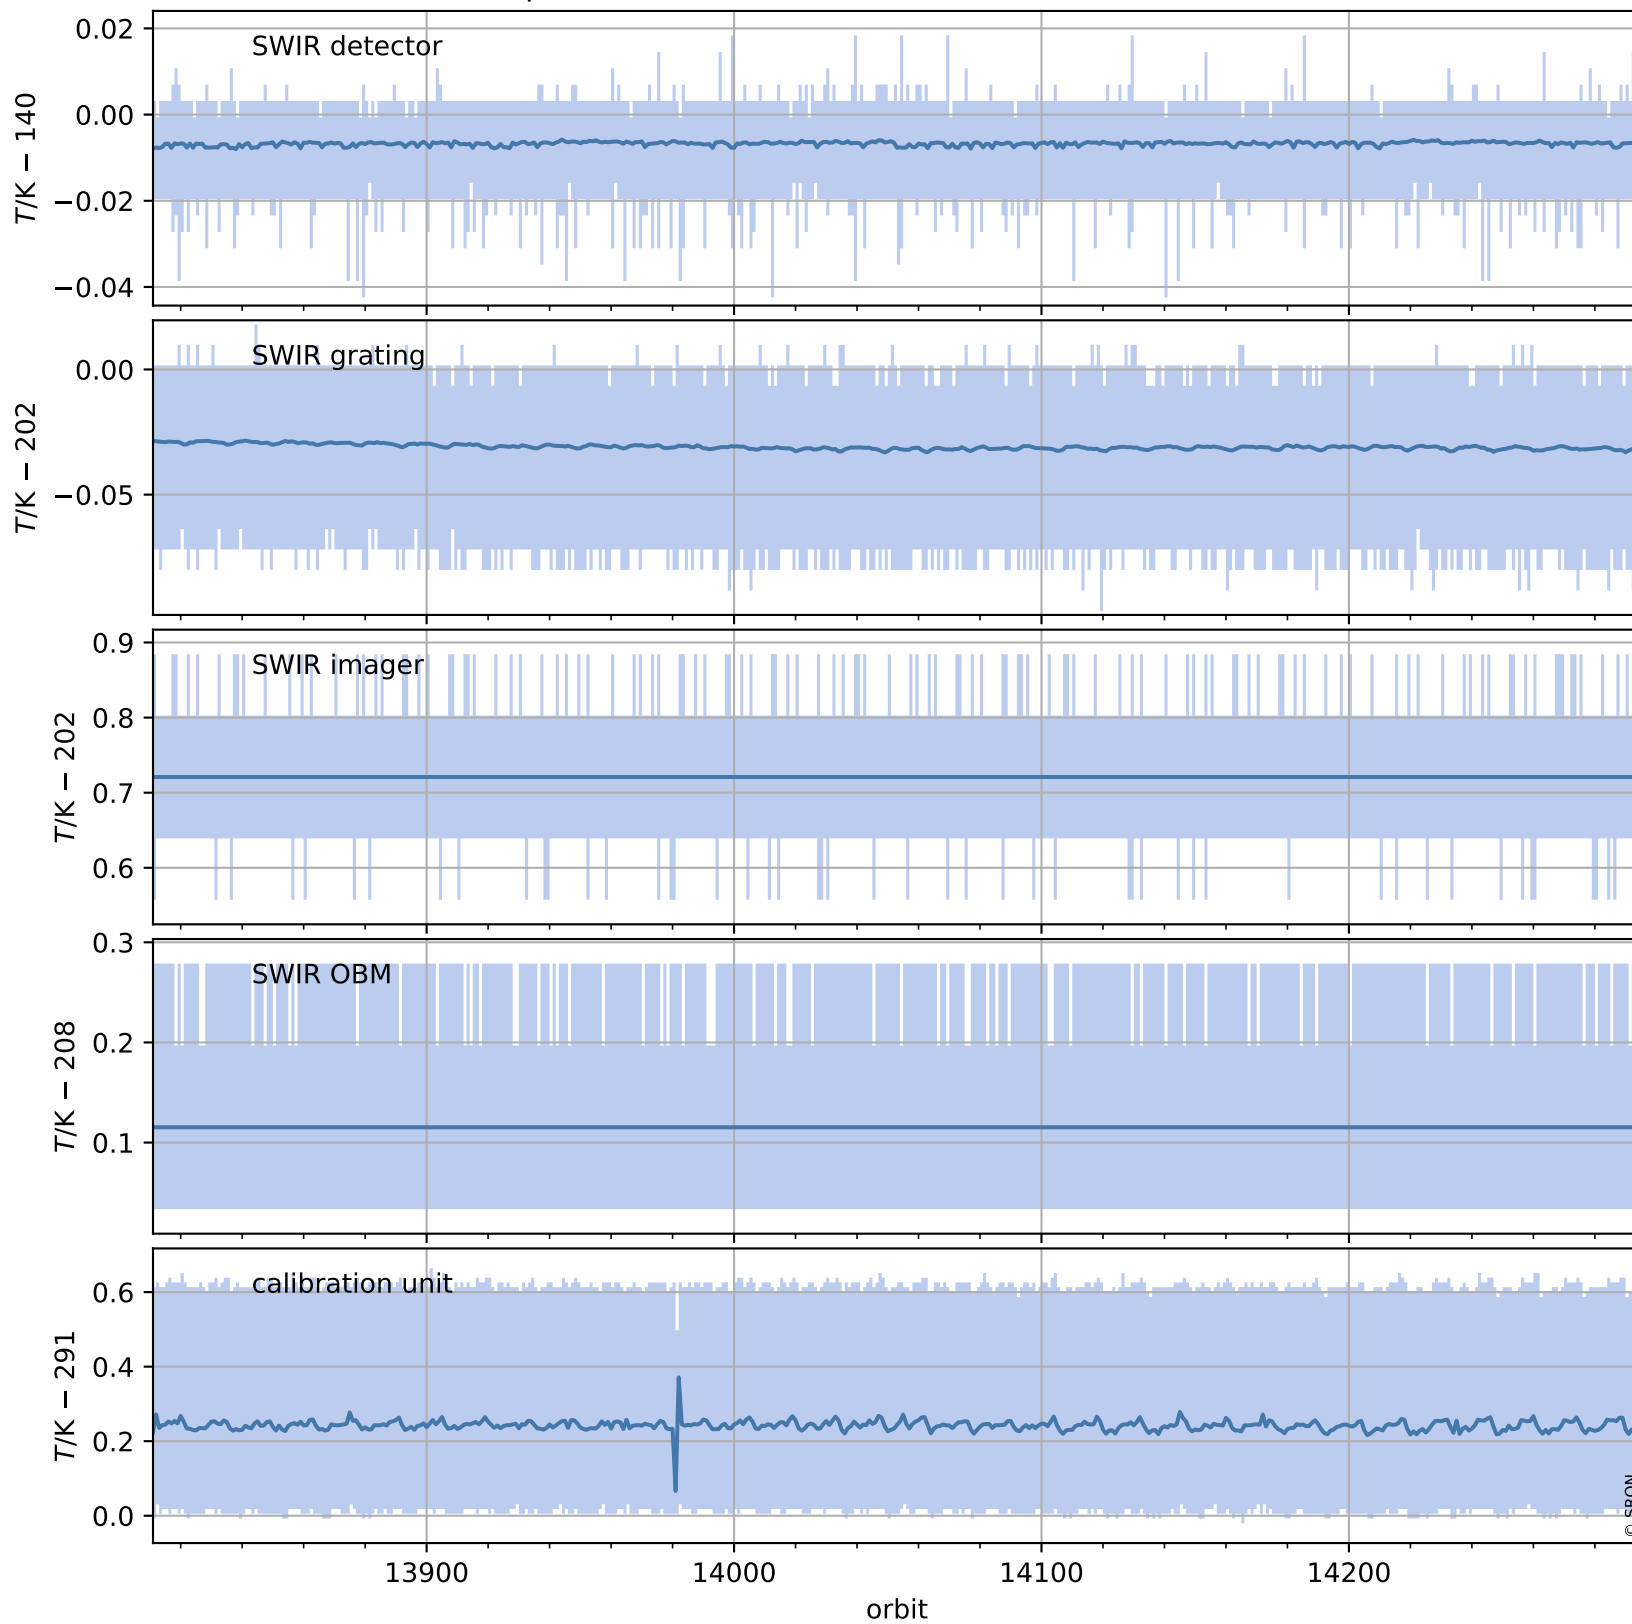

# Tropomi SWIR housekeeping data

orbits : [14282, 14295]  
coverage : 2020-07-16 / 2020-07-17  
created : 2023-08-21T09:01:06

## Temperature of sensors relevant for SWIR (one day)

# Tropomi SWIR housekeeping data

orbits : [13811, 14295]  
coverage : 2020-06-12 / 2020-07-17  
created : 2023-08-21T09:01:06

## Temperature of sensors relevant for SWIR (last month)