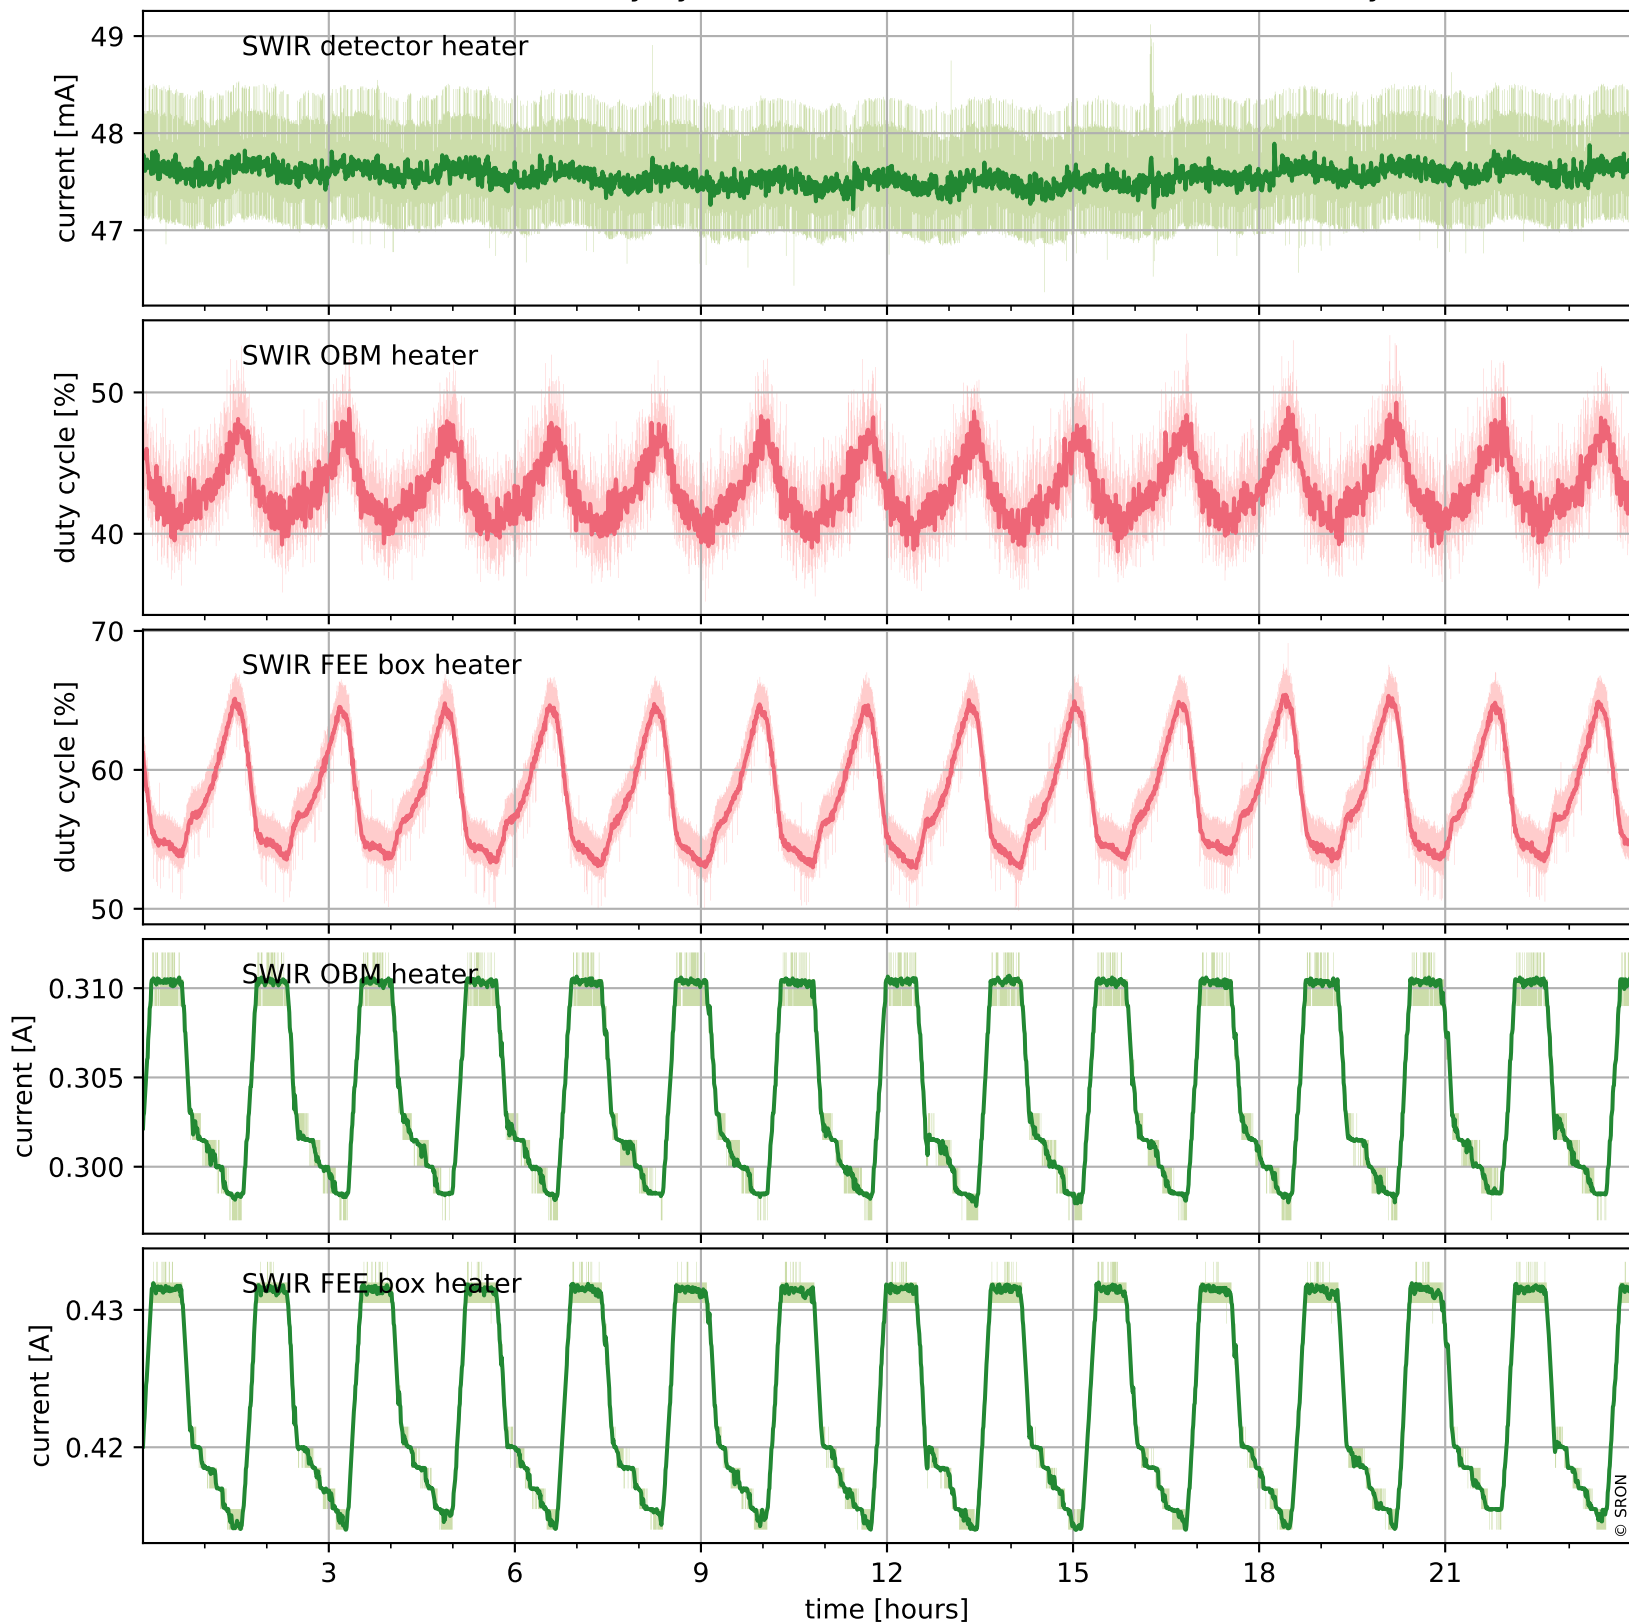

Tropomi SWIR housekeeping data

orbits : [14282, 14295]
coverage : 2020-07-16 / 2020-07-17
created : 2023-08-21T09:01:06

Current and duty cycle of 3 heaters relevant for SWIR (one day)