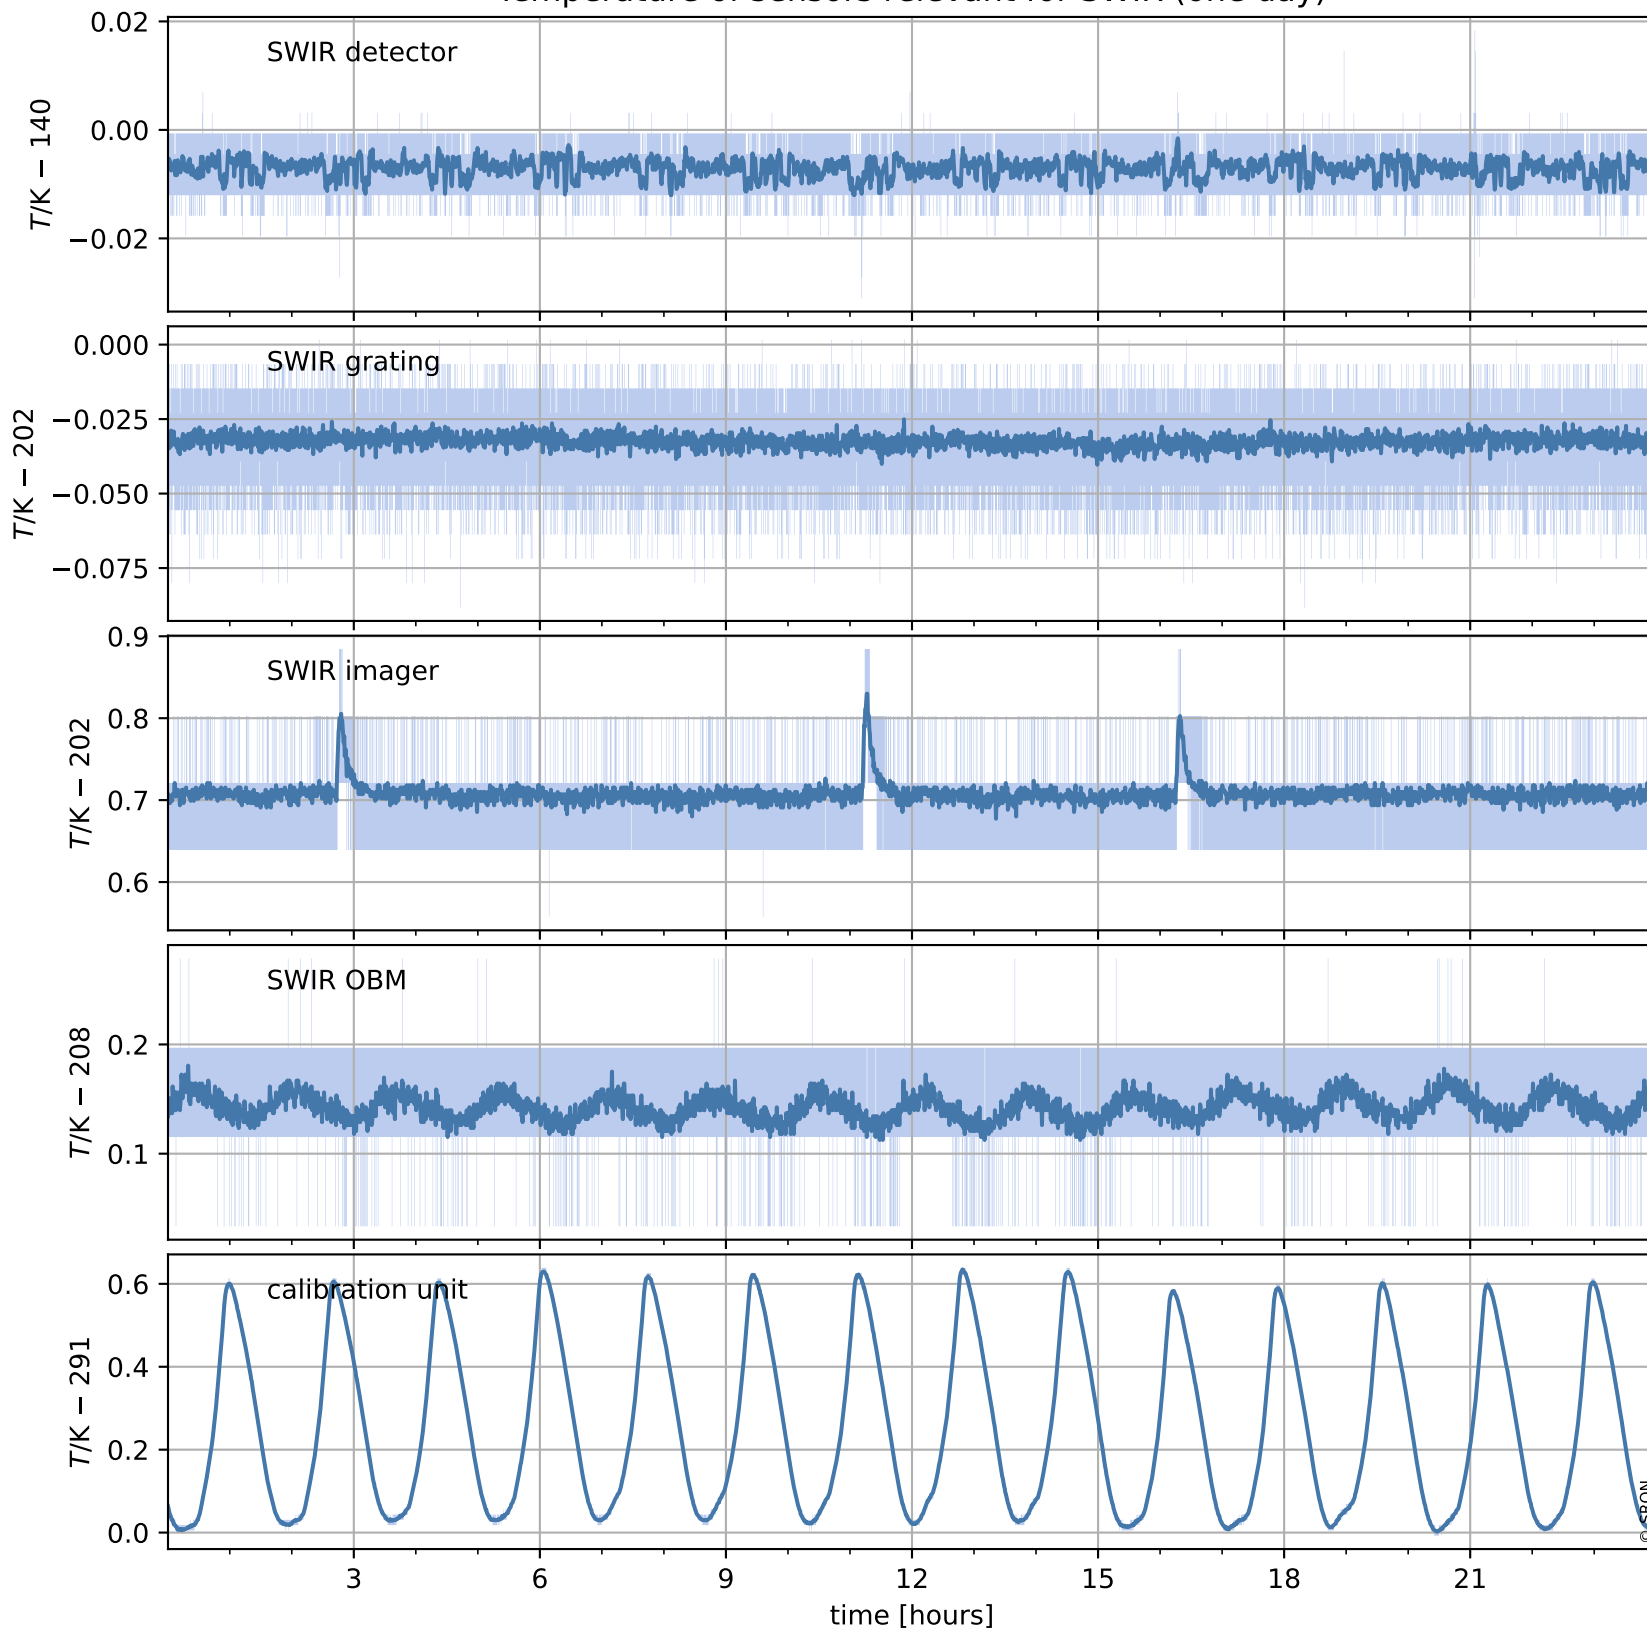

# Tropomi SWIR housekeeping data

orbits : [14282, 14295]  
coverage : 2020-07-16 / 2020-07-17  
created : 2023-08-21T09:01:06

## Temperature of sensors relevant for SWIR (one day)

## Temperature of sensors relevant for SWIR (last month)