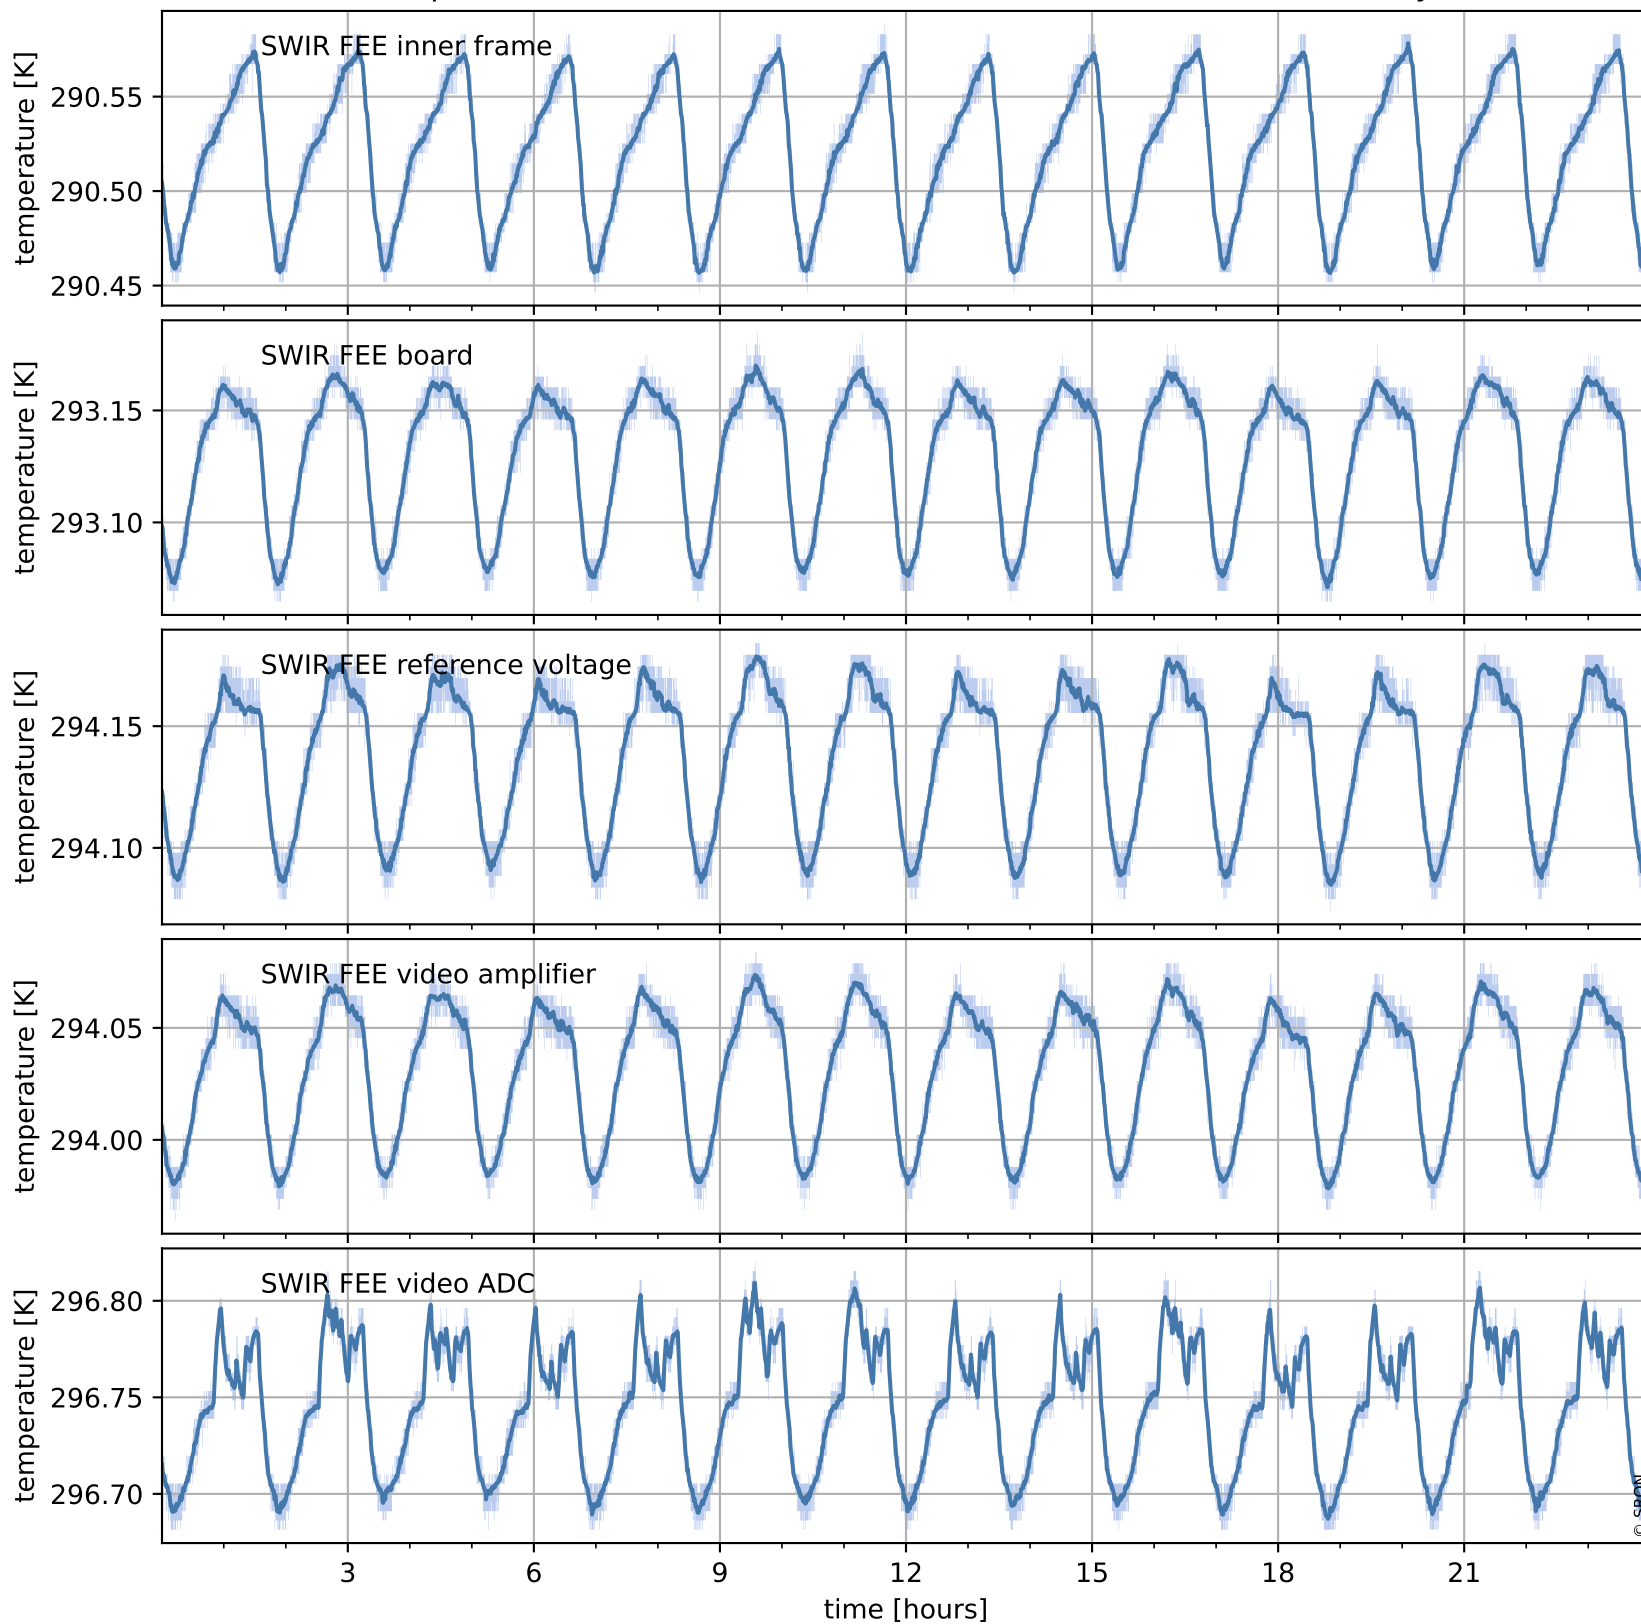

Tropomi SWIR housekeeping data

orbits : [14282, 14295]
coverage : 2020-07-16 / 2020-07-17
created : 2023-08-21T09:01:07

Temperature of sensors at the SWIR front-end electronics (one day)