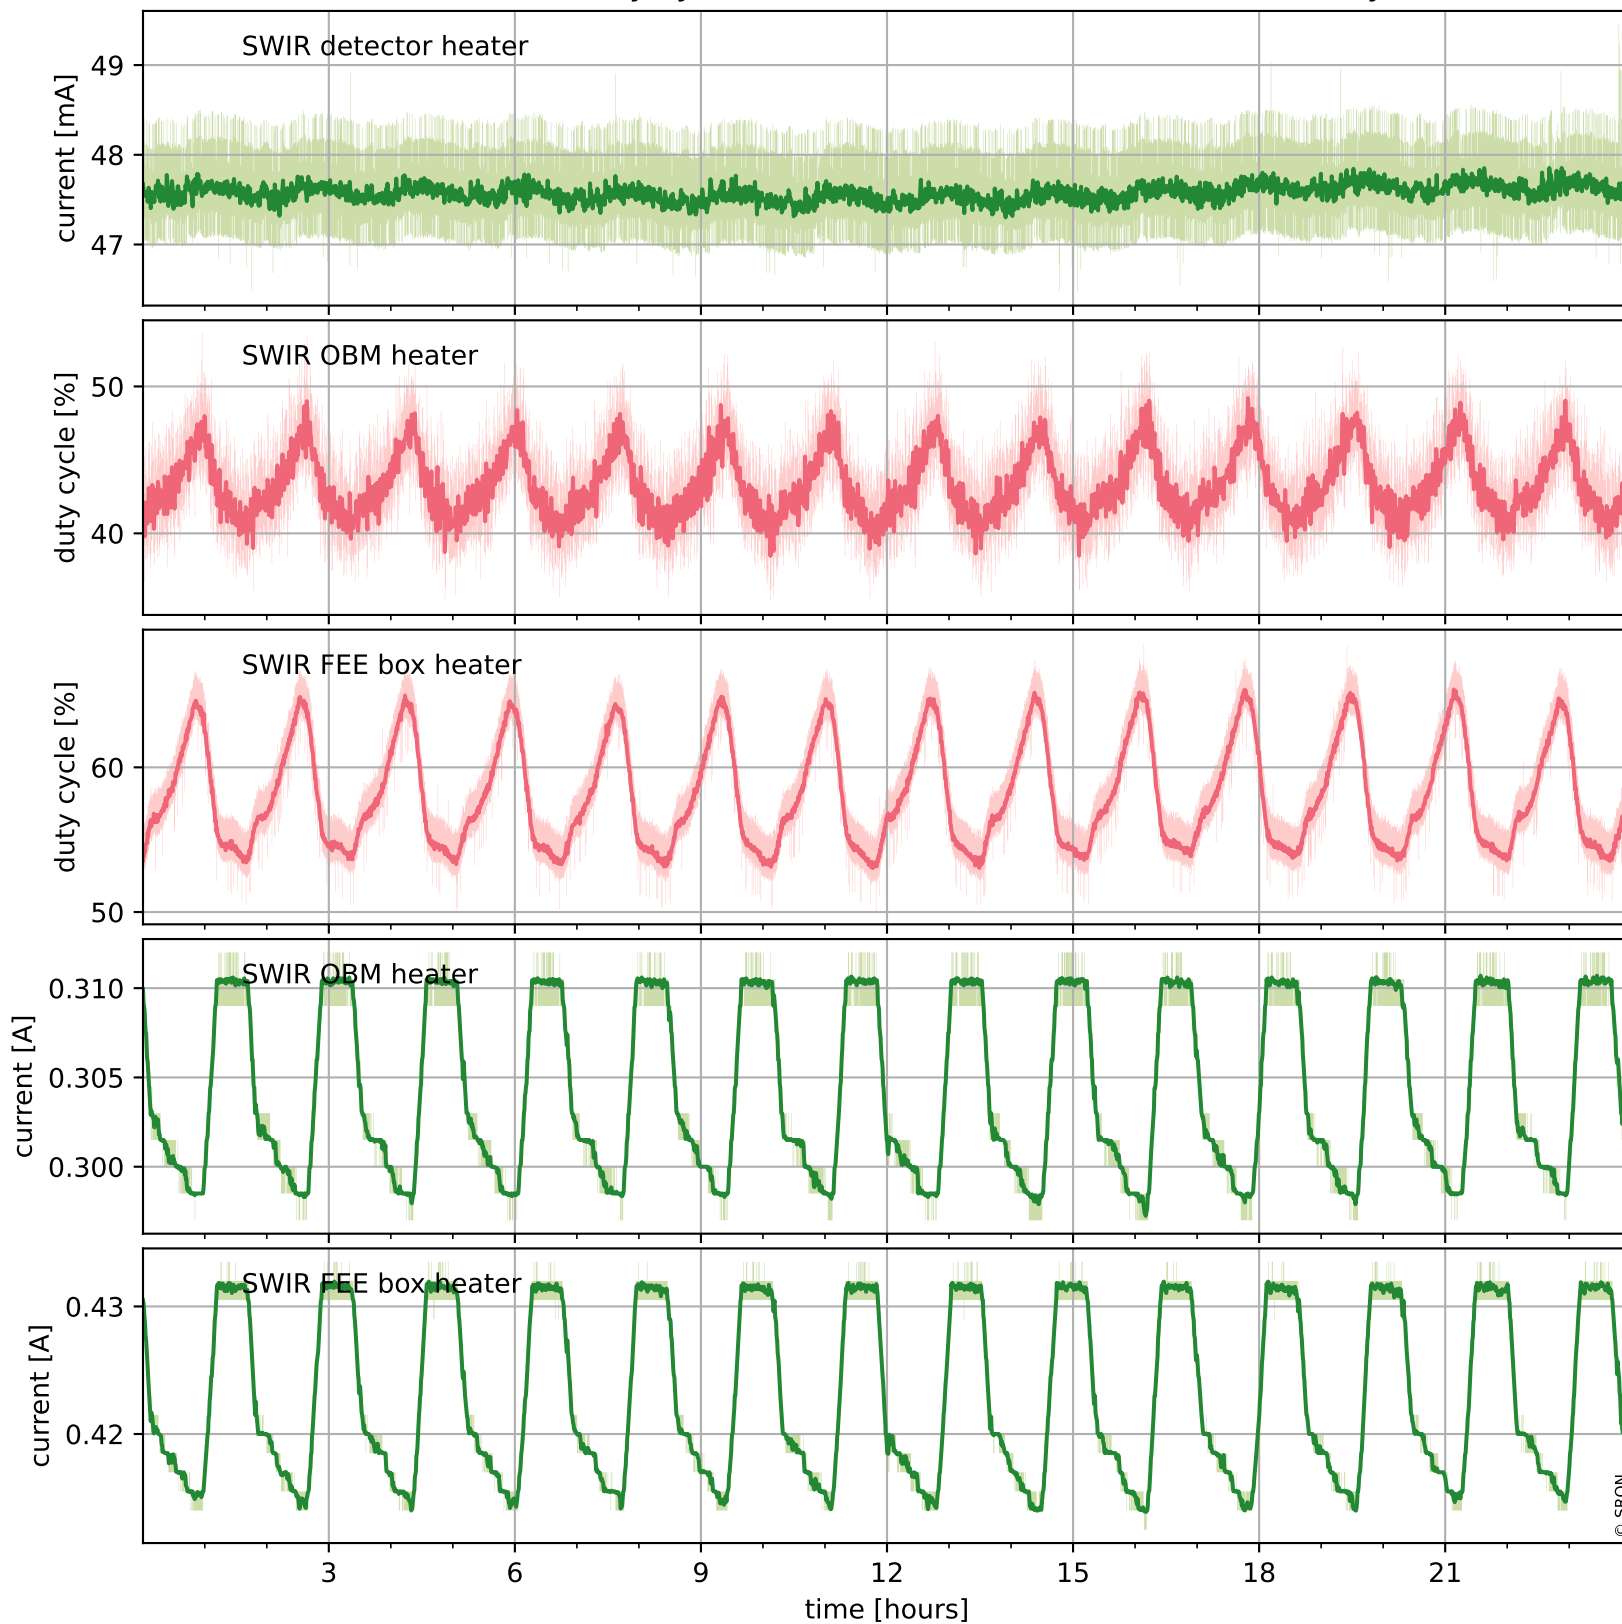

Tropomi SWIR housekeeping data

orbits : [14310, 14323]
coverage : 2020-07-18 / 2020-07-19
created : 2023-08-21T09:01:11

Current and duty cycle of 3 heaters relevant for SWIR (one day)