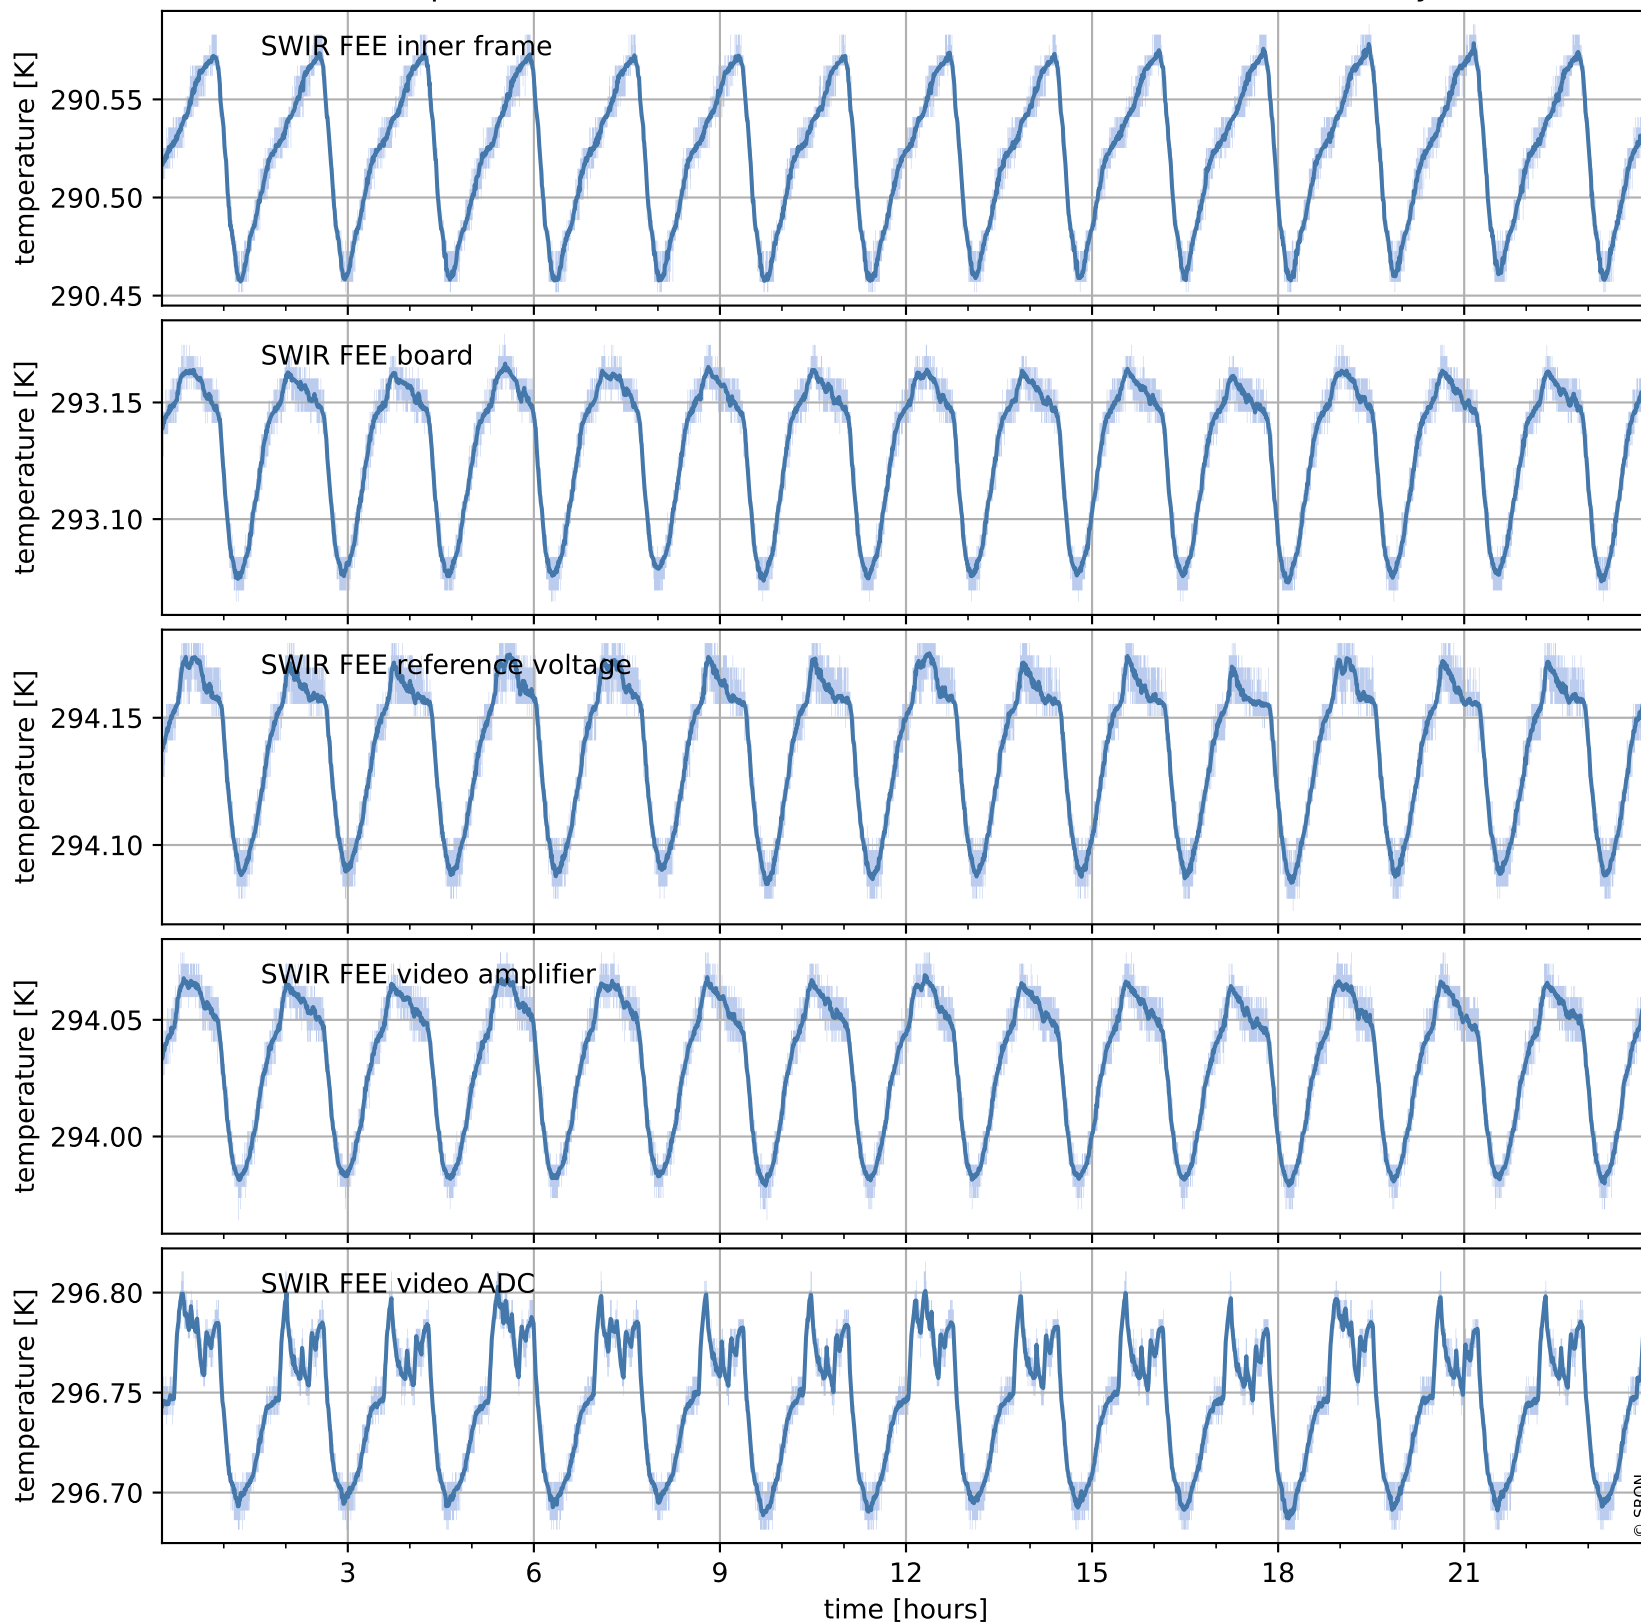

Tropomi SWIR housekeeping data

orbits : [14310, 14323]
coverage : 2020-07-18 / 2020-07-19
created : 2023-08-21T09:01:12

Temperature of sensors at the SWIR front-end electronics (one day)