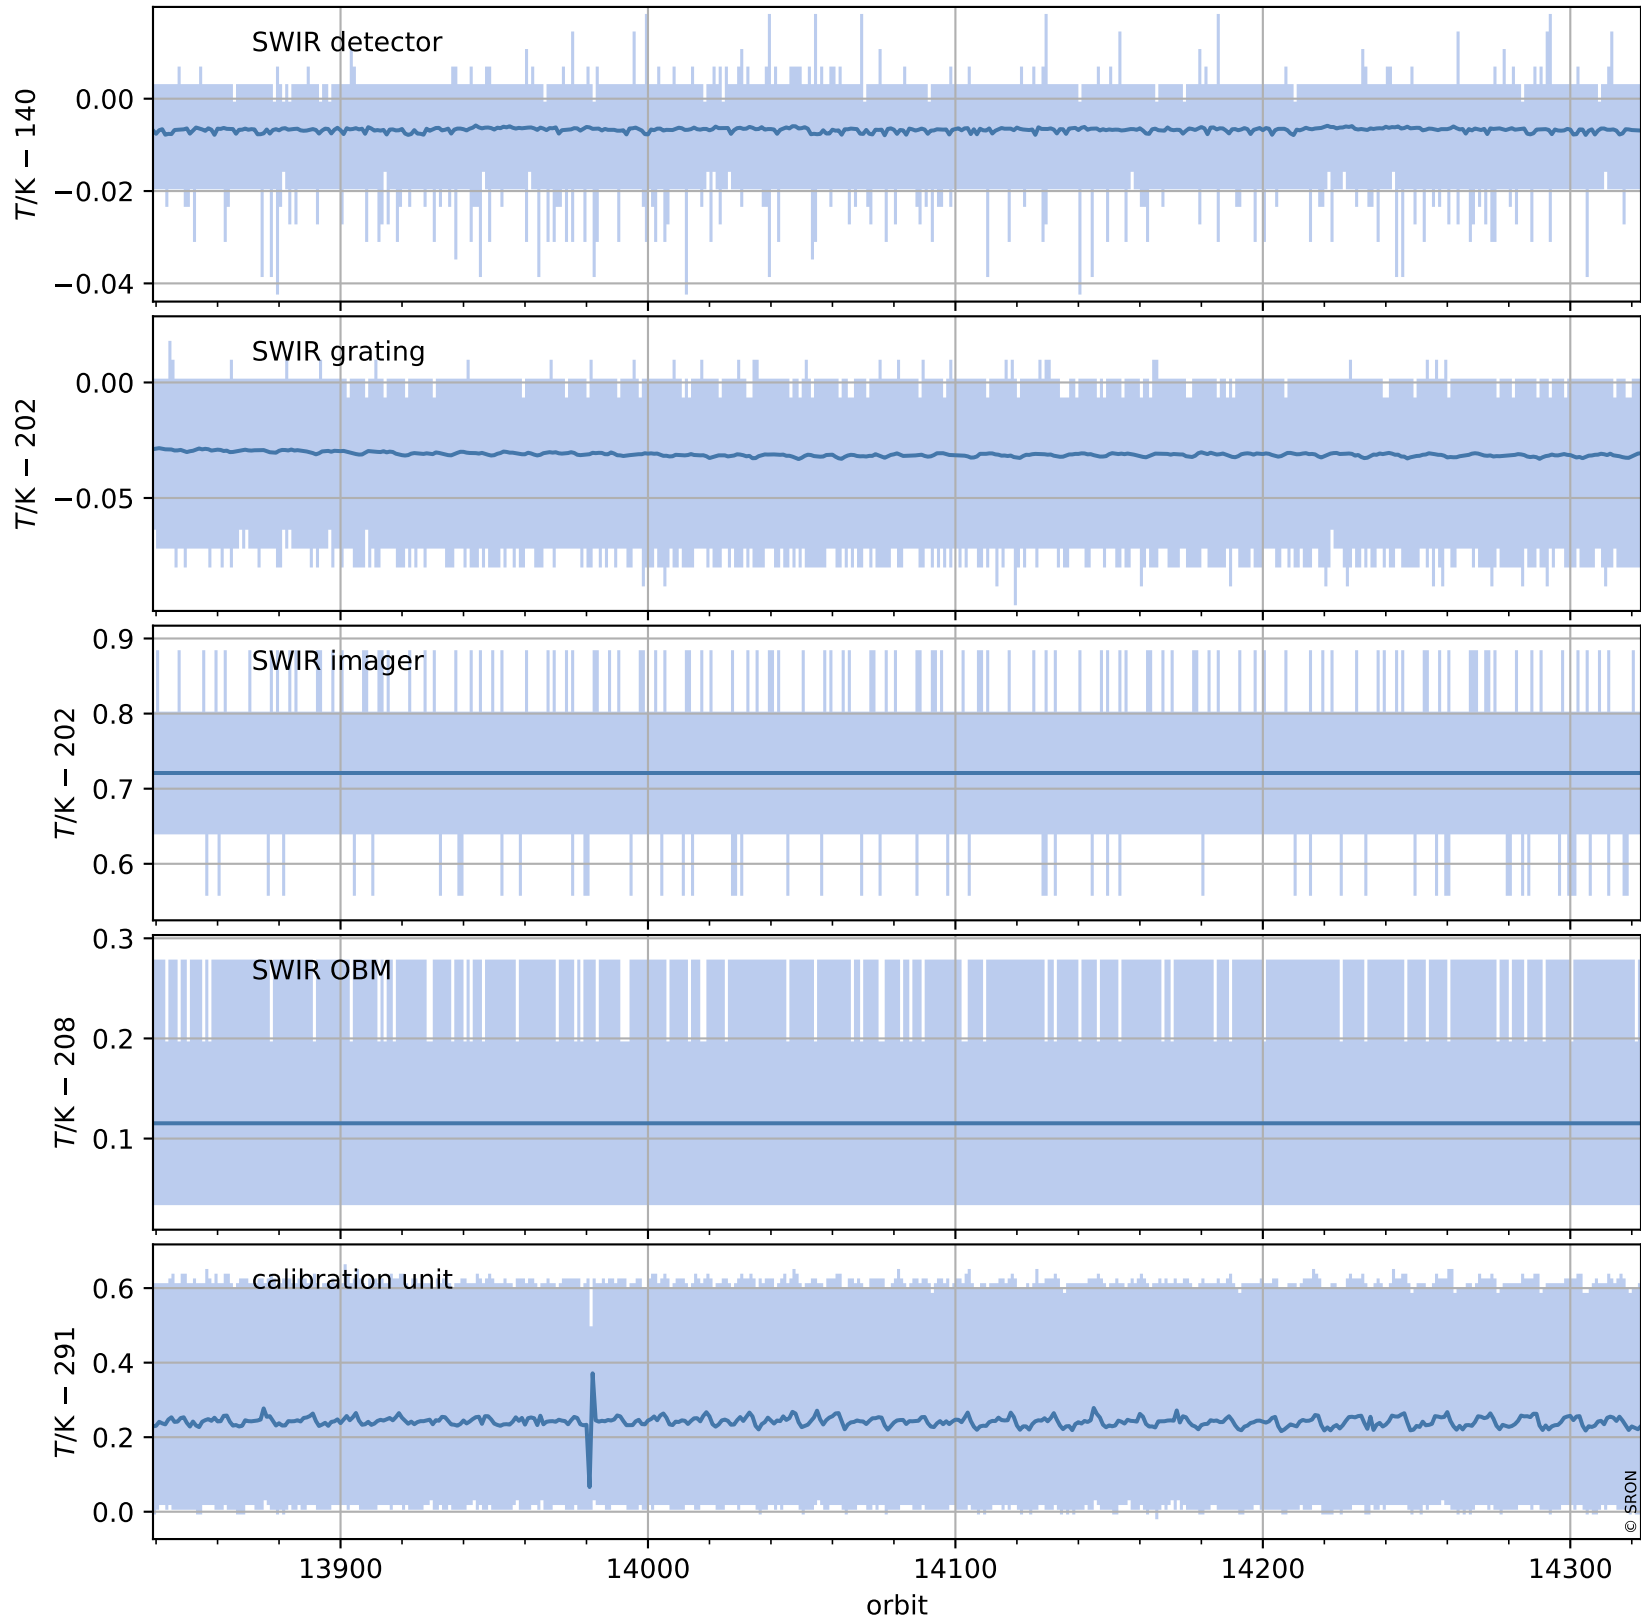

# Tropomi SWIR housekeeping data

orbits : [14310, 14323]  
coverage : 2020-07-18 / 2020-07-19  
created : 2023-08-21T09:01:10

## Temperature of sensors relevant for SWIR (one day)

# Tropomi SWIR housekeeping data

orbits : [13839, 14323]  
coverage : 2020-06-14 / 2020-07-19  
created : 2023-08-21T09:01:11

## Temperature of sensors relevant for SWIR (last month)