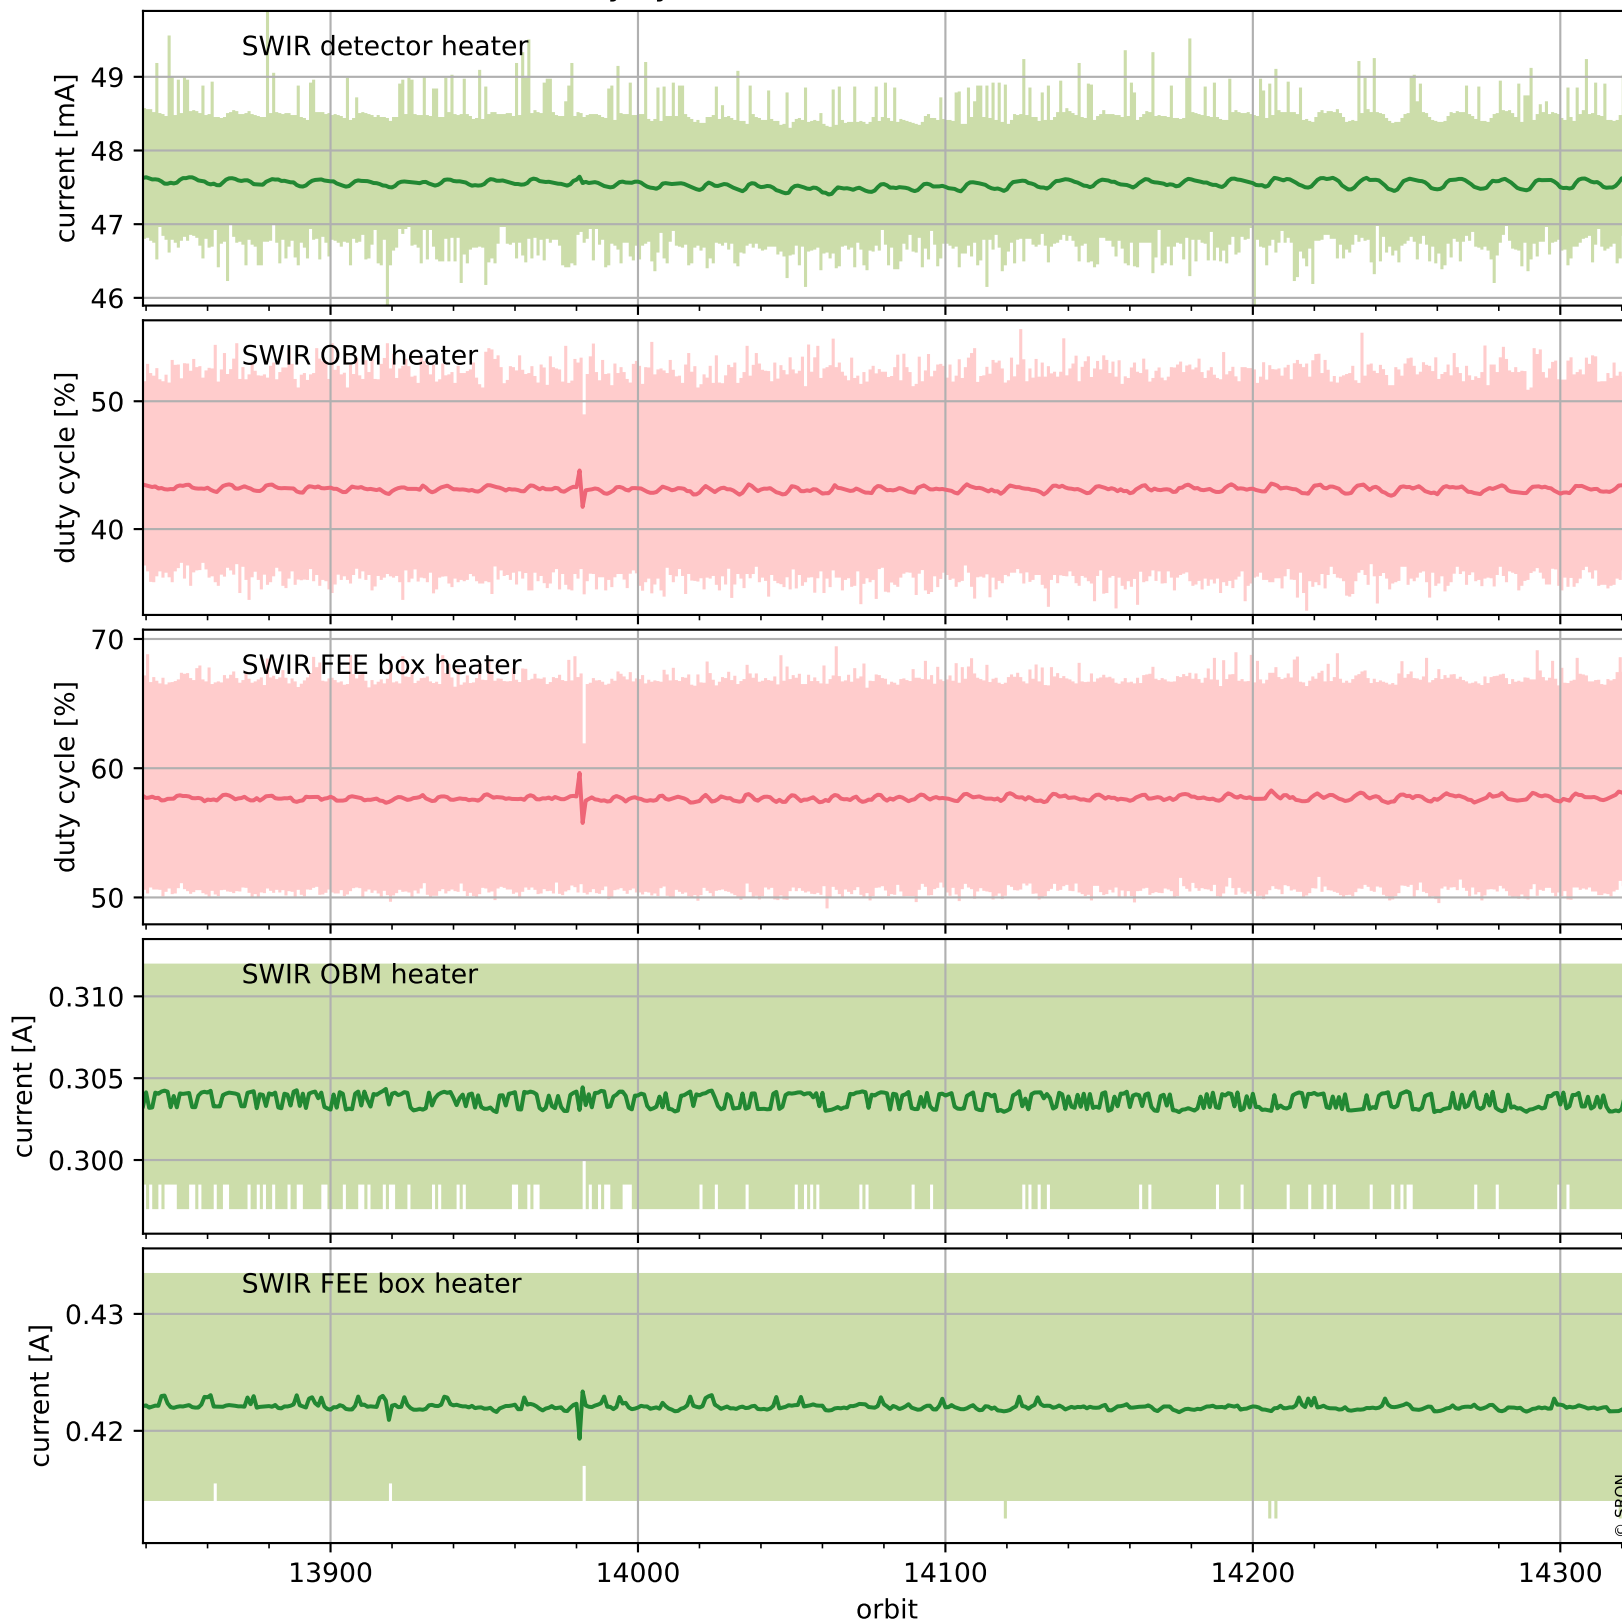

Tropomi SWIR housekeeping data

orbits : [13839, 14323]
coverage : 2020-06-14 / 2020-07-19
created : 2023-08-21T09:01:11

Current and duty cycle of 3 heaters relevant for SWIR (last month)