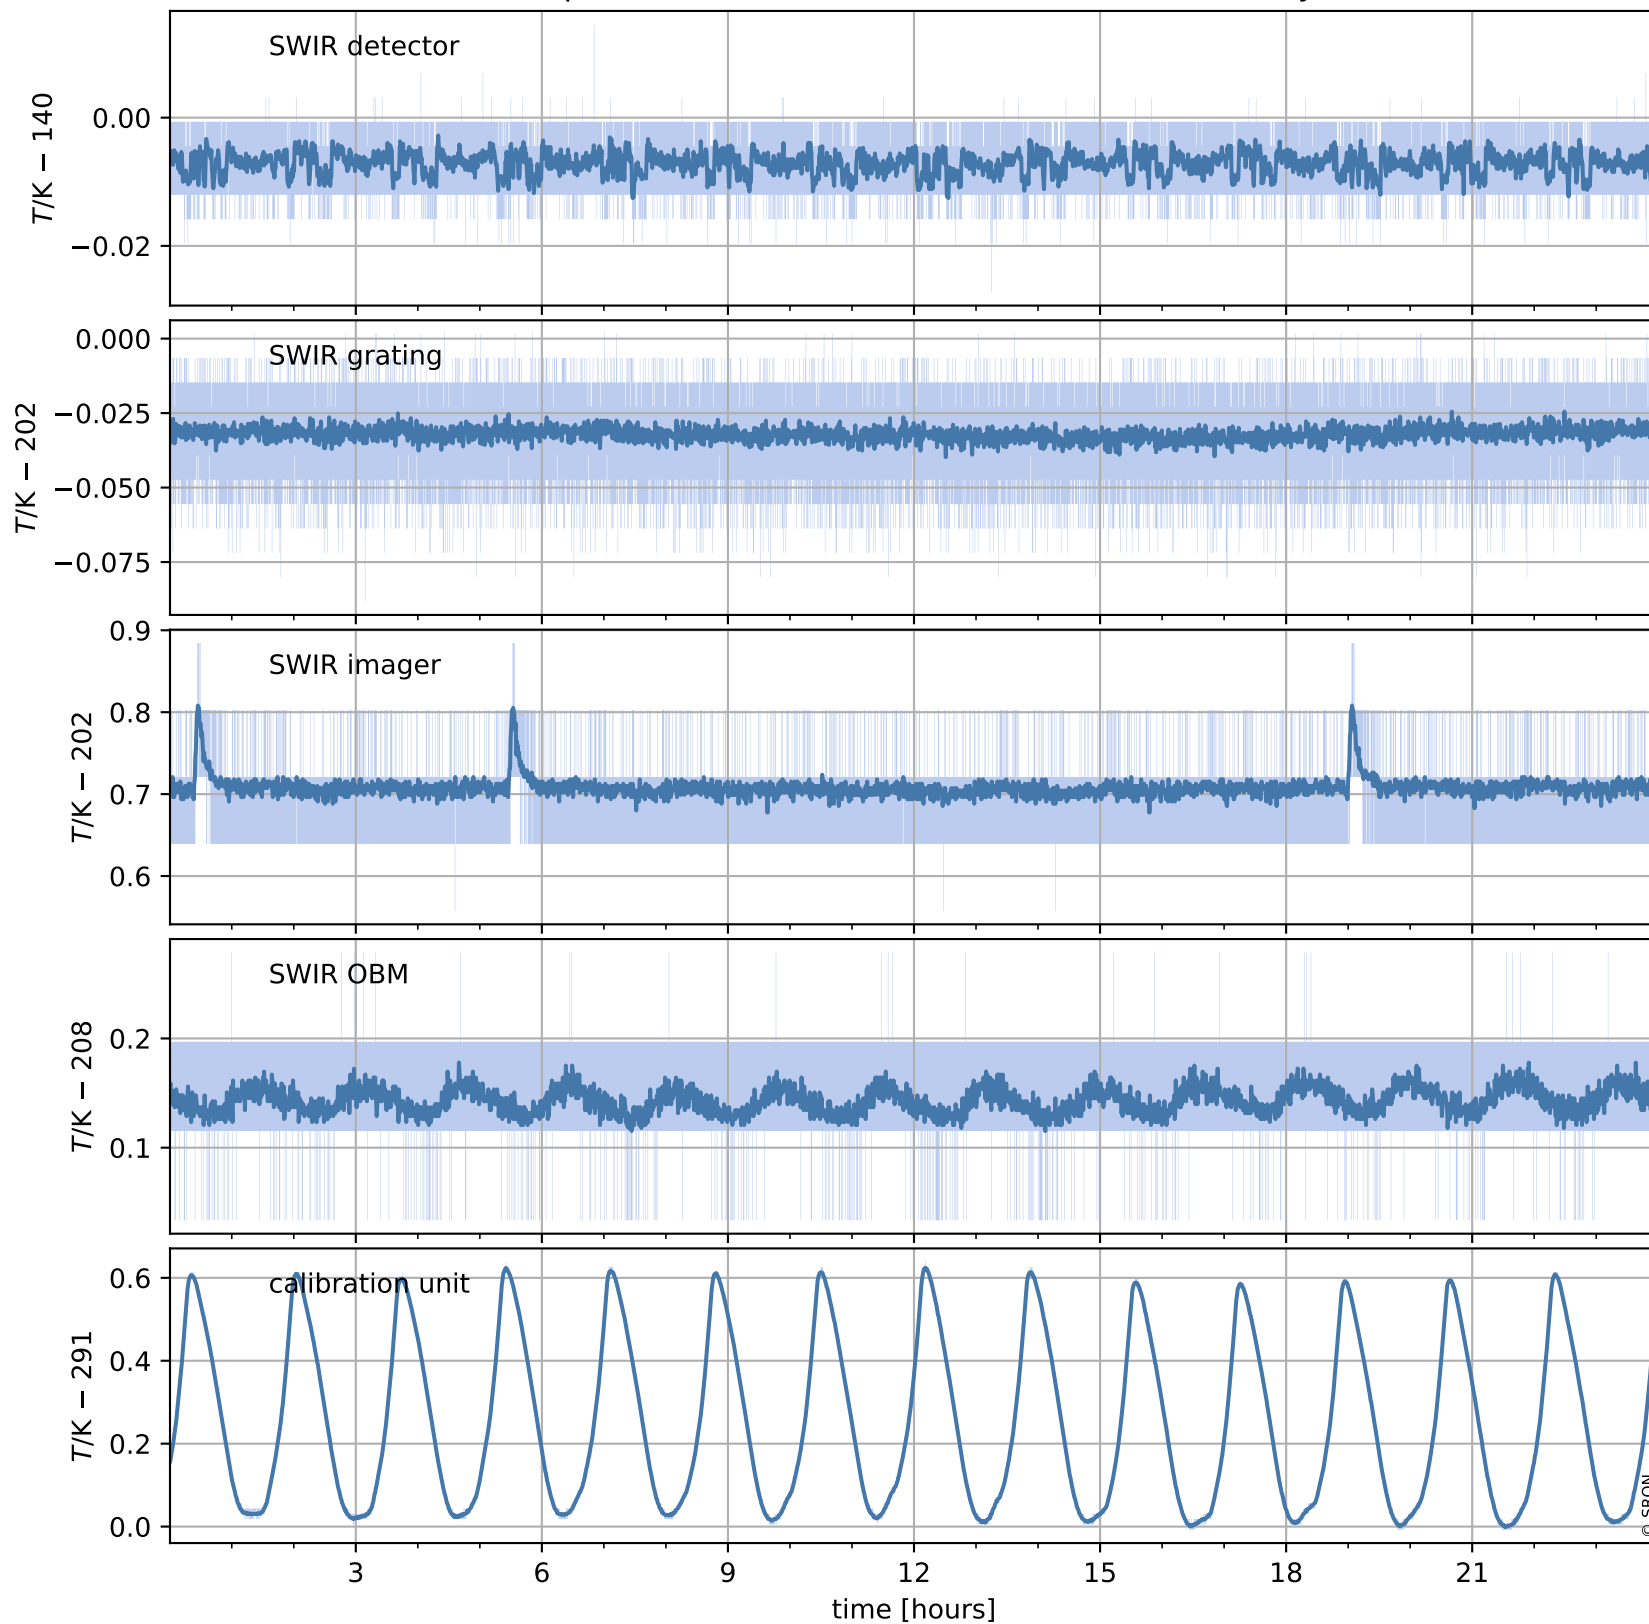

# Tropomi SWIR housekeeping data

orbits : [14310, 14323]  
coverage : 2020-07-18 / 2020-07-19  
created : 2023-08-21T09:01:10

## Temperature of sensors relevant for SWIR (one day)

## Temperature of sensors relevant for SWIR (last month)