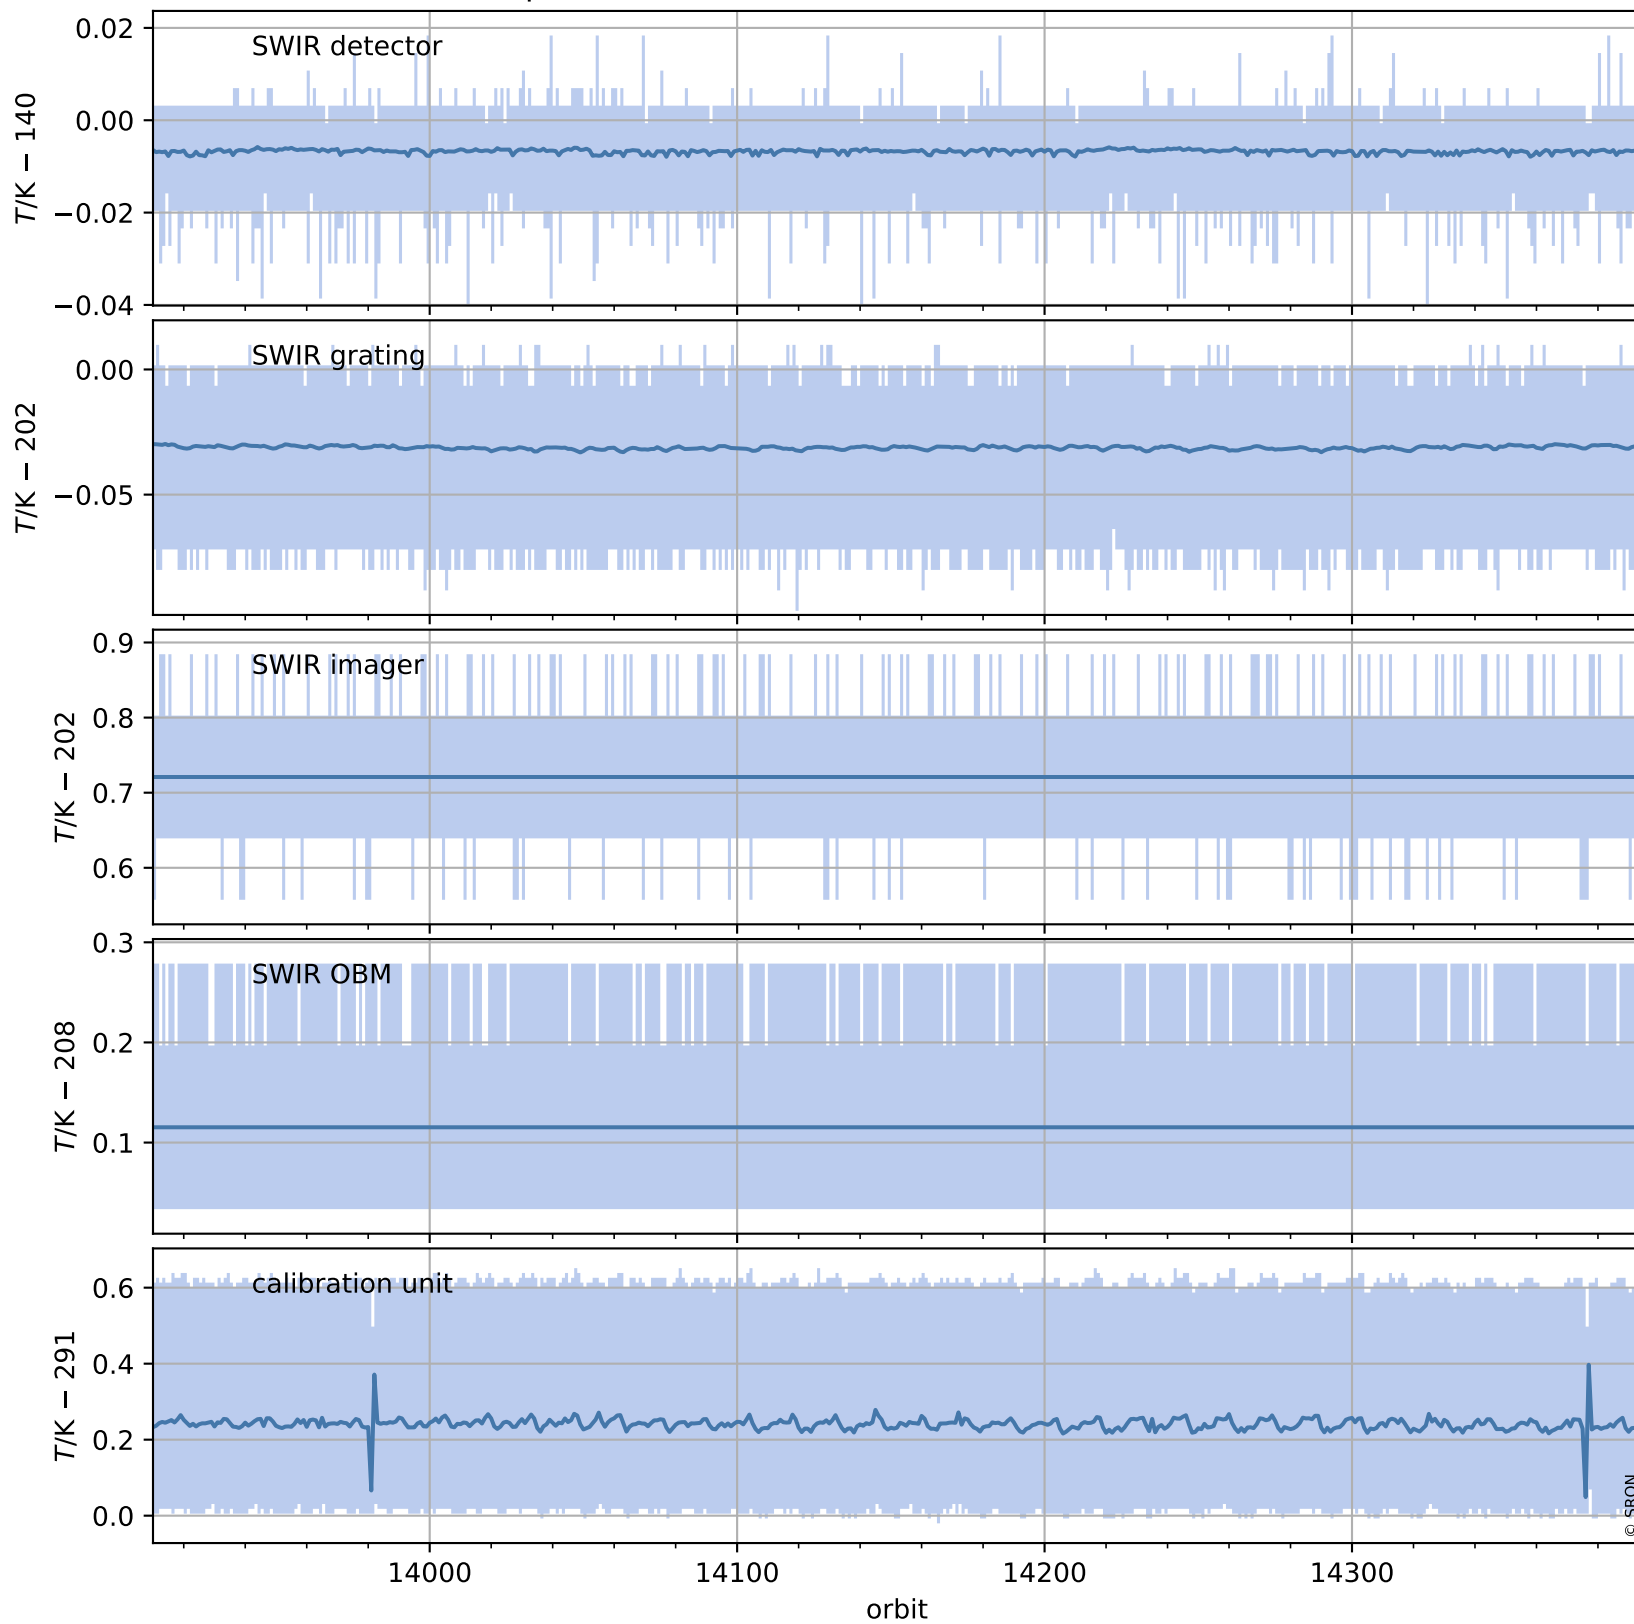

# Tropomi SWIR housekeeping data

orbits : [14381, 14394]  
coverage : 2020-07-23 / 2020-07-24  
created : 2023-08-21T09:01:22

## Temperature of sensors relevant for SWIR (one day)

# Tropomi SWIR housekeeping data

orbits : [13910, 14394]  
coverage : 2020-06-19 / 2020-07-24  
created : 2023-08-21T09:01:22

## Temperature of sensors relevant for SWIR (last month)