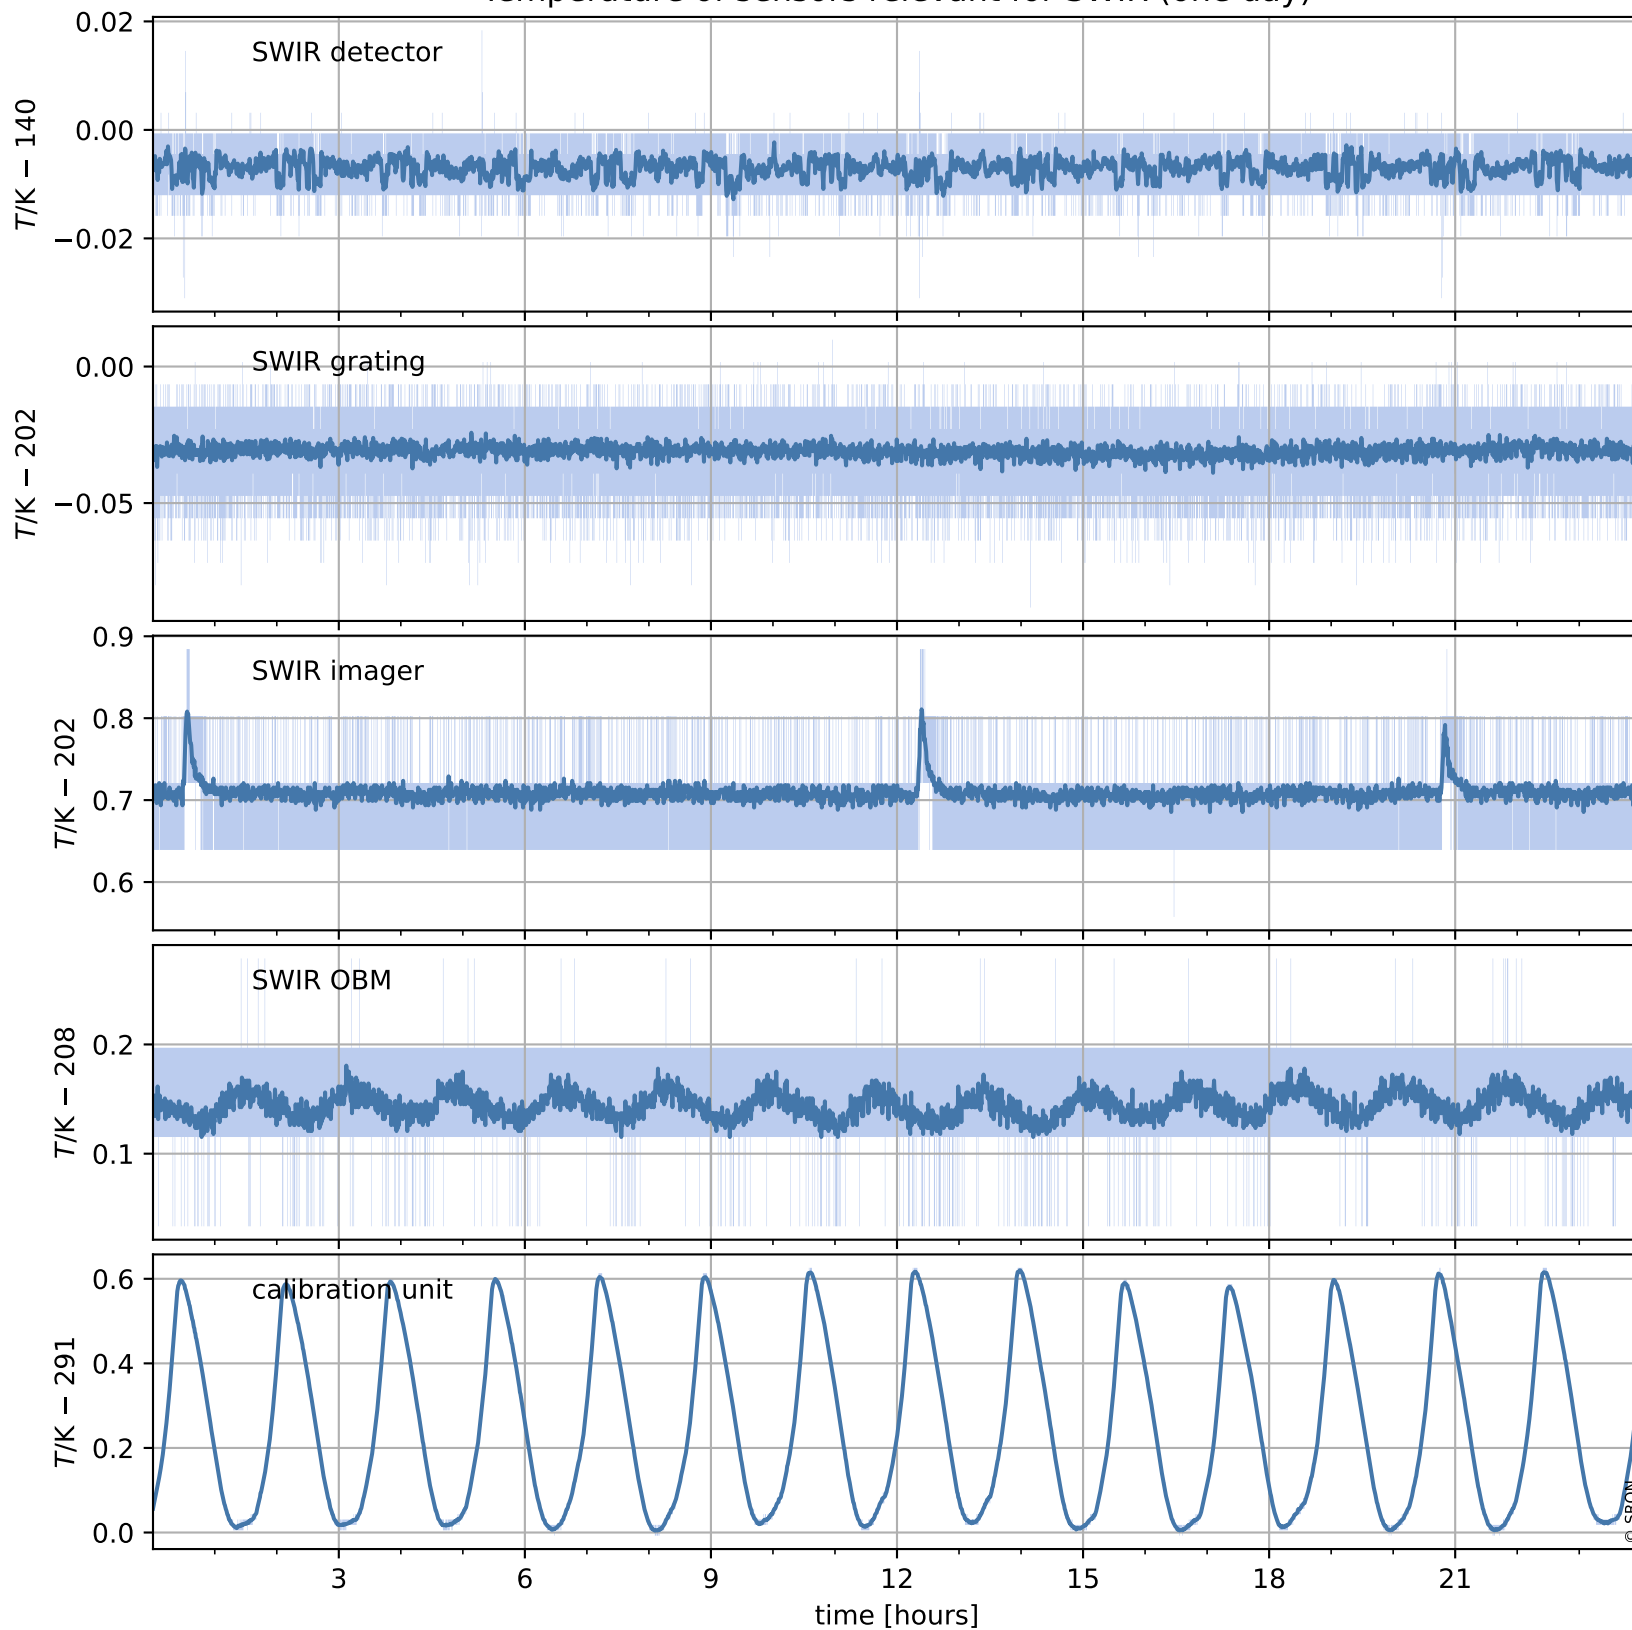

# Tropomi SWIR housekeeping data

orbits : [14381, 14394]  
coverage : 2020-07-23 / 2020-07-24  
created : 2023-08-21T09:01:22

## Temperature of sensors relevant for SWIR (one day)

## Temperature of sensors relevant for SWIR (last month)