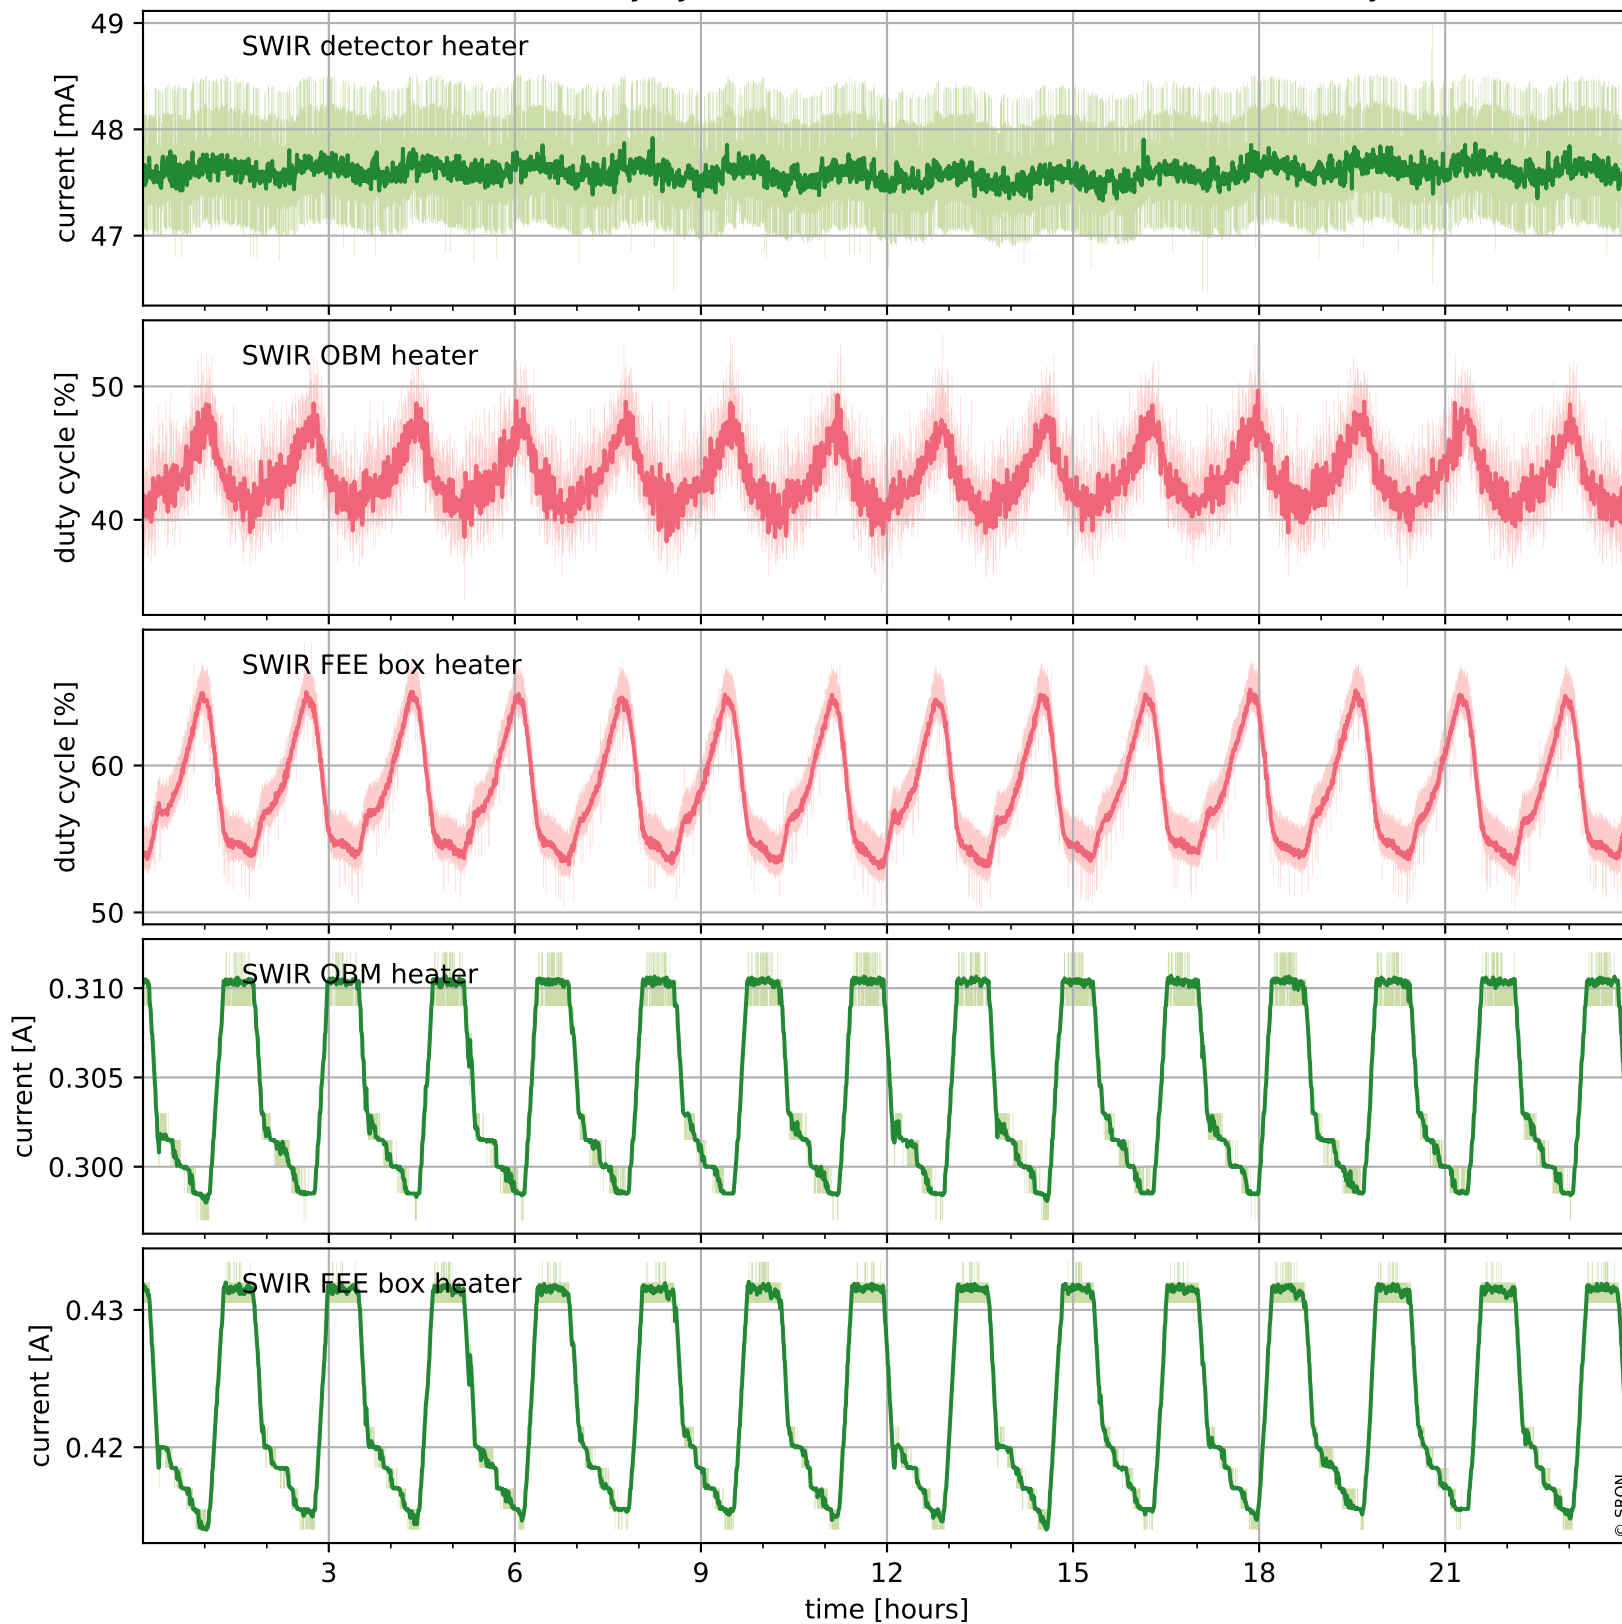

Tropomi SWIR housekeeping data

orbits : [14381, 14394]
coverage : 2020-07-23 / 2020-07-24
created : 2023-08-21T09:01:23

Current and duty cycle of 3 heaters relevant for SWIR (one day)