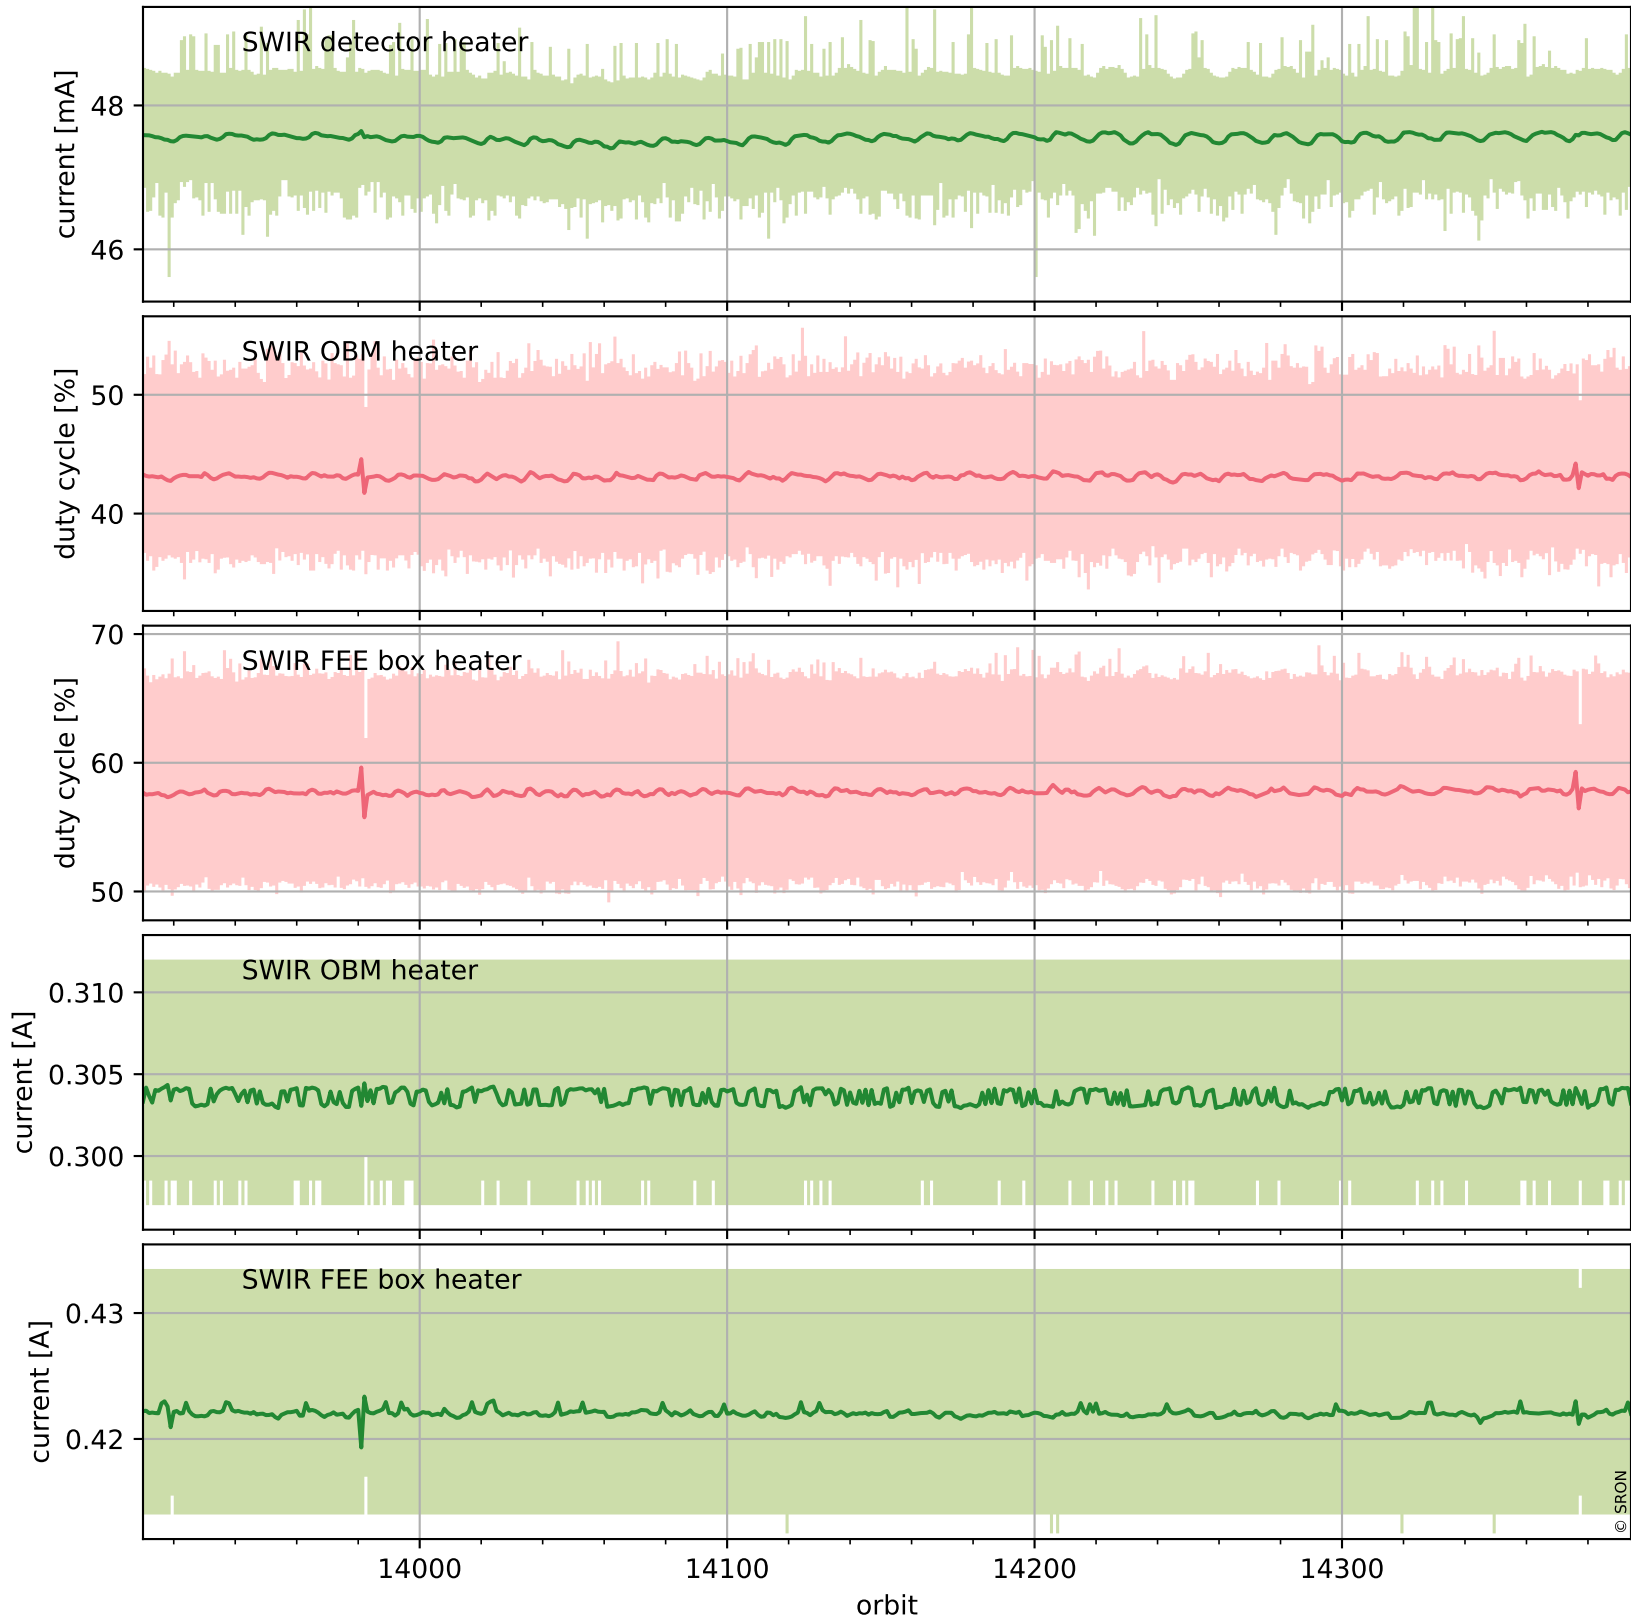

Tropomi SWIR housekeeping data

orbits : [13910, 14394]
coverage : 2020-06-19 / 2020-07-24
created : 2023-08-21T09:01:23

Current and duty cycle of 3 heaters relevant for SWIR (last month)