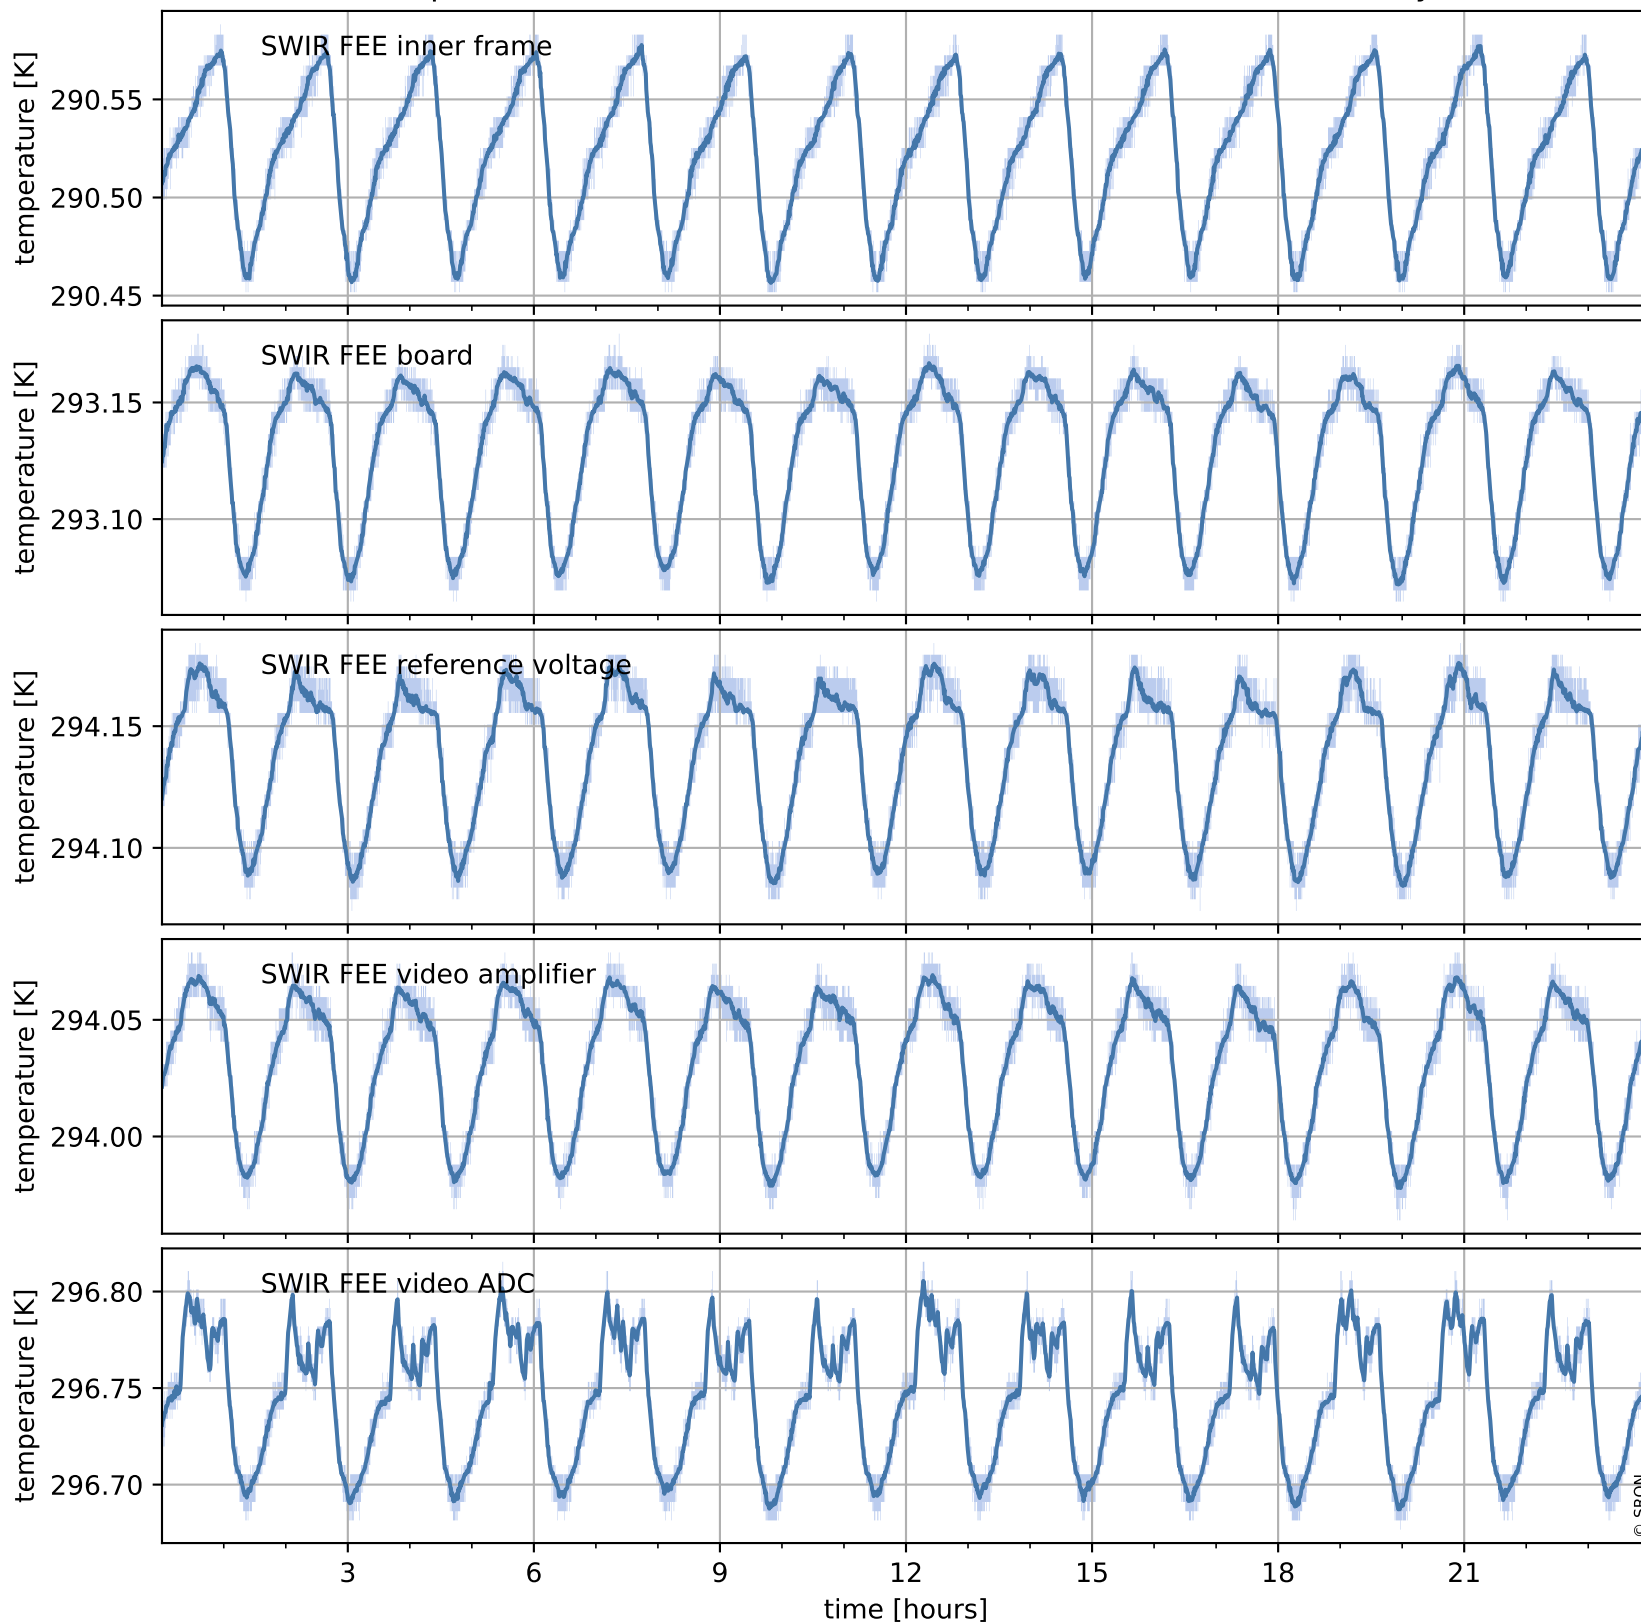

Tropomi SWIR housekeeping data

orbits : [14381, 14394]
coverage : 2020-07-23 / 2020-07-24
created : 2023-08-21T09:01:23

Temperature of sensors at the SWIR front-end electronics (one day)