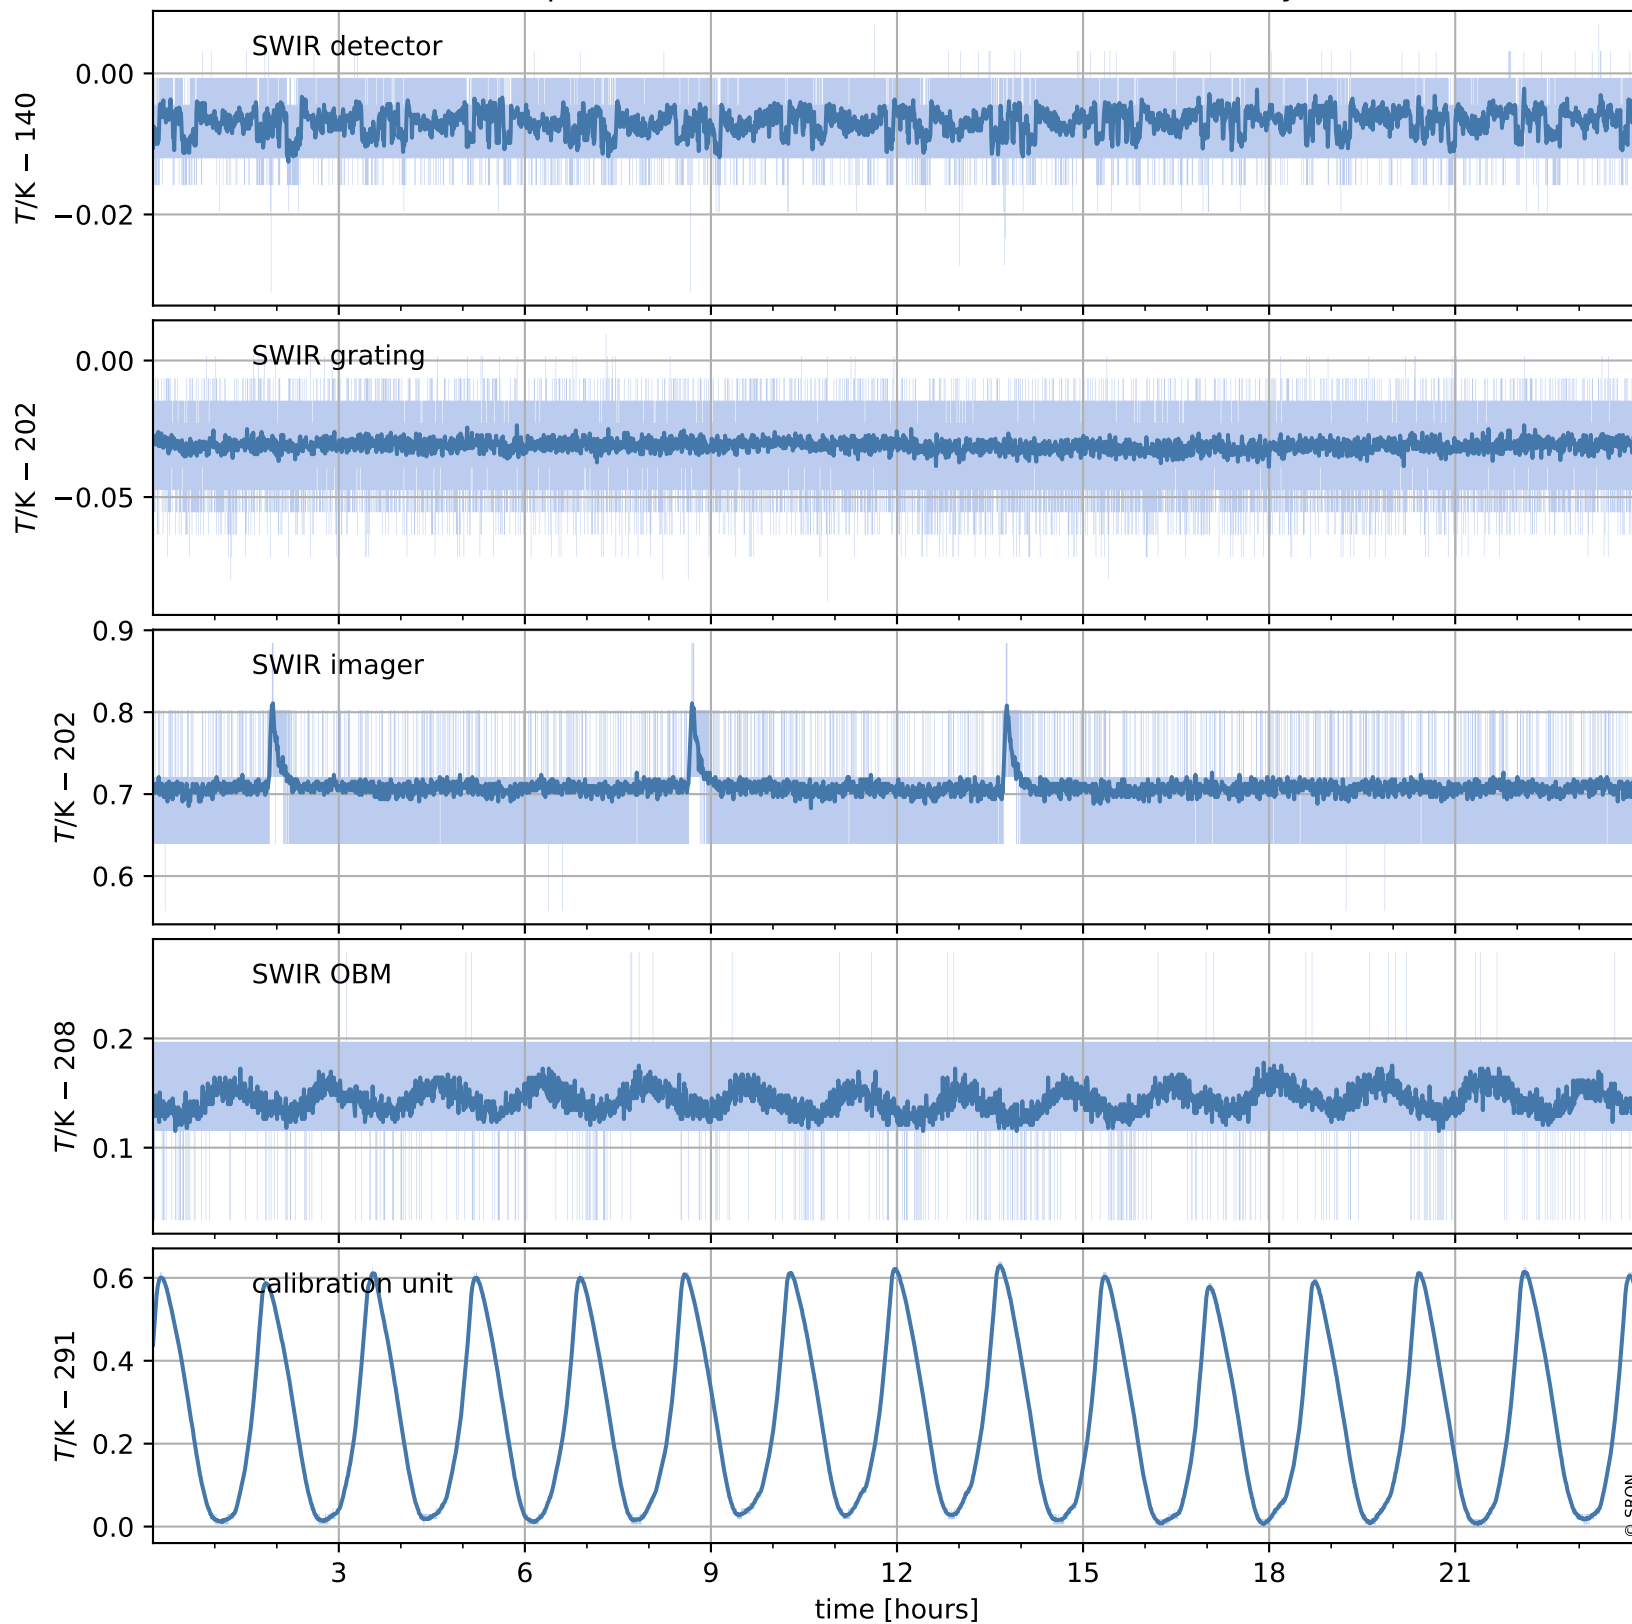

# Tropomi SWIR housekeeping data

orbits : [14395, 14408]  
coverage : 2020-07-24 / 2020-07-25  
created : 2023-08-21T09:01:24

## Temperature of sensors relevant for SWIR (one day)

## Temperature of sensors relevant for SWIR (last month)