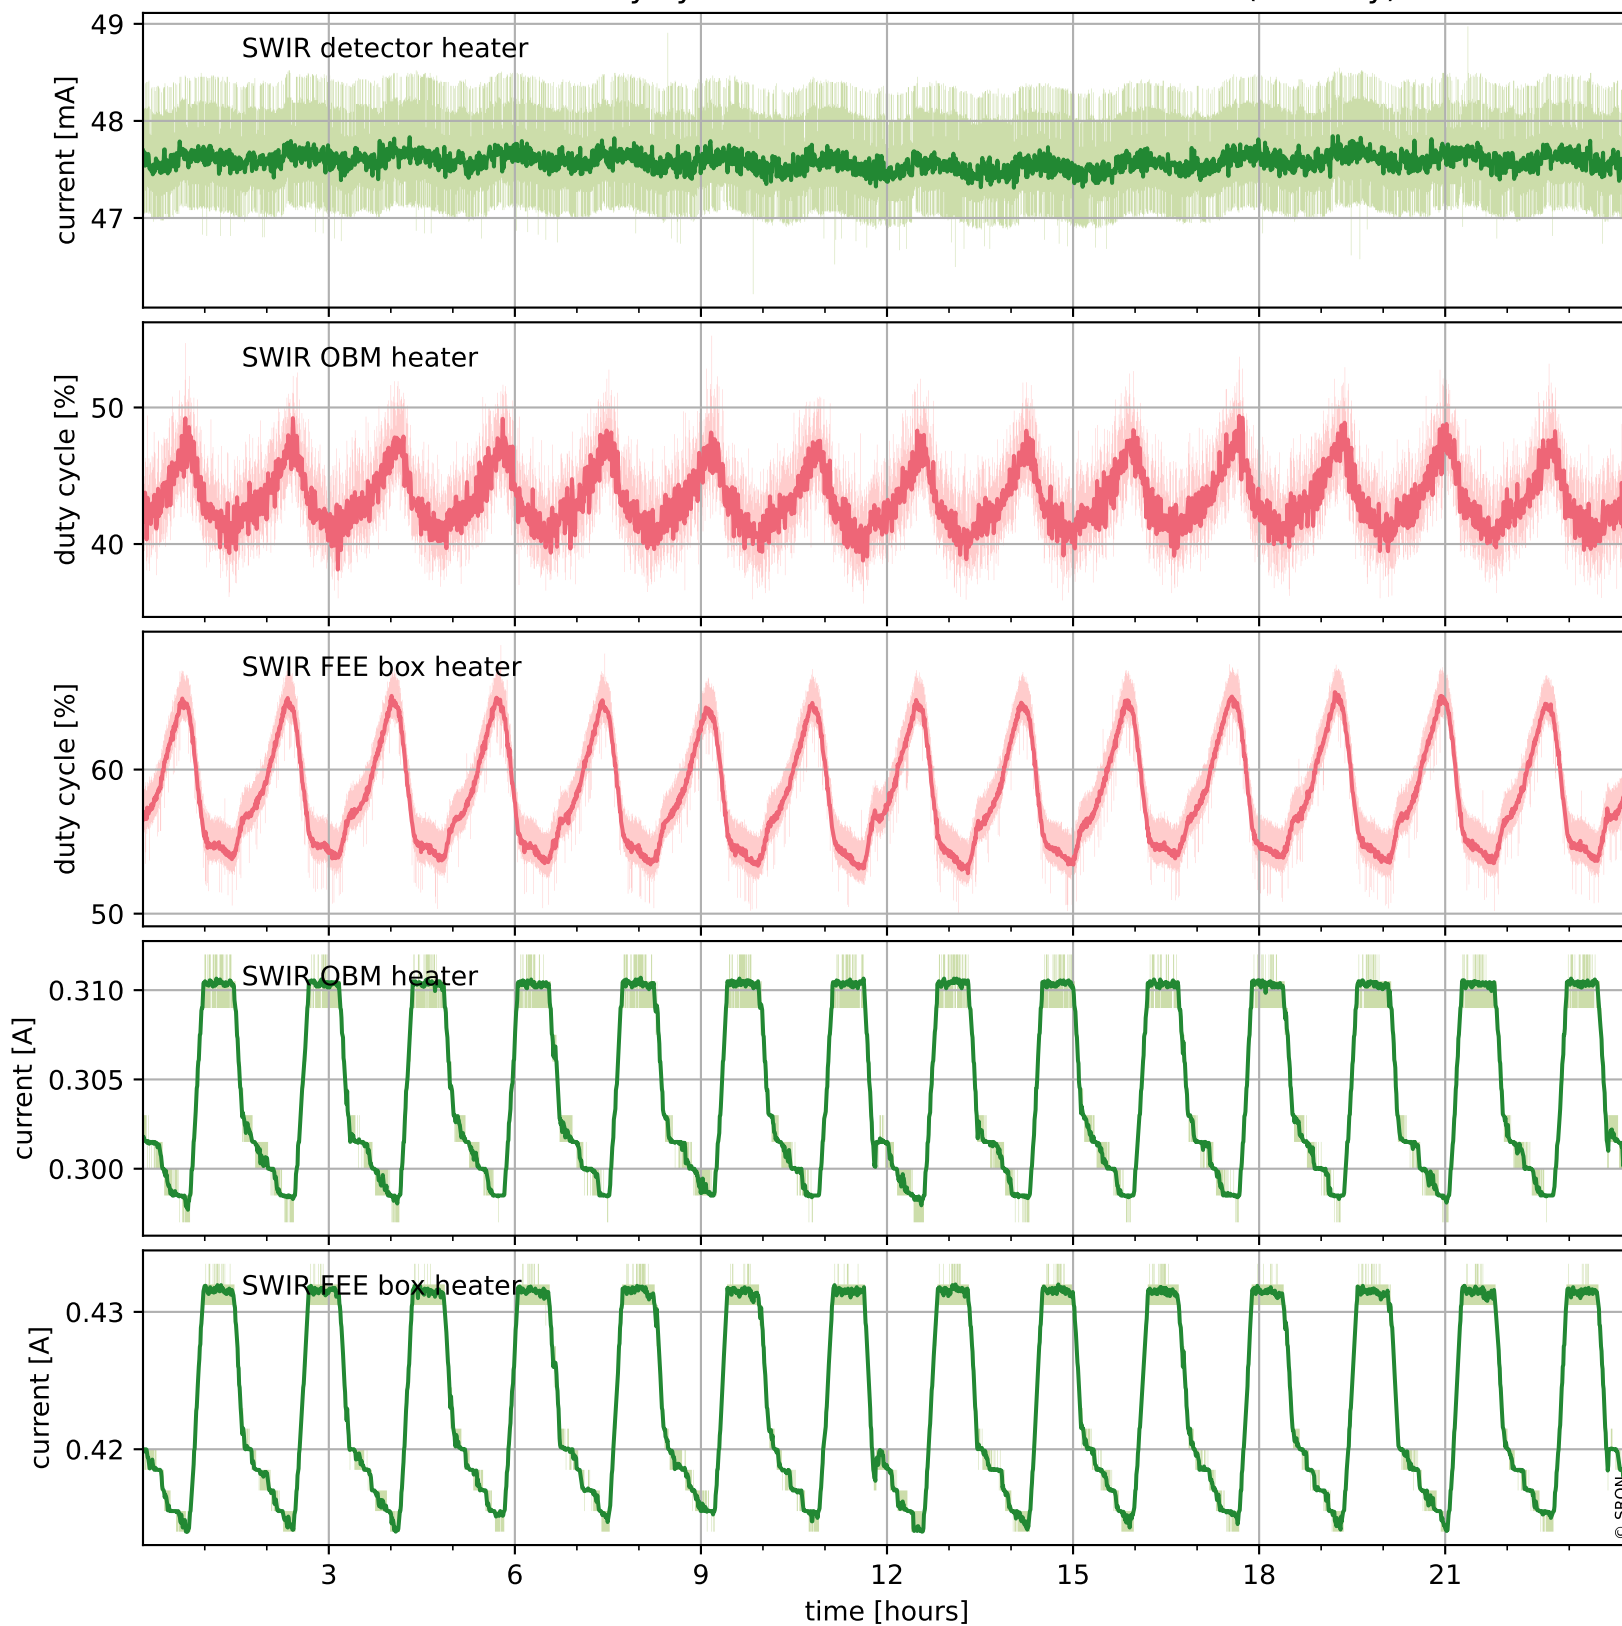

Tropomi SWIR housekeeping data

orbits : [14395, 14408]
coverage : 2020-07-24 / 2020-07-25
created : 2023-08-21T09:01:25

Current and duty cycle of 3 heaters relevant for SWIR (one day)