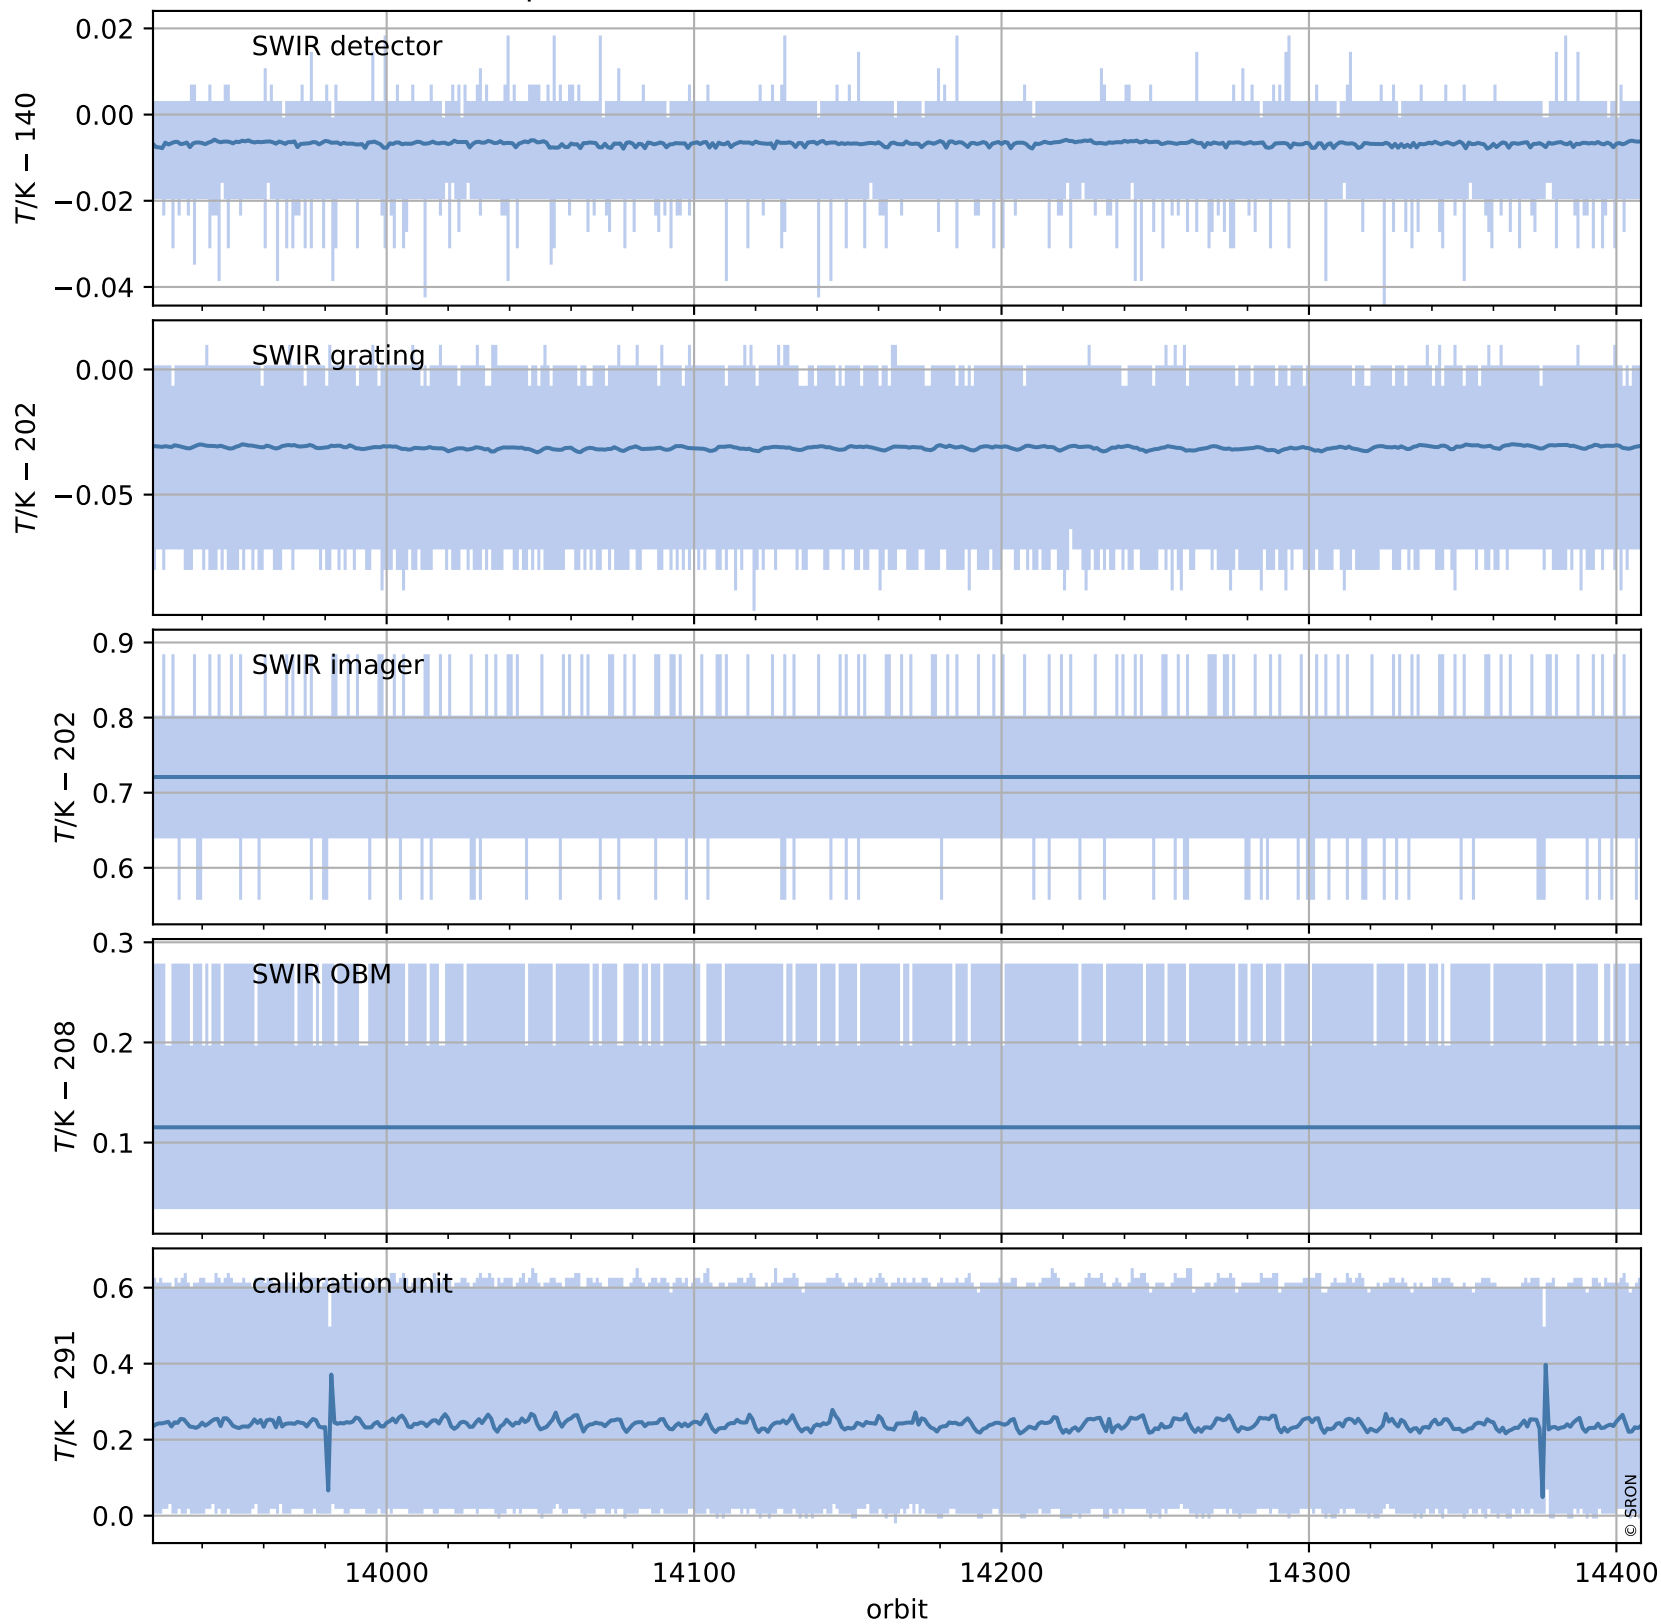

# Tropomi SWIR housekeeping data

orbits : [14395, 14408]  
coverage : 2020-07-24 / 2020-07-25  
created : 2023-08-21T09:01:24

## Temperature of sensors relevant for SWIR (one day)

# Tropomi SWIR housekeeping data

orbits : [13924, 14408]  
coverage : 2020-06-20 / 2020-07-25  
created : 2023-08-21T09:01:25

## Temperature of sensors relevant for SWIR (last month)