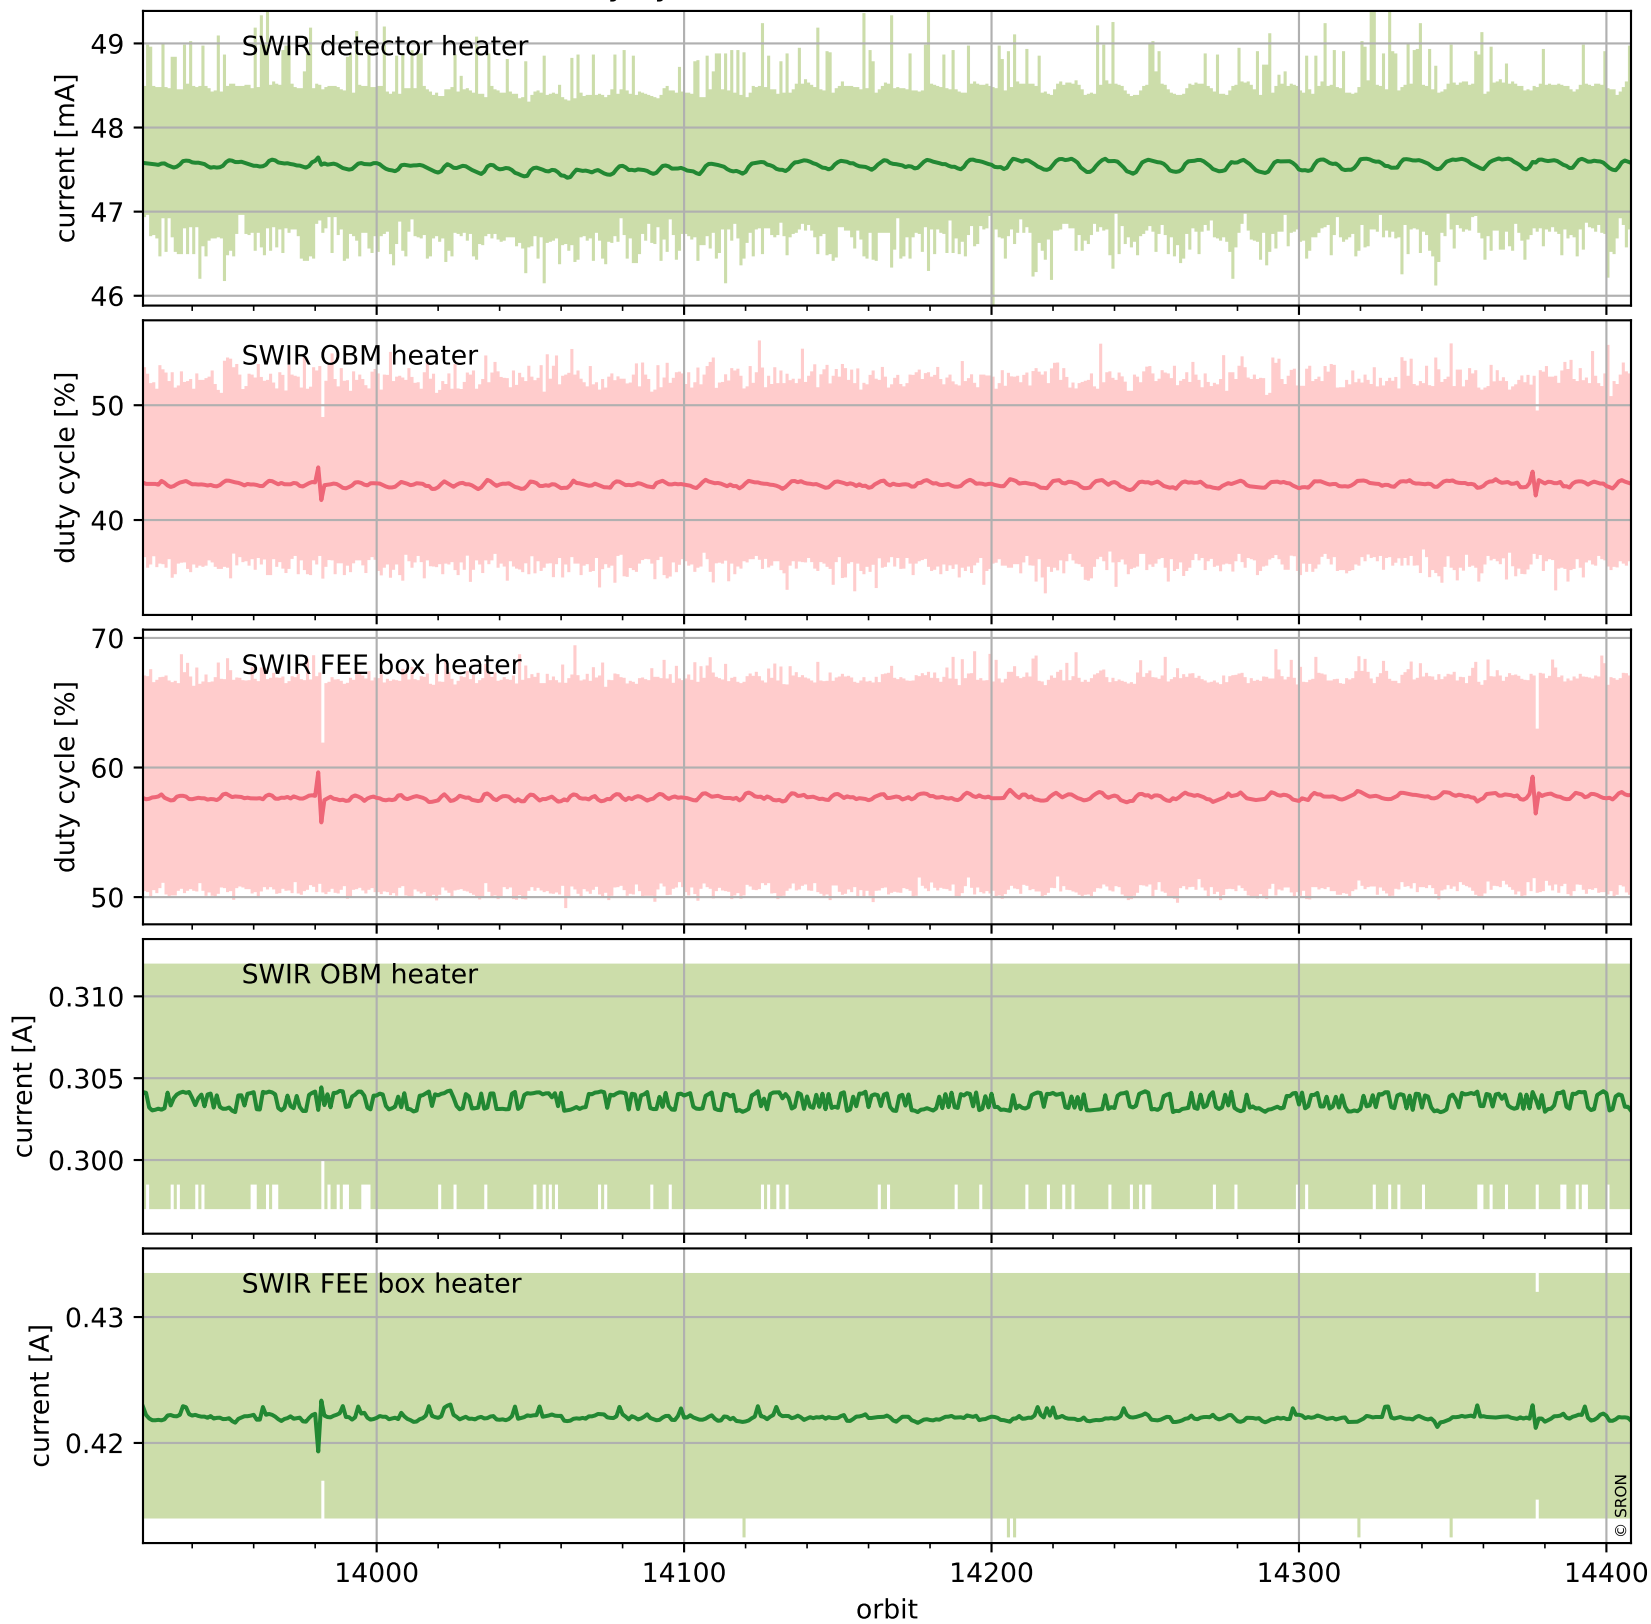

Tropomi SWIR housekeeping data

orbits : [13924, 14408]
coverage : 2020-06-20 / 2020-07-25
created : 2023-08-21T09:01:25

Current and duty cycle of 3 heaters relevant for SWIR (last month)