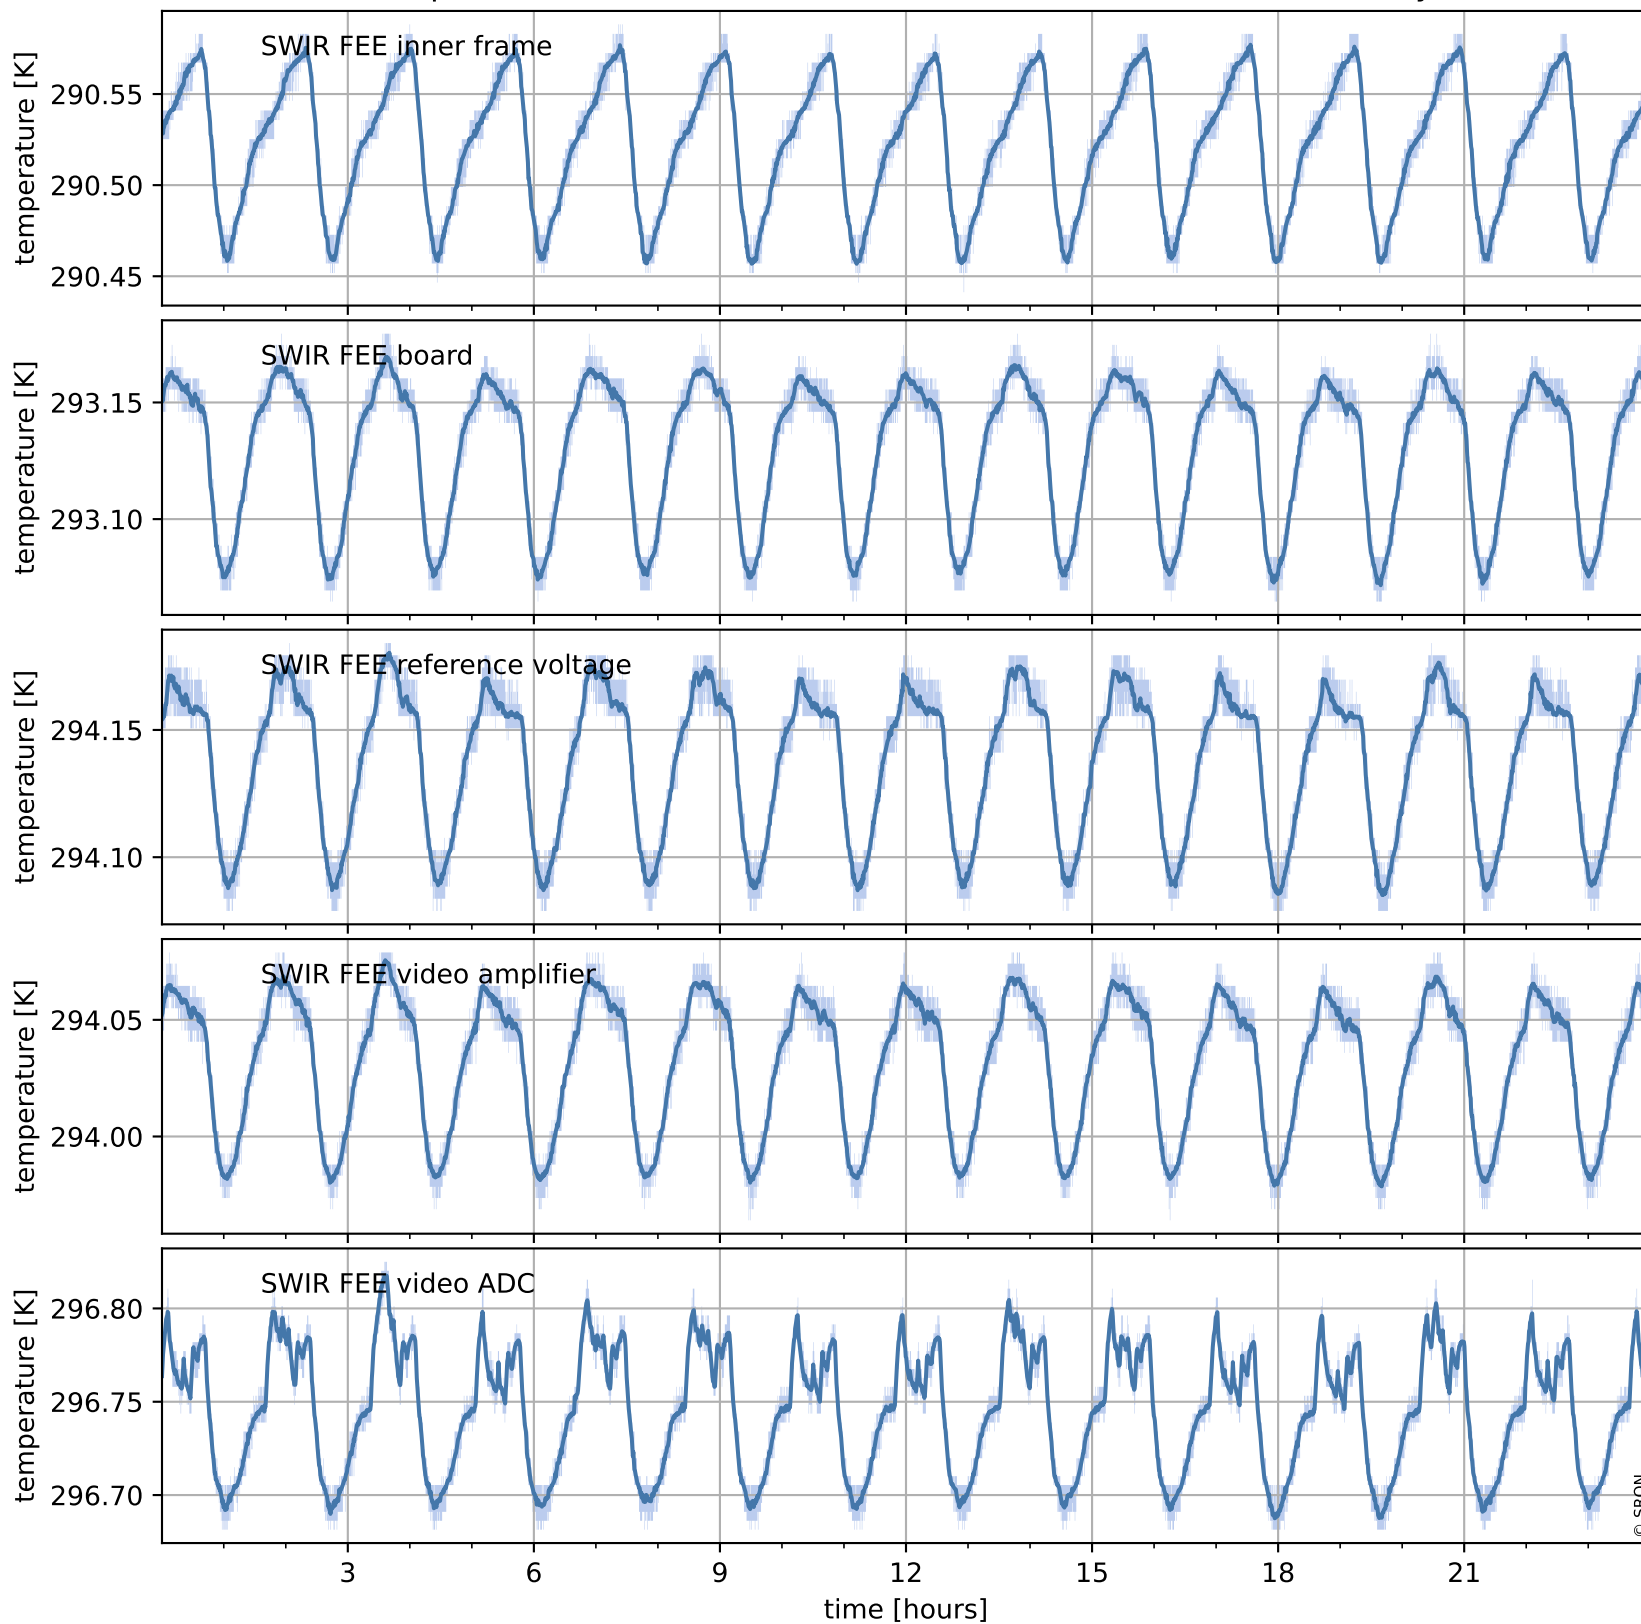

Tropomi SWIR housekeeping data

orbits : [14395, 14408]
coverage : 2020-07-24 / 2020-07-25
created : 2023-08-21T09:01:26

Temperature of sensors at the SWIR front-end electronics (one day)