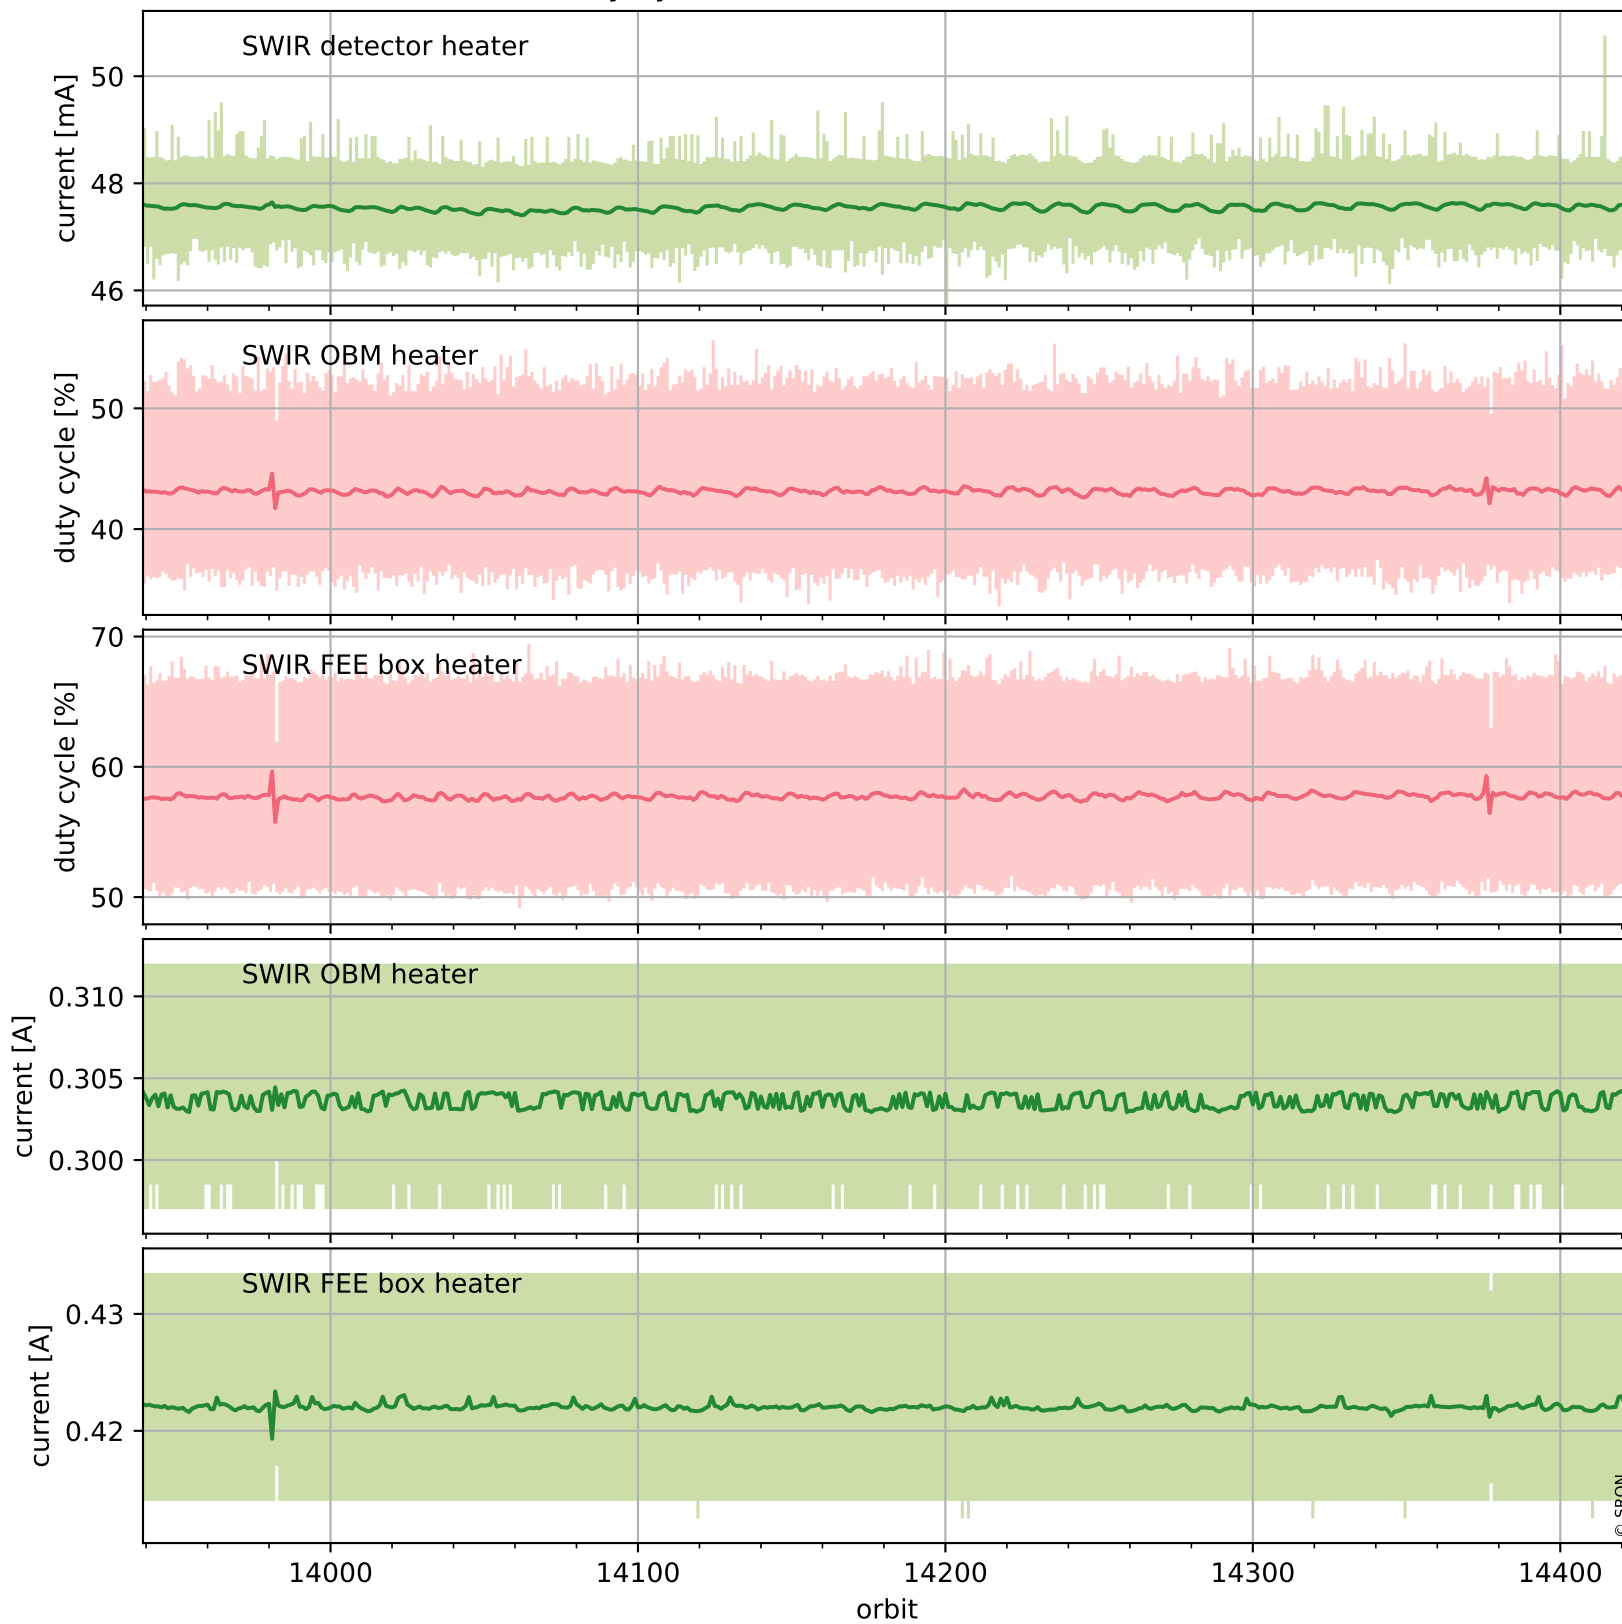

Tropomi SWIR housekeeping data

orbits : [13939, 14423]
coverage : 2020-06-21 / 2020-07-26
created : 2023-08-21T09:01:28

Current and duty cycle of 3 heaters relevant for SWIR (last month)