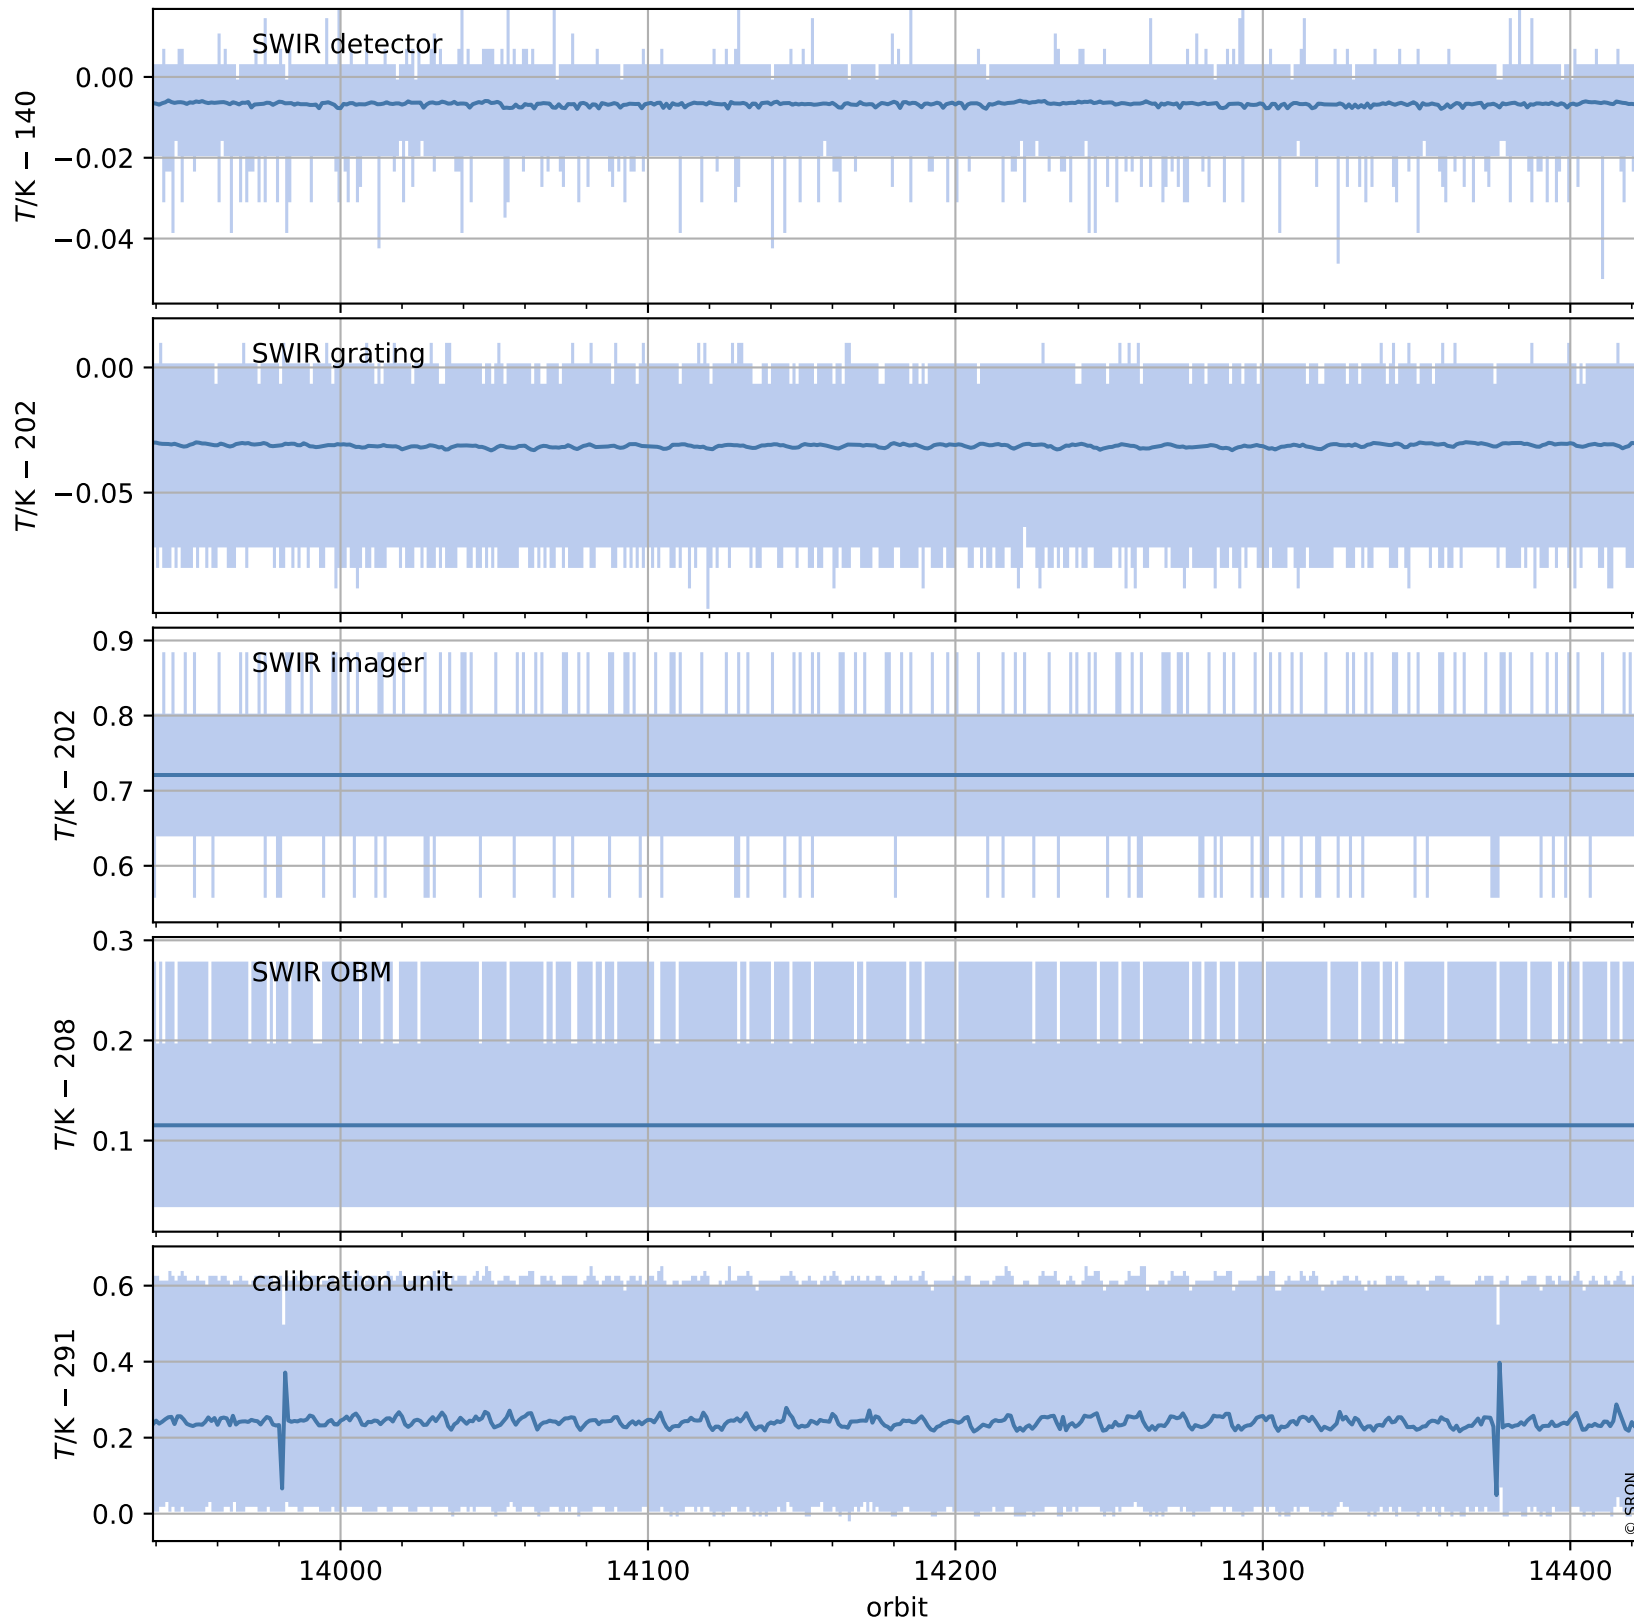

# Tropomi SWIR housekeeping data

orbits : [14409, 14423]  
coverage : 2020-07-25 / 2020-07-26  
created : 2023-08-21T09:01:26

## Temperature of sensors relevant for SWIR (one day)

# Tropomi SWIR housekeeping data

orbits : [13939, 14423]  
coverage : 2020-06-21 / 2020-07-26  
created : 2023-08-21T09:01:27

## Temperature of sensors relevant for SWIR (last month)