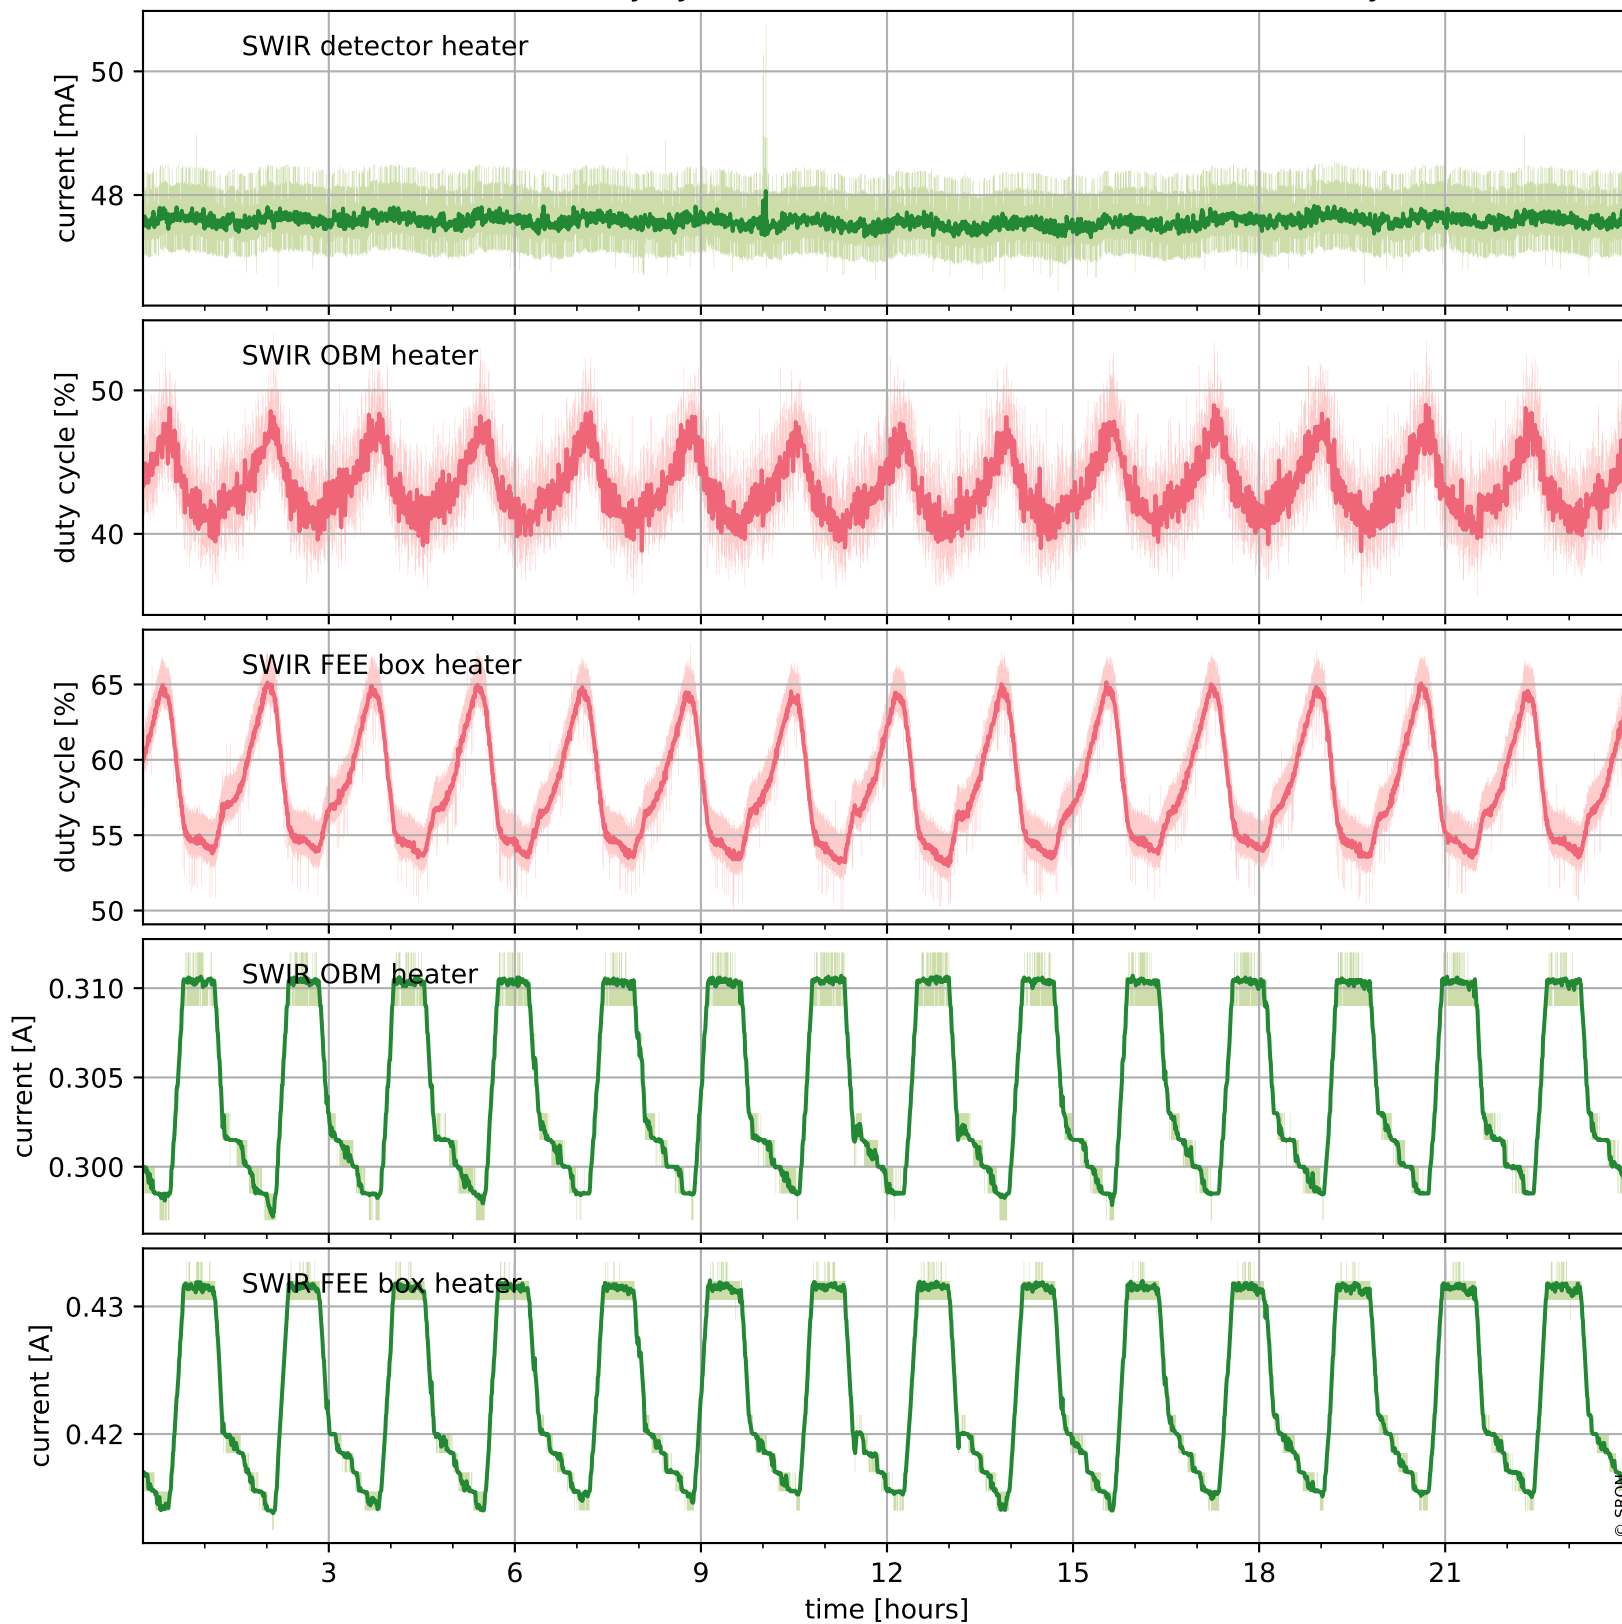

Tropomi SWIR housekeeping data

orbits : [14409, 14423]
coverage : 2020-07-25 / 2020-07-26
created : 2023-08-21T09:01:27

Current and duty cycle of 3 heaters relevant for SWIR (one day)