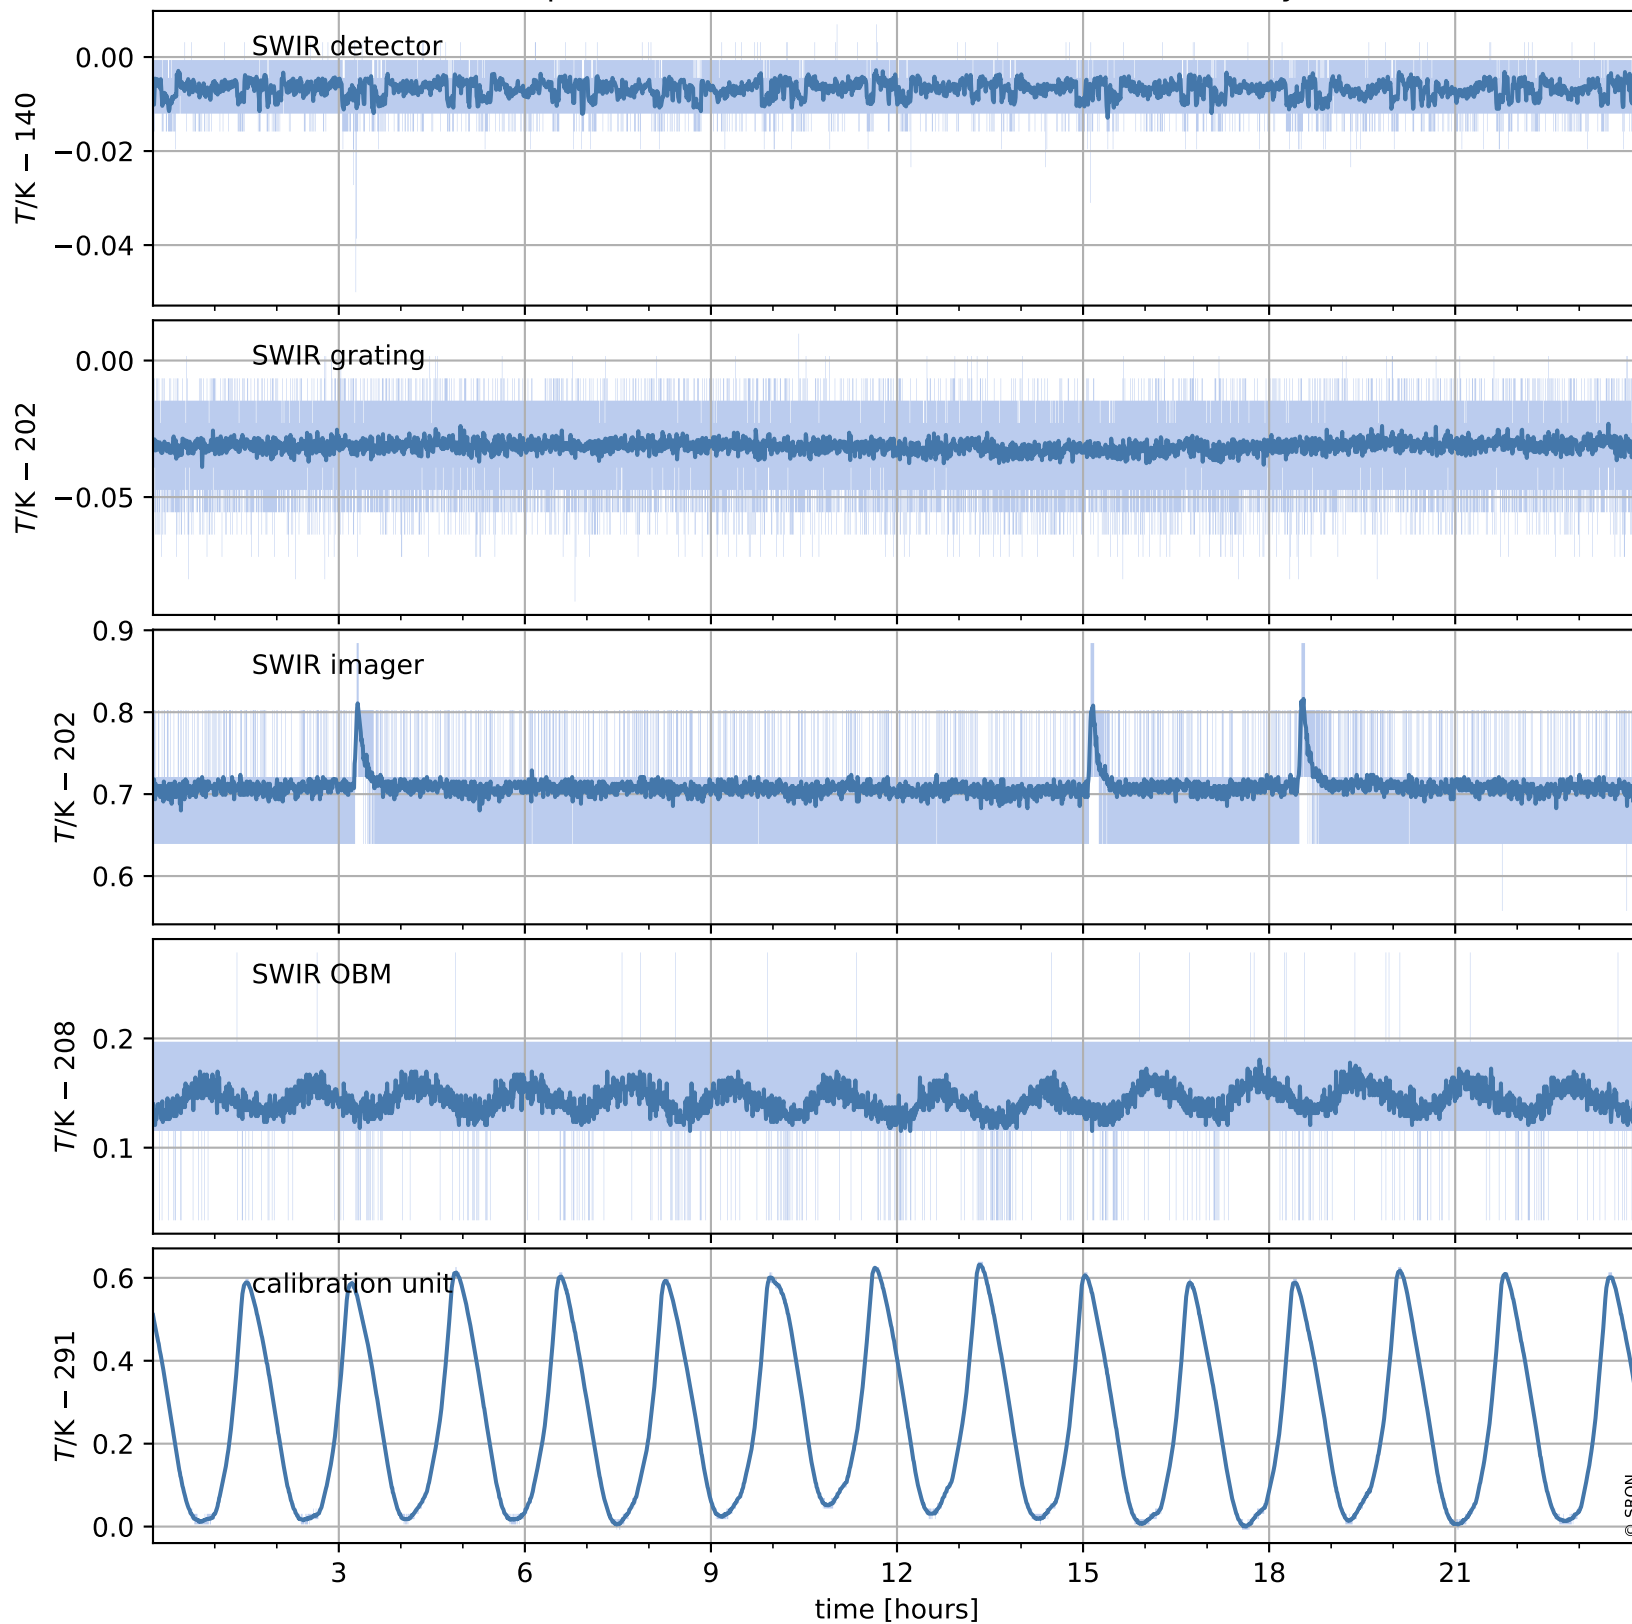

# Tropomi SWIR housekeeping data

orbits : [14409, 14423]  
coverage : 2020-07-25 / 2020-07-26  
created : 2023-08-21T09:01:26

## Temperature of sensors relevant for SWIR (one day)

## Temperature of sensors relevant for SWIR (last month)