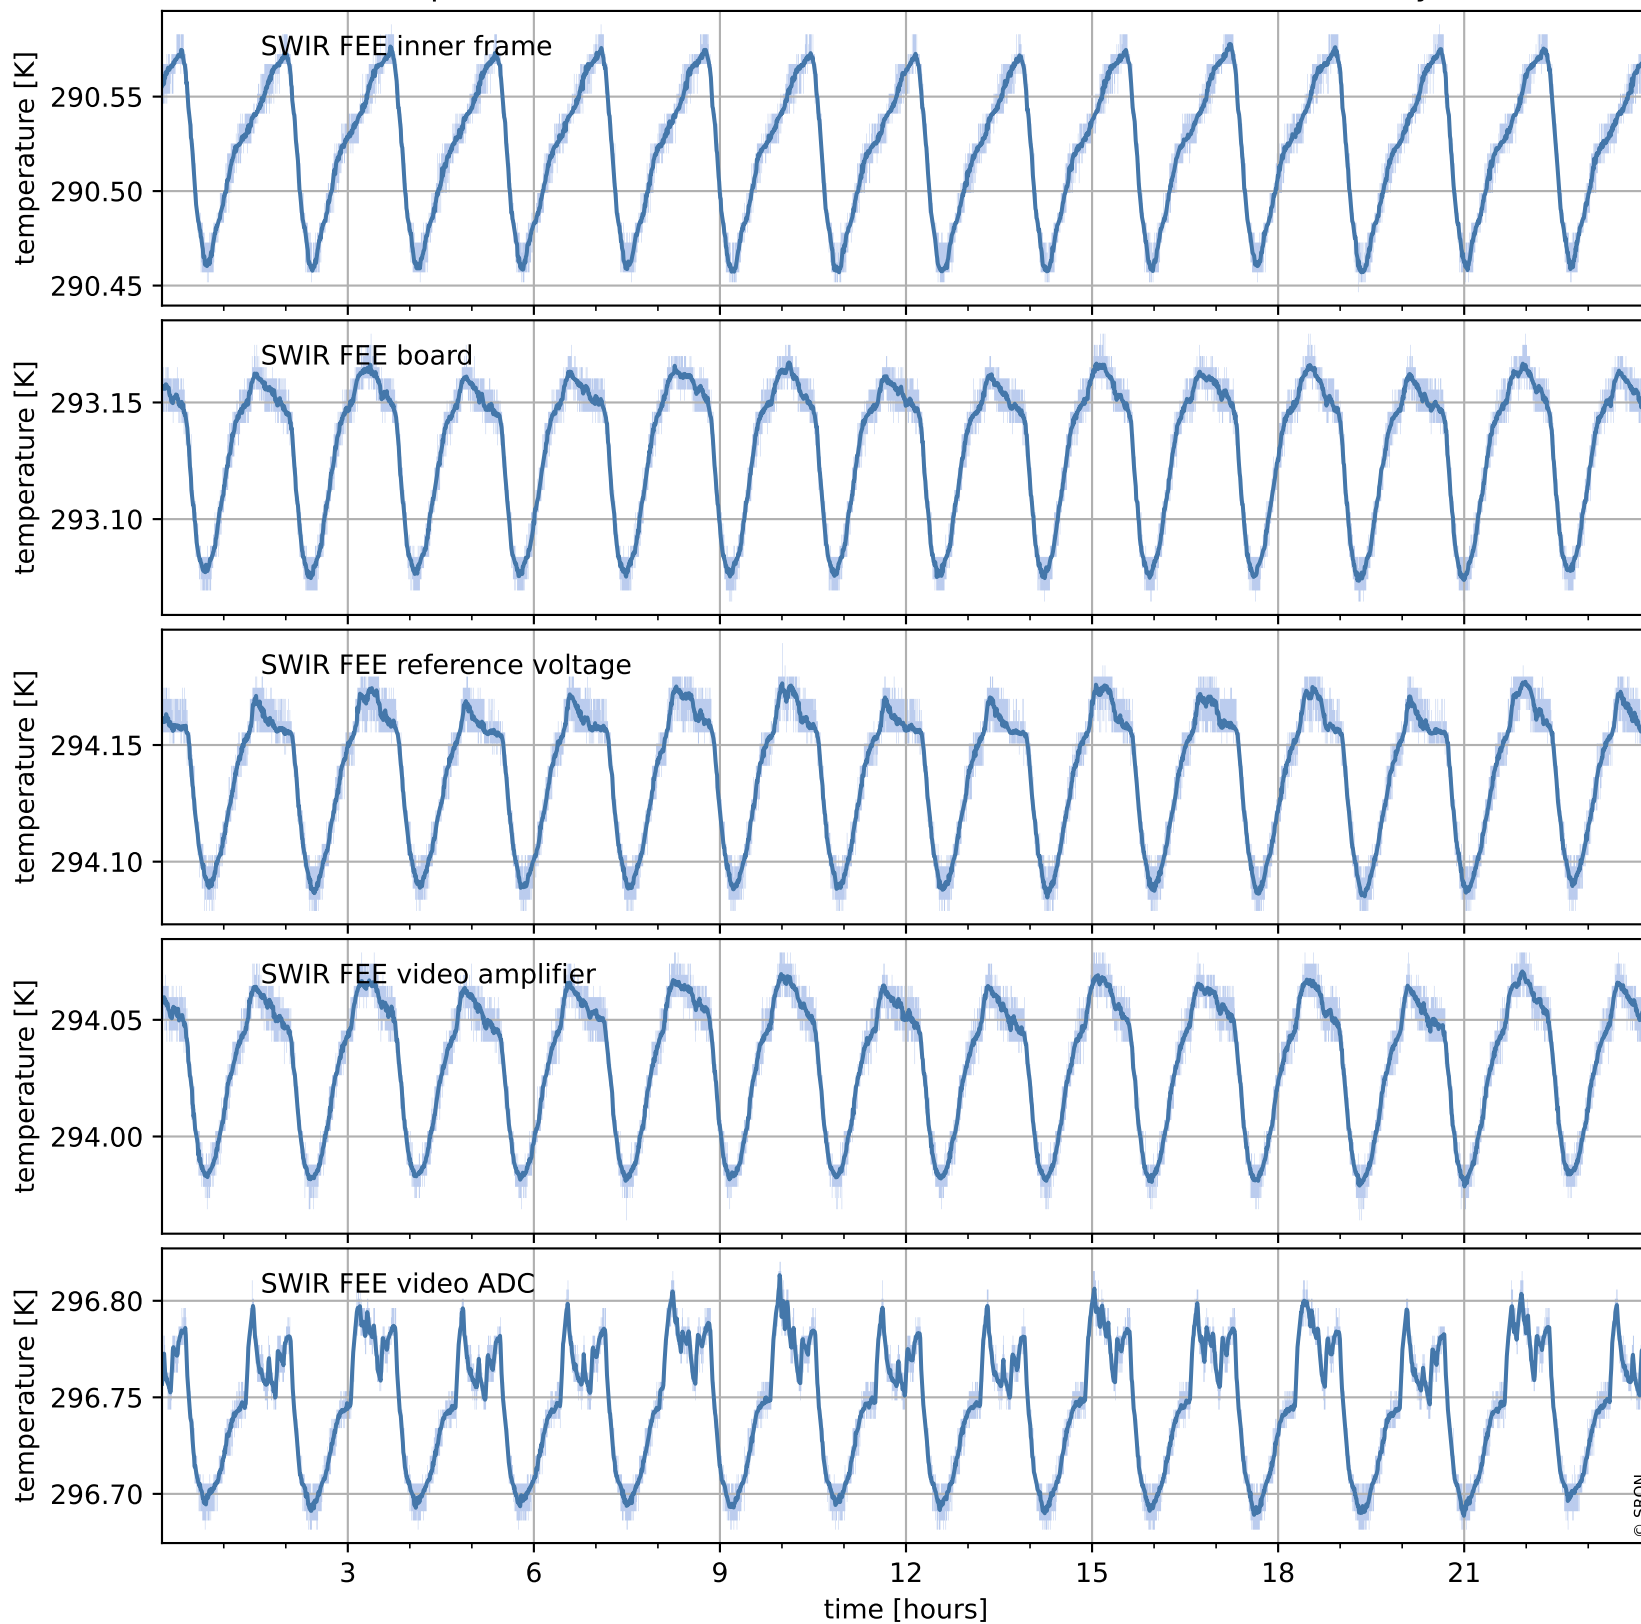

Tropomi SWIR housekeeping data

orbits : [14409, 14423]
coverage : 2020-07-25 / 2020-07-26
created : 2023-08-21T09:01:28

Temperature of sensors at the SWIR front-end electronics (one day)