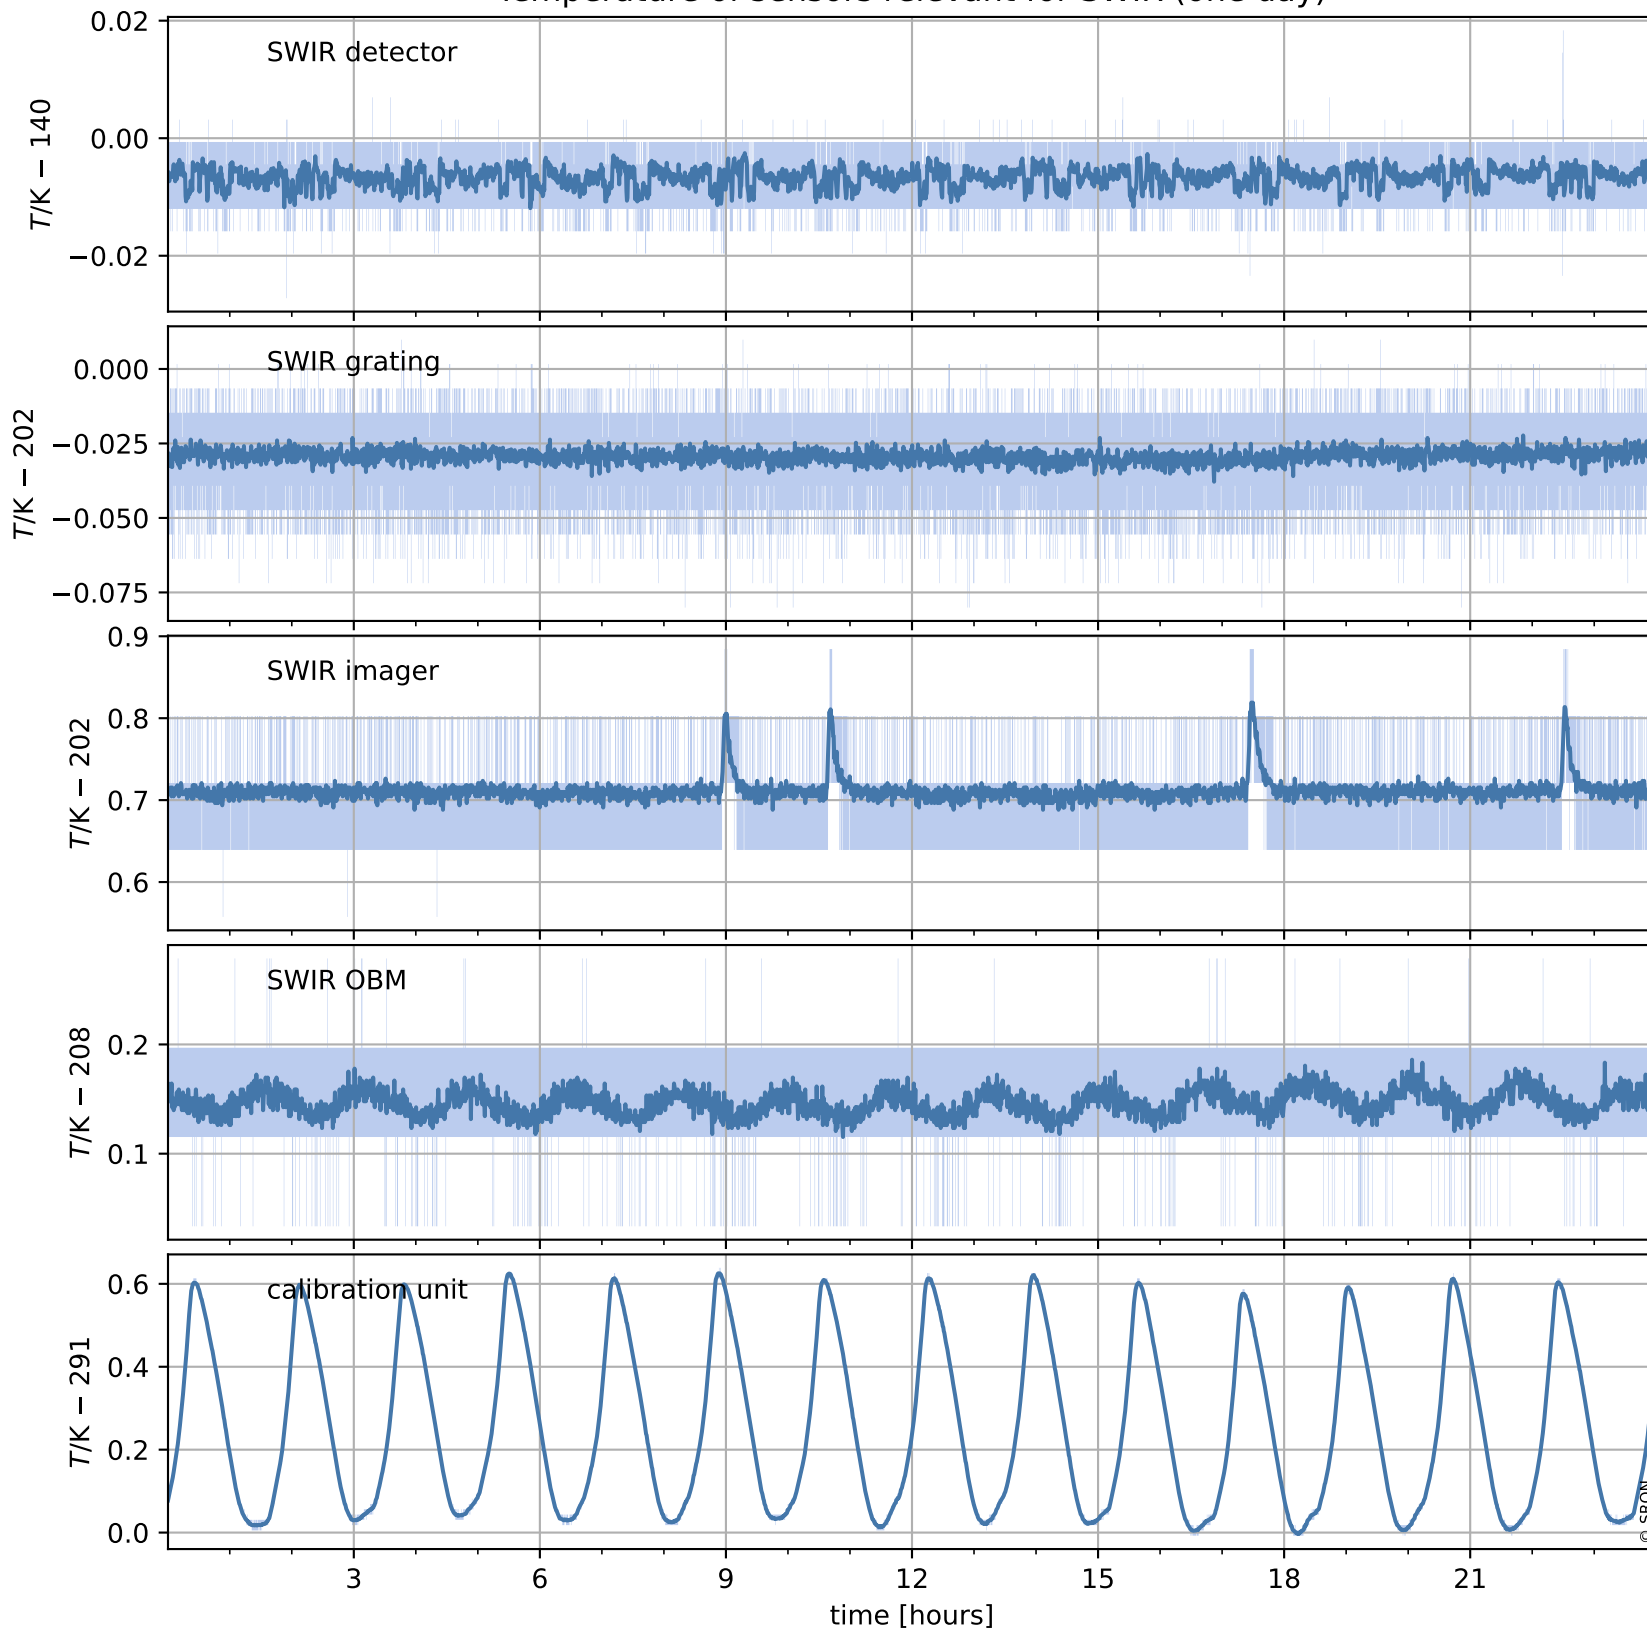

Tropomi SWIR housekeeping data

orbits : [14608, 14621]
coverage : 2020-08-08 / 2020-08-09
created : 2023-08-21T09:01:59

Temperature of sensors relevant for SWIR (one day)

Tropomi SWIR housekeeping data

orbits : [14137, 14621]
coverage : 2020-07-05 / 2020-08-09
created : 2023-08-21T09:01:59

Temperature of sensors relevant for SWIR (last month)

Tropomi SWIR housekeeping data

orbits : [14608, 14621]
coverage : 2020-08-08 / 2020-08-09
created : 2023-08-21T09:01:59

Current and duty cycle of 3 heaters relevant for SWIR (one day)

Tropomi SWIR housekeeping data

orbits : [14137, 14621]
coverage : 2020-07-05 / 2020-08-09
created : 2023-08-21T09:02:00

Current and duty cycle of 3 heaters relevant for SWIR (last month)

Tropomi SWIR housekeeping data