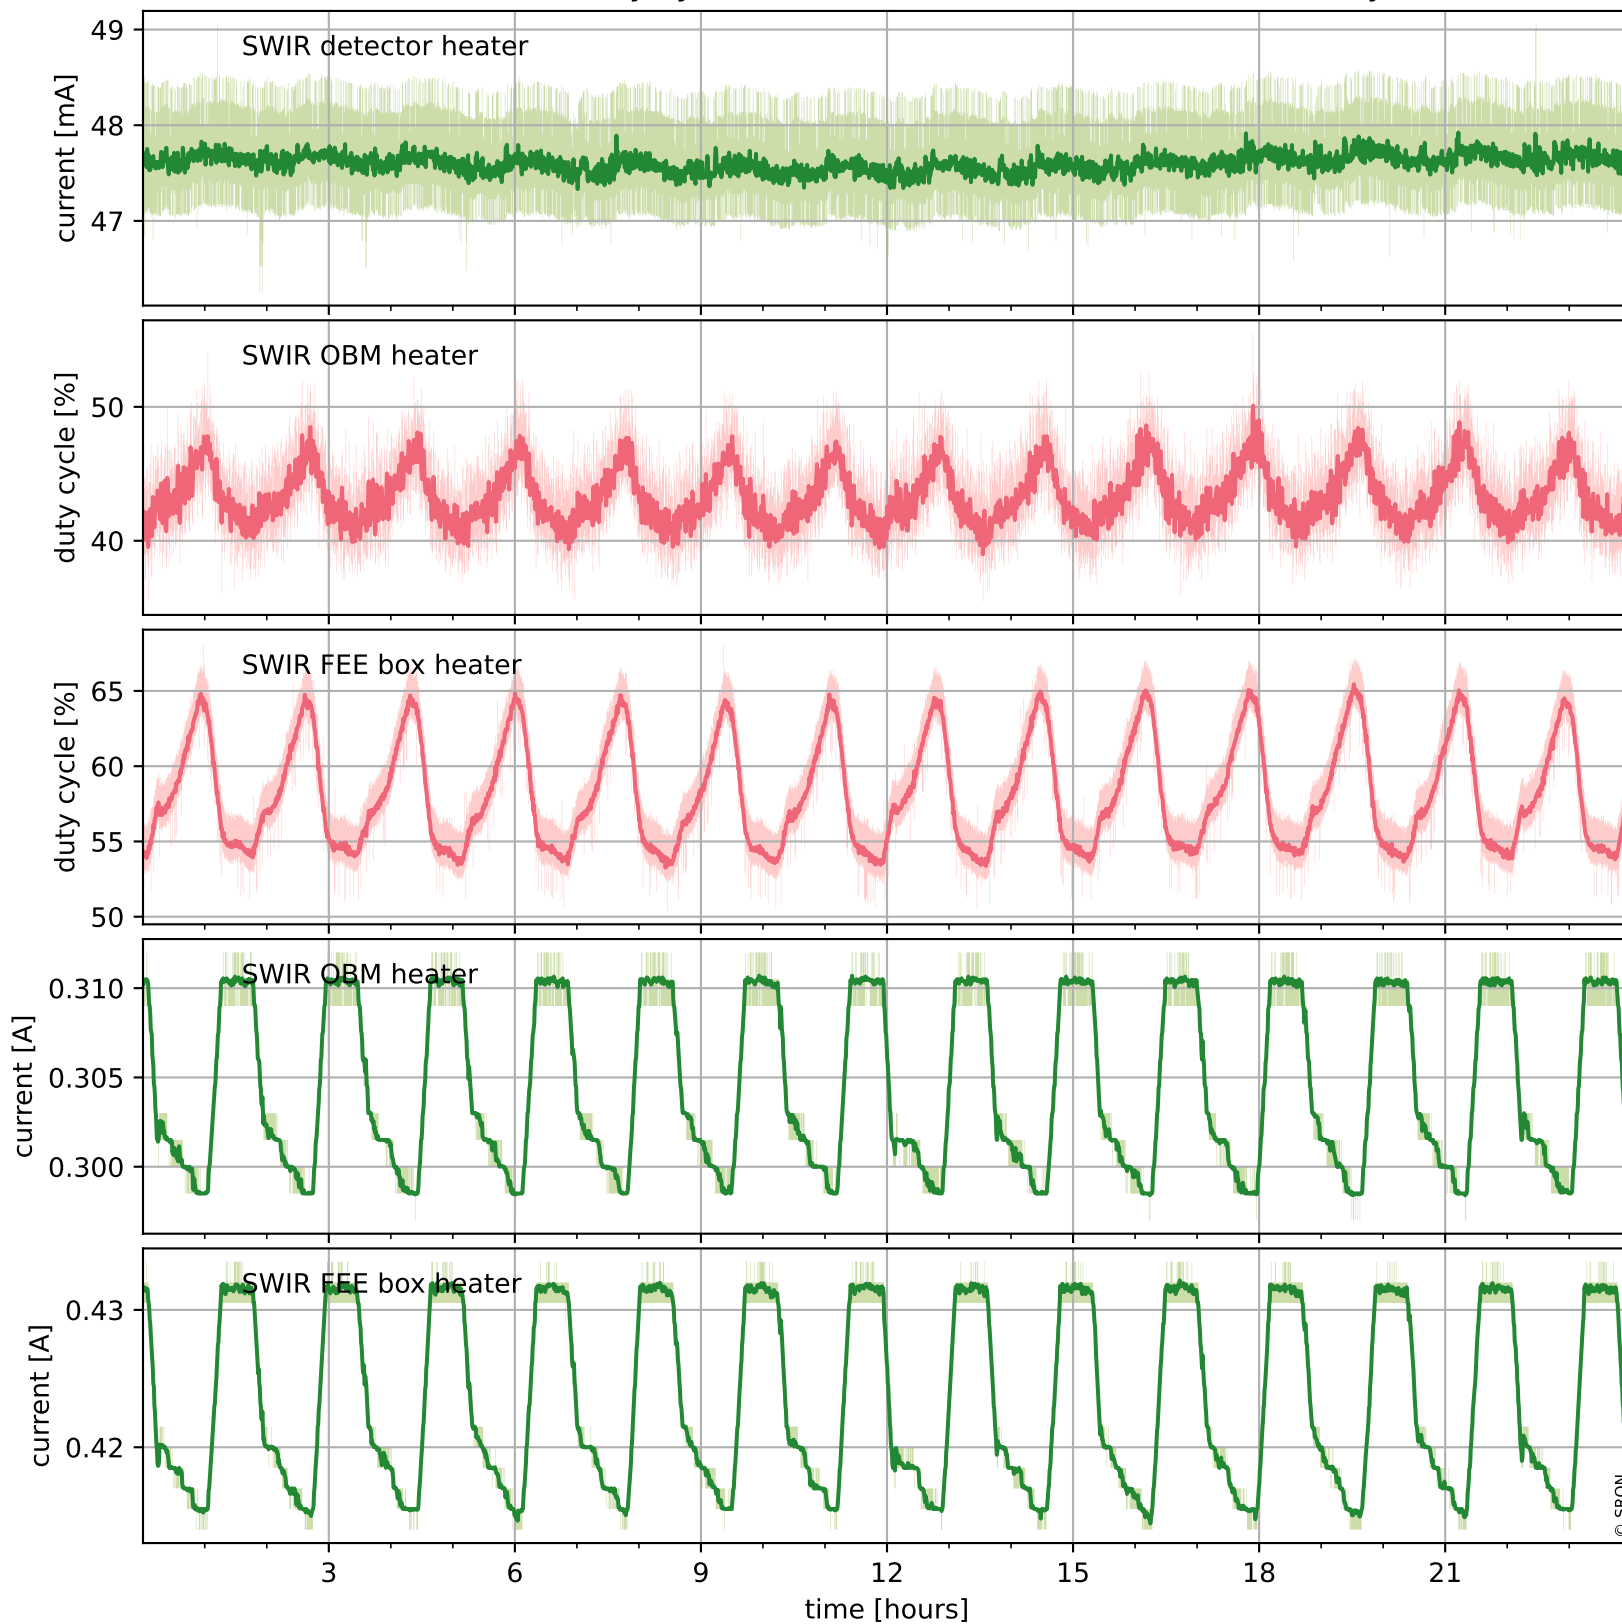

Tropomi SWIR housekeeping data

orbits : [14608, 14621]
coverage : 2020-08-08 / 2020-08-09
created : 2023-08-21T09:01:59

Temperature of sensors relevant for SWIR (one day)

Tropomi SWIR housekeeping data

orbits : [14137, 14621]
coverage : 2020-07-05 / 2020-08-09
created : 2023-08-21T09:01:59

Temperature of sensors relevant for SWIR (last month)

Tropomi SWIR housekeeping data

orbits : [14608, 14621]
coverage : 2020-08-08 / 2020-08-09
created : 2023-08-21T09:01:59

Current and duty cycle of 3 heaters relevant for SWIR (one day)

Tropomi SWIR housekeeping data

orbits : [14137, 14621]
coverage : 2020-07-05 / 2020-08-09
created : 2023-08-21T09:02:00

Current and duty cycle of 3 heaters relevant for SWIR (last month)

Tropomi SWIR housekeeping data

orbits : [14608, 14621]
coverage : 2020-08-08 / 2020-08-09
created : 2023-08-21T09:02:00

Temperature of sensors at the SWIR front-end electronics (one day)

Tropomi SWIR housekeeping data

orbits : [14137, 14621]
coverage : 2020-07-05 / 2020-08-09
created : 2023-08-21T09:02:00