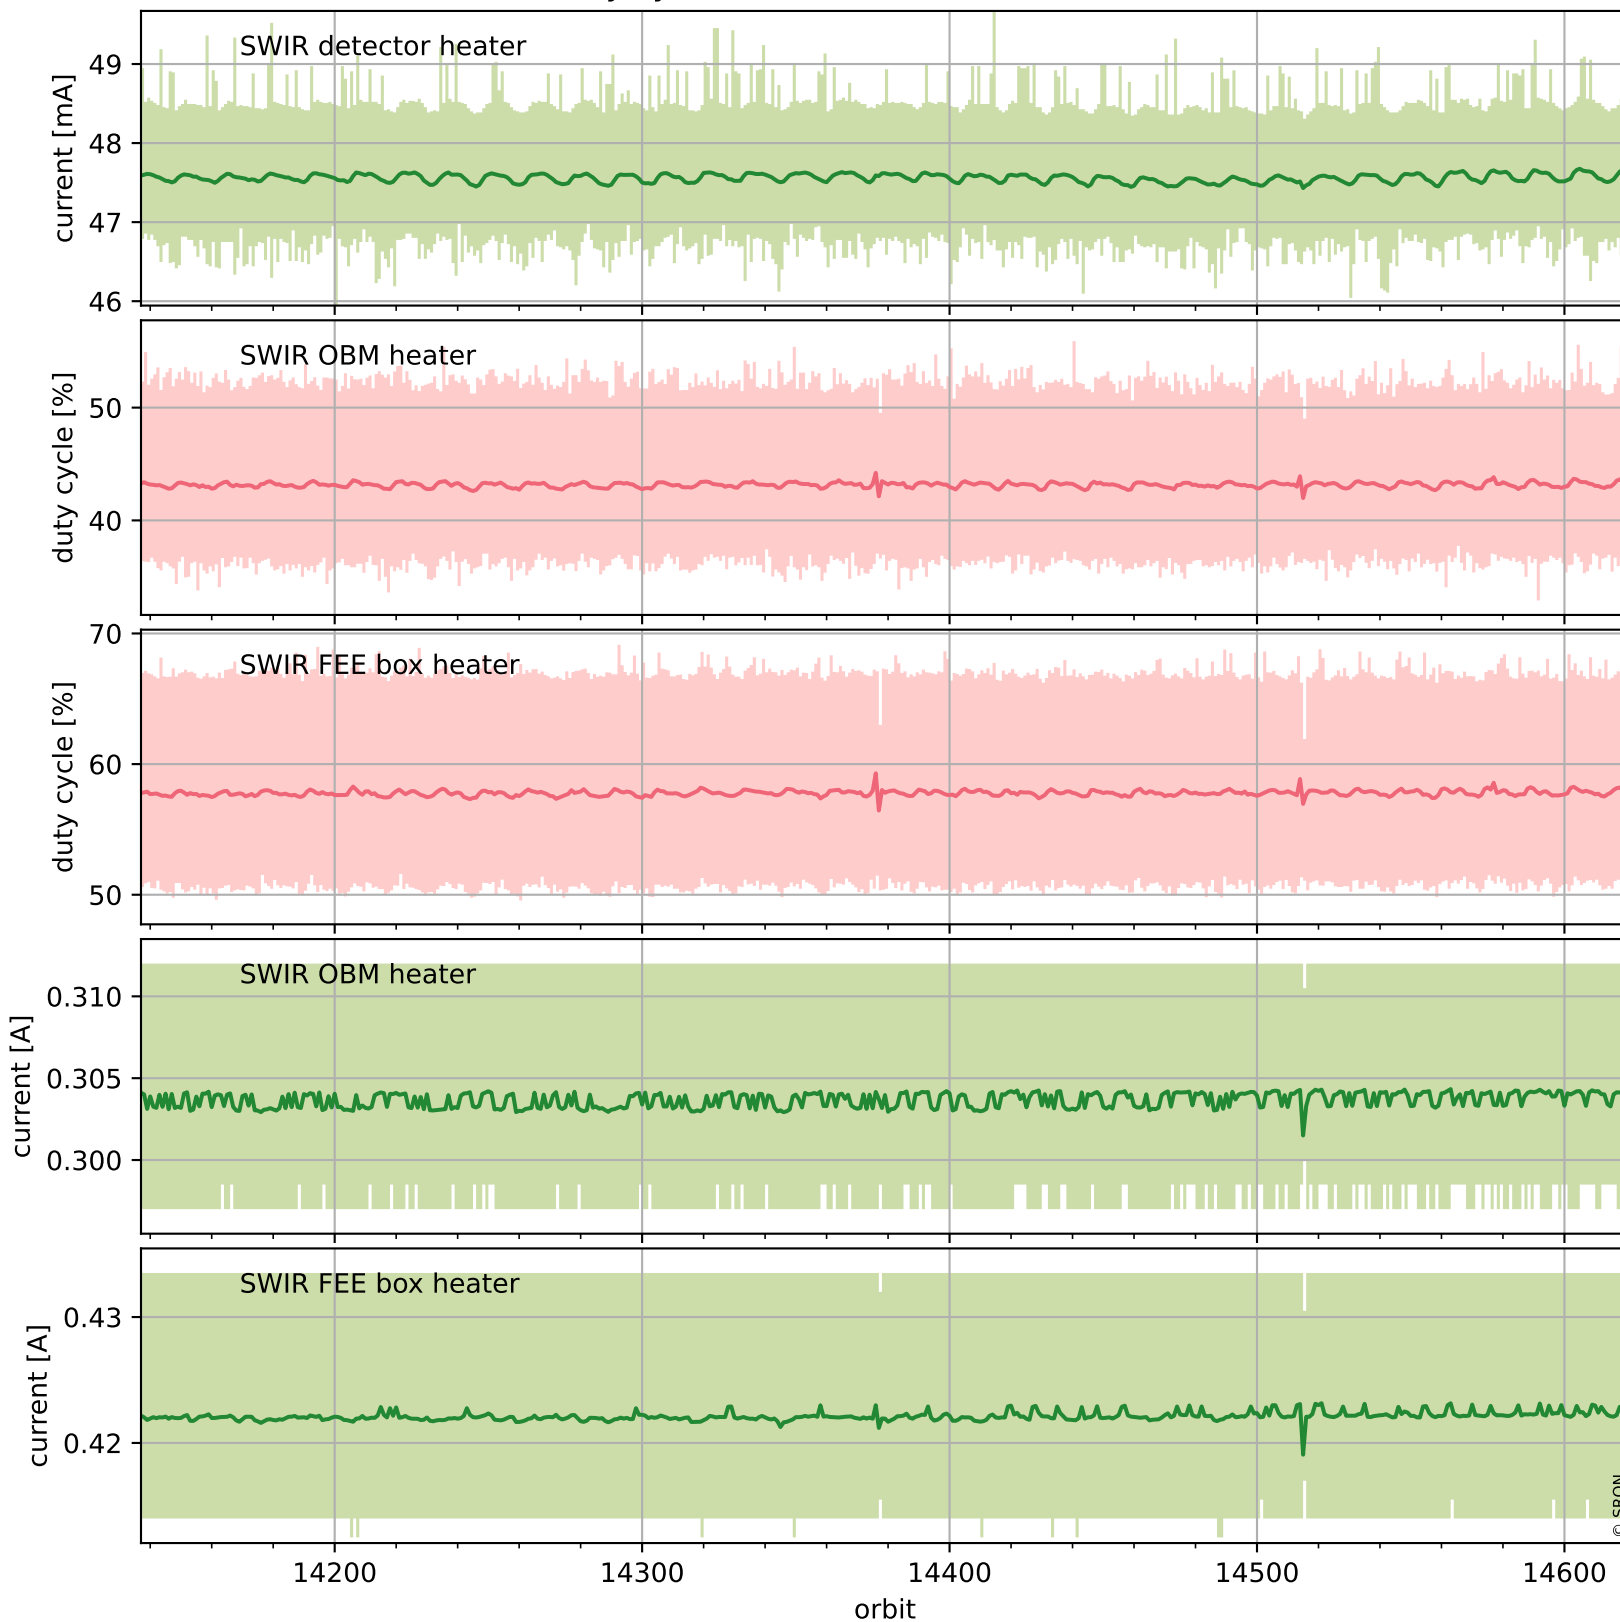

Tropomi SWIR housekeeping data

orbits : [14608, 14621]
coverage : 2020-08-08 / 2020-08-09
created : 2023-08-21T09:01:59

Temperature of sensors relevant for SWIR (one day)

Tropomi SWIR housekeeping data

orbits : [14137, 14621]
coverage : 2020-07-05 / 2020-08-09
created : 2023-08-21T09:01:59

Temperature of sensors relevant for SWIR (last month)

Tropomi SWIR housekeeping data

orbits : [14608, 14621]
coverage : 2020-08-08 / 2020-08-09
created : 2023-08-21T09:01:59

Current and duty cycle of 3 heaters relevant for SWIR (one day)

Tropomi SWIR housekeeping data

orbits : [14137, 14621]
coverage : 2020-07-05 / 2020-08-09
created : 2023-08-21T09:02:00

Current and duty cycle of 3 heaters relevant for SWIR (last month)

Tropomi SWIR housekeeping data

orbits : [14608, 14621]
coverage : 2020-08-08 / 2020-08-09
created : 2023-08-21T09:02:00

Temperature of sensors at the SWIR front-end electronics (one day)

Tropomi SWIR housekeeping data

orbits : [14137, 14621]
coverage : 2020-07-05 / 2020-08-09
created : 2023-08-21T09:02:00