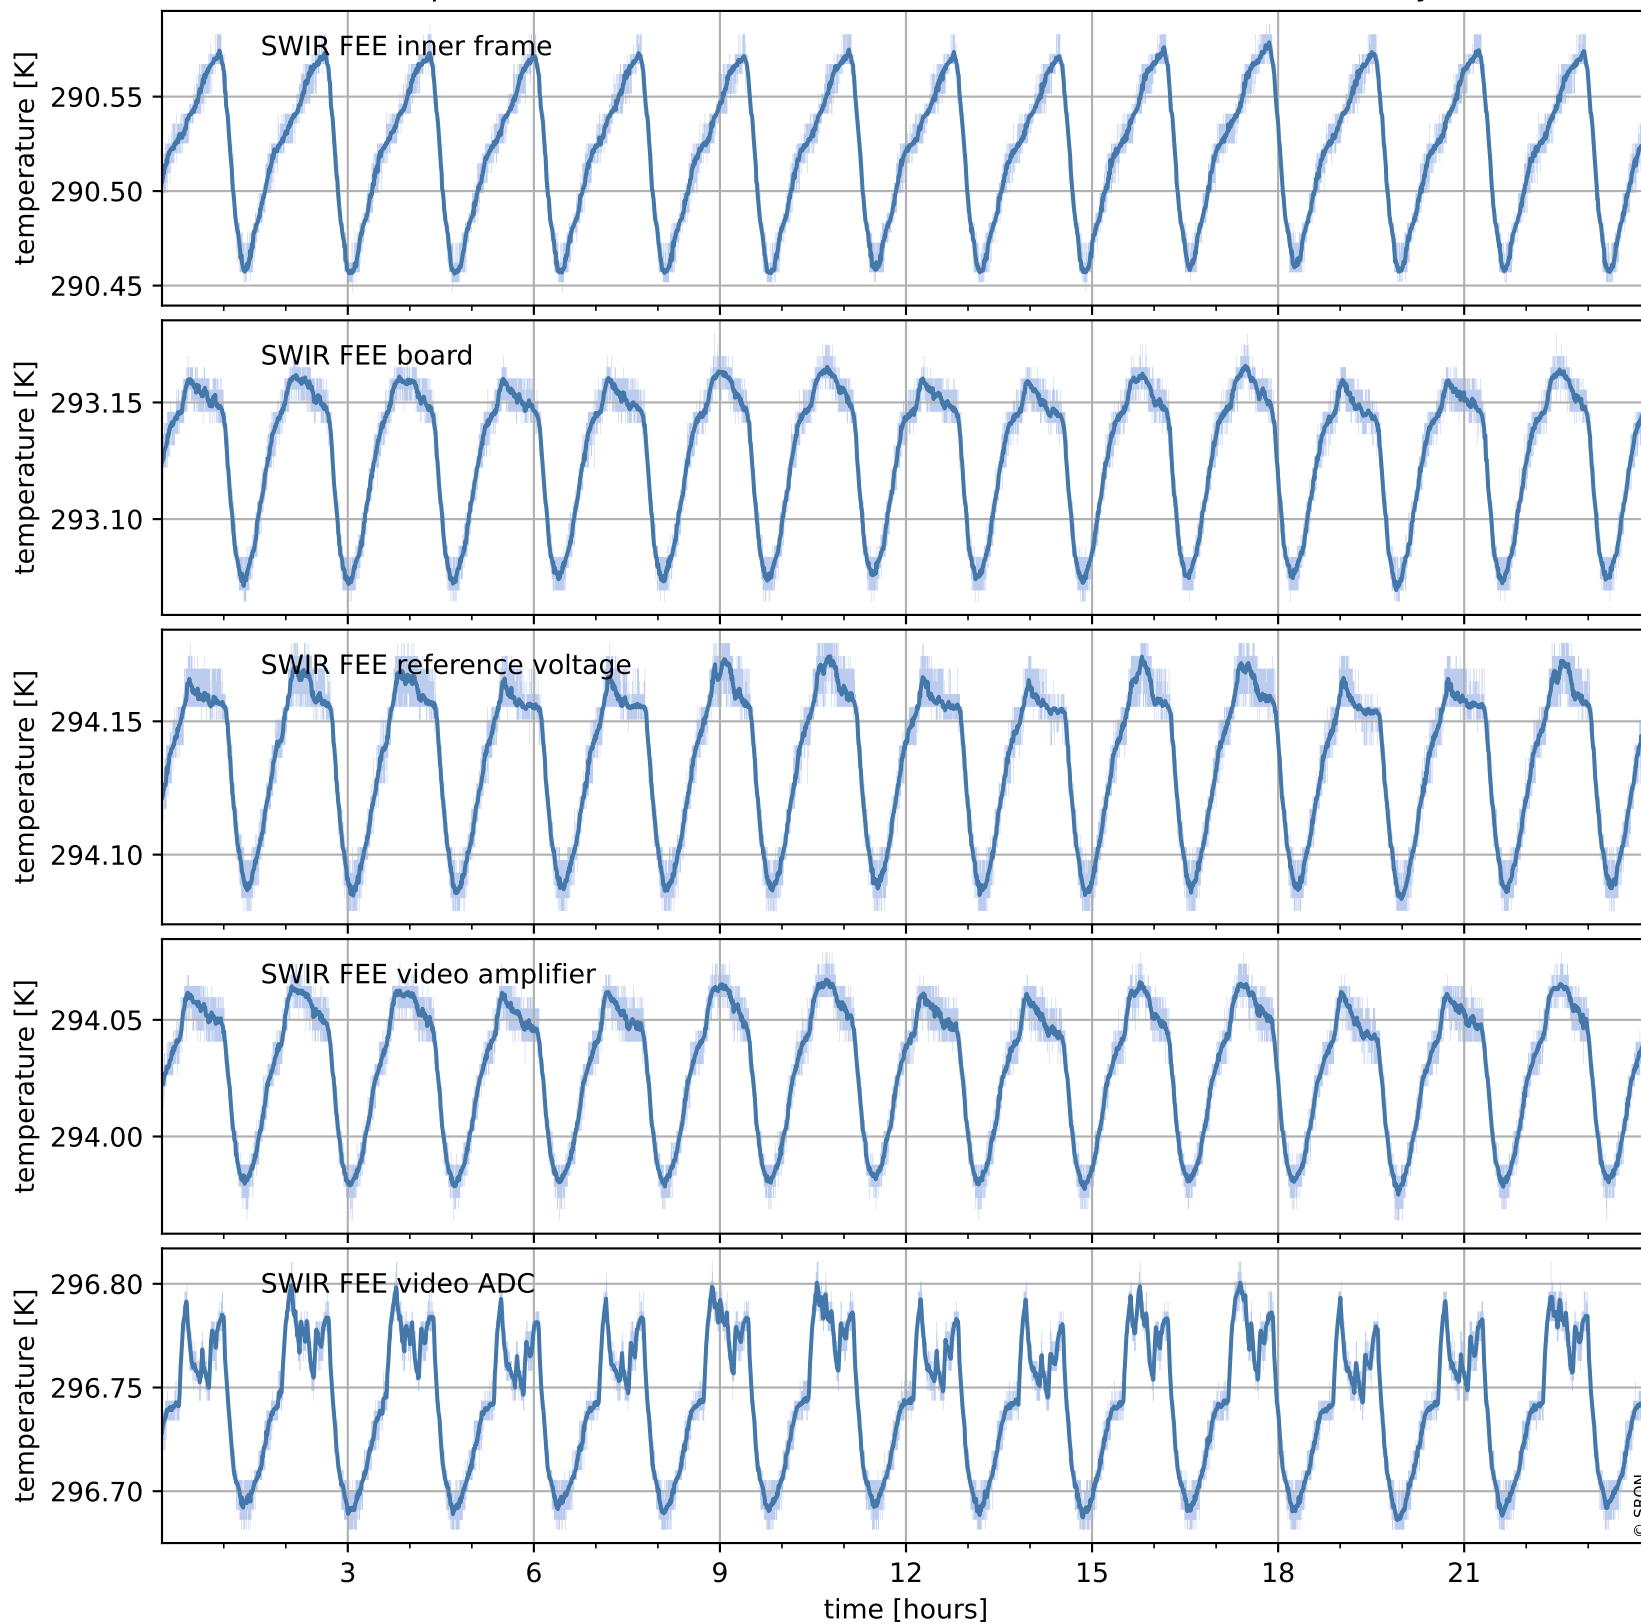

Tropomi SWIR housekeeping data

orbits : [14608, 14621]
coverage : 2020-08-08 / 2020-08-09
created : 2023-08-21T09:01:59

Temperature of sensors relevant for SWIR (one day)

Tropomi SWIR housekeeping data

orbits : [14137, 14621]
coverage : 2020-07-05 / 2020-08-09
created : 2023-08-21T09:01:59

Temperature of sensors relevant for SWIR (last month)

Tropomi SWIR housekeeping data

orbits : [14608, 14621]
coverage : 2020-08-08 / 2020-08-09
created : 2023-08-21T09:01:59

Current and duty cycle of 3 heaters relevant for SWIR (one day)

Tropomi SWIR housekeeping data

orbits : [14137, 14621]
coverage : 2020-07-05 / 2020-08-09
created : 2023-08-21T09:02:00

Current and duty cycle of 3 heaters relevant for SWIR (last month)

Tropomi SWIR housekeeping data

orbits : [14608, 14621]
coverage : 2020-08-08 / 2020-08-09
created : 2023-08-21T09:02:00

Temperature of sensors at the SWIR front-end electronics (one day)

Tropomi SWIR housekeeping data

orbits : [14137, 14621]
coverage : 2020-07-05 / 2020-08-09
created : 2023-08-21T09:02:00