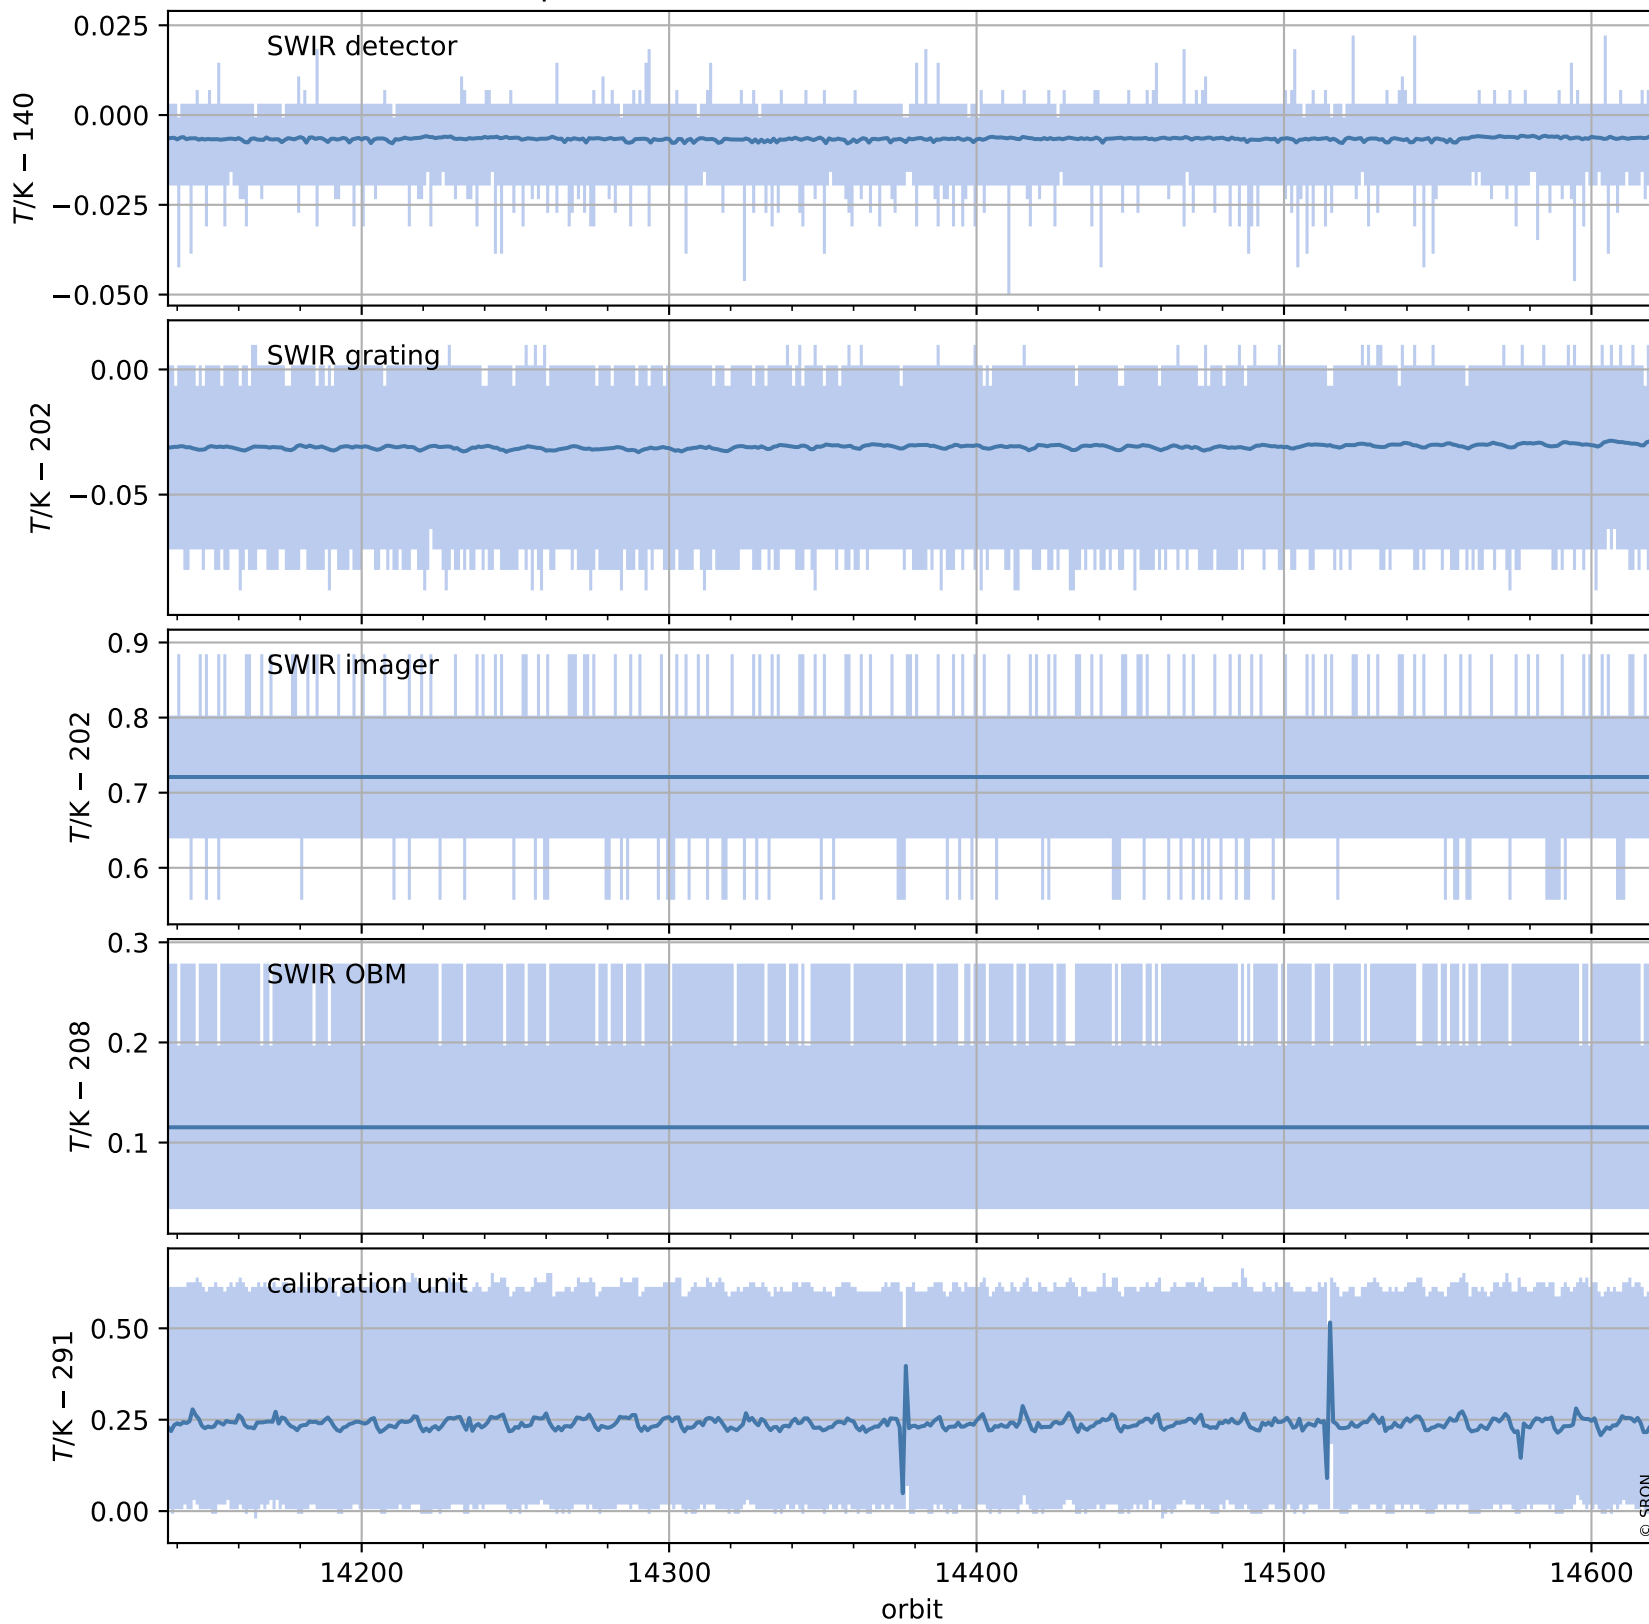

Tropomi SWIR housekeeping data

orbits : [14608, 14621]
coverage : 2020-08-08 / 2020-08-09
created : 2023-08-21T09:01:59

Temperature of sensors relevant for SWIR (one day)

Tropomi SWIR housekeeping data

orbits : [14137, 14621]
coverage : 2020-07-05 / 2020-08-09
created : 2023-08-21T09:01:59

Temperature of sensors relevant for SWIR (last month)

Tropomi SWIR housekeeping data

orbits : [14608, 14621]
coverage : 2020-08-08 / 2020-08-09
created : 2023-08-21T09:01:59

Current and duty cycle of 3 heaters relevant for SWIR (one day)

Tropomi SWIR housekeeping data

orbits : [14137, 14621]
coverage : 2020-07-05 / 2020-08-09
created : 2023-08-21T09:02:00

Current and duty cycle of 3 heaters relevant for SWIR (last month)

Tropomi SWIR housekeeping data

orbits : [14608, 14621]
coverage : 2020-08-08 / 2020-08-09
created : 2023-08-21T09:02:00

Temperature of sensors at the SWIR front-end electronics (one day)

Tropomi SWIR housekeeping data

orbits : [14137, 14621]
coverage : 2020-07-05 / 2020-08-09
created : 2023-08-21T09:02:00