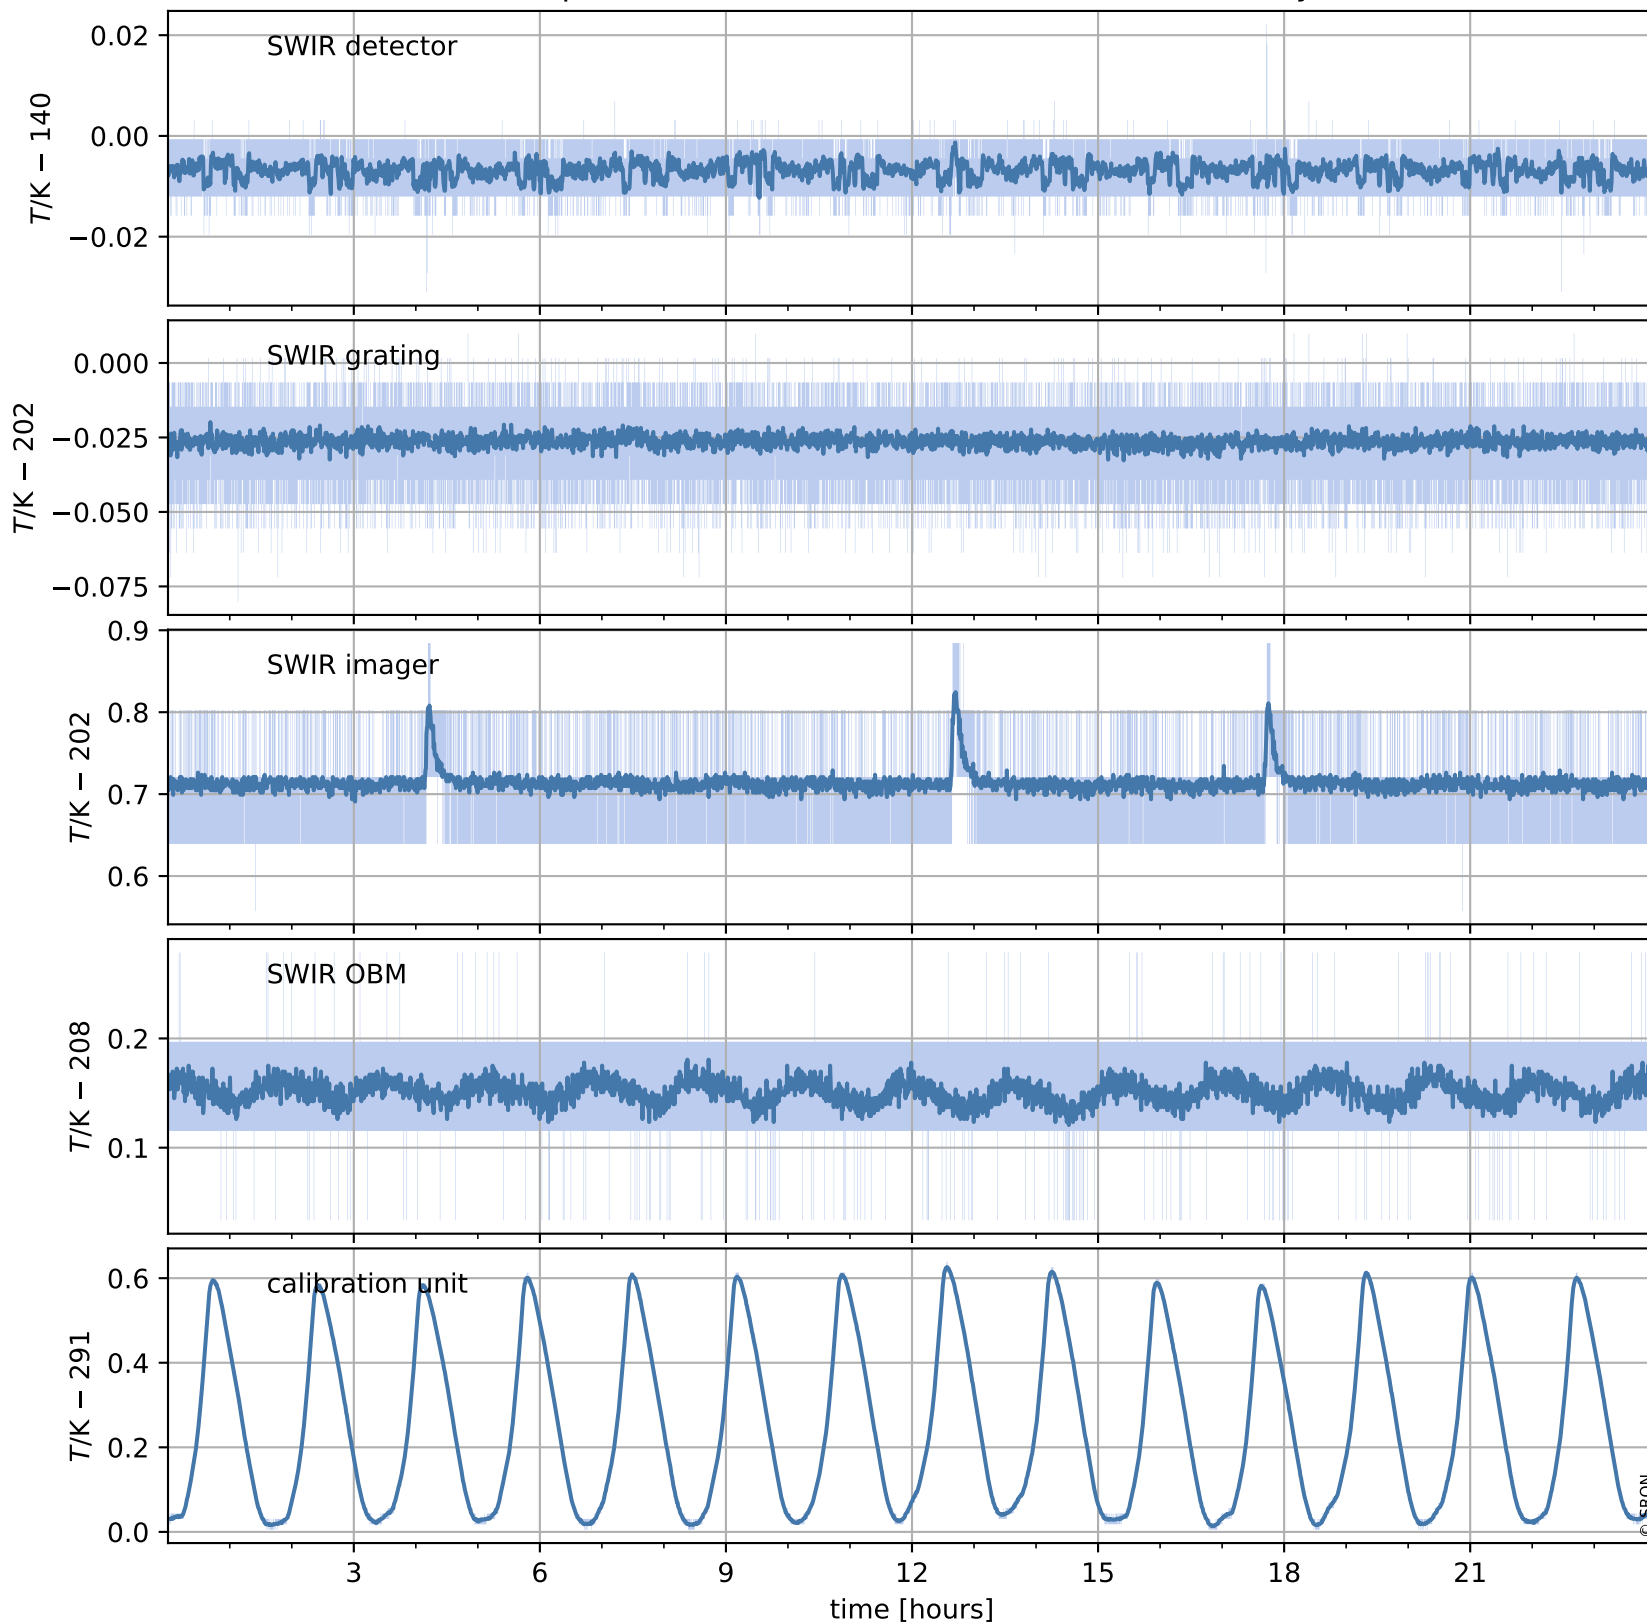

Tropomi SWIR housekeeping data

orbits : [14821, 14834]
coverage : 2020-08-23 / 2020-08-24
created : 2023-08-21T09:02:33

Temperature of sensors relevant for SWIR (one day)

Tropomi SWIR housekeeping data

orbits : [14350, 14834]
coverage : 2020-07-20 / 2020-08-24
created : 2023-08-21T09:02:33

Temperature of sensors relevant for SWIR (last month)

Tropomi SWIR housekeeping data

orbits : [14821, 14834]
coverage : 2020-08-23 / 2020-08-24
created : 2023-08-21T09:02:34

Current and duty cycle of 3 heaters relevant for SWIR (one day)

Tropomi SWIR housekeeping data

orbits : [14350, 14834]
coverage : 2020-07-20 / 2020-08-24
created : 2023-08-21T09:02:34

Current and duty cycle of 3 heaters relevant for SWIR (last month)

Tropomi SWIR housekeeping data