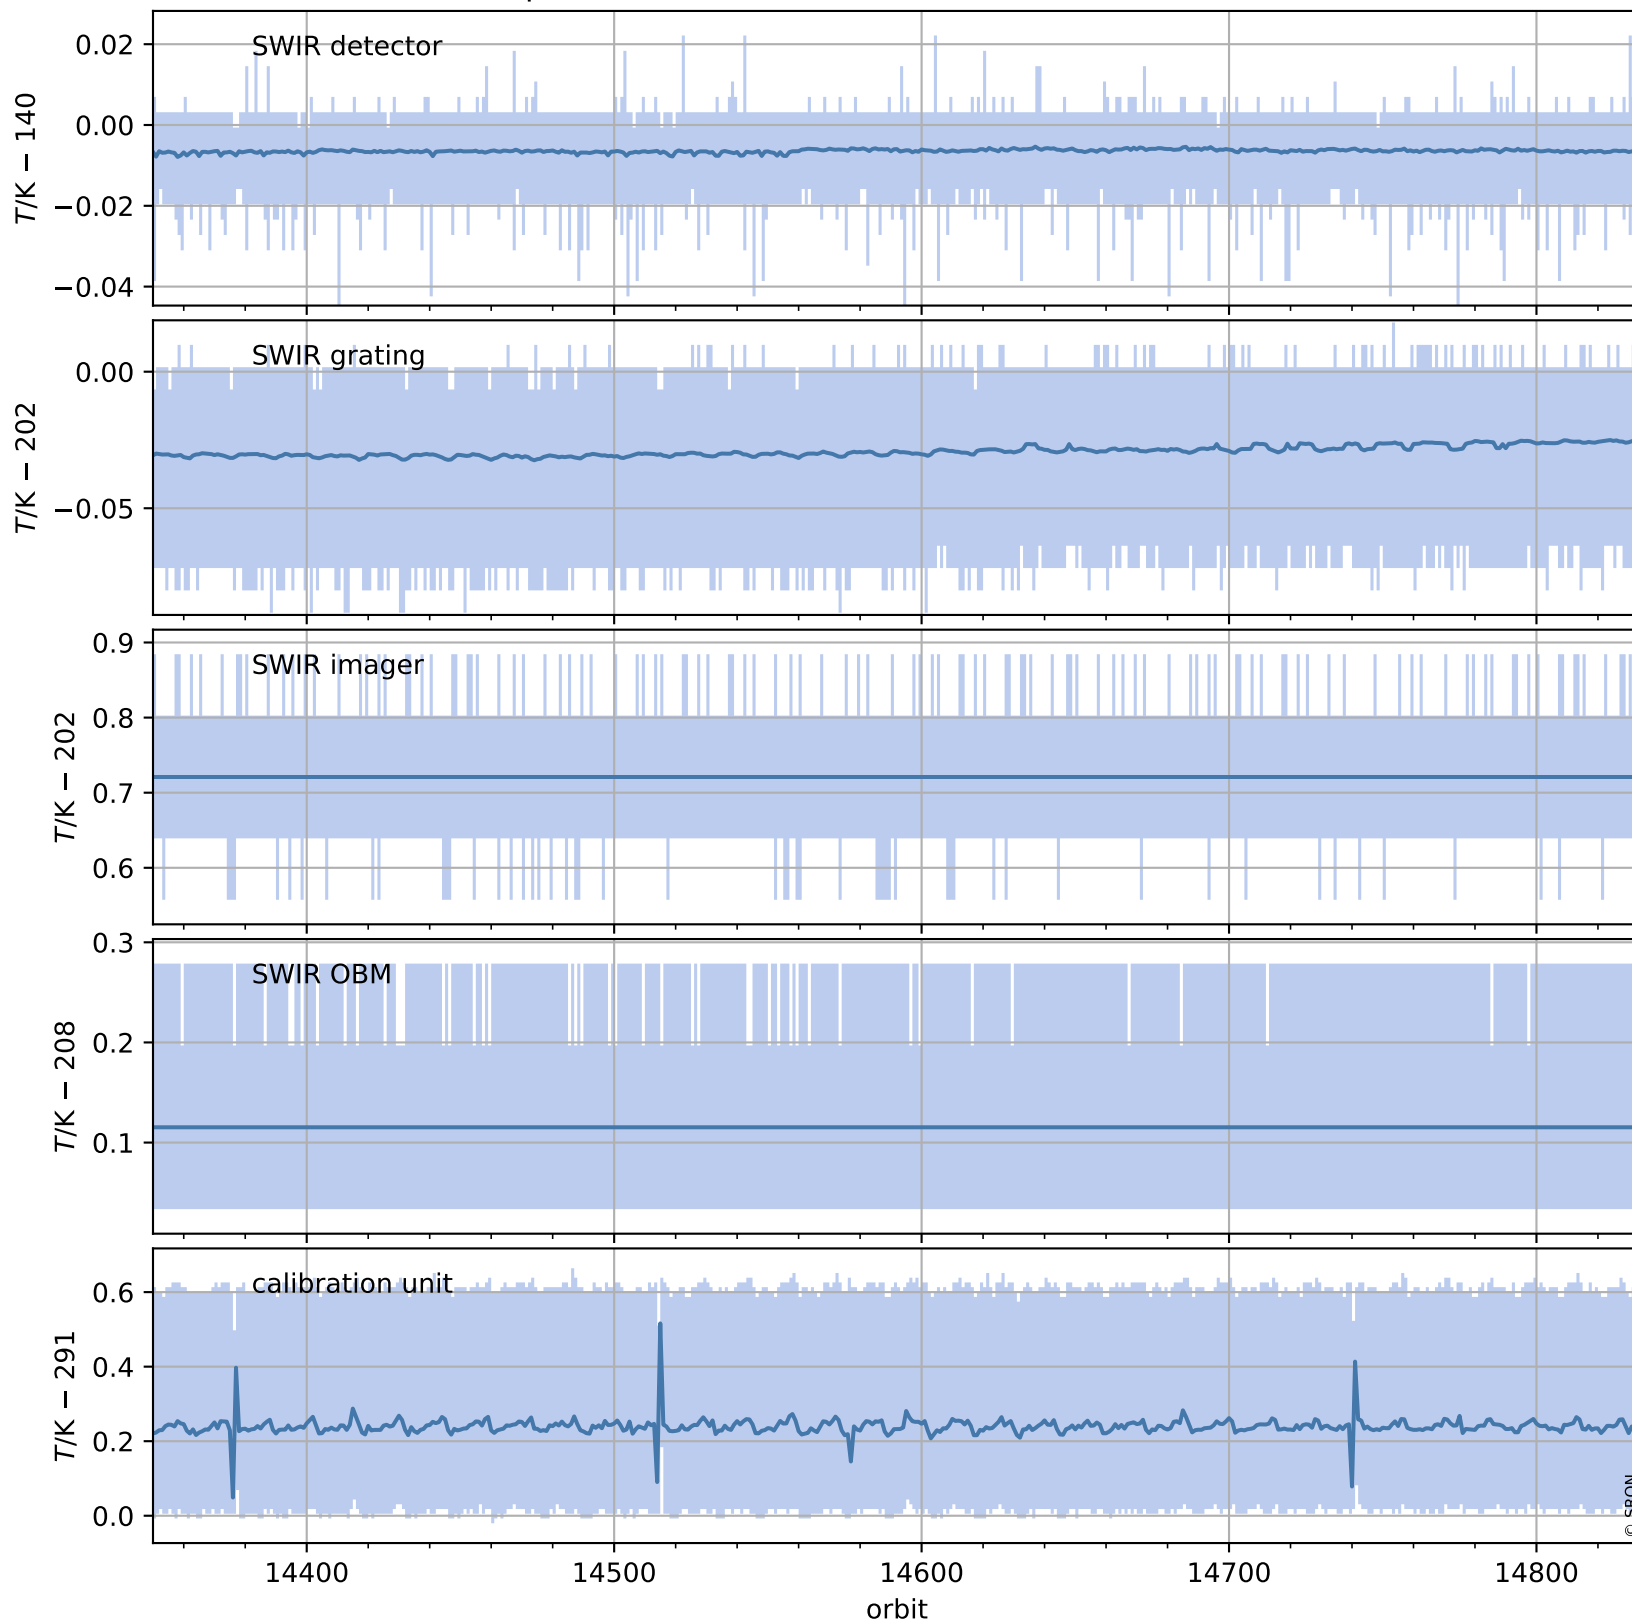

Tropomi SWIR housekeeping data

orbits : [14821, 14834]
coverage : 2020-08-23 / 2020-08-24
created : 2023-08-21T09:02:33

Temperature of sensors relevant for SWIR (one day)

Tropomi SWIR housekeeping data

orbits : [14350, 14834]
coverage : 2020-07-20 / 2020-08-24
created : 2023-08-21T09:02:33

Temperature of sensors relevant for SWIR (last month)

Tropomi SWIR housekeeping data

orbits : [14821, 14834]
coverage : 2020-08-23 / 2020-08-24
created : 2023-08-21T09:02:34

Current and duty cycle of 3 heaters relevant for SWIR (one day)

Tropomi SWIR housekeeping data

orbits : [14350, 14834]
coverage : 2020-07-20 / 2020-08-24
created : 2023-08-21T09:02:34

Current and duty cycle of 3 heaters relevant for SWIR (last month)

Tropomi SWIR housekeeping data

orbits : [14821, 14834]
coverage : 2020-08-23 / 2020-08-24
created : 2023-08-21T09:02:35

Temperature of sensors at the SWIR front-end electronics (one day)

Tropomi SWIR housekeeping data

orbits : [14350, 14834]
coverage : 2020-07-20 / 2020-08-24
created : 2023-08-21T09:02:35