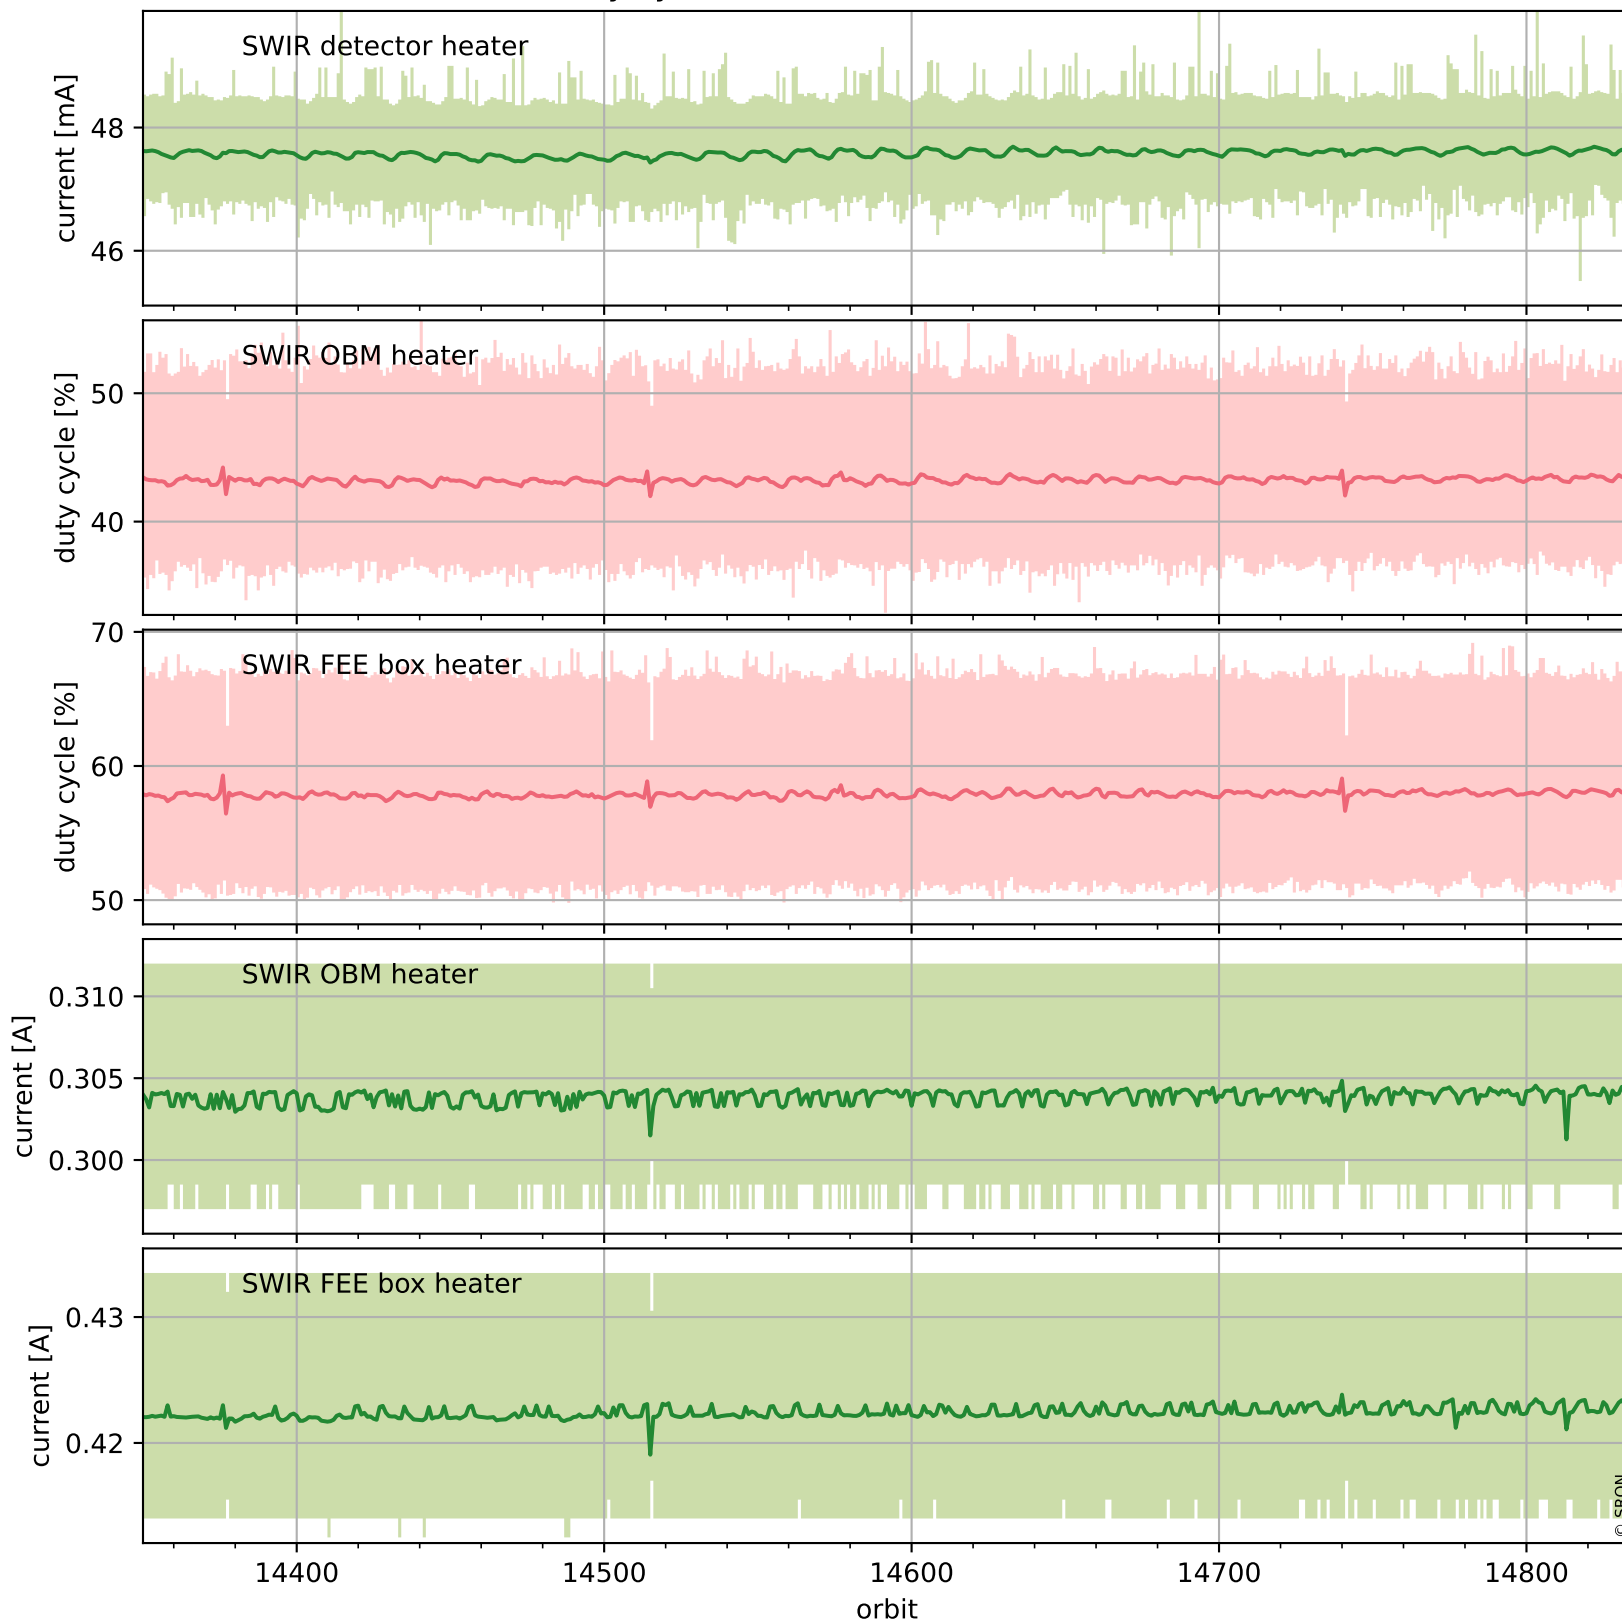

Tropomi SWIR housekeeping data

orbits : [14821, 14834]
coverage : 2020-08-23 / 2020-08-24
created : 2023-08-21T09:02:33

Temperature of sensors relevant for SWIR (one day)

Tropomi SWIR housekeeping data

orbits : [14350, 14834]
coverage : 2020-07-20 / 2020-08-24
created : 2023-08-21T09:02:33

Temperature of sensors relevant for SWIR (last month)

Tropomi SWIR housekeeping data

orbits : [14821, 14834]
coverage : 2020-08-23 / 2020-08-24
created : 2023-08-21T09:02:34

Current and duty cycle of 3 heaters relevant for SWIR (one day)

Tropomi SWIR housekeeping data

orbits : [14350, 14834]
coverage : 2020-07-20 / 2020-08-24
created : 2023-08-21T09:02:34

Current and duty cycle of 3 heaters relevant for SWIR (last month)

Tropomi SWIR housekeeping data

orbits : [14821, 14834]
coverage : 2020-08-23 / 2020-08-24
created : 2023-08-21T09:02:35

Temperature of sensors at the SWIR front-end electronics (one day)

Tropomi SWIR housekeeping data

orbits : [14350, 14834]
coverage : 2020-07-20 / 2020-08-24
created : 2023-08-21T09:02:35