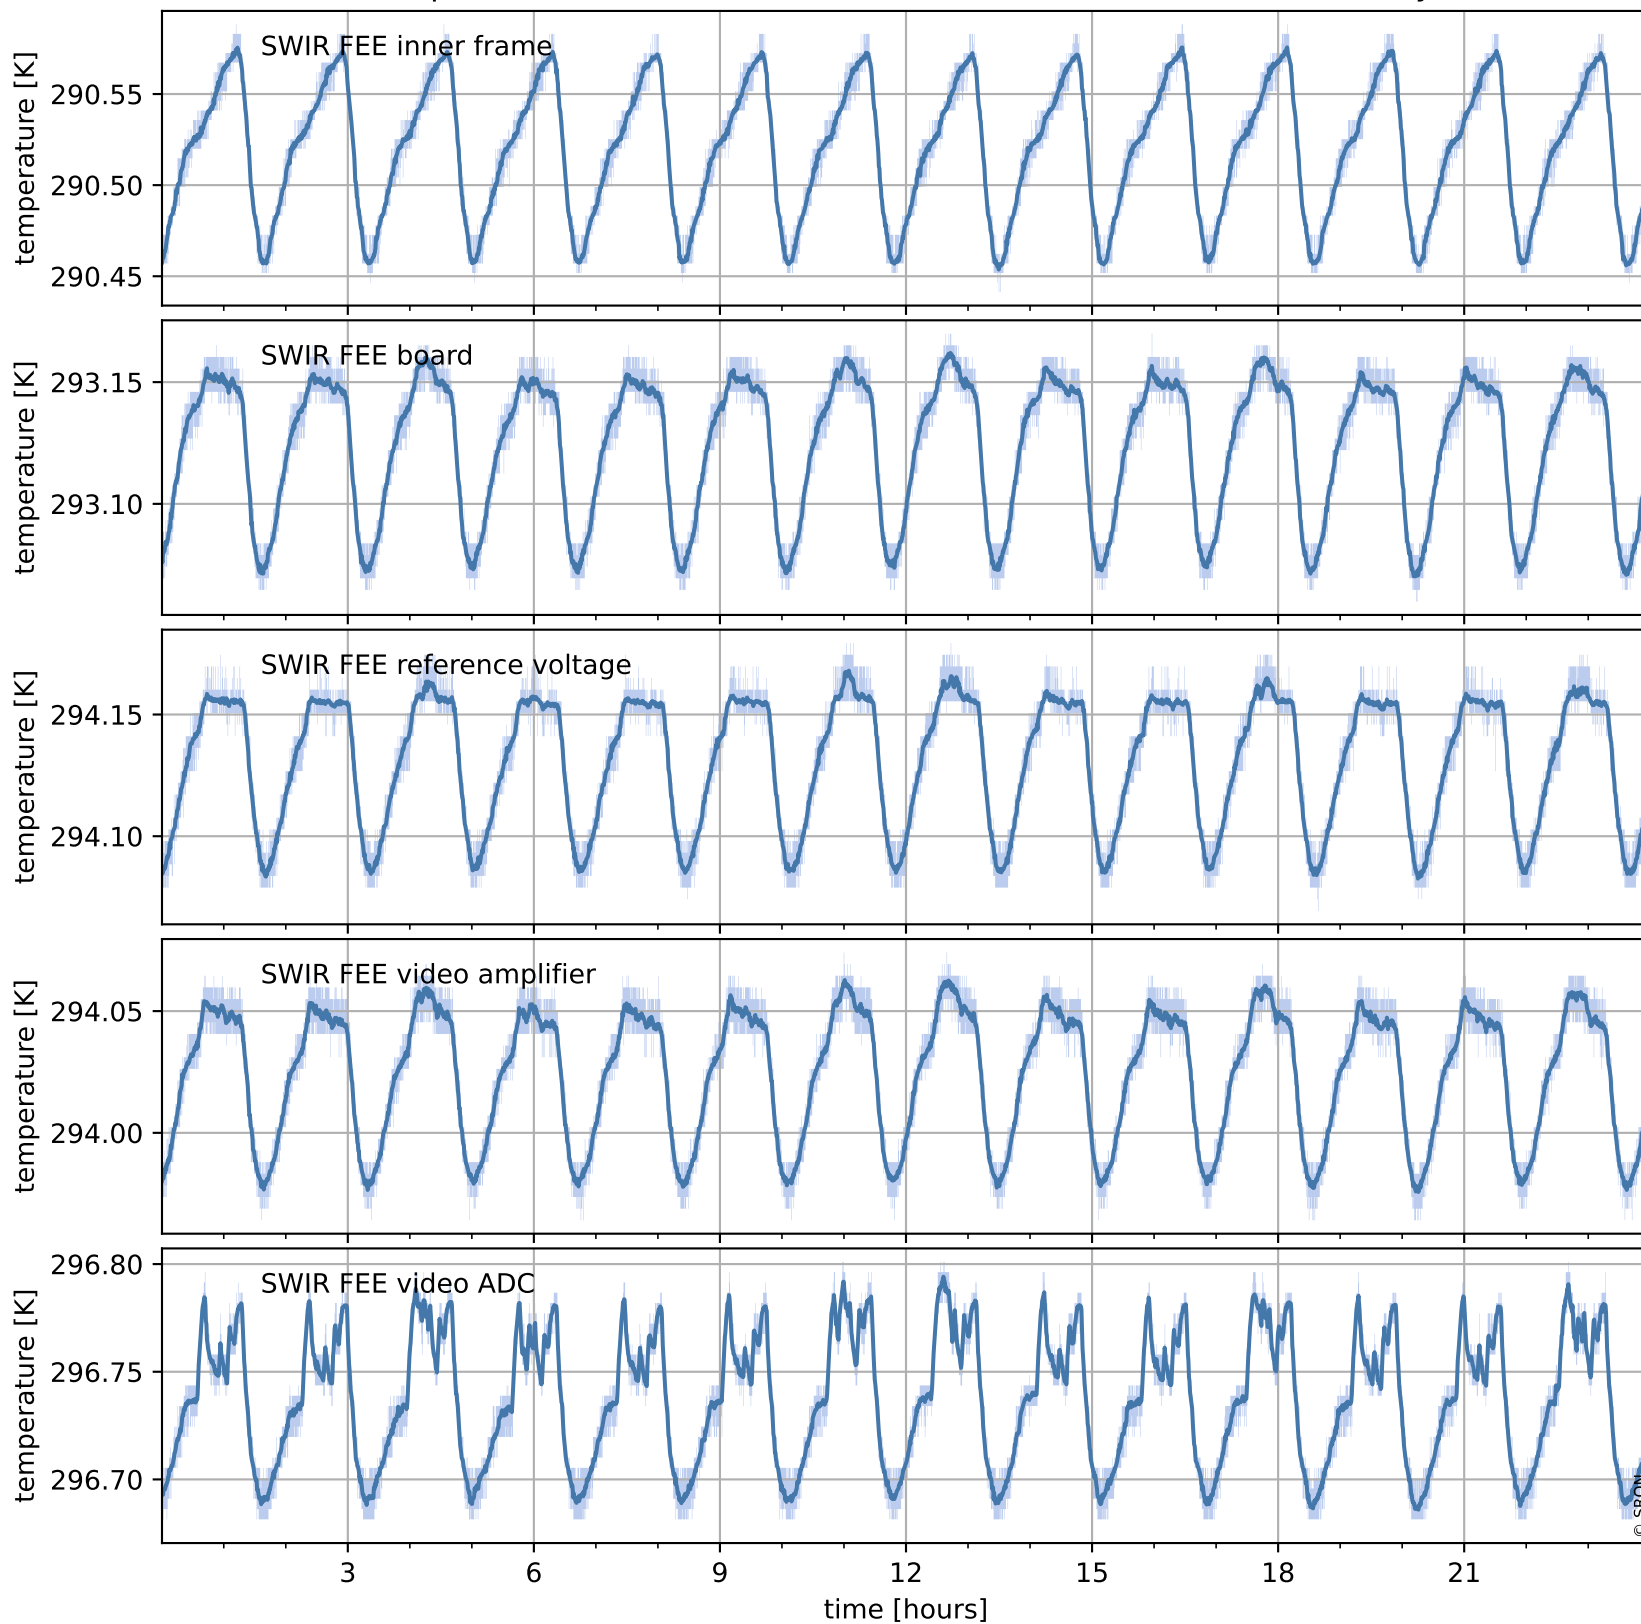

Tropomi SWIR housekeeping data

orbits : [14821, 14834]
coverage : 2020-08-23 / 2020-08-24
created : 2023-08-21T09:02:33

Temperature of sensors relevant for SWIR (one day)

Tropomi SWIR housekeeping data

orbits : [14350, 14834]
coverage : 2020-07-20 / 2020-08-24
created : 2023-08-21T09:02:33

Temperature of sensors relevant for SWIR (last month)

Tropomi SWIR housekeeping data

orbits : [14821, 14834]
coverage : 2020-08-23 / 2020-08-24
created : 2023-08-21T09:02:34

Current and duty cycle of 3 heaters relevant for SWIR (one day)

Tropomi SWIR housekeeping data

orbits : [14350, 14834]
coverage : 2020-07-20 / 2020-08-24
created : 2023-08-21T09:02:34

Current and duty cycle of 3 heaters relevant for SWIR (last month)

Tropomi SWIR housekeeping data

orbits : [14821, 14834]
coverage : 2020-08-23 / 2020-08-24
created : 2023-08-21T09:02:35

Temperature of sensors at the SWIR front-end electronics (one day)

Tropomi SWIR housekeeping data

orbits : [14350, 14834]
coverage : 2020-07-20 / 2020-08-24
created : 2023-08-21T09:02:35