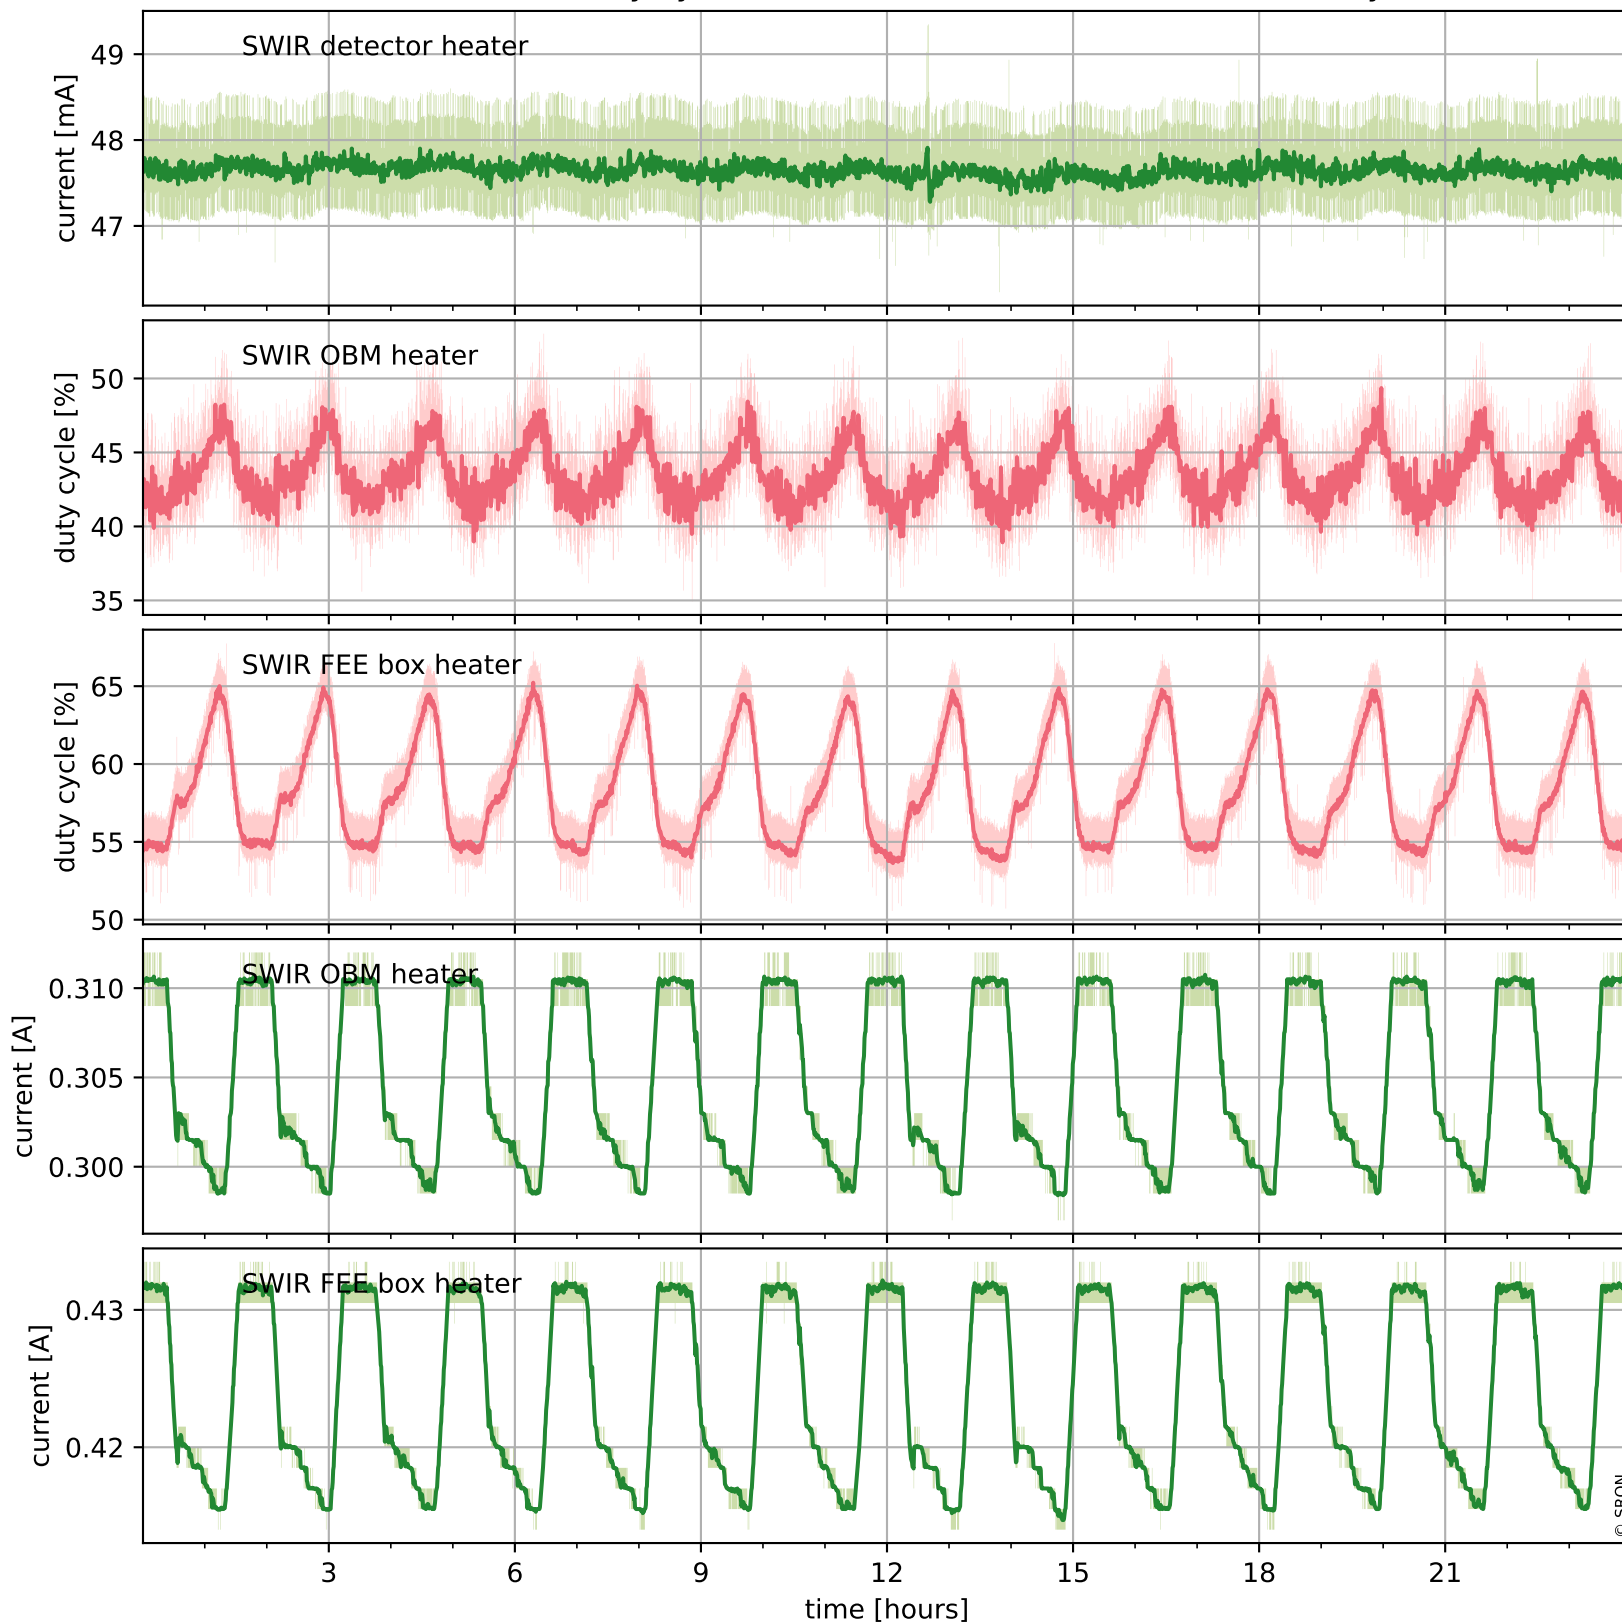

Tropomi SWIR housekeeping data

orbits : [14821, 14834]
coverage : 2020-08-23 / 2020-08-24
created : 2023-08-21T09:02:33

Temperature of sensors relevant for SWIR (one day)

Tropomi SWIR housekeeping data

orbits : [14350, 14834]
coverage : 2020-07-20 / 2020-08-24
created : 2023-08-21T09:02:33

Temperature of sensors relevant for SWIR (last month)

Tropomi SWIR housekeeping data

orbits : [14821, 14834]
coverage : 2020-08-23 / 2020-08-24
created : 2023-08-21T09:02:34

Current and duty cycle of 3 heaters relevant for SWIR (one day)

Tropomi SWIR housekeeping data

orbits : [14350, 14834]
coverage : 2020-07-20 / 2020-08-24
created : 2023-08-21T09:02:34

Current and duty cycle of 3 heaters relevant for SWIR (last month)

Tropomi SWIR housekeeping data