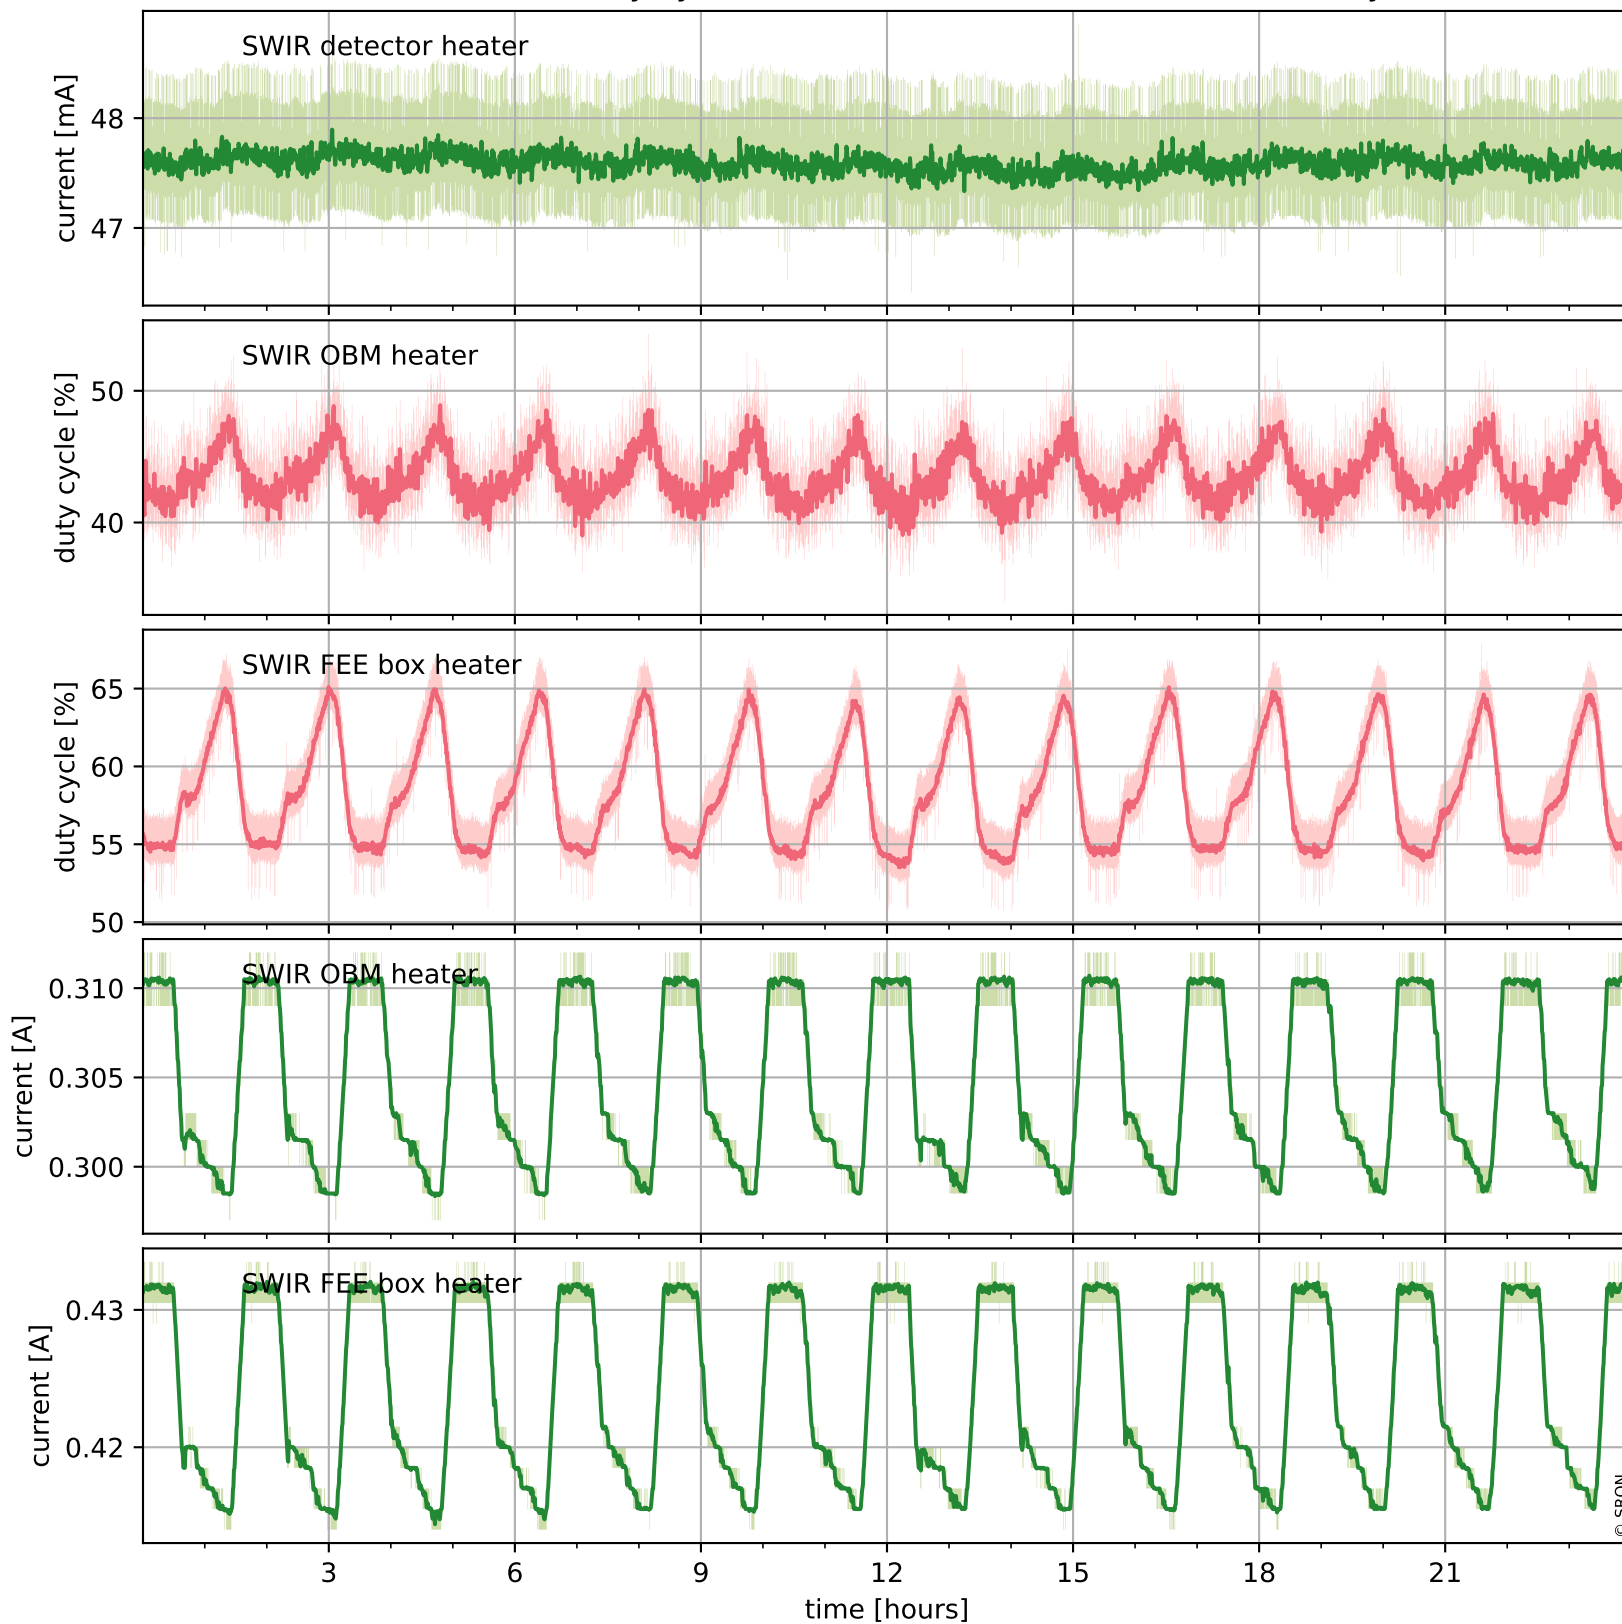

Tropomi SWIR housekeeping data

orbits : [14892, 14905]
coverage : 2020-08-28 / 2020-08-29
created : 2023-08-21T09:02:45

Temperature of sensors relevant for SWIR (one day)

Tropomi SWIR housekeeping data

orbits : [14421, 14905]
coverage : 2020-07-25 / 2020-08-29
created : 2023-08-21T09:02:45

Temperature of sensors relevant for SWIR (last month)

Tropomi SWIR housekeeping data

orbits : [14892, 14905]
coverage : 2020-08-28 / 2020-08-29
created : 2023-08-21T09:02:45

Current and duty cycle of 3 heaters relevant for SWIR (one day)

Tropomi SWIR housekeeping data

orbits : [14421, 14905]
coverage : 2020-07-25 / 2020-08-29
created : 2023-08-21T09:02:46

Current and duty cycle of 3 heaters relevant for SWIR (last month)

Tropomi SWIR housekeeping data

orbits : [14892, 14905]
coverage : 2020-08-28 / 2020-08-29
created : 2023-08-21T09:02:46

Temperature of sensors at the SWIR front-end electronics (one day)

Tropomi SWIR housekeeping data

orbits : [14421, 14905]
coverage : 2020-07-25 / 2020-08-29
created : 2023-08-21T09:02:46