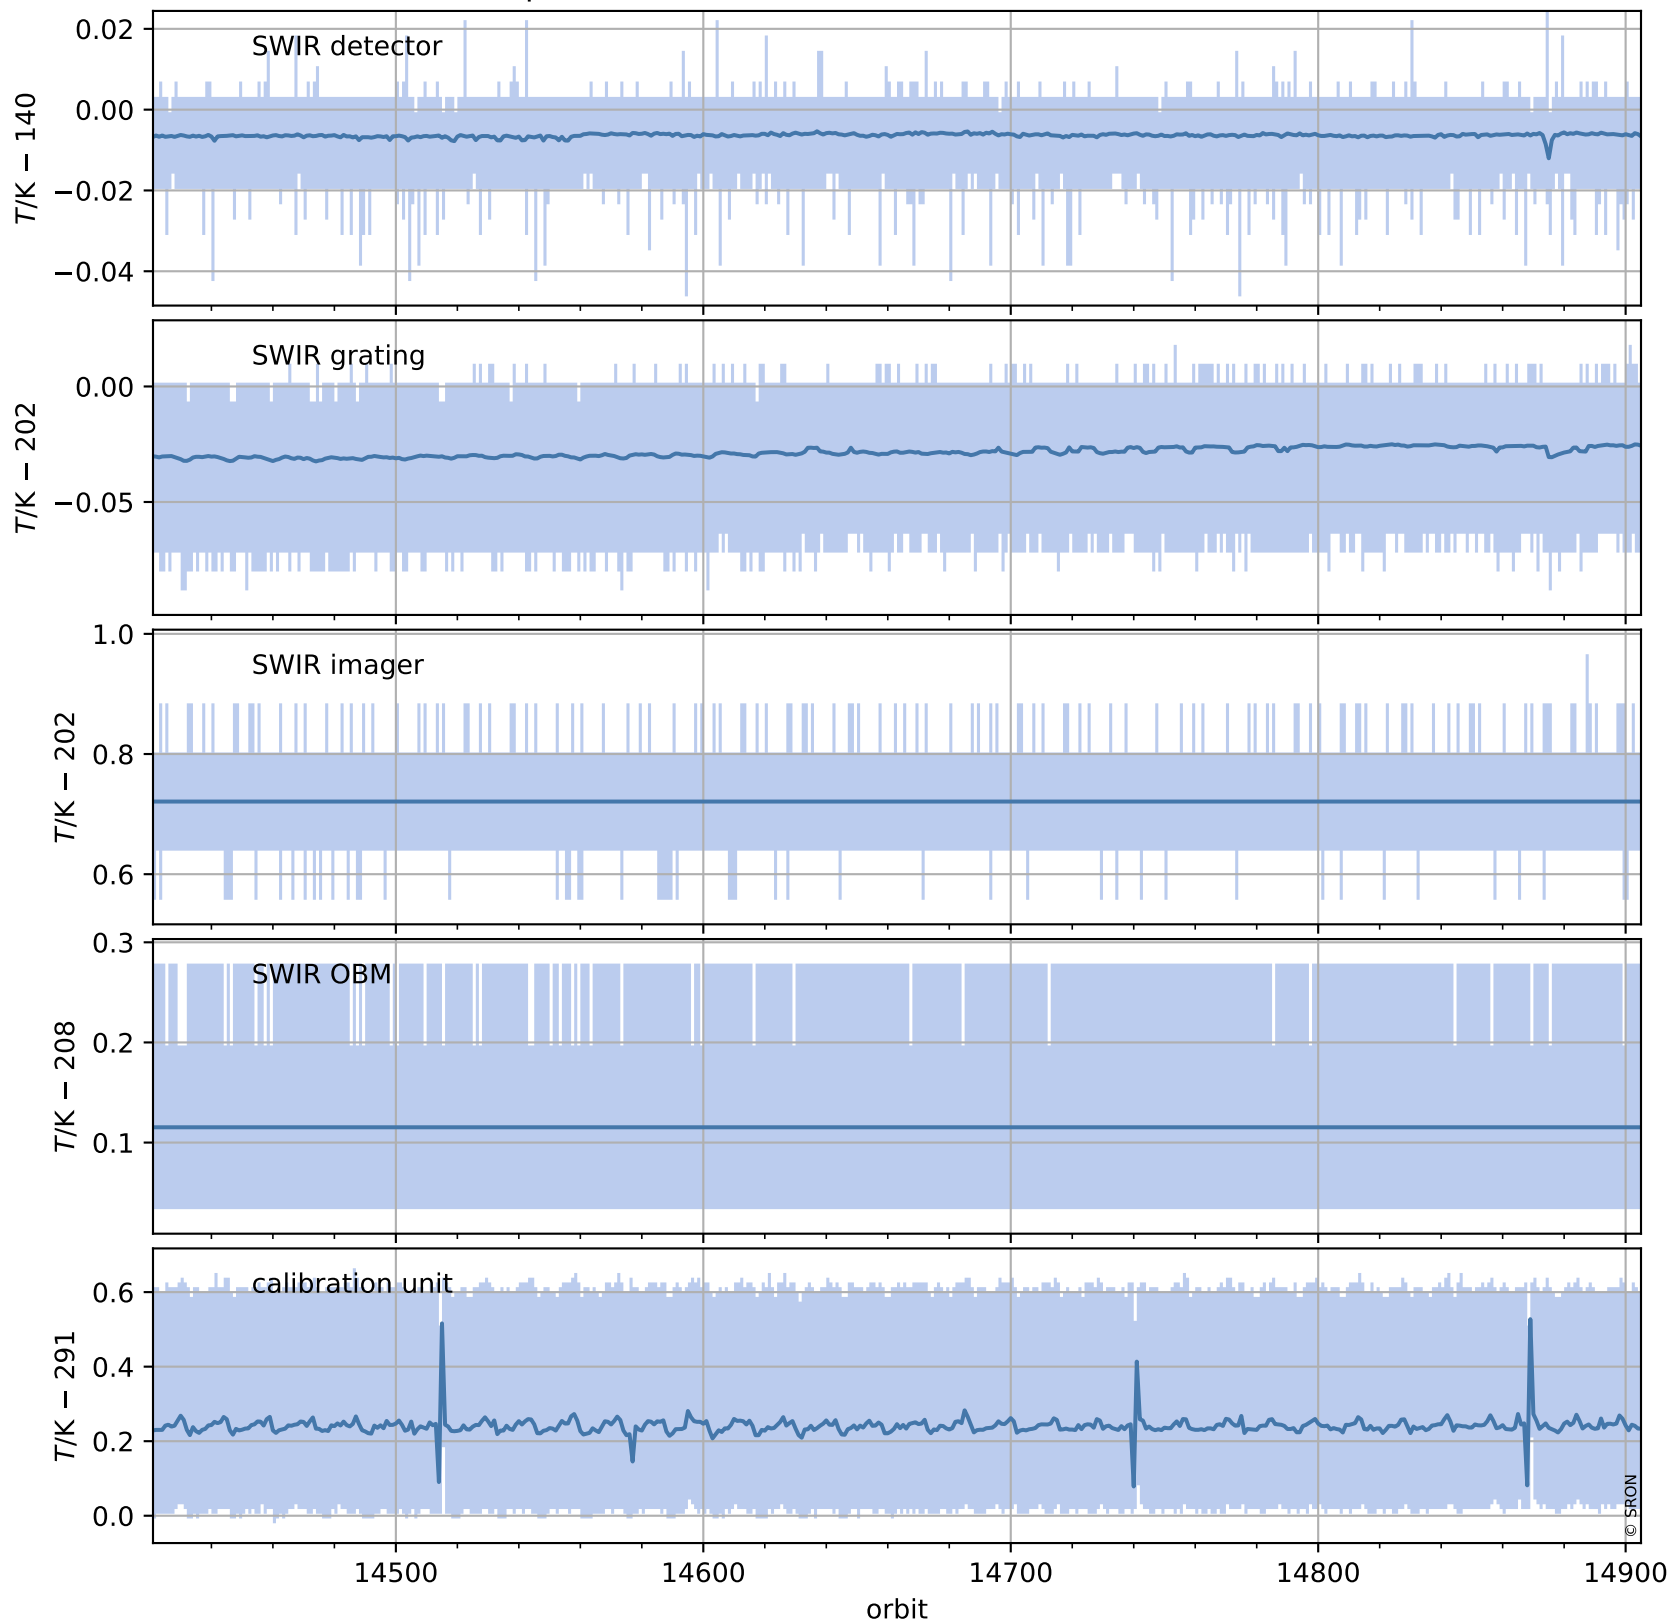

Tropomi SWIR housekeeping data

orbits : [14892, 14905]
coverage : 2020-08-28 / 2020-08-29
created : 2023-08-21T09:02:45

Temperature of sensors relevant for SWIR (one day)

Tropomi SWIR housekeeping data

orbits : [14421, 14905]
coverage : 2020-07-25 / 2020-08-29
created : 2023-08-21T09:02:45

Temperature of sensors relevant for SWIR (last month)

Tropomi SWIR housekeeping data

orbits : [14892, 14905]
coverage : 2020-08-28 / 2020-08-29
created : 2023-08-21T09:02:45

Current and duty cycle of 3 heaters relevant for SWIR (one day)

Tropomi SWIR housekeeping data

orbits : [14421, 14905]
coverage : 2020-07-25 / 2020-08-29
created : 2023-08-21T09:02:46

Current and duty cycle of 3 heaters relevant for SWIR (last month)

Tropomi SWIR housekeeping data

orbits : [14892, 14905]
coverage : 2020-08-28 / 2020-08-29
created : 2023-08-21T09:02:46

Temperature of sensors at the SWIR front-end electronics (one day)

Tropomi SWIR housekeeping data

orbits : [14421, 14905]
coverage : 2020-07-25 / 2020-08-29
created : 2023-08-21T09:02:46