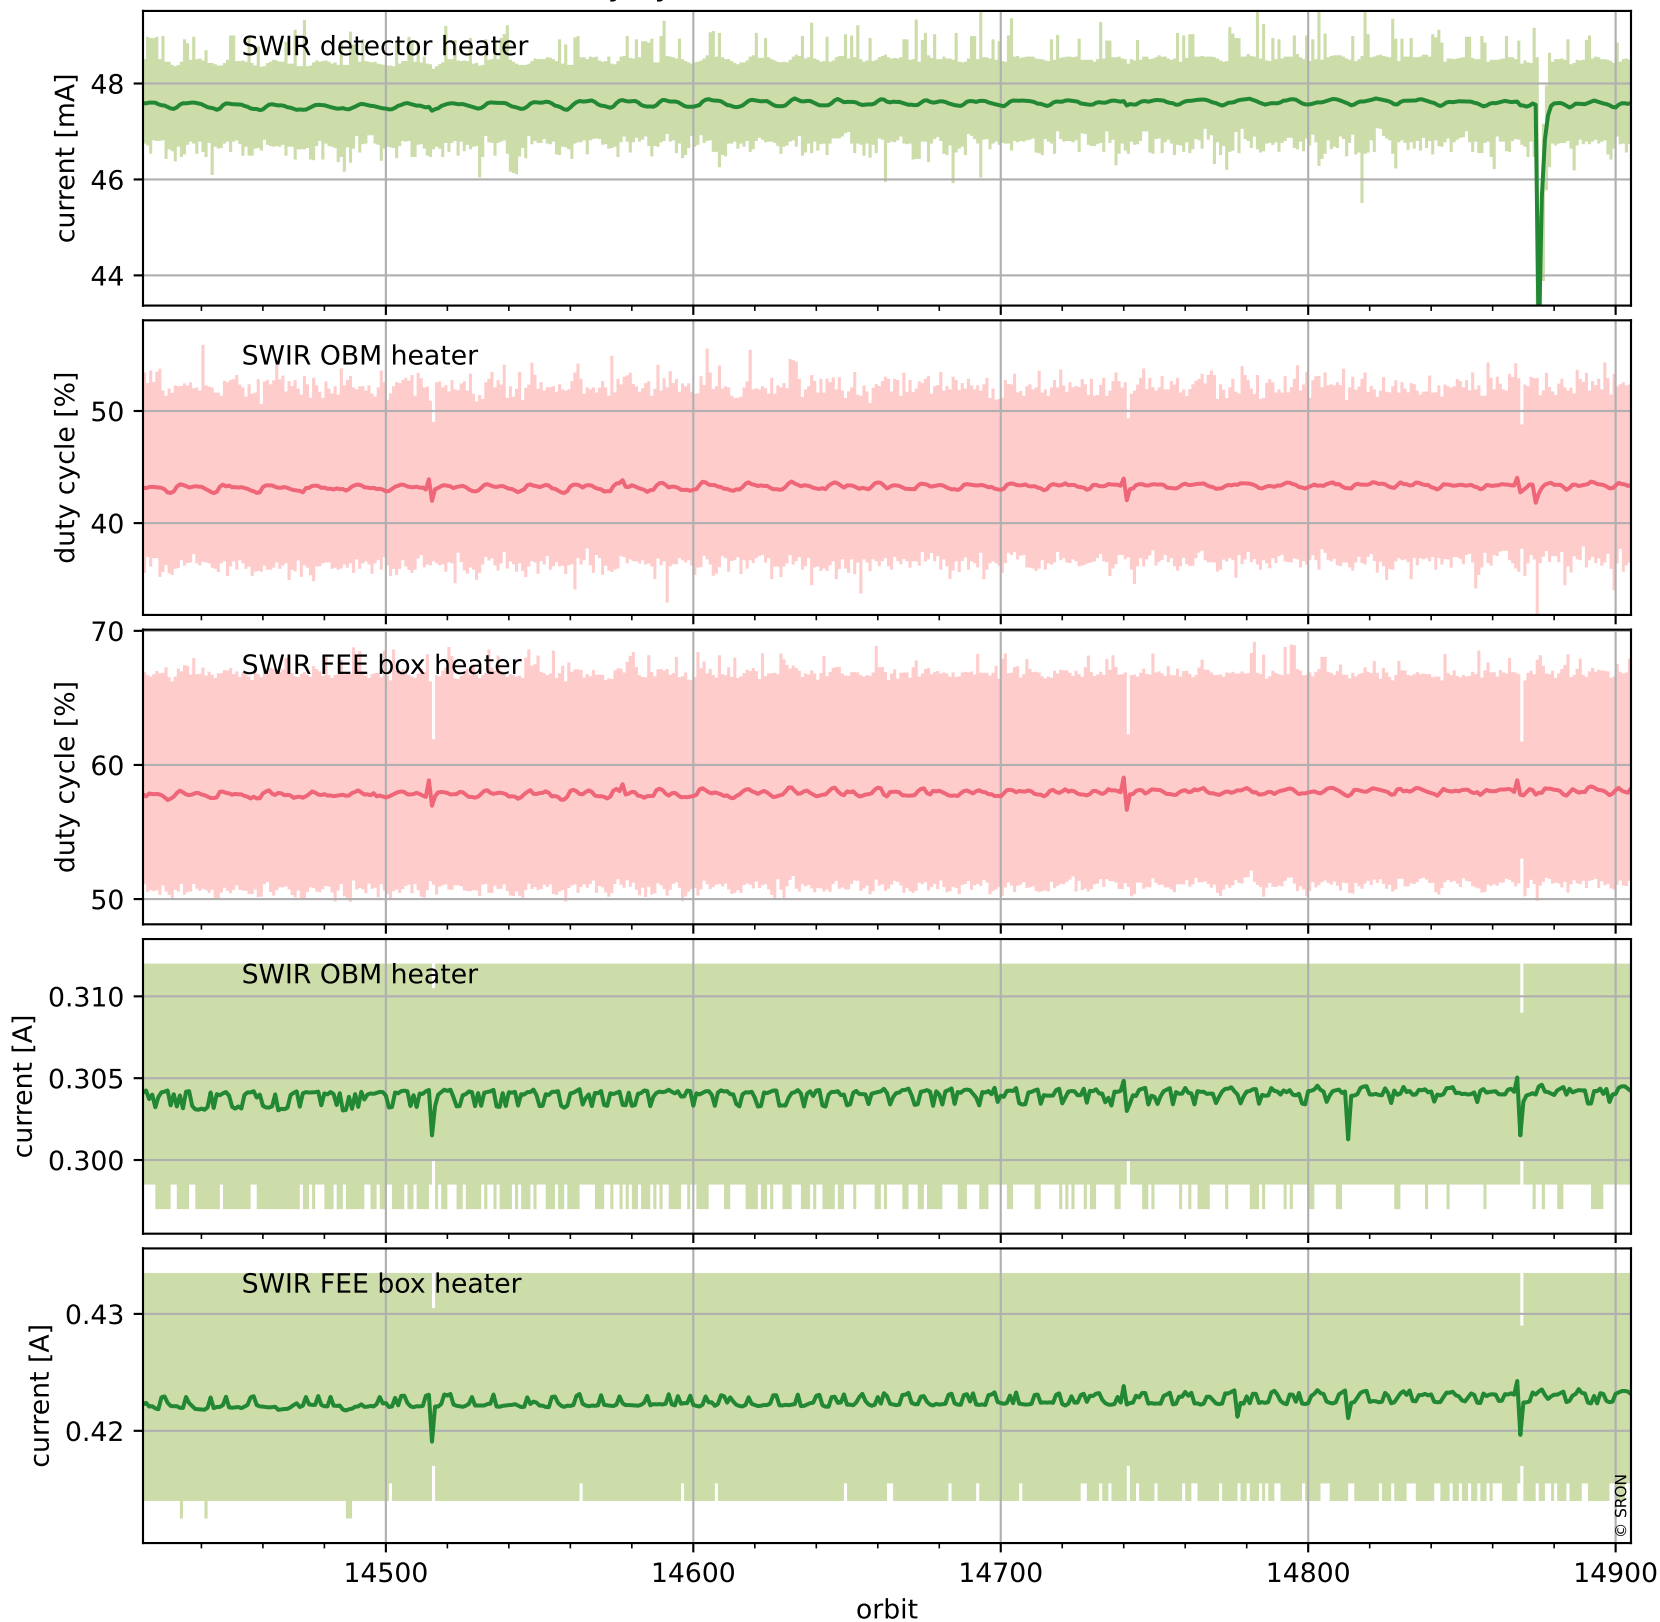

Tropomi SWIR housekeeping data

orbits : [14892, 14905]
coverage : 2020-08-28 / 2020-08-29
created : 2023-08-21T09:02:45

Temperature of sensors relevant for SWIR (one day)

Tropomi SWIR housekeeping data

orbits : [14421, 14905]
coverage : 2020-07-25 / 2020-08-29
created : 2023-08-21T09:02:45

Temperature of sensors relevant for SWIR (last month)

Tropomi SWIR housekeeping data

orbits : [14892, 14905]
coverage : 2020-08-28 / 2020-08-29
created : 2023-08-21T09:02:45

Current and duty cycle of 3 heaters relevant for SWIR (one day)

Tropomi SWIR housekeeping data

orbits : [14421, 14905]
coverage : 2020-07-25 / 2020-08-29
created : 2023-08-21T09:02:46

Current and duty cycle of 3 heaters relevant for SWIR (last month)

Tropomi SWIR housekeeping data

orbits : [14892, 14905]
coverage : 2020-08-28 / 2020-08-29
created : 2023-08-21T09:02:46

Temperature of sensors at the SWIR front-end electronics (one day)

Tropomi SWIR housekeeping data

orbits : [14421, 14905]
coverage : 2020-07-25 / 2020-08-29
created : 2023-08-21T09:02:46