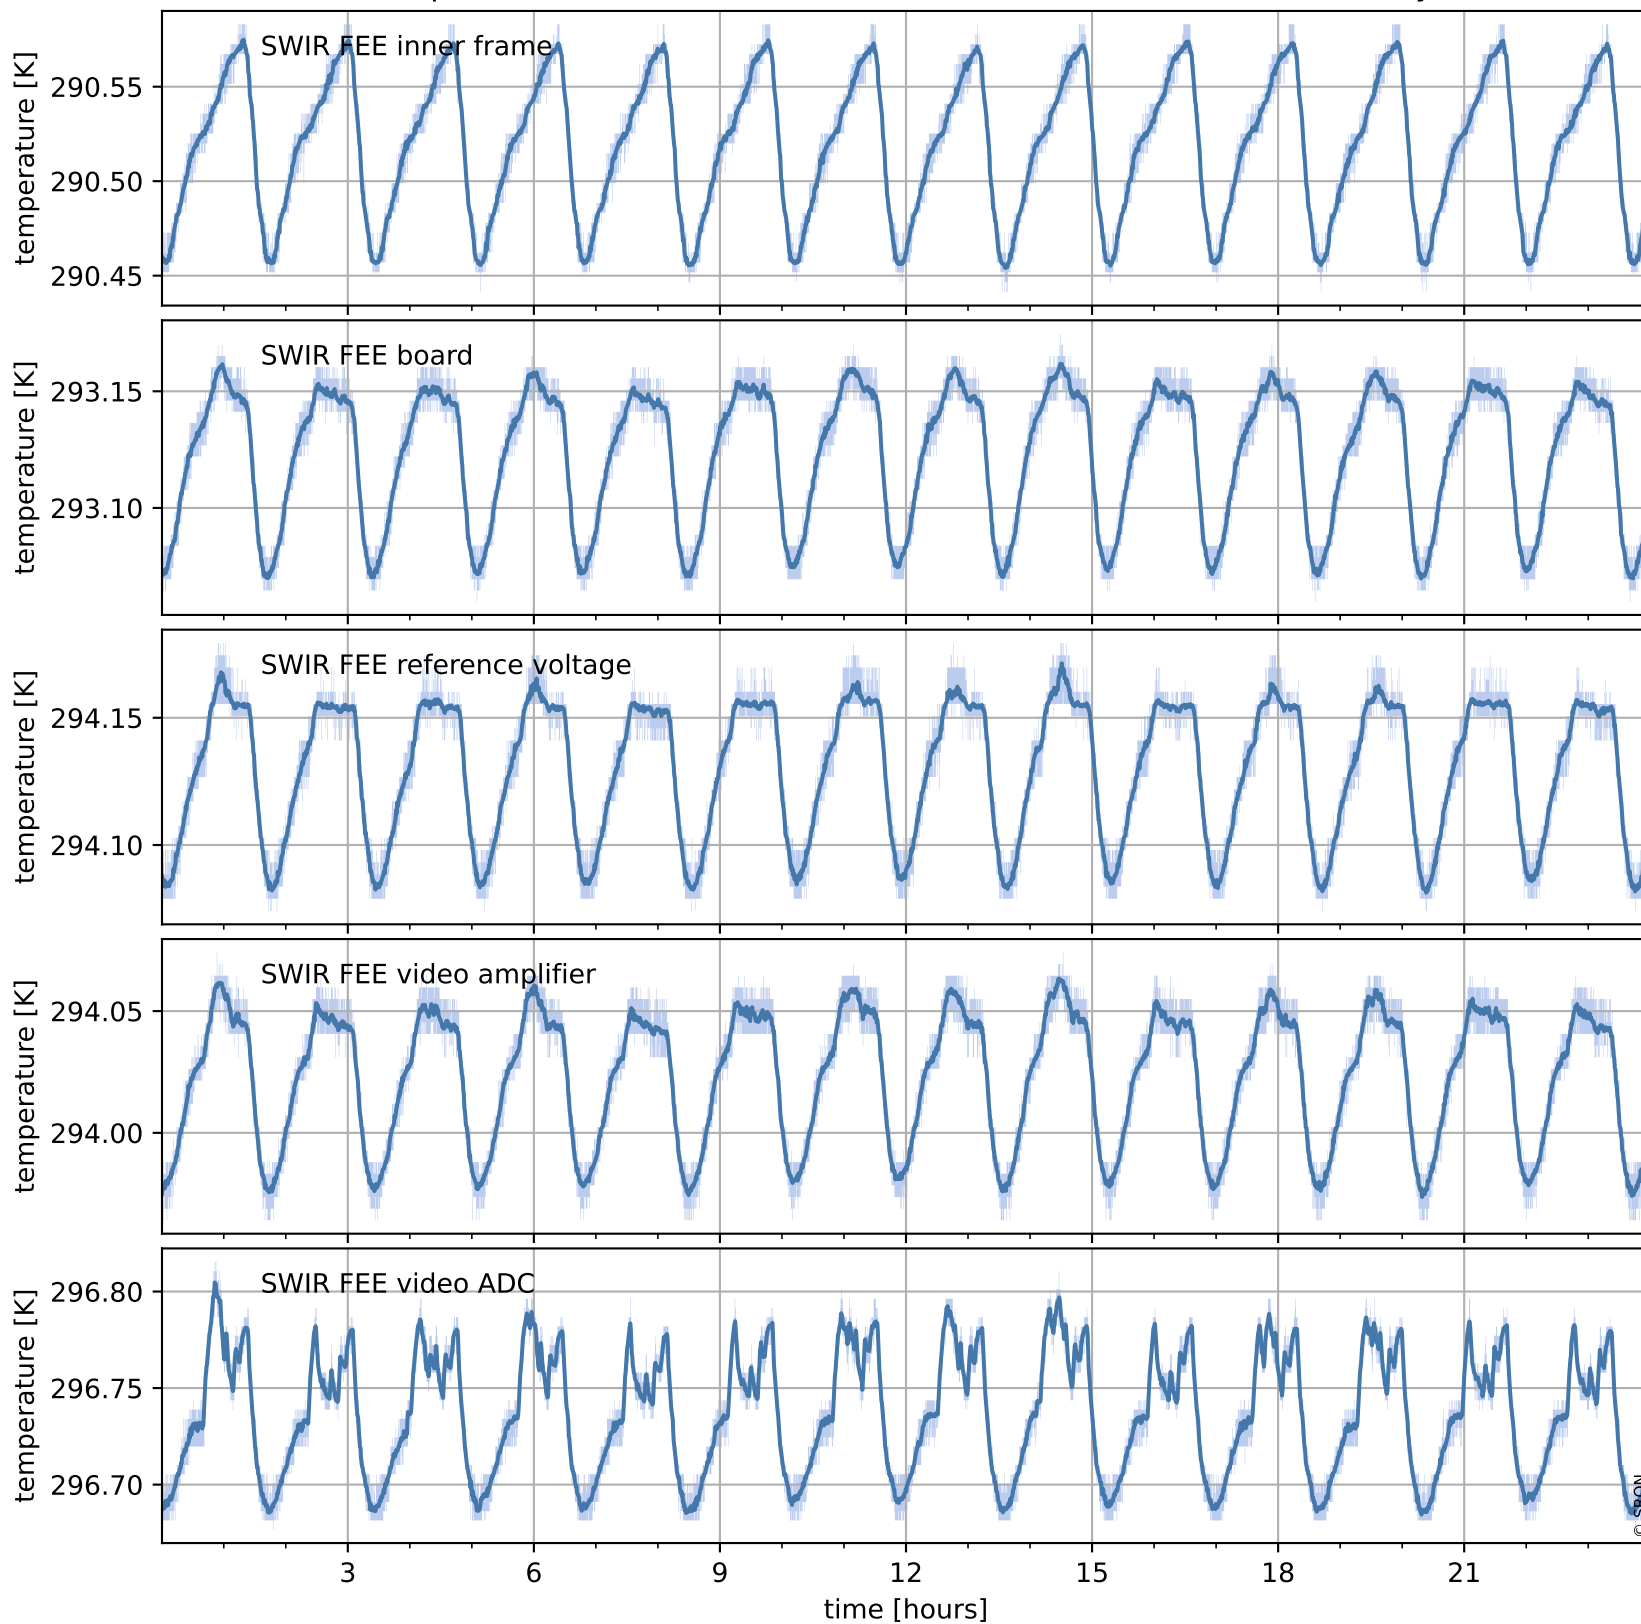

Tropomi SWIR housekeeping data

orbits : [14892, 14905]
coverage : 2020-08-28 / 2020-08-29
created : 2023-08-21T09:02:45

Temperature of sensors relevant for SWIR (one day)

Tropomi SWIR housekeeping data

orbits : [14421, 14905]
coverage : 2020-07-25 / 2020-08-29
created : 2023-08-21T09:02:45

Temperature of sensors relevant for SWIR (last month)

Tropomi SWIR housekeeping data

orbits : [14892, 14905]
coverage : 2020-08-28 / 2020-08-29
created : 2023-08-21T09:02:45

Current and duty cycle of 3 heaters relevant for SWIR (one day)

Tropomi SWIR housekeeping data

orbits : [14421, 14905]
coverage : 2020-07-25 / 2020-08-29
created : 2023-08-21T09:02:46

Current and duty cycle of 3 heaters relevant for SWIR (last month)

Tropomi SWIR housekeeping data

orbits : [14892, 14905]
coverage : 2020-08-28 / 2020-08-29
created : 2023-08-21T09:02:46

Temperature of sensors at the SWIR front-end electronics (one day)

Tropomi SWIR housekeeping data

orbits : [14421, 14905]
coverage : 2020-07-25 / 2020-08-29
created : 2023-08-21T09:02:46