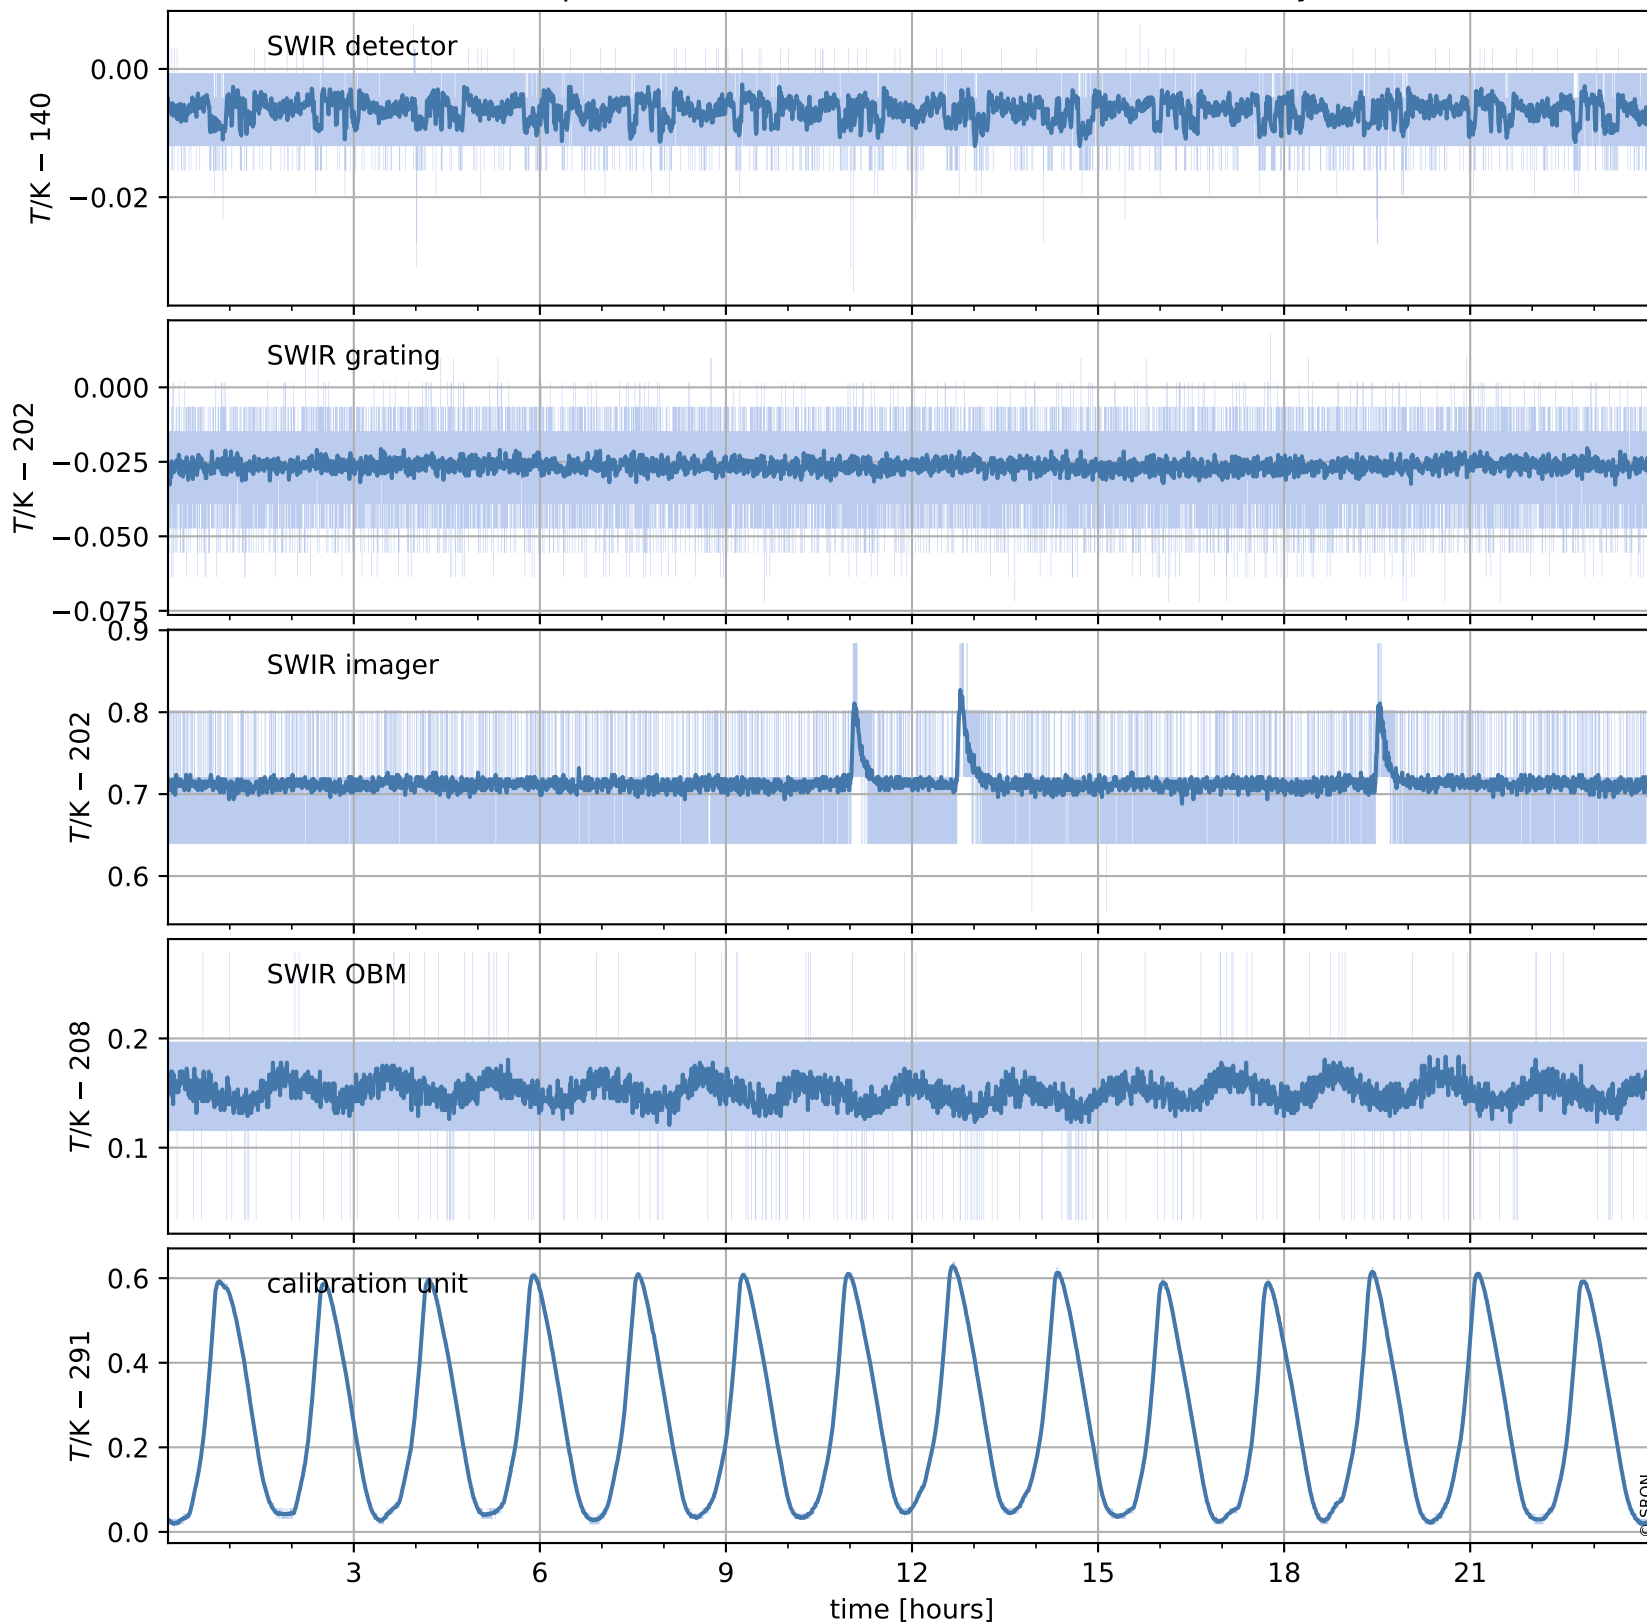

Tropomi SWIR housekeeping data

orbits : [14892, 14905]
coverage : 2020-08-28 / 2020-08-29
created : 2023-08-21T09:02:45

Temperature of sensors relevant for SWIR (one day)

Tropomi SWIR housekeeping data

orbits : [14421, 14905]
coverage : 2020-07-25 / 2020-08-29
created : 2023-08-21T09:02:45

Temperature of sensors relevant for SWIR (last month)

Tropomi SWIR housekeeping data

orbits : [14892, 14905]
coverage : 2020-08-28 / 2020-08-29
created : 2023-08-21T09:02:45

Current and duty cycle of 3 heaters relevant for SWIR (one day)

Tropomi SWIR housekeeping data

orbits : [14421, 14905]
coverage : 2020-07-25 / 2020-08-29
created : 2023-08-21T09:02:46

Current and duty cycle of 3 heaters relevant for SWIR (last month)

Tropomi SWIR housekeeping data

orbits : [14892, 14905]
coverage : 2020-08-28 / 2020-08-29
created : 2023-08-21T09:02:46

Temperature of sensors at the SWIR front-end electronics (one day)

Tropomi SWIR housekeeping data

orbits : [14421, 14905]
coverage : 2020-07-25 / 2020-08-29
created : 2023-08-21T09:02:46