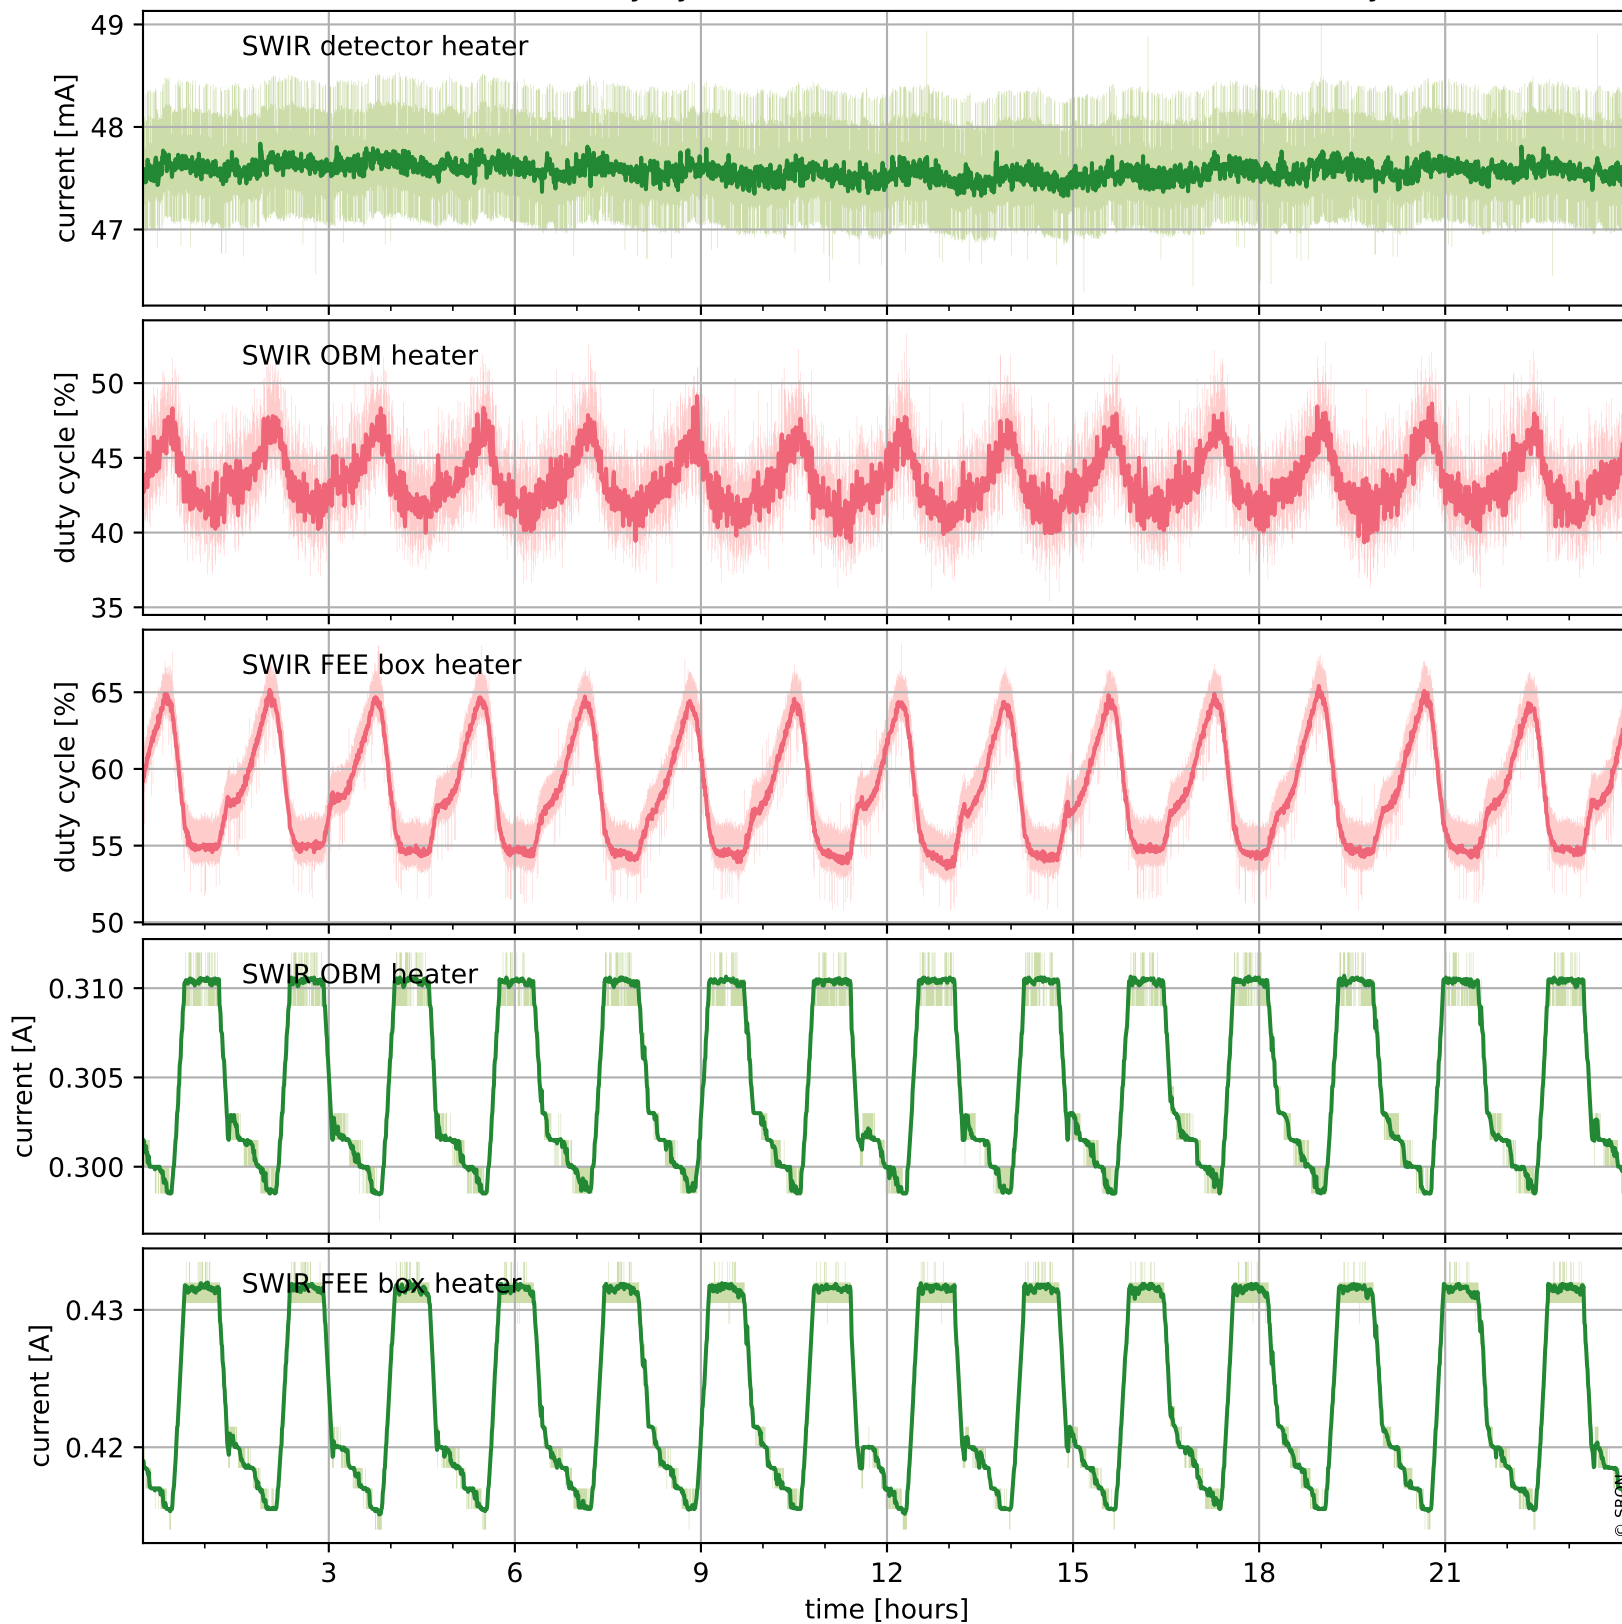

Tropomi SWIR housekeeping data

orbits : [14934, 14948]
coverage : 2020-08-31 / 2020-09-01
created : 2023-08-21T09:02:51

Temperature of sensors relevant for SWIR (one day)

Tropomi SWIR housekeeping data

orbits : [14464, 14948]
coverage : 2020-07-28 / 2020-09-01
created : 2023-08-21T09:02:52

Temperature of sensors relevant for SWIR (last month)

Tropomi SWIR housekeeping data

orbits : [14934, 14948]
coverage : 2020-08-31 / 2020-09-01
created : 2023-08-21T09:02:52

Current and duty cycle of 3 heaters relevant for SWIR (one day)

Tropomi SWIR housekeeping data

orbits : [14464, 14948]
coverage : 2020-07-28 / 2020-09-01
created : 2023-08-21T09:02:53

Current and duty cycle of 3 heaters relevant for SWIR (last month)

Tropomi SWIR housekeeping data

orbits : [14934, 14948]
coverage : 2020-08-31 / 2020-09-01
created : 2023-08-21T09:02:53

Temperature of sensors at the SWIR front-end electronics (one day)

Tropomi SWIR housekeeping data

orbits : [14464, 14948]
coverage : 2020-07-28 / 2020-09-01
created : 2023-08-21T09:02:53