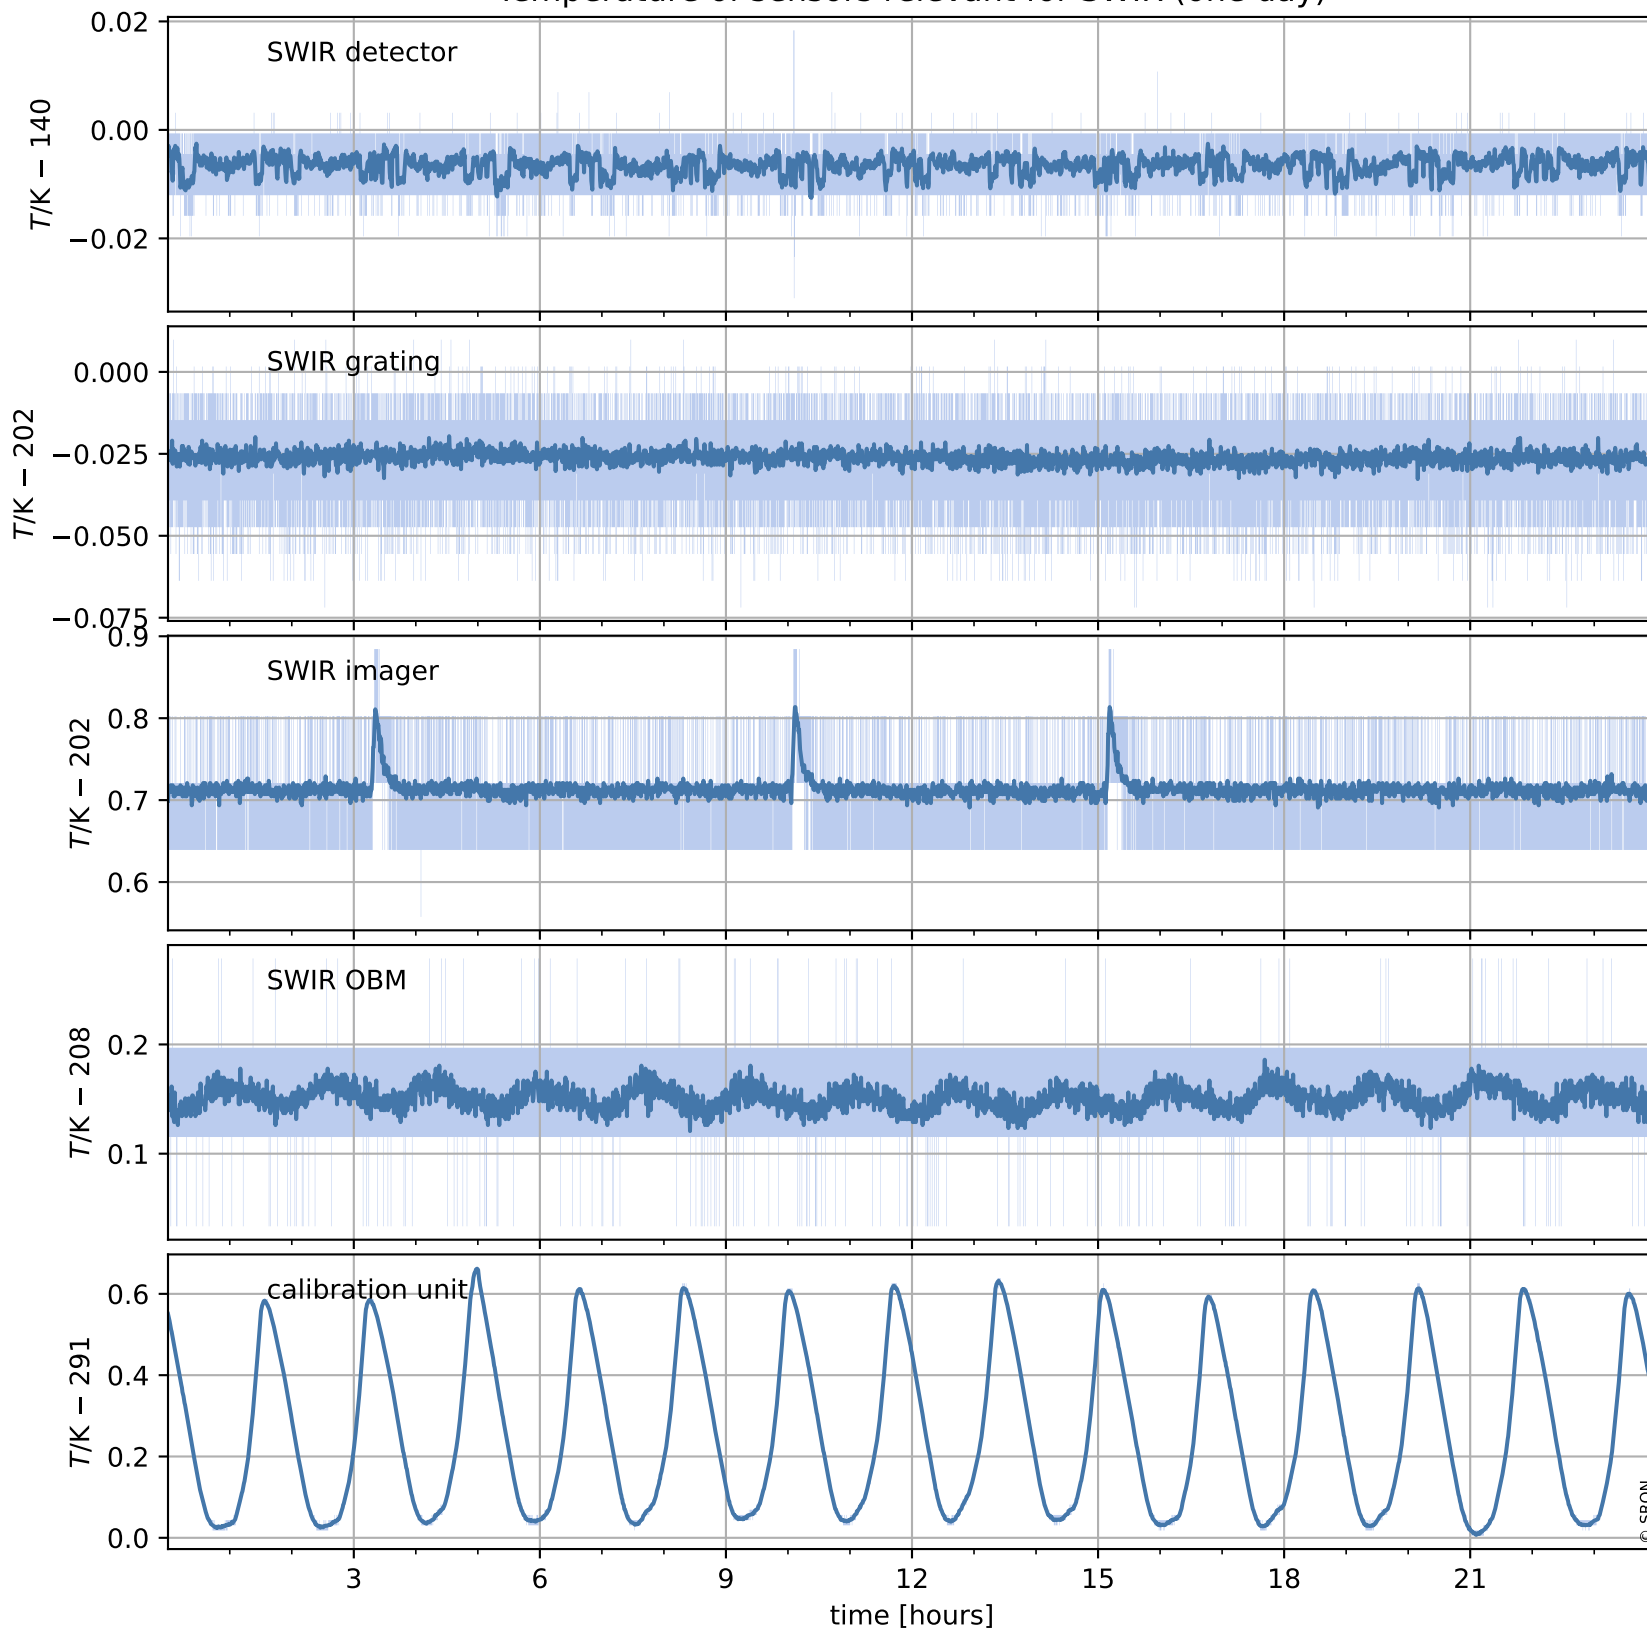

Tropomi SWIR housekeeping data

orbits : [14934, 14948]
coverage : 2020-08-31 / 2020-09-01
created : 2023-08-21T09:02:51

Temperature of sensors relevant for SWIR (one day)

Tropomi SWIR housekeeping data

orbits : [14464, 14948]
coverage : 2020-07-28 / 2020-09-01
created : 2023-08-21T09:02:52

Temperature of sensors relevant for SWIR (last month)

Tropomi SWIR housekeeping data

orbits : [14934, 14948]
coverage : 2020-08-31 / 2020-09-01
created : 2023-08-21T09:02:52

Current and duty cycle of 3 heaters relevant for SWIR (one day)

Tropomi SWIR housekeeping data

orbits : [14464, 14948]
coverage : 2020-07-28 / 2020-09-01
created : 2023-08-21T09:02:53

Current and duty cycle of 3 heaters relevant for SWIR (last month)

Tropomi SWIR housekeeping data