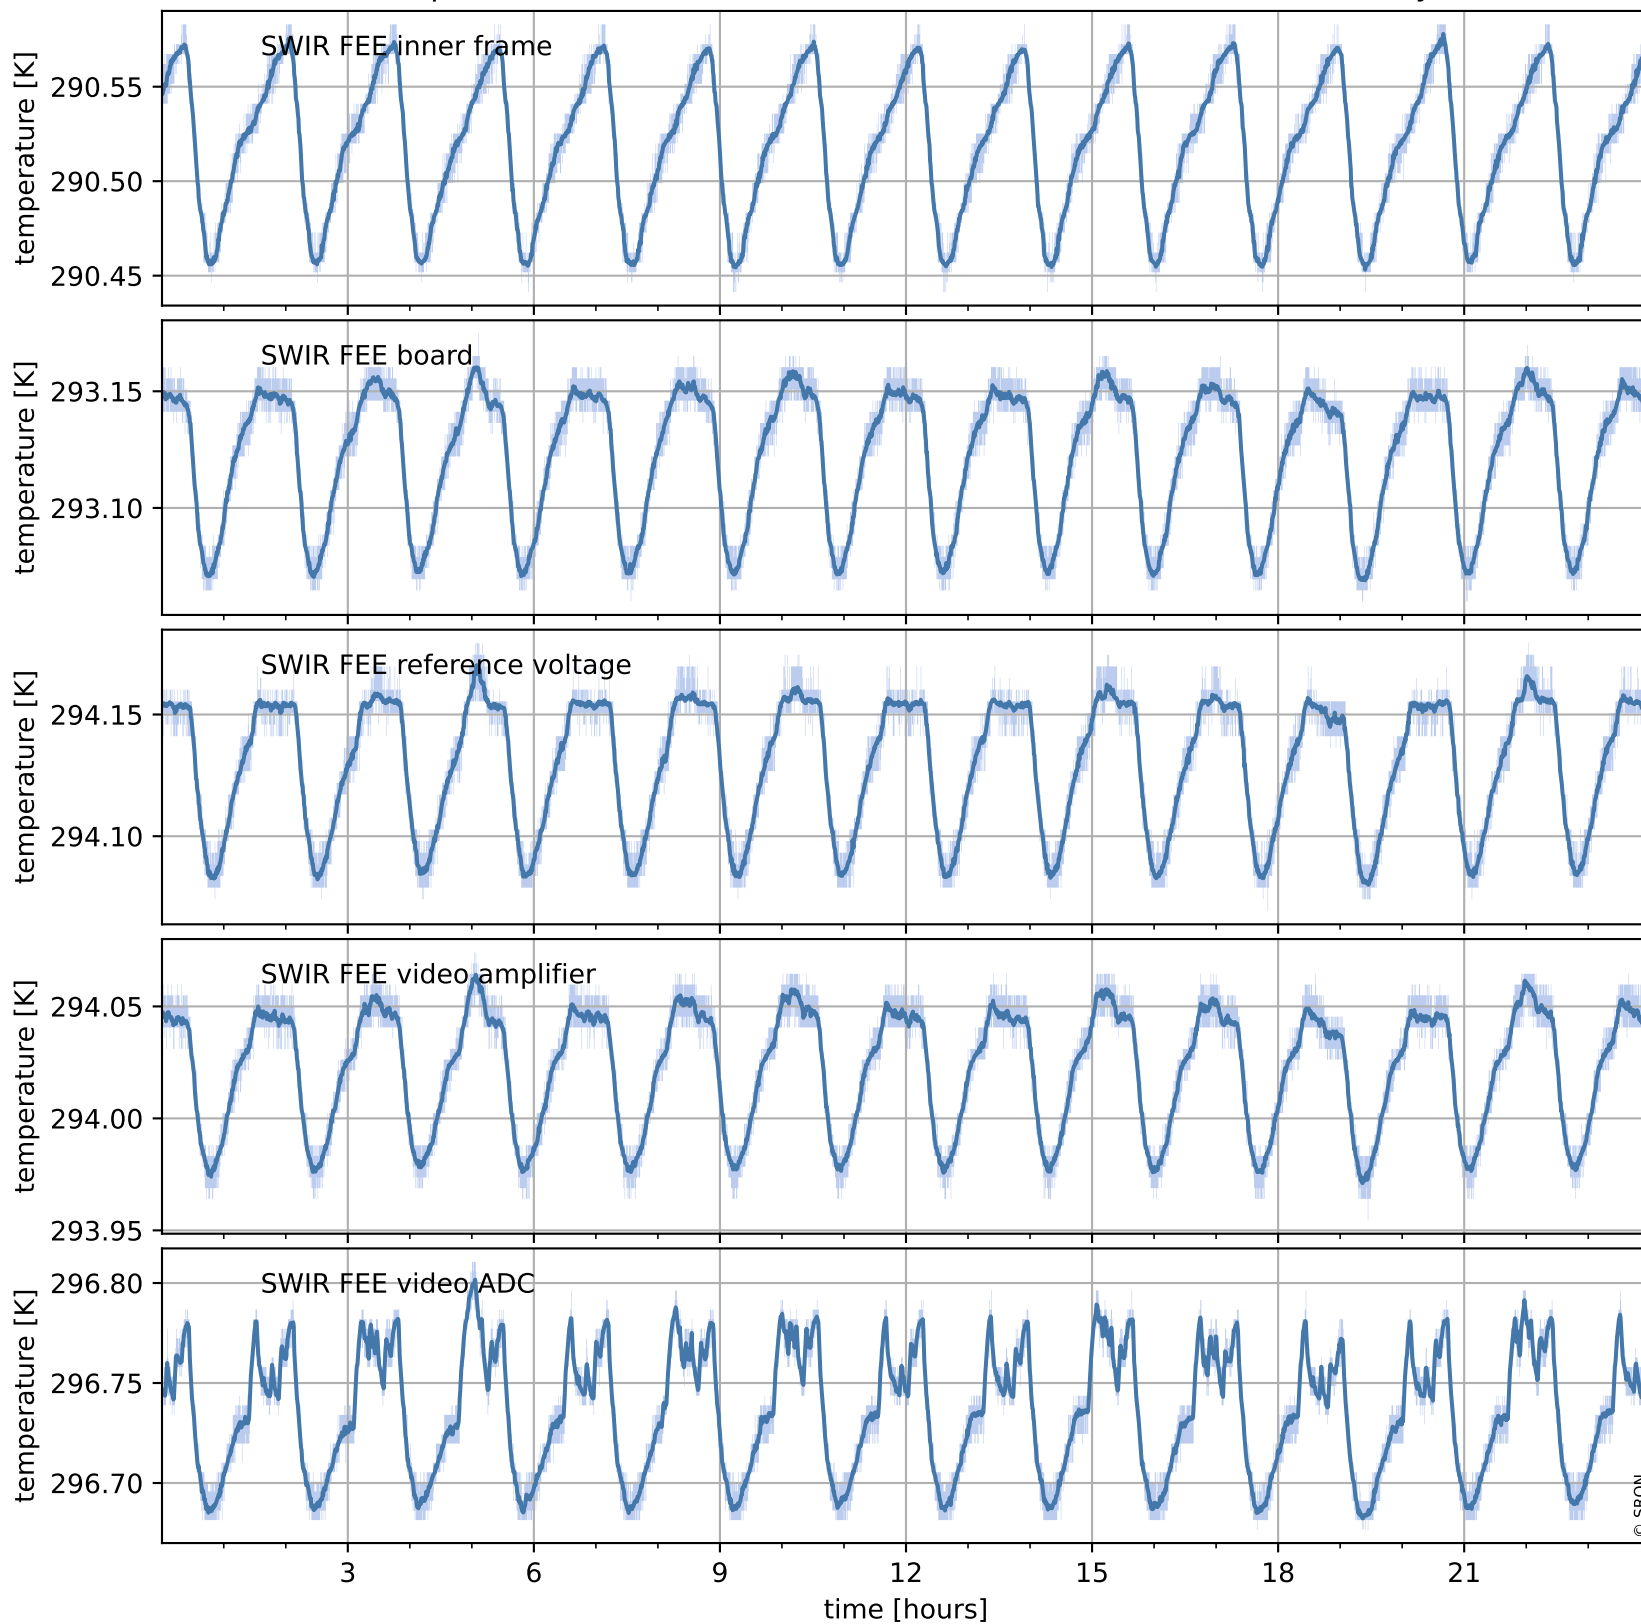

Tropomi SWIR housekeeping data

orbits : [14934, 14948]
coverage : 2020-08-31 / 2020-09-01
created : 2023-08-21T09:02:51

Temperature of sensors relevant for SWIR (one day)

Tropomi SWIR housekeeping data

orbits : [14464, 14948]
coverage : 2020-07-28 / 2020-09-01
created : 2023-08-21T09:02:52

Temperature of sensors relevant for SWIR (last month)

Tropomi SWIR housekeeping data

orbits : [14934, 14948]
coverage : 2020-08-31 / 2020-09-01
created : 2023-08-21T09:02:52

Current and duty cycle of 3 heaters relevant for SWIR (one day)

Tropomi SWIR housekeeping data

orbits : [14464, 14948]
coverage : 2020-07-28 / 2020-09-01
created : 2023-08-21T09:02:53

Current and duty cycle of 3 heaters relevant for SWIR (last month)

Tropomi SWIR housekeeping data

orbits : [14934, 14948]
coverage : 2020-08-31 / 2020-09-01
created : 2023-08-21T09:02:53

Temperature of sensors at the SWIR front-end electronics (one day)

Tropomi SWIR housekeeping data

orbits : [14464, 14948]
coverage : 2020-07-28 / 2020-09-01
created : 2023-08-21T09:02:53