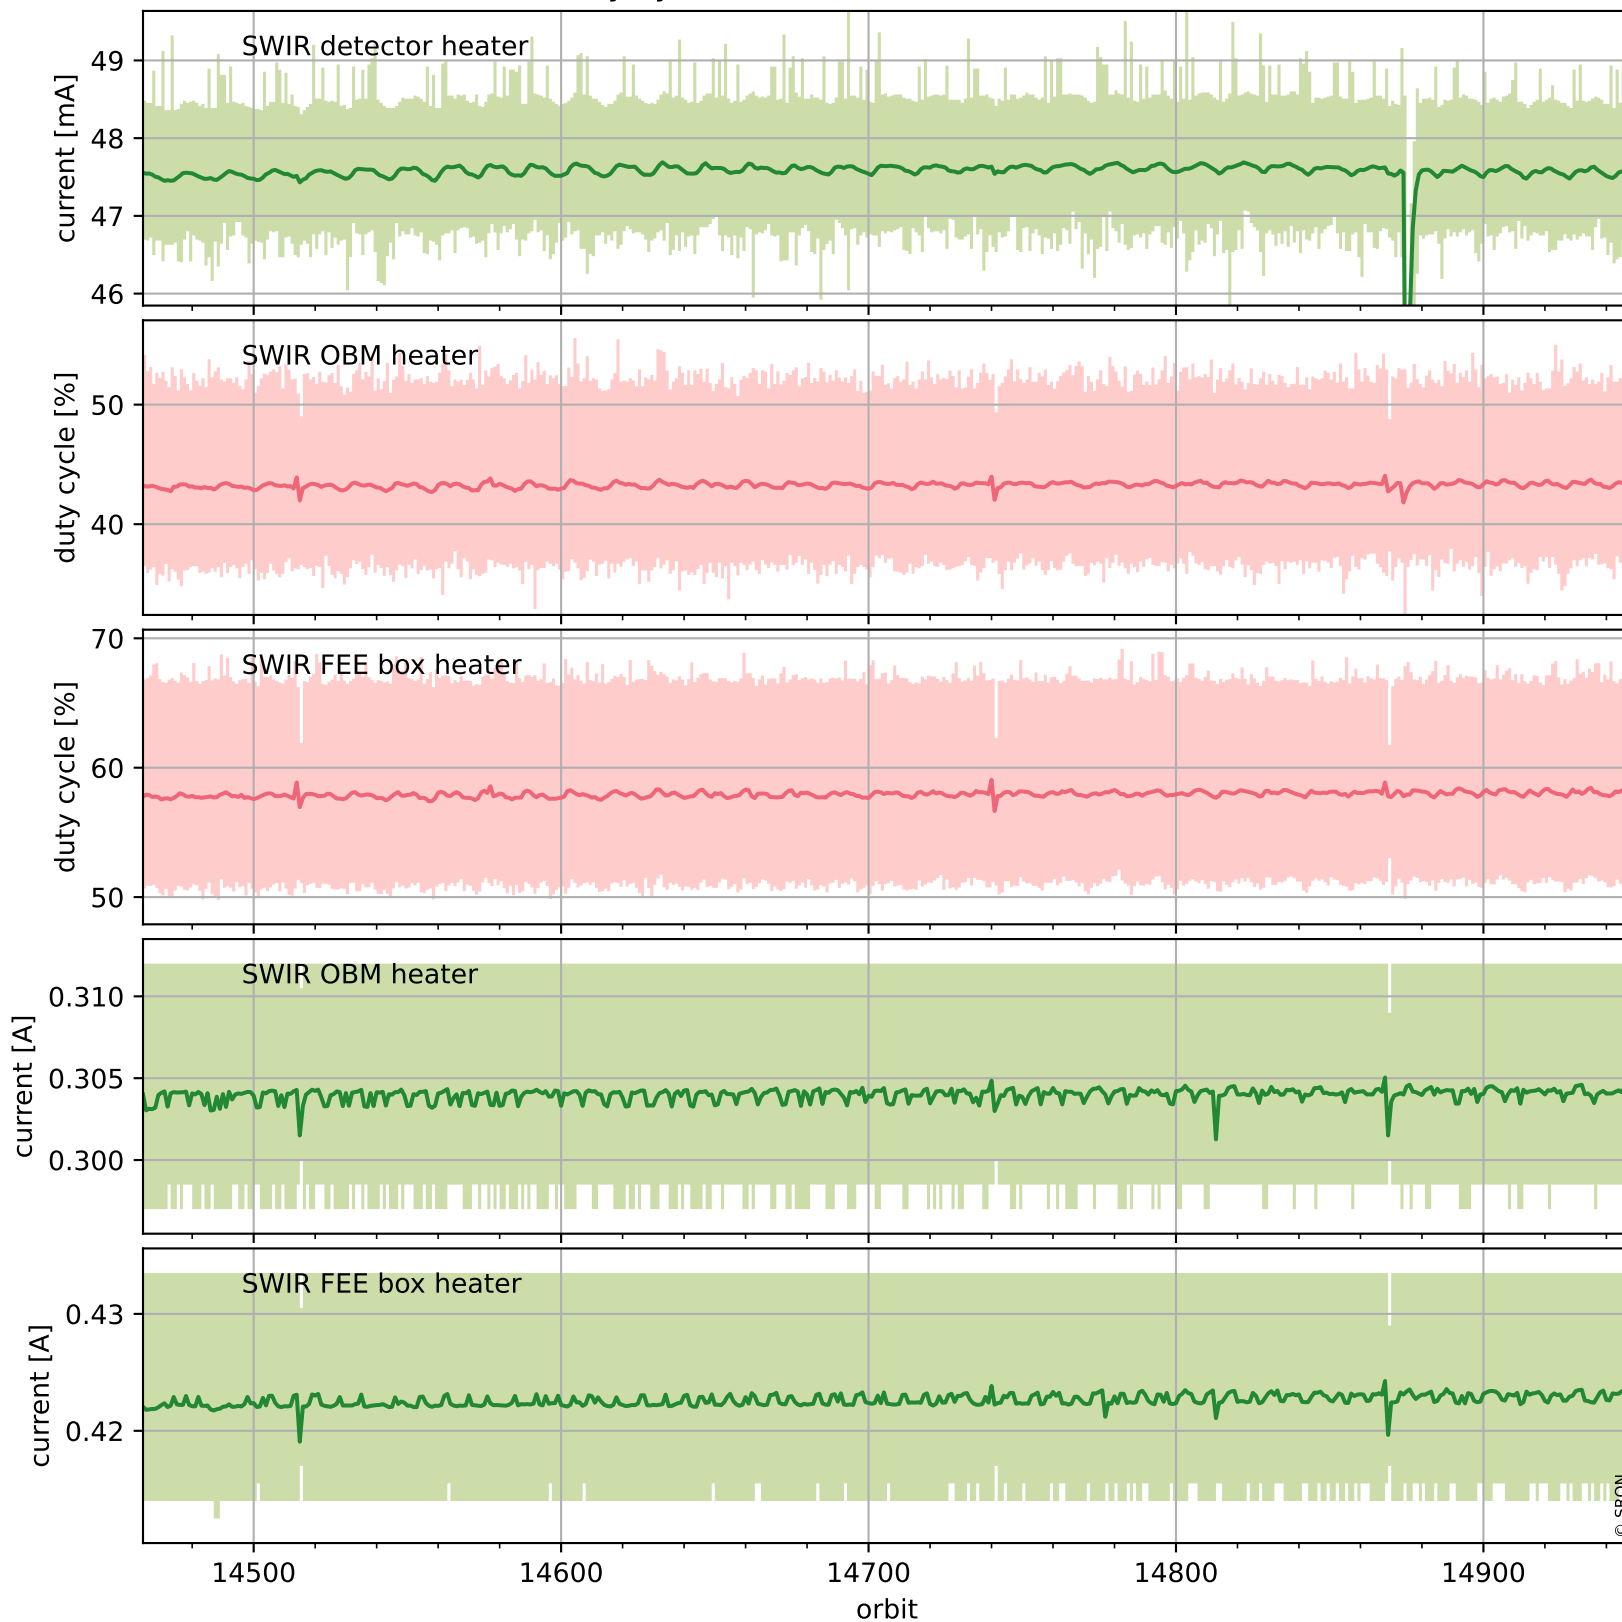

Tropomi SWIR housekeeping data

orbits : [14934, 14948]
coverage : 2020-08-31 / 2020-09-01
created : 2023-08-21T09:02:51

Temperature of sensors relevant for SWIR (one day)

Tropomi SWIR housekeeping data

orbits : [14464, 14948]
coverage : 2020-07-28 / 2020-09-01
created : 2023-08-21T09:02:52

Temperature of sensors relevant for SWIR (last month)

Tropomi SWIR housekeeping data

orbits : [14934, 14948]
coverage : 2020-08-31 / 2020-09-01
created : 2023-08-21T09:02:52

Current and duty cycle of 3 heaters relevant for SWIR (one day)

Tropomi SWIR housekeeping data

orbits : [14464, 14948]
coverage : 2020-07-28 / 2020-09-01
created : 2023-08-21T09:02:53

Current and duty cycle of 3 heaters relevant for SWIR (last month)

Tropomi SWIR housekeeping data

orbits : [14934, 14948]
coverage : 2020-08-31 / 2020-09-01
created : 2023-08-21T09:02:53

Temperature of sensors at the SWIR front-end electronics (one day)

Tropomi SWIR housekeeping data

orbits : [14464, 14948]
coverage : 2020-07-28 / 2020-09-01
created : 2023-08-21T09:02:53