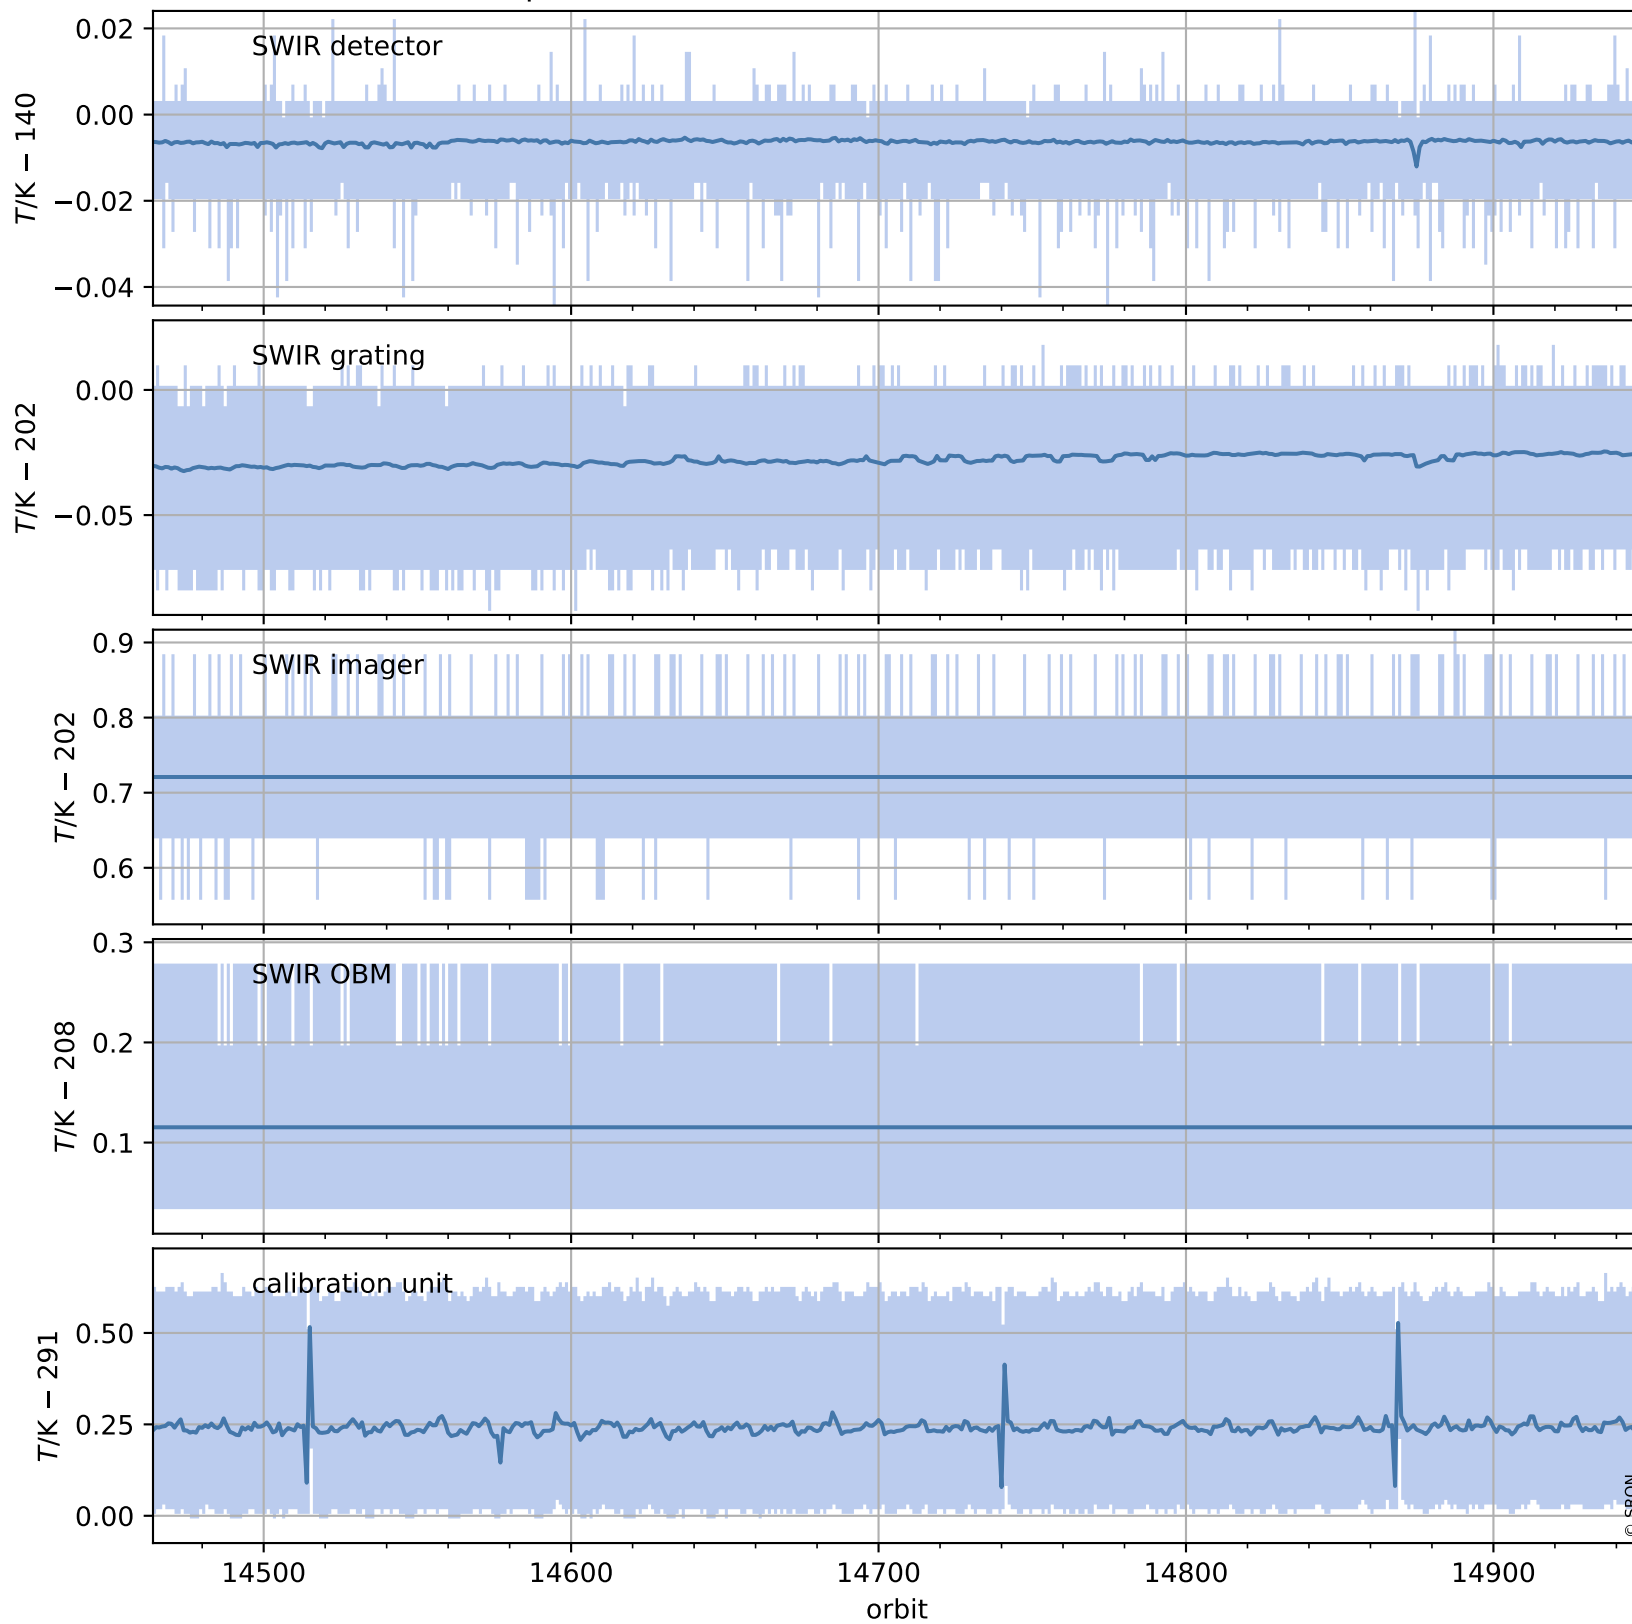

Tropomi SWIR housekeeping data

orbits : [14934, 14948]
coverage : 2020-08-31 / 2020-09-01
created : 2023-08-21T09:02:51

Temperature of sensors relevant for SWIR (one day)

Tropomi SWIR housekeeping data

orbits : [14464, 14948]
coverage : 2020-07-28 / 2020-09-01
created : 2023-08-21T09:02:52

Temperature of sensors relevant for SWIR (last month)

Tropomi SWIR housekeeping data

orbits : [14934, 14948]
coverage : 2020-08-31 / 2020-09-01
created : 2023-08-21T09:02:52

Current and duty cycle of 3 heaters relevant for SWIR (one day)

Tropomi SWIR housekeeping data

orbits : [14464, 14948]
coverage : 2020-07-28 / 2020-09-01
created : 2023-08-21T09:02:53

Current and duty cycle of 3 heaters relevant for SWIR (last month)

Tropomi SWIR housekeeping data

orbits : [14934, 14948]
coverage : 2020-08-31 / 2020-09-01
created : 2023-08-21T09:02:53

Temperature of sensors at the SWIR front-end electronics (one day)

Tropomi SWIR housekeeping data

orbits : [14464, 14948]
coverage : 2020-07-28 / 2020-09-01
created : 2023-08-21T09:02:53