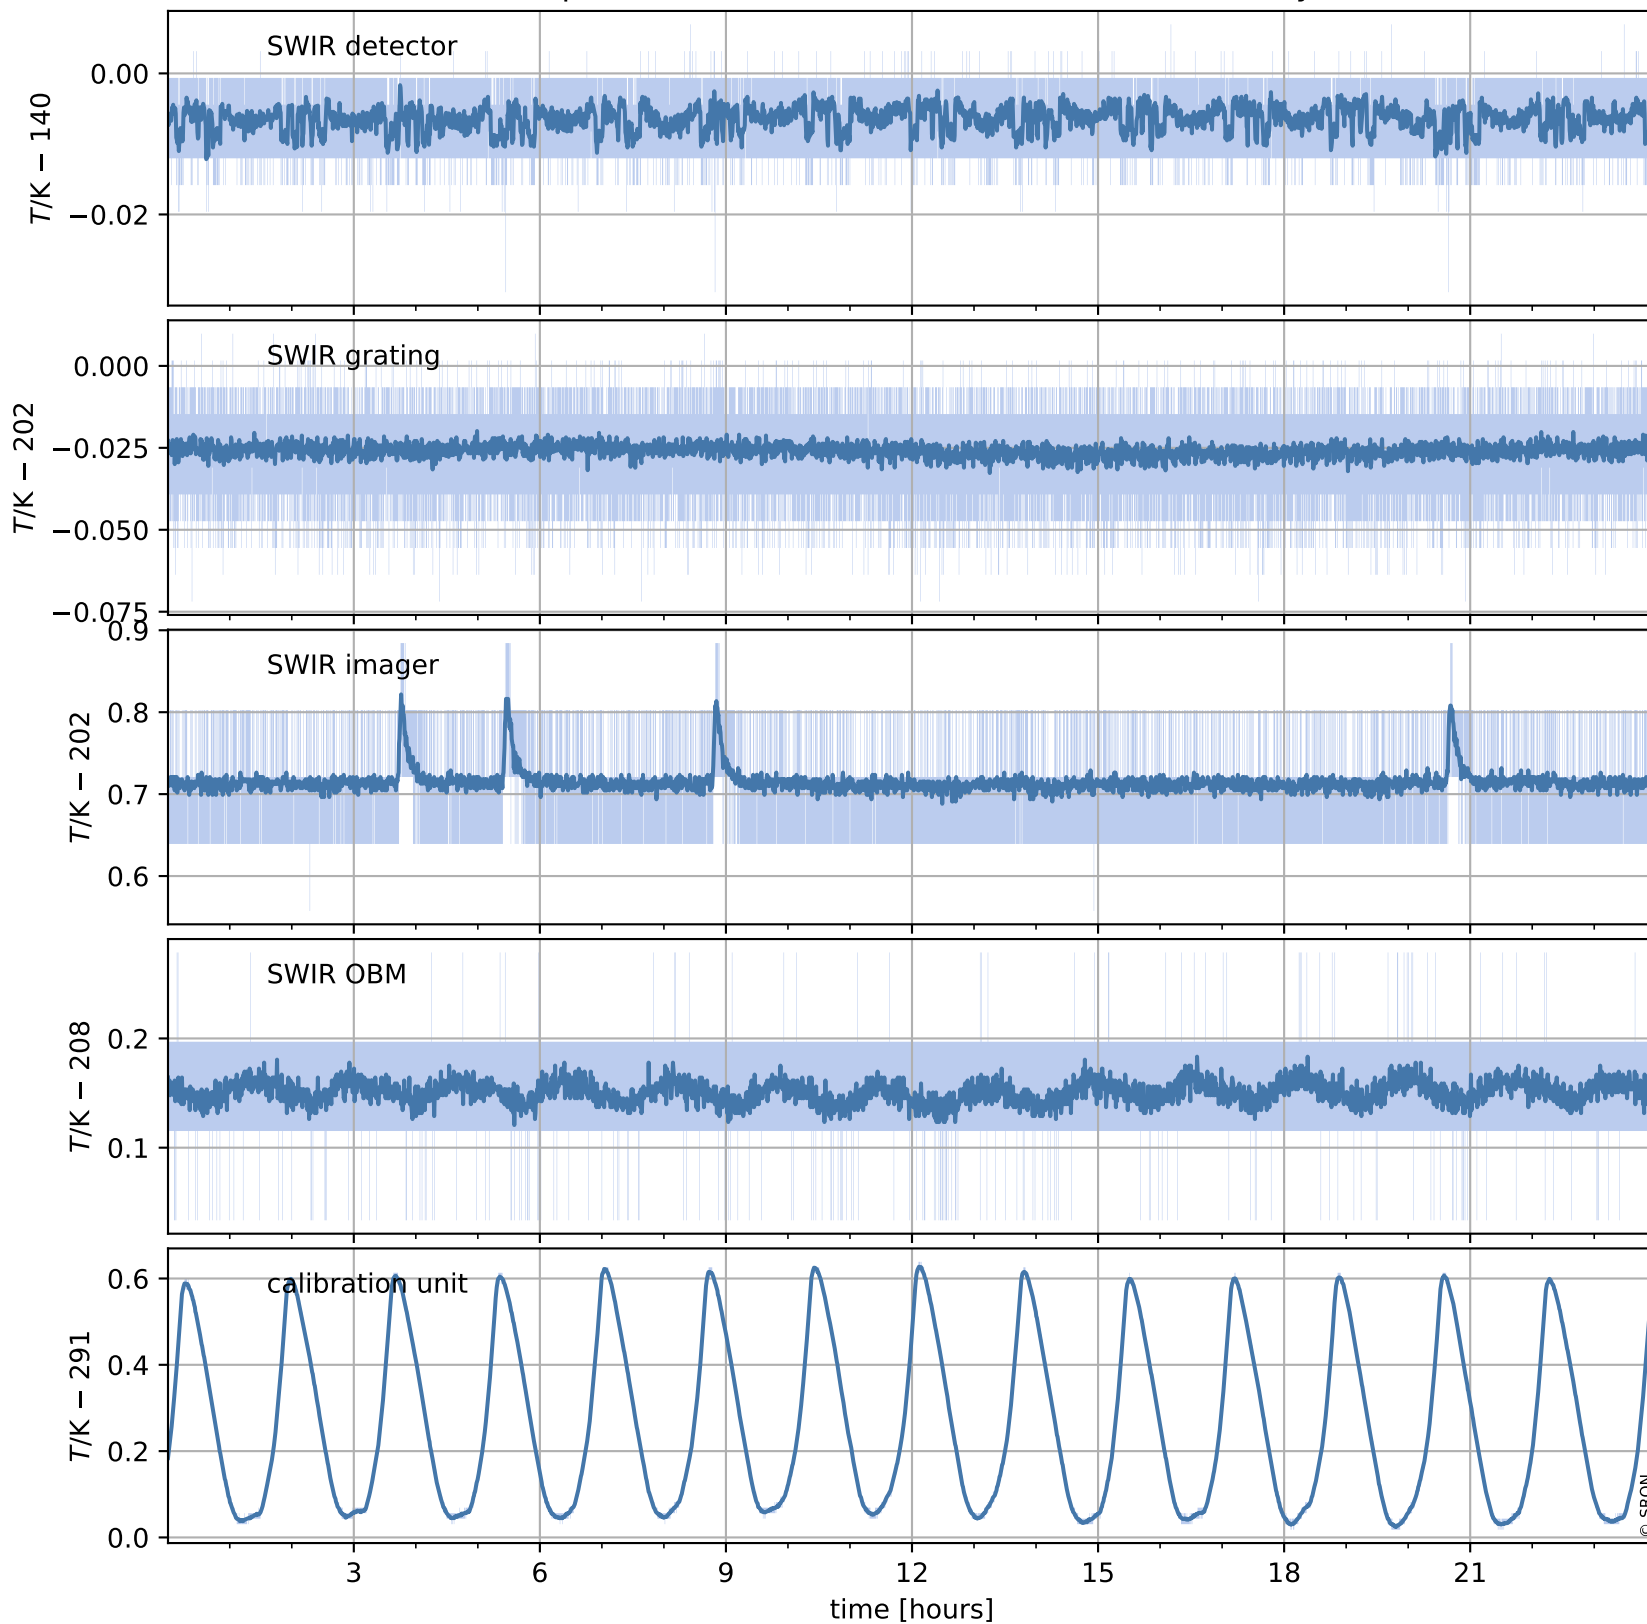

Tropomi SWIR housekeeping data

orbits : [14991, 15004]
coverage : 2020-09-04 / 2020-09-05
created : 2023-08-21T09:03:01

Temperature of sensors relevant for SWIR (one day)

Tropomi SWIR housekeeping data

orbits : [14520, 15004]
coverage : 2020-08-01 / 2020-09-05
created : 2023-08-21T09:03:01

Temperature of sensors relevant for SWIR (last month)

Tropomi SWIR housekeeping data

orbits : [14991, 15004]
coverage : 2020-09-04 / 2020-09-05
created : 2023-08-21T09:03:01

Current and duty cycle of 3 heaters relevant for SWIR (one day)

Tropomi SWIR housekeeping data

orbits : [14520, 15004]
coverage : 2020-08-01 / 2020-09-05
created : 2023-08-21T09:03:02

Current and duty cycle of 3 heaters relevant for SWIR (last month)

Tropomi SWIR housekeeping data