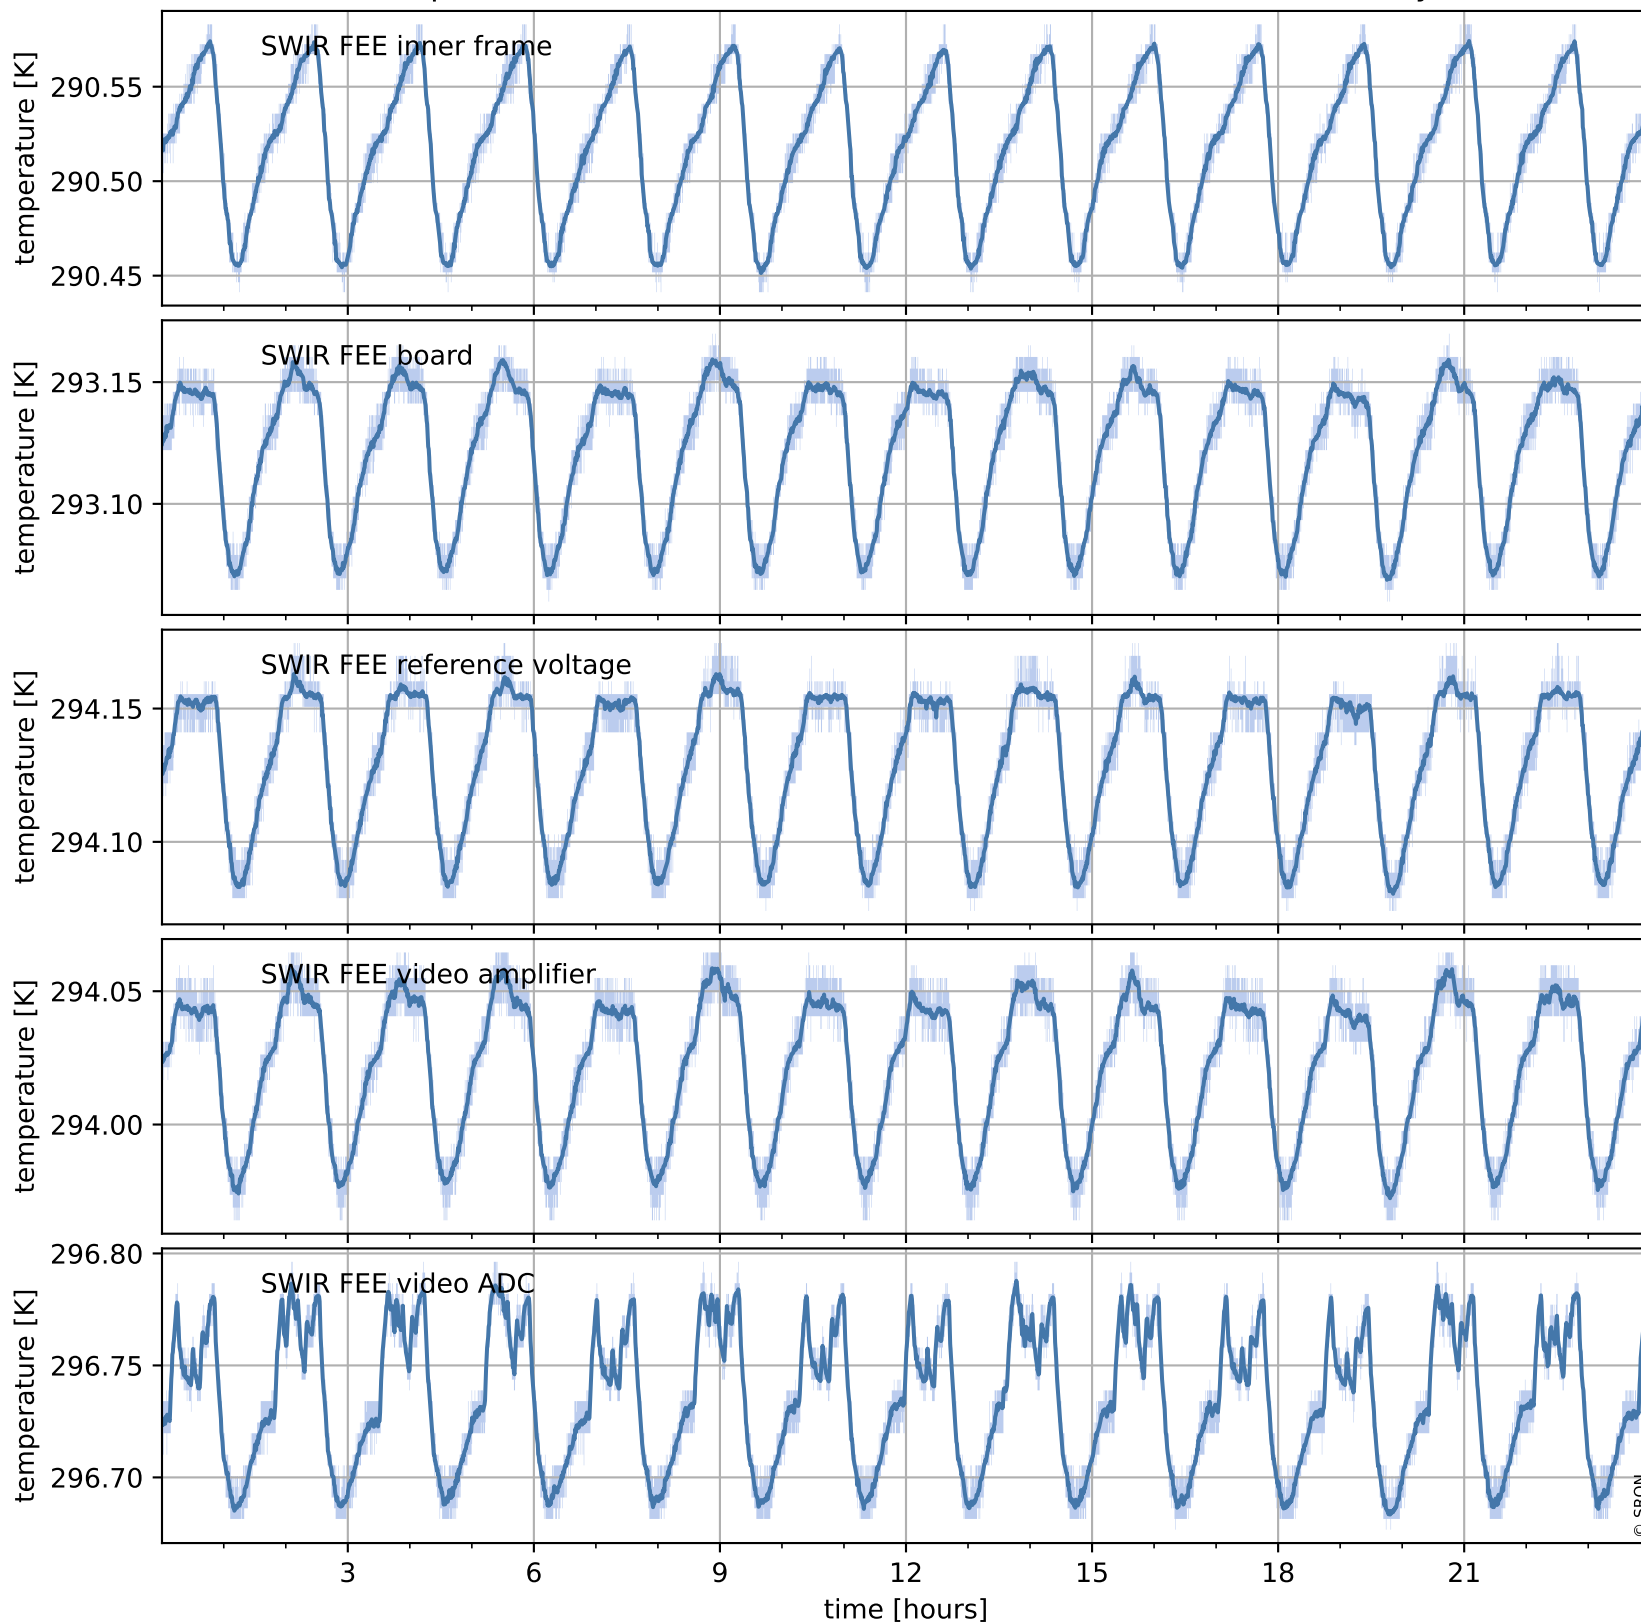

Tropomi SWIR housekeeping data

orbits : [14991, 15004]
coverage : 2020-09-04 / 2020-09-05
created : 2023-08-21T09:03:01

Temperature of sensors relevant for SWIR (one day)

Tropomi SWIR housekeeping data

orbits : [14520, 15004]
coverage : 2020-08-01 / 2020-09-05
created : 2023-08-21T09:03:01

Temperature of sensors relevant for SWIR (last month)

Tropomi SWIR housekeeping data

orbits : [14991, 15004]
coverage : 2020-09-04 / 2020-09-05
created : 2023-08-21T09:03:01

Current and duty cycle of 3 heaters relevant for SWIR (one day)

Tropomi SWIR housekeeping data

orbits : [14520, 15004]
coverage : 2020-08-01 / 2020-09-05
created : 2023-08-21T09:03:02

Current and duty cycle of 3 heaters relevant for SWIR (last month)

Tropomi SWIR housekeeping data

orbits : [14991, 15004]
coverage : 2020-09-04 / 2020-09-05
created : 2023-08-21T09:03:02

Temperature of sensors at the SWIR front-end electronics (one day)

Tropomi SWIR housekeeping data

orbits : [14520, 15004]
coverage : 2020-08-01 / 2020-09-05
created : 2023-08-21T09:03:03