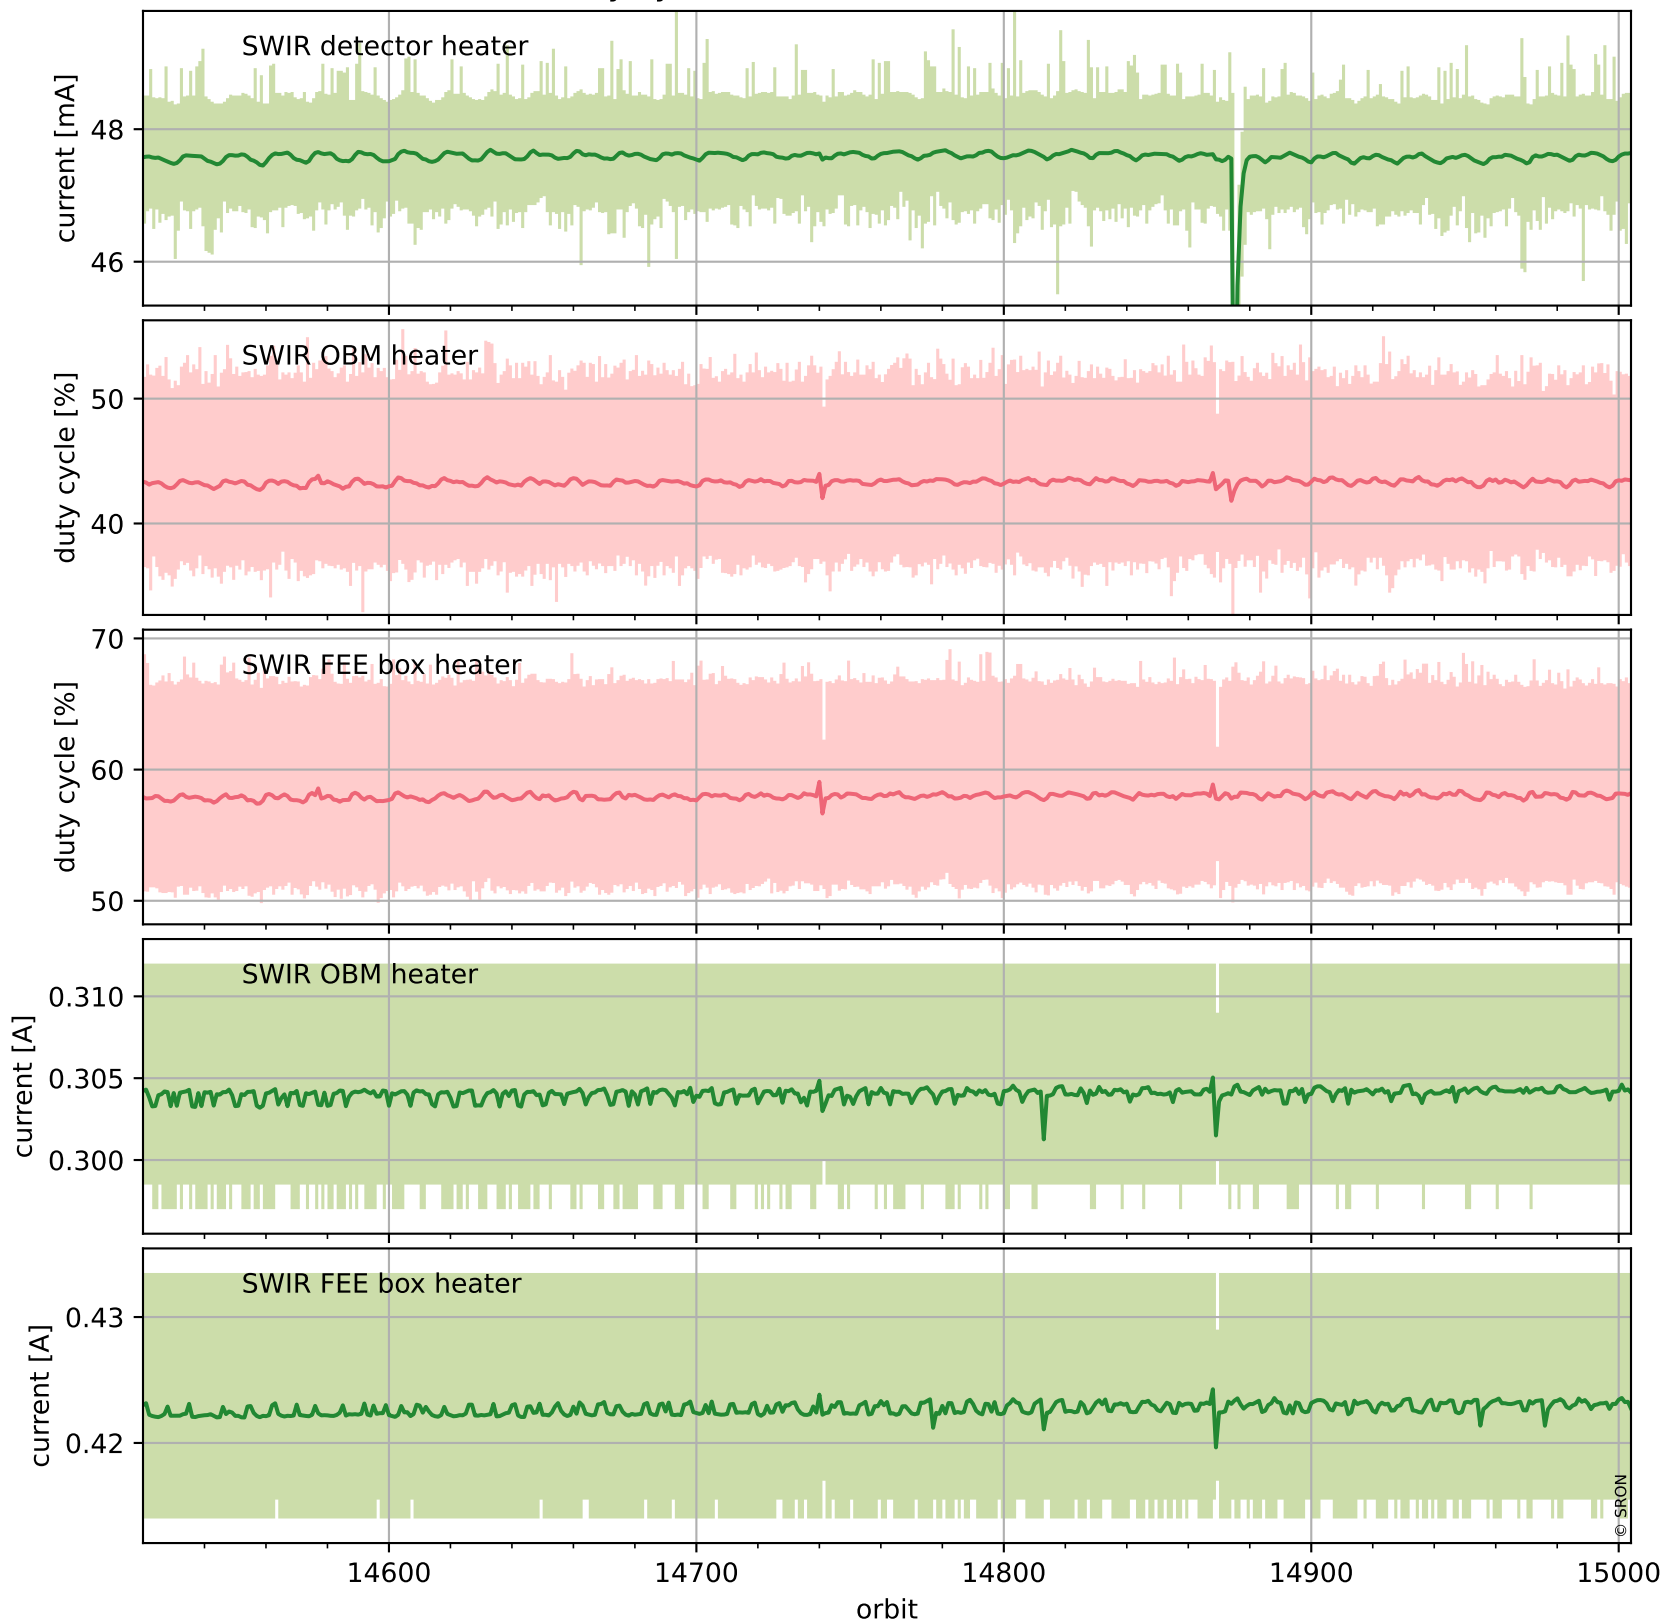

Tropomi SWIR housekeeping data

orbits : [14991, 15004]
coverage : 2020-09-04 / 2020-09-05
created : 2023-08-21T09:03:01

Temperature of sensors relevant for SWIR (one day)

Tropomi SWIR housekeeping data

orbits : [14520, 15004]
coverage : 2020-08-01 / 2020-09-05
created : 2023-08-21T09:03:01

Temperature of sensors relevant for SWIR (last month)

Tropomi SWIR housekeeping data

orbits : [14991, 15004]
coverage : 2020-09-04 / 2020-09-05
created : 2023-08-21T09:03:01

Current and duty cycle of 3 heaters relevant for SWIR (one day)

Tropomi SWIR housekeeping data

orbits : [14520, 15004]
coverage : 2020-08-01 / 2020-09-05
created : 2023-08-21T09:03:02

Current and duty cycle of 3 heaters relevant for SWIR (last month)

Tropomi SWIR housekeeping data

orbits : [14991, 15004]
coverage : 2020-09-04 / 2020-09-05
created : 2023-08-21T09:03:02

Temperature of sensors at the SWIR front-end electronics (one day)

Tropomi SWIR housekeeping data

orbits : [14520, 15004]
coverage : 2020-08-01 / 2020-09-05
created : 2023-08-21T09:03:03