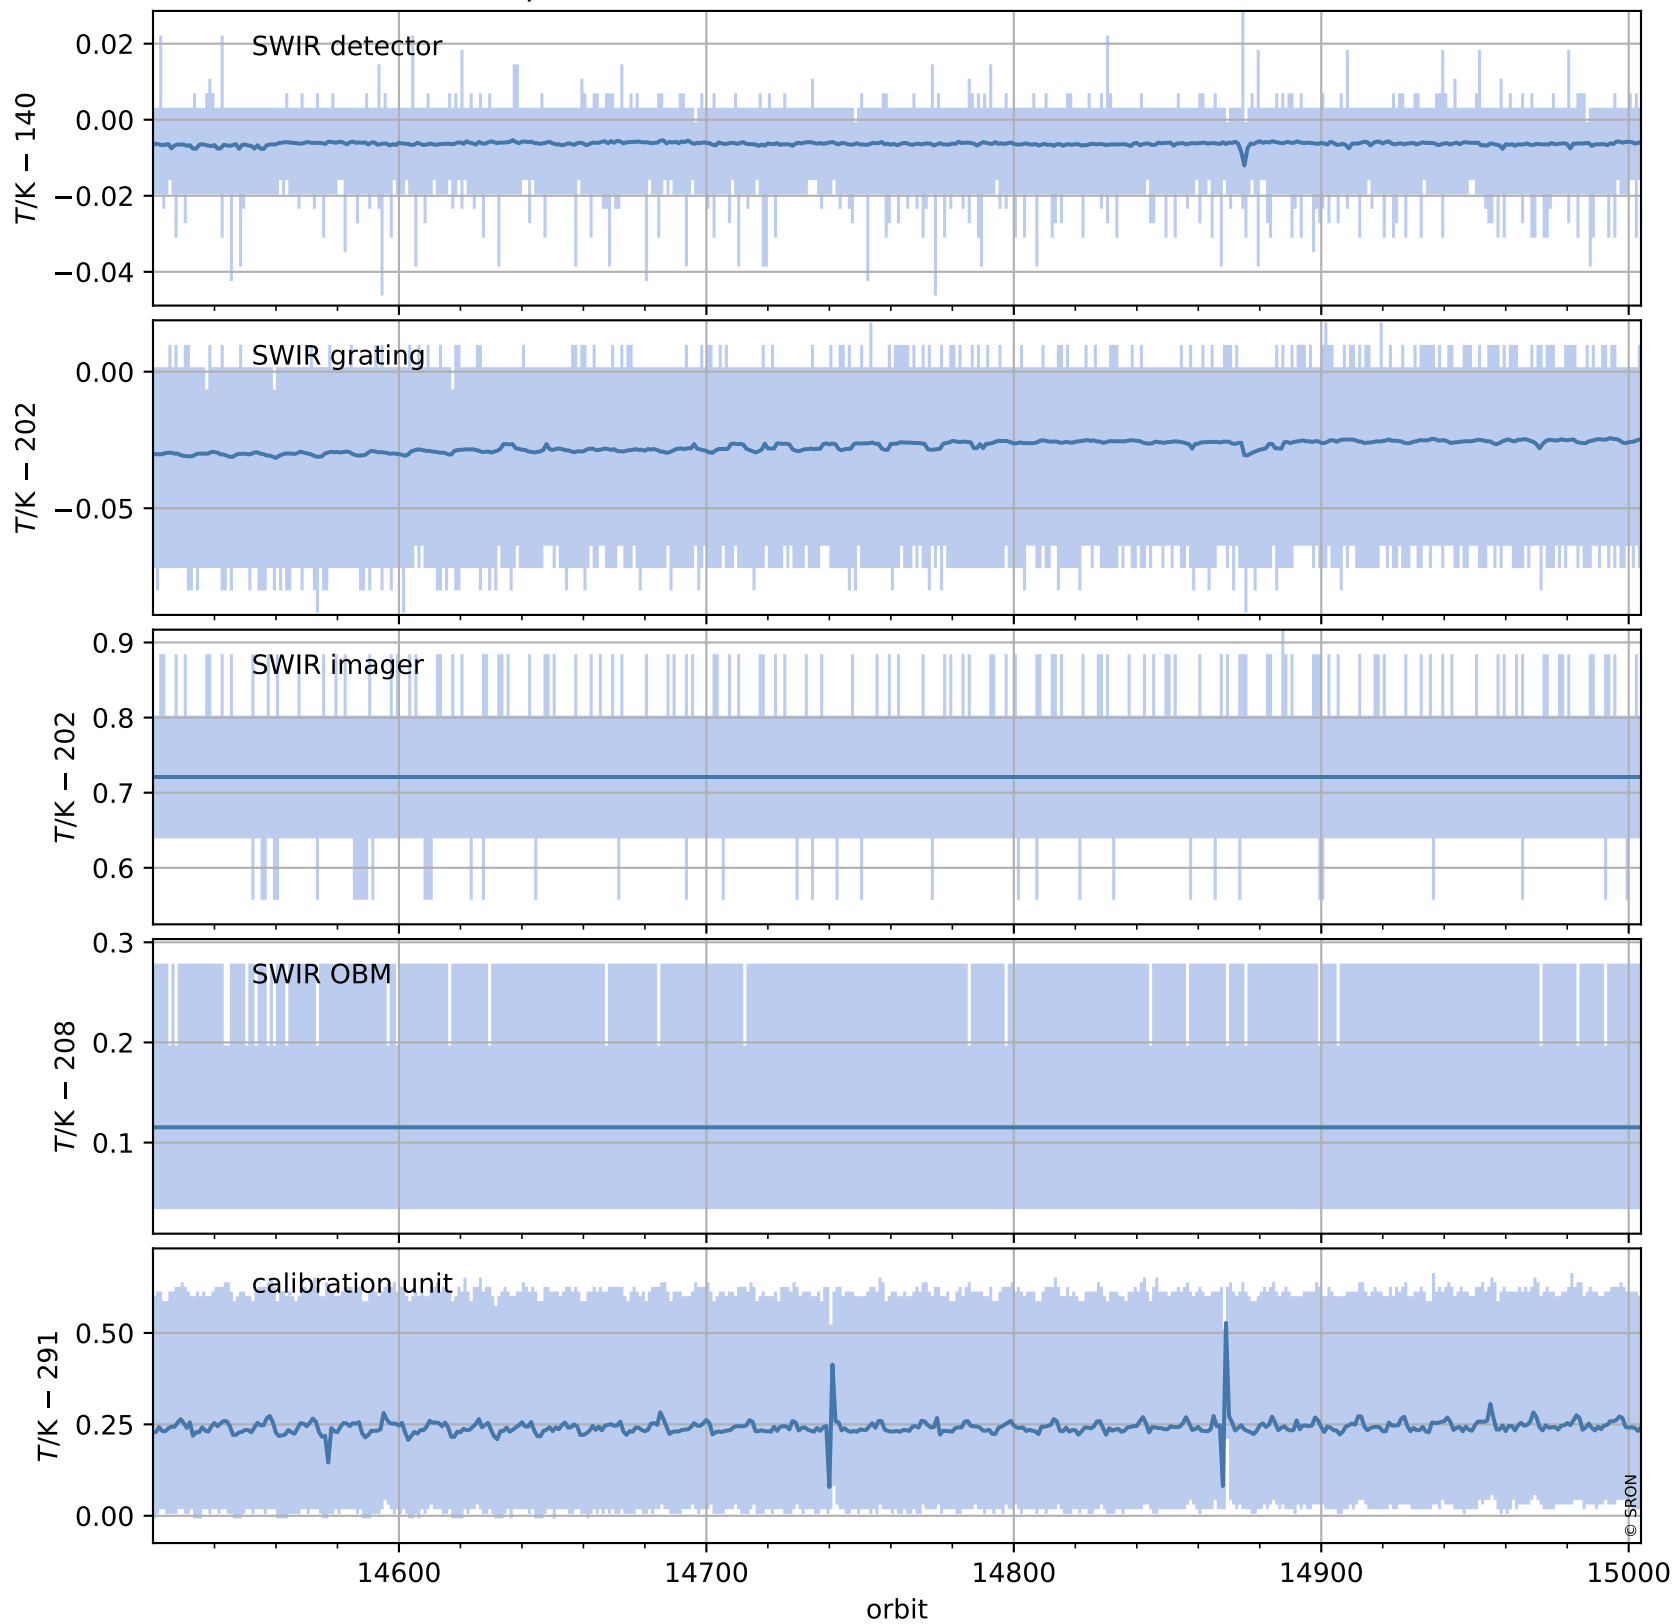

Tropomi SWIR housekeeping data

orbits : [14991, 15004]
coverage : 2020-09-04 / 2020-09-05
created : 2023-08-21T09:03:01

Temperature of sensors relevant for SWIR (one day)

Tropomi SWIR housekeeping data

orbits : [14520, 15004]
coverage : 2020-08-01 / 2020-09-05
created : 2023-08-21T09:03:01

Temperature of sensors relevant for SWIR (last month)

Tropomi SWIR housekeeping data

orbits : [14991, 15004]
coverage : 2020-09-04 / 2020-09-05
created : 2023-08-21T09:03:01

Current and duty cycle of 3 heaters relevant for SWIR (one day)

Tropomi SWIR housekeeping data

orbits : [14520, 15004]
coverage : 2020-08-01 / 2020-09-05
created : 2023-08-21T09:03:02

Current and duty cycle of 3 heaters relevant for SWIR (last month)

Tropomi SWIR housekeeping data

orbits : [14991, 15004]
coverage : 2020-09-04 / 2020-09-05
created : 2023-08-21T09:03:02

Temperature of sensors at the SWIR front-end electronics (one day)

Tropomi SWIR housekeeping data

orbits : [14520, 15004]
coverage : 2020-08-01 / 2020-09-05
created : 2023-08-21T09:03:03