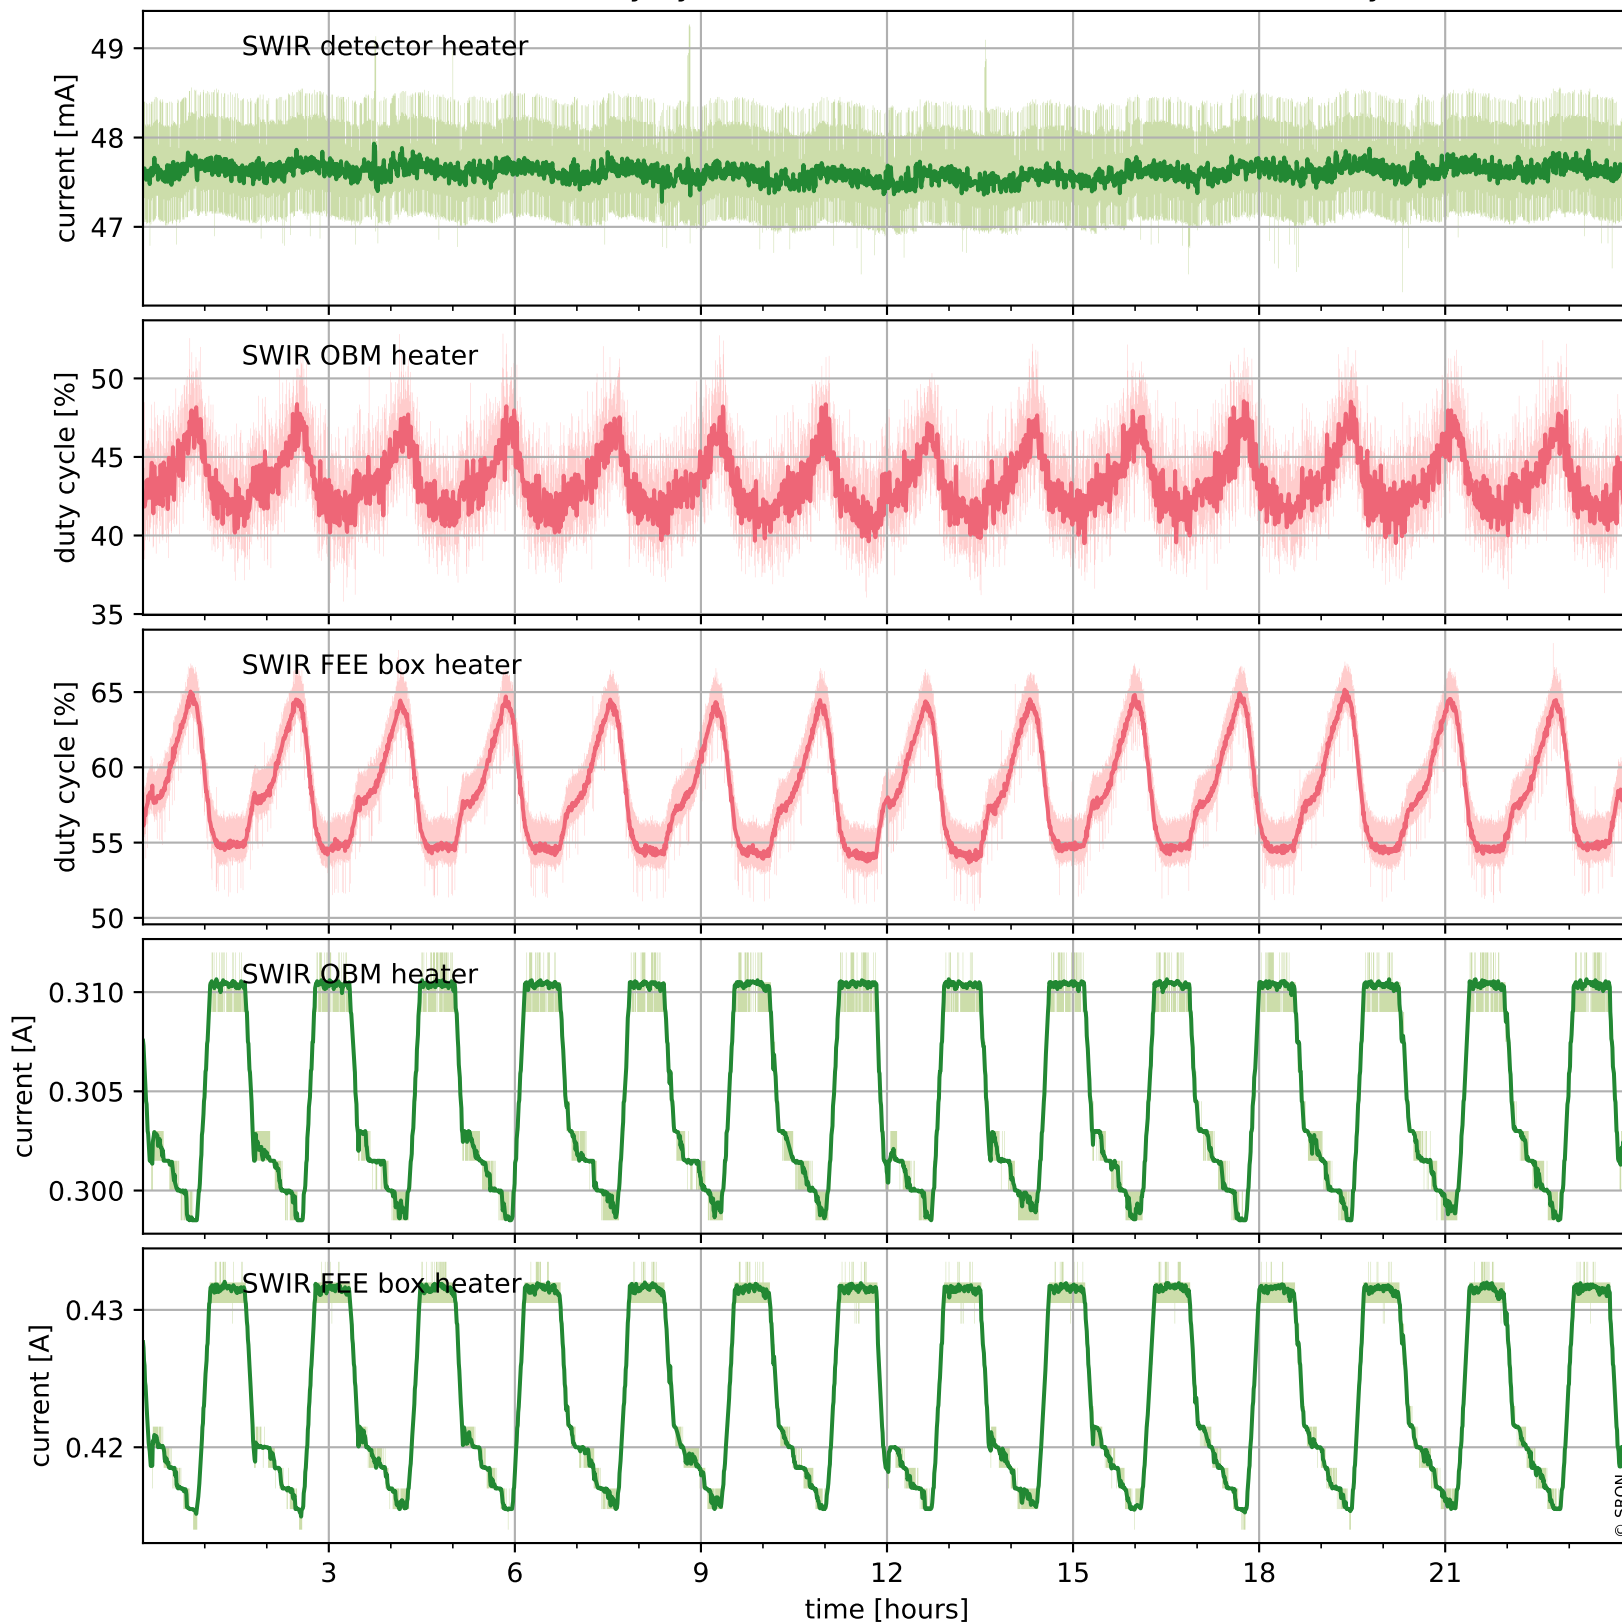

Tropomi SWIR housekeeping data

orbits : [14991, 15004]
coverage : 2020-09-04 / 2020-09-05
created : 2023-08-21T09:03:01

Temperature of sensors relevant for SWIR (one day)

Tropomi SWIR housekeeping data

orbits : [14520, 15004]
coverage : 2020-08-01 / 2020-09-05
created : 2023-08-21T09:03:01

Temperature of sensors relevant for SWIR (last month)

Tropomi SWIR housekeeping data

orbits : [14991, 15004]
coverage : 2020-09-04 / 2020-09-05
created : 2023-08-21T09:03:01

Current and duty cycle of 3 heaters relevant for SWIR (one day)

Tropomi SWIR housekeeping data

orbits : [14520, 15004]
coverage : 2020-08-01 / 2020-09-05
created : 2023-08-21T09:03:02

Current and duty cycle of 3 heaters relevant for SWIR (last month)

Tropomi SWIR housekeeping data

orbits : [14991, 15004]
coverage : 2020-09-04 / 2020-09-05
created : 2023-08-21T09:03:02

Temperature of sensors at the SWIR front-end electronics (one day)

Tropomi SWIR housekeeping data

orbits : [14520, 15004]
coverage : 2020-08-01 / 2020-09-05
created : 2023-08-21T09:03:03