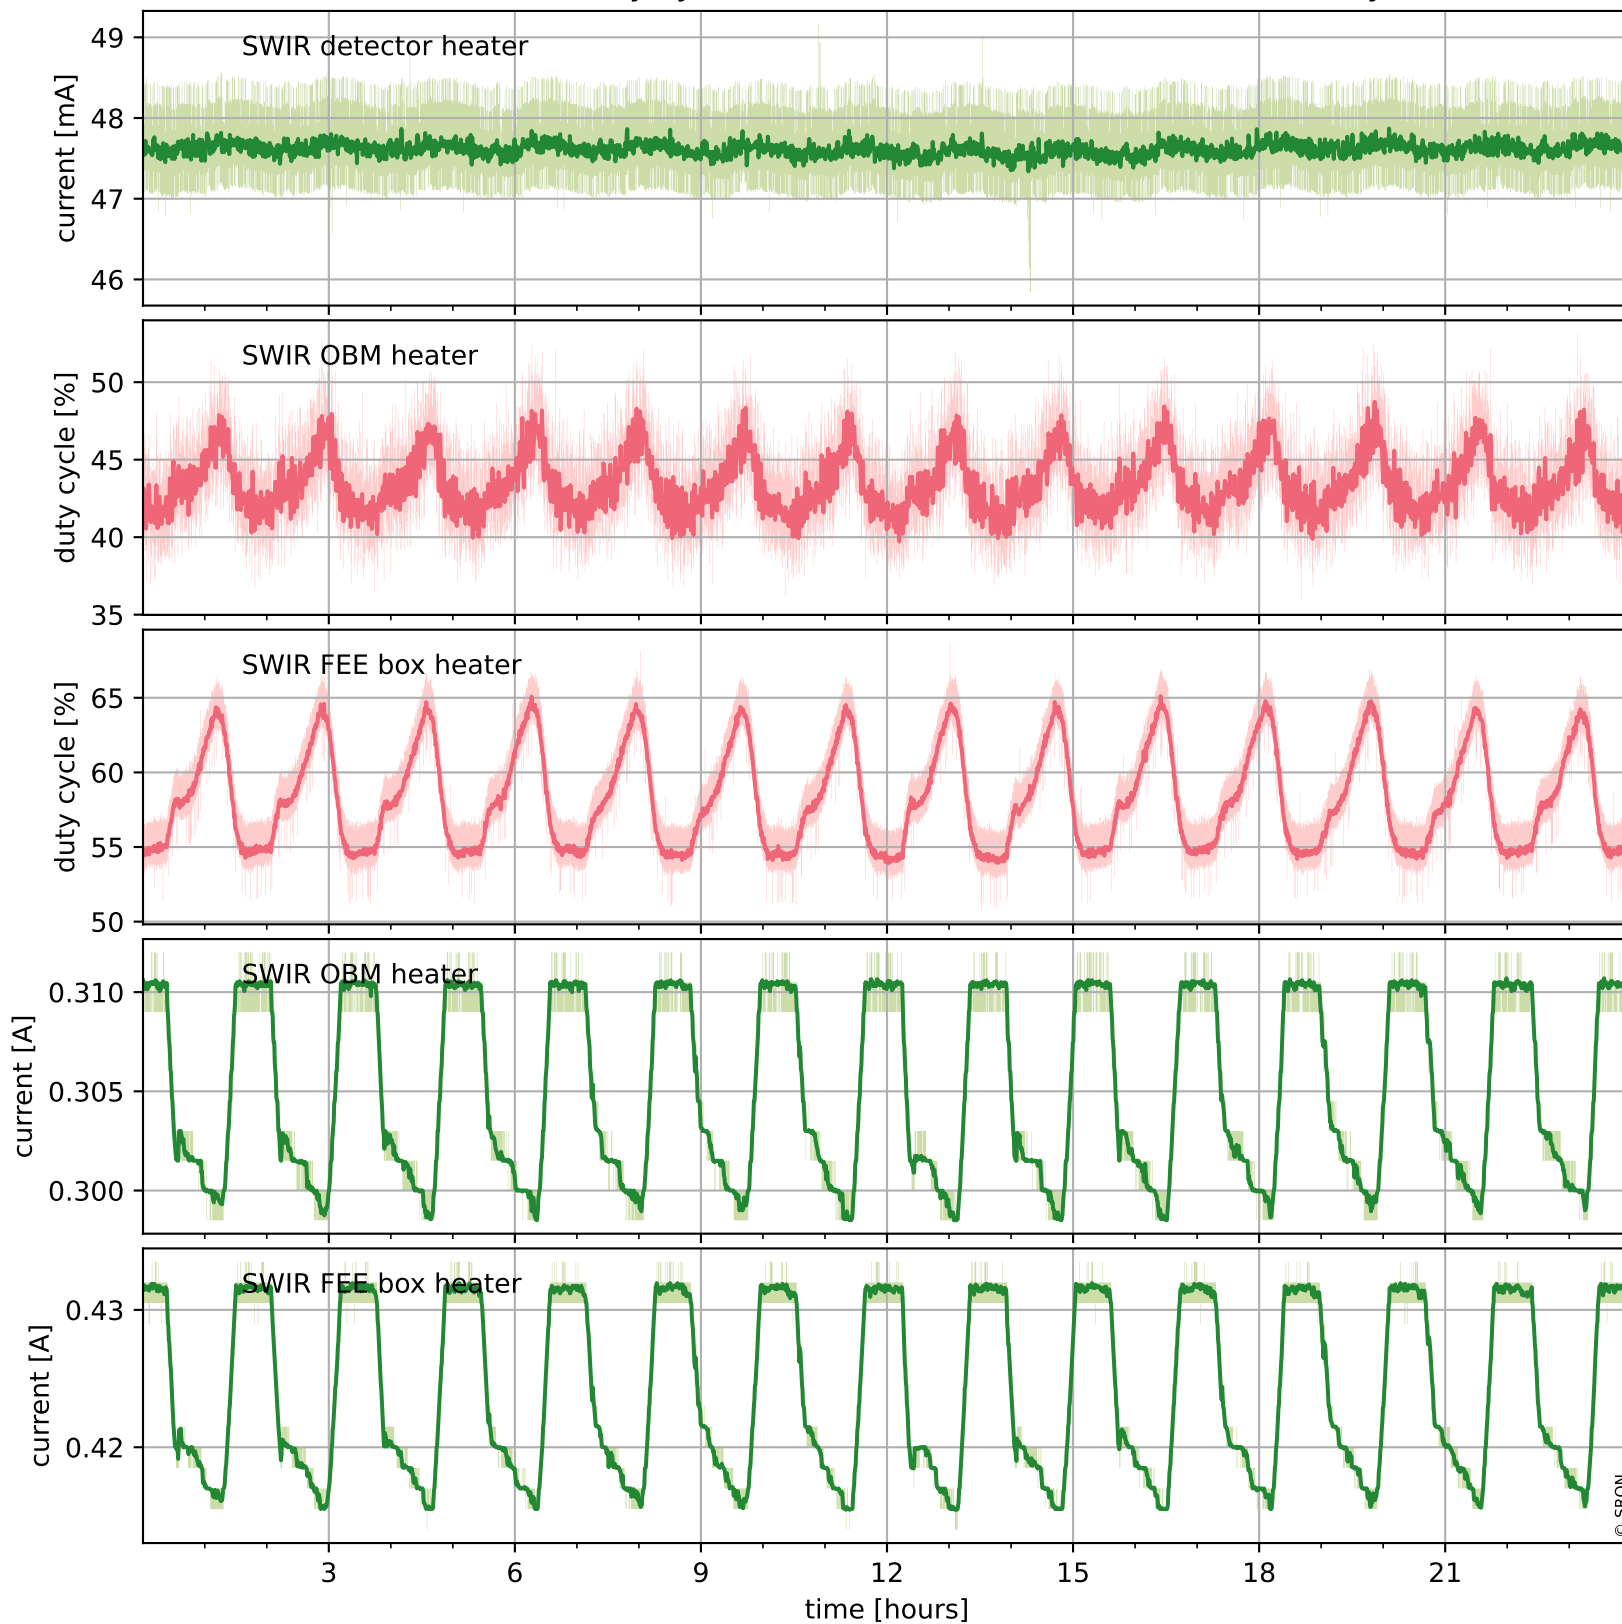

Tropomi SWIR housekeeping data

orbits : [15048, 15061]
coverage : 2020-09-08 / 2020-09-09
created : 2023-08-21T09:03:10

Temperature of sensors relevant for SWIR (one day)

Tropomi SWIR housekeeping data

orbits : [14577, 15061]
coverage : 2020-08-05 / 2020-09-09
created : 2023-08-21T09:03:10

Temperature of sensors relevant for SWIR (last month)

Tropomi SWIR housekeeping data

orbits : [15048, 15061]
coverage : 2020-09-08 / 2020-09-09
created : 2023-08-21T09:03:11

Current and duty cycle of 3 heaters relevant for SWIR (one day)

Tropomi SWIR housekeeping data

orbits : [14577, 15061]
coverage : 2020-08-05 / 2020-09-09
created : 2023-08-21T09:03:11

Current and duty cycle of 3 heaters relevant for SWIR (last month)

Tropomi SWIR housekeeping data

orbits : [15048, 15061]
coverage : 2020-09-08 / 2020-09-09
created : 2023-08-21T09:03:11

Temperature of sensors at the SWIR front-end electronics (one day)

Tropomi SWIR housekeeping data

orbits : [14577, 15061]
coverage : 2020-08-05 / 2020-09-09
created : 2023-08-21T09:03:12