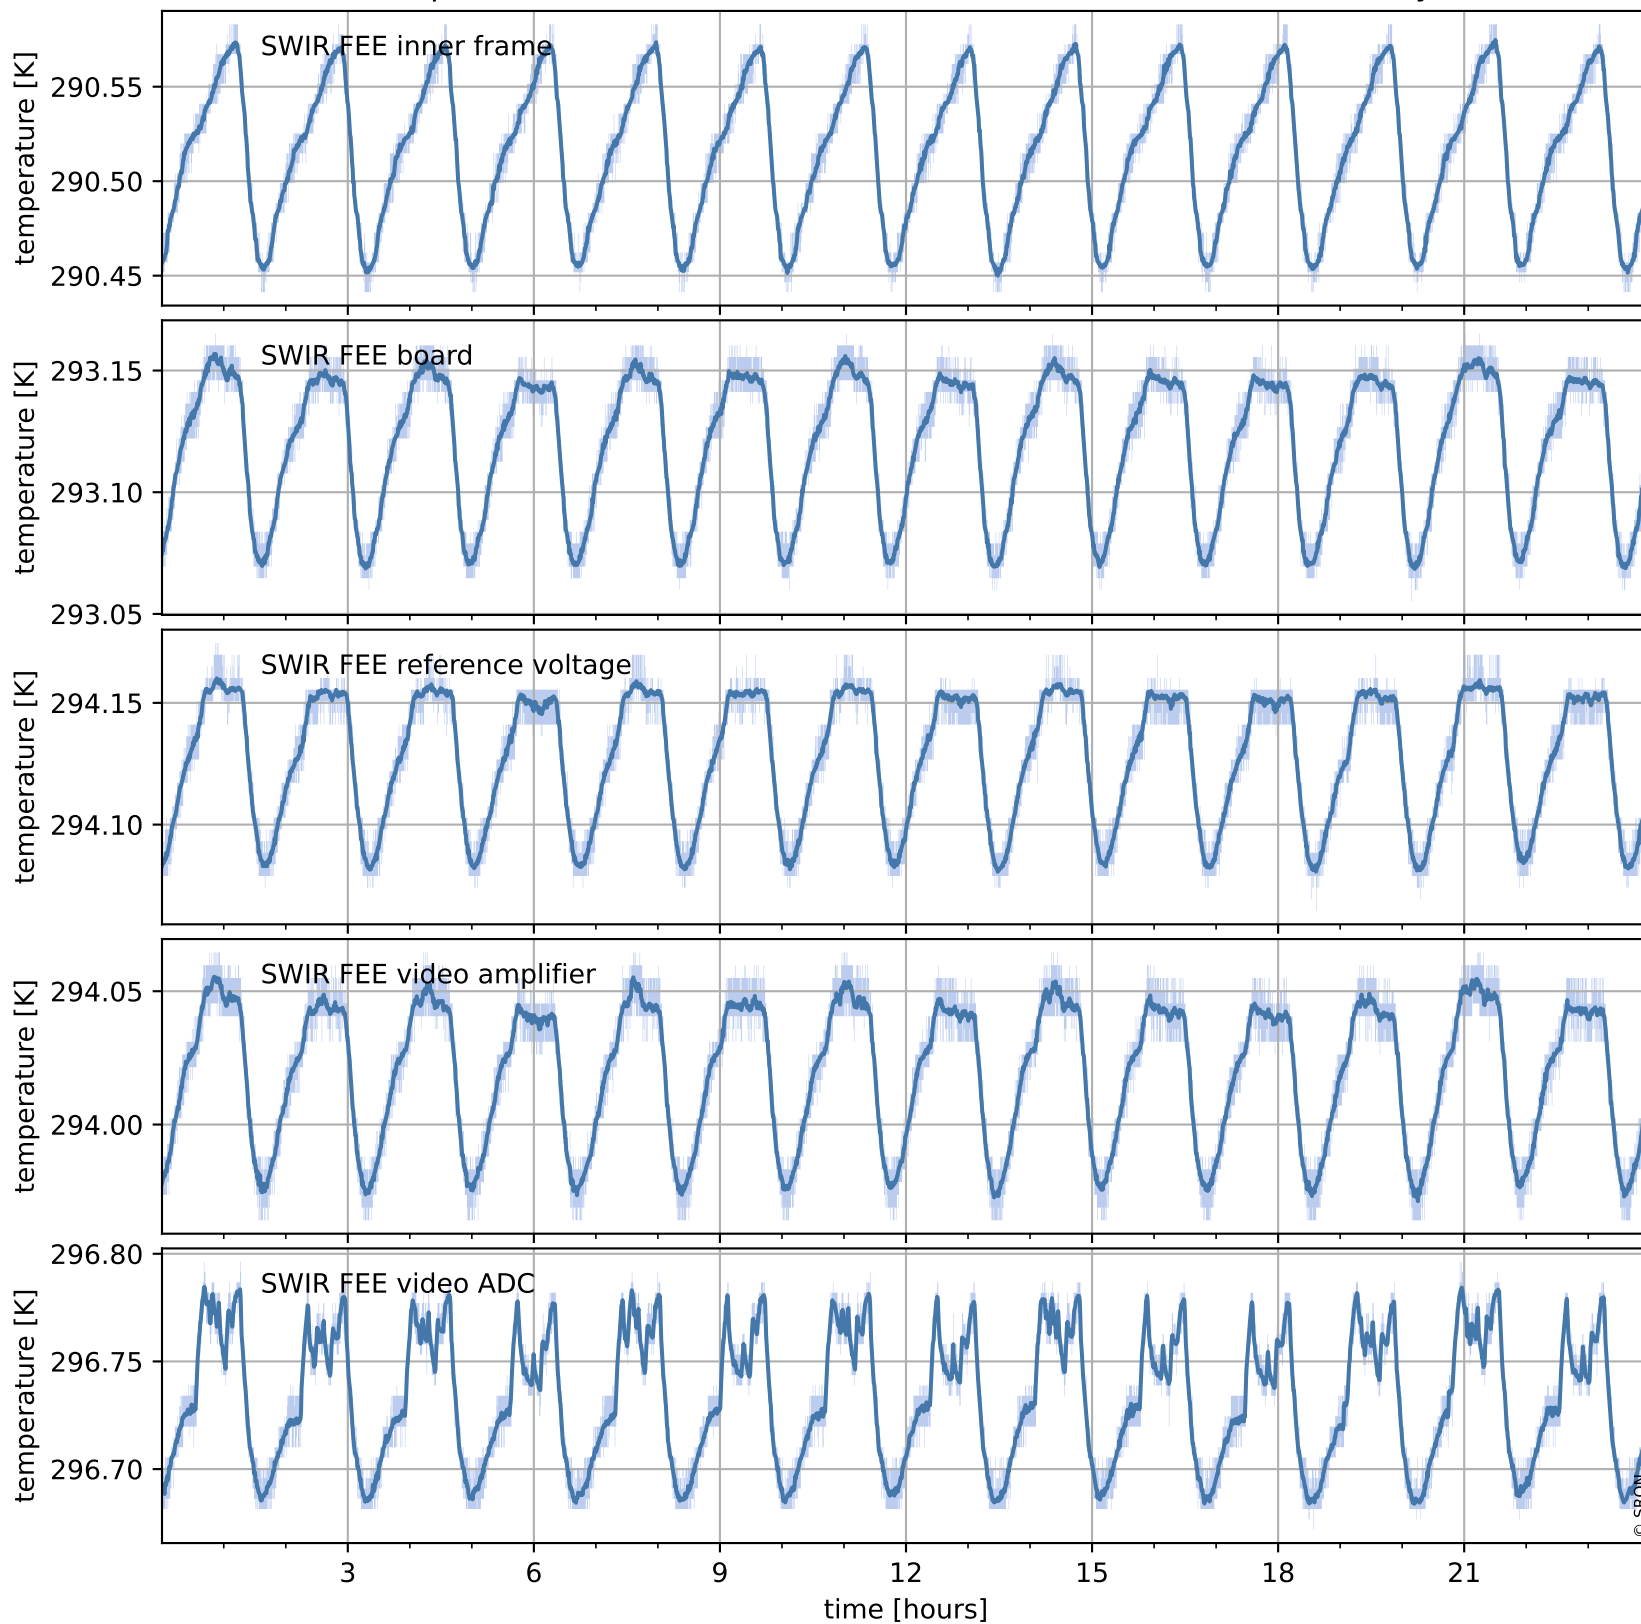

Tropomi SWIR housekeeping data

orbits : [15048, 15061]
coverage : 2020-09-08 / 2020-09-09
created : 2023-08-21T09:03:10

Temperature of sensors relevant for SWIR (one day)

Tropomi SWIR housekeeping data

orbits : [14577, 15061]
coverage : 2020-08-05 / 2020-09-09
created : 2023-08-21T09:03:10

Temperature of sensors relevant for SWIR (last month)

Tropomi SWIR housekeeping data

orbits : [15048, 15061]
coverage : 2020-09-08 / 2020-09-09
created : 2023-08-21T09:03:11

Current and duty cycle of 3 heaters relevant for SWIR (one day)

Tropomi SWIR housekeeping data

orbits : [14577, 15061]
coverage : 2020-08-05 / 2020-09-09
created : 2023-08-21T09:03:11

Current and duty cycle of 3 heaters relevant for SWIR (last month)

Tropomi SWIR housekeeping data

orbits : [15048, 15061]
coverage : 2020-09-08 / 2020-09-09
created : 2023-08-21T09:03:11

Temperature of sensors at the SWIR front-end electronics (one day)

Tropomi SWIR housekeeping data

orbits : [14577, 15061]
coverage : 2020-08-05 / 2020-09-09
created : 2023-08-21T09:03:12