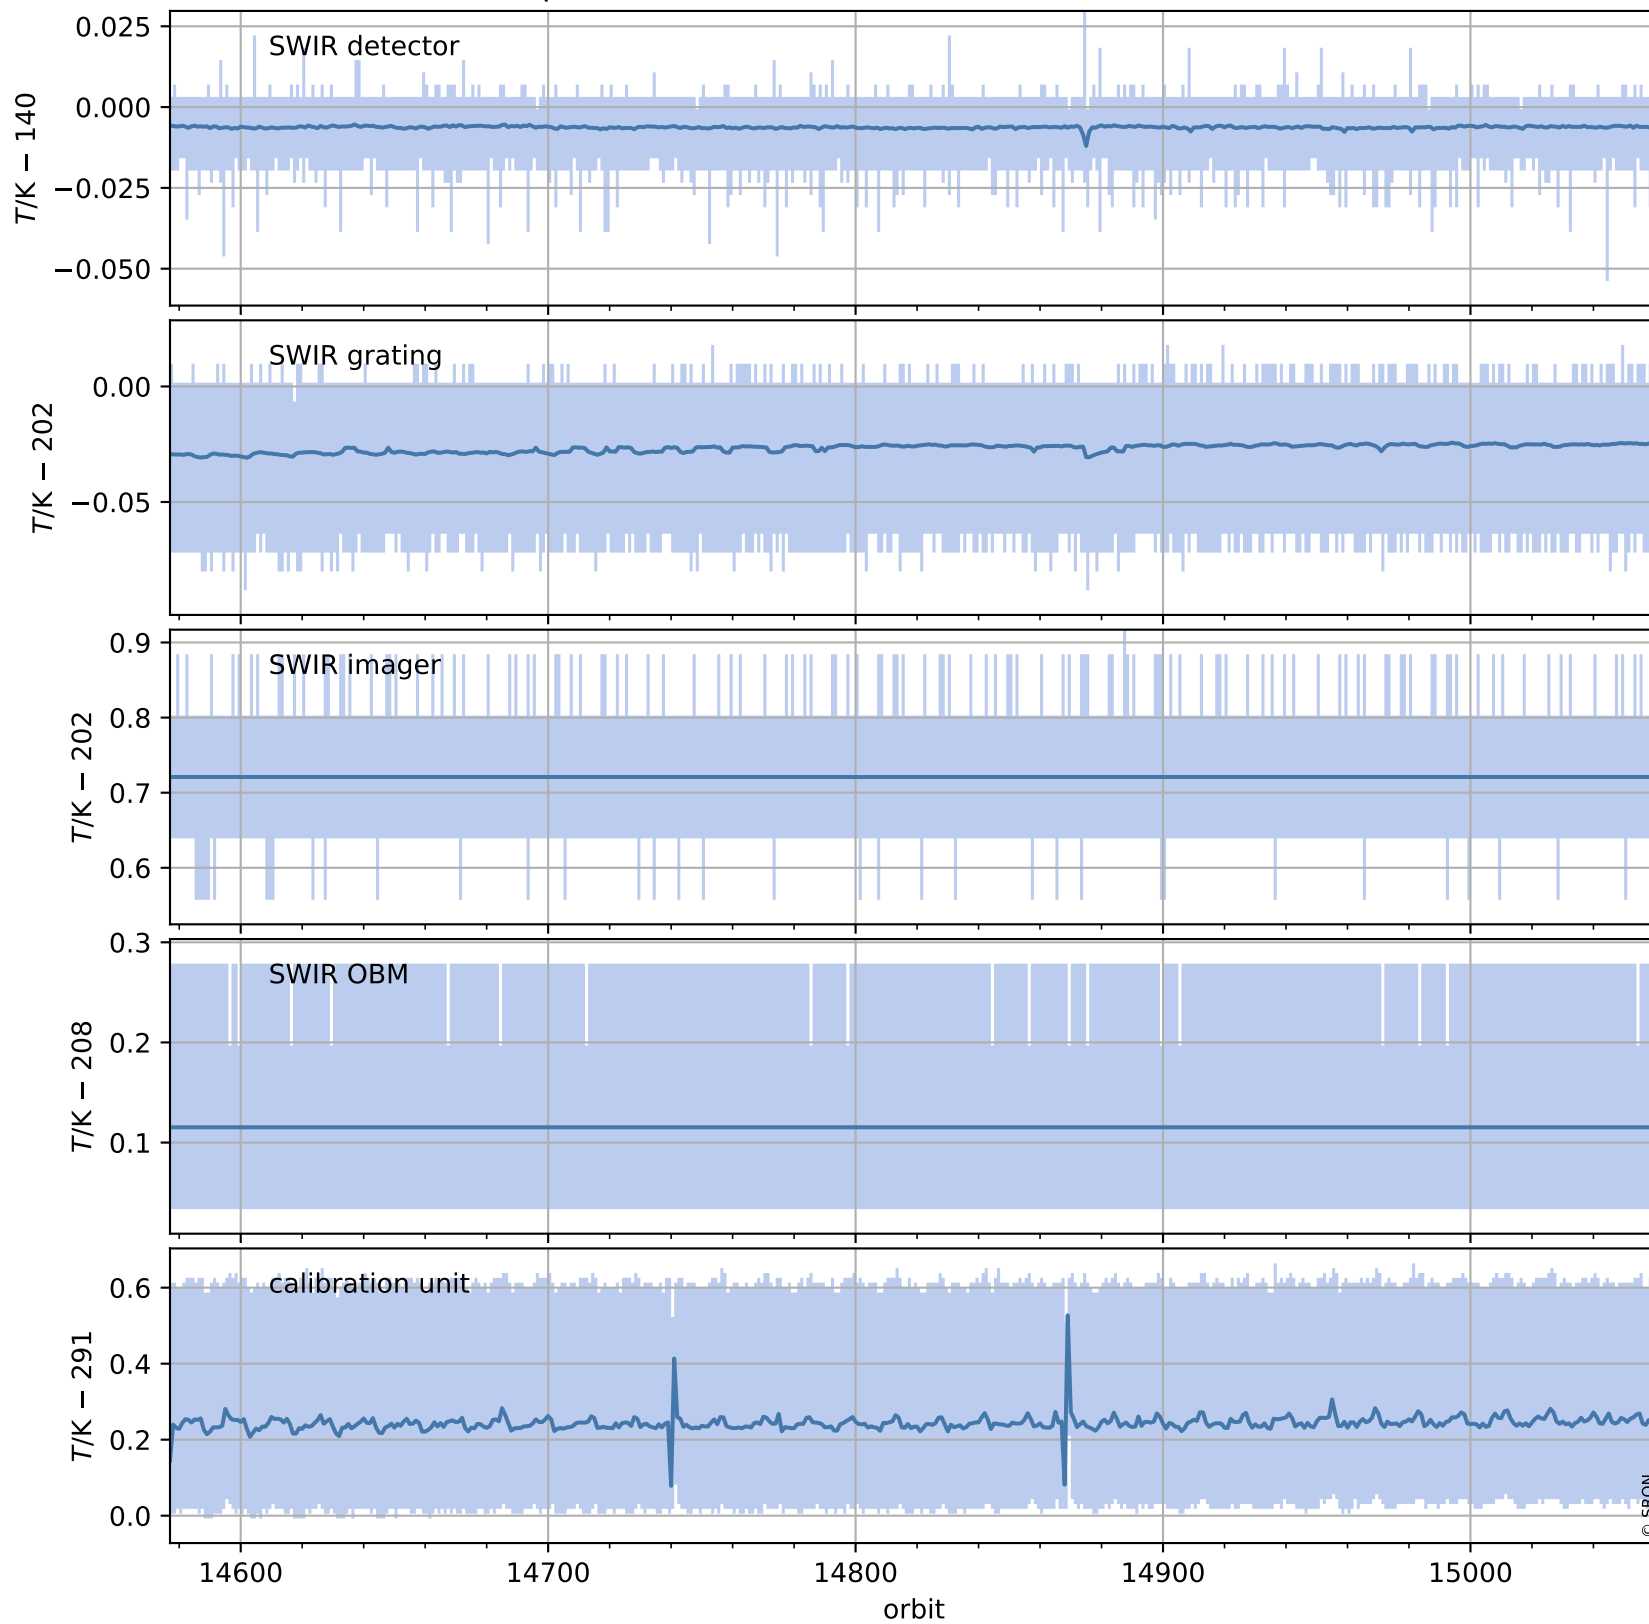

Tropomi SWIR housekeeping data

orbits : [15048, 15061]
coverage : 2020-09-08 / 2020-09-09
created : 2023-08-21T09:03:10

Temperature of sensors relevant for SWIR (one day)

Tropomi SWIR housekeeping data

orbits : [14577, 15061]
coverage : 2020-08-05 / 2020-09-09
created : 2023-08-21T09:03:10

Temperature of sensors relevant for SWIR (last month)

Tropomi SWIR housekeeping data

orbits : [15048, 15061]
coverage : 2020-09-08 / 2020-09-09
created : 2023-08-21T09:03:11

Current and duty cycle of 3 heaters relevant for SWIR (one day)

Tropomi SWIR housekeeping data

orbits : [14577, 15061]
coverage : 2020-08-05 / 2020-09-09
created : 2023-08-21T09:03:11

Current and duty cycle of 3 heaters relevant for SWIR (last month)

Tropomi SWIR housekeeping data

orbits : [15048, 15061]
coverage : 2020-09-08 / 2020-09-09
created : 2023-08-21T09:03:11

Temperature of sensors at the SWIR front-end electronics (one day)

Tropomi SWIR housekeeping data

orbits : [14577, 15061]
coverage : 2020-08-05 / 2020-09-09
created : 2023-08-21T09:03:12