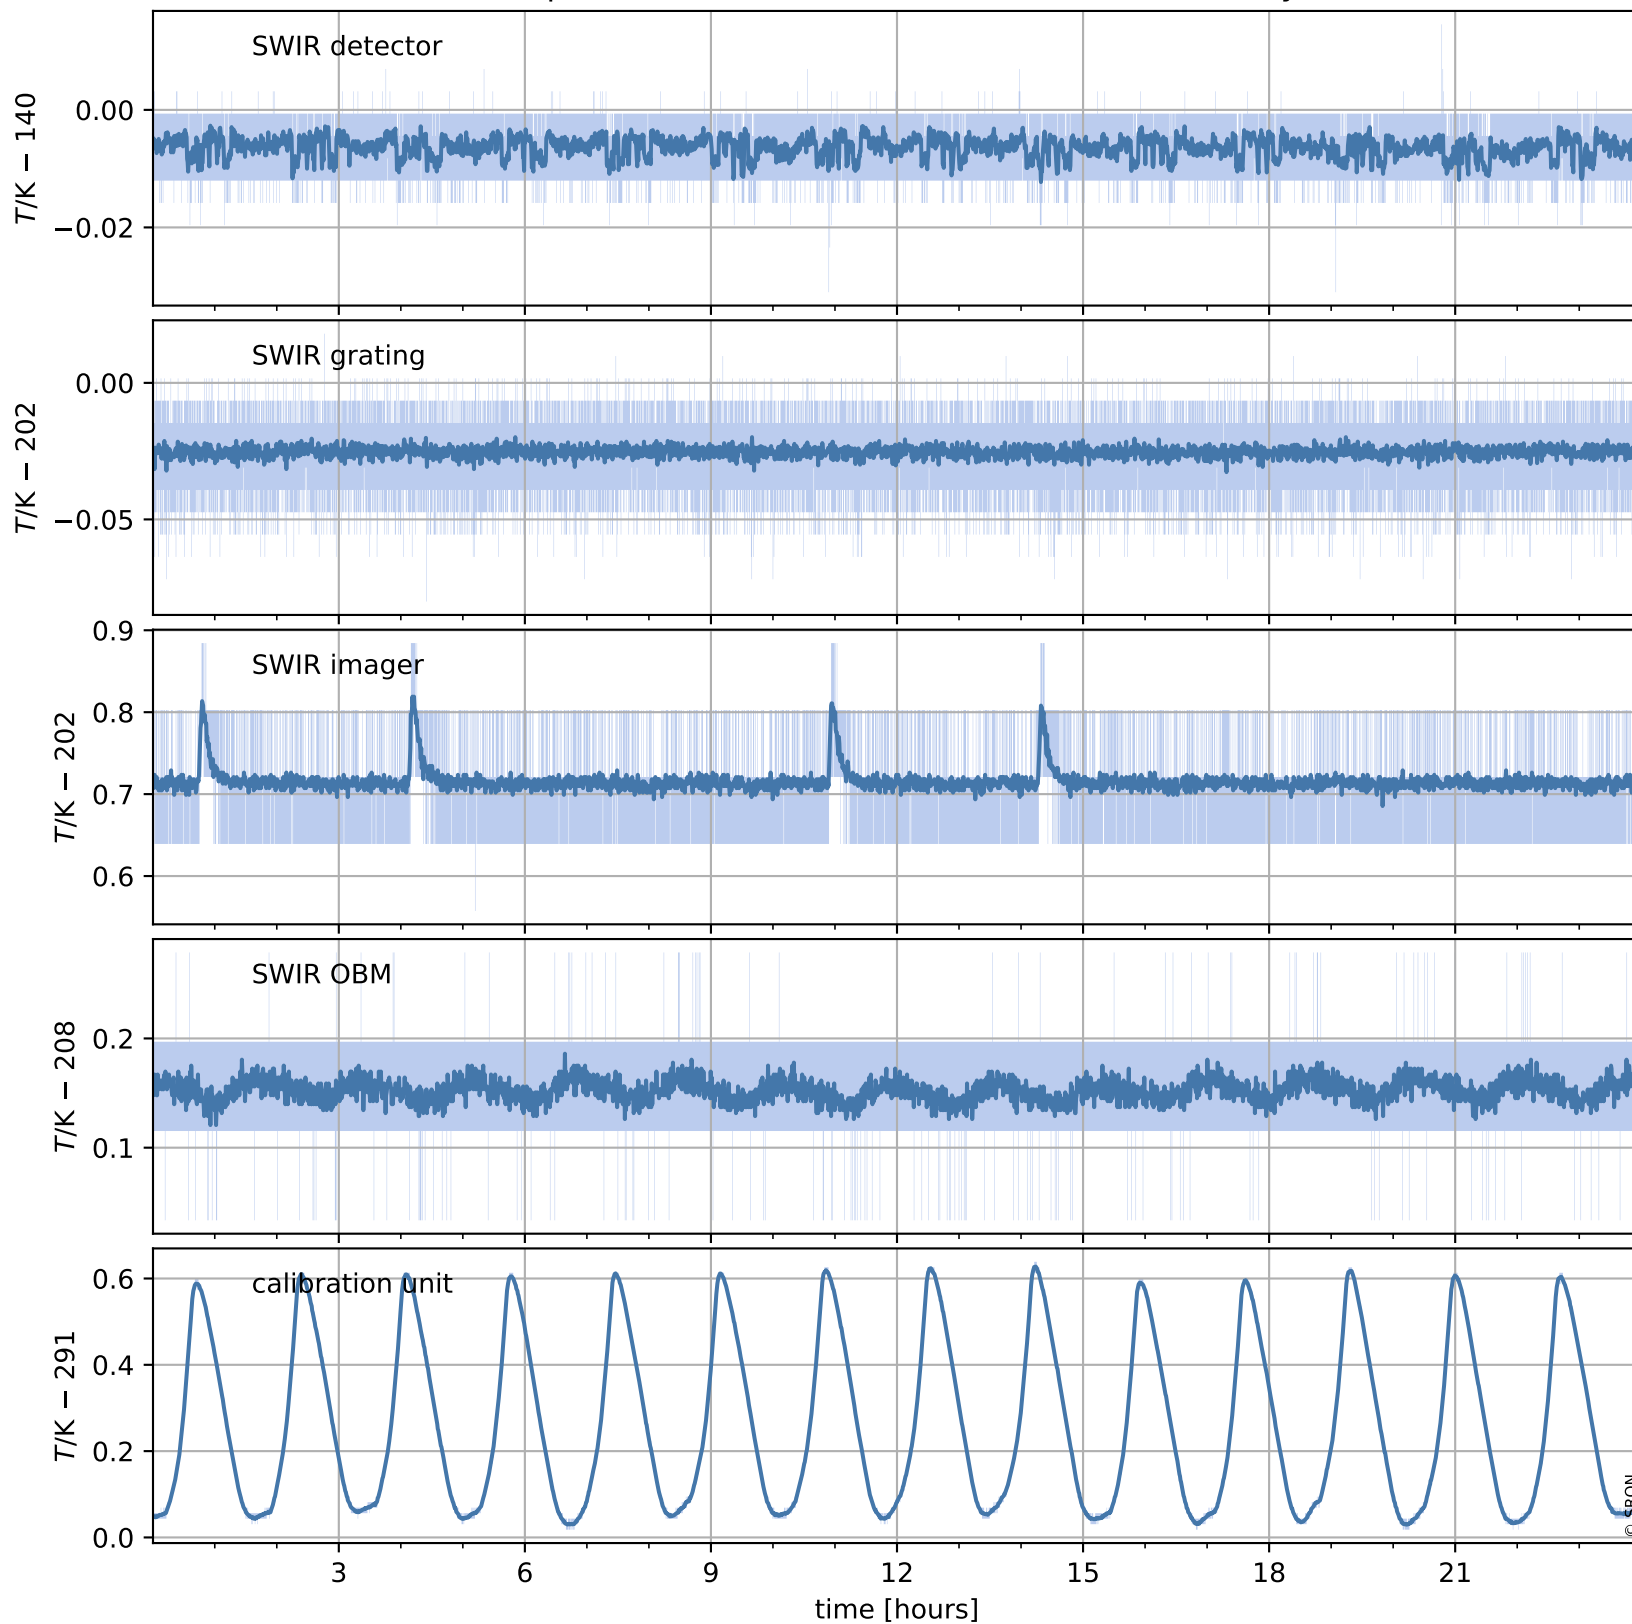

Tropomi SWIR housekeeping data

orbits : [15048, 15061]
coverage : 2020-09-08 / 2020-09-09
created : 2023-08-21T09:03:10

Temperature of sensors relevant for SWIR (one day)

Tropomi SWIR housekeeping data

orbits : [14577, 15061]
coverage : 2020-08-05 / 2020-09-09
created : 2023-08-21T09:03:10

Temperature of sensors relevant for SWIR (last month)

Tropomi SWIR housekeeping data

orbits : [15048, 15061]
coverage : 2020-09-08 / 2020-09-09
created : 2023-08-21T09:03:11

Current and duty cycle of 3 heaters relevant for SWIR (one day)

Tropomi SWIR housekeeping data

orbits : [14577, 15061]
coverage : 2020-08-05 / 2020-09-09
created : 2023-08-21T09:03:11

Current and duty cycle of 3 heaters relevant for SWIR (last month)

Tropomi SWIR housekeeping data