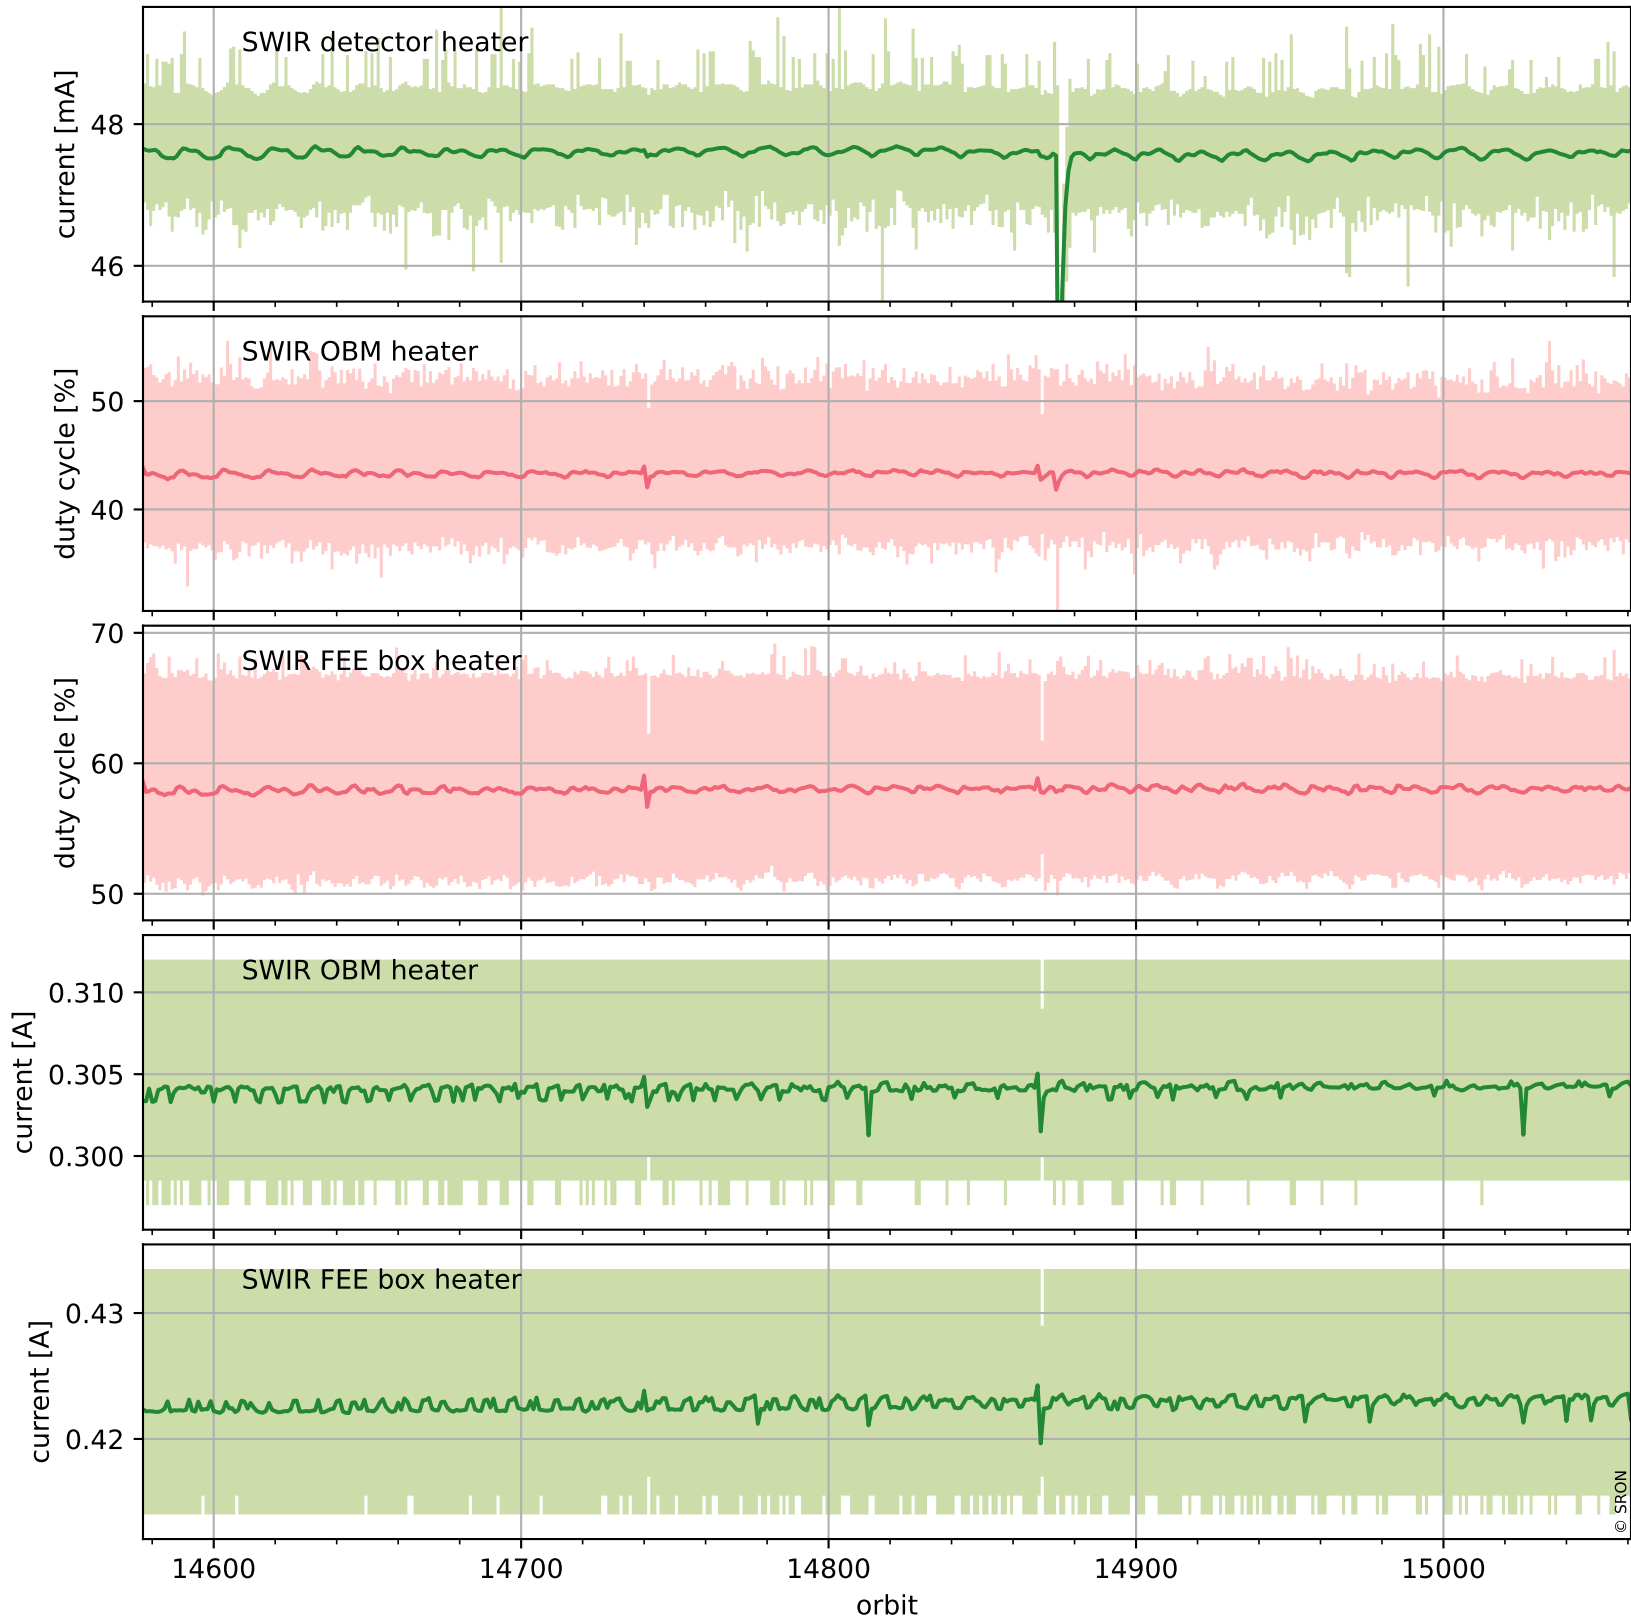

Tropomi SWIR housekeeping data

orbits : [15048, 15061]
coverage : 2020-09-08 / 2020-09-09
created : 2023-08-21T09:03:10

Temperature of sensors relevant for SWIR (one day)

Tropomi SWIR housekeeping data

orbits : [14577, 15061]
coverage : 2020-08-05 / 2020-09-09
created : 2023-08-21T09:03:10

Temperature of sensors relevant for SWIR (last month)

Tropomi SWIR housekeeping data

orbits : [15048, 15061]
coverage : 2020-09-08 / 2020-09-09
created : 2023-08-21T09:03:11

Current and duty cycle of 3 heaters relevant for SWIR (one day)

Tropomi SWIR housekeeping data

orbits : [14577, 15061]
coverage : 2020-08-05 / 2020-09-09
created : 2023-08-21T09:03:11

Current and duty cycle of 3 heaters relevant for SWIR (last month)

Tropomi SWIR housekeeping data

orbits : [15048, 15061]
coverage : 2020-09-08 / 2020-09-09
created : 2023-08-21T09:03:11

Temperature of sensors at the SWIR front-end electronics (one day)

Tropomi SWIR housekeeping data

orbits : [14577, 15061]
coverage : 2020-08-05 / 2020-09-09
created : 2023-08-21T09:03:12