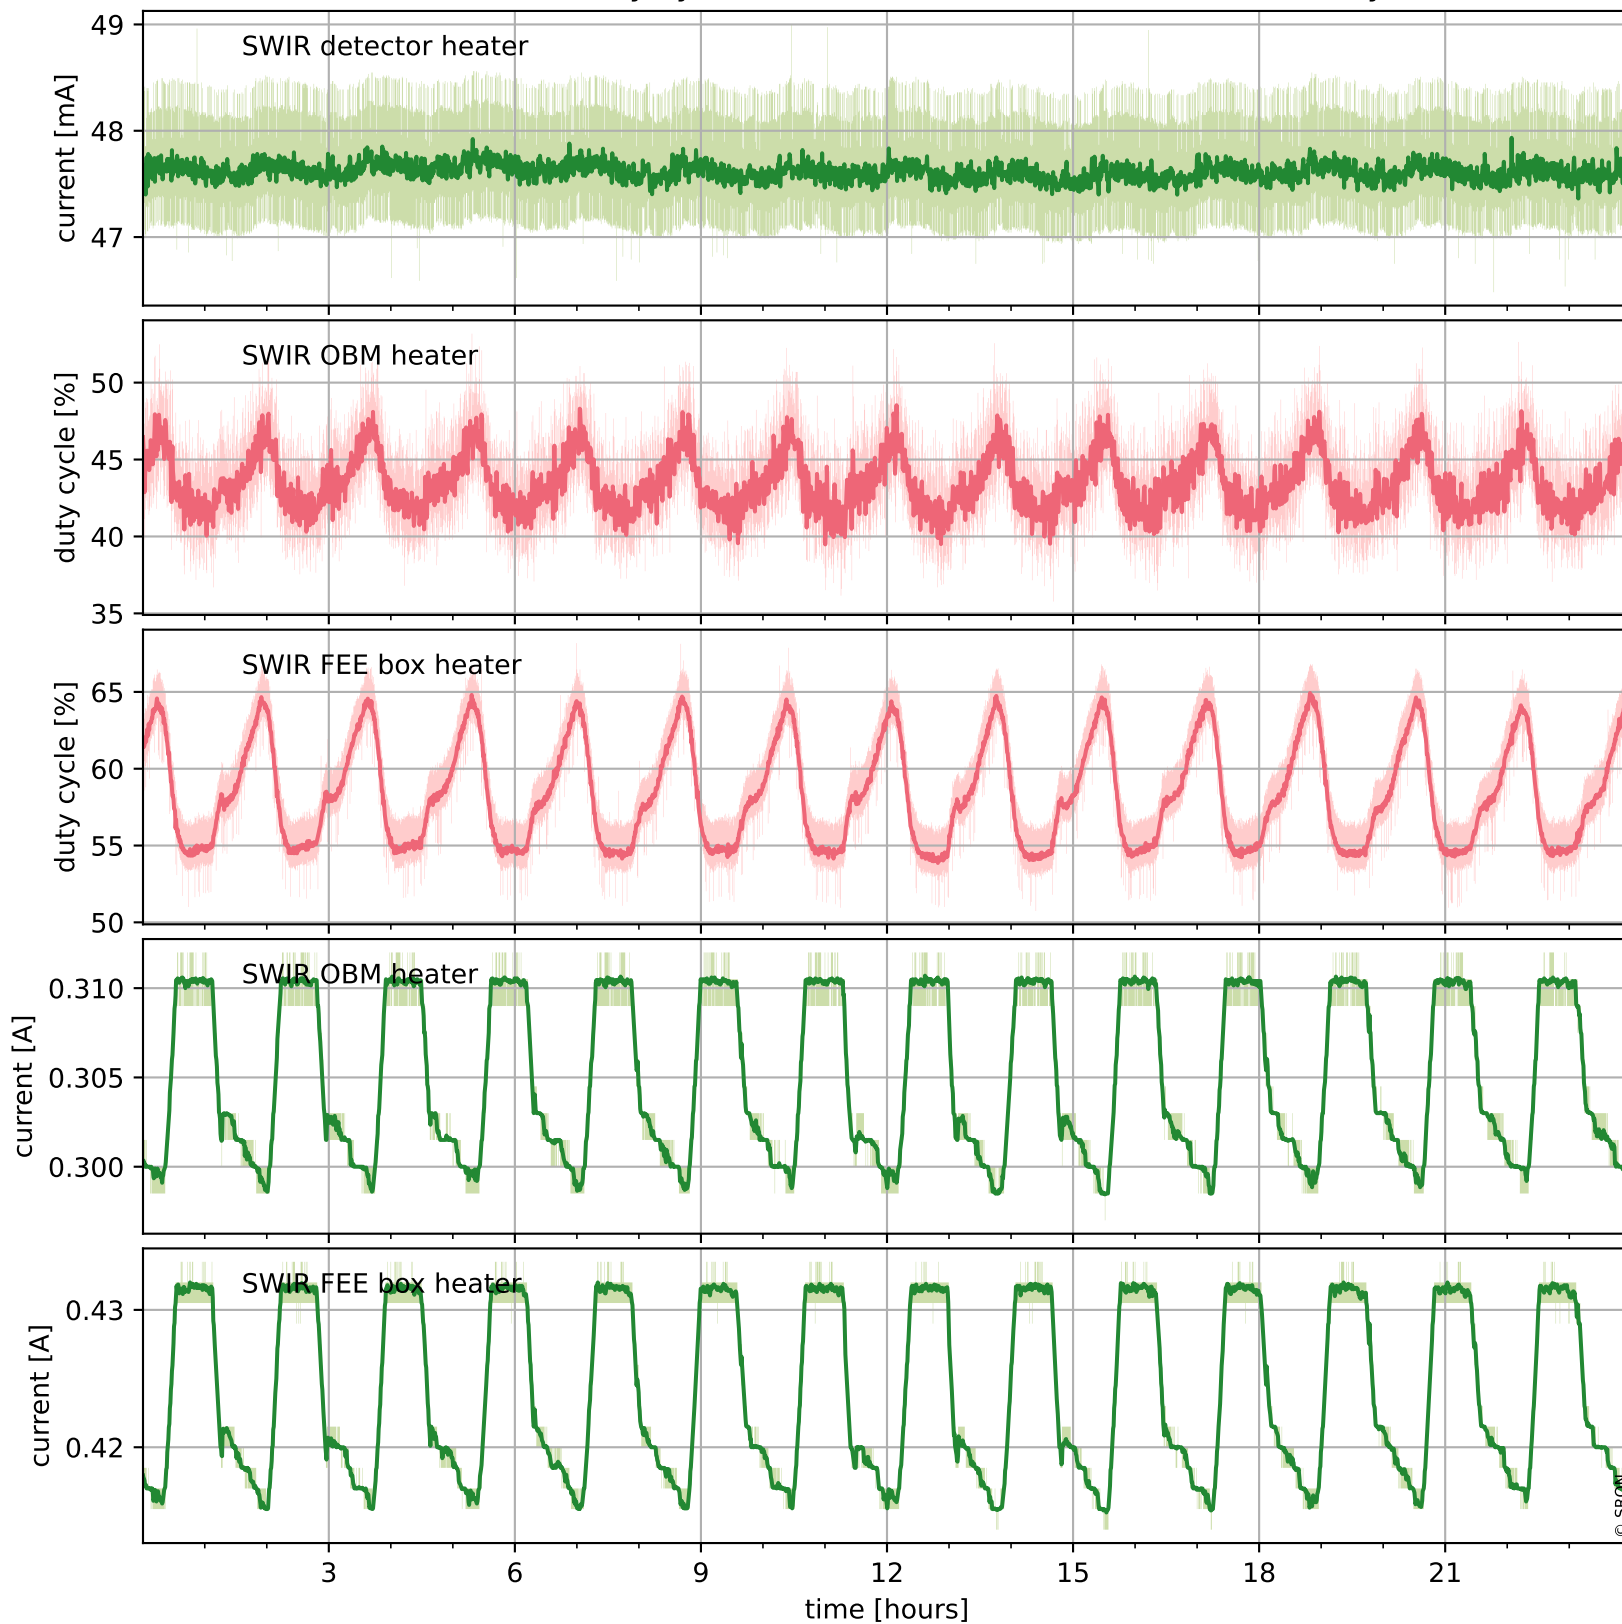

Tropomi SWIR housekeeping data

orbits : [15091, 15104]
coverage : 2020-09-11 / 2020-09-12
created : 2023-08-21T09:03:17

Temperature of sensors relevant for SWIR (one day)

Tropomi SWIR housekeeping data

orbits : [14620, 15104]
coverage : 2020-08-08 / 2020-09-12
created : 2023-08-21T09:03:17

Temperature of sensors relevant for SWIR (last month)

Tropomi SWIR housekeeping data

orbits : [15091, 15104]
coverage : 2020-09-11 / 2020-09-12
created : 2023-08-21T09:03:18

Current and duty cycle of 3 heaters relevant for SWIR (one day)

Tropomi SWIR housekeeping data

orbits : [14620, 15104]
coverage : 2020-08-08 / 2020-09-12
created : 2023-08-21T09:03:18

Current and duty cycle of 3 heaters relevant for SWIR (last month)

Tropomi SWIR housekeeping data

orbits : [15091, 15104]
coverage : 2020-09-11 / 2020-09-12
created : 2023-08-21T09:03:18

Temperature of sensors at the SWIR front-end electronics (one day)

Tropomi SWIR housekeeping data

orbits : [14620, 15104]
coverage : 2020-08-08 / 2020-09-12
created : 2023-08-21T09:03:19