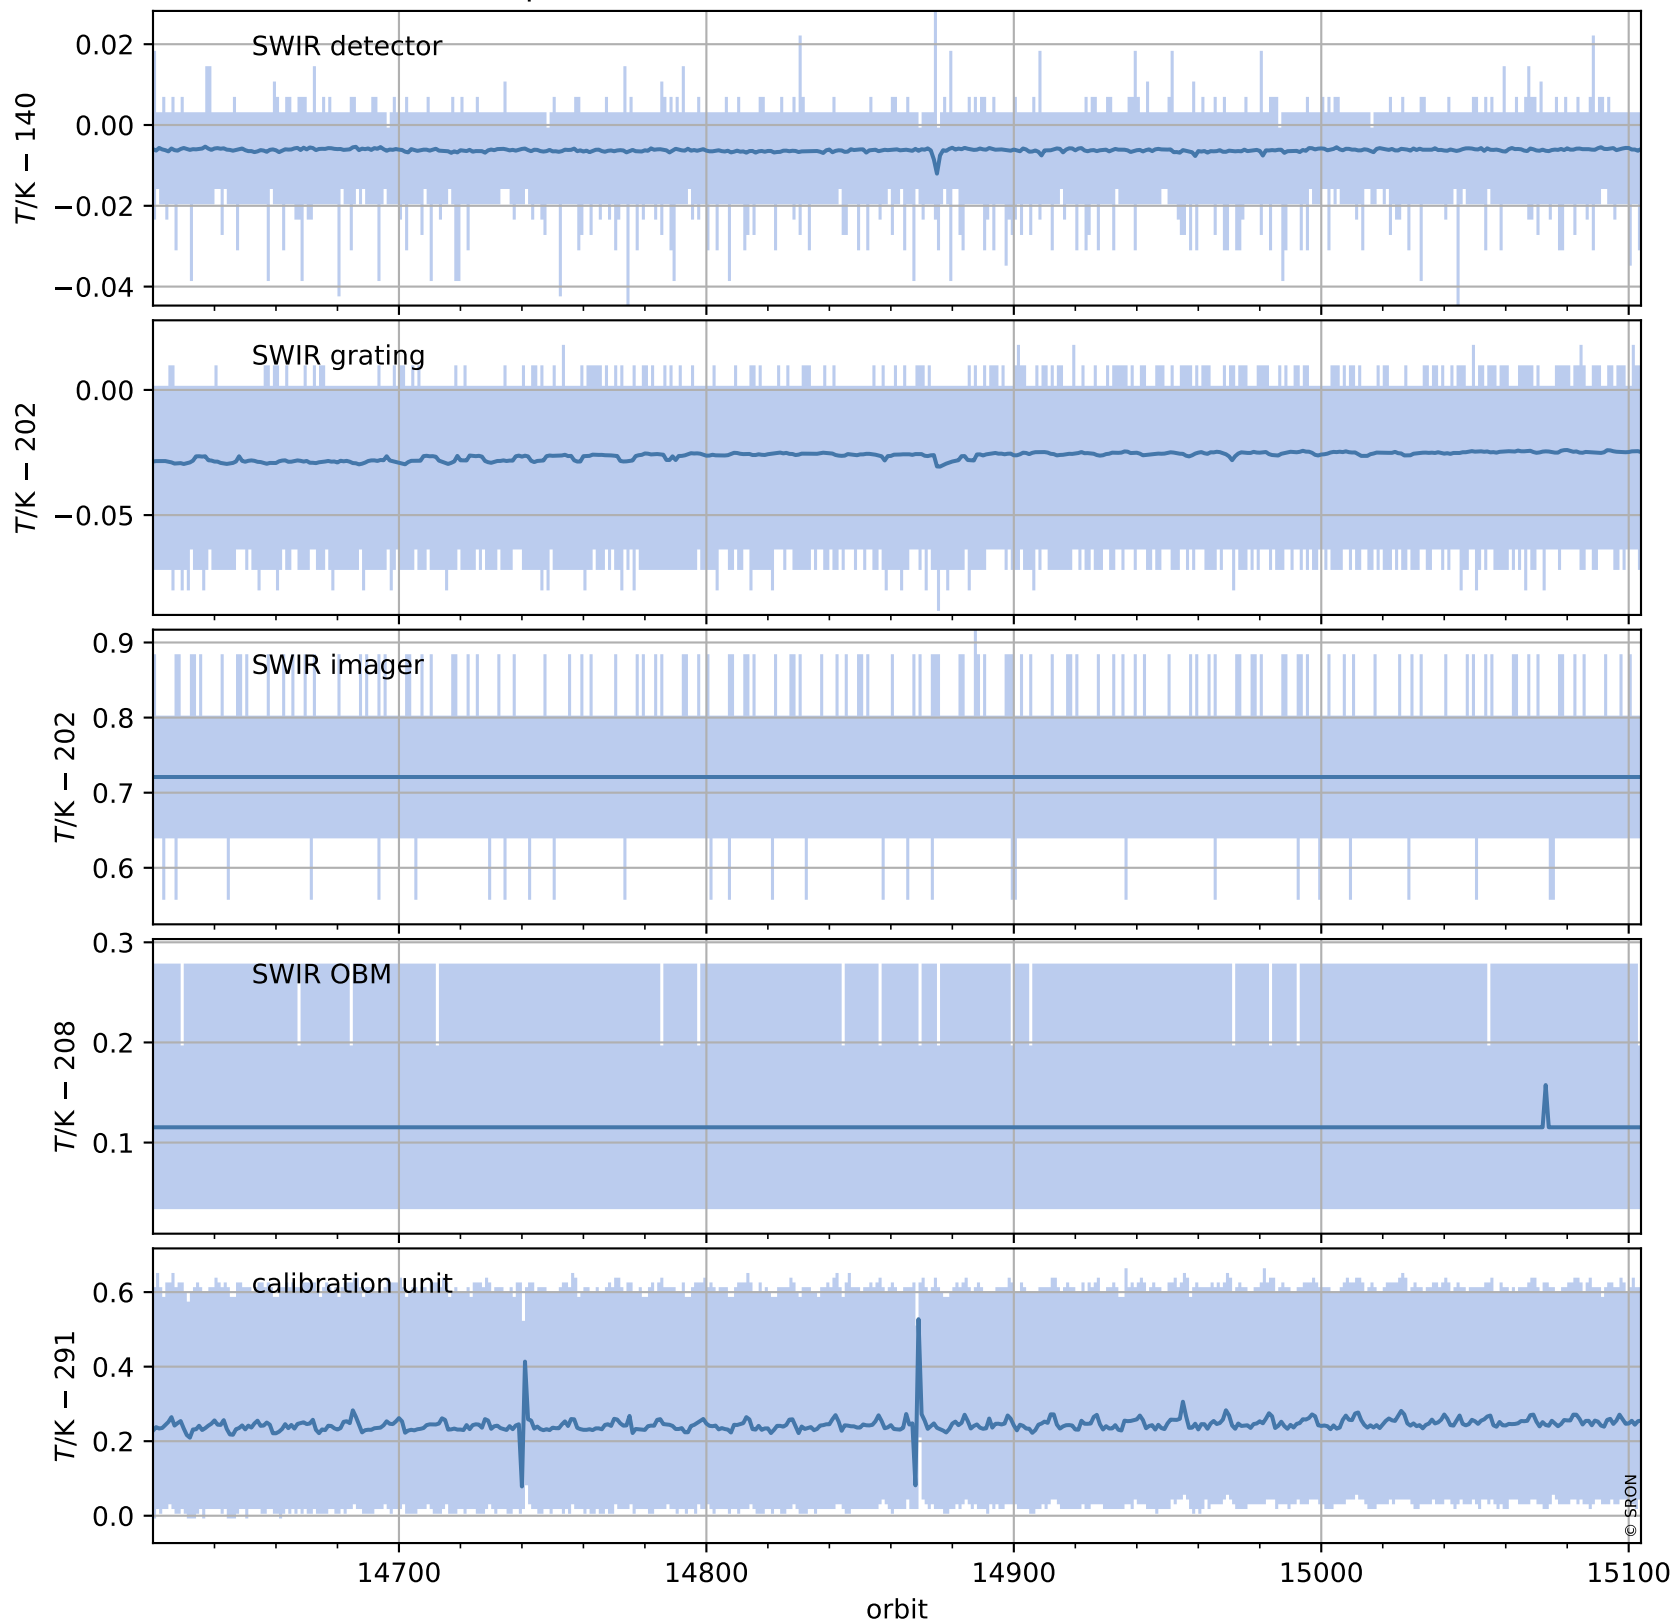

Tropomi SWIR housekeeping data

orbits : [15091, 15104]
coverage : 2020-09-11 / 2020-09-12
created : 2023-08-21T09:03:17

Temperature of sensors relevant for SWIR (one day)

Tropomi SWIR housekeeping data

orbits : [14620, 15104]
coverage : 2020-08-08 / 2020-09-12
created : 2023-08-21T09:03:17

Temperature of sensors relevant for SWIR (last month)

Tropomi SWIR housekeeping data

orbits : [15091, 15104]
coverage : 2020-09-11 / 2020-09-12
created : 2023-08-21T09:03:18

Current and duty cycle of 3 heaters relevant for SWIR (one day)

Tropomi SWIR housekeeping data

orbits : [14620, 15104]
coverage : 2020-08-08 / 2020-09-12
created : 2023-08-21T09:03:18

Current and duty cycle of 3 heaters relevant for SWIR (last month)

Tropomi SWIR housekeeping data

orbits : [15091, 15104]
coverage : 2020-09-11 / 2020-09-12
created : 2023-08-21T09:03:18

Temperature of sensors at the SWIR front-end electronics (one day)

Tropomi SWIR housekeeping data

orbits : [14620, 15104]
coverage : 2020-08-08 / 2020-09-12
created : 2023-08-21T09:03:19