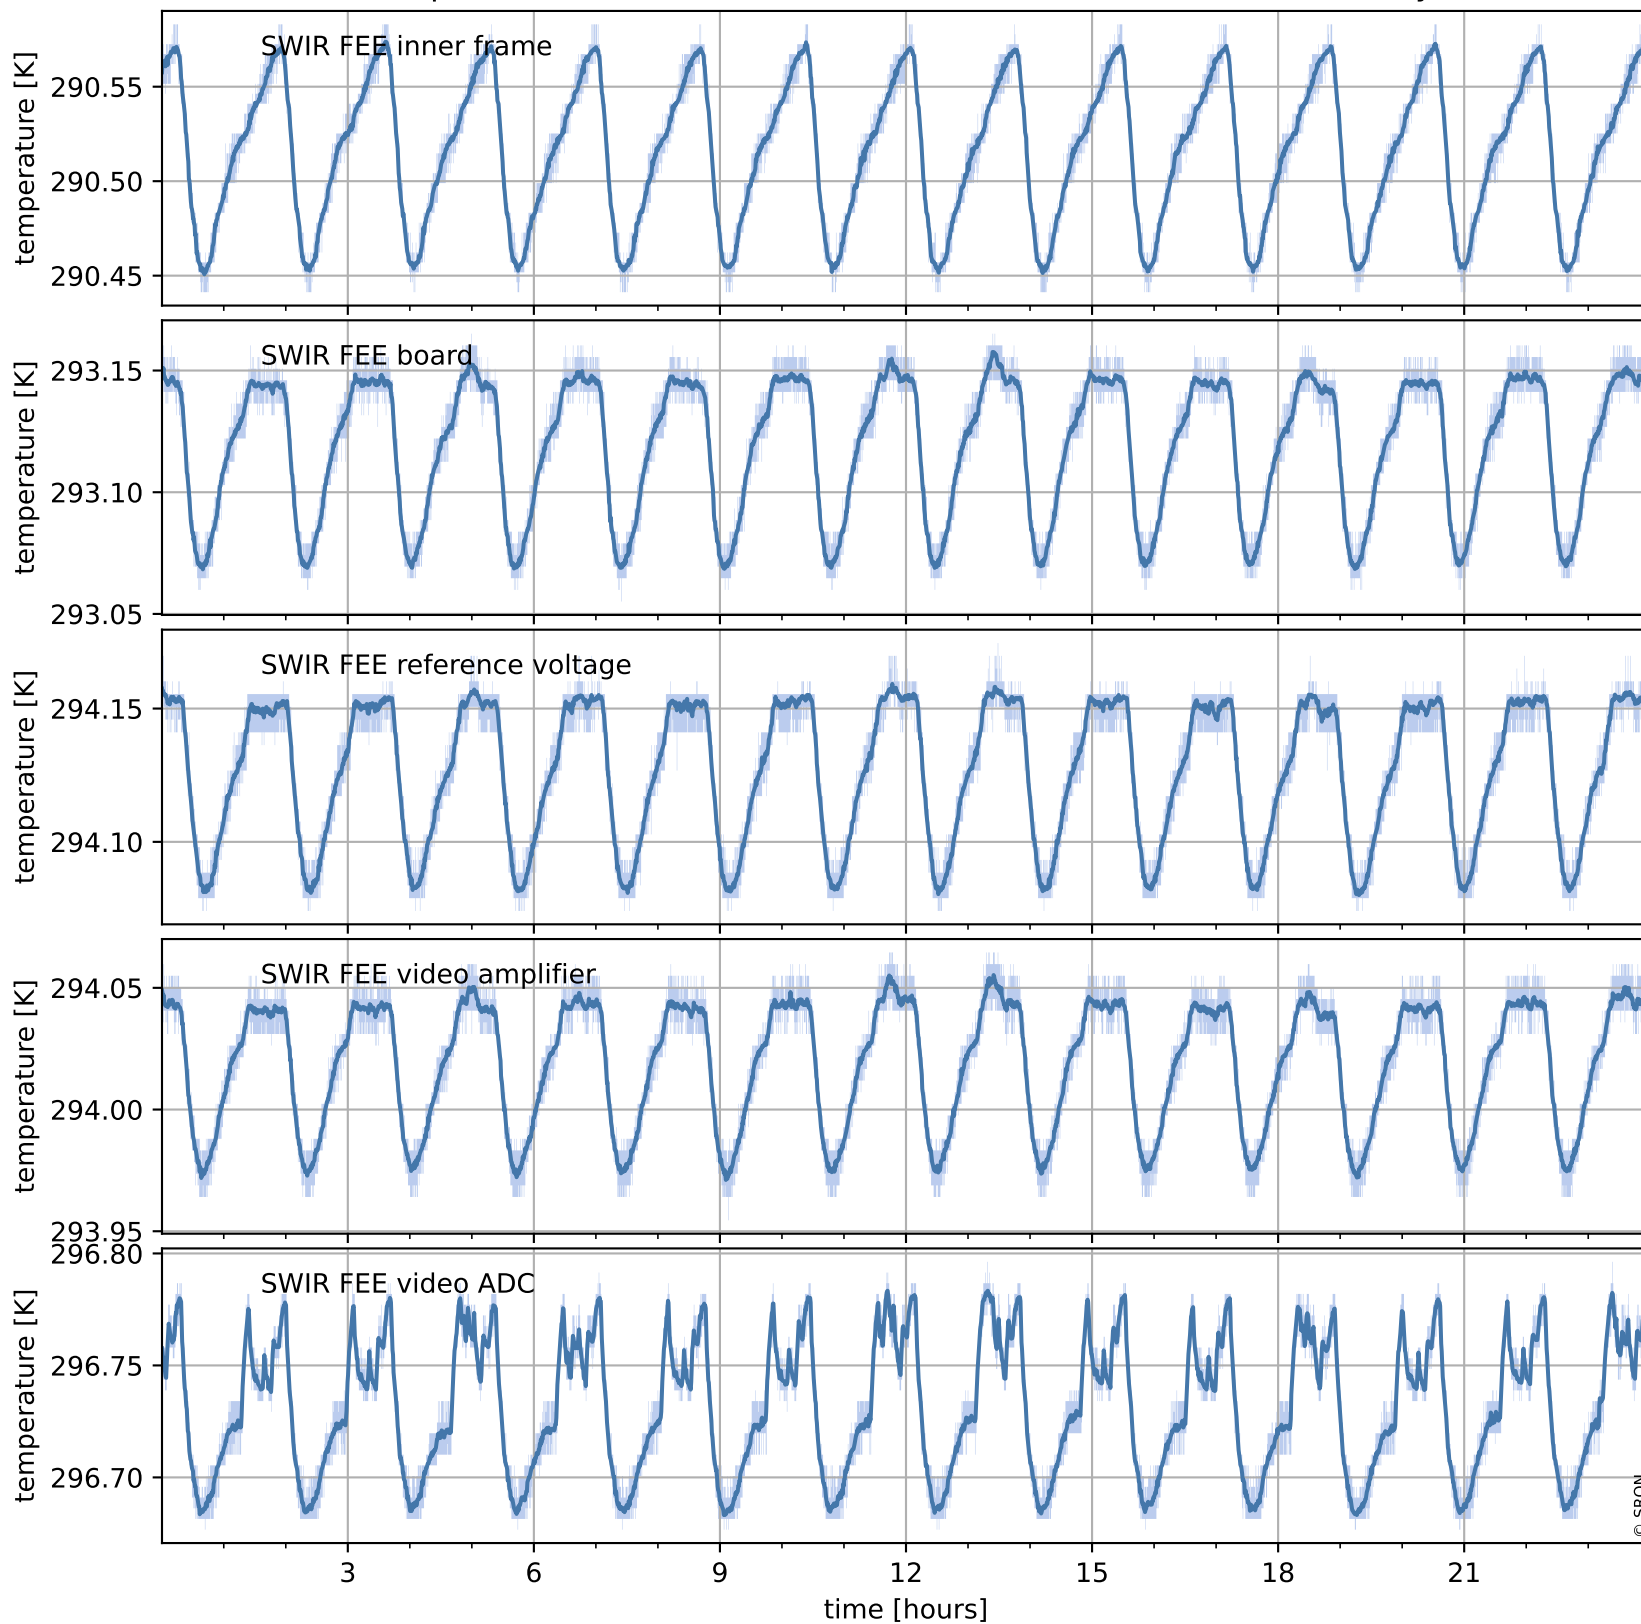

Tropomi SWIR housekeeping data

orbits : [15091, 15104]
coverage : 2020-09-11 / 2020-09-12
created : 2023-08-21T09:03:17

Temperature of sensors relevant for SWIR (one day)

Tropomi SWIR housekeeping data

orbits : [14620, 15104]
coverage : 2020-08-08 / 2020-09-12
created : 2023-08-21T09:03:17

Temperature of sensors relevant for SWIR (last month)

Tropomi SWIR housekeeping data

orbits : [15091, 15104]
coverage : 2020-09-11 / 2020-09-12
created : 2023-08-21T09:03:18

Current and duty cycle of 3 heaters relevant for SWIR (one day)

Tropomi SWIR housekeeping data

orbits : [14620, 15104]
coverage : 2020-08-08 / 2020-09-12
created : 2023-08-21T09:03:18

Current and duty cycle of 3 heaters relevant for SWIR (last month)

Tropomi SWIR housekeeping data

orbits : [15091, 15104]
coverage : 2020-09-11 / 2020-09-12
created : 2023-08-21T09:03:18

Temperature of sensors at the SWIR front-end electronics (one day)

Tropomi SWIR housekeeping data

orbits : [14620, 15104]
coverage : 2020-08-08 / 2020-09-12
created : 2023-08-21T09:03:19