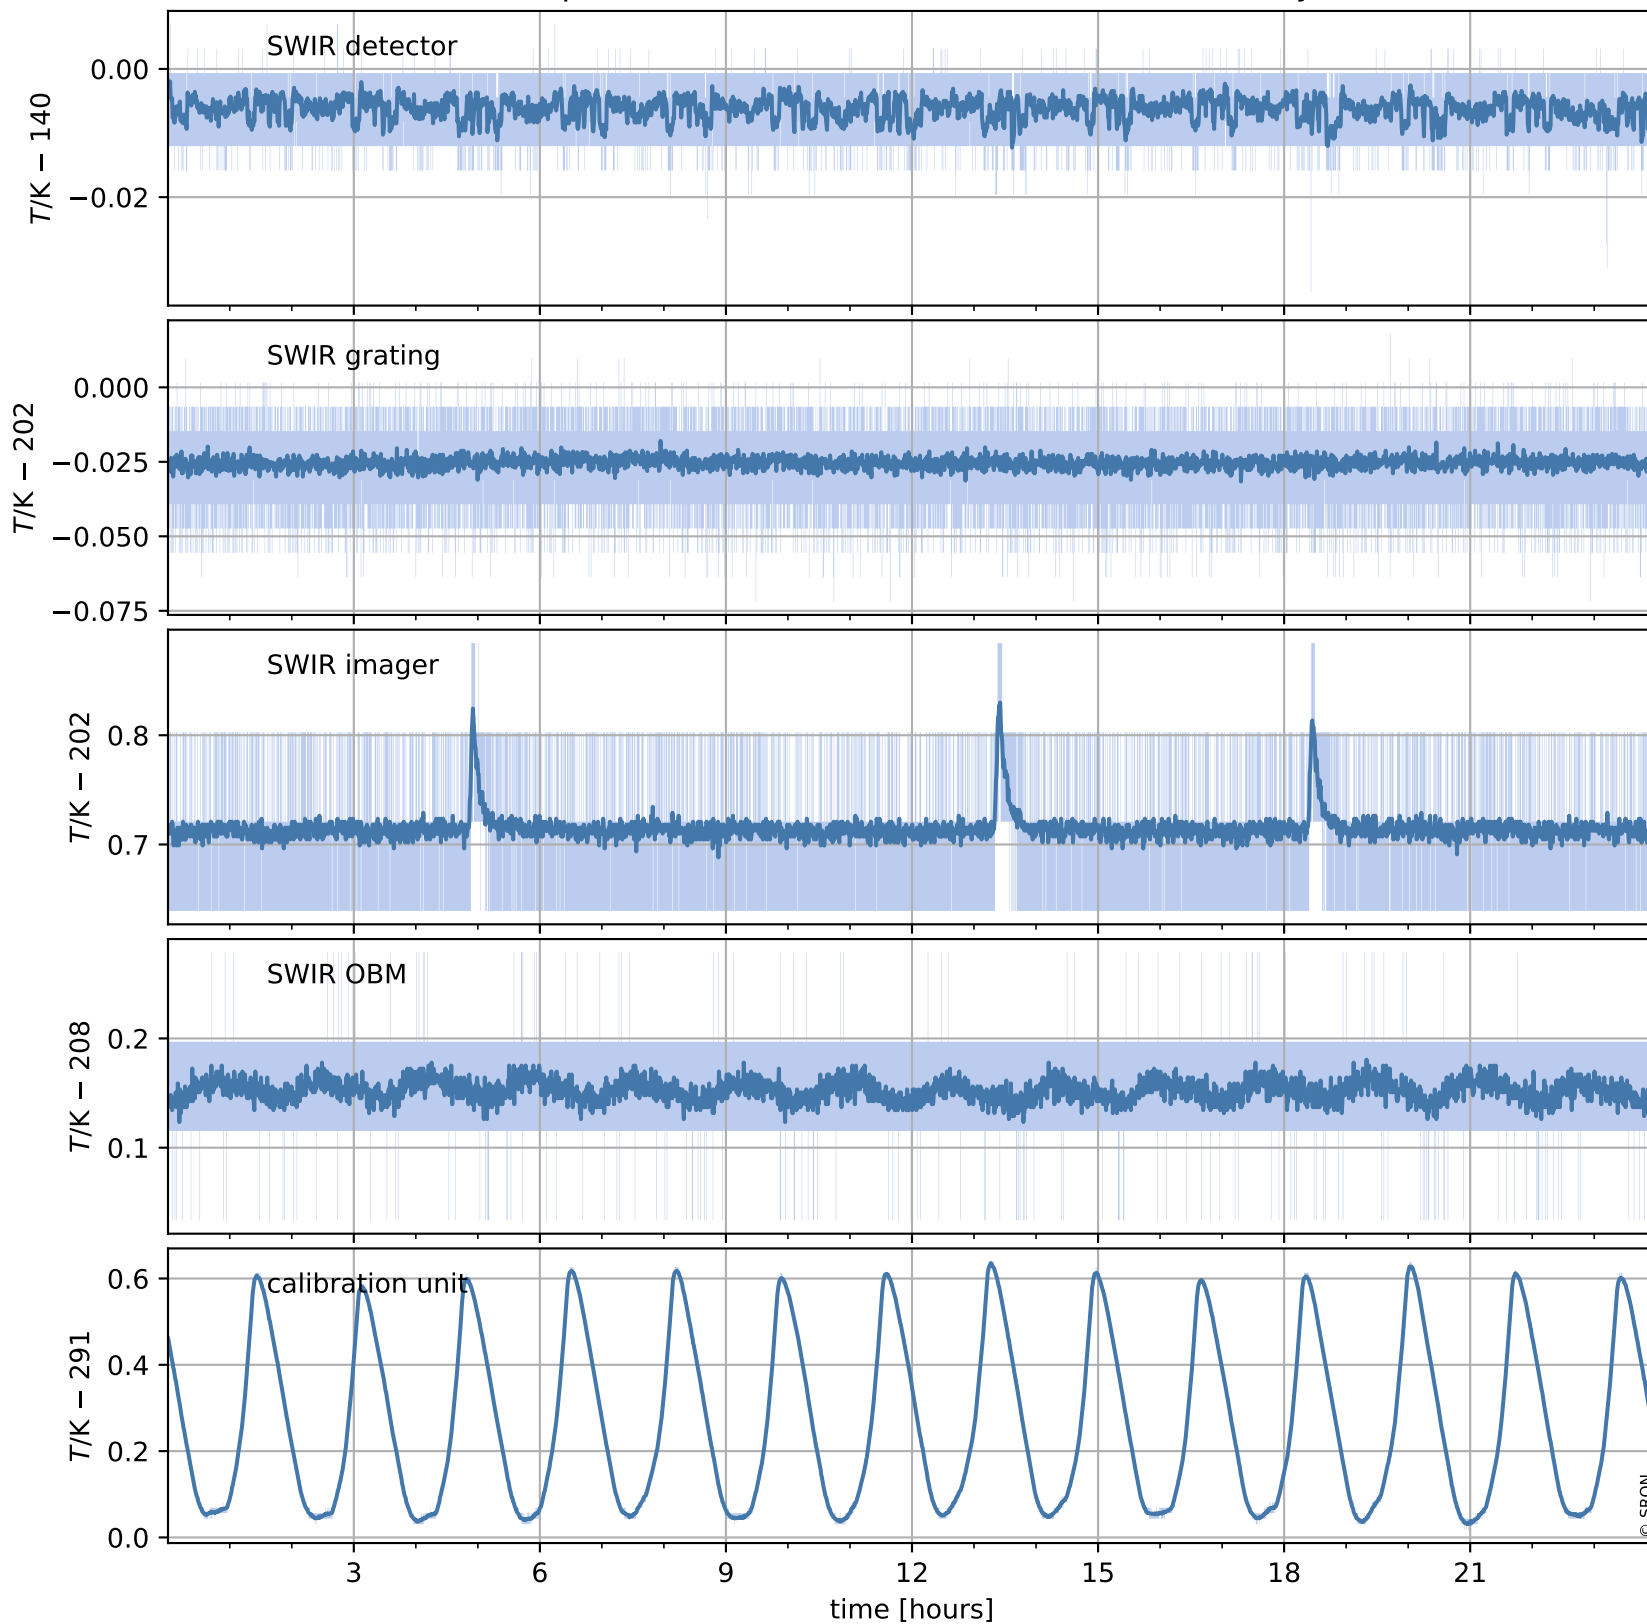

Tropomi SWIR housekeeping data

orbits : [15091, 15104]
coverage : 2020-09-11 / 2020-09-12
created : 2023-08-21T09:03:17

Temperature of sensors relevant for SWIR (one day)

Tropomi SWIR housekeeping data

orbits : [14620, 15104]
coverage : 2020-08-08 / 2020-09-12
created : 2023-08-21T09:03:17

Temperature of sensors relevant for SWIR (last month)

Tropomi SWIR housekeeping data

orbits : [15091, 15104]
coverage : 2020-09-11 / 2020-09-12
created : 2023-08-21T09:03:18

Current and duty cycle of 3 heaters relevant for SWIR (one day)

Tropomi SWIR housekeeping data

orbits : [14620, 15104]
coverage : 2020-08-08 / 2020-09-12
created : 2023-08-21T09:03:18

Current and duty cycle of 3 heaters relevant for SWIR (last month)

Tropomi SWIR housekeeping data