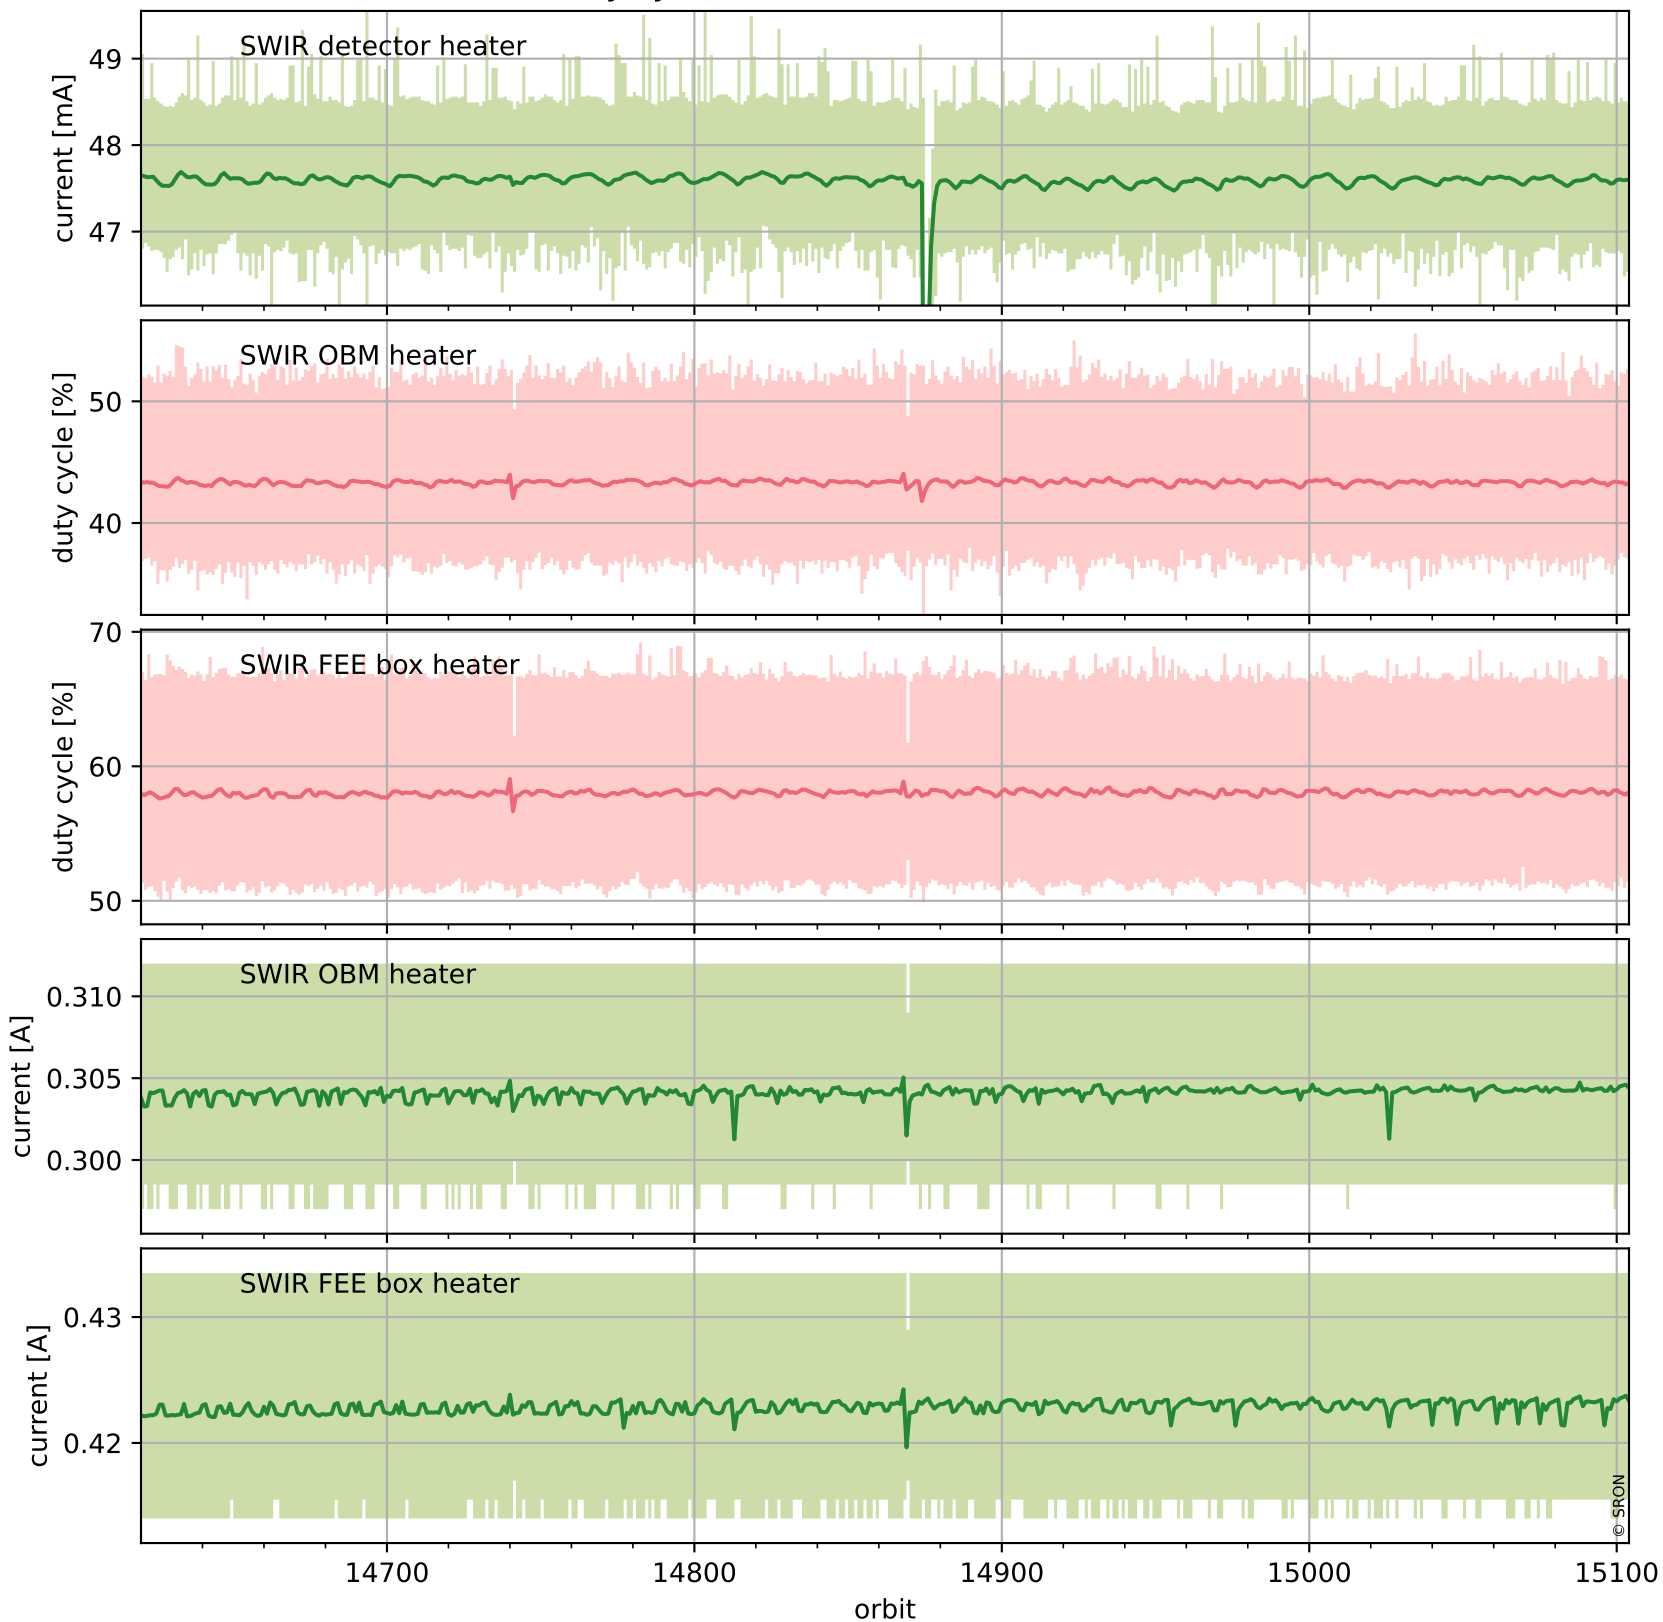

Tropomi SWIR housekeeping data

orbits : [15091, 15104]
coverage : 2020-09-11 / 2020-09-12
created : 2023-08-21T09:03:17

Temperature of sensors relevant for SWIR (one day)

Tropomi SWIR housekeeping data

orbits : [14620, 15104]
coverage : 2020-08-08 / 2020-09-12
created : 2023-08-21T09:03:17

Temperature of sensors relevant for SWIR (last month)

Tropomi SWIR housekeeping data

orbits : [15091, 15104]
coverage : 2020-09-11 / 2020-09-12
created : 2023-08-21T09:03:18

Current and duty cycle of 3 heaters relevant for SWIR (one day)

Tropomi SWIR housekeeping data

orbits : [14620, 15104]
coverage : 2020-08-08 / 2020-09-12
created : 2023-08-21T09:03:18

Current and duty cycle of 3 heaters relevant for SWIR (last month)

Tropomi SWIR housekeeping data

orbits : [15091, 15104]
coverage : 2020-09-11 / 2020-09-12
created : 2023-08-21T09:03:18

Temperature of sensors at the SWIR front-end electronics (one day)

Tropomi SWIR housekeeping data

orbits : [14620, 15104]
coverage : 2020-08-08 / 2020-09-12
created : 2023-08-21T09:03:19