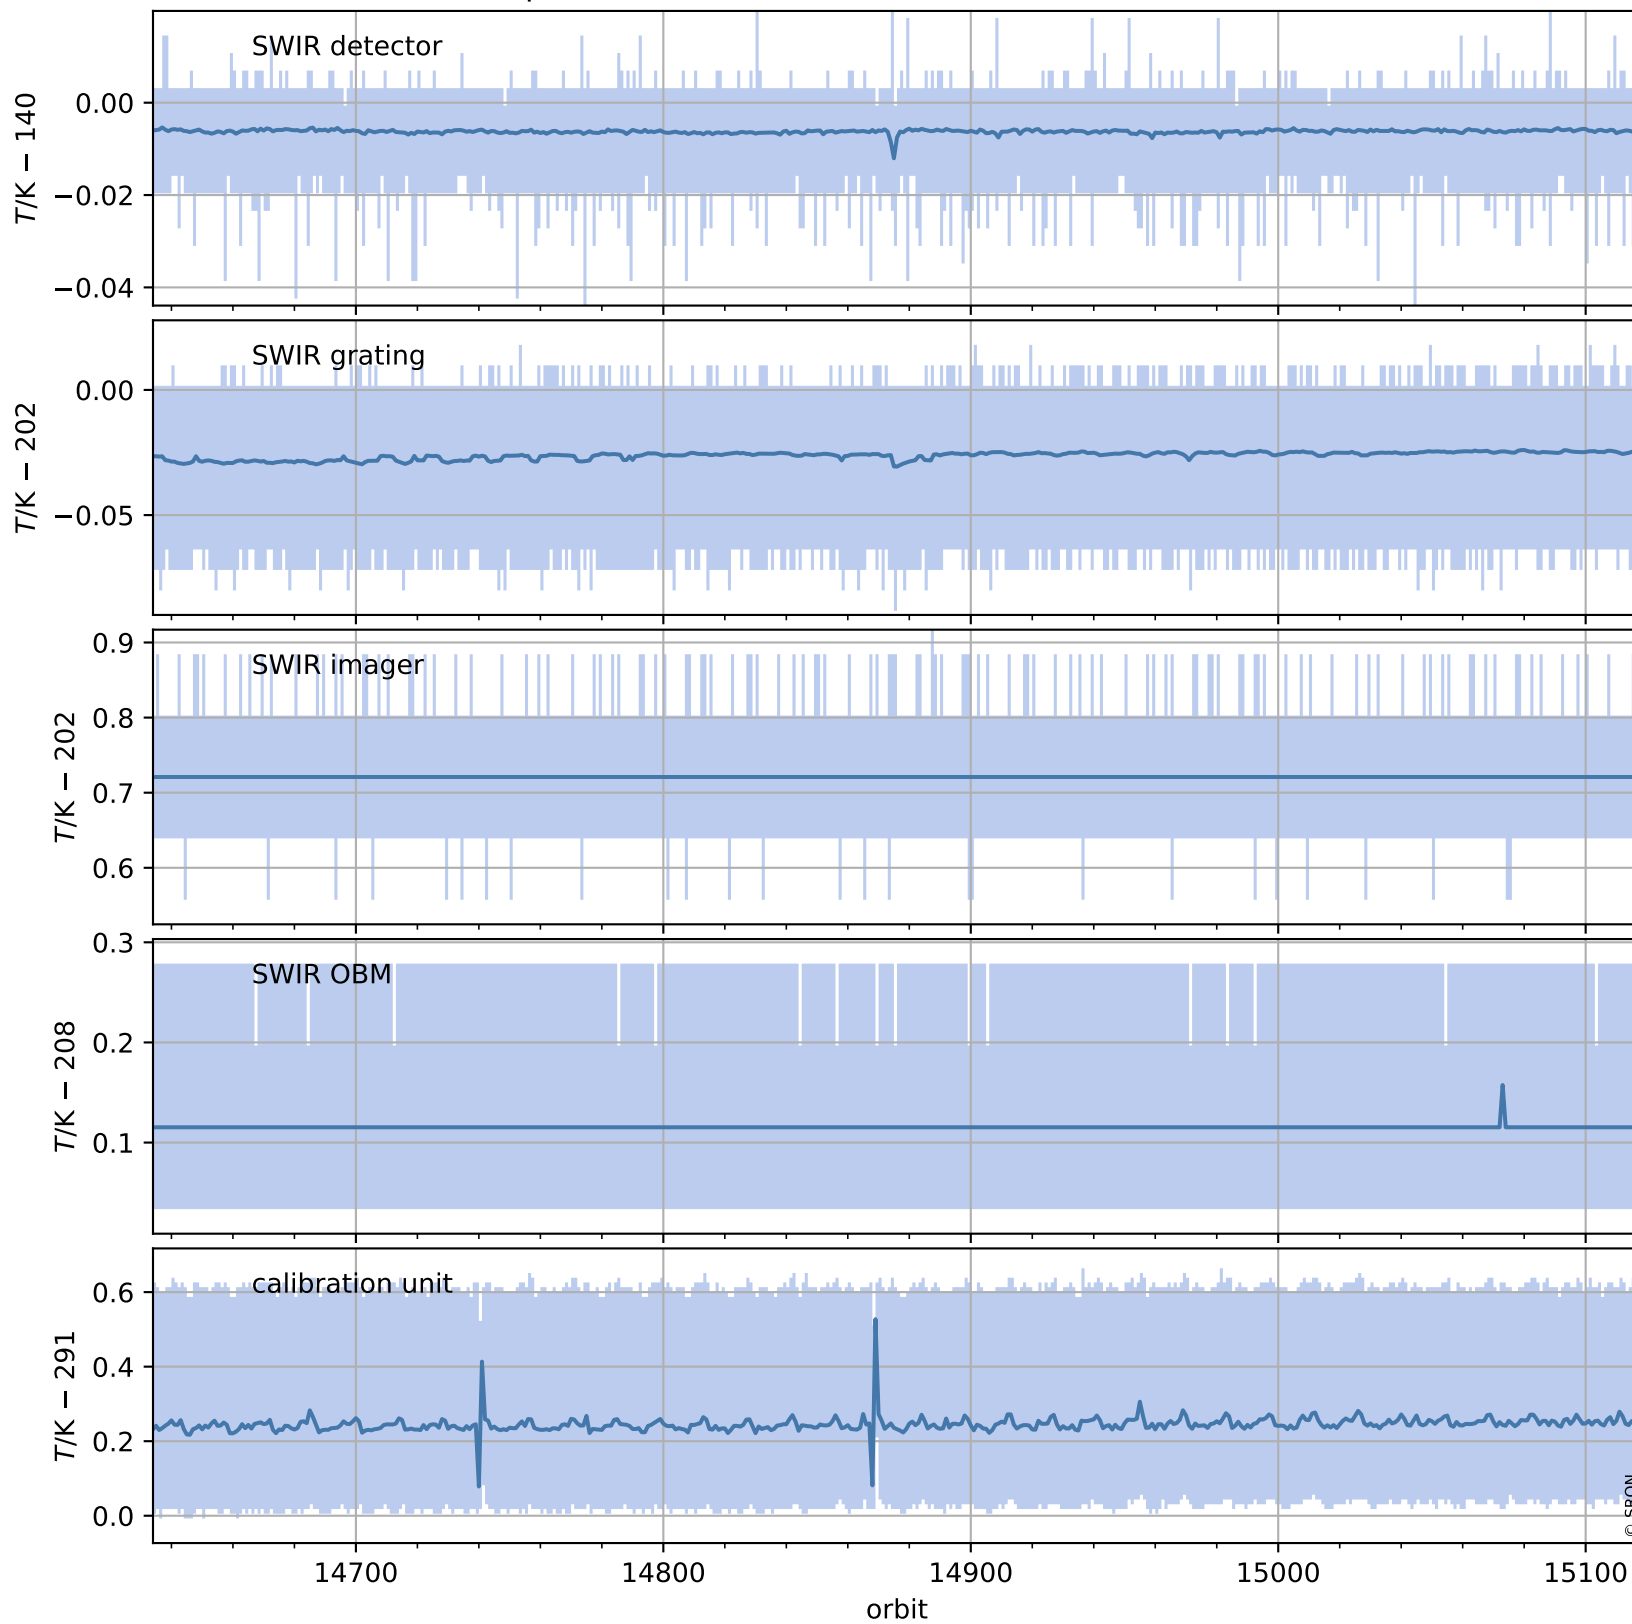

Tropomi SWIR housekeeping data

orbits : [15105, 15118]
coverage : 2020-09-12 / 2020-09-13
created : 2023-08-21T09:03:19

Temperature of sensors relevant for SWIR (one day)

Tropomi SWIR housekeeping data

orbits : [14634, 15118]
coverage : 2020-08-09 / 2020-09-13
created : 2023-08-21T09:03:20

Temperature of sensors relevant for SWIR (last month)

Tropomi SWIR housekeeping data

orbits : [15105, 15118]
coverage : 2020-09-12 / 2020-09-13
created : 2023-08-21T09:03:20

Current and duty cycle of 3 heaters relevant for SWIR (one day)

Tropomi SWIR housekeeping data

orbits : [14634, 15118]
coverage : 2020-08-09 / 2020-09-13
created : 2023-08-21T09:03:20

Current and duty cycle of 3 heaters relevant for SWIR (last month)

Tropomi SWIR housekeeping data

orbits : [15105, 15118]
coverage : 2020-09-12 / 2020-09-13
created : 2023-08-21T09:03:21

Temperature of sensors at the SWIR front-end electronics (one day)

Tropomi SWIR housekeeping data

orbits : [14634, 15118]
coverage : 2020-08-09 / 2020-09-13
created : 2023-08-21T09:03:21