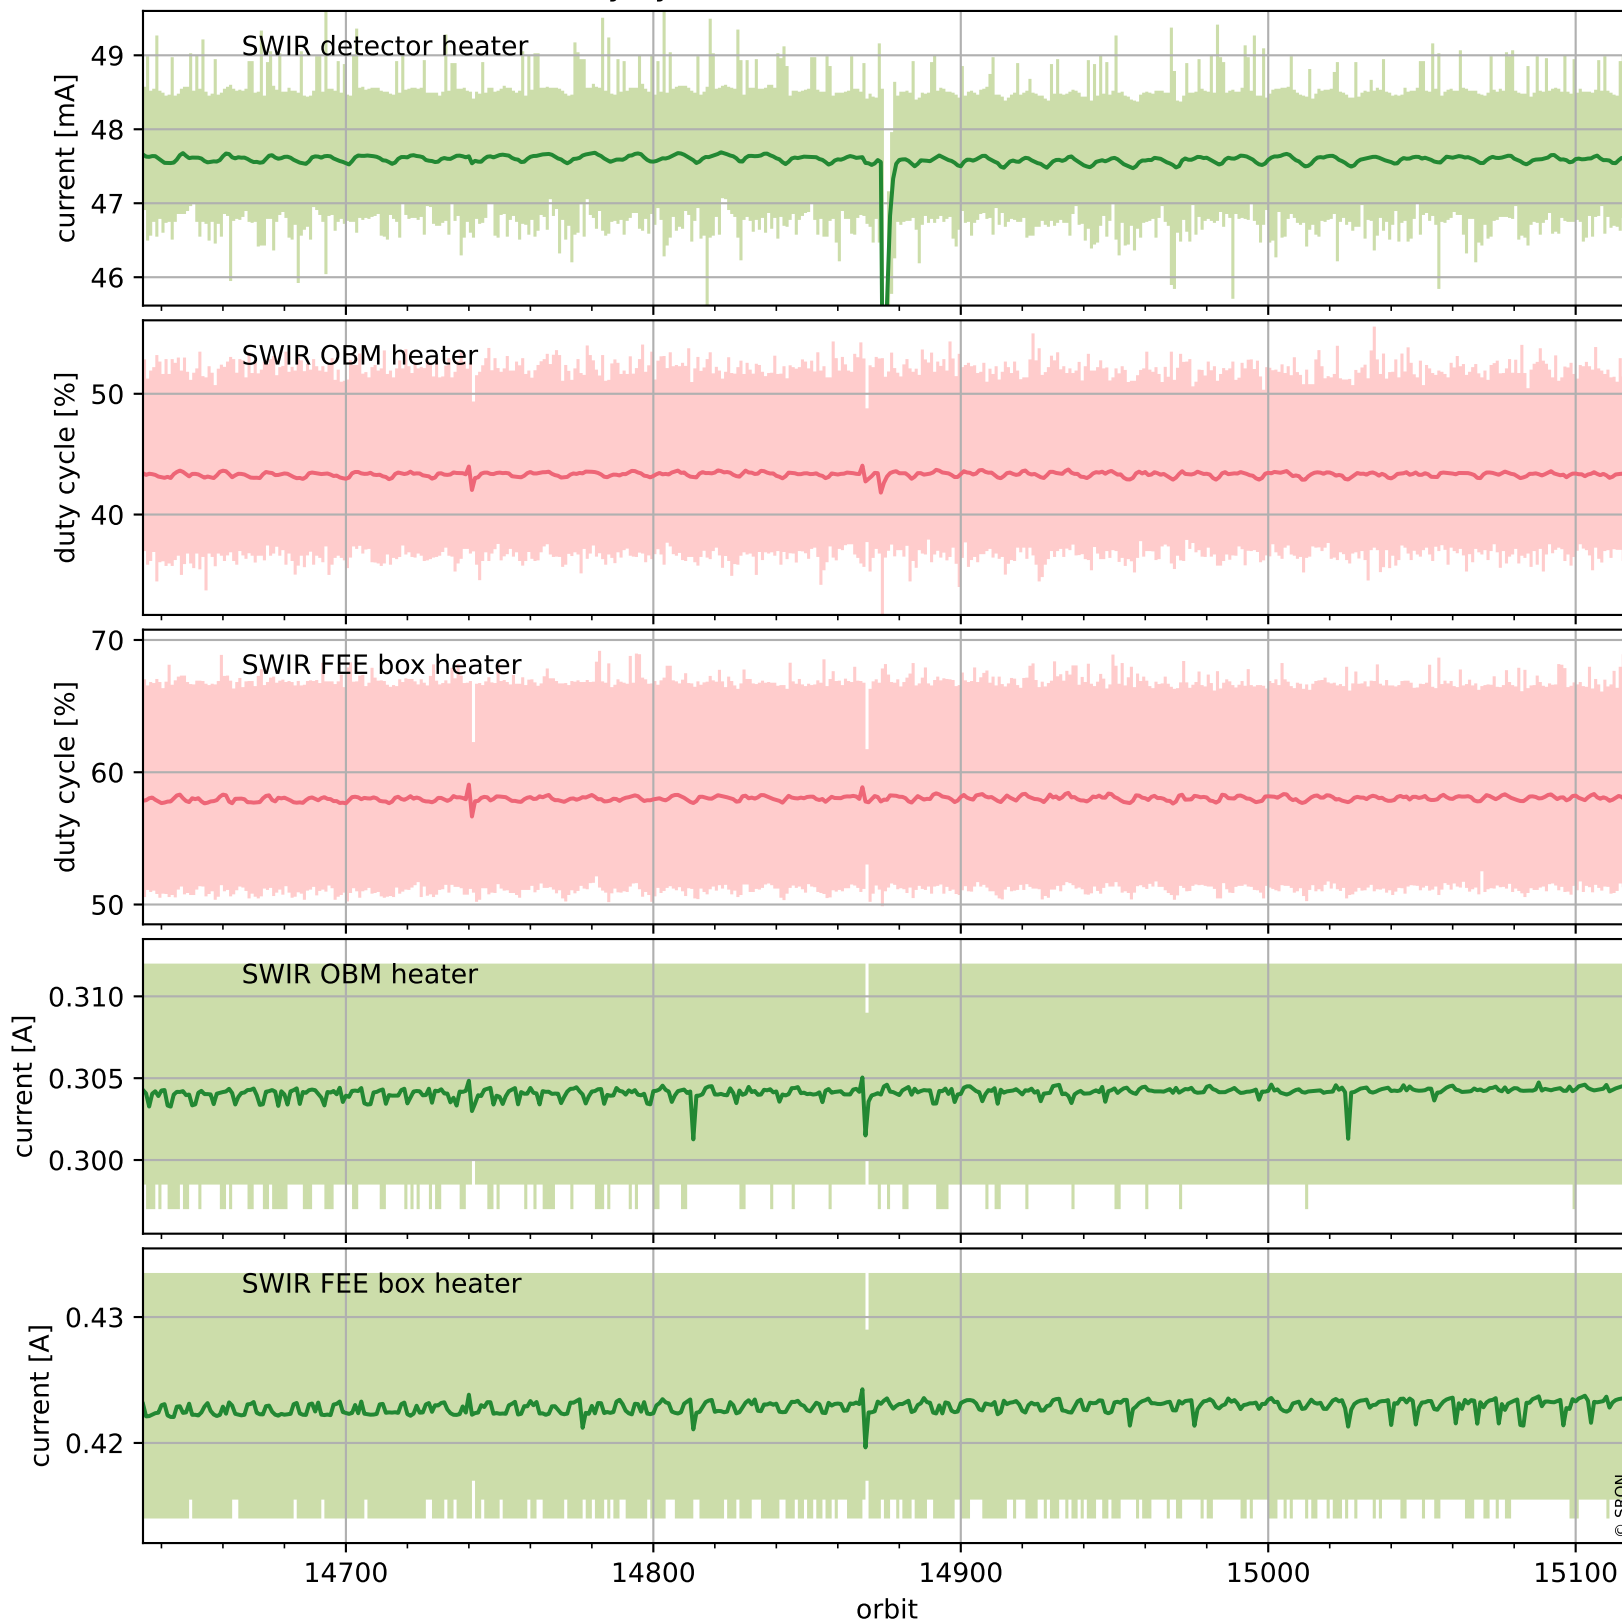

Tropomi SWIR housekeeping data

orbits : [15105, 15118]
coverage : 2020-09-12 / 2020-09-13
created : 2023-08-21T09:03:19

Temperature of sensors relevant for SWIR (one day)

Tropomi SWIR housekeeping data

orbits : [14634, 15118]
coverage : 2020-08-09 / 2020-09-13
created : 2023-08-21T09:03:20

Temperature of sensors relevant for SWIR (last month)

Tropomi SWIR housekeeping data

orbits : [15105, 15118]
coverage : 2020-09-12 / 2020-09-13
created : 2023-08-21T09:03:20

Current and duty cycle of 3 heaters relevant for SWIR (one day)

Tropomi SWIR housekeeping data

orbits : [14634, 15118]
coverage : 2020-08-09 / 2020-09-13
created : 2023-08-21T09:03:20

Current and duty cycle of 3 heaters relevant for SWIR (last month)

Tropomi SWIR housekeeping data

orbits : [15105, 15118]
coverage : 2020-09-12 / 2020-09-13
created : 2023-08-21T09:03:21

Temperature of sensors at the SWIR front-end electronics (one day)

Tropomi SWIR housekeeping data

orbits : [14634, 15118]
coverage : 2020-08-09 / 2020-09-13
created : 2023-08-21T09:03:21