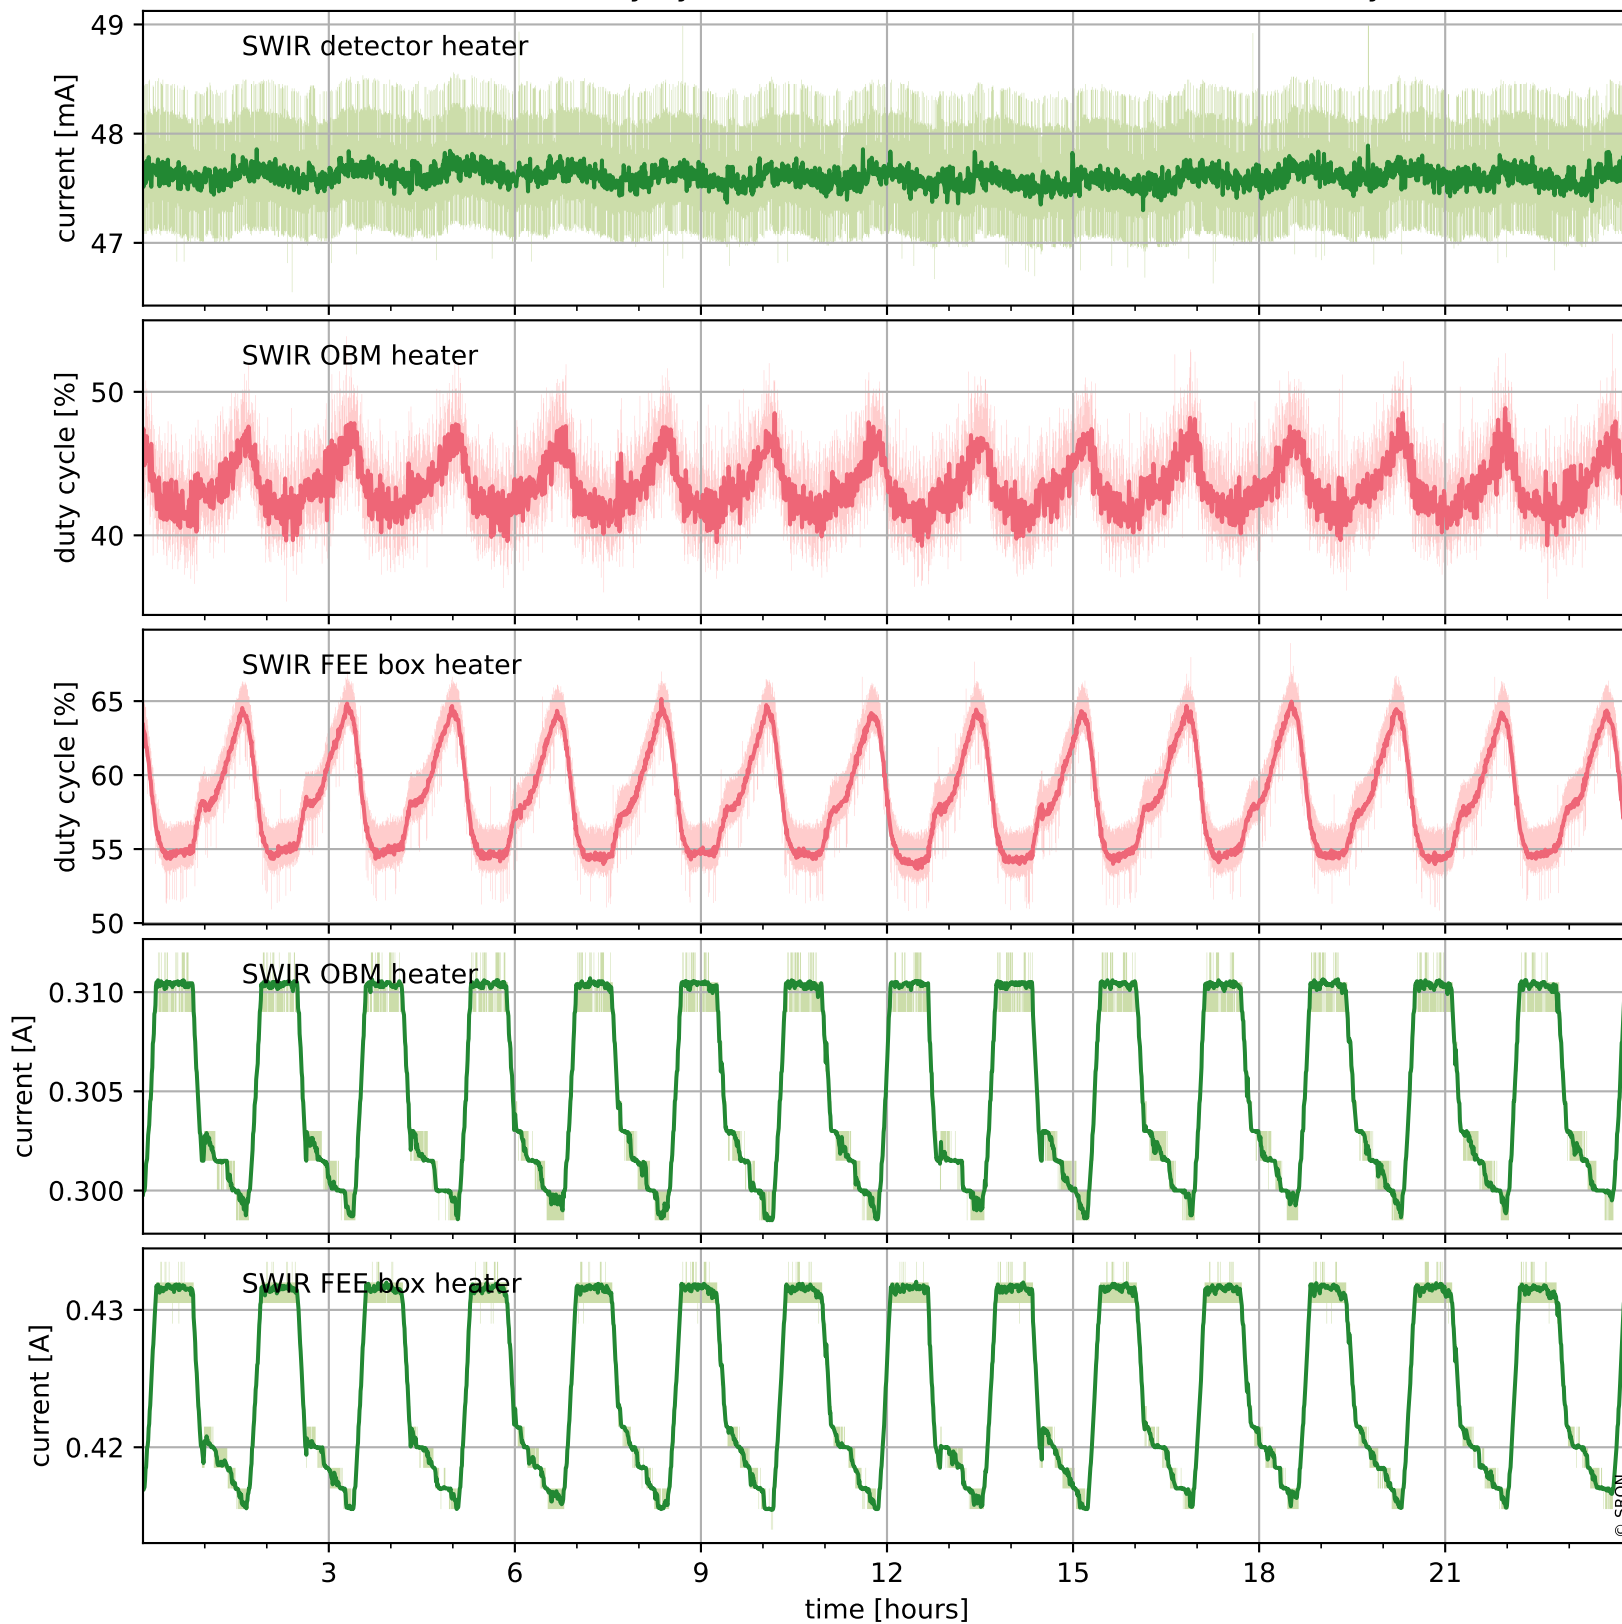

Tropomi SWIR housekeeping data

orbits : [15105, 15118]
coverage : 2020-09-12 / 2020-09-13
created : 2023-08-21T09:03:19

Temperature of sensors relevant for SWIR (one day)

Tropomi SWIR housekeeping data

orbits : [14634, 15118]
coverage : 2020-08-09 / 2020-09-13
created : 2023-08-21T09:03:20

Temperature of sensors relevant for SWIR (last month)

Tropomi SWIR housekeeping data

orbits : [15105, 15118]
coverage : 2020-09-12 / 2020-09-13
created : 2023-08-21T09:03:20

Current and duty cycle of 3 heaters relevant for SWIR (one day)

Tropomi SWIR housekeeping data

orbits : [14634, 15118]
coverage : 2020-08-09 / 2020-09-13
created : 2023-08-21T09:03:20

Current and duty cycle of 3 heaters relevant for SWIR (last month)

Tropomi SWIR housekeeping data