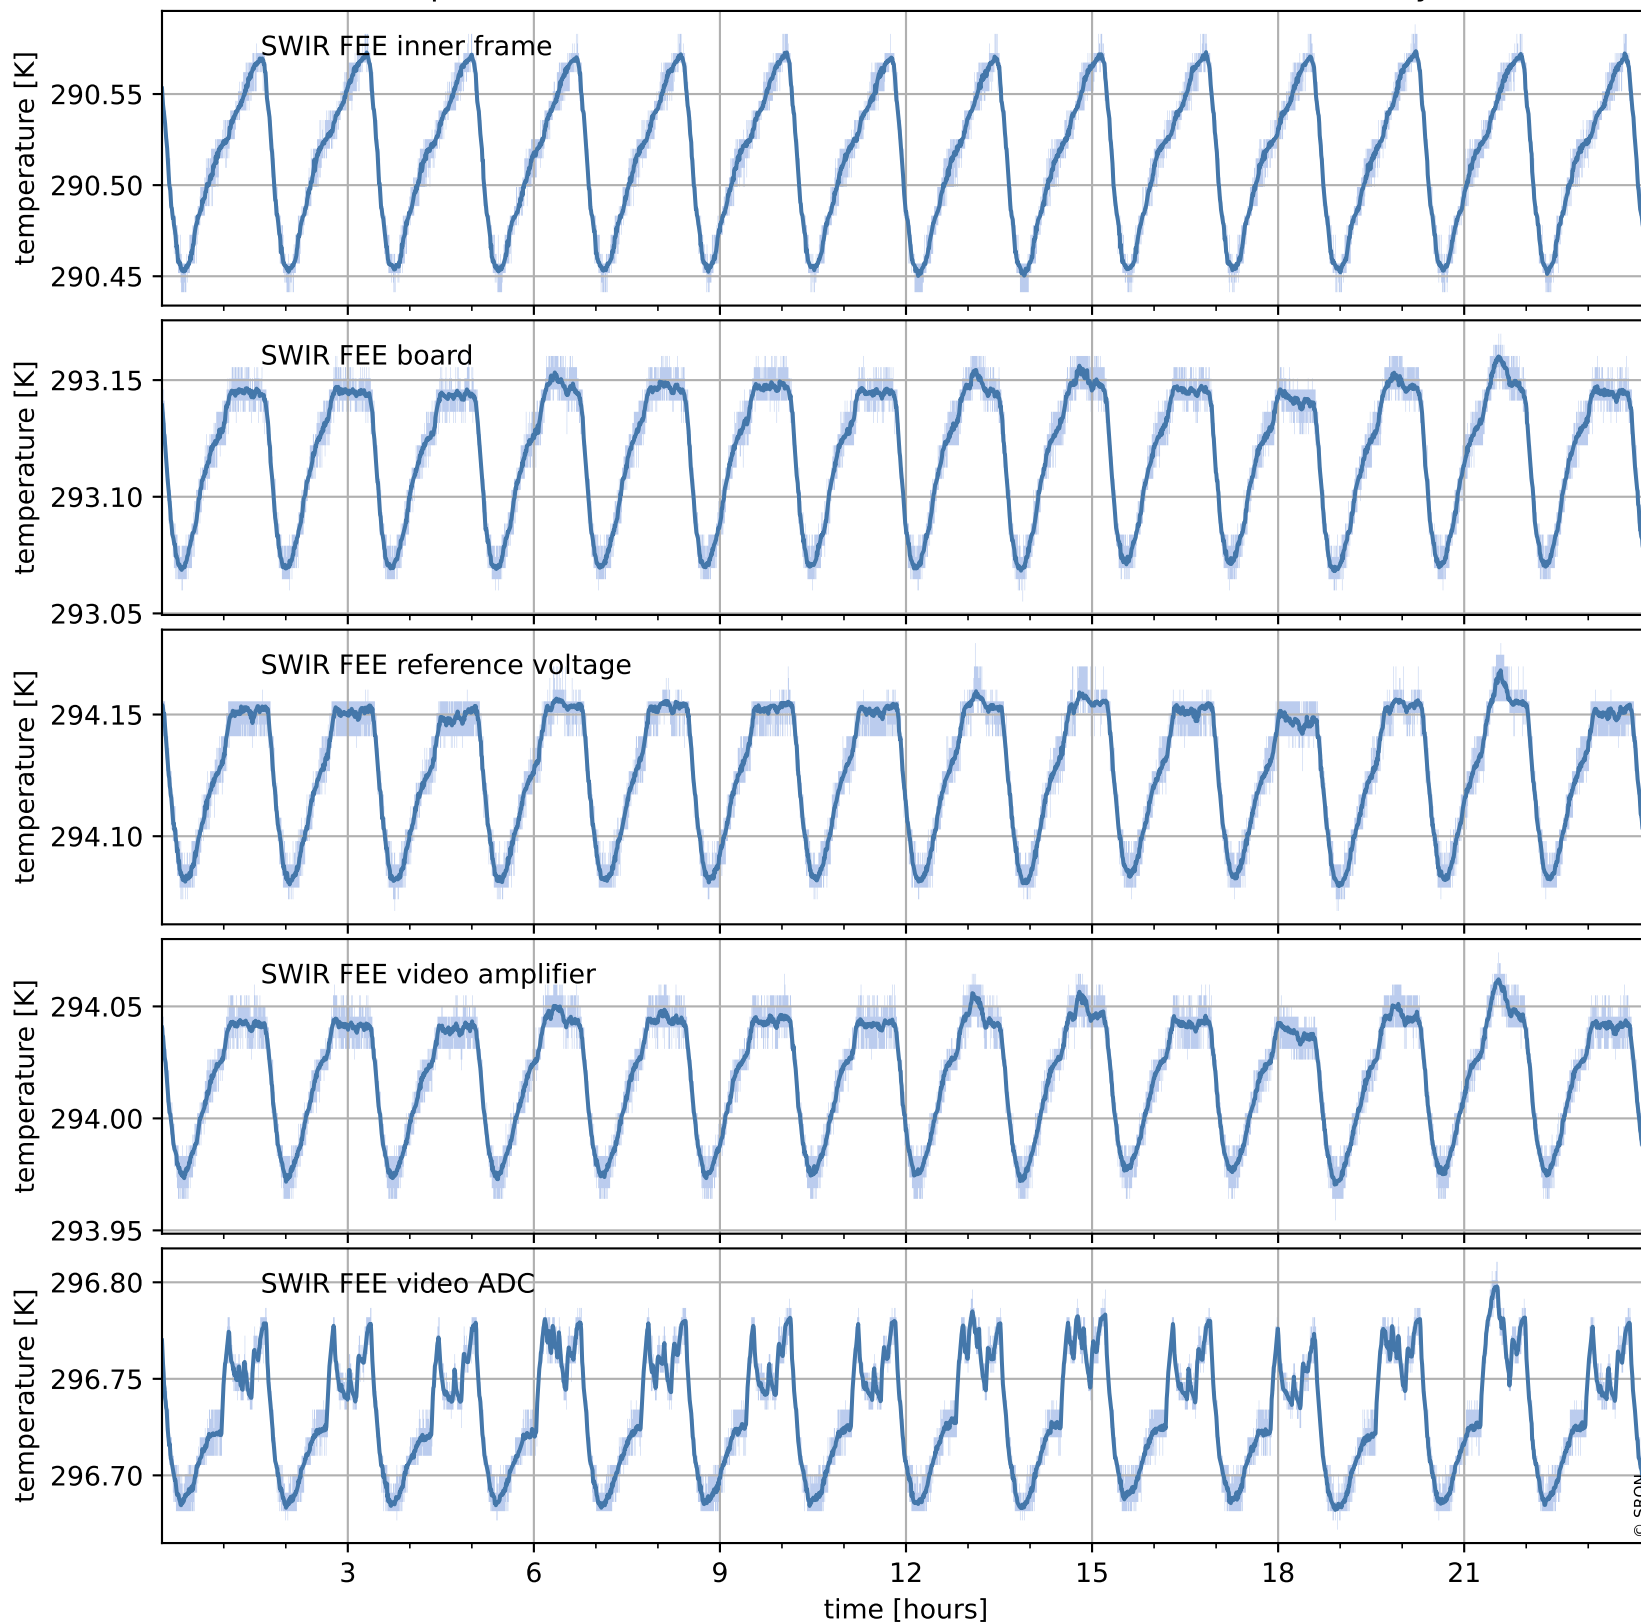

Tropomi SWIR housekeeping data

orbits : [15105, 15118]
coverage : 2020-09-12 / 2020-09-13
created : 2023-08-21T09:03:21

Temperature of sensors at the SWIR front-end electronics (one day)