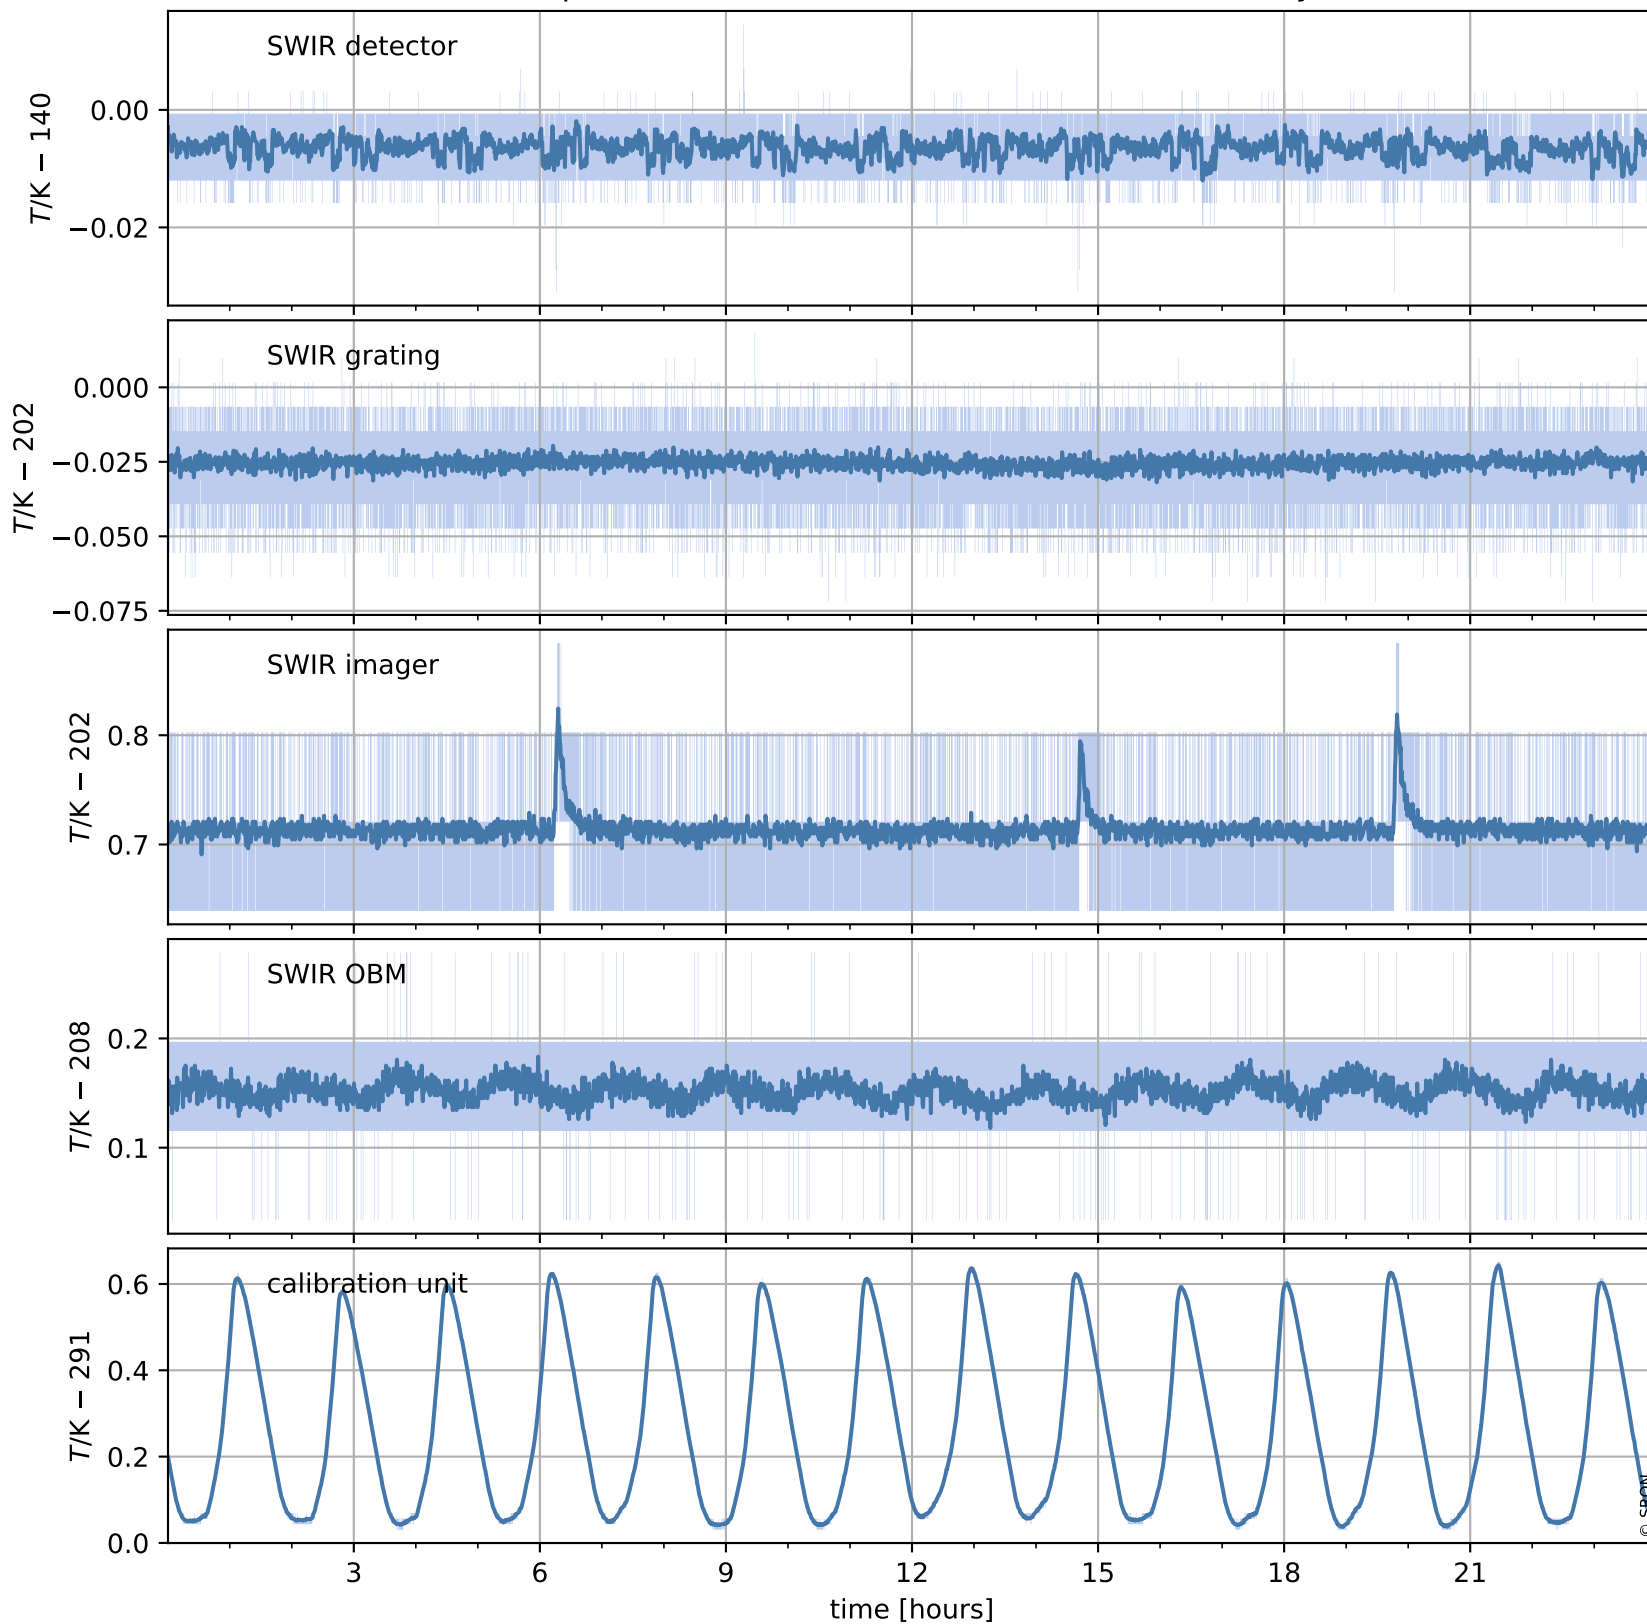

Tropomi SWIR housekeeping data

orbits : [15105, 15118]
coverage : 2020-09-12 / 2020-09-13
created : 2023-08-21T09:03:19

Temperature of sensors relevant for SWIR (one day)

Tropomi SWIR housekeeping data

orbits : [14634, 15118]
coverage : 2020-08-09 / 2020-09-13
created : 2023-08-21T09:03:20

Temperature of sensors relevant for SWIR (last month)

Tropomi SWIR housekeeping data

orbits : [15105, 15118]
coverage : 2020-09-12 / 2020-09-13
created : 2023-08-21T09:03:20

Current and duty cycle of 3 heaters relevant for SWIR (one day)

Tropomi SWIR housekeeping data

orbits : [14634, 15118]
coverage : 2020-08-09 / 2020-09-13
created : 2023-08-21T09:03:20

Current and duty cycle of 3 heaters relevant for SWIR (last month)

Tropomi SWIR housekeeping data