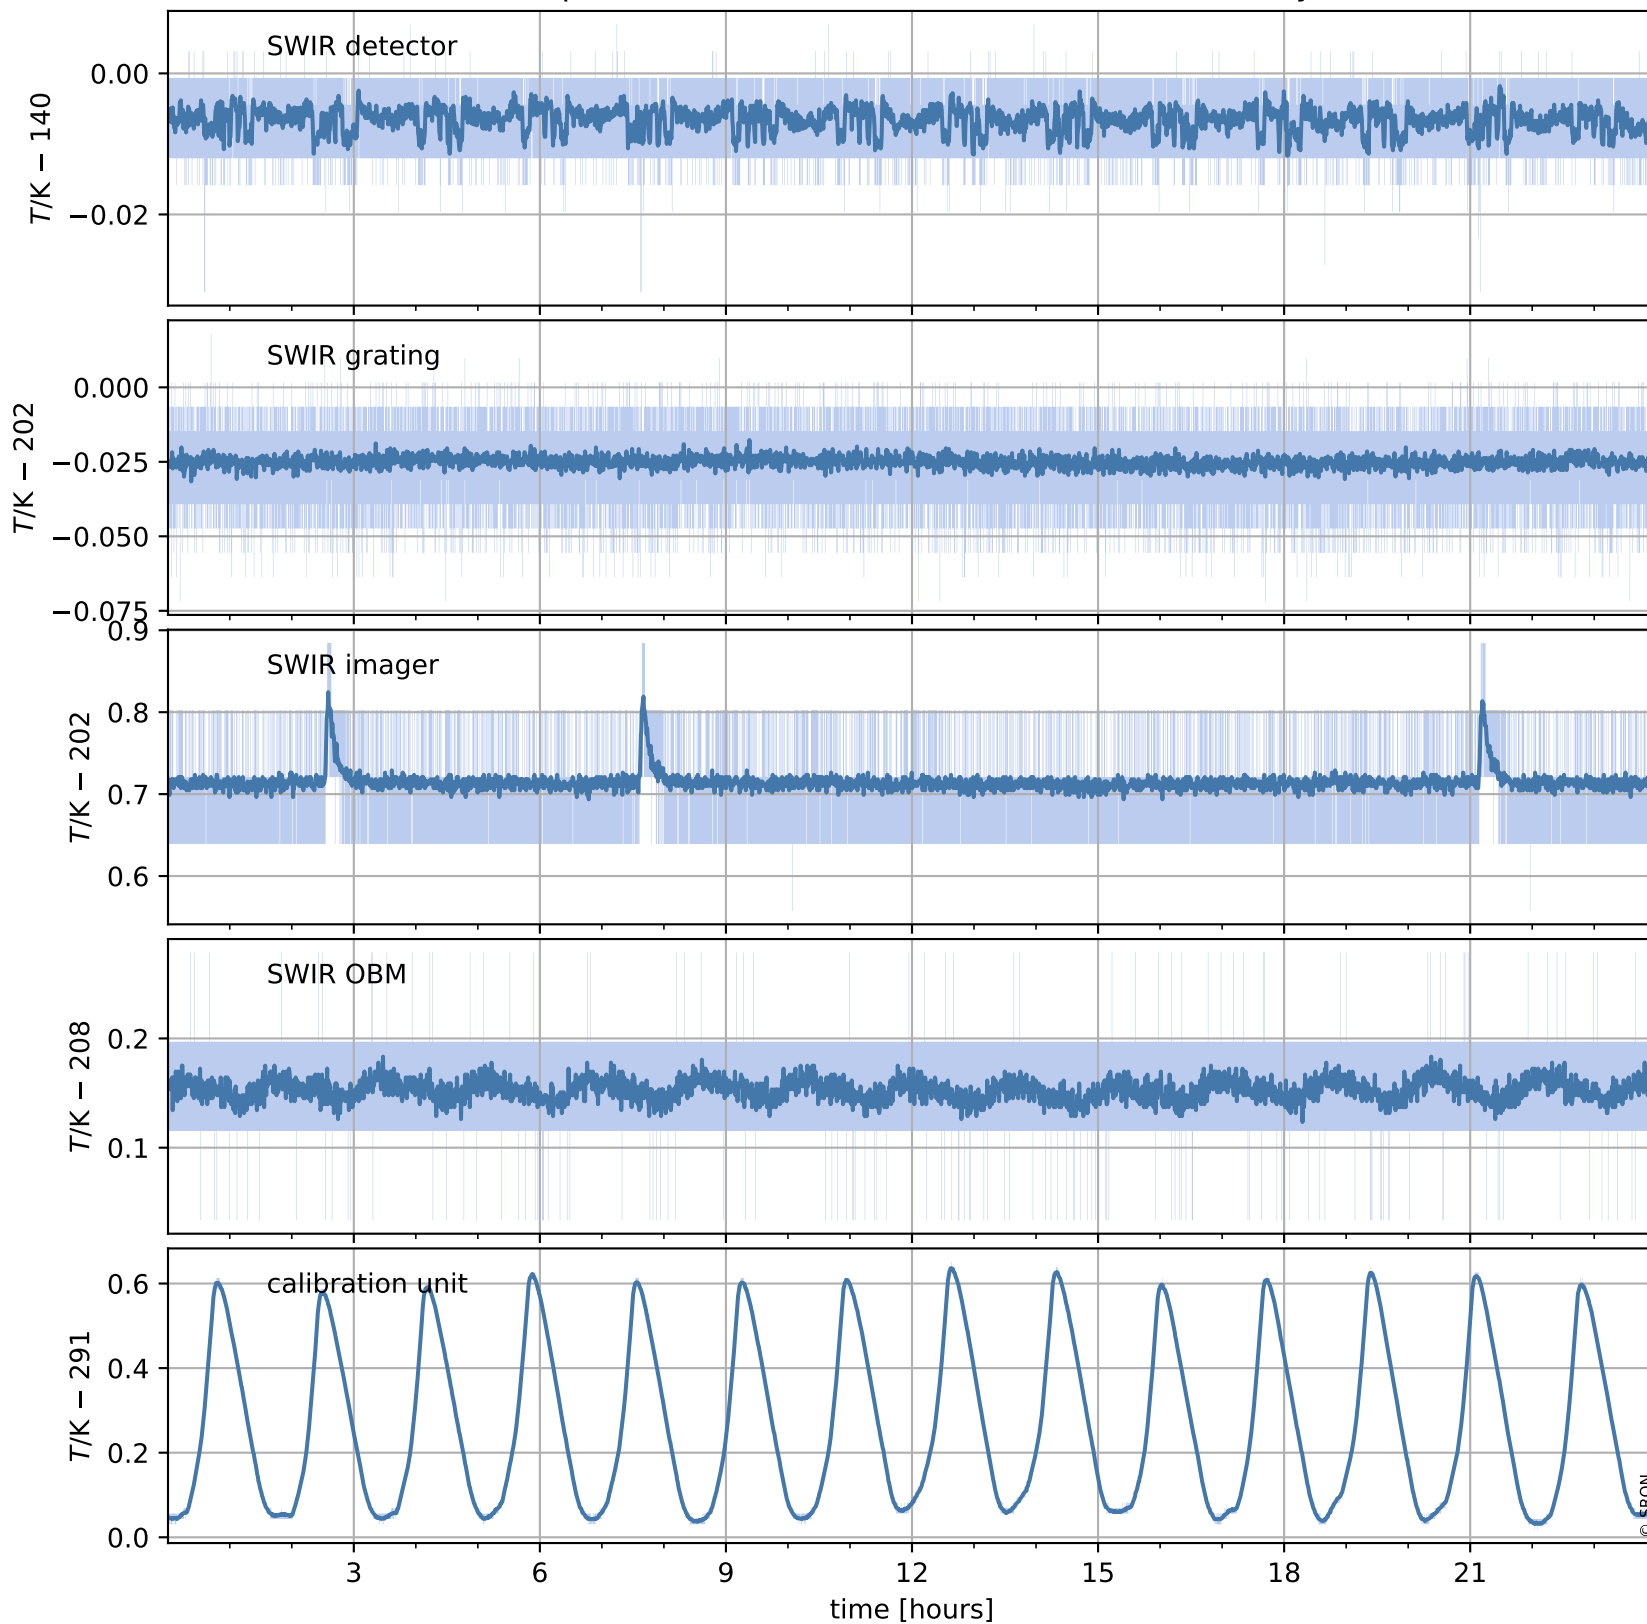

Tropomi SWIR housekeeping data

orbits : [15119, 15132]
coverage : 2020-09-13 / 2020-09-14
created : 2023-08-21T09:03:21

Temperature of sensors relevant for SWIR (one day)

Tropomi SWIR housekeeping data

orbits : [14648, 15132]
coverage : 2020-08-10 / 2020-09-14
created : 2023-08-21T09:03:22

Temperature of sensors relevant for SWIR (last month)

Tropomi SWIR housekeeping data

orbits : [15119, 15132]
coverage : 2020-09-13 / 2020-09-14
created : 2023-08-21T09:03:22

Current and duty cycle of 3 heaters relevant for SWIR (one day)

Tropomi SWIR housekeeping data

orbits : [14648, 15132]
coverage : 2020-08-10 / 2020-09-14
created : 2023-08-21T09:03:23

Current and duty cycle of 3 heaters relevant for SWIR (last month)

Tropomi SWIR housekeeping data

orbits : [15119, 15132]
coverage : 2020-09-13 / 2020-09-14
created : 2023-08-21T09:03:23

Temperature of sensors at the SWIR front-end electronics (one day)

Tropomi SWIR housekeeping data

orbits : [14648, 15132]
coverage : 2020-08-10 / 2020-09-14
created : 2023-08-21T09:03:23