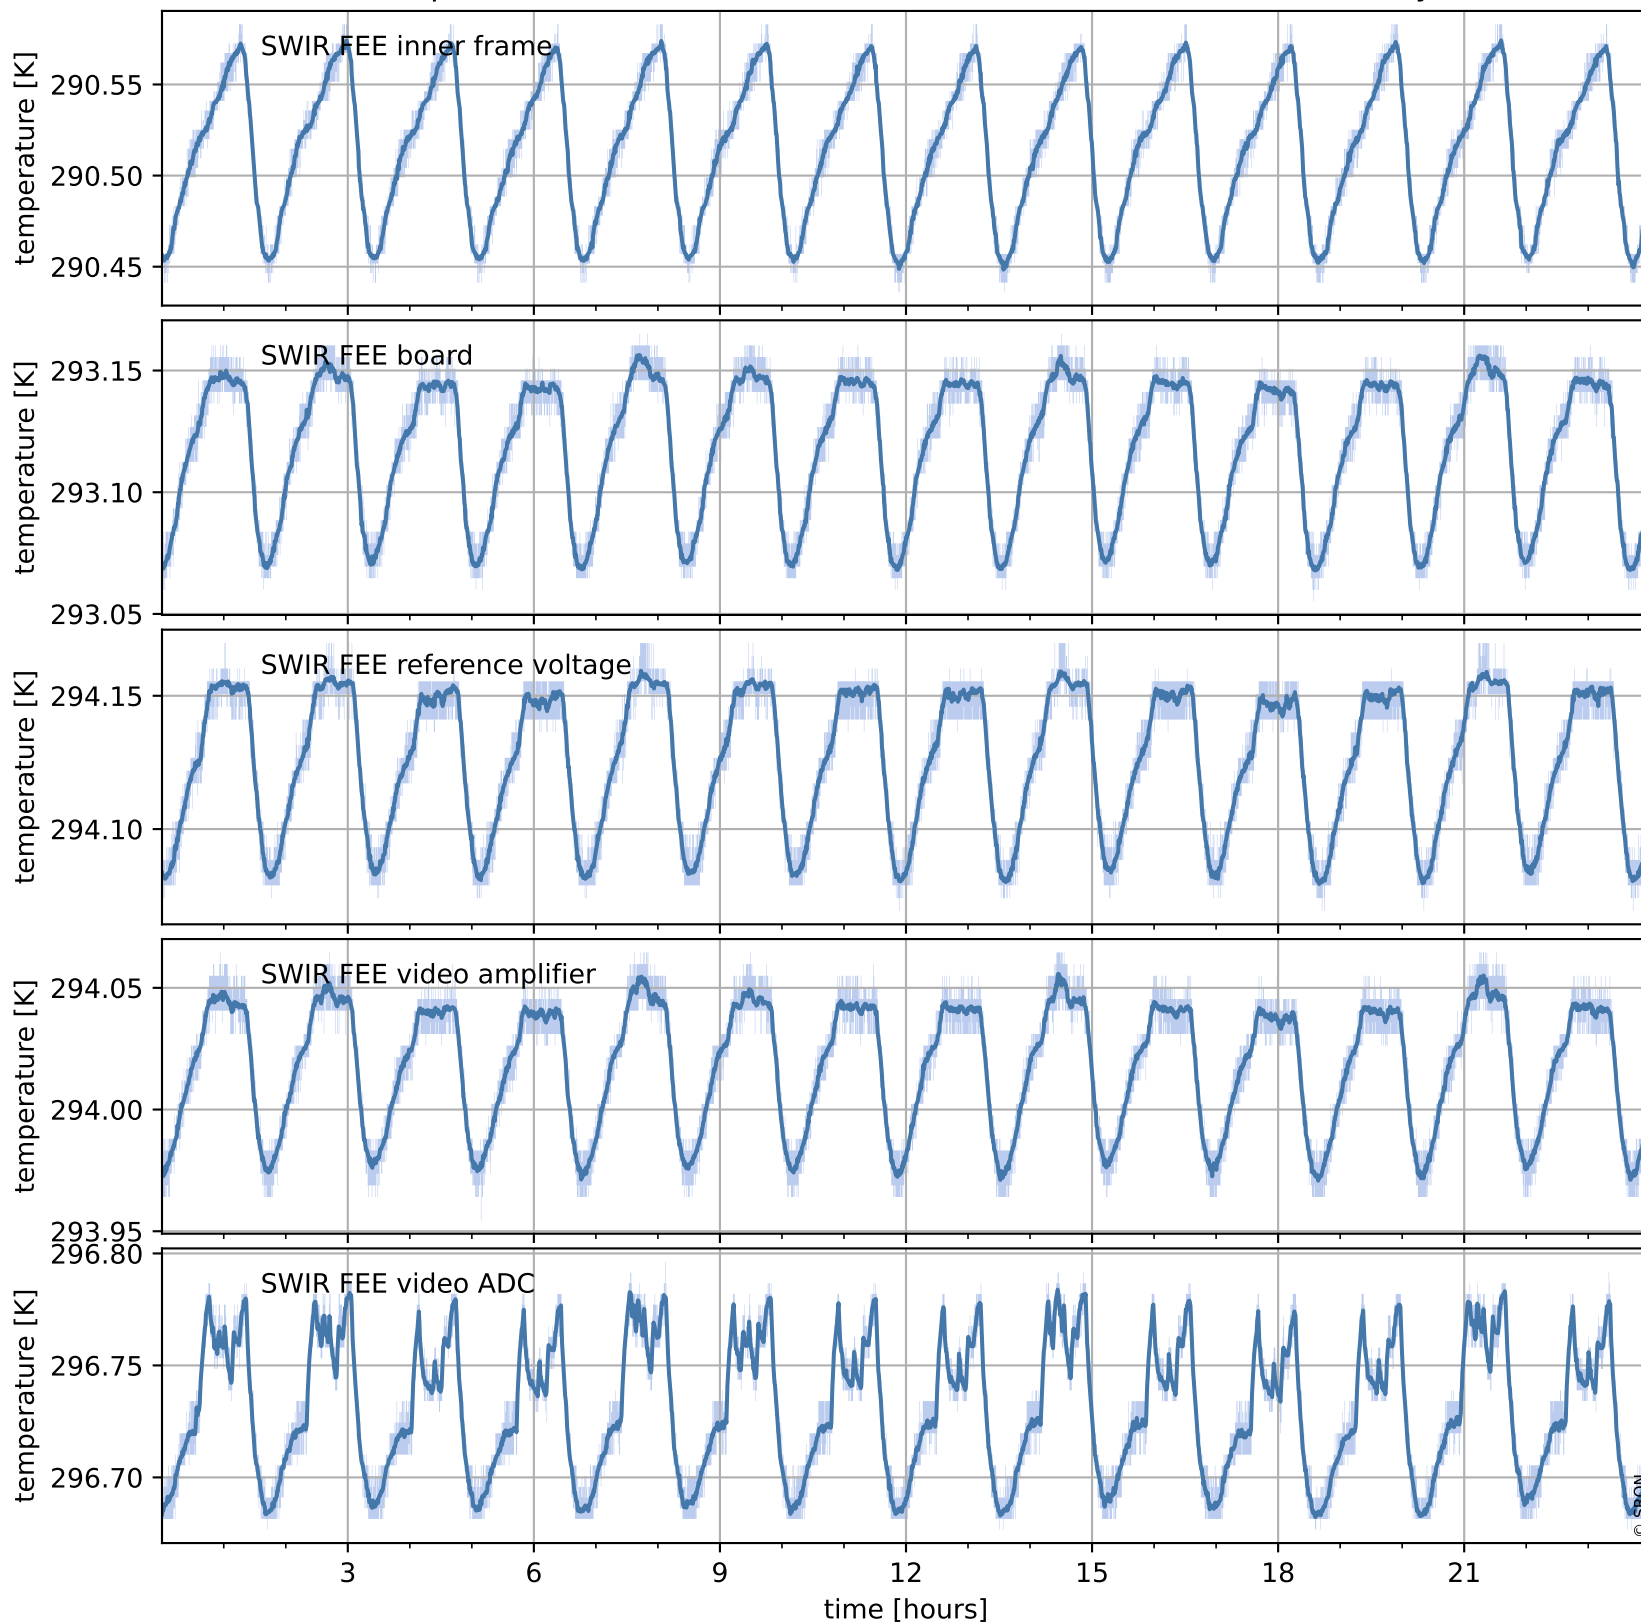

Tropomi SWIR housekeeping data

orbits : [15119, 15132]
coverage : 2020-09-13 / 2020-09-14
created : 2023-08-21T09:03:21

Temperature of sensors relevant for SWIR (one day)

Tropomi SWIR housekeeping data

orbits : [14648, 15132]
coverage : 2020-08-10 / 2020-09-14
created : 2023-08-21T09:03:22

Temperature of sensors relevant for SWIR (last month)

Tropomi SWIR housekeeping data

orbits : [15119, 15132]
coverage : 2020-09-13 / 2020-09-14
created : 2023-08-21T09:03:22

Current and duty cycle of 3 heaters relevant for SWIR (one day)

Tropomi SWIR housekeeping data

orbits : [14648, 15132]
coverage : 2020-08-10 / 2020-09-14
created : 2023-08-21T09:03:23

Current and duty cycle of 3 heaters relevant for SWIR (last month)

Tropomi SWIR housekeeping data

orbits : [15119, 15132]
coverage : 2020-09-13 / 2020-09-14
created : 2023-08-21T09:03:23

Temperature of sensors at the SWIR front-end electronics (one day)

Tropomi SWIR housekeeping data

orbits : [14648, 15132]
coverage : 2020-08-10 / 2020-09-14
created : 2023-08-21T09:03:23