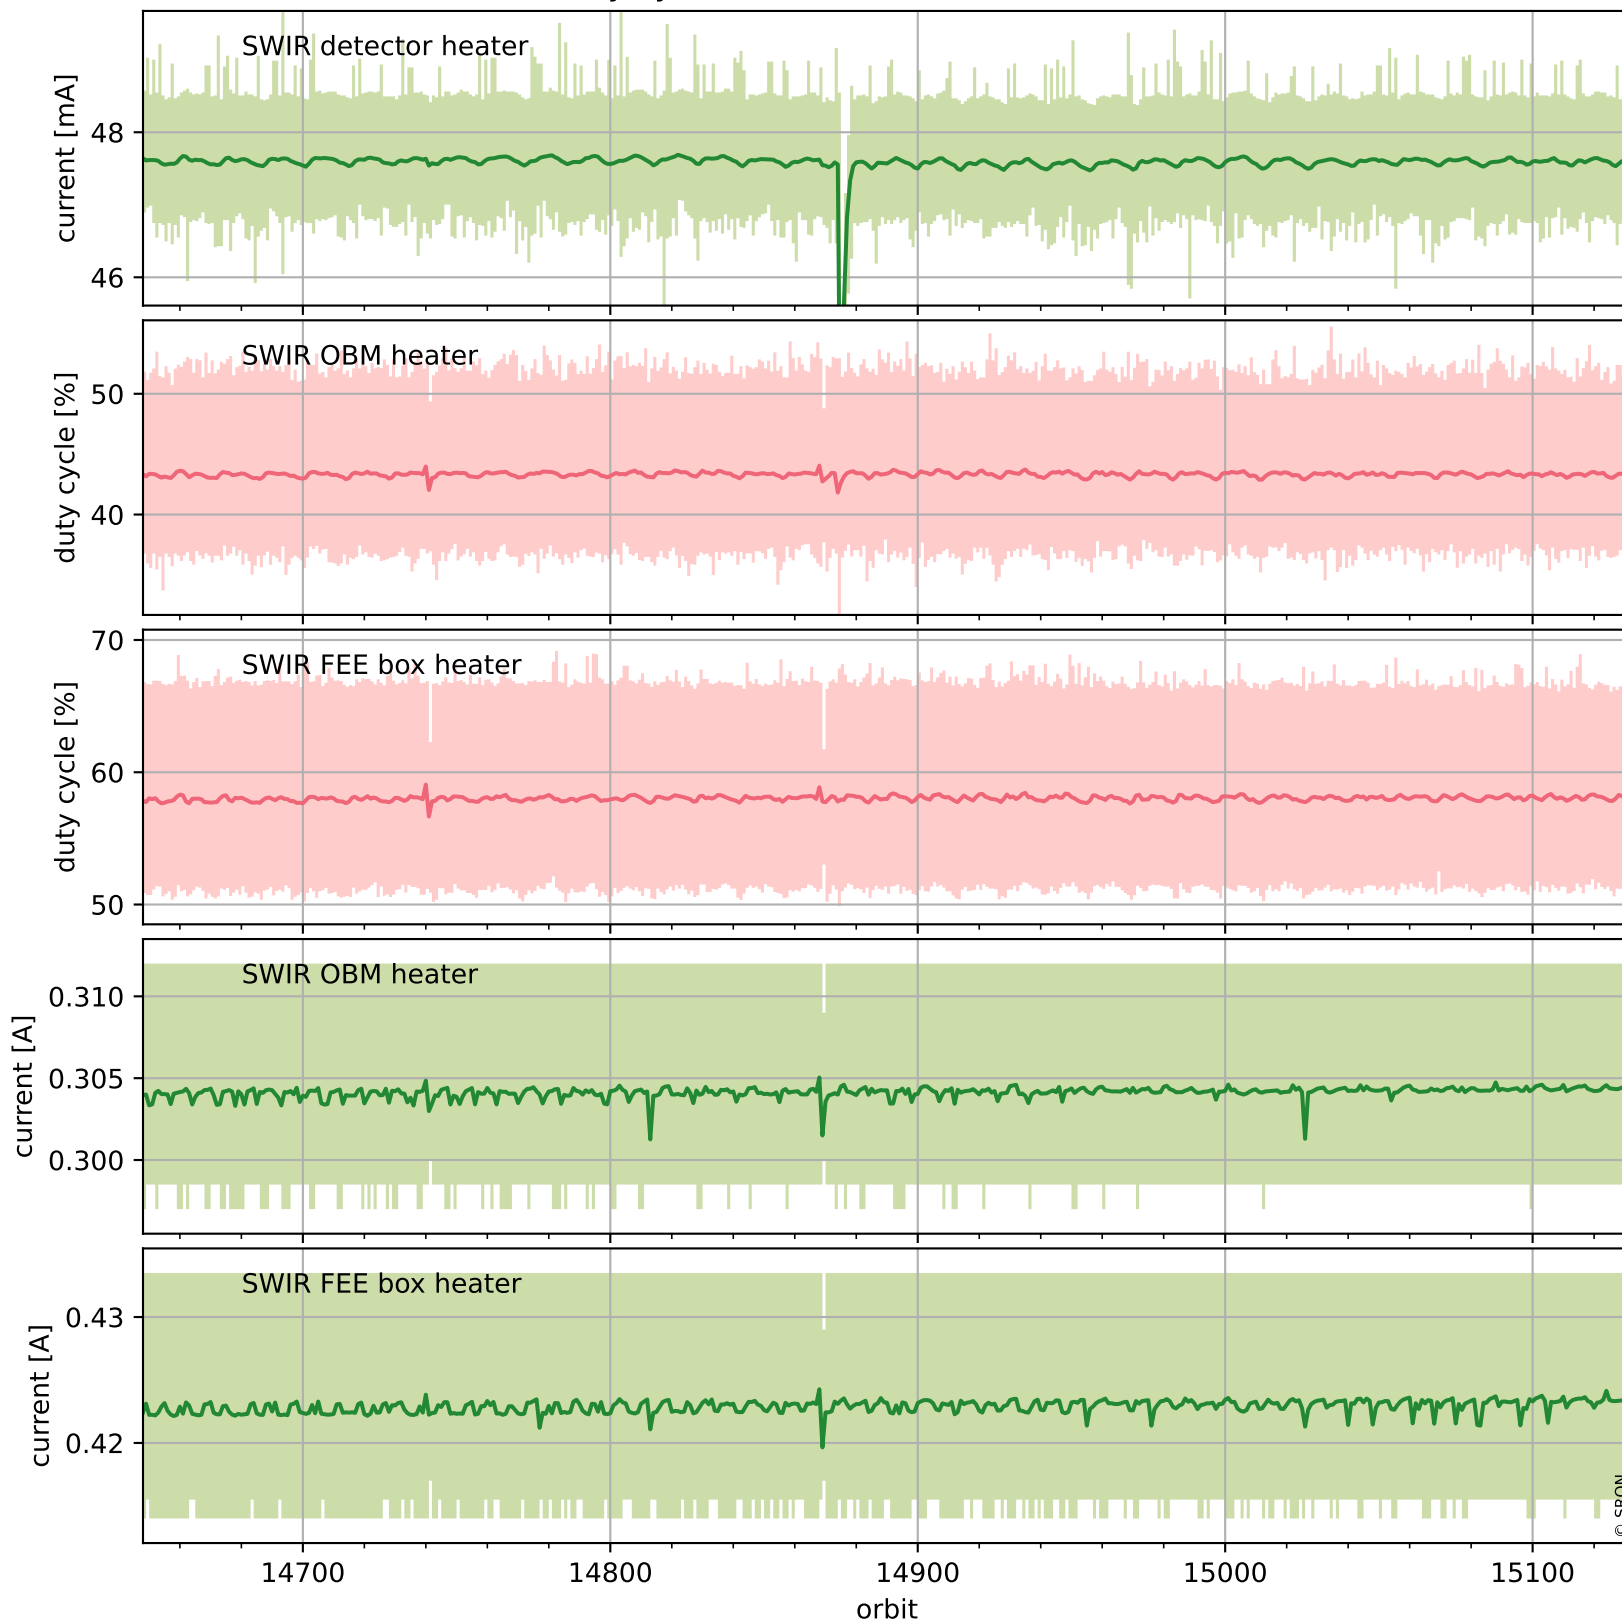

Tropomi SWIR housekeeping data

orbits : [15119, 15132]
coverage : 2020-09-13 / 2020-09-14
created : 2023-08-21T09:03:21

Temperature of sensors relevant for SWIR (one day)

Tropomi SWIR housekeeping data

orbits : [14648, 15132]
coverage : 2020-08-10 / 2020-09-14
created : 2023-08-21T09:03:22

Temperature of sensors relevant for SWIR (last month)

Tropomi SWIR housekeeping data

orbits : [15119, 15132]
coverage : 2020-09-13 / 2020-09-14
created : 2023-08-21T09:03:22

Current and duty cycle of 3 heaters relevant for SWIR (one day)

Tropomi SWIR housekeeping data

orbits : [14648, 15132]
coverage : 2020-08-10 / 2020-09-14
created : 2023-08-21T09:03:23

Current and duty cycle of 3 heaters relevant for SWIR (last month)

Tropomi SWIR housekeeping data

orbits : [15119, 15132]
coverage : 2020-09-13 / 2020-09-14
created : 2023-08-21T09:03:23

Temperature of sensors at the SWIR front-end electronics (one day)

Tropomi SWIR housekeeping data

orbits : [14648, 15132]
coverage : 2020-08-10 / 2020-09-14
created : 2023-08-21T09:03:23