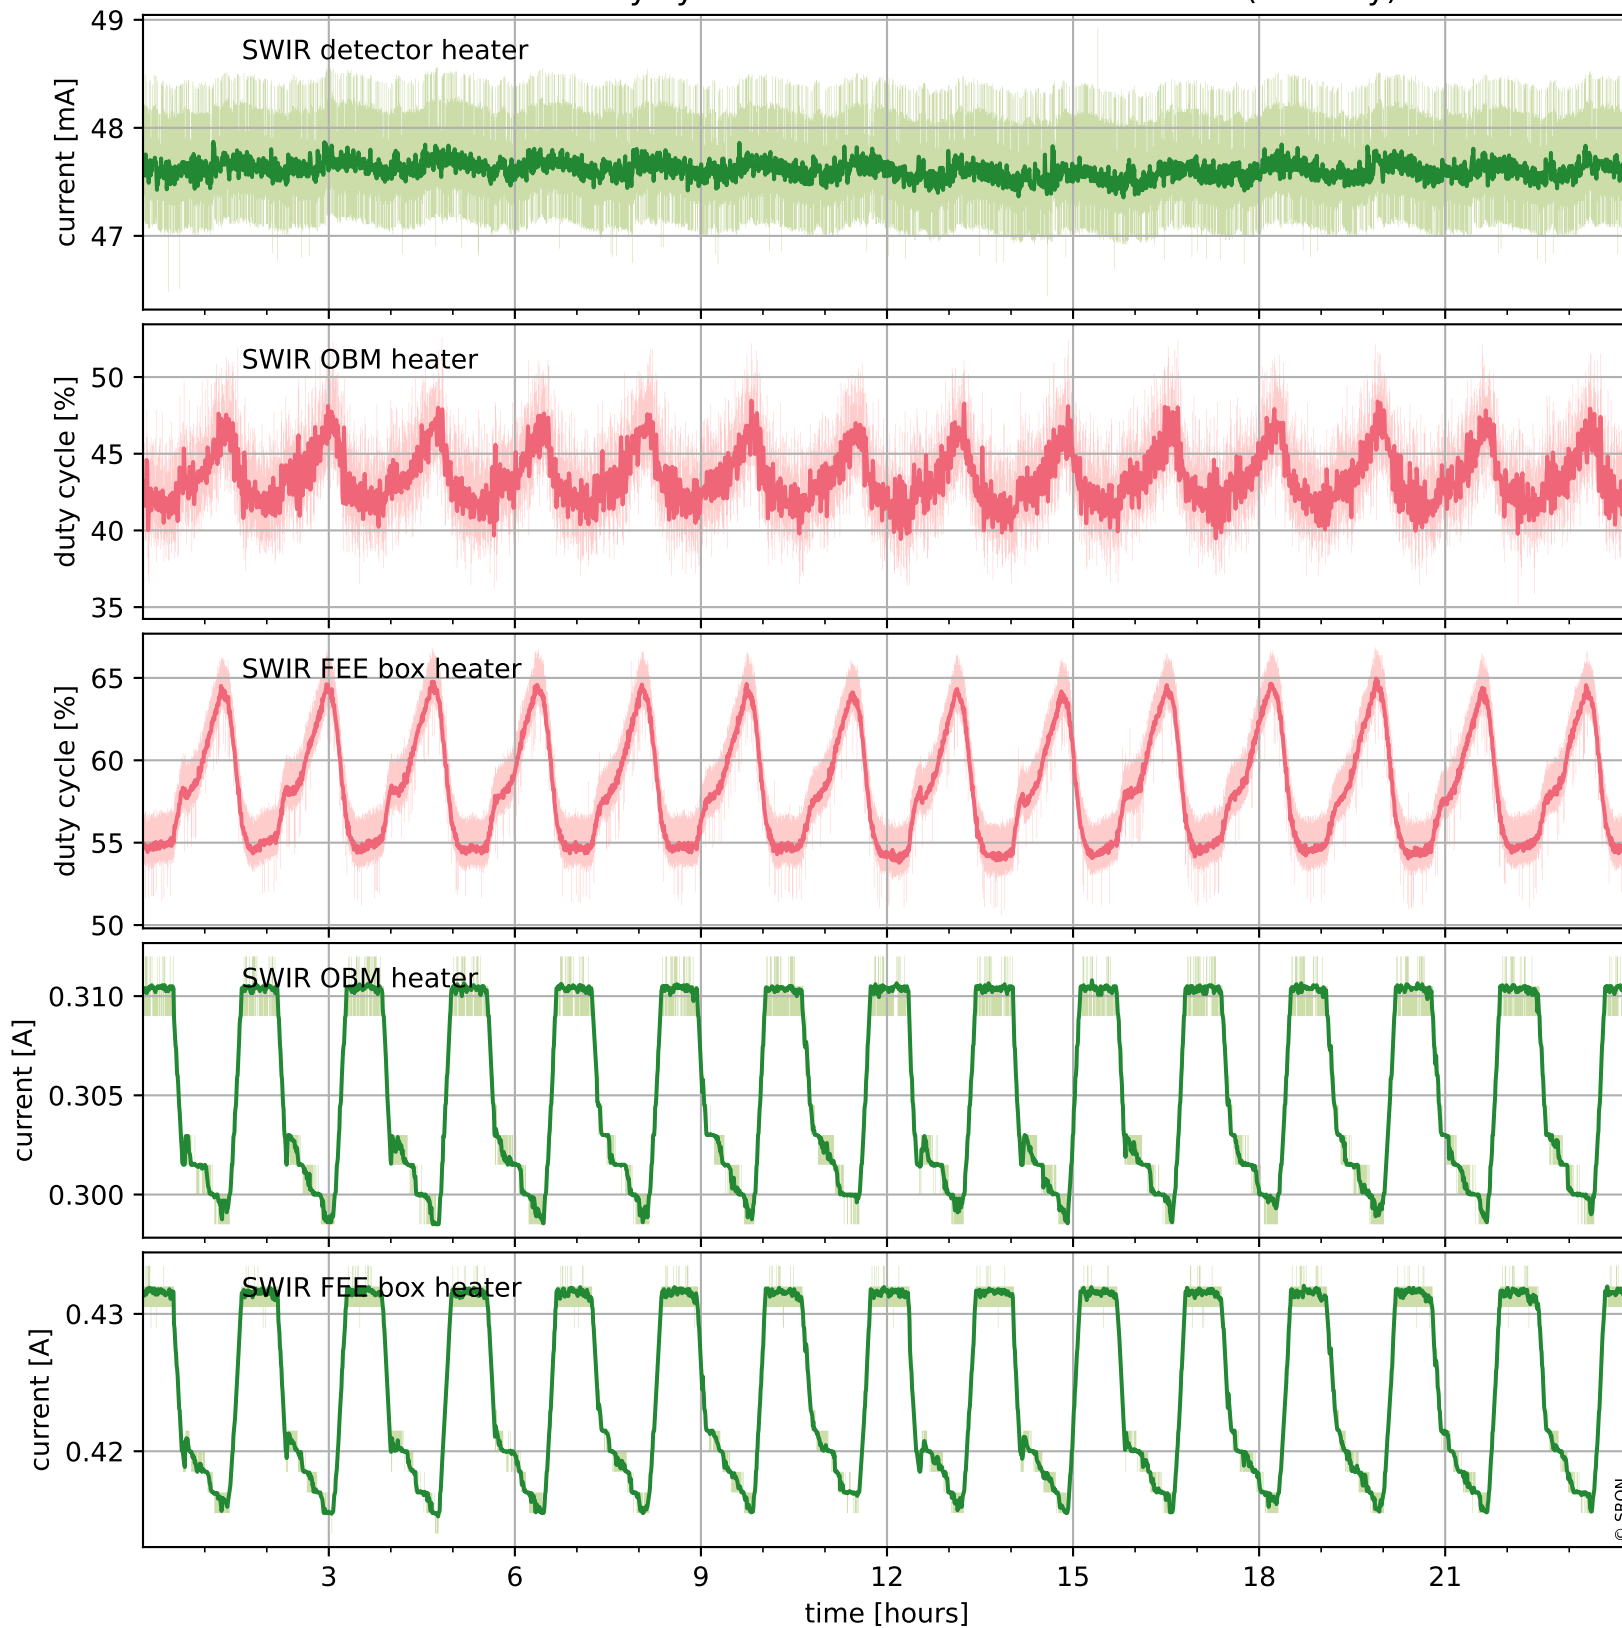

Tropomi SWIR housekeeping data

orbits : [15119, 15132]
coverage : 2020-09-13 / 2020-09-14
created : 2023-08-21T09:03:21

Temperature of sensors relevant for SWIR (one day)

Tropomi SWIR housekeeping data

orbits : [14648, 15132]
coverage : 2020-08-10 / 2020-09-14
created : 2023-08-21T09:03:22

Temperature of sensors relevant for SWIR (last month)

Tropomi SWIR housekeeping data

orbits : [15119, 15132]
coverage : 2020-09-13 / 2020-09-14
created : 2023-08-21T09:03:22

Current and duty cycle of 3 heaters relevant for SWIR (one day)

Tropomi SWIR housekeeping data

orbits : [14648, 15132]
coverage : 2020-08-10 / 2020-09-14
created : 2023-08-21T09:03:23

Current and duty cycle of 3 heaters relevant for SWIR (last month)

Tropomi SWIR housekeeping data