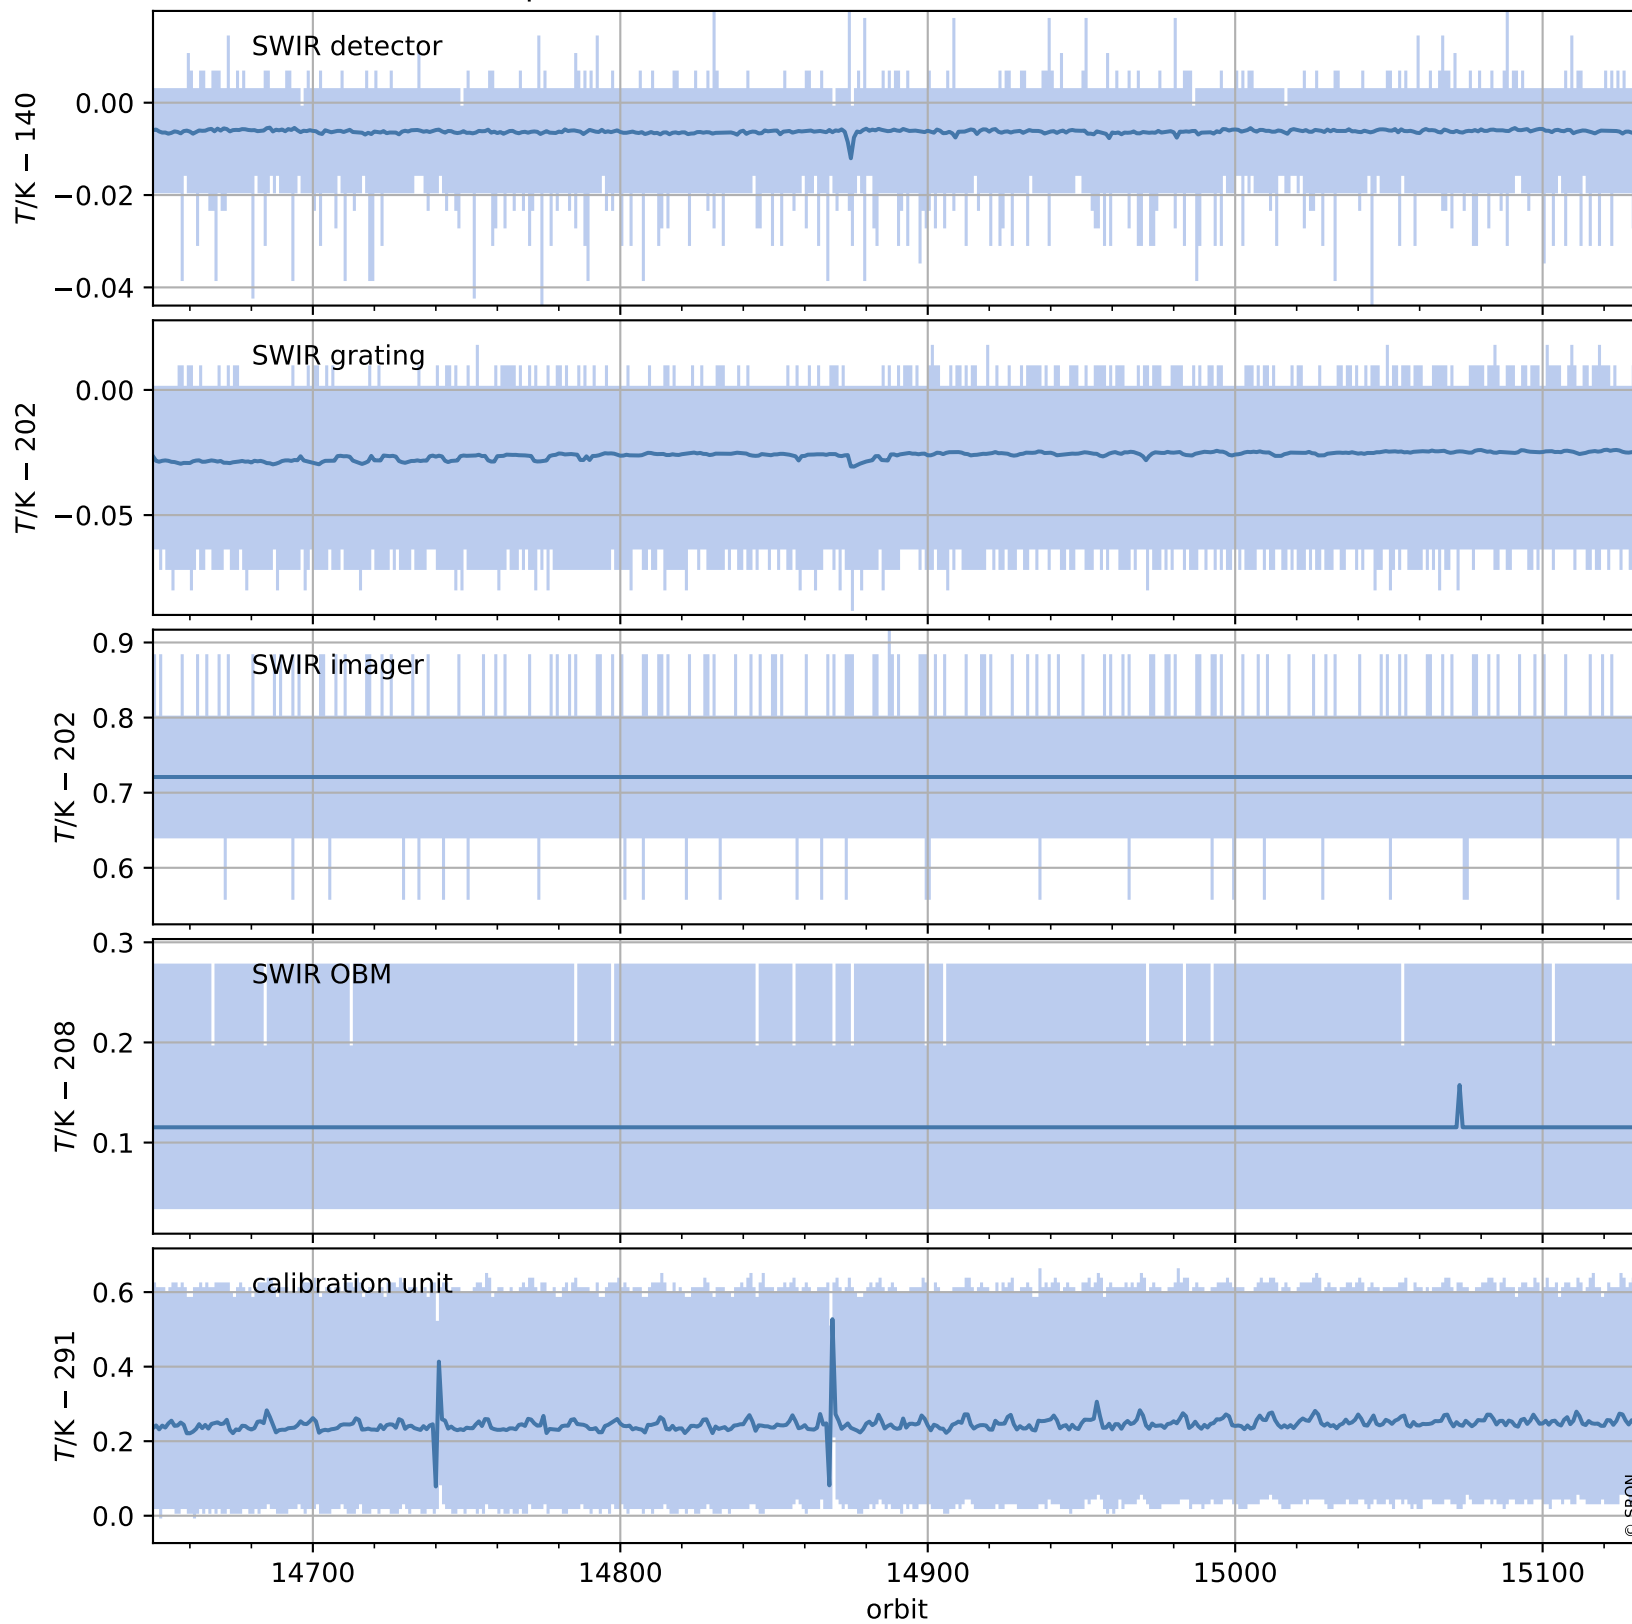

Tropomi SWIR housekeeping data

orbits : [15119, 15132]
coverage : 2020-09-13 / 2020-09-14
created : 2023-08-21T09:03:21

Temperature of sensors relevant for SWIR (one day)

Tropomi SWIR housekeeping data

orbits : [14648, 15132]
coverage : 2020-08-10 / 2020-09-14
created : 2023-08-21T09:03:22

Temperature of sensors relevant for SWIR (last month)

Tropomi SWIR housekeeping data

orbits : [15119, 15132]
coverage : 2020-09-13 / 2020-09-14
created : 2023-08-21T09:03:22

Current and duty cycle of 3 heaters relevant for SWIR (one day)

Tropomi SWIR housekeeping data

orbits : [14648, 15132]
coverage : 2020-08-10 / 2020-09-14
created : 2023-08-21T09:03:23

Current and duty cycle of 3 heaters relevant for SWIR (last month)

Tropomi SWIR housekeeping data

orbits : [15119, 15132]
coverage : 2020-09-13 / 2020-09-14
created : 2023-08-21T09:03:23

Temperature of sensors at the SWIR front-end electronics (one day)

Tropomi SWIR housekeeping data

orbits : [14648, 15132]
coverage : 2020-08-10 / 2020-09-14
created : 2023-08-21T09:03:23