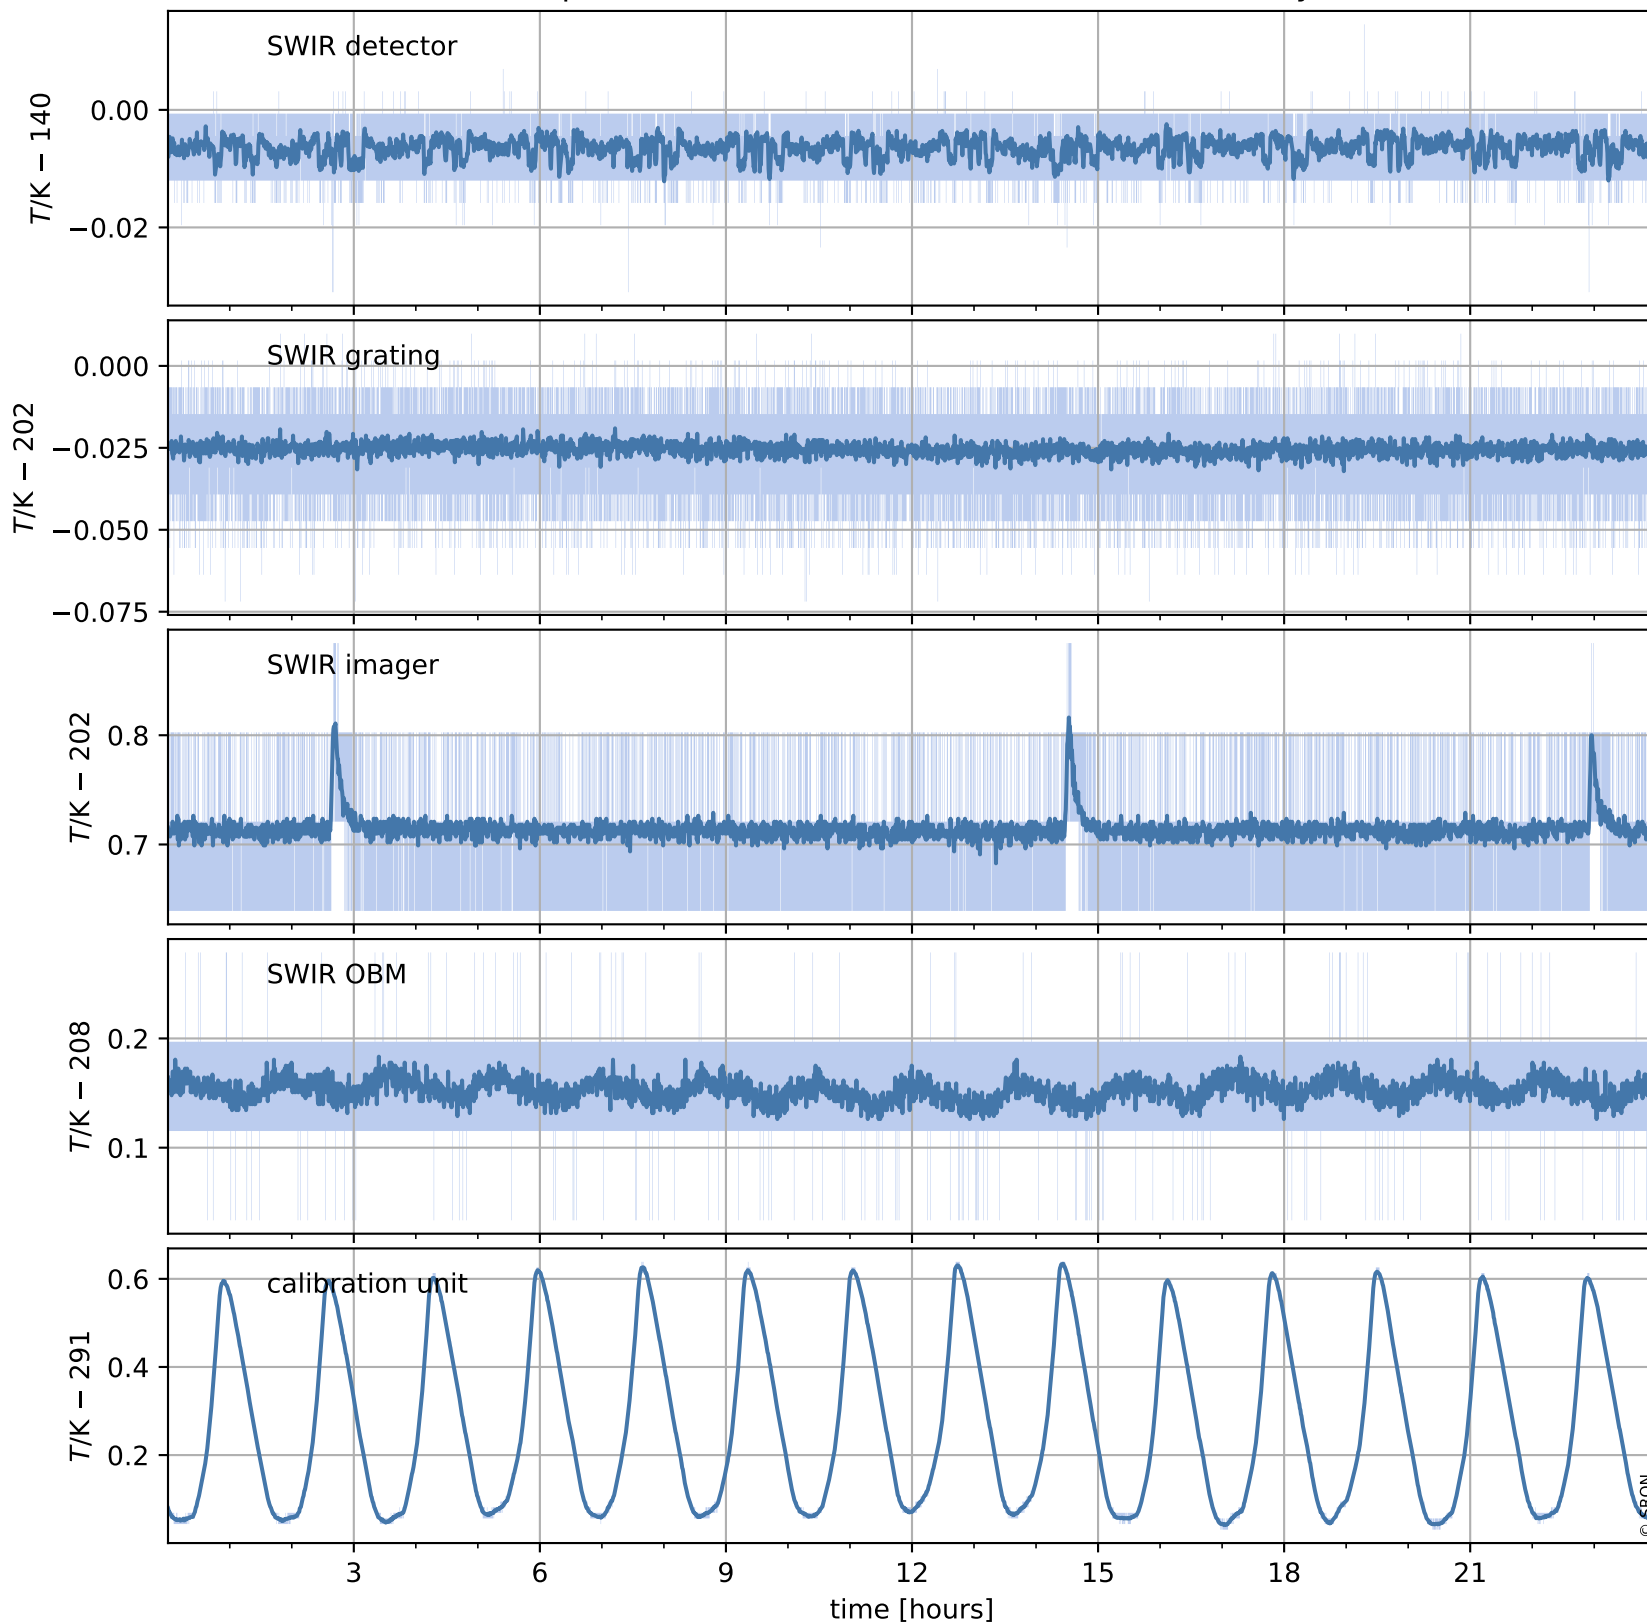

Tropomi SWIR housekeeping data

orbits : [15190, 15203]
coverage : 2020-09-18 / 2020-09-19
created : 2023-08-21T09:03:33

Temperature of sensors relevant for SWIR (one day)

Tropomi SWIR housekeeping data

orbits : [14719, 15203]
coverage : 2020-08-15 / 2020-09-19
created : 2023-08-21T09:03:33

Temperature of sensors relevant for SWIR (last month)

Tropomi SWIR housekeeping data

orbits : [15190, 15203]
coverage : 2020-09-18 / 2020-09-19
created : 2023-08-21T09:03:34

Current and duty cycle of 3 heaters relevant for SWIR (one day)

Tropomi SWIR housekeeping data

orbits : [14719, 15203]
coverage : 2020-08-15 / 2020-09-19
created : 2023-08-21T09:03:34

Current and duty cycle of 3 heaters relevant for SWIR (last month)

Tropomi SWIR housekeeping data