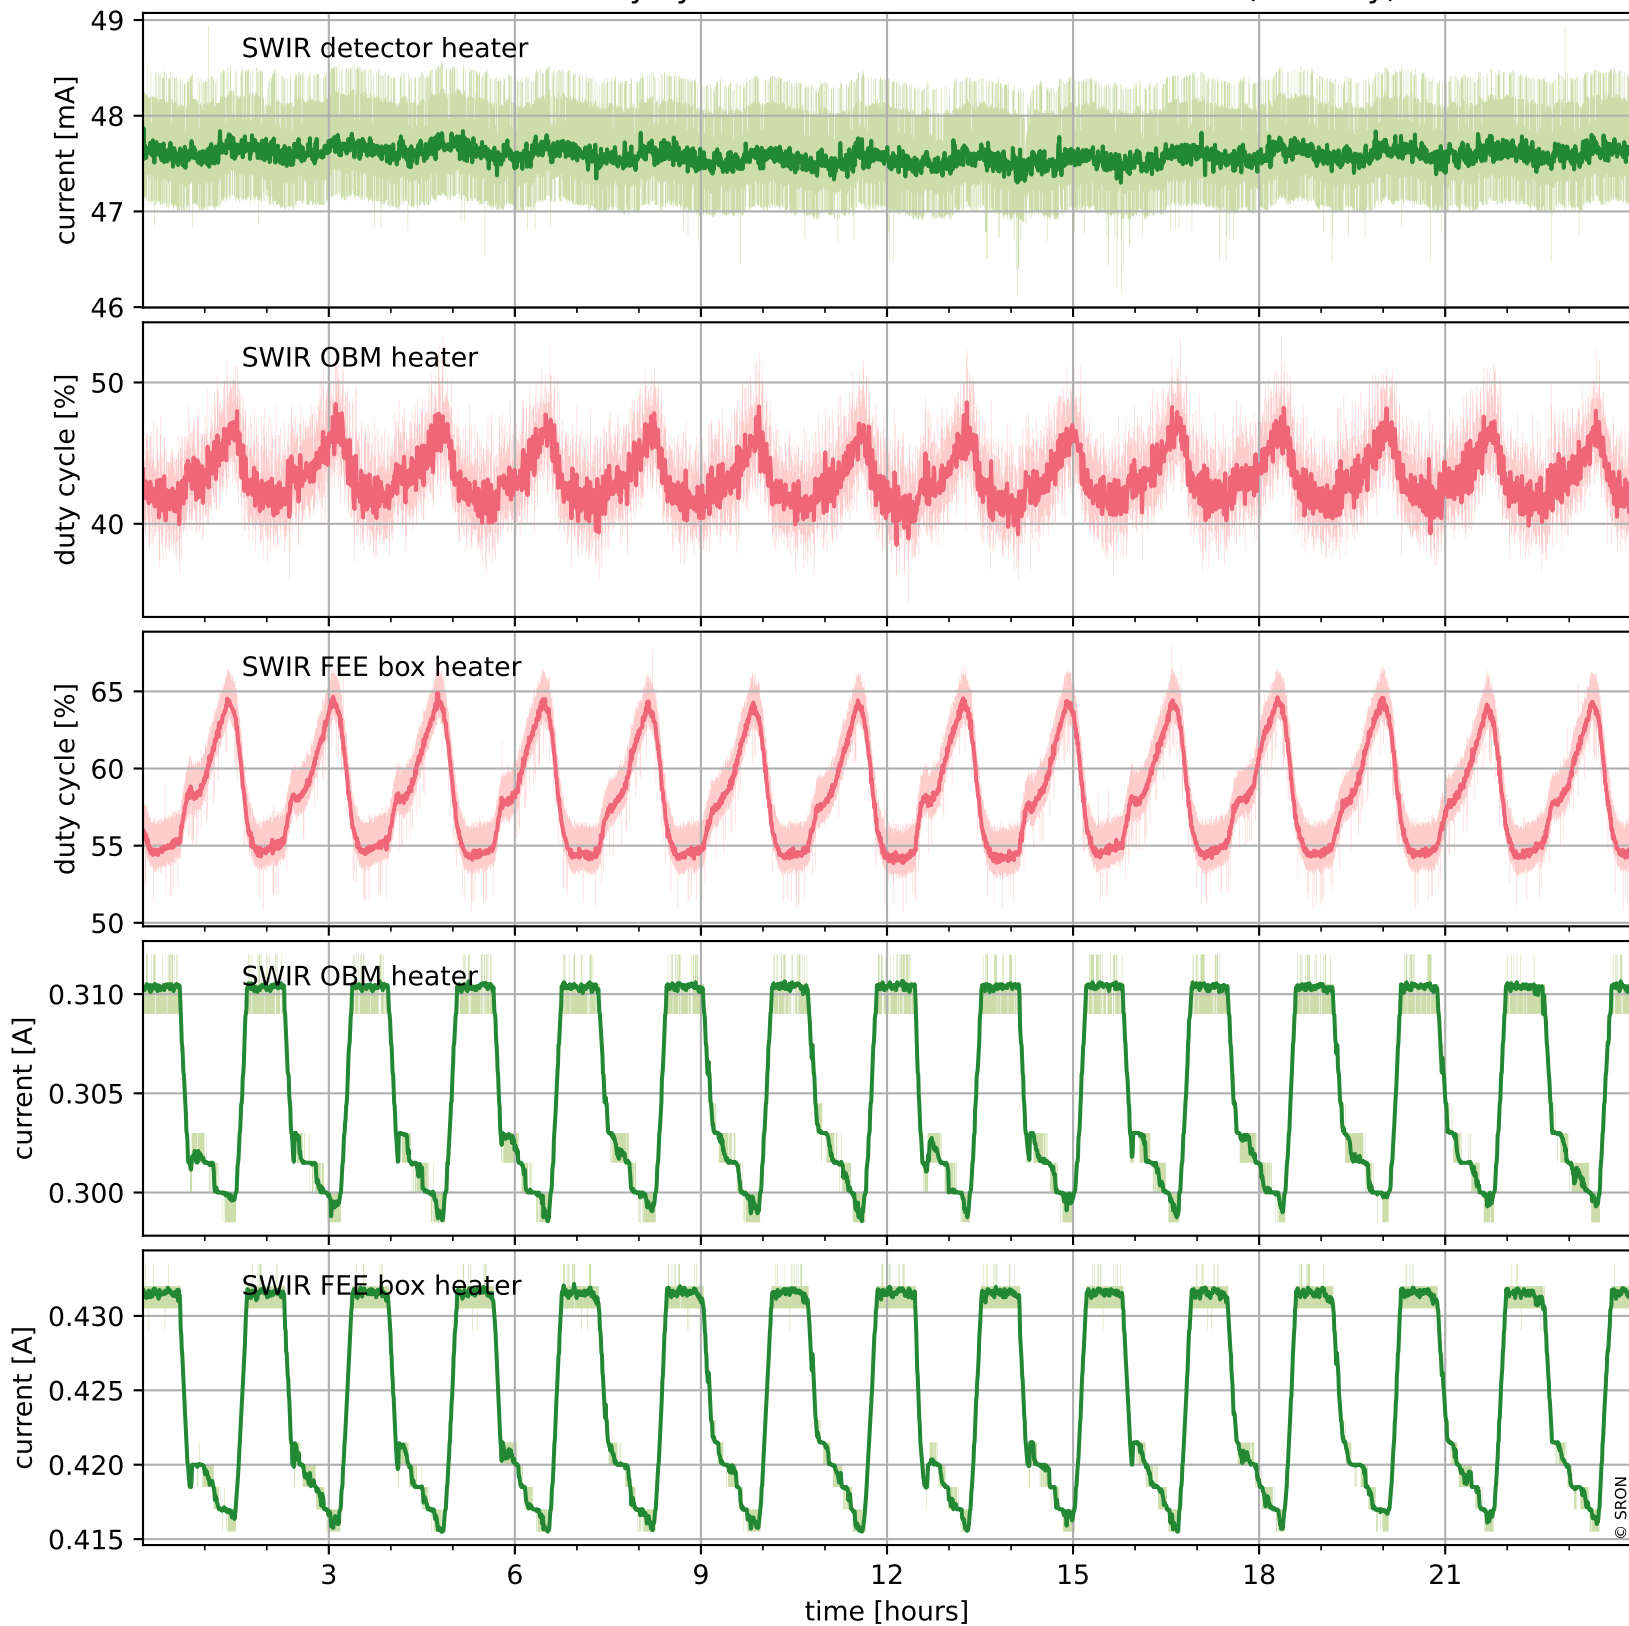

Tropomi SWIR housekeeping data

orbits : [15190, 15203]
coverage : 2020-09-18 / 2020-09-19
created : 2023-08-21T09:03:33

Temperature of sensors relevant for SWIR (one day)

Tropomi SWIR housekeeping data

orbits : [14719, 15203]
coverage : 2020-08-15 / 2020-09-19
created : 2023-08-21T09:03:33

Temperature of sensors relevant for SWIR (last month)

Tropomi SWIR housekeeping data

orbits : [15190, 15203]
coverage : 2020-09-18 / 2020-09-19
created : 2023-08-21T09:03:34

Current and duty cycle of 3 heaters relevant for SWIR (one day)

Tropomi SWIR housekeeping data

orbits : [14719, 15203]
coverage : 2020-08-15 / 2020-09-19
created : 2023-08-21T09:03:34

Current and duty cycle of 3 heaters relevant for SWIR (last month)

Tropomi SWIR housekeeping data

orbits : [15190, 15203]
coverage : 2020-09-18 / 2020-09-19
created : 2023-08-21T09:03:35

Temperature of sensors at the SWIR front-end electronics (one day)

Tropomi SWIR housekeeping data

orbits : [14719, 15203]
coverage : 2020-08-15 / 2020-09-19
created : 2023-08-21T09:03:35