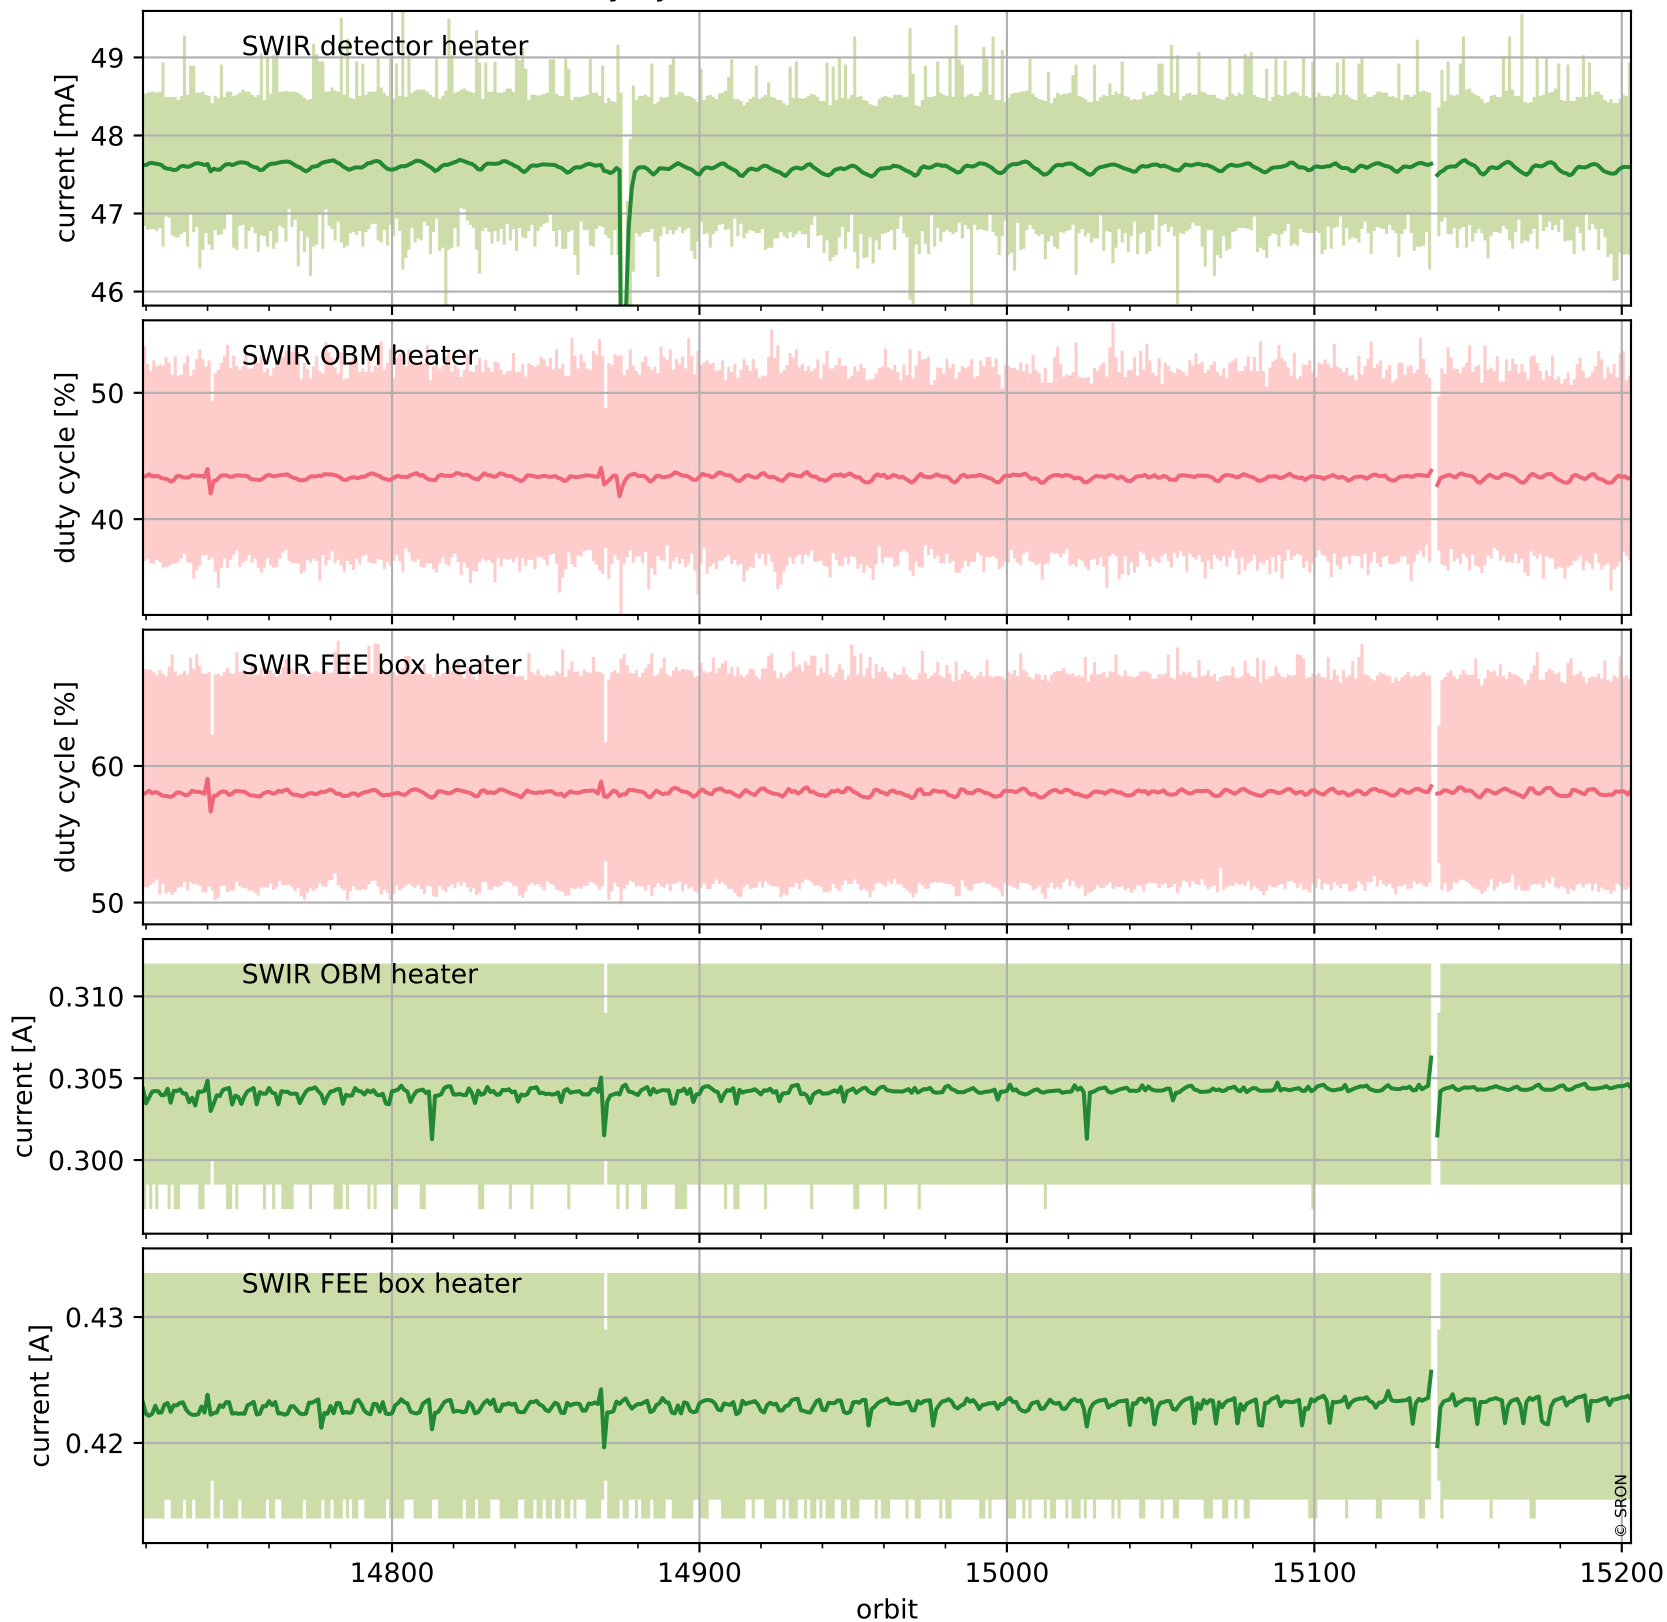

Tropomi SWIR housekeeping data

orbits : [15190, 15203]
coverage : 2020-09-18 / 2020-09-19
created : 2023-08-21T09:03:33

Temperature of sensors relevant for SWIR (one day)

Tropomi SWIR housekeeping data

orbits : [14719, 15203]
coverage : 2020-08-15 / 2020-09-19
created : 2023-08-21T09:03:33

Temperature of sensors relevant for SWIR (last month)

Tropomi SWIR housekeeping data

orbits : [15190, 15203]
coverage : 2020-09-18 / 2020-09-19
created : 2023-08-21T09:03:34

Current and duty cycle of 3 heaters relevant for SWIR (one day)

Tropomi SWIR housekeeping data

orbits : [14719, 15203]
coverage : 2020-08-15 / 2020-09-19
created : 2023-08-21T09:03:34

Current and duty cycle of 3 heaters relevant for SWIR (last month)

Tropomi SWIR housekeeping data

orbits : [15190, 15203]
coverage : 2020-09-18 / 2020-09-19
created : 2023-08-21T09:03:35

Temperature of sensors at the SWIR front-end electronics (one day)

Tropomi SWIR housekeeping data

orbits : [14719, 15203]
coverage : 2020-08-15 / 2020-09-19
created : 2023-08-21T09:03:35