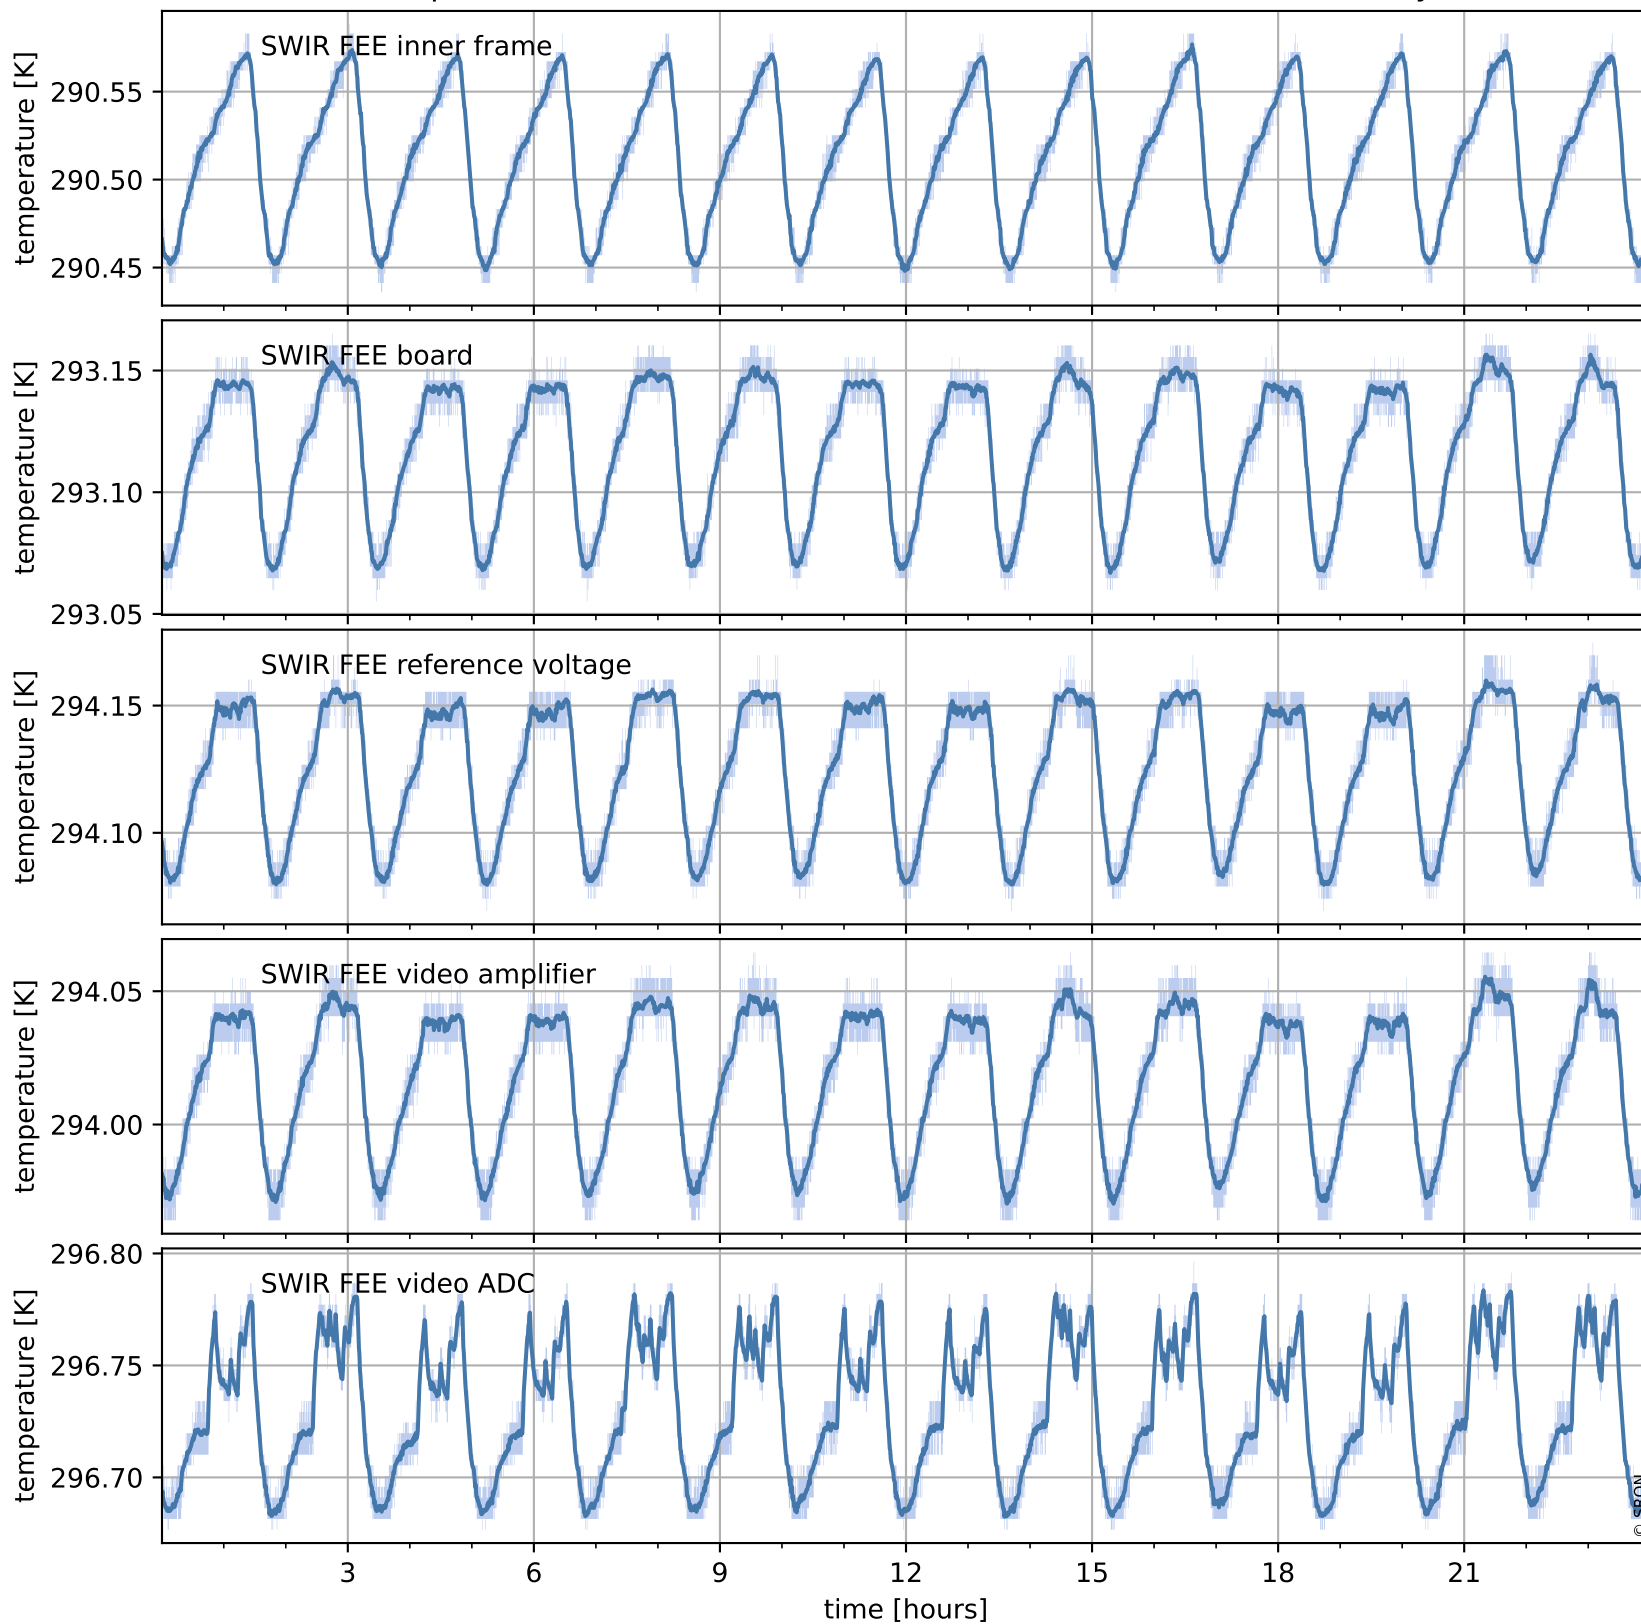

Tropomi SWIR housekeeping data

orbits : [15190, 15203]
coverage : 2020-09-18 / 2020-09-19
created : 2023-08-21T09:03:35

Temperature of sensors at the SWIR front-end electronics (one day)