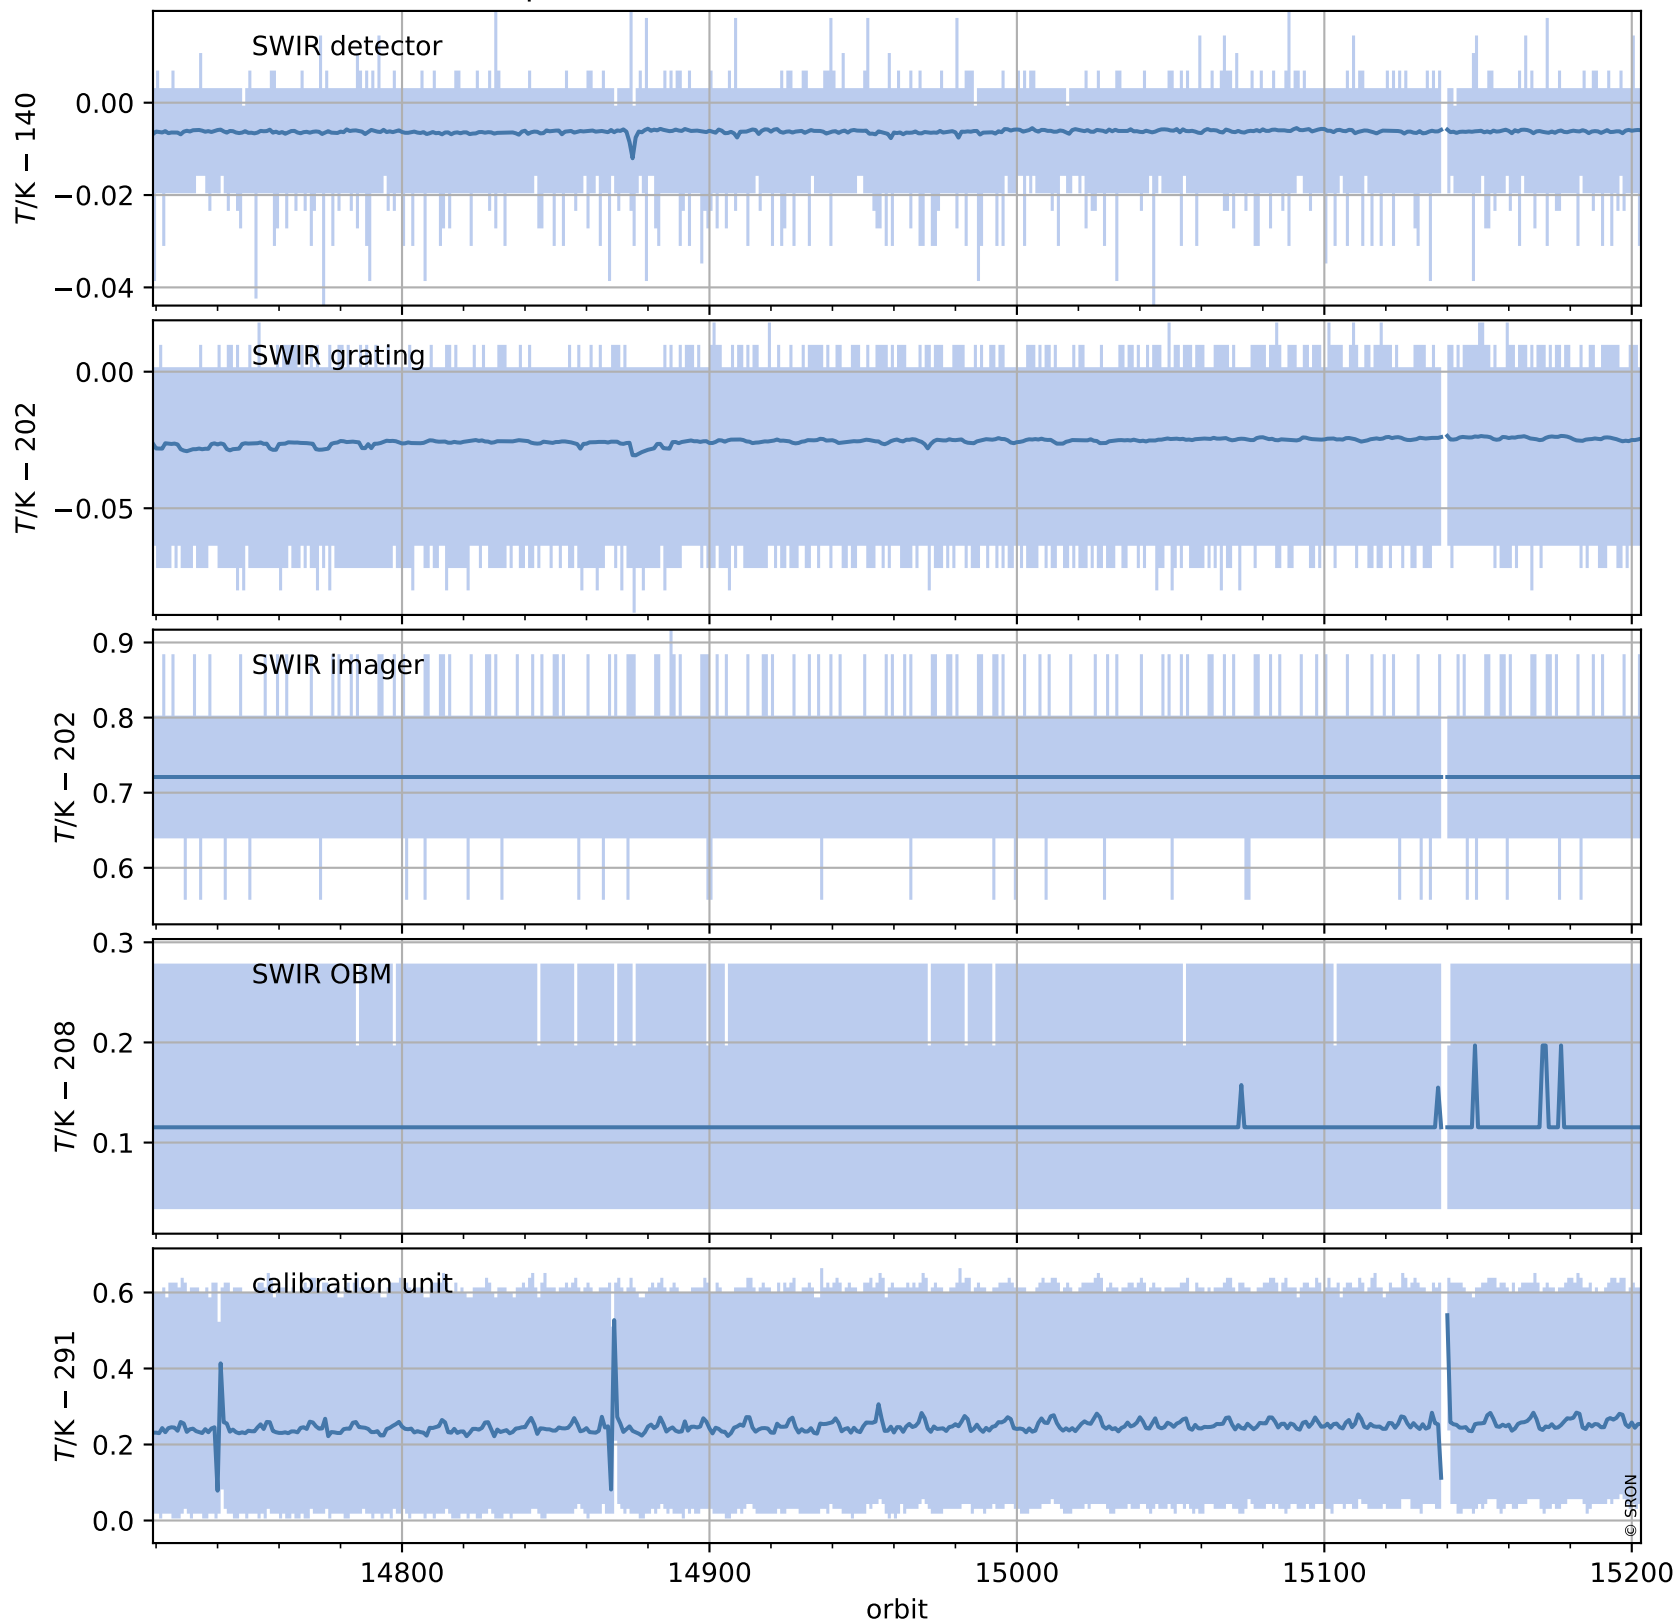

Tropomi SWIR housekeeping data

orbits : [15190, 15203]
coverage : 2020-09-18 / 2020-09-19
created : 2023-08-21T09:03:33

Temperature of sensors relevant for SWIR (one day)

Tropomi SWIR housekeeping data

orbits : [14719, 15203]
coverage : 2020-08-15 / 2020-09-19
created : 2023-08-21T09:03:33

Temperature of sensors relevant for SWIR (last month)

Tropomi SWIR housekeeping data

orbits : [15190, 15203]
coverage : 2020-09-18 / 2020-09-19
created : 2023-08-21T09:03:34

Current and duty cycle of 3 heaters relevant for SWIR (one day)

Tropomi SWIR housekeeping data

orbits : [14719, 15203]
coverage : 2020-08-15 / 2020-09-19
created : 2023-08-21T09:03:34

Current and duty cycle of 3 heaters relevant for SWIR (last month)

Tropomi SWIR housekeeping data

orbits : [15190, 15203]
coverage : 2020-09-18 / 2020-09-19
created : 2023-08-21T09:03:35

Temperature of sensors at the SWIR front-end electronics (one day)

Tropomi SWIR housekeeping data

orbits : [14719, 15203]
coverage : 2020-08-15 / 2020-09-19
created : 2023-08-21T09:03:35