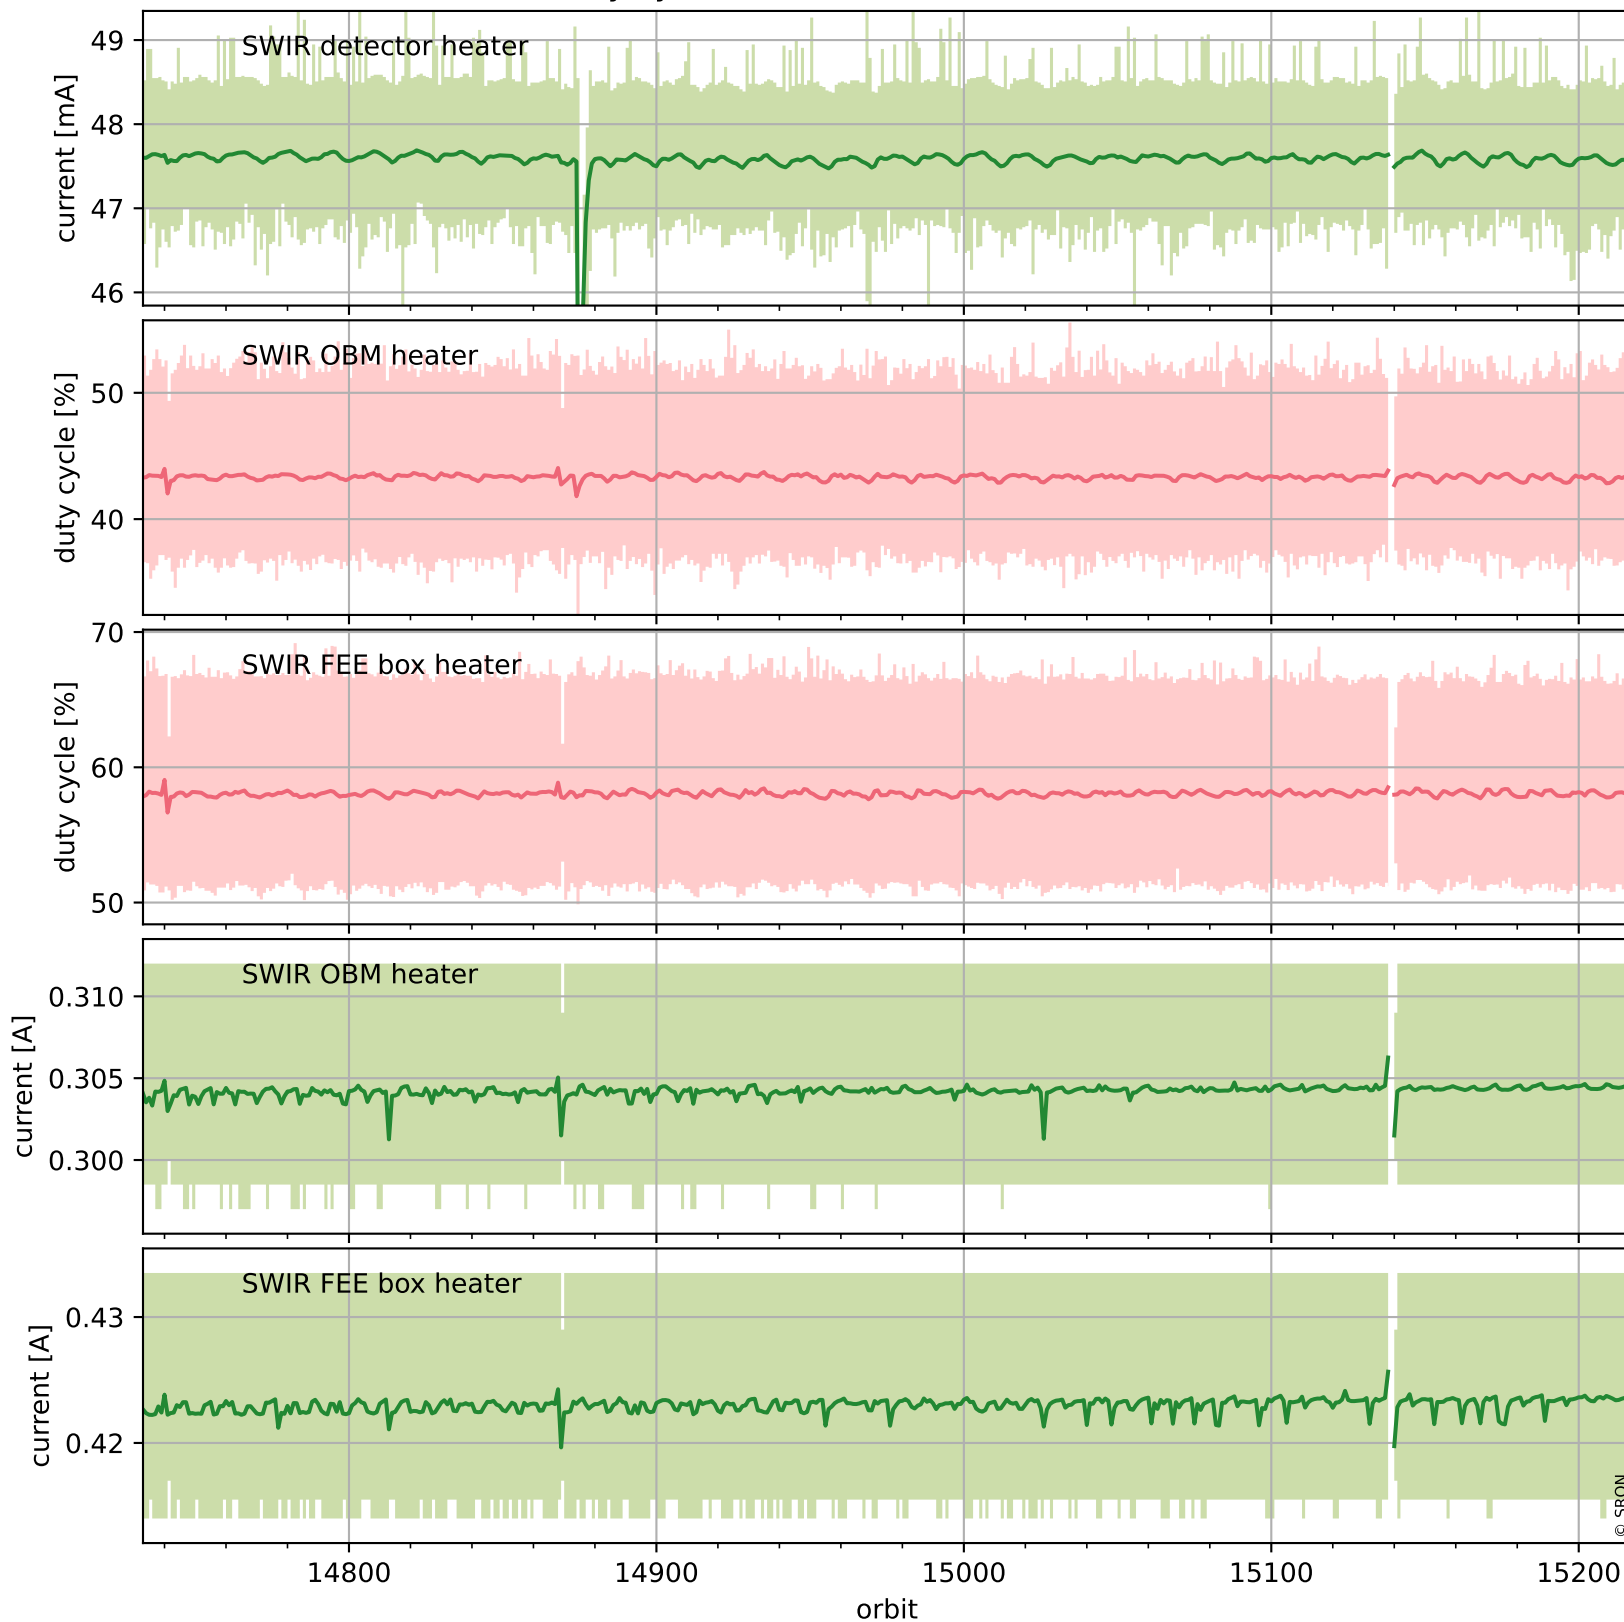

Tropomi SWIR housekeeping data

orbits : [15204, 15217]
coverage : 2020-09-19 / 2020-09-20
created : 2023-08-21T09:03:35

Temperature of sensors relevant for SWIR (one day)

Tropomi SWIR housekeeping data

orbits : [14733, 15217]
coverage : 2020-08-16 / 2020-09-20
created : 2023-08-21T09:03:36

Temperature of sensors relevant for SWIR (last month)

Tropomi SWIR housekeeping data

orbits : [15204, 15217]
coverage : 2020-09-19 / 2020-09-20
created : 2023-08-21T09:03:36

Current and duty cycle of 3 heaters relevant for SWIR (one day)

Tropomi SWIR housekeeping data

orbits : [14733, 15217]
coverage : 2020-08-16 / 2020-09-20
created : 2023-08-21T09:03:37

Current and duty cycle of 3 heaters relevant for SWIR (last month)

Tropomi SWIR housekeeping data

orbits : [15204, 15217]
coverage : 2020-09-19 / 2020-09-20
created : 2023-08-21T09:03:37

Temperature of sensors at the SWIR front-end electronics (one day)

Tropomi SWIR housekeeping data

orbits : [14733, 15217]
coverage : 2020-08-16 / 2020-09-20
created : 2023-08-21T09:03:37