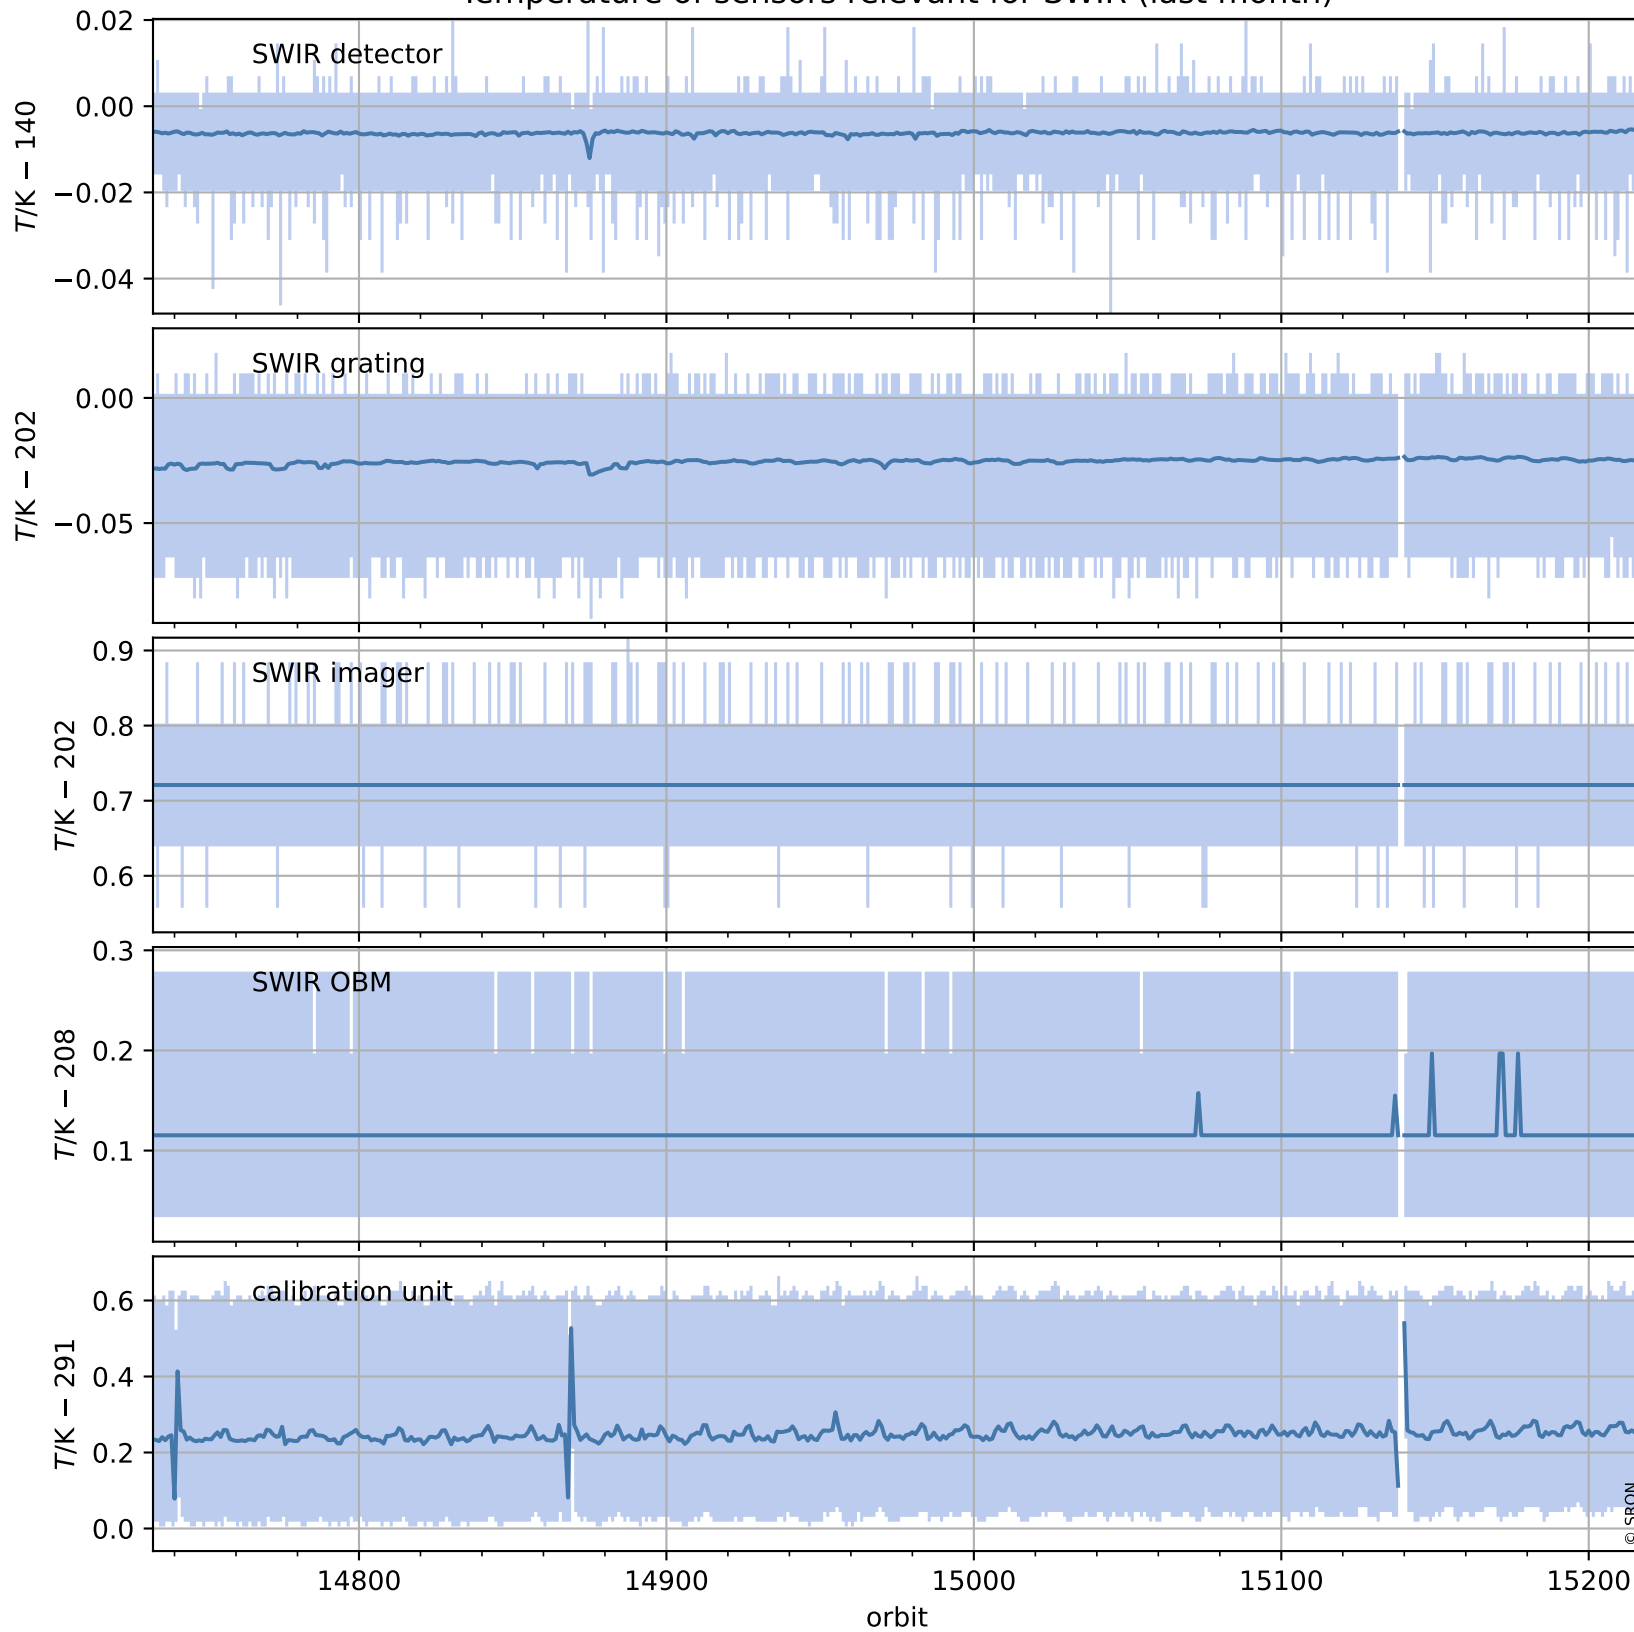

Tropomi SWIR housekeeping data

orbits : [15204, 15217]
coverage : 2020-09-19 / 2020-09-20
created : 2023-08-21T09:03:35

Temperature of sensors relevant for SWIR (one day)

Tropomi SWIR housekeeping data

orbits : [14733, 15217]
coverage : 2020-08-16 / 2020-09-20
created : 2023-08-21T09:03:36

Temperature of sensors relevant for SWIR (last month)

Tropomi SWIR housekeeping data

orbits : [15204, 15217]
coverage : 2020-09-19 / 2020-09-20
created : 2023-08-21T09:03:36

Current and duty cycle of 3 heaters relevant for SWIR (one day)

Tropomi SWIR housekeeping data

orbits : [14733, 15217]
coverage : 2020-08-16 / 2020-09-20
created : 2023-08-21T09:03:37

Current and duty cycle of 3 heaters relevant for SWIR (last month)

Tropomi SWIR housekeeping data

orbits : [15204, 15217]
coverage : 2020-09-19 / 2020-09-20
created : 2023-08-21T09:03:37

Temperature of sensors at the SWIR front-end electronics (one day)

Tropomi SWIR housekeeping data

orbits : [14733, 15217]
coverage : 2020-08-16 / 2020-09-20
created : 2023-08-21T09:03:37