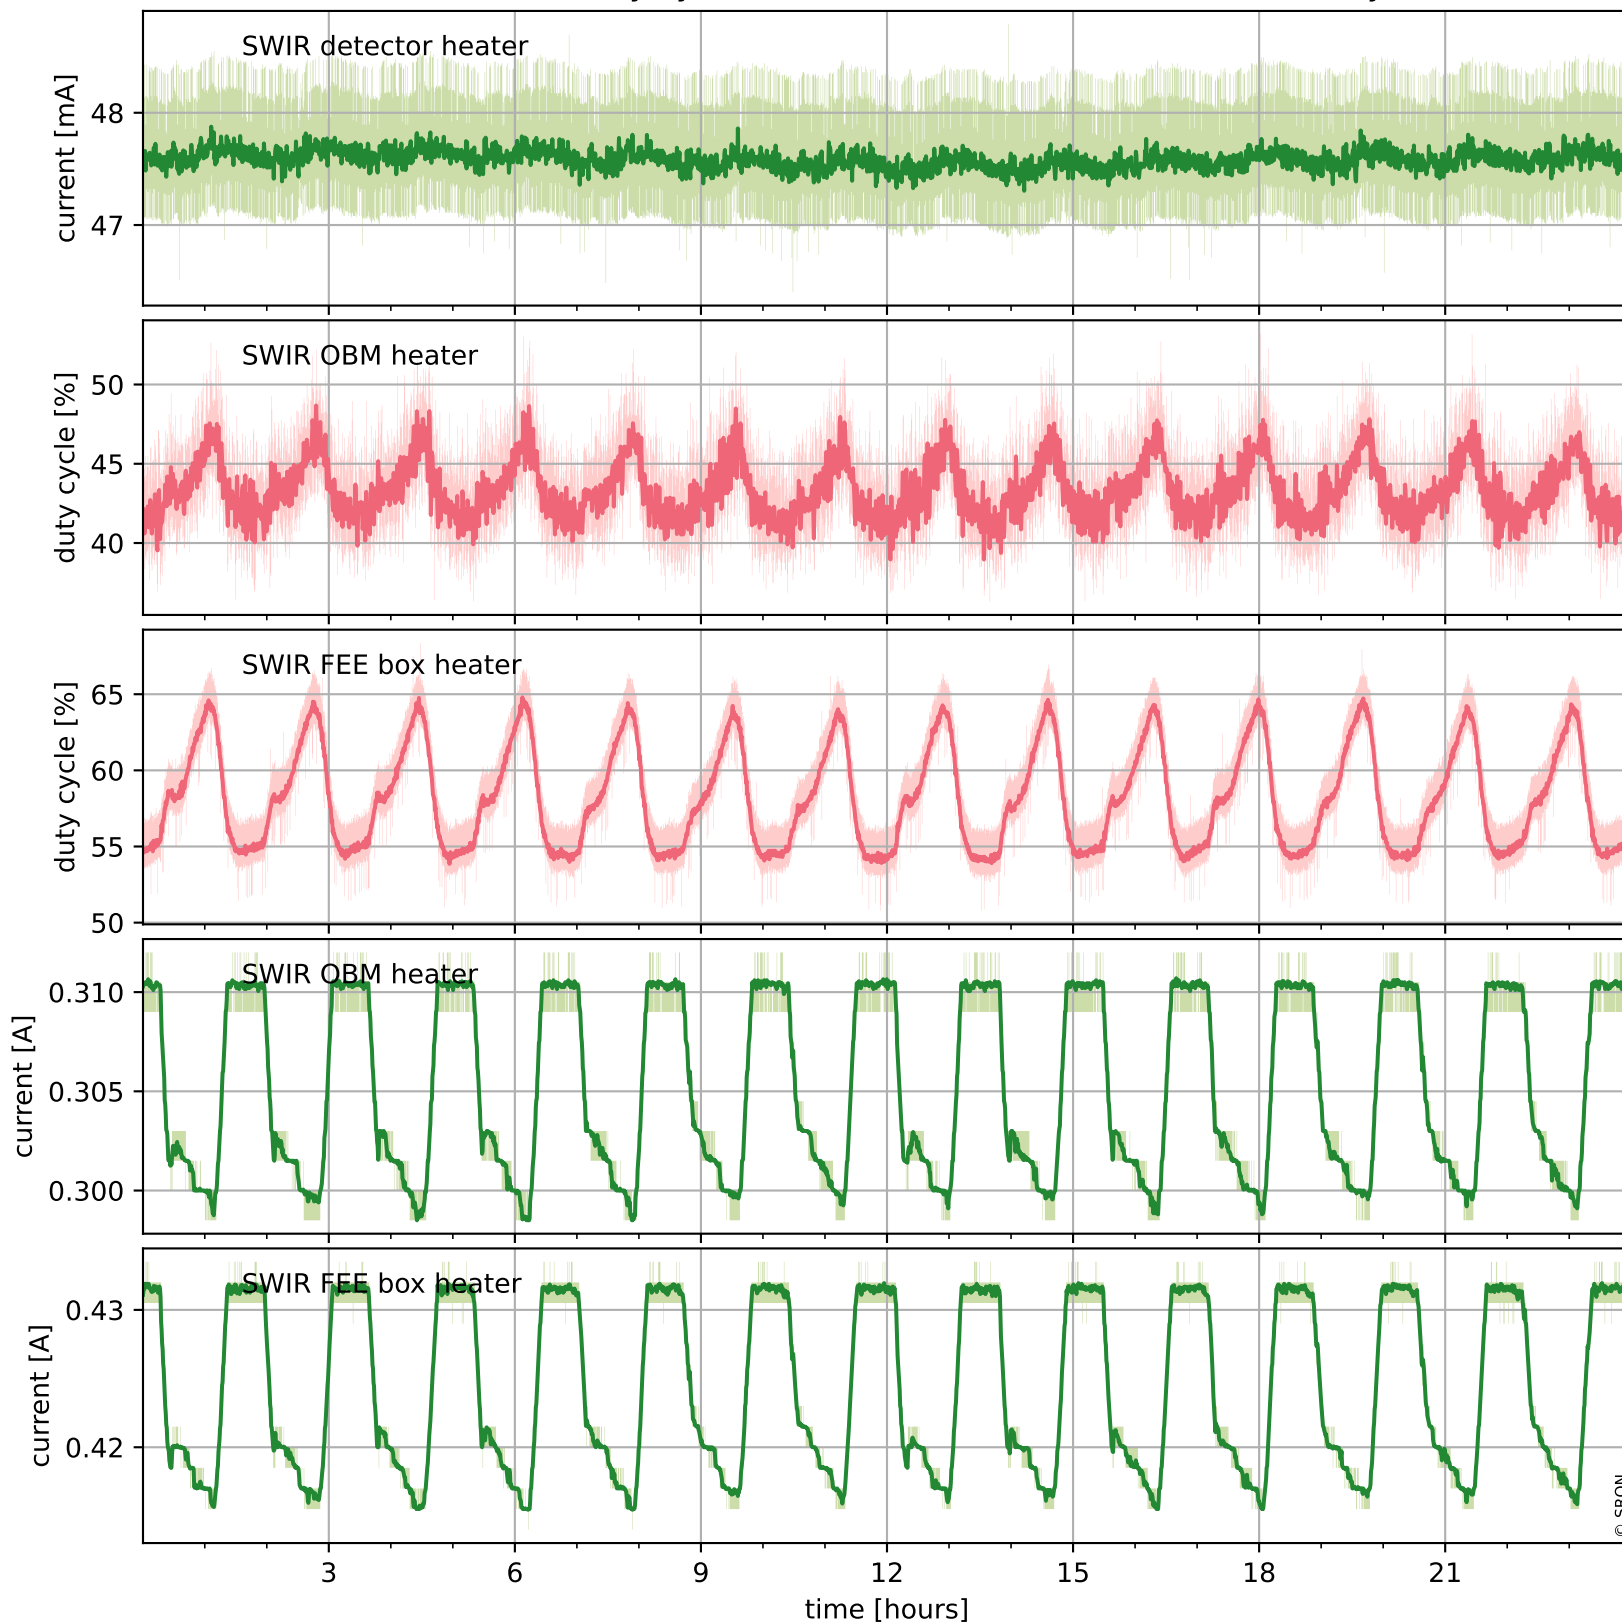

Tropomi SWIR housekeeping data

orbits : [15204, 15217]
coverage : 2020-09-19 / 2020-09-20
created : 2023-08-21T09:03:35

Temperature of sensors relevant for SWIR (one day)

Tropomi SWIR housekeeping data

orbits : [14733, 15217]
coverage : 2020-08-16 / 2020-09-20
created : 2023-08-21T09:03:36

Temperature of sensors relevant for SWIR (last month)

Tropomi SWIR housekeeping data

orbits : [15204, 15217]
coverage : 2020-09-19 / 2020-09-20
created : 2023-08-21T09:03:36

Current and duty cycle of 3 heaters relevant for SWIR (one day)

Tropomi SWIR housekeeping data

orbits : [14733, 15217]
coverage : 2020-08-16 / 2020-09-20
created : 2023-08-21T09:03:37

Current and duty cycle of 3 heaters relevant for SWIR (last month)

Tropomi SWIR housekeeping data

orbits : [15204, 15217]
coverage : 2020-09-19 / 2020-09-20
created : 2023-08-21T09:03:37

Temperature of sensors at the SWIR front-end electronics (one day)

Tropomi SWIR housekeeping data

orbits : [14733, 15217]
coverage : 2020-08-16 / 2020-09-20
created : 2023-08-21T09:03:37