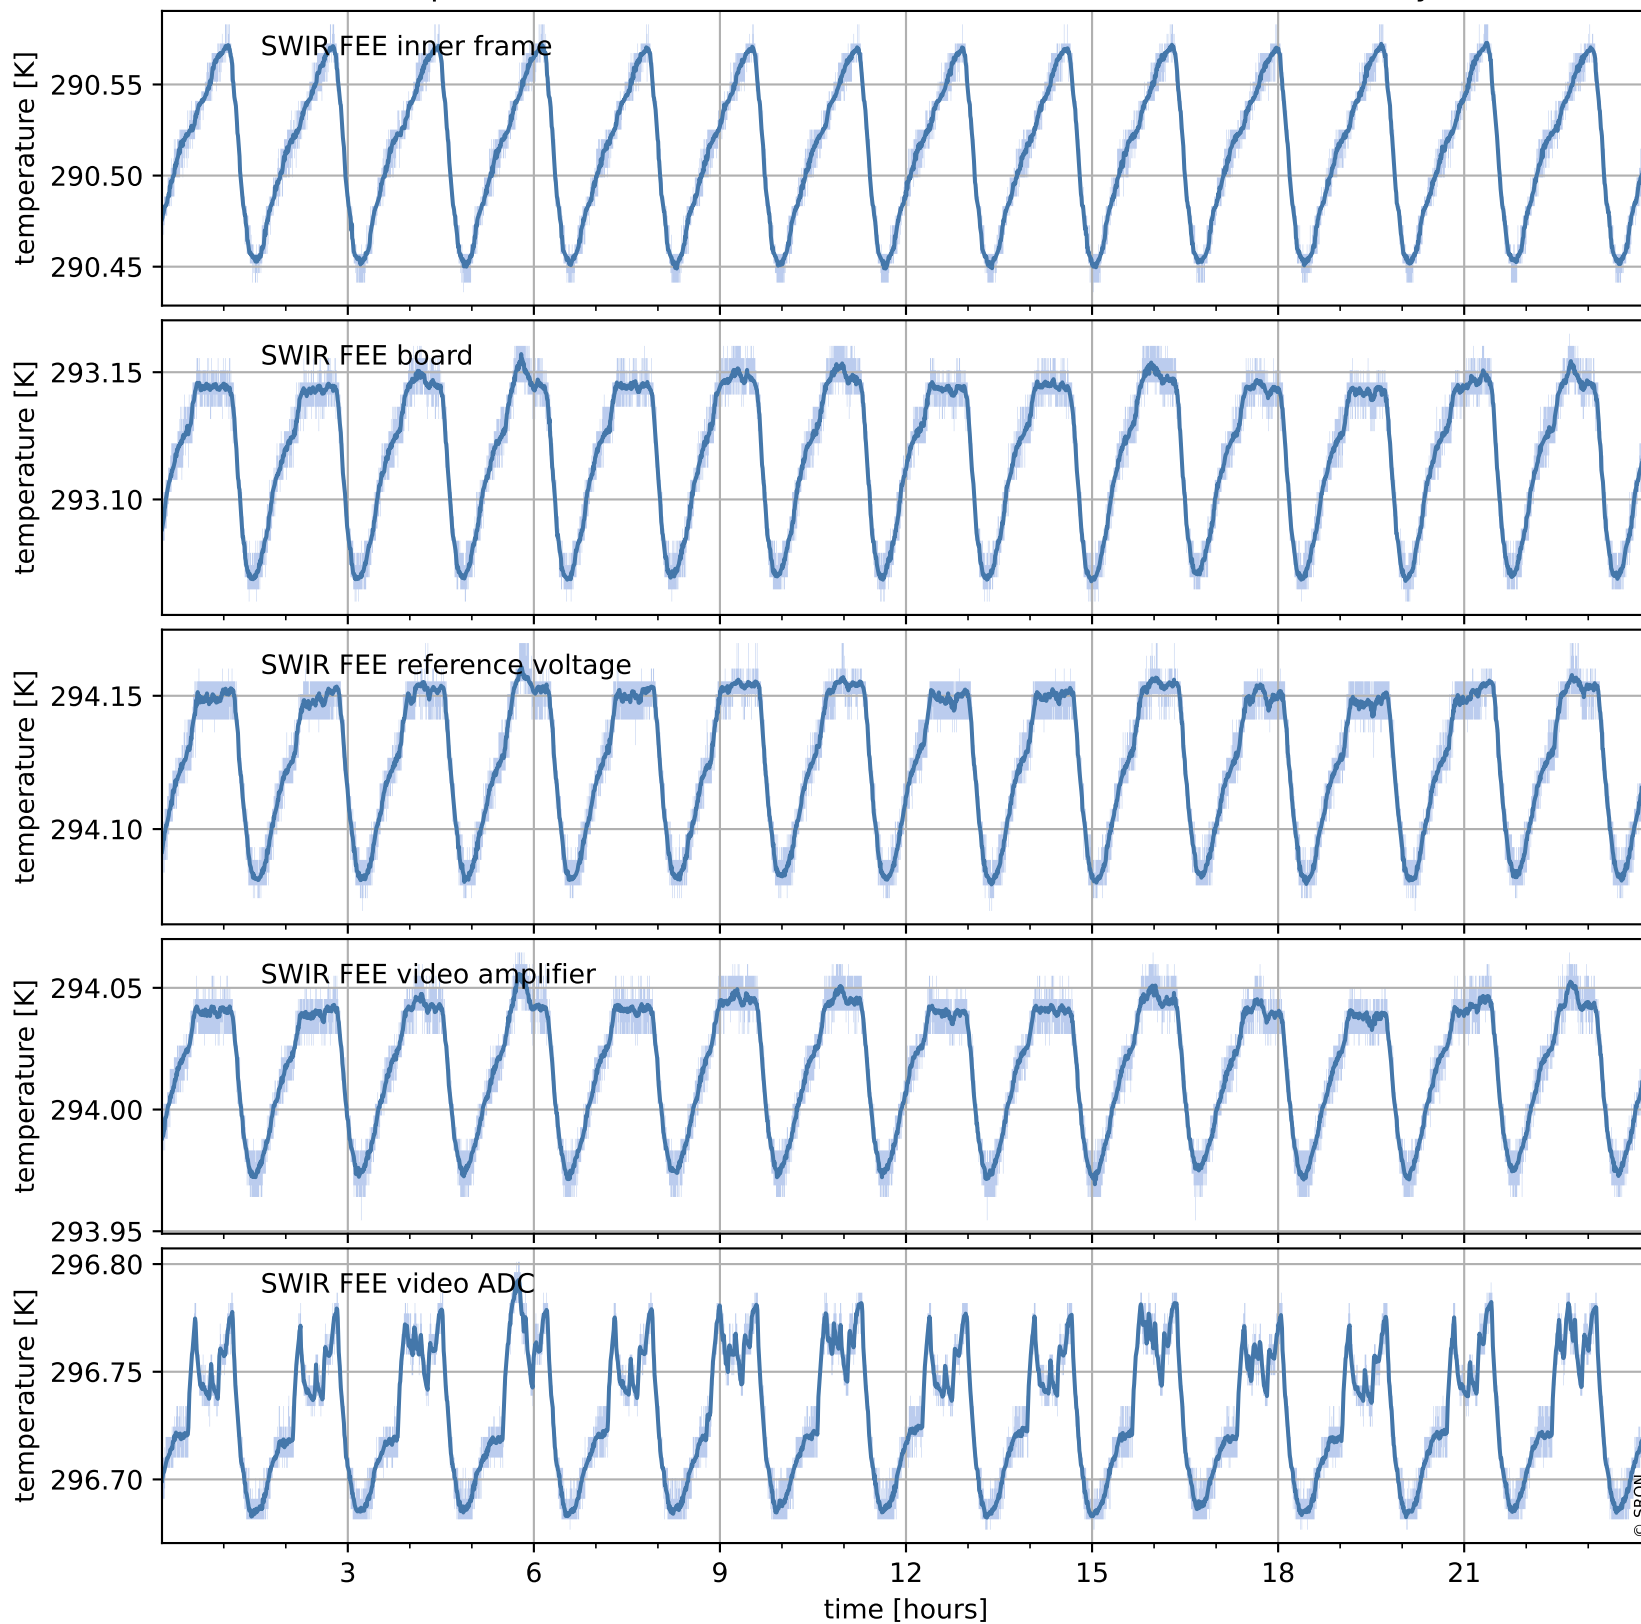

Tropomi SWIR housekeeping data

orbits : [15204, 15217]
coverage : 2020-09-19 / 2020-09-20
created : 2023-08-21T09:03:35

Temperature of sensors relevant for SWIR (one day)

Tropomi SWIR housekeeping data

orbits : [14733, 15217]
coverage : 2020-08-16 / 2020-09-20
created : 2023-08-21T09:03:36

Temperature of sensors relevant for SWIR (last month)

Tropomi SWIR housekeeping data

orbits : [15204, 15217]
coverage : 2020-09-19 / 2020-09-20
created : 2023-08-21T09:03:36

Current and duty cycle of 3 heaters relevant for SWIR (one day)

Tropomi SWIR housekeeping data

orbits : [14733, 15217]
coverage : 2020-08-16 / 2020-09-20
created : 2023-08-21T09:03:37

Current and duty cycle of 3 heaters relevant for SWIR (last month)

Tropomi SWIR housekeeping data

orbits : [15204, 15217]
coverage : 2020-09-19 / 2020-09-20
created : 2023-08-21T09:03:37

Temperature of sensors at the SWIR front-end electronics (one day)

Tropomi SWIR housekeeping data

orbits : [14733, 15217]
coverage : 2020-08-16 / 2020-09-20
created : 2023-08-21T09:03:37