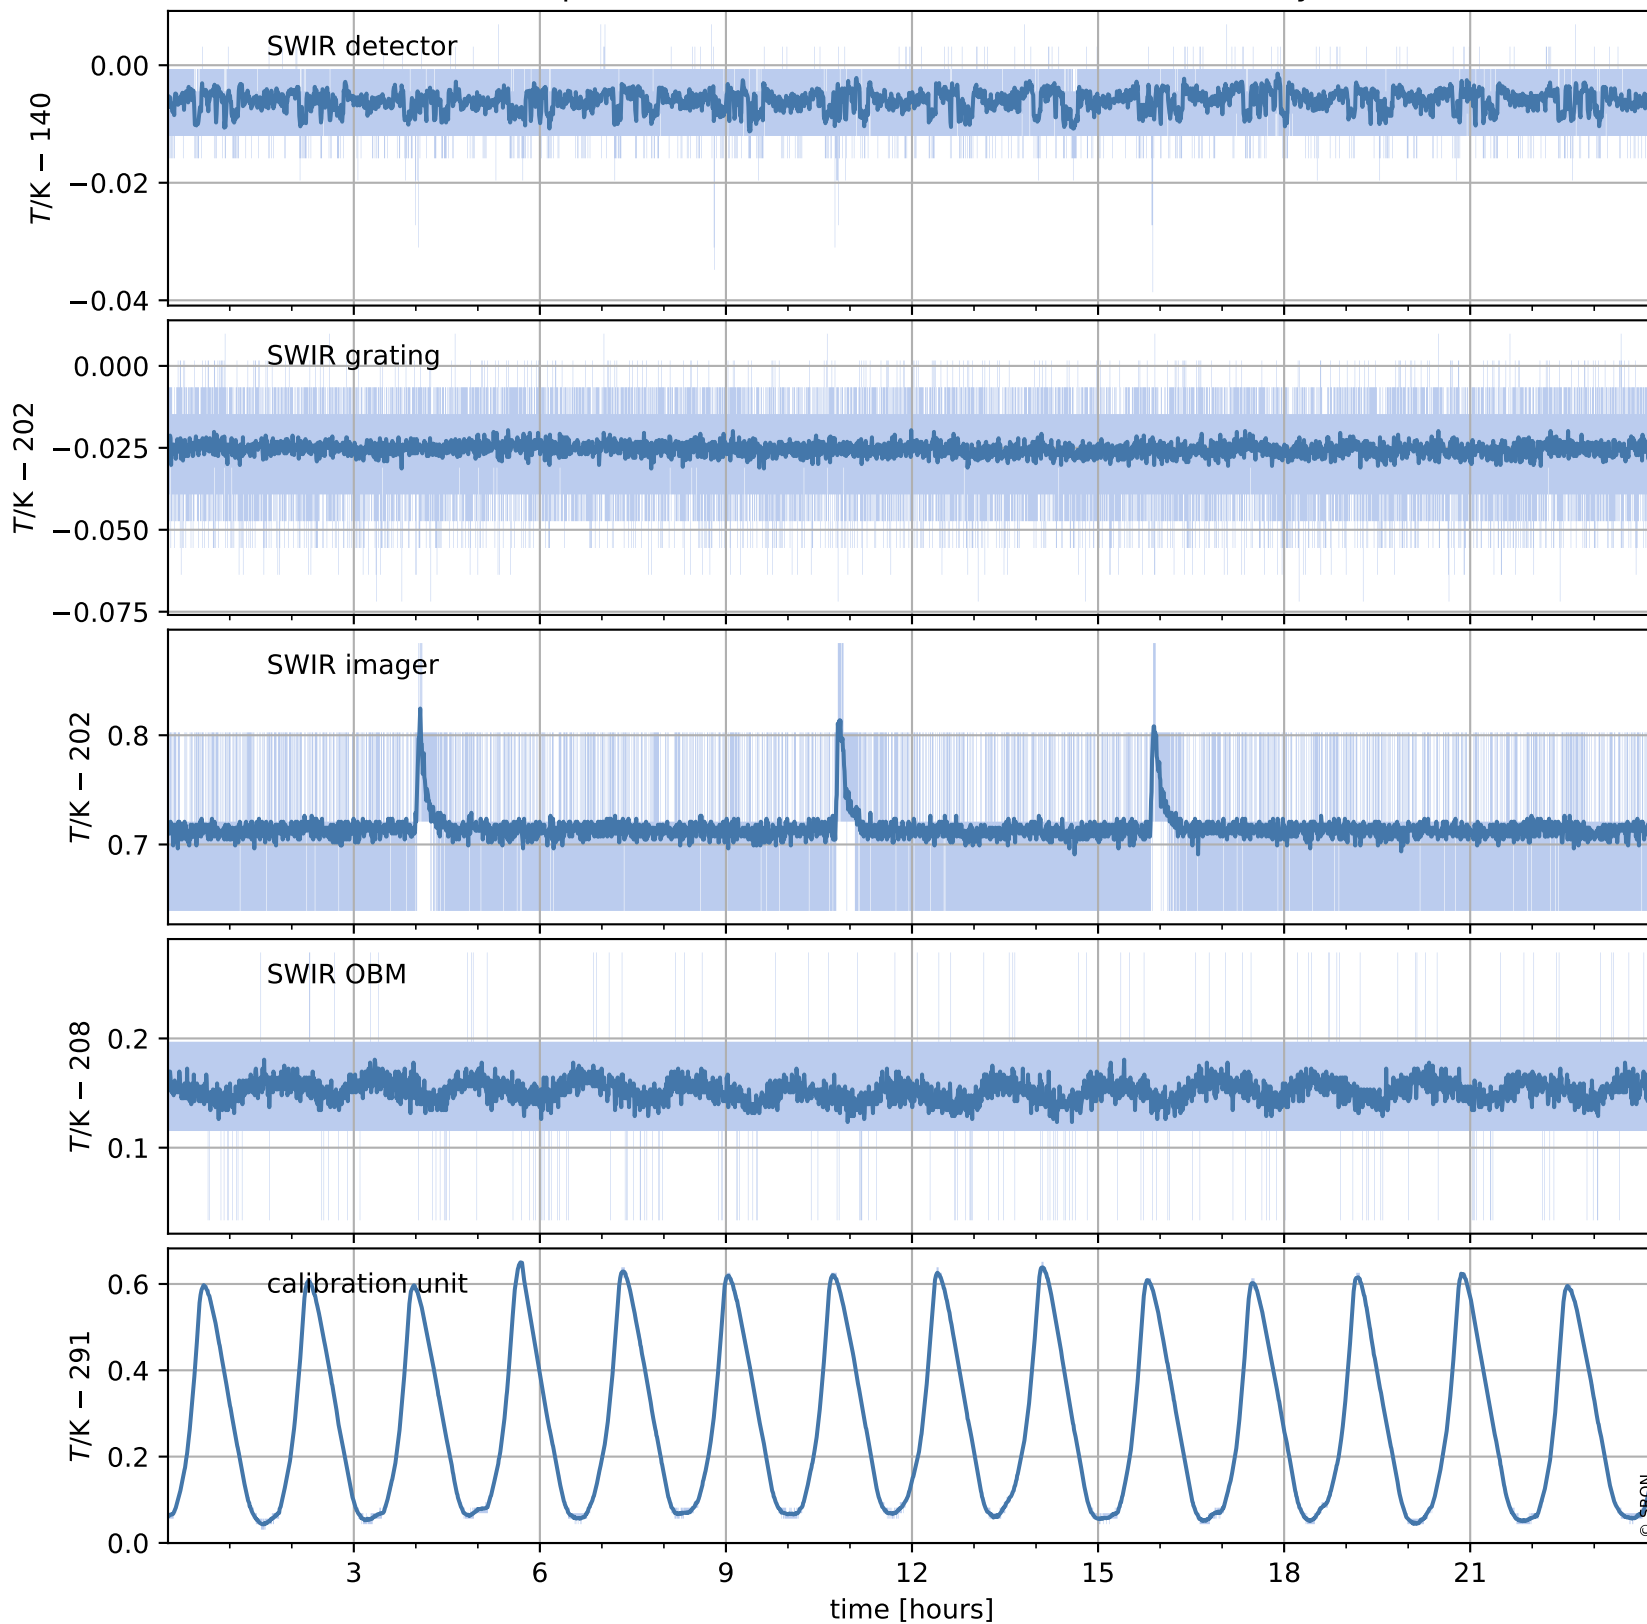

Tropomi SWIR housekeeping data

orbits : [15204, 15217]
coverage : 2020-09-19 / 2020-09-20
created : 2023-08-21T09:03:35

Temperature of sensors relevant for SWIR (one day)

Tropomi SWIR housekeeping data

orbits : [14733, 15217]
coverage : 2020-08-16 / 2020-09-20
created : 2023-08-21T09:03:36

Temperature of sensors relevant for SWIR (last month)

Tropomi SWIR housekeeping data

orbits : [15204, 15217]
coverage : 2020-09-19 / 2020-09-20
created : 2023-08-21T09:03:36

Current and duty cycle of 3 heaters relevant for SWIR (one day)

Tropomi SWIR housekeeping data

orbits : [14733, 15217]
coverage : 2020-08-16 / 2020-09-20
created : 2023-08-21T09:03:37

Current and duty cycle of 3 heaters relevant for SWIR (last month)

Tropomi SWIR housekeeping data

orbits : [15204, 15217]
coverage : 2020-09-19 / 2020-09-20
created : 2023-08-21T09:03:37

Temperature of sensors at the SWIR front-end electronics (one day)

Tropomi SWIR housekeeping data

orbits : [14733, 15217]
coverage : 2020-08-16 / 2020-09-20
created : 2023-08-21T09:03:37