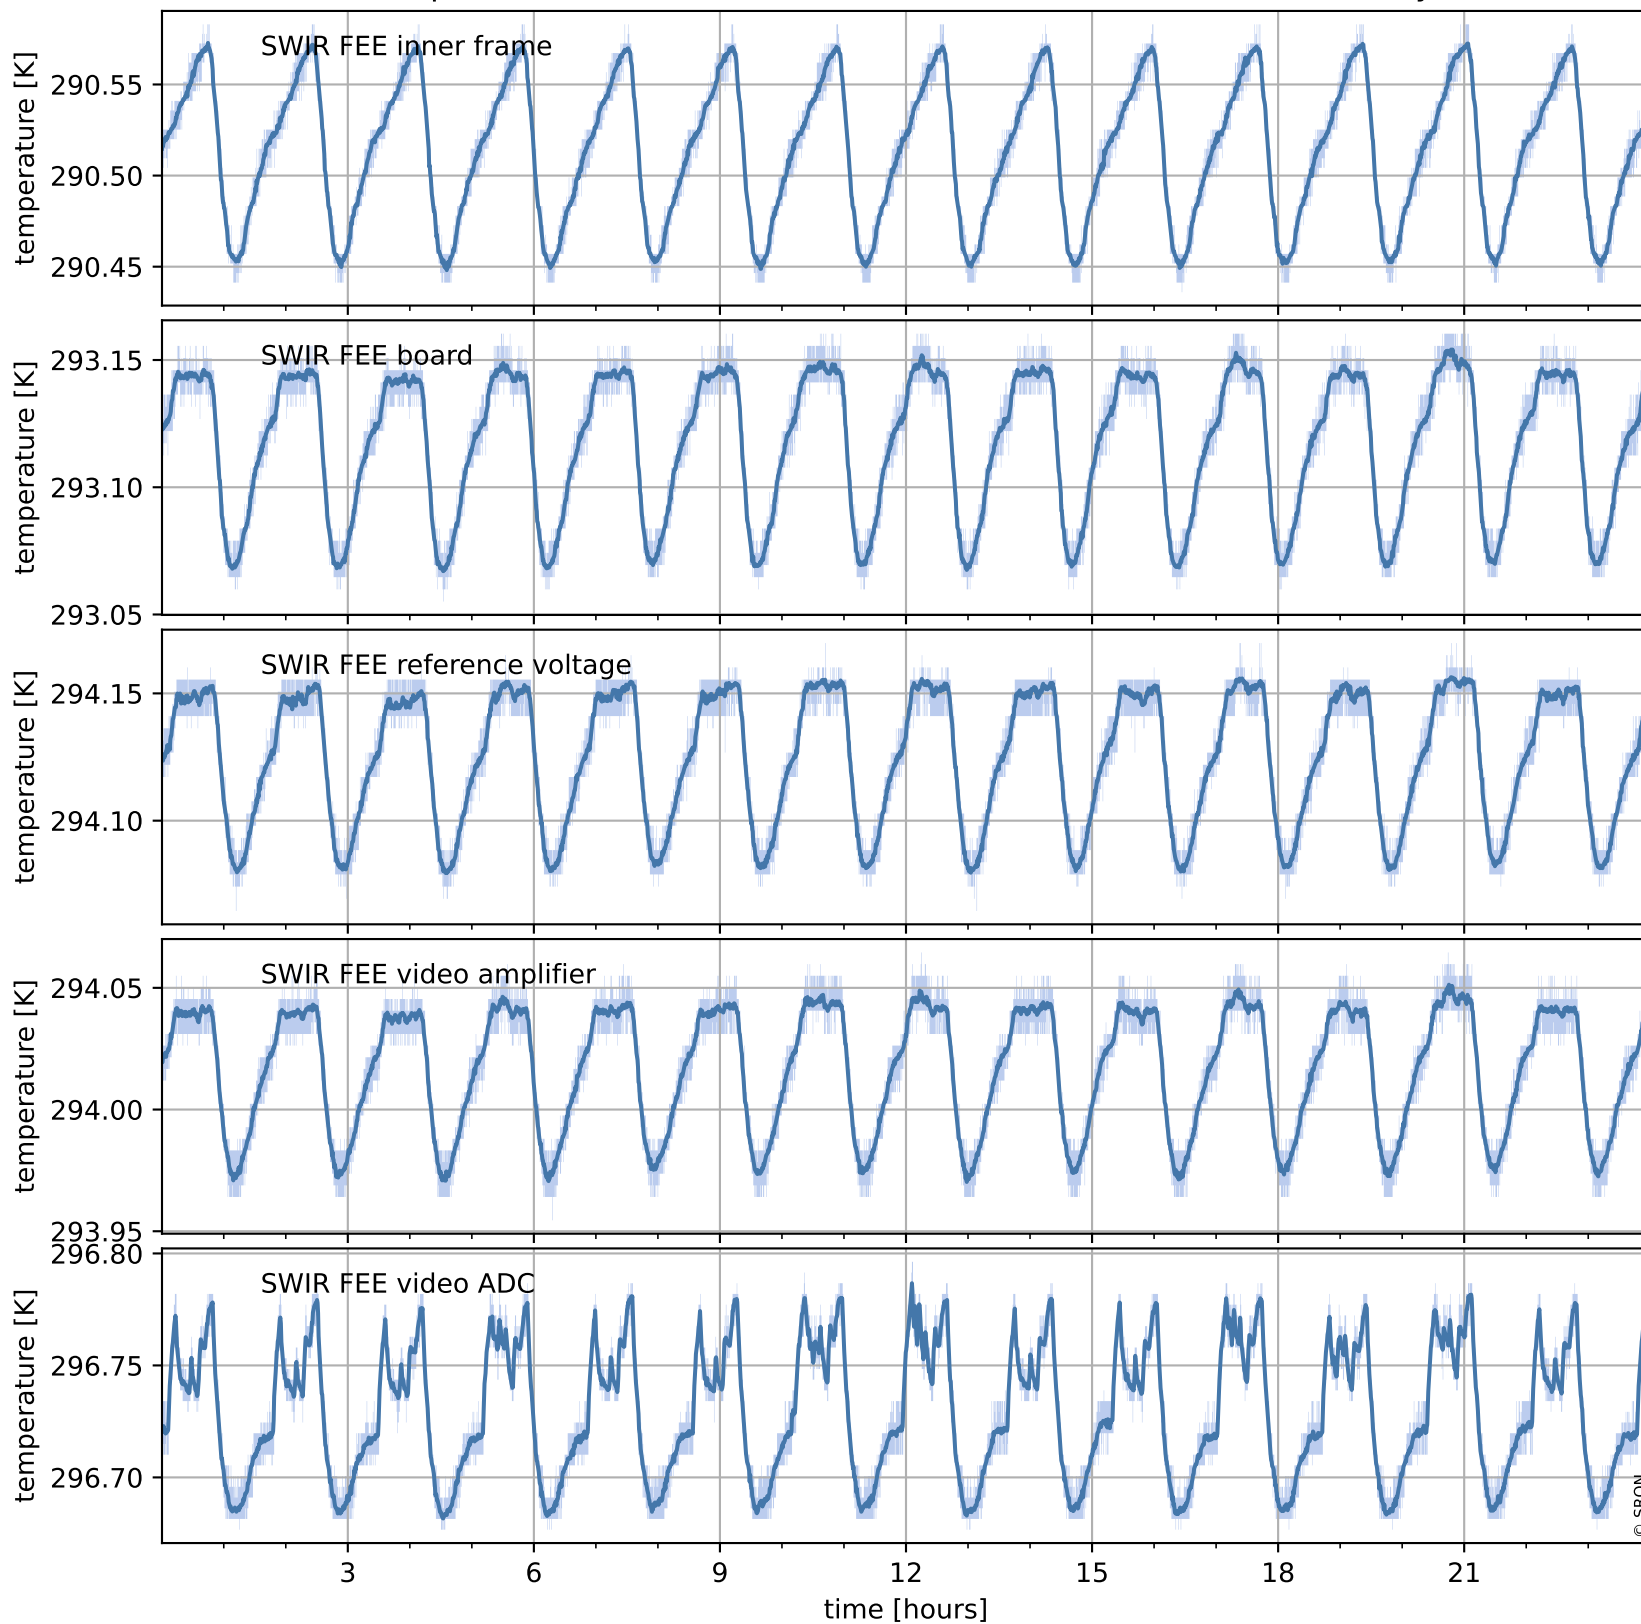

Tropomi SWIR housekeeping data

orbits : [15218, 15231]
coverage : 2020-09-20 / 2020-09-21
created : 2023-08-21T09:03:38

Temperature of sensors relevant for SWIR (one day)

Tropomi SWIR housekeeping data

orbits : [14747, 15231]
coverage : 2020-08-17 / 2020-09-21
created : 2023-08-21T09:03:38

Temperature of sensors relevant for SWIR (last month)

Tropomi SWIR housekeeping data

orbits : [15218, 15231]
coverage : 2020-09-20 / 2020-09-21
created : 2023-08-21T09:03:38

Current and duty cycle of 3 heaters relevant for SWIR (one day)

Tropomi SWIR housekeeping data

orbits : [14747, 15231]
coverage : 2020-08-17 / 2020-09-21
created : 2023-08-21T09:03:39

Current and duty cycle of 3 heaters relevant for SWIR (last month)

Tropomi SWIR housekeeping data

orbits : [15218, 15231]
coverage : 2020-09-20 / 2020-09-21
created : 2023-08-21T09:03:39

Temperature of sensors at the SWIR front-end electronics (one day)

Tropomi SWIR housekeeping data

orbits : [14747, 15231]
coverage : 2020-08-17 / 2020-09-21
created : 2023-08-21T09:03:40