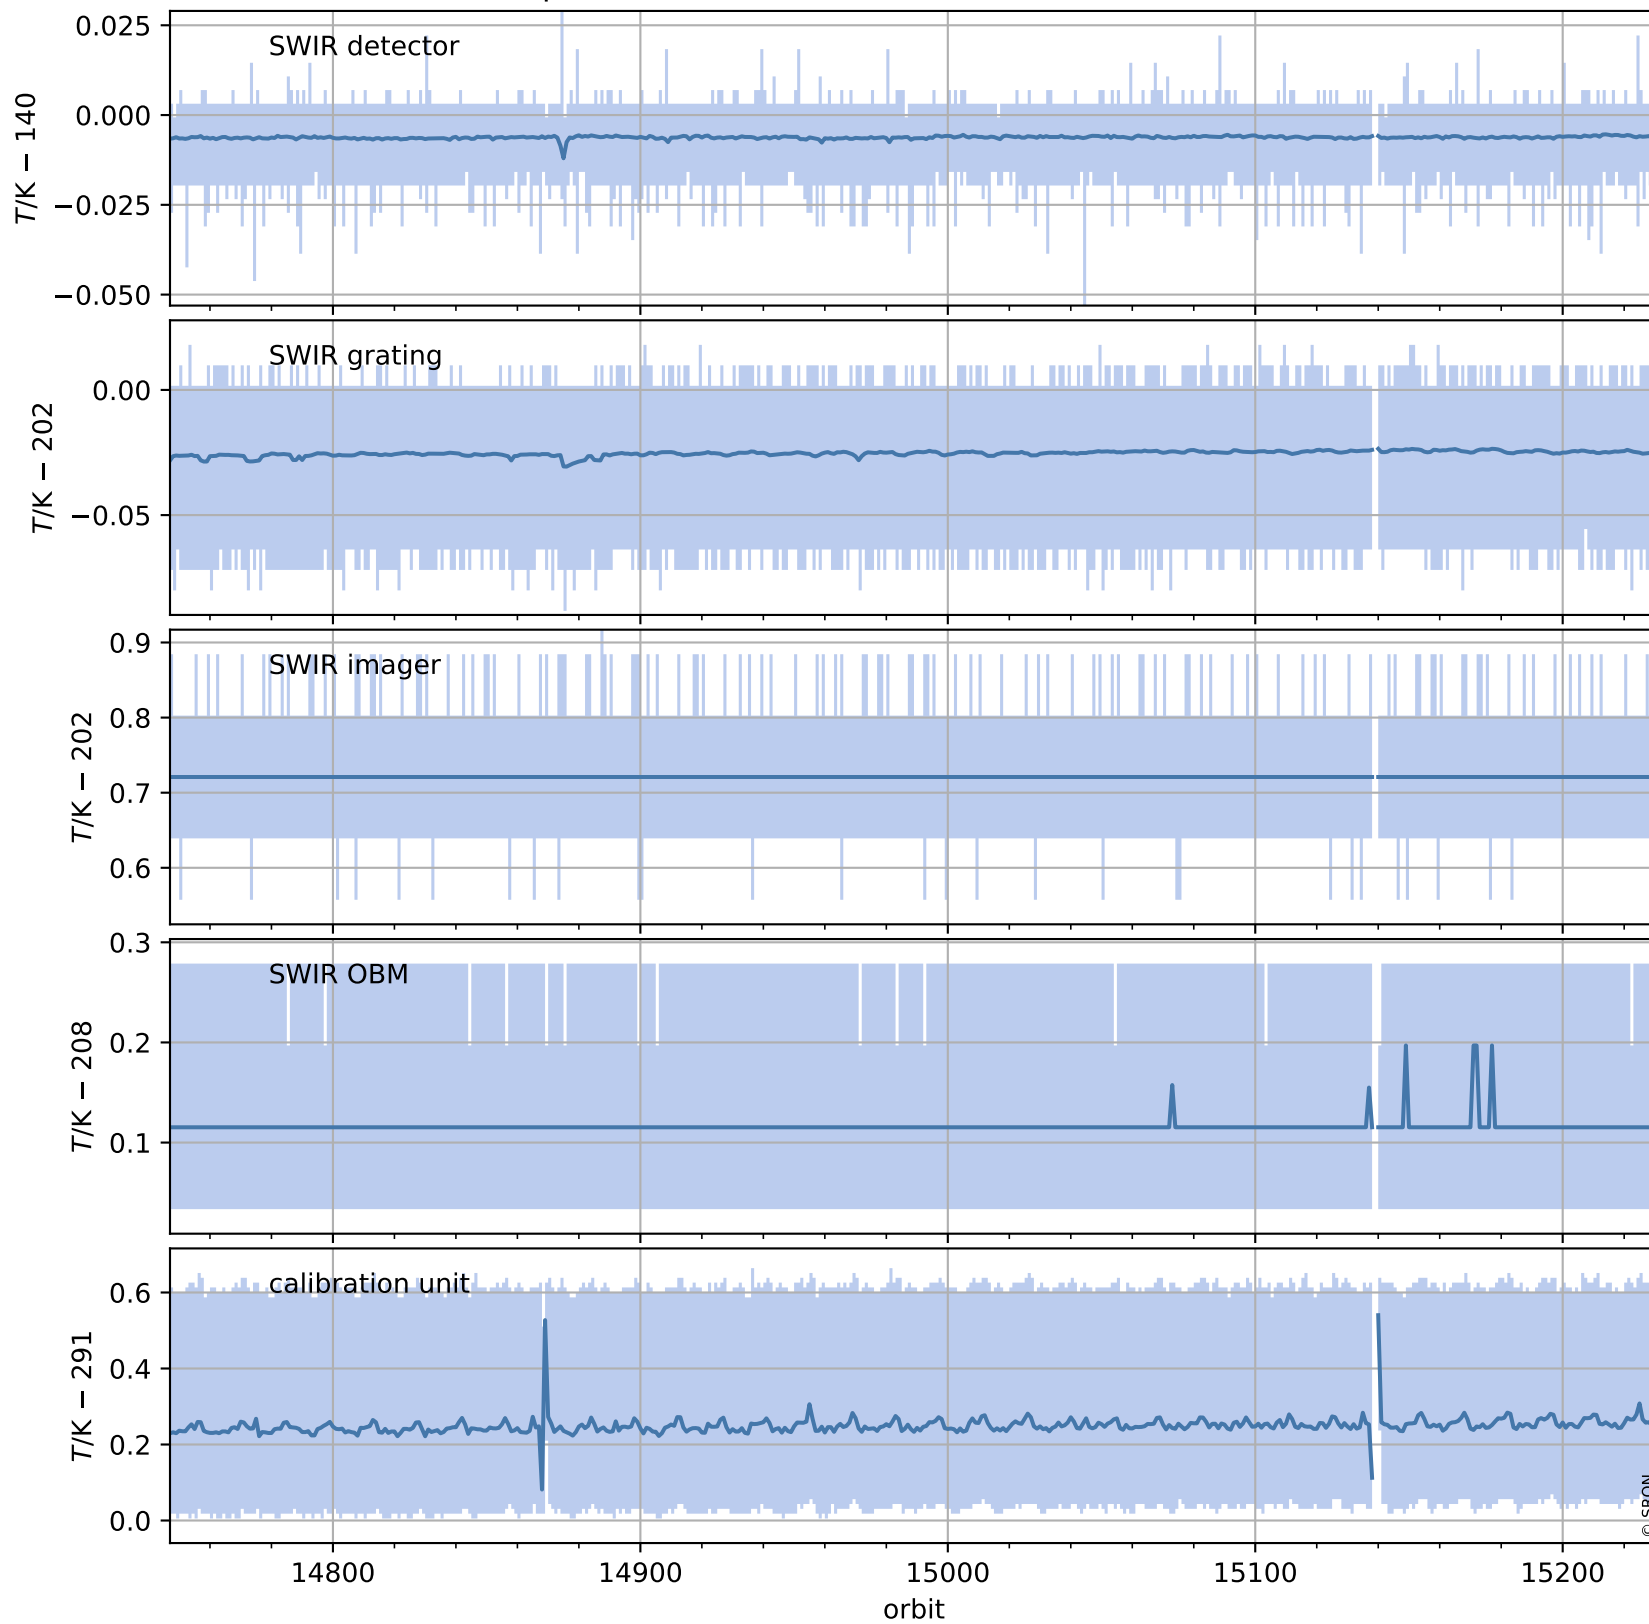

Tropomi SWIR housekeeping data

orbits : [15218, 15231]
coverage : 2020-09-20 / 2020-09-21
created : 2023-08-21T09:03:38

Temperature of sensors relevant for SWIR (one day)

Tropomi SWIR housekeeping data

orbits : [14747, 15231]
coverage : 2020-08-17 / 2020-09-21
created : 2023-08-21T09:03:38

Temperature of sensors relevant for SWIR (last month)

Tropomi SWIR housekeeping data

orbits : [15218, 15231]
coverage : 2020-09-20 / 2020-09-21
created : 2023-08-21T09:03:38

Current and duty cycle of 3 heaters relevant for SWIR (one day)

Tropomi SWIR housekeeping data

orbits : [14747, 15231]
coverage : 2020-08-17 / 2020-09-21
created : 2023-08-21T09:03:39

Current and duty cycle of 3 heaters relevant for SWIR (last month)

Tropomi SWIR housekeeping data

orbits : [15218, 15231]
coverage : 2020-09-20 / 2020-09-21
created : 2023-08-21T09:03:39

Temperature of sensors at the SWIR front-end electronics (one day)

Tropomi SWIR housekeeping data

orbits : [14747, 15231]
coverage : 2020-08-17 / 2020-09-21
created : 2023-08-21T09:03:40