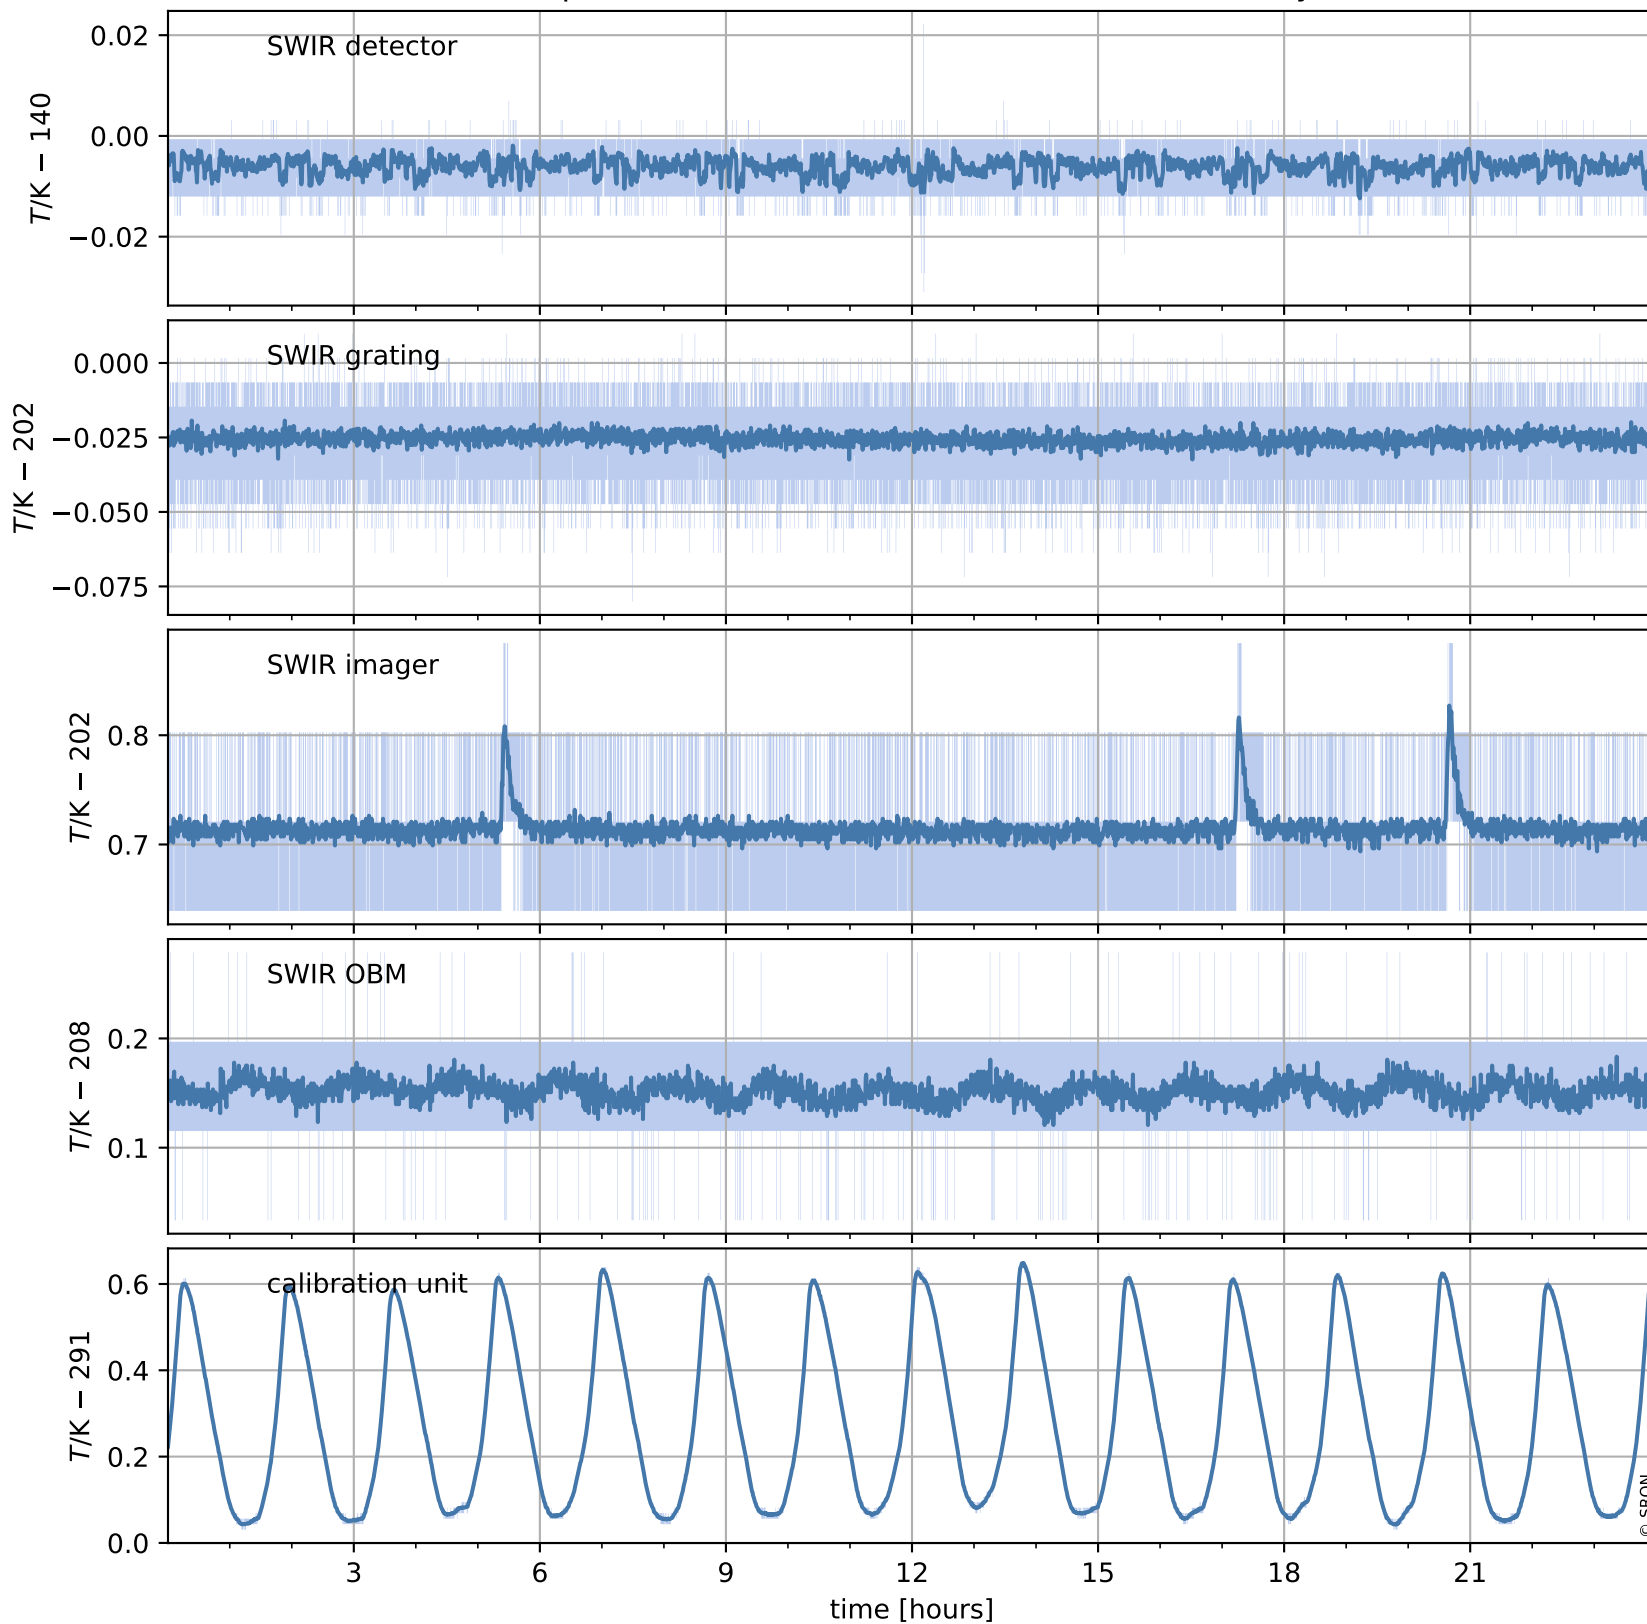

Tropomi SWIR housekeeping data

orbits : [15218, 15231]
coverage : 2020-09-20 / 2020-09-21
created : 2023-08-21T09:03:38

Temperature of sensors relevant for SWIR (one day)

Tropomi SWIR housekeeping data

orbits : [14747, 15231]
coverage : 2020-08-17 / 2020-09-21
created : 2023-08-21T09:03:38

Temperature of sensors relevant for SWIR (last month)

Tropomi SWIR housekeeping data

orbits : [15218, 15231]
coverage : 2020-09-20 / 2020-09-21
created : 2023-08-21T09:03:38

Current and duty cycle of 3 heaters relevant for SWIR (one day)

Tropomi SWIR housekeeping data

orbits : [14747, 15231]
coverage : 2020-08-17 / 2020-09-21
created : 2023-08-21T09:03:39

Current and duty cycle of 3 heaters relevant for SWIR (last month)

Tropomi SWIR housekeeping data