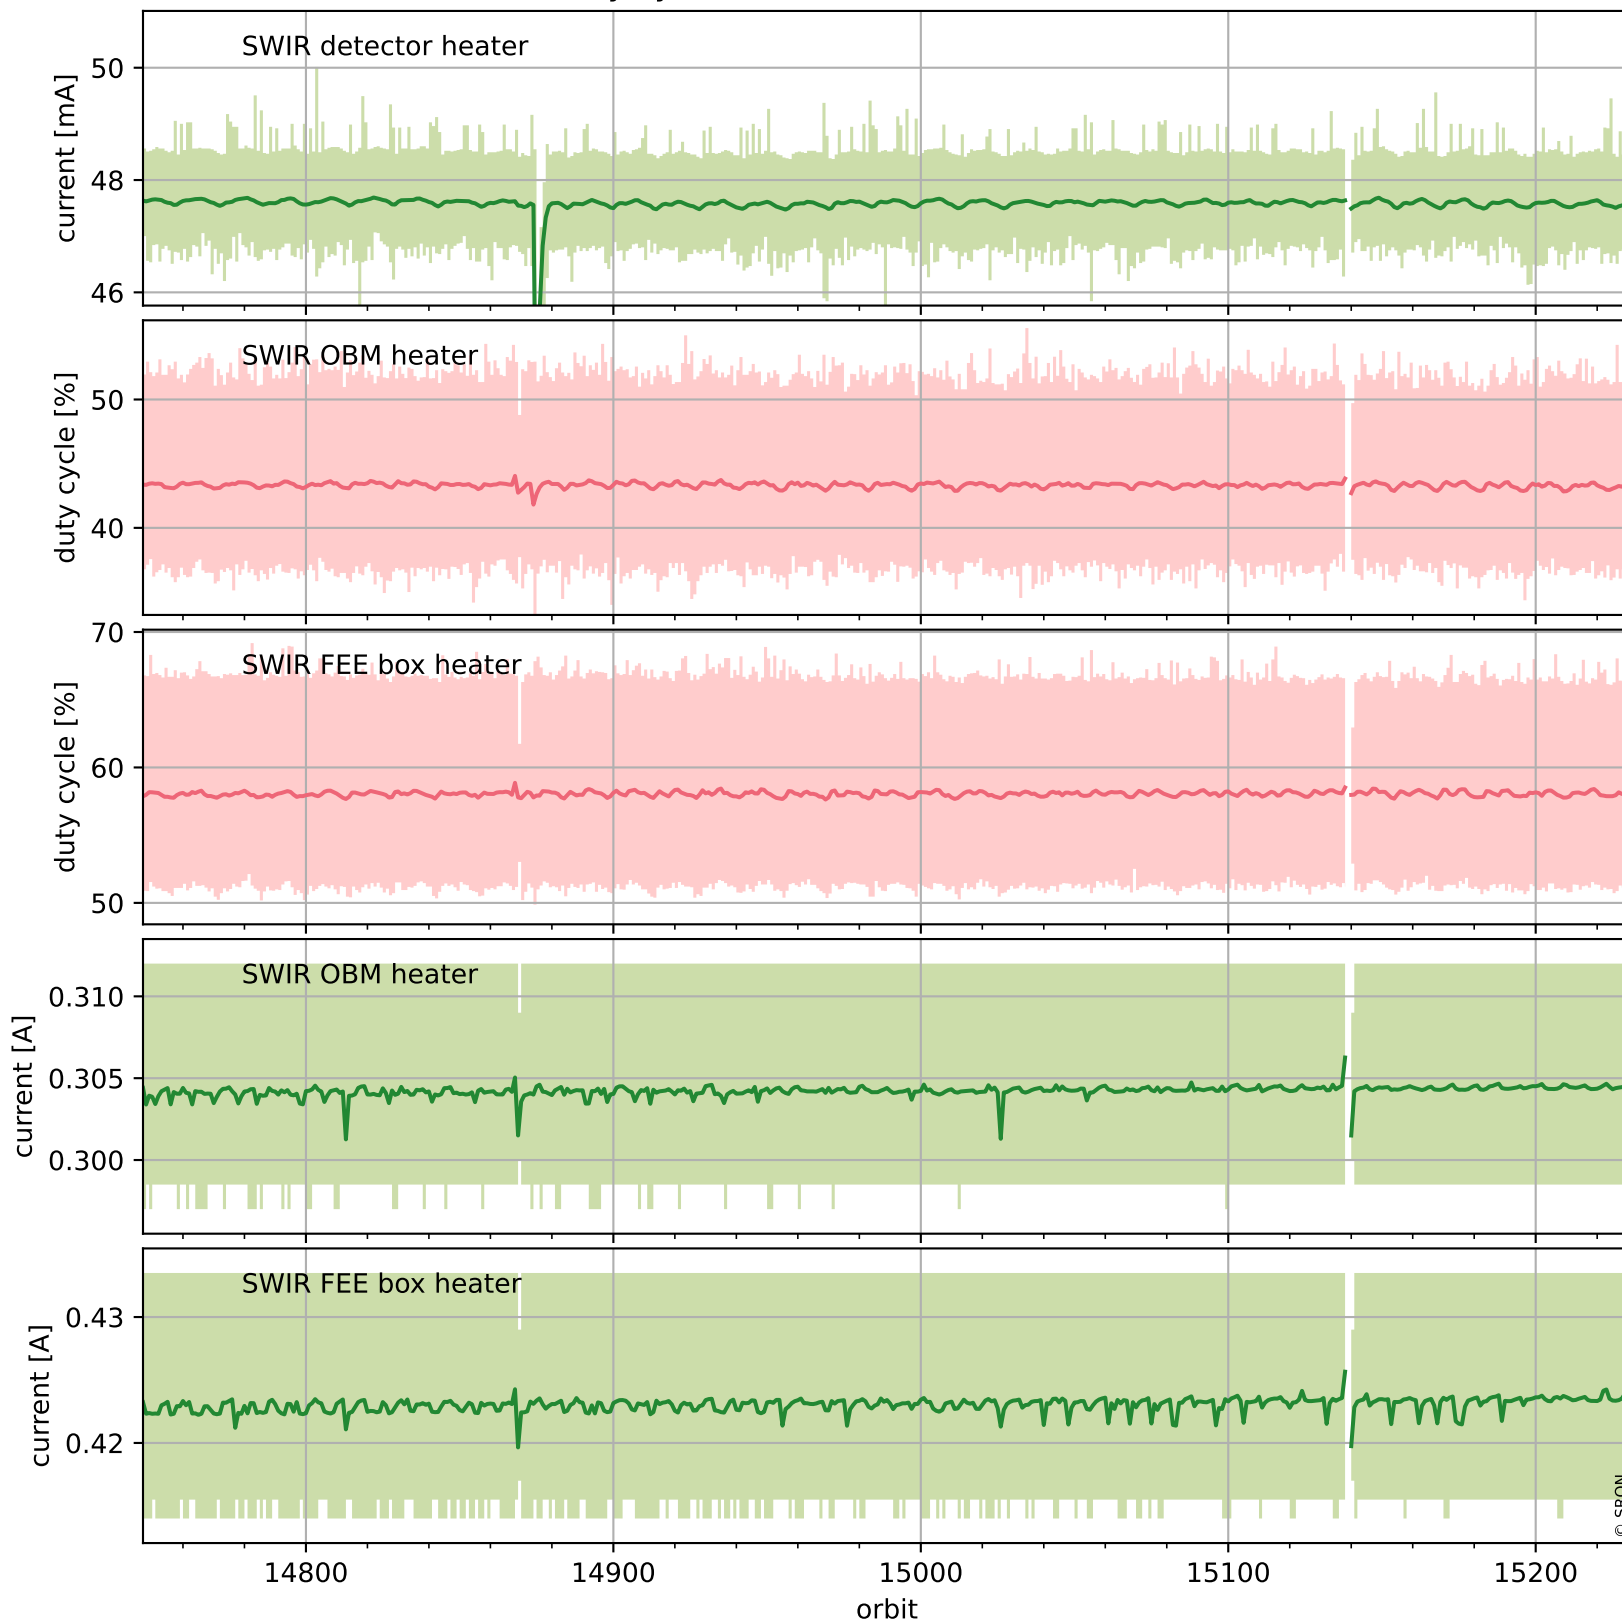

Tropomi SWIR housekeeping data

orbits : [15218, 15231]
coverage : 2020-09-20 / 2020-09-21
created : 2023-08-21T09:03:38

Temperature of sensors relevant for SWIR (one day)

Tropomi SWIR housekeeping data

orbits : [14747, 15231]
coverage : 2020-08-17 / 2020-09-21
created : 2023-08-21T09:03:38

Temperature of sensors relevant for SWIR (last month)

Tropomi SWIR housekeeping data

orbits : [15218, 15231]
coverage : 2020-09-20 / 2020-09-21
created : 2023-08-21T09:03:38

Current and duty cycle of 3 heaters relevant for SWIR (one day)

Tropomi SWIR housekeeping data

orbits : [14747, 15231]
coverage : 2020-08-17 / 2020-09-21
created : 2023-08-21T09:03:39

Current and duty cycle of 3 heaters relevant for SWIR (last month)

Tropomi SWIR housekeeping data

orbits : [15218, 15231]
coverage : 2020-09-20 / 2020-09-21
created : 2023-08-21T09:03:39

Temperature of sensors at the SWIR front-end electronics (one day)

Tropomi SWIR housekeeping data

orbits : [14747, 15231]
coverage : 2020-08-17 / 2020-09-21
created : 2023-08-21T09:03:40