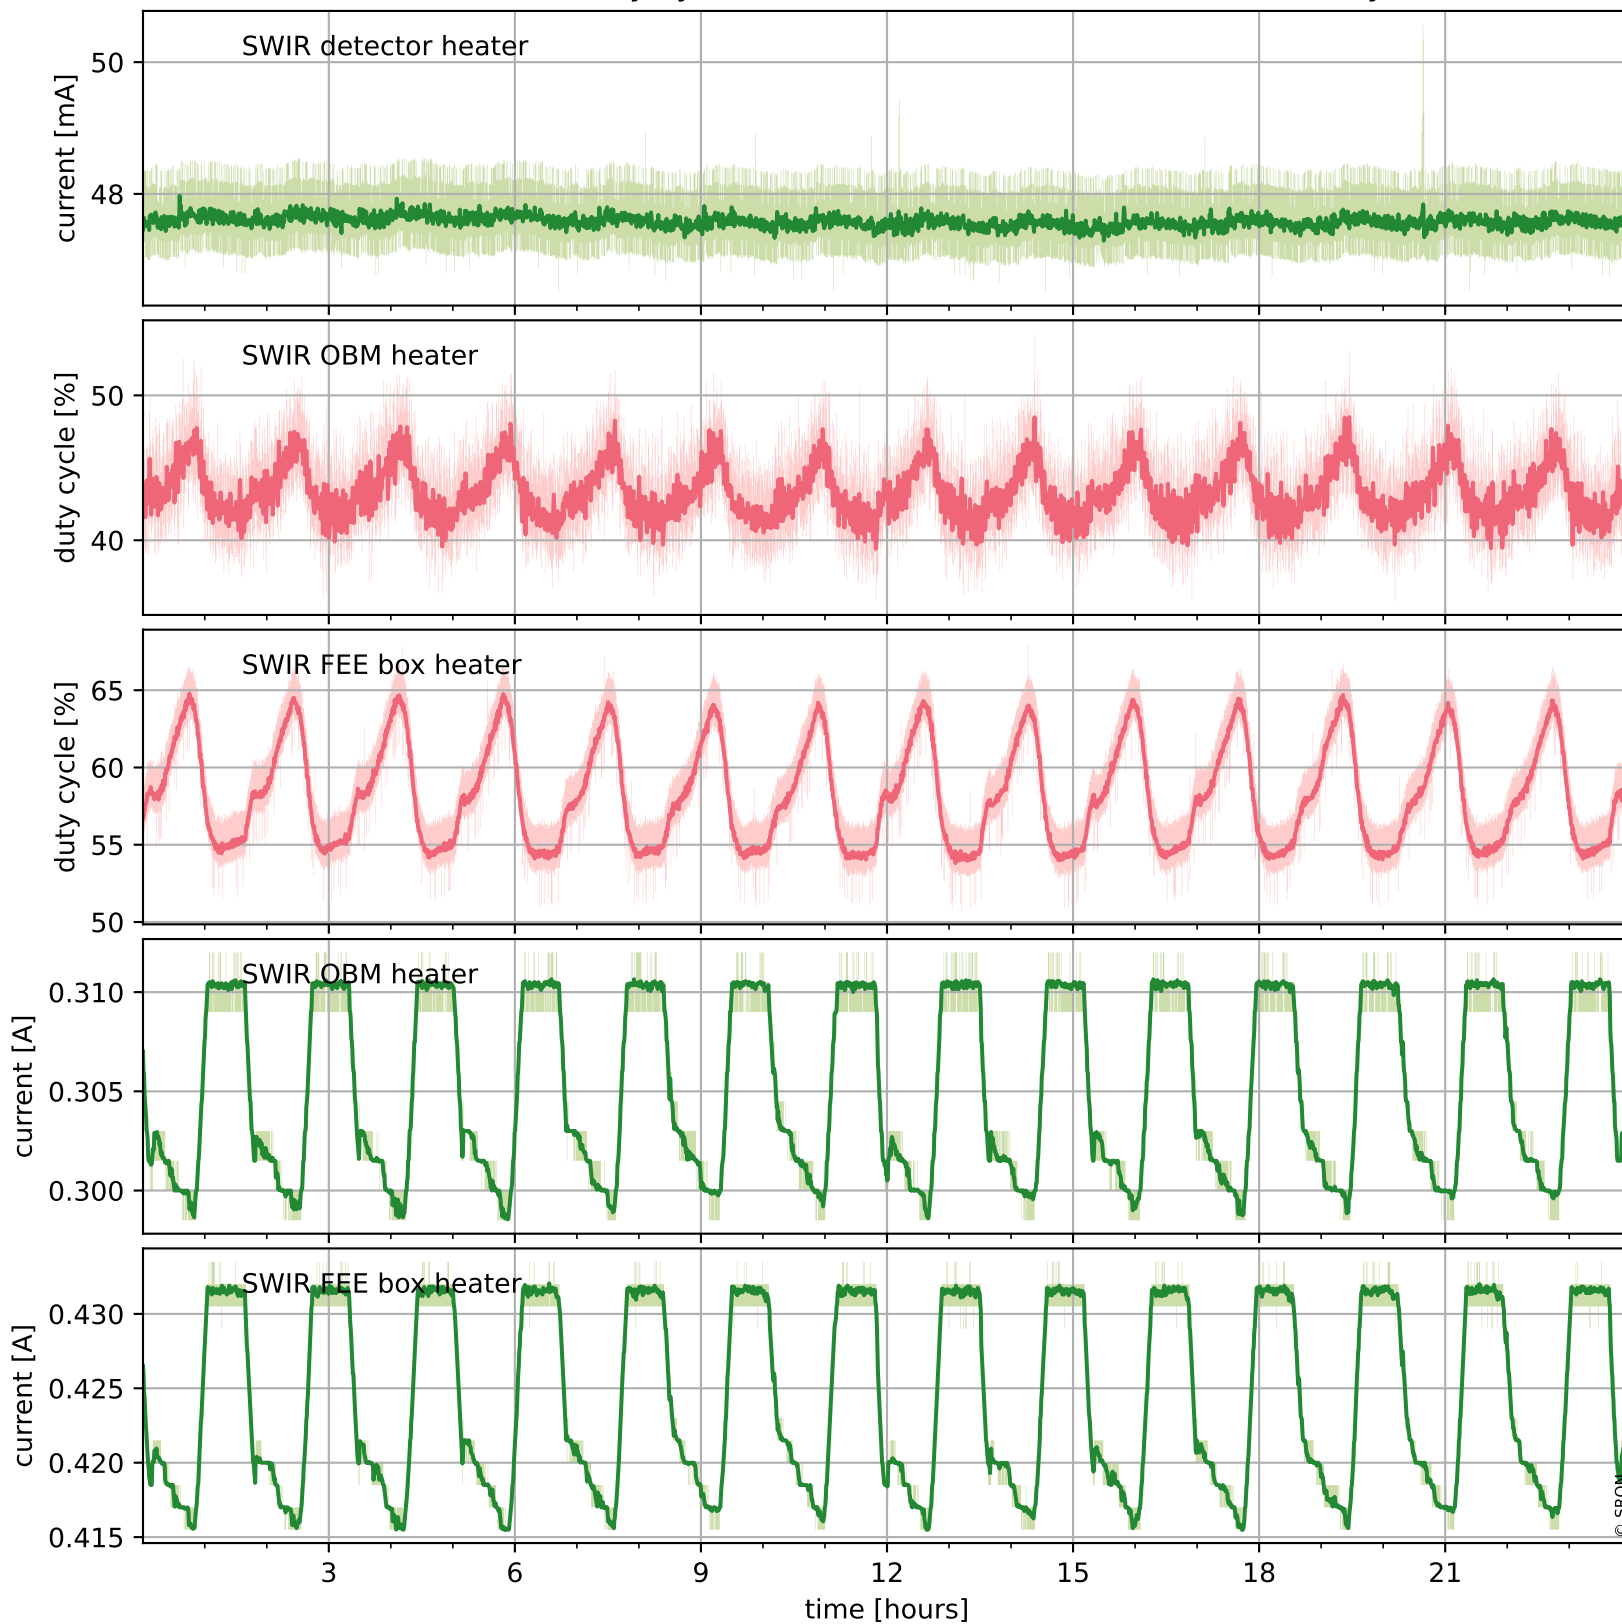

Tropomi SWIR housekeeping data

orbits : [15218, 15231]
coverage : 2020-09-20 / 2020-09-21
created : 2023-08-21T09:03:38

Temperature of sensors relevant for SWIR (one day)

Tropomi SWIR housekeeping data

orbits : [14747, 15231]
coverage : 2020-08-17 / 2020-09-21
created : 2023-08-21T09:03:38

Temperature of sensors relevant for SWIR (last month)

Tropomi SWIR housekeeping data

orbits : [15218, 15231]
coverage : 2020-09-20 / 2020-09-21
created : 2023-08-21T09:03:38

Current and duty cycle of 3 heaters relevant for SWIR (one day)

Tropomi SWIR housekeeping data

orbits : [14747, 15231]
coverage : 2020-08-17 / 2020-09-21
created : 2023-08-21T09:03:39

Current and duty cycle of 3 heaters relevant for SWIR (last month)

Tropomi SWIR housekeeping data