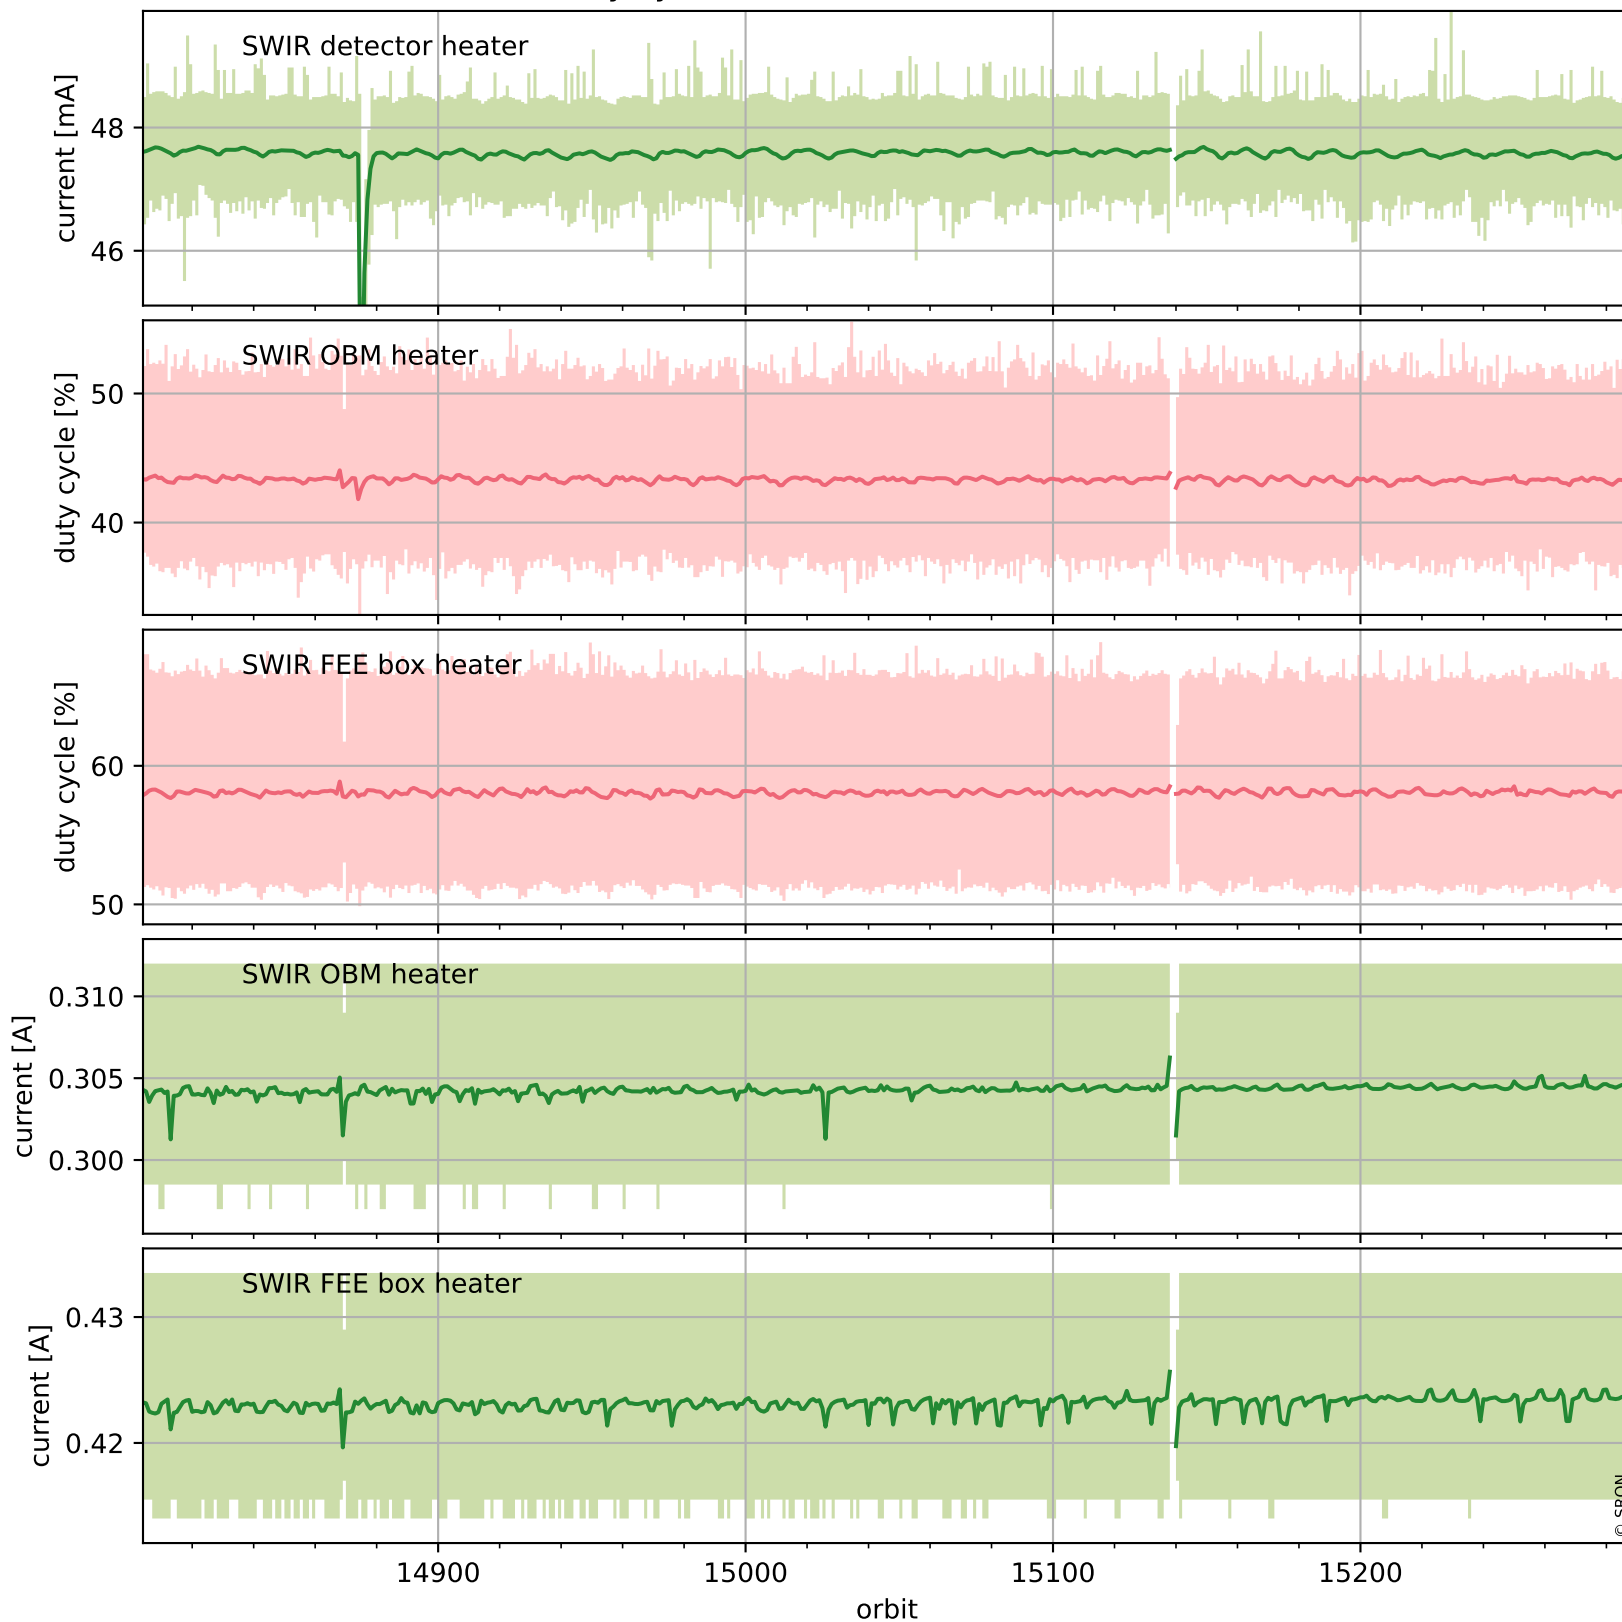

Tropomi SWIR housekeeping data

orbits : [15275, 15288]
coverage : 2020-09-24 / 2020-09-25
created : 2023-08-21T09:03:47

Temperature of sensors relevant for SWIR (one day)

Tropomi SWIR housekeeping data

orbits : [14804, 15288]
coverage : 2020-08-21 / 2020-09-25
created : 2023-08-21T09:03:48

Temperature of sensors relevant for SWIR (last month)

Tropomi SWIR housekeeping data

orbits : [15275, 15288]
coverage : 2020-09-24 / 2020-09-25
created : 2023-08-21T09:03:48

Current and duty cycle of 3 heaters relevant for SWIR (one day)

Tropomi SWIR housekeeping data

orbits : [14804, 15288]
coverage : 2020-08-21 / 2020-09-25
created : 2023-08-21T09:03:48

Current and duty cycle of 3 heaters relevant for SWIR (last month)

Tropomi SWIR housekeeping data

orbits : [15275, 15288]
coverage : 2020-09-24 / 2020-09-25
created : 2023-08-21T09:03:49

Temperature of sensors at the SWIR front-end electronics (one day)

Tropomi SWIR housekeeping data

orbits : [14804, 15288]
coverage : 2020-08-21 / 2020-09-25
created : 2023-08-21T09:03:49