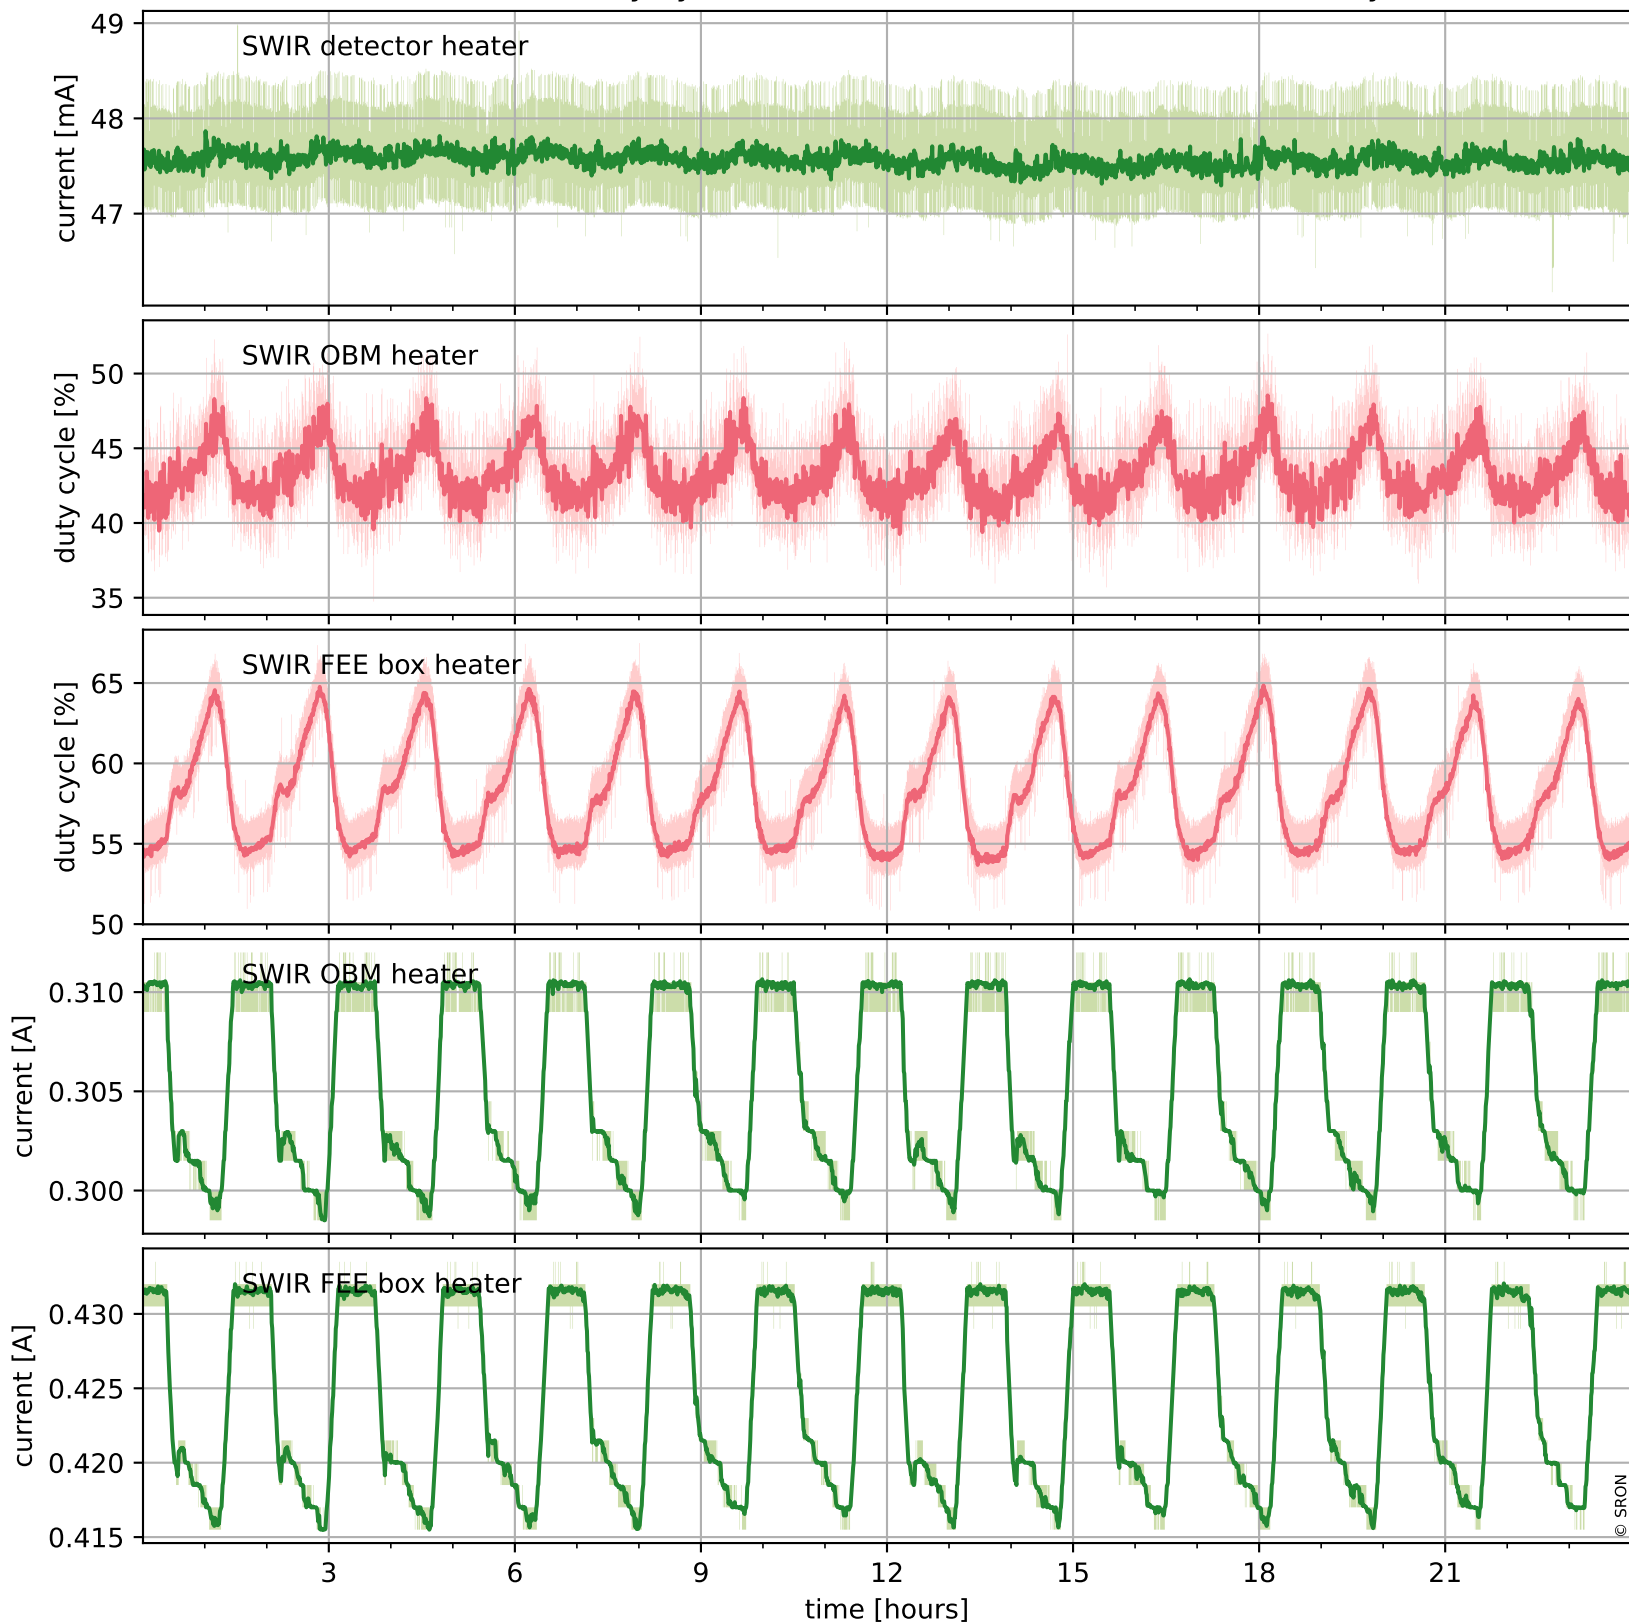

Tropomi SWIR housekeeping data

orbits : [15275, 15288]
coverage : 2020-09-24 / 2020-09-25
created : 2023-08-21T09:03:47

Temperature of sensors relevant for SWIR (one day)

Tropomi SWIR housekeeping data

orbits : [14804, 15288]
coverage : 2020-08-21 / 2020-09-25
created : 2023-08-21T09:03:48

Temperature of sensors relevant for SWIR (last month)

Tropomi SWIR housekeeping data

orbits : [15275, 15288]
coverage : 2020-09-24 / 2020-09-25
created : 2023-08-21T09:03:48

Current and duty cycle of 3 heaters relevant for SWIR (one day)

Tropomi SWIR housekeeping data

orbits : [14804, 15288]
coverage : 2020-08-21 / 2020-09-25
created : 2023-08-21T09:03:48

Current and duty cycle of 3 heaters relevant for SWIR (last month)

Tropomi SWIR housekeeping data

orbits : [15275, 15288]
coverage : 2020-09-24 / 2020-09-25
created : 2023-08-21T09:03:49

Temperature of sensors at the SWIR front-end electronics (one day)

Tropomi SWIR housekeeping data

orbits : [14804, 15288]
coverage : 2020-08-21 / 2020-09-25
created : 2023-08-21T09:03:49