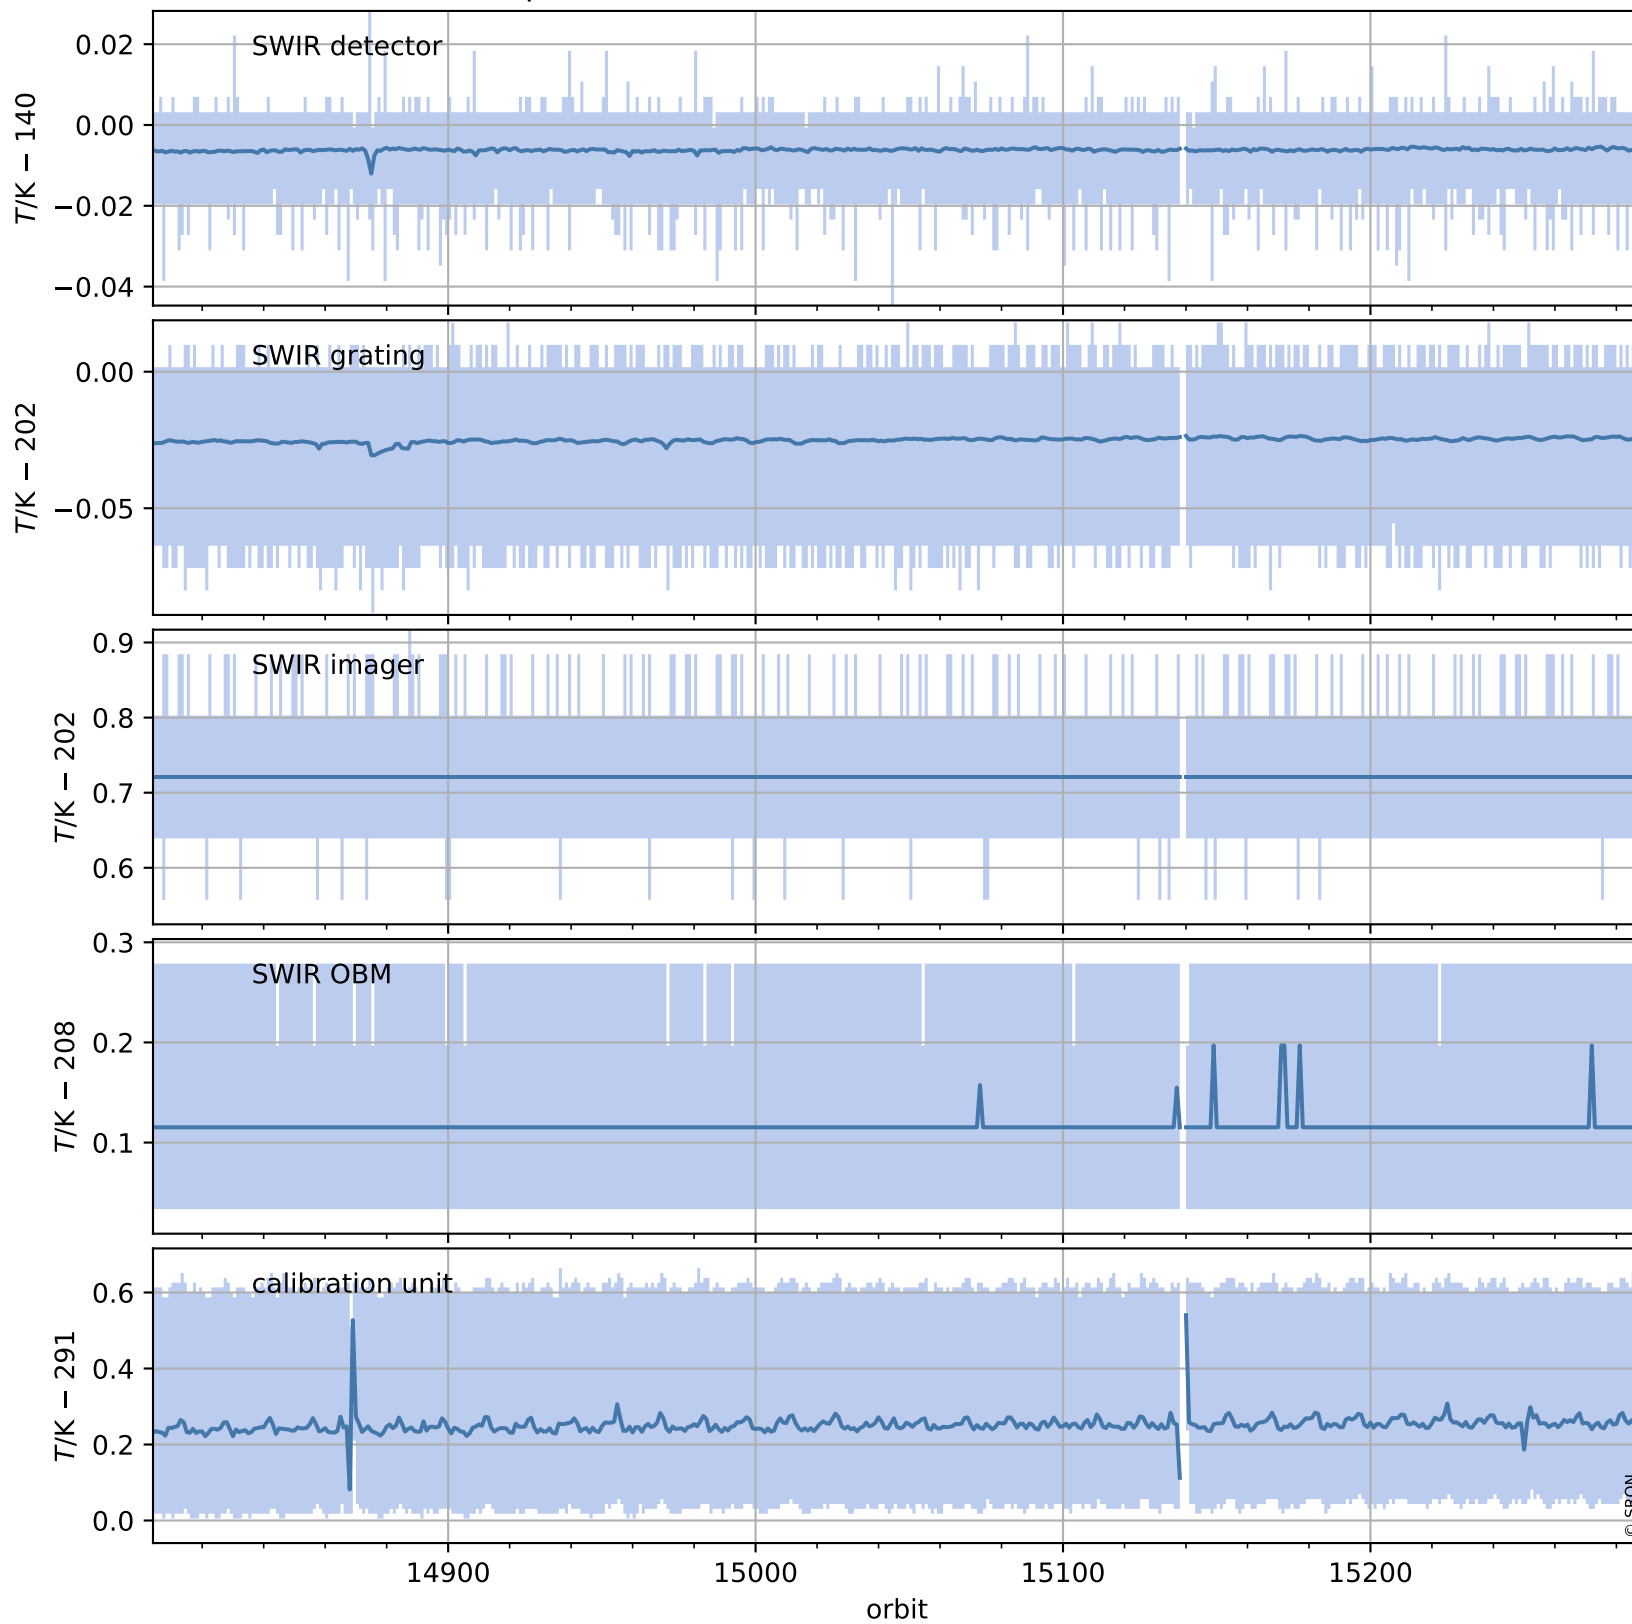

Tropomi SWIR housekeeping data

orbits : [15275, 15288]
coverage : 2020-09-24 / 2020-09-25
created : 2023-08-21T09:03:47

Temperature of sensors relevant for SWIR (one day)

Tropomi SWIR housekeeping data

orbits : [14804, 15288]
coverage : 2020-08-21 / 2020-09-25
created : 2023-08-21T09:03:48

Temperature of sensors relevant for SWIR (last month)

Tropomi SWIR housekeeping data

orbits : [15275, 15288]
coverage : 2020-09-24 / 2020-09-25
created : 2023-08-21T09:03:48

Current and duty cycle of 3 heaters relevant for SWIR (one day)

Tropomi SWIR housekeeping data

orbits : [14804, 15288]
coverage : 2020-08-21 / 2020-09-25
created : 2023-08-21T09:03:48

Current and duty cycle of 3 heaters relevant for SWIR (last month)

Tropomi SWIR housekeeping data

orbits : [15275, 15288]
coverage : 2020-09-24 / 2020-09-25
created : 2023-08-21T09:03:49

Temperature of sensors at the SWIR front-end electronics (one day)

Tropomi SWIR housekeeping data

orbits : [14804, 15288]
coverage : 2020-08-21 / 2020-09-25
created : 2023-08-21T09:03:49