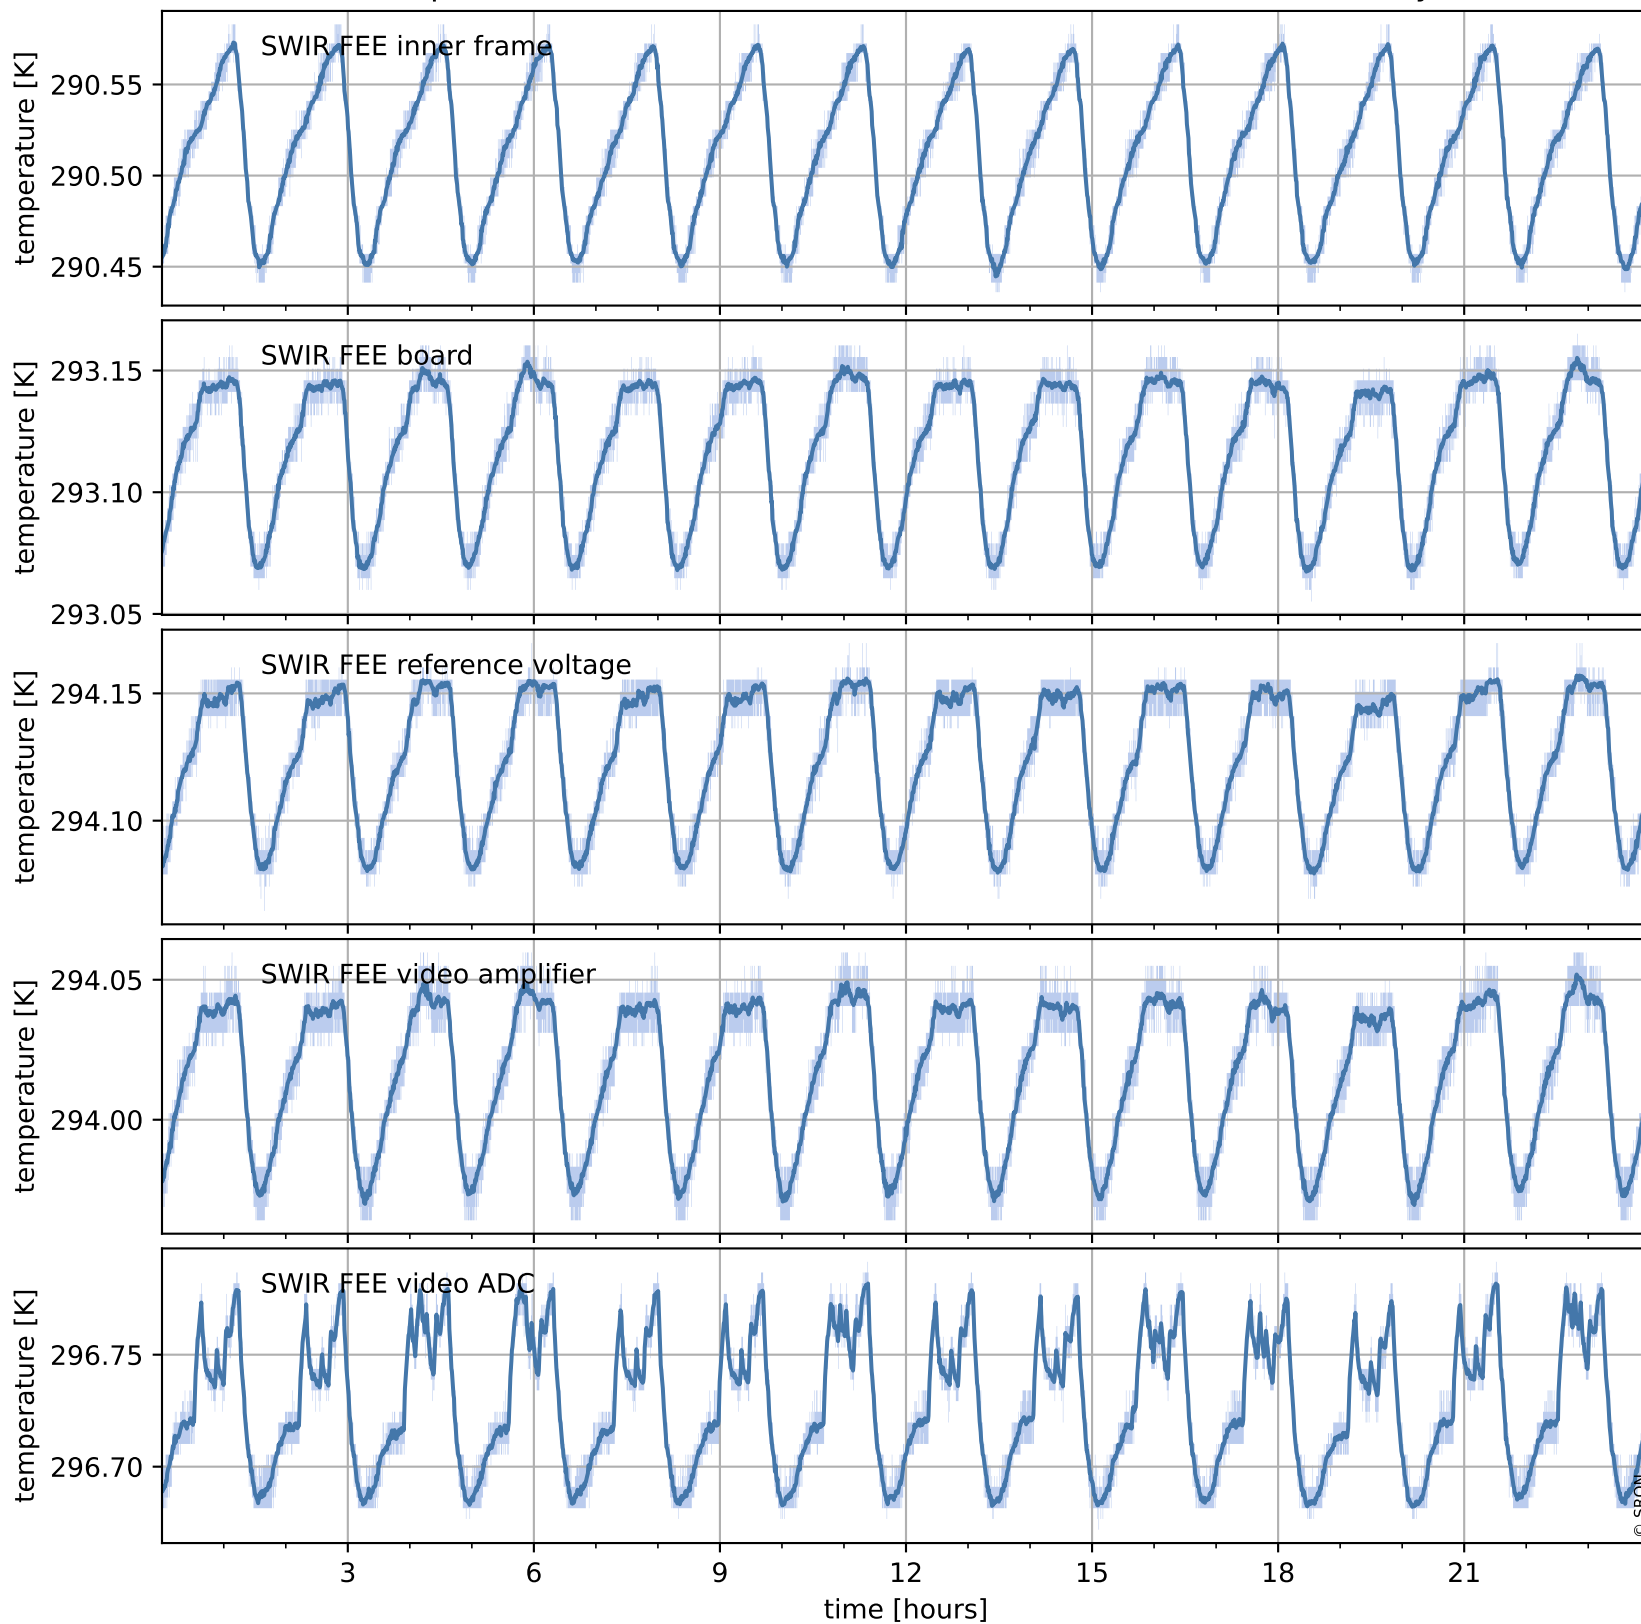

Tropomi SWIR housekeeping data

orbits : [15275, 15288]
coverage : 2020-09-24 / 2020-09-25
created : 2023-08-21T09:03:47

Temperature of sensors relevant for SWIR (one day)

Tropomi SWIR housekeeping data

orbits : [14804, 15288]
coverage : 2020-08-21 / 2020-09-25
created : 2023-08-21T09:03:48

Temperature of sensors relevant for SWIR (last month)

Tropomi SWIR housekeeping data

orbits : [15275, 15288]
coverage : 2020-09-24 / 2020-09-25
created : 2023-08-21T09:03:48

Current and duty cycle of 3 heaters relevant for SWIR (one day)

Tropomi SWIR housekeeping data

orbits : [14804, 15288]
coverage : 2020-08-21 / 2020-09-25
created : 2023-08-21T09:03:48

Current and duty cycle of 3 heaters relevant for SWIR (last month)

Tropomi SWIR housekeeping data

orbits : [15275, 15288]
coverage : 2020-09-24 / 2020-09-25
created : 2023-08-21T09:03:49

Temperature of sensors at the SWIR front-end electronics (one day)

Tropomi SWIR housekeeping data

orbits : [14804, 15288]
coverage : 2020-08-21 / 2020-09-25
created : 2023-08-21T09:03:49