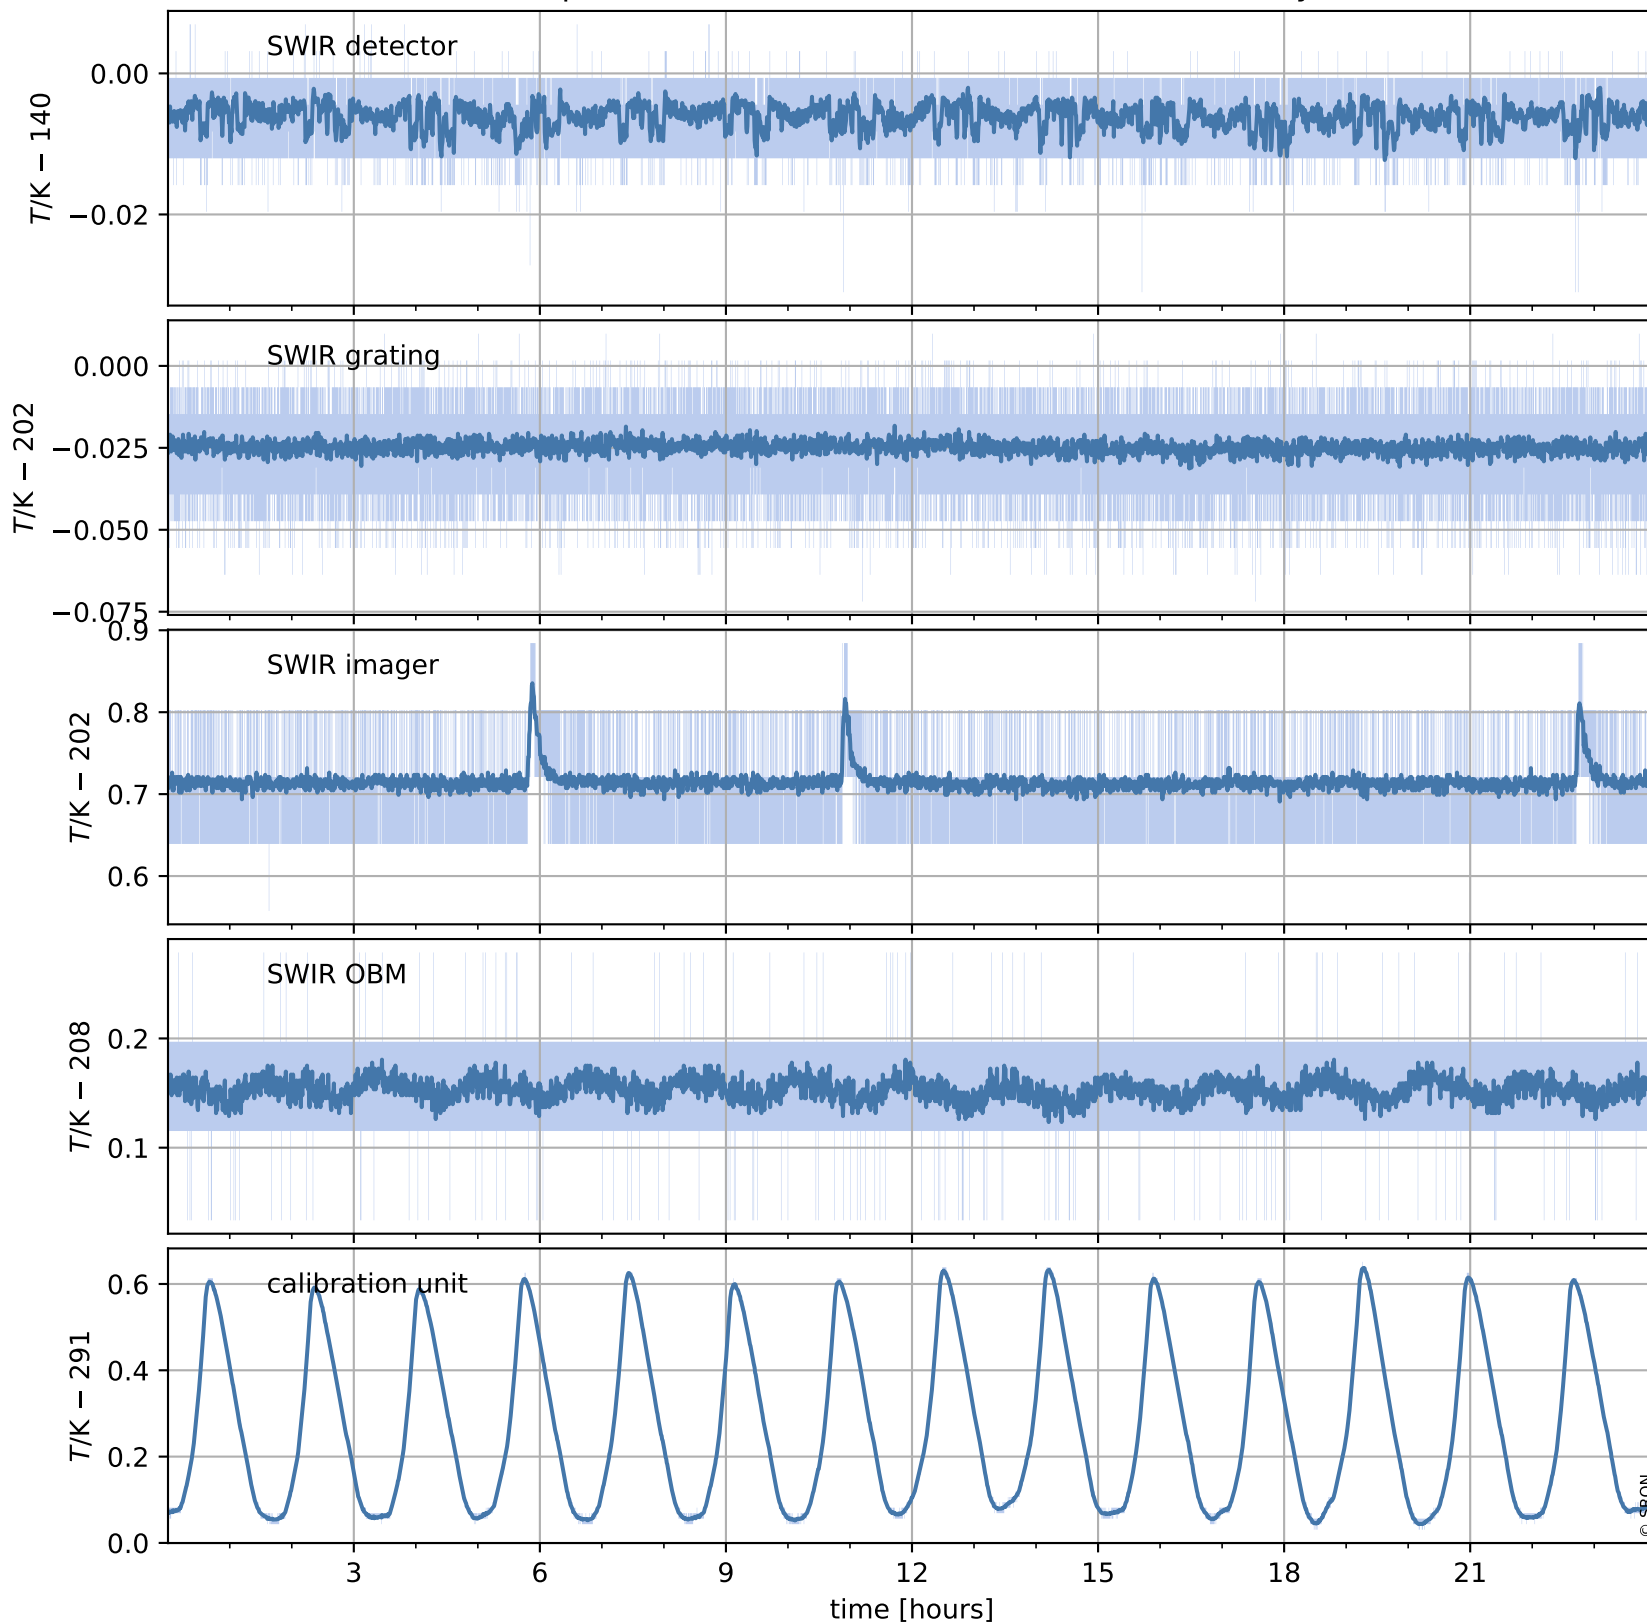

Tropomi SWIR housekeeping data

orbits : [15275, 15288]
coverage : 2020-09-24 / 2020-09-25
created : 2023-08-21T09:03:47

Temperature of sensors relevant for SWIR (one day)

Tropomi SWIR housekeeping data

orbits : [14804, 15288]
coverage : 2020-08-21 / 2020-09-25
created : 2023-08-21T09:03:48

Temperature of sensors relevant for SWIR (last month)

Tropomi SWIR housekeeping data

orbits : [15275, 15288]
coverage : 2020-09-24 / 2020-09-25
created : 2023-08-21T09:03:48

Current and duty cycle of 3 heaters relevant for SWIR (one day)

Tropomi SWIR housekeeping data

orbits : [14804, 15288]
coverage : 2020-08-21 / 2020-09-25
created : 2023-08-21T09:03:48

Current and duty cycle of 3 heaters relevant for SWIR (last month)

Tropomi SWIR housekeeping data