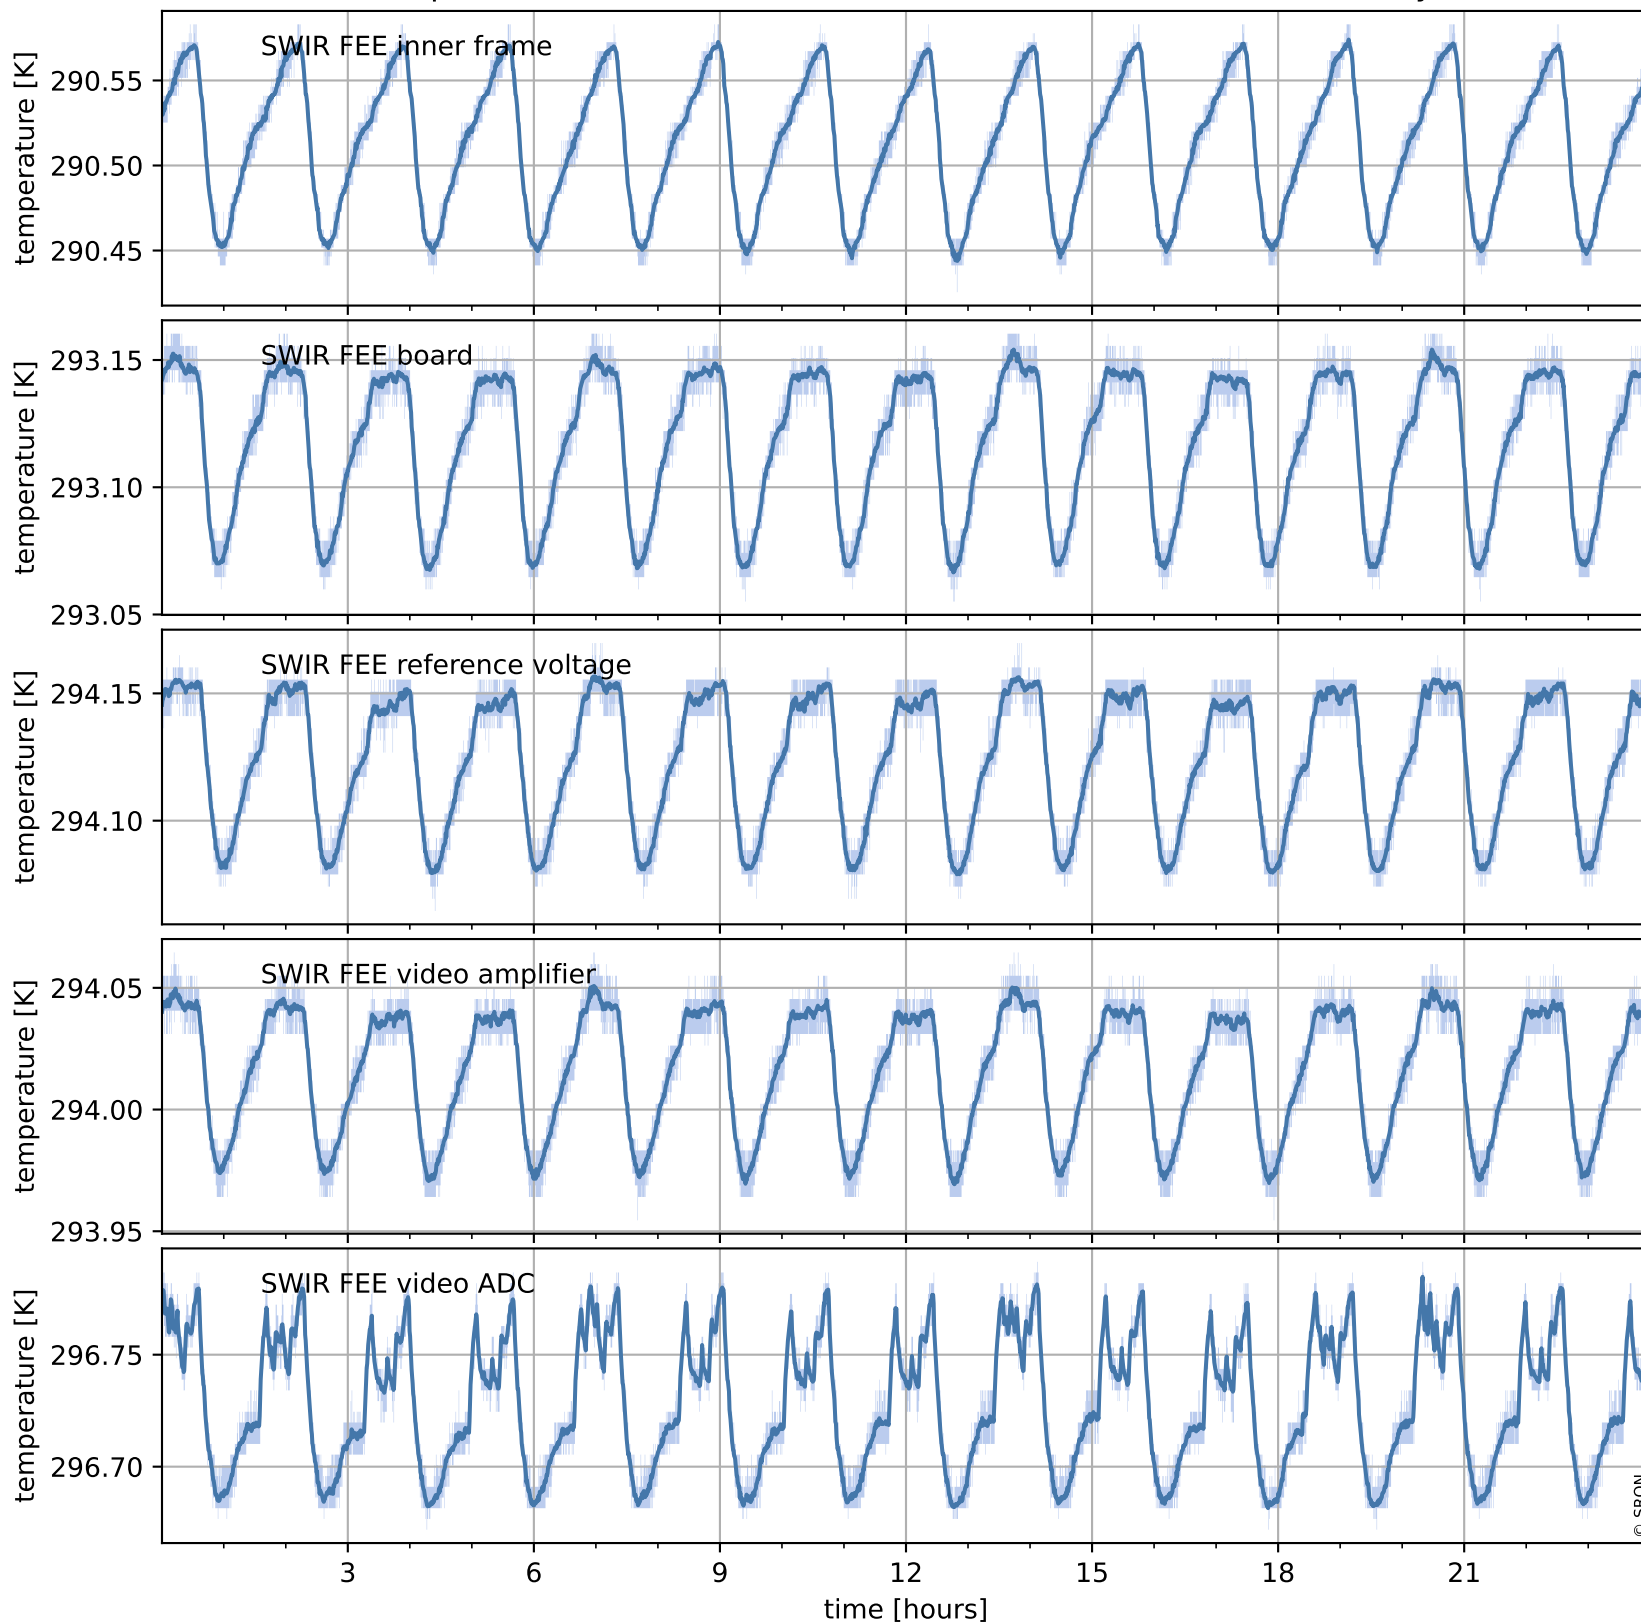

Tropomi SWIR housekeeping data

orbits : [15303, 15317]
coverage : 2020-09-26 / 2020-09-27
created : 2023-08-21T09:03:53

Temperature of sensors at the SWIR front-end electronics (one day)