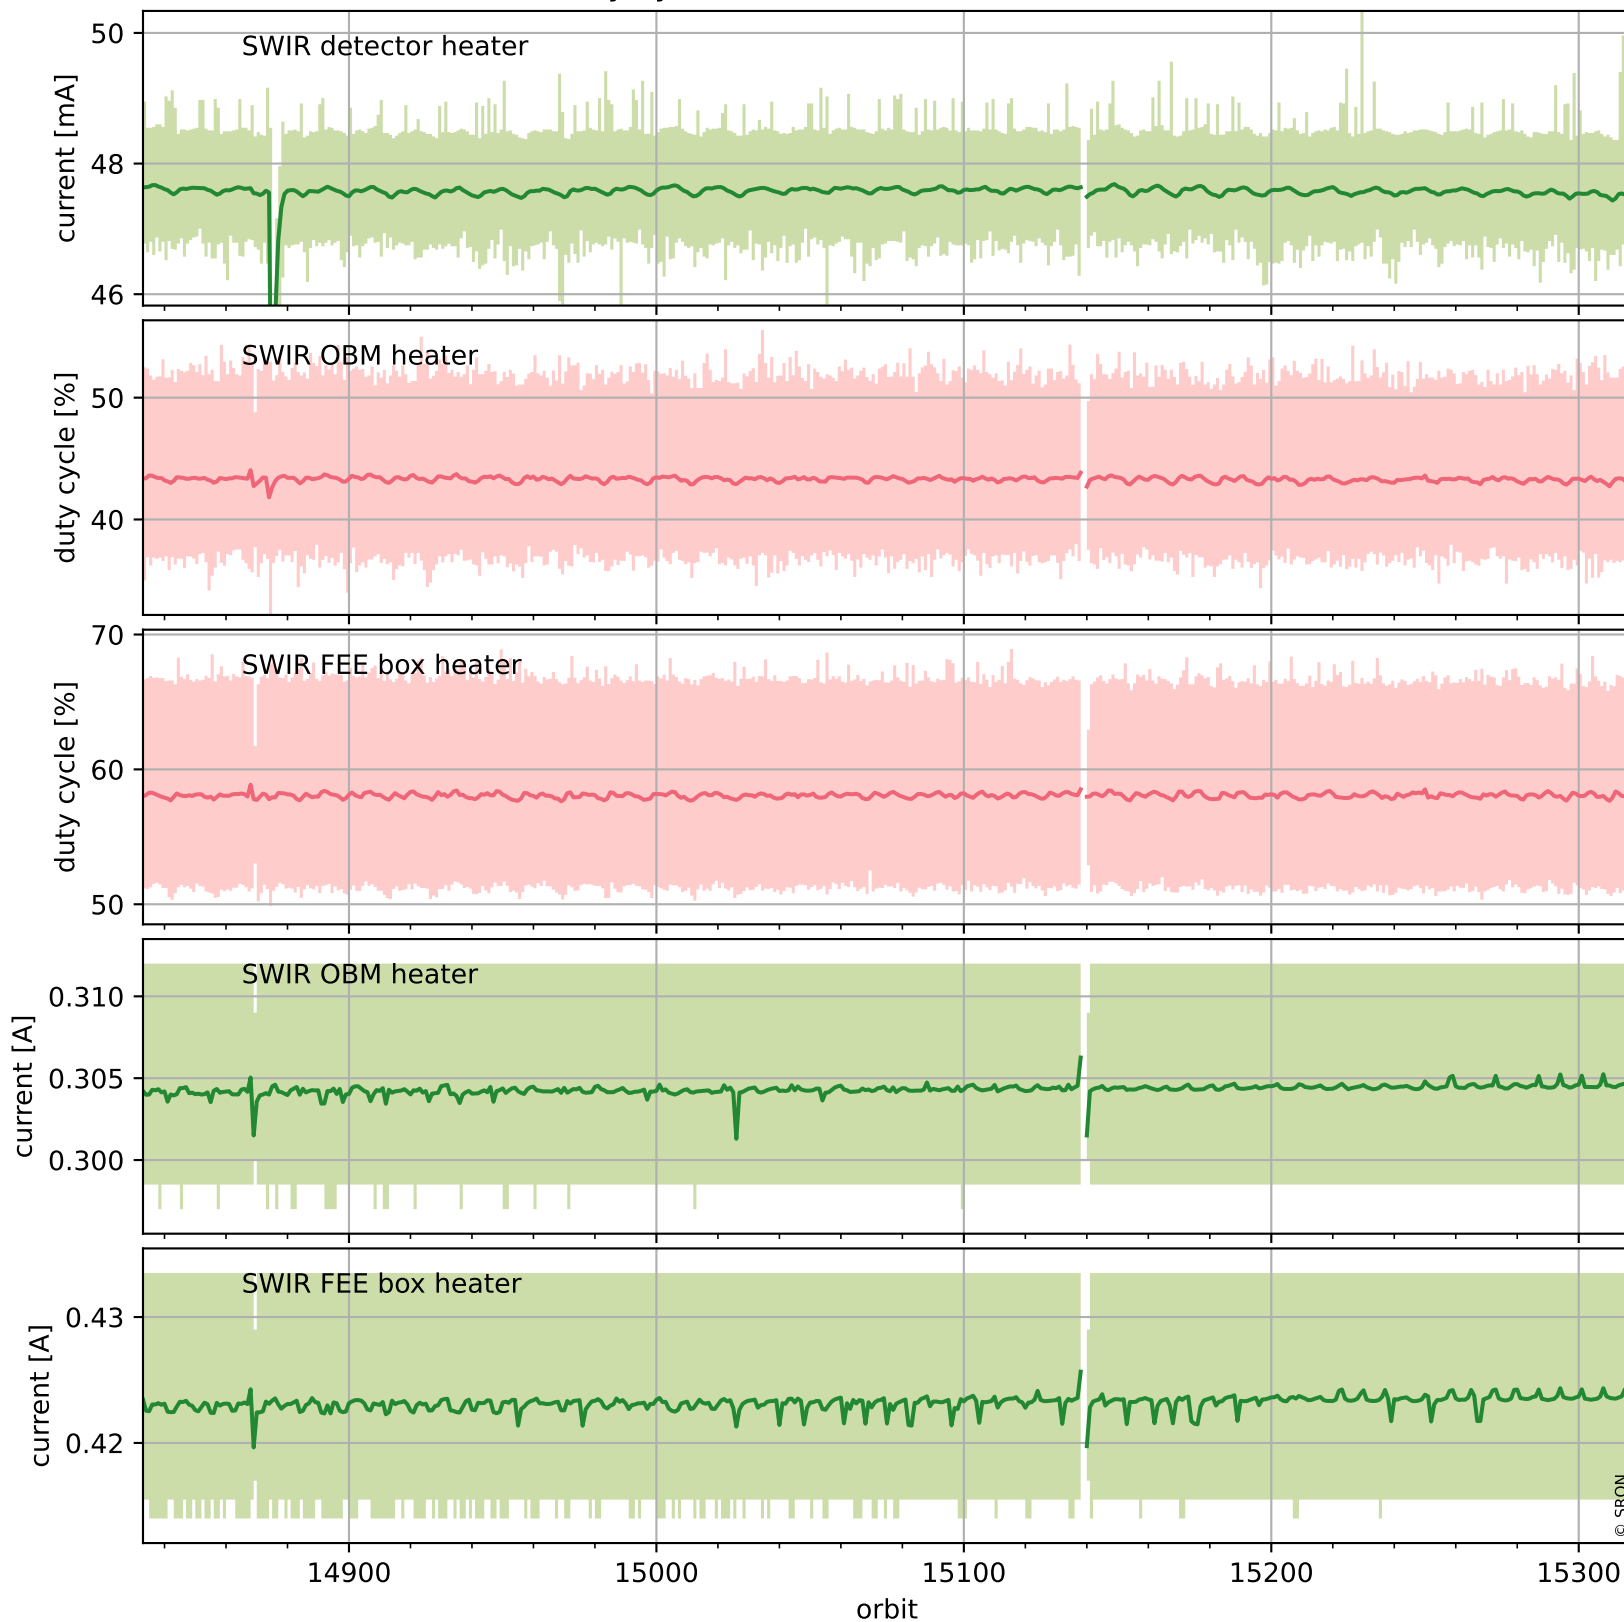

Tropomi SWIR housekeeping data

orbits : [14833, 15317]
coverage : 2020-08-23 / 2020-09-27
created : 2023-08-21T09:03:53

Current and duty cycle of 3 heaters relevant for SWIR (last month)