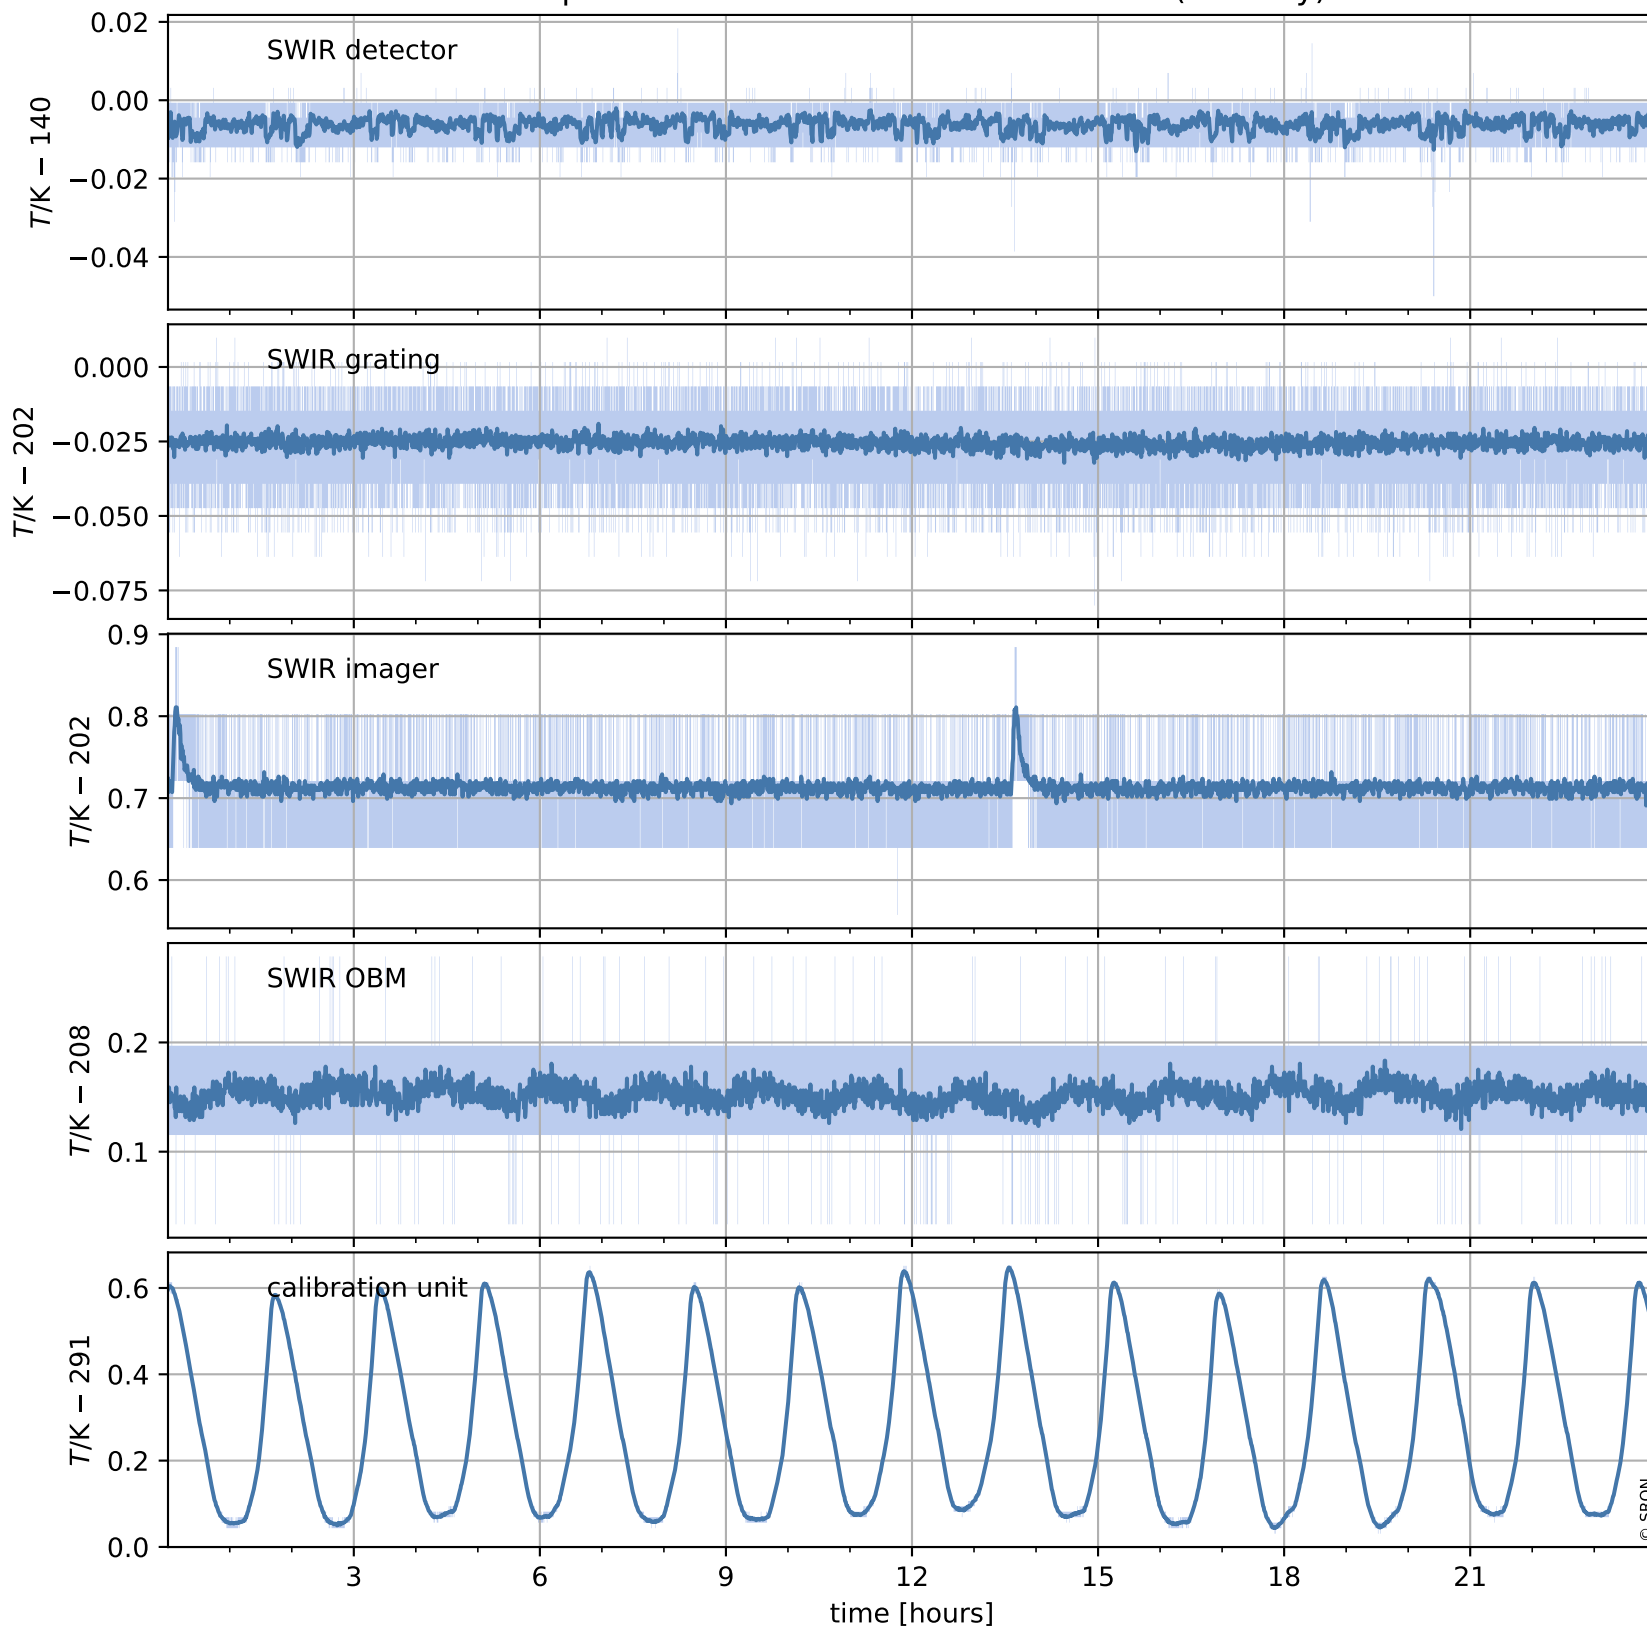

# Tropomi SWIR housekeeping data

orbits : [15303, 15317]  
coverage : 2020-09-26 / 2020-09-27  
created : 2023-08-21T09:03:52

## Temperature of sensors relevant for SWIR (one day)

## Temperature of sensors relevant for SWIR (last month)