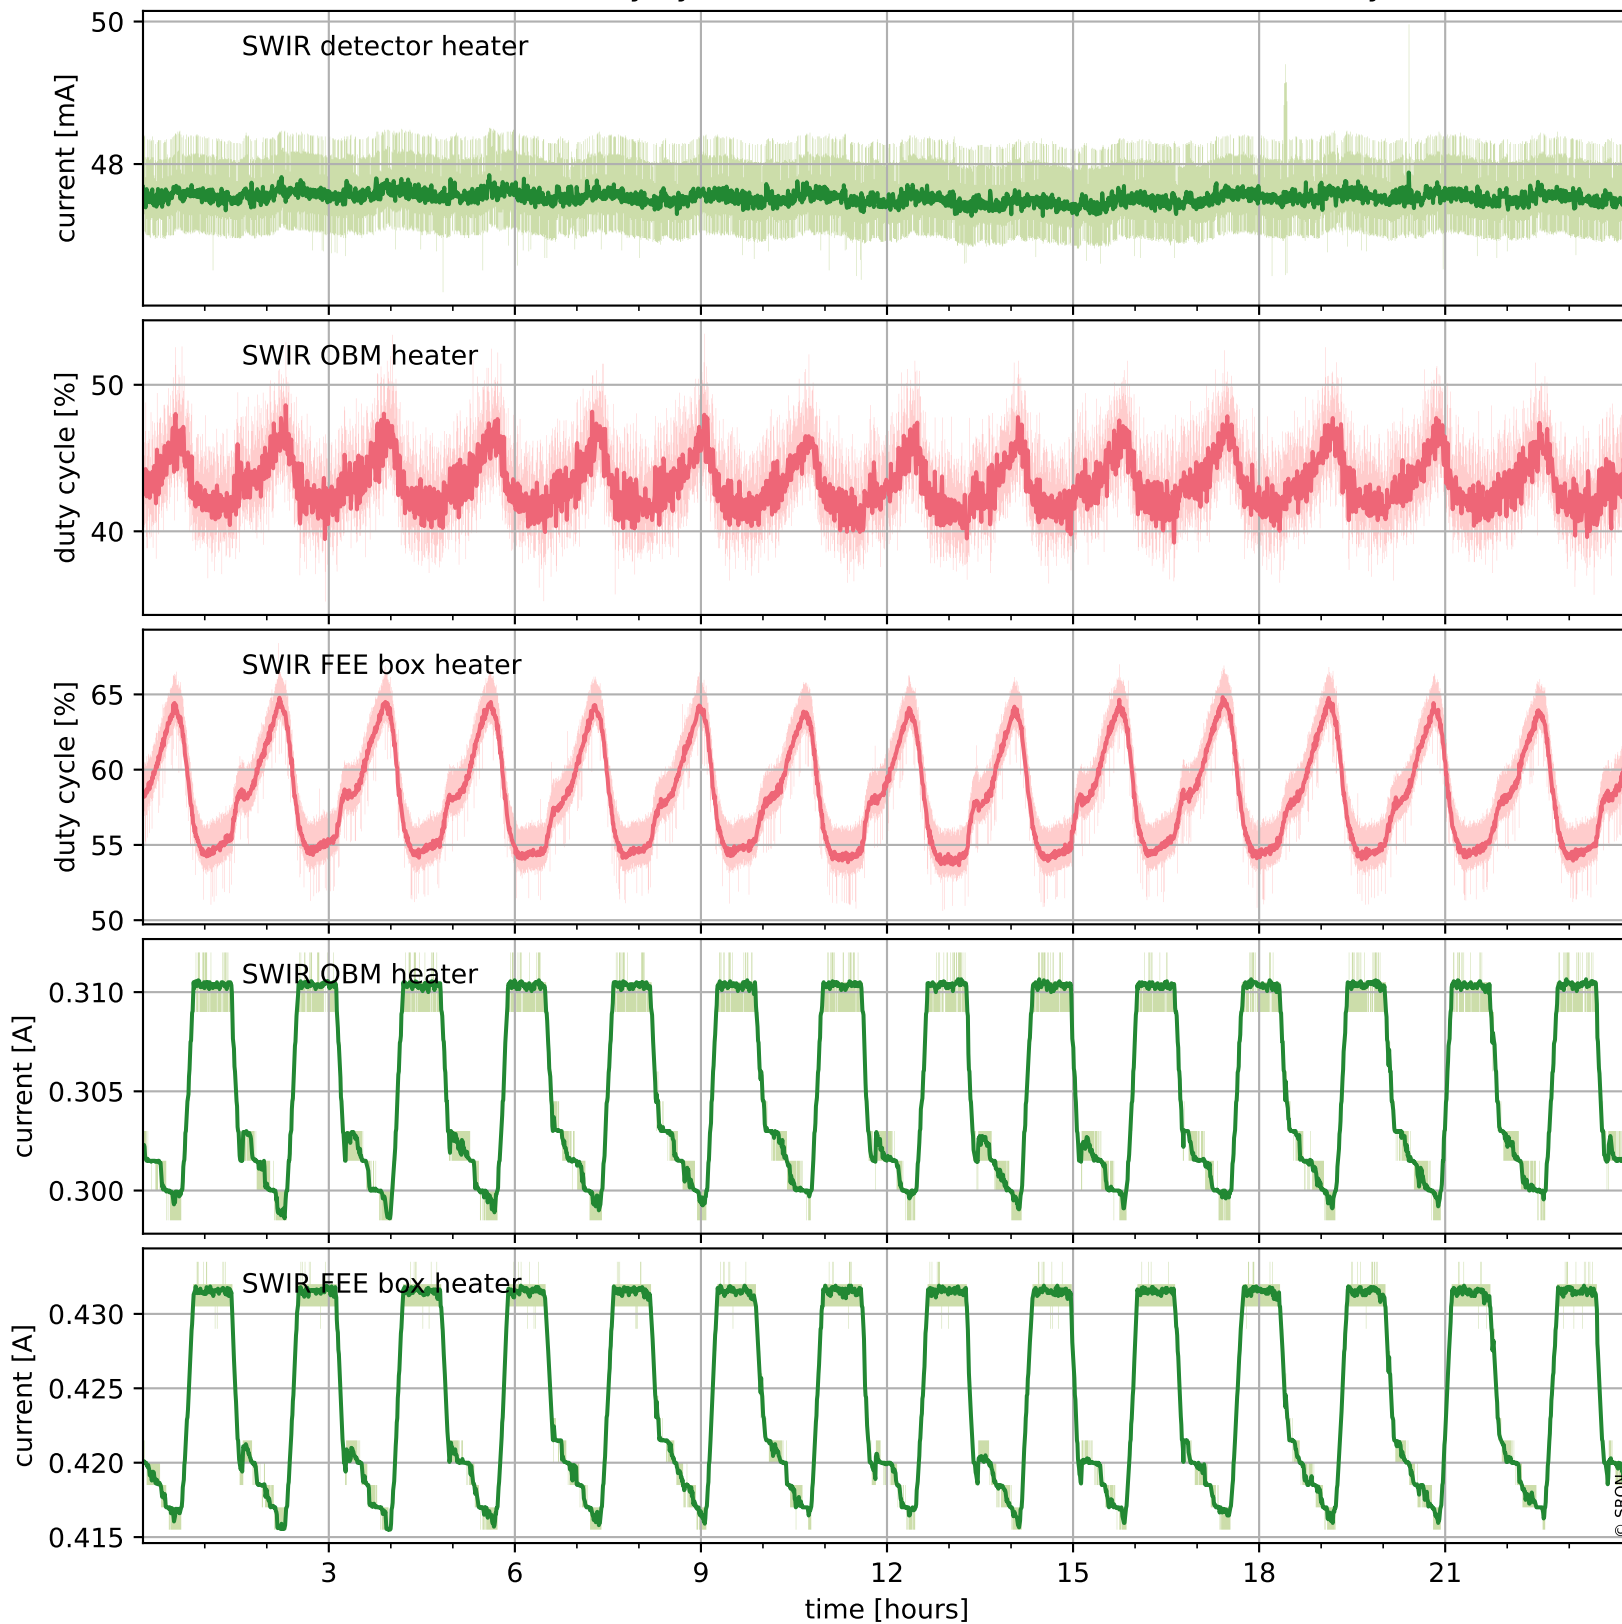

Tropomi SWIR housekeeping data

orbits : [15303, 15317]
coverage : 2020-09-26 / 2020-09-27
created : 2023-08-21T09:03:53

Current and duty cycle of 3 heaters relevant for SWIR (one day)