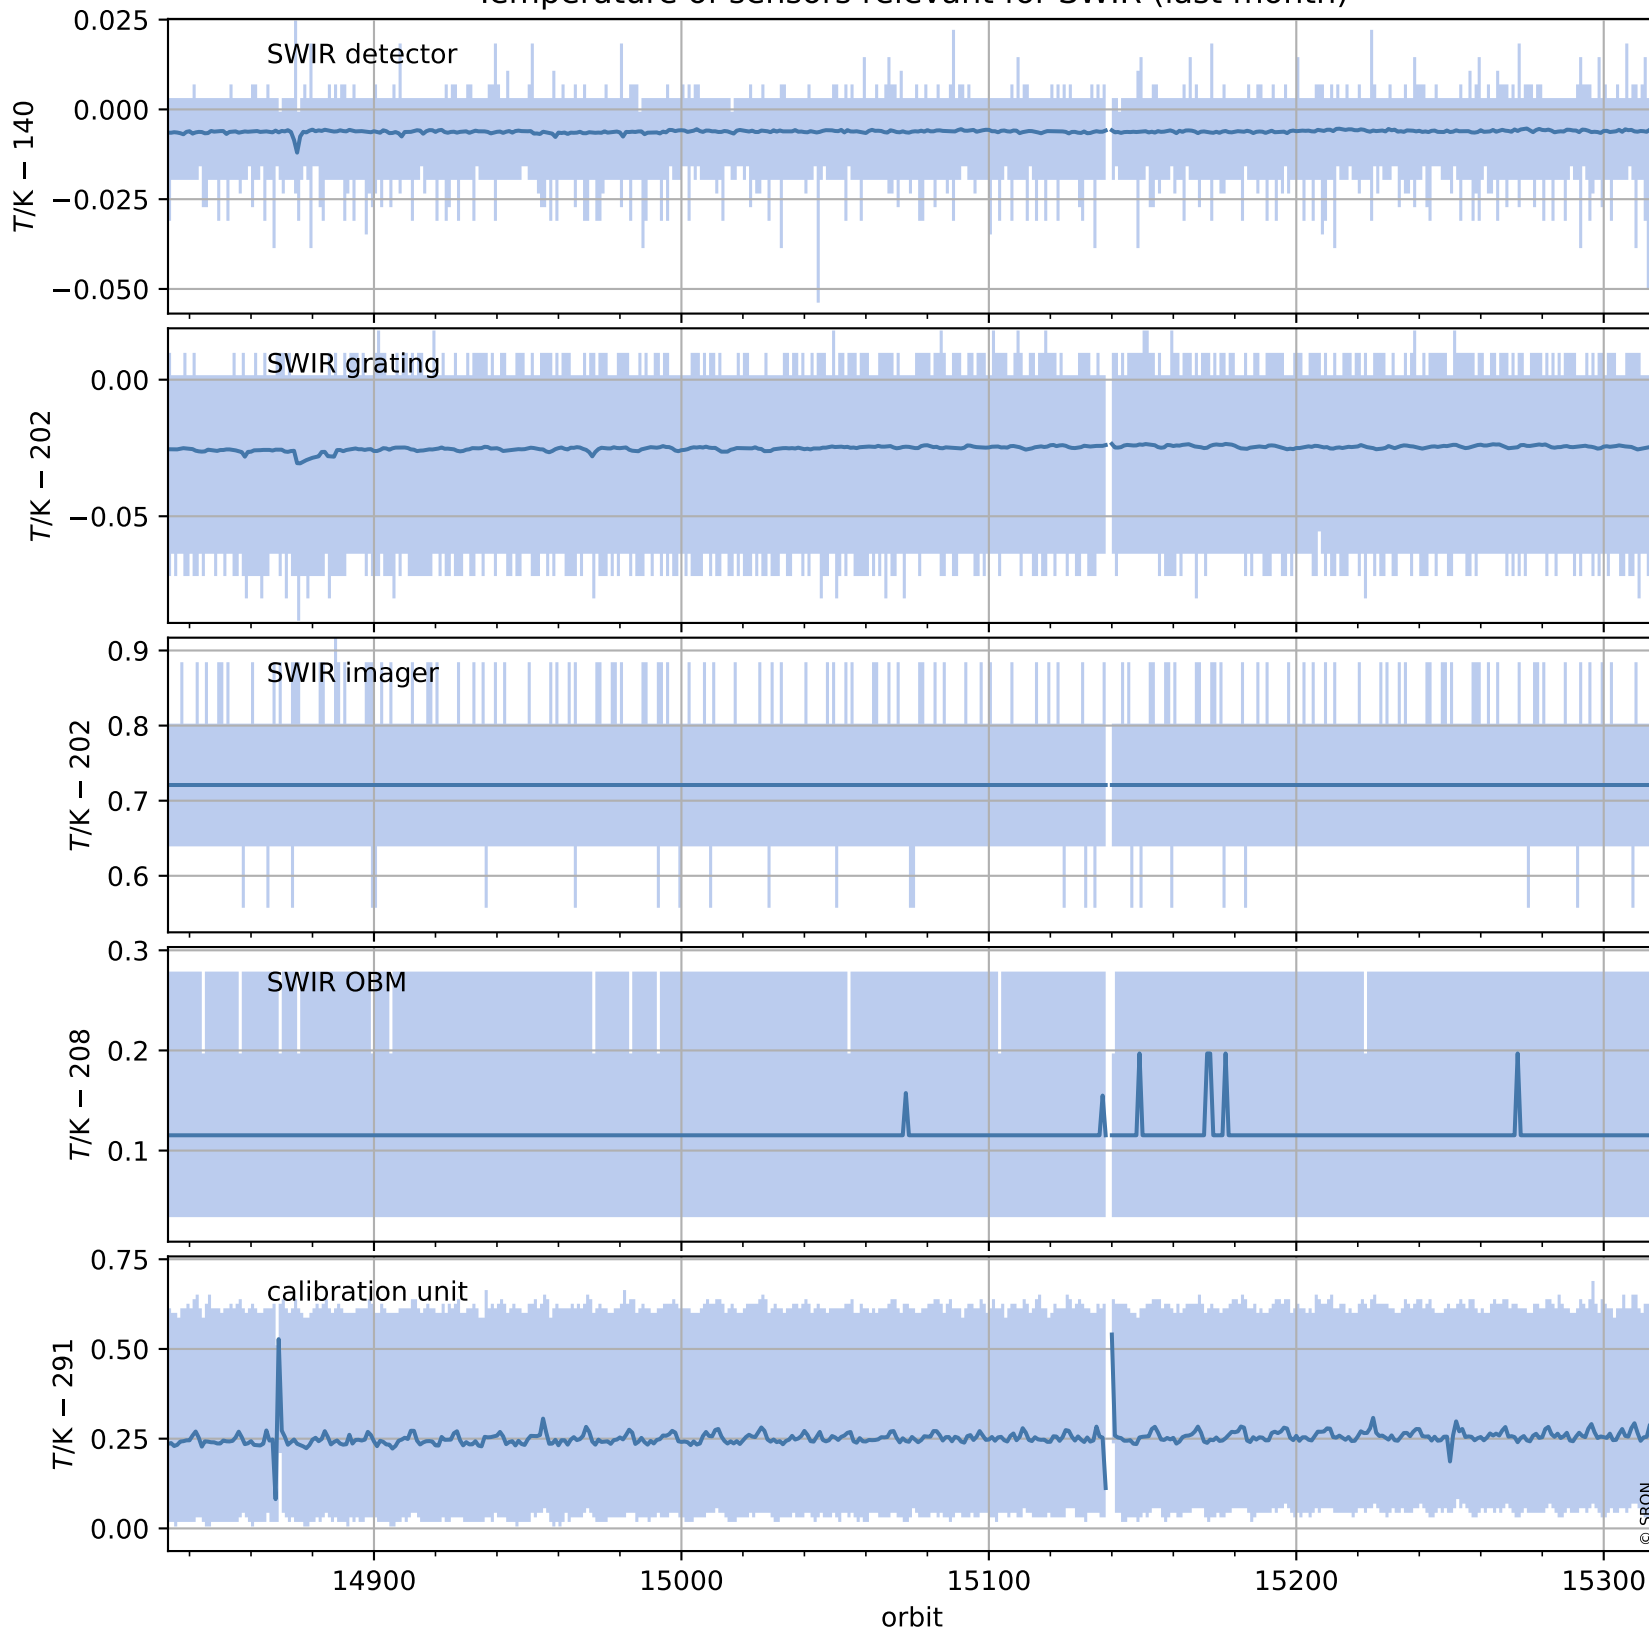

# Tropomi SWIR housekeeping data

orbits : [15303, 15317]  
coverage : 2020-09-26 / 2020-09-27  
created : 2023-08-21T09:03:52

## Temperature of sensors relevant for SWIR (one day)

# Tropomi SWIR housekeeping data

orbits : [14833, 15317]  
coverage : 2020-08-23 / 2020-09-27  
created : 2023-08-21T09:03:52

## Temperature of sensors relevant for SWIR (last month)