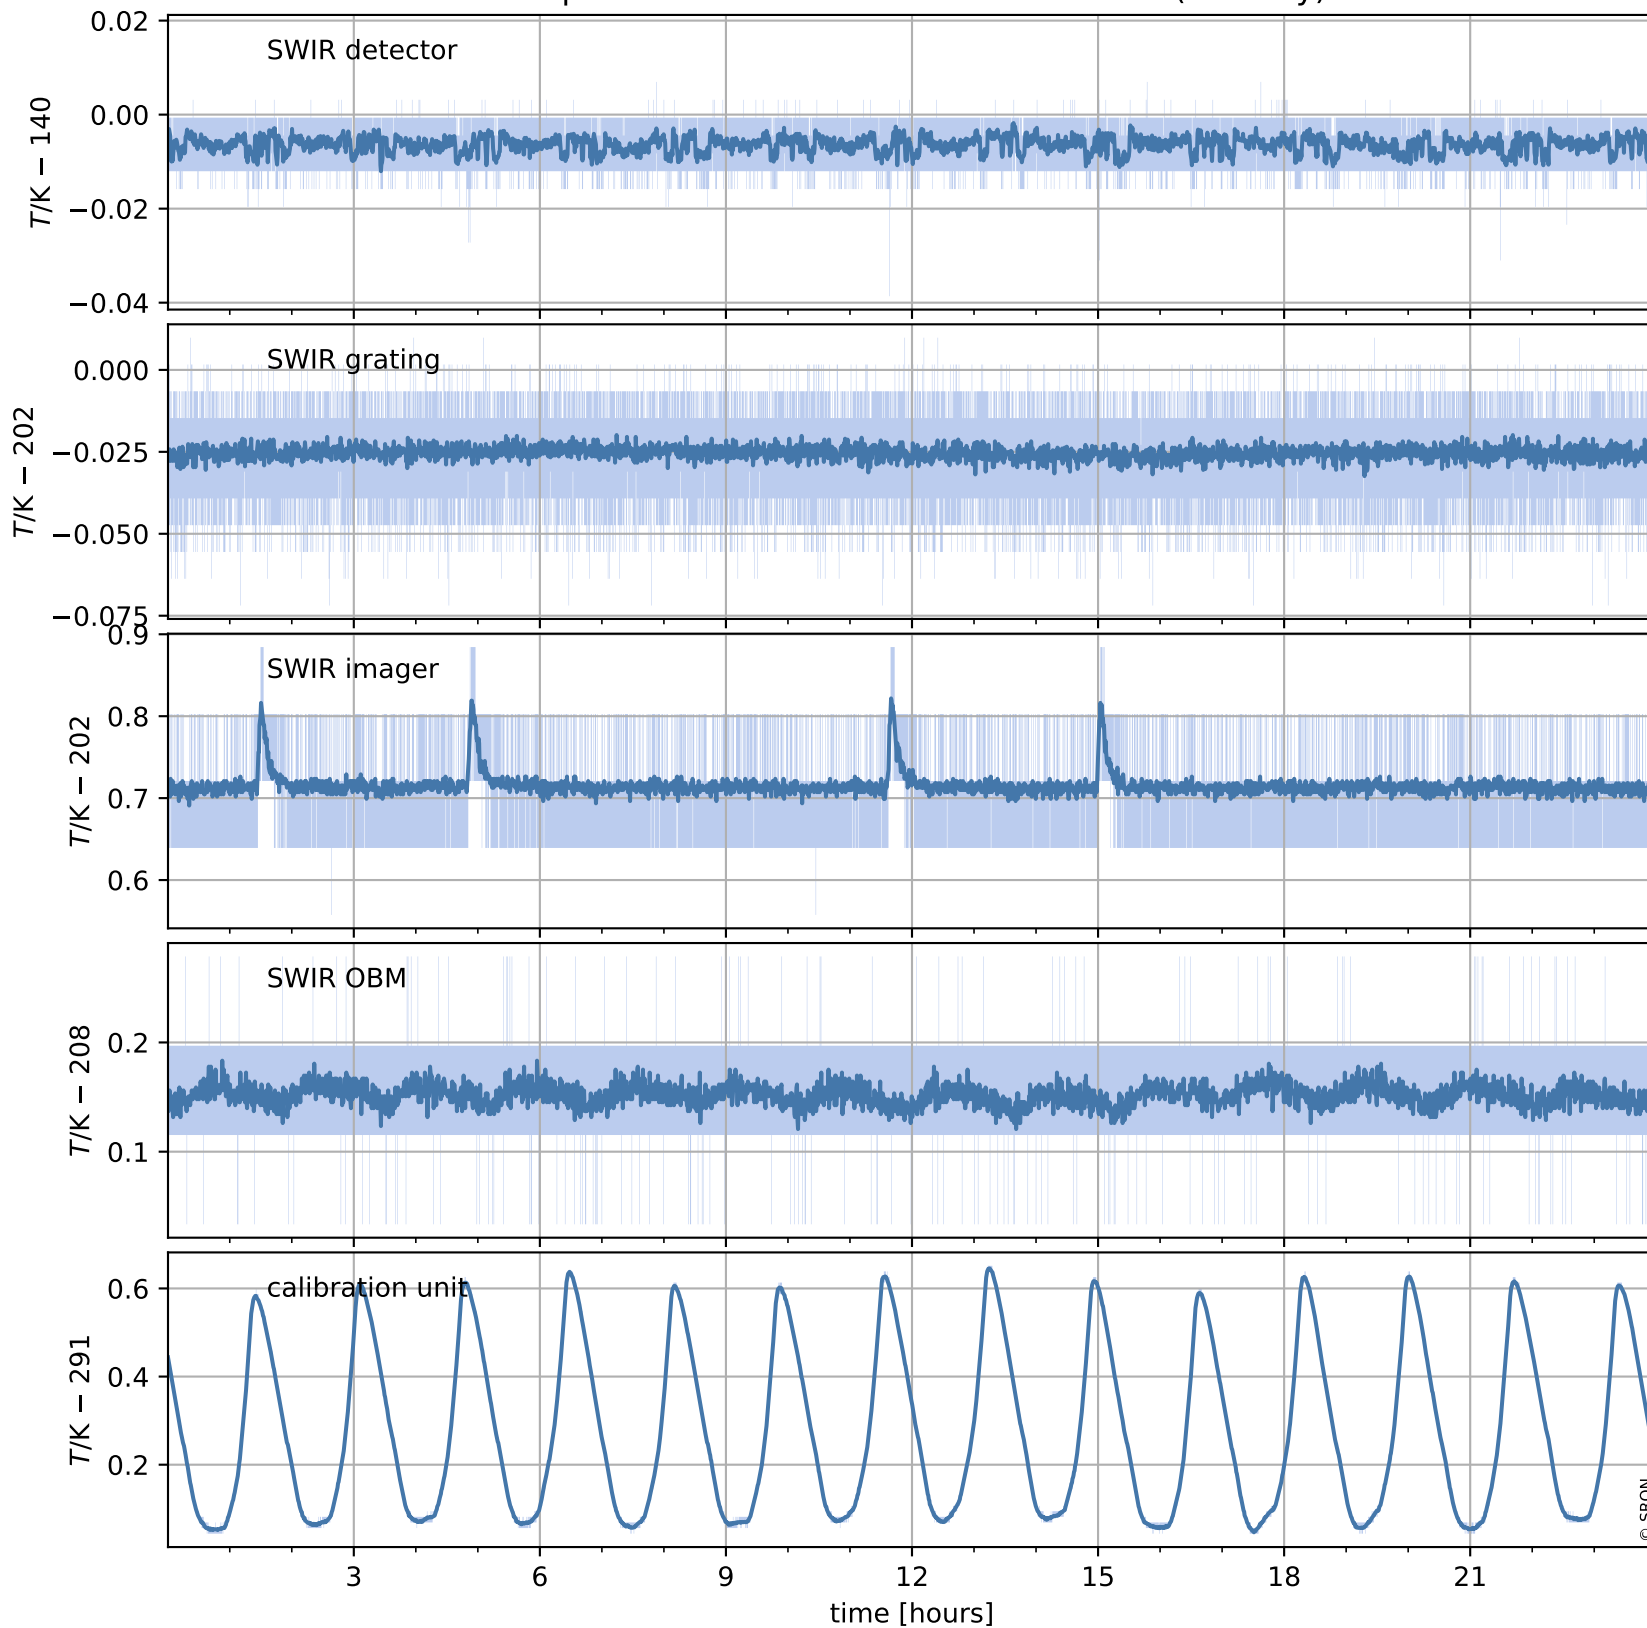

Tropomi SWIR housekeeping data

orbits : [15318, 15331]
coverage : 2020-09-27 / 2020-09-28
created : 2023-08-21T09:03:54

Temperature of sensors relevant for SWIR (one day)

Tropomi SWIR housekeeping data

orbits : [14847, 15331]
coverage : 2020-08-24 / 2020-09-28
created : 2023-08-21T09:03:55

Temperature of sensors relevant for SWIR (last month)

Tropomi SWIR housekeeping data

orbits : [15318, 15331]
coverage : 2020-09-27 / 2020-09-28
created : 2023-08-21T09:03:55

Current and duty cycle of 3 heaters relevant for SWIR (one day)