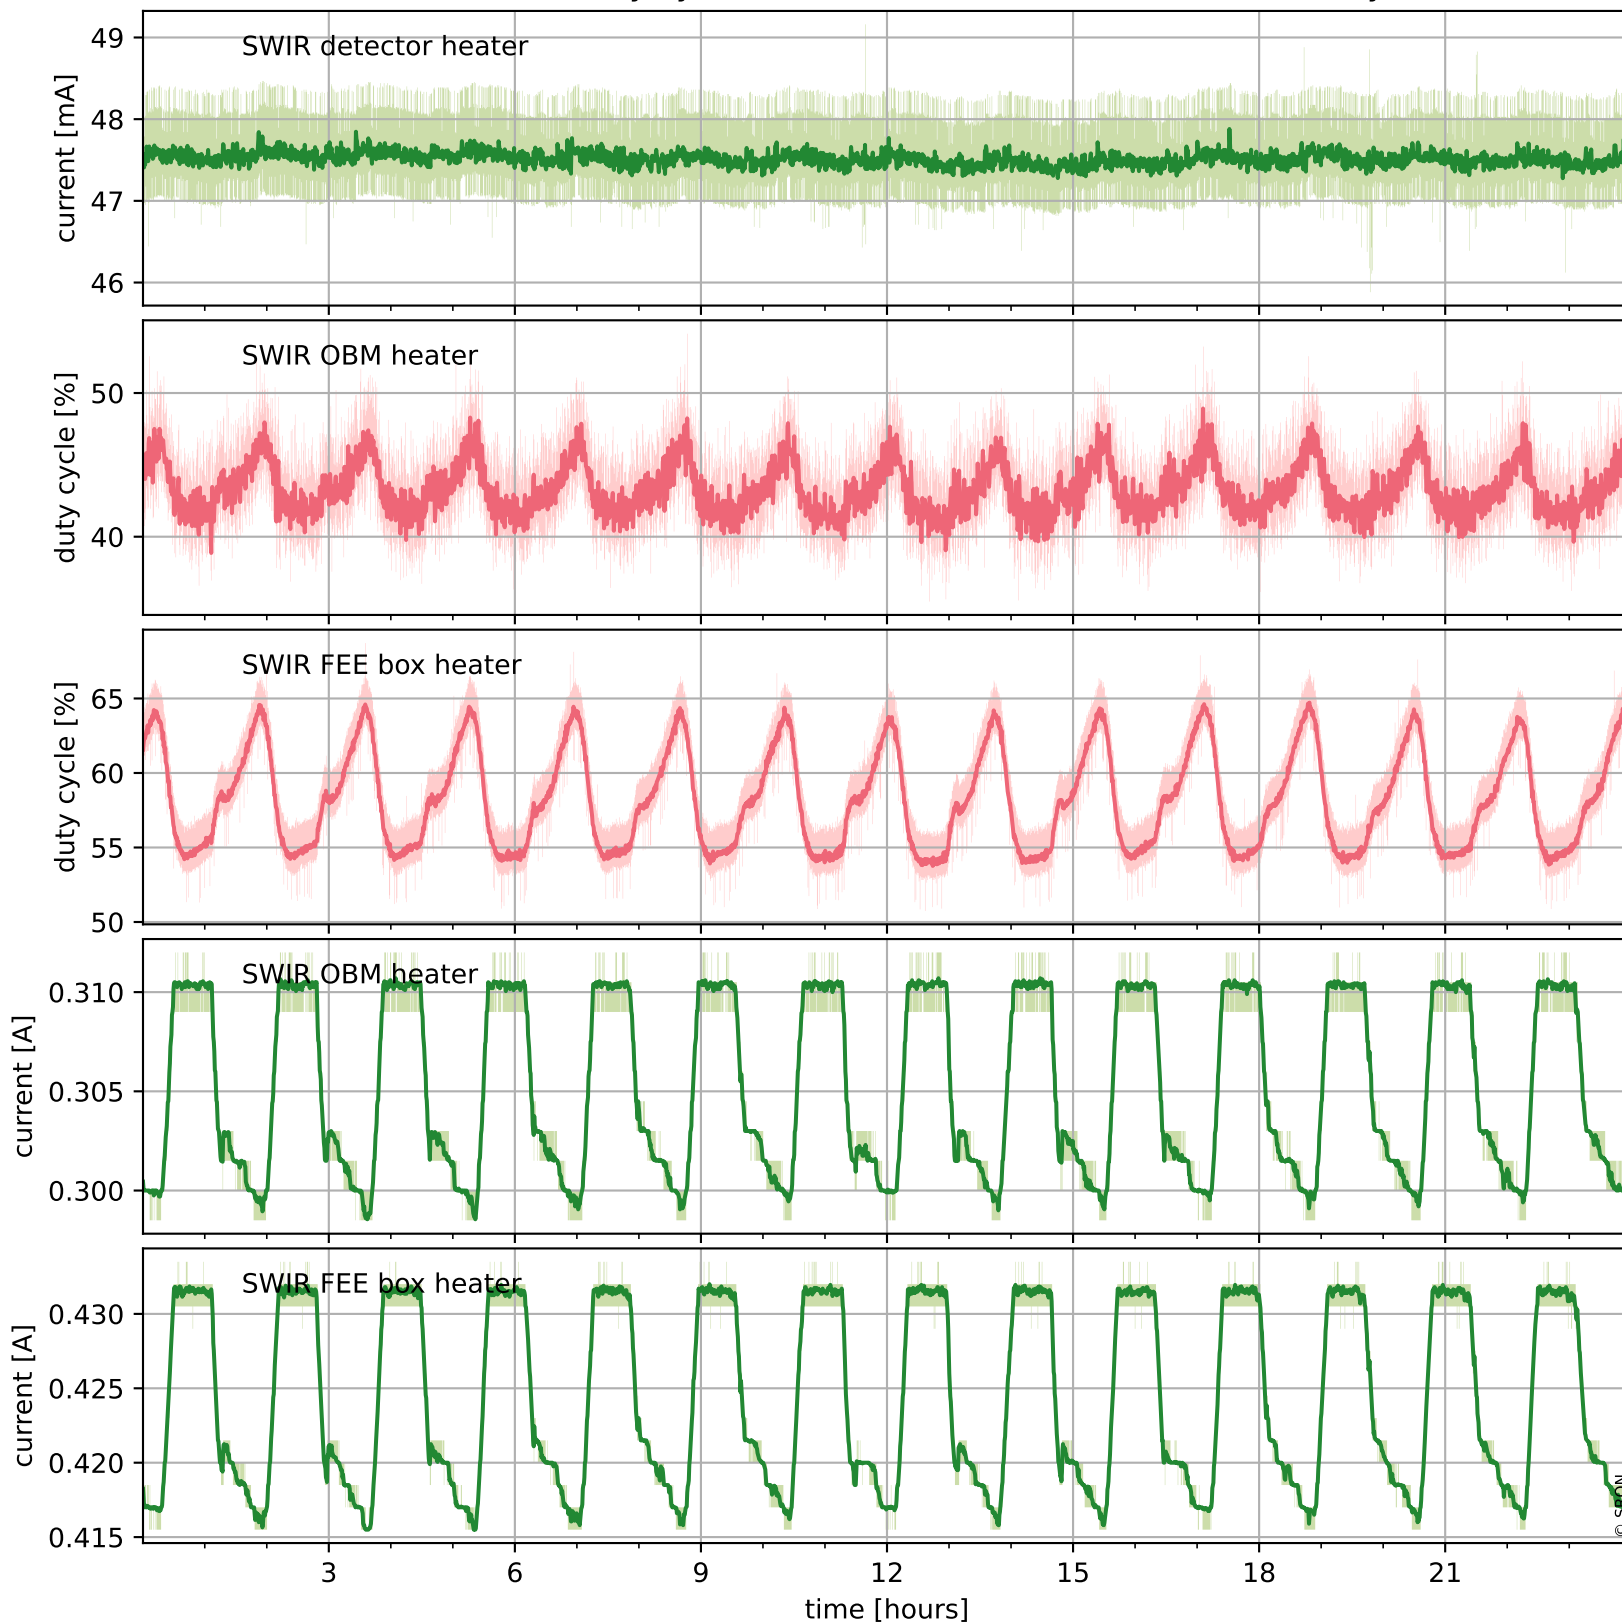

Tropomi SWIR housekeeping data

orbits : [15318, 15331]
coverage : 2020-09-27 / 2020-09-28
created : 2023-08-21T09:03:54

Temperature of sensors relevant for SWIR (one day)

Tropomi SWIR housekeeping data

orbits : [14847, 15331]
coverage : 2020-08-24 / 2020-09-28
created : 2023-08-21T09:03:55

Temperature of sensors relevant for SWIR (last month)

Tropomi SWIR housekeeping data

orbits : [15318, 15331]
coverage : 2020-09-27 / 2020-09-28
created : 2023-08-21T09:03:55

Current and duty cycle of 3 heaters relevant for SWIR (one day)

Tropomi SWIR housekeeping data

orbits : [14847, 15331]
coverage : 2020-08-24 / 2020-09-28
created : 2023-08-21T09:03:55

Current and duty cycle of 3 heaters relevant for SWIR (last month)

Tropomi SWIR housekeeping data

orbits : [15318, 15331]
coverage : 2020-09-27 / 2020-09-28
created : 2023-08-21T09:03:56

Temperature of sensors at the SWIR front-end electronics (one day)

Tropomi SWIR housekeeping data

orbits : [14847, 15331]
coverage : 2020-08-24 / 2020-09-28
created : 2023-08-21T09:03:56