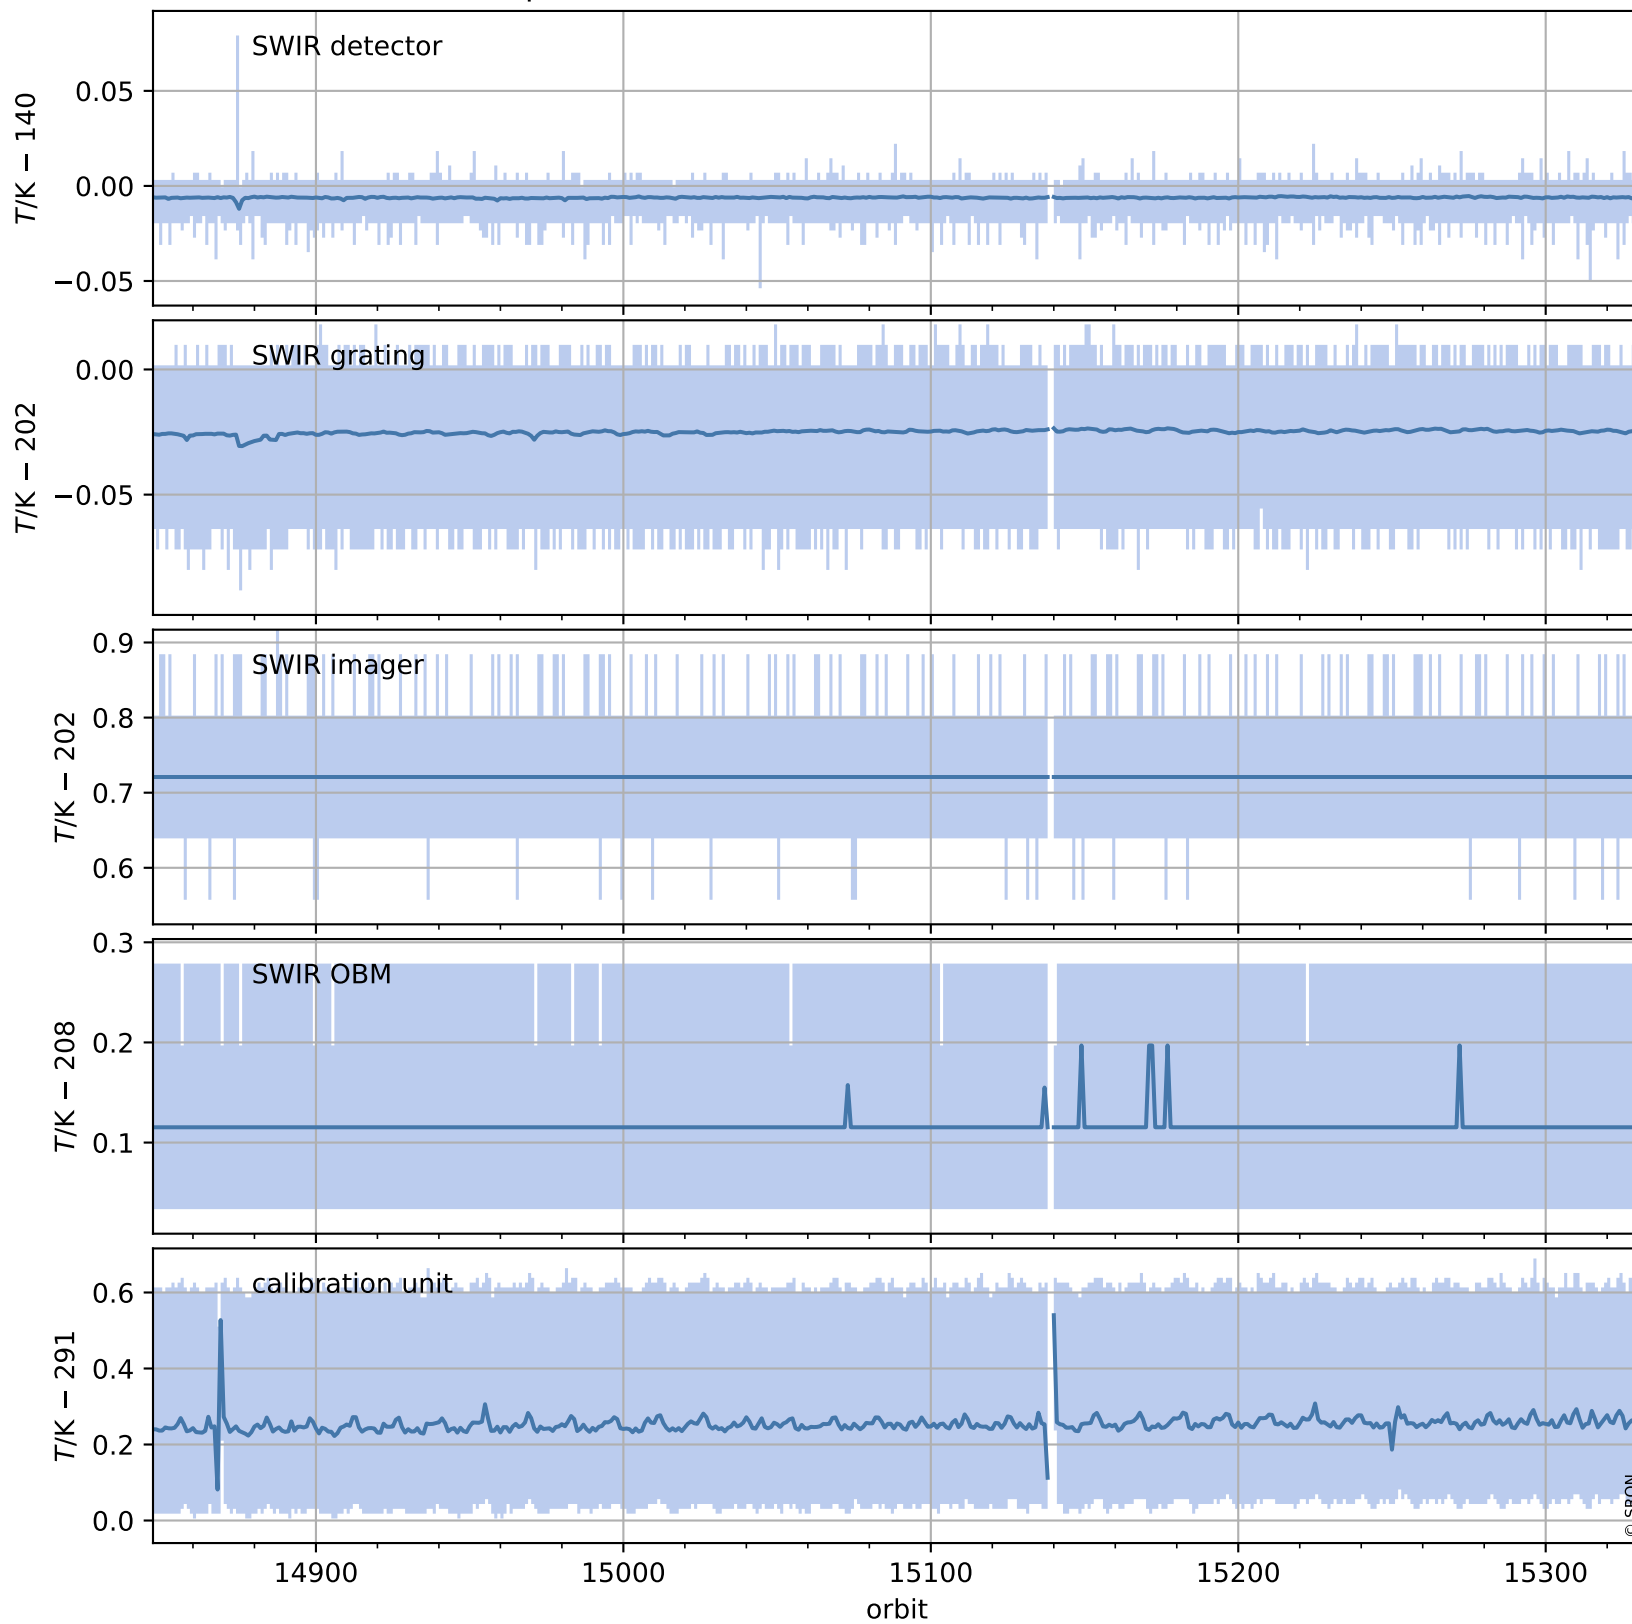

Tropomi SWIR housekeeping data

orbits : [15318, 15331]
coverage : 2020-09-27 / 2020-09-28
created : 2023-08-21T09:03:54

Temperature of sensors relevant for SWIR (one day)

Tropomi SWIR housekeeping data

orbits : [14847, 15331]
coverage : 2020-08-24 / 2020-09-28
created : 2023-08-21T09:03:55

Temperature of sensors relevant for SWIR (last month)

Tropomi SWIR housekeeping data

orbits : [15318, 15331]
coverage : 2020-09-27 / 2020-09-28
created : 2023-08-21T09:03:55

Current and duty cycle of 3 heaters relevant for SWIR (one day)

Tropomi SWIR housekeeping data

orbits : [14847, 15331]
coverage : 2020-08-24 / 2020-09-28
created : 2023-08-21T09:03:55

Current and duty cycle of 3 heaters relevant for SWIR (last month)

Tropomi SWIR housekeeping data

orbits : [15318, 15331]
coverage : 2020-09-27 / 2020-09-28
created : 2023-08-21T09:03:56

Temperature of sensors at the SWIR front-end electronics (one day)

Tropomi SWIR housekeeping data

orbits : [14847, 15331]
coverage : 2020-08-24 / 2020-09-28
created : 2023-08-21T09:03:56