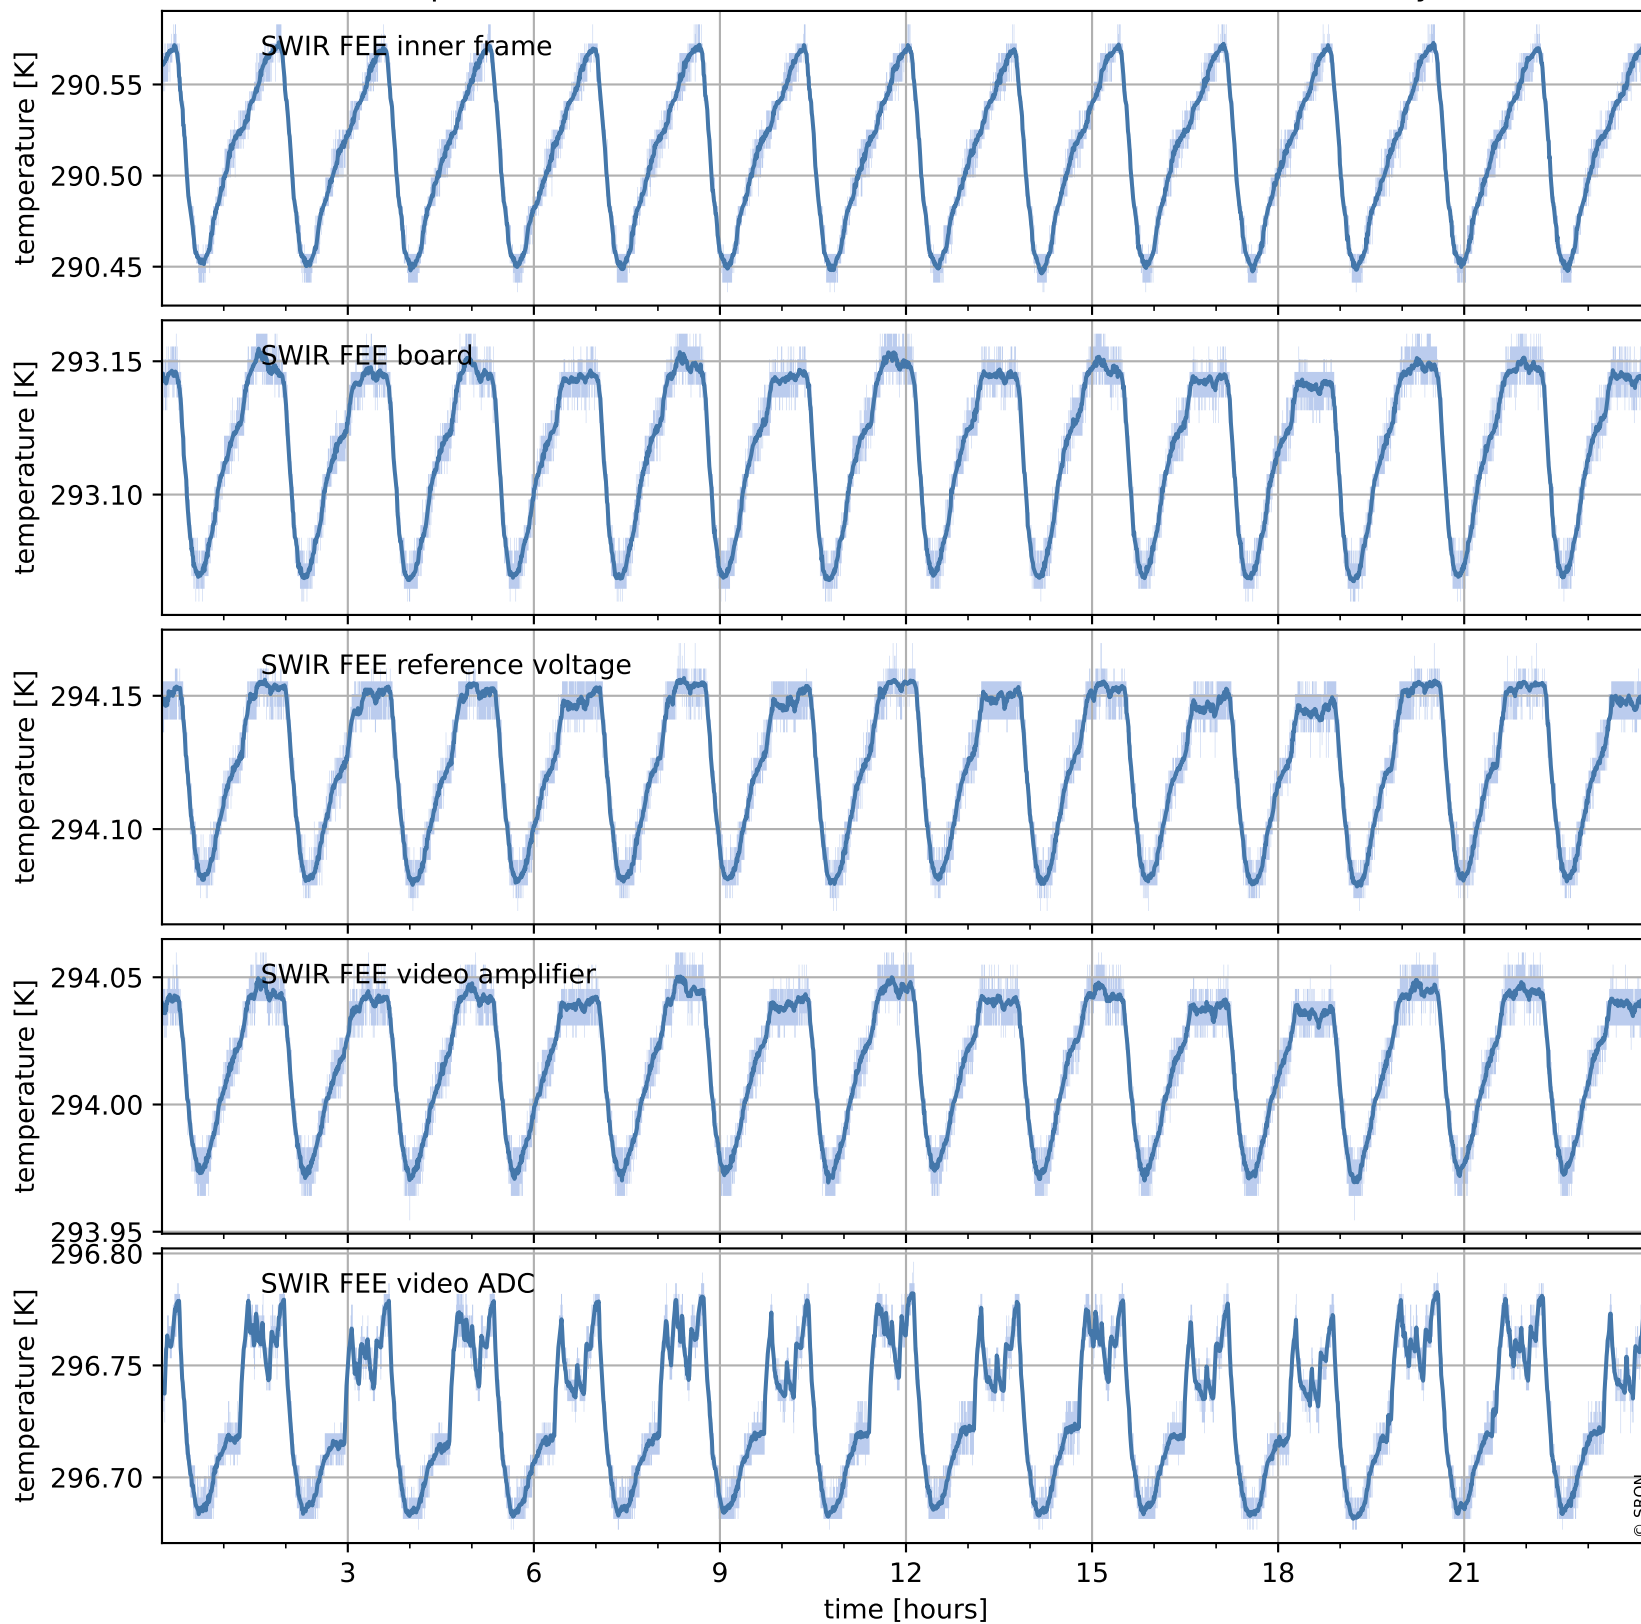

Tropomi SWIR housekeeping data

orbits : [15318, 15331]
coverage : 2020-09-27 / 2020-09-28
created : 2023-08-21T09:03:56

Temperature of sensors at the SWIR front-end electronics (one day)