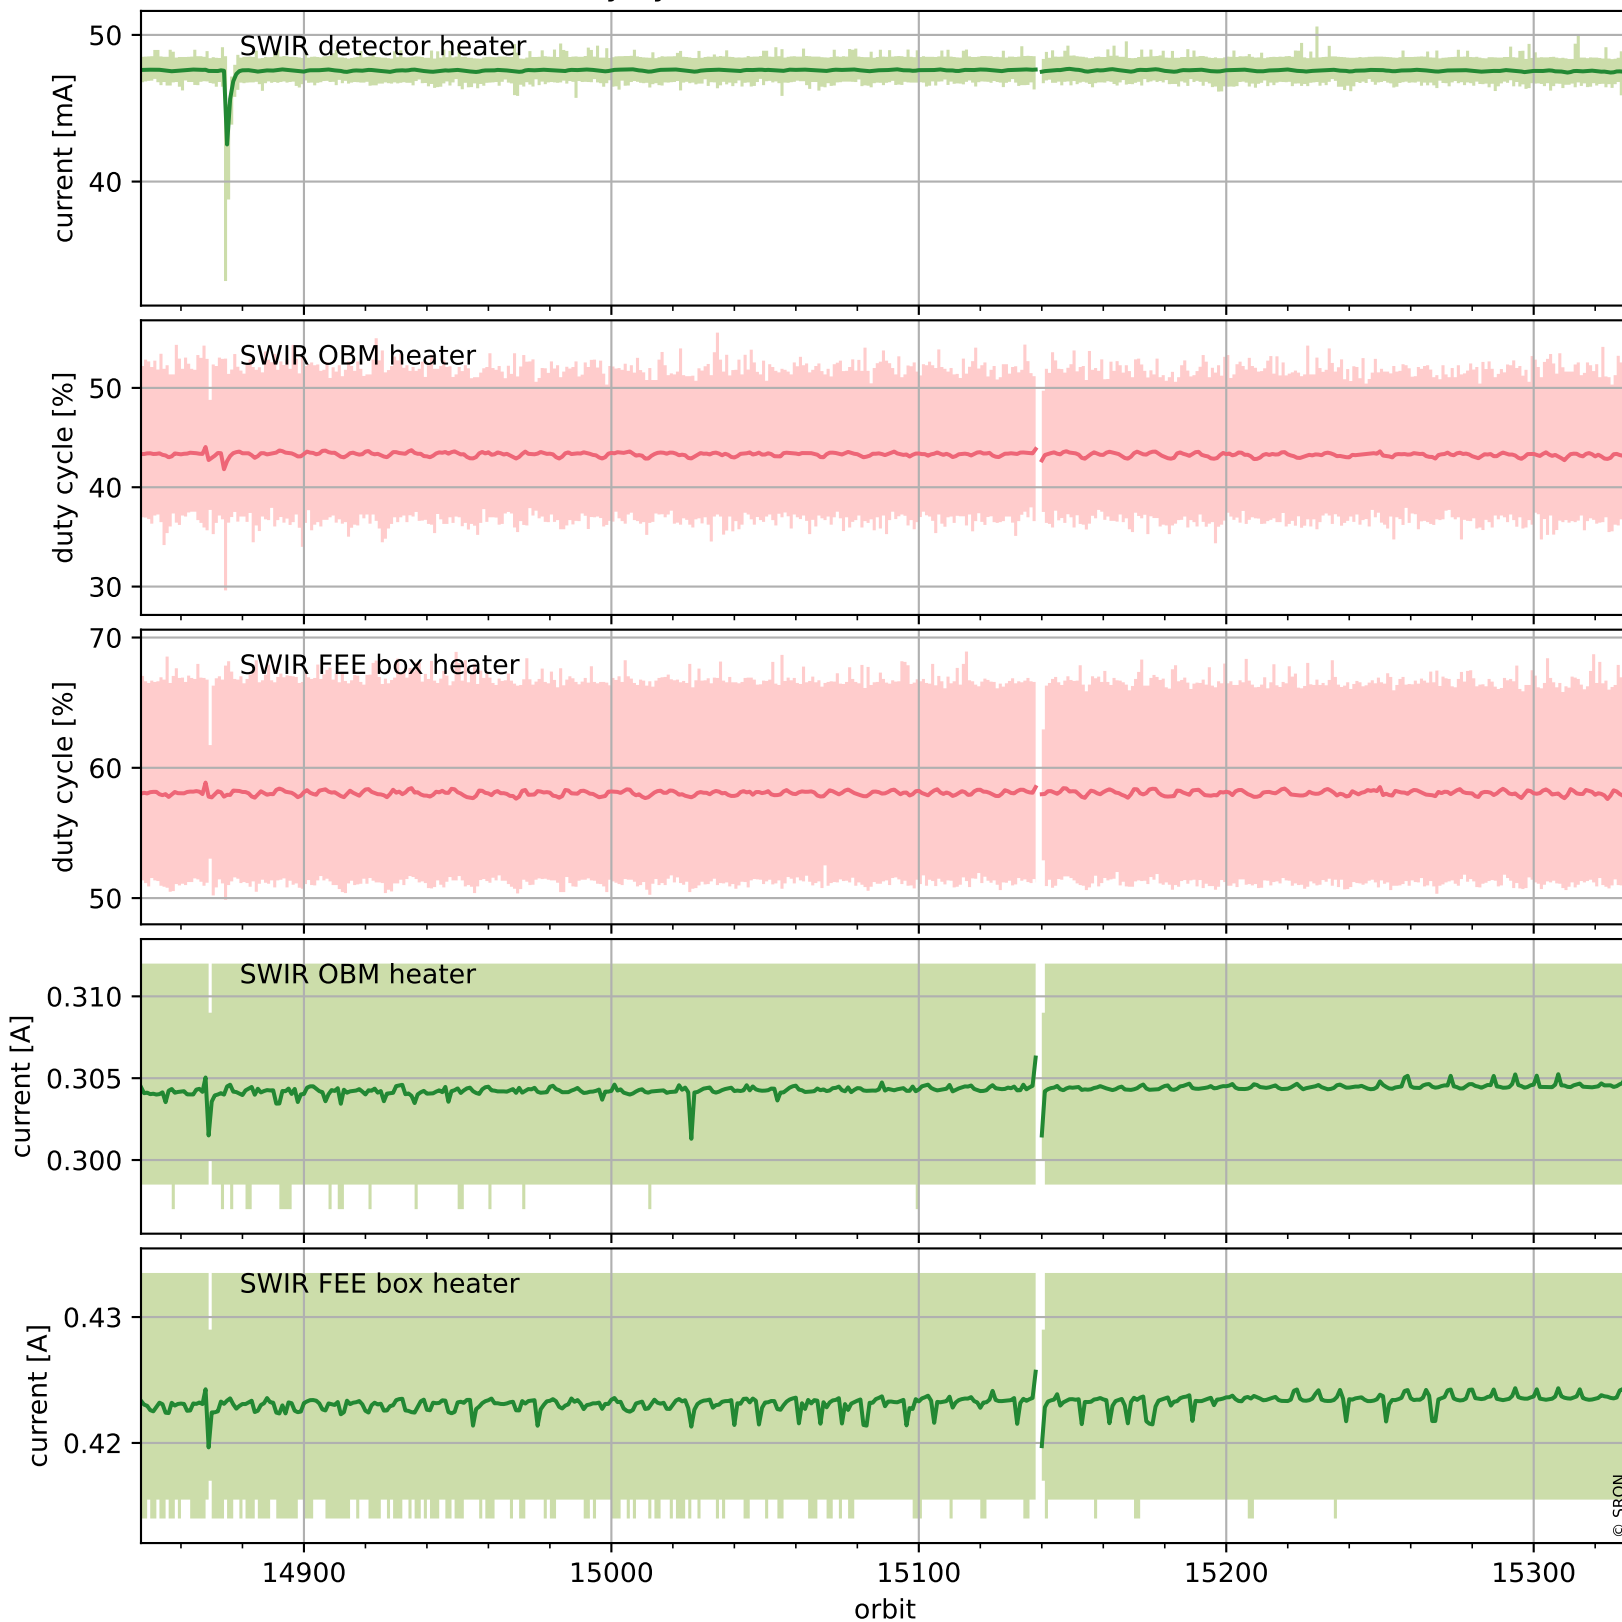

Tropomi SWIR housekeeping data

orbits : [15318, 15331]
coverage : 2020-09-27 / 2020-09-28
created : 2023-08-21T09:03:54

Temperature of sensors relevant for SWIR (one day)

Tropomi SWIR housekeeping data

orbits : [14847, 15331]
coverage : 2020-08-24 / 2020-09-28
created : 2023-08-21T09:03:55

Temperature of sensors relevant for SWIR (last month)

Tropomi SWIR housekeeping data

orbits : [15318, 15331]
coverage : 2020-09-27 / 2020-09-28
created : 2023-08-21T09:03:55

Current and duty cycle of 3 heaters relevant for SWIR (one day)

Tropomi SWIR housekeeping data

orbits : [14847, 15331]
coverage : 2020-08-24 / 2020-09-28
created : 2023-08-21T09:03:55

Current and duty cycle of 3 heaters relevant for SWIR (last month)

Tropomi SWIR housekeeping data

orbits : [15318, 15331]
coverage : 2020-09-27 / 2020-09-28
created : 2023-08-21T09:03:56

Temperature of sensors at the SWIR front-end electronics (one day)

Tropomi SWIR housekeeping data

orbits : [14847, 15331]
coverage : 2020-08-24 / 2020-09-28
created : 2023-08-21T09:03:56