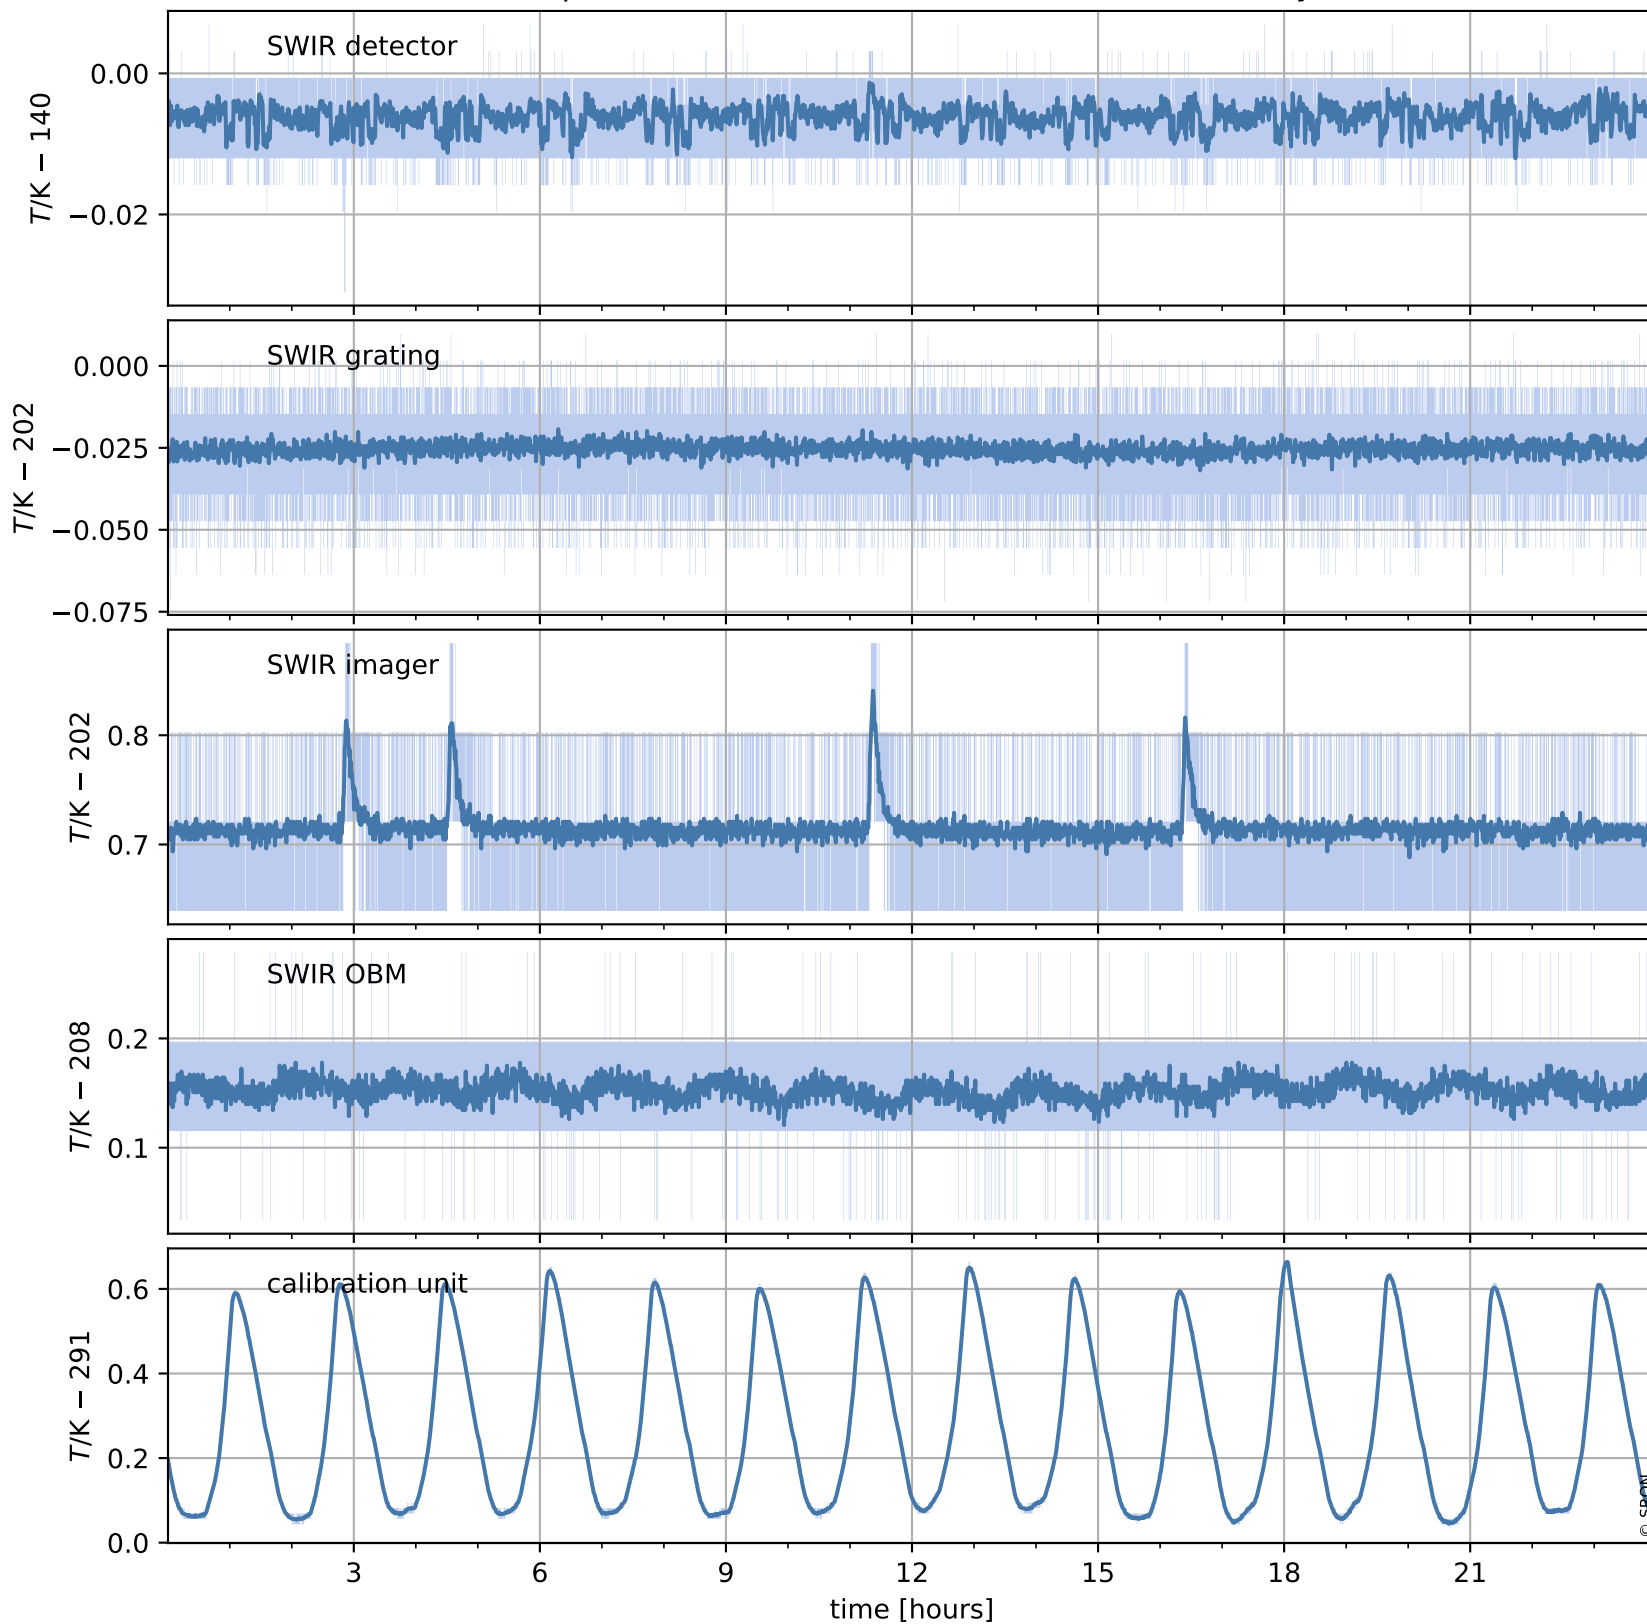

Tropomi SWIR housekeeping data

orbits : [15332, 15345]
coverage : 2020-09-28 / 2020-09-29
created : 2023-08-21T09:03:57

Temperature of sensors relevant for SWIR (one day)

Tropomi SWIR housekeeping data

orbits : [14861, 15345]
coverage : 2020-08-25 / 2020-09-29
created : 2023-08-21T09:03:57

Temperature of sensors relevant for SWIR (last month)

Tropomi SWIR housekeeping data

orbits : [15332, 15345]
coverage : 2020-09-28 / 2020-09-29
created : 2023-08-21T09:03:57

Current and duty cycle of 3 heaters relevant for SWIR (one day)

Tropomi SWIR housekeeping data

orbits : [14861, 15345]
coverage : 2020-08-25 / 2020-09-29
created : 2023-08-21T09:03:58

Current and duty cycle of 3 heaters relevant for SWIR (last month)

Tropomi SWIR housekeeping data