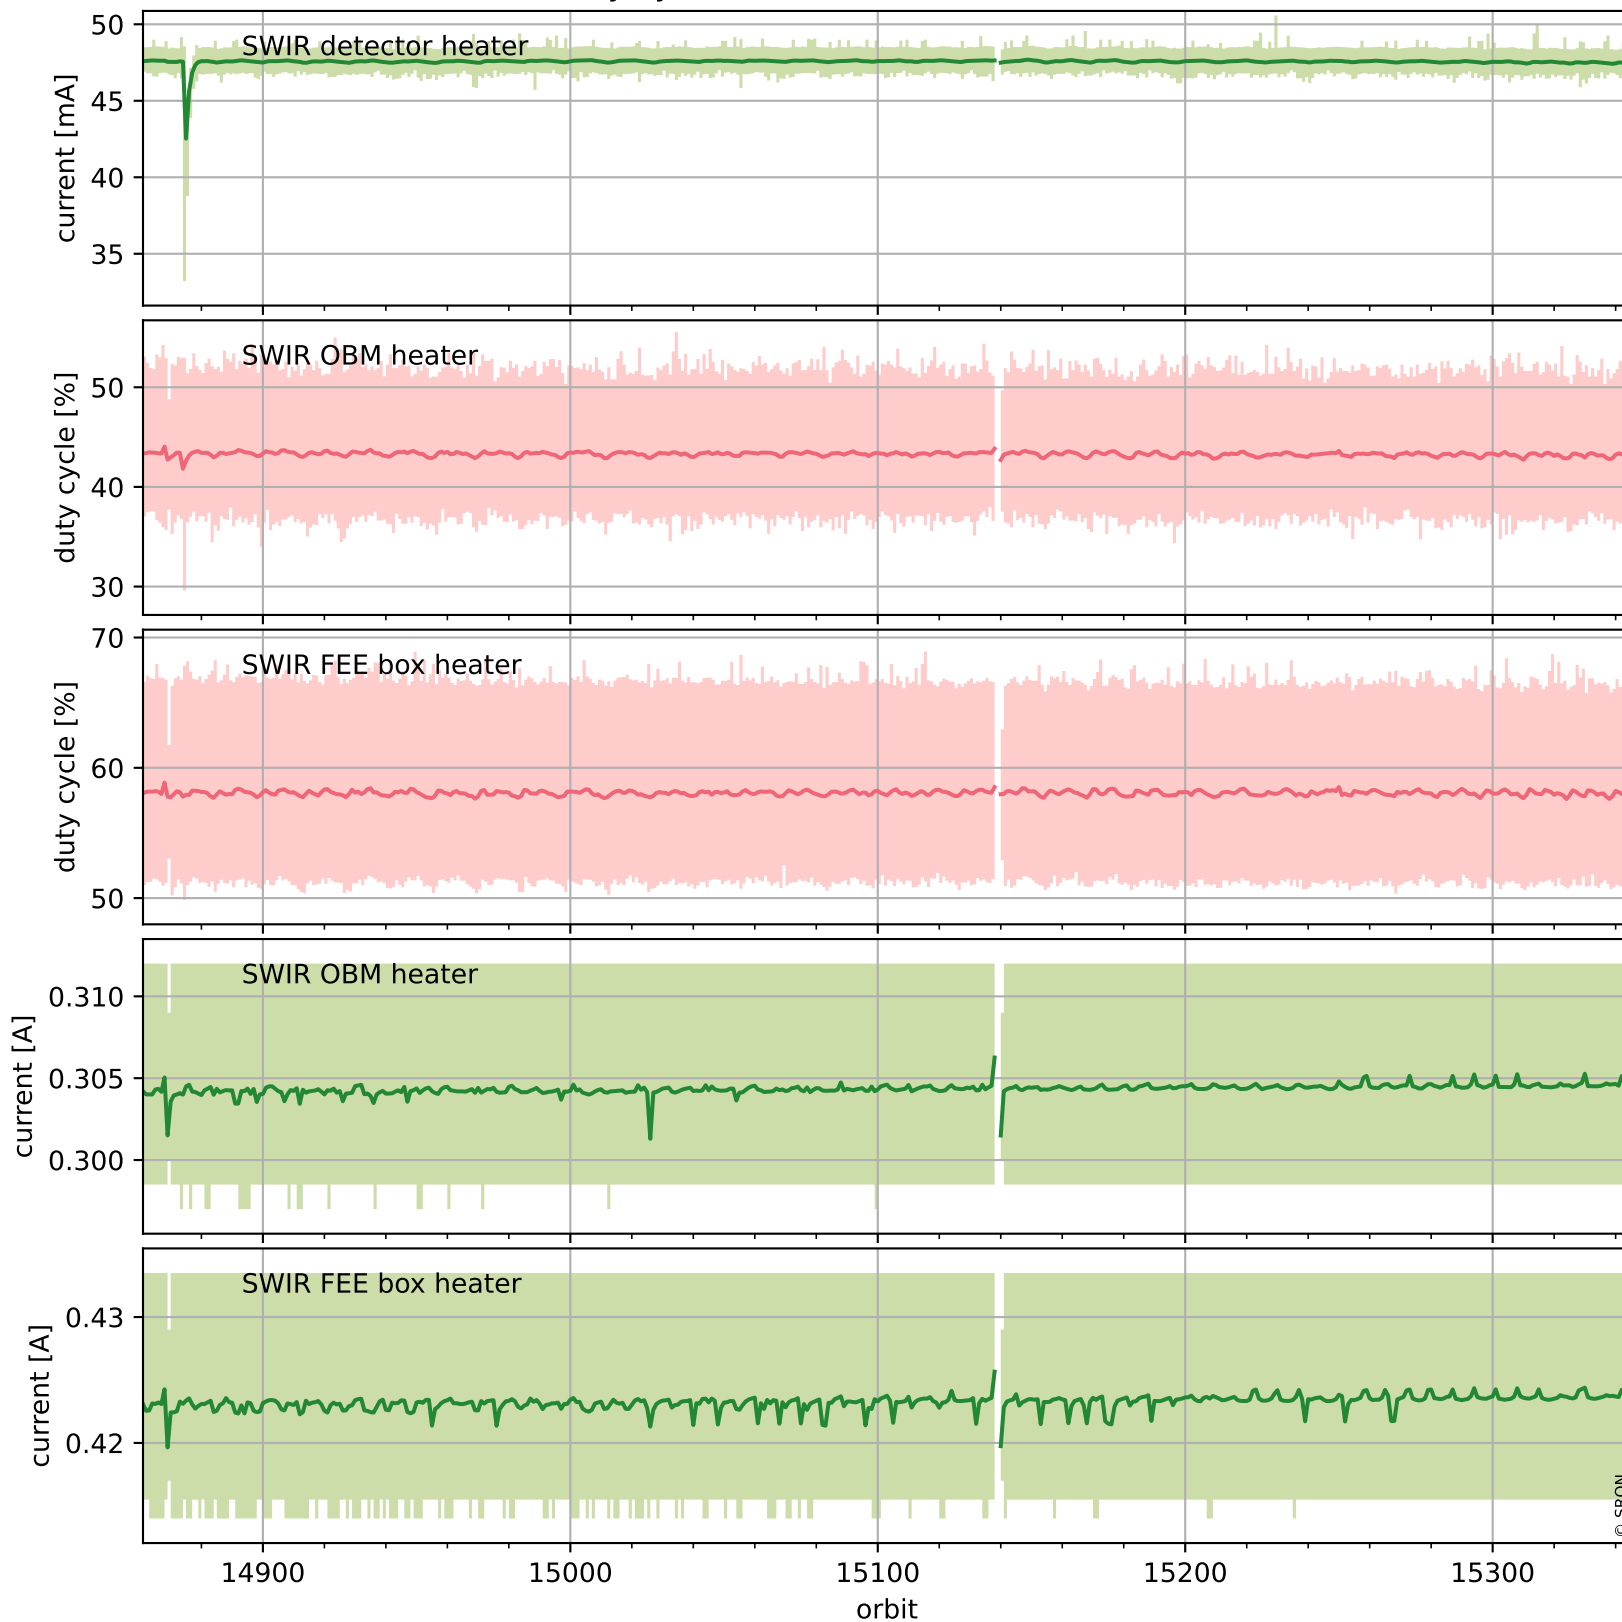

Tropomi SWIR housekeeping data

orbits : [15332, 15345]
coverage : 2020-09-28 / 2020-09-29
created : 2023-08-21T09:03:57

Temperature of sensors relevant for SWIR (one day)

Tropomi SWIR housekeeping data

orbits : [14861, 15345]
coverage : 2020-08-25 / 2020-09-29
created : 2023-08-21T09:03:57

Temperature of sensors relevant for SWIR (last month)

Tropomi SWIR housekeeping data

orbits : [15332, 15345]
coverage : 2020-09-28 / 2020-09-29
created : 2023-08-21T09:03:57

Current and duty cycle of 3 heaters relevant for SWIR (one day)

Tropomi SWIR housekeeping data

orbits : [14861, 15345]
coverage : 2020-08-25 / 2020-09-29
created : 2023-08-21T09:03:58

Current and duty cycle of 3 heaters relevant for SWIR (last month)

Tropomi SWIR housekeeping data

orbits : [15332, 15345]
coverage : 2020-09-28 / 2020-09-29
created : 2023-08-21T09:03:58

Temperature of sensors at the SWIR front-end electronics (one day)

Tropomi SWIR housekeeping data

orbits : [14861, 15345]
coverage : 2020-08-25 / 2020-09-29
created : 2023-08-21T09:03:58