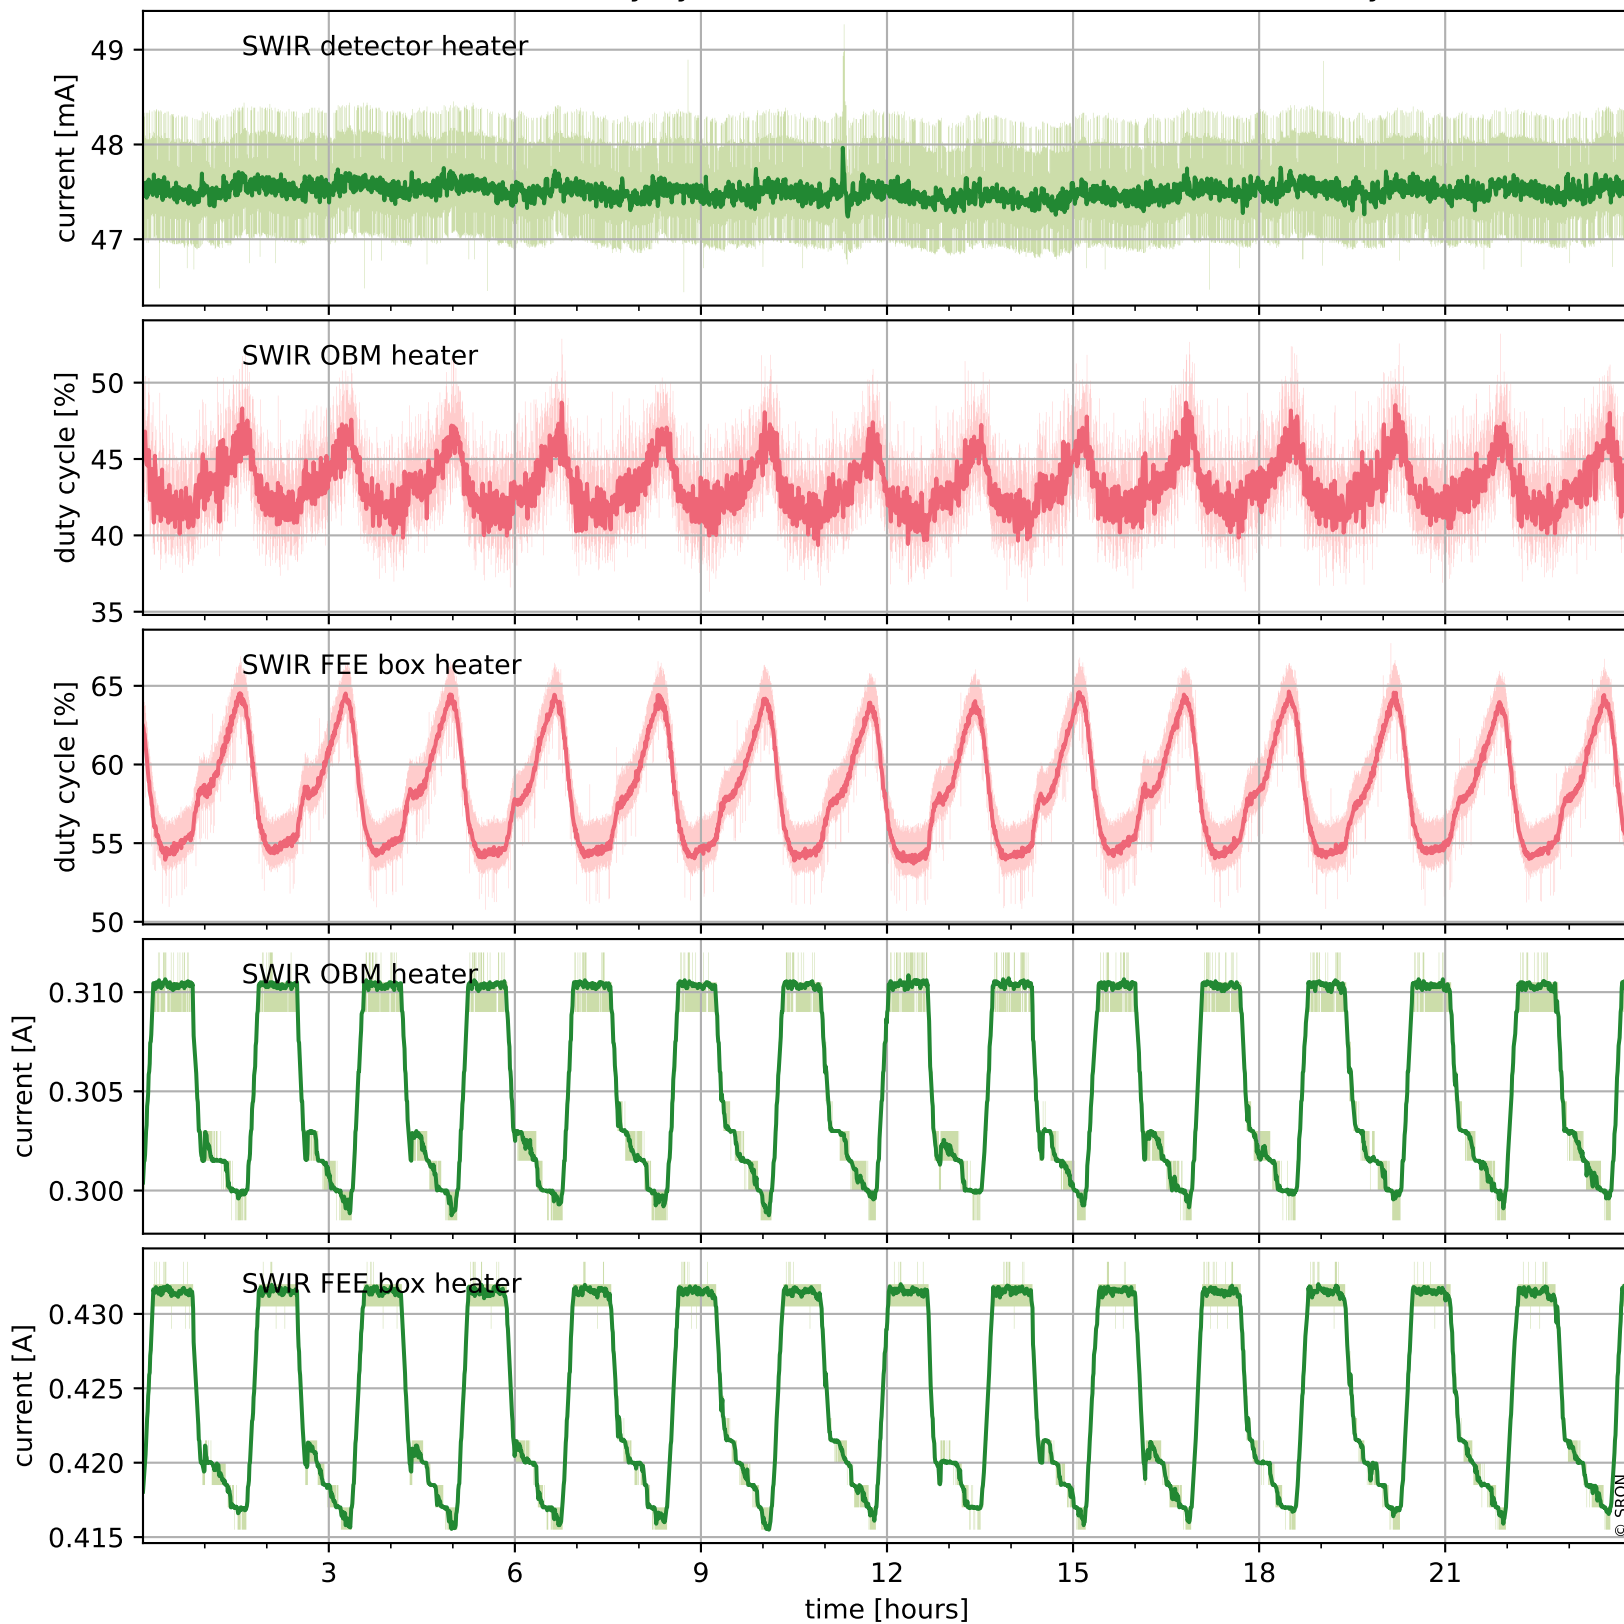

Tropomi SWIR housekeeping data

orbits : [15332, 15345]
coverage : 2020-09-28 / 2020-09-29
created : 2023-08-21T09:03:57

Temperature of sensors relevant for SWIR (one day)

Tropomi SWIR housekeeping data

orbits : [14861, 15345]
coverage : 2020-08-25 / 2020-09-29
created : 2023-08-21T09:03:57

Temperature of sensors relevant for SWIR (last month)

Tropomi SWIR housekeeping data

orbits : [15332, 15345]
coverage : 2020-09-28 / 2020-09-29
created : 2023-08-21T09:03:57

Current and duty cycle of 3 heaters relevant for SWIR (one day)

Tropomi SWIR housekeeping data

orbits : [14861, 15345]
coverage : 2020-08-25 / 2020-09-29
created : 2023-08-21T09:03:58

Current and duty cycle of 3 heaters relevant for SWIR (last month)

Tropomi SWIR housekeeping data

orbits : [15332, 15345]
coverage : 2020-09-28 / 2020-09-29
created : 2023-08-21T09:03:58

Temperature of sensors at the SWIR front-end electronics (one day)

Tropomi SWIR housekeeping data

orbits : [14861, 15345]
coverage : 2020-08-25 / 2020-09-29
created : 2023-08-21T09:03:58