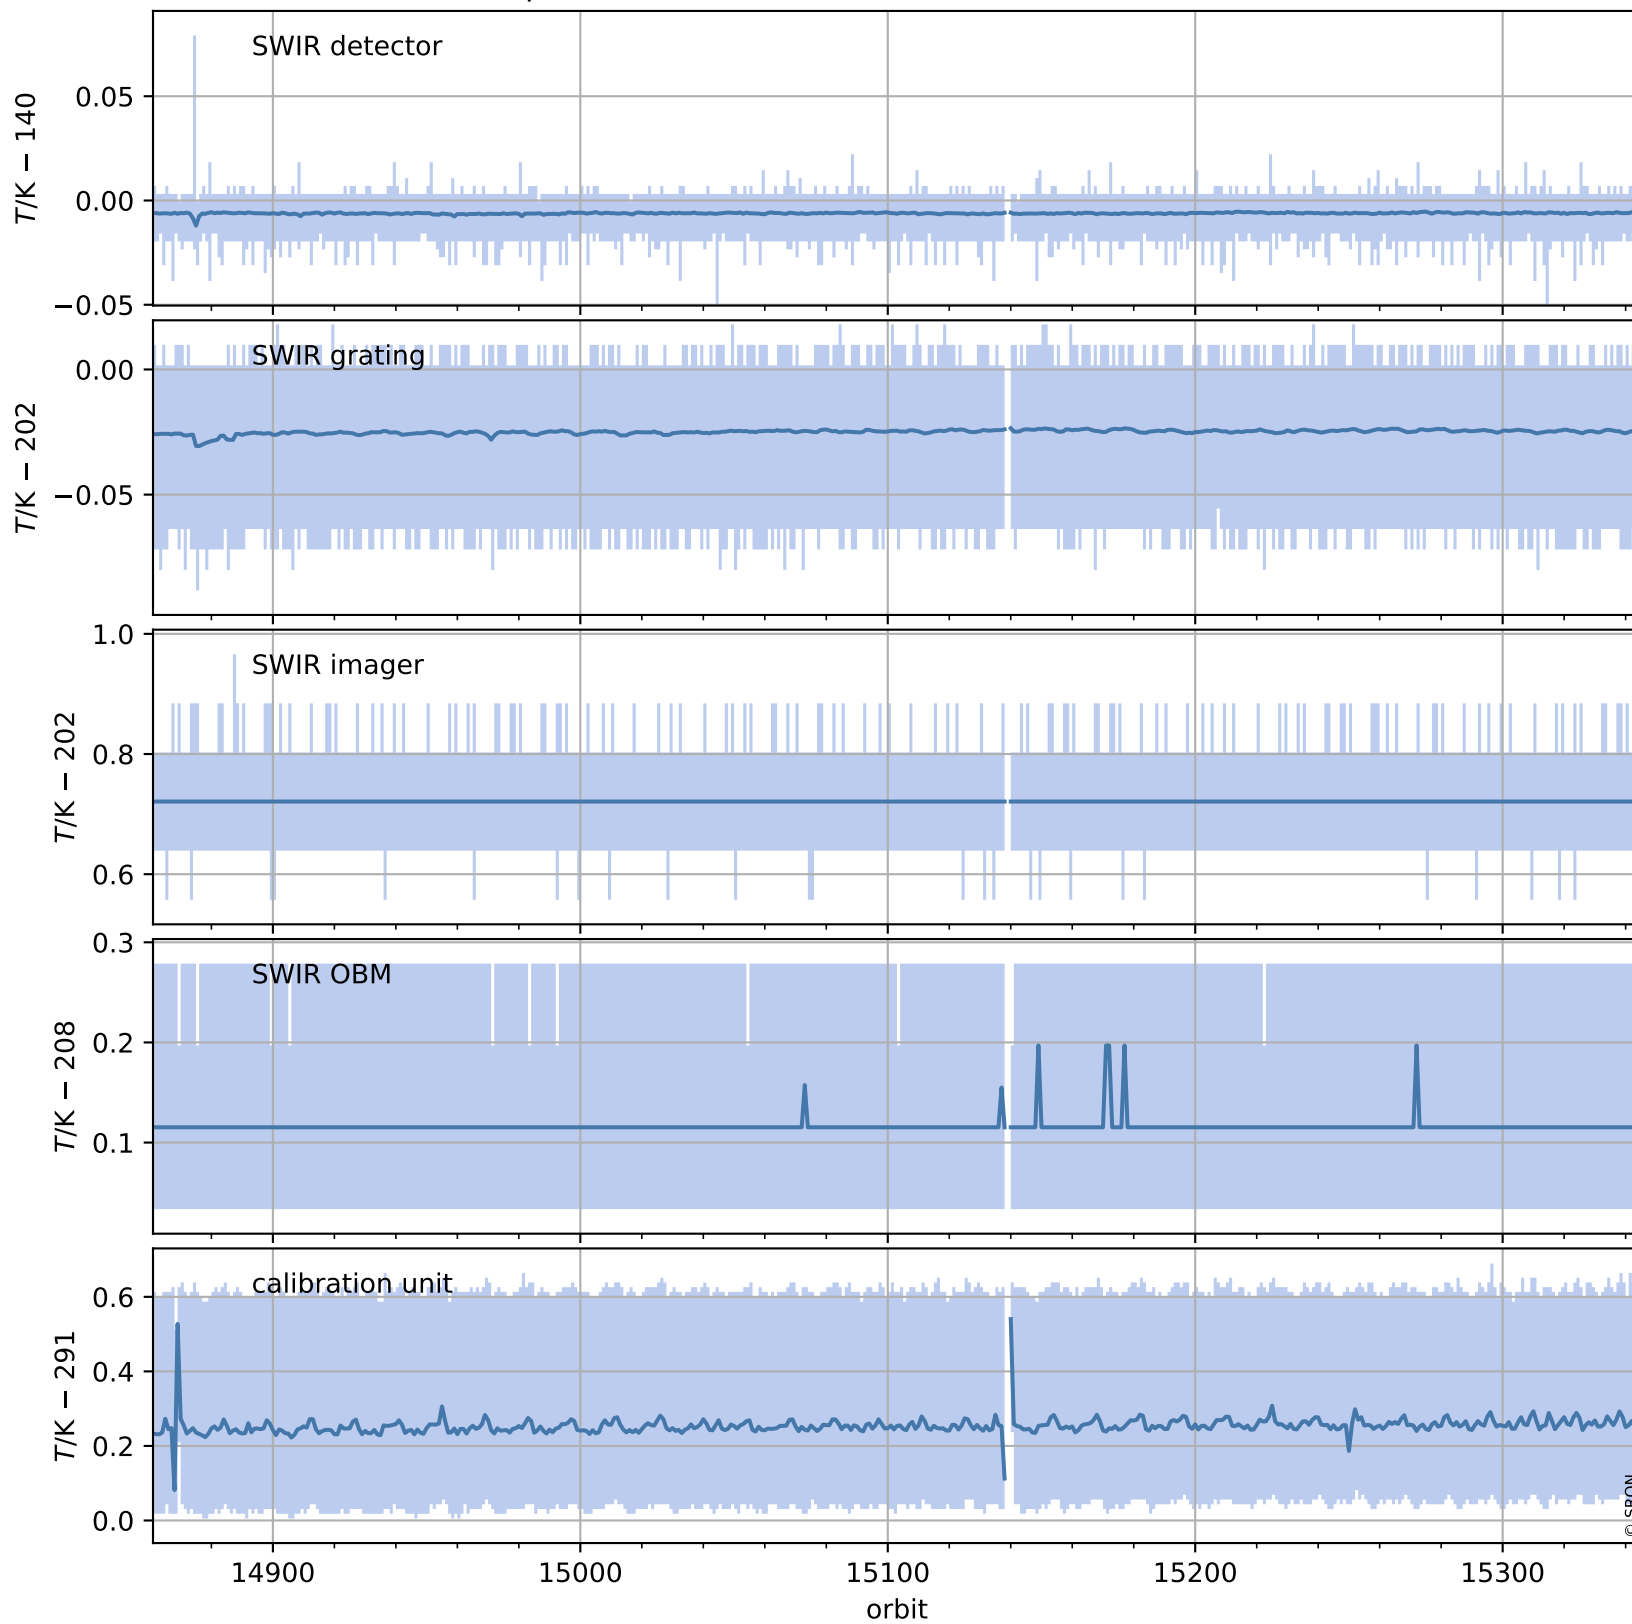

Tropomi SWIR housekeeping data

orbits : [15332, 15345]
coverage : 2020-09-28 / 2020-09-29
created : 2023-08-21T09:03:57

Temperature of sensors relevant for SWIR (one day)

Tropomi SWIR housekeeping data

orbits : [14861, 15345]
coverage : 2020-08-25 / 2020-09-29
created : 2023-08-21T09:03:57

Temperature of sensors relevant for SWIR (last month)

Tropomi SWIR housekeeping data

orbits : [15332, 15345]
coverage : 2020-09-28 / 2020-09-29
created : 2023-08-21T09:03:57

Current and duty cycle of 3 heaters relevant for SWIR (one day)

Tropomi SWIR housekeeping data

orbits : [14861, 15345]
coverage : 2020-08-25 / 2020-09-29
created : 2023-08-21T09:03:58

Current and duty cycle of 3 heaters relevant for SWIR (last month)

Tropomi SWIR housekeeping data

orbits : [15332, 15345]
coverage : 2020-09-28 / 2020-09-29
created : 2023-08-21T09:03:58

Temperature of sensors at the SWIR front-end electronics (one day)

Tropomi SWIR housekeeping data

orbits : [14861, 15345]
coverage : 2020-08-25 / 2020-09-29
created : 2023-08-21T09:03:58