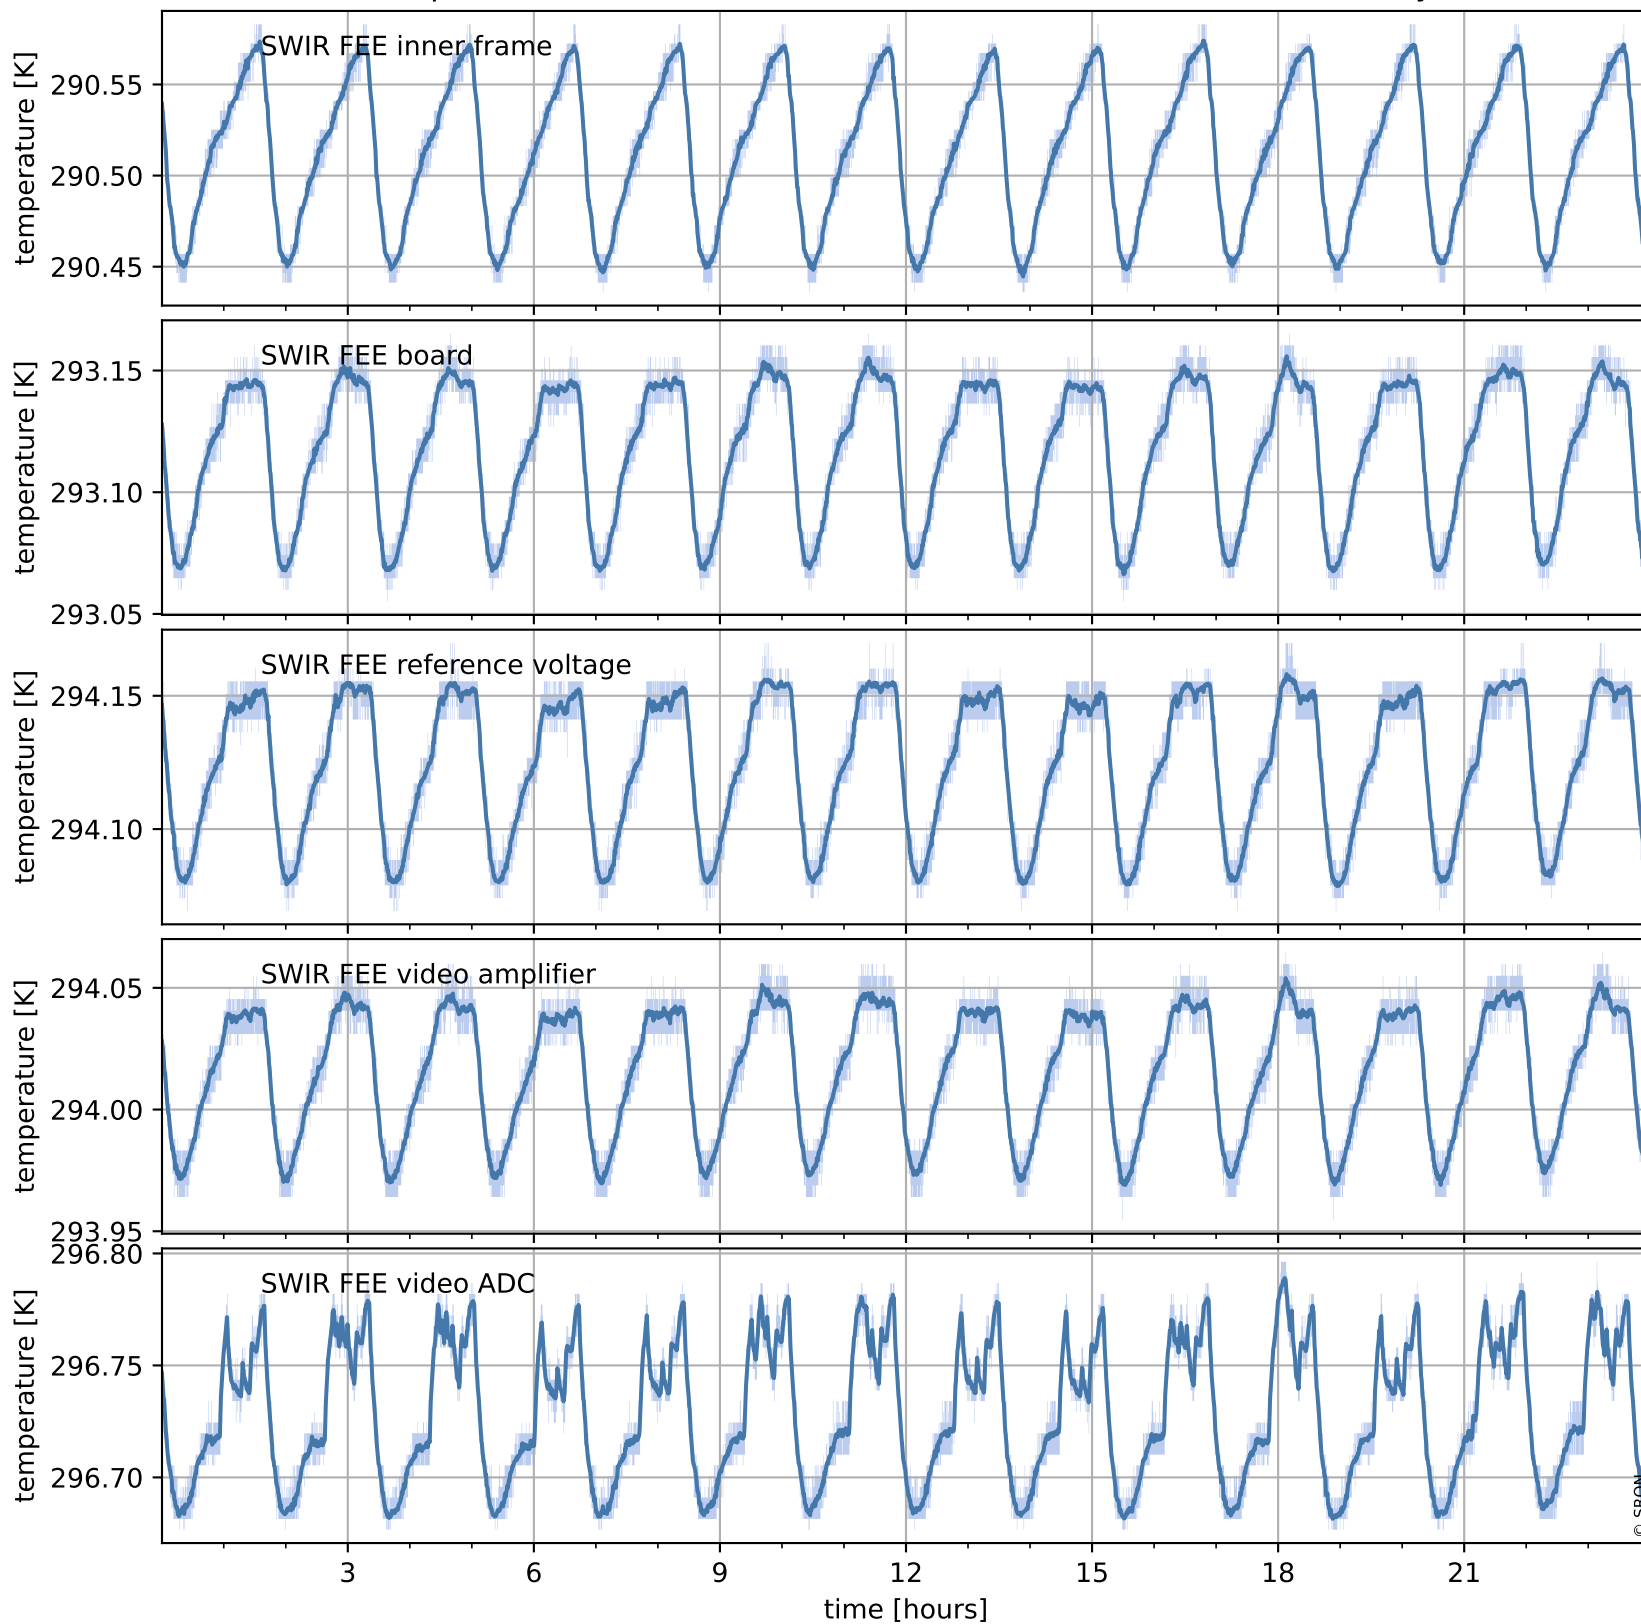

Tropomi SWIR housekeeping data

orbits : [15332, 15345]
coverage : 2020-09-28 / 2020-09-29
created : 2023-08-21T09:03:57

Temperature of sensors relevant for SWIR (one day)

Tropomi SWIR housekeeping data

orbits : [14861, 15345]
coverage : 2020-08-25 / 2020-09-29
created : 2023-08-21T09:03:57

Temperature of sensors relevant for SWIR (last month)

Tropomi SWIR housekeeping data

orbits : [15332, 15345]
coverage : 2020-09-28 / 2020-09-29
created : 2023-08-21T09:03:57

Current and duty cycle of 3 heaters relevant for SWIR (one day)

Tropomi SWIR housekeeping data

orbits : [14861, 15345]
coverage : 2020-08-25 / 2020-09-29
created : 2023-08-21T09:03:58

Current and duty cycle of 3 heaters relevant for SWIR (last month)

Tropomi SWIR housekeeping data

orbits : [15332, 15345]
coverage : 2020-09-28 / 2020-09-29
created : 2023-08-21T09:03:58

Temperature of sensors at the SWIR front-end electronics (one day)

Tropomi SWIR housekeeping data

orbits : [14861, 15345]
coverage : 2020-08-25 / 2020-09-29
created : 2023-08-21T09:03:58