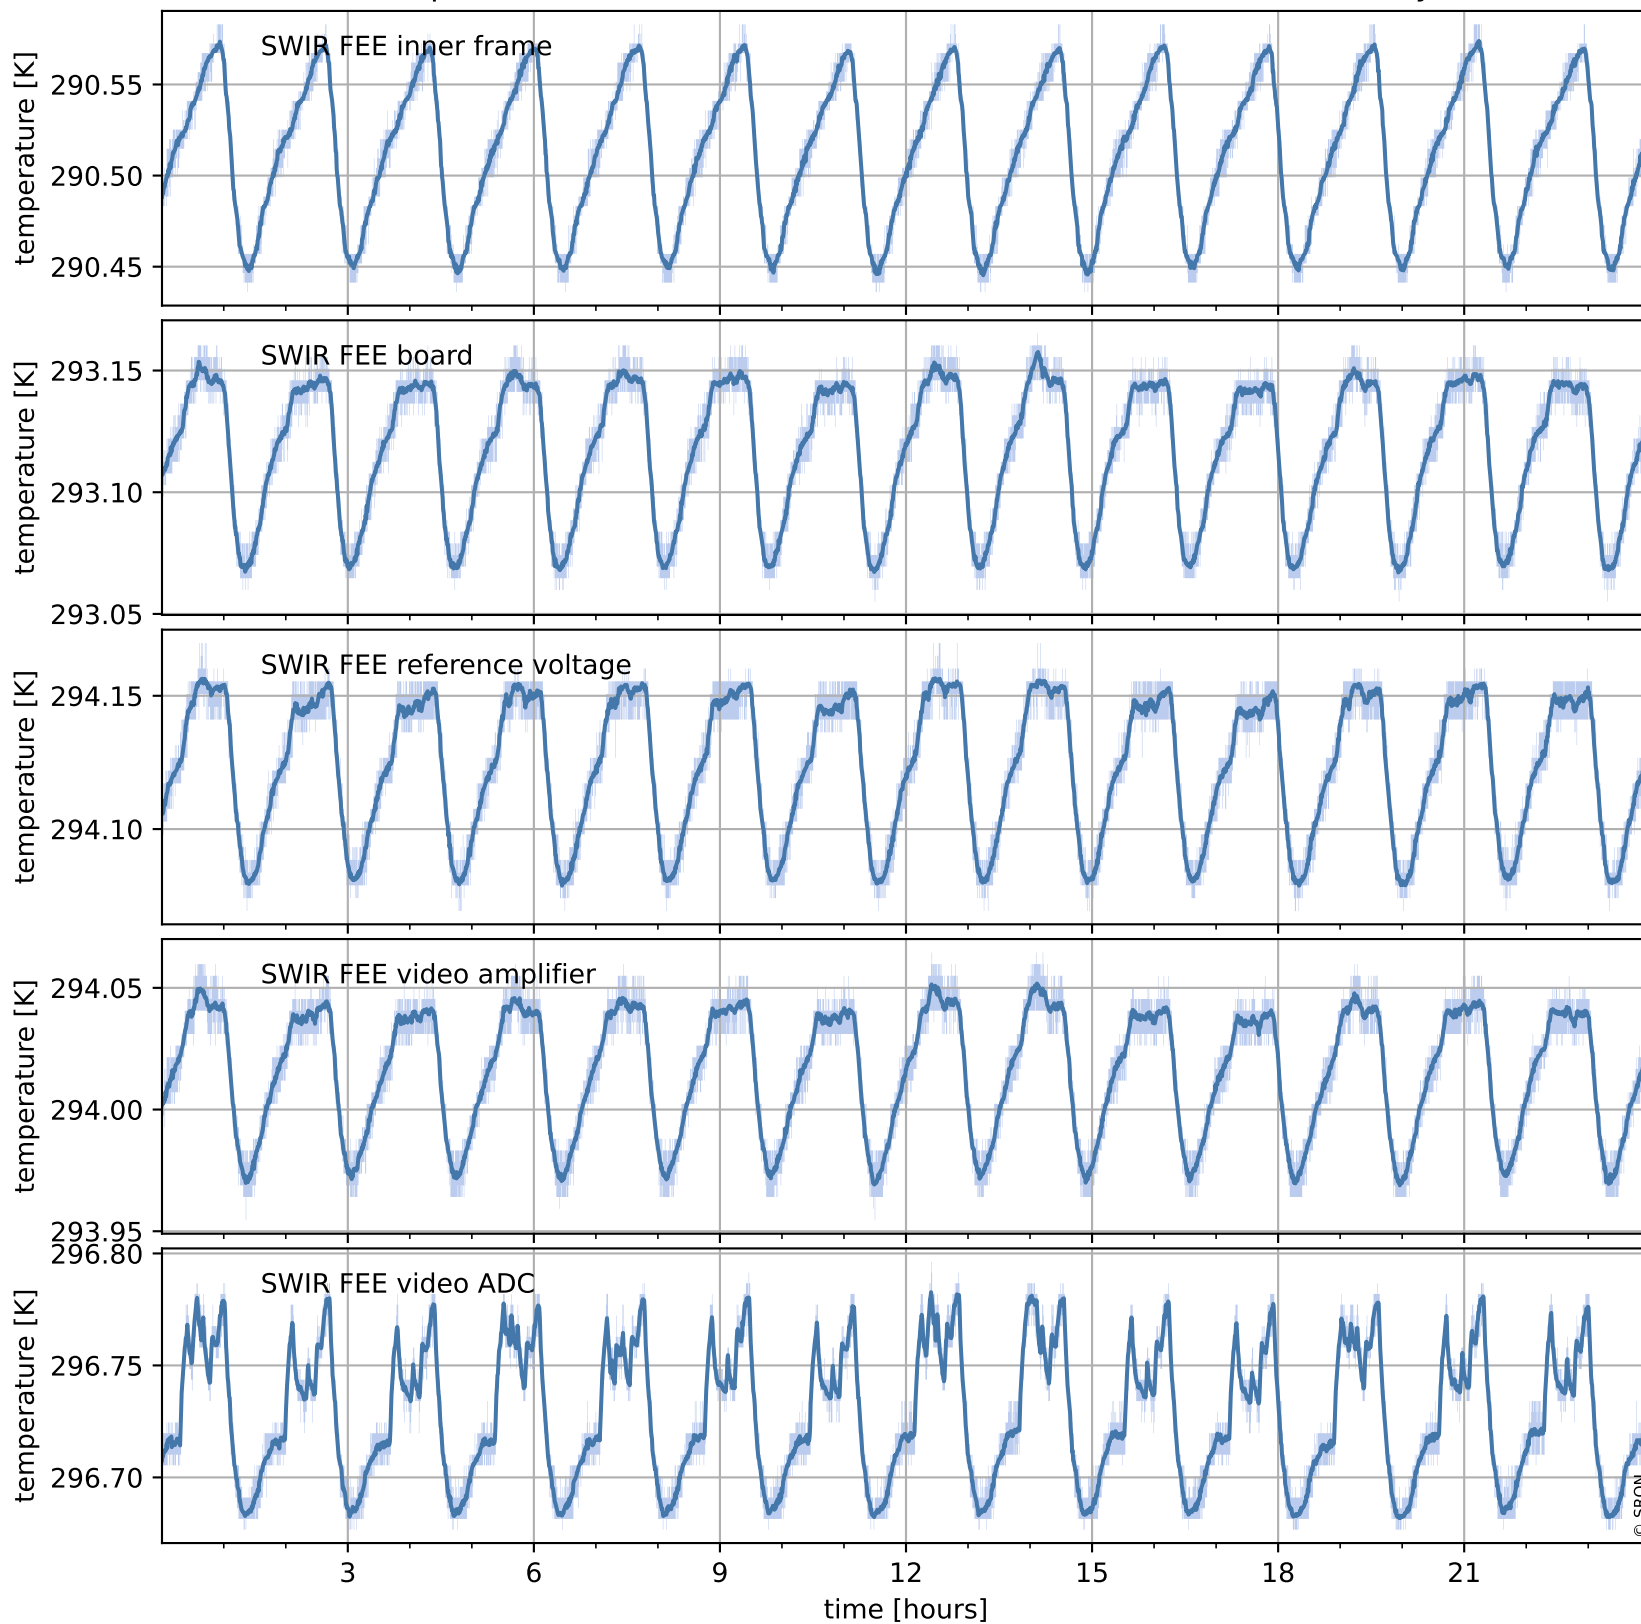

Tropomi SWIR housekeeping data

orbits : [15360, 15373]
coverage : 2020-09-30 / 2020-10-01
created : 2023-08-21T09:04:03

Temperature of sensors at the SWIR front-end electronics (one day)