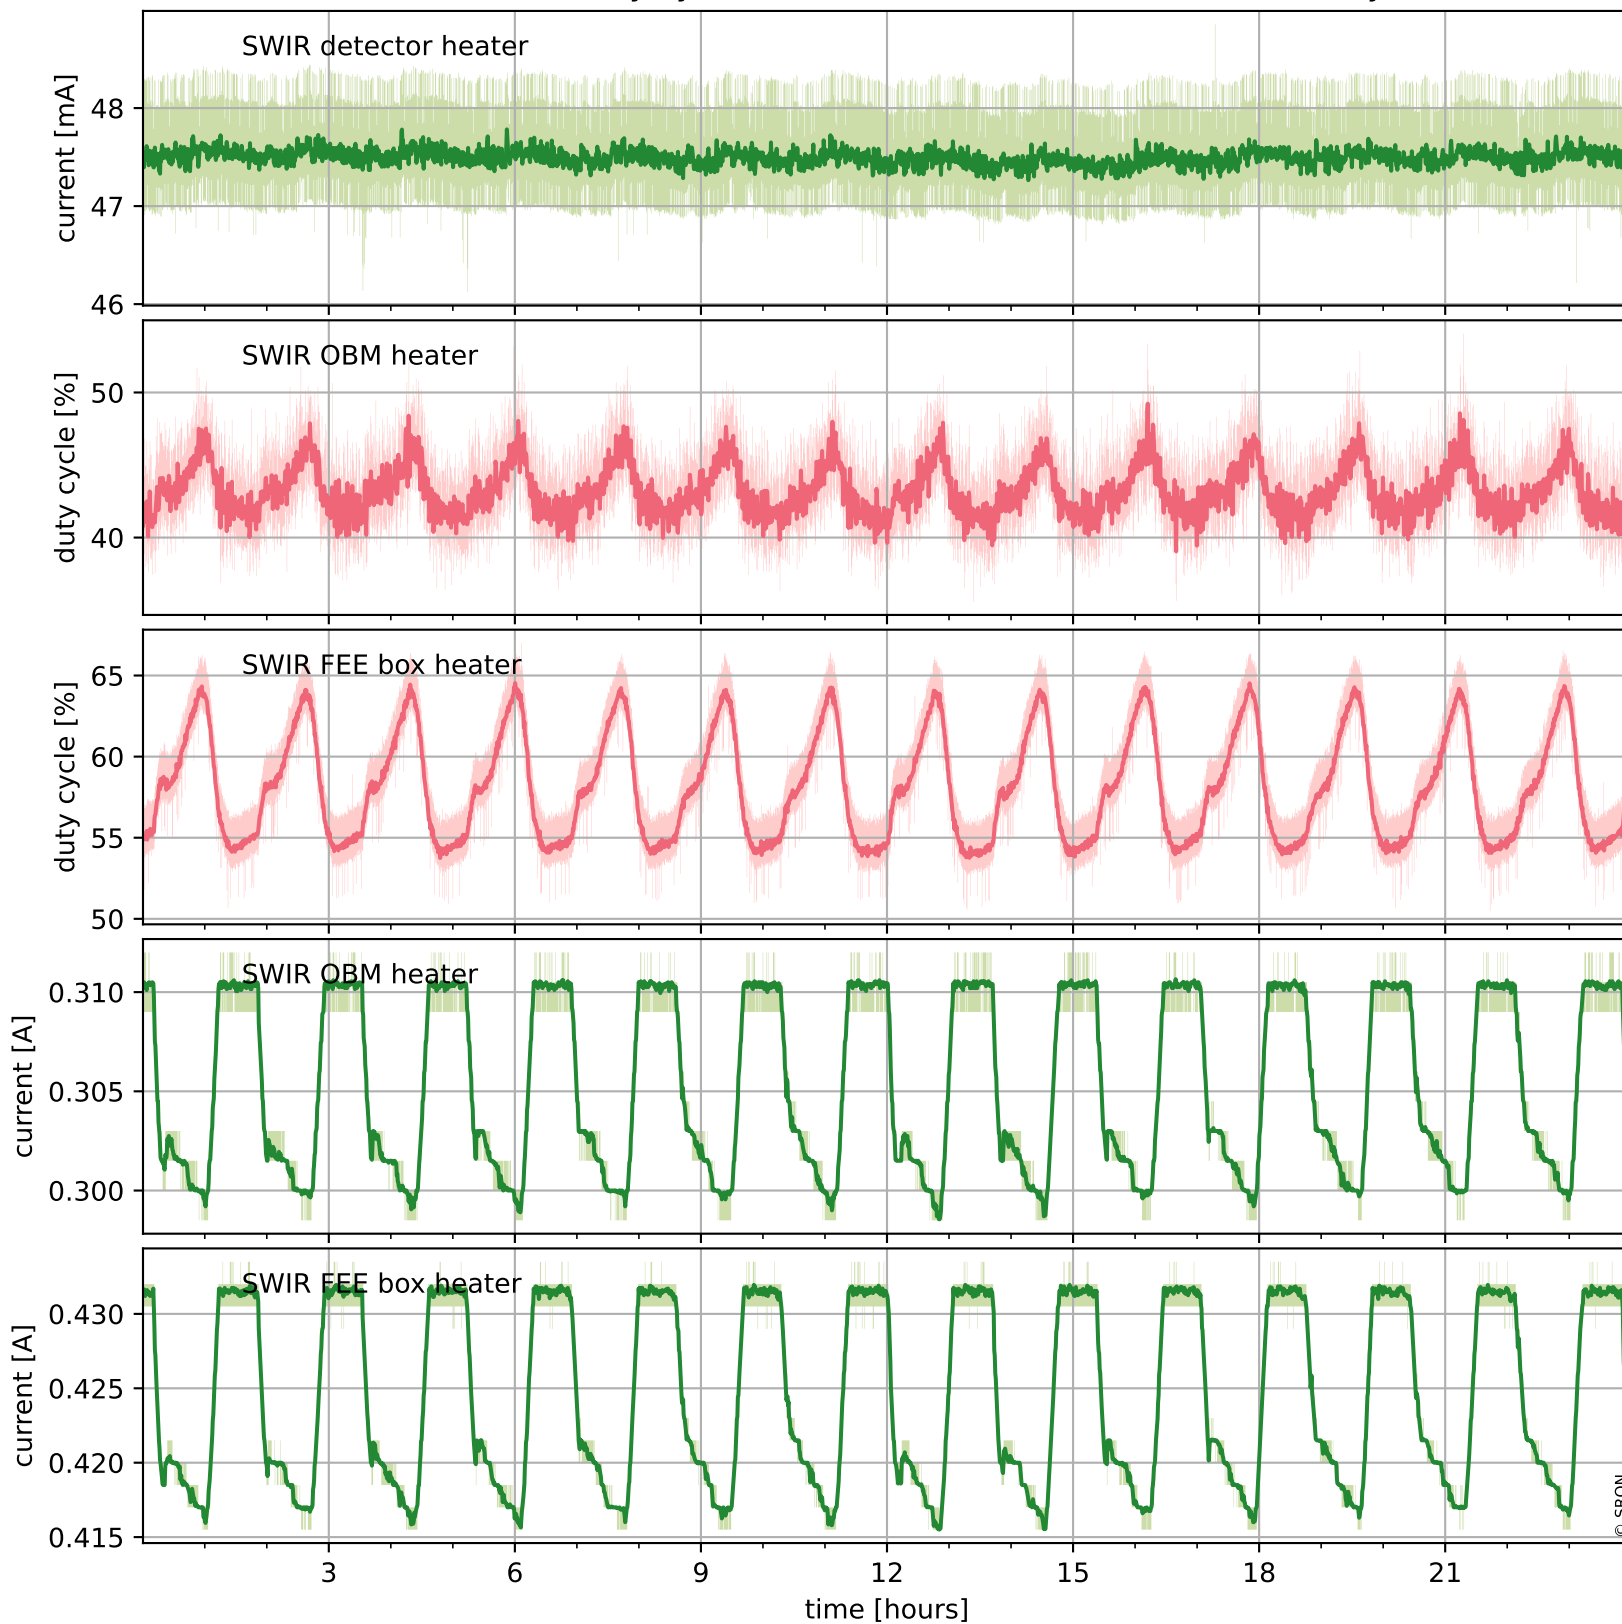

Tropomi SWIR housekeeping data

orbits : [15360, 15373]
coverage : 2020-09-30 / 2020-10-01
created : 2023-08-21T09:04:02

Current and duty cycle of 3 heaters relevant for SWIR (one day)