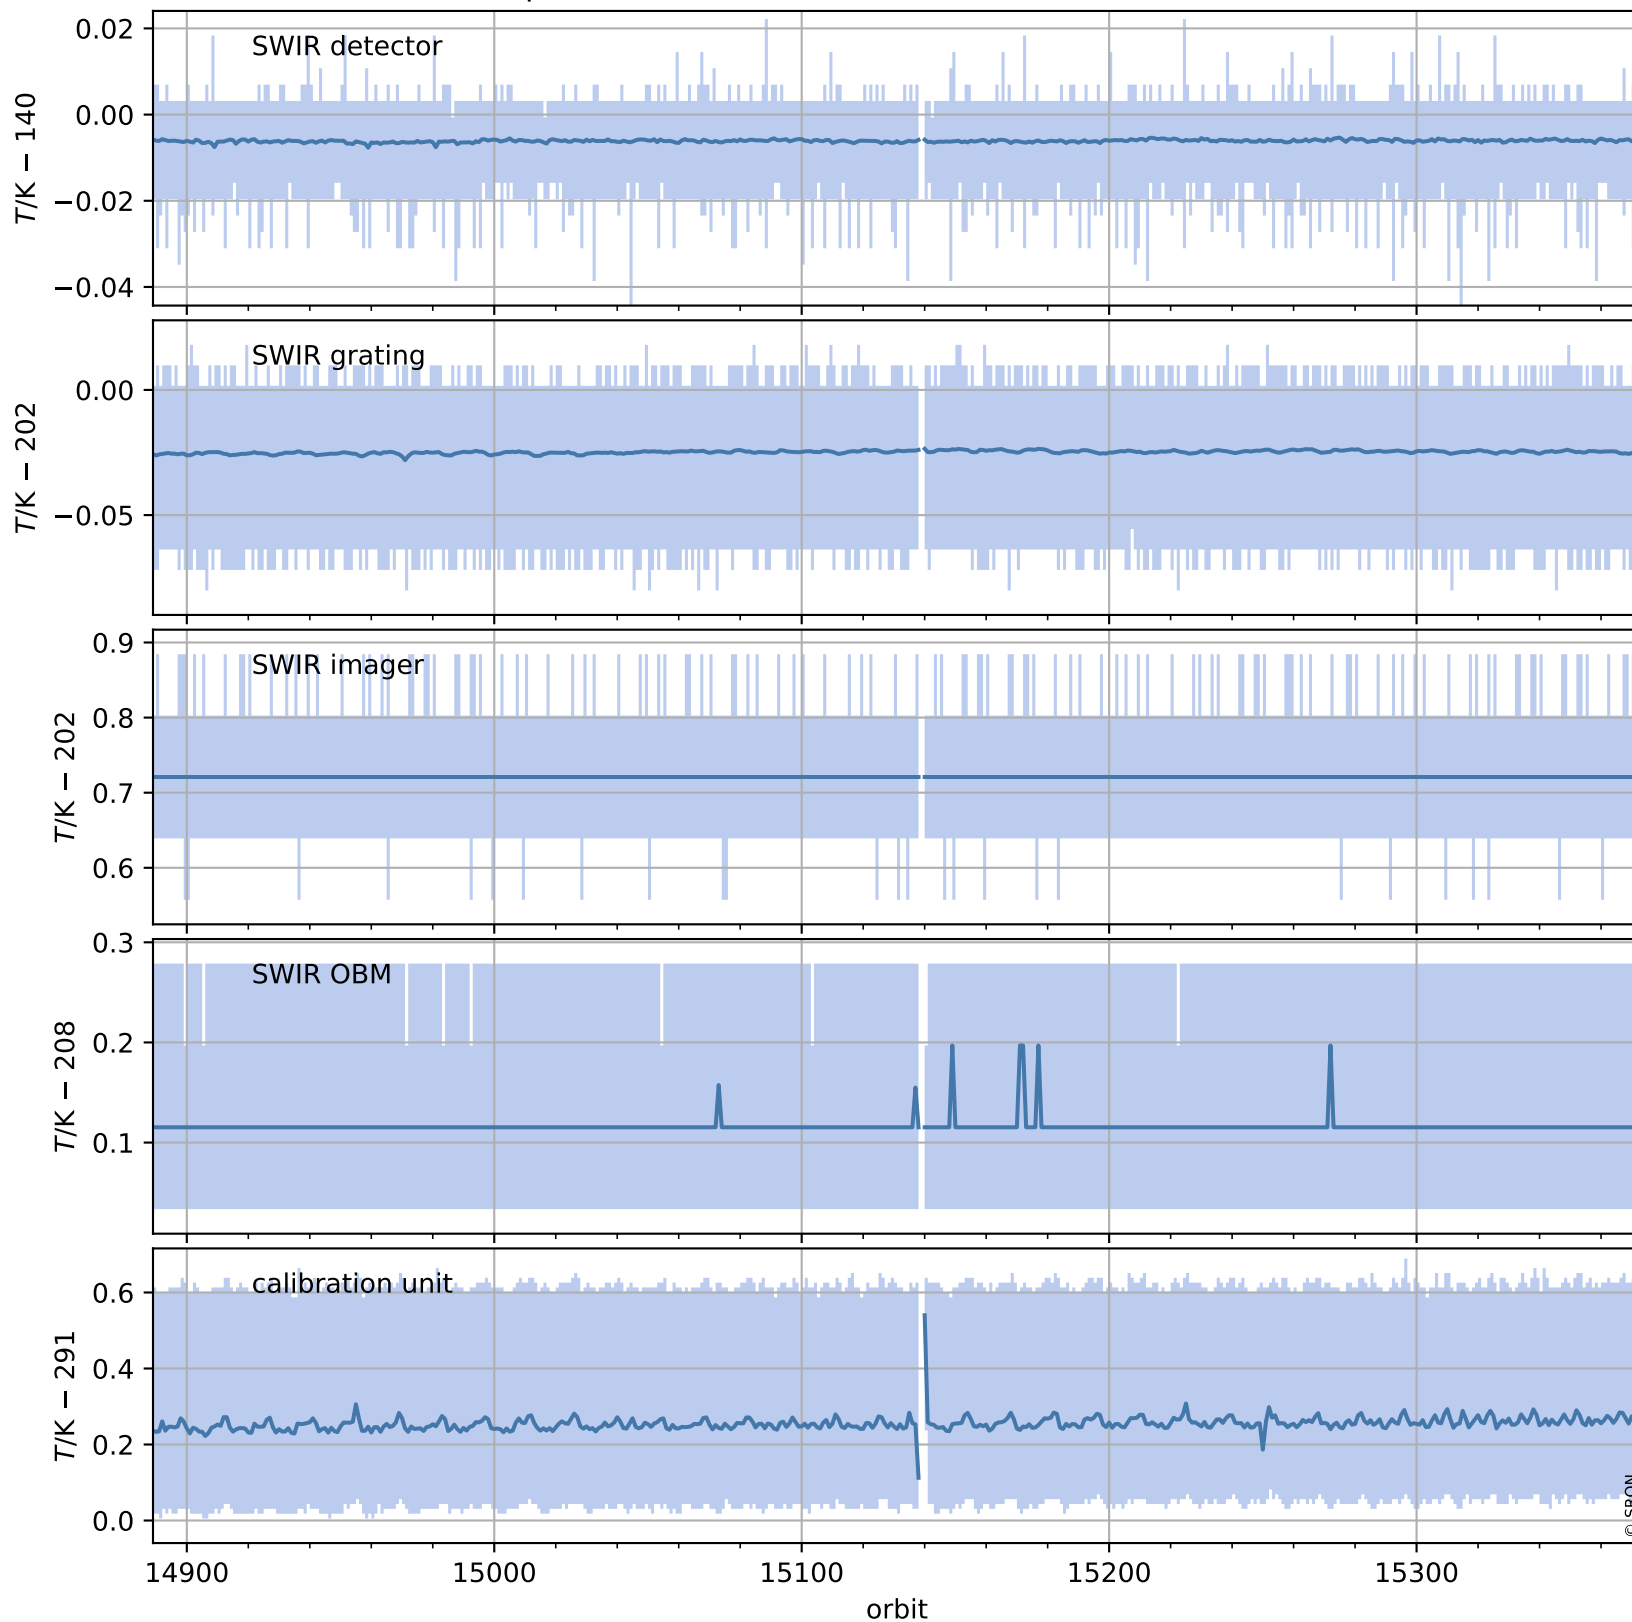

# Tropomi SWIR housekeeping data

orbits : [15360, 15373]  
coverage : 2020-09-30 / 2020-10-01  
created : 2023-08-21T09:04:01

## Temperature of sensors relevant for SWIR (one day)

# Tropomi SWIR housekeeping data

orbits : [14889, 15373]  
coverage : 2020-08-27 / 2020-10-01  
created : 2023-08-21T09:04:02

## Temperature of sensors relevant for SWIR (last month)