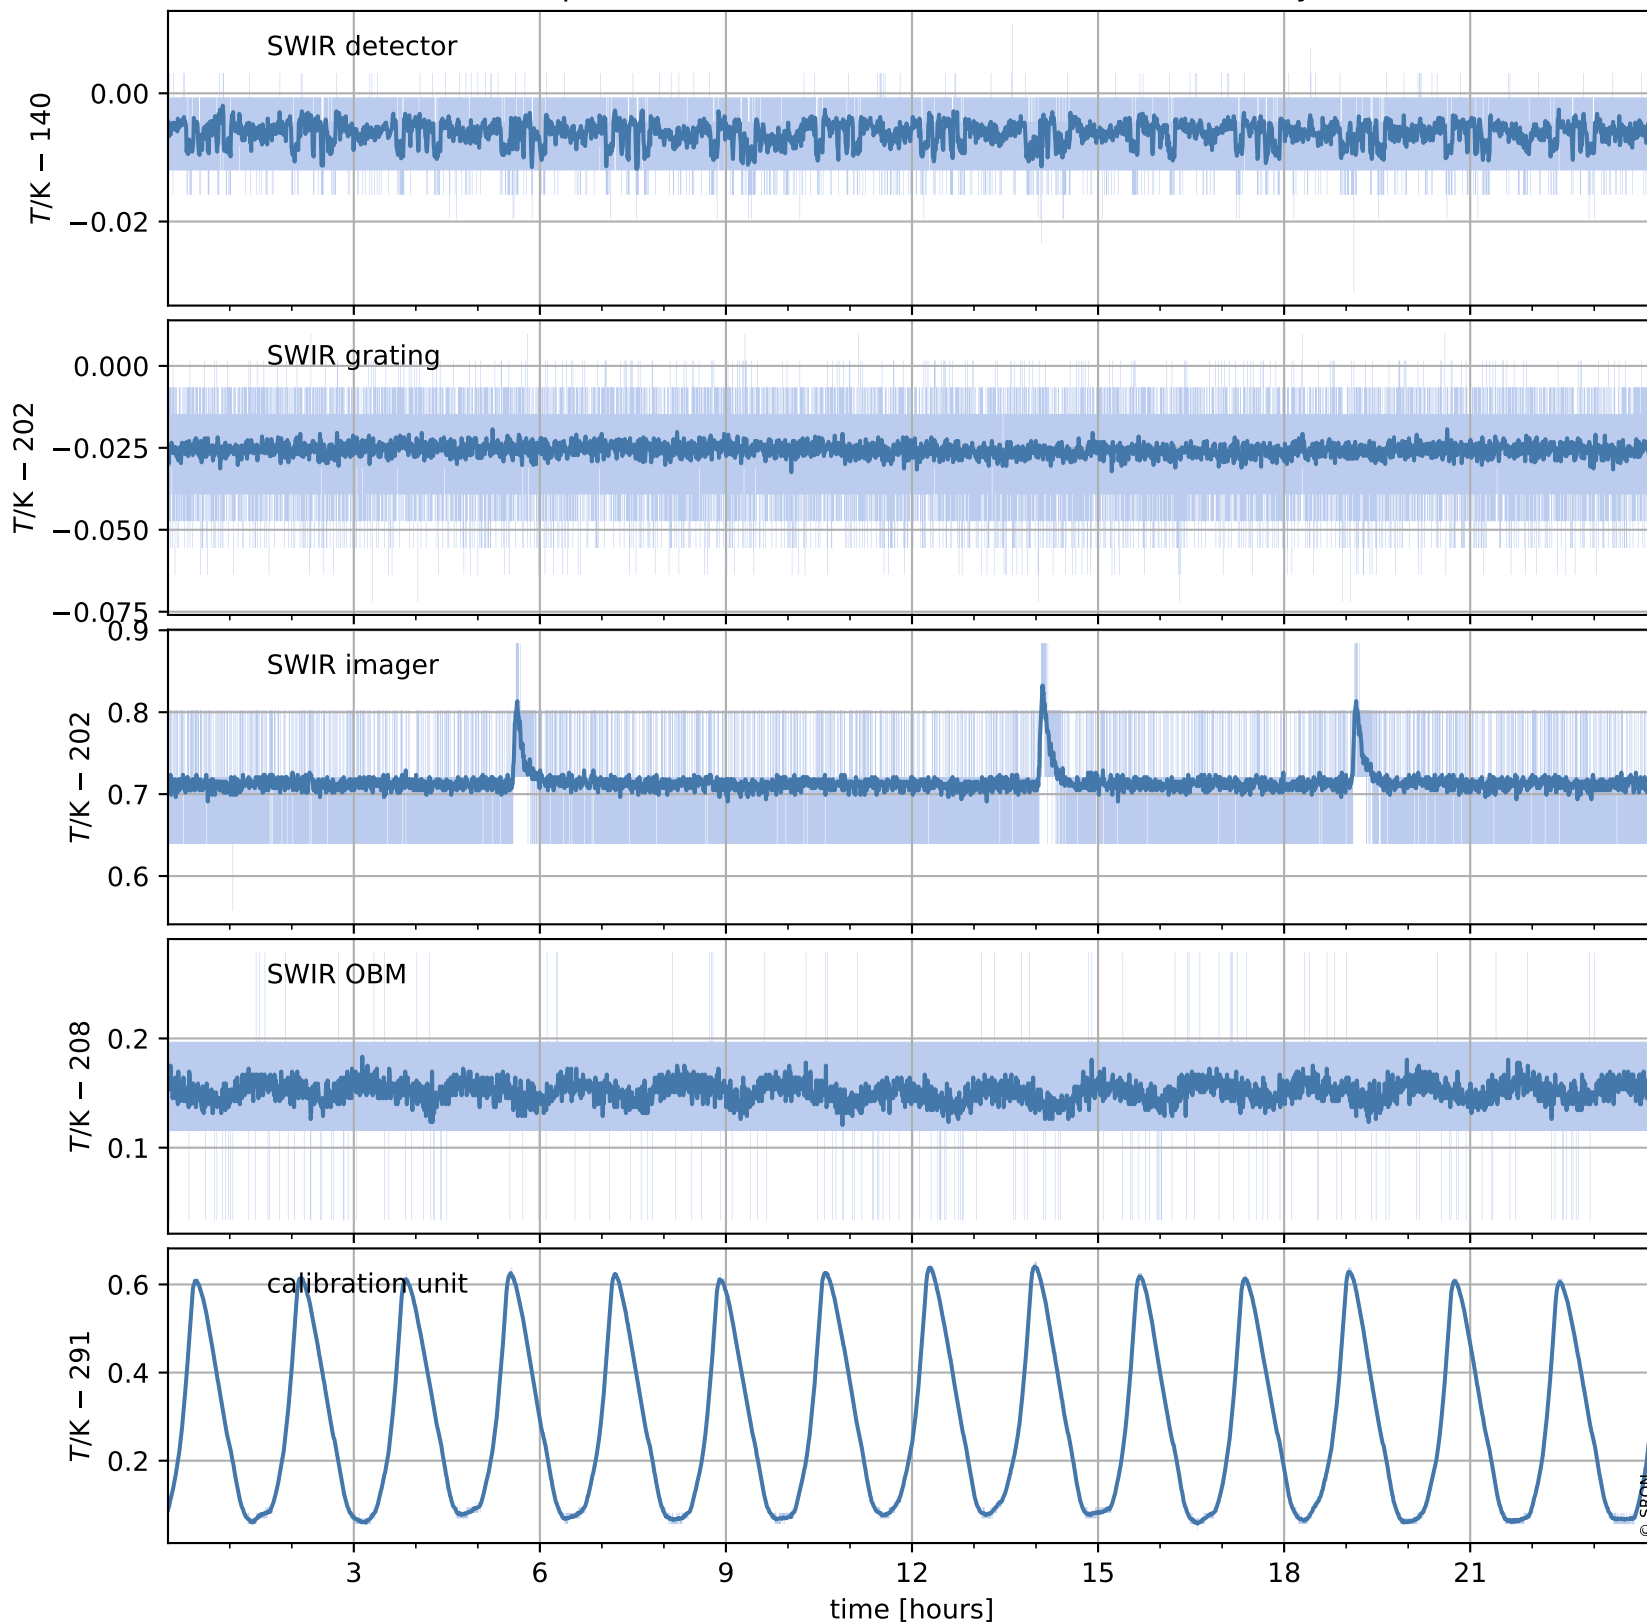

# Tropomi SWIR housekeeping data

orbits : [15360, 15373]  
coverage : 2020-09-30 / 2020-10-01  
created : 2023-08-21T09:04:01

## Temperature of sensors relevant for SWIR (one day)

## Temperature of sensors relevant for SWIR (last month)