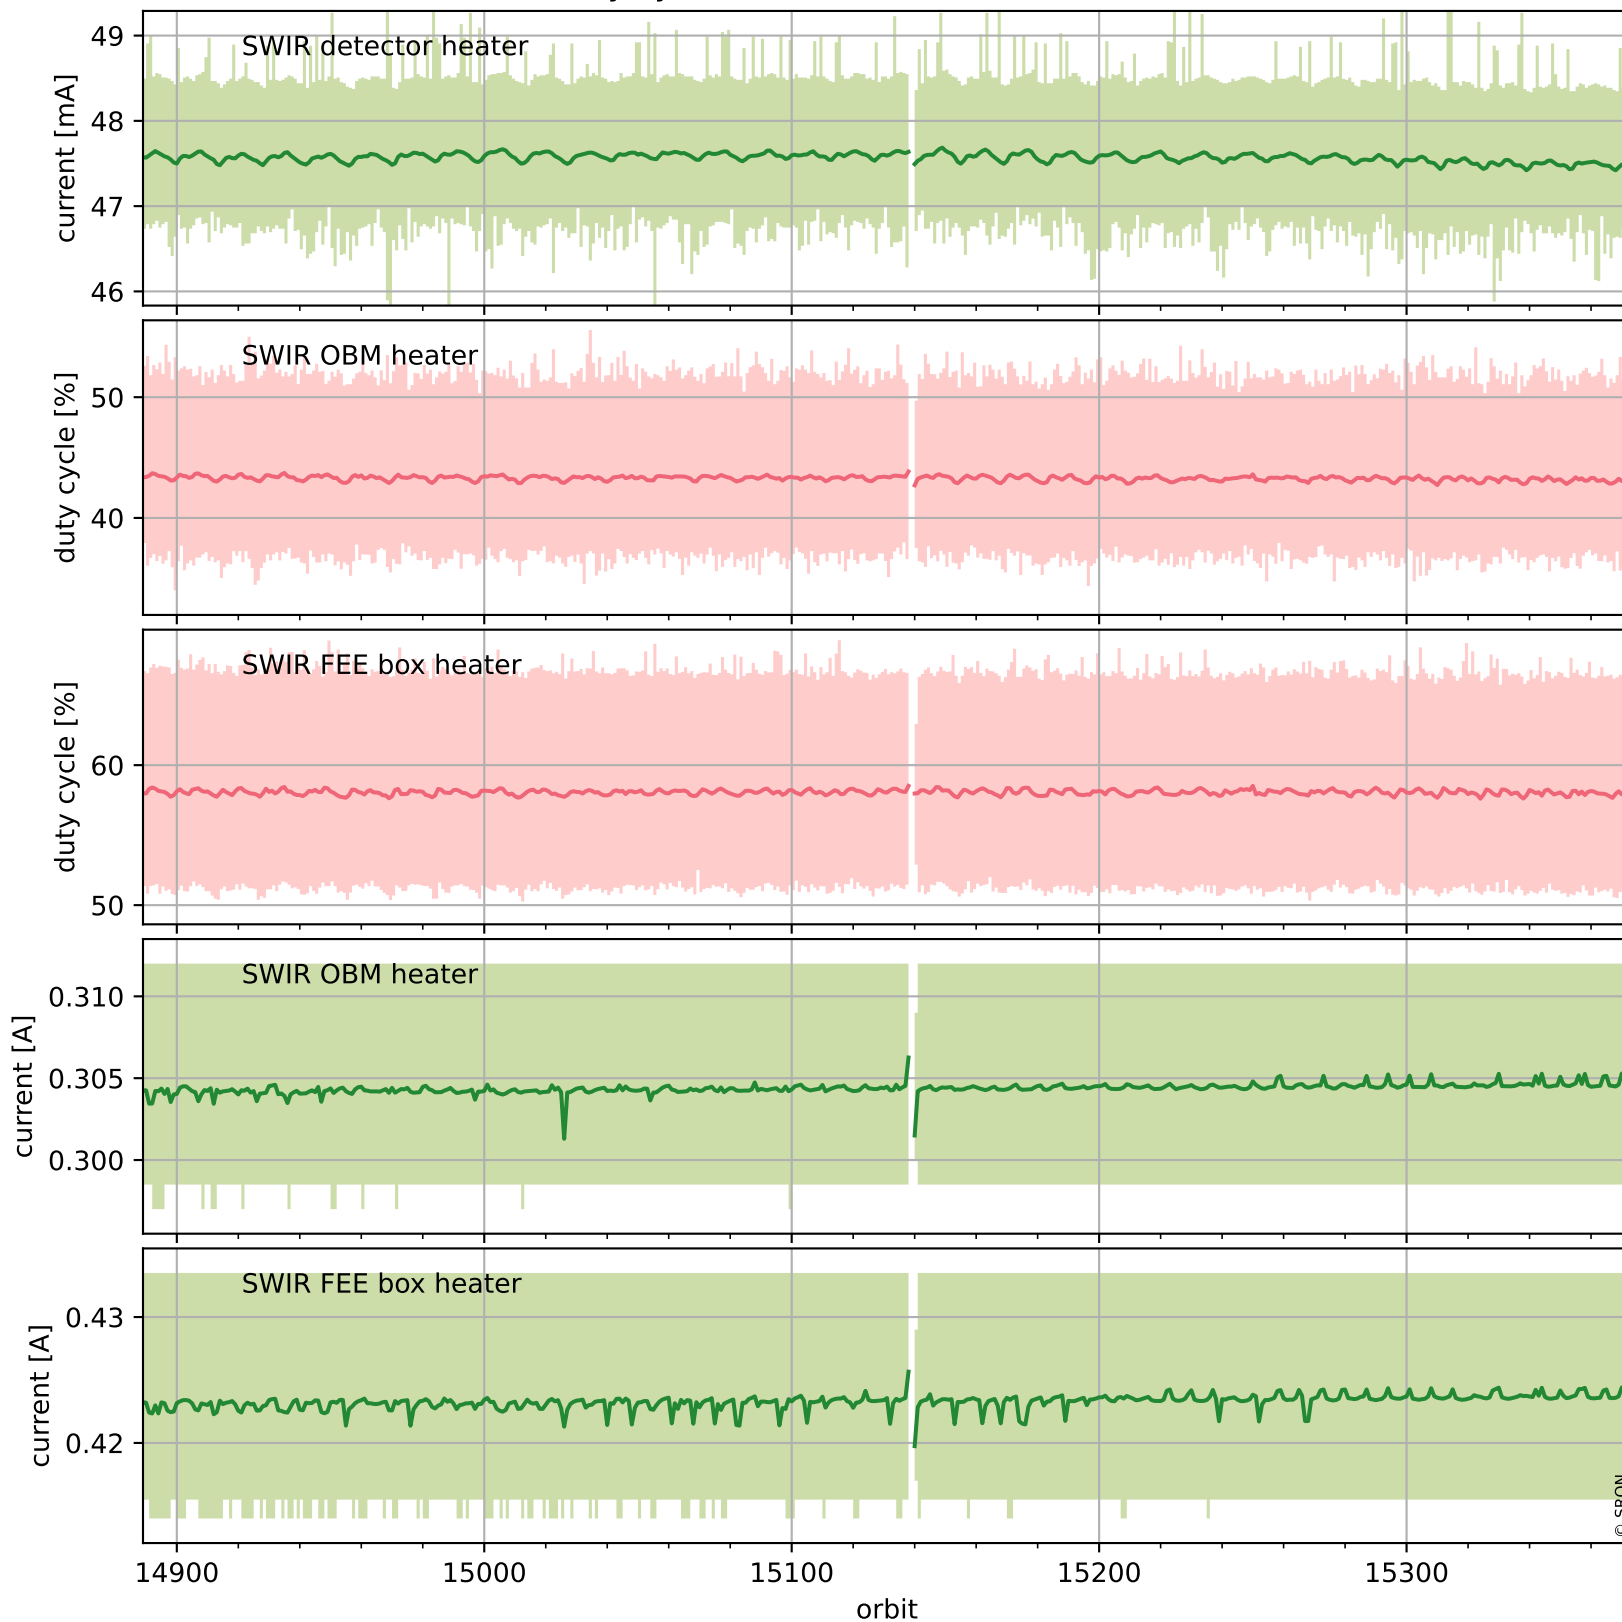

Tropomi SWIR housekeeping data

orbits : [14889, 15373]
coverage : 2020-08-27 / 2020-10-01
created : 2023-08-21T09:04:02

Current and duty cycle of 3 heaters relevant for SWIR (last month)