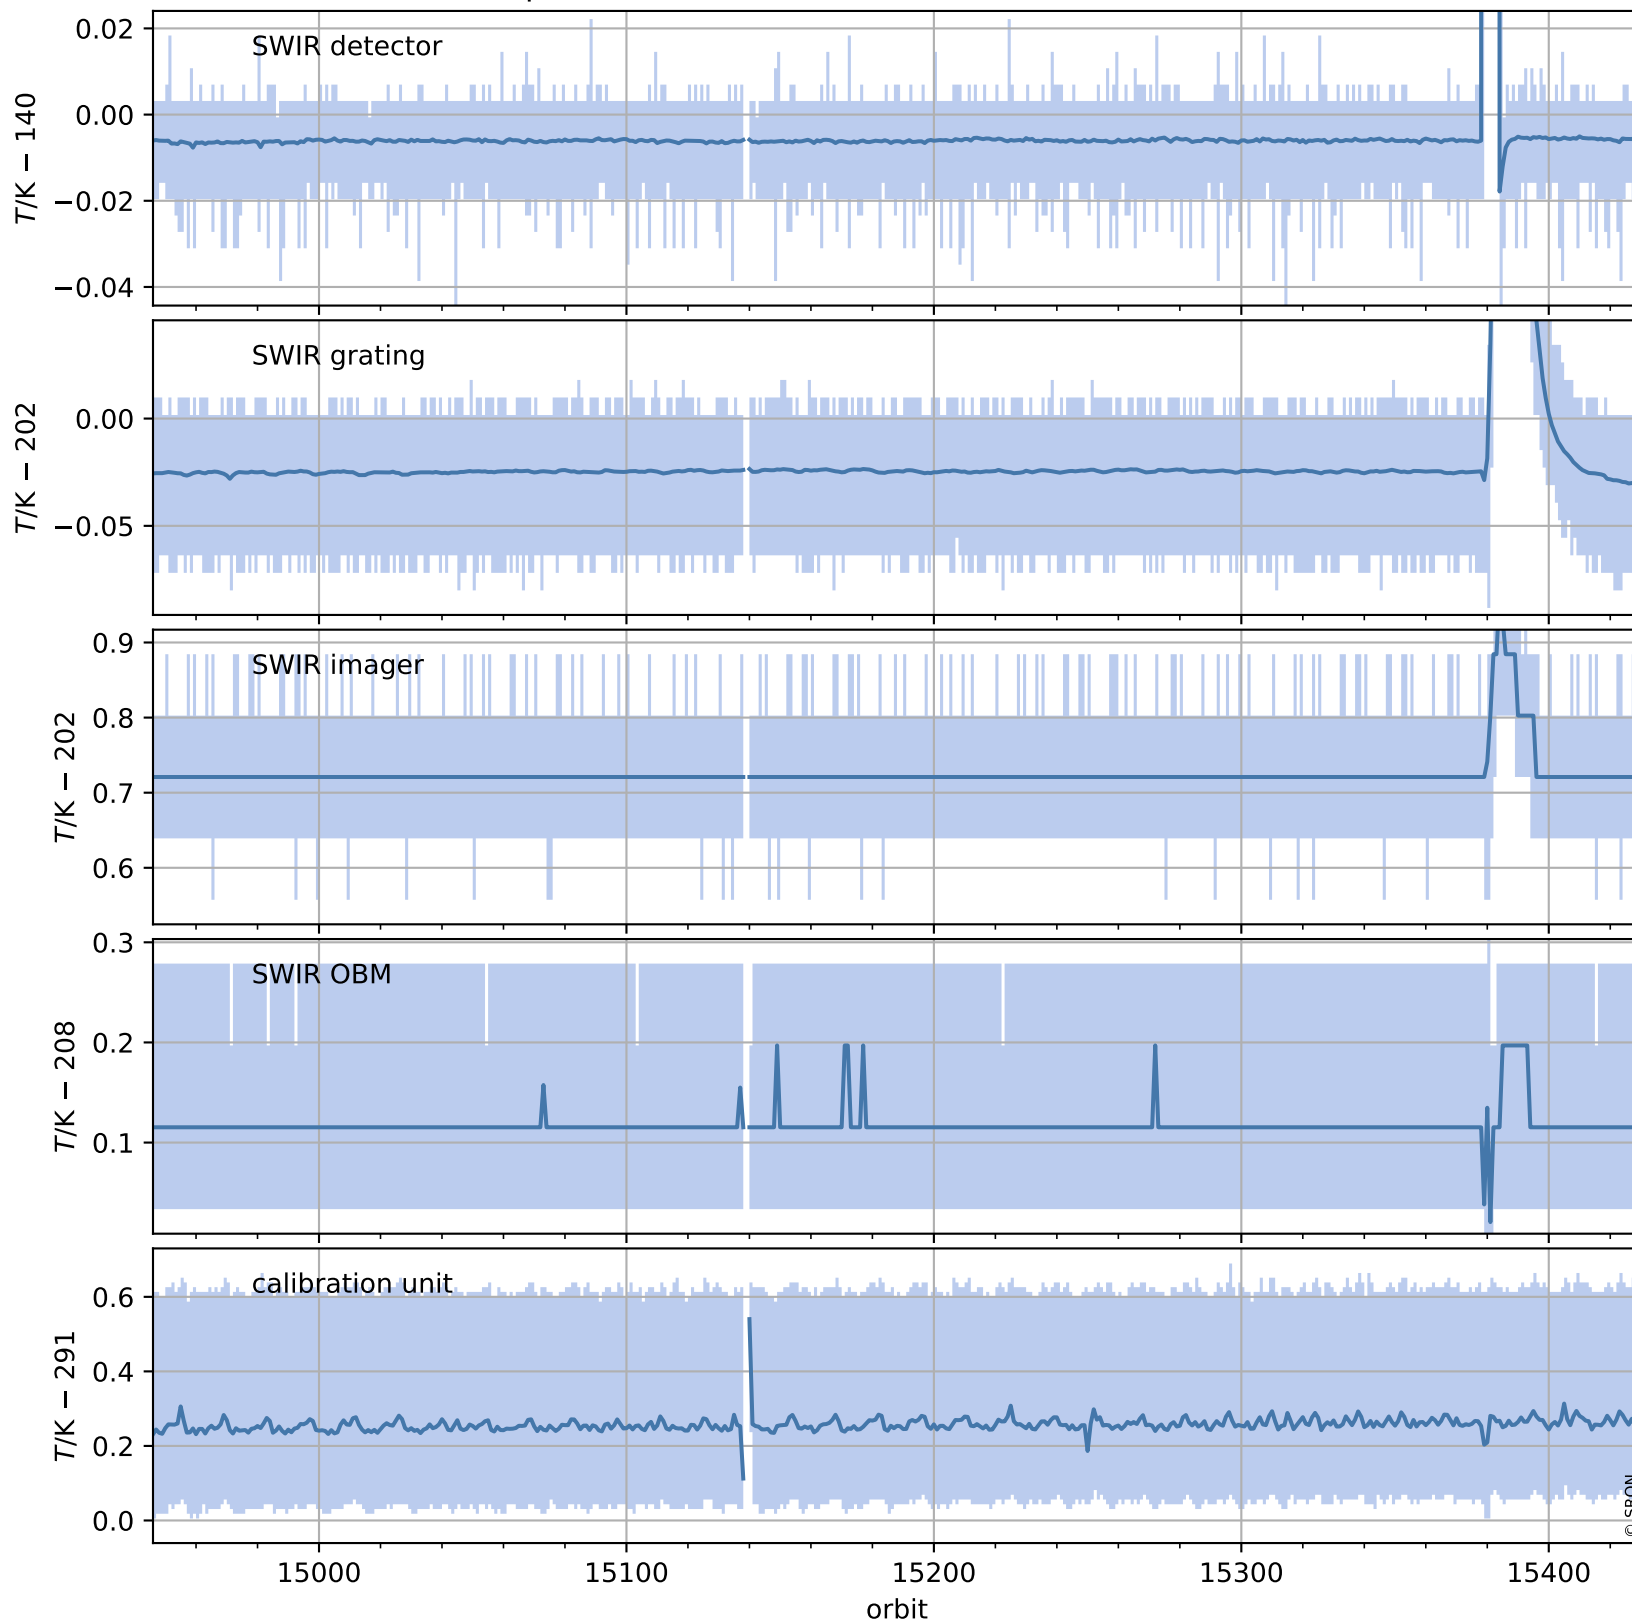

Tropomi SWIR housekeeping data

orbits : [15417, 15430]
coverage : 2020-10-04 / 2020-10-05
created : 2023-08-21T09:04:11

Temperature of sensors relevant for SWIR (one day)

Tropomi SWIR housekeeping data

orbits : [14946, 15430]
coverage : 2020-08-31 / 2020-10-05
created : 2023-08-21T09:04:11

Temperature of sensors relevant for SWIR (last month)

Tropomi SWIR housekeeping data

orbits : [15417, 15430]
coverage : 2020-10-04 / 2020-10-05
created : 2023-08-21T09:04:11

Current and duty cycle of 3 heaters relevant for SWIR (one day)

Tropomi SWIR housekeeping data

orbits : [14946, 15430]
coverage : 2020-08-31 / 2020-10-05
created : 2023-08-21T09:04:12

Current and duty cycle of 3 heaters relevant for SWIR (last month)

Tropomi SWIR housekeeping data

orbits : [15417, 15430]
coverage : 2020-10-04 / 2020-10-05
created : 2023-08-21T09:04:12

Temperature of sensors at the SWIR front-end electronics (one day)

Tropomi SWIR housekeeping data

orbits : [14946, 15430]
coverage : 2020-08-31 / 2020-10-05
created : 2023-08-21T09:04:13