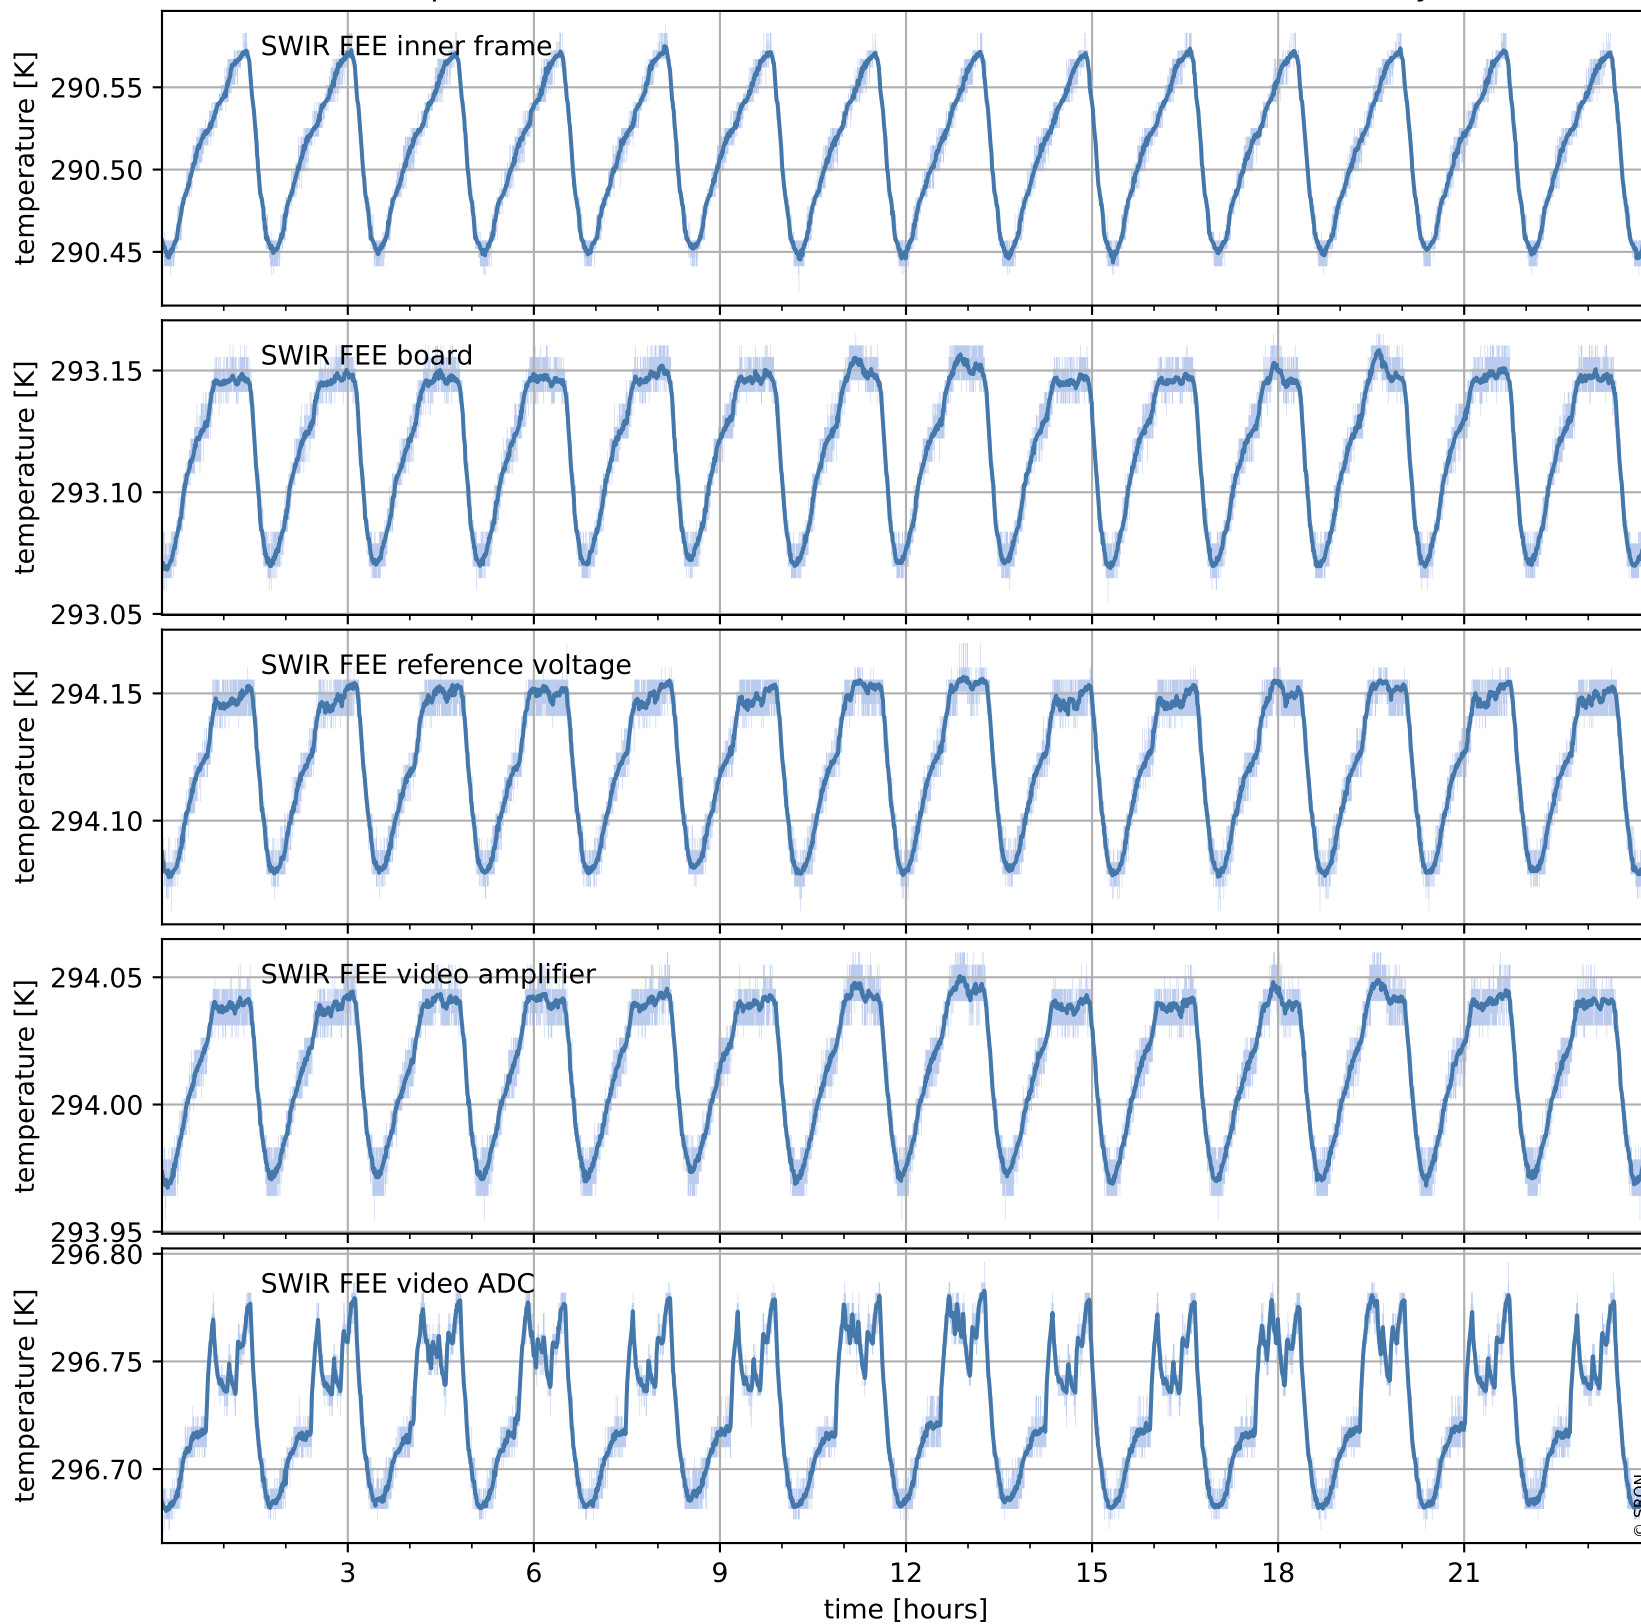

Tropomi SWIR housekeeping data

orbits : [15417, 15430]
coverage : 2020-10-04 / 2020-10-05
created : 2023-08-21T09:04:12

Temperature of sensors at the SWIR front-end electronics (one day)