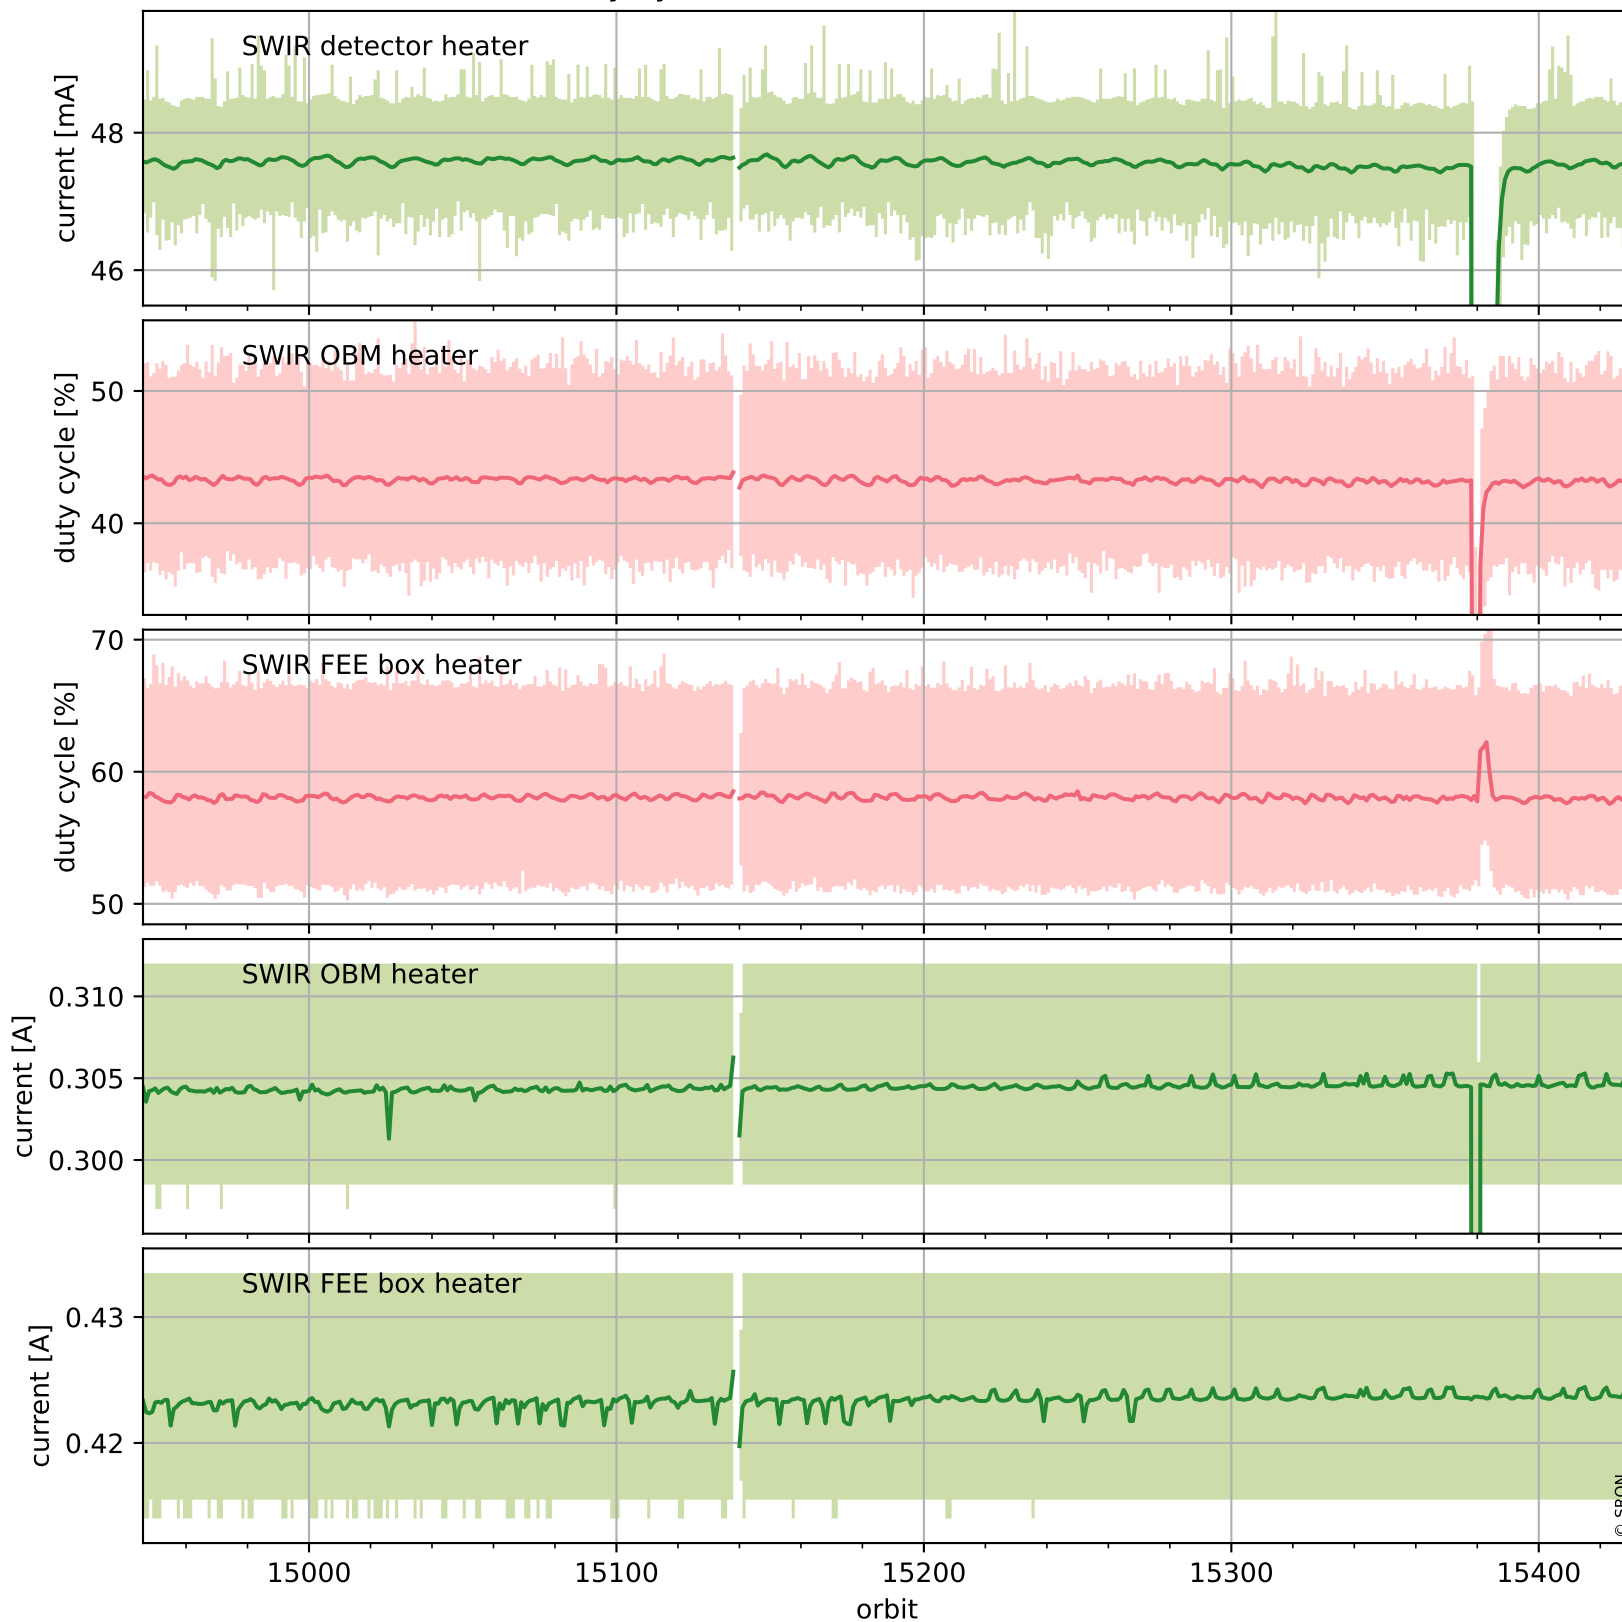

Tropomi SWIR housekeeping data

orbits : [15417, 15430]
coverage : 2020-10-04 / 2020-10-05
created : 2023-08-21T09:04:11

Temperature of sensors relevant for SWIR (one day)

Tropomi SWIR housekeeping data

orbits : [14946, 15430]
coverage : 2020-08-31 / 2020-10-05
created : 2023-08-21T09:04:11

Temperature of sensors relevant for SWIR (last month)

Tropomi SWIR housekeeping data

orbits : [15417, 15430]
coverage : 2020-10-04 / 2020-10-05
created : 2023-08-21T09:04:11

Current and duty cycle of 3 heaters relevant for SWIR (one day)

Tropomi SWIR housekeeping data

orbits : [14946, 15430]
coverage : 2020-08-31 / 2020-10-05
created : 2023-08-21T09:04:12

Current and duty cycle of 3 heaters relevant for SWIR (last month)

Tropomi SWIR housekeeping data

orbits : [15417, 15430]
coverage : 2020-10-04 / 2020-10-05
created : 2023-08-21T09:04:12

Temperature of sensors at the SWIR front-end electronics (one day)

Tropomi SWIR housekeeping data

orbits : [14946, 15430]
coverage : 2020-08-31 / 2020-10-05
created : 2023-08-21T09:04:13