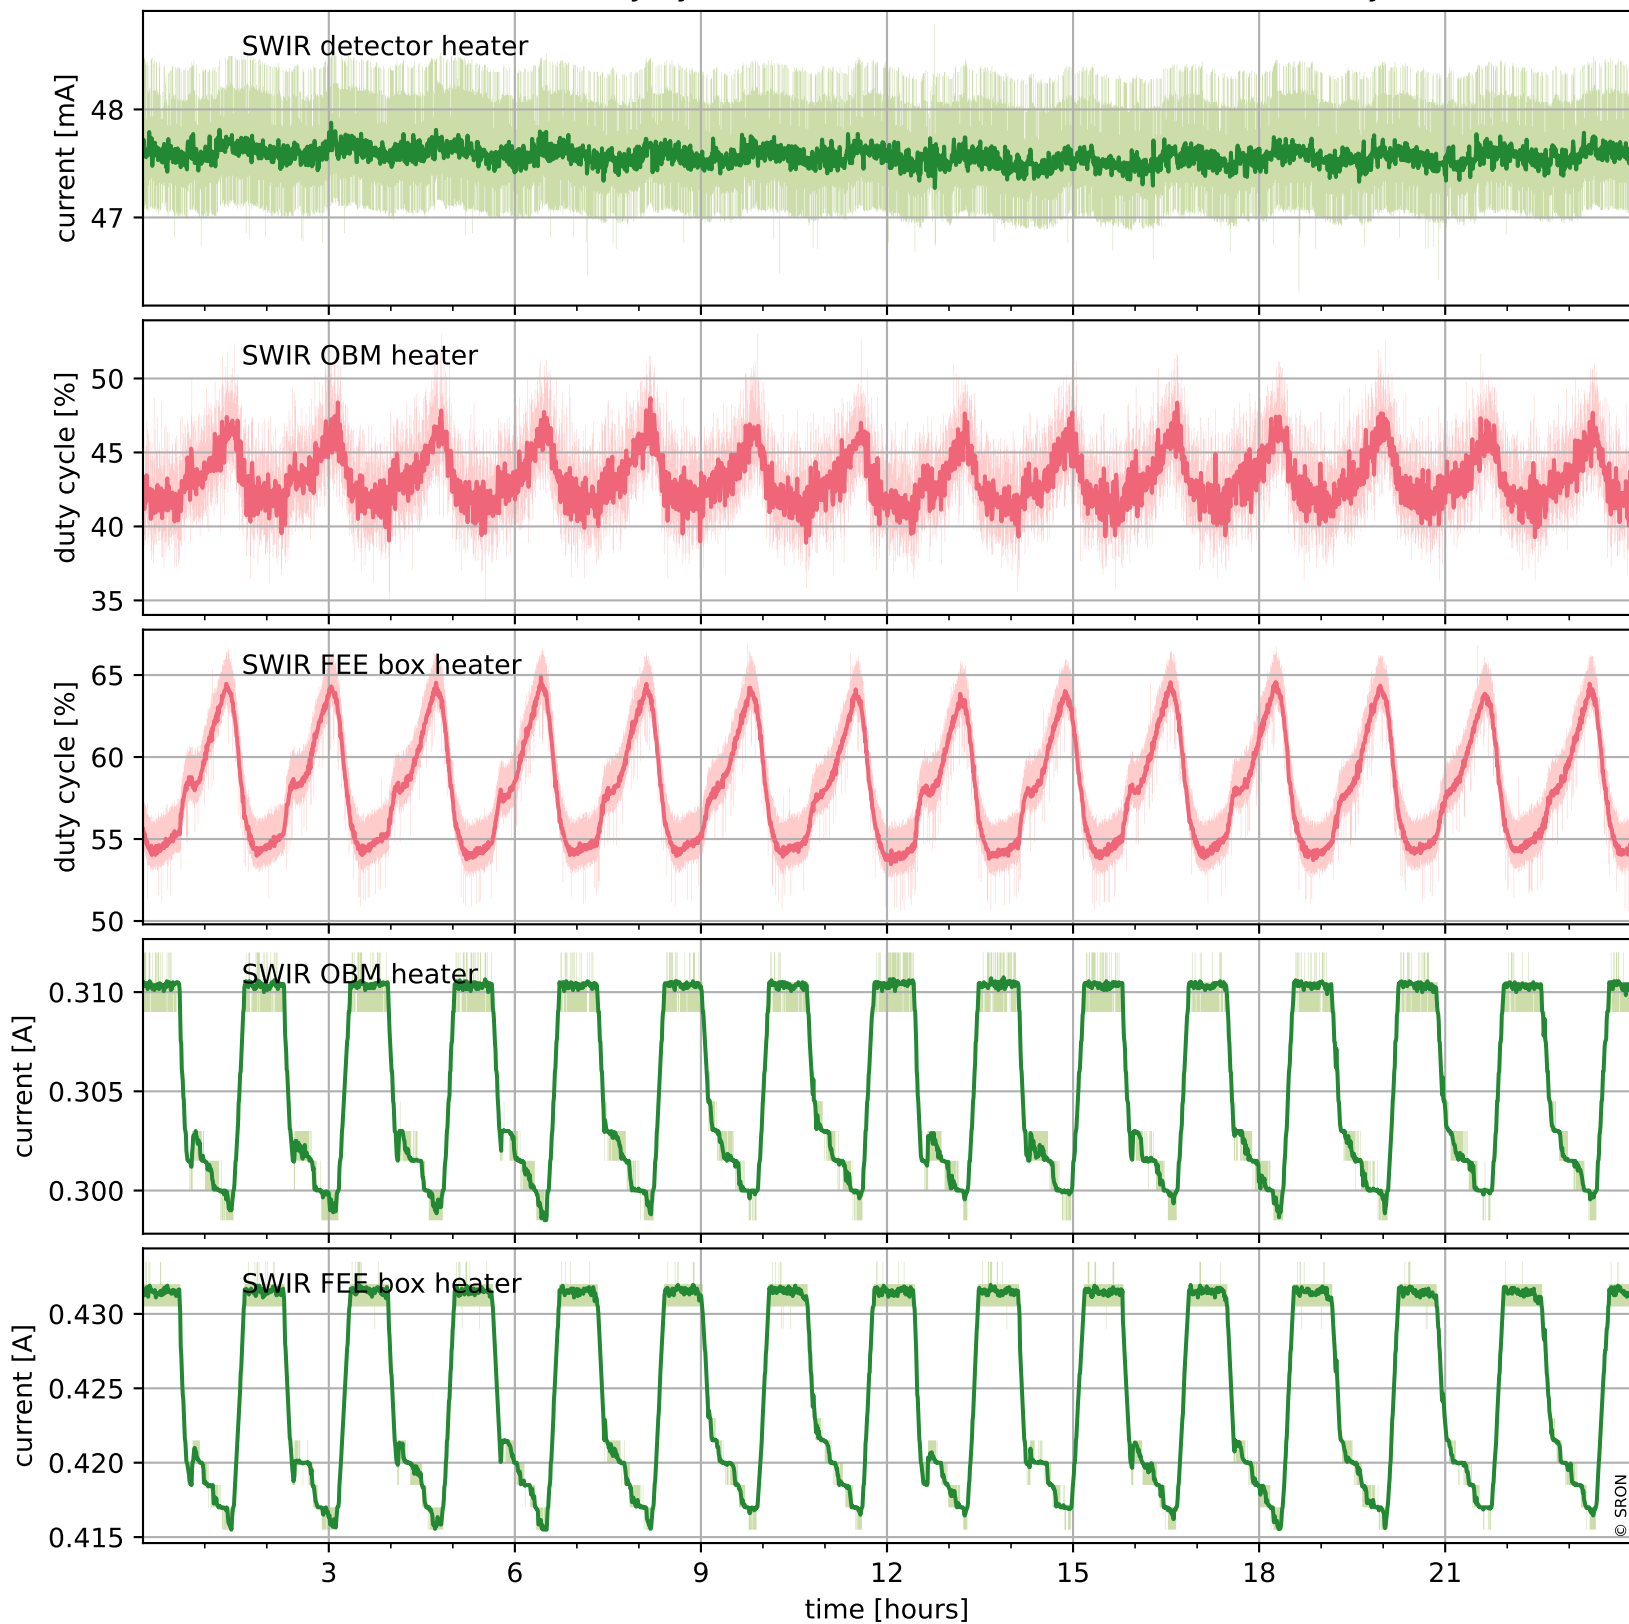

Tropomi SWIR housekeeping data

orbits : [15417, 15430]
coverage : 2020-10-04 / 2020-10-05
created : 2023-08-21T09:04:11

Temperature of sensors relevant for SWIR (one day)

Tropomi SWIR housekeeping data

orbits : [14946, 15430]
coverage : 2020-08-31 / 2020-10-05
created : 2023-08-21T09:04:11

Temperature of sensors relevant for SWIR (last month)

Tropomi SWIR housekeeping data

orbits : [15417, 15430]
coverage : 2020-10-04 / 2020-10-05
created : 2023-08-21T09:04:11

Current and duty cycle of 3 heaters relevant for SWIR (one day)

Tropomi SWIR housekeeping data

orbits : [14946, 15430]
coverage : 2020-08-31 / 2020-10-05
created : 2023-08-21T09:04:12

Current and duty cycle of 3 heaters relevant for SWIR (last month)

Tropomi SWIR housekeeping data

orbits : [15417, 15430]
coverage : 2020-10-04 / 2020-10-05
created : 2023-08-21T09:04:12

Temperature of sensors at the SWIR front-end electronics (one day)

Tropomi SWIR housekeeping data

orbits : [14946, 15430]
coverage : 2020-08-31 / 2020-10-05
created : 2023-08-21T09:04:13