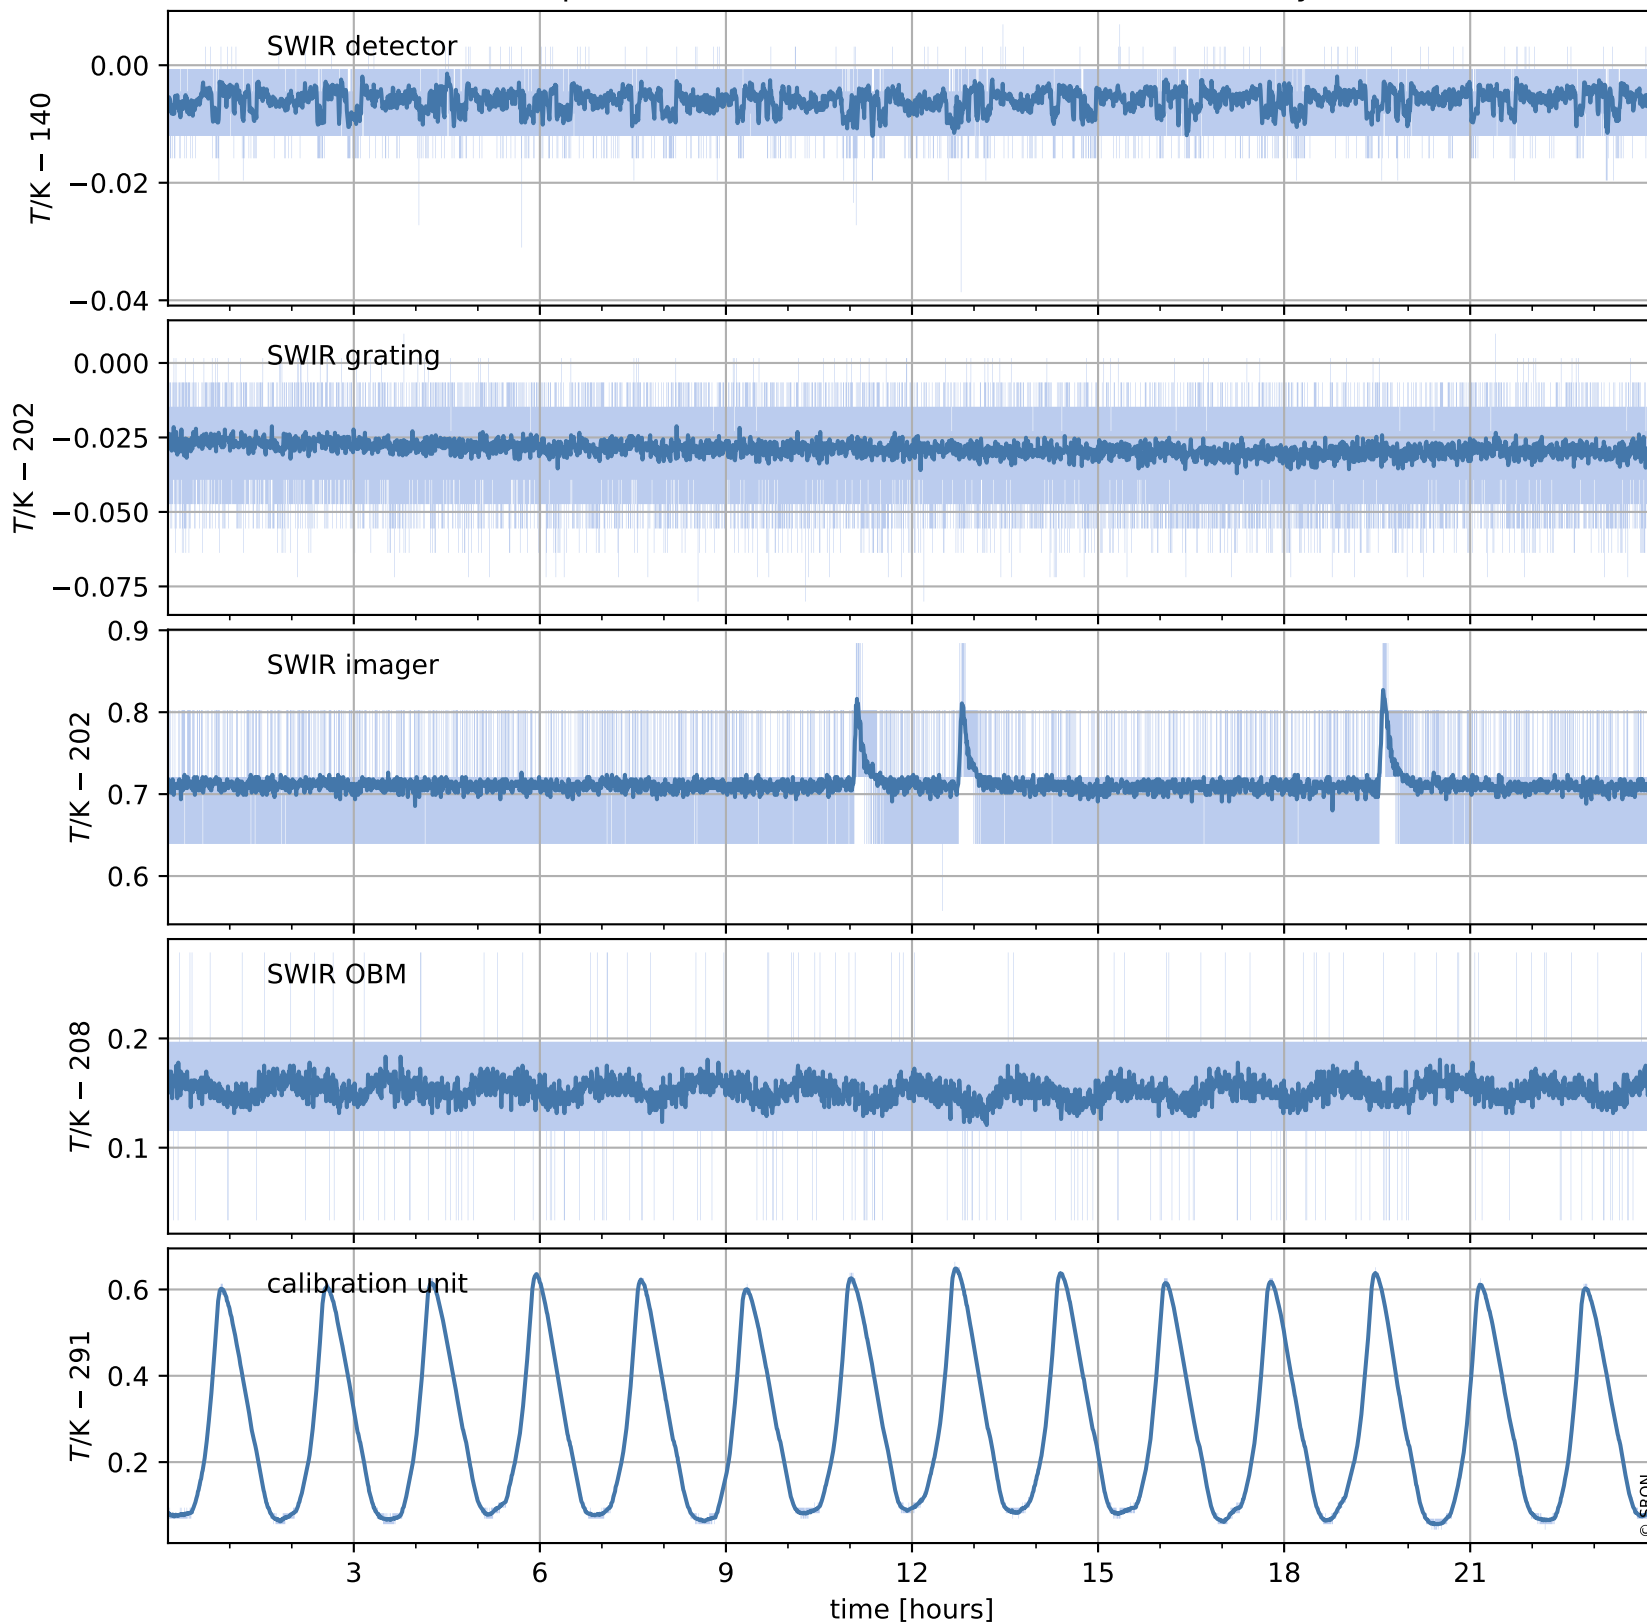

Tropomi SWIR housekeeping data

orbits : [15417, 15430]
coverage : 2020-10-04 / 2020-10-05
created : 2023-08-21T09:04:11

Temperature of sensors relevant for SWIR (one day)

Tropomi SWIR housekeeping data

orbits : [14946, 15430]
coverage : 2020-08-31 / 2020-10-05
created : 2023-08-21T09:04:11

Temperature of sensors relevant for SWIR (last month)

Tropomi SWIR housekeeping data

orbits : [15417, 15430]
coverage : 2020-10-04 / 2020-10-05
created : 2023-08-21T09:04:11

Current and duty cycle of 3 heaters relevant for SWIR (one day)

Tropomi SWIR housekeeping data

orbits : [14946, 15430]
coverage : 2020-08-31 / 2020-10-05
created : 2023-08-21T09:04:12

Current and duty cycle of 3 heaters relevant for SWIR (last month)

Tropomi SWIR housekeeping data