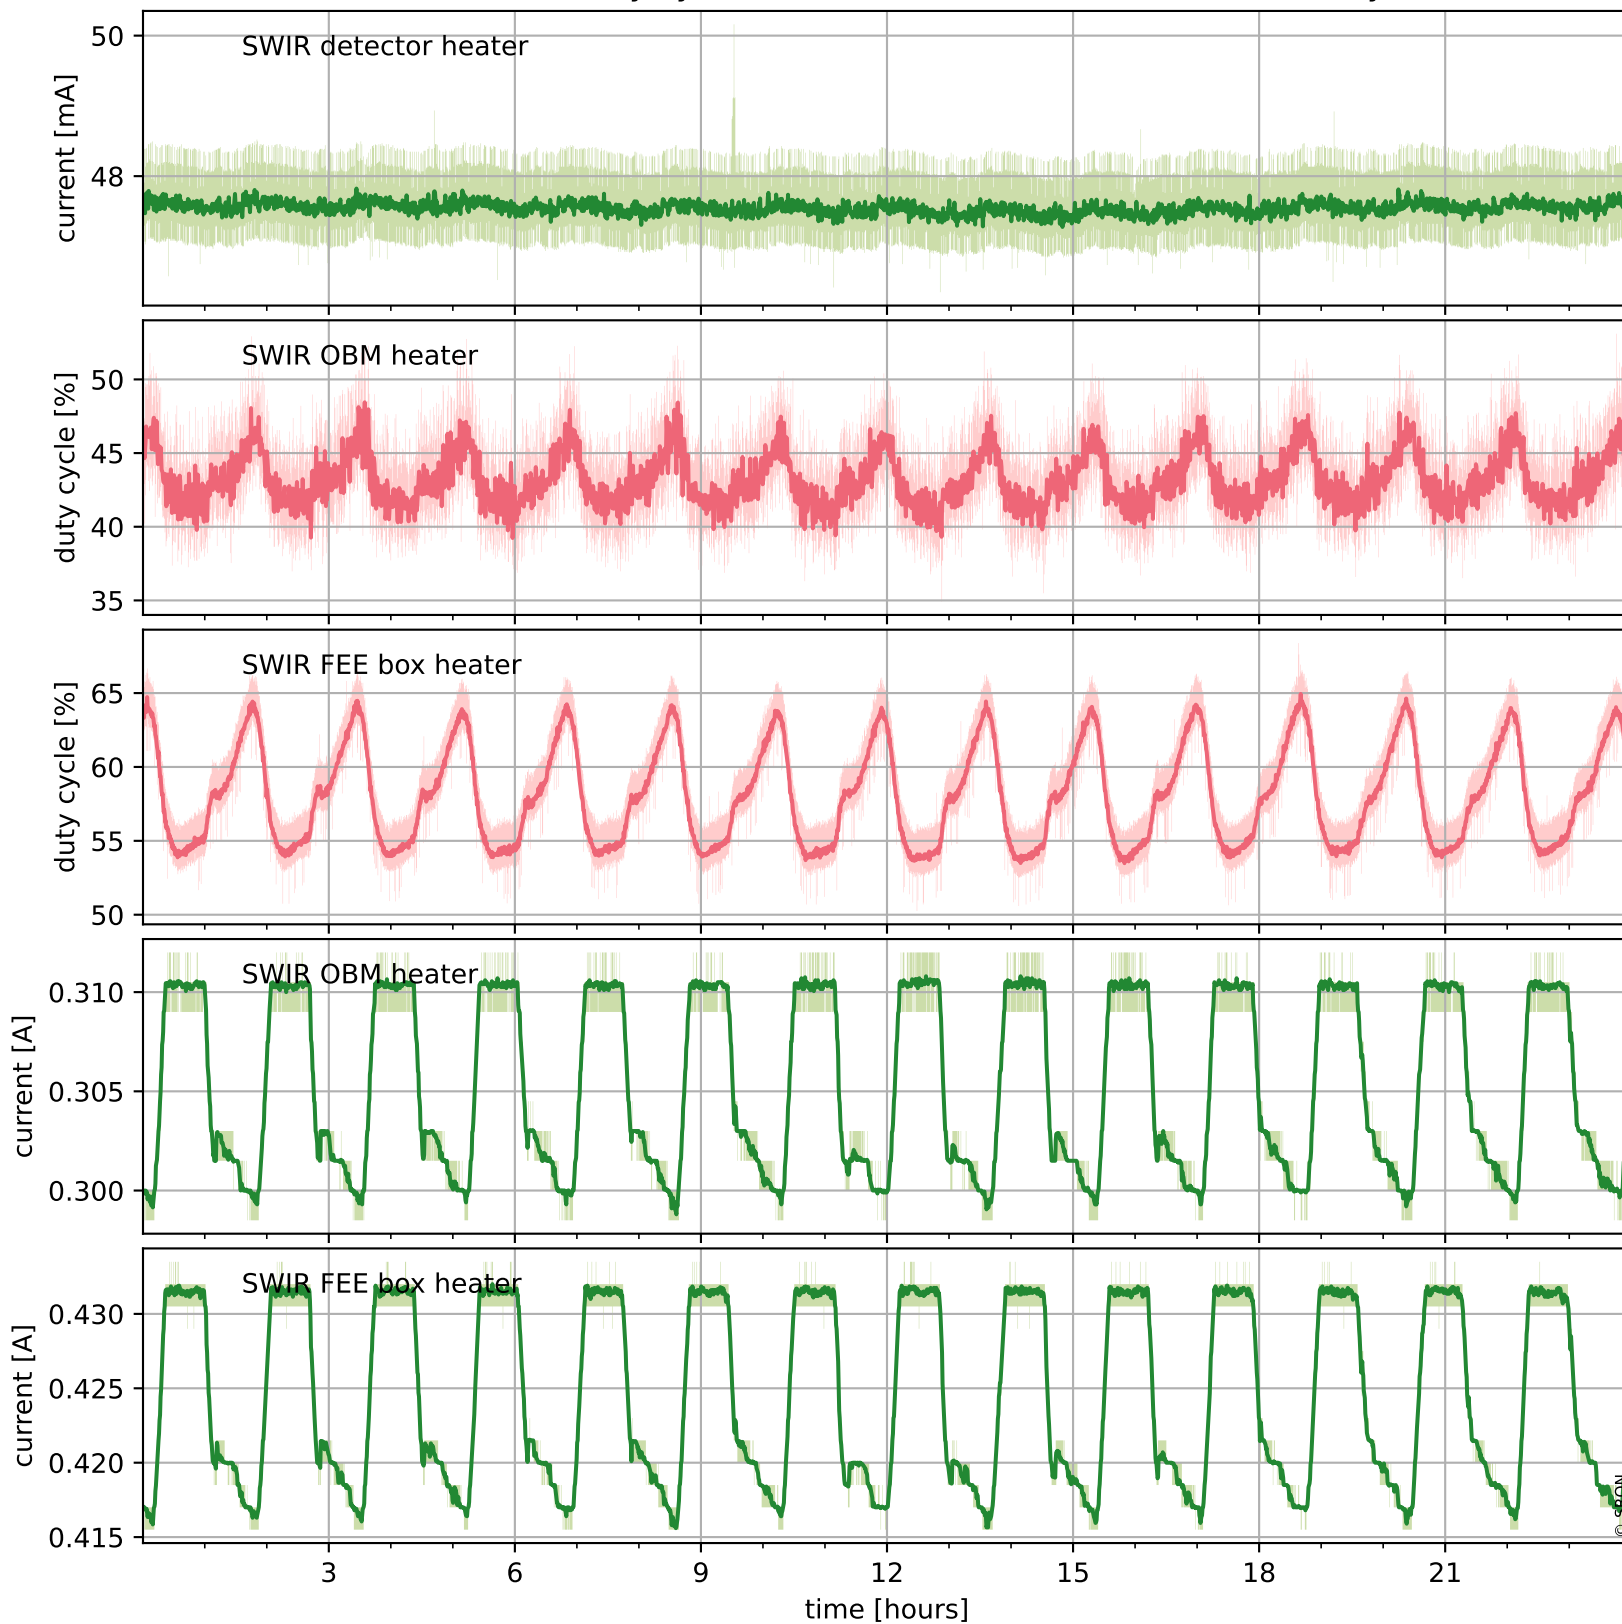

Tropomi SWIR housekeeping data

orbits : [15474, 15487]
coverage : 2020-10-08 / 2020-10-09
created : 2023-08-21T09:04:20

Temperature of sensors relevant for SWIR (one day)

Tropomi SWIR housekeeping data

orbits : [15003, 15487]
coverage : 2020-09-04 / 2020-10-09
created : 2023-08-21T09:04:20

Temperature of sensors relevant for SWIR (last month)

Tropomi SWIR housekeeping data

orbits : [15474, 15487]
coverage : 2020-10-08 / 2020-10-09
created : 2023-08-21T09:04:21

Current and duty cycle of 3 heaters relevant for SWIR (one day)

Tropomi SWIR housekeeping data

orbits : [15003, 15487]
coverage : 2020-09-04 / 2020-10-09
created : 2023-08-21T09:04:21

Current and duty cycle of 3 heaters relevant for SWIR (last month)

Tropomi SWIR housekeeping data