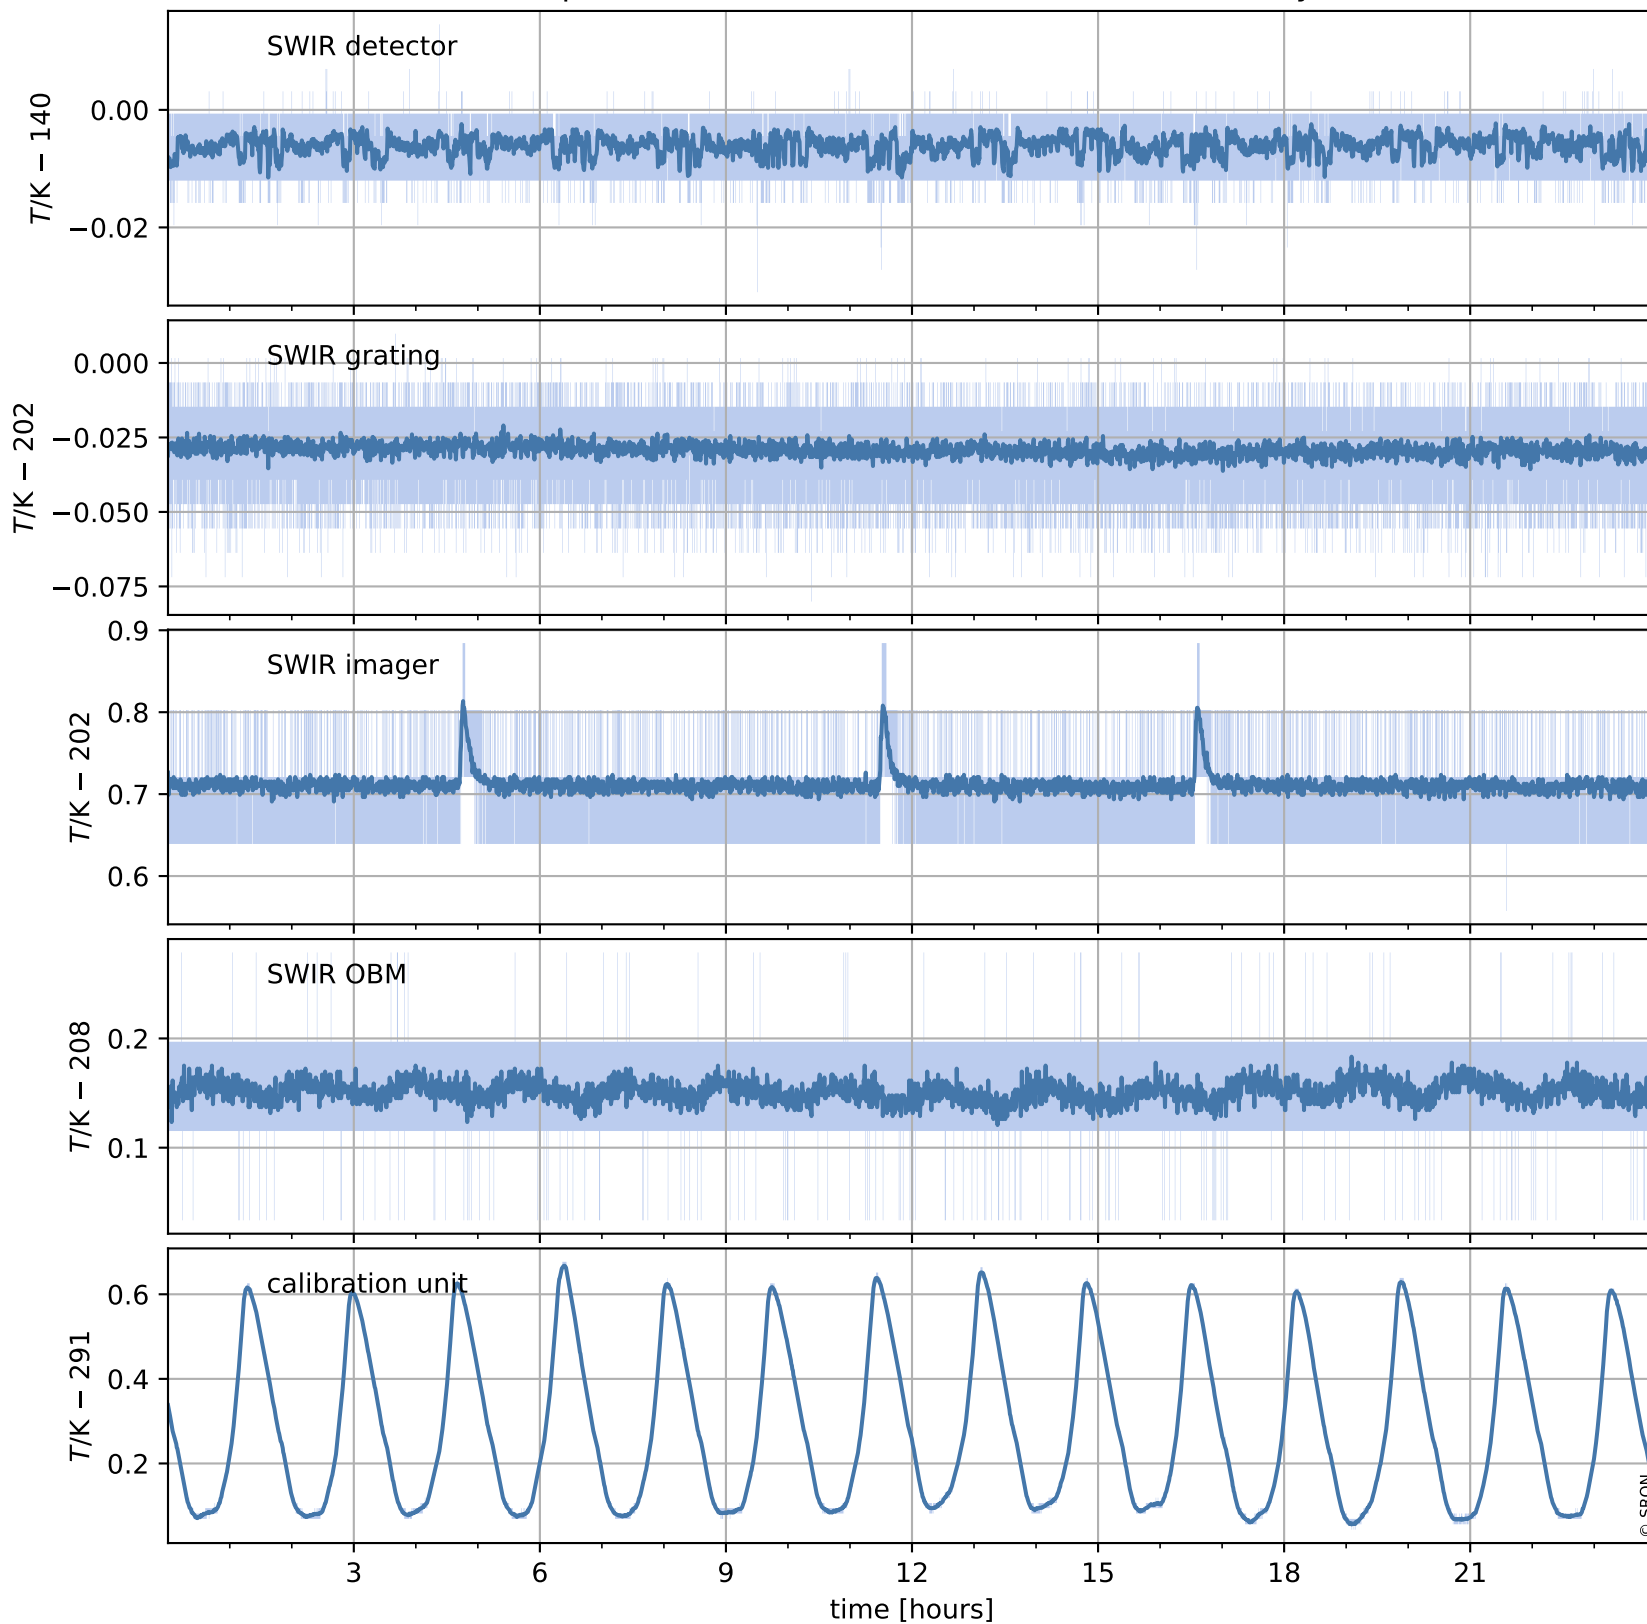

Tropomi SWIR housekeeping data

orbits : [15474, 15487]
coverage : 2020-10-08 / 2020-10-09
created : 2023-08-21T09:04:20

Temperature of sensors relevant for SWIR (one day)

Tropomi SWIR housekeeping data

orbits : [15003, 15487]
coverage : 2020-09-04 / 2020-10-09
created : 2023-08-21T09:04:20

Temperature of sensors relevant for SWIR (last month)

Tropomi SWIR housekeeping data

orbits : [15474, 15487]
coverage : 2020-10-08 / 2020-10-09
created : 2023-08-21T09:04:21

Current and duty cycle of 3 heaters relevant for SWIR (one day)

Tropomi SWIR housekeeping data

orbits : [15003, 15487]
coverage : 2020-09-04 / 2020-10-09
created : 2023-08-21T09:04:21

Current and duty cycle of 3 heaters relevant for SWIR (last month)

Tropomi SWIR housekeeping data