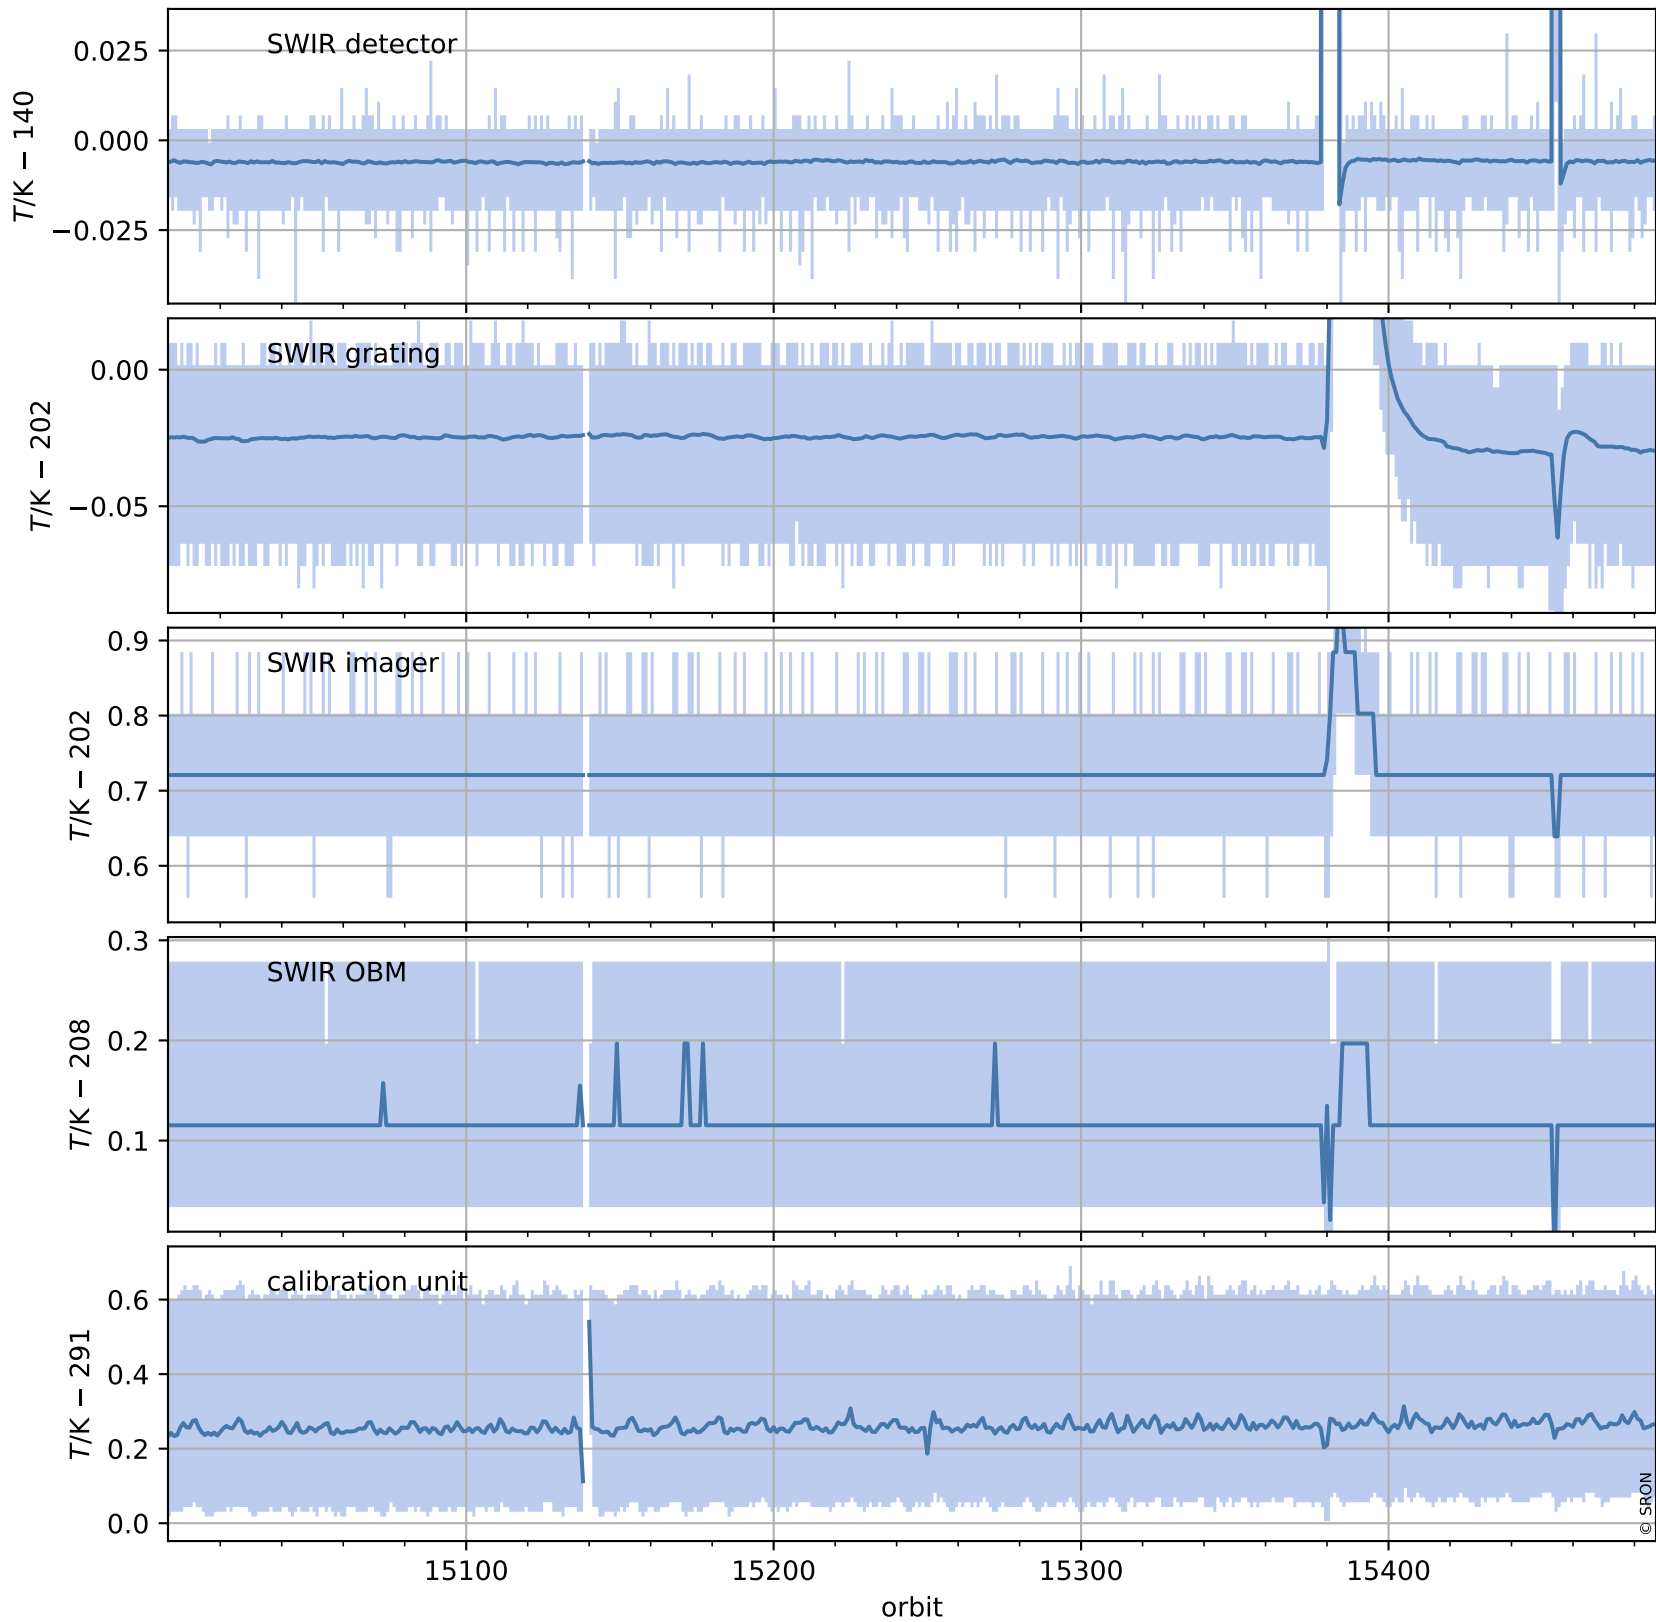

Tropomi SWIR housekeeping data

orbits : [15474, 15487]
coverage : 2020-10-08 / 2020-10-09
created : 2023-08-21T09:04:20

Temperature of sensors relevant for SWIR (one day)

Tropomi SWIR housekeeping data

orbits : [15003, 15487]
coverage : 2020-09-04 / 2020-10-09
created : 2023-08-21T09:04:20

Temperature of sensors relevant for SWIR (last month)

Tropomi SWIR housekeeping data

orbits : [15474, 15487]
coverage : 2020-10-08 / 2020-10-09
created : 2023-08-21T09:04:21

Current and duty cycle of 3 heaters relevant for SWIR (one day)

Tropomi SWIR housekeeping data

orbits : [15003, 15487]
coverage : 2020-09-04 / 2020-10-09
created : 2023-08-21T09:04:21

Current and duty cycle of 3 heaters relevant for SWIR (last month)

Tropomi SWIR housekeeping data

orbits : [15474, 15487]
coverage : 2020-10-08 / 2020-10-09
created : 2023-08-21T09:04:22

Temperature of sensors at the SWIR front-end electronics (one day)

Tropomi SWIR housekeeping data

orbits : [15003, 15487]
coverage : 2020-09-04 / 2020-10-09
created : 2023-08-21T09:04:22