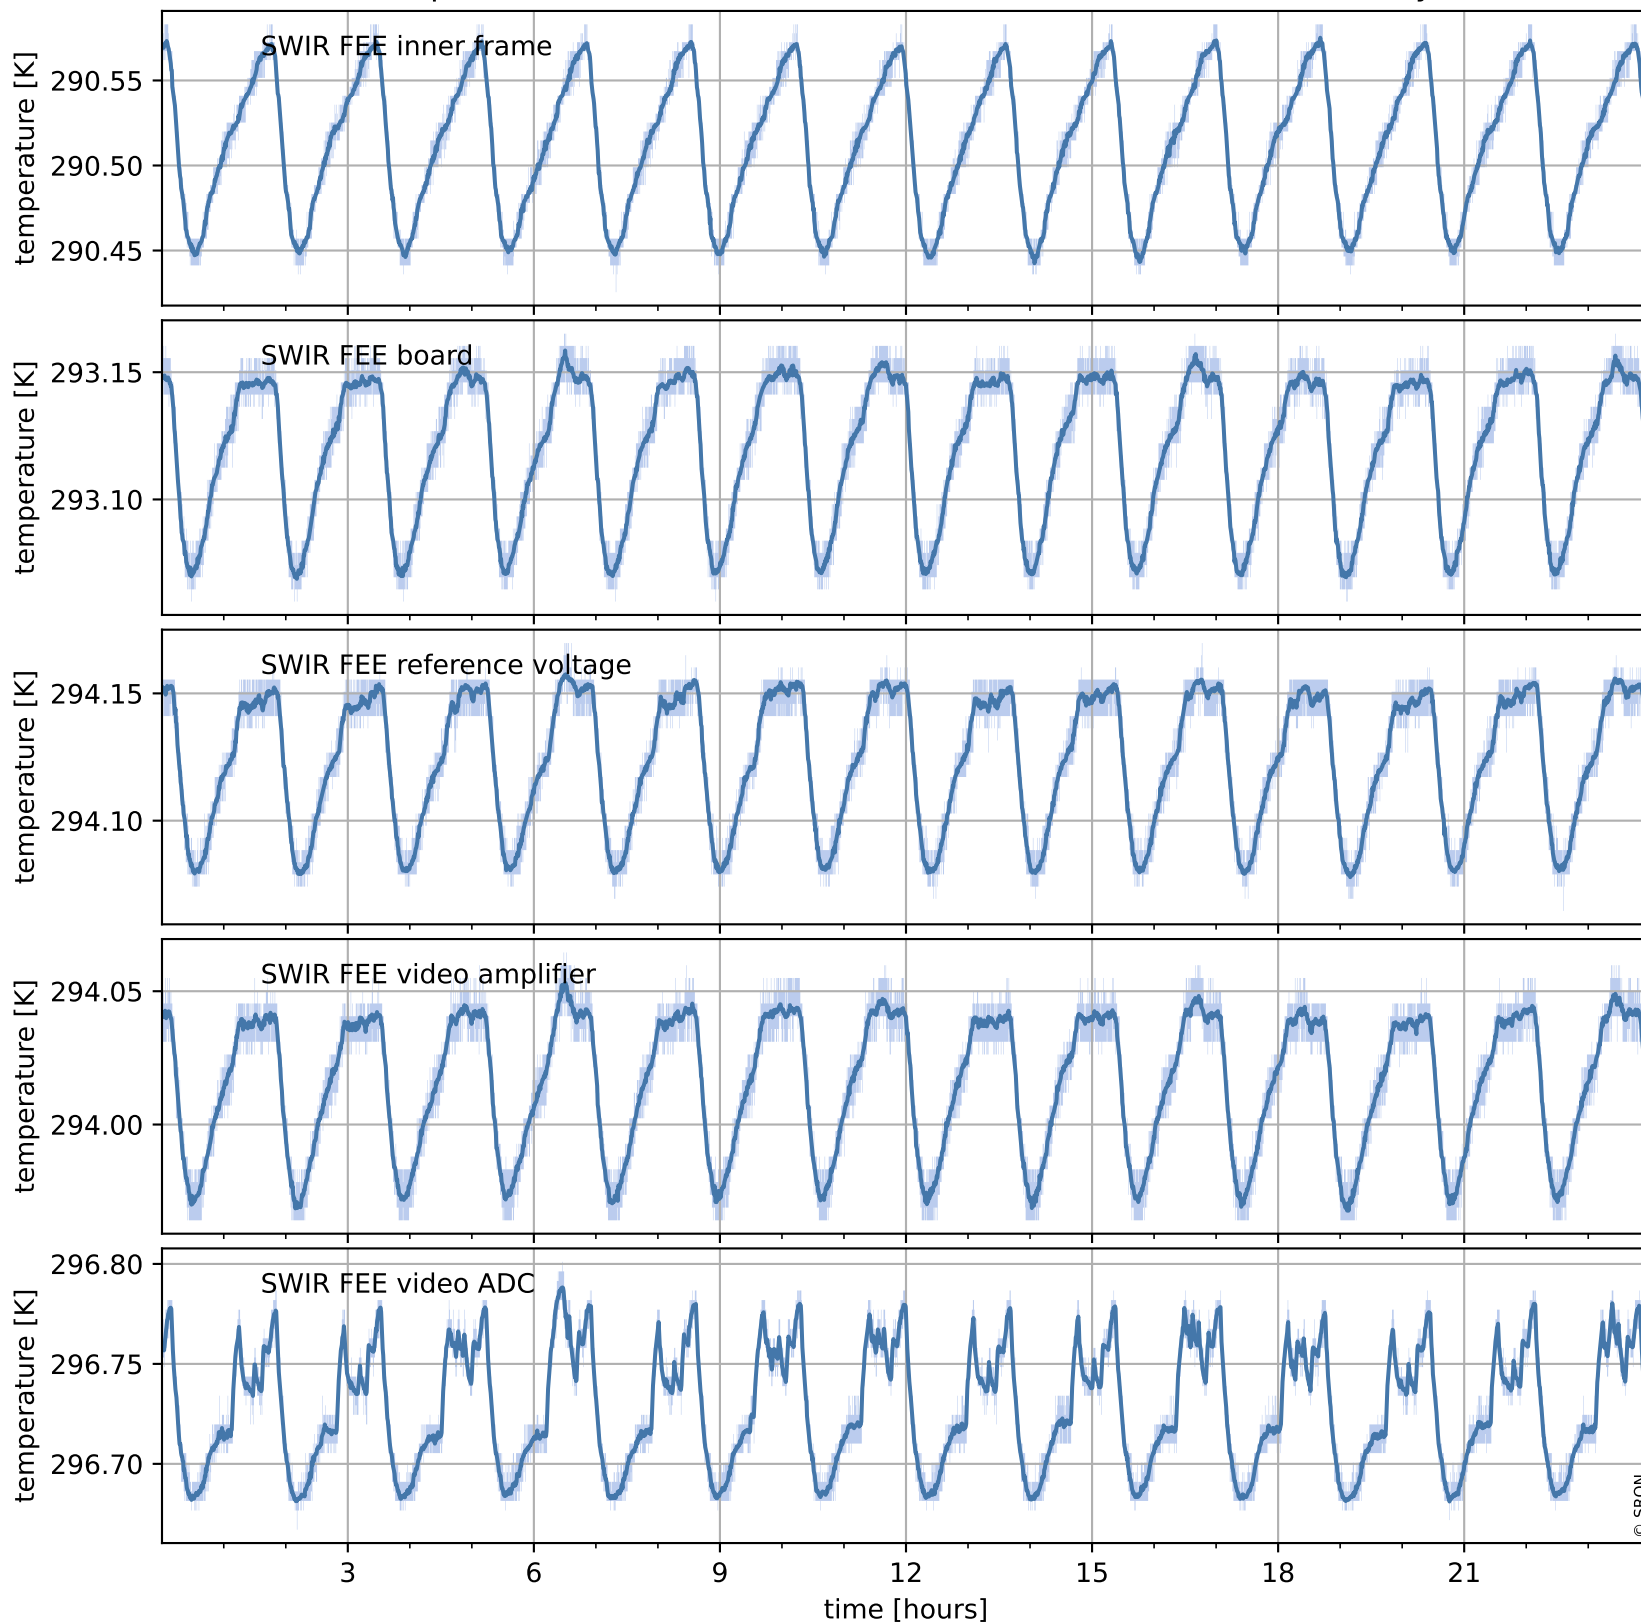

Tropomi SWIR housekeeping data

orbits : [15474, 15487]
coverage : 2020-10-08 / 2020-10-09
created : 2023-08-21T09:04:20

Temperature of sensors relevant for SWIR (one day)

Tropomi SWIR housekeeping data

orbits : [15003, 15487]
coverage : 2020-09-04 / 2020-10-09
created : 2023-08-21T09:04:20

Temperature of sensors relevant for SWIR (last month)

Tropomi SWIR housekeeping data

orbits : [15474, 15487]
coverage : 2020-10-08 / 2020-10-09
created : 2023-08-21T09:04:21

Current and duty cycle of 3 heaters relevant for SWIR (one day)

Tropomi SWIR housekeeping data

orbits : [15003, 15487]
coverage : 2020-09-04 / 2020-10-09
created : 2023-08-21T09:04:21

Current and duty cycle of 3 heaters relevant for SWIR (last month)

Tropomi SWIR housekeeping data

orbits : [15474, 15487]
coverage : 2020-10-08 / 2020-10-09
created : 2023-08-21T09:04:22

Temperature of sensors at the SWIR front-end electronics (one day)

Tropomi SWIR housekeeping data

orbits : [15003, 15487]
coverage : 2020-09-04 / 2020-10-09
created : 2023-08-21T09:04:22