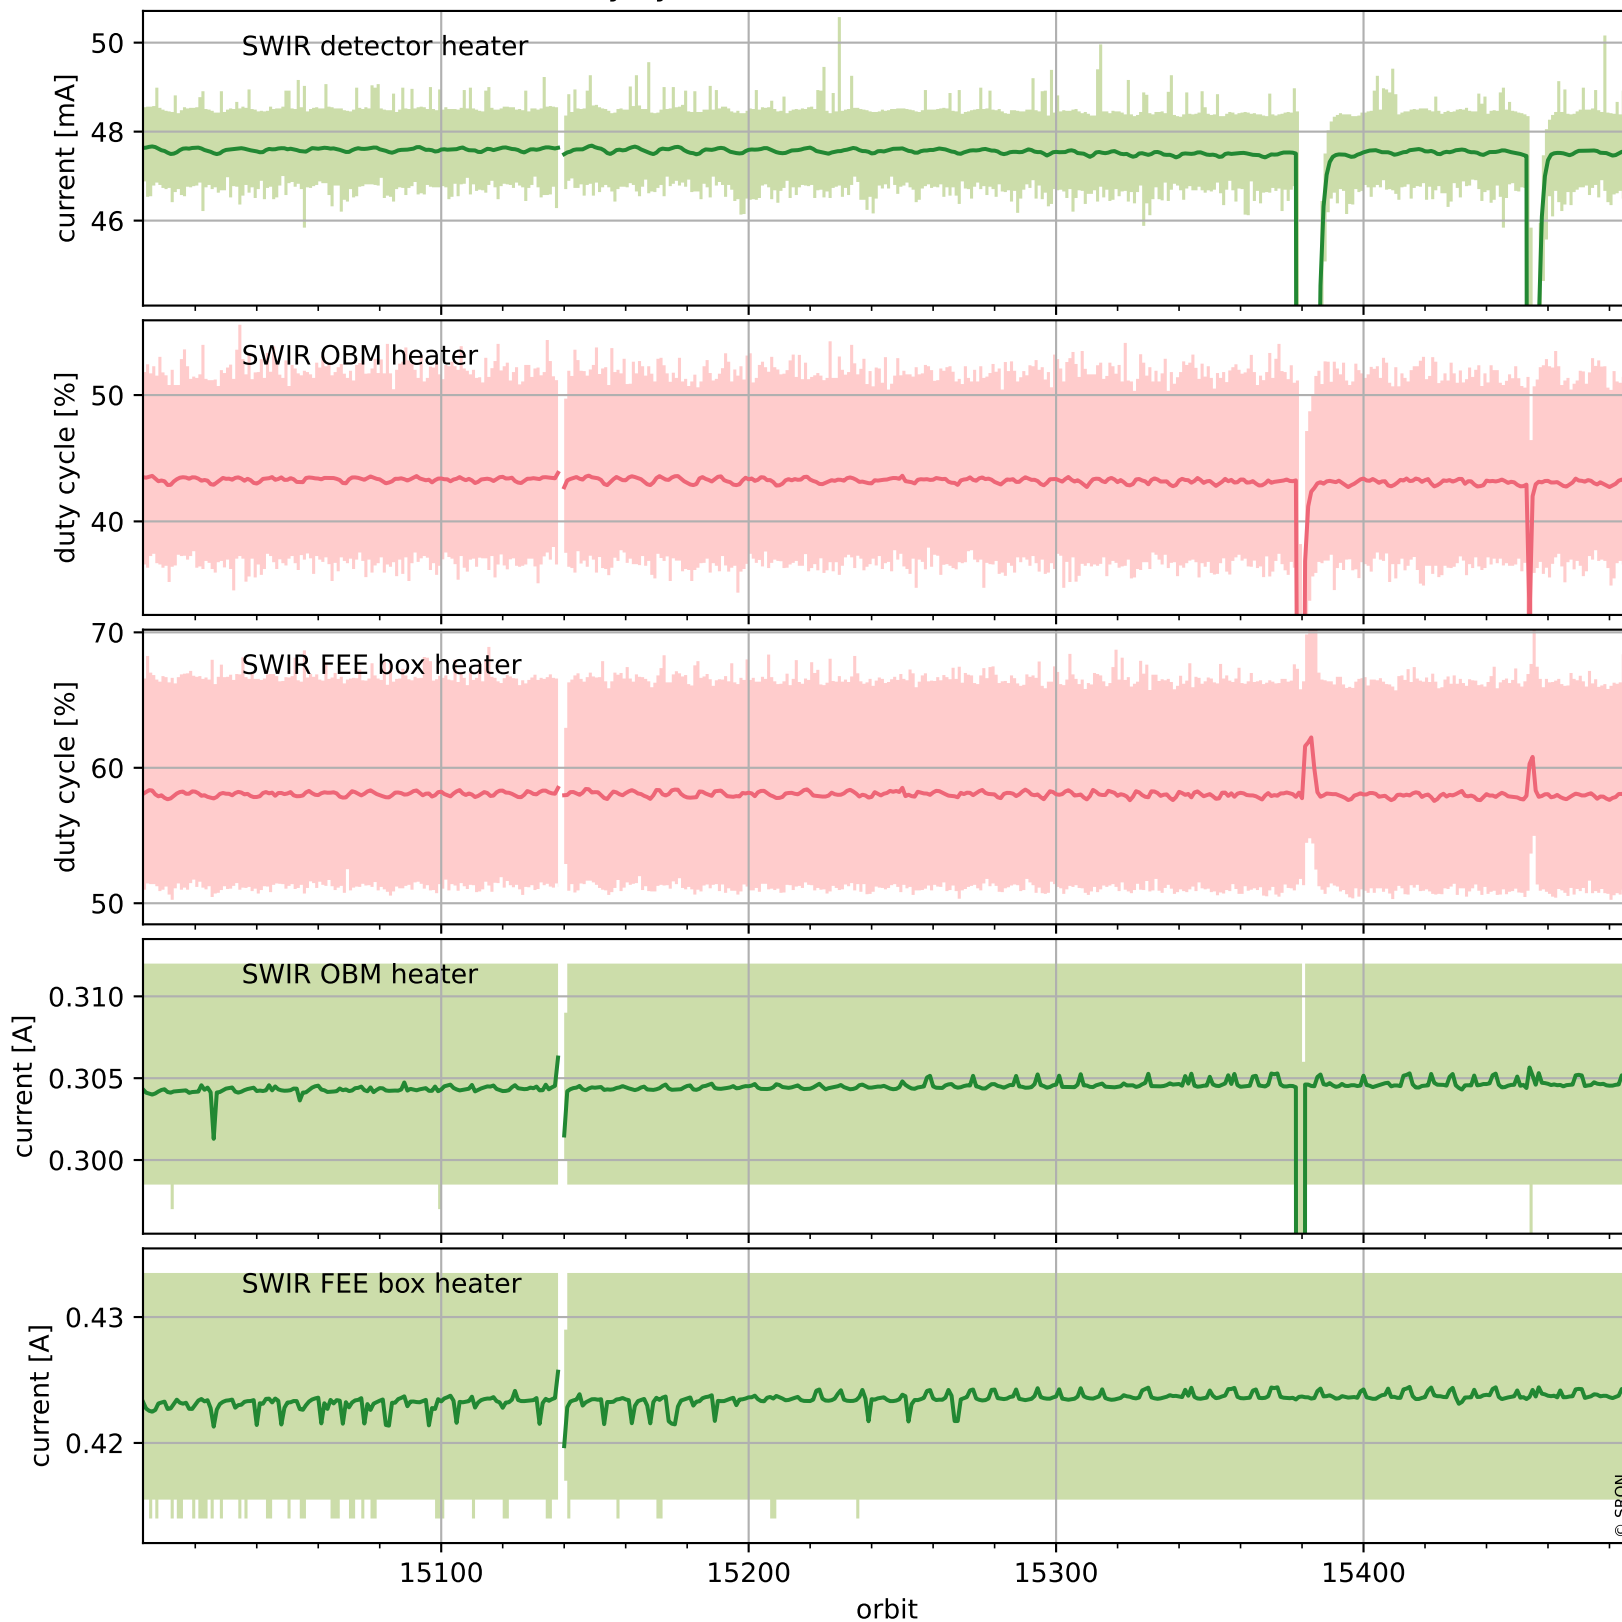

Tropomi SWIR housekeeping data

orbits : [15474, 15487]
coverage : 2020-10-08 / 2020-10-09
created : 2023-08-21T09:04:20

Temperature of sensors relevant for SWIR (one day)

Tropomi SWIR housekeeping data

orbits : [15003, 15487]
coverage : 2020-09-04 / 2020-10-09
created : 2023-08-21T09:04:20

Temperature of sensors relevant for SWIR (last month)

Tropomi SWIR housekeeping data

orbits : [15474, 15487]
coverage : 2020-10-08 / 2020-10-09
created : 2023-08-21T09:04:21

Current and duty cycle of 3 heaters relevant for SWIR (one day)

Tropomi SWIR housekeeping data

orbits : [15003, 15487]
coverage : 2020-09-04 / 2020-10-09
created : 2023-08-21T09:04:21

Current and duty cycle of 3 heaters relevant for SWIR (last month)

Tropomi SWIR housekeeping data

orbits : [15474, 15487]
coverage : 2020-10-08 / 2020-10-09
created : 2023-08-21T09:04:22

Temperature of sensors at the SWIR front-end electronics (one day)

Tropomi SWIR housekeeping data

orbits : [15003, 15487]
coverage : 2020-09-04 / 2020-10-09
created : 2023-08-21T09:04:22