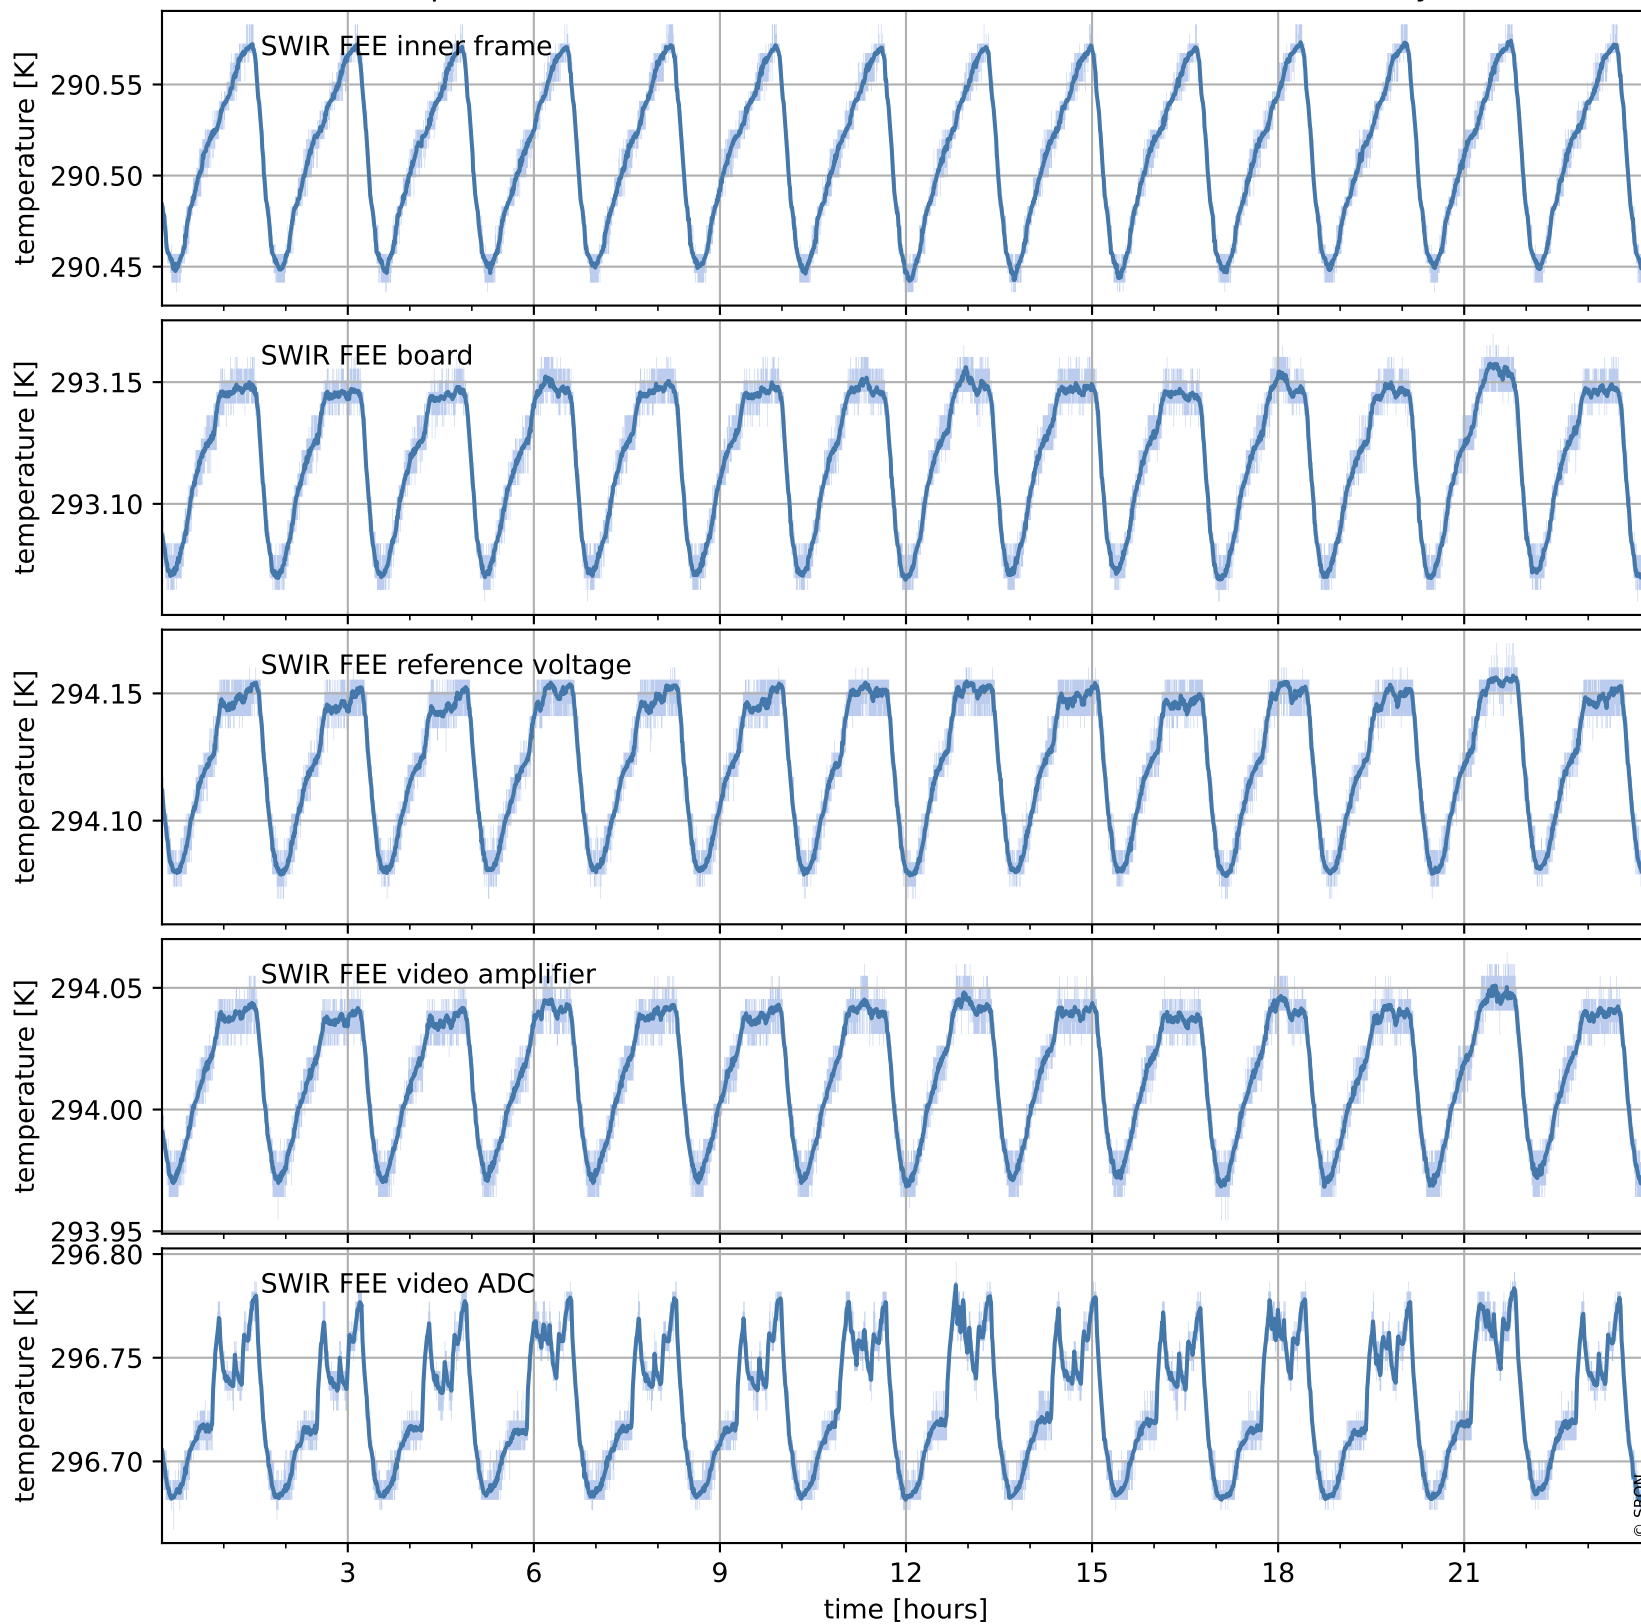

Tropomi SWIR housekeeping data

orbits : [15488, 15501]
coverage : 2020-10-09 / 2020-10-10
created : 2023-08-21T09:04:24

Temperature of sensors at the SWIR front-end electronics (one day)