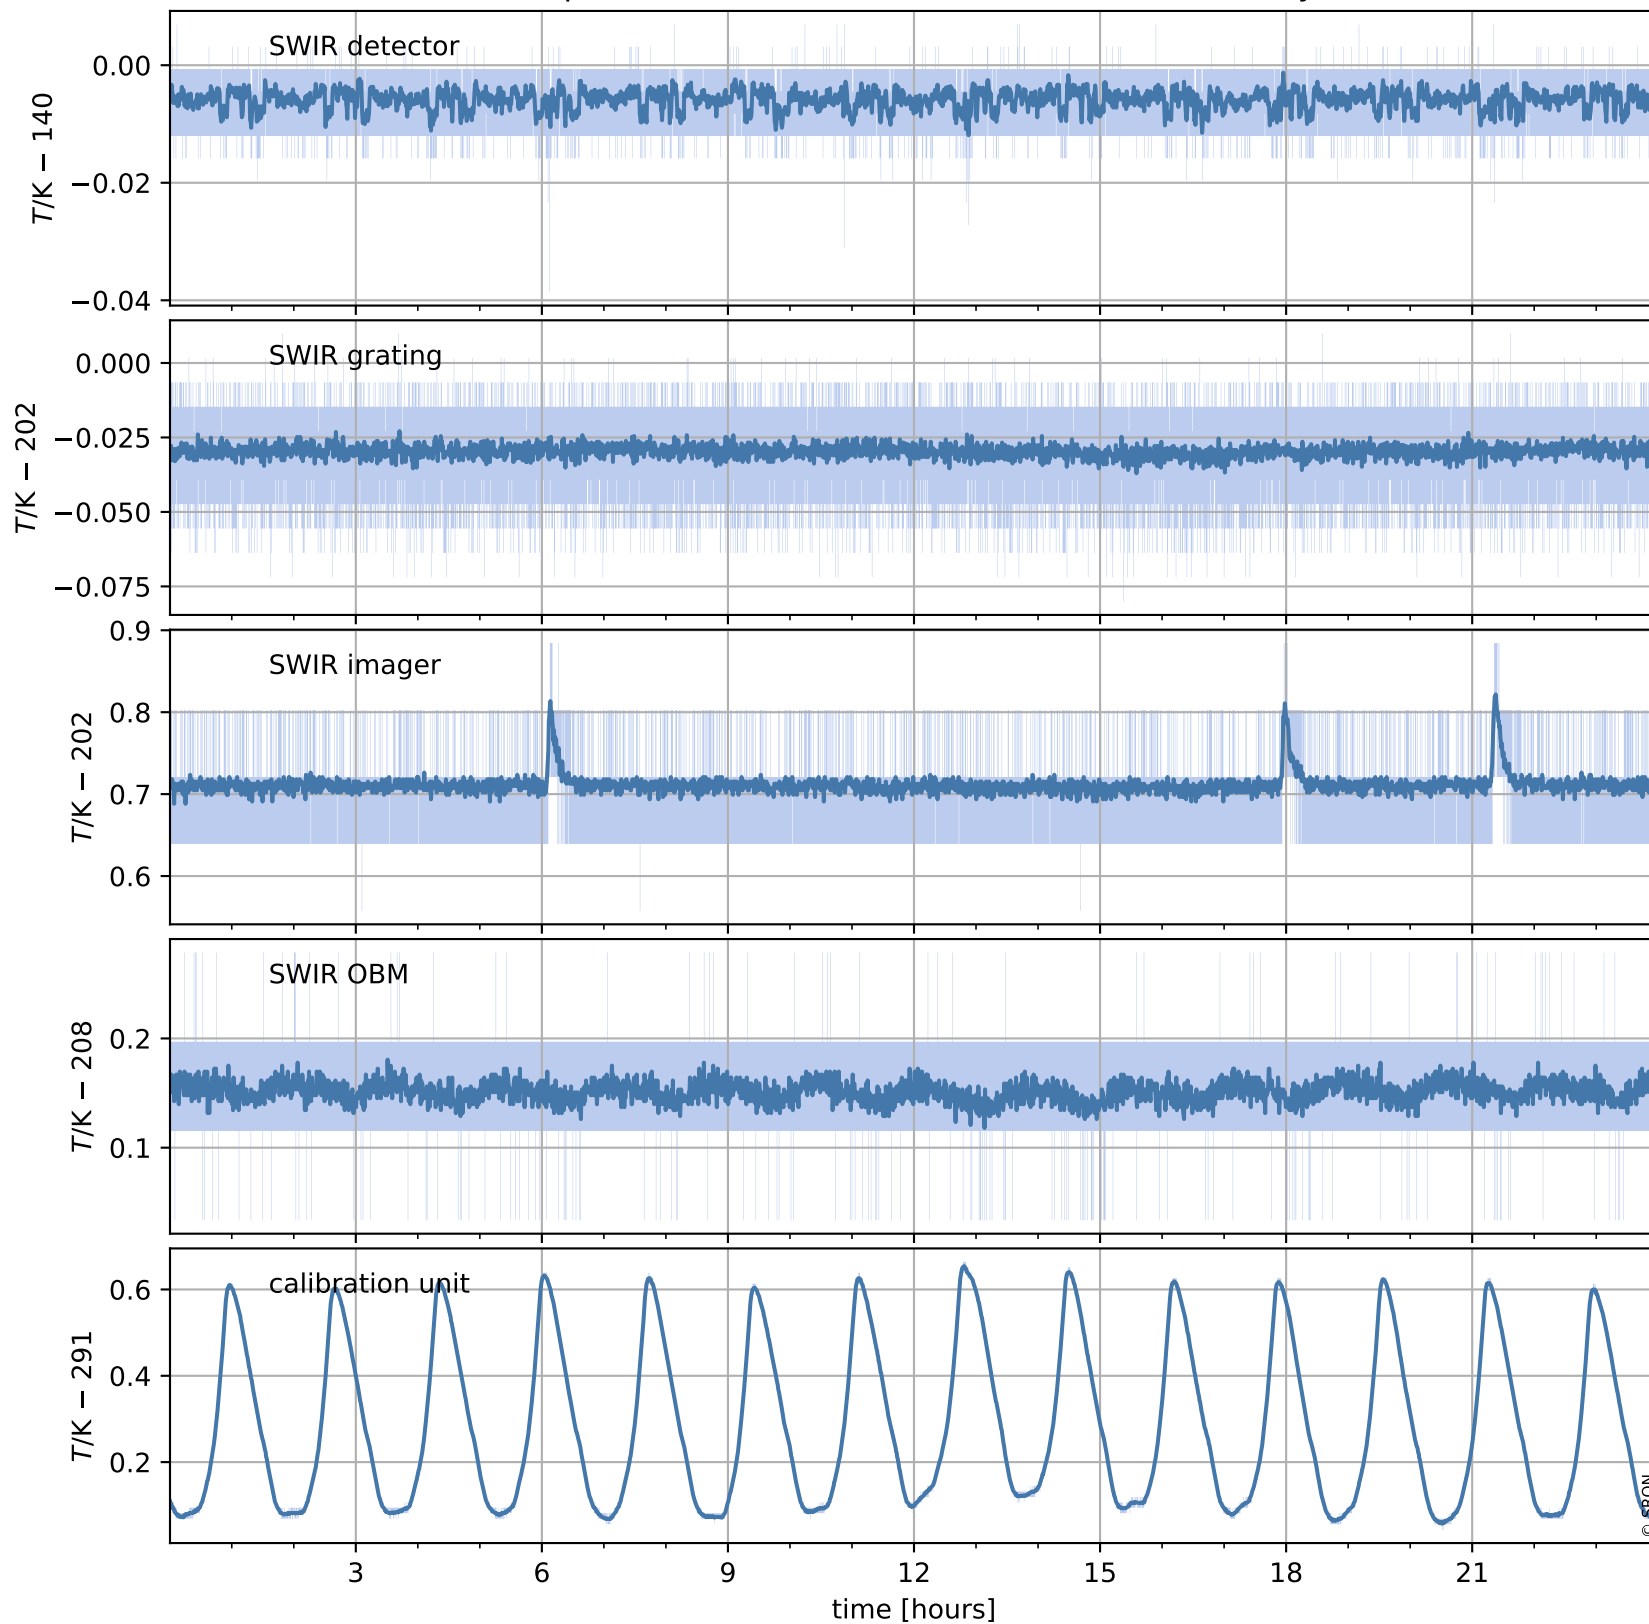

Tropomi SWIR housekeeping data

orbits : [15488, 15501]
coverage : 2020-10-09 / 2020-10-10
created : 2023-08-21T09:04:22

Temperature of sensors relevant for SWIR (one day)

Tropomi SWIR housekeeping data

orbits : [15017, 15501]
coverage : 2020-09-05 / 2020-10-10
created : 2023-08-21T09:04:23

Temperature of sensors relevant for SWIR (last month)

Tropomi SWIR housekeeping data

orbits : [15488, 15501]
coverage : 2020-10-09 / 2020-10-10
created : 2023-08-21T09:04:23

Current and duty cycle of 3 heaters relevant for SWIR (one day)

Tropomi SWIR housekeeping data

orbits : [15017, 15501]
coverage : 2020-09-05 / 2020-10-10
created : 2023-08-21T09:04:24

Current and duty cycle of 3 heaters relevant for SWIR (last month)

Tropomi SWIR housekeeping data