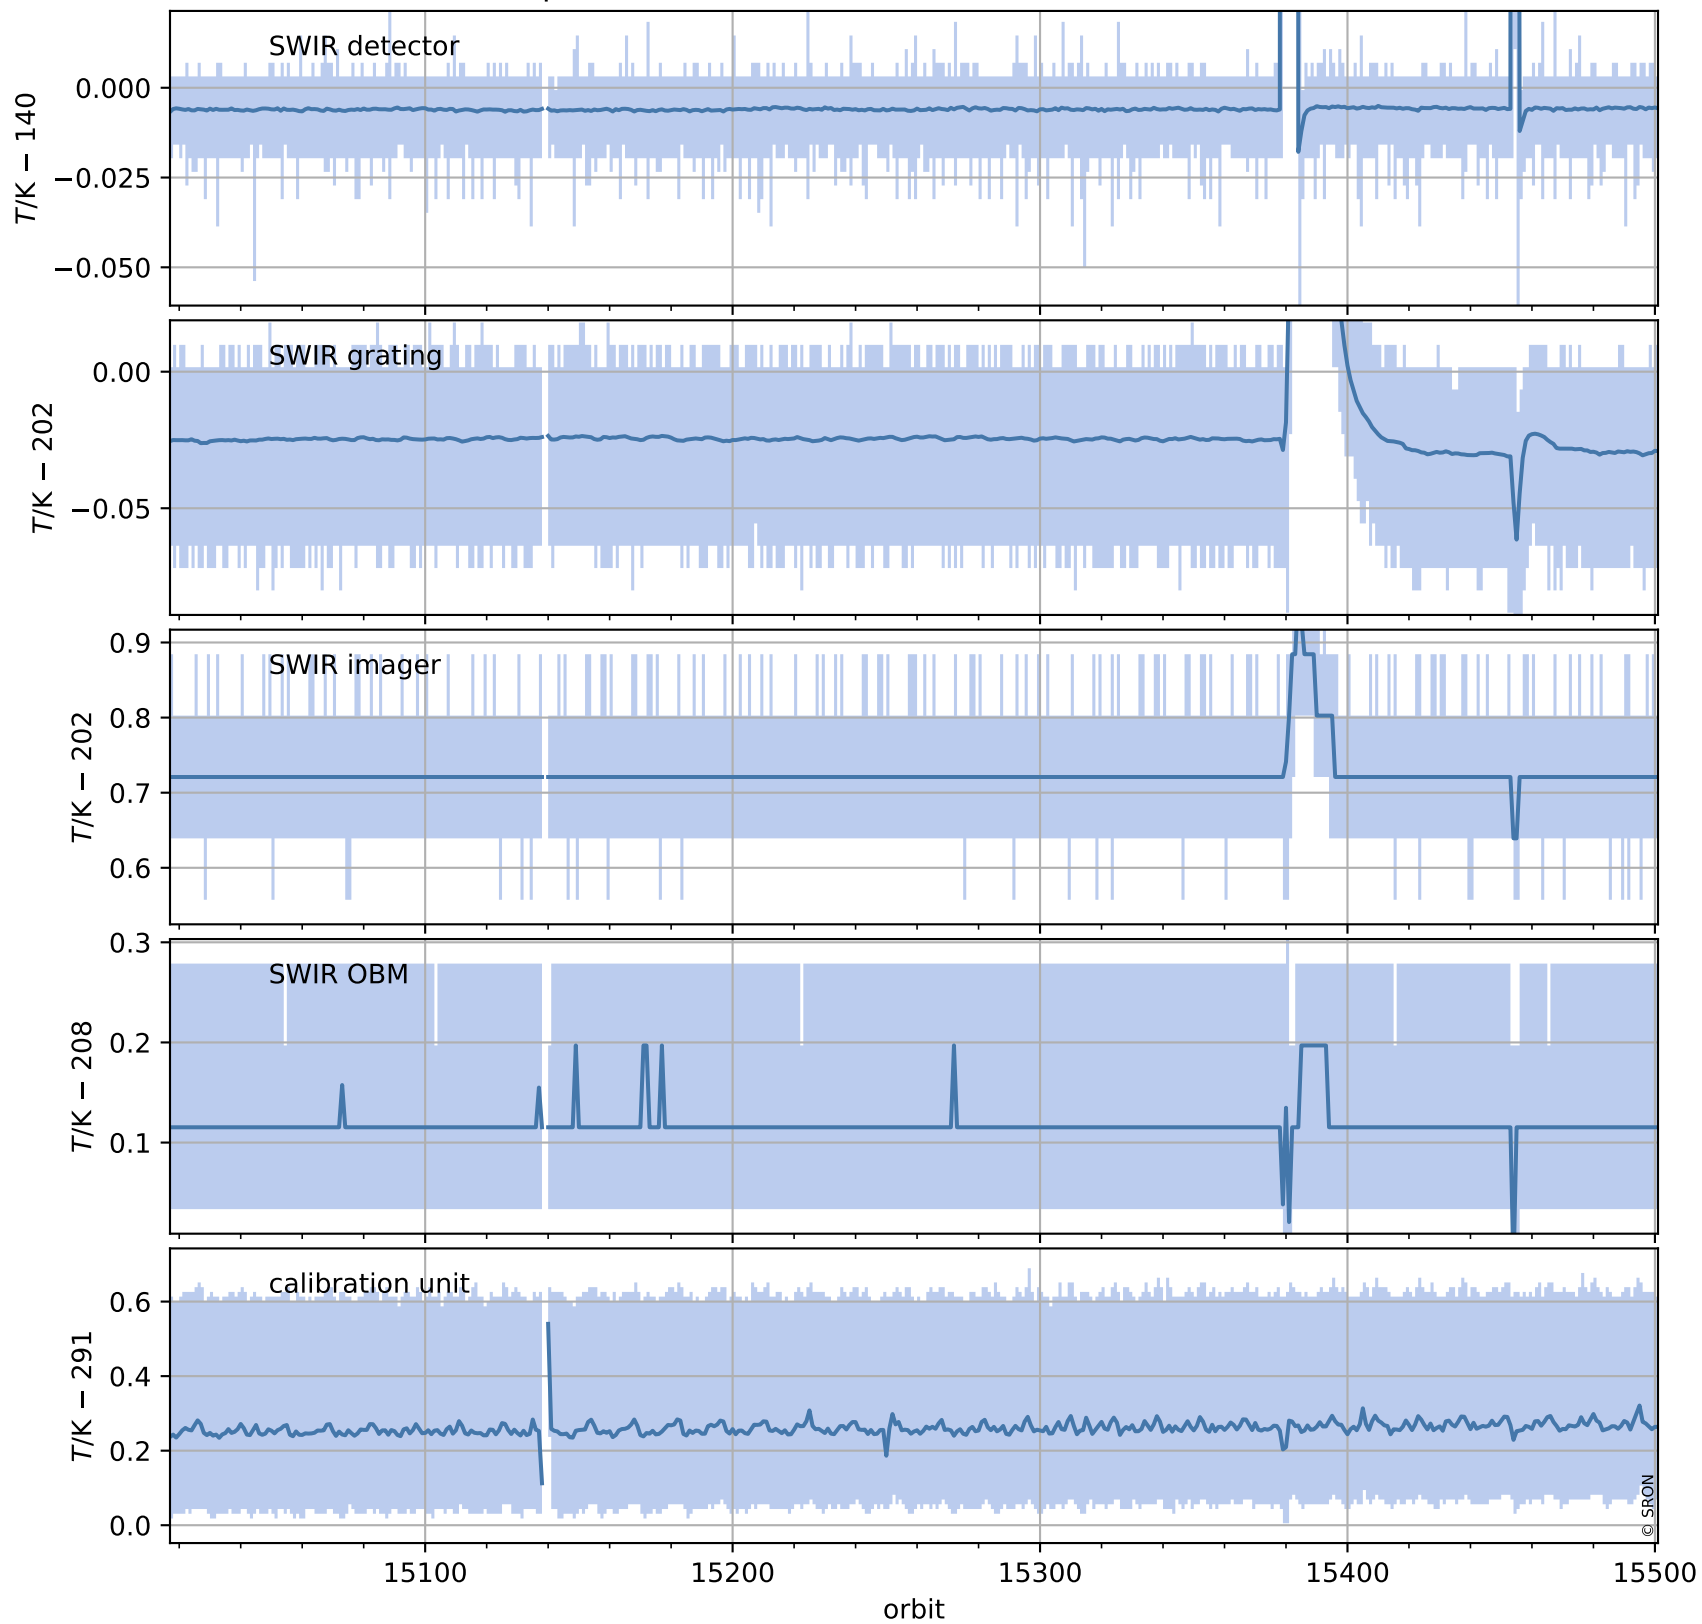

Tropomi SWIR housekeeping data

orbits : [15488, 15501]
coverage : 2020-10-09 / 2020-10-10
created : 2023-08-21T09:04:22

Temperature of sensors relevant for SWIR (one day)

Tropomi SWIR housekeeping data

orbits : [15017, 15501]
coverage : 2020-09-05 / 2020-10-10
created : 2023-08-21T09:04:23

Temperature of sensors relevant for SWIR (last month)

Tropomi SWIR housekeeping data

orbits : [15488, 15501]
coverage : 2020-10-09 / 2020-10-10
created : 2023-08-21T09:04:23

Current and duty cycle of 3 heaters relevant for SWIR (one day)

Tropomi SWIR housekeeping data

orbits : [15017, 15501]
coverage : 2020-09-05 / 2020-10-10
created : 2023-08-21T09:04:24

Current and duty cycle of 3 heaters relevant for SWIR (last month)

Tropomi SWIR housekeeping data

orbits : [15488, 15501]
coverage : 2020-10-09 / 2020-10-10
created : 2023-08-21T09:04:24

Temperature of sensors at the SWIR front-end electronics (one day)

Tropomi SWIR housekeeping data

orbits : [15017, 15501]
coverage : 2020-09-05 / 2020-10-10
created : 2023-08-21T09:04:24