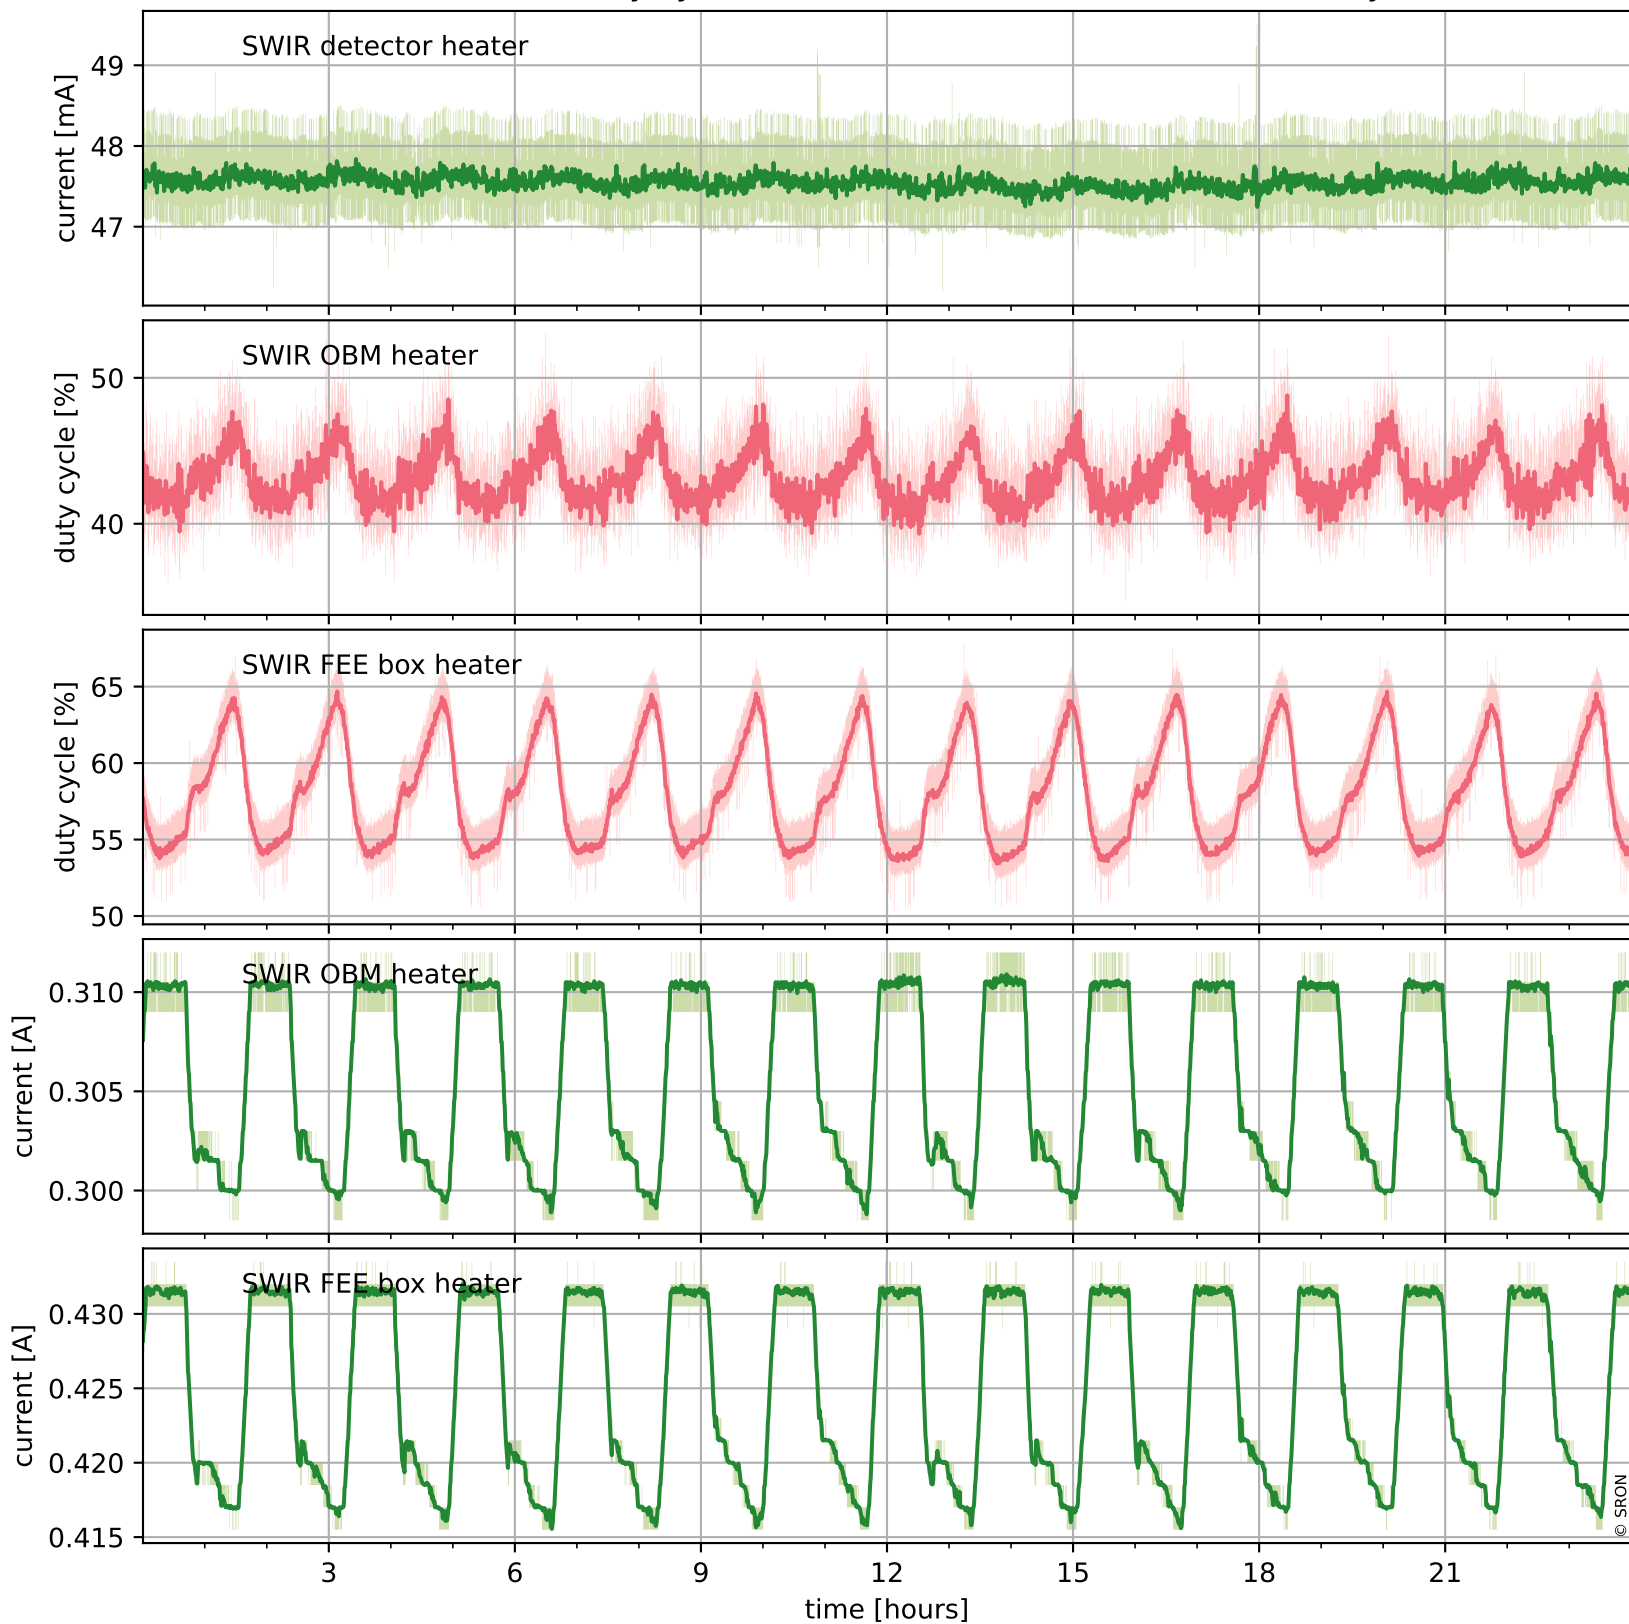

Tropomi SWIR housekeeping data

orbits : [15488, 15501]
coverage : 2020-10-09 / 2020-10-10
created : 2023-08-21T09:04:22

Temperature of sensors relevant for SWIR (one day)

Tropomi SWIR housekeeping data

orbits : [15017, 15501]
coverage : 2020-09-05 / 2020-10-10
created : 2023-08-21T09:04:23

Temperature of sensors relevant for SWIR (last month)

Tropomi SWIR housekeeping data

orbits : [15488, 15501]
coverage : 2020-10-09 / 2020-10-10
created : 2023-08-21T09:04:23

Current and duty cycle of 3 heaters relevant for SWIR (one day)

Tropomi SWIR housekeeping data

orbits : [15017, 15501]
coverage : 2020-09-05 / 2020-10-10
created : 2023-08-21T09:04:24

Current and duty cycle of 3 heaters relevant for SWIR (last month)

Tropomi SWIR housekeeping data