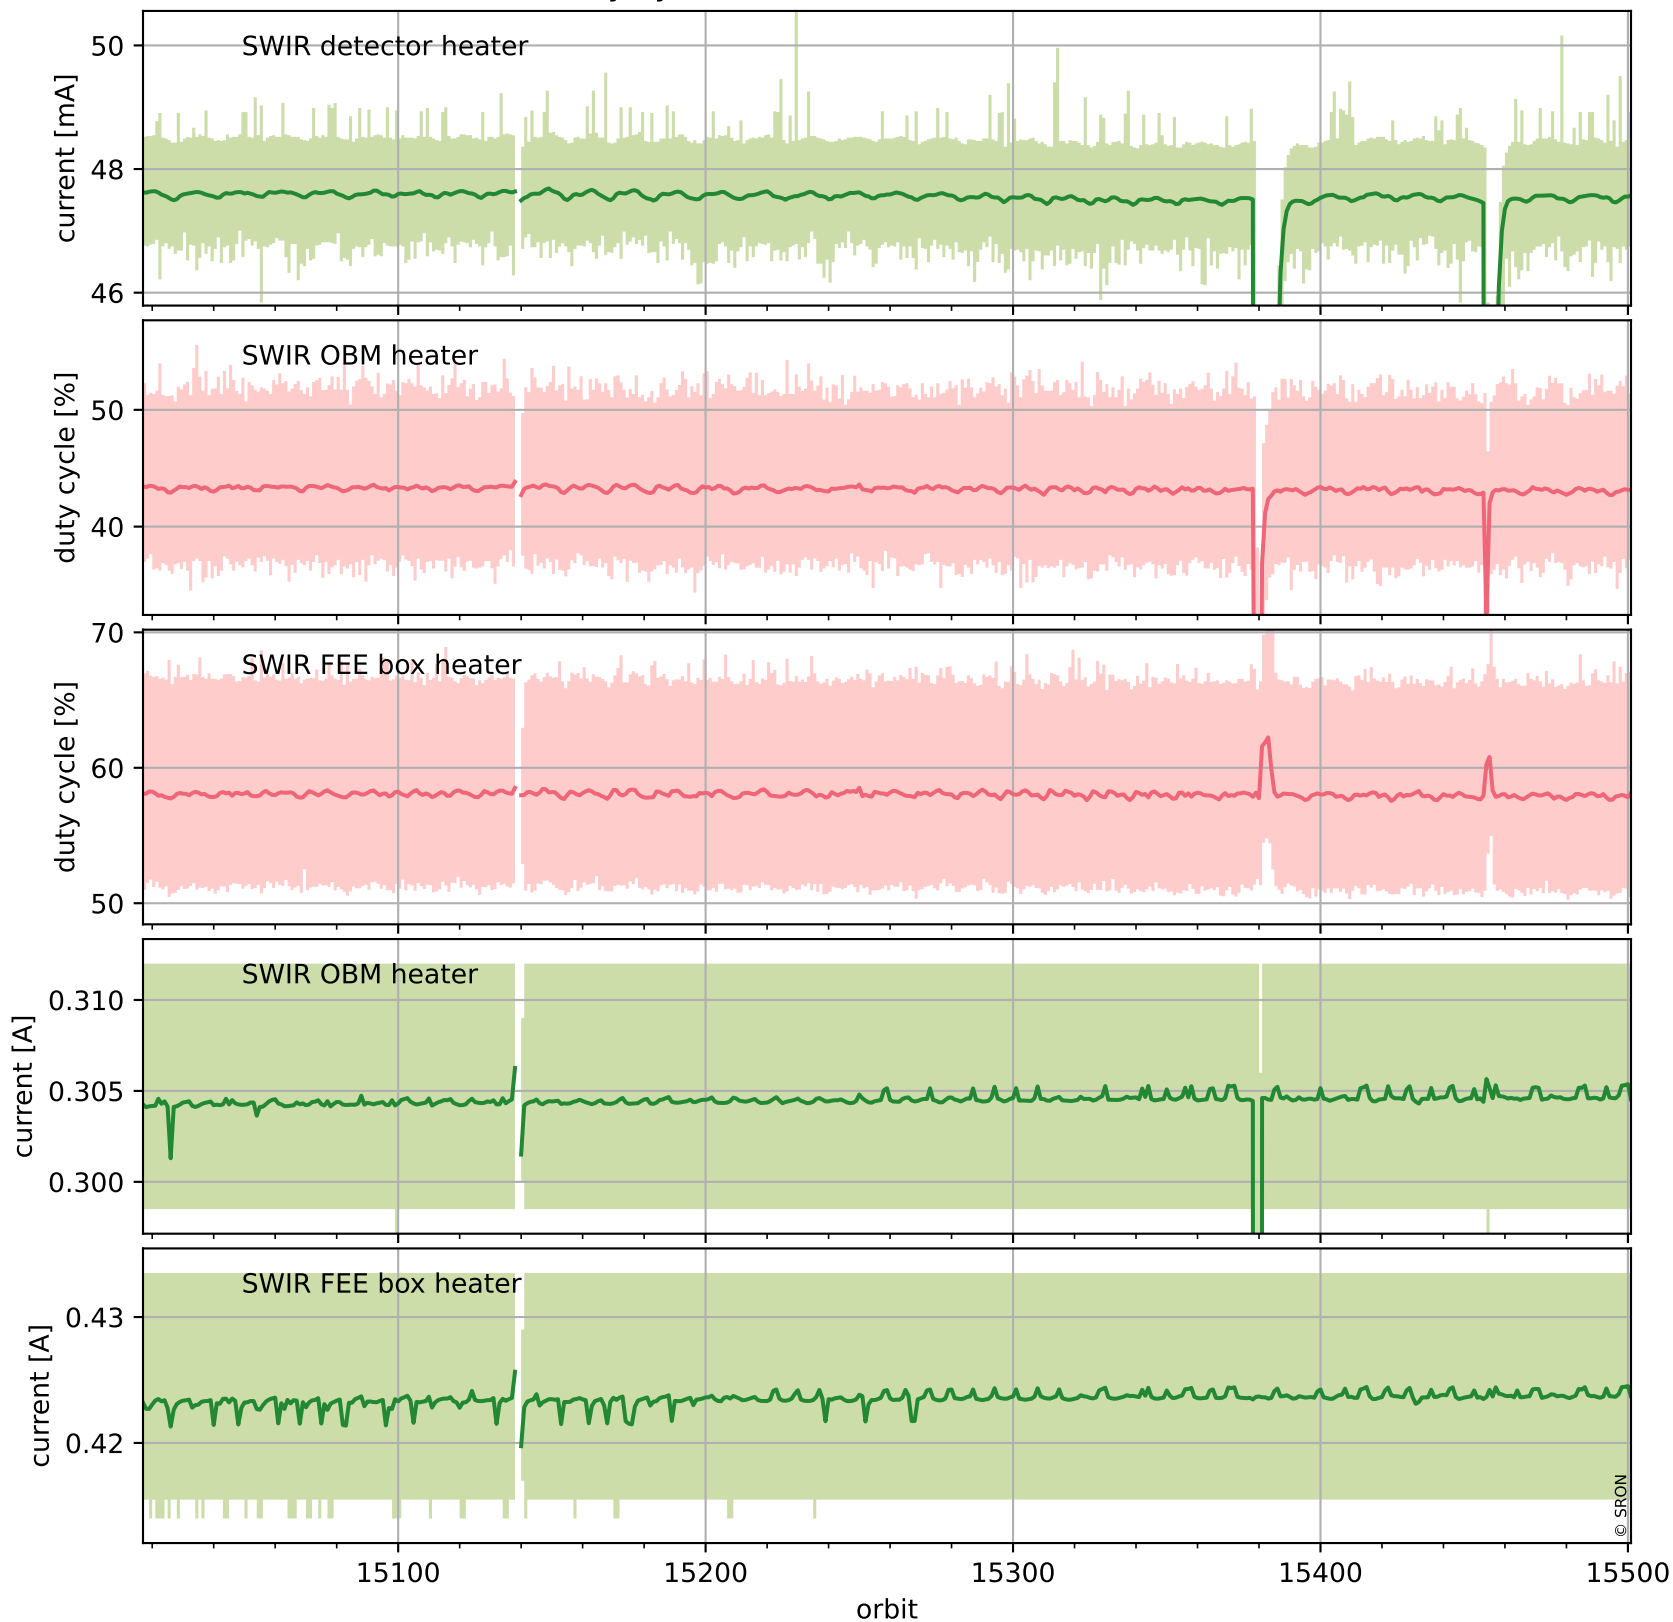

Tropomi SWIR housekeeping data

orbits : [15488, 15501]
coverage : 2020-10-09 / 2020-10-10
created : 2023-08-21T09:04:22

Temperature of sensors relevant for SWIR (one day)

Tropomi SWIR housekeeping data

orbits : [15017, 15501]
coverage : 2020-09-05 / 2020-10-10
created : 2023-08-21T09:04:23

Temperature of sensors relevant for SWIR (last month)

Tropomi SWIR housekeeping data

orbits : [15488, 15501]
coverage : 2020-10-09 / 2020-10-10
created : 2023-08-21T09:04:23

Current and duty cycle of 3 heaters relevant for SWIR (one day)

Tropomi SWIR housekeeping data

orbits : [15017, 15501]
coverage : 2020-09-05 / 2020-10-10
created : 2023-08-21T09:04:24

Current and duty cycle of 3 heaters relevant for SWIR (last month)

Tropomi SWIR housekeeping data

orbits : [15488, 15501]
coverage : 2020-10-09 / 2020-10-10
created : 2023-08-21T09:04:24

Temperature of sensors at the SWIR front-end electronics (one day)

Tropomi SWIR housekeeping data

orbits : [15017, 15501]
coverage : 2020-09-05 / 2020-10-10
created : 2023-08-21T09:04:24