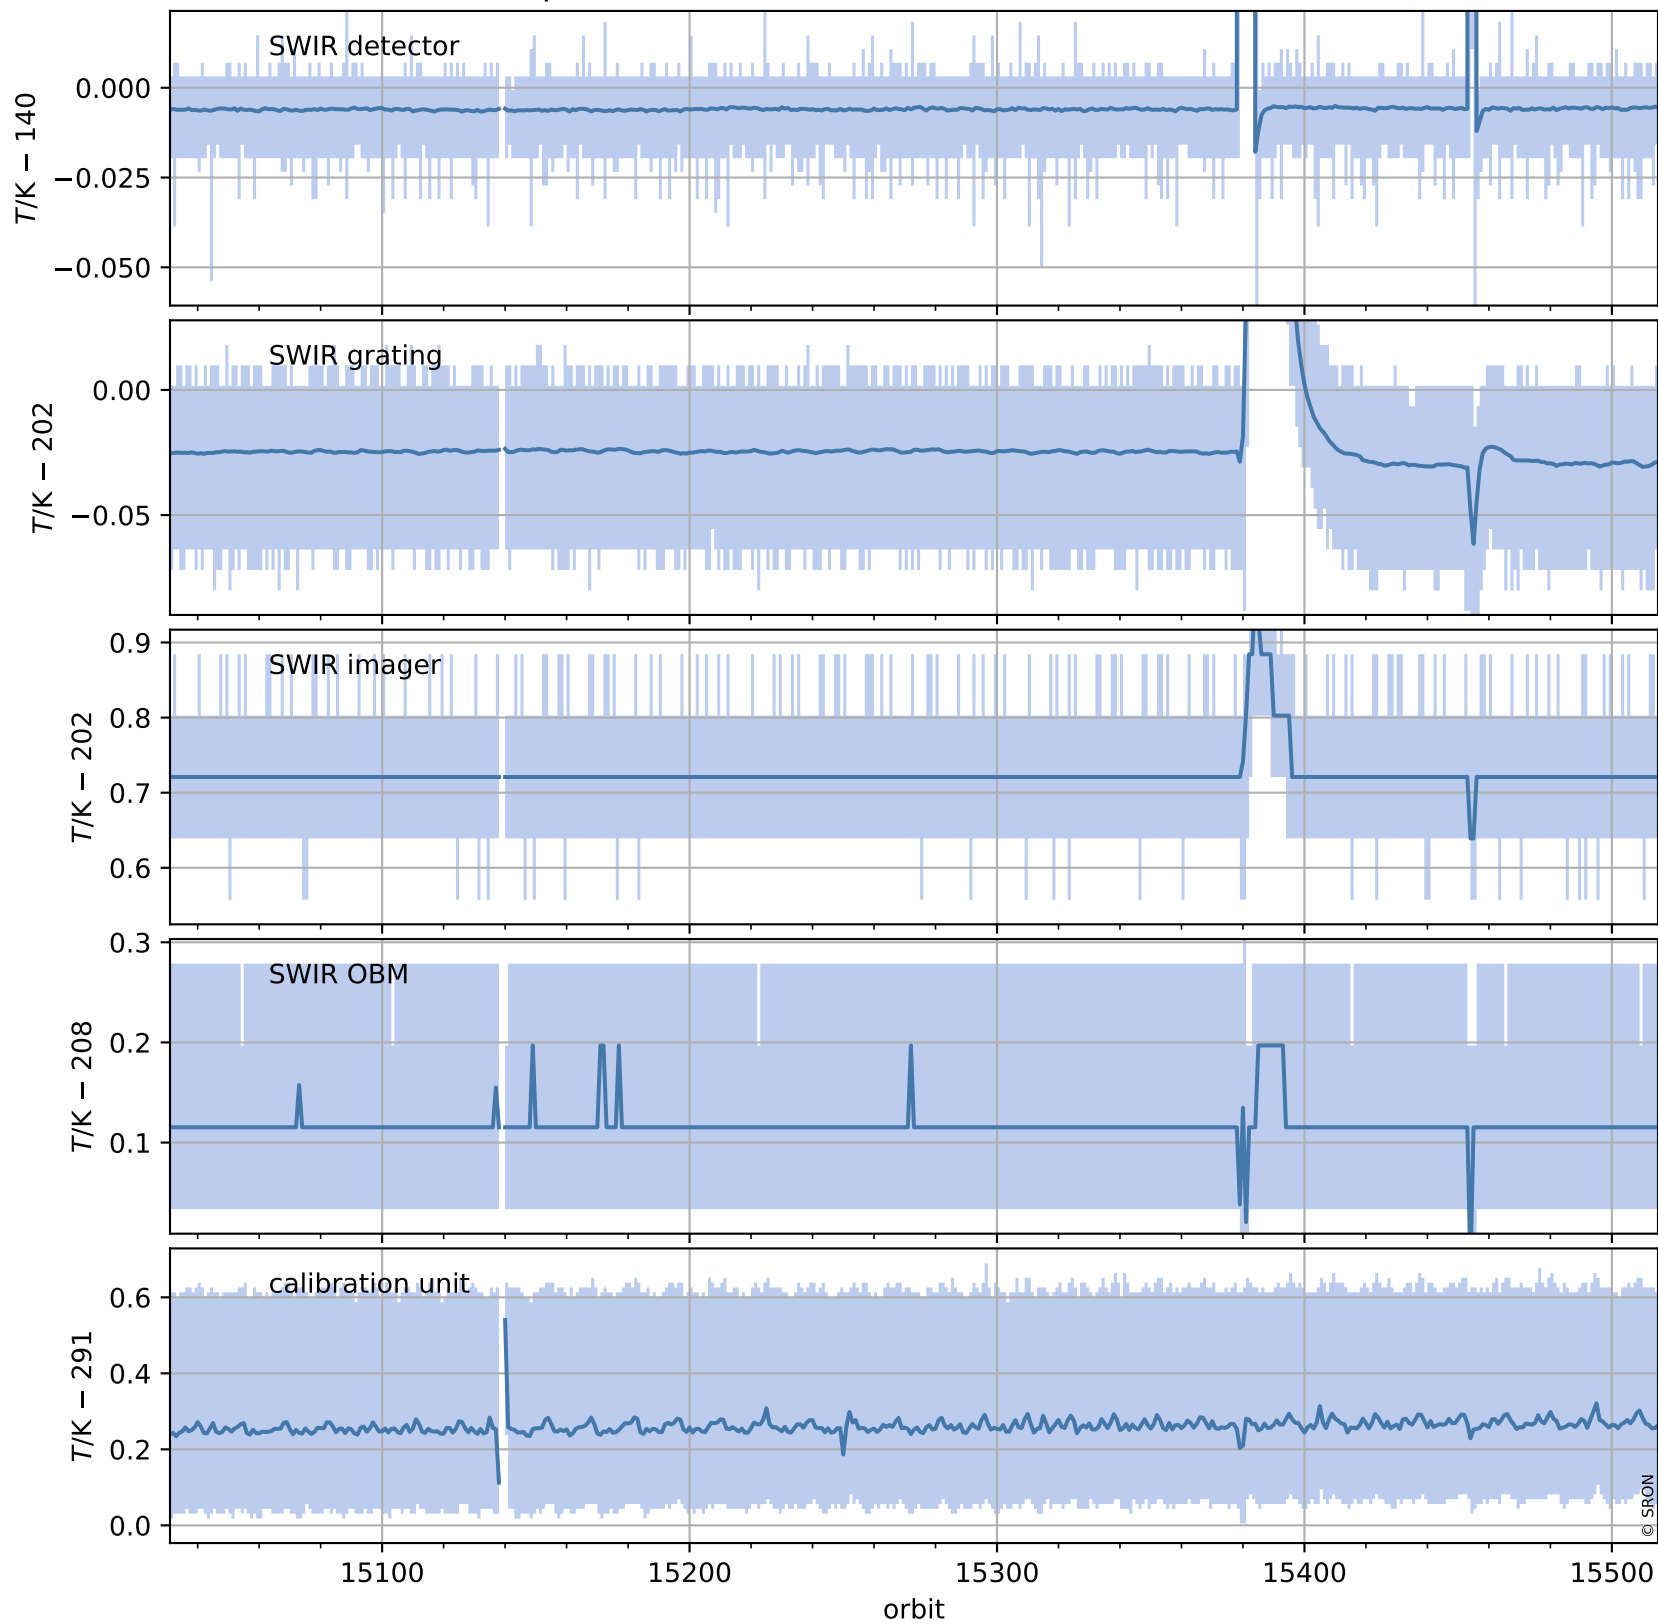

Tropomi SWIR housekeeping data

orbits : [15502, 15515]
coverage : 2020-10-10 / 2020-10-11
created : 2023-08-21T09:04:25

Temperature of sensors relevant for SWIR (one day)

Tropomi SWIR housekeeping data

orbits : [15031, 15515]
coverage : 2020-09-06 / 2020-10-11
created : 2023-08-21T09:04:25

Temperature of sensors relevant for SWIR (last month)

Tropomi SWIR housekeeping data

orbits : [15502, 15515]
coverage : 2020-10-10 / 2020-10-11
created : 2023-08-21T09:04:25

Current and duty cycle of 3 heaters relevant for SWIR (one day)

Tropomi SWIR housekeeping data

orbits : [15031, 15515]
coverage : 2020-09-06 / 2020-10-11
created : 2023-08-21T09:04:26

Current and duty cycle of 3 heaters relevant for SWIR (last month)

Tropomi SWIR housekeeping data

orbits : [15502, 15515]
coverage : 2020-10-10 / 2020-10-11
created : 2023-08-21T09:04:26

Temperature of sensors at the SWIR front-end electronics (one day)

Tropomi SWIR housekeeping data

orbits : [15031, 15515]
coverage : 2020-09-06 / 2020-10-11
created : 2023-08-21T09:04:27