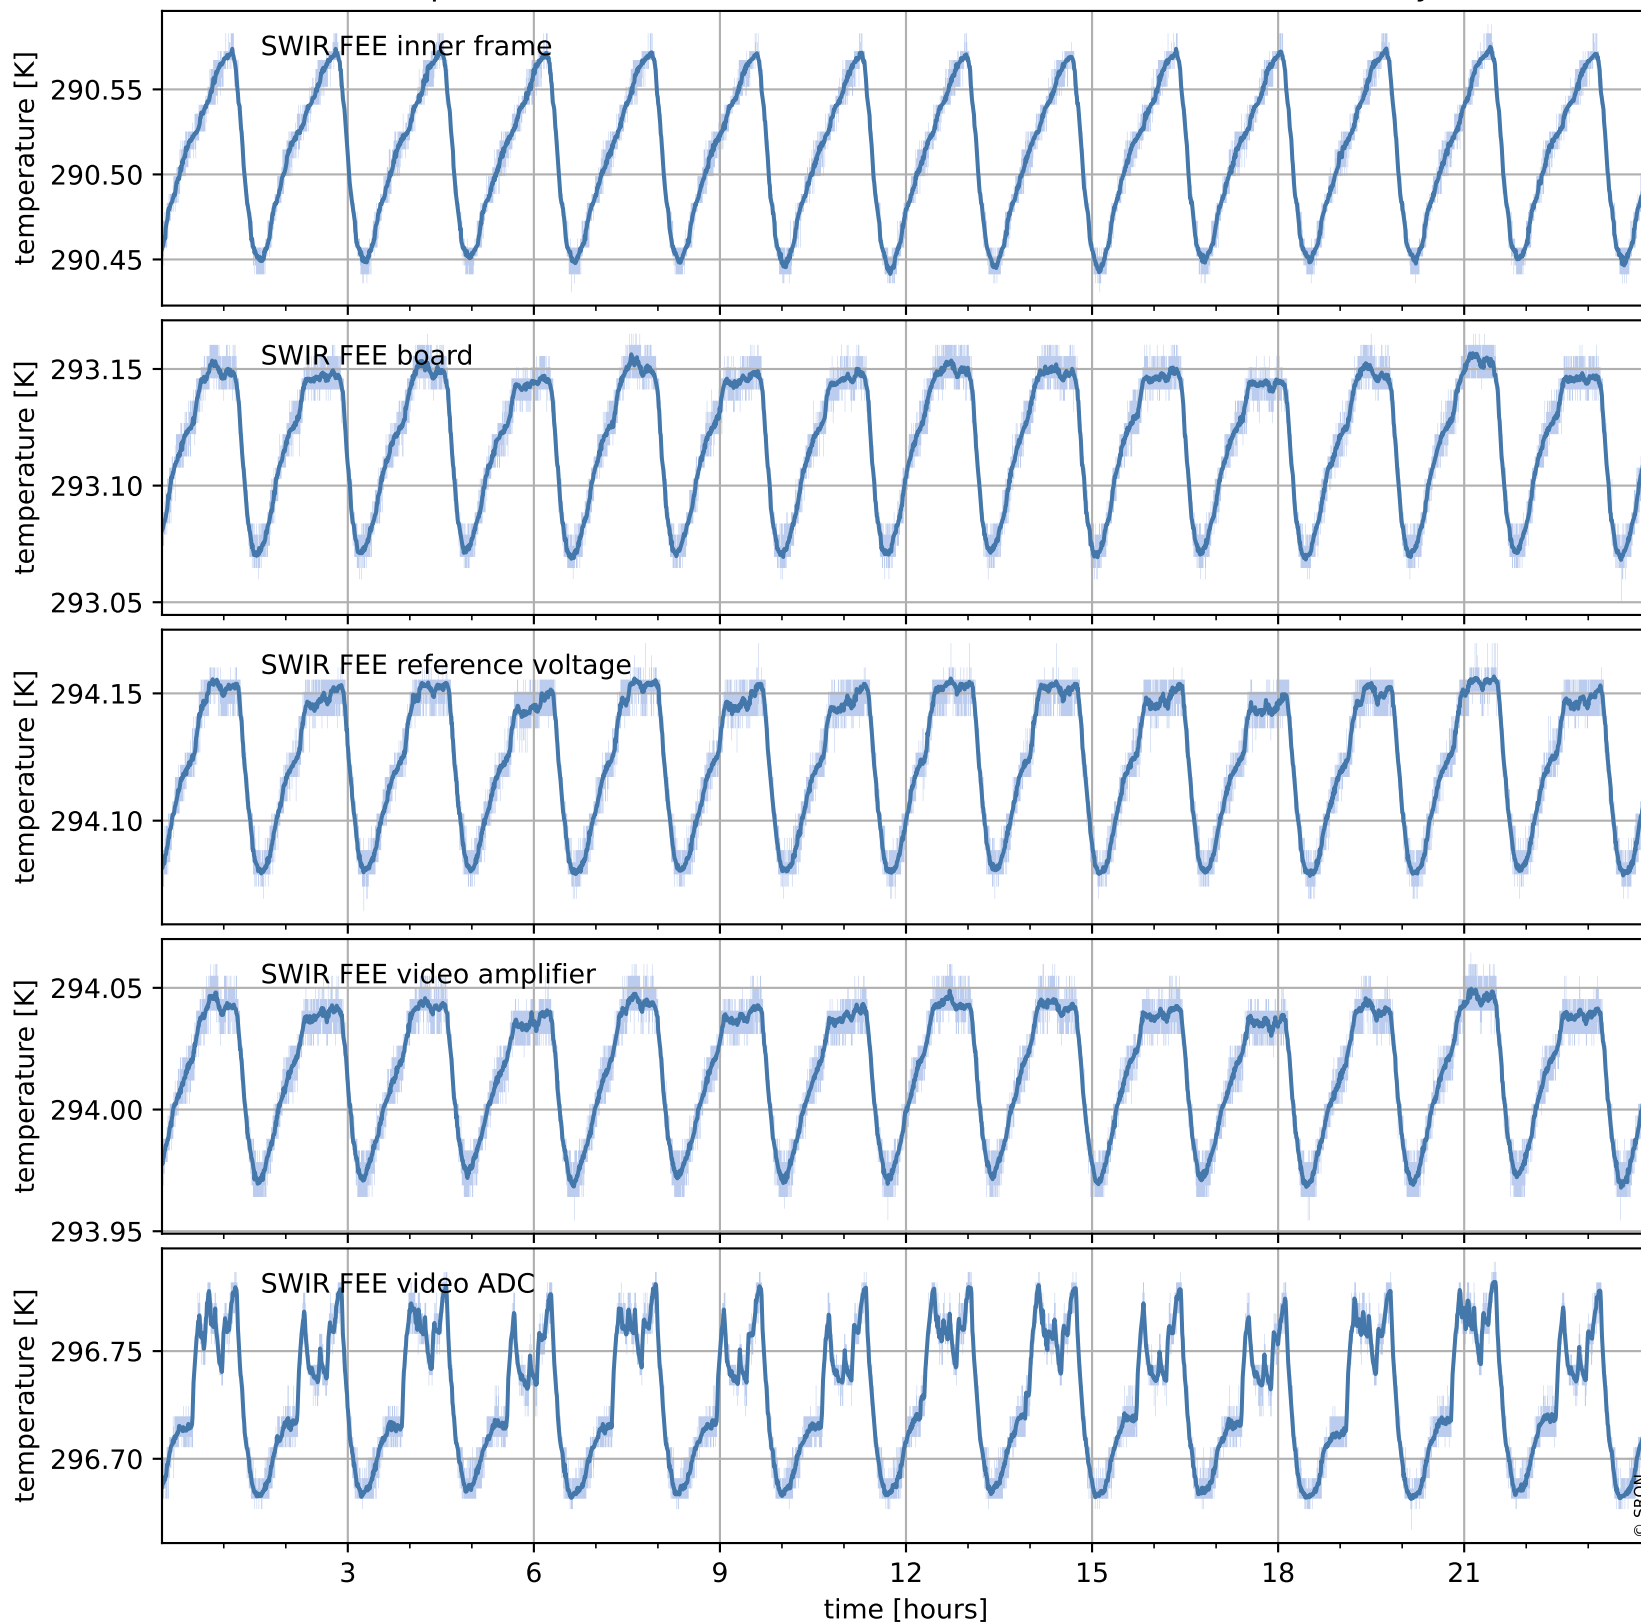

Tropomi SWIR housekeeping data

orbits : [15502, 15515]
coverage : 2020-10-10 / 2020-10-11
created : 2023-08-21T09:04:26

Temperature of sensors at the SWIR front-end electronics (one day)