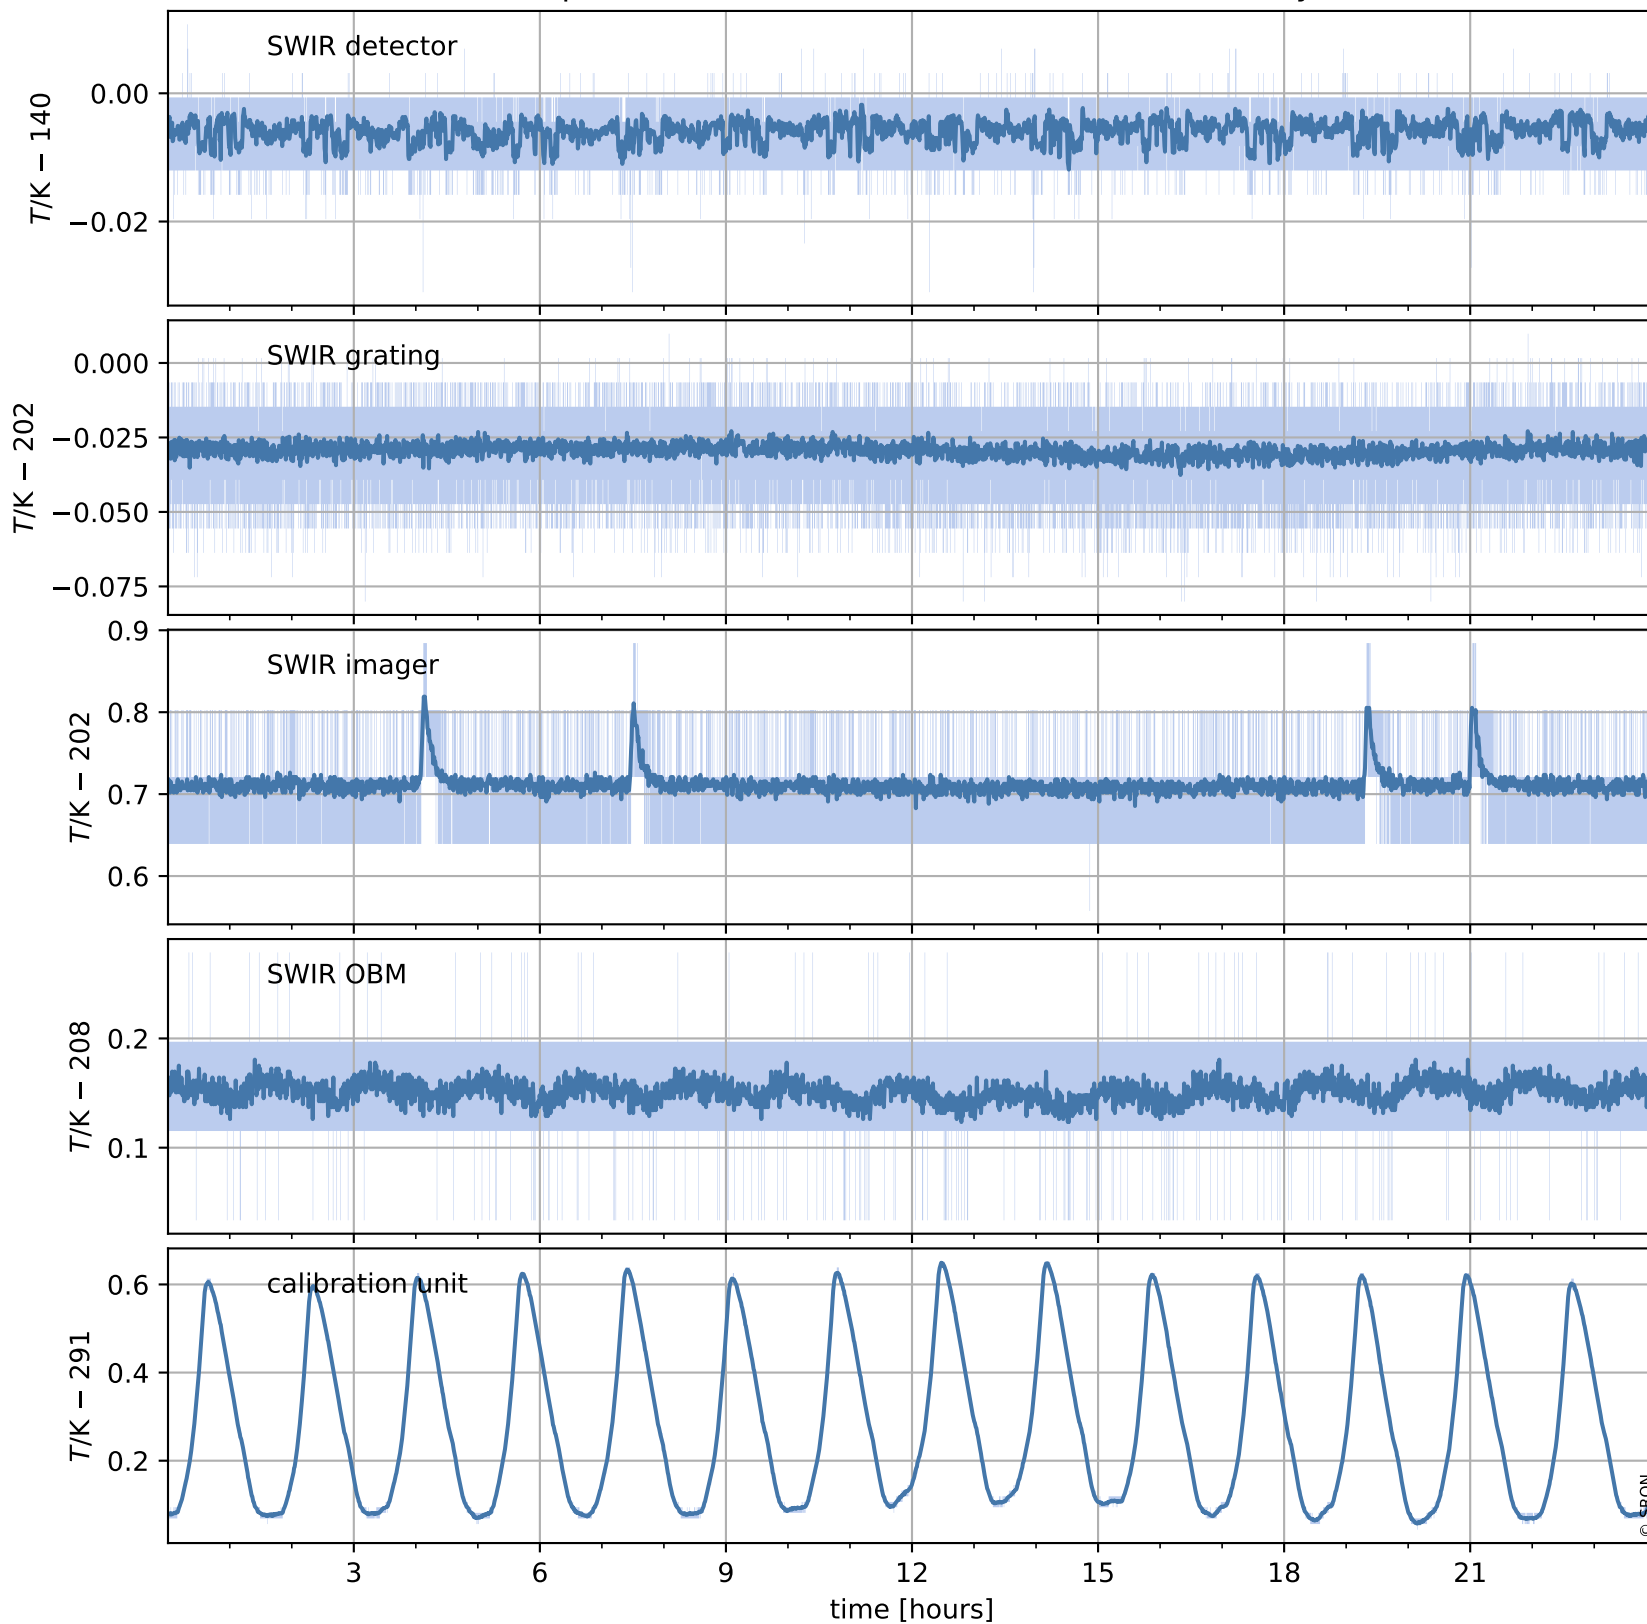

Tropomi SWIR housekeeping data

orbits : [15502, 15515]
coverage : 2020-10-10 / 2020-10-11
created : 2023-08-21T09:04:25

Temperature of sensors relevant for SWIR (one day)

Tropomi SWIR housekeeping data

orbits : [15031, 15515]
coverage : 2020-09-06 / 2020-10-11
created : 2023-08-21T09:04:25

Temperature of sensors relevant for SWIR (last month)

Tropomi SWIR housekeeping data

orbits : [15502, 15515]
coverage : 2020-10-10 / 2020-10-11
created : 2023-08-21T09:04:25

Current and duty cycle of 3 heaters relevant for SWIR (one day)

Tropomi SWIR housekeeping data

orbits : [15031, 15515]
coverage : 2020-09-06 / 2020-10-11
created : 2023-08-21T09:04:26

Current and duty cycle of 3 heaters relevant for SWIR (last month)

Tropomi SWIR housekeeping data