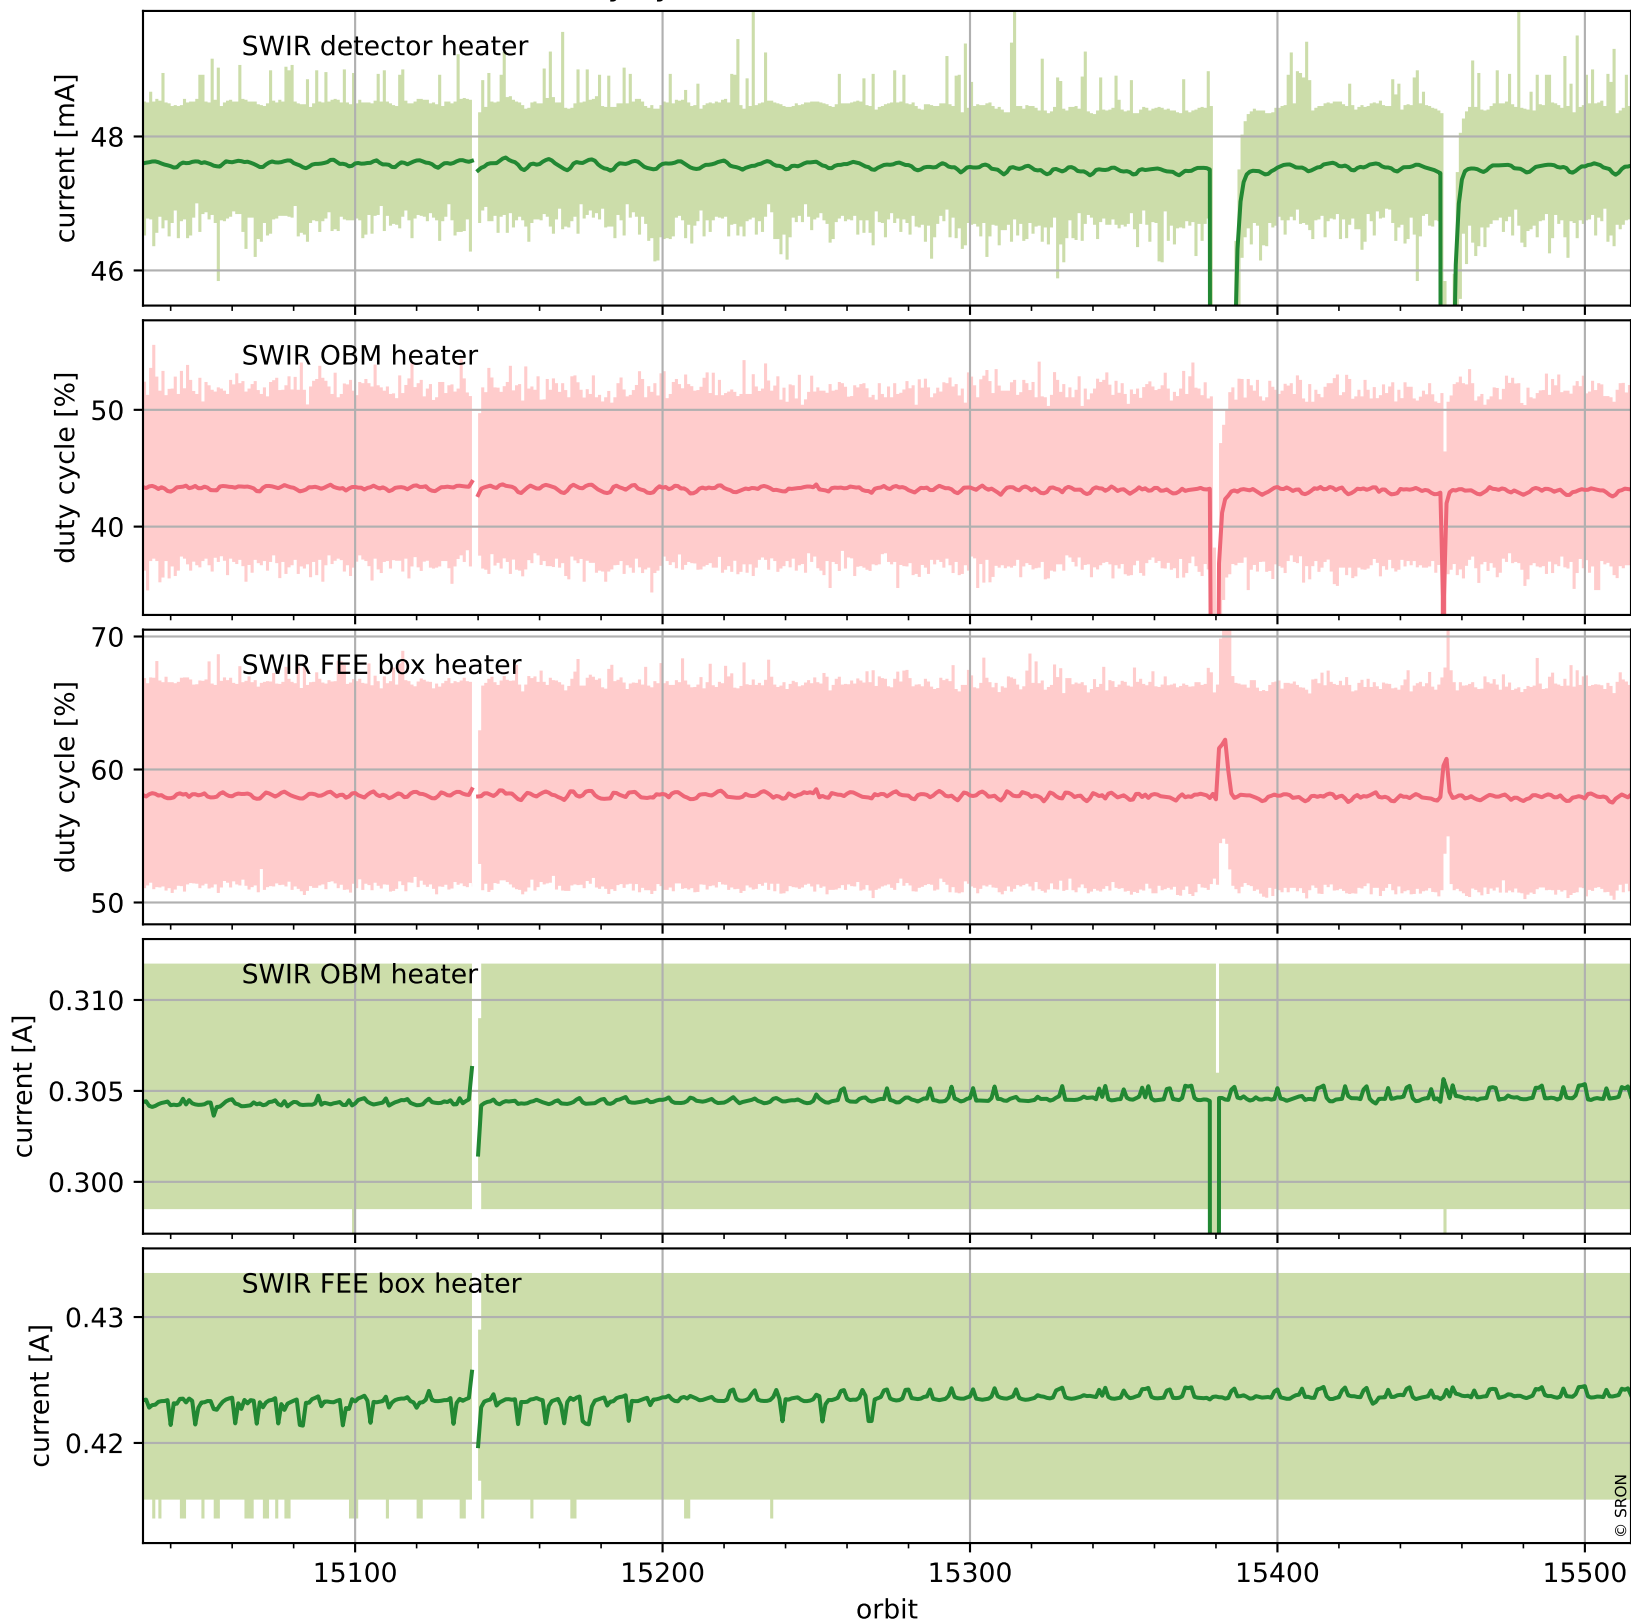

Tropomi SWIR housekeeping data

orbits : [15502, 15515]
coverage : 2020-10-10 / 2020-10-11
created : 2023-08-21T09:04:25

Temperature of sensors relevant for SWIR (one day)

Tropomi SWIR housekeeping data

orbits : [15031, 15515]
coverage : 2020-09-06 / 2020-10-11
created : 2023-08-21T09:04:25

Temperature of sensors relevant for SWIR (last month)

Tropomi SWIR housekeeping data

orbits : [15502, 15515]
coverage : 2020-10-10 / 2020-10-11
created : 2023-08-21T09:04:25

Current and duty cycle of 3 heaters relevant for SWIR (one day)

Tropomi SWIR housekeeping data

orbits : [15031, 15515]
coverage : 2020-09-06 / 2020-10-11
created : 2023-08-21T09:04:26

Current and duty cycle of 3 heaters relevant for SWIR (last month)

Tropomi SWIR housekeeping data

orbits : [15502, 15515]
coverage : 2020-10-10 / 2020-10-11
created : 2023-08-21T09:04:26

Temperature of sensors at the SWIR front-end electronics (one day)

Tropomi SWIR housekeeping data

orbits : [15031, 15515]
coverage : 2020-09-06 / 2020-10-11
created : 2023-08-21T09:04:27