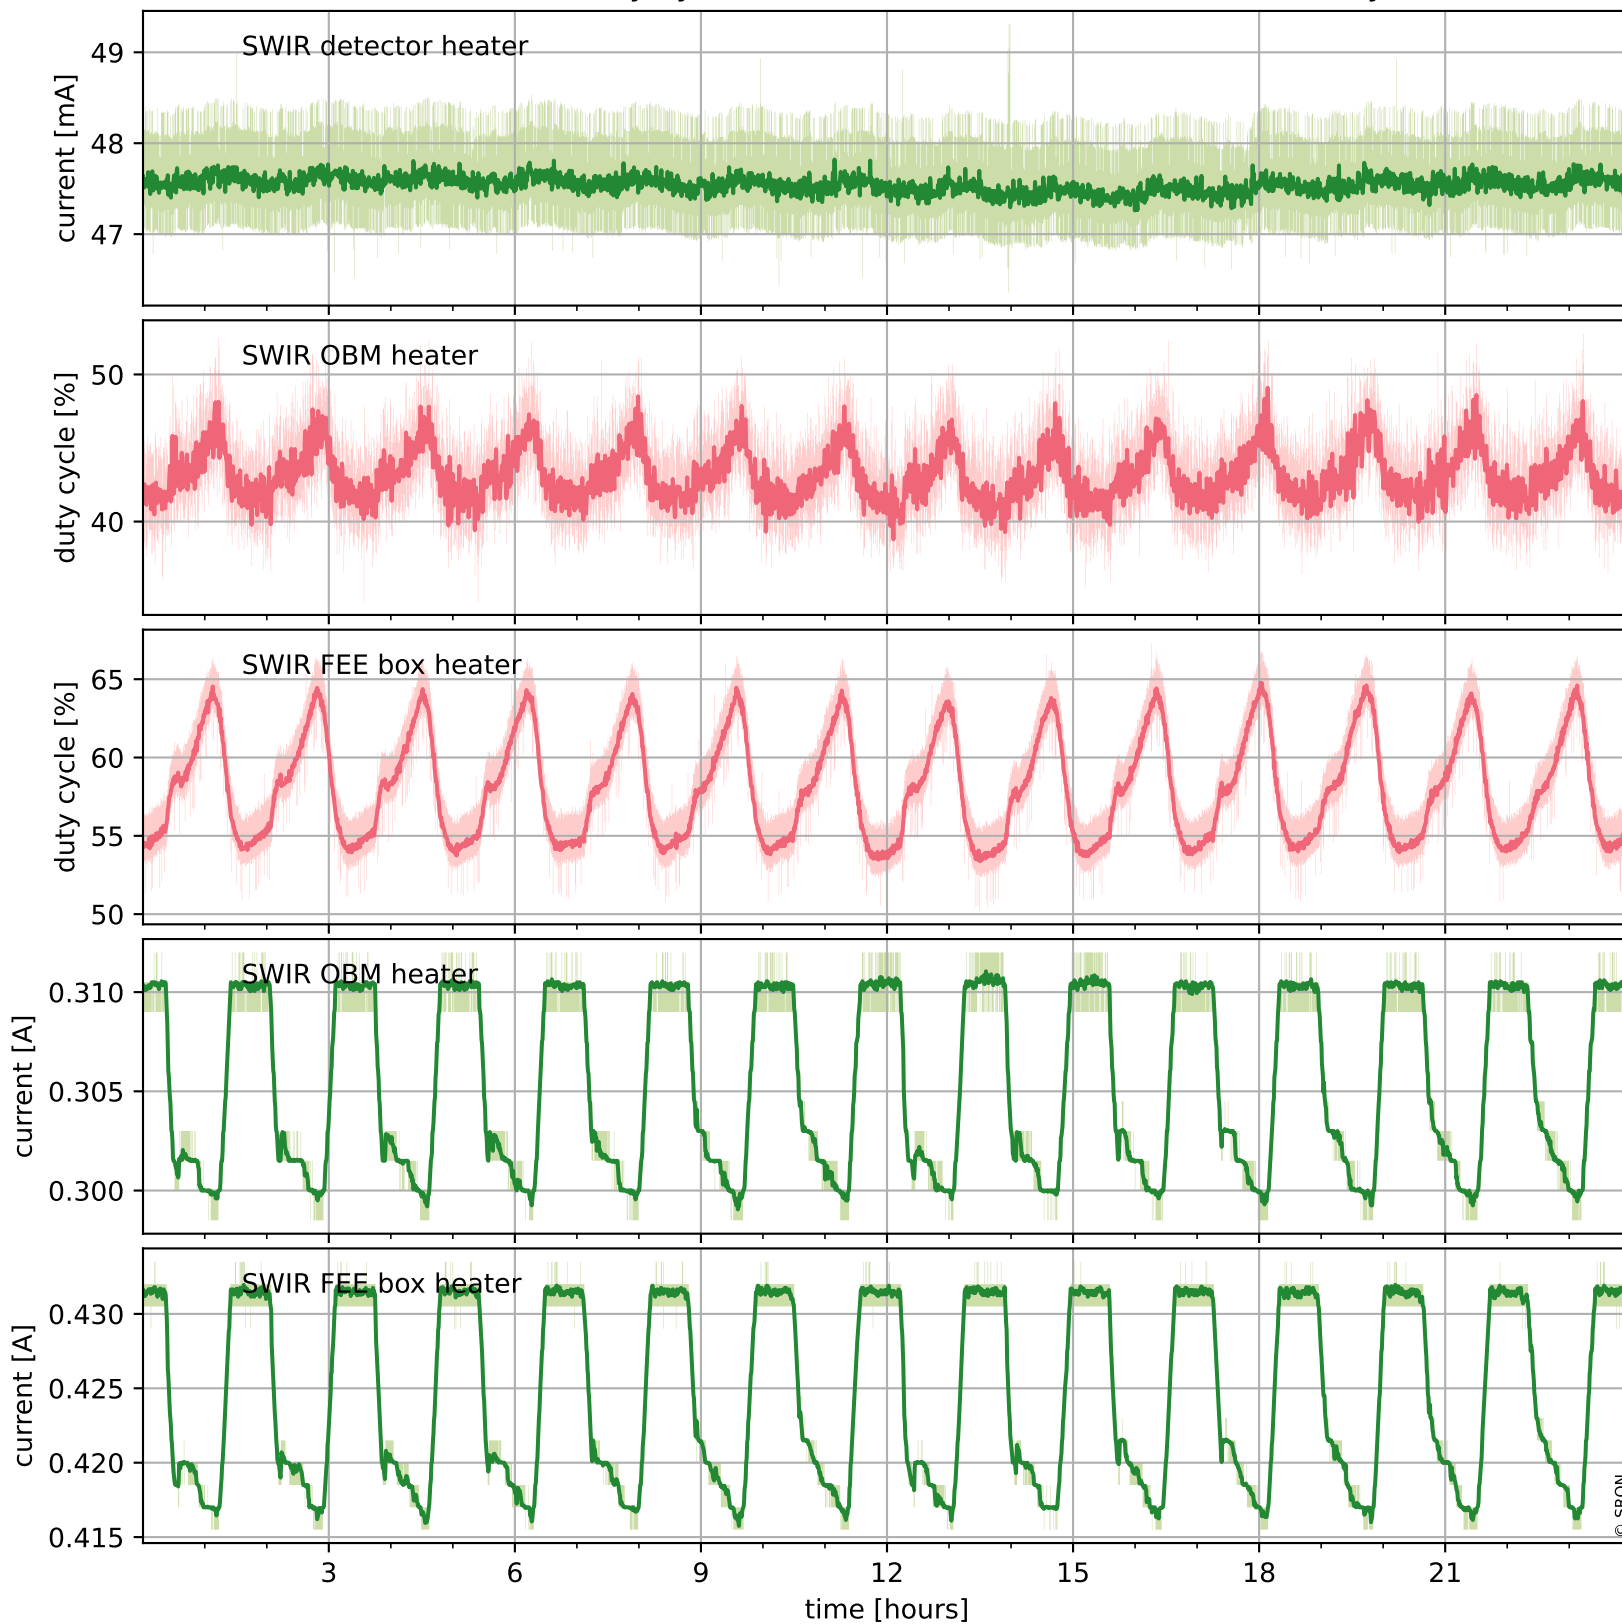

Tropomi SWIR housekeeping data

orbits : [15502, 15515]
coverage : 2020-10-10 / 2020-10-11
created : 2023-08-21T09:04:25

Temperature of sensors relevant for SWIR (one day)

Tropomi SWIR housekeeping data

orbits : [15031, 15515]
coverage : 2020-09-06 / 2020-10-11
created : 2023-08-21T09:04:25

Temperature of sensors relevant for SWIR (last month)

Tropomi SWIR housekeeping data

orbits : [15502, 15515]
coverage : 2020-10-10 / 2020-10-11
created : 2023-08-21T09:04:25

Current and duty cycle of 3 heaters relevant for SWIR (one day)

Tropomi SWIR housekeeping data

orbits : [15031, 15515]
coverage : 2020-09-06 / 2020-10-11
created : 2023-08-21T09:04:26

Current and duty cycle of 3 heaters relevant for SWIR (last month)

Tropomi SWIR housekeeping data