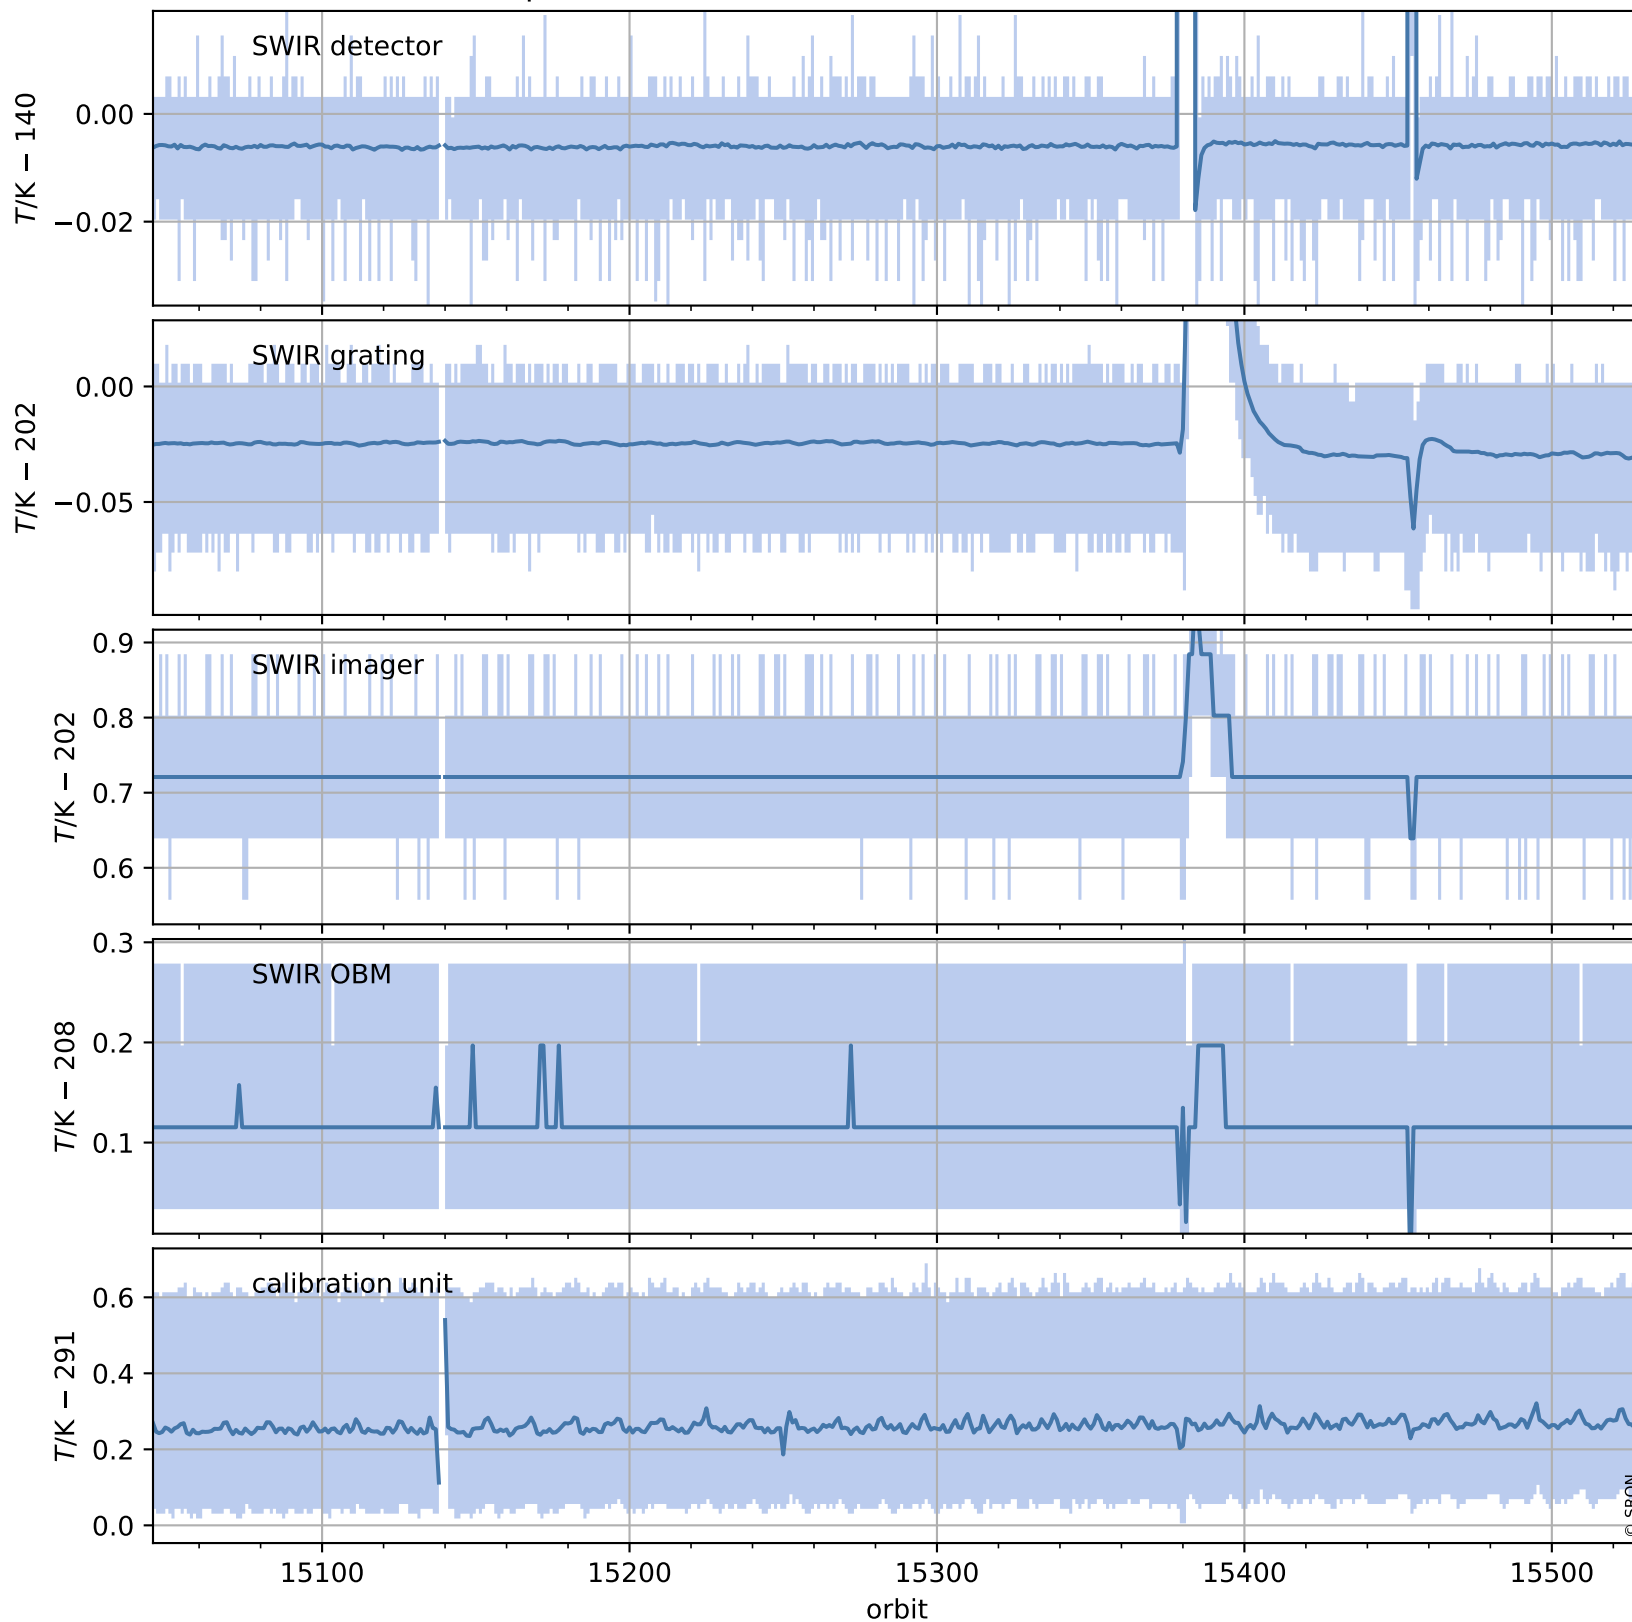

Tropomi SWIR housekeeping data

orbits : [15516, 15529]
coverage : 2020-10-11 / 2020-10-12
created : 2023-08-21T09:04:27

Temperature of sensors relevant for SWIR (one day)

Tropomi SWIR housekeeping data

orbits : [15045, 15529]
coverage : 2020-09-07 / 2020-10-12
created : 2023-08-21T09:04:27

Temperature of sensors relevant for SWIR (last month)

Tropomi SWIR housekeeping data

orbits : [15516, 15529]
coverage : 2020-10-11 / 2020-10-12
created : 2023-08-21T09:04:28

Current and duty cycle of 3 heaters relevant for SWIR (one day)

Tropomi SWIR housekeeping data

orbits : [15045, 15529]
coverage : 2020-09-07 / 2020-10-12
created : 2023-08-21T09:04:28

Current and duty cycle of 3 heaters relevant for SWIR (last month)

Tropomi SWIR housekeeping data

orbits : [15516, 15529]
coverage : 2020-10-11 / 2020-10-12
created : 2023-08-21T09:04:29

Temperature of sensors at the SWIR front-end electronics (one day)

Tropomi SWIR housekeeping data

orbits : [15045, 15529]
coverage : 2020-09-07 / 2020-10-12
created : 2023-08-21T09:04:29