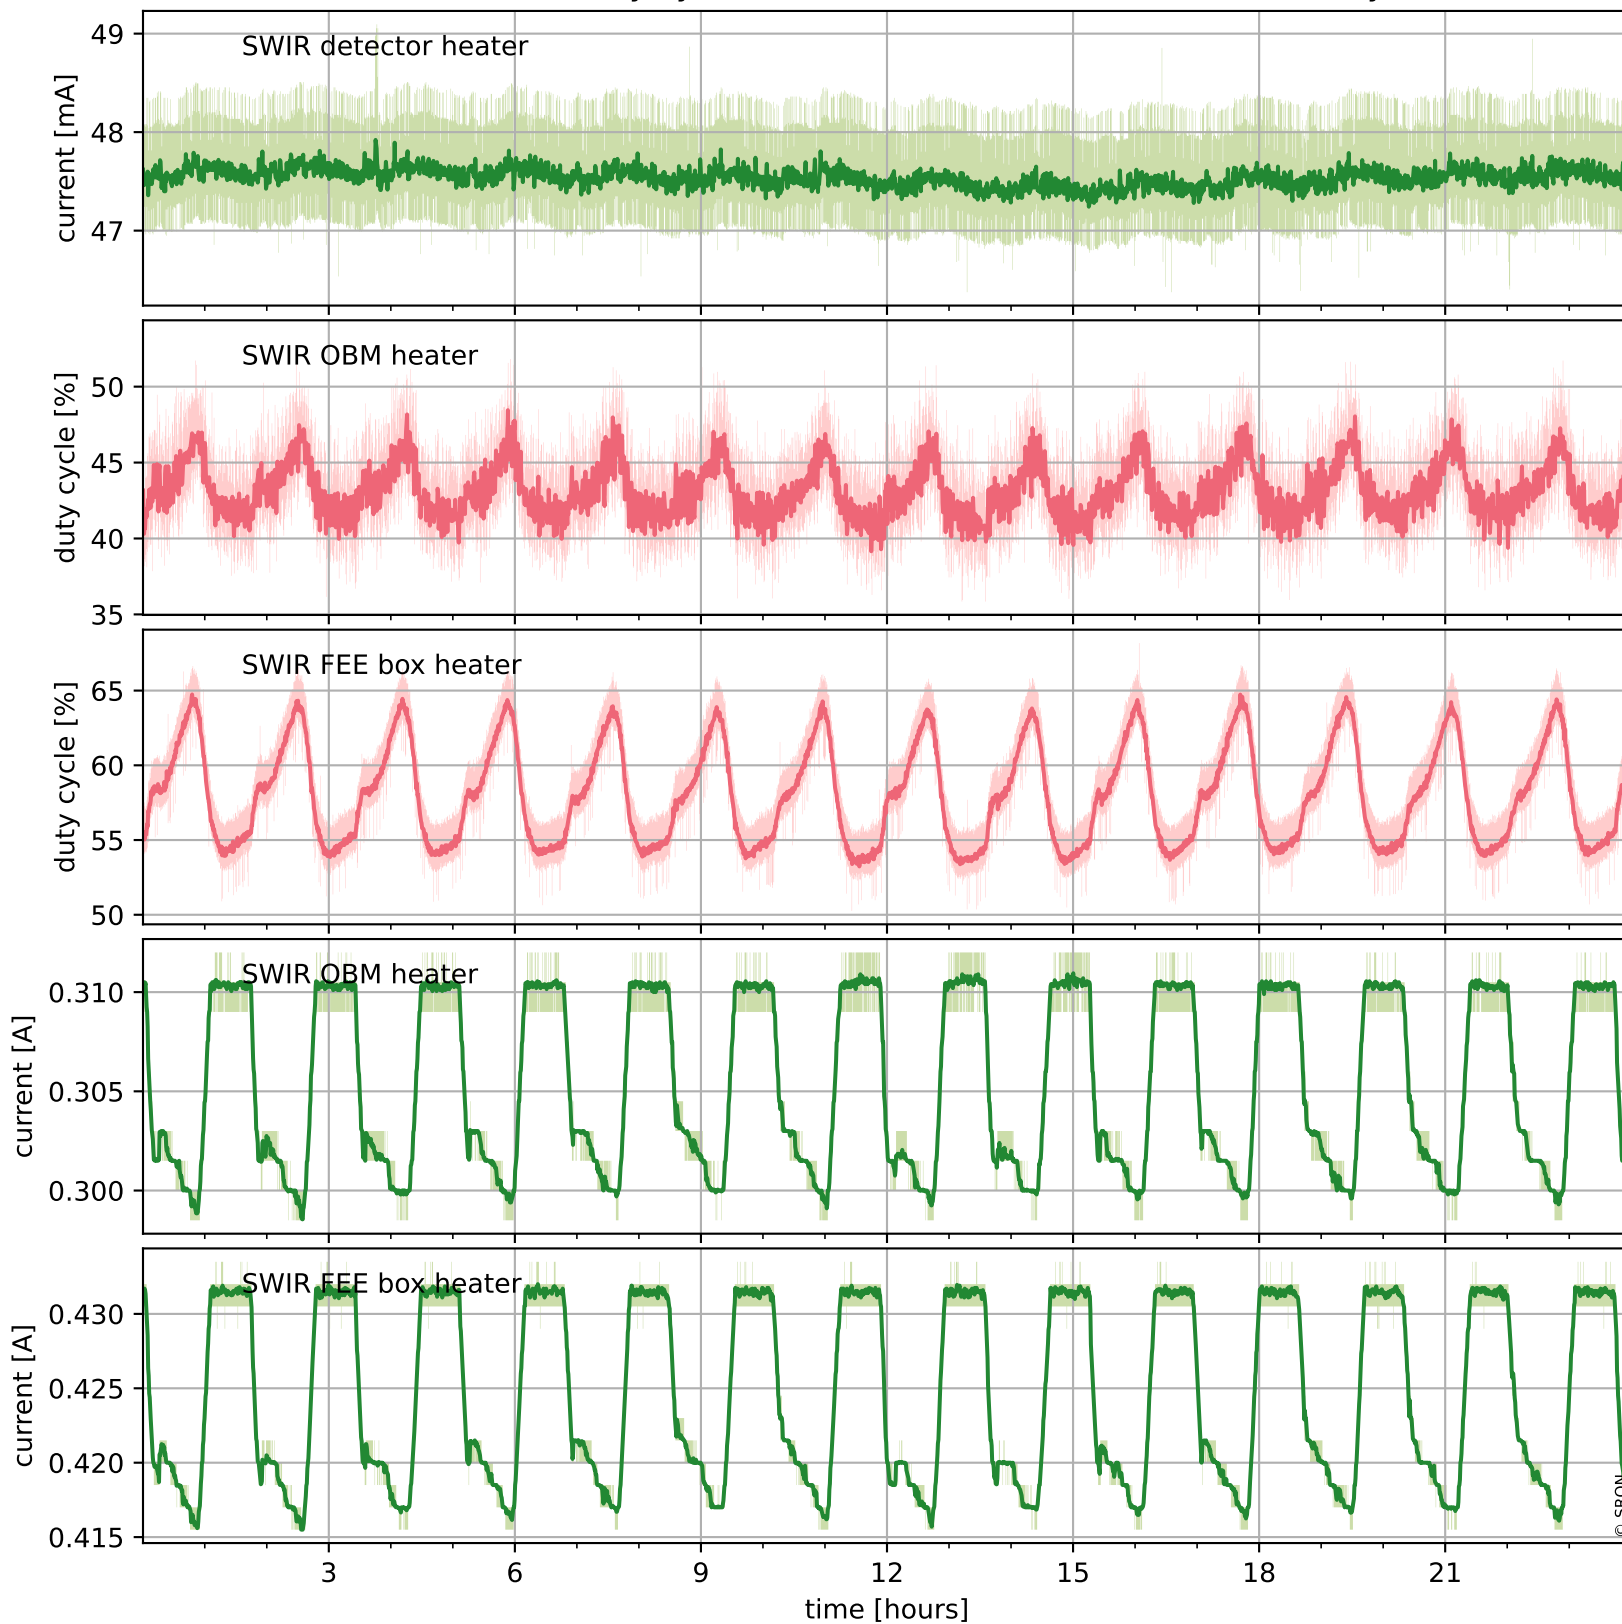

Tropomi SWIR housekeeping data

orbits : [15516, 15529]
coverage : 2020-10-11 / 2020-10-12
created : 2023-08-21T09:04:27

Temperature of sensors relevant for SWIR (one day)

Tropomi SWIR housekeeping data

orbits : [15045, 15529]
coverage : 2020-09-07 / 2020-10-12
created : 2023-08-21T09:04:27

Temperature of sensors relevant for SWIR (last month)

Tropomi SWIR housekeeping data

orbits : [15516, 15529]
coverage : 2020-10-11 / 2020-10-12
created : 2023-08-21T09:04:28

Current and duty cycle of 3 heaters relevant for SWIR (one day)

Tropomi SWIR housekeeping data

orbits : [15045, 15529]
coverage : 2020-09-07 / 2020-10-12
created : 2023-08-21T09:04:28

Current and duty cycle of 3 heaters relevant for SWIR (last month)

Tropomi SWIR housekeeping data

orbits : [15516, 15529]
coverage : 2020-10-11 / 2020-10-12
created : 2023-08-21T09:04:29

Temperature of sensors at the SWIR front-end electronics (one day)

Tropomi SWIR housekeeping data

orbits : [15045, 15529]
coverage : 2020-09-07 / 2020-10-12
created : 2023-08-21T09:04:29