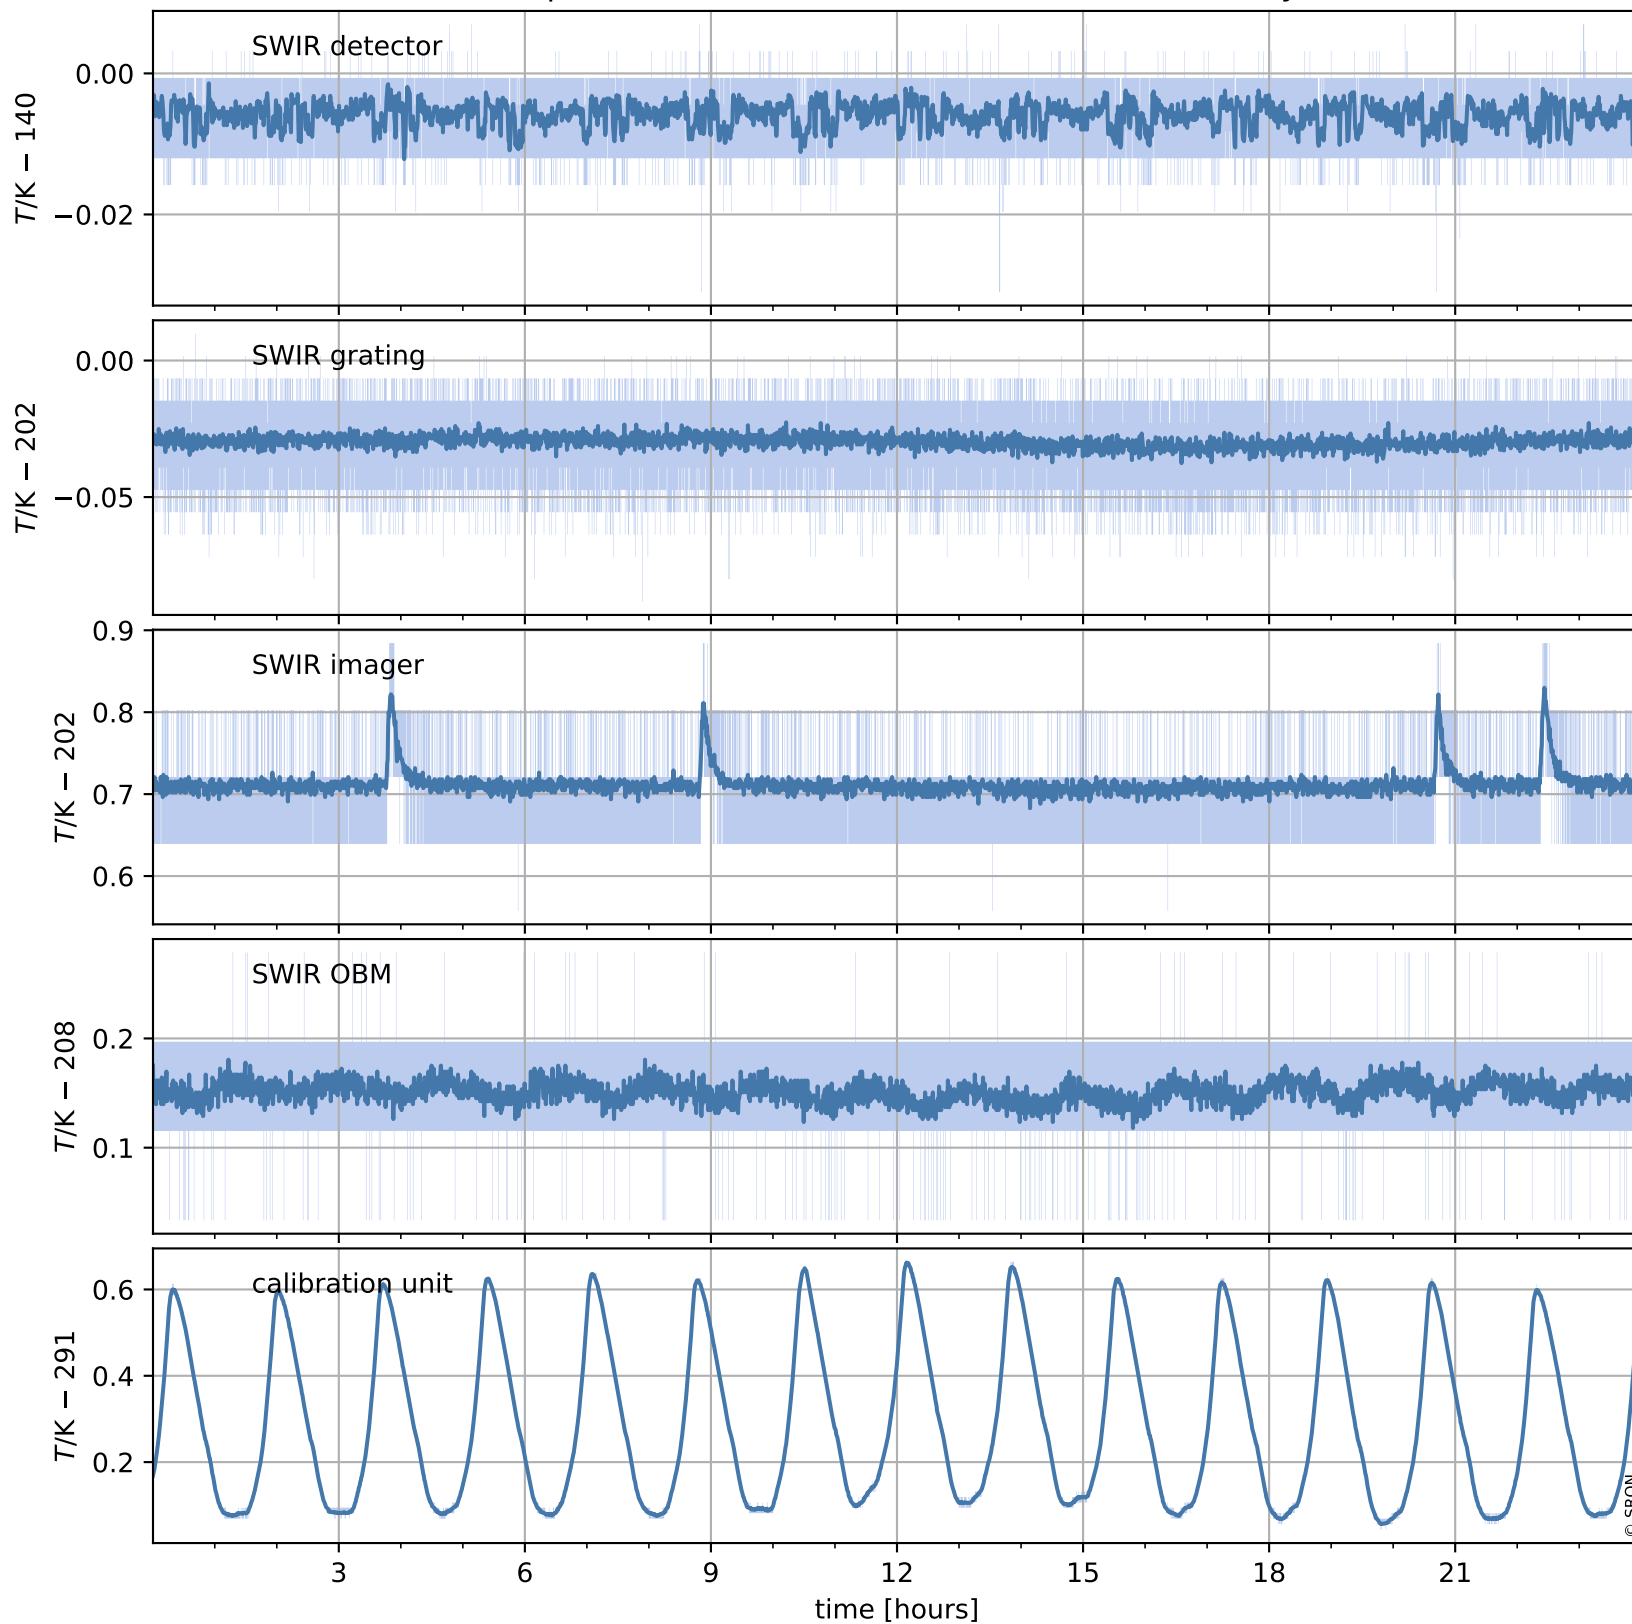

Tropomi SWIR housekeeping data

orbits : [15516, 15529]
coverage : 2020-10-11 / 2020-10-12
created : 2023-08-21T09:04:27

Temperature of sensors relevant for SWIR (one day)

Tropomi SWIR housekeeping data

orbits : [15045, 15529]
coverage : 2020-09-07 / 2020-10-12
created : 2023-08-21T09:04:27

Temperature of sensors relevant for SWIR (last month)

Tropomi SWIR housekeeping data

orbits : [15516, 15529]
coverage : 2020-10-11 / 2020-10-12
created : 2023-08-21T09:04:28

Current and duty cycle of 3 heaters relevant for SWIR (one day)

Tropomi SWIR housekeeping data

orbits : [15045, 15529]
coverage : 2020-09-07 / 2020-10-12
created : 2023-08-21T09:04:28

Current and duty cycle of 3 heaters relevant for SWIR (last month)

Tropomi SWIR housekeeping data

orbits : [15516, 15529]
coverage : 2020-10-11 / 2020-10-12
created : 2023-08-21T09:04:29

Temperature of sensors at the SWIR front-end electronics (one day)

Tropomi SWIR housekeeping data

orbits : [15045, 15529]
coverage : 2020-09-07 / 2020-10-12
created : 2023-08-21T09:04:29