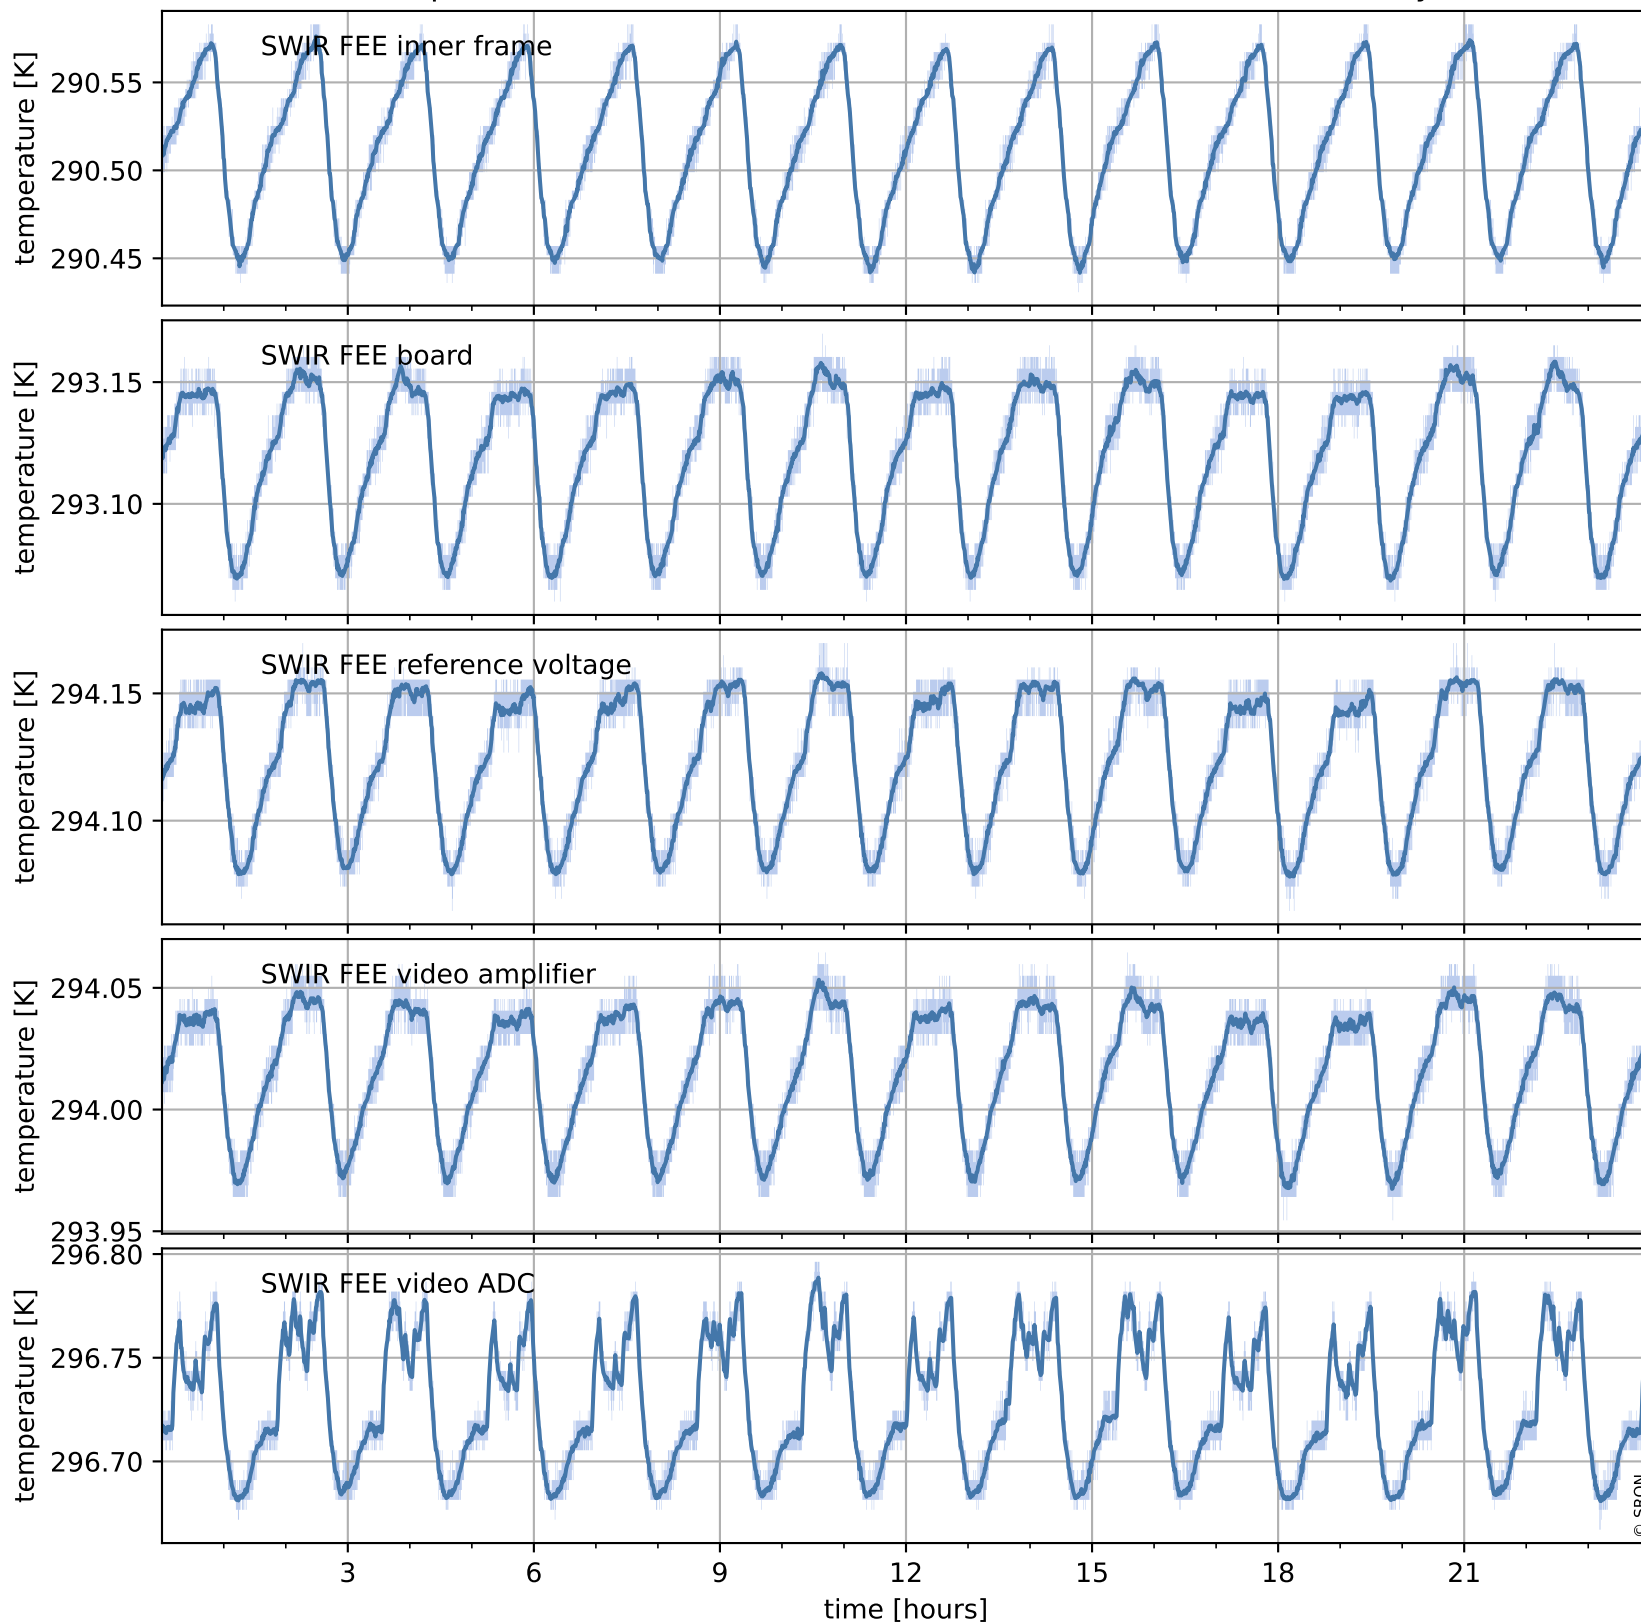

Tropomi SWIR housekeeping data

orbits : [15516, 15529]
coverage : 2020-10-11 / 2020-10-12
created : 2023-08-21T09:04:27

Temperature of sensors relevant for SWIR (one day)

Tropomi SWIR housekeeping data

orbits : [15045, 15529]
coverage : 2020-09-07 / 2020-10-12
created : 2023-08-21T09:04:27

Temperature of sensors relevant for SWIR (last month)

Tropomi SWIR housekeeping data

orbits : [15516, 15529]
coverage : 2020-10-11 / 2020-10-12
created : 2023-08-21T09:04:28

Current and duty cycle of 3 heaters relevant for SWIR (one day)

Tropomi SWIR housekeeping data

orbits : [15045, 15529]
coverage : 2020-09-07 / 2020-10-12
created : 2023-08-21T09:04:28

Current and duty cycle of 3 heaters relevant for SWIR (last month)

Tropomi SWIR housekeeping data

orbits : [15516, 15529]
coverage : 2020-10-11 / 2020-10-12
created : 2023-08-21T09:04:29

Temperature of sensors at the SWIR front-end electronics (one day)

Tropomi SWIR housekeeping data

orbits : [15045, 15529]
coverage : 2020-09-07 / 2020-10-12
created : 2023-08-21T09:04:29