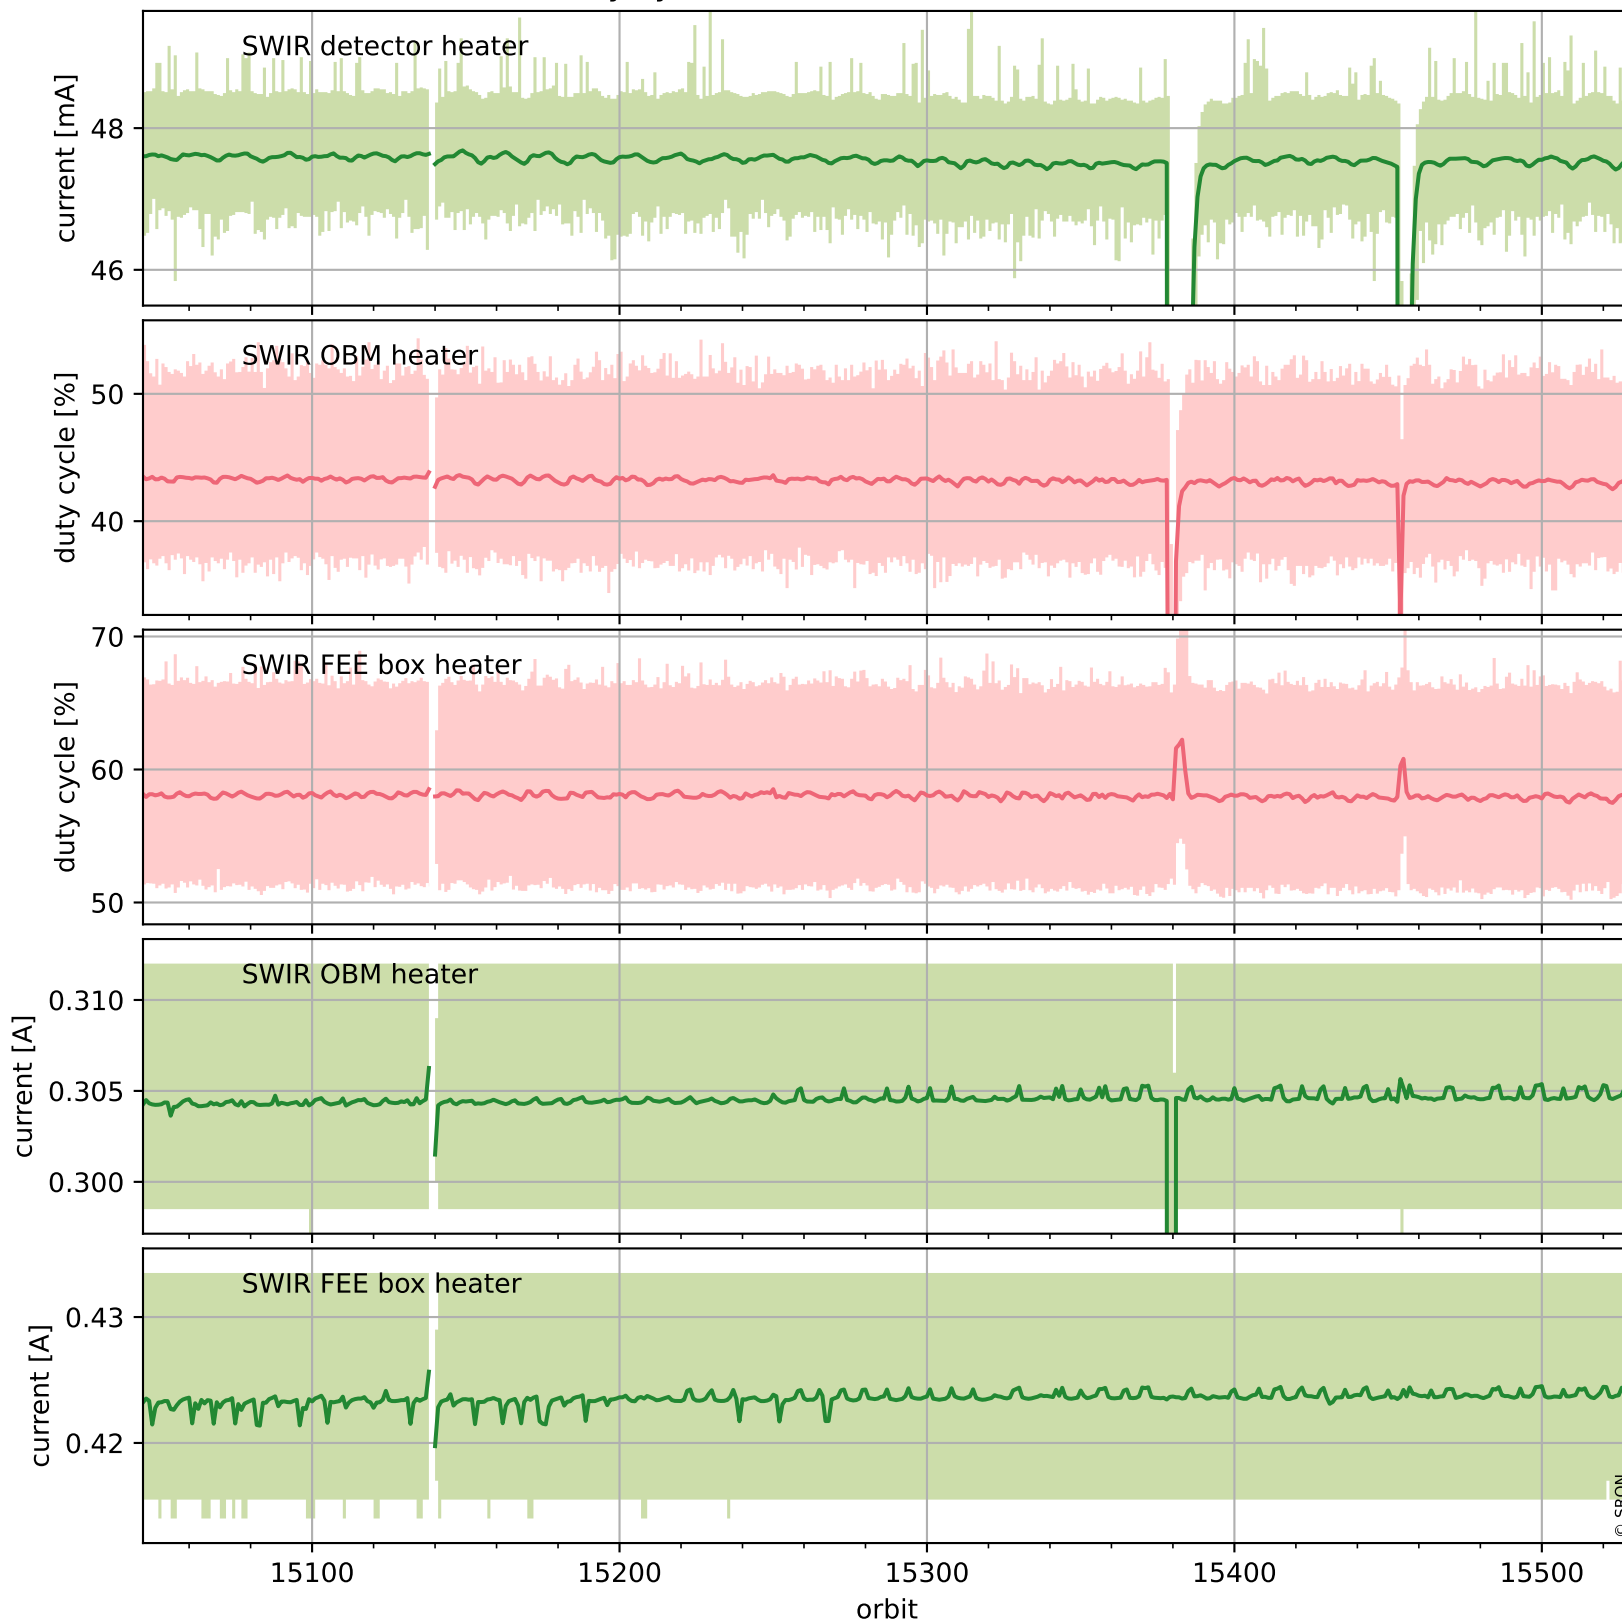

Tropomi SWIR housekeeping data

orbits : [15516, 15529]
coverage : 2020-10-11 / 2020-10-12
created : 2023-08-21T09:04:27

Temperature of sensors relevant for SWIR (one day)

Tropomi SWIR housekeeping data

orbits : [15045, 15529]
coverage : 2020-09-07 / 2020-10-12
created : 2023-08-21T09:04:27

Temperature of sensors relevant for SWIR (last month)

Tropomi SWIR housekeeping data

orbits : [15516, 15529]
coverage : 2020-10-11 / 2020-10-12
created : 2023-08-21T09:04:28

Current and duty cycle of 3 heaters relevant for SWIR (one day)

Tropomi SWIR housekeeping data

orbits : [15045, 15529]
coverage : 2020-09-07 / 2020-10-12
created : 2023-08-21T09:04:28

Current and duty cycle of 3 heaters relevant for SWIR (last month)

Tropomi SWIR housekeeping data

orbits : [15516, 15529]
coverage : 2020-10-11 / 2020-10-12
created : 2023-08-21T09:04:29

Temperature of sensors at the SWIR front-end electronics (one day)

Tropomi SWIR housekeeping data

orbits : [15045, 15529]
coverage : 2020-09-07 / 2020-10-12
created : 2023-08-21T09:04:29