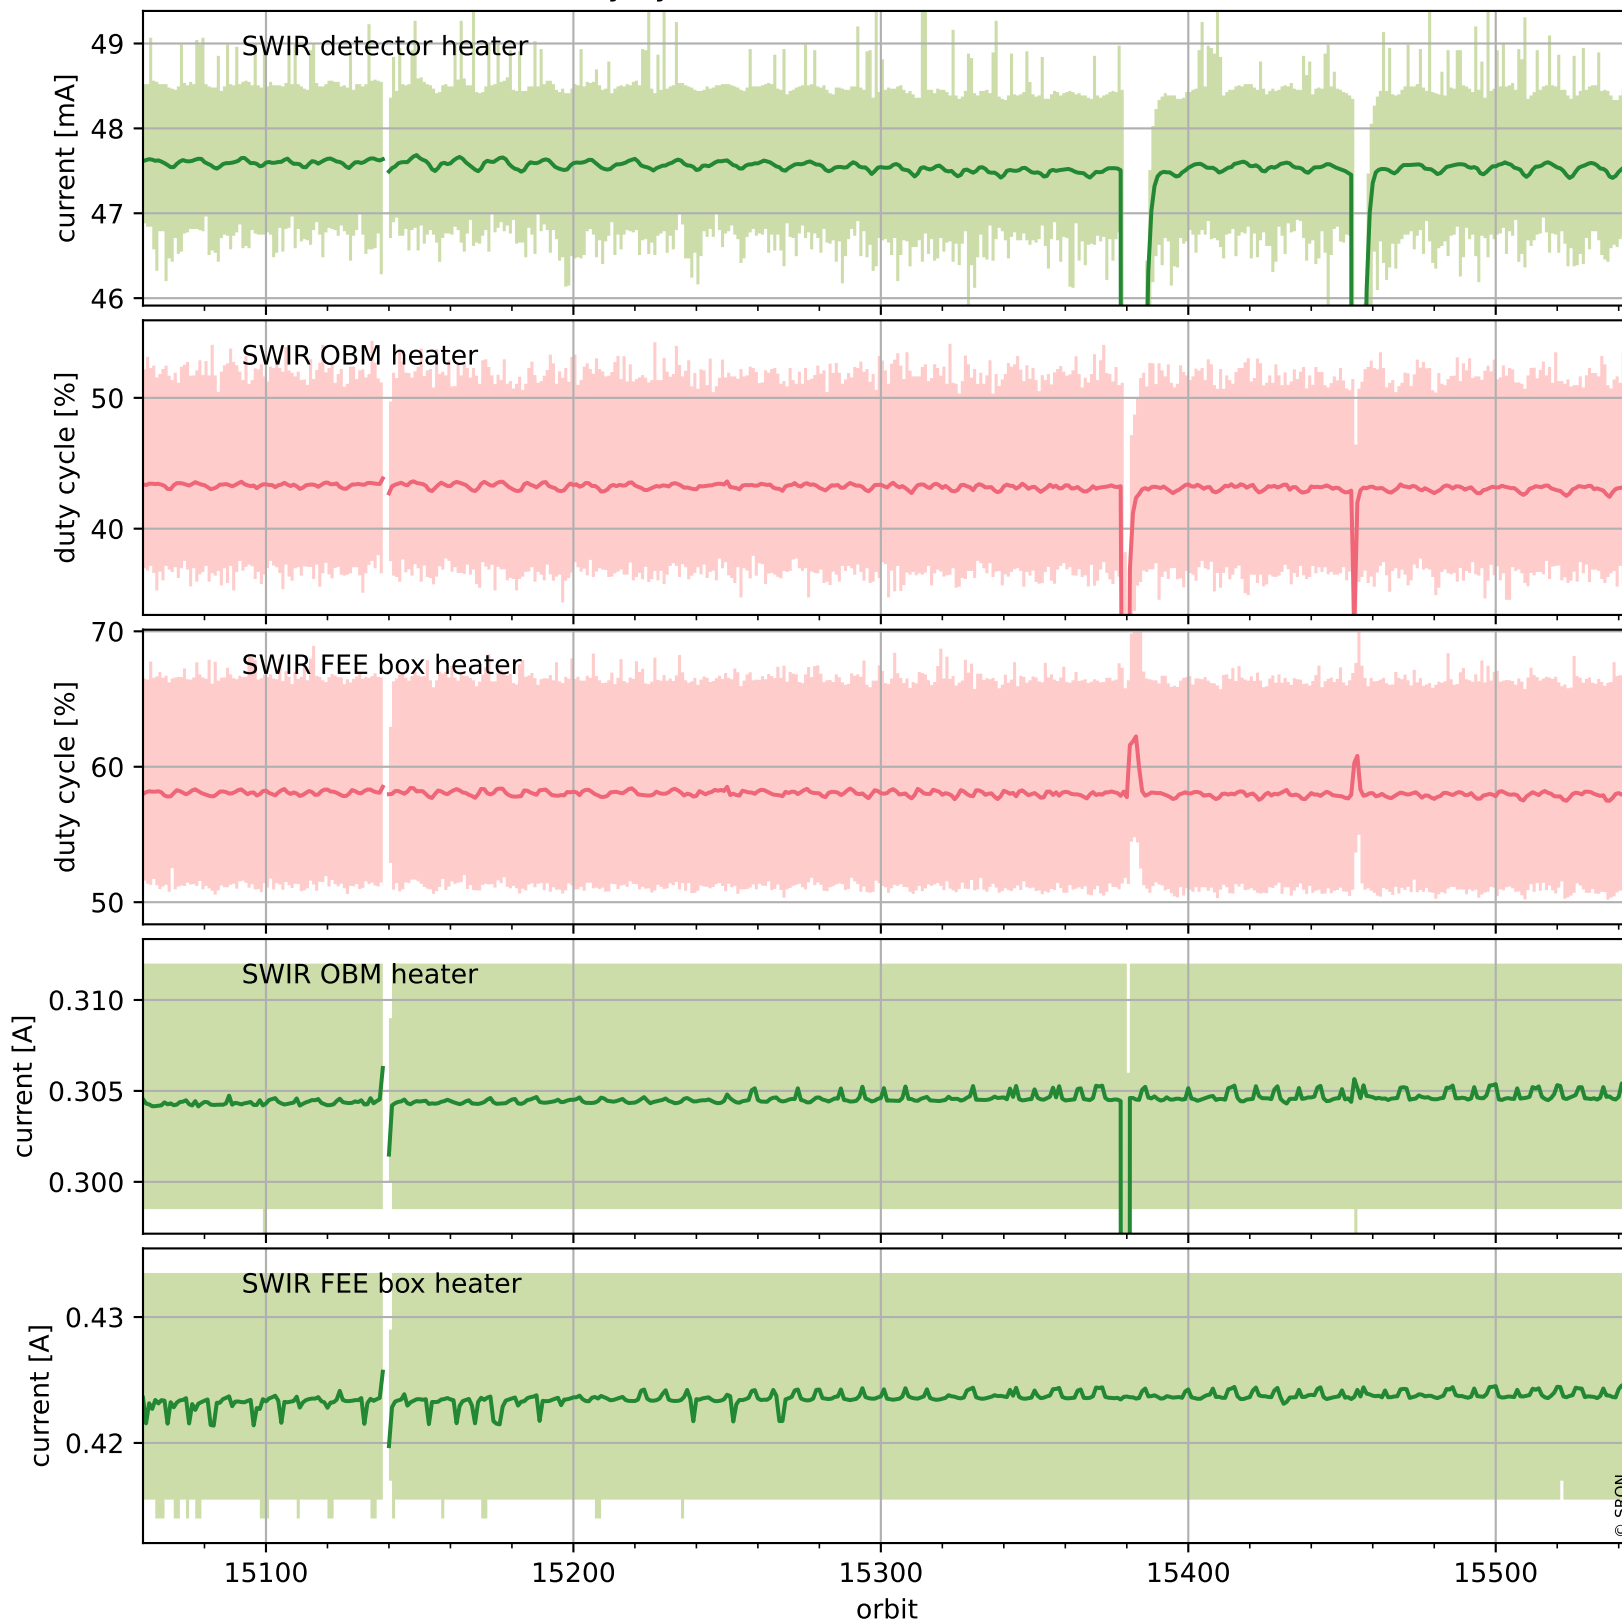

Tropomi SWIR housekeeping data

orbits : [15530, 15544]
coverage : 2020-10-12 / 2020-10-13
created : 2023-08-21T09:04:30

Temperature of sensors relevant for SWIR (one day)

Tropomi SWIR housekeeping data

orbits : [15060, 15544]
coverage : 2020-09-08 / 2020-10-13
created : 2023-08-21T09:04:30

Temperature of sensors relevant for SWIR (last month)

Tropomi SWIR housekeeping data

orbits : [15530, 15544]
coverage : 2020-10-12 / 2020-10-13
created : 2023-08-21T09:04:30

Current and duty cycle of 3 heaters relevant for SWIR (one day)

Tropomi SWIR housekeeping data

orbits : [15060, 15544]
coverage : 2020-09-08 / 2020-10-13
created : 2023-08-21T09:04:31

Current and duty cycle of 3 heaters relevant for SWIR (last month)

Tropomi SWIR housekeeping data

orbits : [15530, 15544]
coverage : 2020-10-12 / 2020-10-13
created : 2023-08-21T09:04:31

Temperature of sensors at the SWIR front-end electronics (one day)

Tropomi SWIR housekeeping data

orbits : [15060, 15544]
coverage : 2020-09-08 / 2020-10-13
created : 2023-08-21T09:04:31