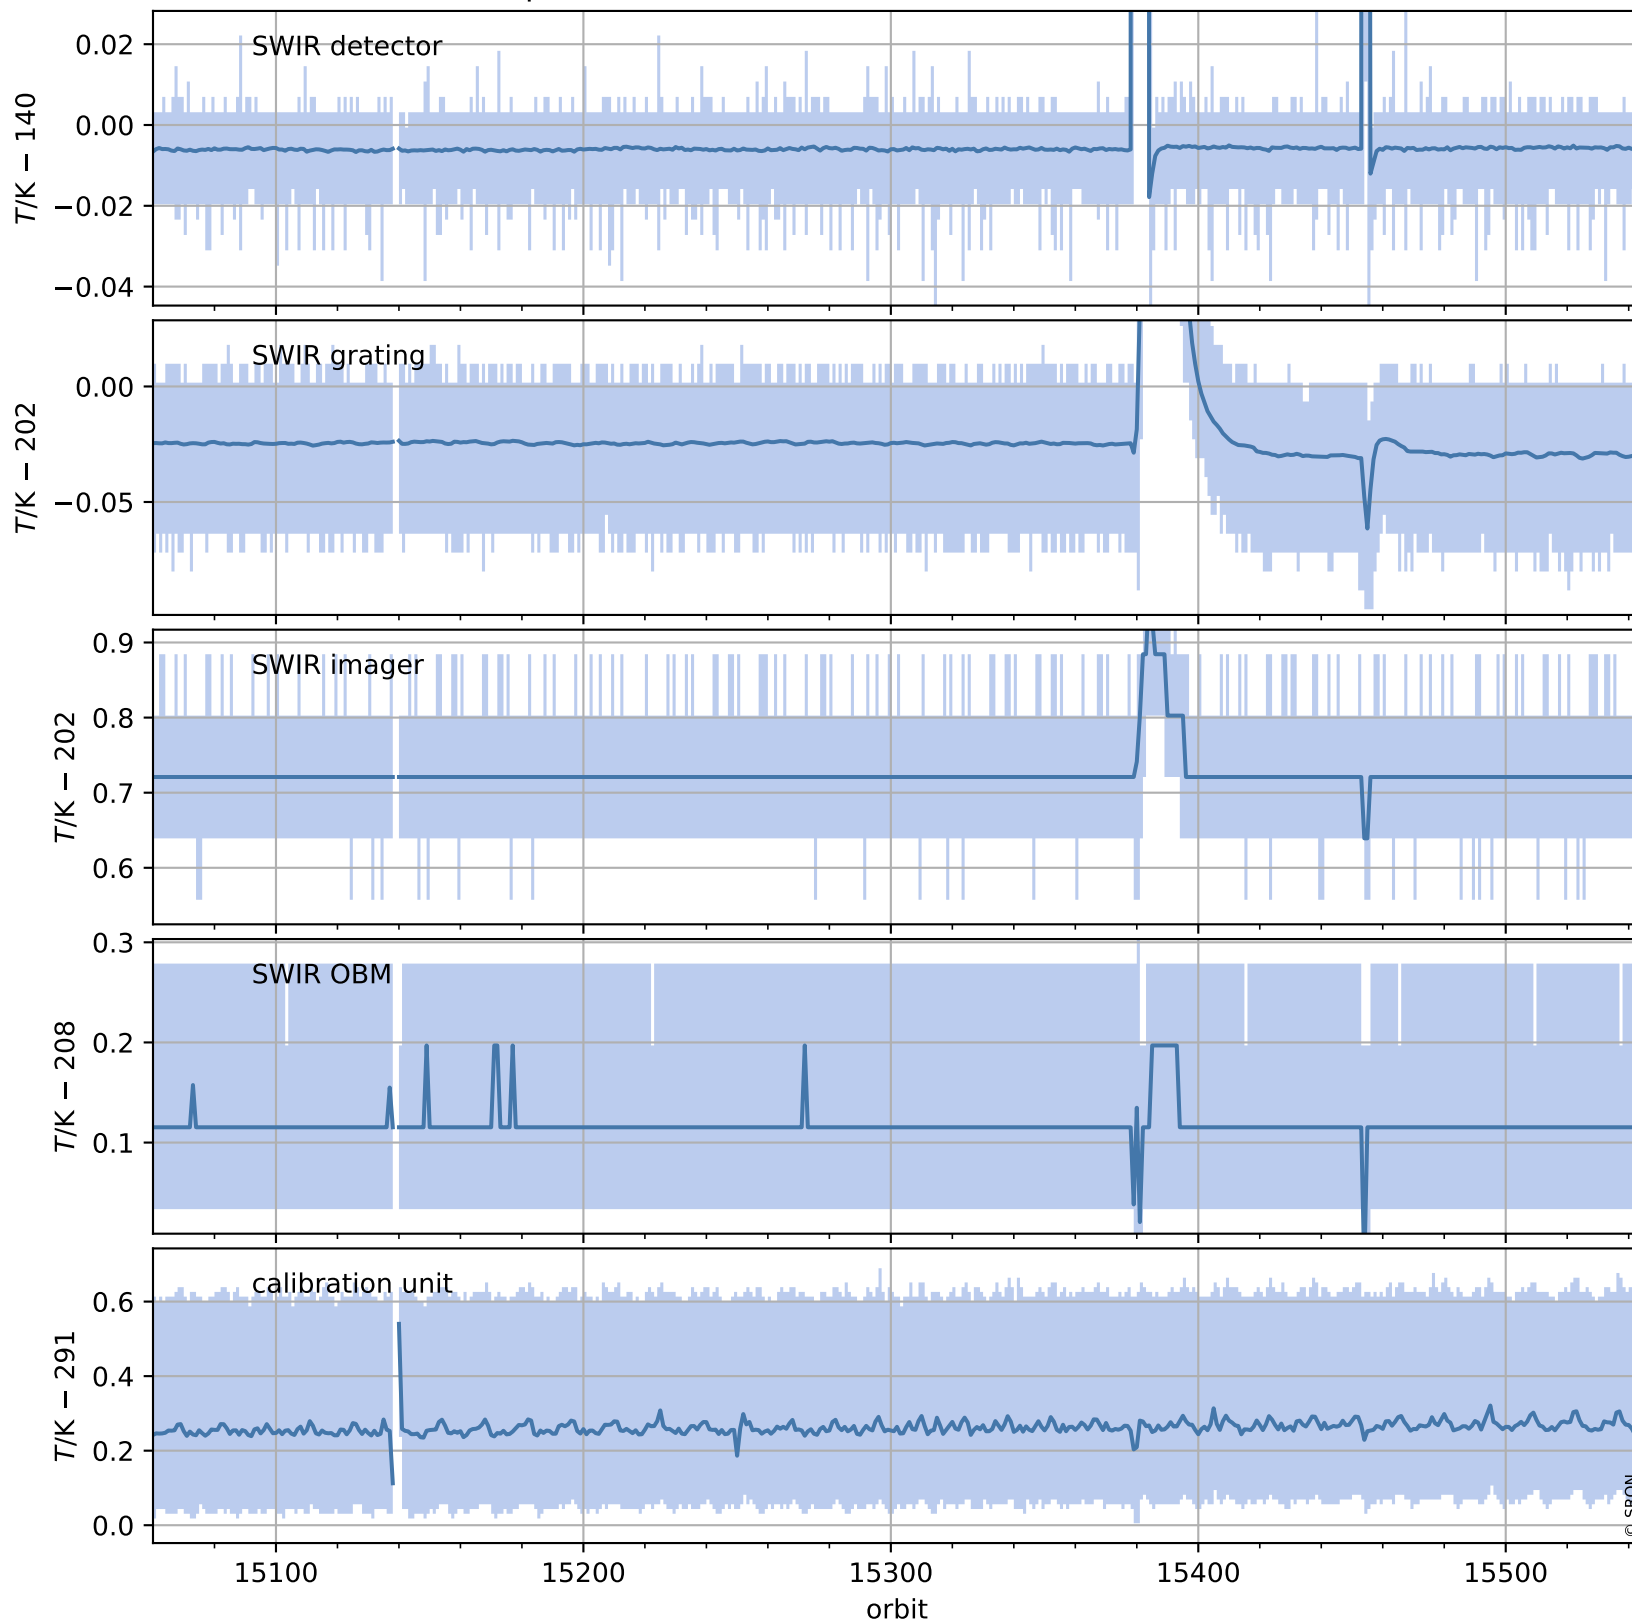

Tropomi SWIR housekeeping data

orbits : [15530, 15544]
coverage : 2020-10-12 / 2020-10-13
created : 2023-08-21T09:04:30

Temperature of sensors relevant for SWIR (one day)

Tropomi SWIR housekeeping data

orbits : [15060, 15544]
coverage : 2020-09-08 / 2020-10-13
created : 2023-08-21T09:04:30

Temperature of sensors relevant for SWIR (last month)

Tropomi SWIR housekeeping data

orbits : [15530, 15544]
coverage : 2020-10-12 / 2020-10-13
created : 2023-08-21T09:04:30

Current and duty cycle of 3 heaters relevant for SWIR (one day)

Tropomi SWIR housekeeping data

orbits : [15060, 15544]
coverage : 2020-09-08 / 2020-10-13
created : 2023-08-21T09:04:31

Current and duty cycle of 3 heaters relevant for SWIR (last month)

Tropomi SWIR housekeeping data

orbits : [15530, 15544]
coverage : 2020-10-12 / 2020-10-13
created : 2023-08-21T09:04:31

Temperature of sensors at the SWIR front-end electronics (one day)

Tropomi SWIR housekeeping data

orbits : [15060, 15544]
coverage : 2020-09-08 / 2020-10-13
created : 2023-08-21T09:04:31