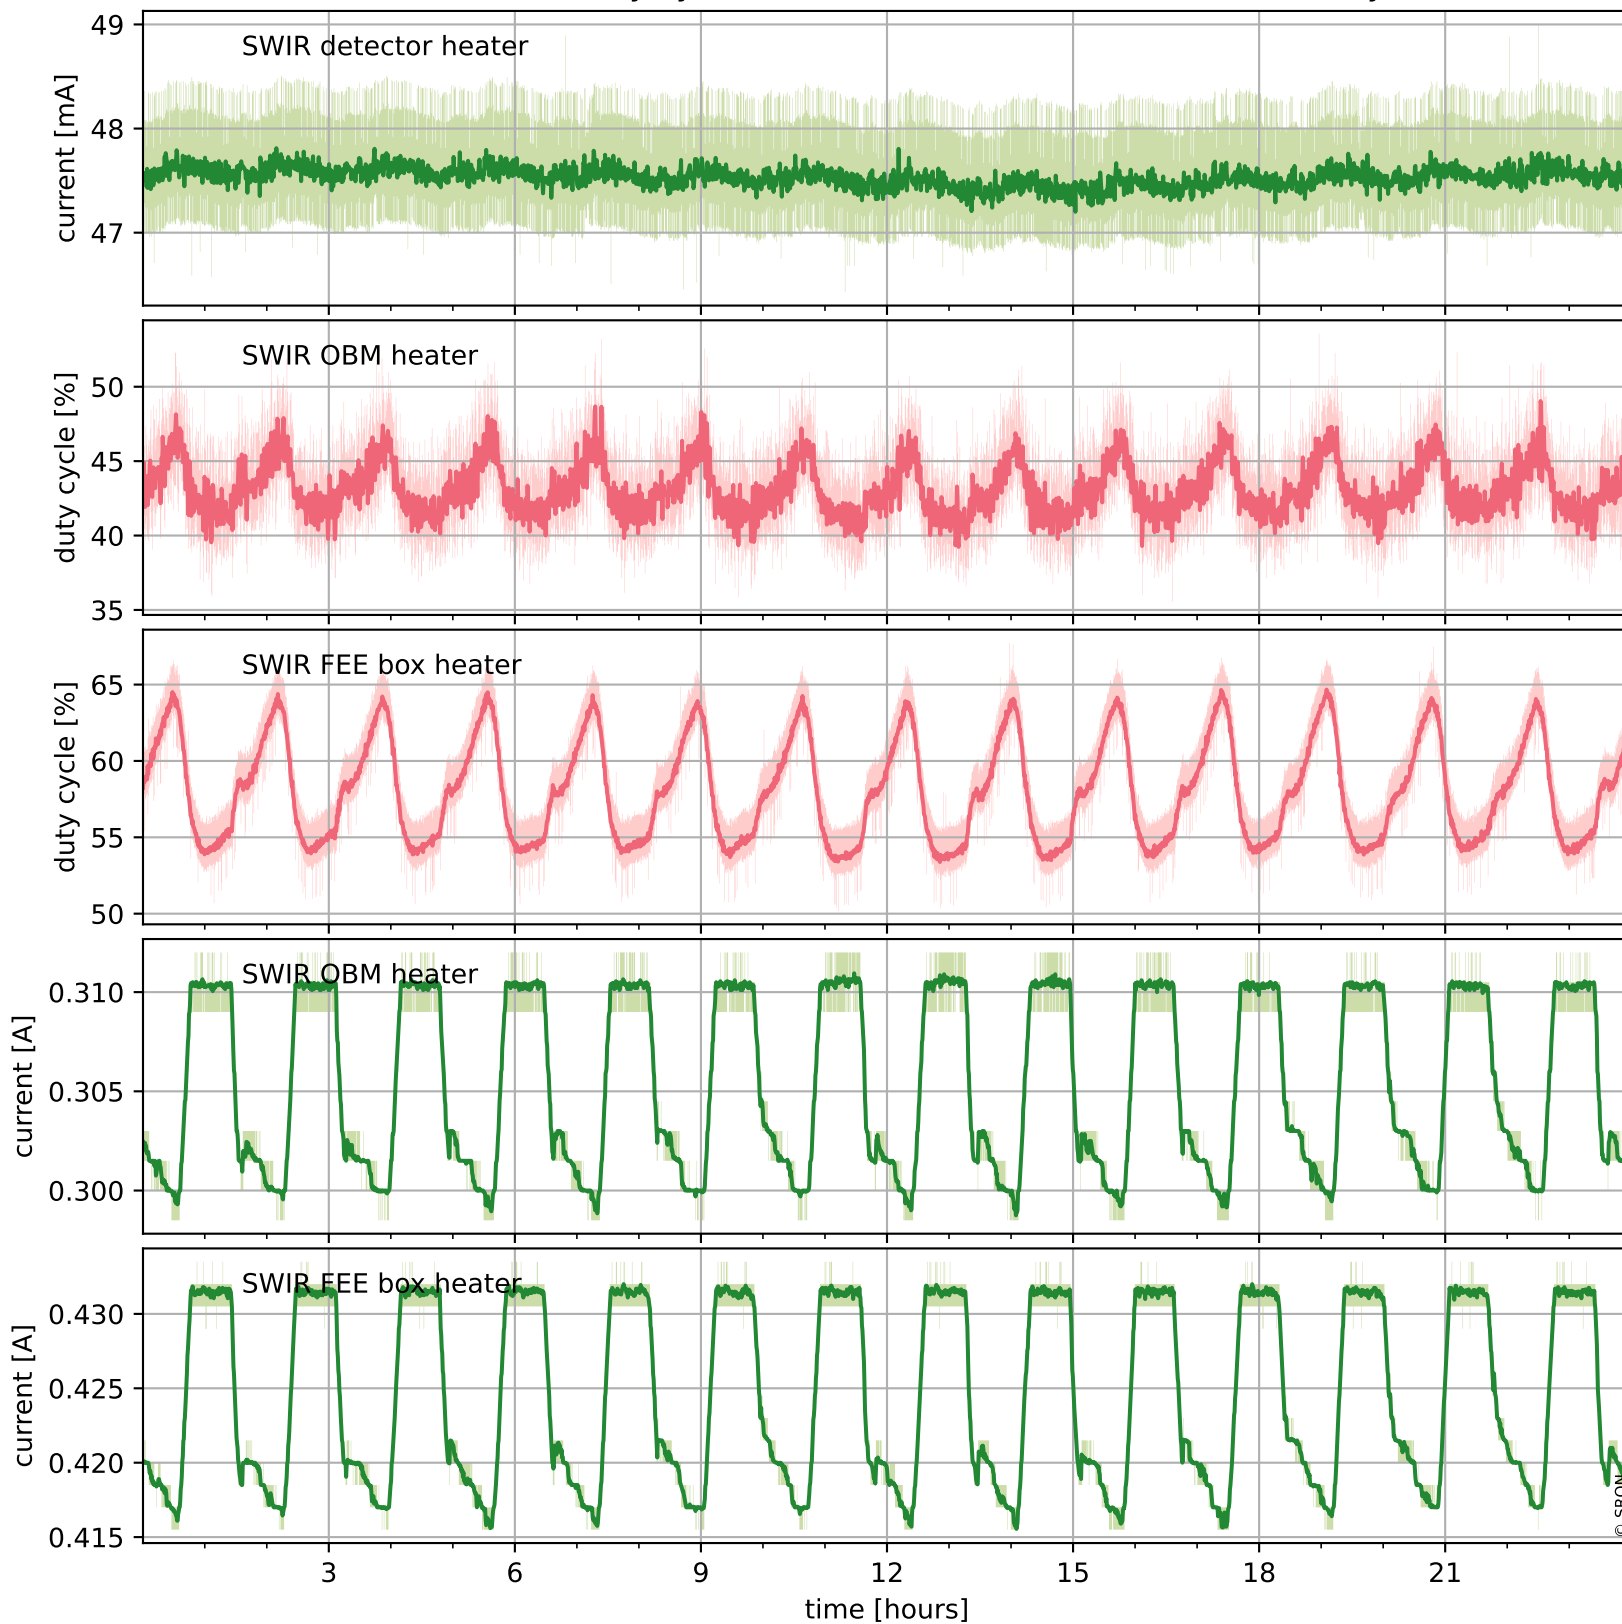

Tropomi SWIR housekeeping data

orbits : [15530, 15544]
coverage : 2020-10-12 / 2020-10-13
created : 2023-08-21T09:04:30

Temperature of sensors relevant for SWIR (one day)

Tropomi SWIR housekeeping data

orbits : [15060, 15544]
coverage : 2020-09-08 / 2020-10-13
created : 2023-08-21T09:04:30

Temperature of sensors relevant for SWIR (last month)

Tropomi SWIR housekeeping data

orbits : [15530, 15544]
coverage : 2020-10-12 / 2020-10-13
created : 2023-08-21T09:04:30

Current and duty cycle of 3 heaters relevant for SWIR (one day)

Tropomi SWIR housekeeping data

orbits : [15060, 15544]
coverage : 2020-09-08 / 2020-10-13
created : 2023-08-21T09:04:31

Current and duty cycle of 3 heaters relevant for SWIR (last month)

Tropomi SWIR housekeeping data

orbits : [15530, 15544]
coverage : 2020-10-12 / 2020-10-13
created : 2023-08-21T09:04:31

Temperature of sensors at the SWIR front-end electronics (one day)

Tropomi SWIR housekeeping data

orbits : [15060, 15544]
coverage : 2020-09-08 / 2020-10-13
created : 2023-08-21T09:04:31