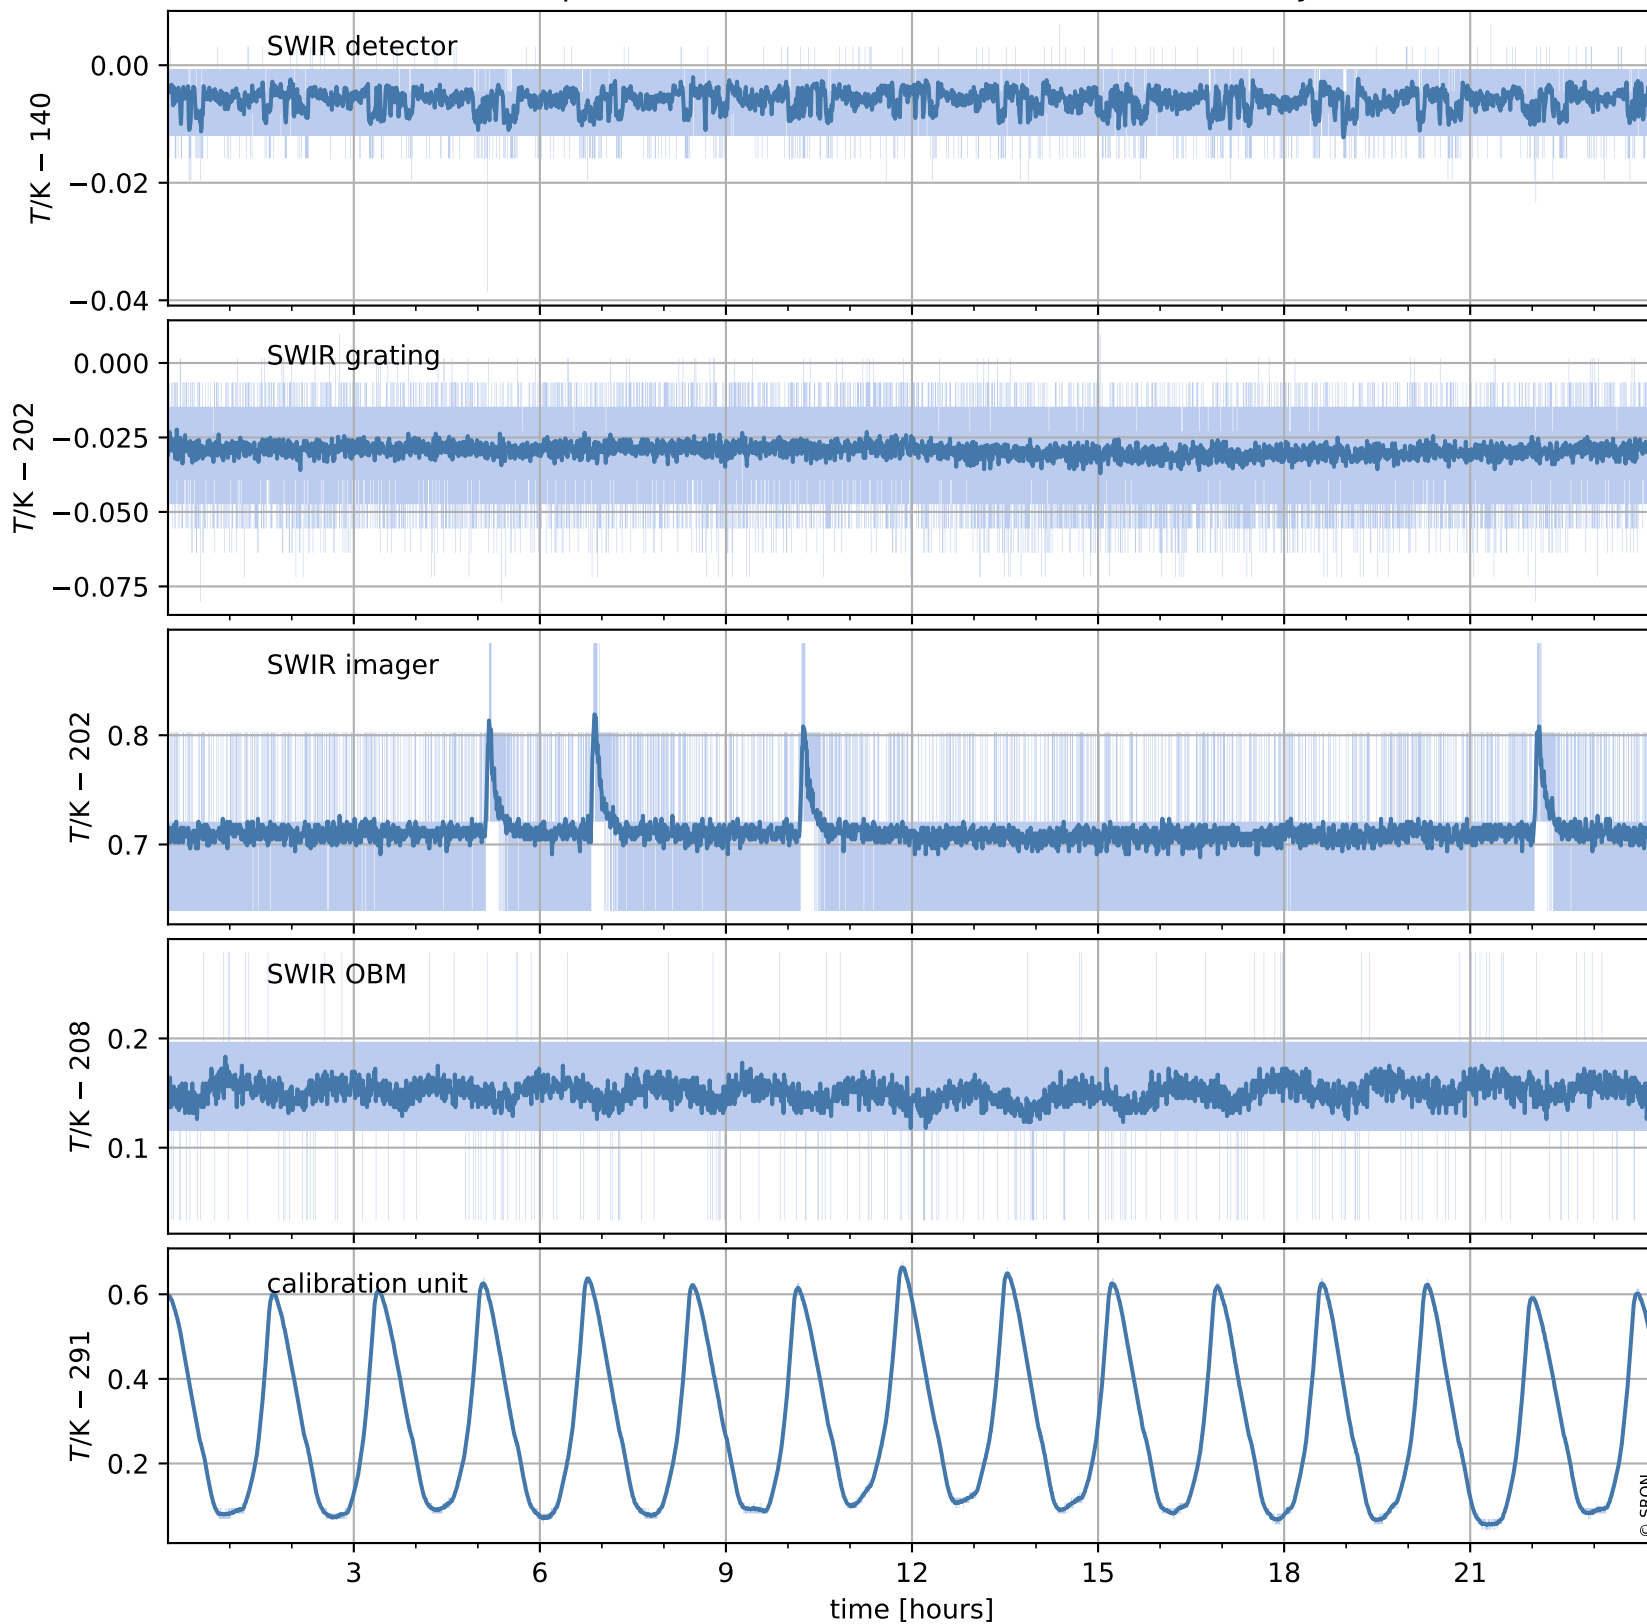

Tropomi SWIR housekeeping data

orbits : [15530, 15544]
coverage : 2020-10-12 / 2020-10-13
created : 2023-08-21T09:04:30

Temperature of sensors relevant for SWIR (one day)

Tropomi SWIR housekeeping data

orbits : [15060, 15544]
coverage : 2020-09-08 / 2020-10-13
created : 2023-08-21T09:04:30

Temperature of sensors relevant for SWIR (last month)

Tropomi SWIR housekeeping data

orbits : [15530, 15544]
coverage : 2020-10-12 / 2020-10-13
created : 2023-08-21T09:04:30

Current and duty cycle of 3 heaters relevant for SWIR (one day)

Tropomi SWIR housekeeping data

orbits : [15060, 15544]
coverage : 2020-09-08 / 2020-10-13
created : 2023-08-21T09:04:31

Current and duty cycle of 3 heaters relevant for SWIR (last month)

Tropomi SWIR housekeeping data