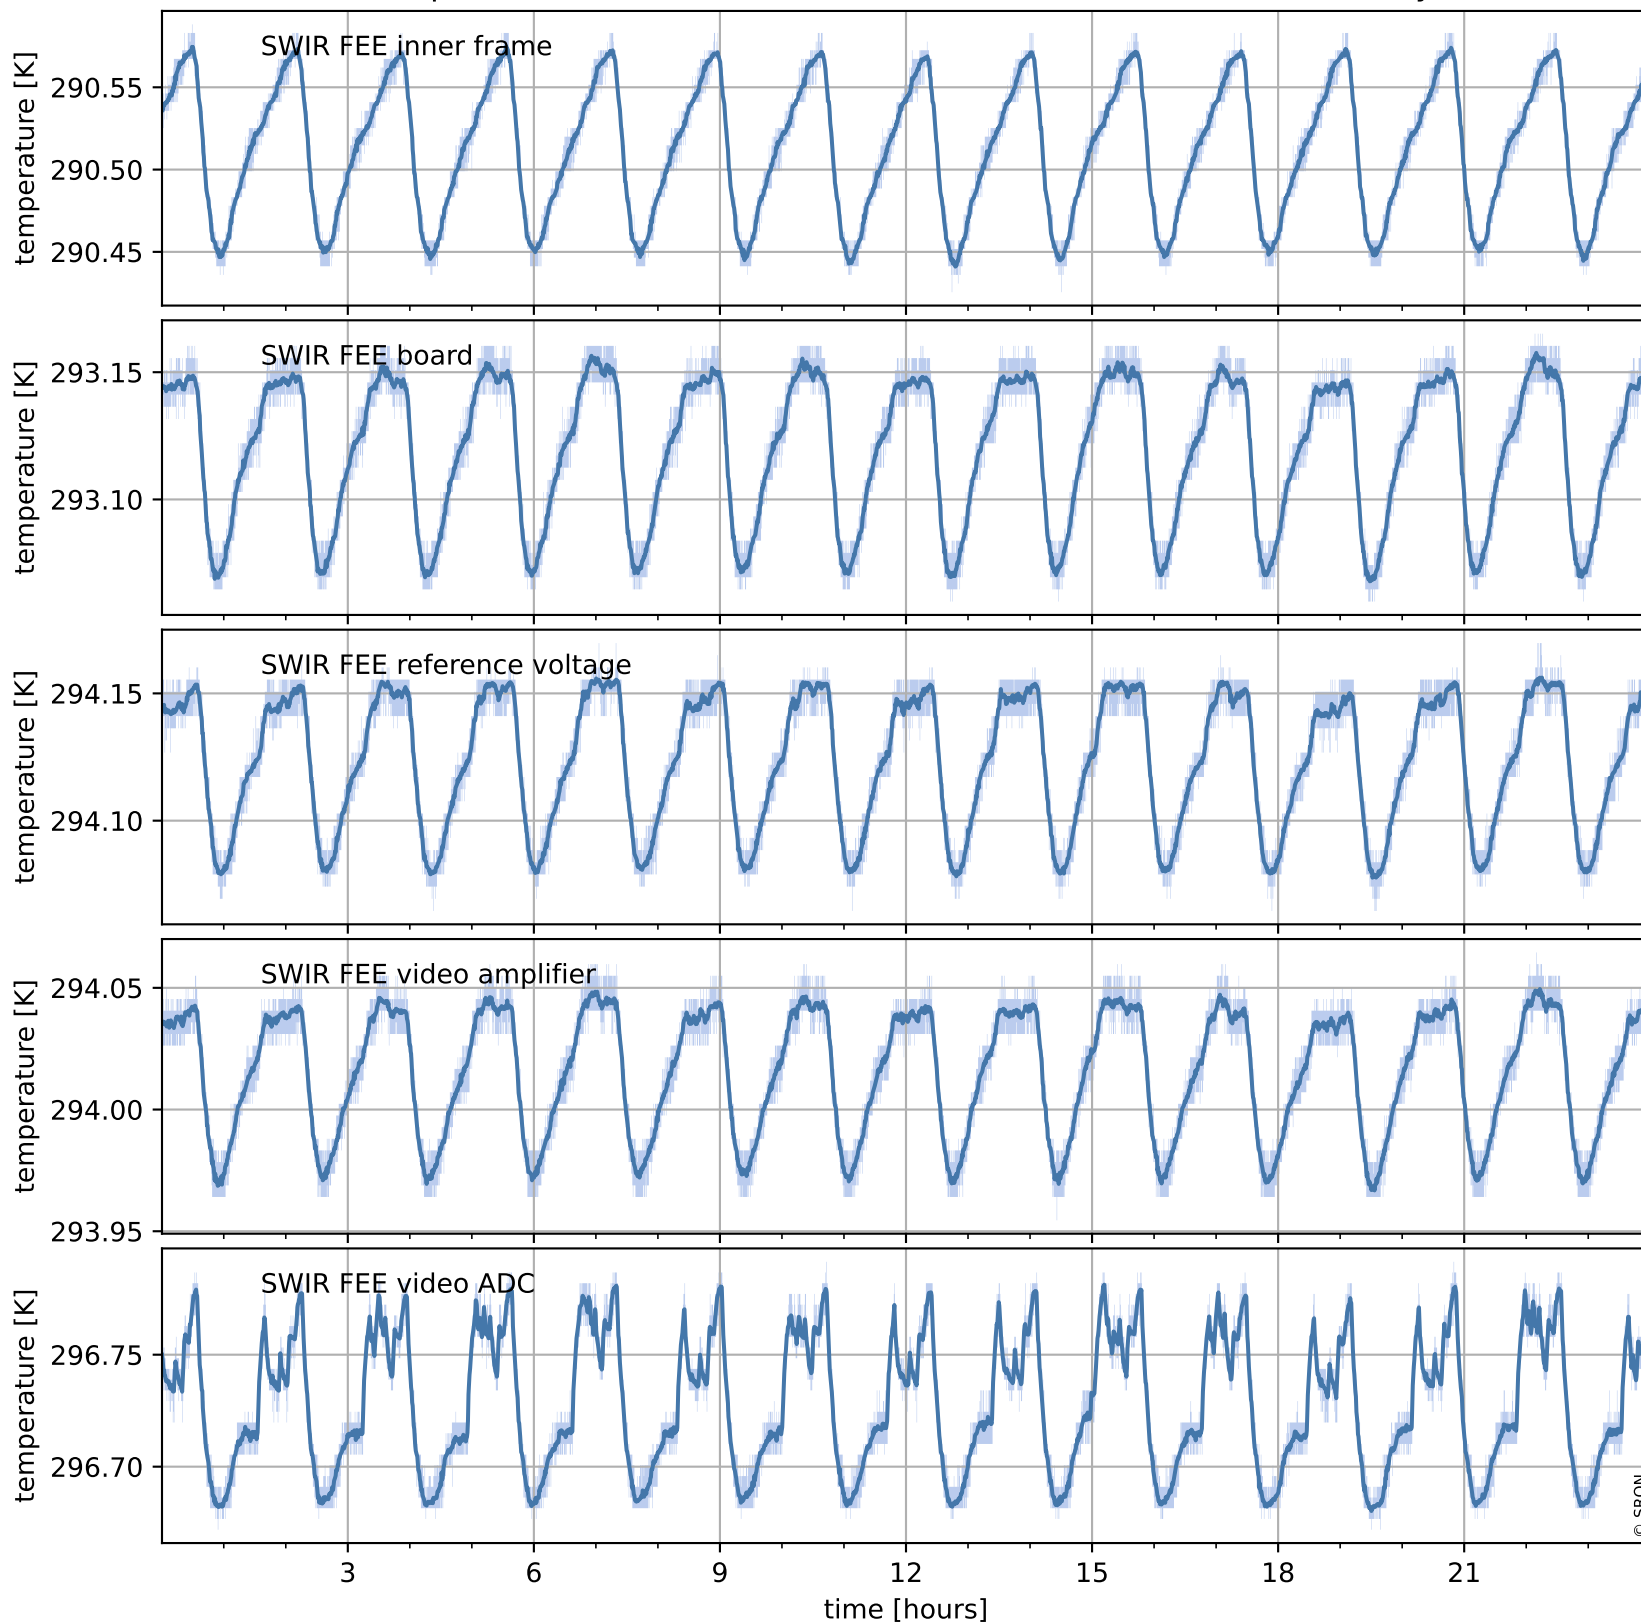

Tropomi SWIR housekeeping data

orbits : [15530, 15544]
coverage : 2020-10-12 / 2020-10-13
created : 2023-08-21T09:04:30

Temperature of sensors relevant for SWIR (one day)

Tropomi SWIR housekeeping data

orbits : [15060, 15544]
coverage : 2020-09-08 / 2020-10-13
created : 2023-08-21T09:04:30

Temperature of sensors relevant for SWIR (last month)

Tropomi SWIR housekeeping data

orbits : [15530, 15544]
coverage : 2020-10-12 / 2020-10-13
created : 2023-08-21T09:04:30

Current and duty cycle of 3 heaters relevant for SWIR (one day)

Tropomi SWIR housekeeping data

orbits : [15060, 15544]
coverage : 2020-09-08 / 2020-10-13
created : 2023-08-21T09:04:31

Current and duty cycle of 3 heaters relevant for SWIR (last month)

Tropomi SWIR housekeeping data

orbits : [15530, 15544]
coverage : 2020-10-12 / 2020-10-13
created : 2023-08-21T09:04:31

Temperature of sensors at the SWIR front-end electronics (one day)

Tropomi SWIR housekeeping data

orbits : [15060, 15544]
coverage : 2020-09-08 / 2020-10-13
created : 2023-08-21T09:04:31