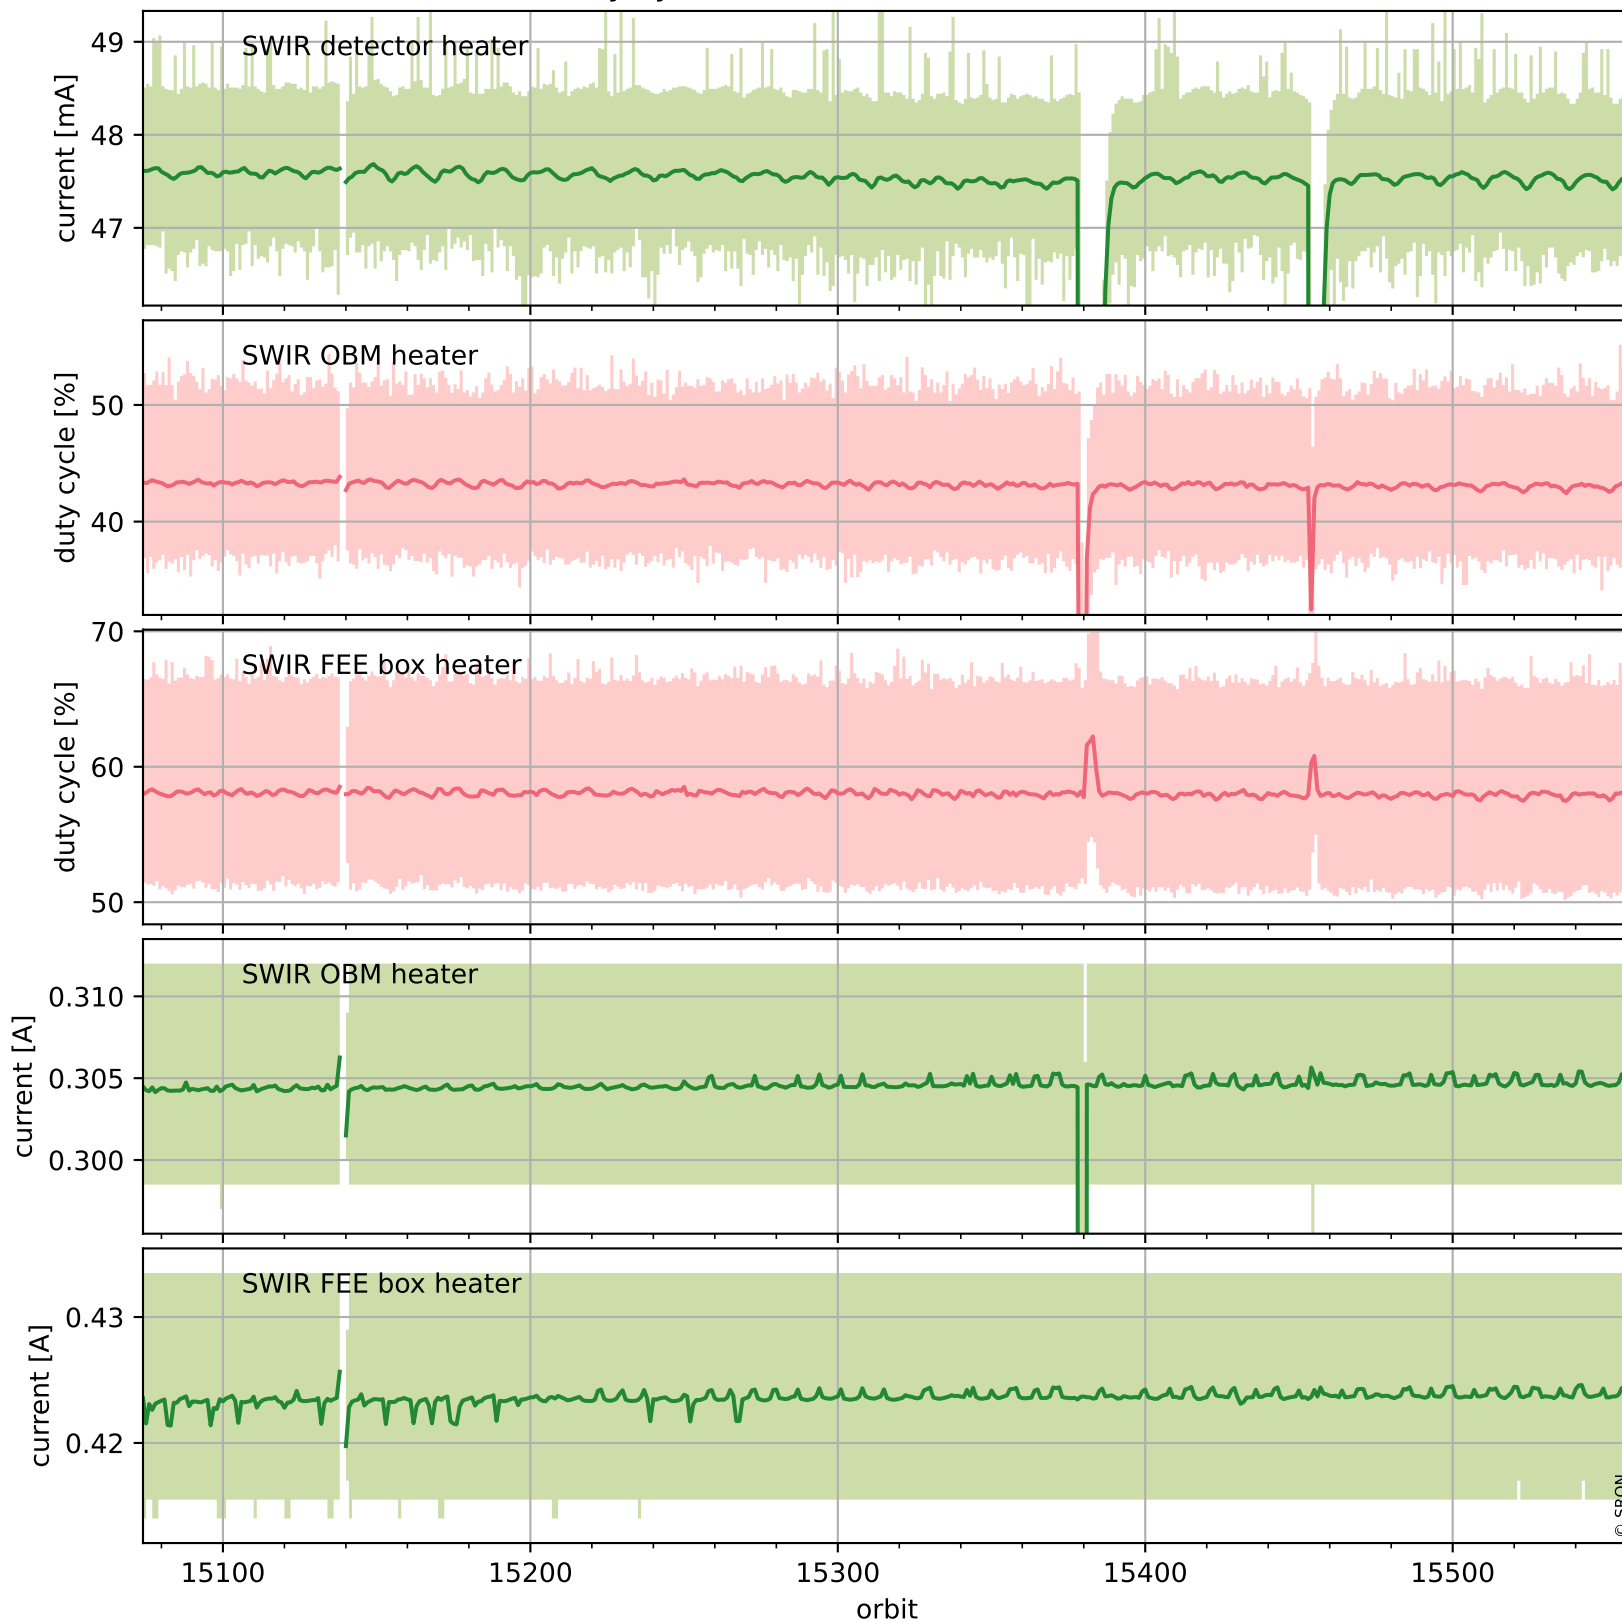

Tropomi SWIR housekeeping data

orbits : [15545, 15558]
coverage : 2020-10-13 / 2020-10-14
created : 2023-08-21T09:04:32

Temperature of sensors relevant for SWIR (one day)

Tropomi SWIR housekeeping data

orbits : [15074, 15558]
coverage : 2020-09-09 / 2020-10-14
created : 2023-08-21T09:04:32

Temperature of sensors relevant for SWIR (last month)

Tropomi SWIR housekeeping data

orbits : [15545, 15558]
coverage : 2020-10-13 / 2020-10-14
created : 2023-08-21T09:04:33

Current and duty cycle of 3 heaters relevant for SWIR (one day)

Tropomi SWIR housekeeping data

orbits : [15074, 15558]
coverage : 2020-09-09 / 2020-10-14
created : 2023-08-21T09:04:33

Current and duty cycle of 3 heaters relevant for SWIR (last month)

Tropomi SWIR housekeeping data

orbits : [15545, 15558]
coverage : 2020-10-13 / 2020-10-14
created : 2023-08-21T09:04:33

Temperature of sensors at the SWIR front-end electronics (one day)

Tropomi SWIR housekeeping data

orbits : [15074, 15558]
coverage : 2020-09-09 / 2020-10-14
created : 2023-08-21T09:04:34