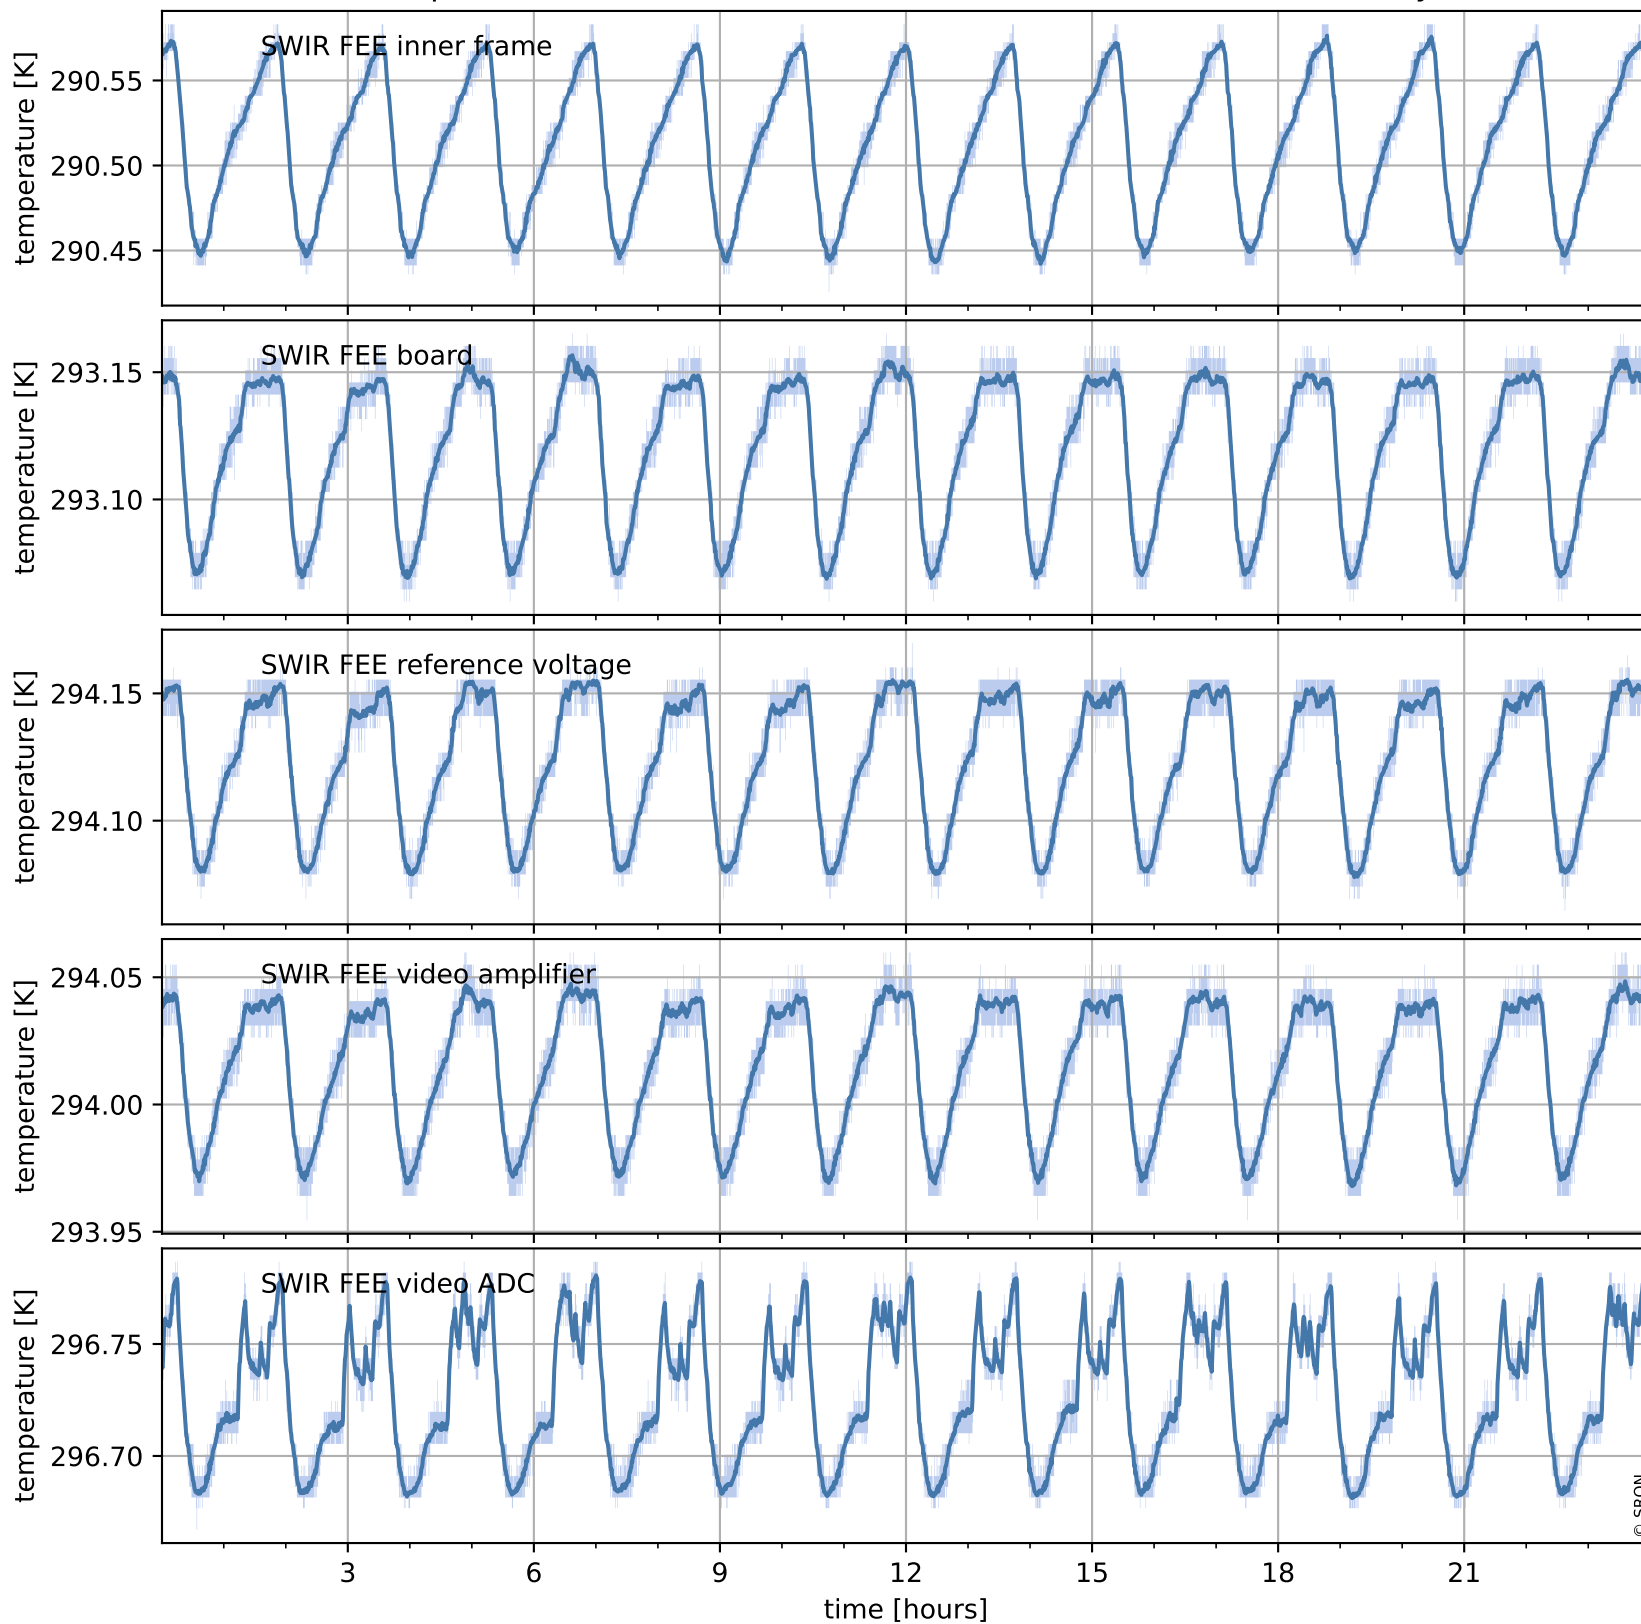

Tropomi SWIR housekeeping data

orbits : [15545, 15558]
coverage : 2020-10-13 / 2020-10-14
created : 2023-08-21T09:04:33

Temperature of sensors at the SWIR front-end electronics (one day)