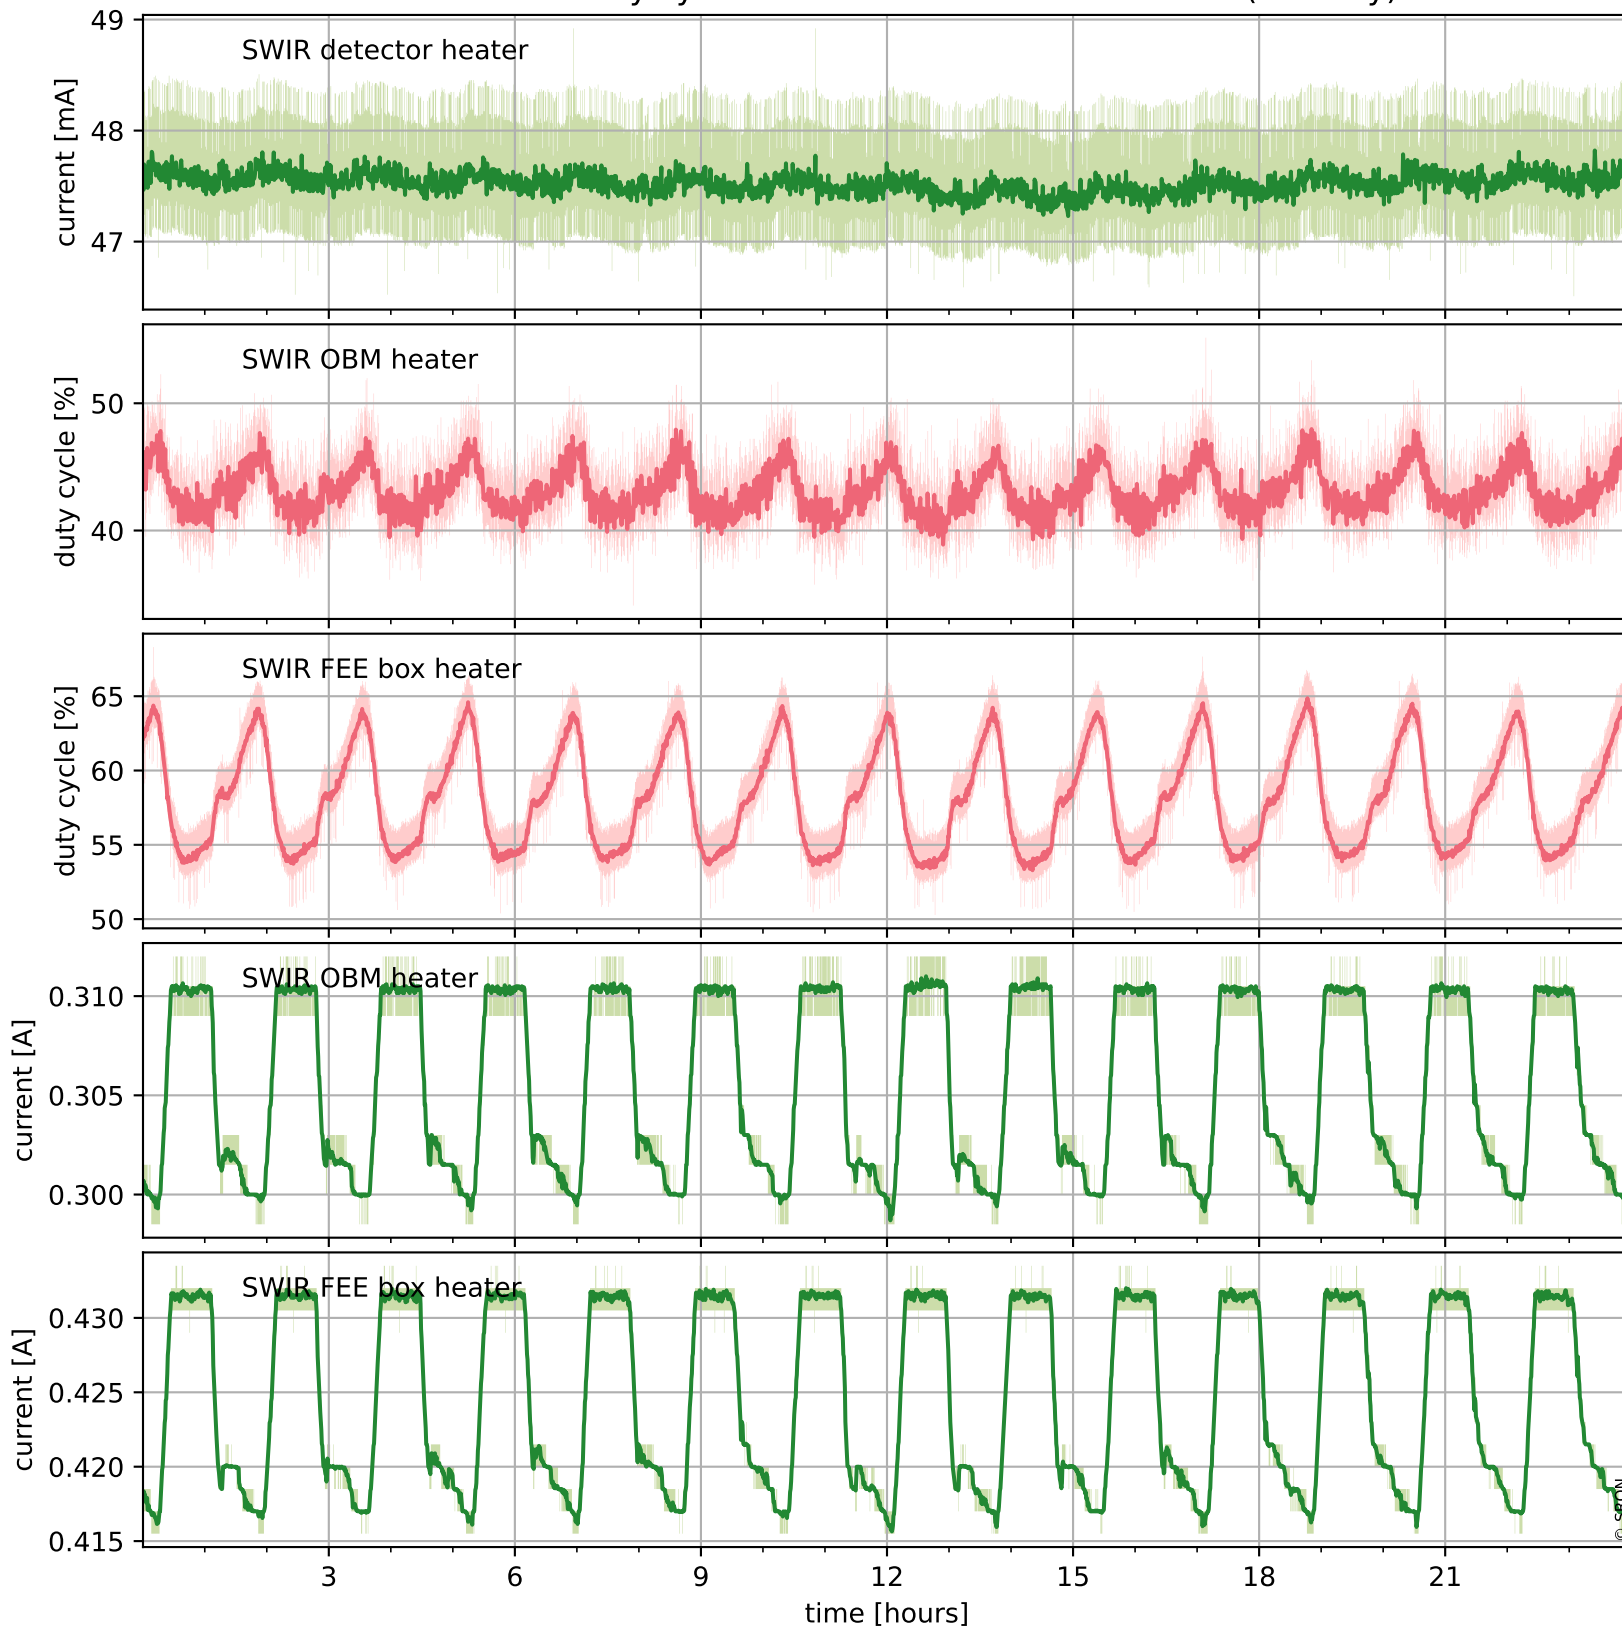

Tropomi SWIR housekeeping data

orbits : [15545, 15558]
coverage : 2020-10-13 / 2020-10-14
created : 2023-08-21T09:04:32

Temperature of sensors relevant for SWIR (one day)

Tropomi SWIR housekeeping data

orbits : [15074, 15558]
coverage : 2020-09-09 / 2020-10-14
created : 2023-08-21T09:04:32

Temperature of sensors relevant for SWIR (last month)

Tropomi SWIR housekeeping data

orbits : [15545, 15558]
coverage : 2020-10-13 / 2020-10-14
created : 2023-08-21T09:04:33

Current and duty cycle of 3 heaters relevant for SWIR (one day)

Tropomi SWIR housekeeping data

orbits : [15074, 15558]
coverage : 2020-09-09 / 2020-10-14
created : 2023-08-21T09:04:33

Current and duty cycle of 3 heaters relevant for SWIR (last month)

Tropomi SWIR housekeeping data