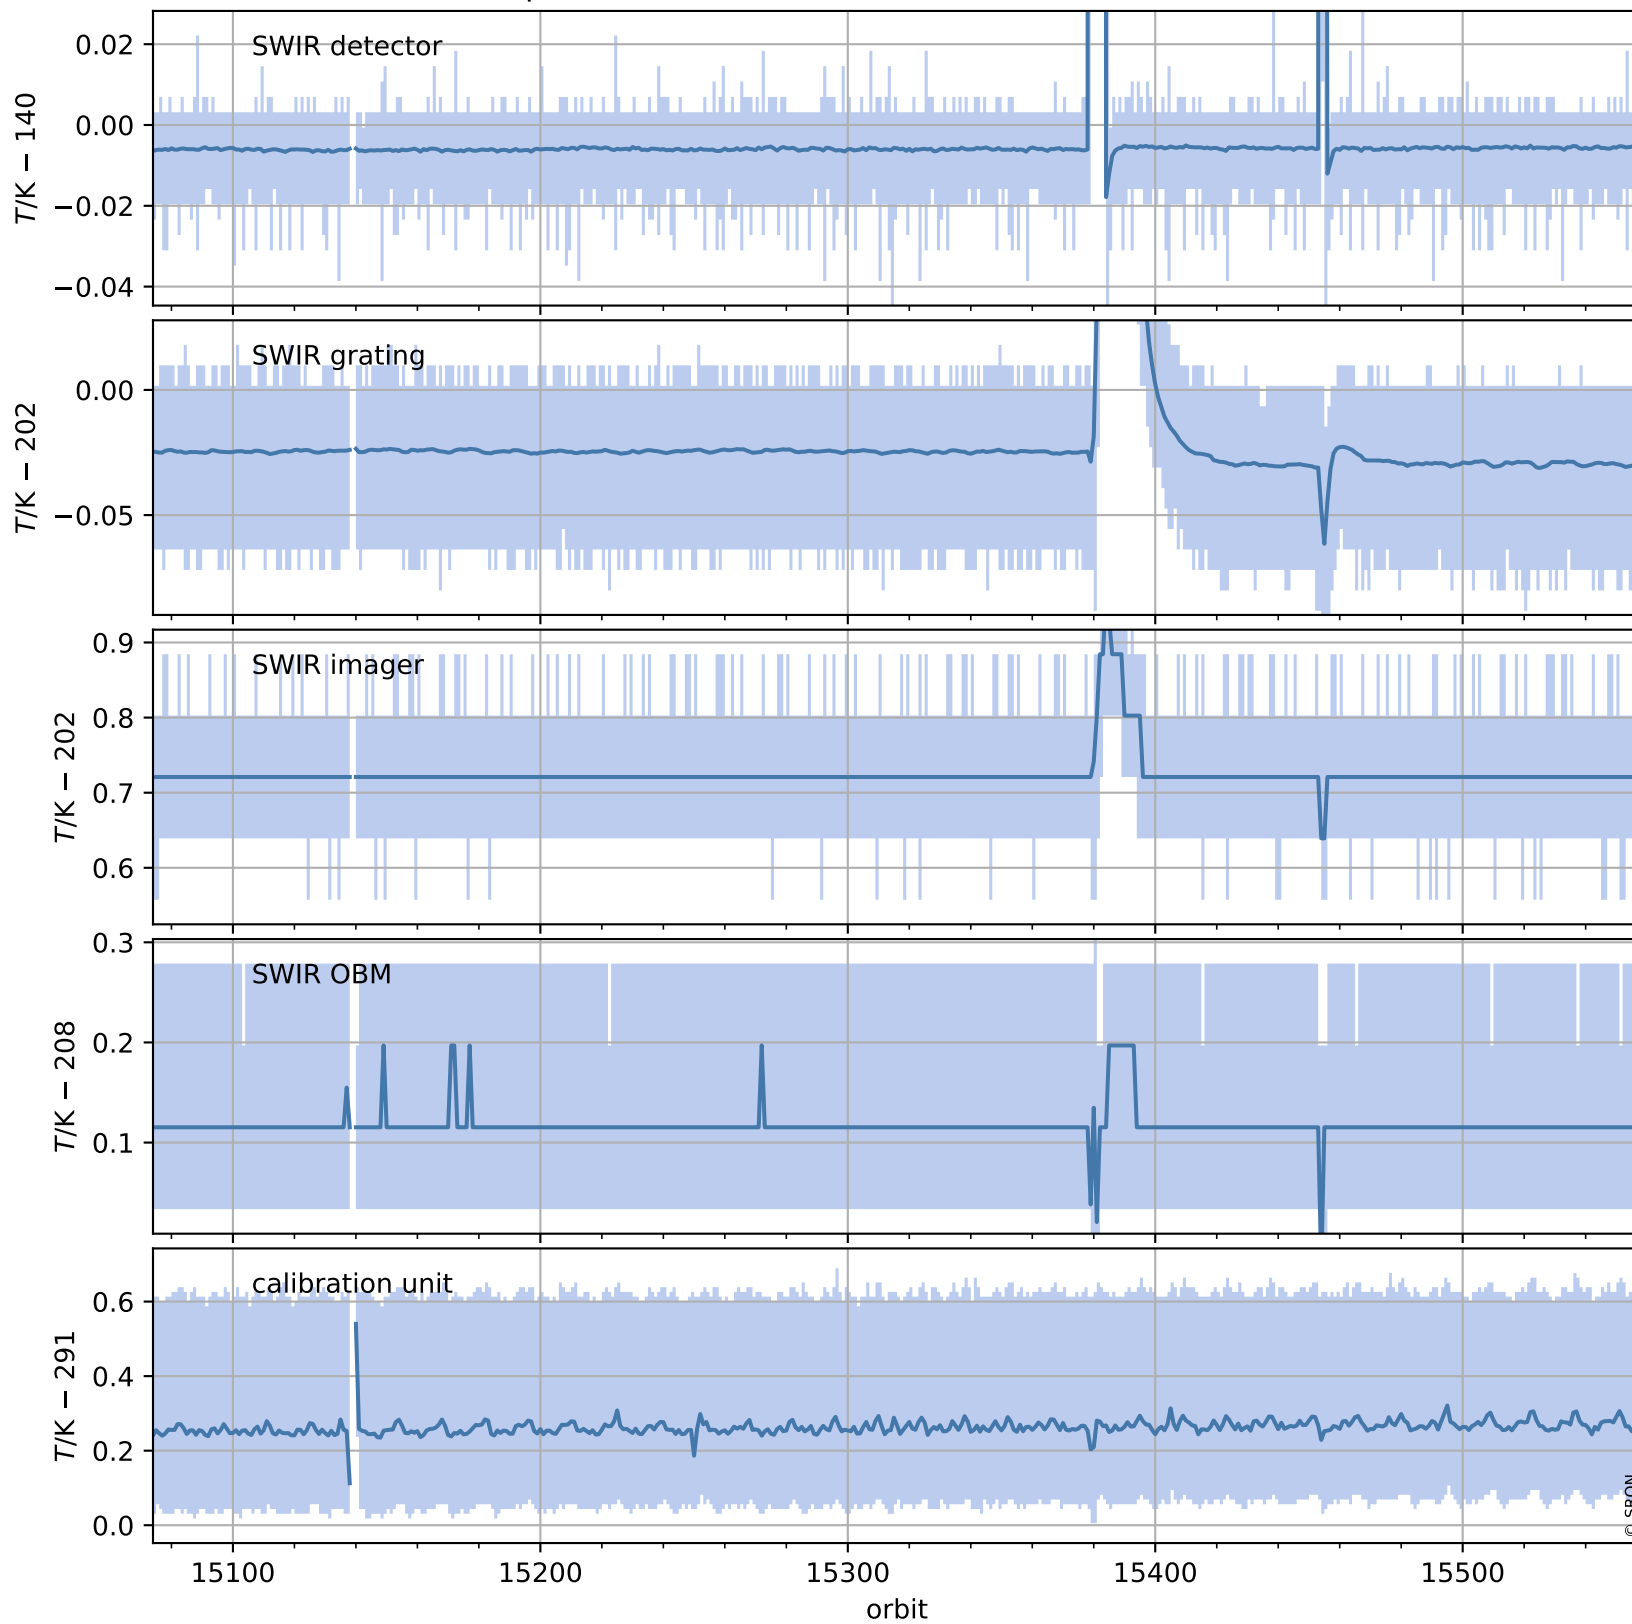

Tropomi SWIR housekeeping data

orbits : [15545, 15558]
coverage : 2020-10-13 / 2020-10-14
created : 2023-08-21T09:04:32

Temperature of sensors relevant for SWIR (one day)

Tropomi SWIR housekeeping data

orbits : [15074, 15558]
coverage : 2020-09-09 / 2020-10-14
created : 2023-08-21T09:04:32

Temperature of sensors relevant for SWIR (last month)

Tropomi SWIR housekeeping data

orbits : [15545, 15558]
coverage : 2020-10-13 / 2020-10-14
created : 2023-08-21T09:04:33

Current and duty cycle of 3 heaters relevant for SWIR (one day)

Tropomi SWIR housekeeping data

orbits : [15074, 15558]
coverage : 2020-09-09 / 2020-10-14
created : 2023-08-21T09:04:33

Current and duty cycle of 3 heaters relevant for SWIR (last month)

Tropomi SWIR housekeeping data

orbits : [15545, 15558]
coverage : 2020-10-13 / 2020-10-14
created : 2023-08-21T09:04:33

Temperature of sensors at the SWIR front-end electronics (one day)

Tropomi SWIR housekeeping data

orbits : [15074, 15558]
coverage : 2020-09-09 / 2020-10-14
created : 2023-08-21T09:04:34