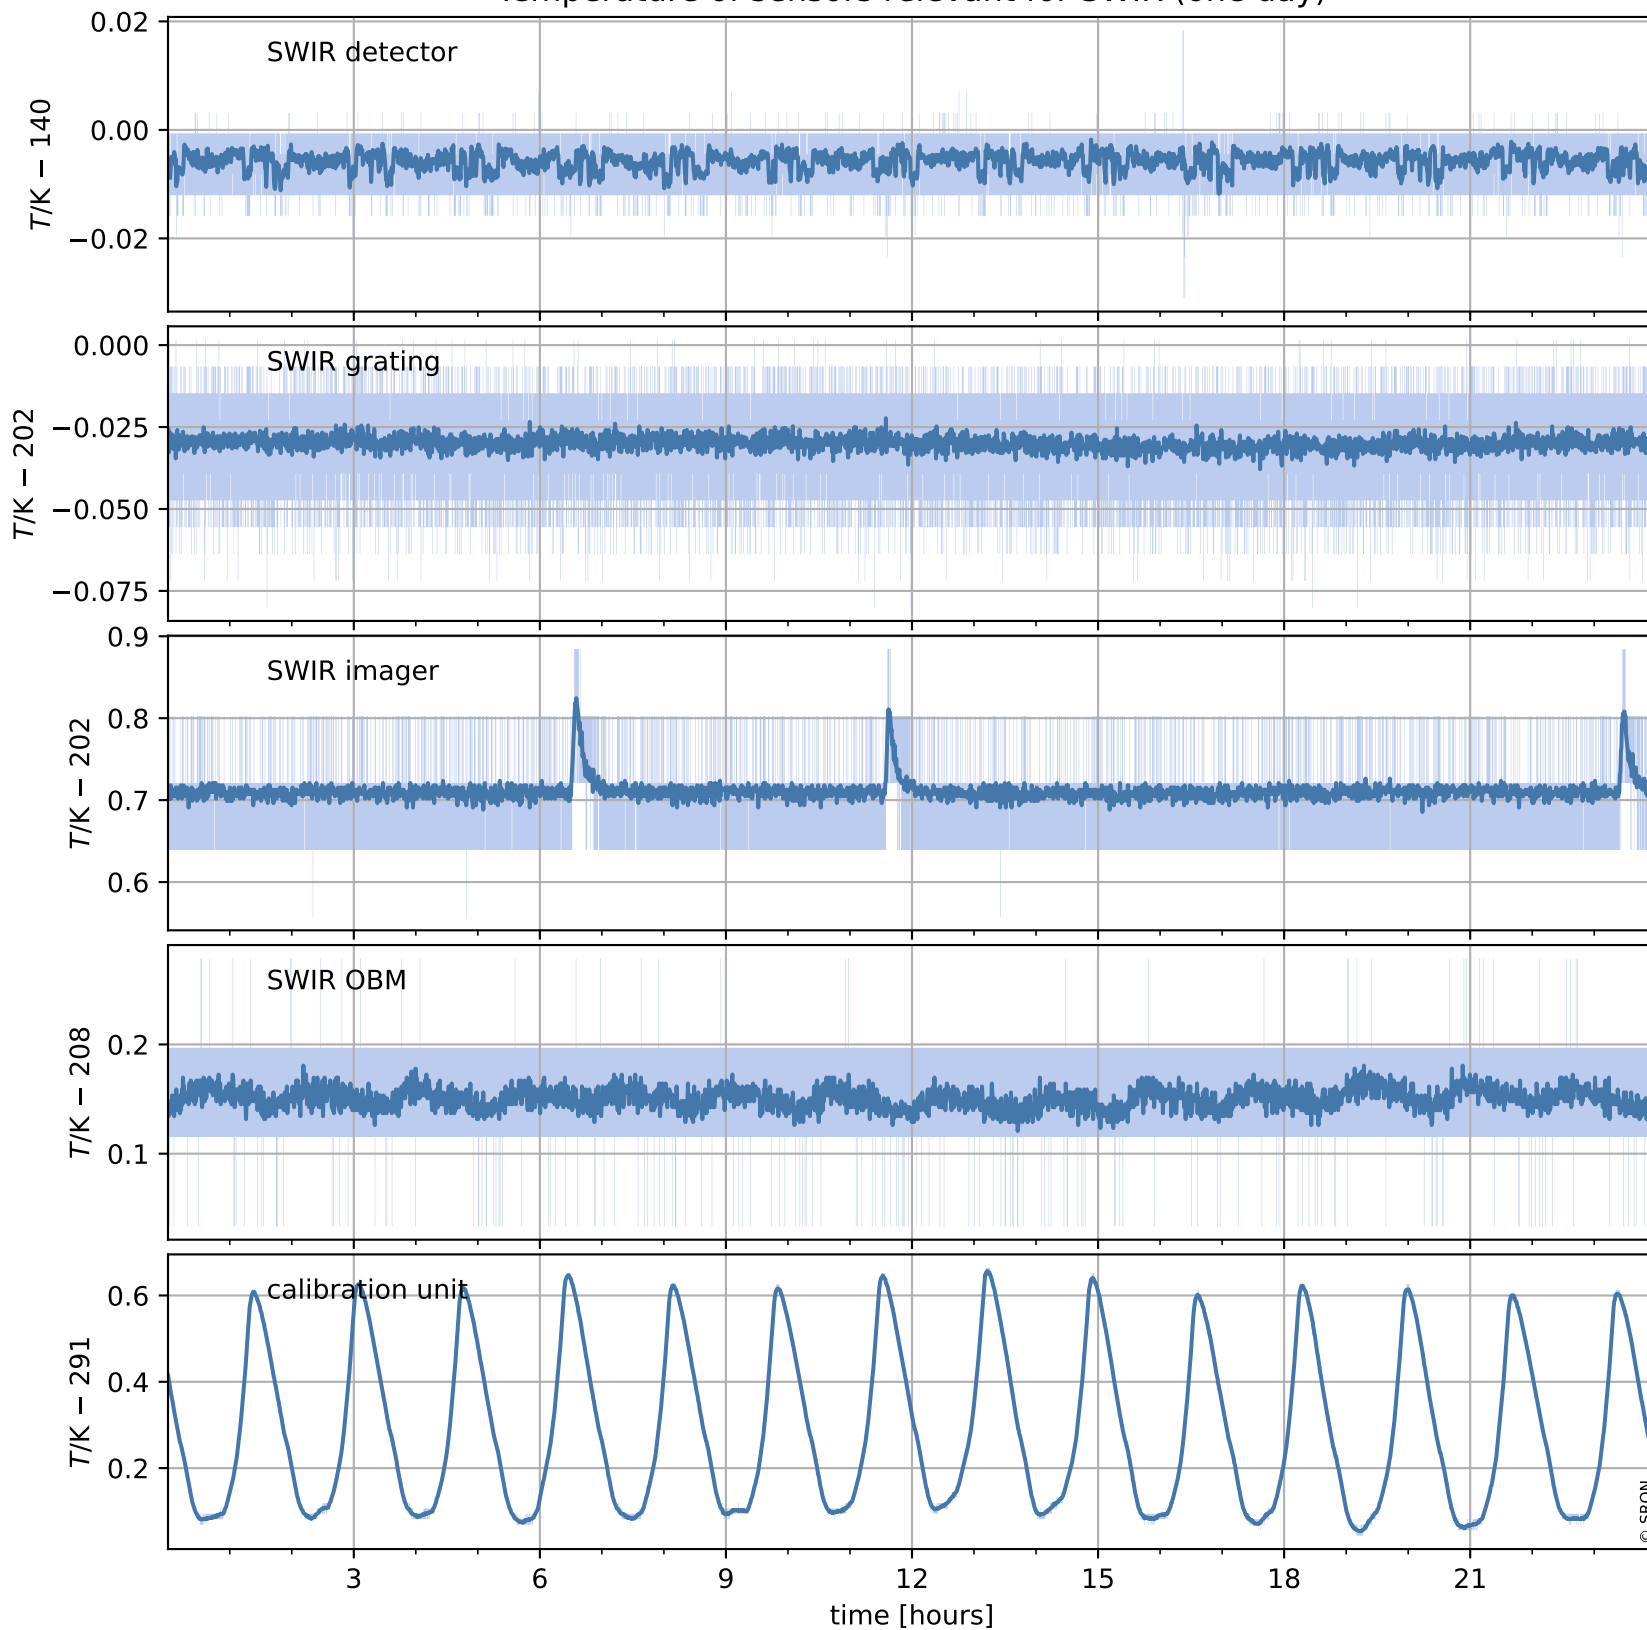

Tropomi SWIR housekeeping data

orbits : [15545, 15558]
coverage : 2020-10-13 / 2020-10-14
created : 2023-08-21T09:04:32

Temperature of sensors relevant for SWIR (one day)

Tropomi SWIR housekeeping data

orbits : [15074, 15558]
coverage : 2020-09-09 / 2020-10-14
created : 2023-08-21T09:04:32

Temperature of sensors relevant for SWIR (last month)

Tropomi SWIR housekeeping data

orbits : [15545, 15558]
coverage : 2020-10-13 / 2020-10-14
created : 2023-08-21T09:04:33

Current and duty cycle of 3 heaters relevant for SWIR (one day)

Tropomi SWIR housekeeping data

orbits : [15074, 15558]
coverage : 2020-09-09 / 2020-10-14
created : 2023-08-21T09:04:33

Current and duty cycle of 3 heaters relevant for SWIR (last month)

Tropomi SWIR housekeeping data