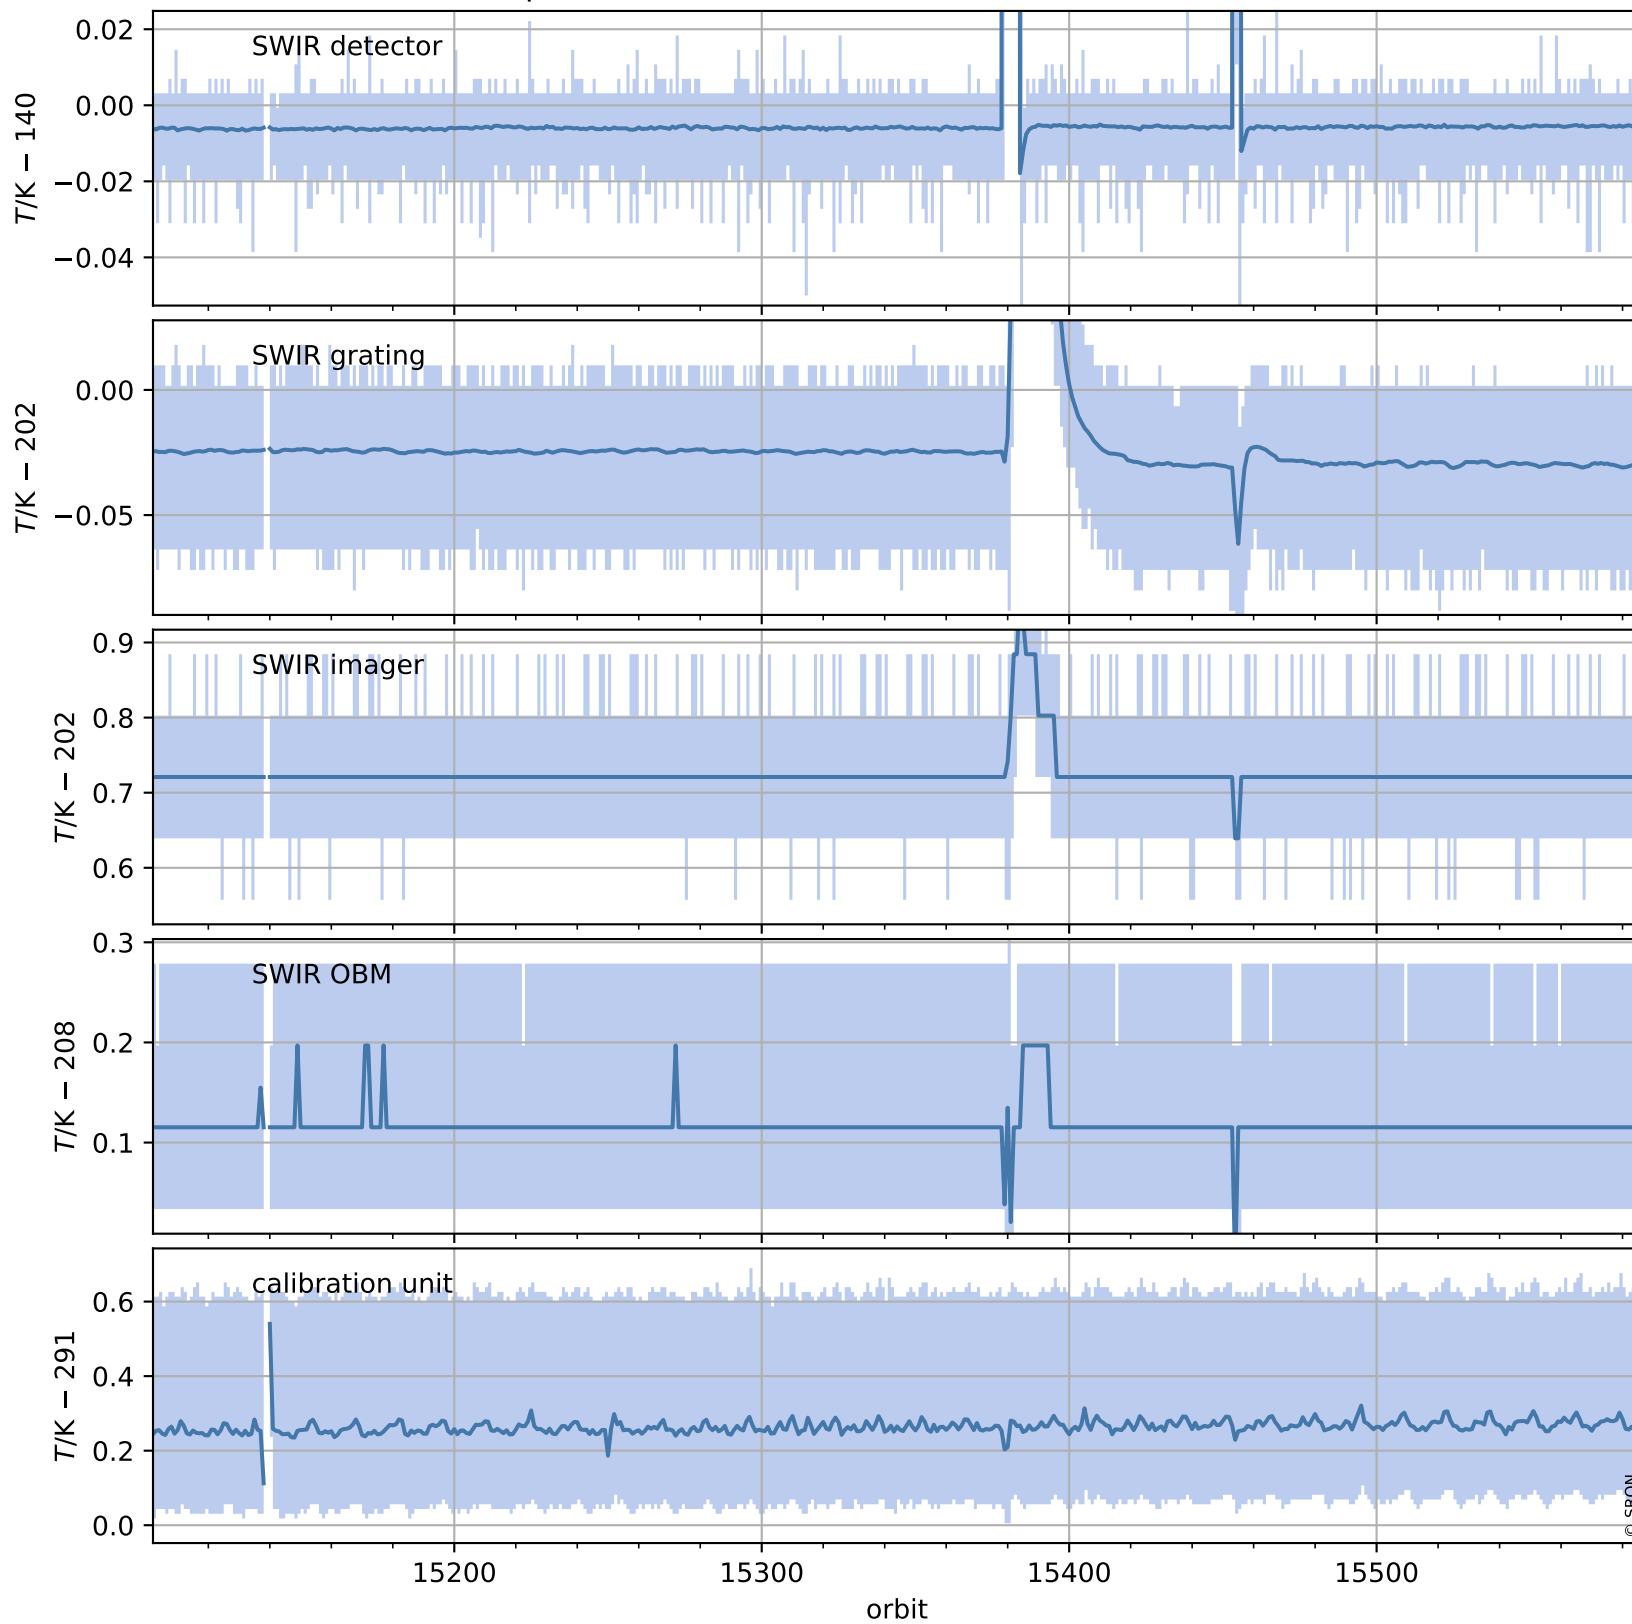

Tropomi SWIR housekeeping data

orbits : [15573, 15586]
coverage : 2020-10-15 / 2020-10-16
created : 2023-08-21T09:04:37

Temperature of sensors relevant for SWIR (one day)

Tropomi SWIR housekeeping data

orbits : [15102, 15586]
coverage : 2020-09-11 / 2020-10-16
created : 2023-08-21T09:04:37

Temperature of sensors relevant for SWIR (last month)

Tropomi SWIR housekeeping data

orbits : [15573, 15586]
coverage : 2020-10-15 / 2020-10-16
created : 2023-08-21T09:04:37

Current and duty cycle of 3 heaters relevant for SWIR (one day)

Tropomi SWIR housekeeping data

orbits : [15102, 15586]
coverage : 2020-09-11 / 2020-10-16
created : 2023-08-21T09:04:38

Current and duty cycle of 3 heaters relevant for SWIR (last month)

Tropomi SWIR housekeeping data

orbits : [15573, 15586]
coverage : 2020-10-15 / 2020-10-16
created : 2023-08-21T09:04:38

Temperature of sensors at the SWIR front-end electronics (one day)

Tropomi SWIR housekeeping data

orbits : [15102, 15586]
coverage : 2020-09-11 / 2020-10-16
created : 2023-08-21T09:04:38