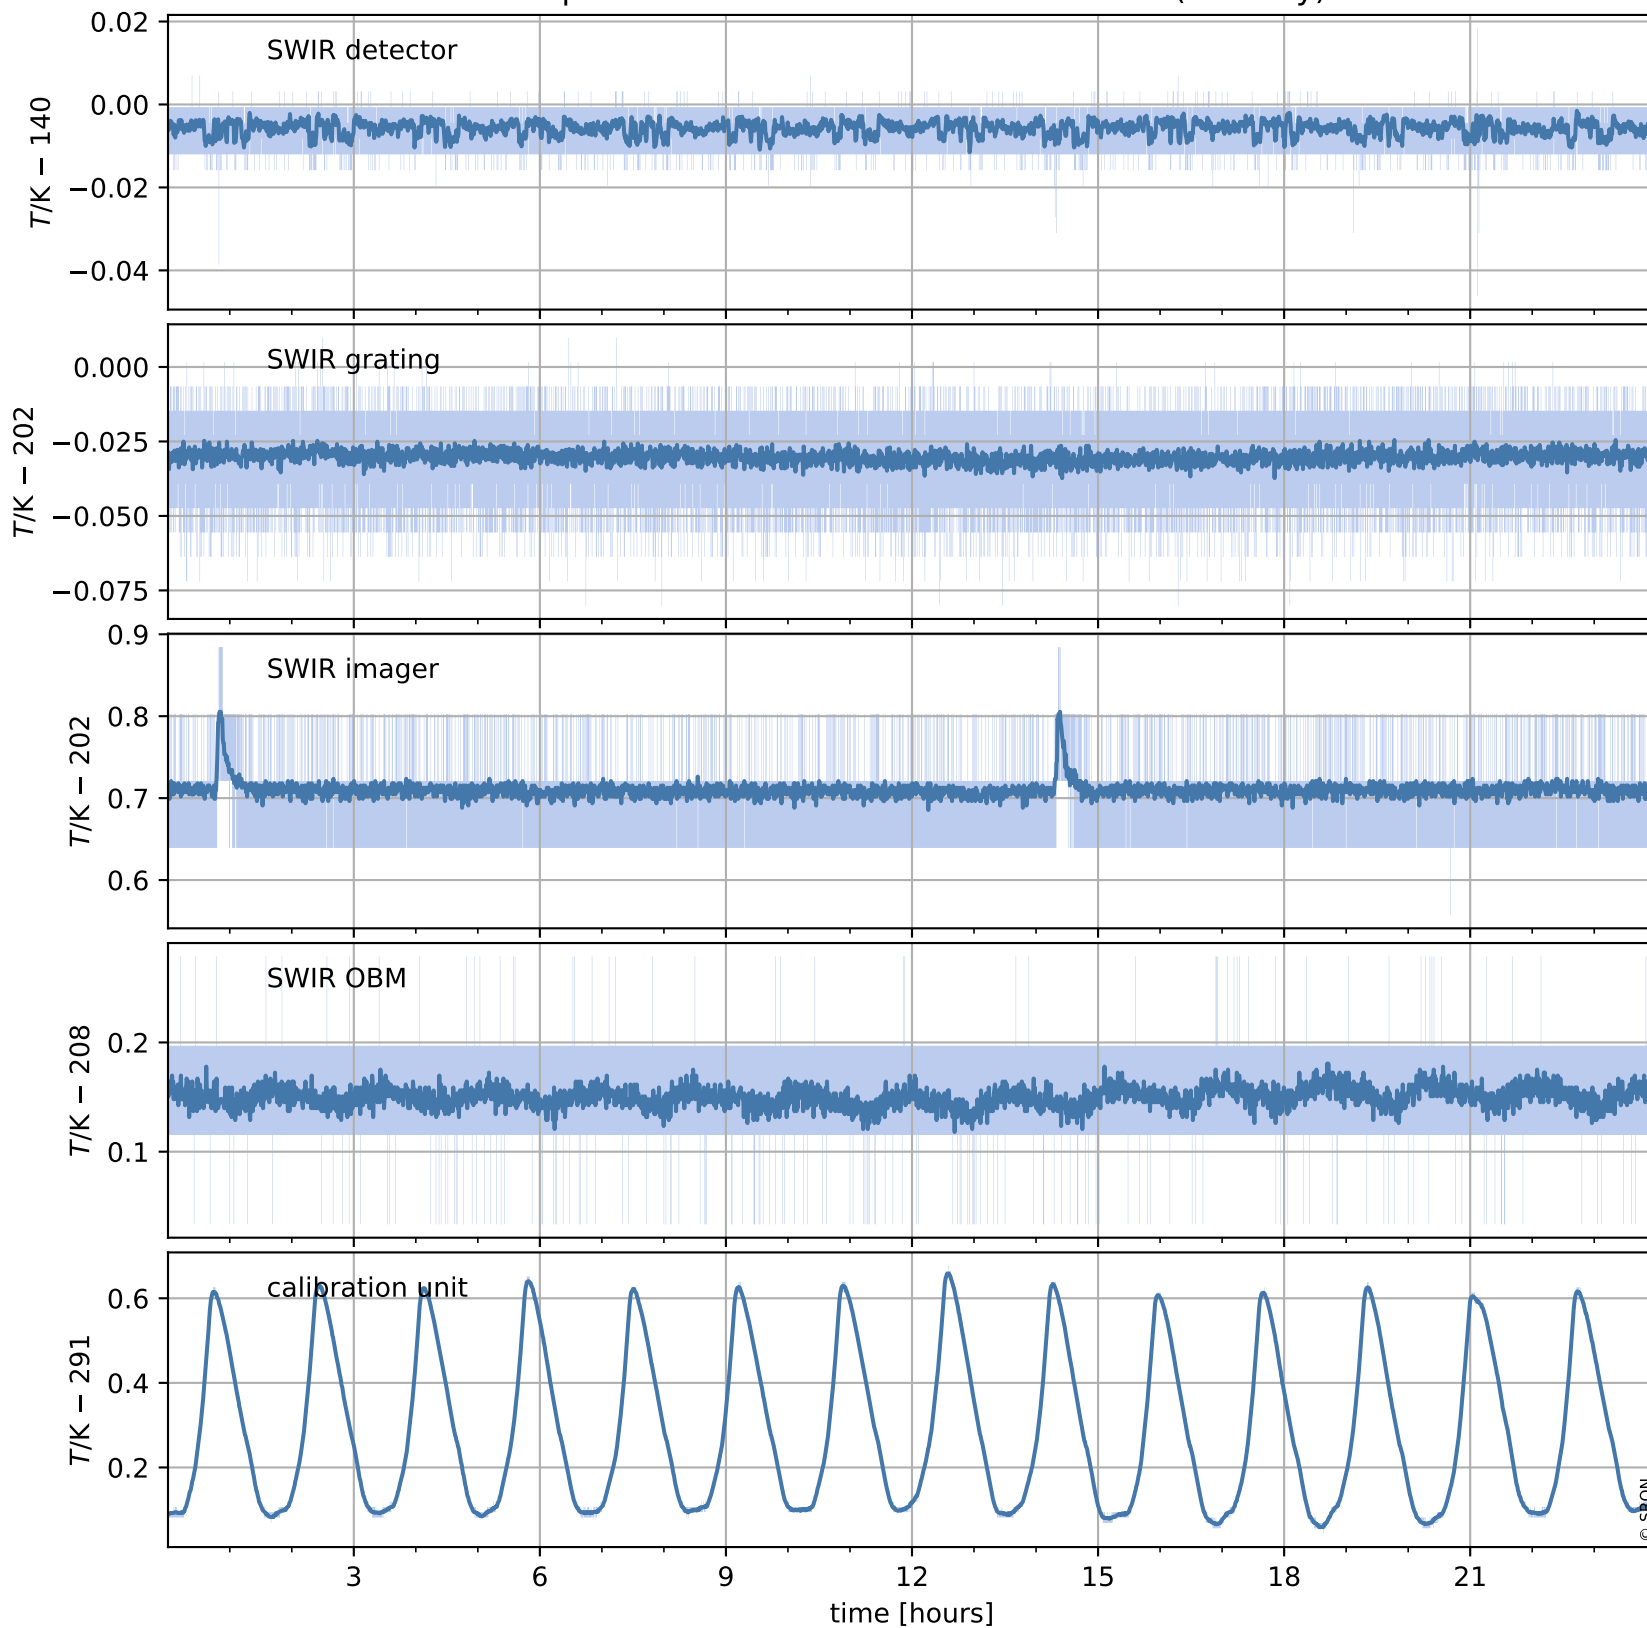

Tropomi SWIR housekeeping data

orbits : [15573, 15586]
coverage : 2020-10-15 / 2020-10-16
created : 2023-08-21T09:04:37

Temperature of sensors relevant for SWIR (one day)

Tropomi SWIR housekeeping data

orbits : [15102, 15586]
coverage : 2020-09-11 / 2020-10-16
created : 2023-08-21T09:04:37

Temperature of sensors relevant for SWIR (last month)

Tropomi SWIR housekeeping data

orbits : [15573, 15586]
coverage : 2020-10-15 / 2020-10-16
created : 2023-08-21T09:04:37

Current and duty cycle of 3 heaters relevant for SWIR (one day)