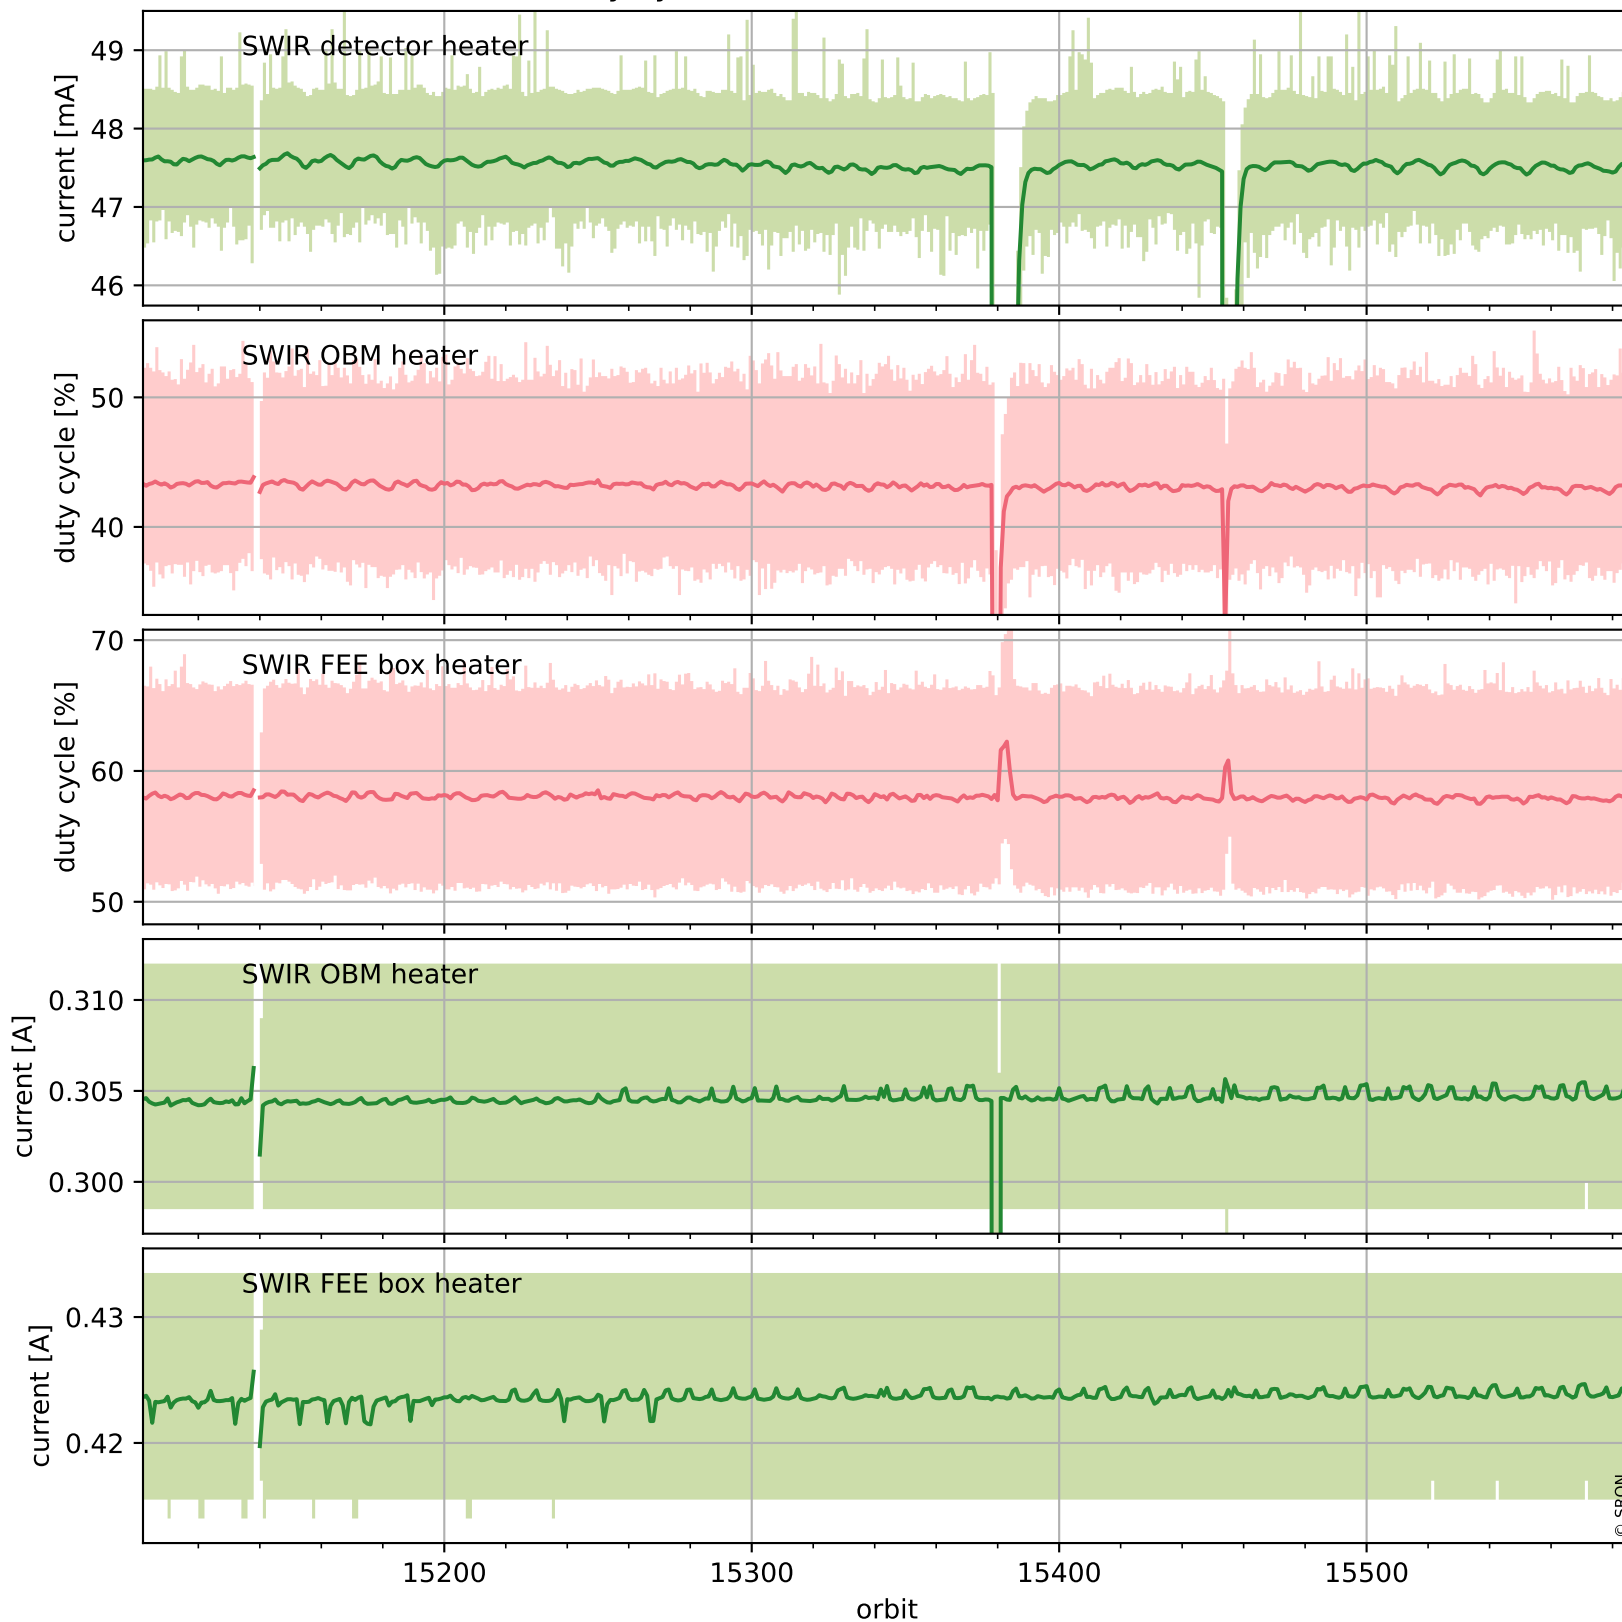

Tropomi SWIR housekeeping data

orbits : [15573, 15586]
coverage : 2020-10-15 / 2020-10-16
created : 2023-08-21T09:04:37

Temperature of sensors relevant for SWIR (one day)

Tropomi SWIR housekeeping data

orbits : [15102, 15586]
coverage : 2020-09-11 / 2020-10-16
created : 2023-08-21T09:04:37

Temperature of sensors relevant for SWIR (last month)

Tropomi SWIR housekeeping data

orbits : [15573, 15586]
coverage : 2020-10-15 / 2020-10-16
created : 2023-08-21T09:04:37

Current and duty cycle of 3 heaters relevant for SWIR (one day)

Tropomi SWIR housekeeping data

orbits : [15102, 15586]
coverage : 2020-09-11 / 2020-10-16
created : 2023-08-21T09:04:38

Current and duty cycle of 3 heaters relevant for SWIR (last month)

Tropomi SWIR housekeeping data

orbits : [15573, 15586]
coverage : 2020-10-15 / 2020-10-16
created : 2023-08-21T09:04:38

Temperature of sensors at the SWIR front-end electronics (one day)

Tropomi SWIR housekeeping data

orbits : [15102, 15586]
coverage : 2020-09-11 / 2020-10-16
created : 2023-08-21T09:04:38