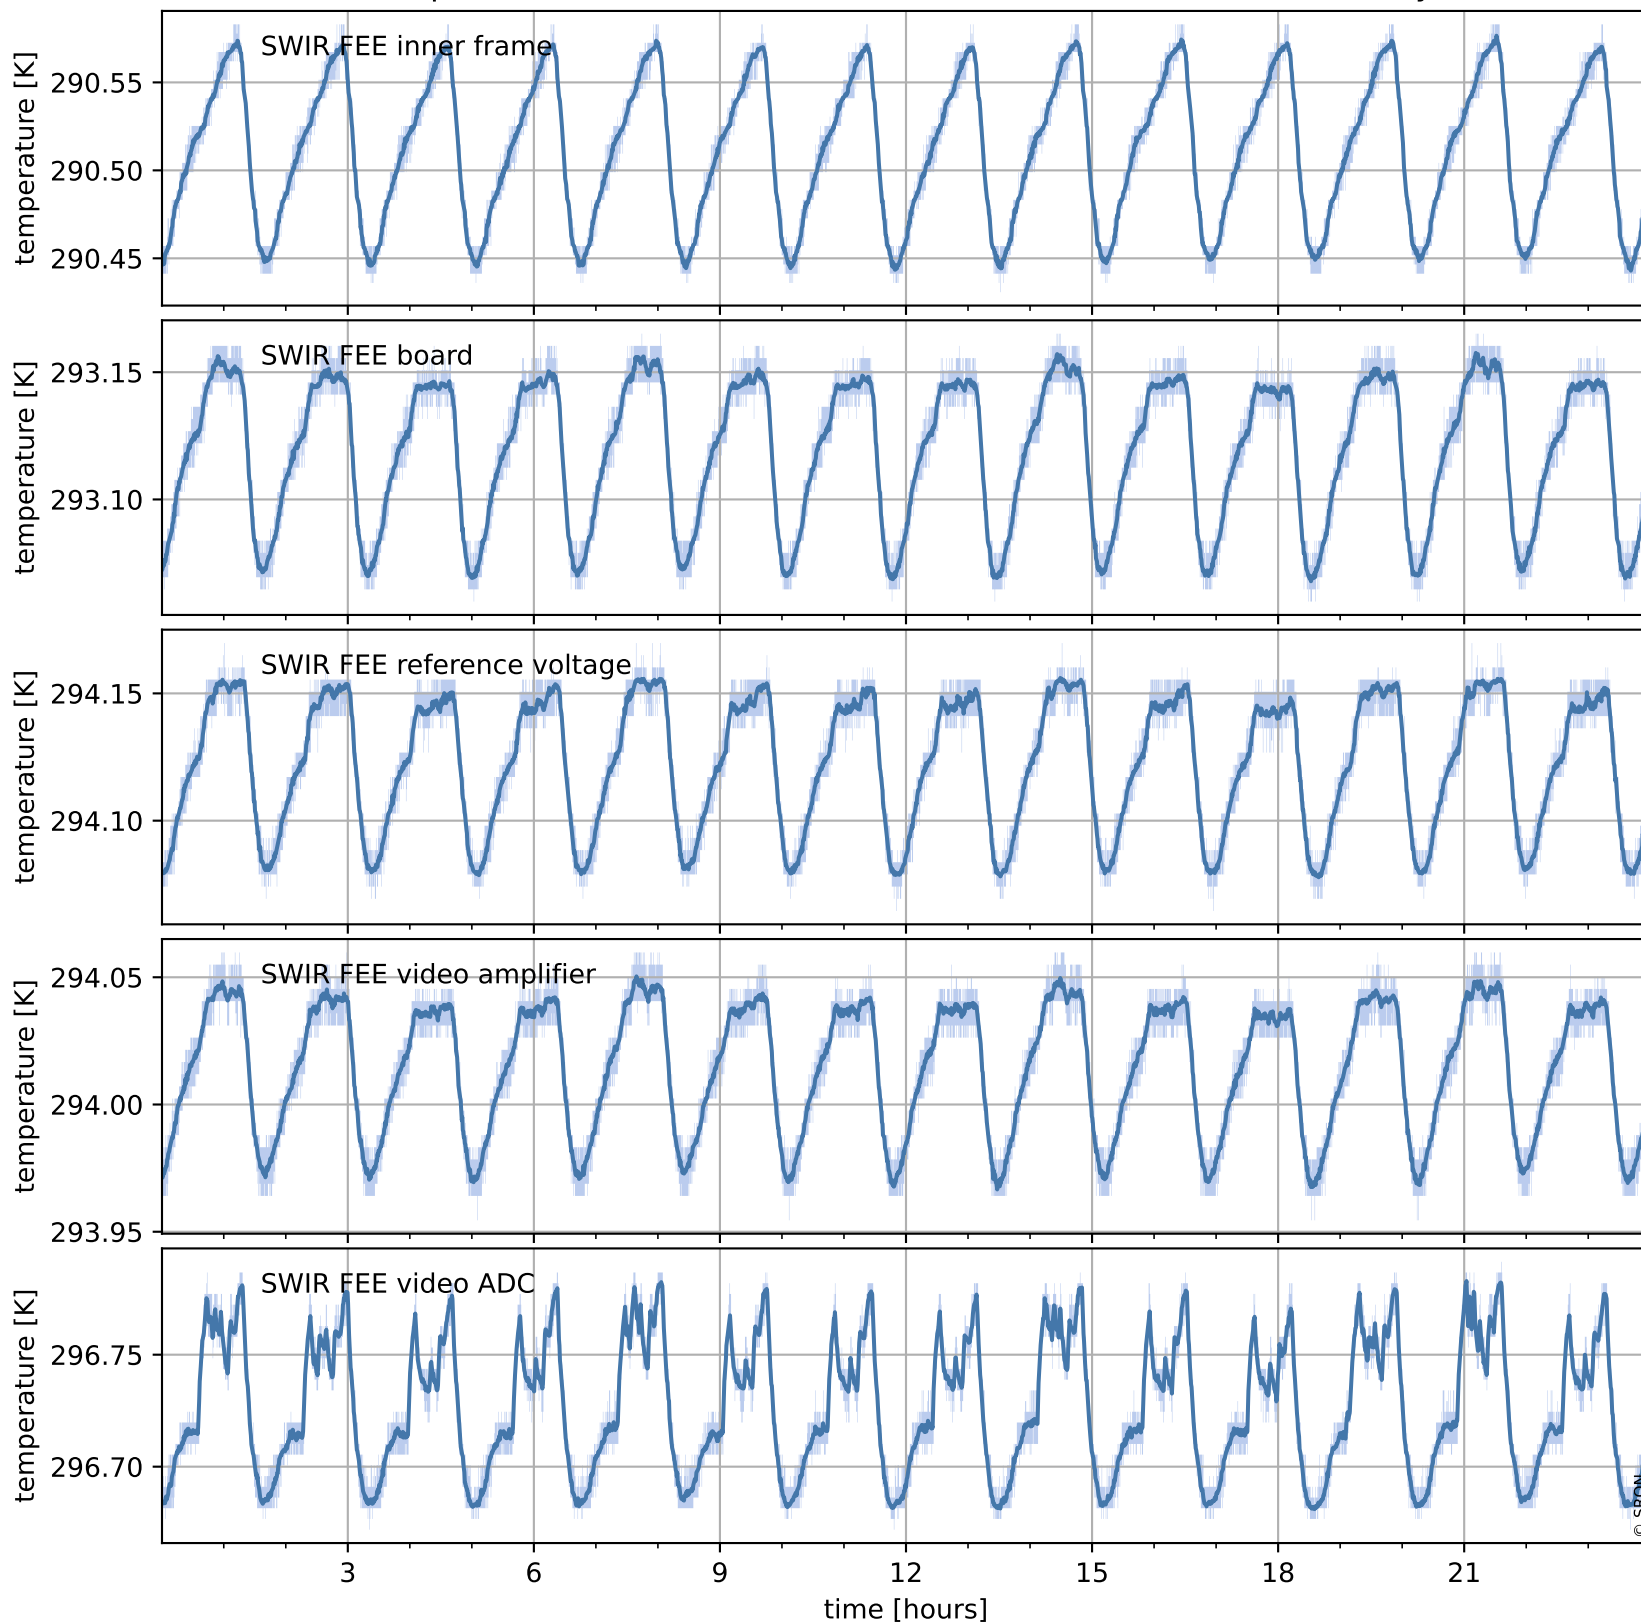

Tropomi SWIR housekeeping data

orbits : [15573, 15586]
coverage : 2020-10-15 / 2020-10-16
created : 2023-08-21T09:04:37

Temperature of sensors relevant for SWIR (one day)

Tropomi SWIR housekeeping data

orbits : [15102, 15586]
coverage : 2020-09-11 / 2020-10-16
created : 2023-08-21T09:04:37

Temperature of sensors relevant for SWIR (last month)

Tropomi SWIR housekeeping data

orbits : [15573, 15586]
coverage : 2020-10-15 / 2020-10-16
created : 2023-08-21T09:04:37

Current and duty cycle of 3 heaters relevant for SWIR (one day)

Tropomi SWIR housekeeping data

orbits : [15102, 15586]
coverage : 2020-09-11 / 2020-10-16
created : 2023-08-21T09:04:38

Current and duty cycle of 3 heaters relevant for SWIR (last month)

Tropomi SWIR housekeeping data

orbits : [15573, 15586]
coverage : 2020-10-15 / 2020-10-16
created : 2023-08-21T09:04:38

Temperature of sensors at the SWIR front-end electronics (one day)

Tropomi SWIR housekeeping data

orbits : [15102, 15586]
coverage : 2020-09-11 / 2020-10-16
created : 2023-08-21T09:04:38