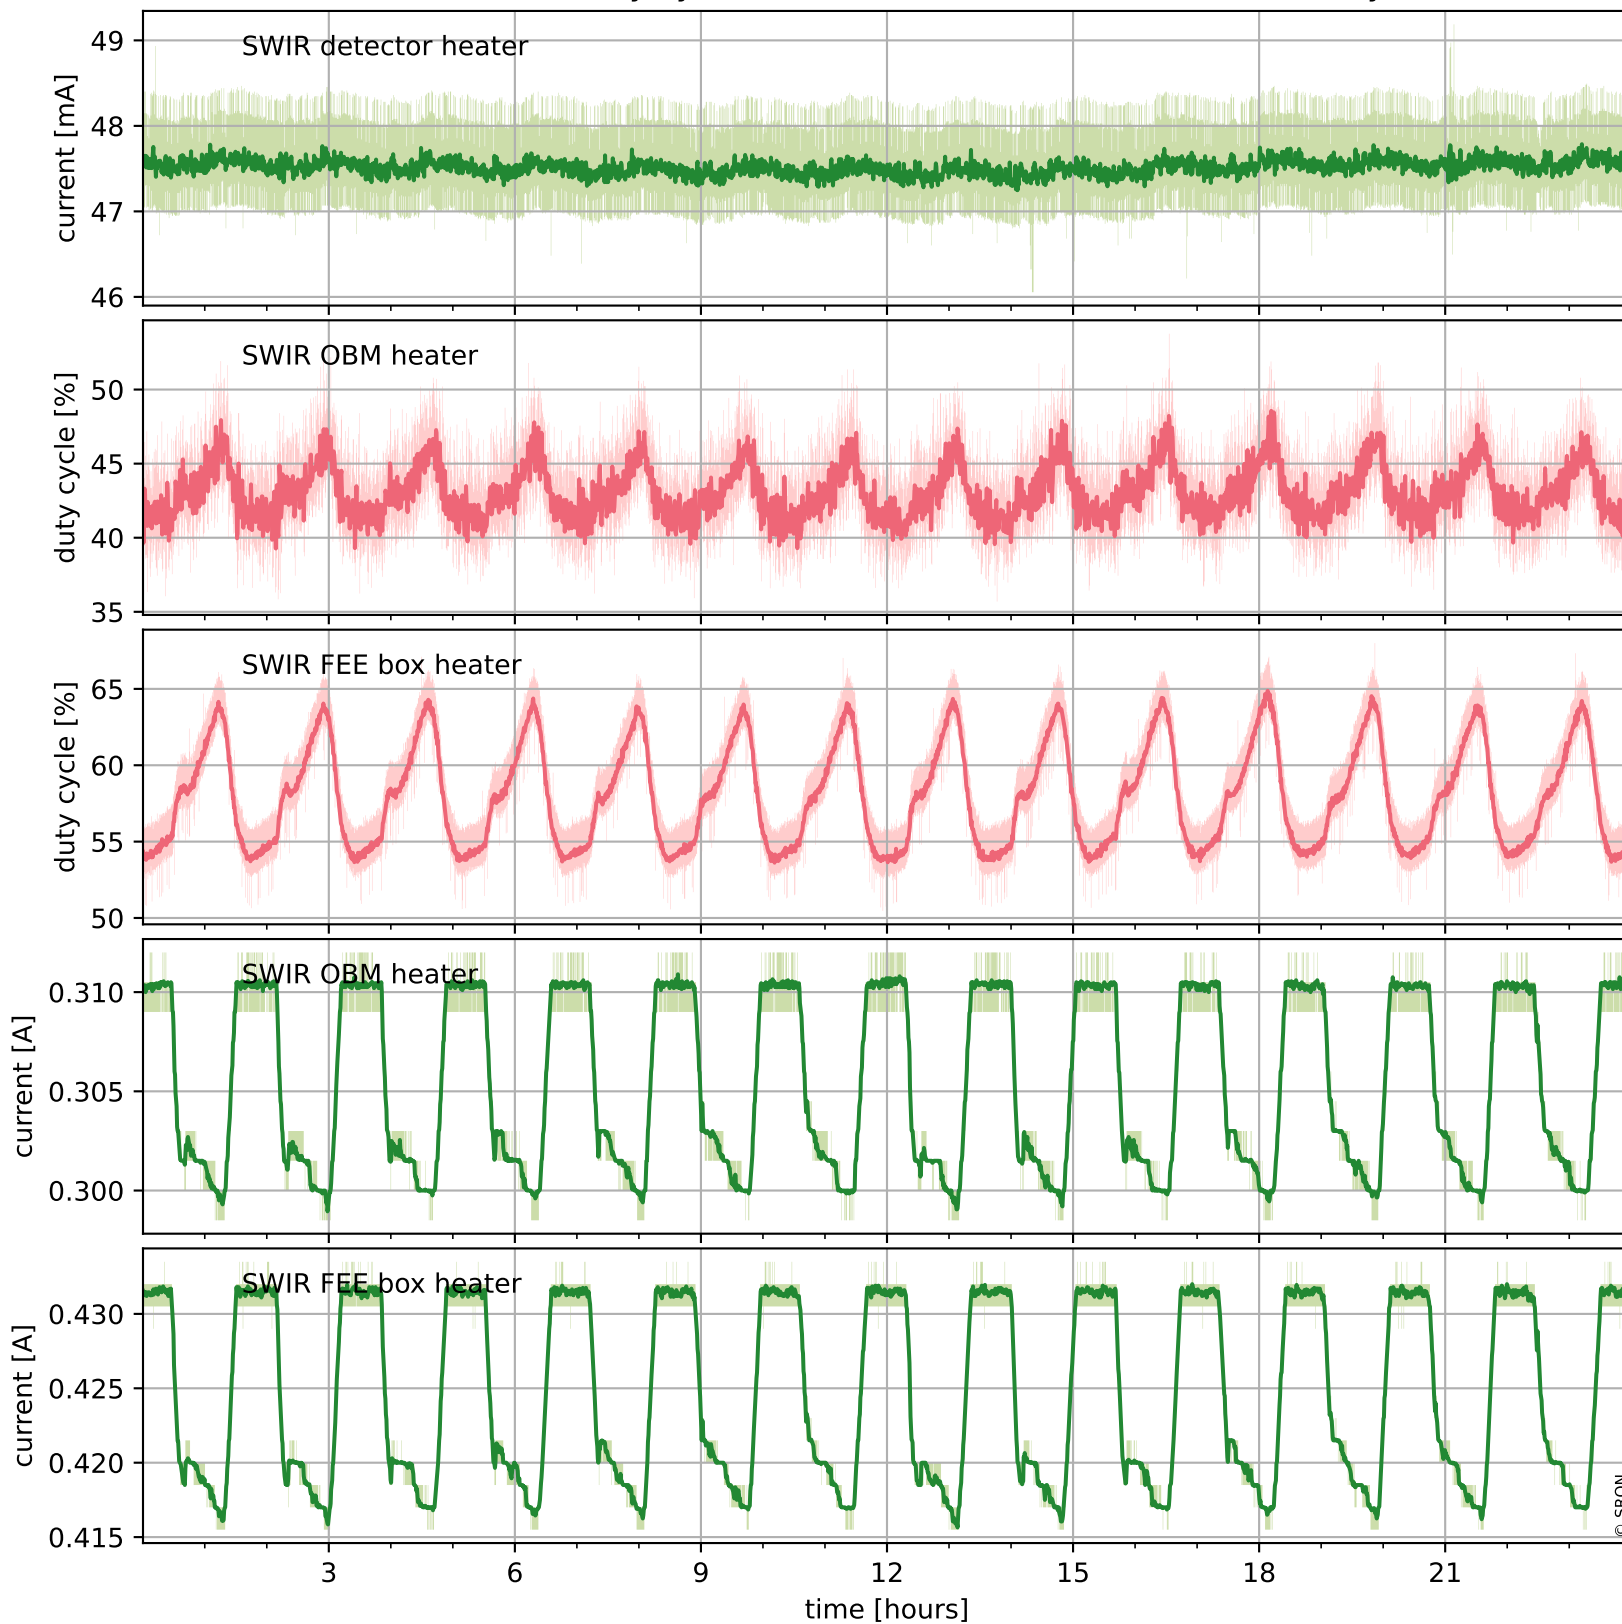

Tropomi SWIR housekeeping data

orbits : [15573, 15586]
coverage : 2020-10-15 / 2020-10-16
created : 2023-08-21T09:04:37

Temperature of sensors relevant for SWIR (one day)

Tropomi SWIR housekeeping data

orbits : [15102, 15586]
coverage : 2020-09-11 / 2020-10-16
created : 2023-08-21T09:04:37

Temperature of sensors relevant for SWIR (last month)

Tropomi SWIR housekeeping data

orbits : [15573, 15586]
coverage : 2020-10-15 / 2020-10-16
created : 2023-08-21T09:04:37

Current and duty cycle of 3 heaters relevant for SWIR (one day)

Tropomi SWIR housekeeping data

orbits : [15102, 15586]
coverage : 2020-09-11 / 2020-10-16
created : 2023-08-21T09:04:38

Current and duty cycle of 3 heaters relevant for SWIR (last month)

Tropomi SWIR housekeeping data

orbits : [15573, 15586]
coverage : 2020-10-15 / 2020-10-16
created : 2023-08-21T09:04:38

Temperature of sensors at the SWIR front-end electronics (one day)

Tropomi SWIR housekeeping data

orbits : [15102, 15586]
coverage : 2020-09-11 / 2020-10-16
created : 2023-08-21T09:04:38