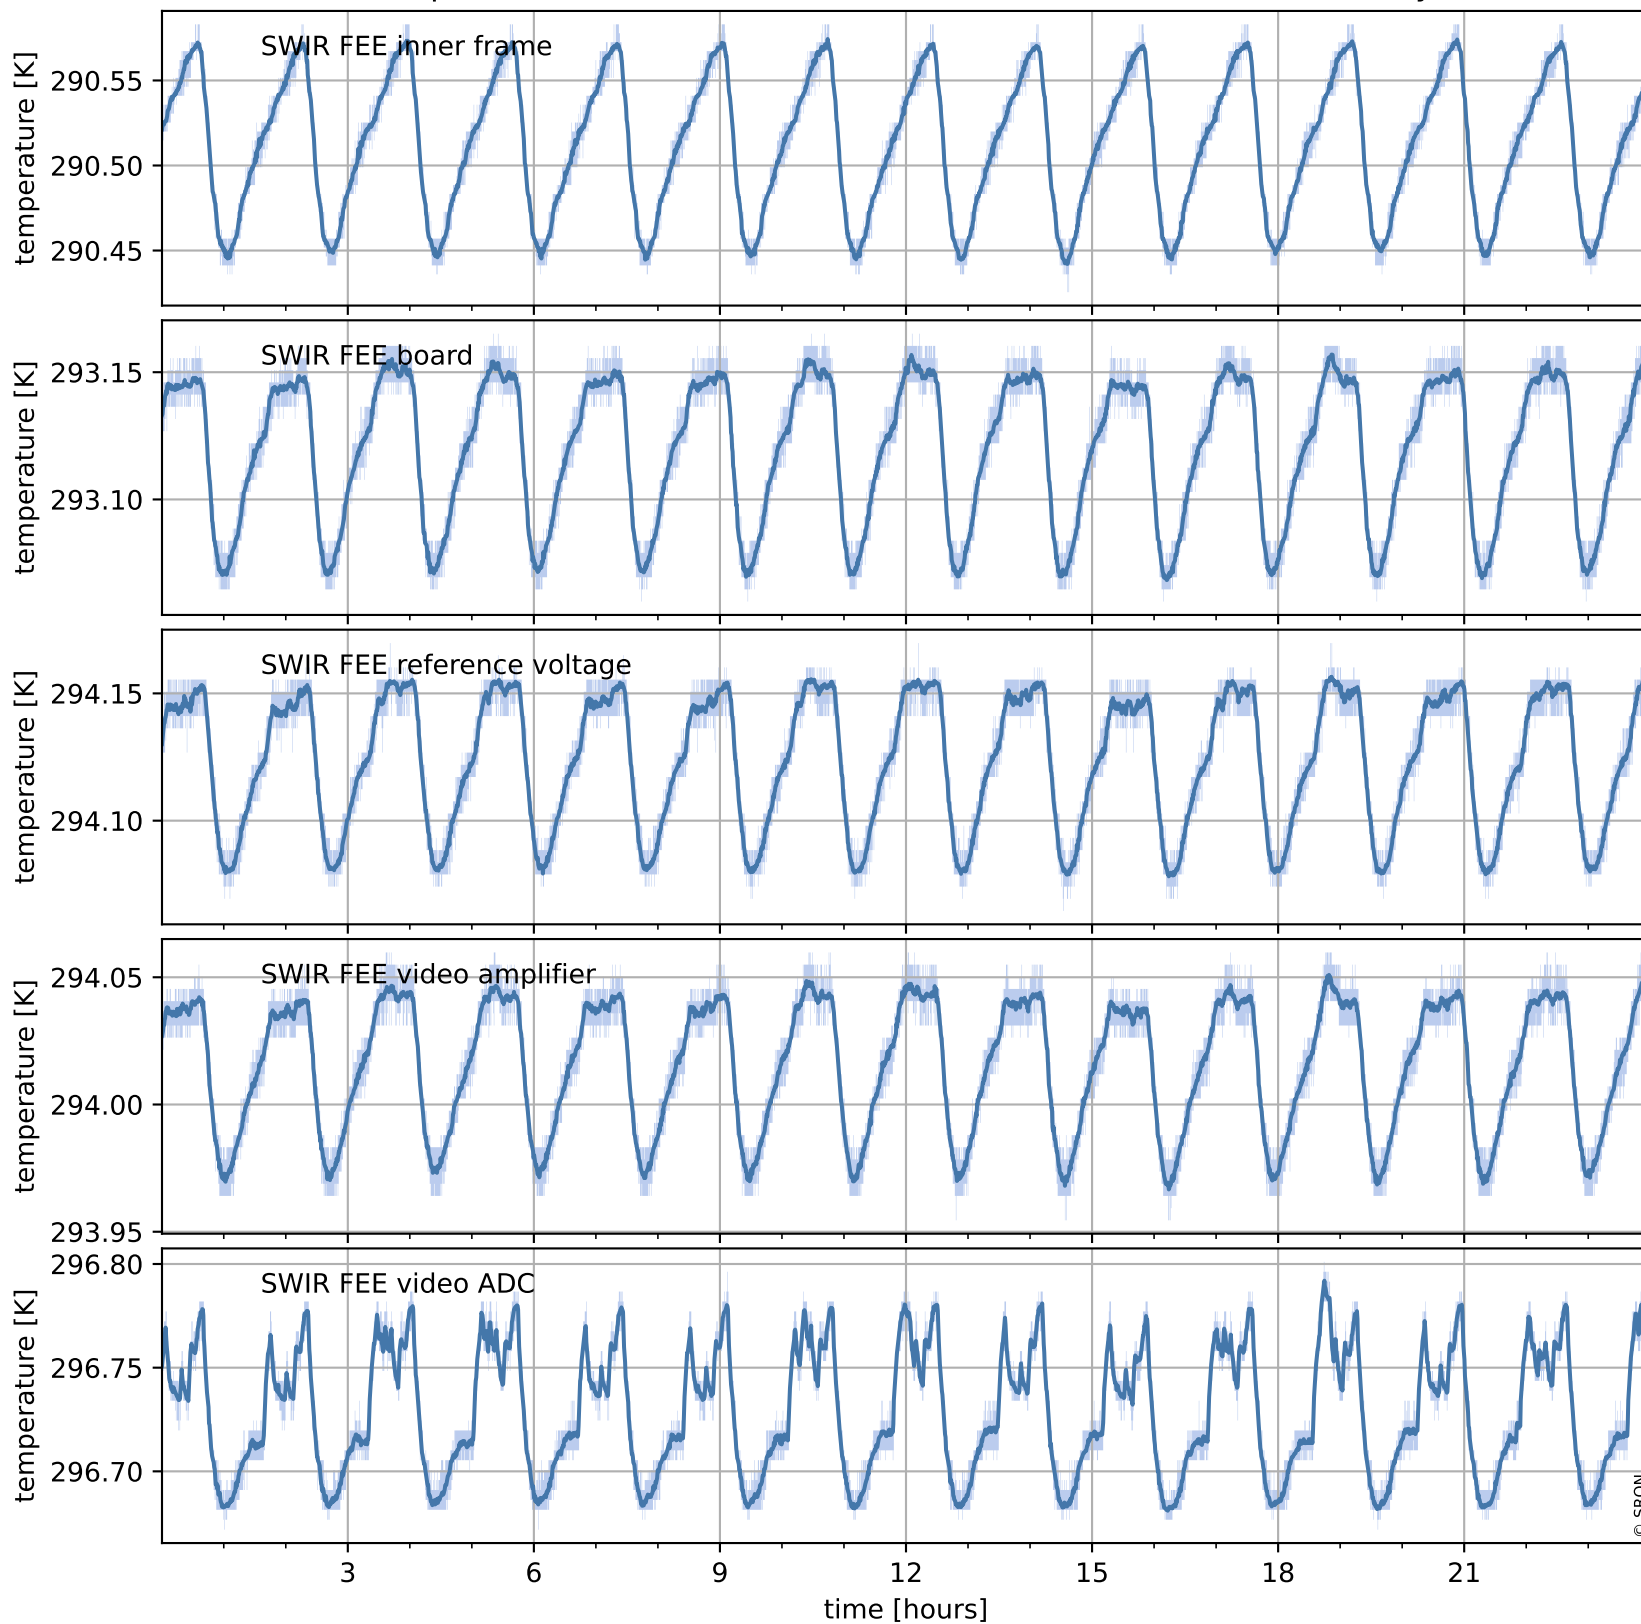

Tropomi SWIR housekeeping data

orbits : [15601, 15615]
coverage : 2020-10-17 / 2020-10-18
created : 2023-08-21T09:04:41

Temperature of sensors relevant for SWIR (one day)

Tropomi SWIR housekeeping data

orbits : [15131, 15615]
coverage : 2020-09-13 / 2020-10-18
created : 2023-08-21T09:04:42

Temperature of sensors relevant for SWIR (last month)

Tropomi SWIR housekeeping data

orbits : [15601, 15615]
coverage : 2020-10-17 / 2020-10-18
created : 2023-08-21T09:04:42

Current and duty cycle of 3 heaters relevant for SWIR (one day)

Tropomi SWIR housekeeping data

orbits : [15131, 15615]
coverage : 2020-09-13 / 2020-10-18
created : 2023-08-21T09:04:42

Current and duty cycle of 3 heaters relevant for SWIR (last month)

Tropomi SWIR housekeeping data

orbits : [15601, 15615]
coverage : 2020-10-17 / 2020-10-18
created : 2023-08-21T09:04:43

Temperature of sensors at the SWIR front-end electronics (one day)

Tropomi SWIR housekeeping data

orbits : [15131, 15615]
coverage : 2020-09-13 / 2020-10-18
created : 2023-08-21T09:04:43