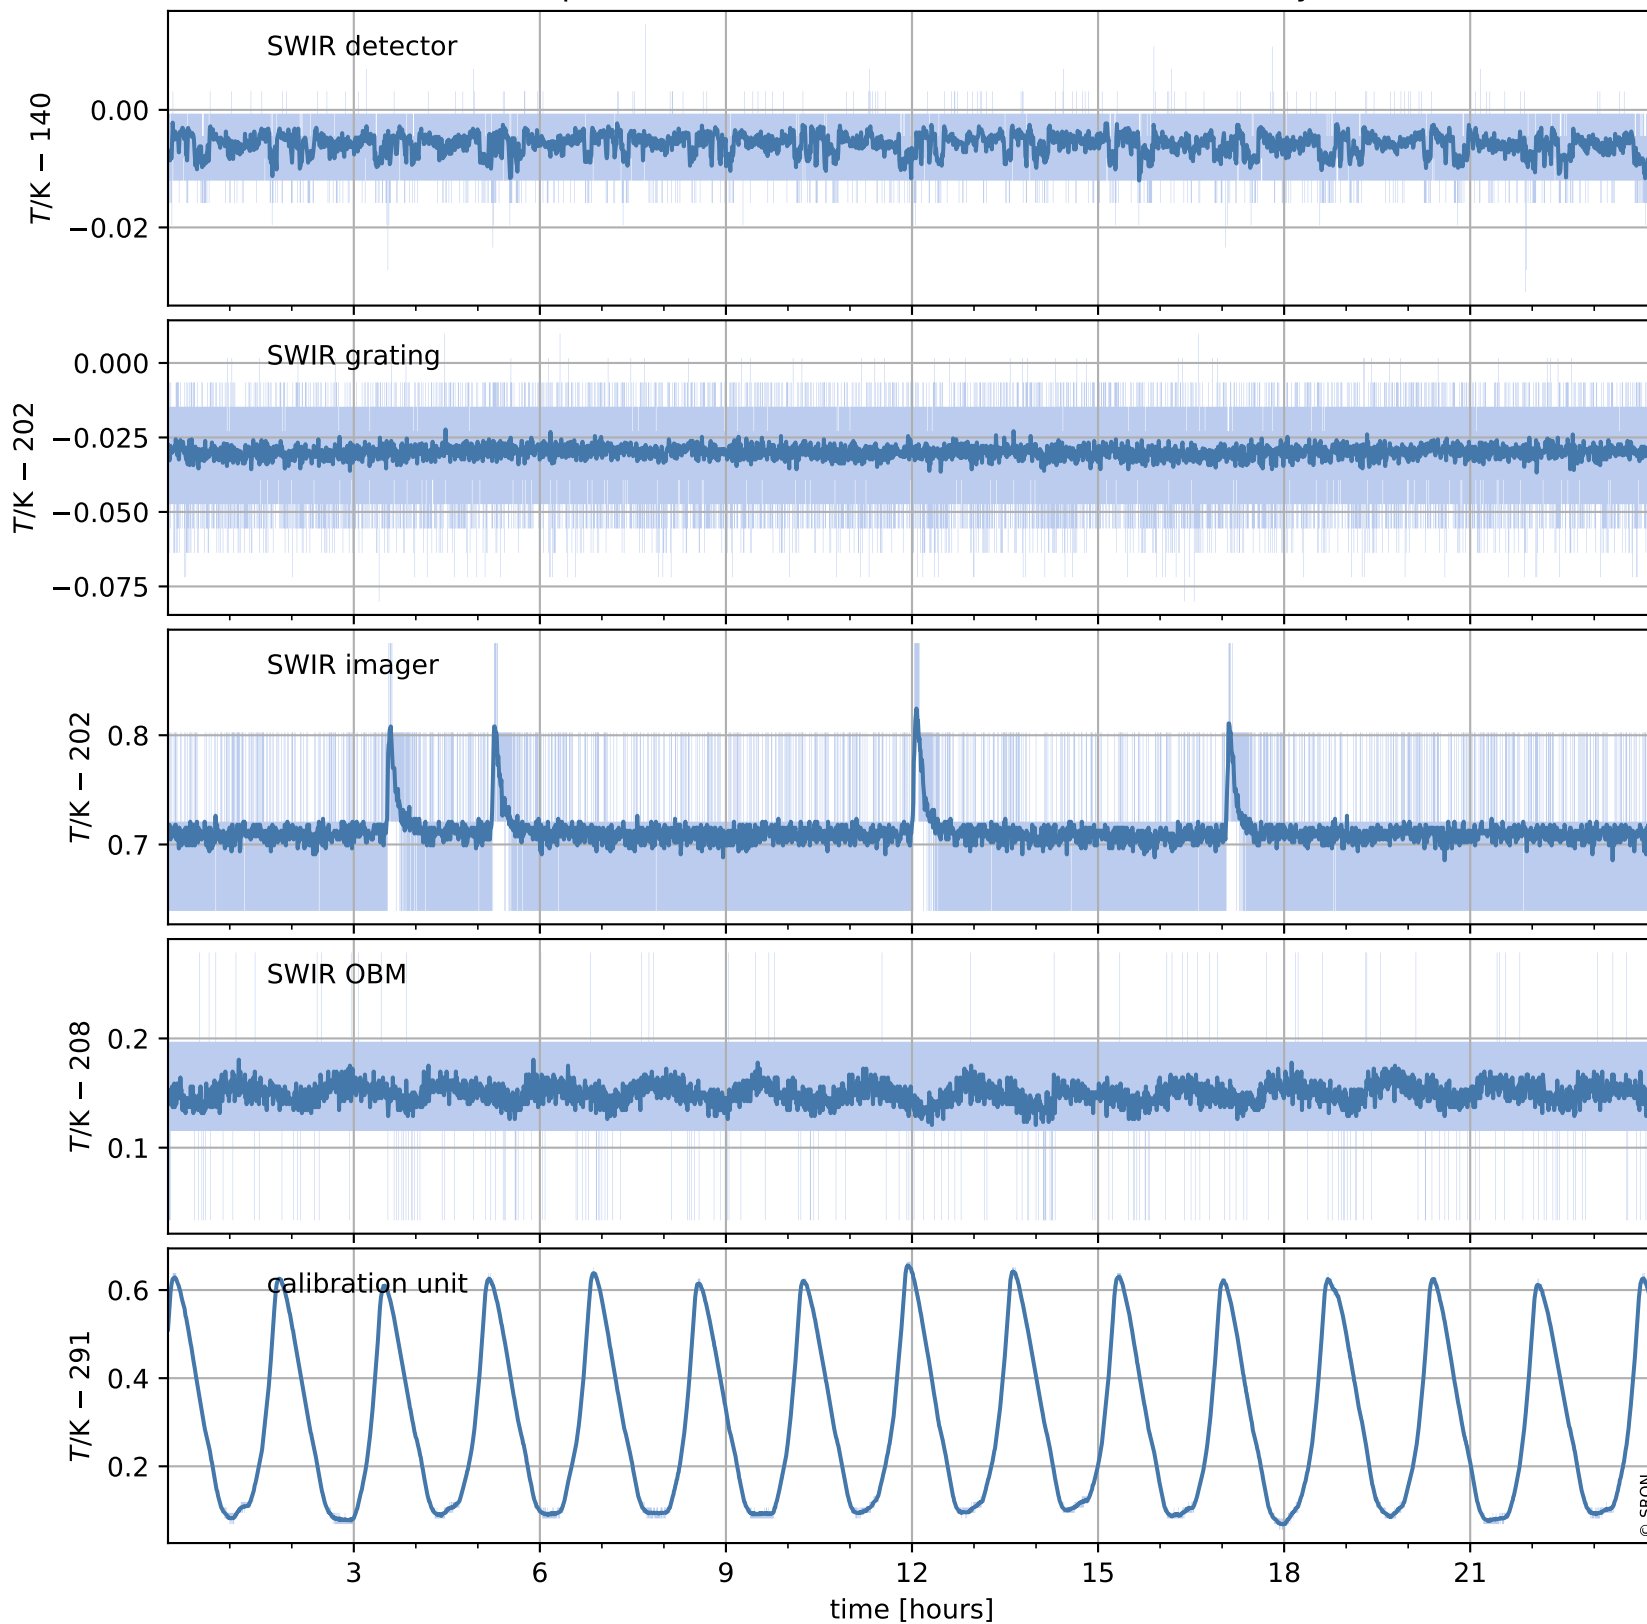

Tropomi SWIR housekeeping data

orbits : [15601, 15615]
coverage : 2020-10-17 / 2020-10-18
created : 2023-08-21T09:04:41

Temperature of sensors relevant for SWIR (one day)

Tropomi SWIR housekeeping data

orbits : [15131, 15615]
coverage : 2020-09-13 / 2020-10-18
created : 2023-08-21T09:04:42

Temperature of sensors relevant for SWIR (last month)

Tropomi SWIR housekeeping data

orbits : [15601, 15615]
coverage : 2020-10-17 / 2020-10-18
created : 2023-08-21T09:04:42

Current and duty cycle of 3 heaters relevant for SWIR (one day)