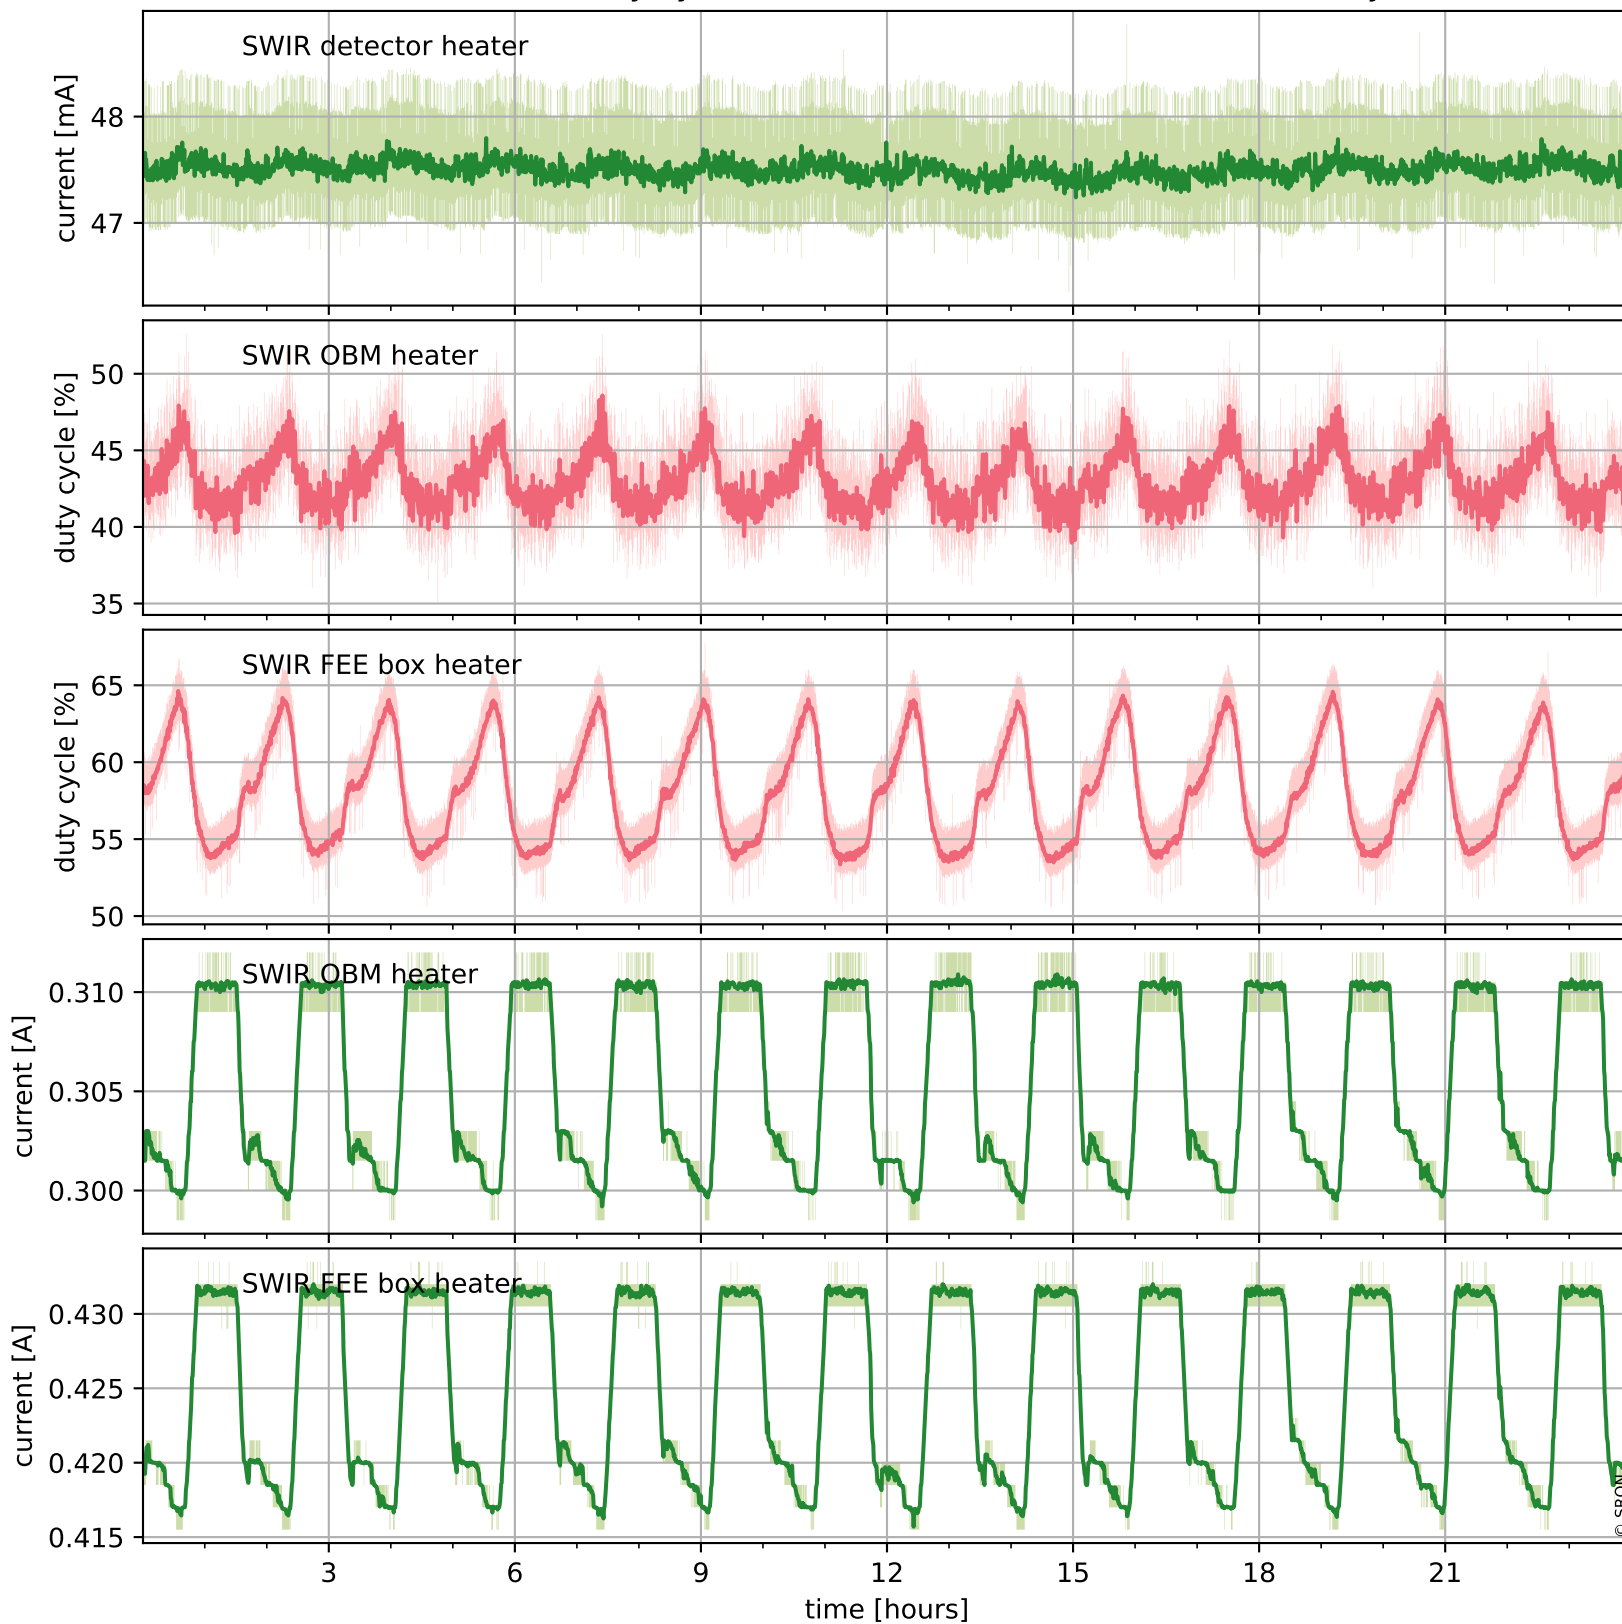

Tropomi SWIR housekeeping data

orbits : [15601, 15615]
coverage : 2020-10-17 / 2020-10-18
created : 2023-08-21T09:04:41

Temperature of sensors relevant for SWIR (one day)

Tropomi SWIR housekeeping data

orbits : [15131, 15615]
coverage : 2020-09-13 / 2020-10-18
created : 2023-08-21T09:04:42

Temperature of sensors relevant for SWIR (last month)

Tropomi SWIR housekeeping data

orbits : [15601, 15615]
coverage : 2020-10-17 / 2020-10-18
created : 2023-08-21T09:04:42

Current and duty cycle of 3 heaters relevant for SWIR (one day)

Tropomi SWIR housekeeping data

orbits : [15131, 15615]
coverage : 2020-09-13 / 2020-10-18
created : 2023-08-21T09:04:42

Current and duty cycle of 3 heaters relevant for SWIR (last month)

Tropomi SWIR housekeeping data

orbits : [15601, 15615]
coverage : 2020-10-17 / 2020-10-18
created : 2023-08-21T09:04:43

Temperature of sensors at the SWIR front-end electronics (one day)

Tropomi SWIR housekeeping data

orbits : [15131, 15615]
coverage : 2020-09-13 / 2020-10-18
created : 2023-08-21T09:04:43