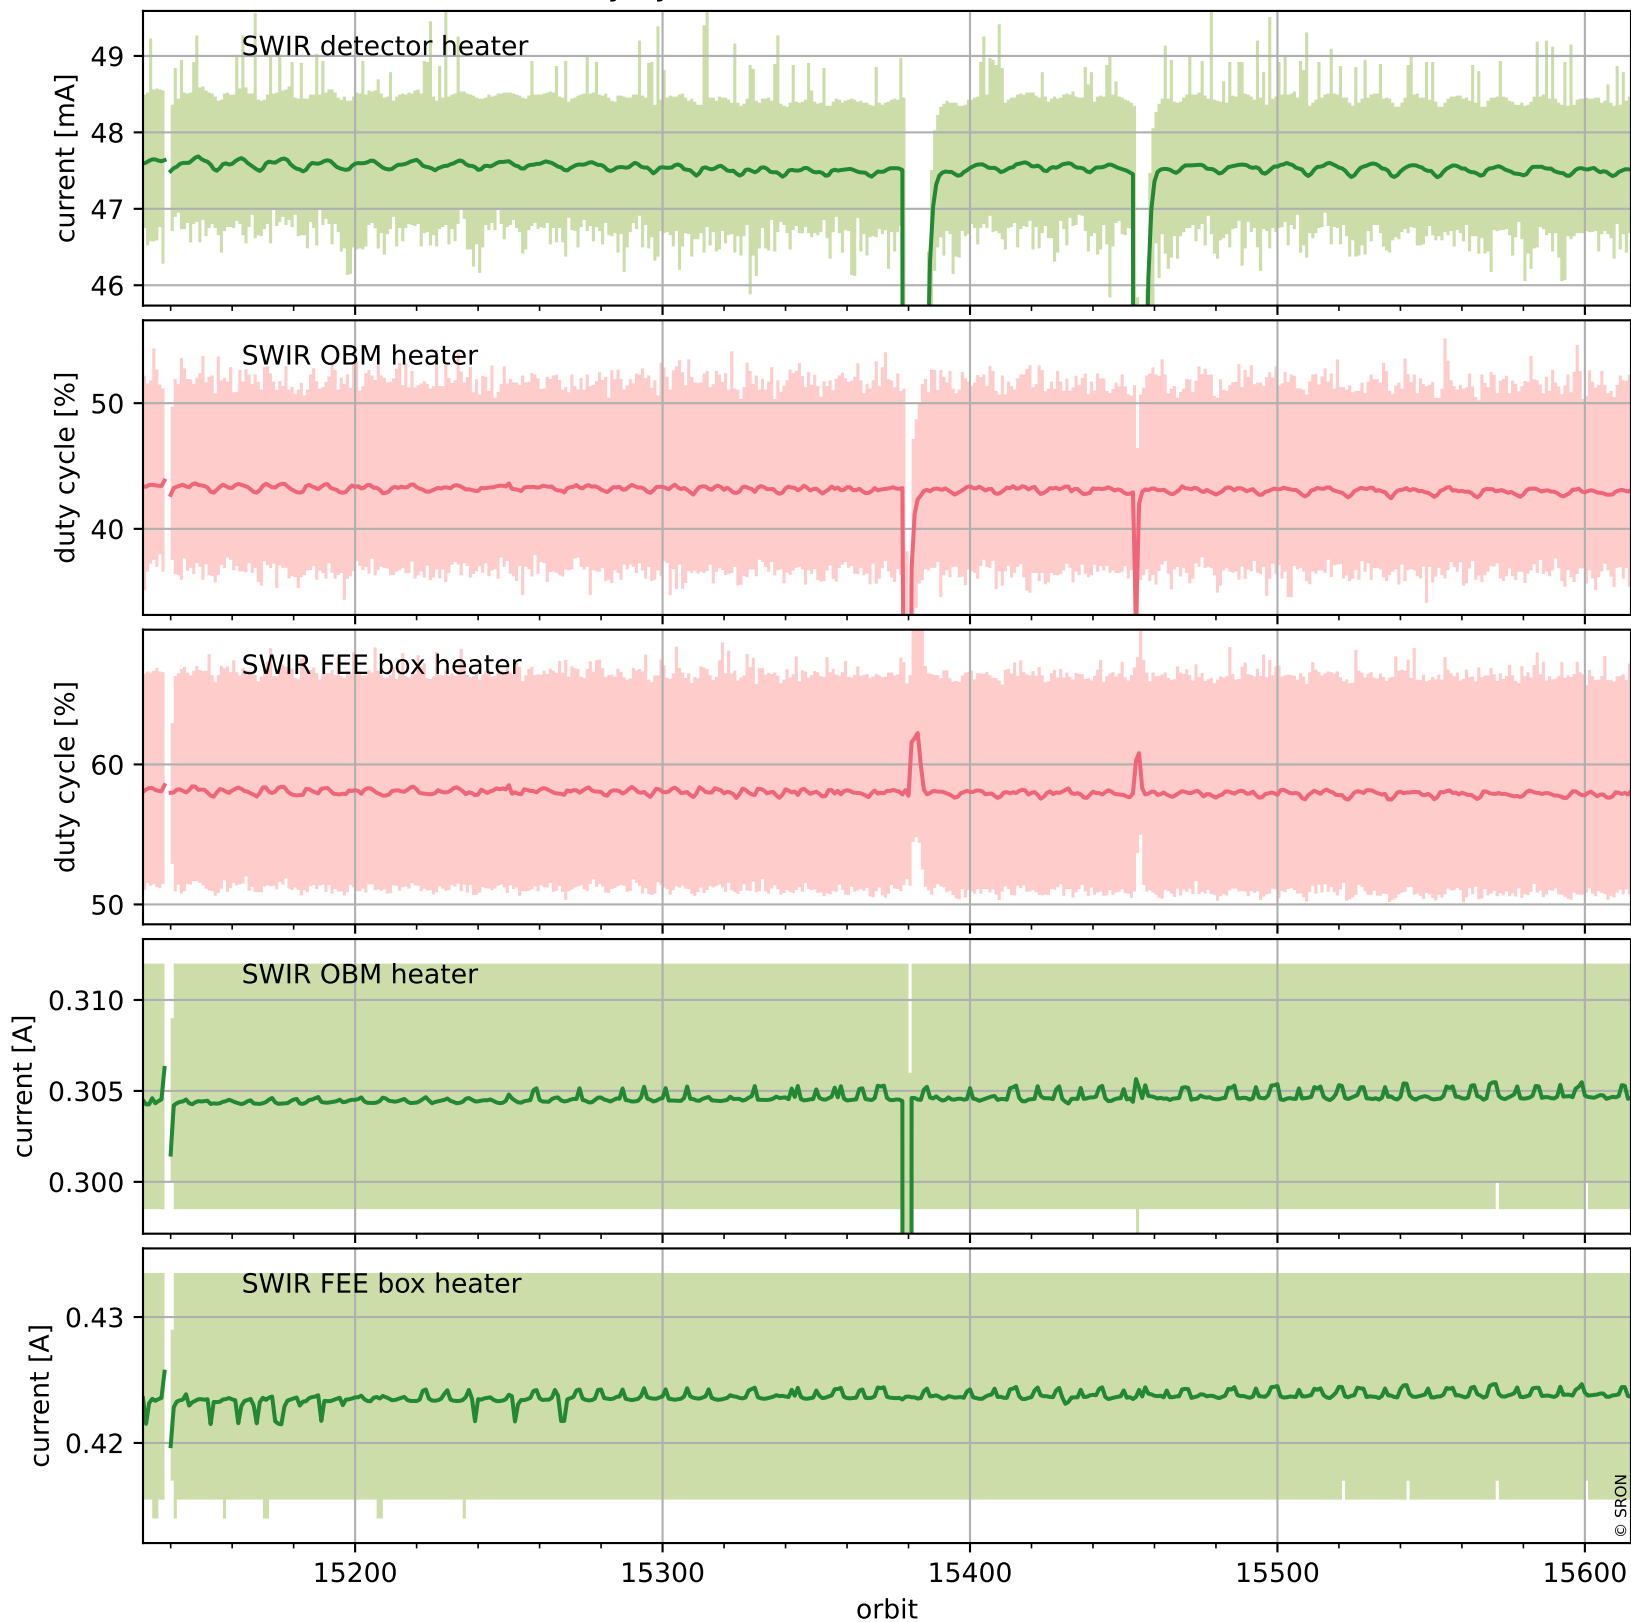

Tropomi SWIR housekeeping data

orbits : [15601, 15615]
coverage : 2020-10-17 / 2020-10-18
created : 2023-08-21T09:04:41

Temperature of sensors relevant for SWIR (one day)

Tropomi SWIR housekeeping data

orbits : [15131, 15615]
coverage : 2020-09-13 / 2020-10-18
created : 2023-08-21T09:04:42

Temperature of sensors relevant for SWIR (last month)

Tropomi SWIR housekeeping data

orbits : [15601, 15615]
coverage : 2020-10-17 / 2020-10-18
created : 2023-08-21T09:04:42

Current and duty cycle of 3 heaters relevant for SWIR (one day)

Tropomi SWIR housekeeping data

orbits : [15131, 15615]
coverage : 2020-09-13 / 2020-10-18
created : 2023-08-21T09:04:42

Current and duty cycle of 3 heaters relevant for SWIR (last month)

Tropomi SWIR housekeeping data

orbits : [15601, 15615]
coverage : 2020-10-17 / 2020-10-18
created : 2023-08-21T09:04:43

Temperature of sensors at the SWIR front-end electronics (one day)

Tropomi SWIR housekeeping data

orbits : [15131, 15615]
coverage : 2020-09-13 / 2020-10-18
created : 2023-08-21T09:04:43