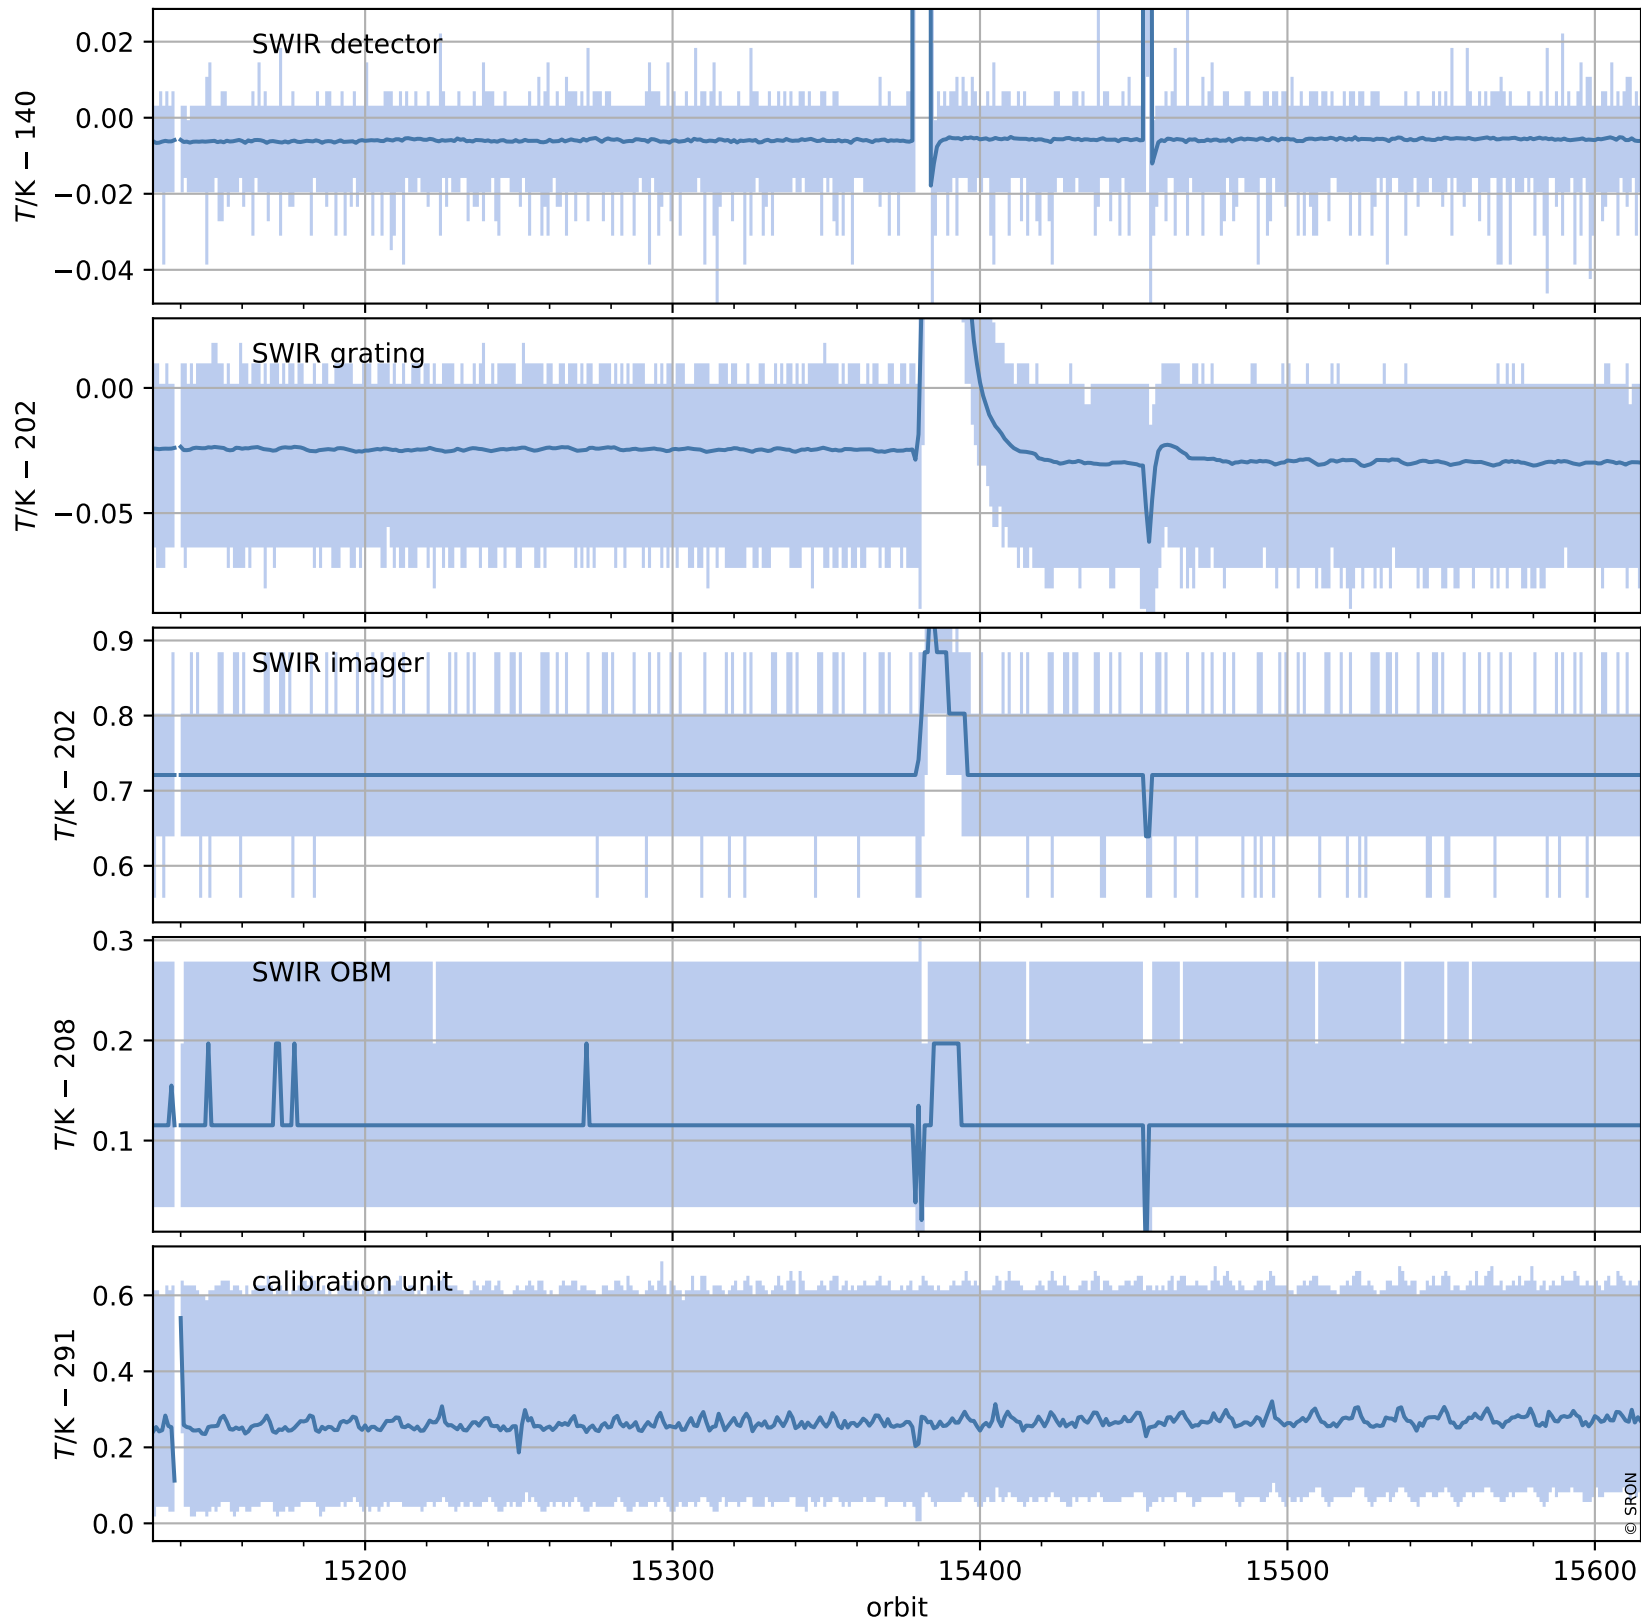

Tropomi SWIR housekeeping data

orbits : [15601, 15615]
coverage : 2020-10-17 / 2020-10-18
created : 2023-08-21T09:04:41

Temperature of sensors relevant for SWIR (one day)

Tropomi SWIR housekeeping data

orbits : [15131, 15615]
coverage : 2020-09-13 / 2020-10-18
created : 2023-08-21T09:04:42

Temperature of sensors relevant for SWIR (last month)

Tropomi SWIR housekeeping data

orbits : [15601, 15615]
coverage : 2020-10-17 / 2020-10-18
created : 2023-08-21T09:04:42

Current and duty cycle of 3 heaters relevant for SWIR (one day)

Tropomi SWIR housekeeping data

orbits : [15131, 15615]
coverage : 2020-09-13 / 2020-10-18
created : 2023-08-21T09:04:42

Current and duty cycle of 3 heaters relevant for SWIR (last month)

Tropomi SWIR housekeeping data

orbits : [15601, 15615]
coverage : 2020-10-17 / 2020-10-18
created : 2023-08-21T09:04:43

Temperature of sensors at the SWIR front-end electronics (one day)

Tropomi SWIR housekeeping data

orbits : [15131, 15615]
coverage : 2020-09-13 / 2020-10-18
created : 2023-08-21T09:04:43