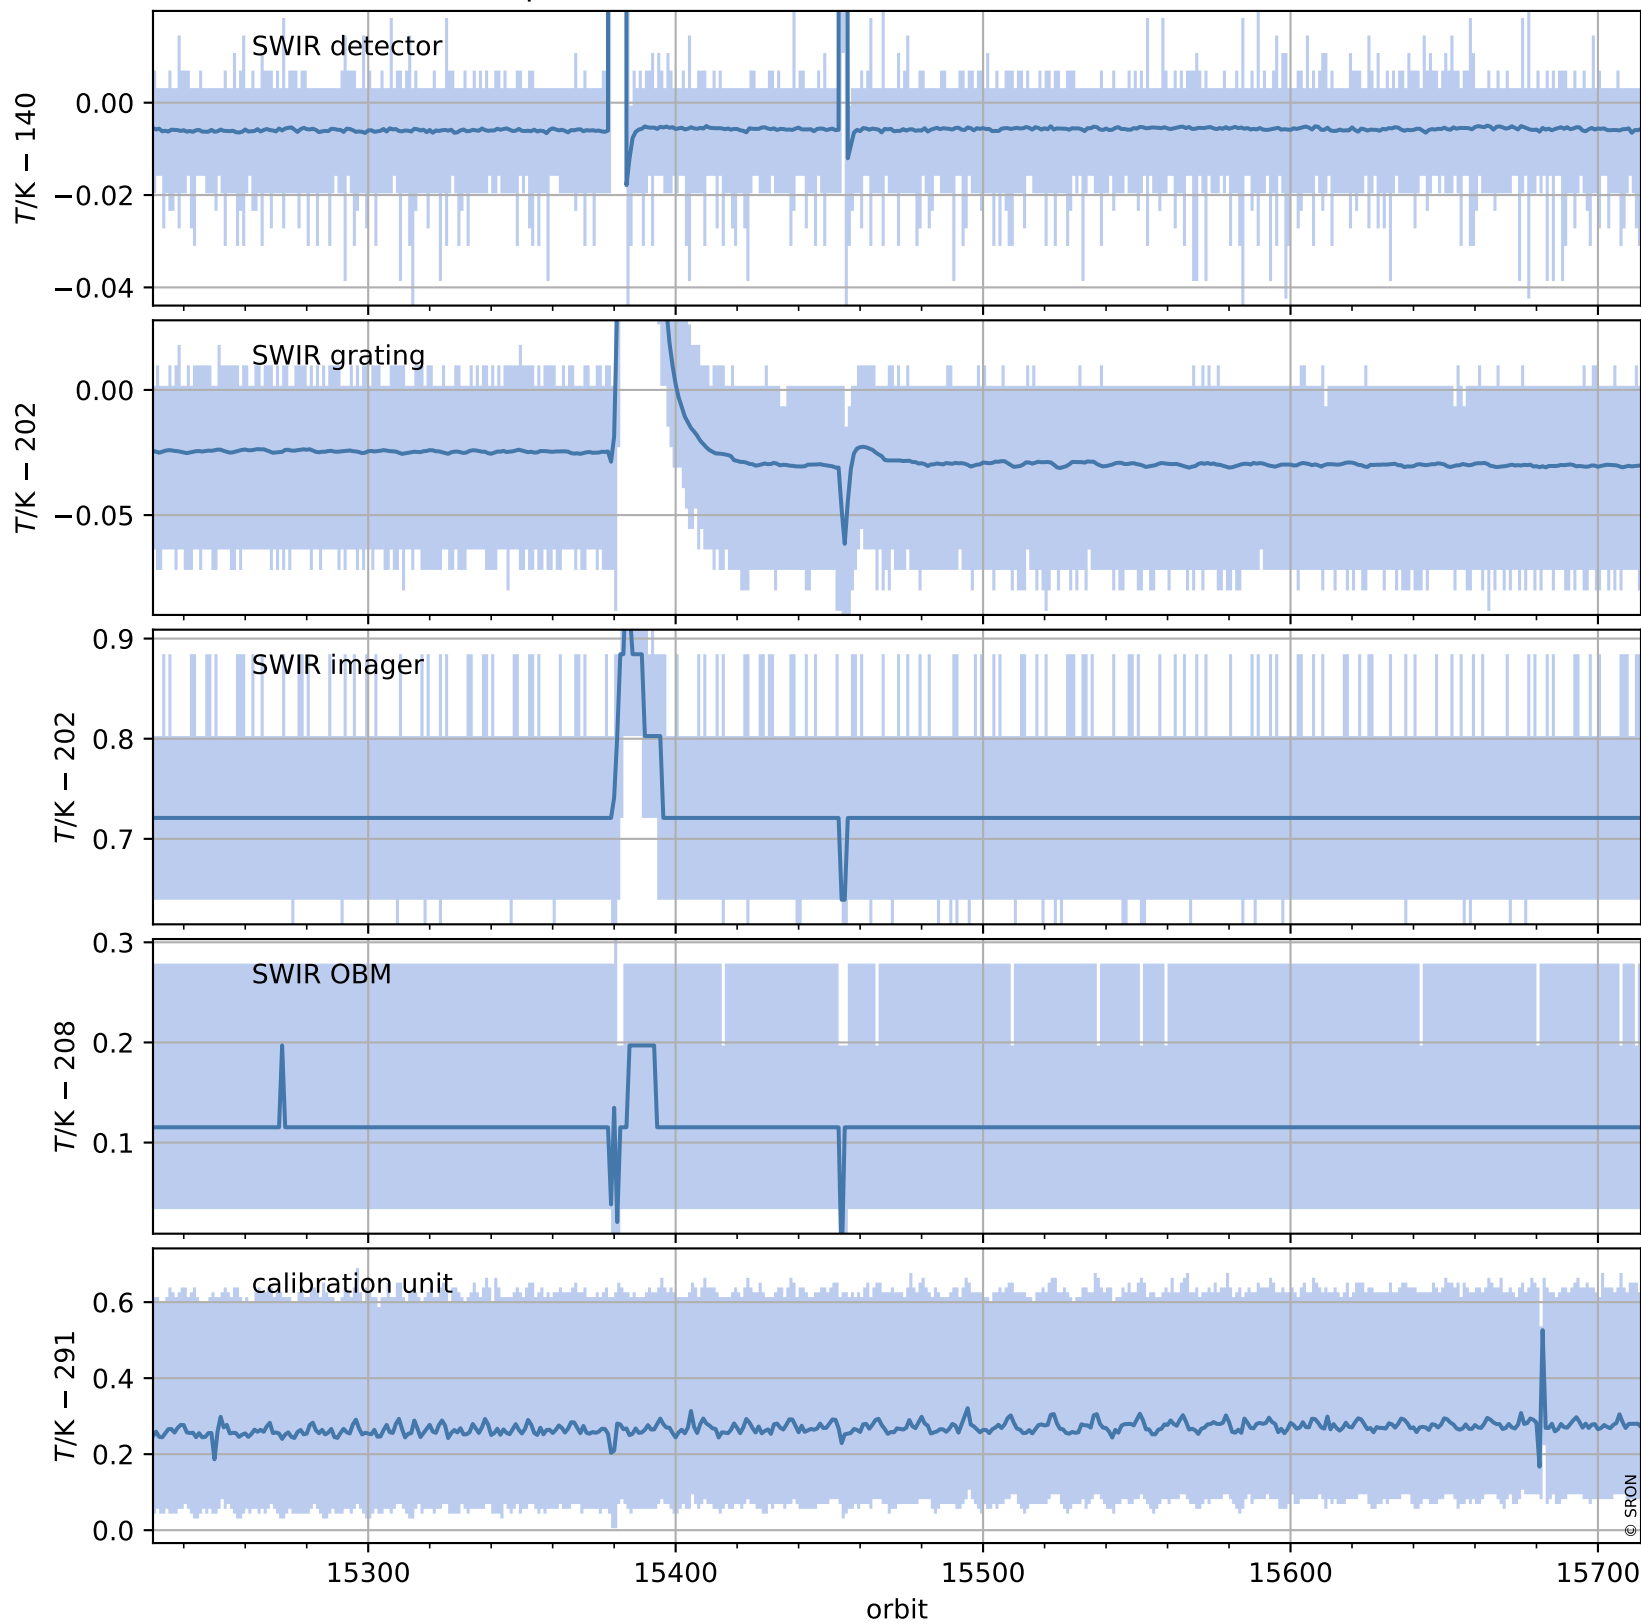

# Tropomi SWIR housekeeping data

orbits : [15701, 15714]  
coverage : 2020-10-24 / 2020-10-25  
created : 2023-08-21T09:04:57

## Temperature of sensors relevant for SWIR (one day)

# Tropomi SWIR housekeeping data

orbits : [15230, 15714]  
coverage : 2020-09-20 / 2020-10-25  
created : 2023-08-21T09:04:58

## Temperature of sensors relevant for SWIR (last month)