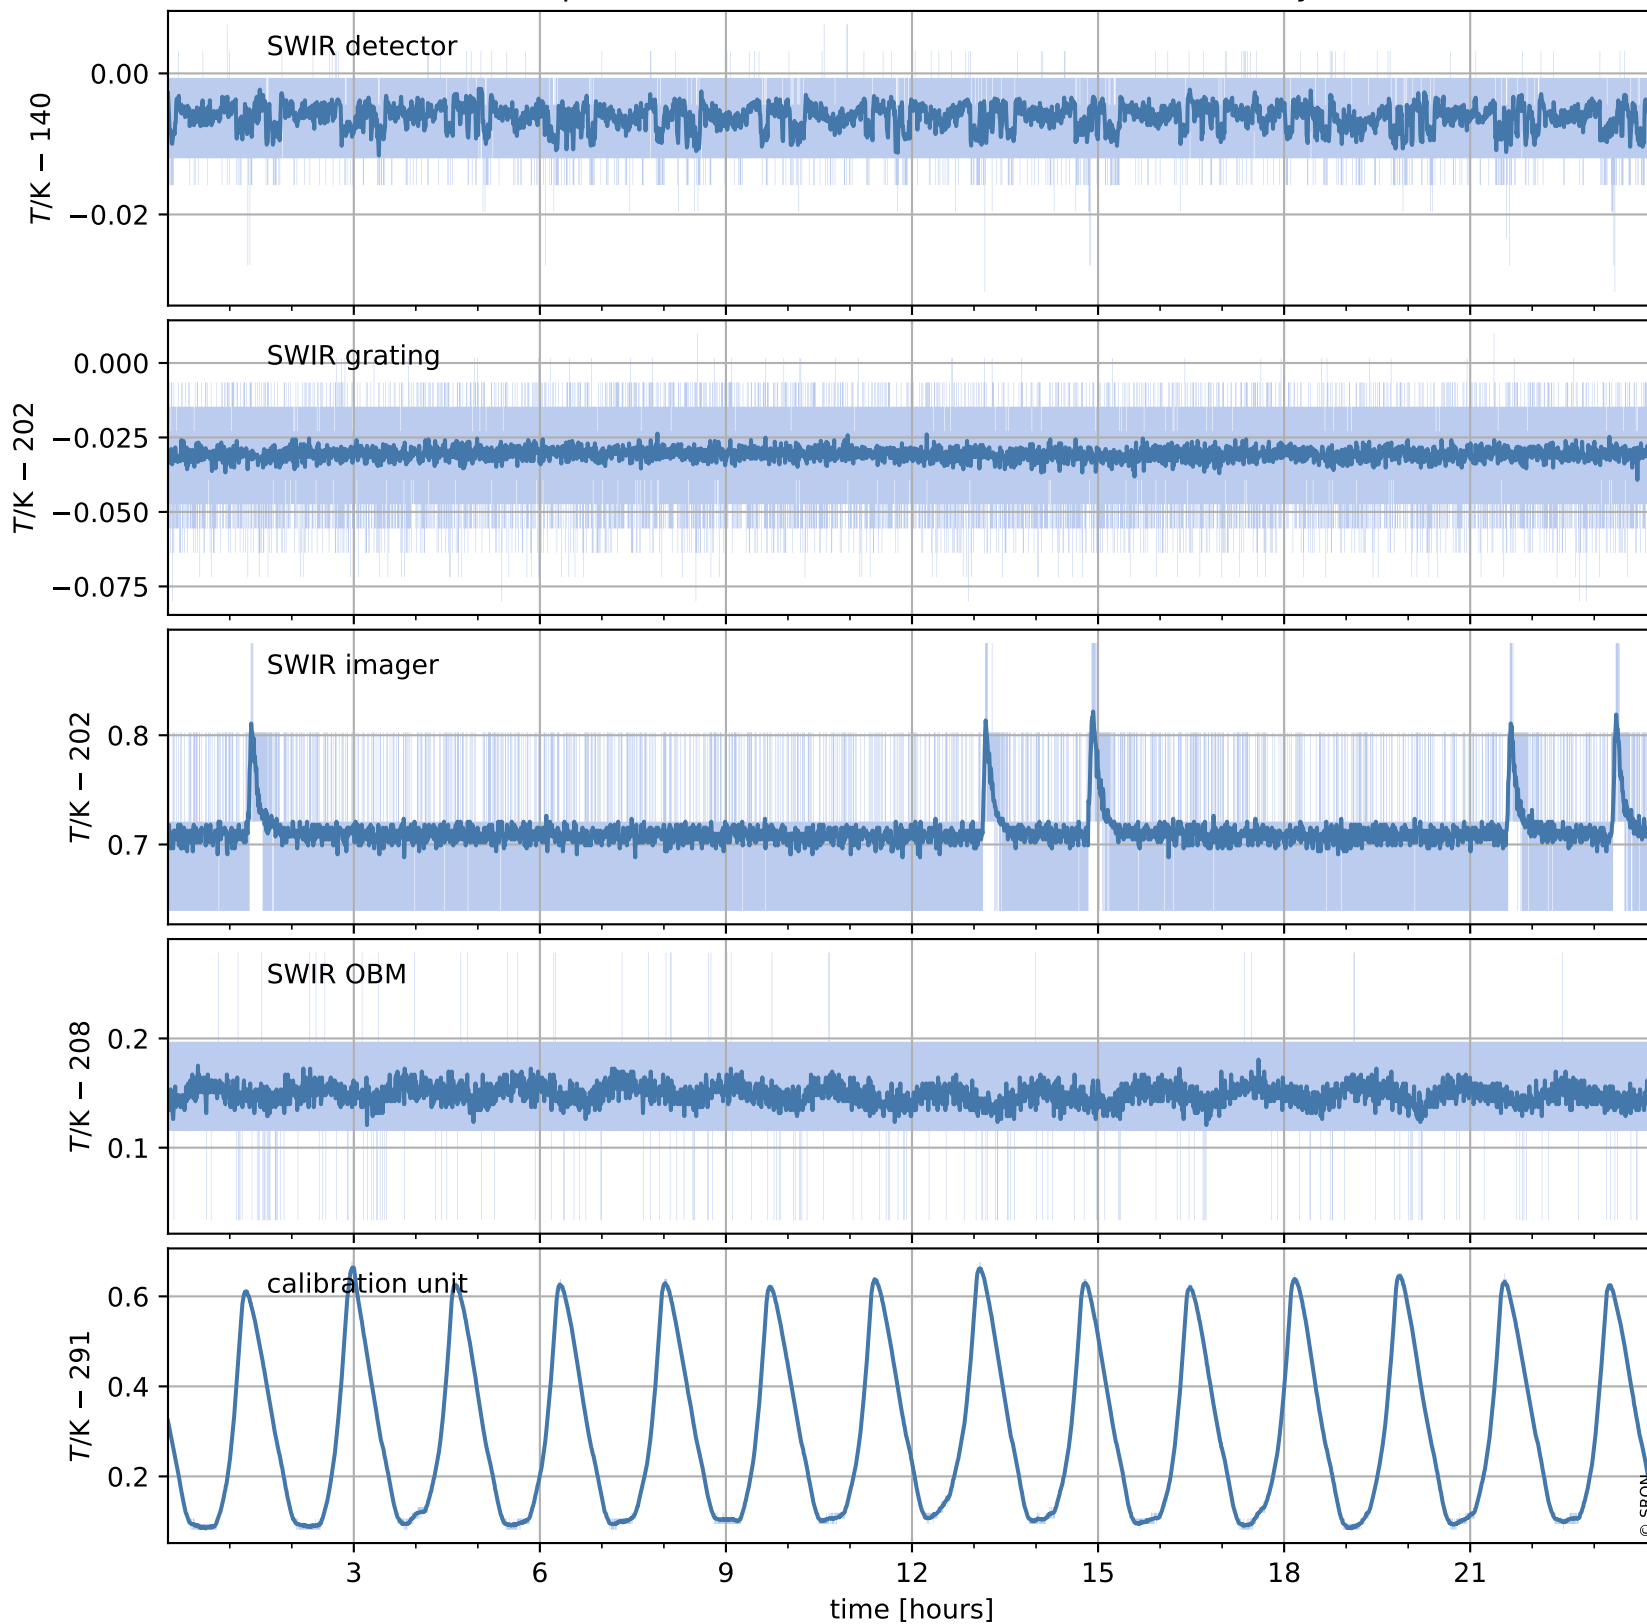

# Tropomi SWIR housekeeping data

orbits : [15701, 15714]  
coverage : 2020-10-24 / 2020-10-25  
created : 2023-08-21T09:04:57

## Temperature of sensors relevant for SWIR (one day)

## Temperature of sensors relevant for SWIR (last month)