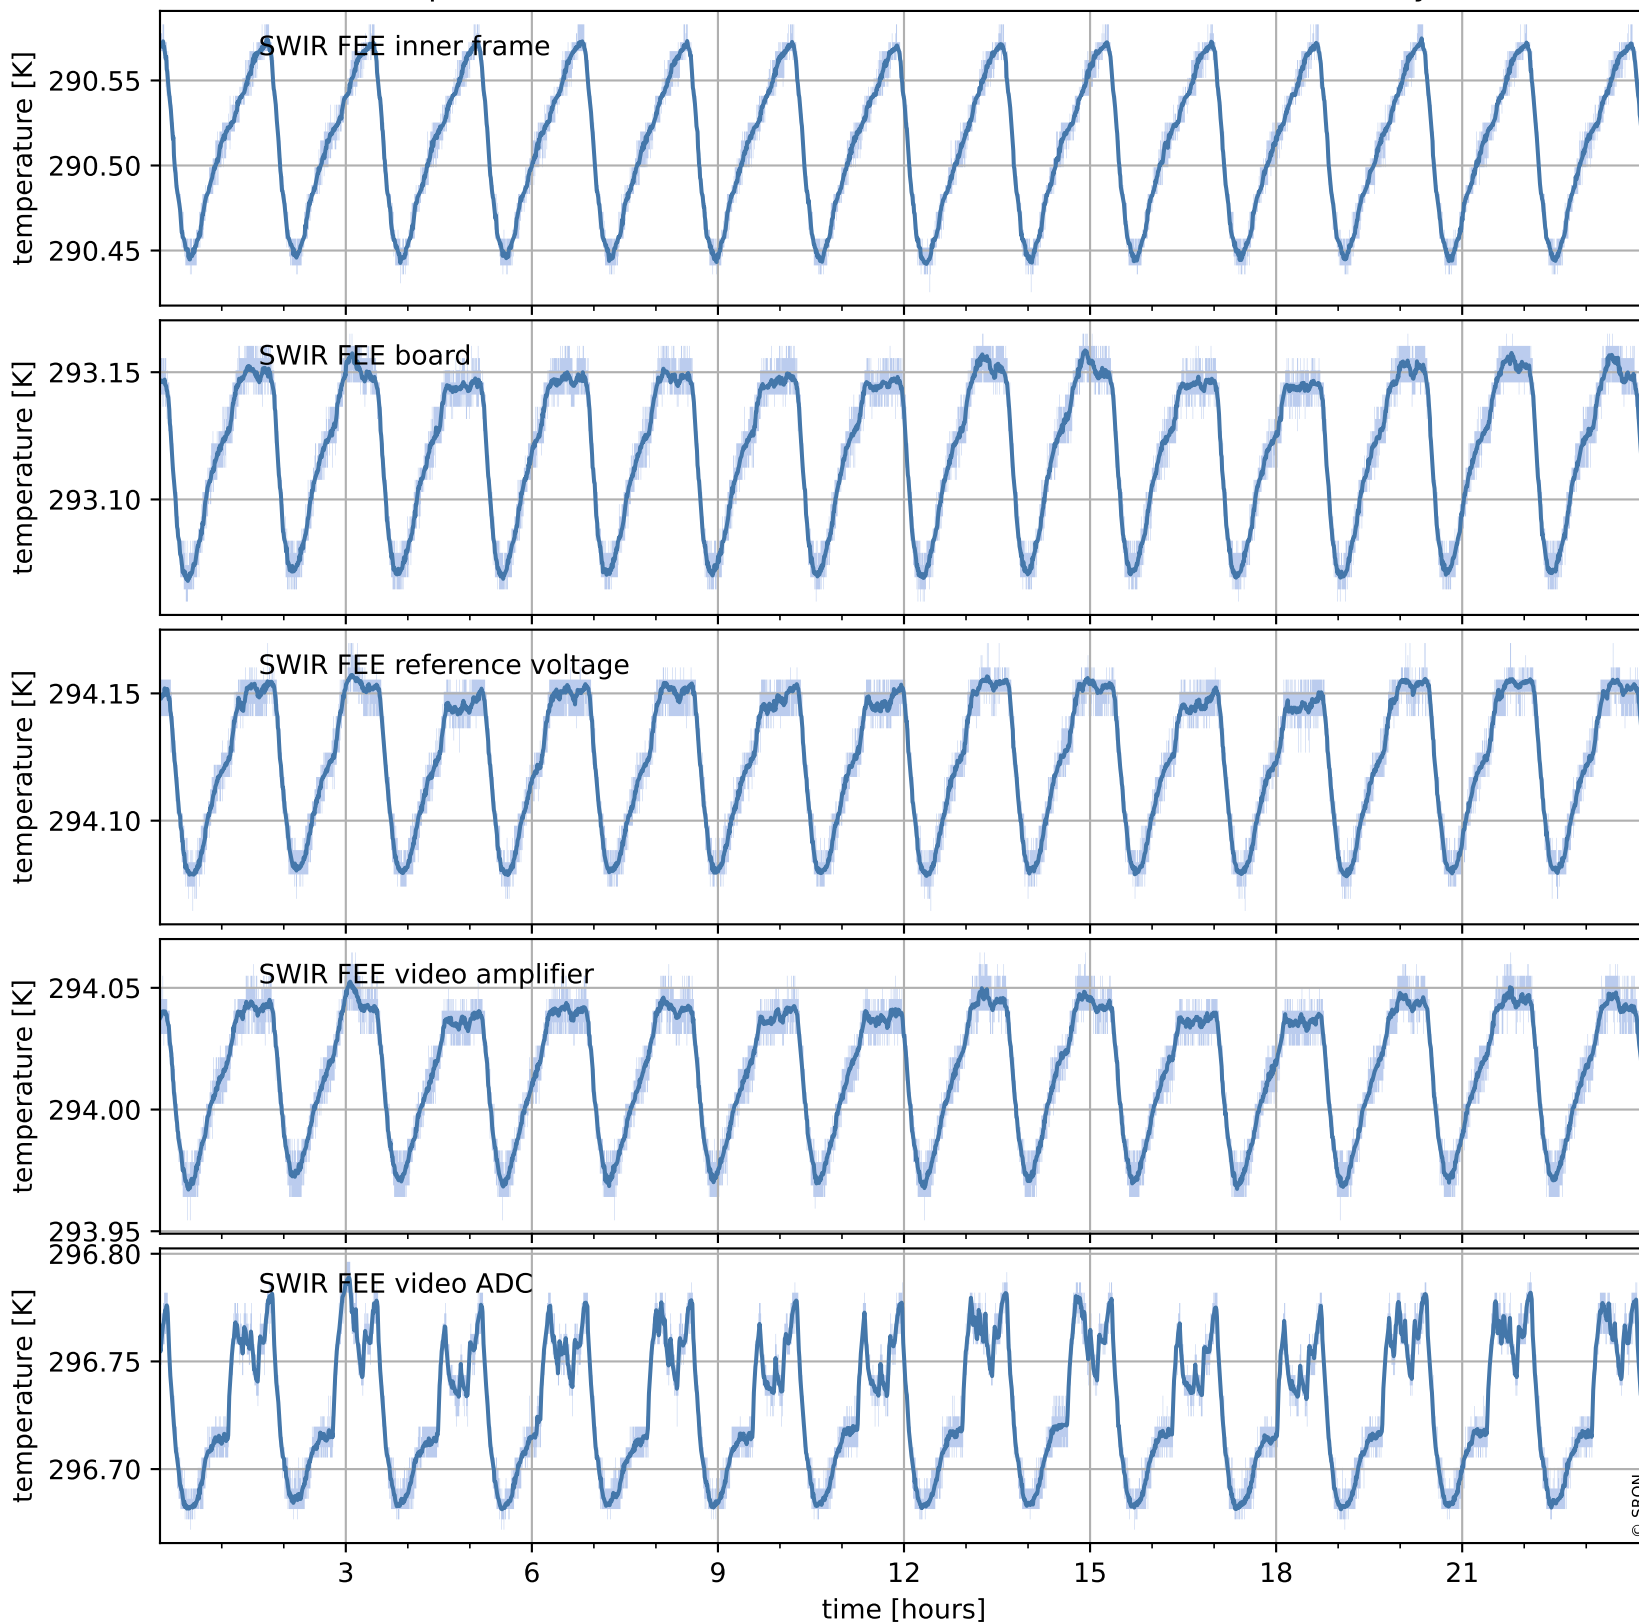

Tropomi SWIR housekeeping data

orbits : [15701, 15714]
coverage : 2020-10-24 / 2020-10-25
created : 2023-08-21T09:04:59

Temperature of sensors at the SWIR front-end electronics (one day)