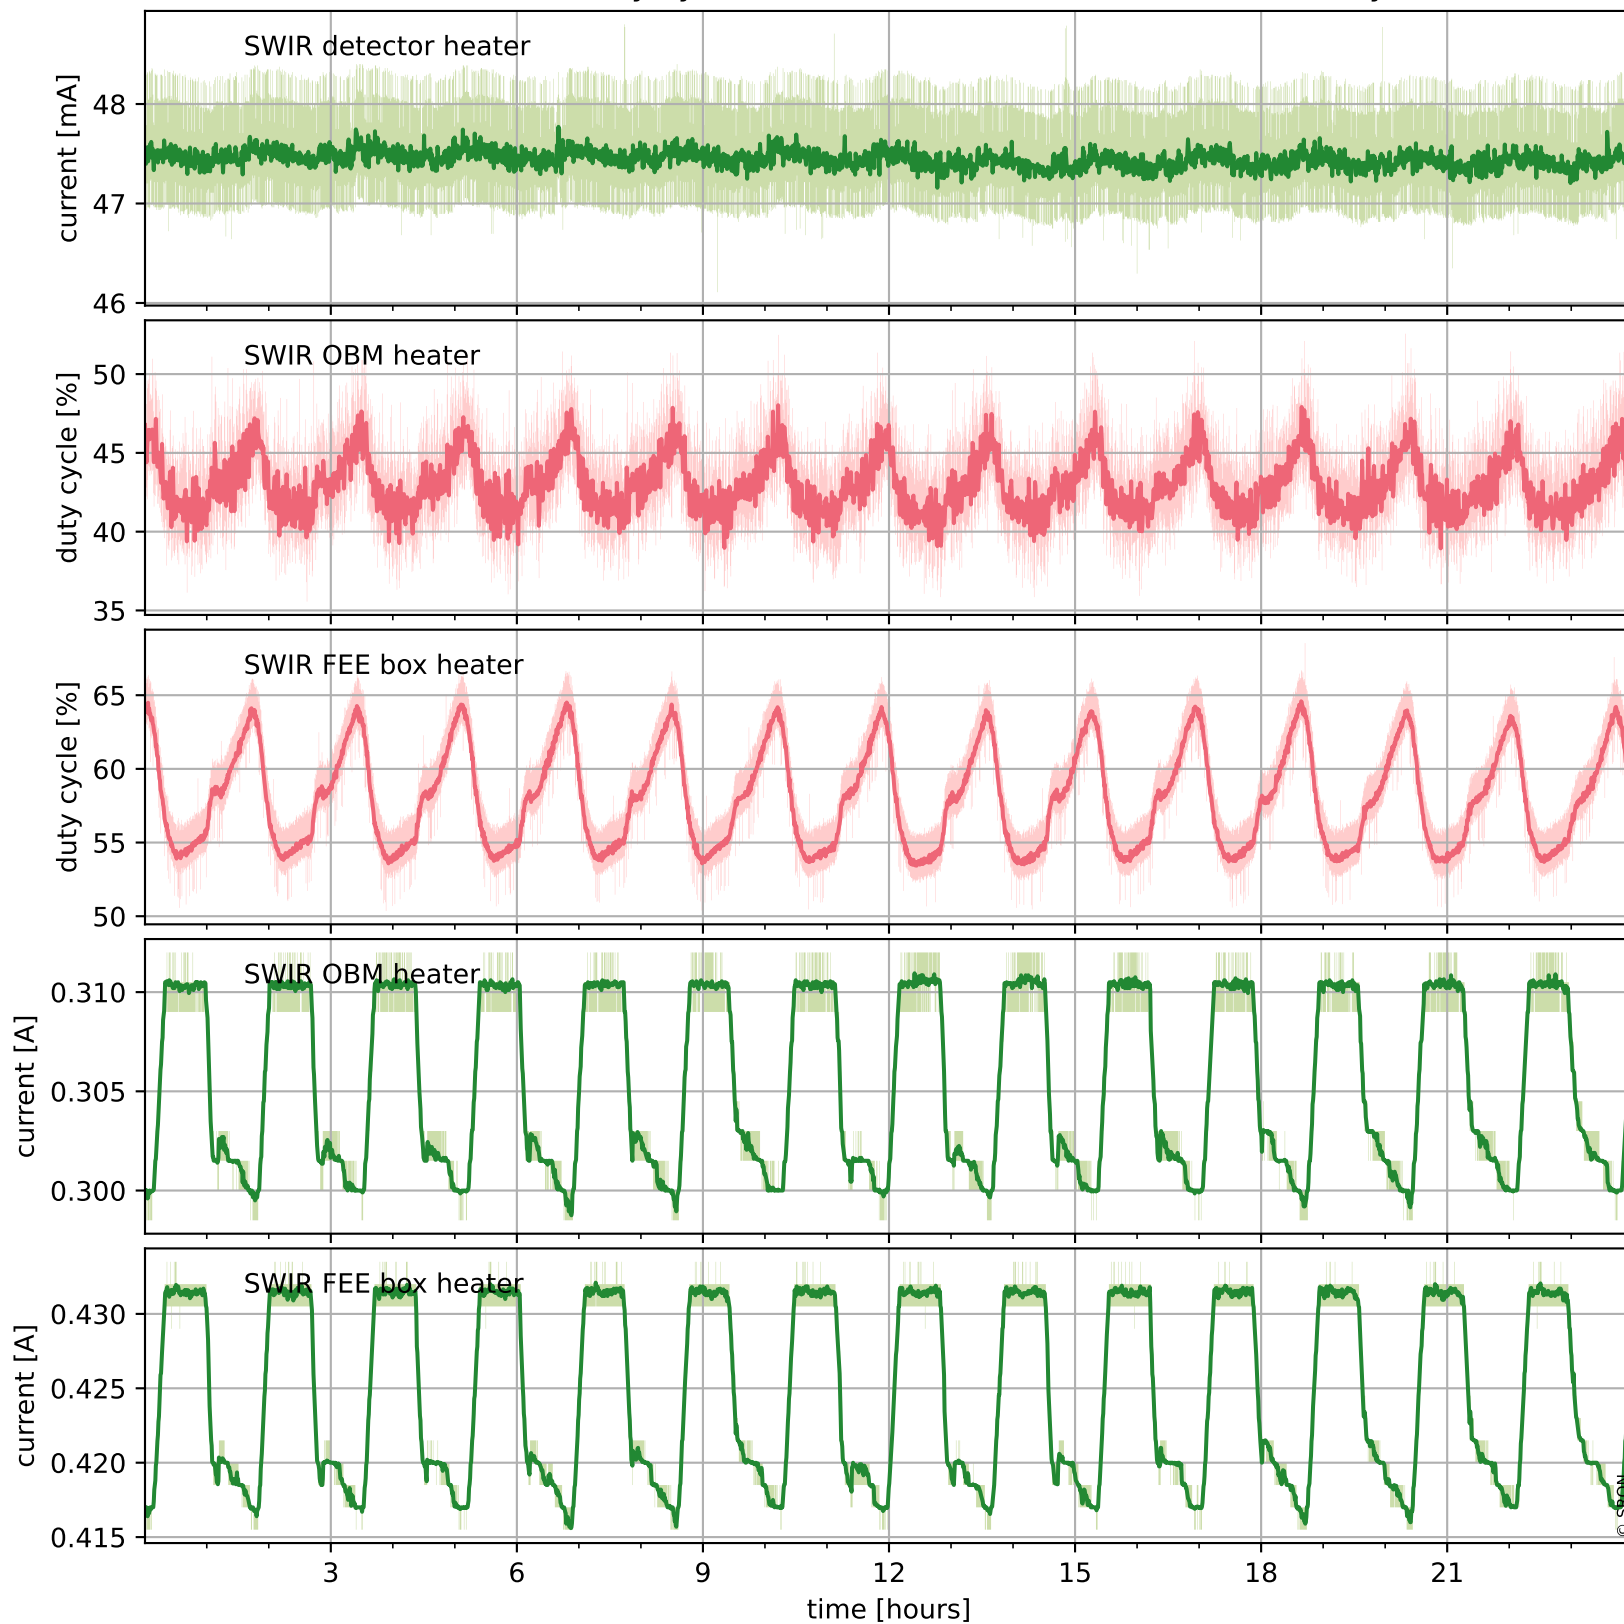

Tropomi SWIR housekeeping data

orbits : [15701, 15714]
coverage : 2020-10-24 / 2020-10-25
created : 2023-08-21T09:04:58

Current and duty cycle of 3 heaters relevant for SWIR (one day)