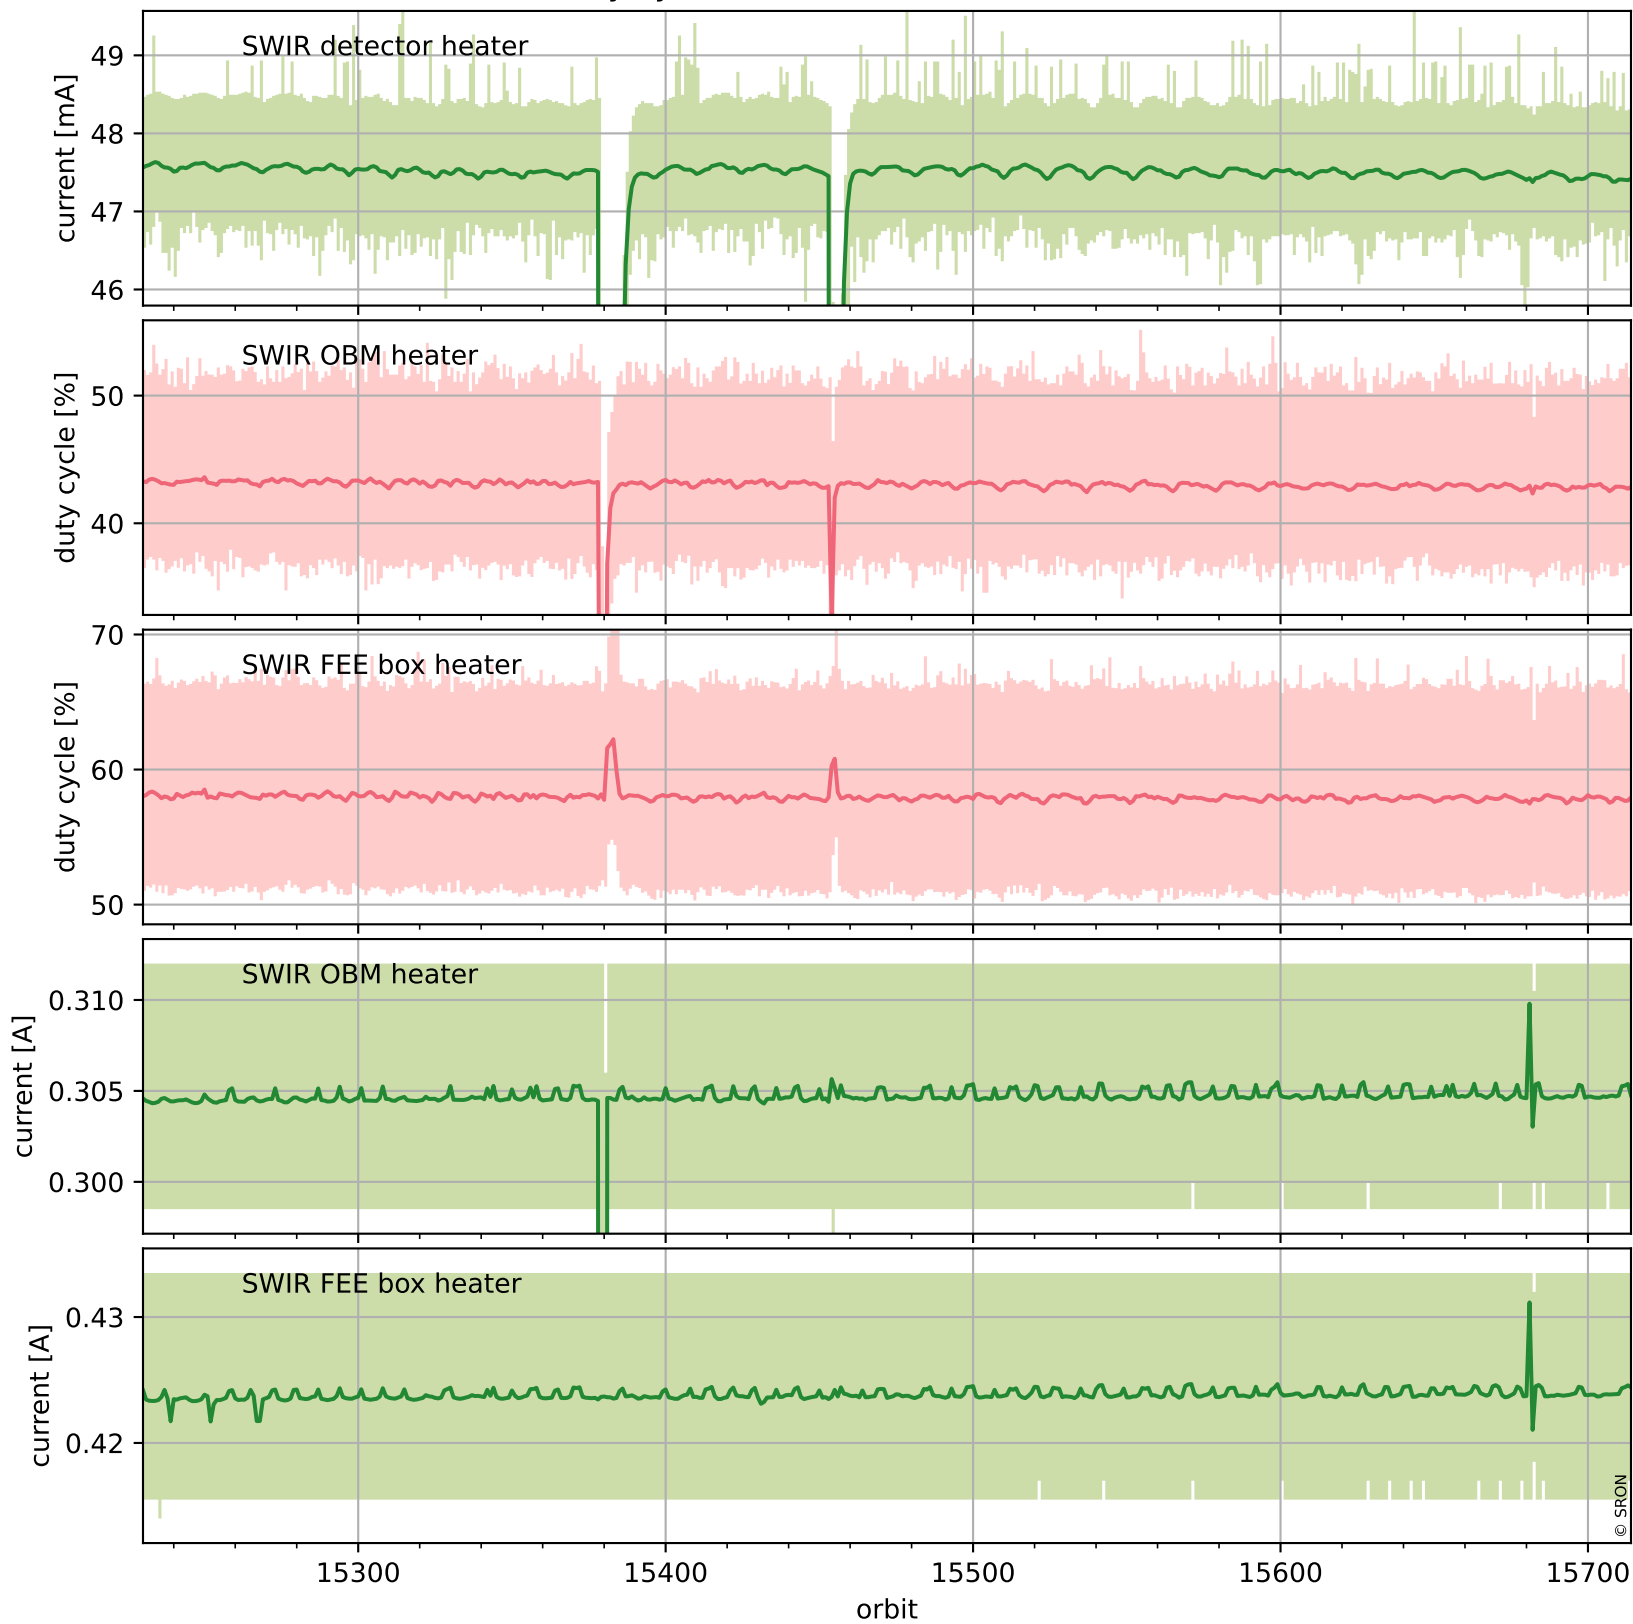

Tropomi SWIR housekeeping data

orbits : [15230, 15714]
coverage : 2020-09-20 / 2020-10-25
created : 2023-08-21T09:04:58

Current and duty cycle of 3 heaters relevant for SWIR (last month)