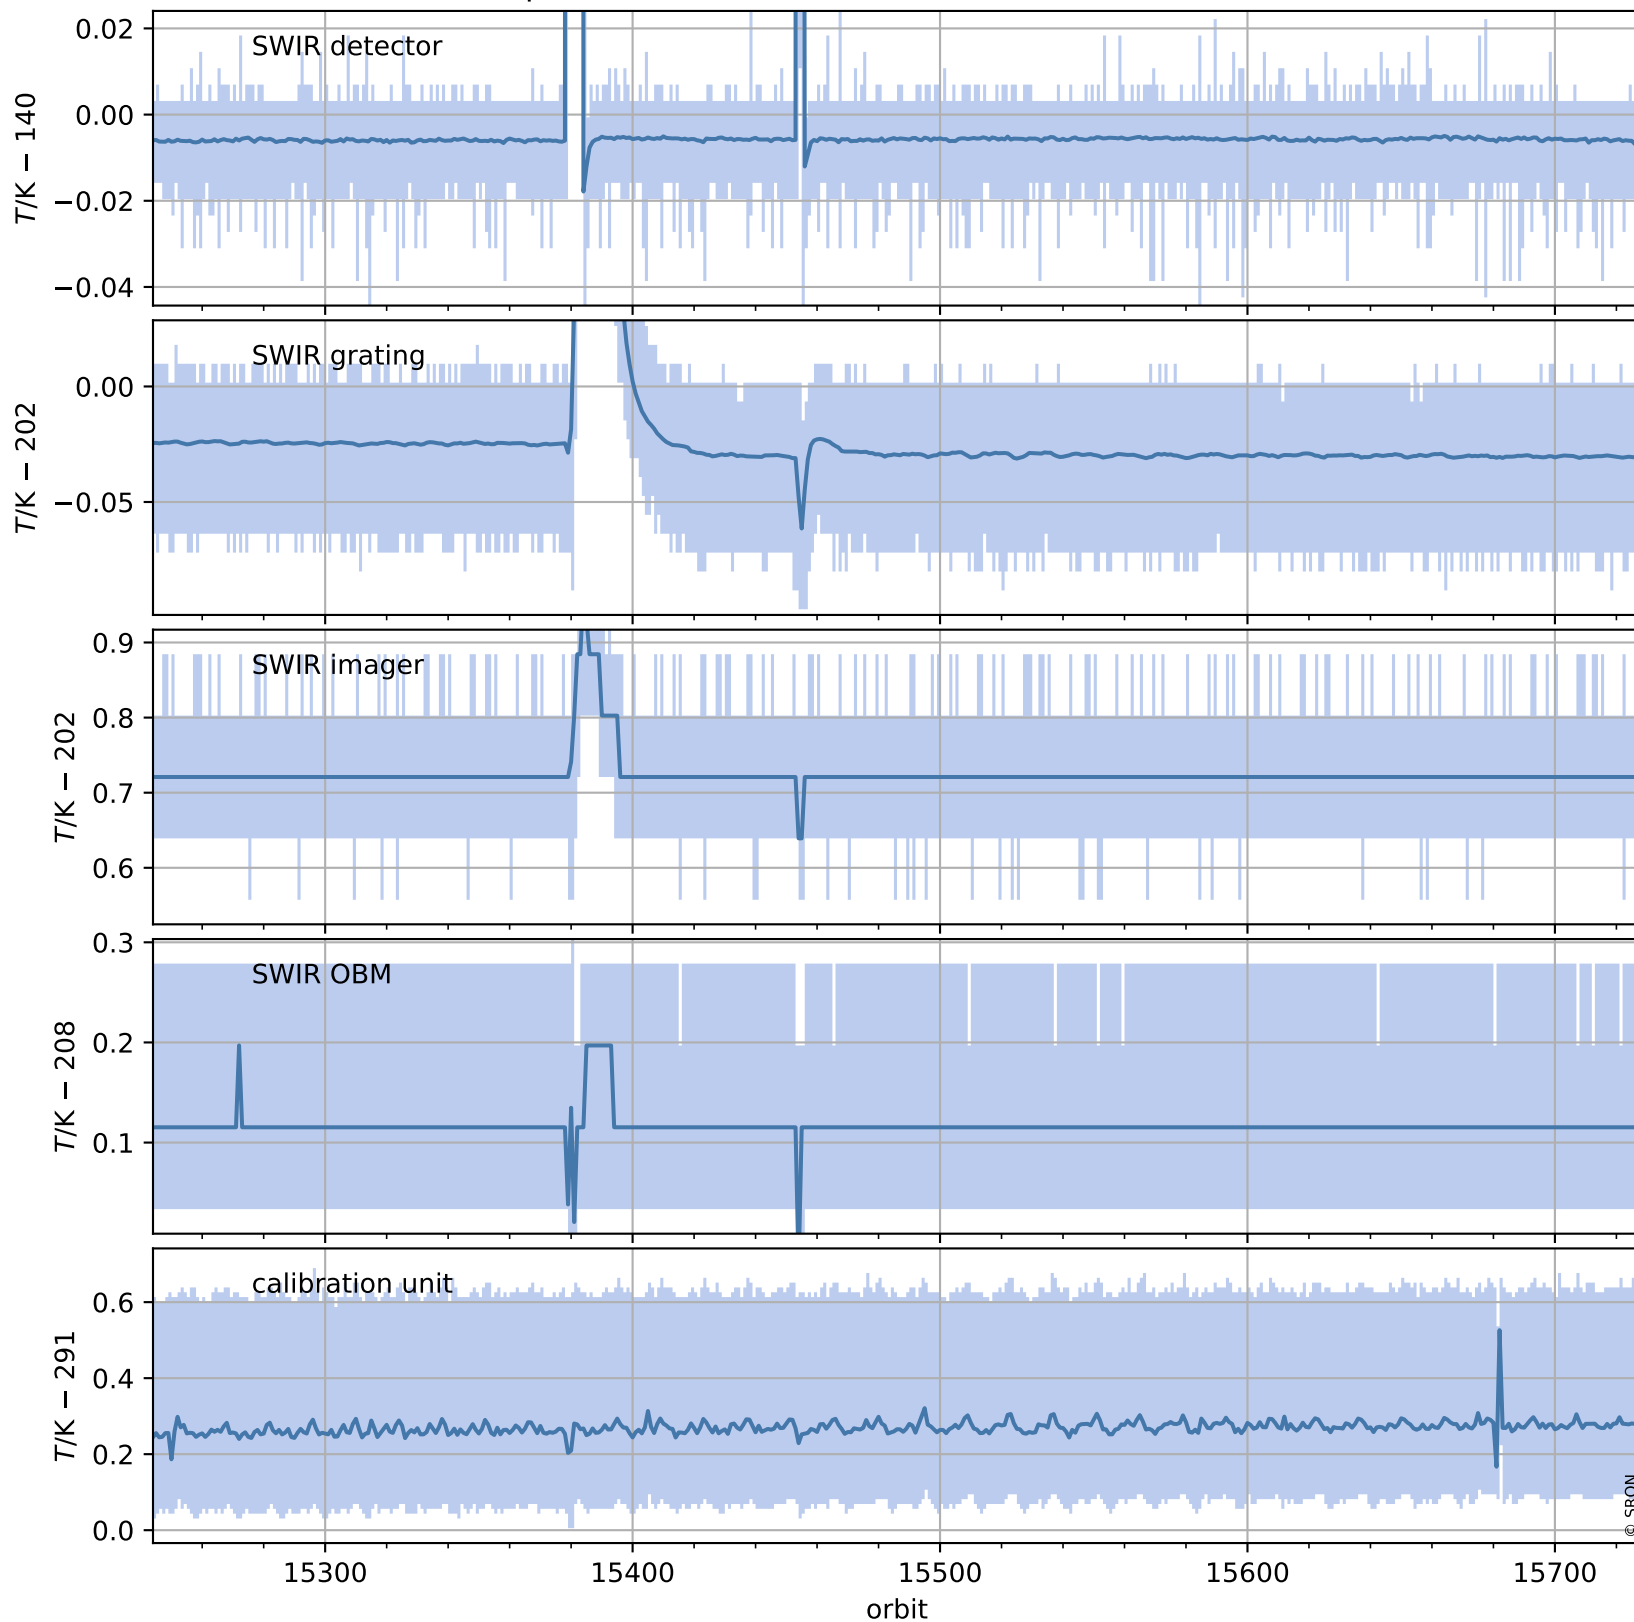

Tropomi SWIR housekeeping data

orbits : [15715, 15728]
coverage : 2020-10-25 / 2020-10-26
created : 2023-08-21T09:05:00

Temperature of sensors relevant for SWIR (one day)

Tropomi SWIR housekeeping data

orbits : [15244, 15728]
coverage : 2020-09-21 / 2020-10-26
created : 2023-08-21T09:05:00

Temperature of sensors relevant for SWIR (last month)

Tropomi SWIR housekeeping data

orbits : [15715, 15728]
coverage : 2020-10-25 / 2020-10-26
created : 2023-08-21T09:05:00

Current and duty cycle of 3 heaters relevant for SWIR (one day)

Tropomi SWIR housekeeping data

orbits : [15244, 15728]
coverage : 2020-09-21 / 2020-10-26
created : 2023-08-21T09:05:01

Current and duty cycle of 3 heaters relevant for SWIR (last month)

Tropomi SWIR housekeeping data

orbits : [15715, 15728]
coverage : 2020-10-25 / 2020-10-26
created : 2023-08-21T09:05:01

Temperature of sensors at the SWIR front-end electronics (one day)

Tropomi SWIR housekeeping data

orbits : [15244, 15728]
coverage : 2020-09-21 / 2020-10-26
created : 2023-08-21T09:05:01