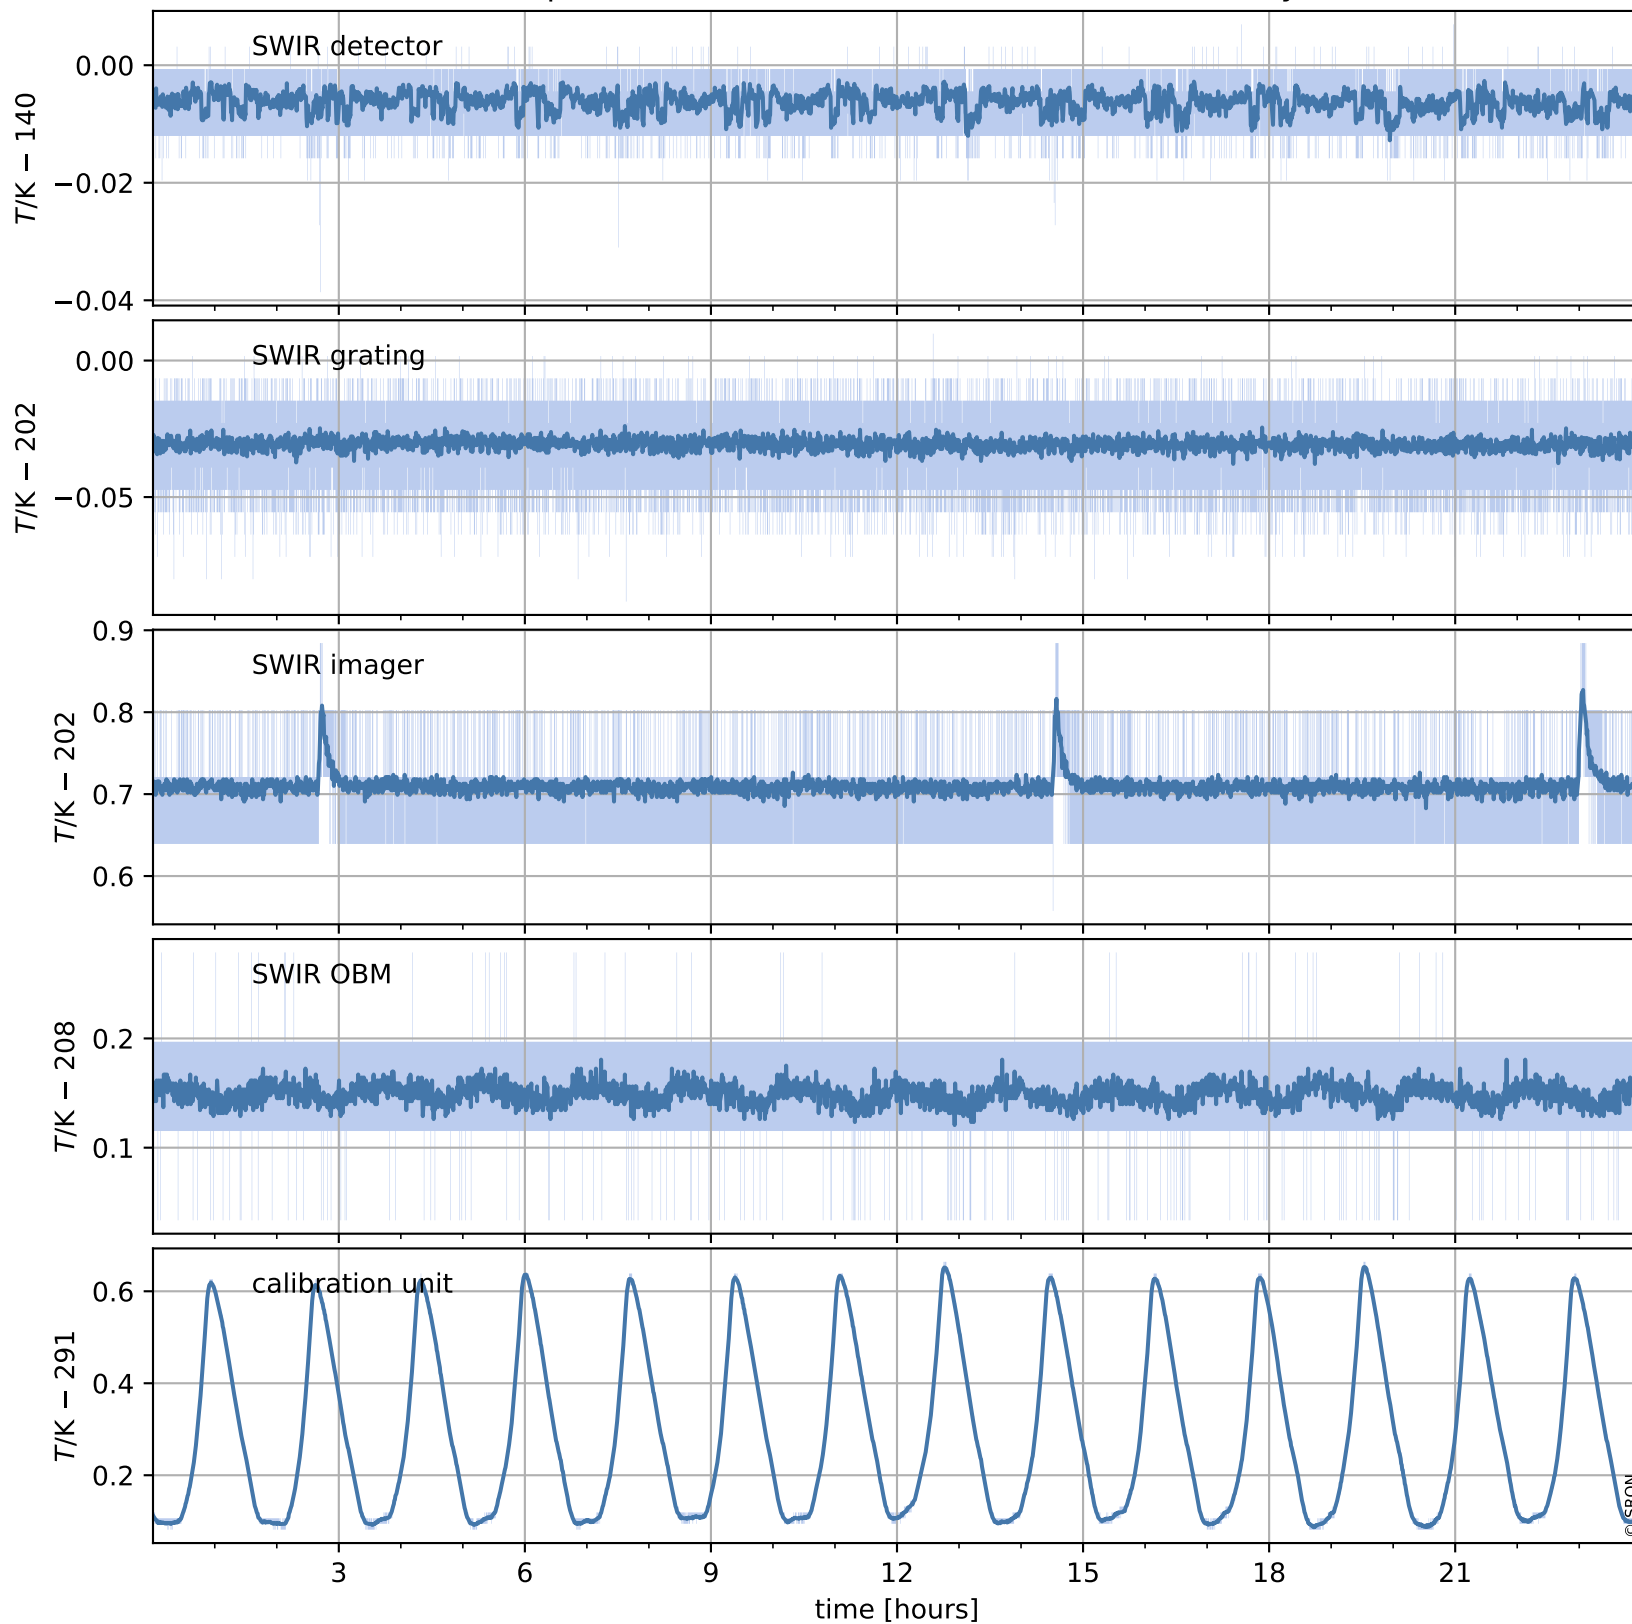

Tropomi SWIR housekeeping data

orbits : [15715, 15728]
coverage : 2020-10-25 / 2020-10-26
created : 2023-08-21T09:05:00

Temperature of sensors relevant for SWIR (one day)

Tropomi SWIR housekeeping data

orbits : [15244, 15728]
coverage : 2020-09-21 / 2020-10-26
created : 2023-08-21T09:05:00

Temperature of sensors relevant for SWIR (last month)

Tropomi SWIR housekeeping data

orbits : [15715, 15728]
coverage : 2020-10-25 / 2020-10-26
created : 2023-08-21T09:05:00

Current and duty cycle of 3 heaters relevant for SWIR (one day)

Tropomi SWIR housekeeping data

orbits : [15244, 15728]
coverage : 2020-09-21 / 2020-10-26
created : 2023-08-21T09:05:01

Current and duty cycle of 3 heaters relevant for SWIR (last month)

Tropomi SWIR housekeeping data

orbits : [15715, 15728]
coverage : 2020-10-25 / 2020-10-26
created : 2023-08-21T09:05:01

Temperature of sensors at the SWIR front-end electronics (one day)

Tropomi SWIR housekeeping data

orbits : [15244, 15728]
coverage : 2020-09-21 / 2020-10-26
created : 2023-08-21T09:05:01