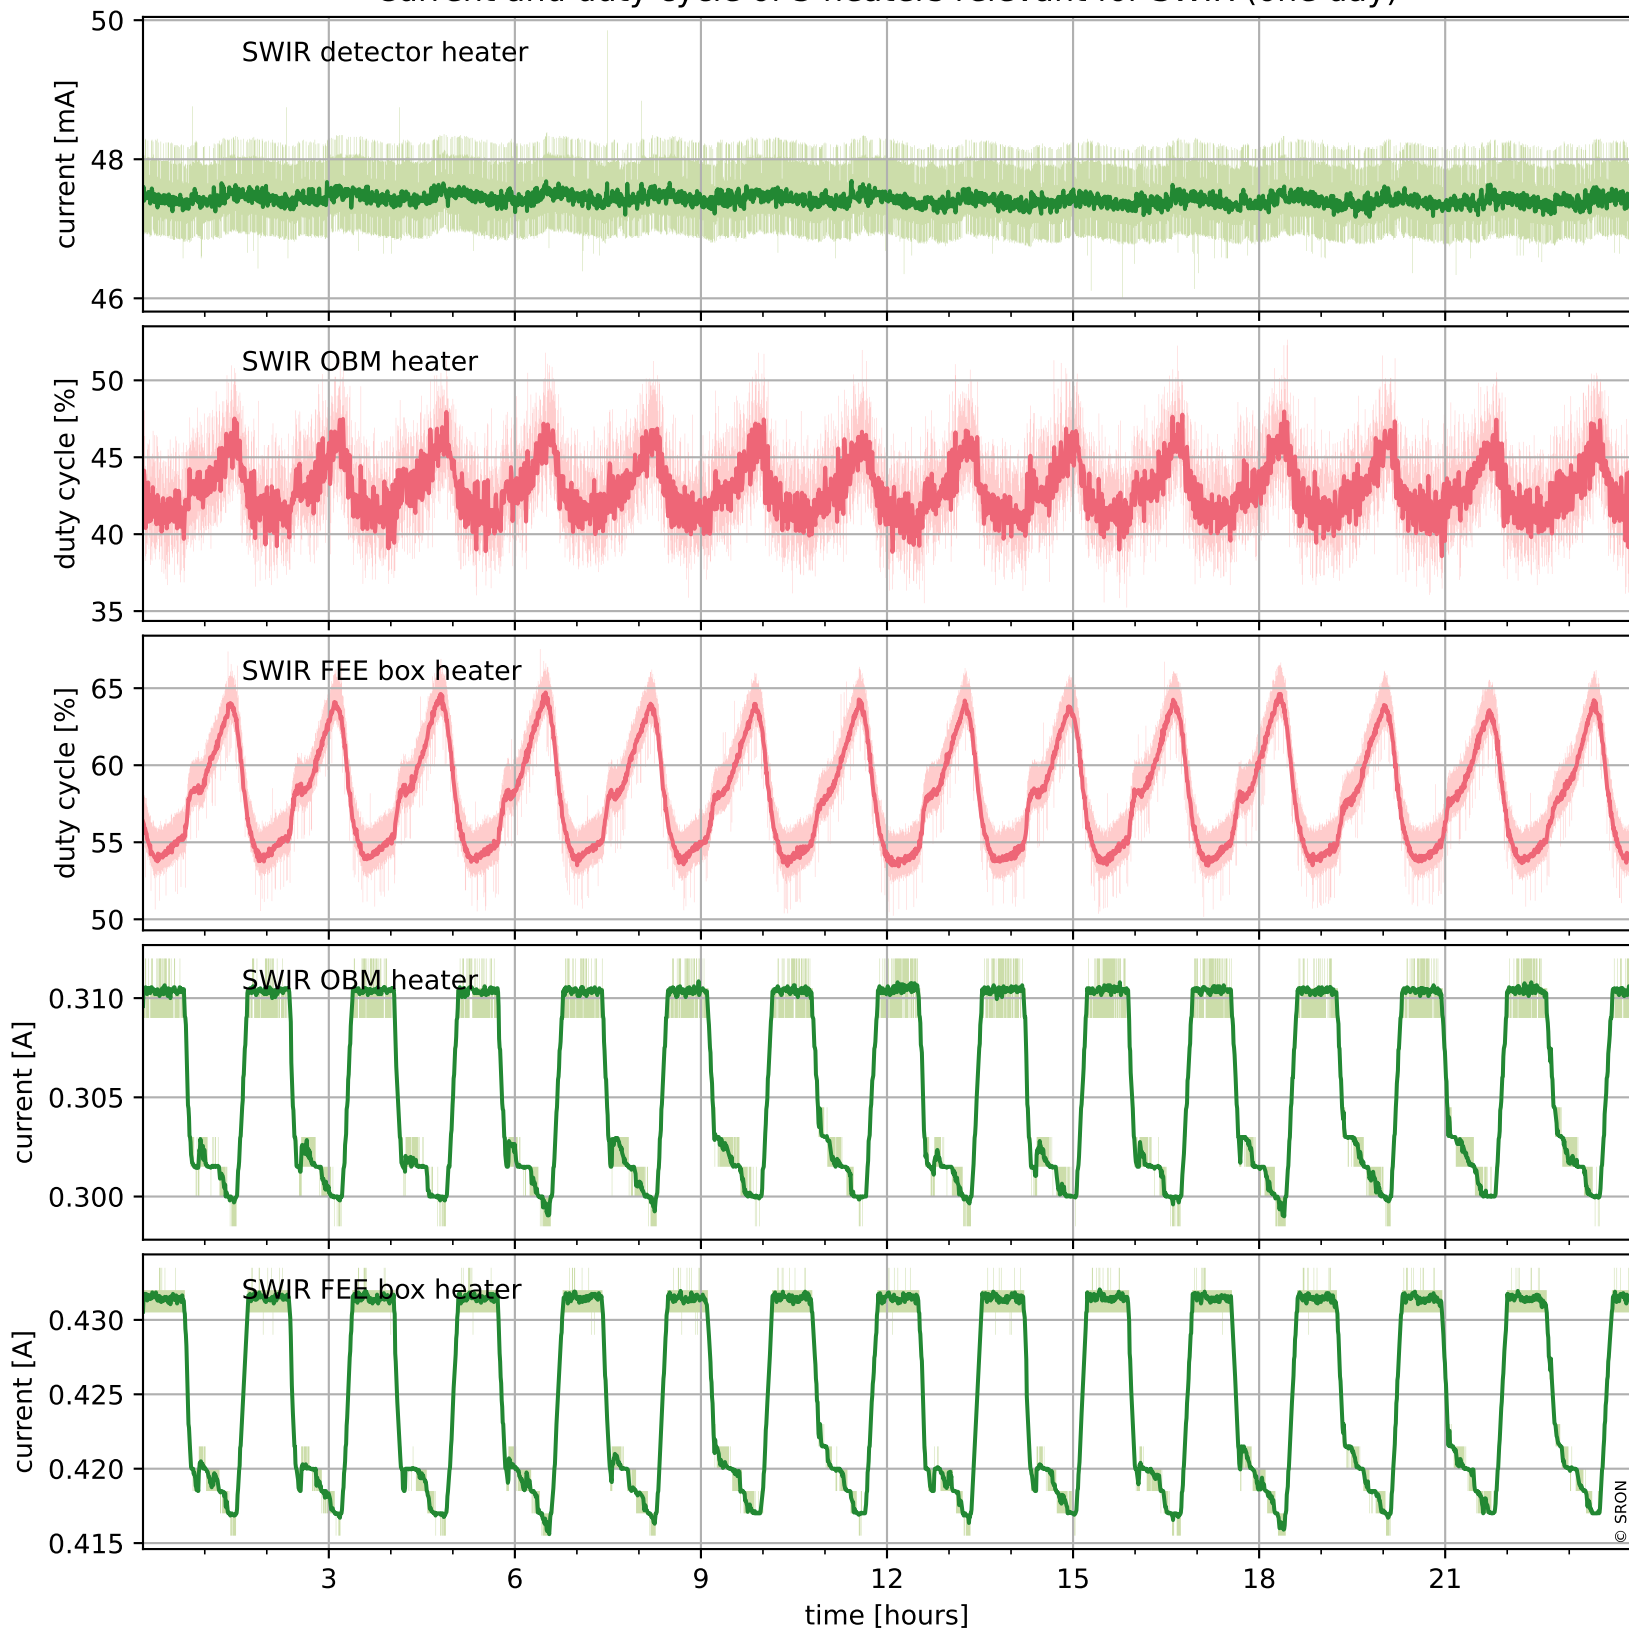

Tropomi SWIR housekeeping data

orbits : [15715, 15728]
coverage : 2020-10-25 / 2020-10-26
created : 2023-08-21T09:05:00

Temperature of sensors relevant for SWIR (one day)

Tropomi SWIR housekeeping data

orbits : [15244, 15728]
coverage : 2020-09-21 / 2020-10-26
created : 2023-08-21T09:05:00

Temperature of sensors relevant for SWIR (last month)

Tropomi SWIR housekeeping data

orbits : [15715, 15728]
coverage : 2020-10-25 / 2020-10-26
created : 2023-08-21T09:05:00

Current and duty cycle of 3 heaters relevant for SWIR (one day)