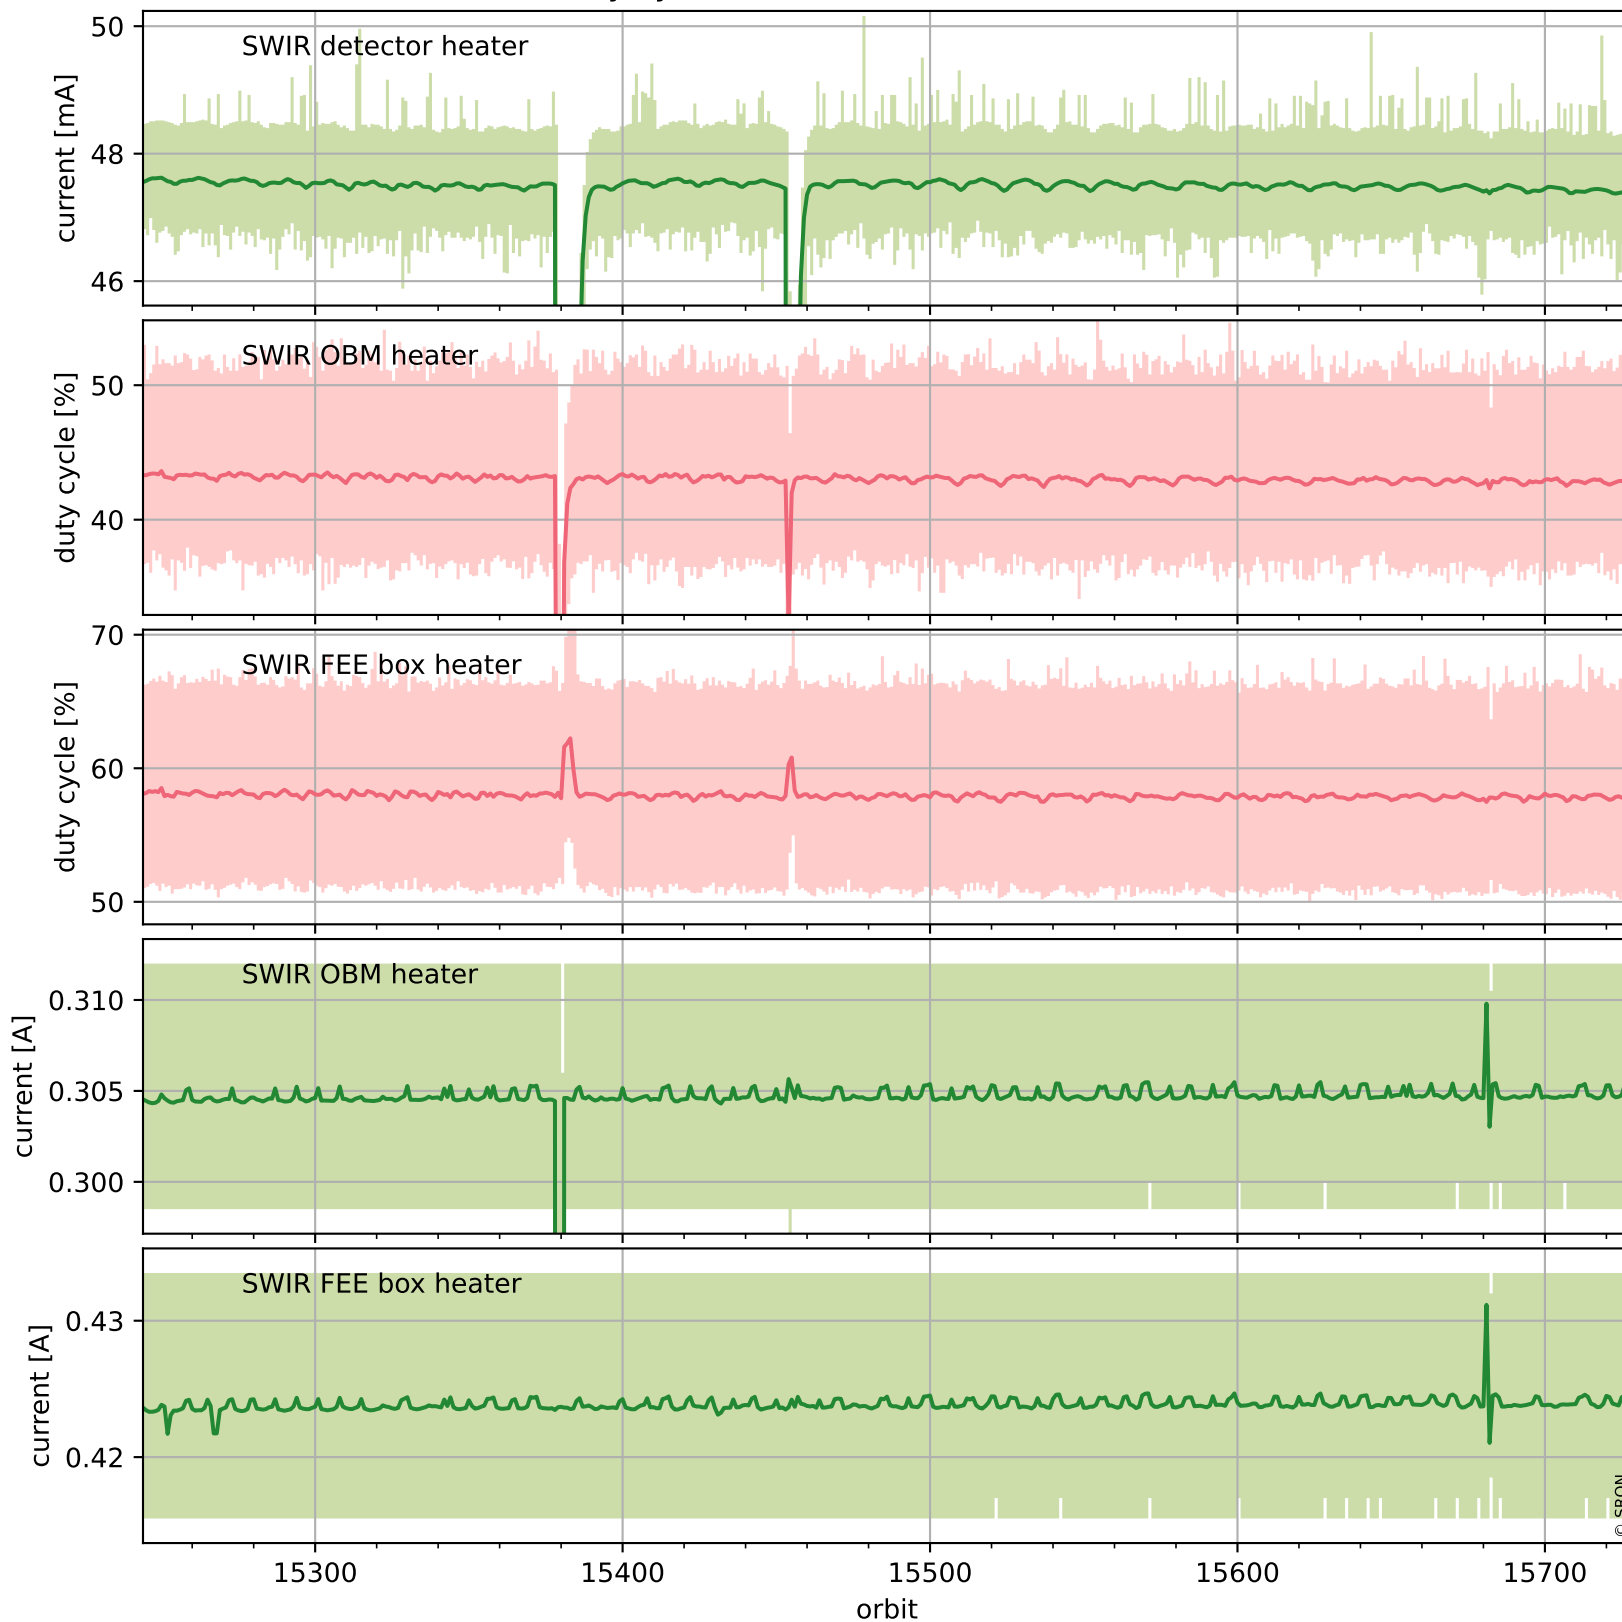

Tropomi SWIR housekeeping data

orbits : [15715, 15728]
coverage : 2020-10-25 / 2020-10-26
created : 2023-08-21T09:05:00

Temperature of sensors relevant for SWIR (one day)

Tropomi SWIR housekeeping data

orbits : [15244, 15728]
coverage : 2020-09-21 / 2020-10-26
created : 2023-08-21T09:05:00

Temperature of sensors relevant for SWIR (last month)

Tropomi SWIR housekeeping data

orbits : [15715, 15728]
coverage : 2020-10-25 / 2020-10-26
created : 2023-08-21T09:05:00

Current and duty cycle of 3 heaters relevant for SWIR (one day)

Tropomi SWIR housekeeping data

orbits : [15244, 15728]
coverage : 2020-09-21 / 2020-10-26
created : 2023-08-21T09:05:01

Current and duty cycle of 3 heaters relevant for SWIR (last month)

Tropomi SWIR housekeeping data

orbits : [15715, 15728]
coverage : 2020-10-25 / 2020-10-26
created : 2023-08-21T09:05:01

Temperature of sensors at the SWIR front-end electronics (one day)

Tropomi SWIR housekeeping data

orbits : [15244, 15728]
coverage : 2020-09-21 / 2020-10-26
created : 2023-08-21T09:05:01