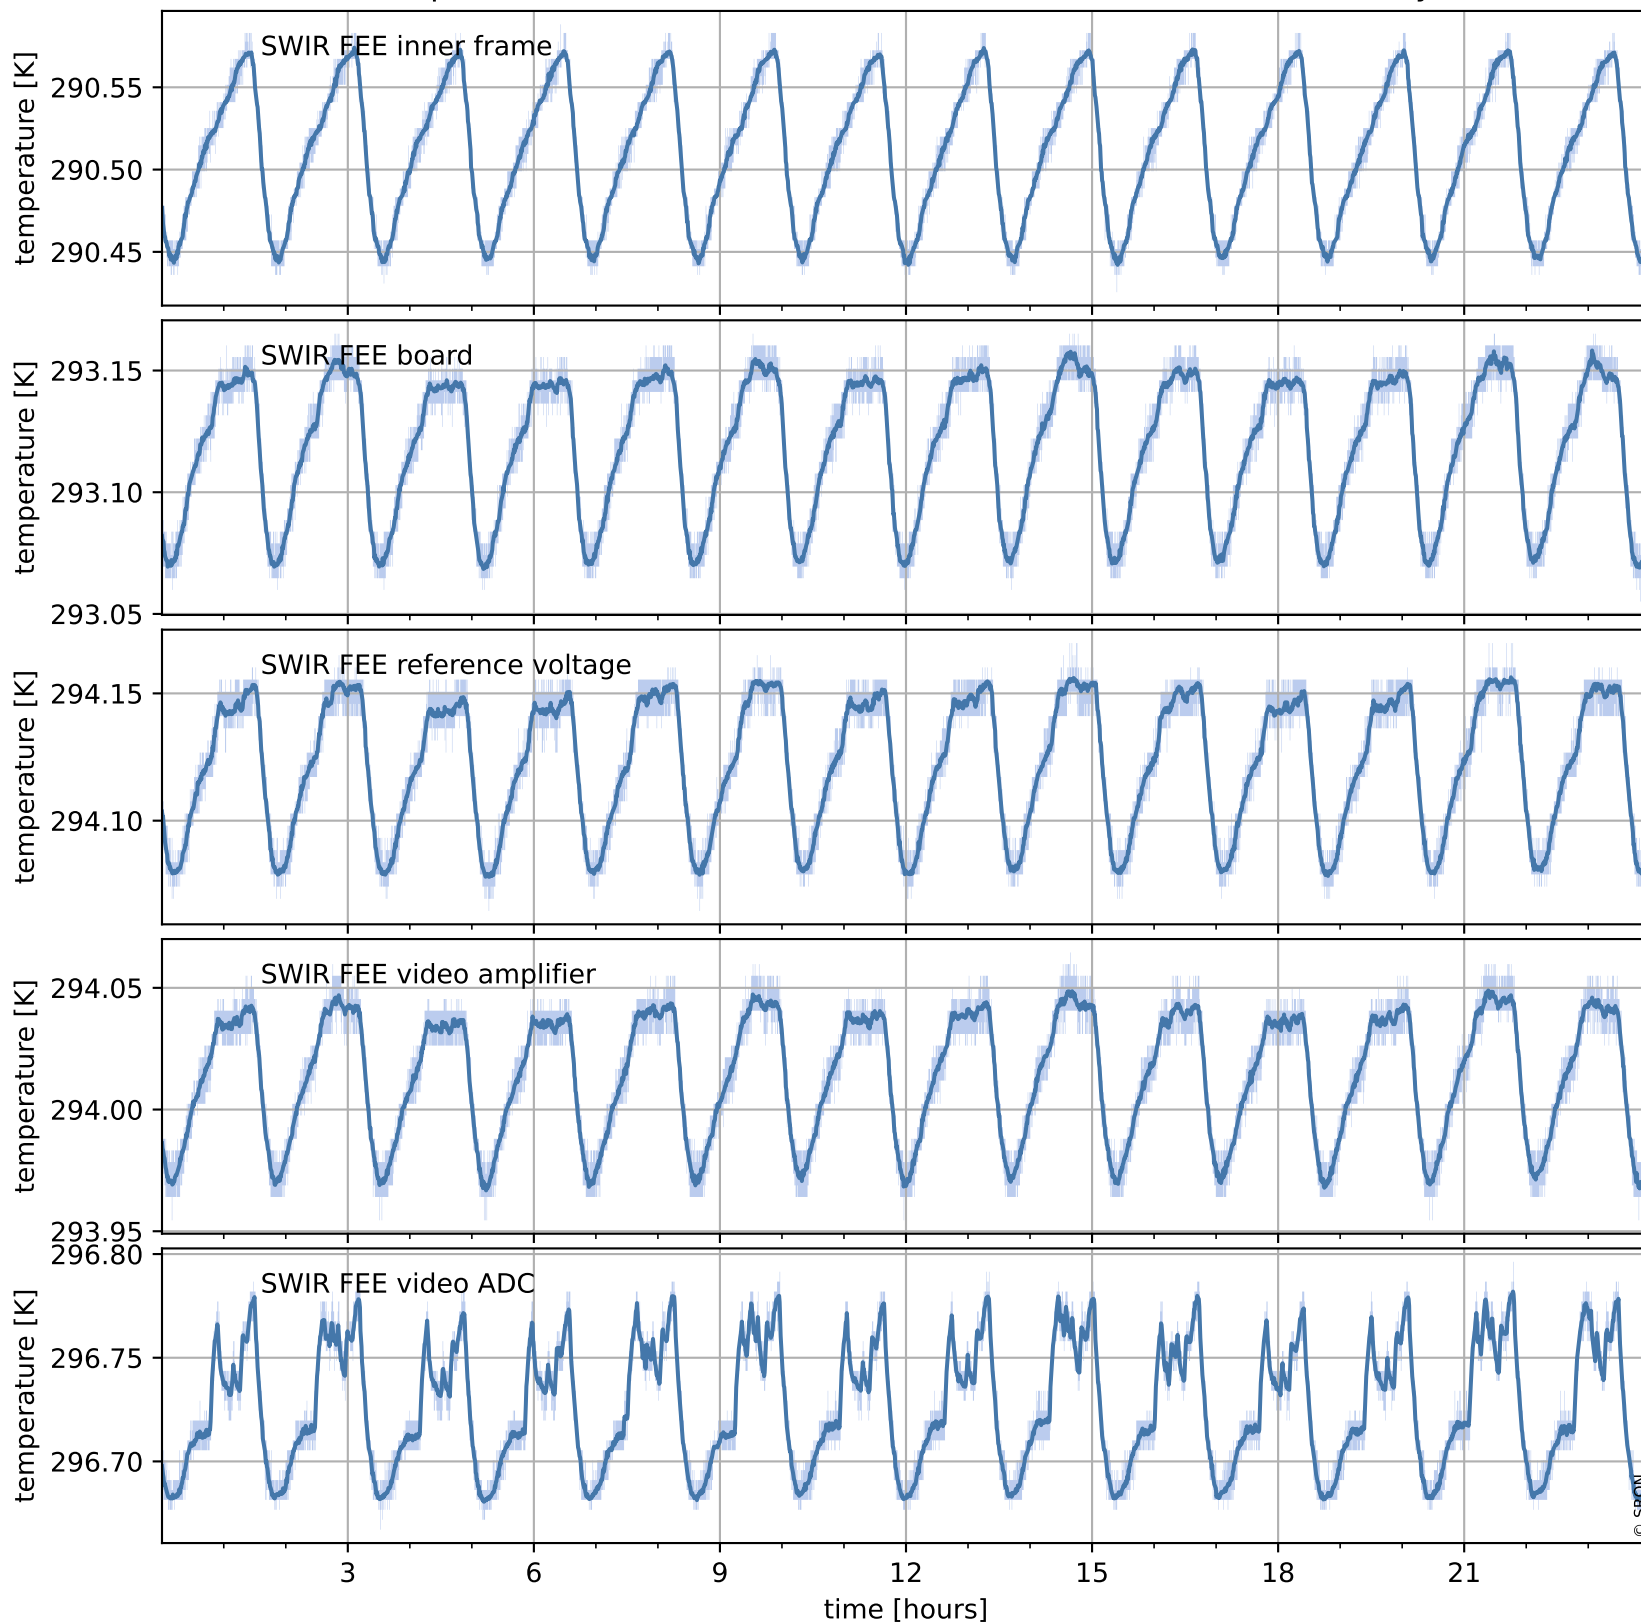

Tropomi SWIR housekeeping data

orbits : [15715, 15728]
coverage : 2020-10-25 / 2020-10-26
created : 2023-08-21T09:05:00

Temperature of sensors relevant for SWIR (one day)

Tropomi SWIR housekeeping data

orbits : [15244, 15728]
coverage : 2020-09-21 / 2020-10-26
created : 2023-08-21T09:05:00

Temperature of sensors relevant for SWIR (last month)

Tropomi SWIR housekeeping data

orbits : [15715, 15728]
coverage : 2020-10-25 / 2020-10-26
created : 2023-08-21T09:05:00

Current and duty cycle of 3 heaters relevant for SWIR (one day)

Tropomi SWIR housekeeping data

orbits : [15244, 15728]
coverage : 2020-09-21 / 2020-10-26
created : 2023-08-21T09:05:01

Current and duty cycle of 3 heaters relevant for SWIR (last month)

Tropomi SWIR housekeeping data

orbits : [15715, 15728]
coverage : 2020-10-25 / 2020-10-26
created : 2023-08-21T09:05:01

Temperature of sensors at the SWIR front-end electronics (one day)

Tropomi SWIR housekeeping data

orbits : [15244, 15728]
coverage : 2020-09-21 / 2020-10-26
created : 2023-08-21T09:05:01