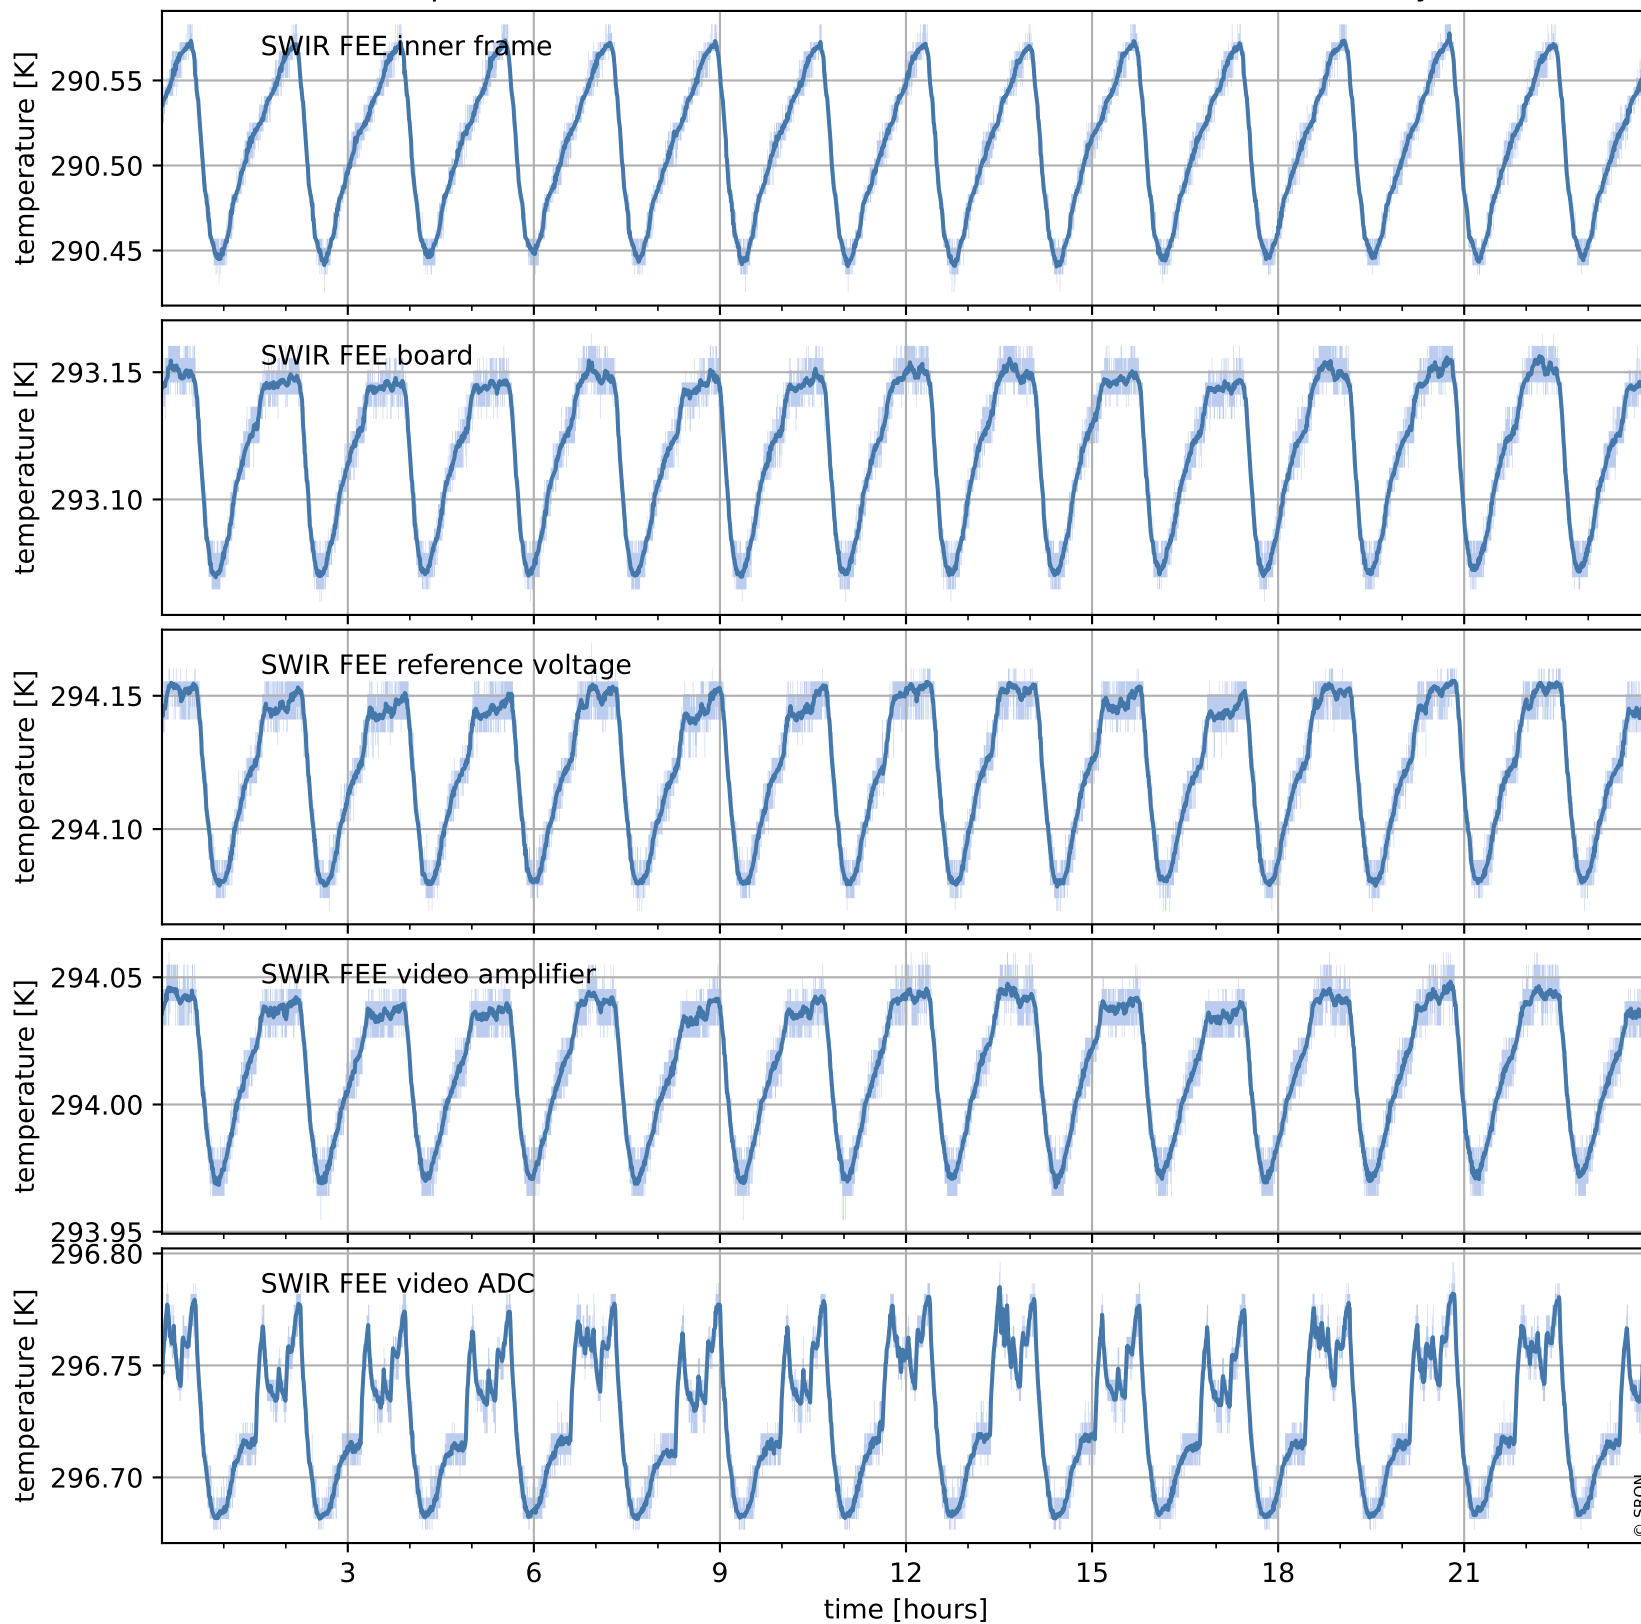

Tropomi SWIR housekeeping data

orbits : [15757, 15771]
coverage : 2020-10-28 / 2020-10-29
created : 2023-08-21T09:05:08

Temperature of sensors at the SWIR front-end electronics (one day)