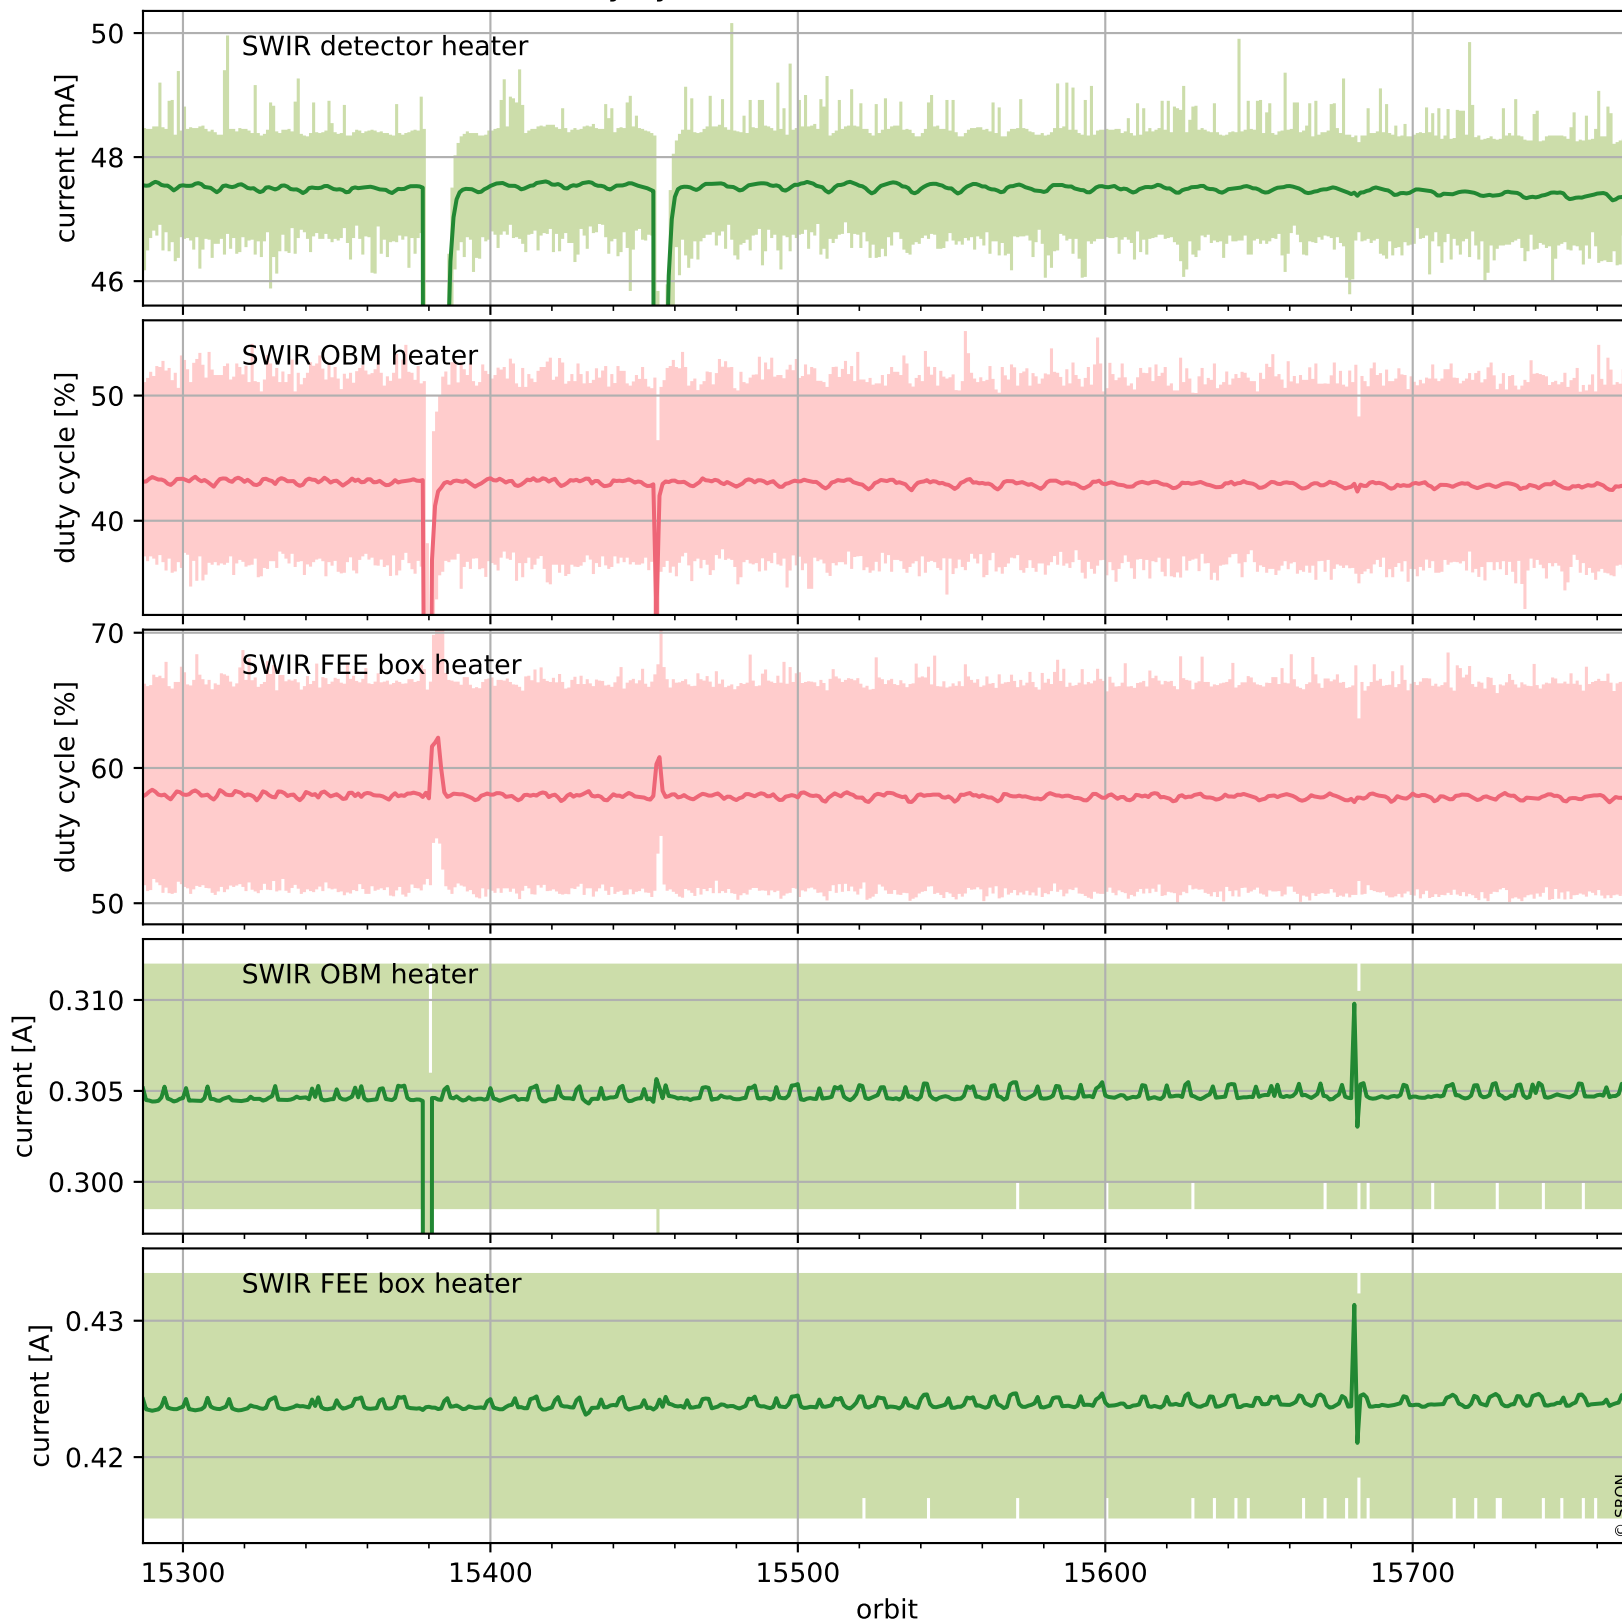

Tropomi SWIR housekeeping data

orbits : [15757, 15771]
coverage : 2020-10-28 / 2020-10-29
created : 2023-08-21T09:05:07

Temperature of sensors relevant for SWIR (one day)

Tropomi SWIR housekeeping data

orbits : [15287, 15771]
coverage : 2020-09-24 / 2020-10-29
created : 2023-08-21T09:05:07

Tropomi SWIR housekeeping data

orbits : [15757, 15771]
coverage : 2020-10-28 / 2020-10-29
created : 2023-08-21T09:05:07

Current and duty cycle of 3 heaters relevant for SWIR (one day)

Tropomi SWIR housekeeping data

orbits : [15287, 15771]
coverage : 2020-09-24 / 2020-10-29
created : 2023-08-21T09:05:08

Current and duty cycle of 3 heaters relevant for SWIR (last month)

Tropomi SWIR housekeeping data

orbits : [15757, 15771]
coverage : 2020-10-28 / 2020-10-29
created : 2023-08-21T09:05:08

Temperature of sensors at the SWIR front-end electronics (one day)

Tropomi SWIR housekeeping data

orbits : [15287, 15771]
coverage : 2020-09-24 / 2020-10-29
created : 2023-08-21T09:05:08

Temperature of sensors at the SWIR front-end electronics (last month)