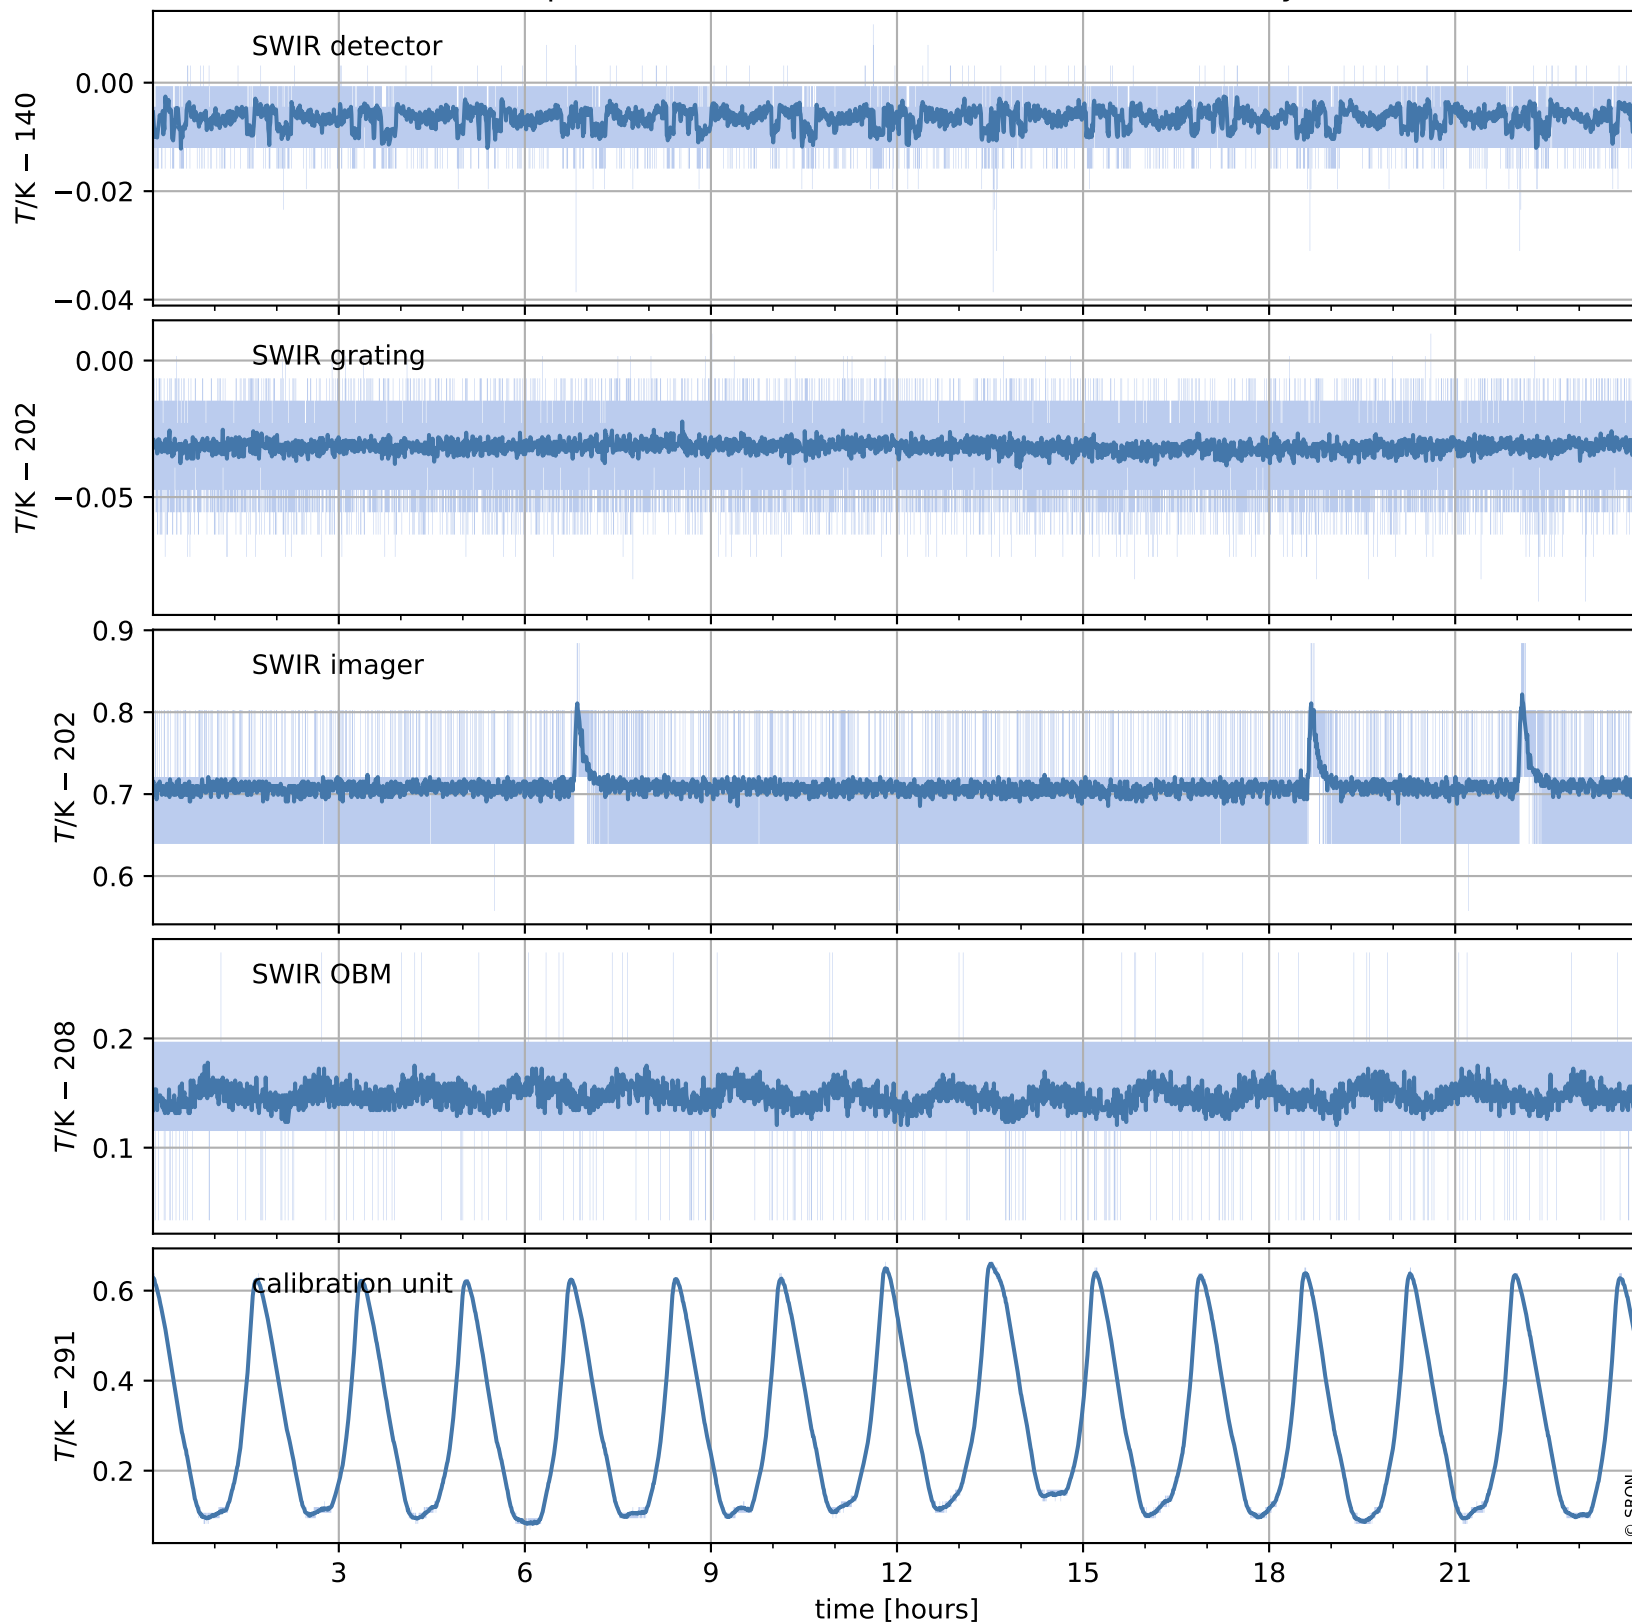

Tropomi SWIR housekeeping data

orbits : [15757, 15771]
coverage : 2020-10-28 / 2020-10-29
created : 2023-08-21T09:05:07

Temperature of sensors relevant for SWIR (one day)

Tropomi SWIR housekeeping data

orbits : [15287, 15771]
coverage : 2020-09-24 / 2020-10-29
created : 2023-08-21T09:05:07

Tropomi SWIR housekeeping data

orbits : [15757, 15771]
coverage : 2020-10-28 / 2020-10-29
created : 2023-08-21T09:05:07

Current and duty cycle of 3 heaters relevant for SWIR (one day)

Tropomi SWIR housekeeping data

orbits : [15287, 15771]
coverage : 2020-09-24 / 2020-10-29
created : 2023-08-21T09:05:08

Current and duty cycle of 3 heaters relevant for SWIR (last month)

Tropomi SWIR housekeeping data

orbits : [15757, 15771]
coverage : 2020-10-28 / 2020-10-29
created : 2023-08-21T09:05:08