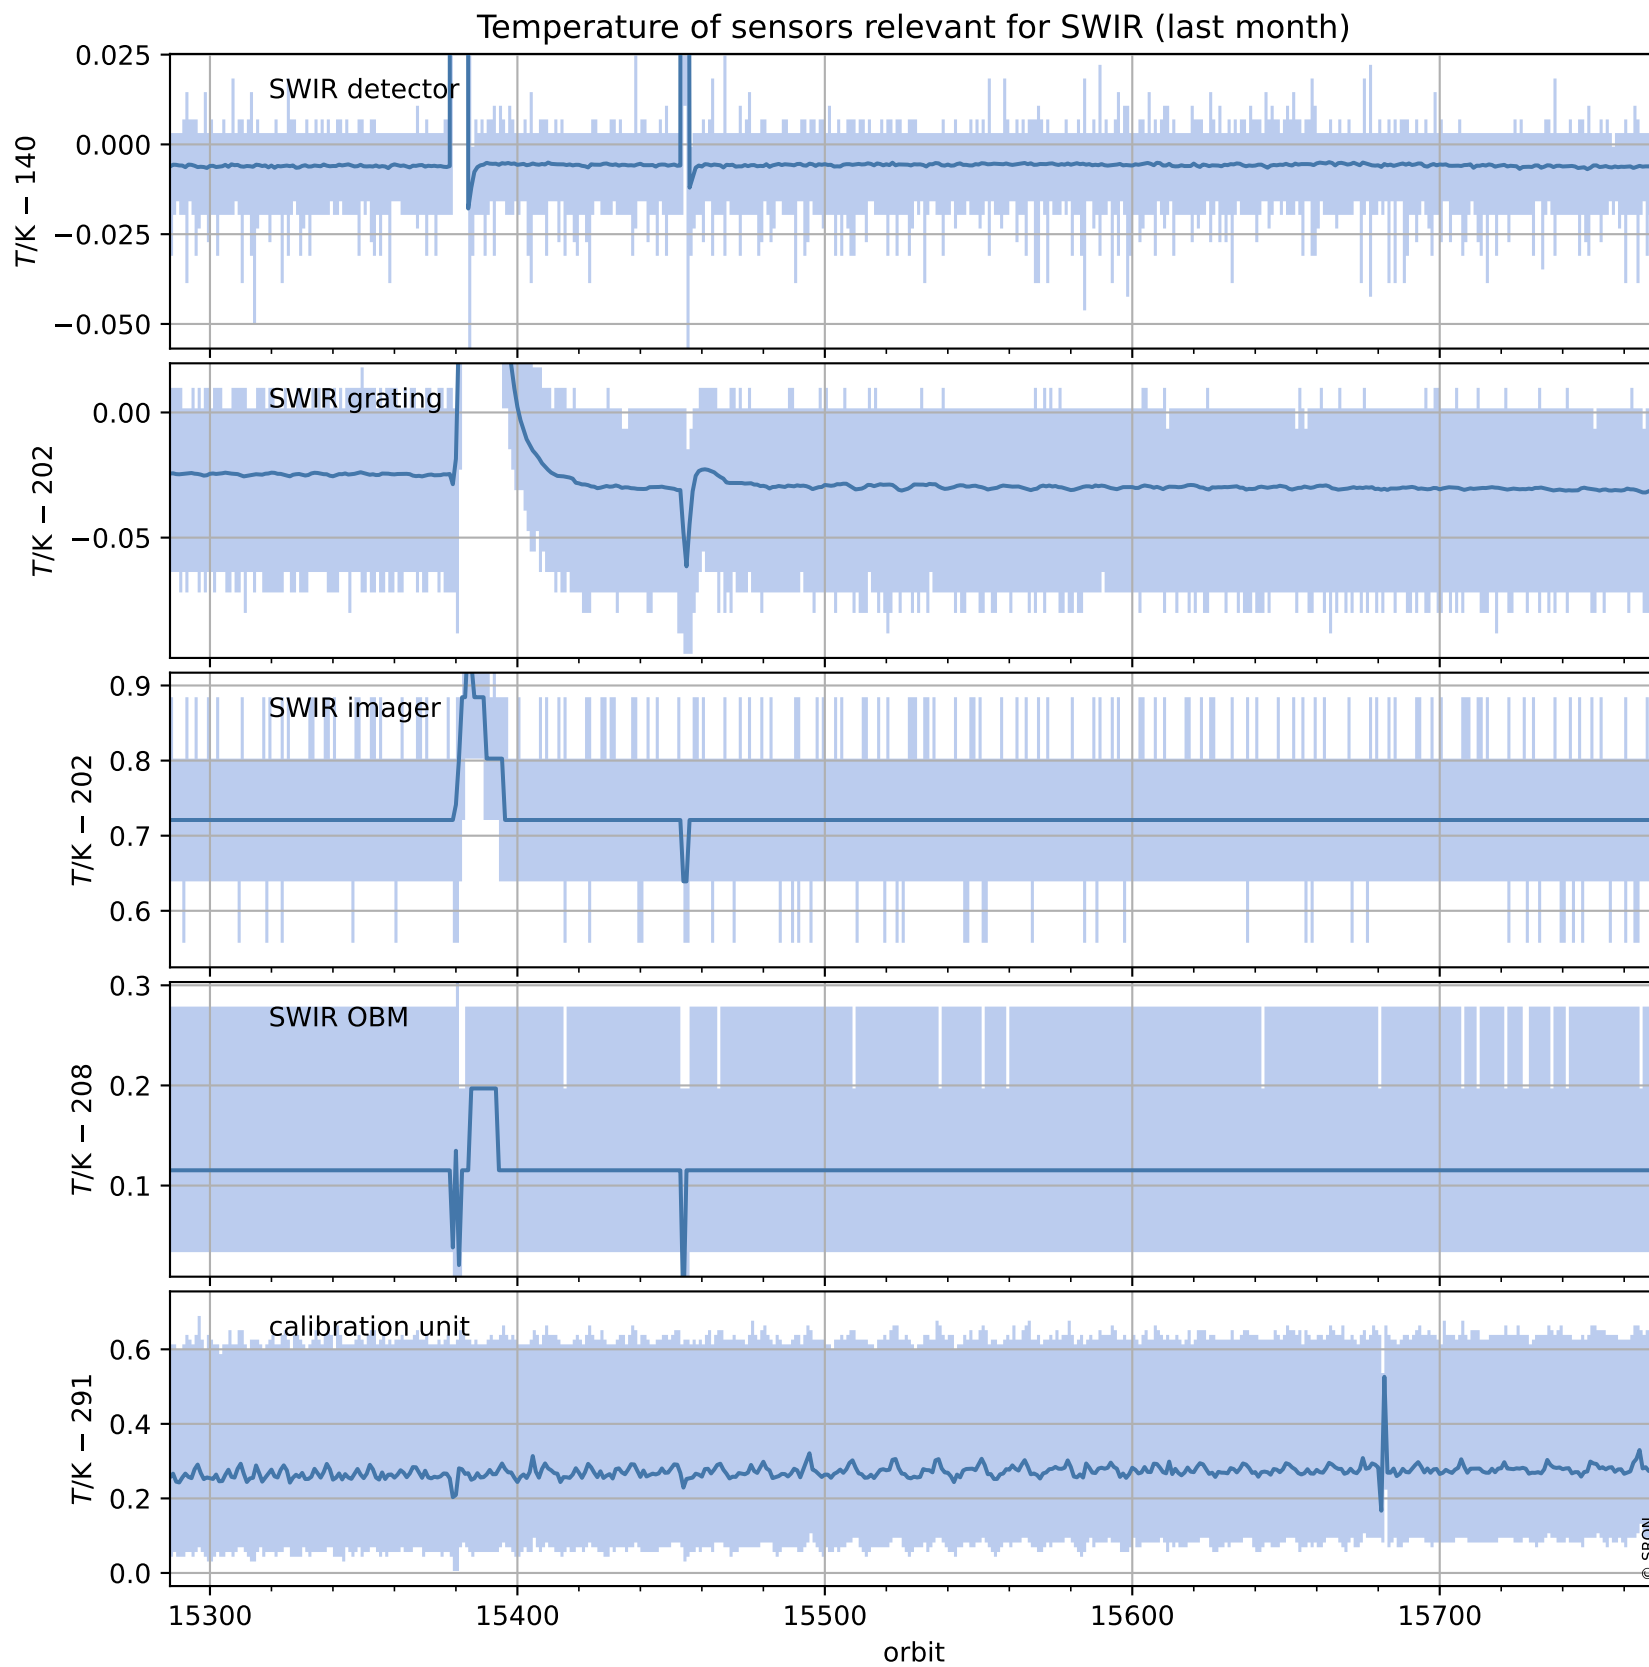

Tropomi SWIR housekeeping data

orbits : [15757, 15771]
coverage : 2020-10-28 / 2020-10-29
created : 2023-08-21T09:05:07

Temperature of sensors relevant for SWIR (one day)

Tropomi SWIR housekeeping data

orbits : [15287, 15771]
coverage : 2020-09-24 / 2020-10-29
created : 2023-08-21T09:05:07

Tropomi SWIR housekeeping data

orbits : [15757, 15771]
coverage : 2020-10-28 / 2020-10-29
created : 2023-08-21T09:05:07

Current and duty cycle of 3 heaters relevant for SWIR (one day)

Tropomi SWIR housekeeping data

orbits : [15287, 15771]
coverage : 2020-09-24 / 2020-10-29
created : 2023-08-21T09:05:08

Current and duty cycle of 3 heaters relevant for SWIR (last month)

Tropomi SWIR housekeeping data

orbits : [15757, 15771]
coverage : 2020-10-28 / 2020-10-29
created : 2023-08-21T09:05:08