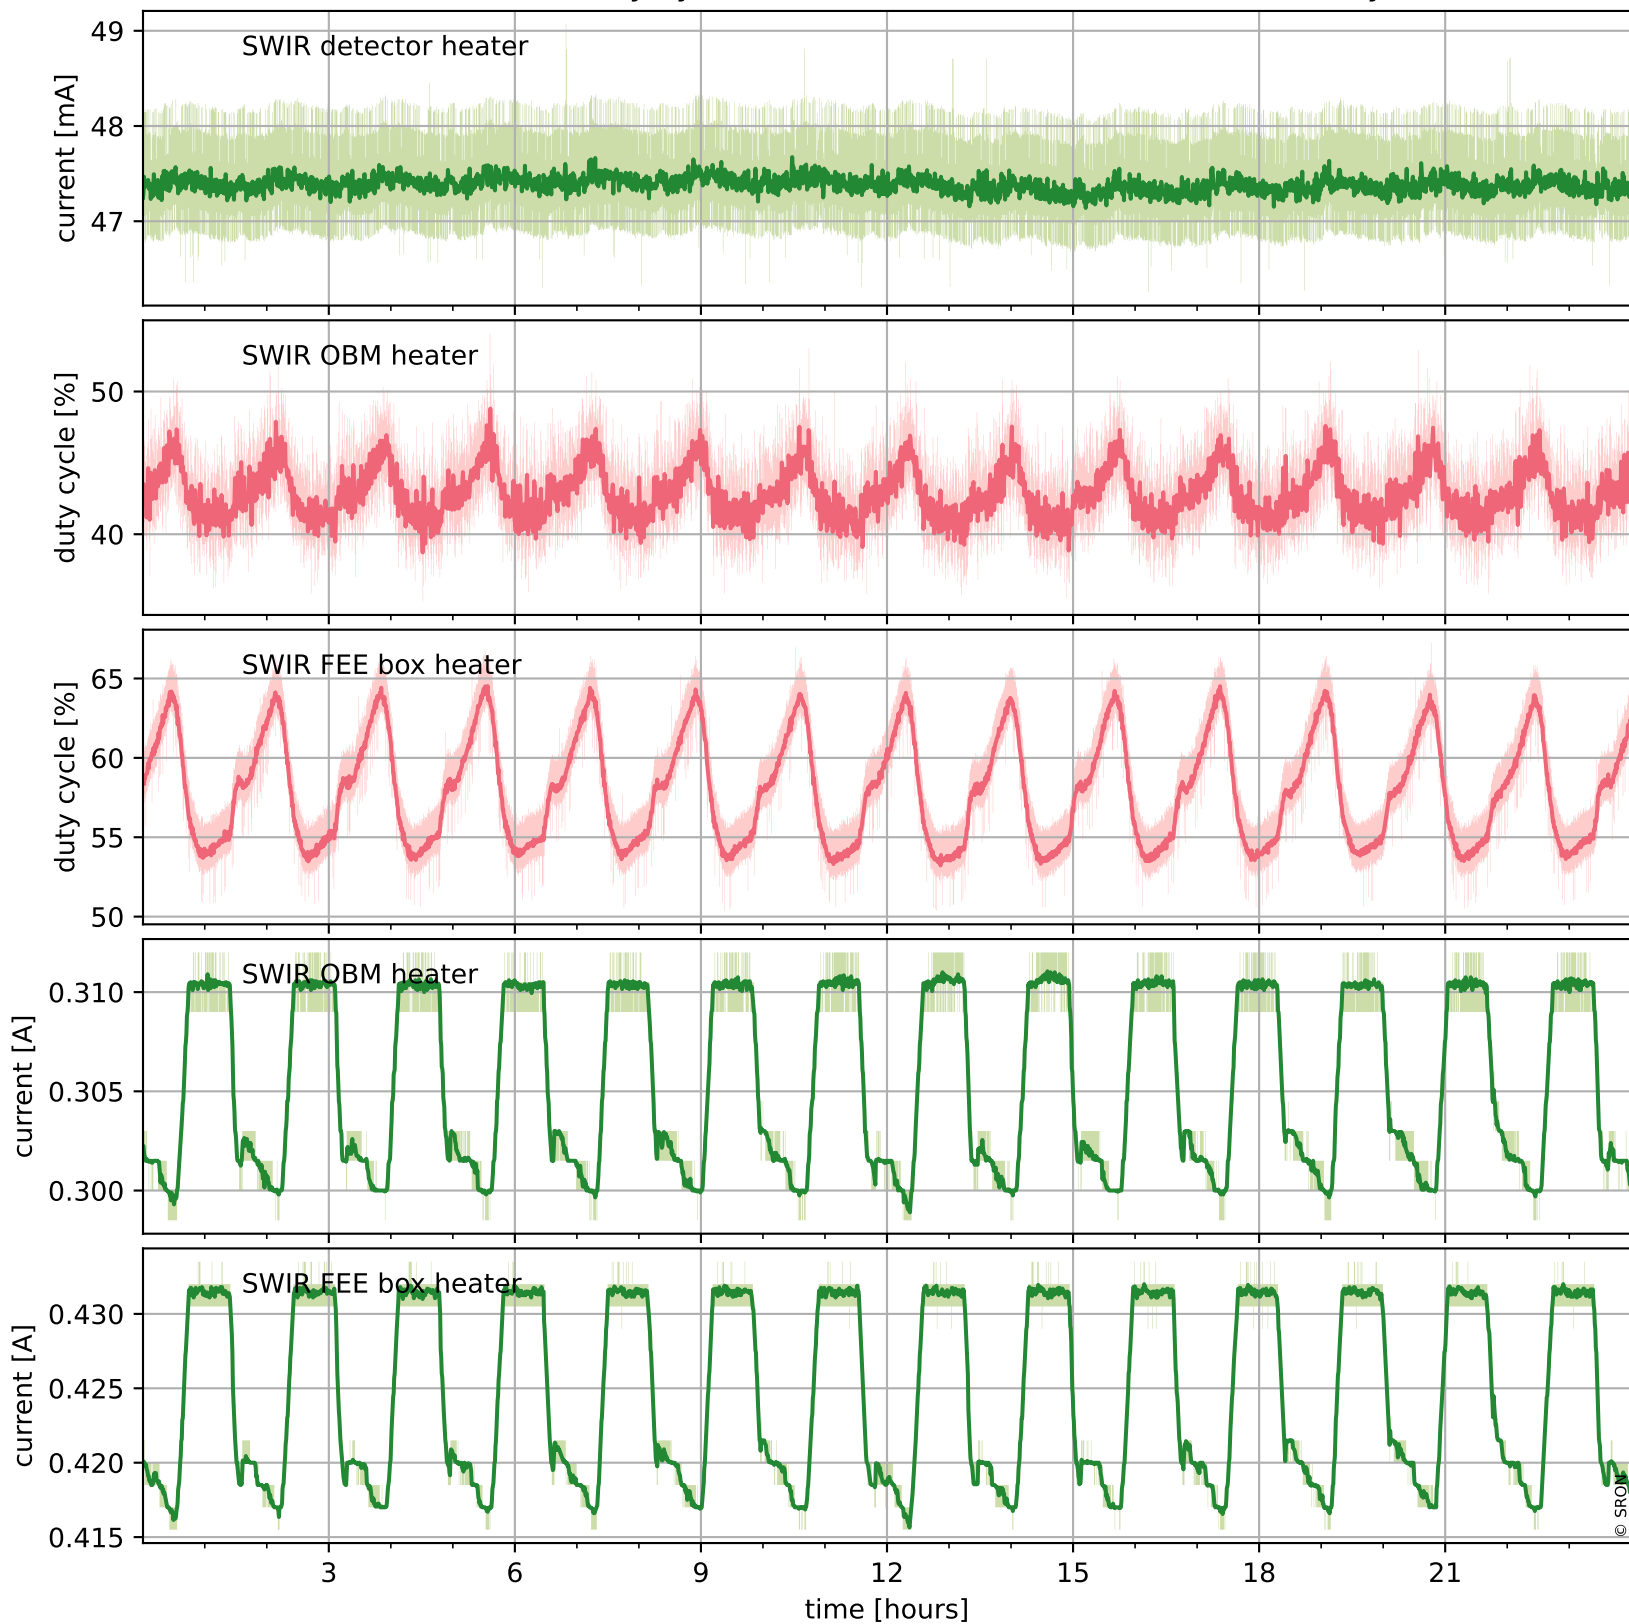

Tropomi SWIR housekeeping data

orbits : [15757, 15771]
coverage : 2020-10-28 / 2020-10-29
created : 2023-08-21T09:05:07

Temperature of sensors relevant for SWIR (one day)

Tropomi SWIR housekeeping data

orbits : [15287, 15771]
coverage : 2020-09-24 / 2020-10-29
created : 2023-08-21T09:05:07

Tropomi SWIR housekeeping data

orbits : [15757, 15771]
coverage : 2020-10-28 / 2020-10-29
created : 2023-08-21T09:05:07

Current and duty cycle of 3 heaters relevant for SWIR (one day)

Tropomi SWIR housekeeping data

orbits : [15287, 15771]
coverage : 2020-09-24 / 2020-10-29
created : 2023-08-21T09:05:08

Current and duty cycle of 3 heaters relevant for SWIR (last month)

Tropomi SWIR housekeeping data

orbits : [15757, 15771]
coverage : 2020-10-28 / 2020-10-29
created : 2023-08-21T09:05:08