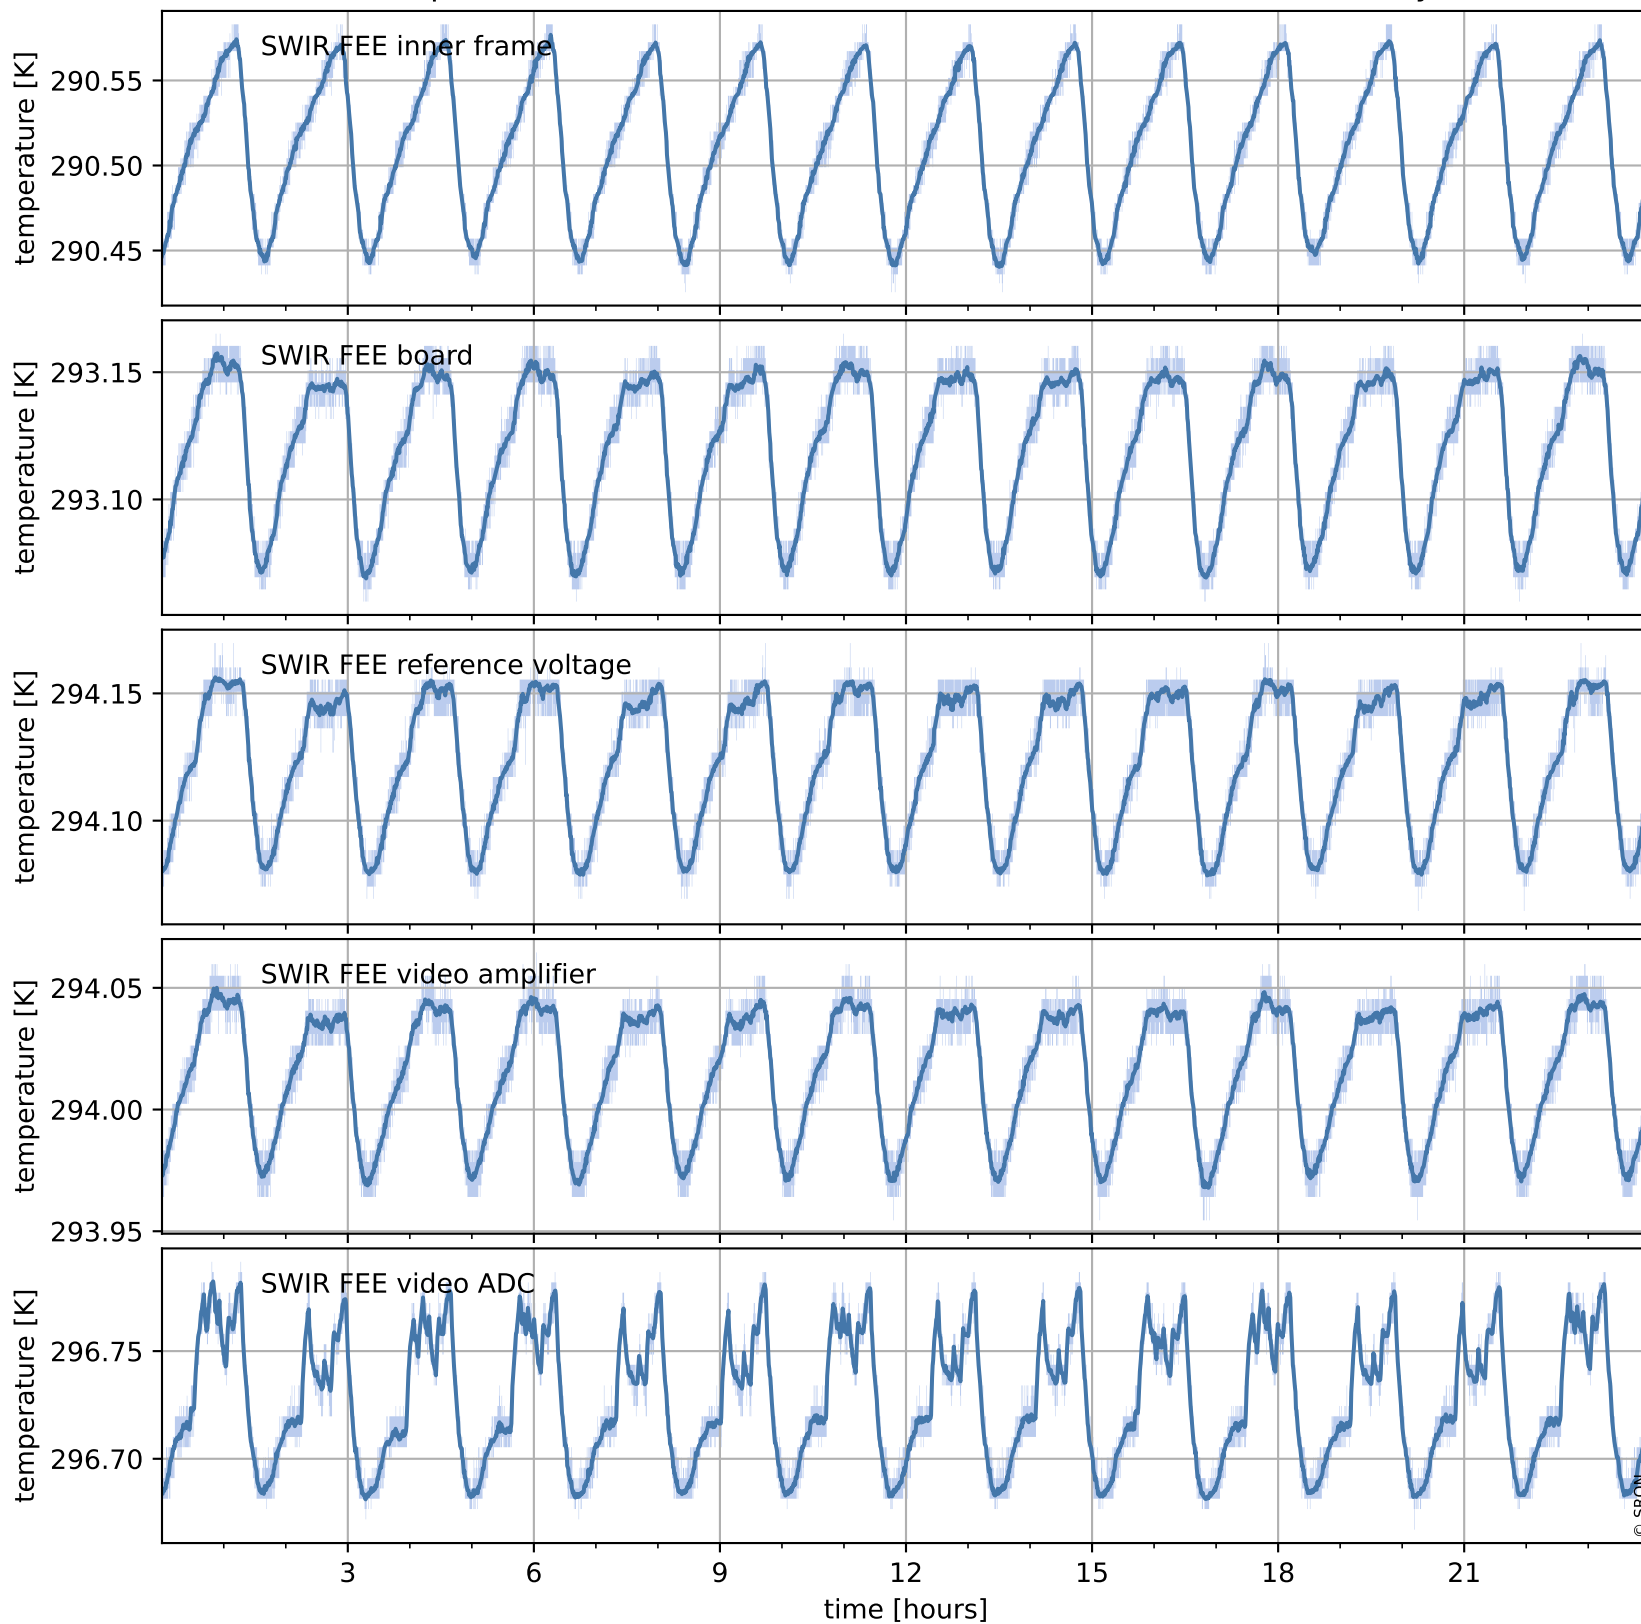

Tropomi SWIR housekeeping data

orbits : [15800, 15813]
coverage : 2020-10-31 / 2020-11-01
created : 2023-08-21T09:05:15

Temperature of sensors at the SWIR front-end electronics (one day)