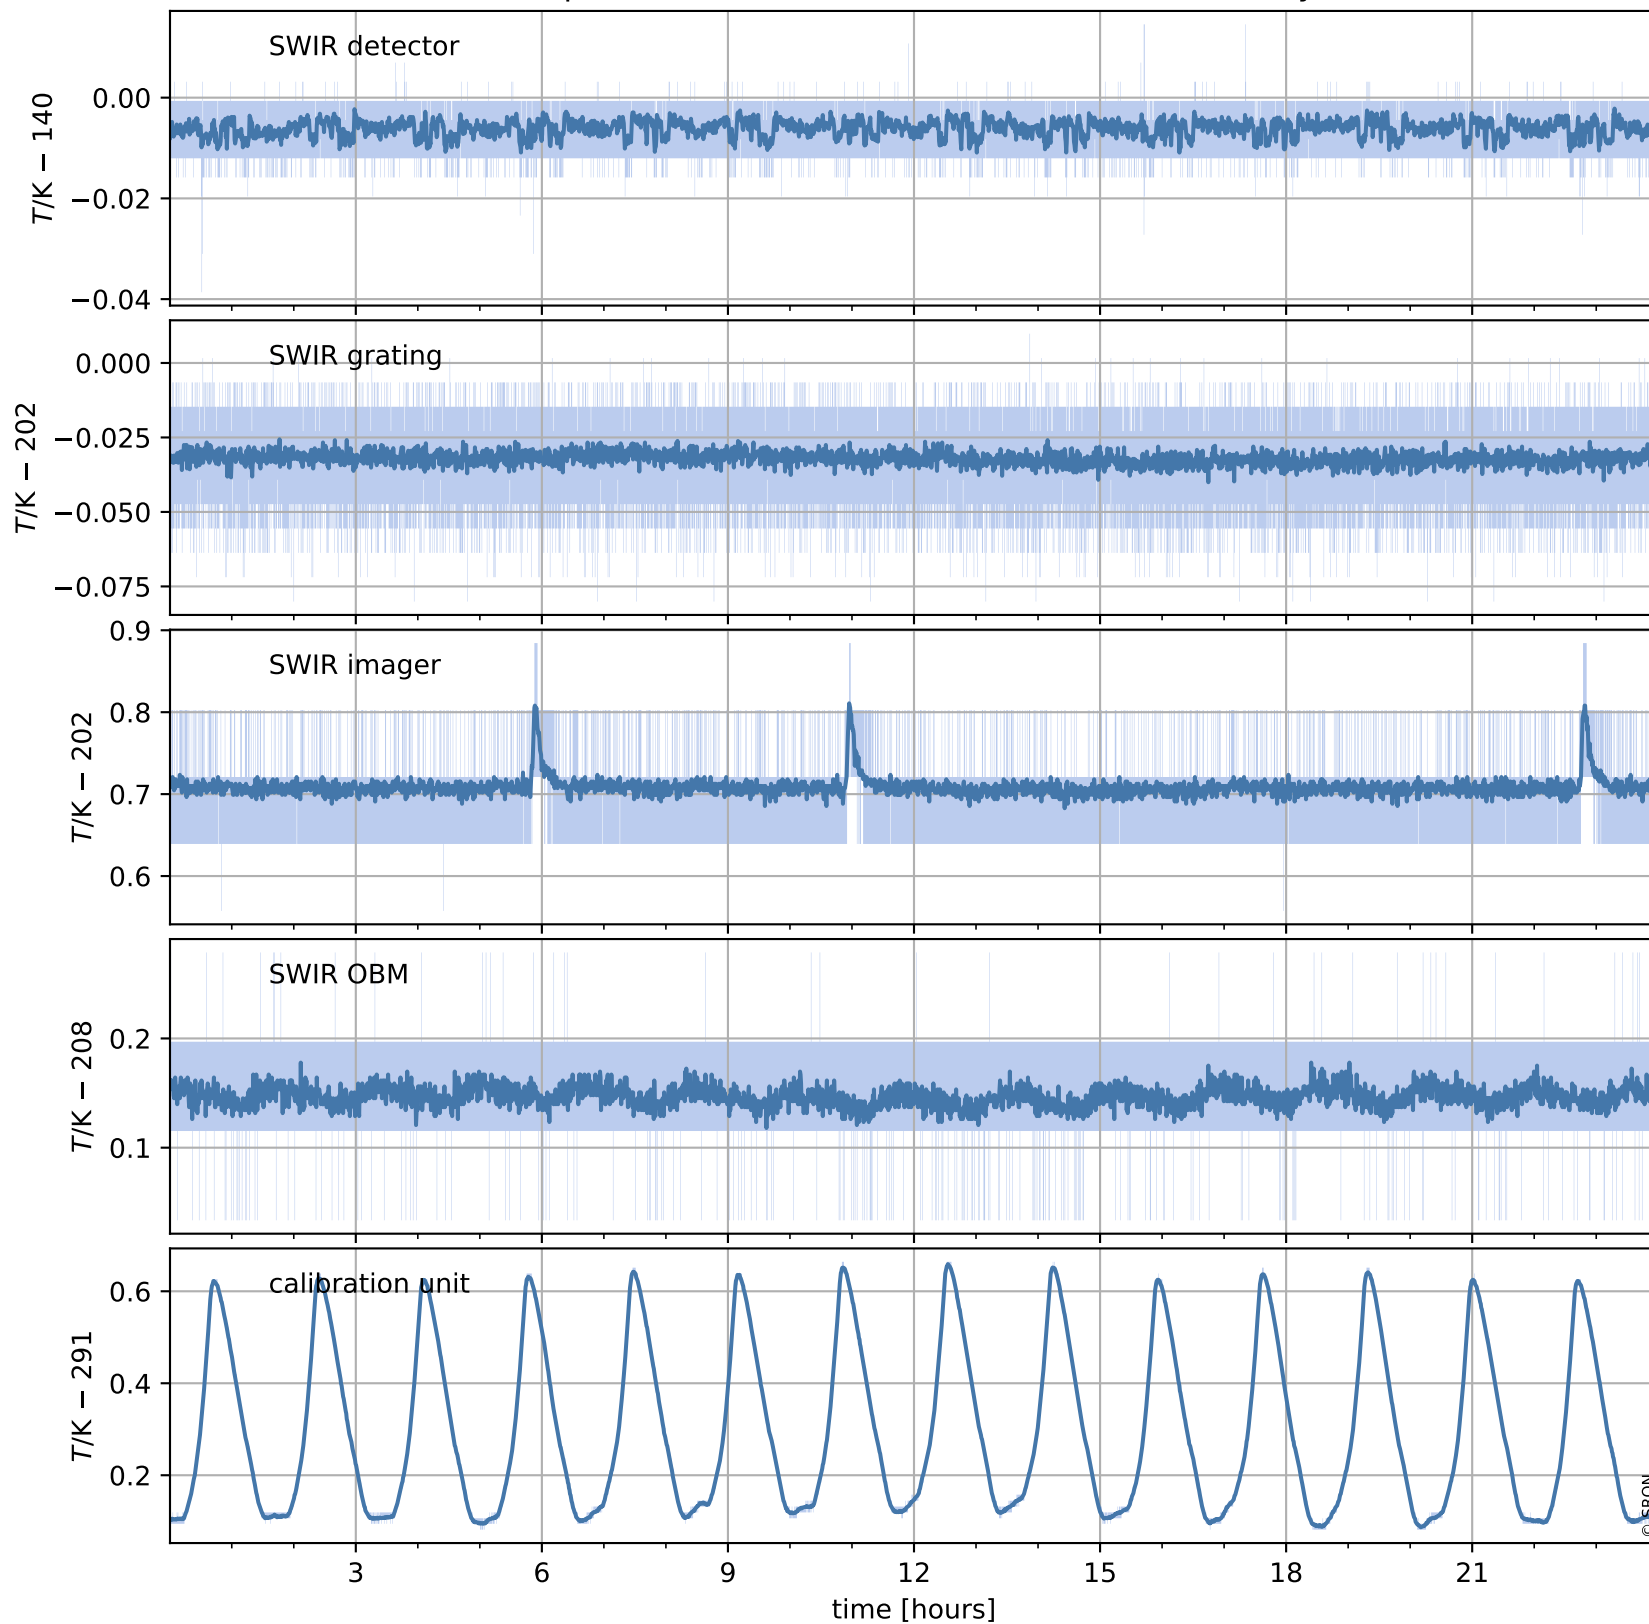

# Tropomi SWIR housekeeping data

orbits : [15800, 15813]  
coverage : 2020-10-31 / 2020-11-01  
created : 2023-08-21T09:05:14

## Temperature of sensors relevant for SWIR (one day)

## Temperature of sensors relevant for SWIR (last month)