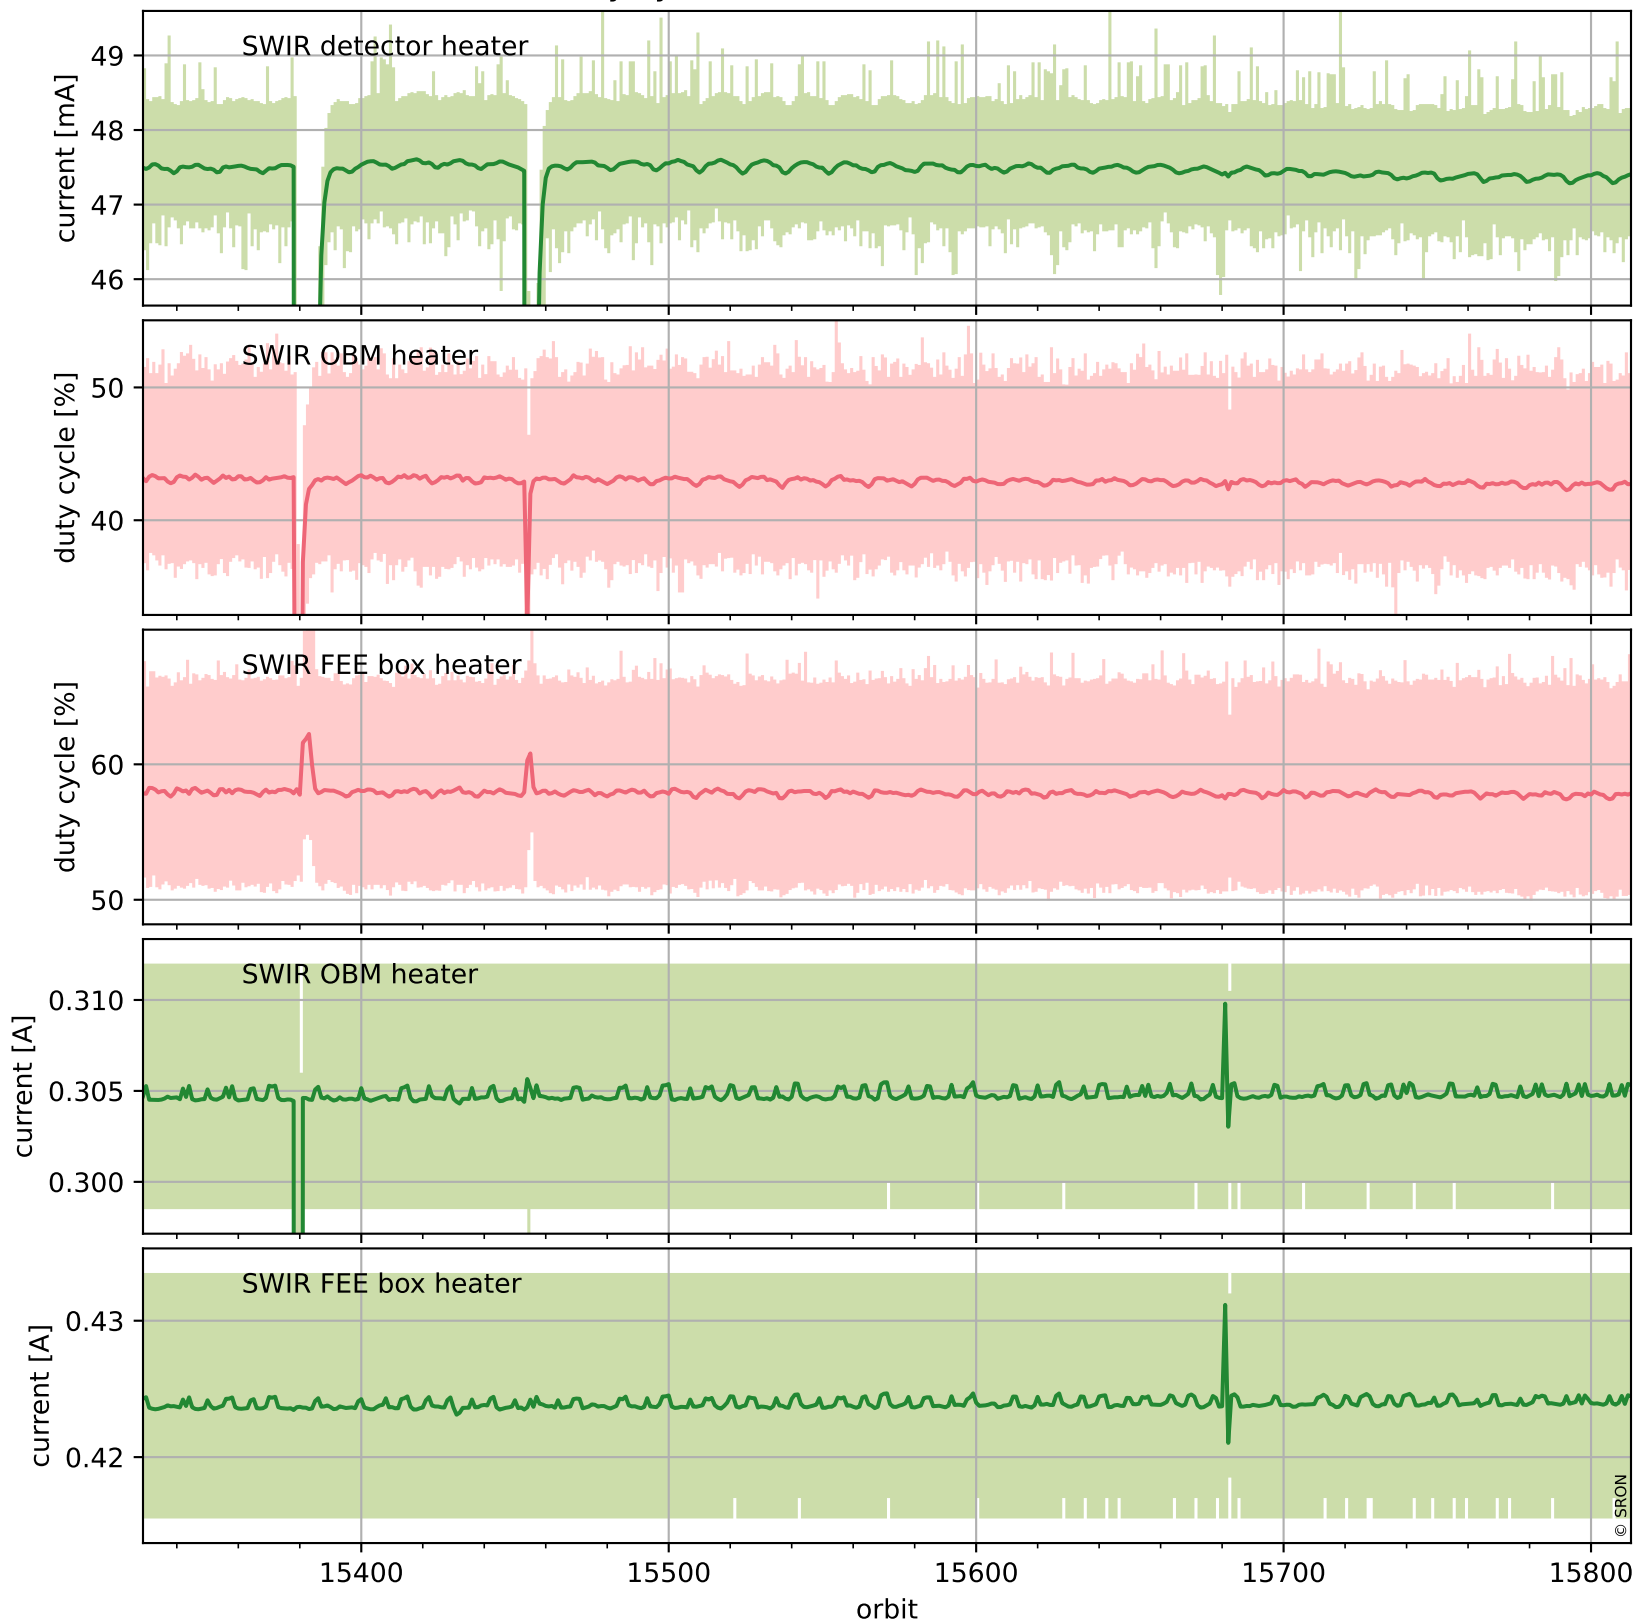

Tropomi SWIR housekeeping data

orbits : [15329, 15813]
coverage : 2020-09-27 / 2020-11-01
created : 2023-08-21T09:05:15

Current and duty cycle of 3 heaters relevant for SWIR (last month)