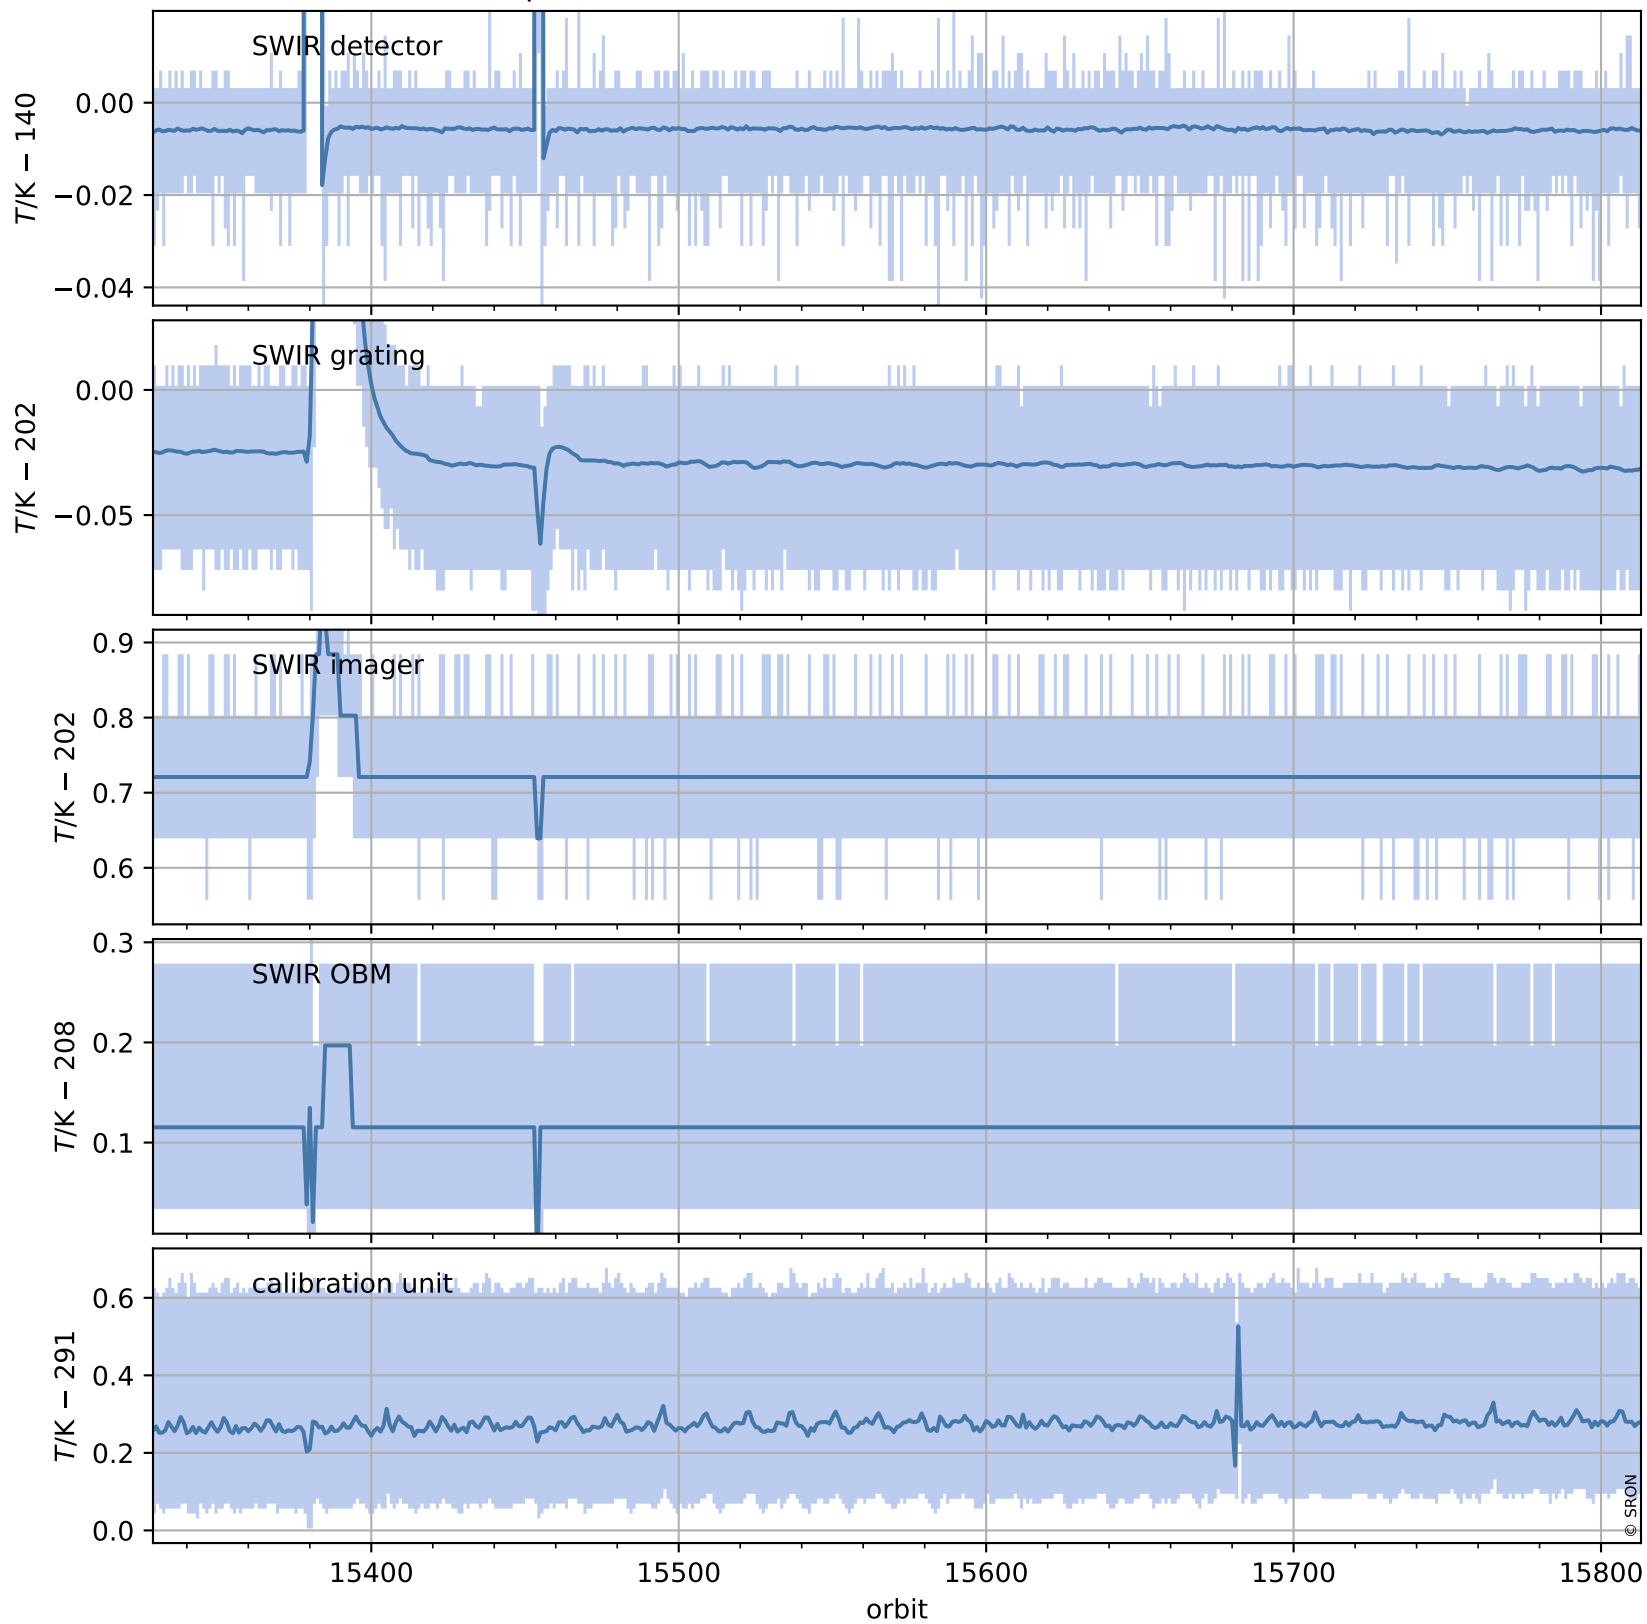

# Tropomi SWIR housekeeping data

orbits : [15800, 15813]  
coverage : 2020-10-31 / 2020-11-01  
created : 2023-08-21T09:05:14

## Temperature of sensors relevant for SWIR (one day)

# Tropomi SWIR housekeeping data

orbits : [15329, 15813]  
coverage : 2020-09-27 / 2020-11-01  
created : 2023-08-21T09:05:14

## Temperature of sensors relevant for SWIR (last month)