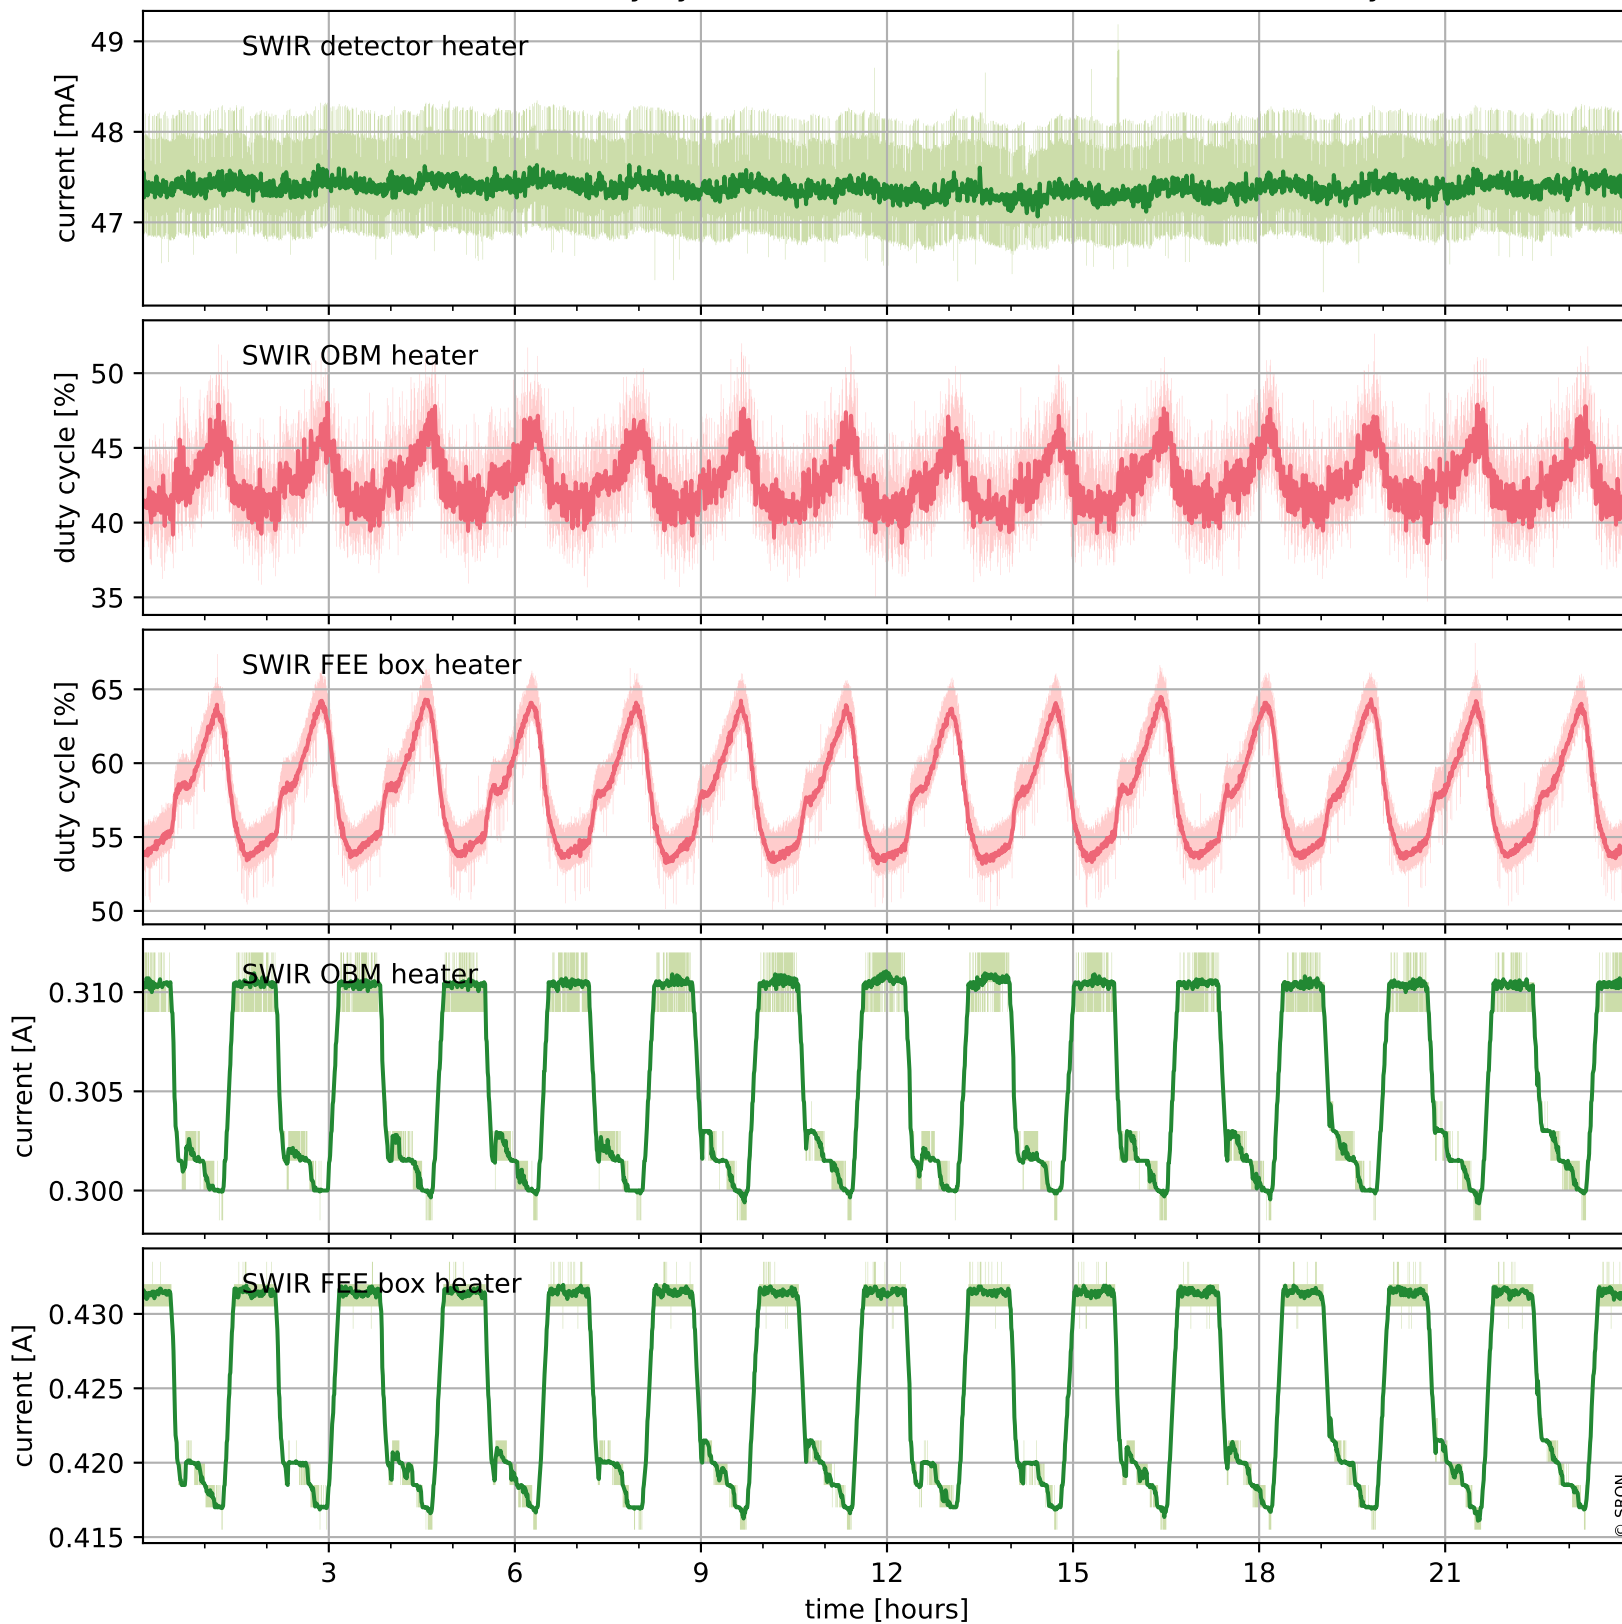

Tropomi SWIR housekeeping data

orbits : [15800, 15813]
coverage : 2020-10-31 / 2020-11-01
created : 2023-08-21T09:05:14

Current and duty cycle of 3 heaters relevant for SWIR (one day)