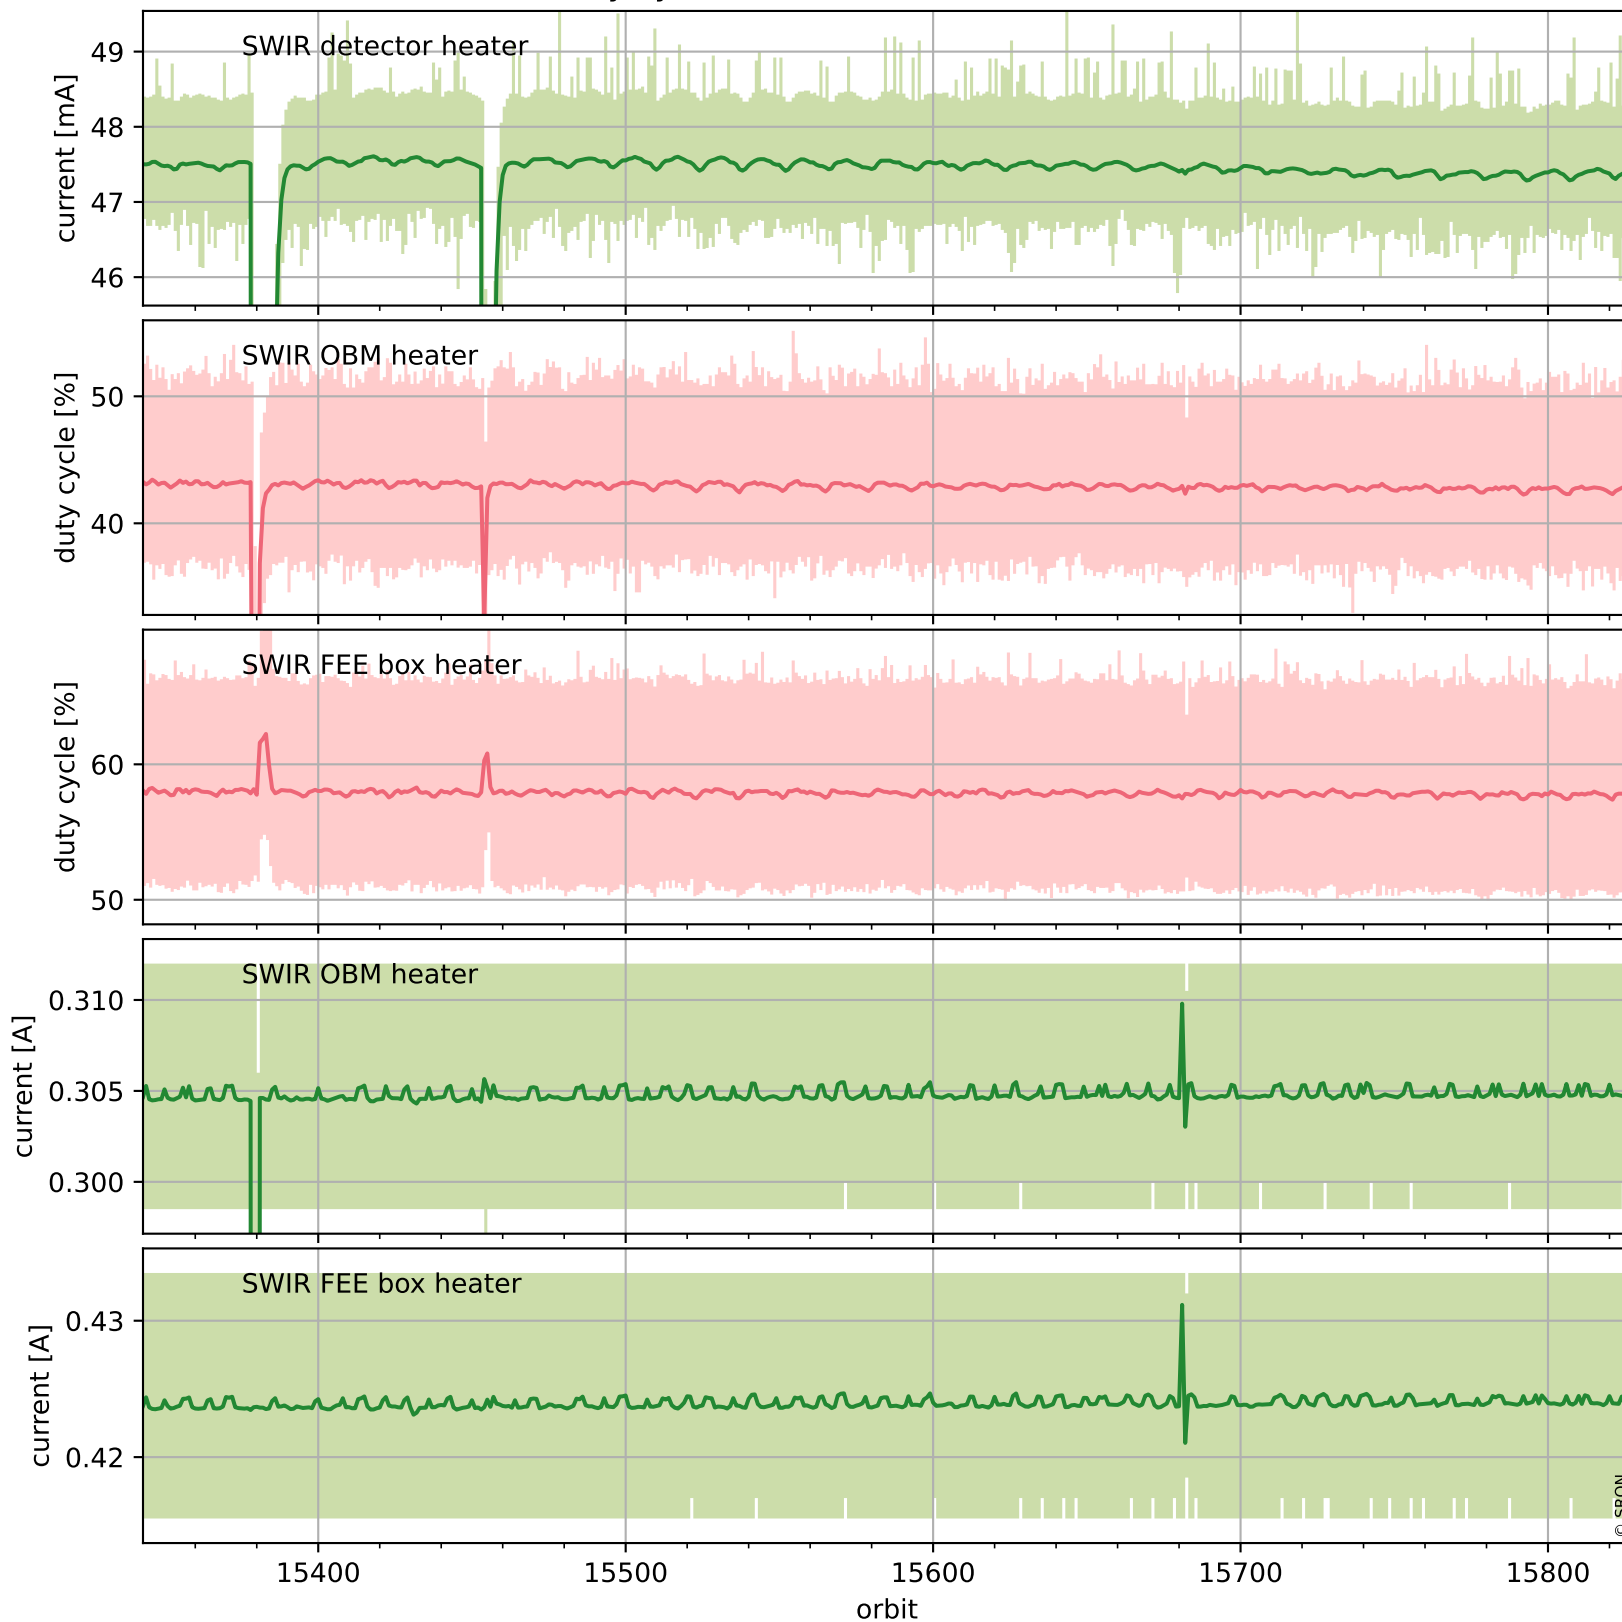

Tropomi SWIR housekeeping data

orbits : [15814, 15827]
coverage : 2020-11-01 / 2020-11-02
created : 2023-08-21T09:05:16

Temperature of sensors relevant for SWIR (one day)

Tropomi SWIR housekeeping data

orbits : [15343, 15827]
coverage : 2020-09-28 / 2020-11-02
created : 2023-08-21T09:05:16

Temperature of sensors relevant for SWIR (last month)

Tropomi SWIR housekeeping data

orbits : [15814, 15827]
coverage : 2020-11-01 / 2020-11-02
created : 2023-08-21T09:05:17

Current and duty cycle of 3 heaters relevant for SWIR (one day)

Tropomi SWIR housekeeping data

orbits : [15343, 15827]
coverage : 2020-09-28 / 2020-11-02
created : 2023-08-21T09:05:17

Current and duty cycle of 3 heaters relevant for SWIR (last month)

Tropomi SWIR housekeeping data

orbits : [15814, 15827]
coverage : 2020-11-01 / 2020-11-02
created : 2023-08-21T09:05:17

Temperature of sensors at the SWIR front-end electronics (one day)

Tropomi SWIR housekeeping data

orbits : [15343, 15827]
coverage : 2020-09-28 / 2020-11-02
created : 2023-08-21T09:05:18