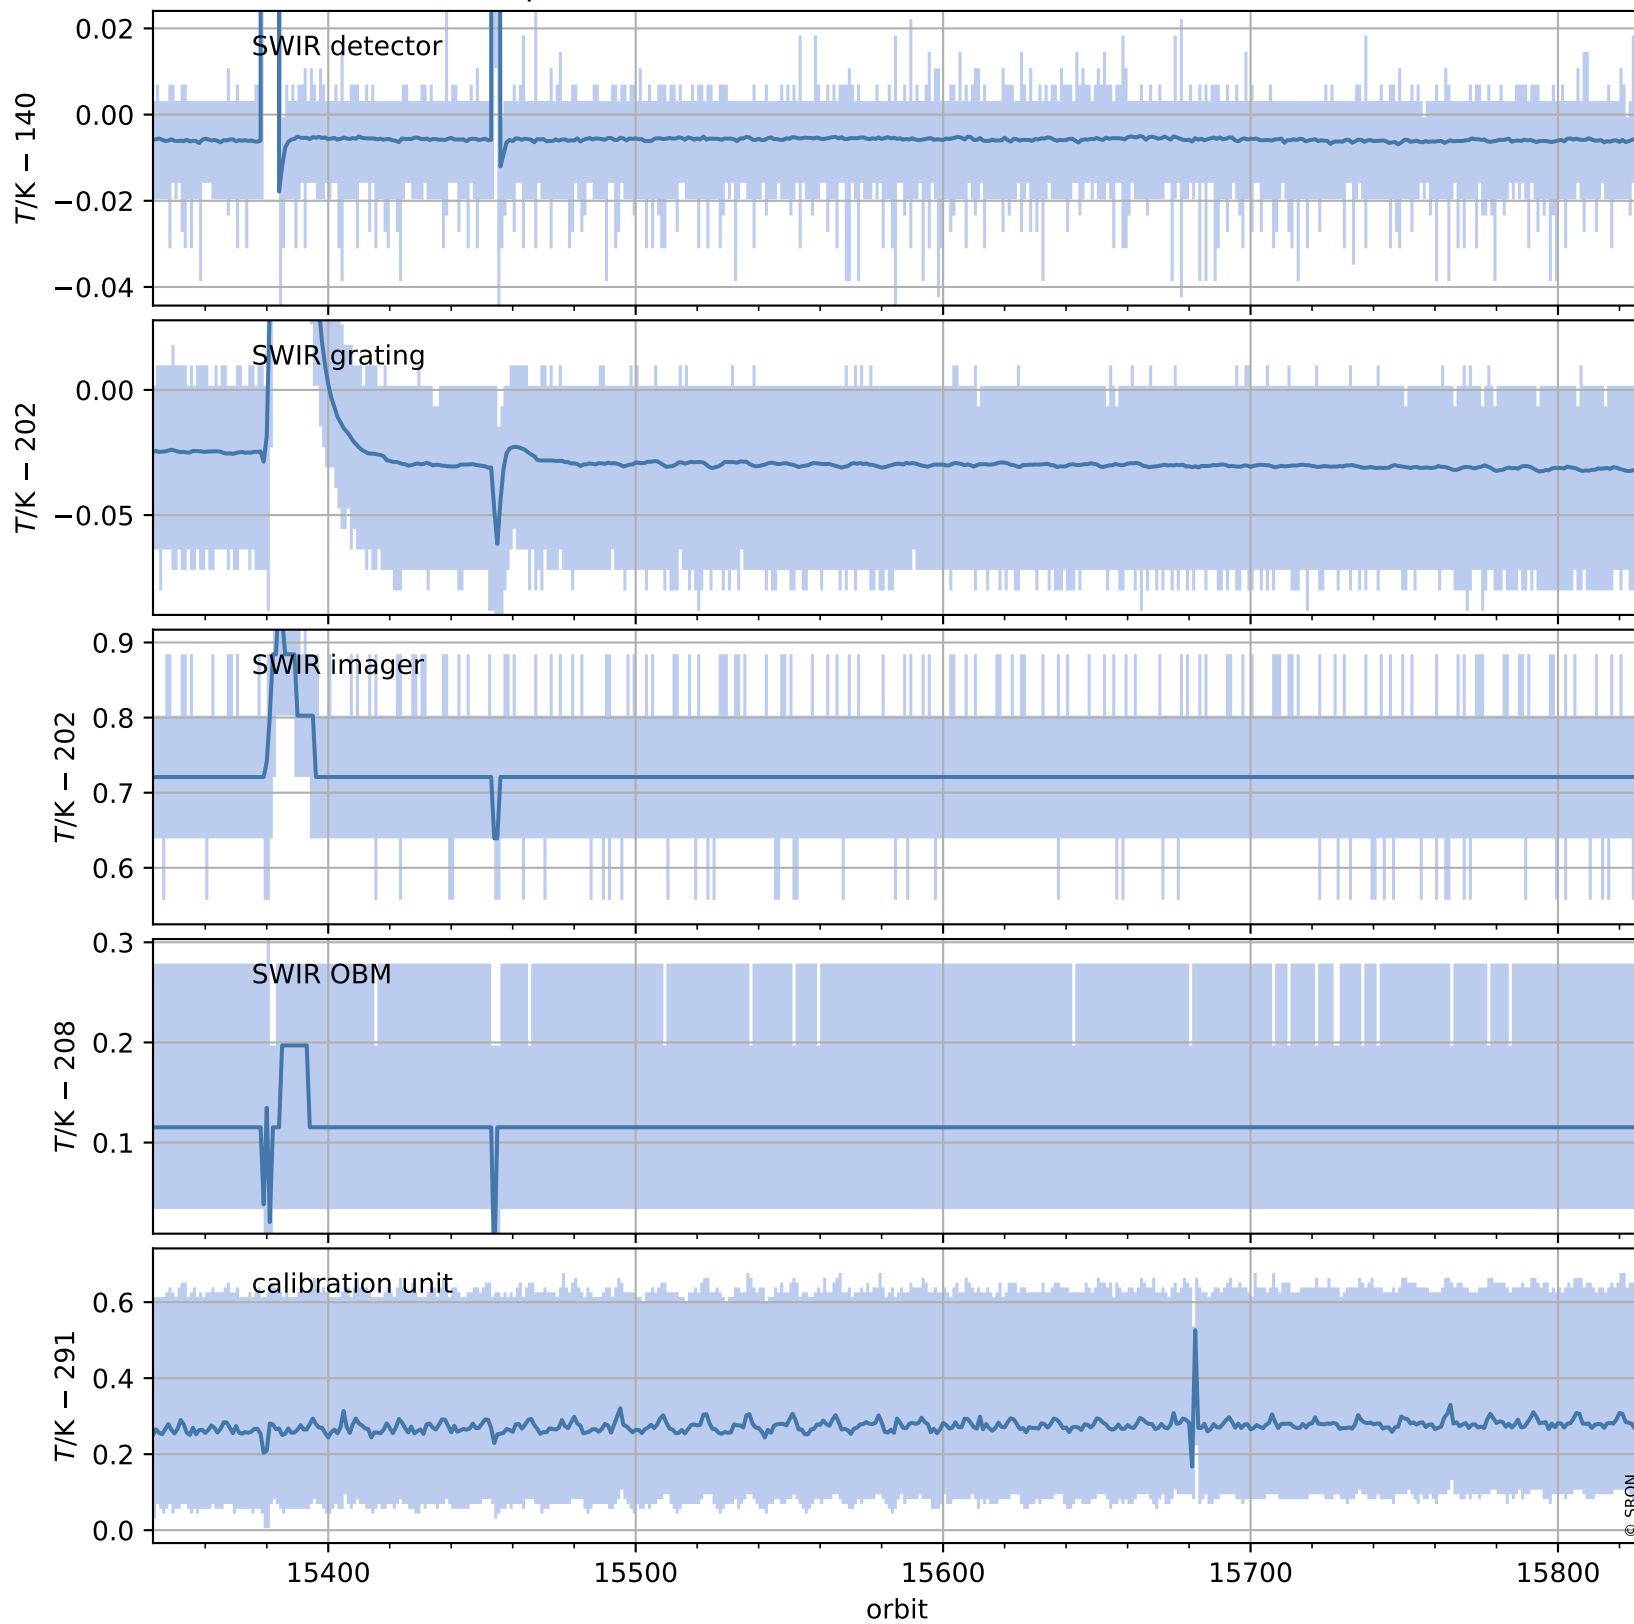

Tropomi SWIR housekeeping data

orbits : [15814, 15827]
coverage : 2020-11-01 / 2020-11-02
created : 2023-08-21T09:05:16

Temperature of sensors relevant for SWIR (one day)

Tropomi SWIR housekeeping data

orbits : [15343, 15827]
coverage : 2020-09-28 / 2020-11-02
created : 2023-08-21T09:05:16

Temperature of sensors relevant for SWIR (last month)

Tropomi SWIR housekeeping data

orbits : [15814, 15827]
coverage : 2020-11-01 / 2020-11-02
created : 2023-08-21T09:05:17

Current and duty cycle of 3 heaters relevant for SWIR (one day)

Tropomi SWIR housekeeping data

orbits : [15343, 15827]
coverage : 2020-09-28 / 2020-11-02
created : 2023-08-21T09:05:17

Current and duty cycle of 3 heaters relevant for SWIR (last month)

Tropomi SWIR housekeeping data

orbits : [15814, 15827]
coverage : 2020-11-01 / 2020-11-02
created : 2023-08-21T09:05:17

Temperature of sensors at the SWIR front-end electronics (one day)

Tropomi SWIR housekeeping data

orbits : [15343, 15827]
coverage : 2020-09-28 / 2020-11-02
created : 2023-08-21T09:05:18