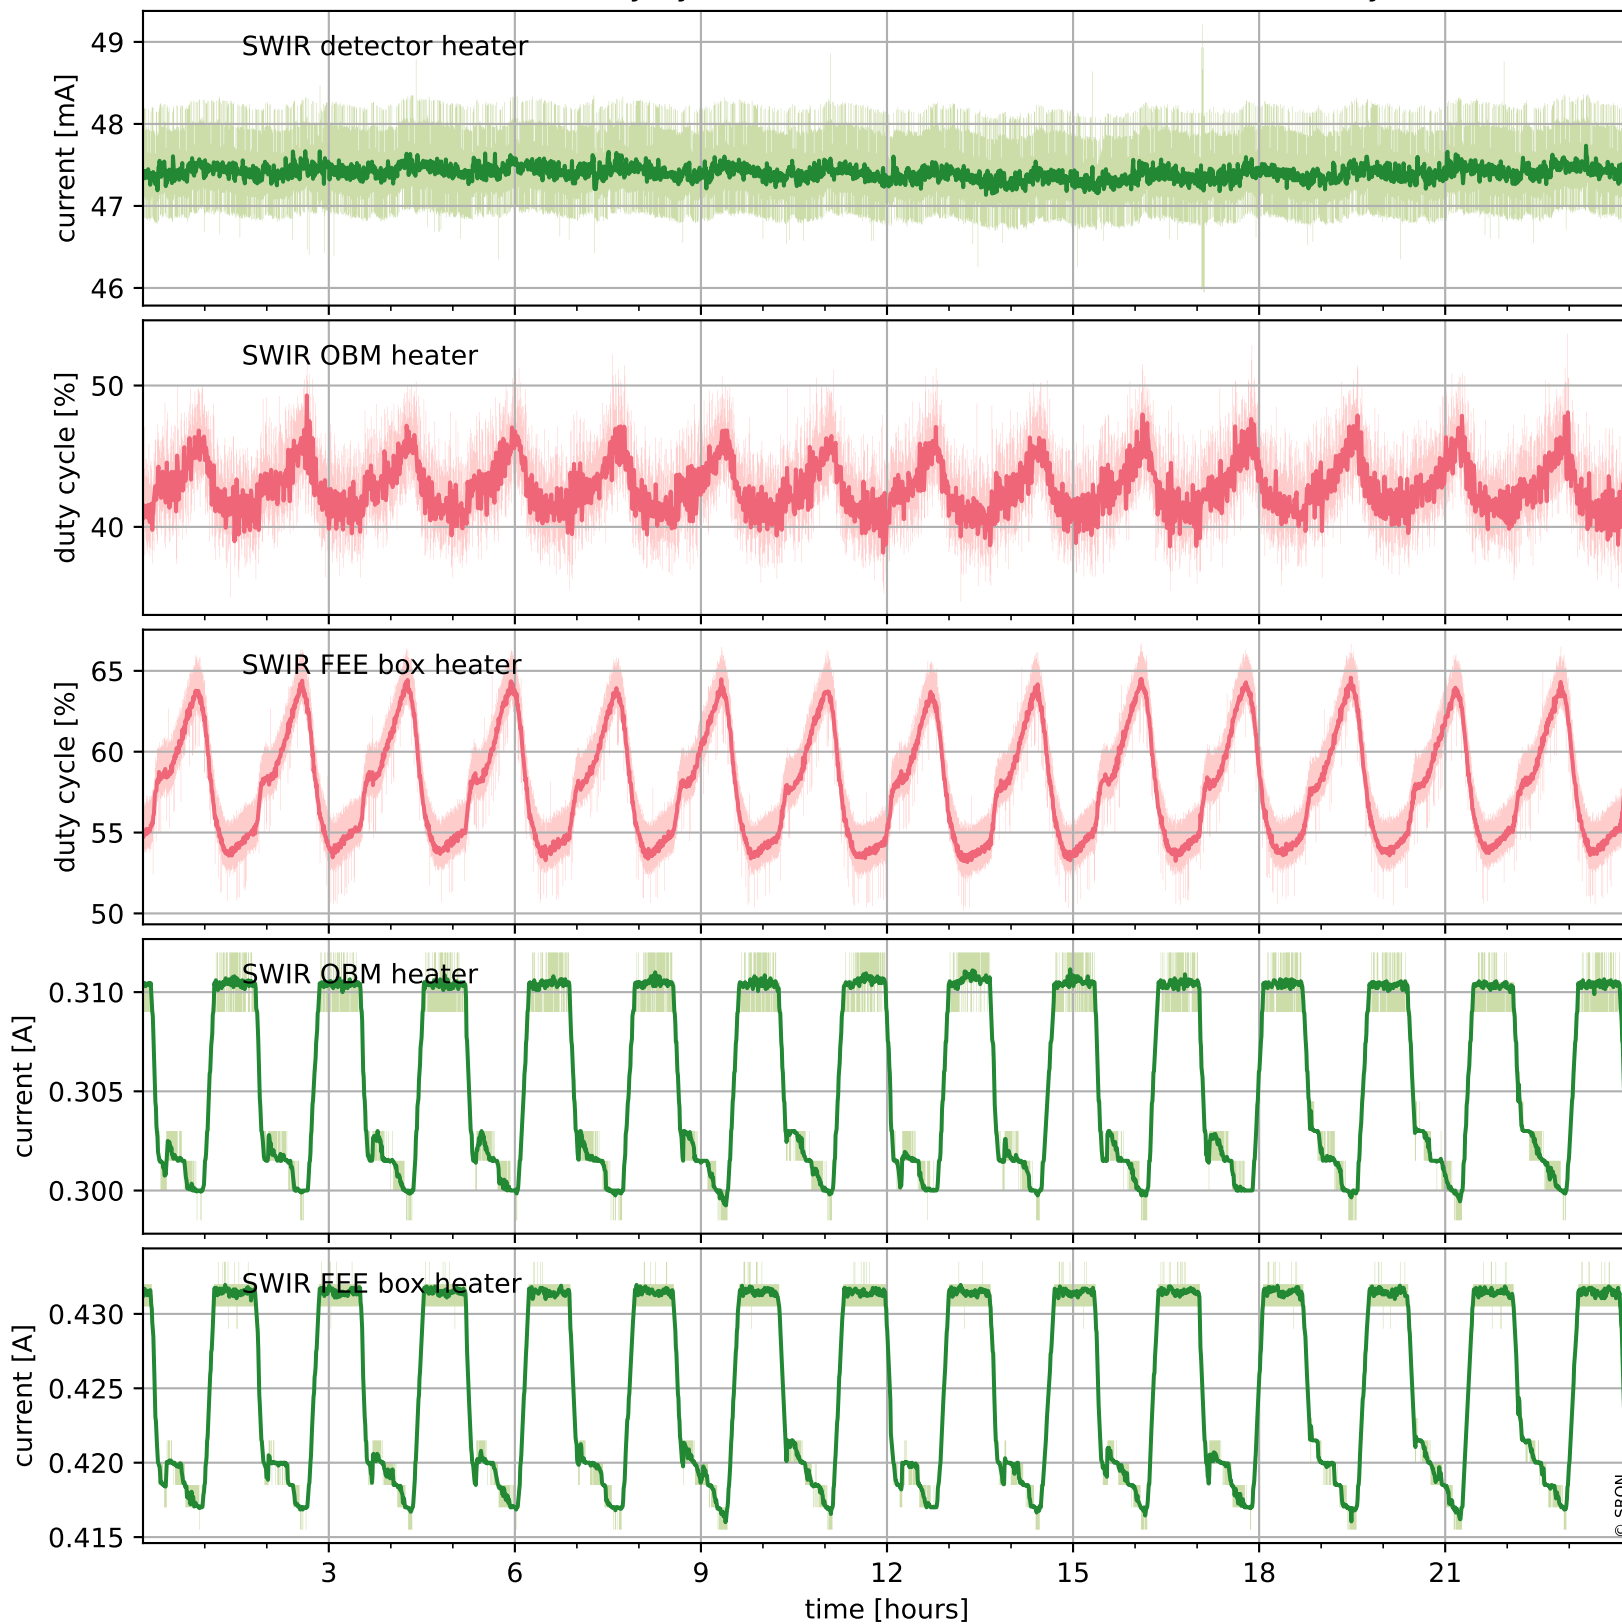

Tropomi SWIR housekeeping data

orbits : [15814, 15827]
coverage : 2020-11-01 / 2020-11-02
created : 2023-08-21T09:05:16

Temperature of sensors relevant for SWIR (one day)

Tropomi SWIR housekeeping data

orbits : [15343, 15827]
coverage : 2020-09-28 / 2020-11-02
created : 2023-08-21T09:05:16

Temperature of sensors relevant for SWIR (last month)

Tropomi SWIR housekeeping data

orbits : [15814, 15827]
coverage : 2020-11-01 / 2020-11-02
created : 2023-08-21T09:05:17

Current and duty cycle of 3 heaters relevant for SWIR (one day)

Tropomi SWIR housekeeping data

orbits : [15343, 15827]
coverage : 2020-09-28 / 2020-11-02
created : 2023-08-21T09:05:17

Current and duty cycle of 3 heaters relevant for SWIR (last month)

Tropomi SWIR housekeeping data

orbits : [15814, 15827]
coverage : 2020-11-01 / 2020-11-02
created : 2023-08-21T09:05:17

Temperature of sensors at the SWIR front-end electronics (one day)

Tropomi SWIR housekeeping data

orbits : [15343, 15827]
coverage : 2020-09-28 / 2020-11-02
created : 2023-08-21T09:05:18