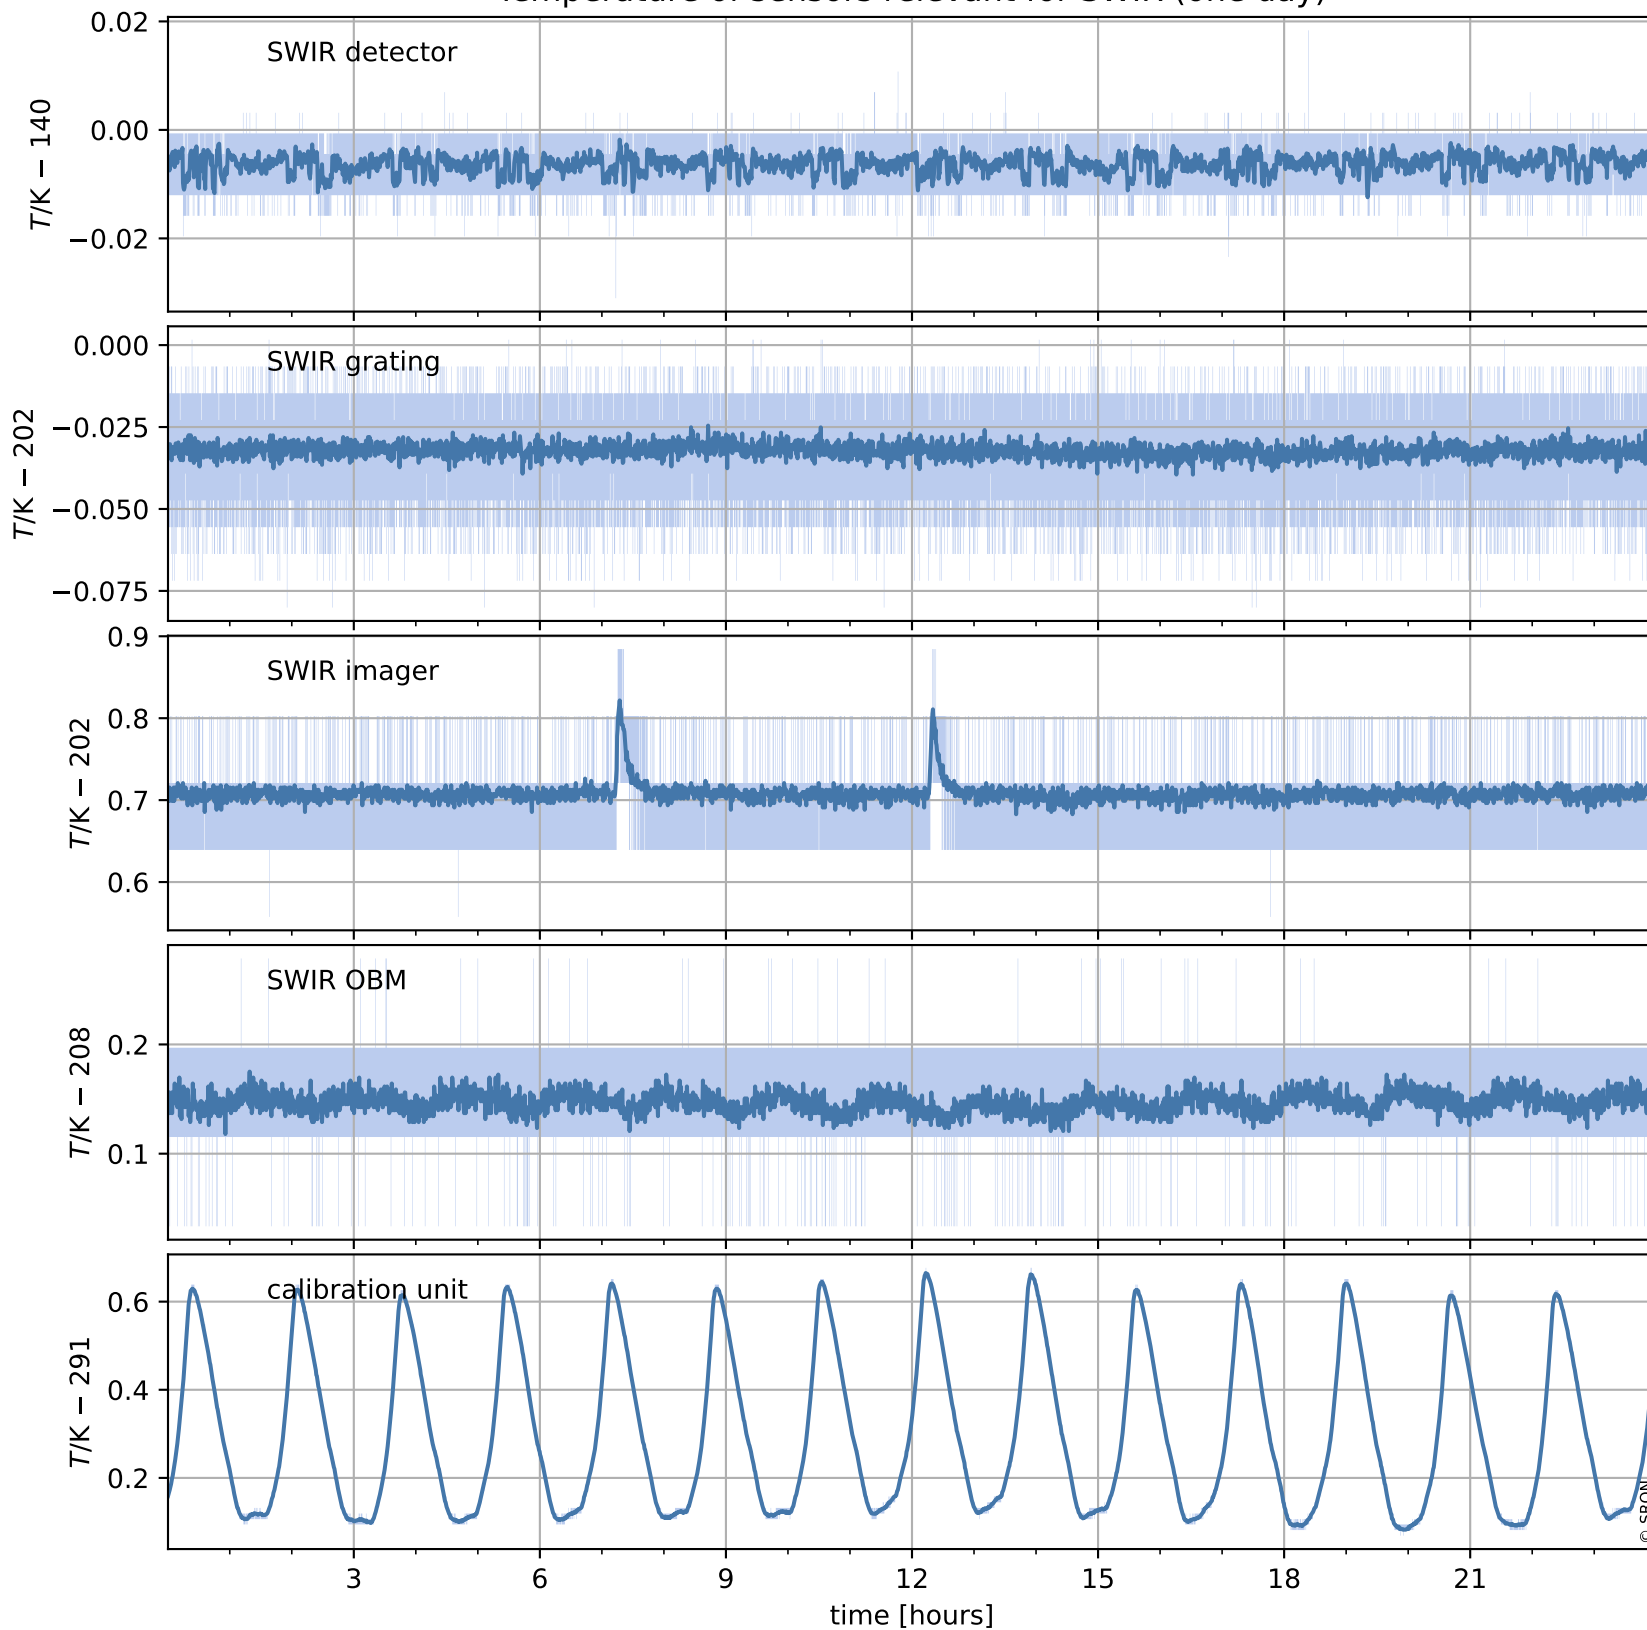

Tropomi SWIR housekeeping data

orbits : [15814, 15827]
coverage : 2020-11-01 / 2020-11-02
created : 2023-08-21T09:05:16

Temperature of sensors relevant for SWIR (one day)

Tropomi SWIR housekeeping data

orbits : [15343, 15827]
coverage : 2020-09-28 / 2020-11-02
created : 2023-08-21T09:05:16

Temperature of sensors relevant for SWIR (last month)

Tropomi SWIR housekeeping data

orbits : [15814, 15827]
coverage : 2020-11-01 / 2020-11-02
created : 2023-08-21T09:05:17

Current and duty cycle of 3 heaters relevant for SWIR (one day)