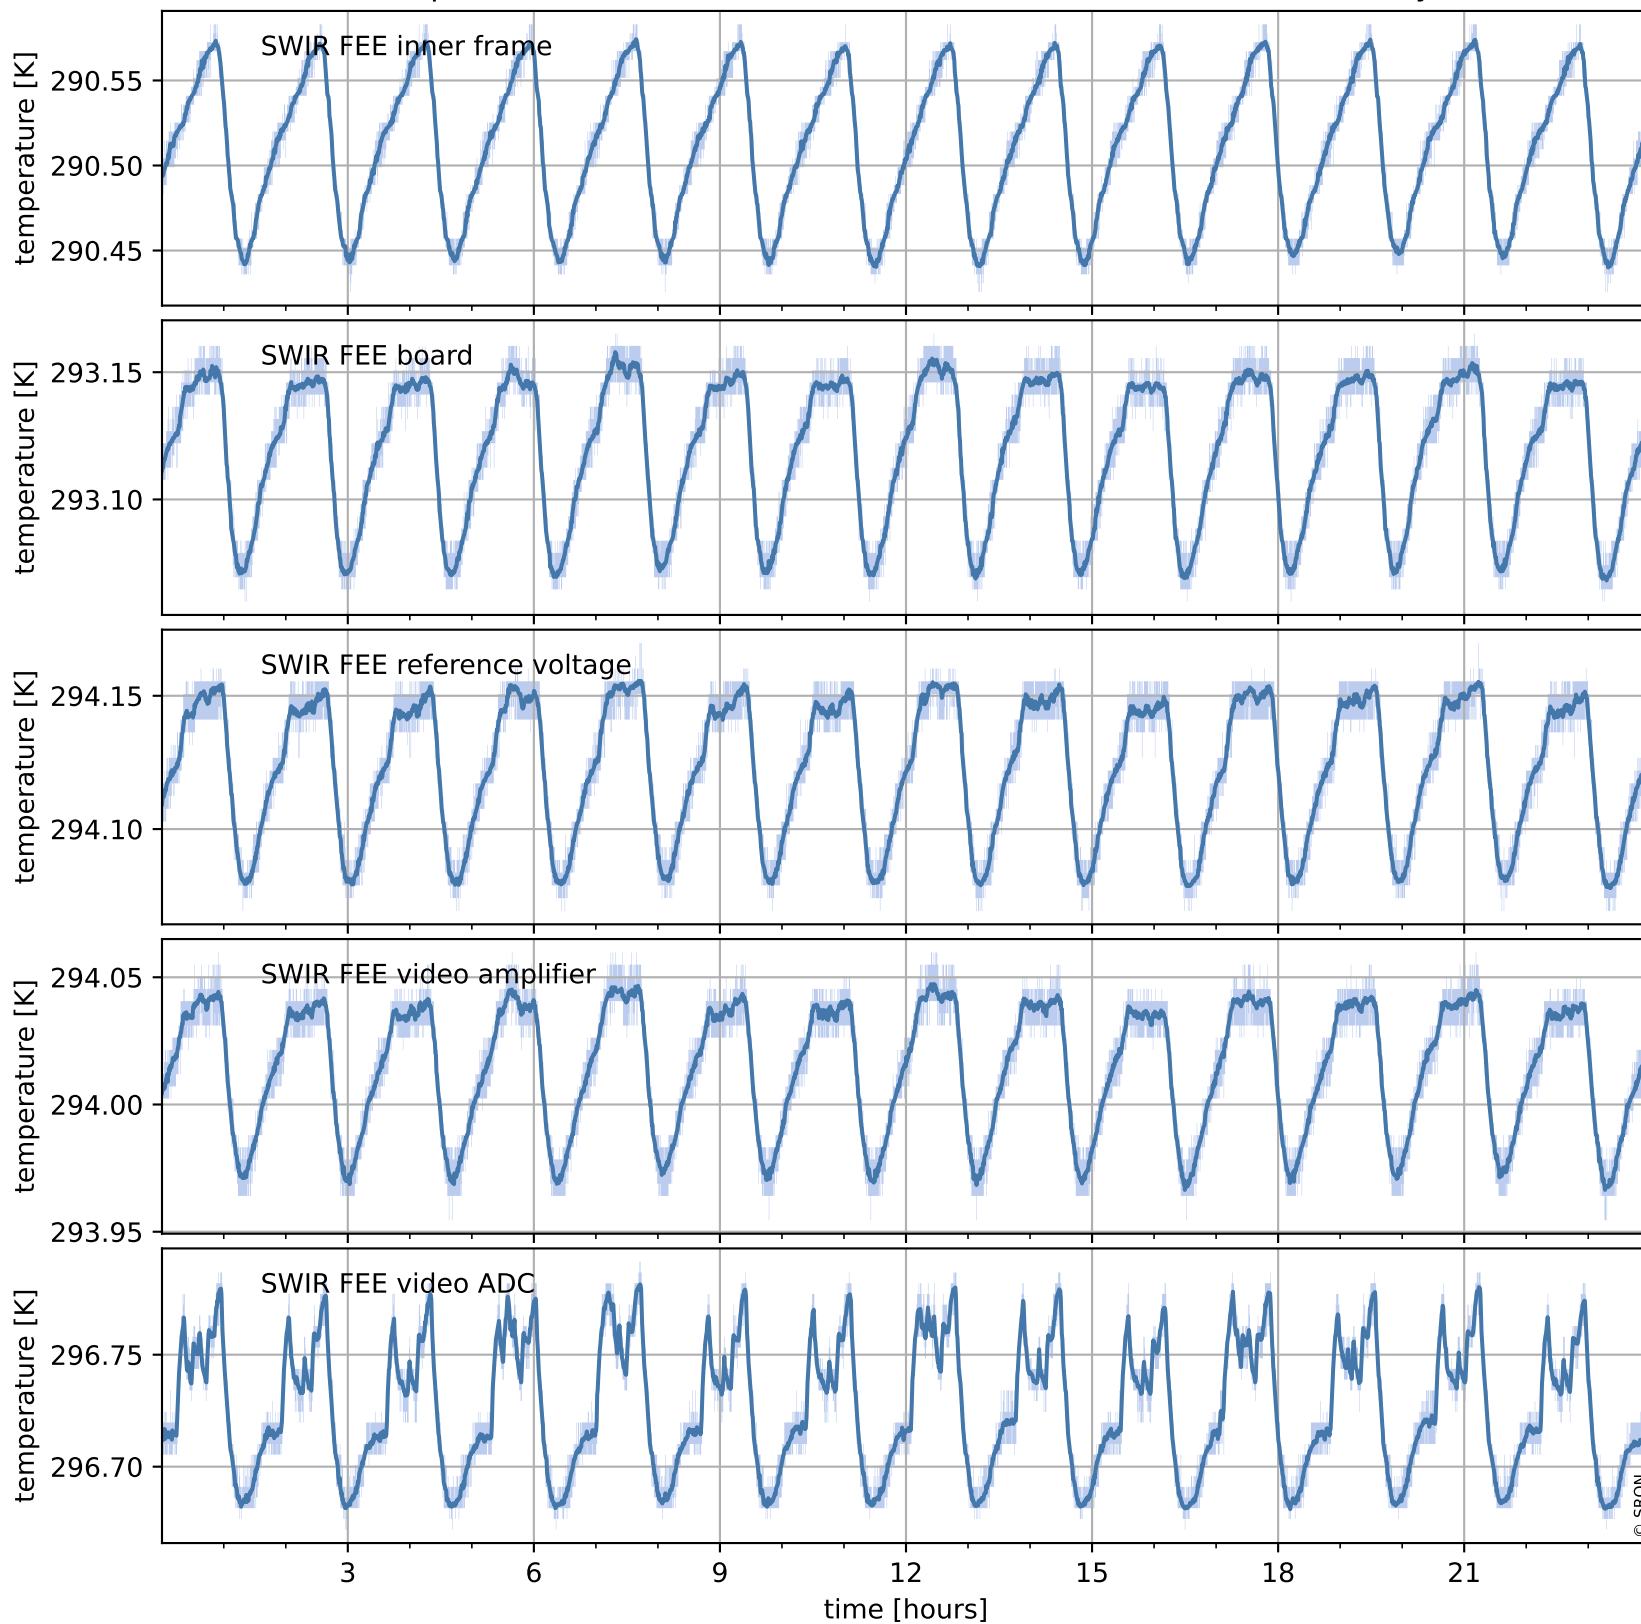

Tropomi SWIR housekeeping data

orbits : [15814, 15827]
coverage : 2020-11-01 / 2020-11-02
created : 2023-08-21T09:05:16

Temperature of sensors relevant for SWIR (one day)

Tropomi SWIR housekeeping data

orbits : [15343, 15827]
coverage : 2020-09-28 / 2020-11-02
created : 2023-08-21T09:05:16

Temperature of sensors relevant for SWIR (last month)

Tropomi SWIR housekeeping data

orbits : [15814, 15827]
coverage : 2020-11-01 / 2020-11-02
created : 2023-08-21T09:05:17

Current and duty cycle of 3 heaters relevant for SWIR (one day)

Tropomi SWIR housekeeping data

orbits : [15343, 15827]
coverage : 2020-09-28 / 2020-11-02
created : 2023-08-21T09:05:17

Current and duty cycle of 3 heaters relevant for SWIR (last month)

Tropomi SWIR housekeeping data

orbits : [15814, 15827]
coverage : 2020-11-01 / 2020-11-02
created : 2023-08-21T09:05:17

Temperature of sensors at the SWIR front-end electronics (one day)

Tropomi SWIR housekeeping data

orbits : [15343, 15827]
coverage : 2020-09-28 / 2020-11-02
created : 2023-08-21T09:05:18