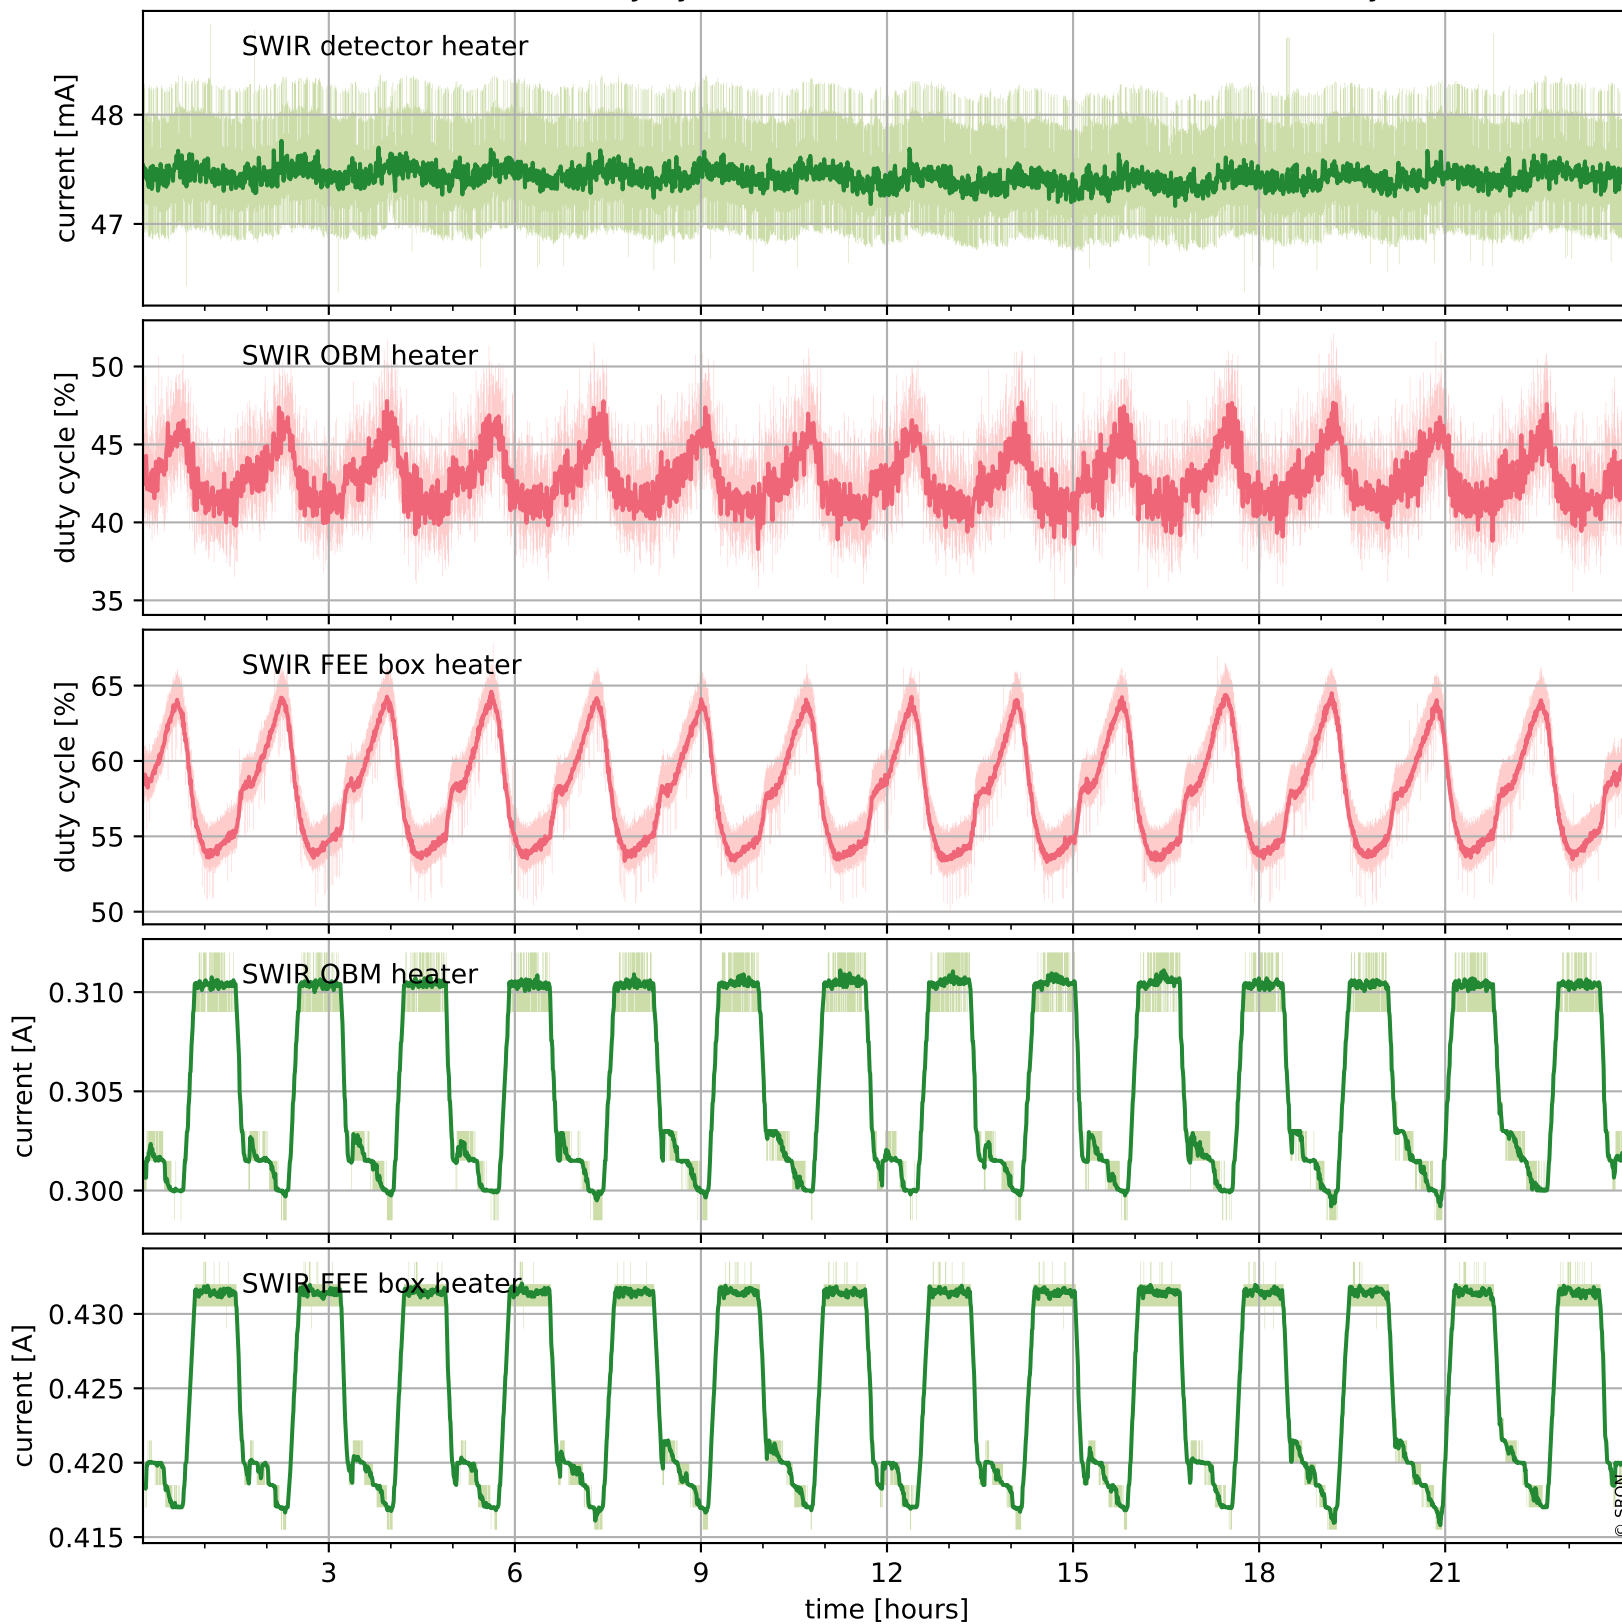

Tropomi SWIR housekeeping data

orbits : [15828, 15842]
coverage : 2020-11-02 / 2020-11-03
created : 2023-08-21T09:05:18

Temperature of sensors relevant for SWIR (one day)

Tropomi SWIR housekeeping data

orbits : [15358, 15842]
coverage : 2020-09-29 / 2020-11-03
created : 2023-08-21T09:05:19

Temperature of sensors relevant for SWIR (last month)

Tropomi SWIR housekeeping data

orbits : [15828, 15842]
coverage : 2020-11-02 / 2020-11-03
created : 2023-08-21T09:05:19

Current and duty cycle of 3 heaters relevant for SWIR (one day)

Tropomi SWIR housekeeping data

orbits : [15358, 15842]
coverage : 2020-09-29 / 2020-11-03
created : 2023-08-21T09:05:19

Current and duty cycle of 3 heaters relevant for SWIR (last month)

Tropomi SWIR housekeeping data

orbits : [15828, 15842]
coverage : 2020-11-02 / 2020-11-03
created : 2023-08-21T09:05:20

Temperature of sensors at the SWIR front-end electronics (one day)

Tropomi SWIR housekeeping data

orbits : [15358, 15842]
coverage : 2020-09-29 / 2020-11-03
created : 2023-08-21T09:05:20