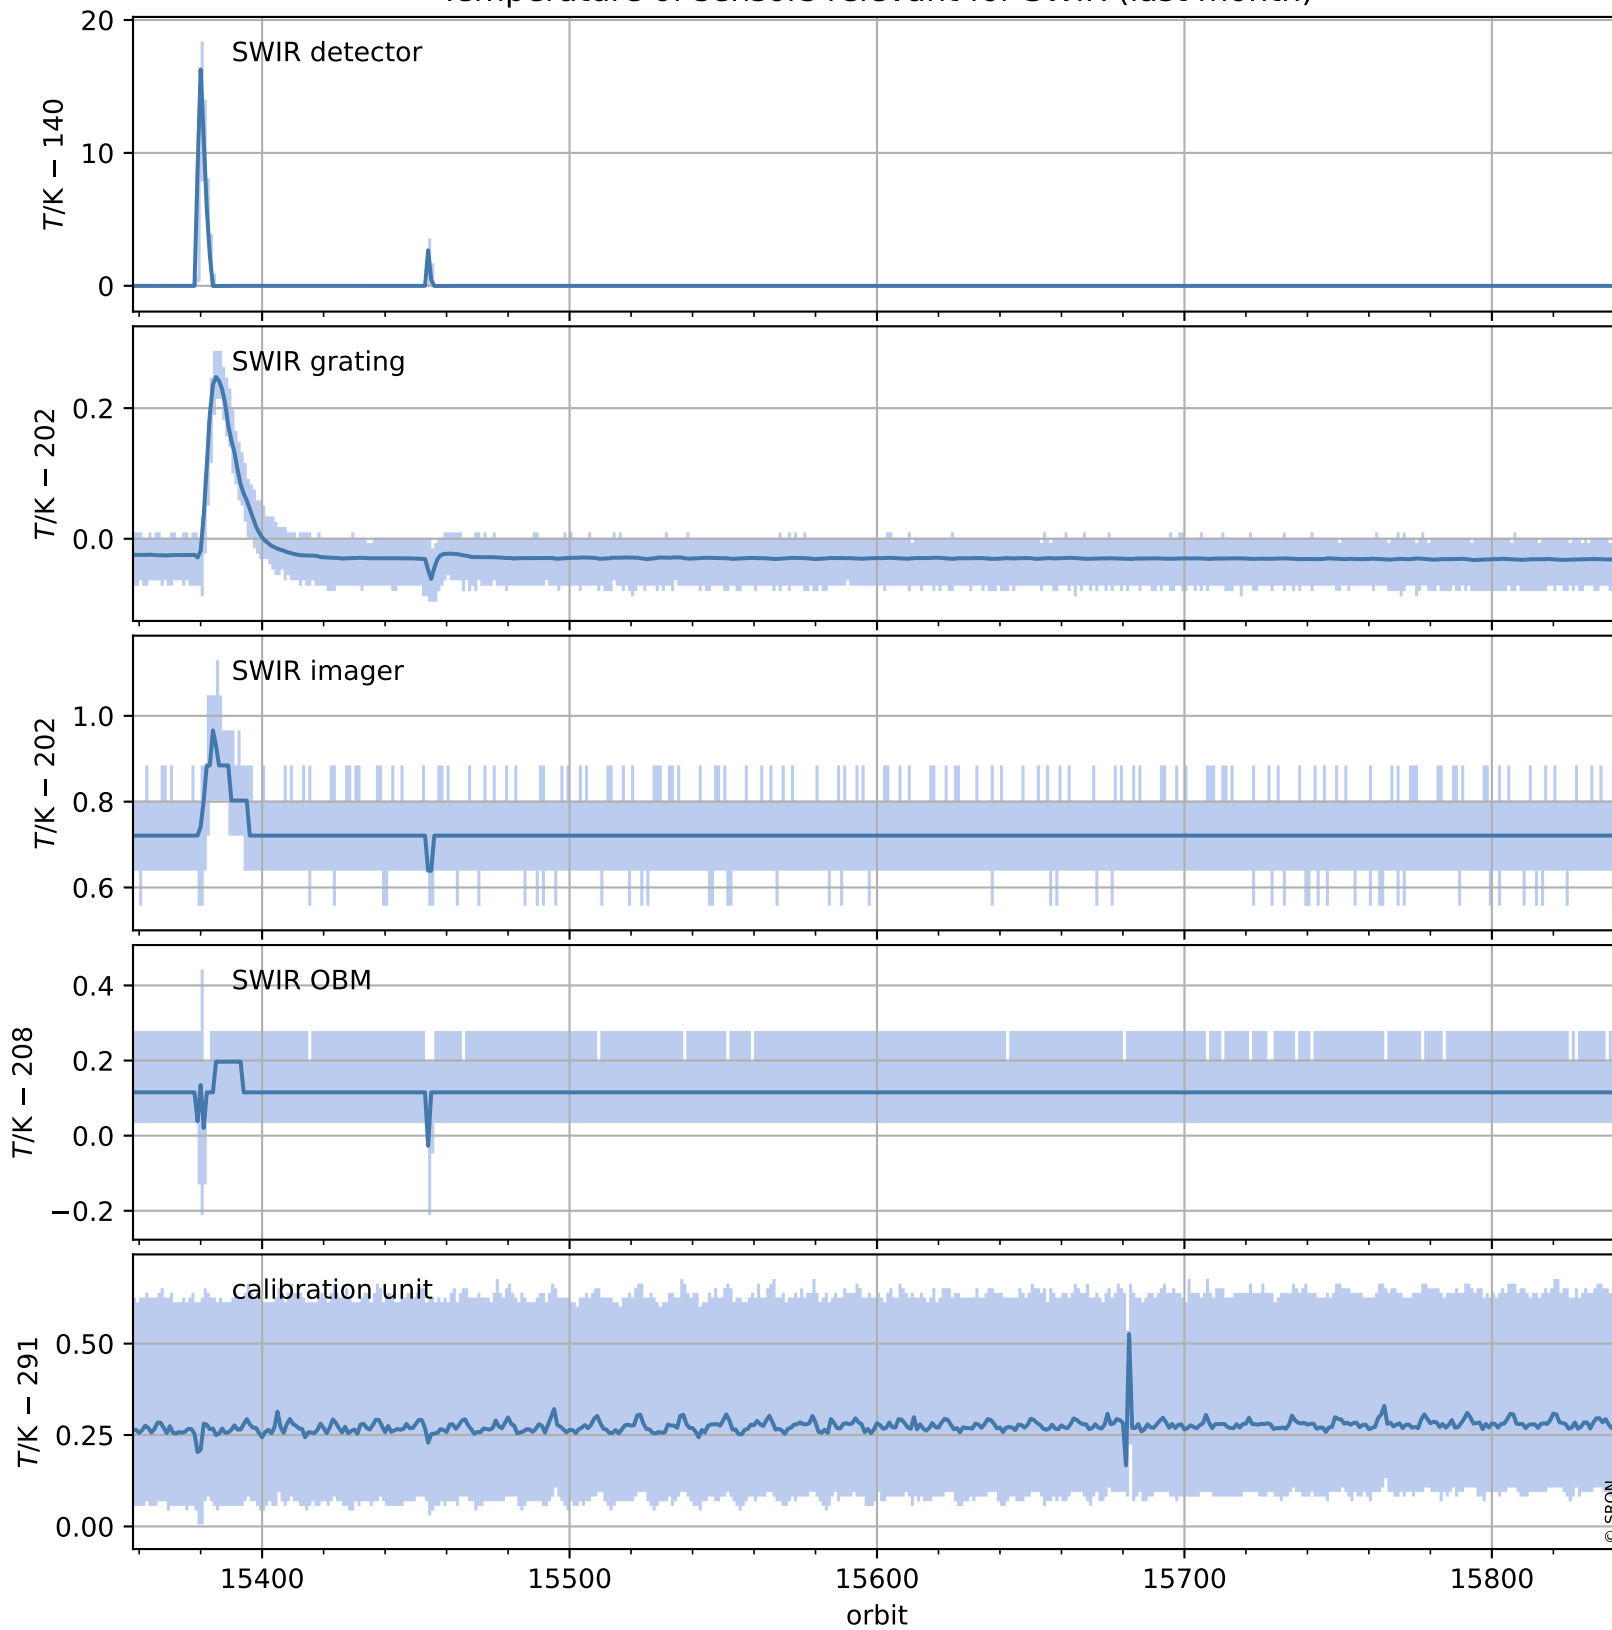

Tropomi SWIR housekeeping data

orbits : [15828, 15842]
coverage : 2020-11-02 / 2020-11-03
created : 2023-08-21T09:05:18

Temperature of sensors relevant for SWIR (one day)

Tropomi SWIR housekeeping data

orbits : [15358, 15842]
coverage : 2020-09-29 / 2020-11-03
created : 2023-08-21T09:05:19

Temperature of sensors relevant for SWIR (last month)

Tropomi SWIR housekeeping data

orbits : [15828, 15842]
coverage : 2020-11-02 / 2020-11-03
created : 2023-08-21T09:05:19

Current and duty cycle of 3 heaters relevant for SWIR (one day)

Tropomi SWIR housekeeping data

orbits : [15358, 15842]
coverage : 2020-09-29 / 2020-11-03
created : 2023-08-21T09:05:19

Current and duty cycle of 3 heaters relevant for SWIR (last month)

Tropomi SWIR housekeeping data

orbits : [15828, 15842]
coverage : 2020-11-02 / 2020-11-03
created : 2023-08-21T09:05:20

Temperature of sensors at the SWIR front-end electronics (one day)

Tropomi SWIR housekeeping data

orbits : [15358, 15842]
coverage : 2020-09-29 / 2020-11-03
created : 2023-08-21T09:05:20