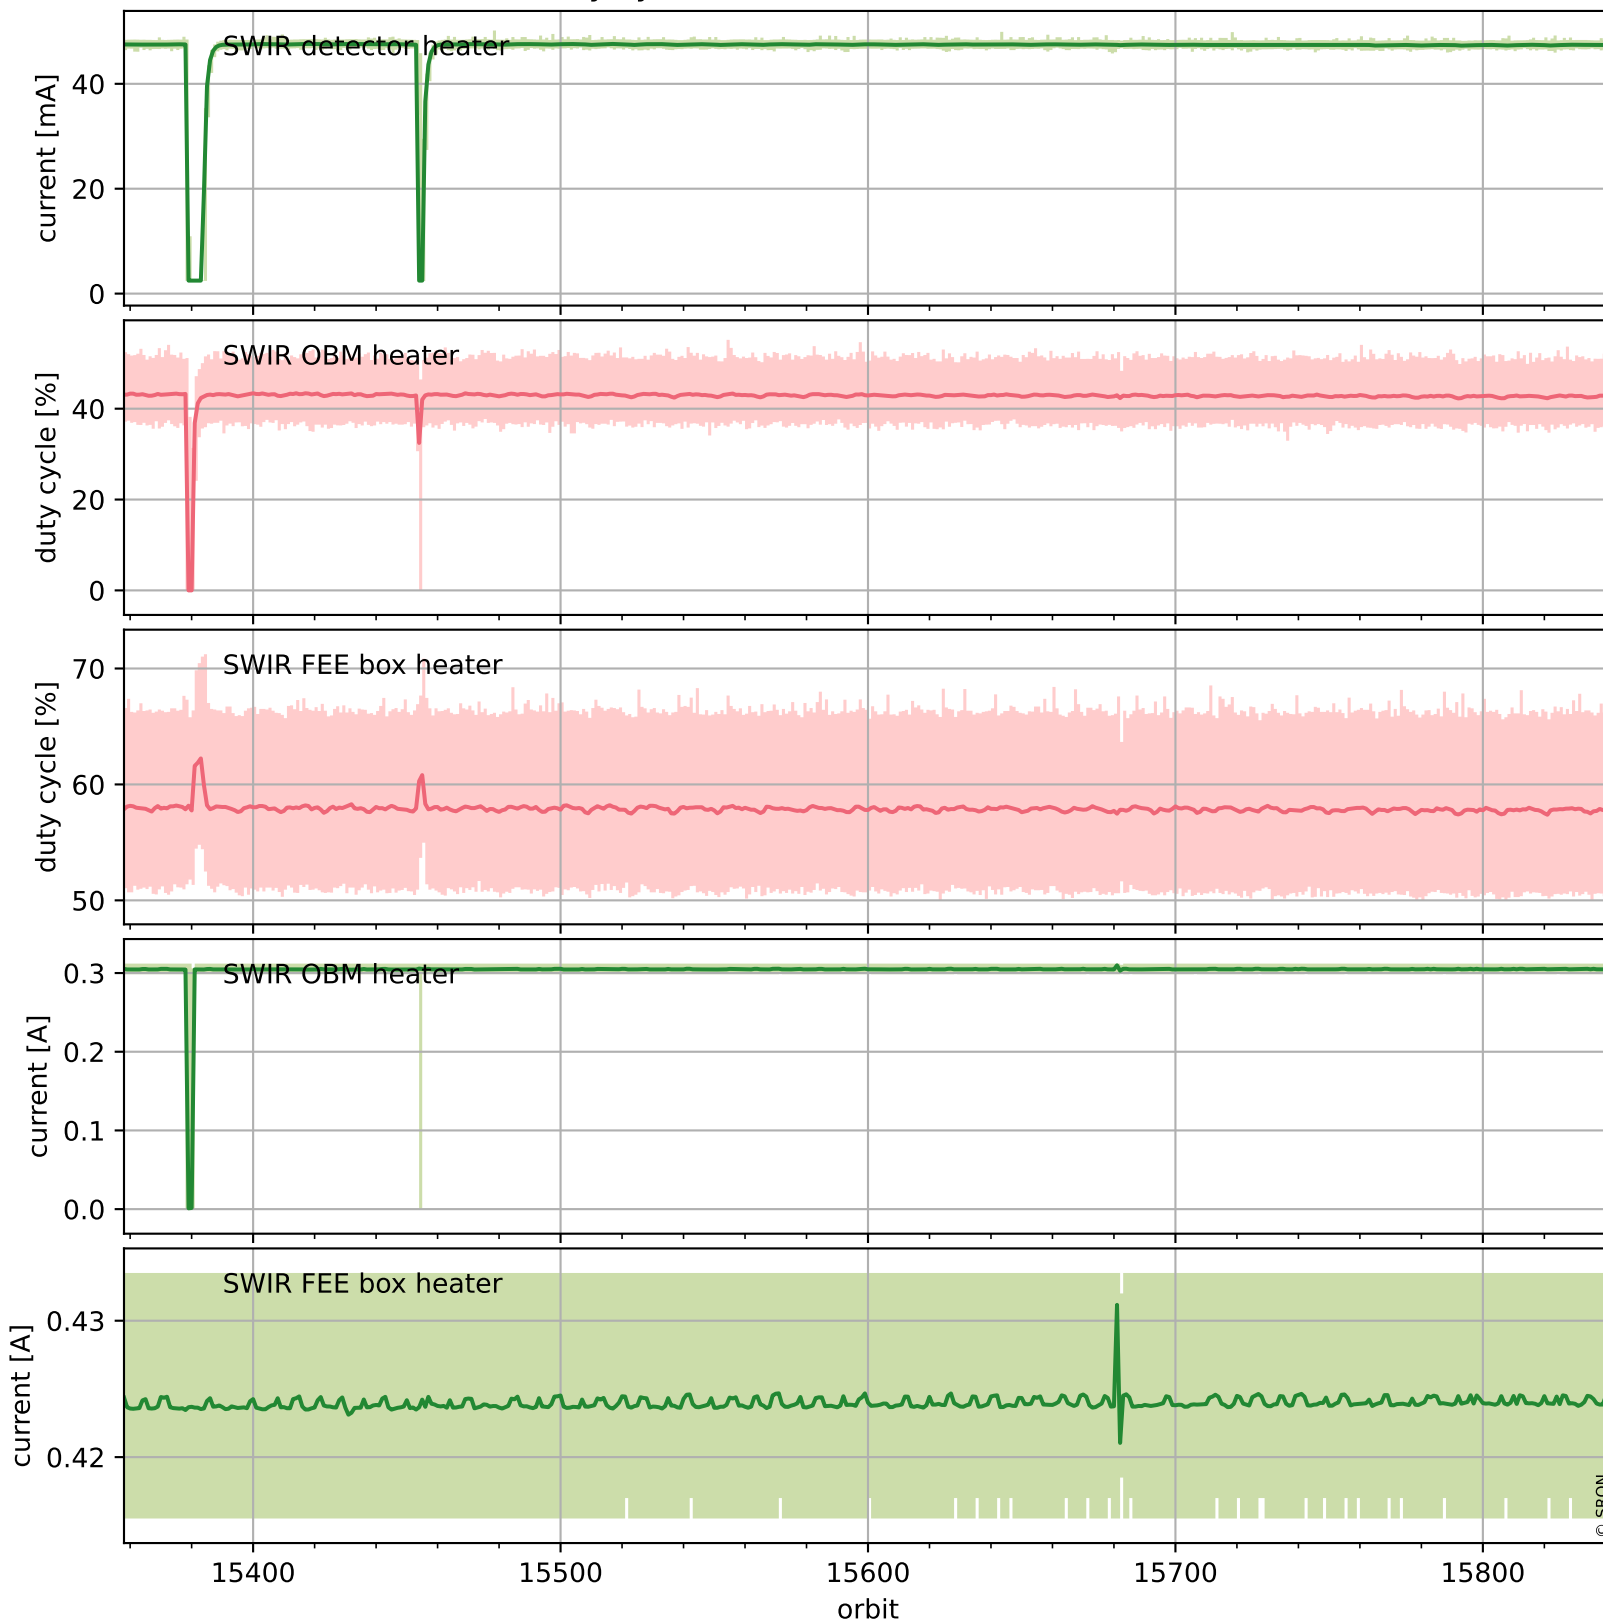

Tropomi SWIR housekeeping data

orbits : [15828, 15842]
coverage : 2020-11-02 / 2020-11-03
created : 2023-08-21T09:05:18

Temperature of sensors relevant for SWIR (one day)

Tropomi SWIR housekeeping data

orbits : [15358, 15842]
coverage : 2020-09-29 / 2020-11-03
created : 2023-08-21T09:05:19

Temperature of sensors relevant for SWIR (last month)

Tropomi SWIR housekeeping data

orbits : [15828, 15842]
coverage : 2020-11-02 / 2020-11-03
created : 2023-08-21T09:05:19

Current and duty cycle of 3 heaters relevant for SWIR (one day)

Tropomi SWIR housekeeping data

orbits : [15358, 15842]
coverage : 2020-09-29 / 2020-11-03
created : 2023-08-21T09:05:19

Current and duty cycle of 3 heaters relevant for SWIR (last month)

Tropomi SWIR housekeeping data

orbits : [15828, 15842]
coverage : 2020-11-02 / 2020-11-03
created : 2023-08-21T09:05:20

Temperature of sensors at the SWIR front-end electronics (one day)

Tropomi SWIR housekeeping data

orbits : [15358, 15842]
coverage : 2020-09-29 / 2020-11-03
created : 2023-08-21T09:05:20