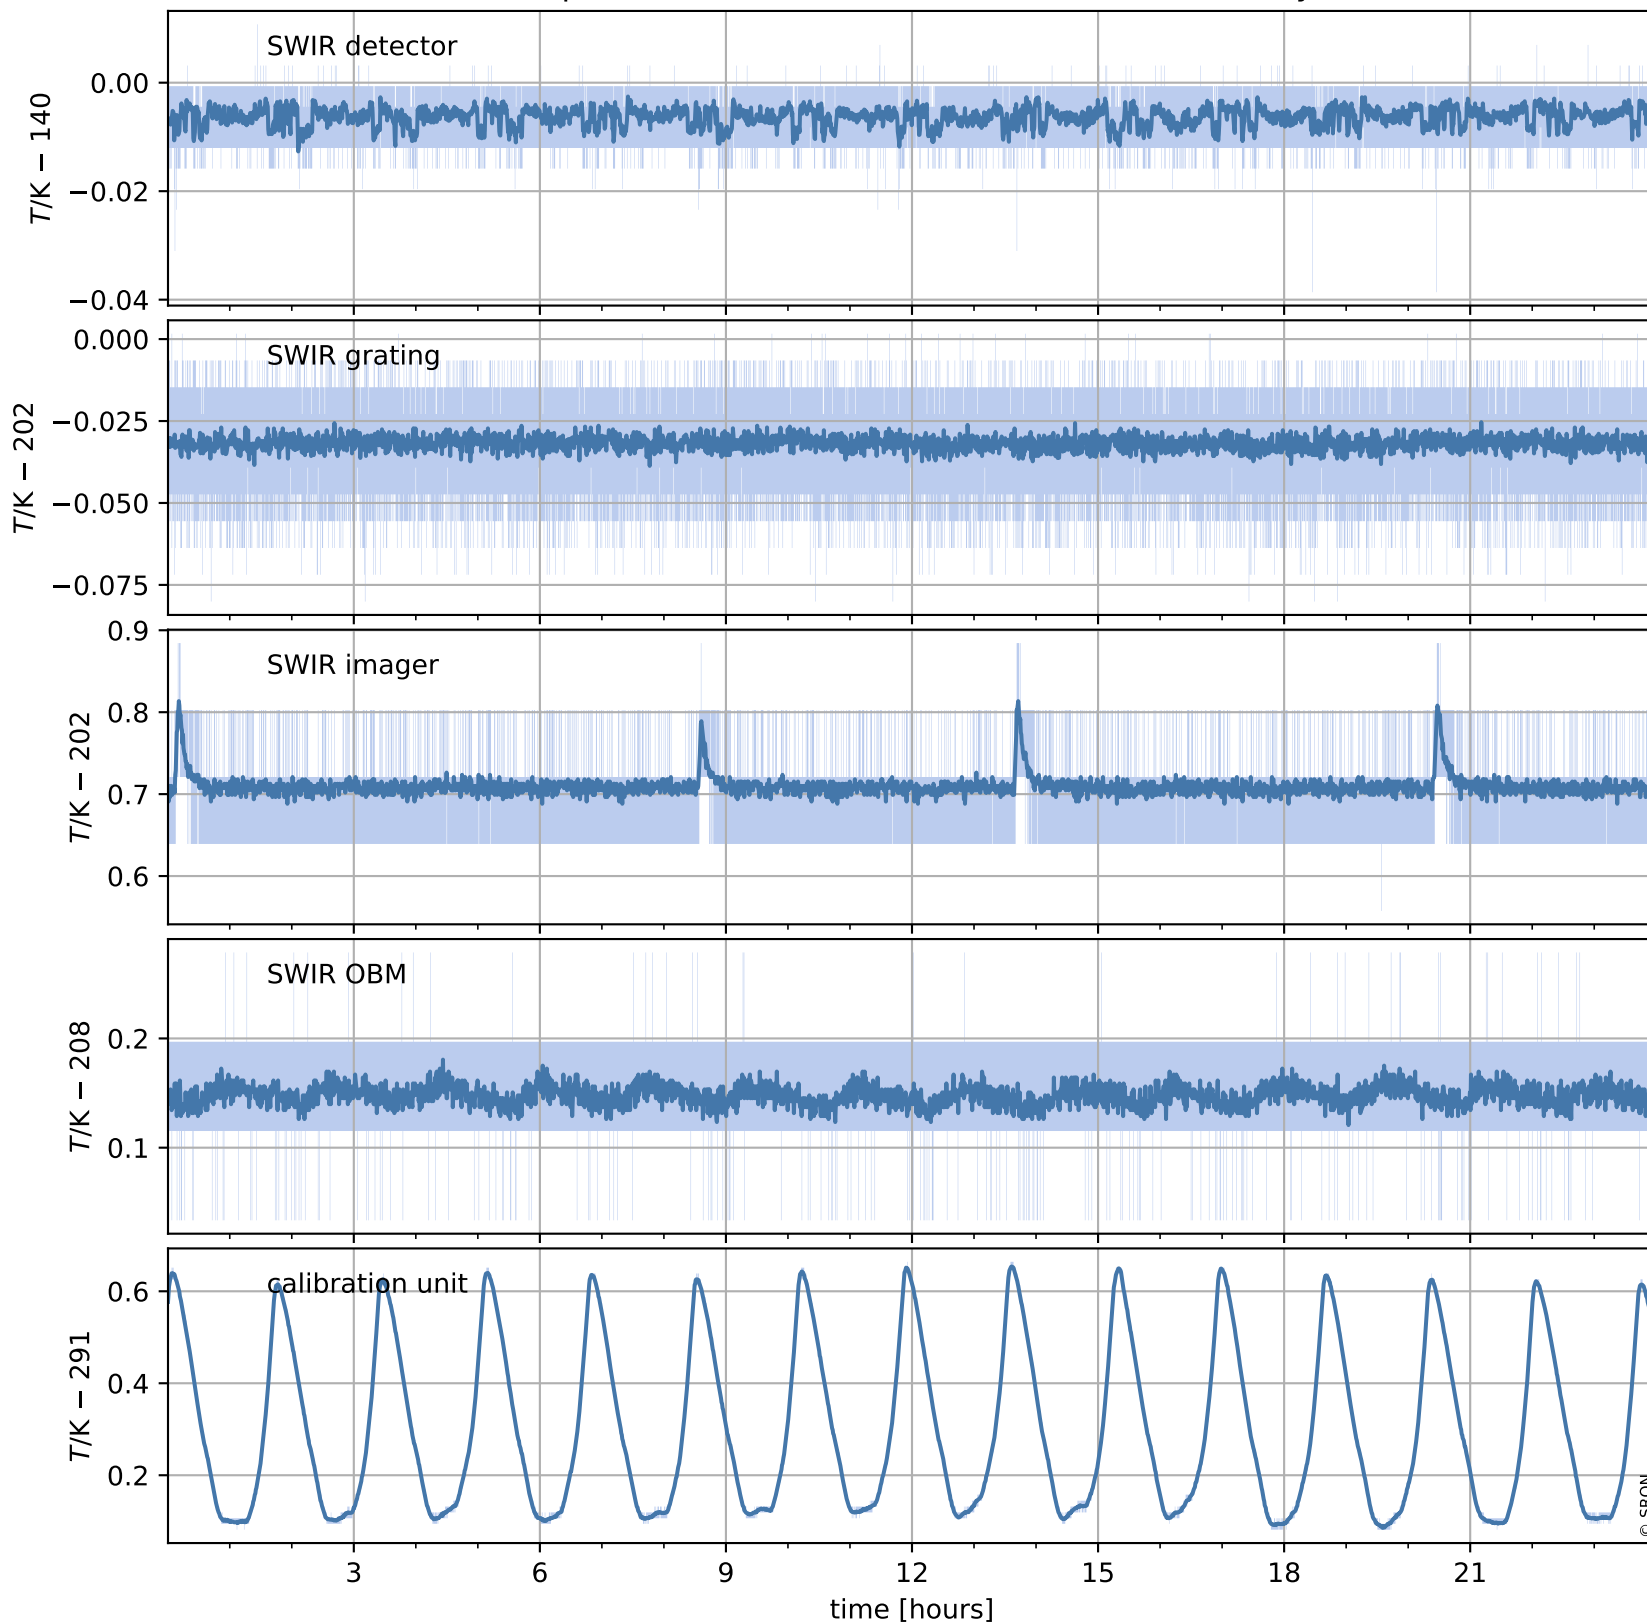

Tropomi SWIR housekeeping data

orbits : [15828, 15842]
coverage : 2020-11-02 / 2020-11-03
created : 2023-08-21T09:05:18

Temperature of sensors relevant for SWIR (one day)

Tropomi SWIR housekeeping data

orbits : [15358, 15842]
coverage : 2020-09-29 / 2020-11-03
created : 2023-08-21T09:05:19

Temperature of sensors relevant for SWIR (last month)

Tropomi SWIR housekeeping data

orbits : [15828, 15842]
coverage : 2020-11-02 / 2020-11-03
created : 2023-08-21T09:05:19

Current and duty cycle of 3 heaters relevant for SWIR (one day)

Tropomi SWIR housekeeping data

orbits : [15358, 15842]
coverage : 2020-09-29 / 2020-11-03
created : 2023-08-21T09:05:19

Current and duty cycle of 3 heaters relevant for SWIR (last month)

Tropomi SWIR housekeeping data