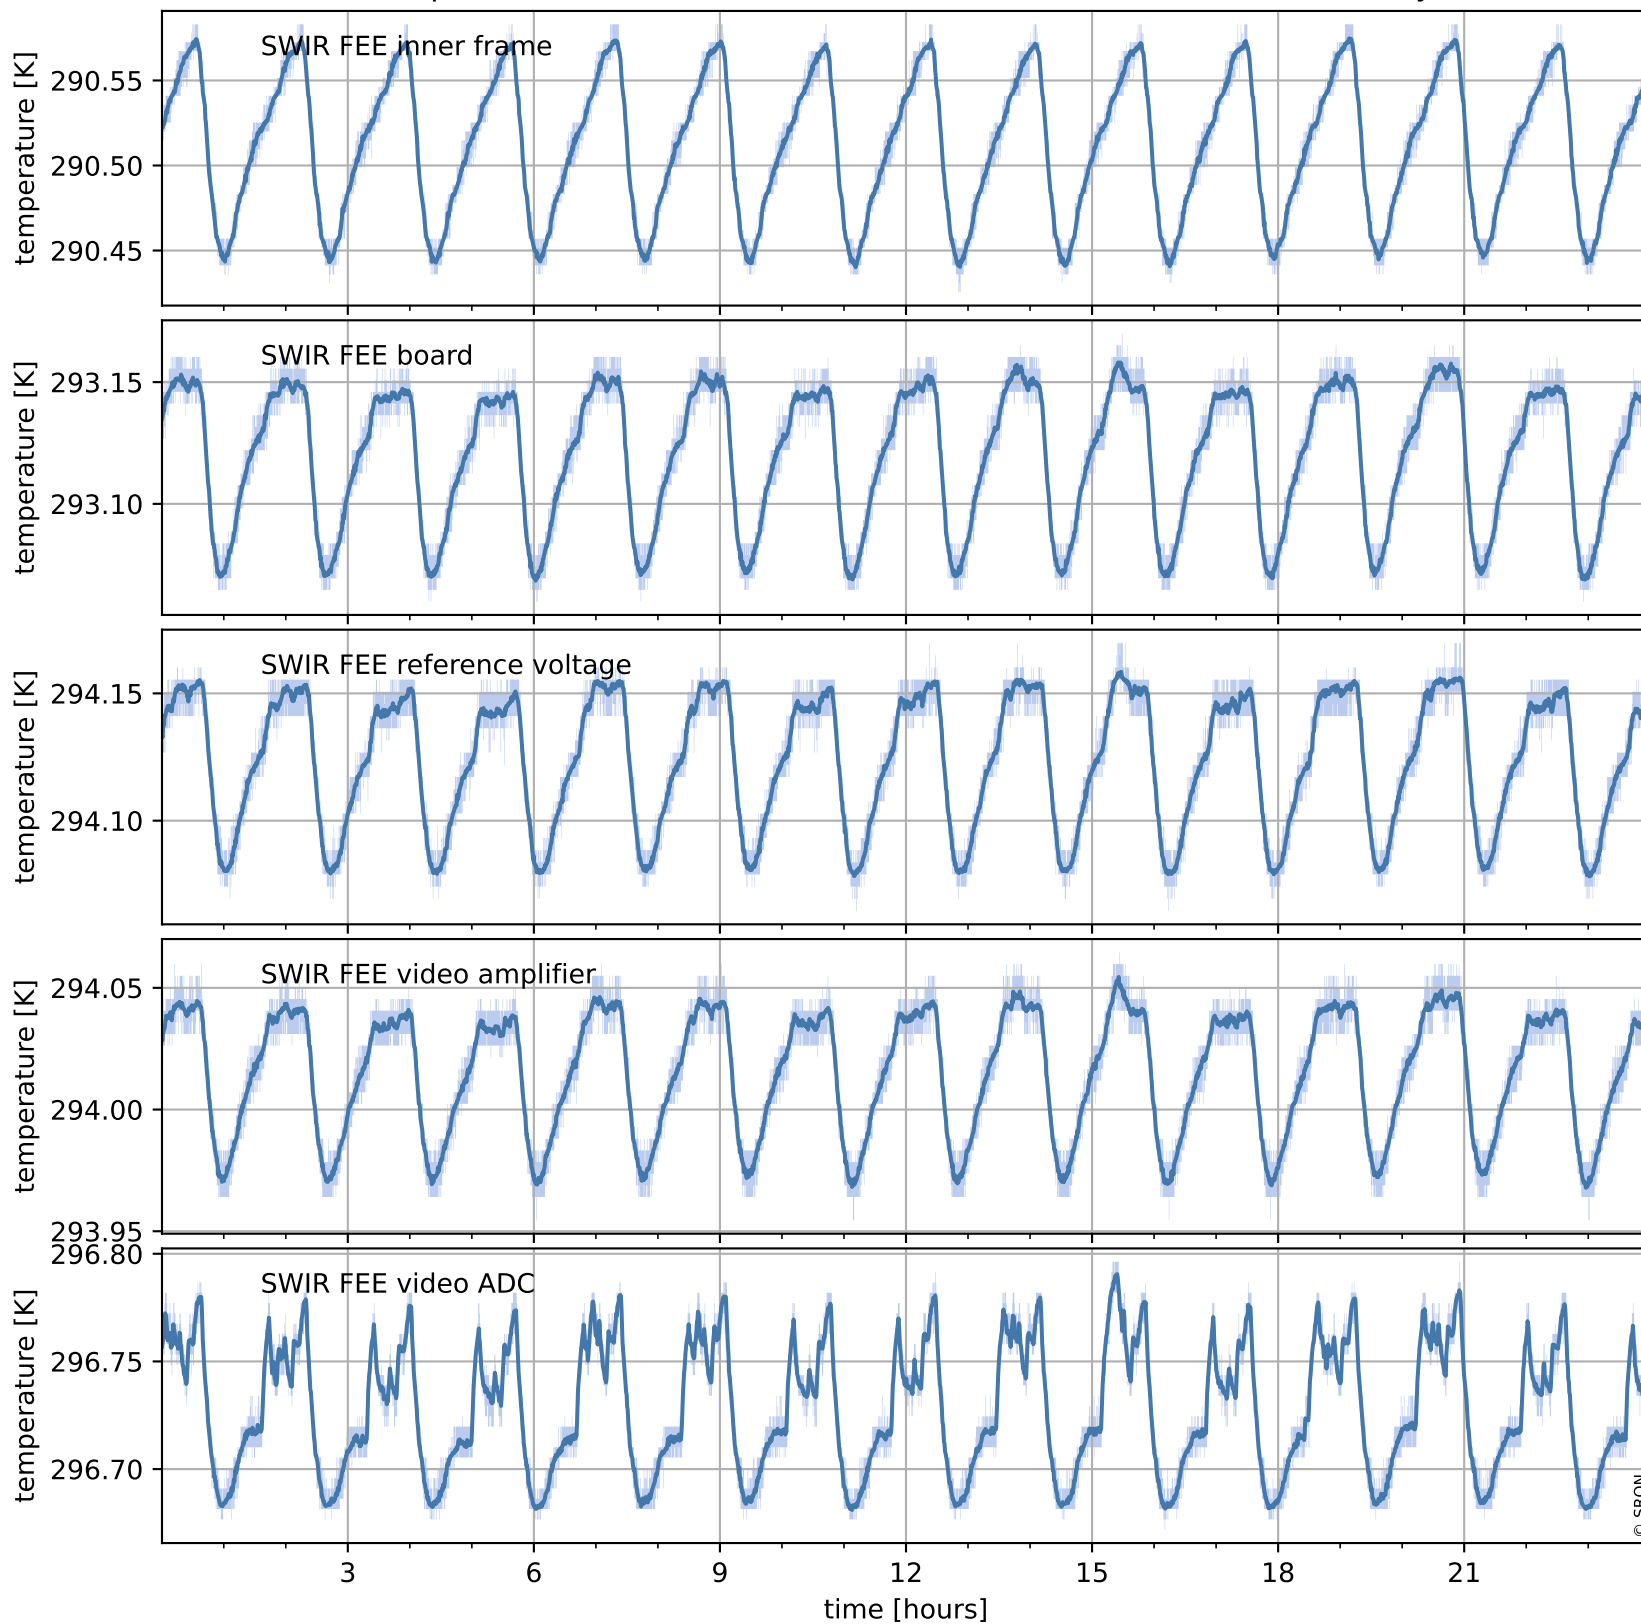

Tropomi SWIR housekeeping data

orbits : [15828, 15842]
coverage : 2020-11-02 / 2020-11-03
created : 2023-08-21T09:05:18

Temperature of sensors relevant for SWIR (one day)

Tropomi SWIR housekeeping data

orbits : [15358, 15842]
coverage : 2020-09-29 / 2020-11-03
created : 2023-08-21T09:05:19

Temperature of sensors relevant for SWIR (last month)

Tropomi SWIR housekeeping data

orbits : [15828, 15842]
coverage : 2020-11-02 / 2020-11-03
created : 2023-08-21T09:05:19

Current and duty cycle of 3 heaters relevant for SWIR (one day)

Tropomi SWIR housekeeping data

orbits : [15358, 15842]
coverage : 2020-09-29 / 2020-11-03
created : 2023-08-21T09:05:19

Current and duty cycle of 3 heaters relevant for SWIR (last month)

Tropomi SWIR housekeeping data

orbits : [15828, 15842]
coverage : 2020-11-02 / 2020-11-03
created : 2023-08-21T09:05:20

Temperature of sensors at the SWIR front-end electronics (one day)

Tropomi SWIR housekeeping data

orbits : [15358, 15842]
coverage : 2020-09-29 / 2020-11-03
created : 2023-08-21T09:05:20