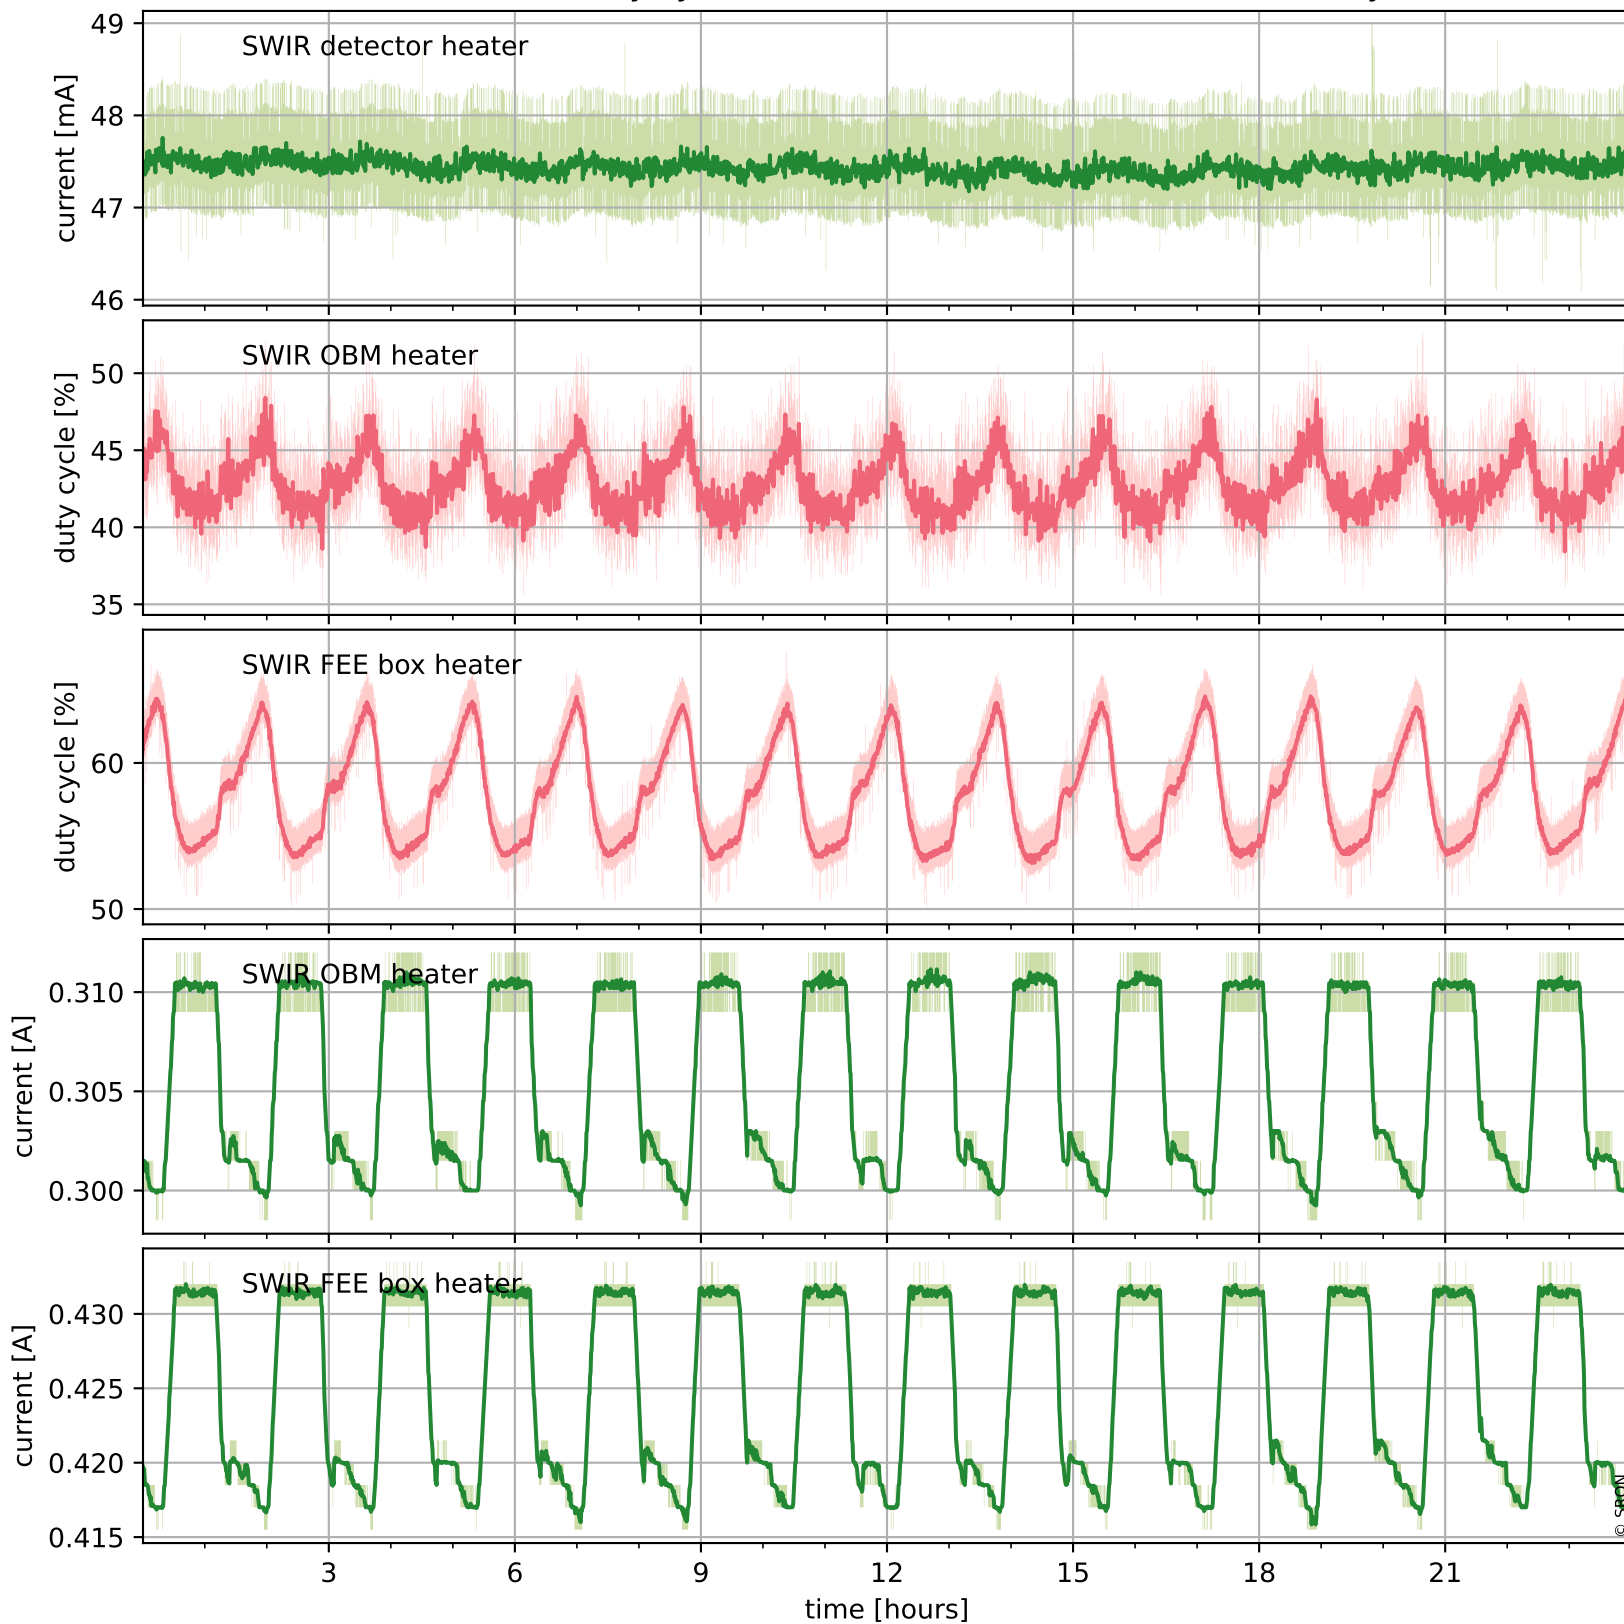

Tropomi SWIR housekeeping data

orbits : [15843, 15856]
coverage : 2020-11-03 / 2020-11-04
created : 2023-08-21T09:05:20

Temperature of sensors relevant for SWIR (one day)

Tropomi SWIR housekeeping data

orbits : [15372, 15856]
coverage : 2020-09-30 / 2020-11-04
created : 2023-08-21T09:05:21

Temperature of sensors relevant for SWIR (last month)

Tropomi SWIR housekeeping data

orbits : [15843, 15856]
coverage : 2020-11-03 / 2020-11-04
created : 2023-08-21T09:05:21

Current and duty cycle of 3 heaters relevant for SWIR (one day)

Tropomi SWIR housekeeping data

orbits : [15372, 15856]
coverage : 2020-09-30 / 2020-11-04
created : 2023-08-21T09:05:22

Current and duty cycle of 3 heaters relevant for SWIR (last month)

Tropomi SWIR housekeeping data