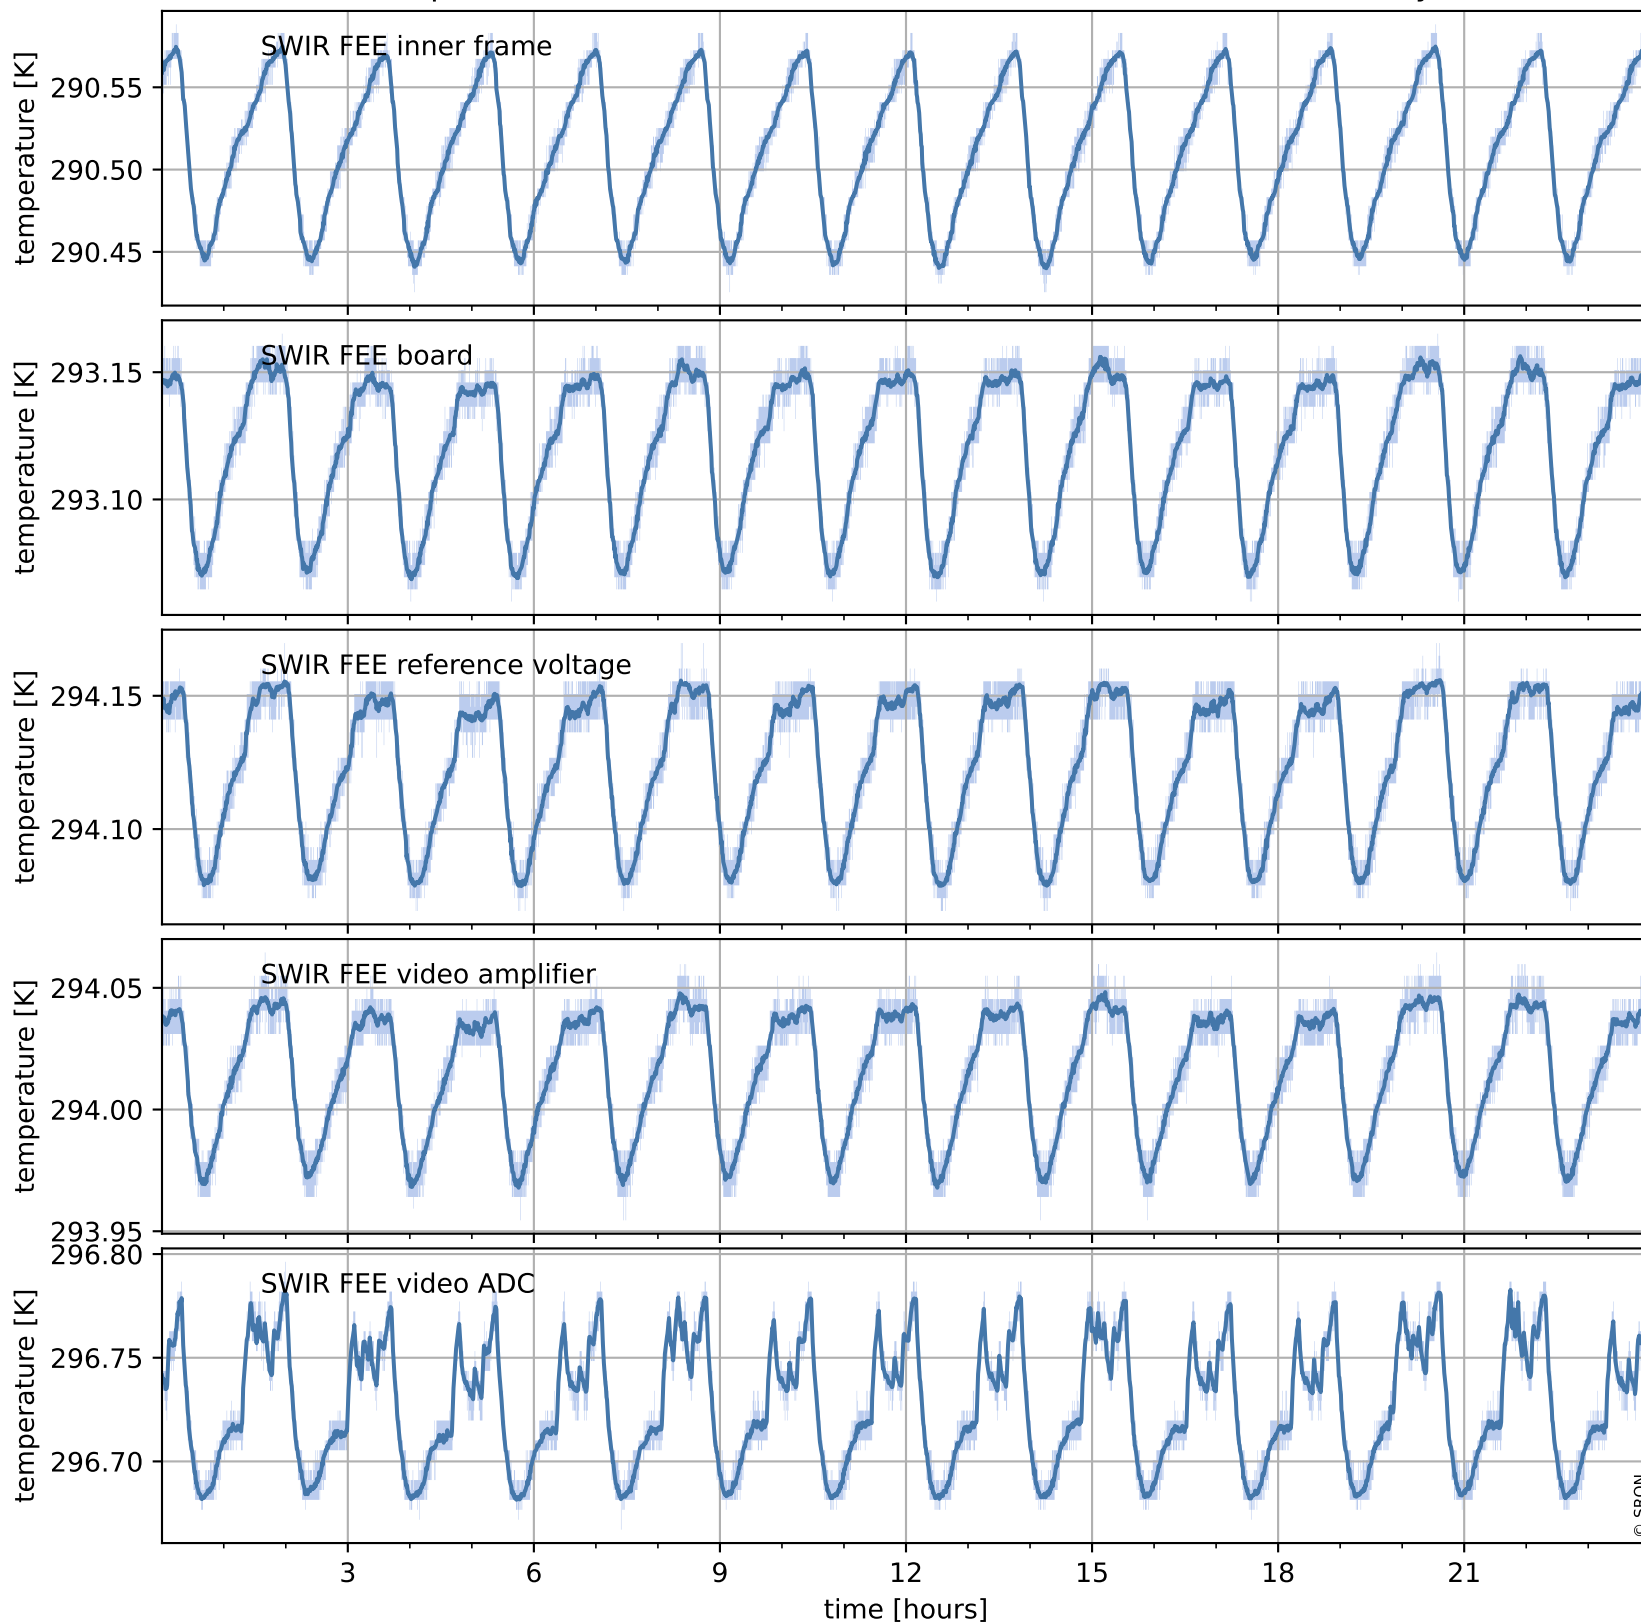

Tropomi SWIR housekeeping data

orbits : [15843, 15856]
coverage : 2020-11-03 / 2020-11-04
created : 2023-08-21T09:05:22

Temperature of sensors at the SWIR front-end electronics (one day)