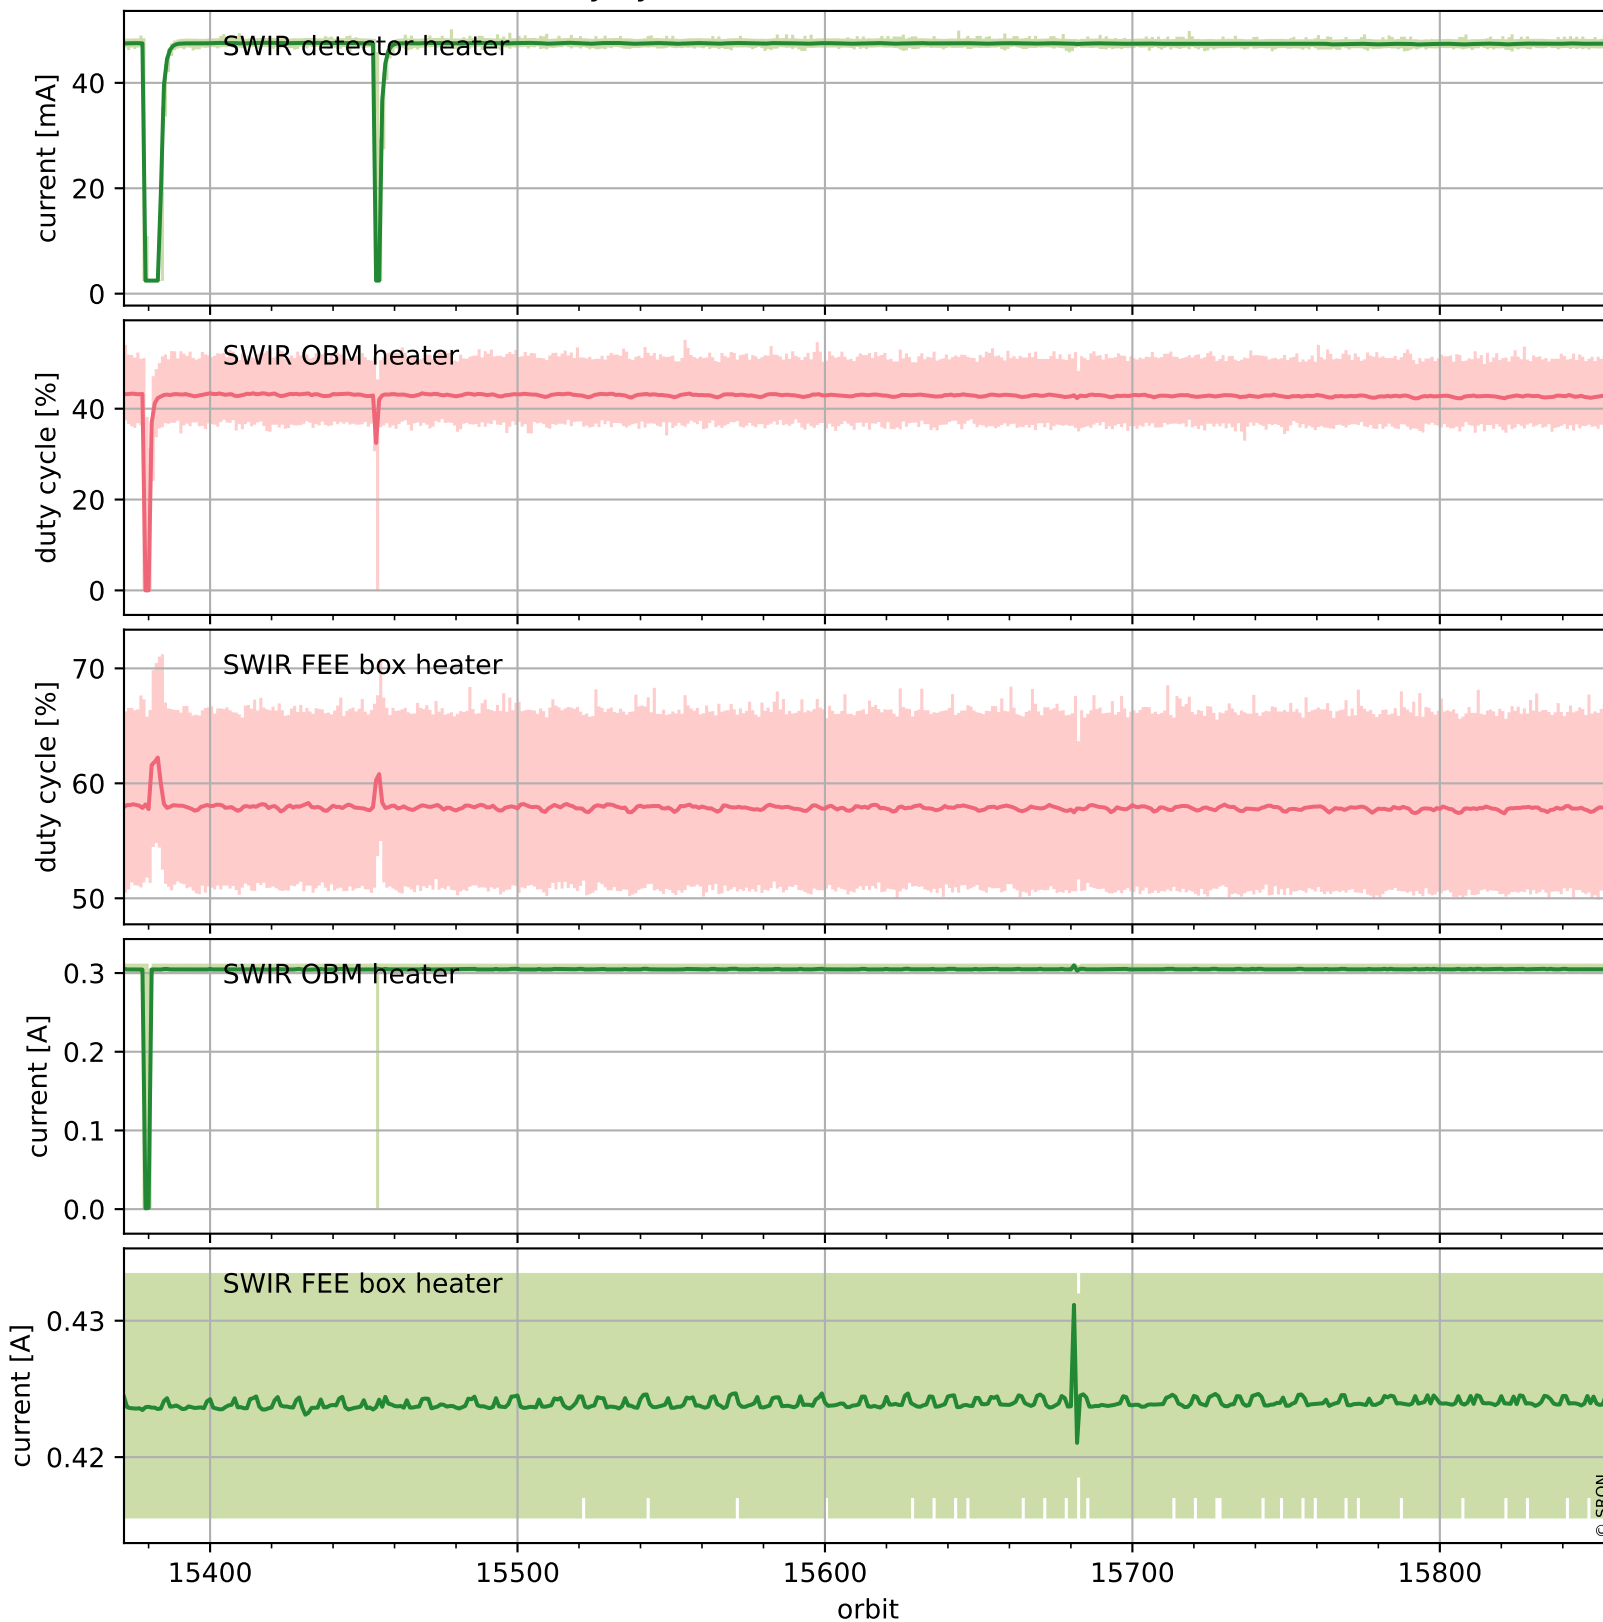

Tropomi SWIR housekeeping data

orbits : [15843, 15856]
coverage : 2020-11-03 / 2020-11-04
created : 2023-08-21T09:05:20

Temperature of sensors relevant for SWIR (one day)

Tropomi SWIR housekeeping data

orbits : [15372, 15856]
coverage : 2020-09-30 / 2020-11-04
created : 2023-08-21T09:05:21

Temperature of sensors relevant for SWIR (last month)

Tropomi SWIR housekeeping data

orbits : [15843, 15856]
coverage : 2020-11-03 / 2020-11-04
created : 2023-08-21T09:05:21

Current and duty cycle of 3 heaters relevant for SWIR (one day)

Tropomi SWIR housekeeping data

orbits : [15372, 15856]
coverage : 2020-09-30 / 2020-11-04
created : 2023-08-21T09:05:22

Current and duty cycle of 3 heaters relevant for SWIR (last month)

Tropomi SWIR housekeeping data

orbits : [15843, 15856]
coverage : 2020-11-03 / 2020-11-04
created : 2023-08-21T09:05:22

Temperature of sensors at the SWIR front-end electronics (one day)

Tropomi SWIR housekeeping data

orbits : [15372, 15856]
coverage : 2020-09-30 / 2020-11-04
created : 2023-08-21T09:05:22