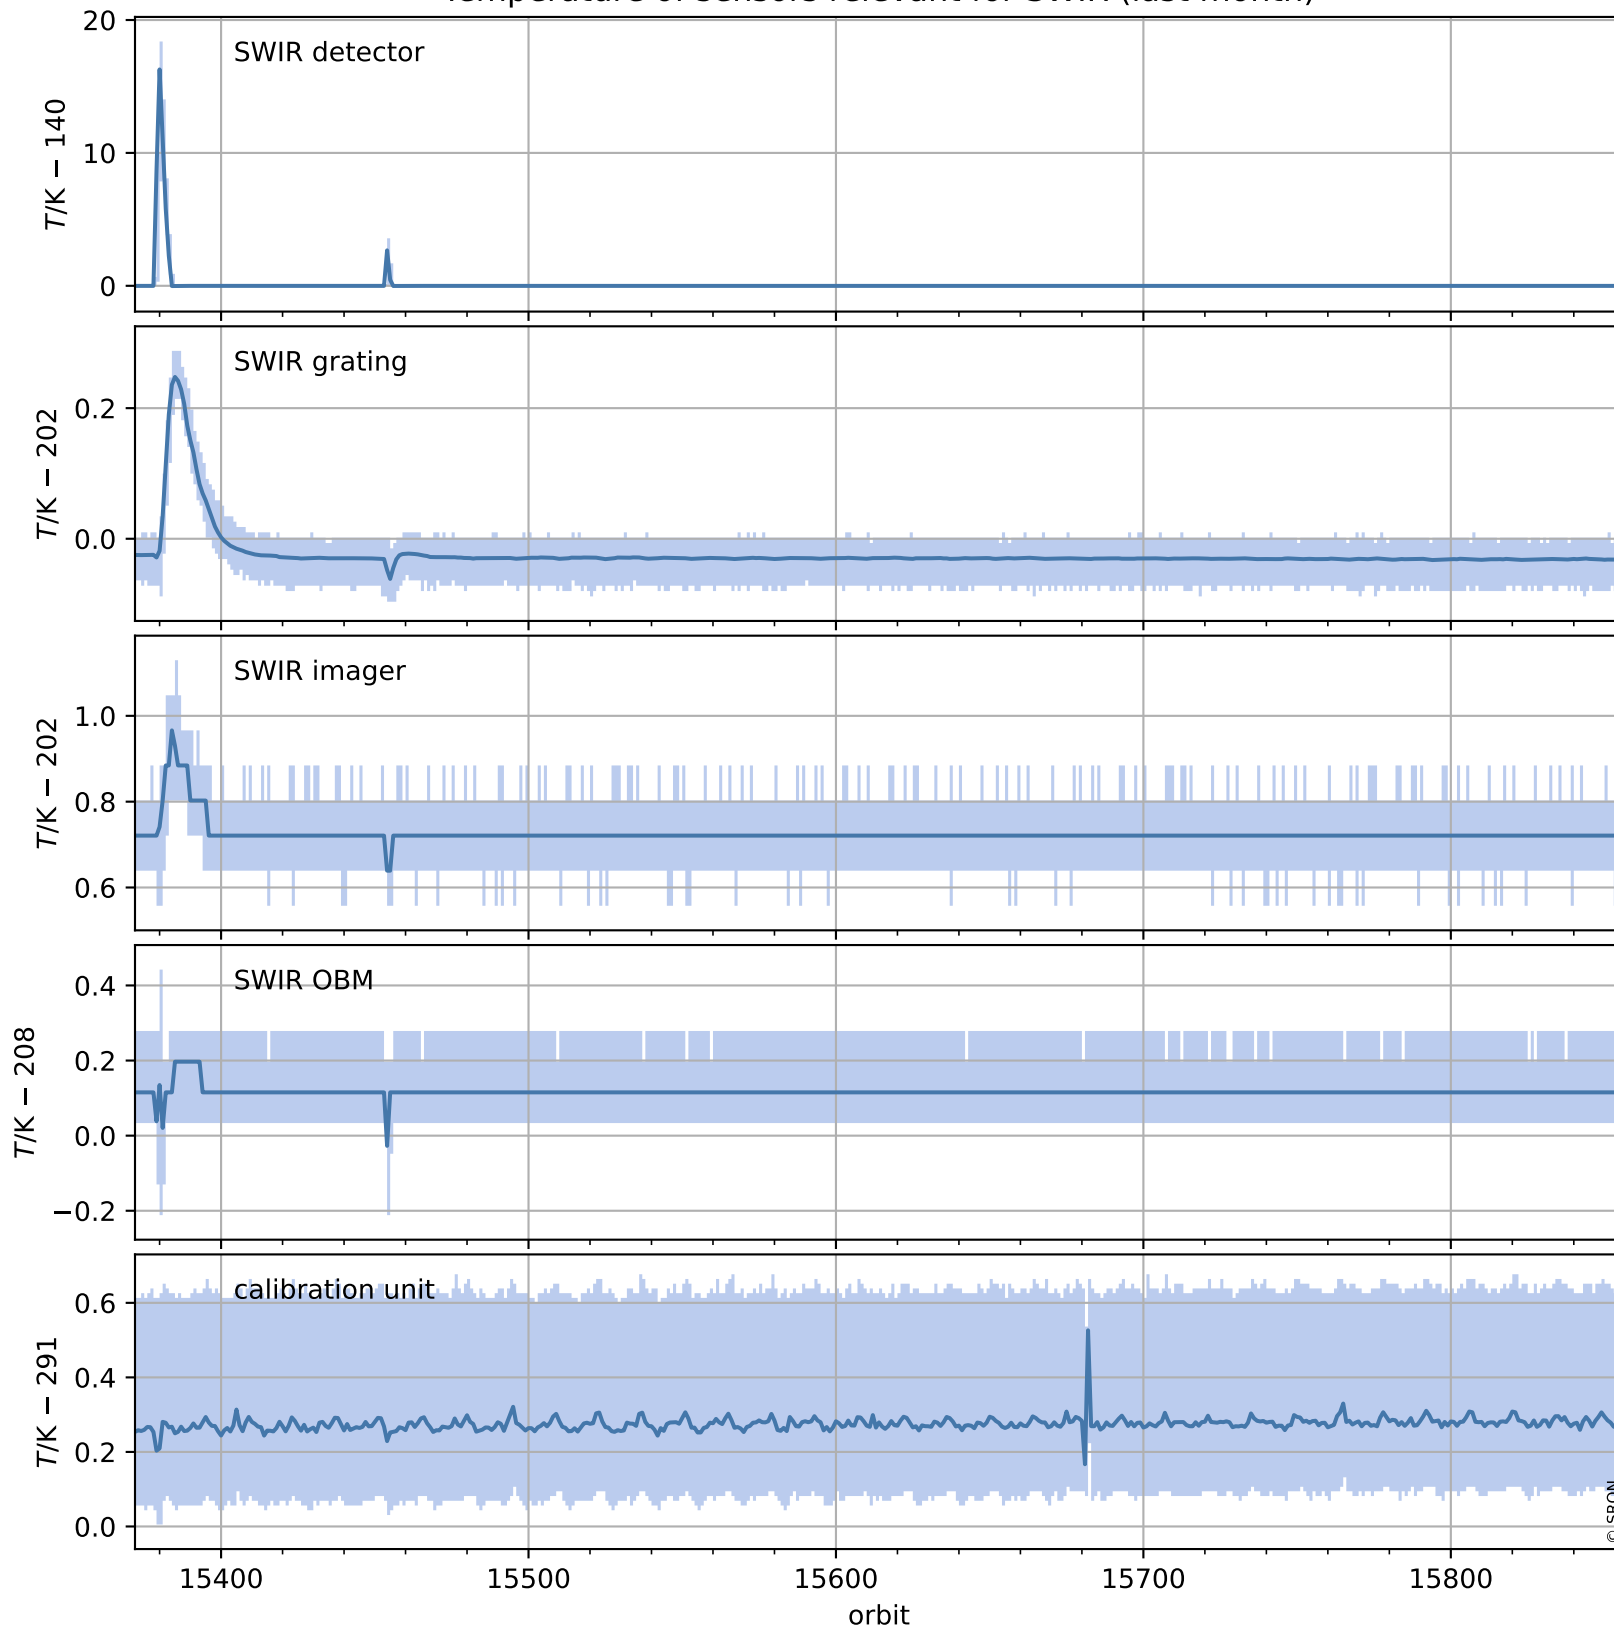

Tropomi SWIR housekeeping data

orbits : [15843, 15856]
coverage : 2020-11-03 / 2020-11-04
created : 2023-08-21T09:05:20

Temperature of sensors relevant for SWIR (one day)

Tropomi SWIR housekeeping data

orbits : [15372, 15856]
coverage : 2020-09-30 / 2020-11-04
created : 2023-08-21T09:05:21

Temperature of sensors relevant for SWIR (last month)

Tropomi SWIR housekeeping data

orbits : [15843, 15856]
coverage : 2020-11-03 / 2020-11-04
created : 2023-08-21T09:05:21

Current and duty cycle of 3 heaters relevant for SWIR (one day)

Tropomi SWIR housekeeping data

orbits : [15372, 15856]
coverage : 2020-09-30 / 2020-11-04
created : 2023-08-21T09:05:22

Current and duty cycle of 3 heaters relevant for SWIR (last month)

Tropomi SWIR housekeeping data

orbits : [15843, 15856]
coverage : 2020-11-03 / 2020-11-04
created : 2023-08-21T09:05:22

Temperature of sensors at the SWIR front-end electronics (one day)

Tropomi SWIR housekeeping data

orbits : [15372, 15856]
coverage : 2020-09-30 / 2020-11-04
created : 2023-08-21T09:05:22