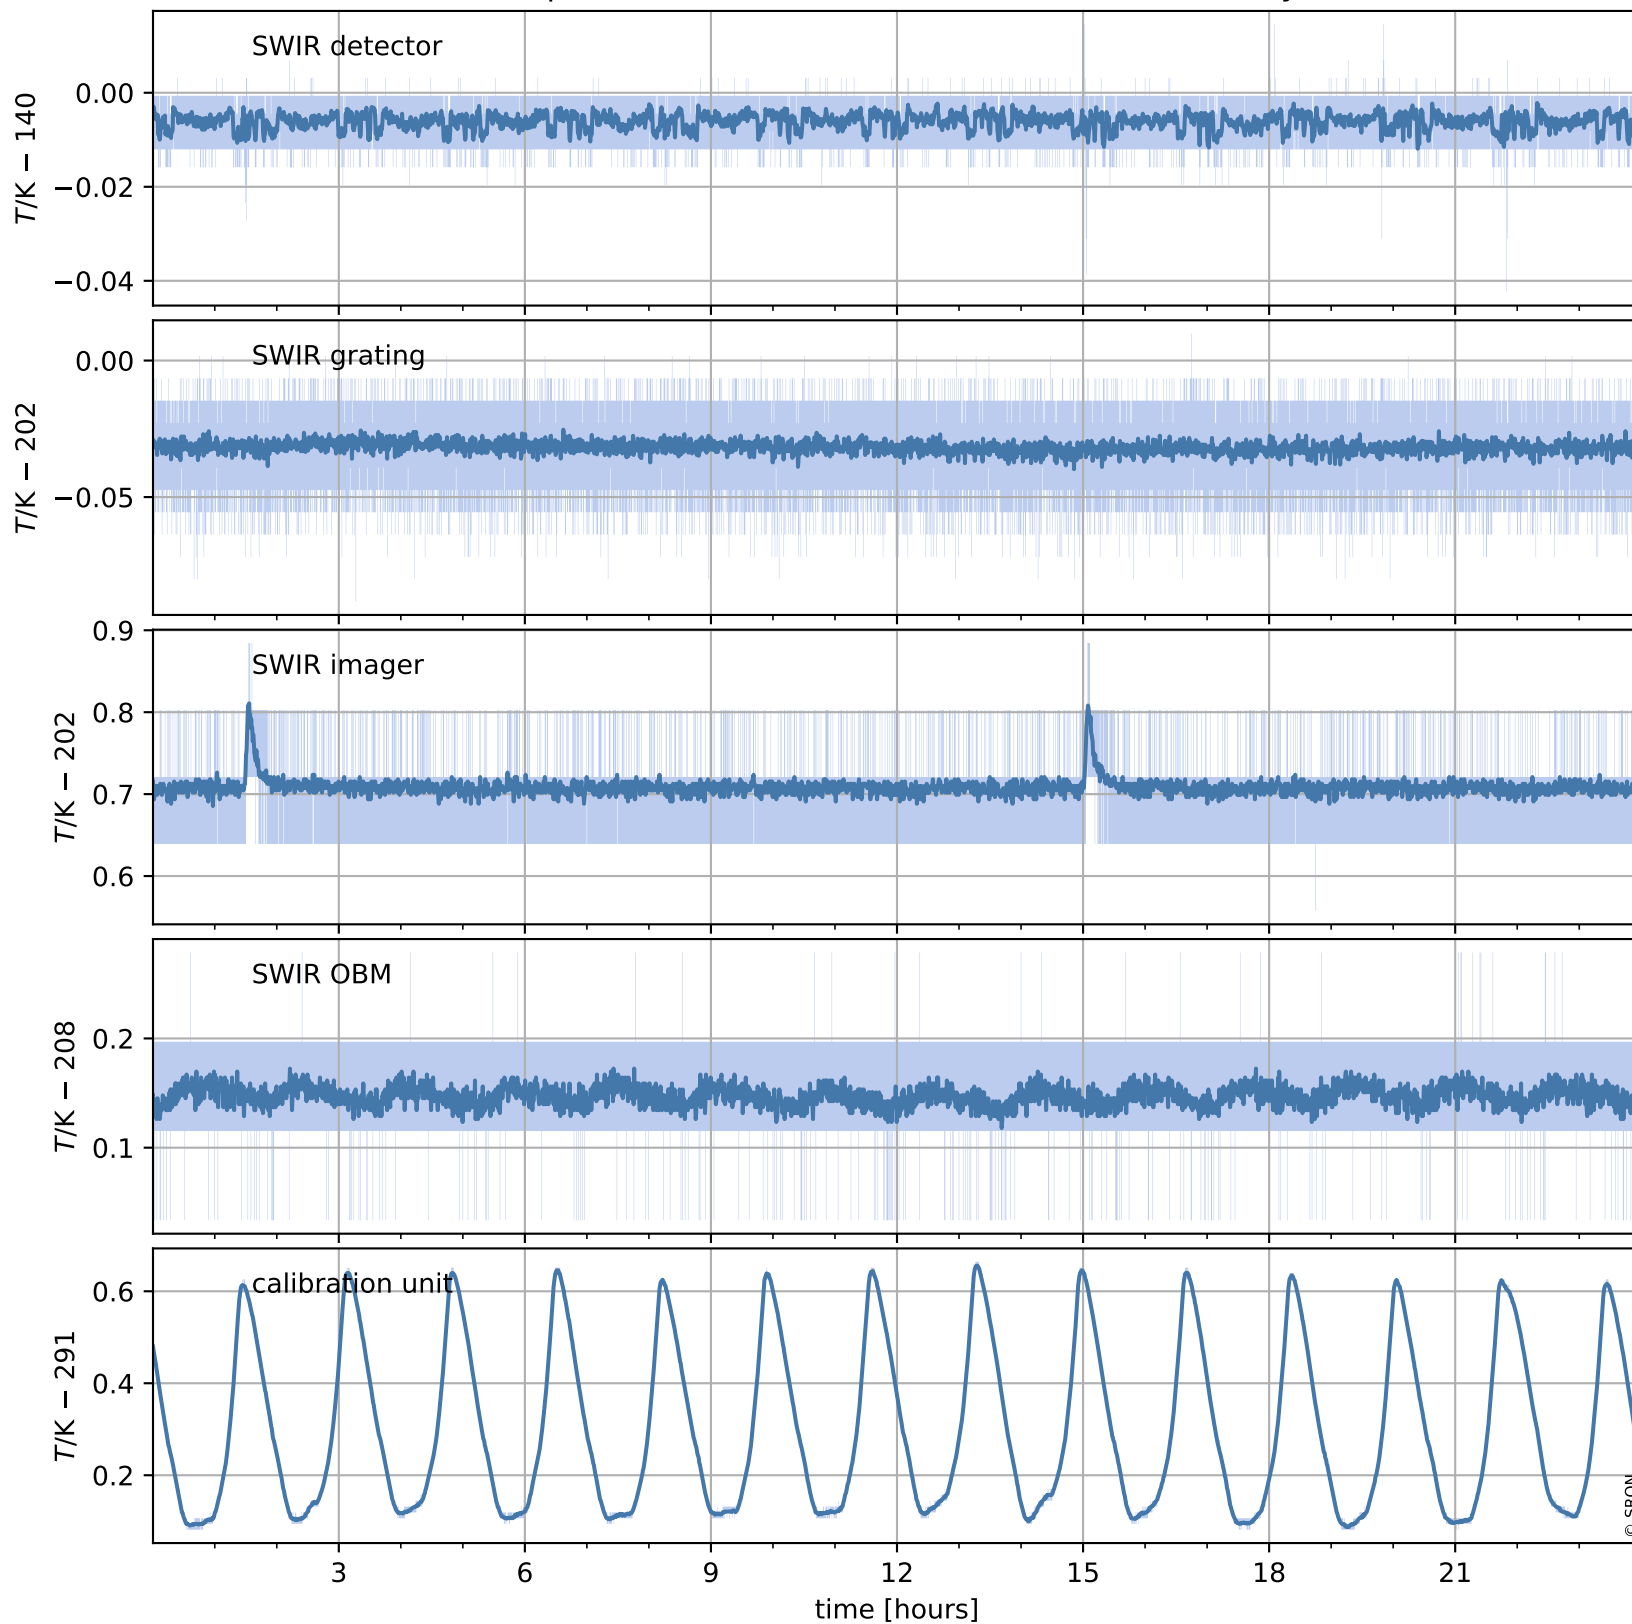

Tropomi SWIR housekeeping data

orbits : [15843, 15856]
coverage : 2020-11-03 / 2020-11-04
created : 2023-08-21T09:05:20

Temperature of sensors relevant for SWIR (one day)

Tropomi SWIR housekeeping data

orbits : [15372, 15856]
coverage : 2020-09-30 / 2020-11-04
created : 2023-08-21T09:05:21

Temperature of sensors relevant for SWIR (last month)

Tropomi SWIR housekeeping data

orbits : [15843, 15856]
coverage : 2020-11-03 / 2020-11-04
created : 2023-08-21T09:05:21

Current and duty cycle of 3 heaters relevant for SWIR (one day)