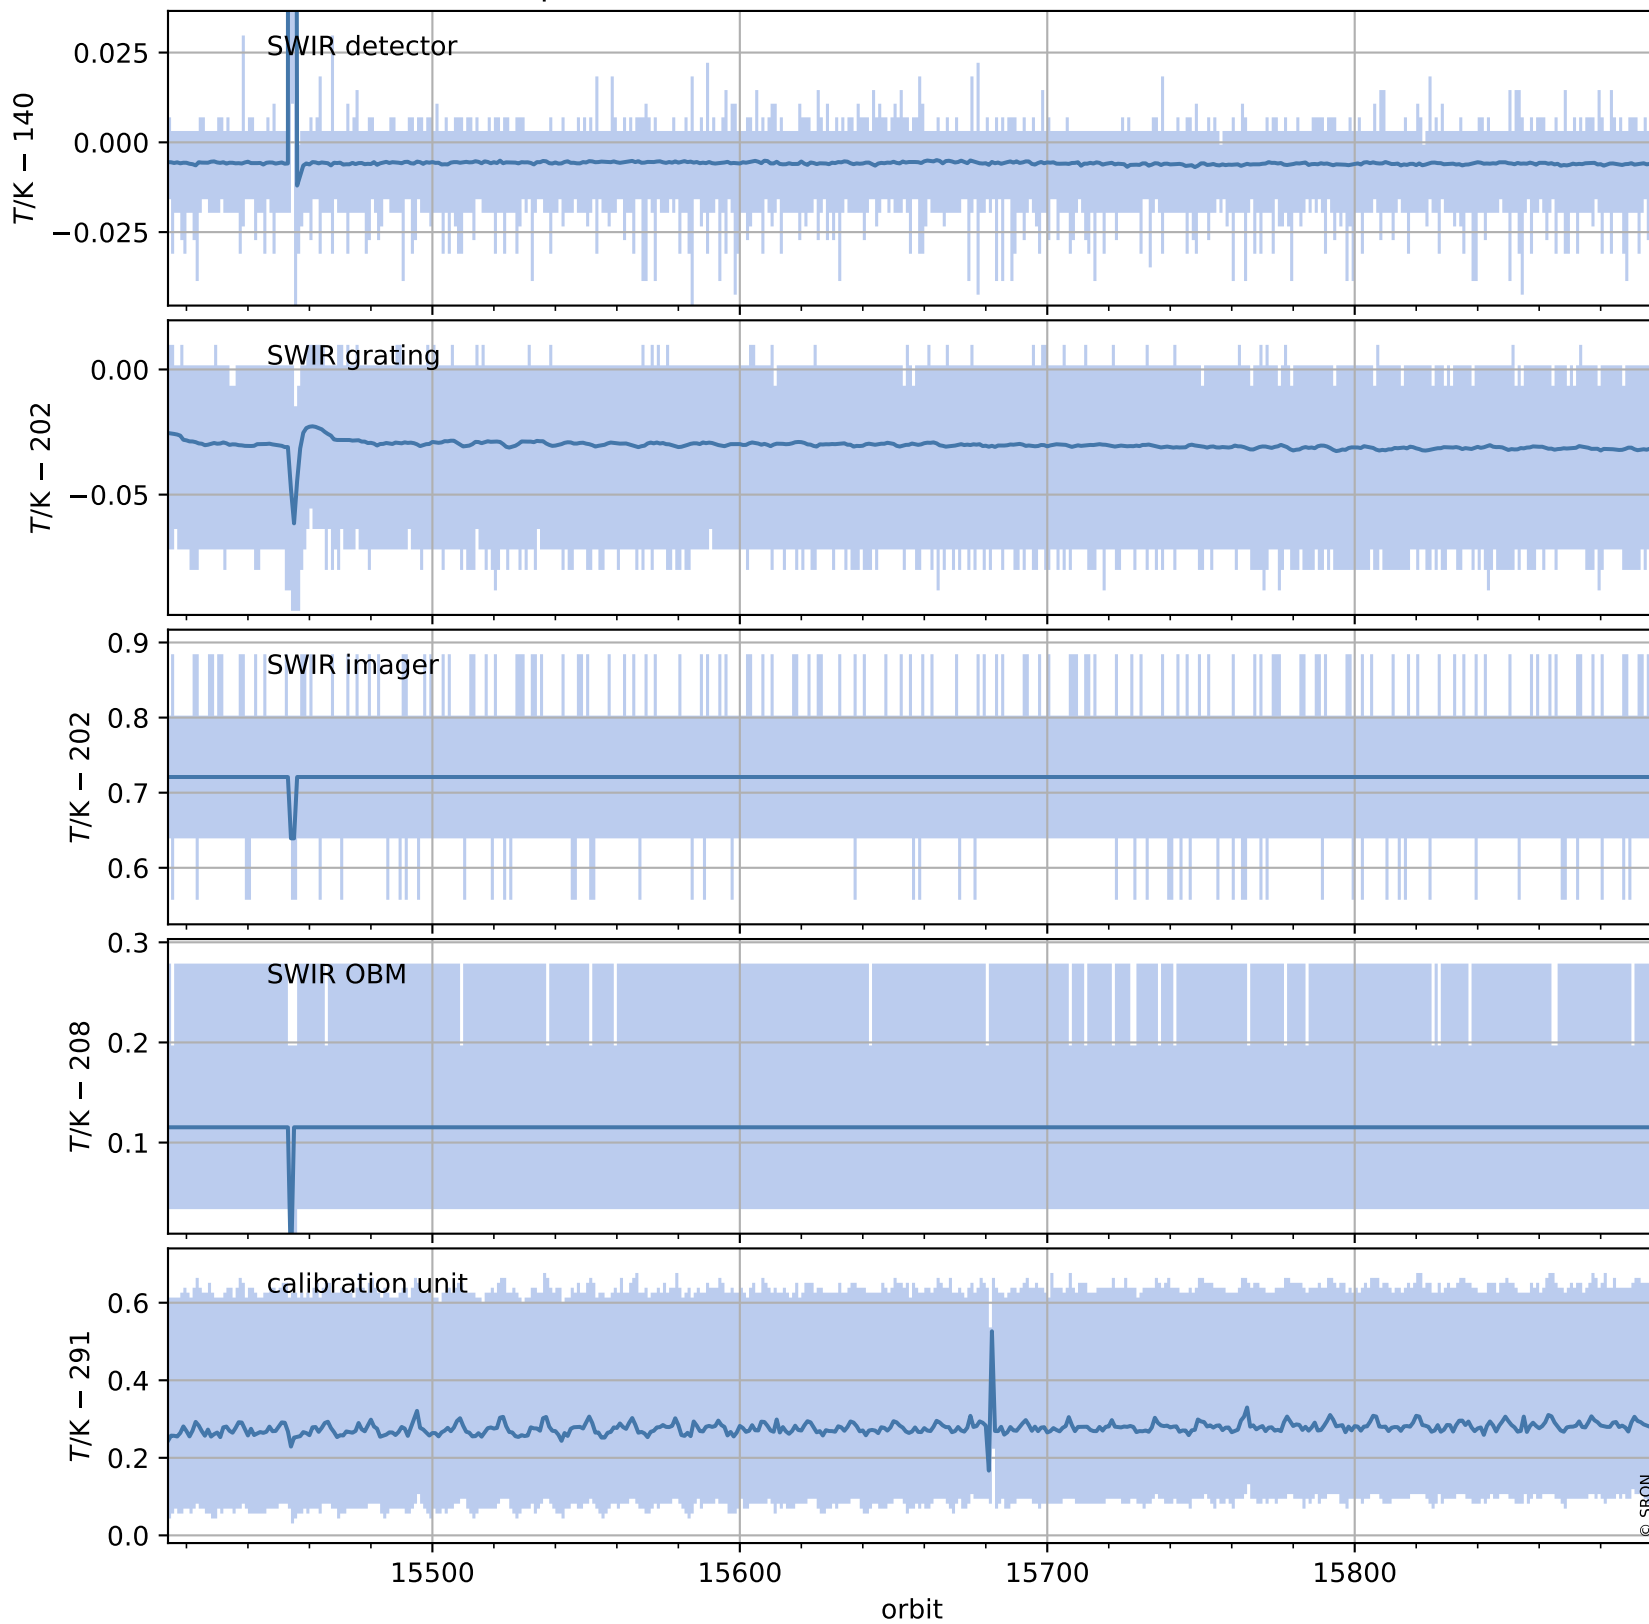

# Tropomi SWIR housekeeping data

orbits : [15885, 15898]  
coverage : 2020-11-06 / 2020-11-07  
created : 2023-08-21T09:05:28

## Temperature of sensors relevant for SWIR (one day)

# Tropomi SWIR housekeeping data

orbits : [15414, 15898]  
coverage : 2020-10-03 / 2020-11-07  
created : 2023-08-21T09:05:28

## Temperature of sensors relevant for SWIR (last month)