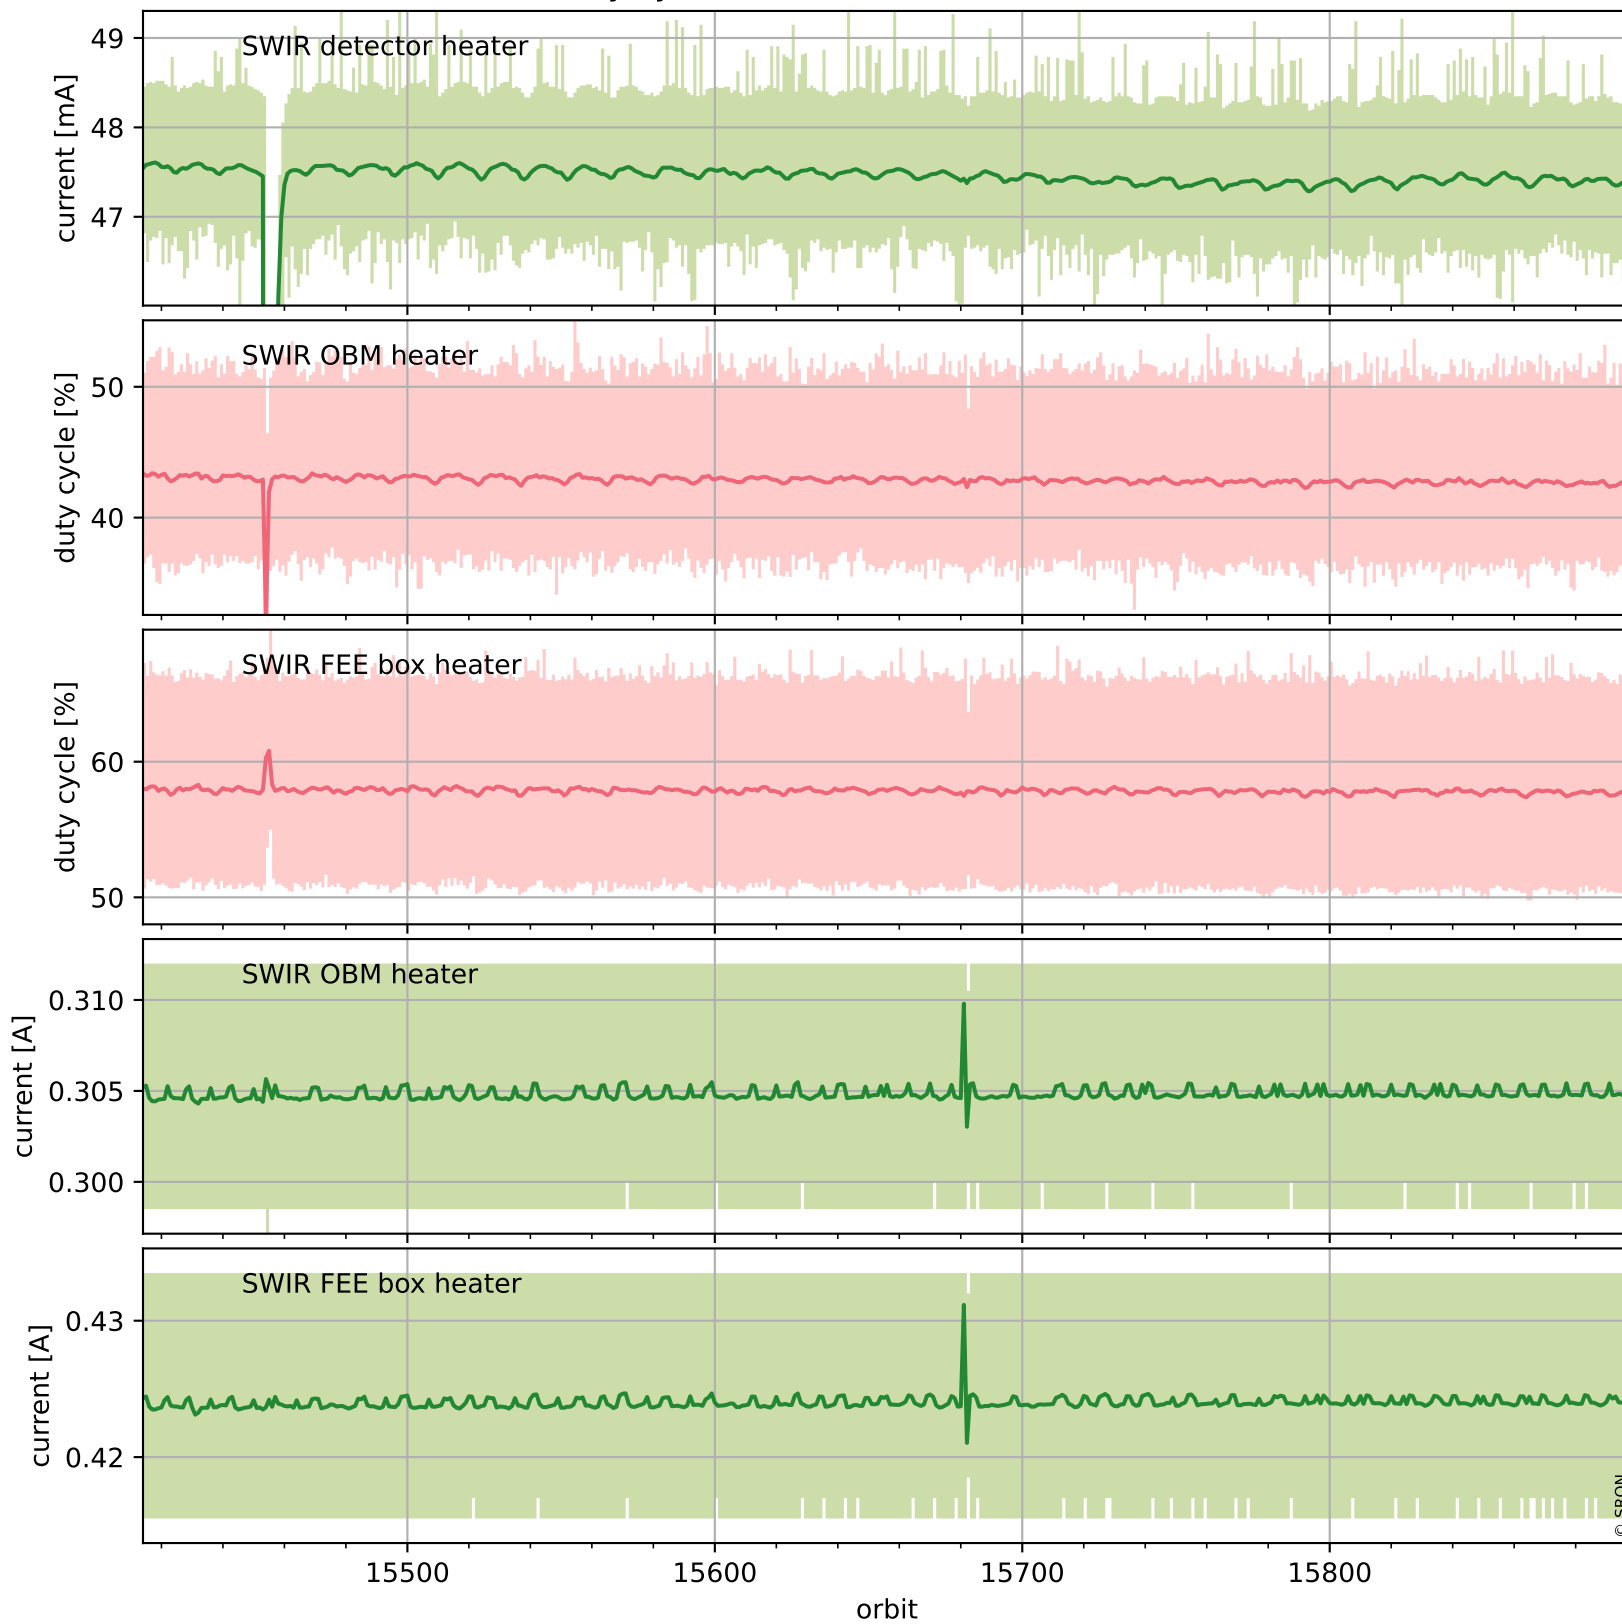

Tropomi SWIR housekeeping data

orbits : [15414, 15898]
coverage : 2020-10-03 / 2020-11-07
created : 2023-08-21T09:05:29

Current and duty cycle of 3 heaters relevant for SWIR (last month)