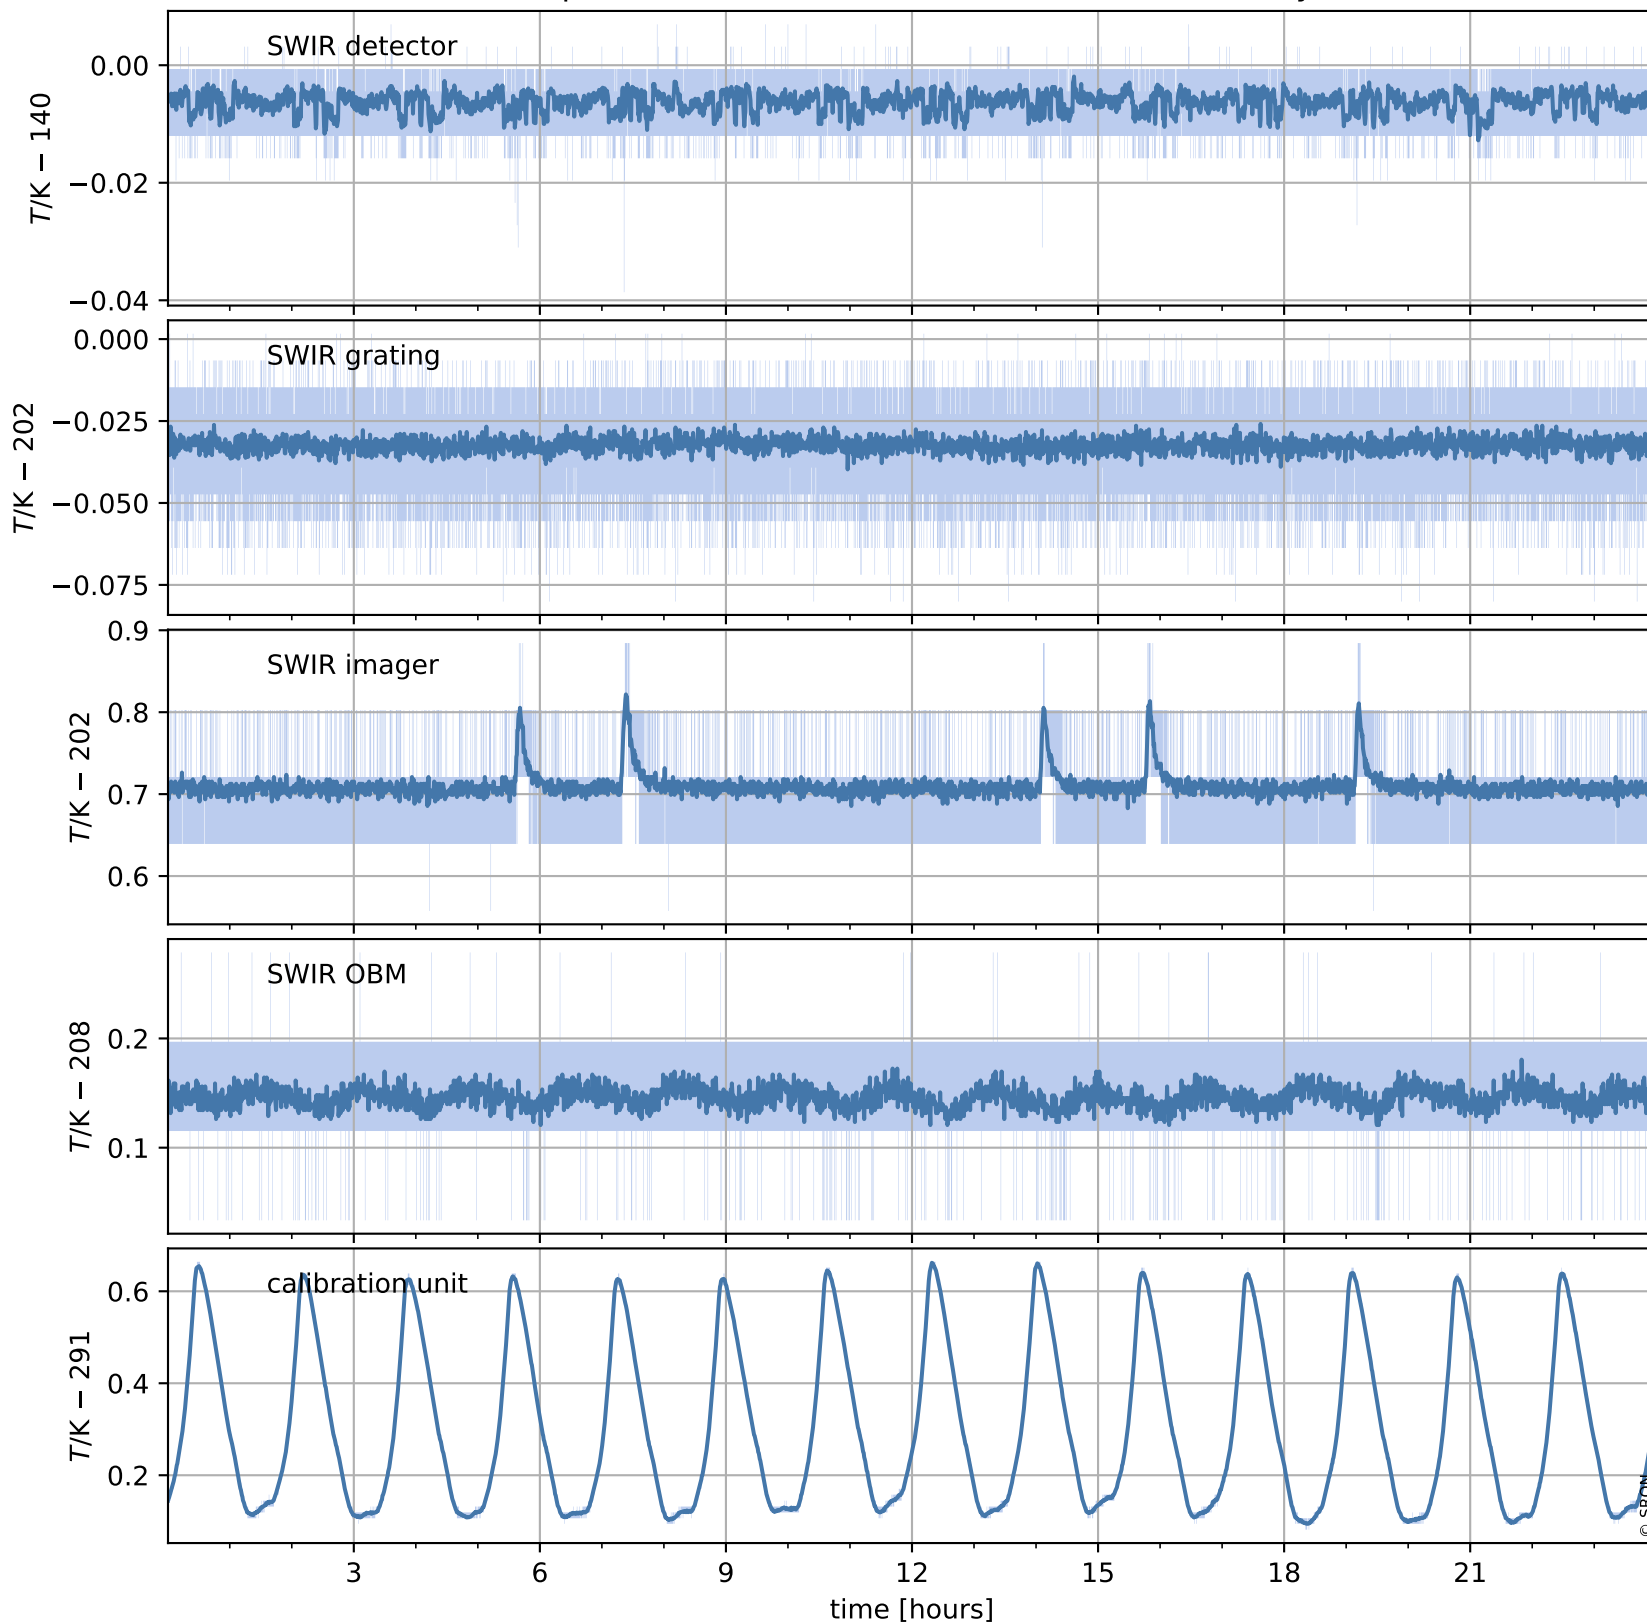

# Tropomi SWIR housekeeping data

orbits : [15885, 15898]  
coverage : 2020-11-06 / 2020-11-07  
created : 2023-08-21T09:05:28

## Temperature of sensors relevant for SWIR (one day)

## Temperature of sensors relevant for SWIR (last month)