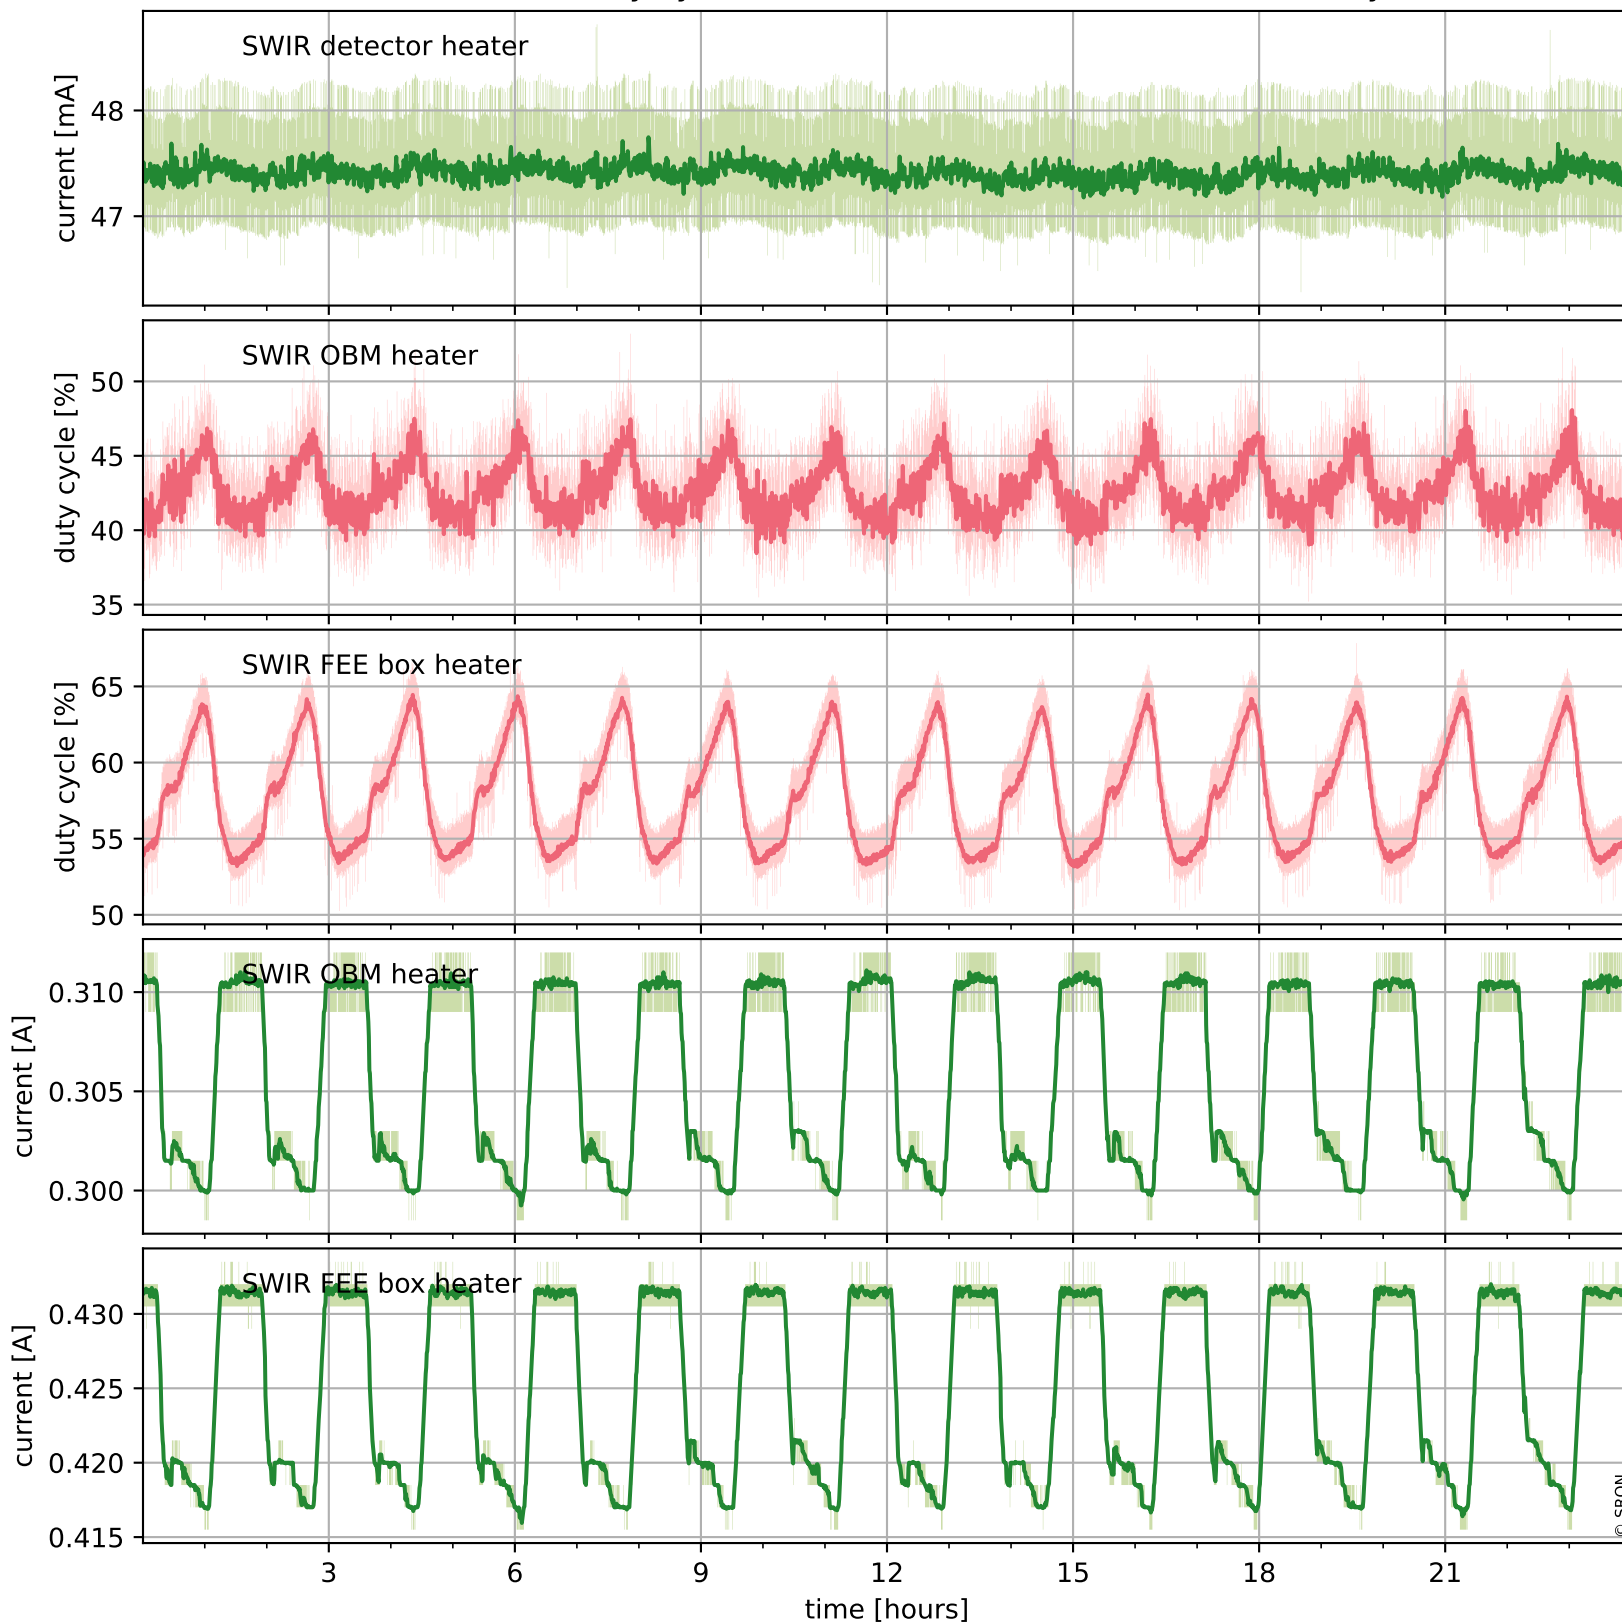

Tropomi SWIR housekeeping data

orbits : [15885, 15898]
coverage : 2020-11-06 / 2020-11-07
created : 2023-08-21T09:05:28

Current and duty cycle of 3 heaters relevant for SWIR (one day)