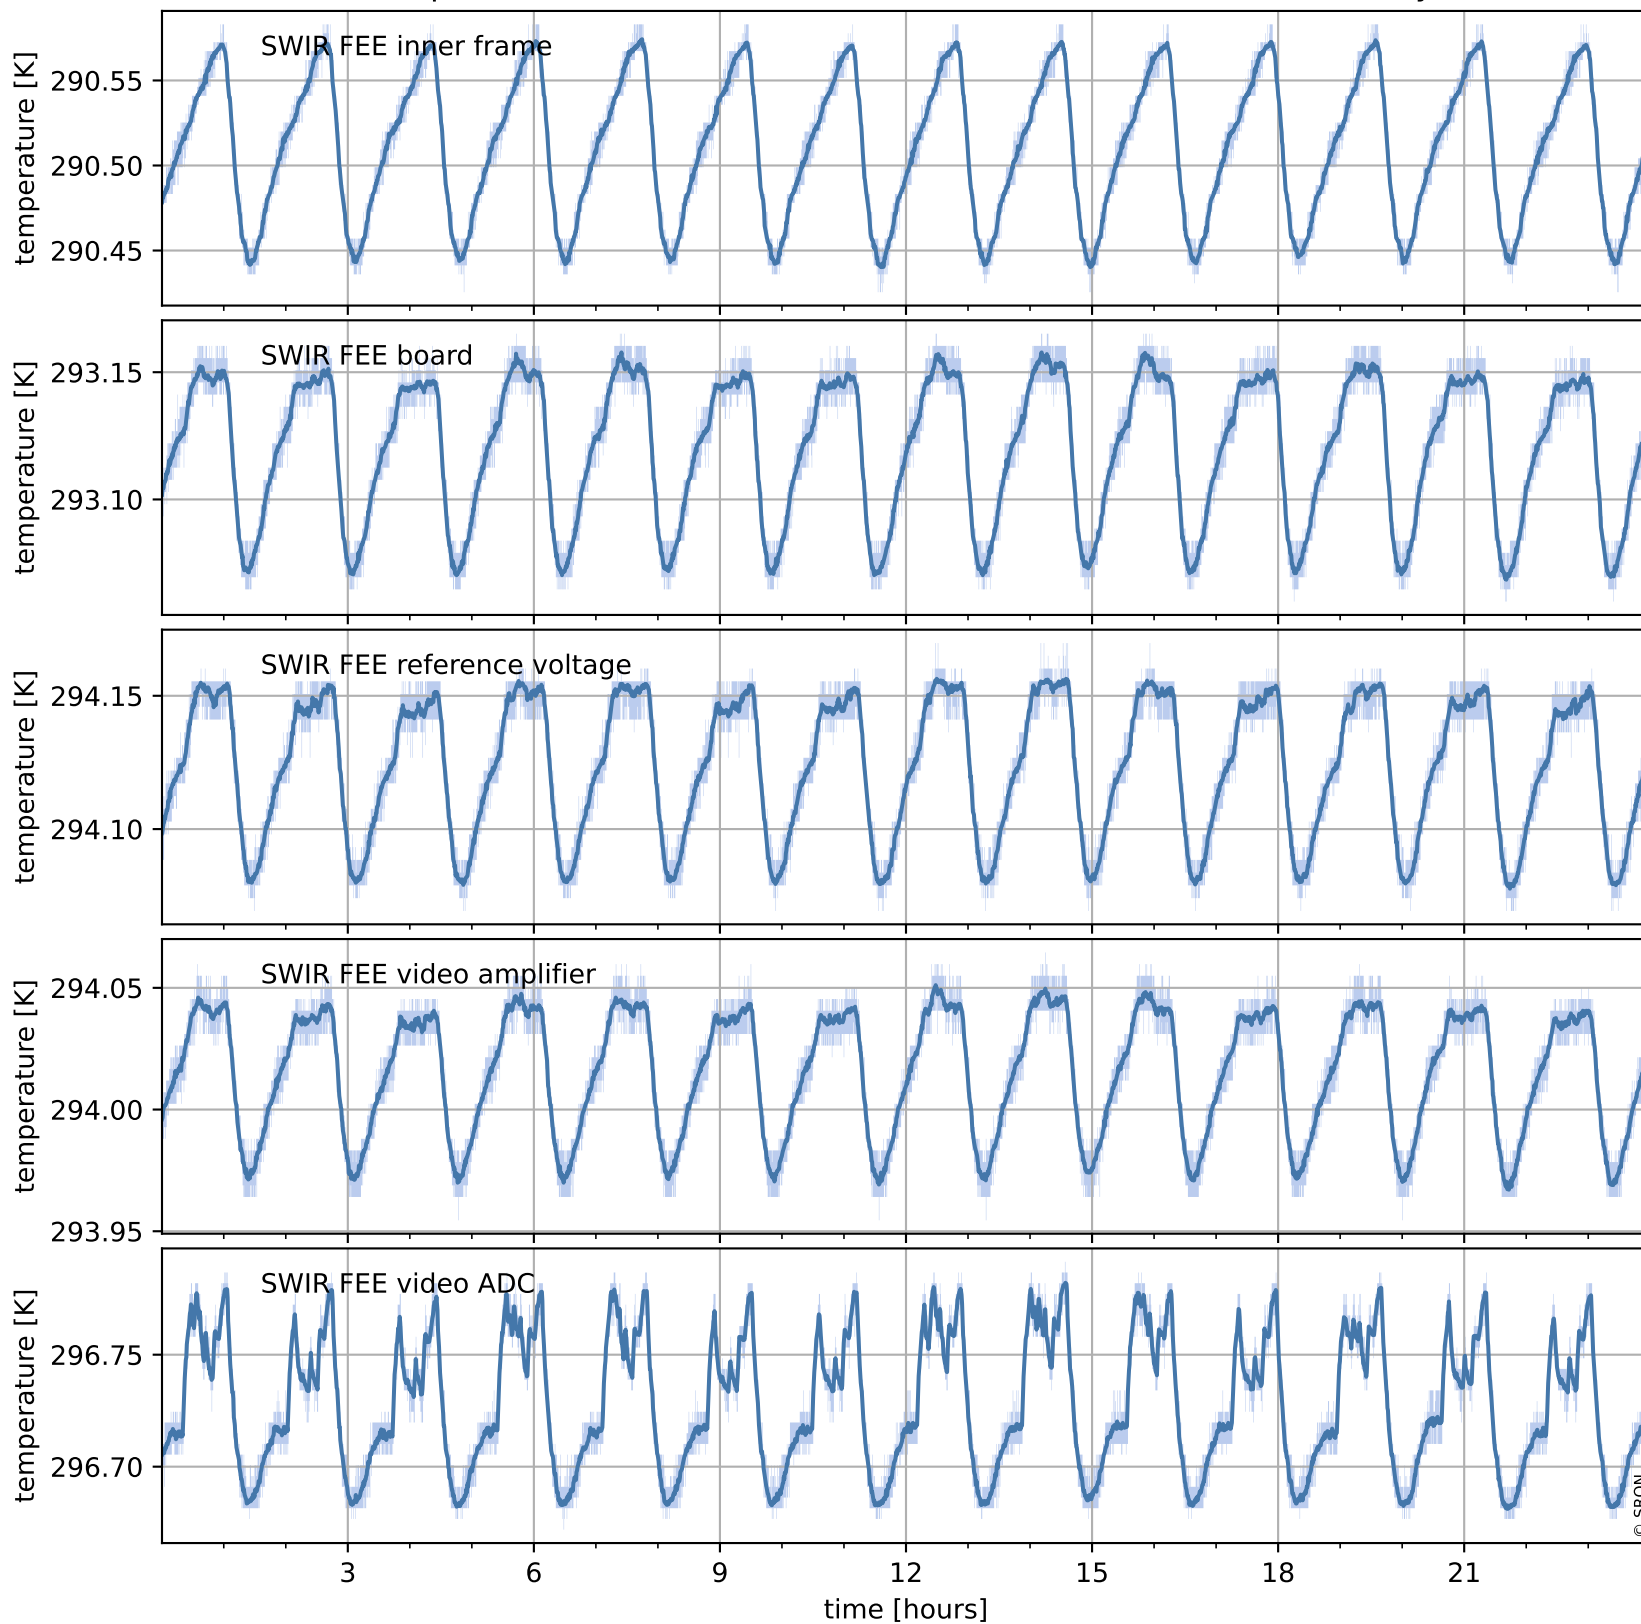

Tropomi SWIR housekeeping data

orbits : [15885, 15898]
coverage : 2020-11-06 / 2020-11-07
created : 2023-08-21T09:05:29

Temperature of sensors at the SWIR front-end electronics (one day)