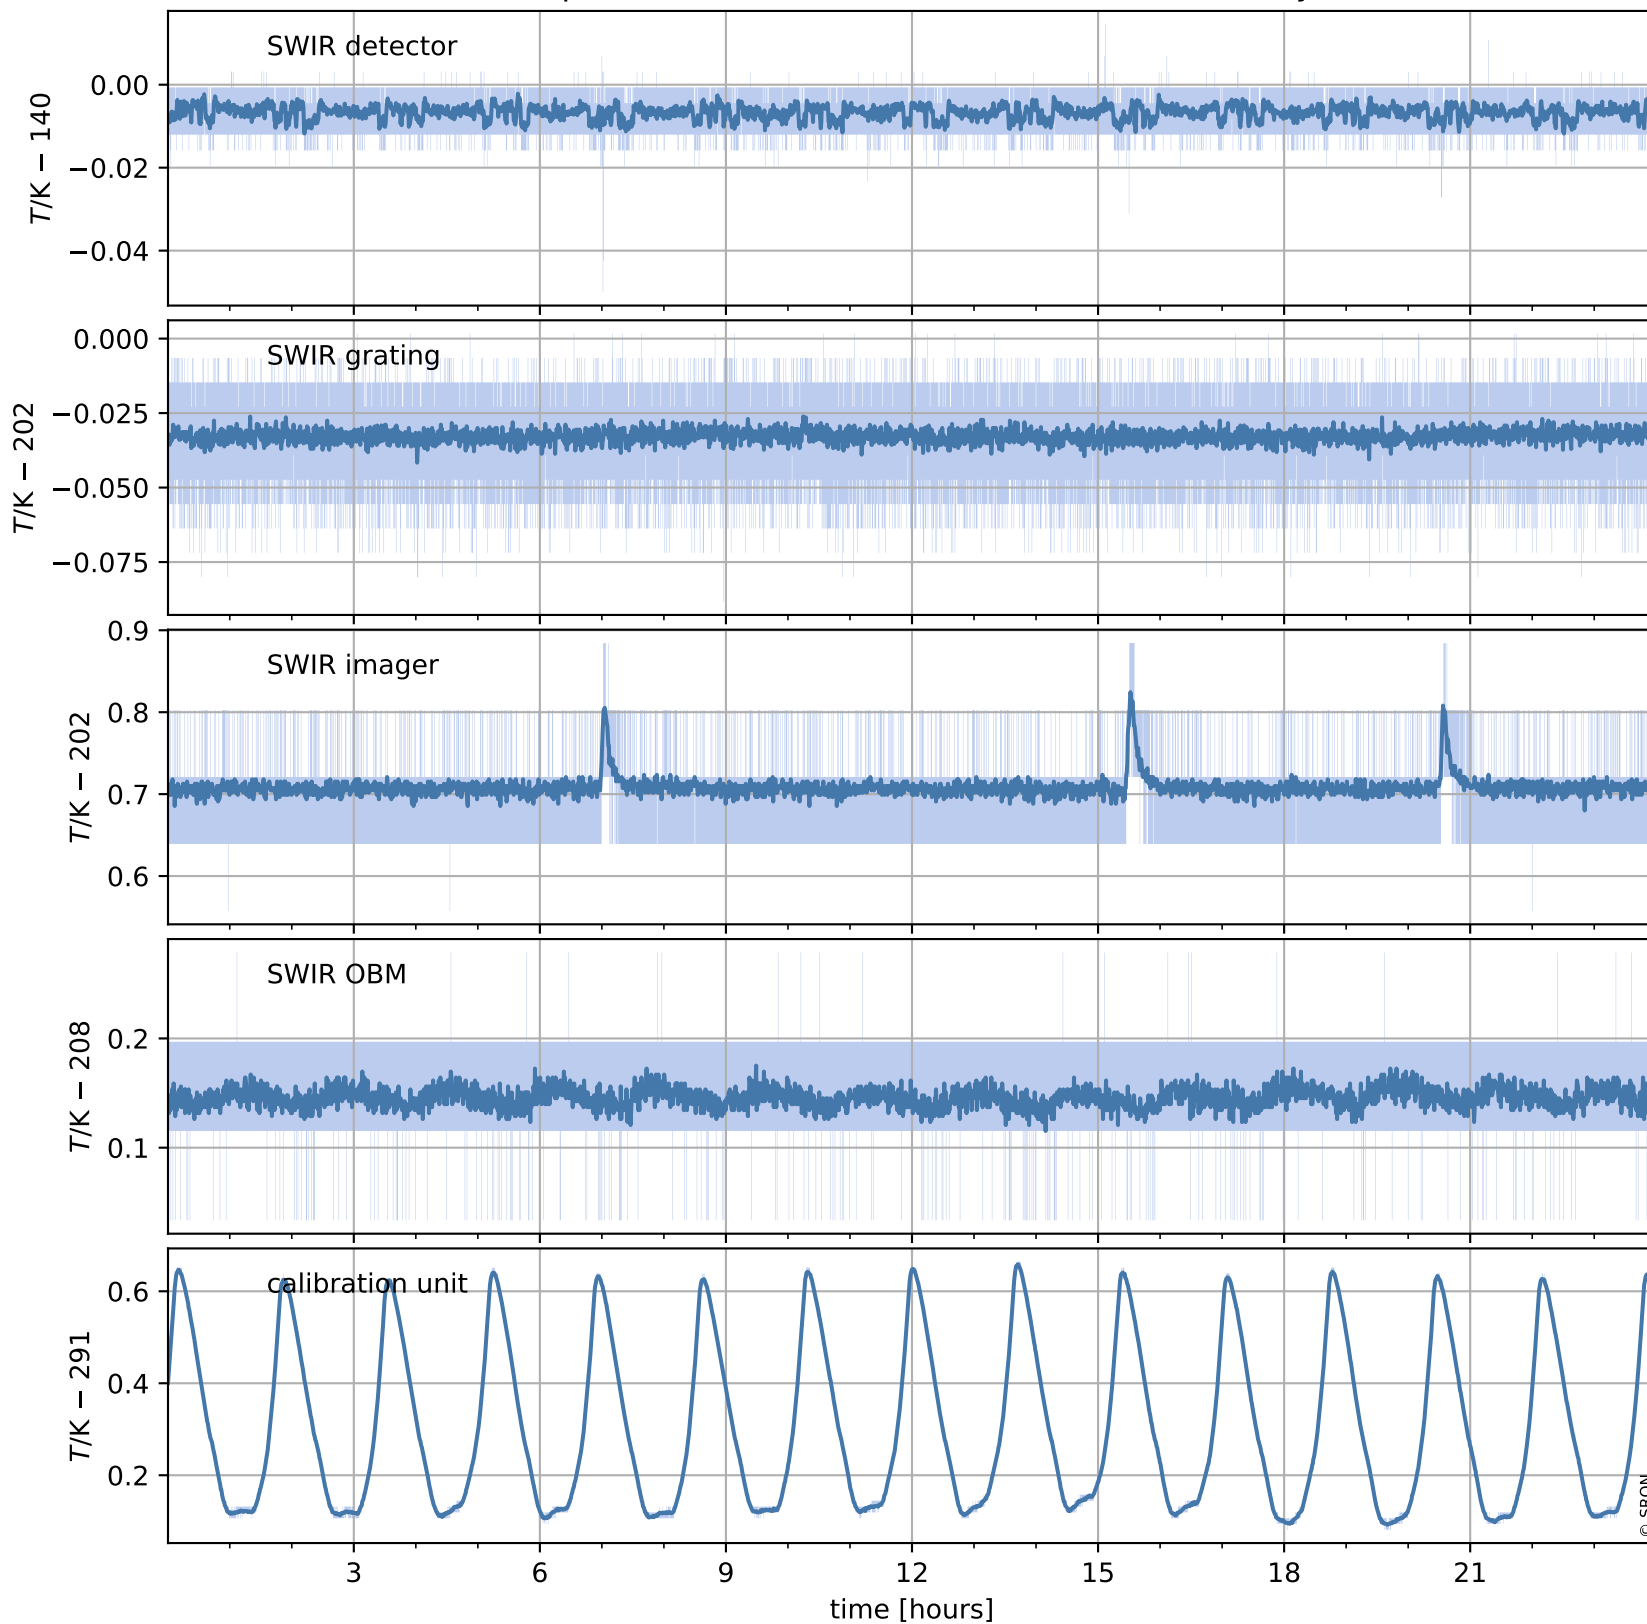

Tropomi SWIR housekeeping data

orbits : [15899, 15912]
coverage : 2020-11-07 / 2020-11-08
created : 2023-08-21T09:05:30

Temperature of sensors relevant for SWIR (one day)

Tropomi SWIR housekeeping data

orbits : [15428, 15912]
coverage : 2020-10-04 / 2020-11-08
created : 2023-08-21T09:05:30

Temperature of sensors relevant for SWIR (last month)

Tropomi SWIR housekeeping data

orbits : [15899, 15912]
coverage : 2020-11-07 / 2020-11-08
created : 2023-08-21T09:05:31

Current and duty cycle of 3 heaters relevant for SWIR (one day)

Tropomi SWIR housekeeping data

orbits : [15428, 15912]
coverage : 2020-10-04 / 2020-11-08
created : 2023-08-21T09:05:31

Current and duty cycle of 3 heaters relevant for SWIR (last month)

Tropomi SWIR housekeeping data