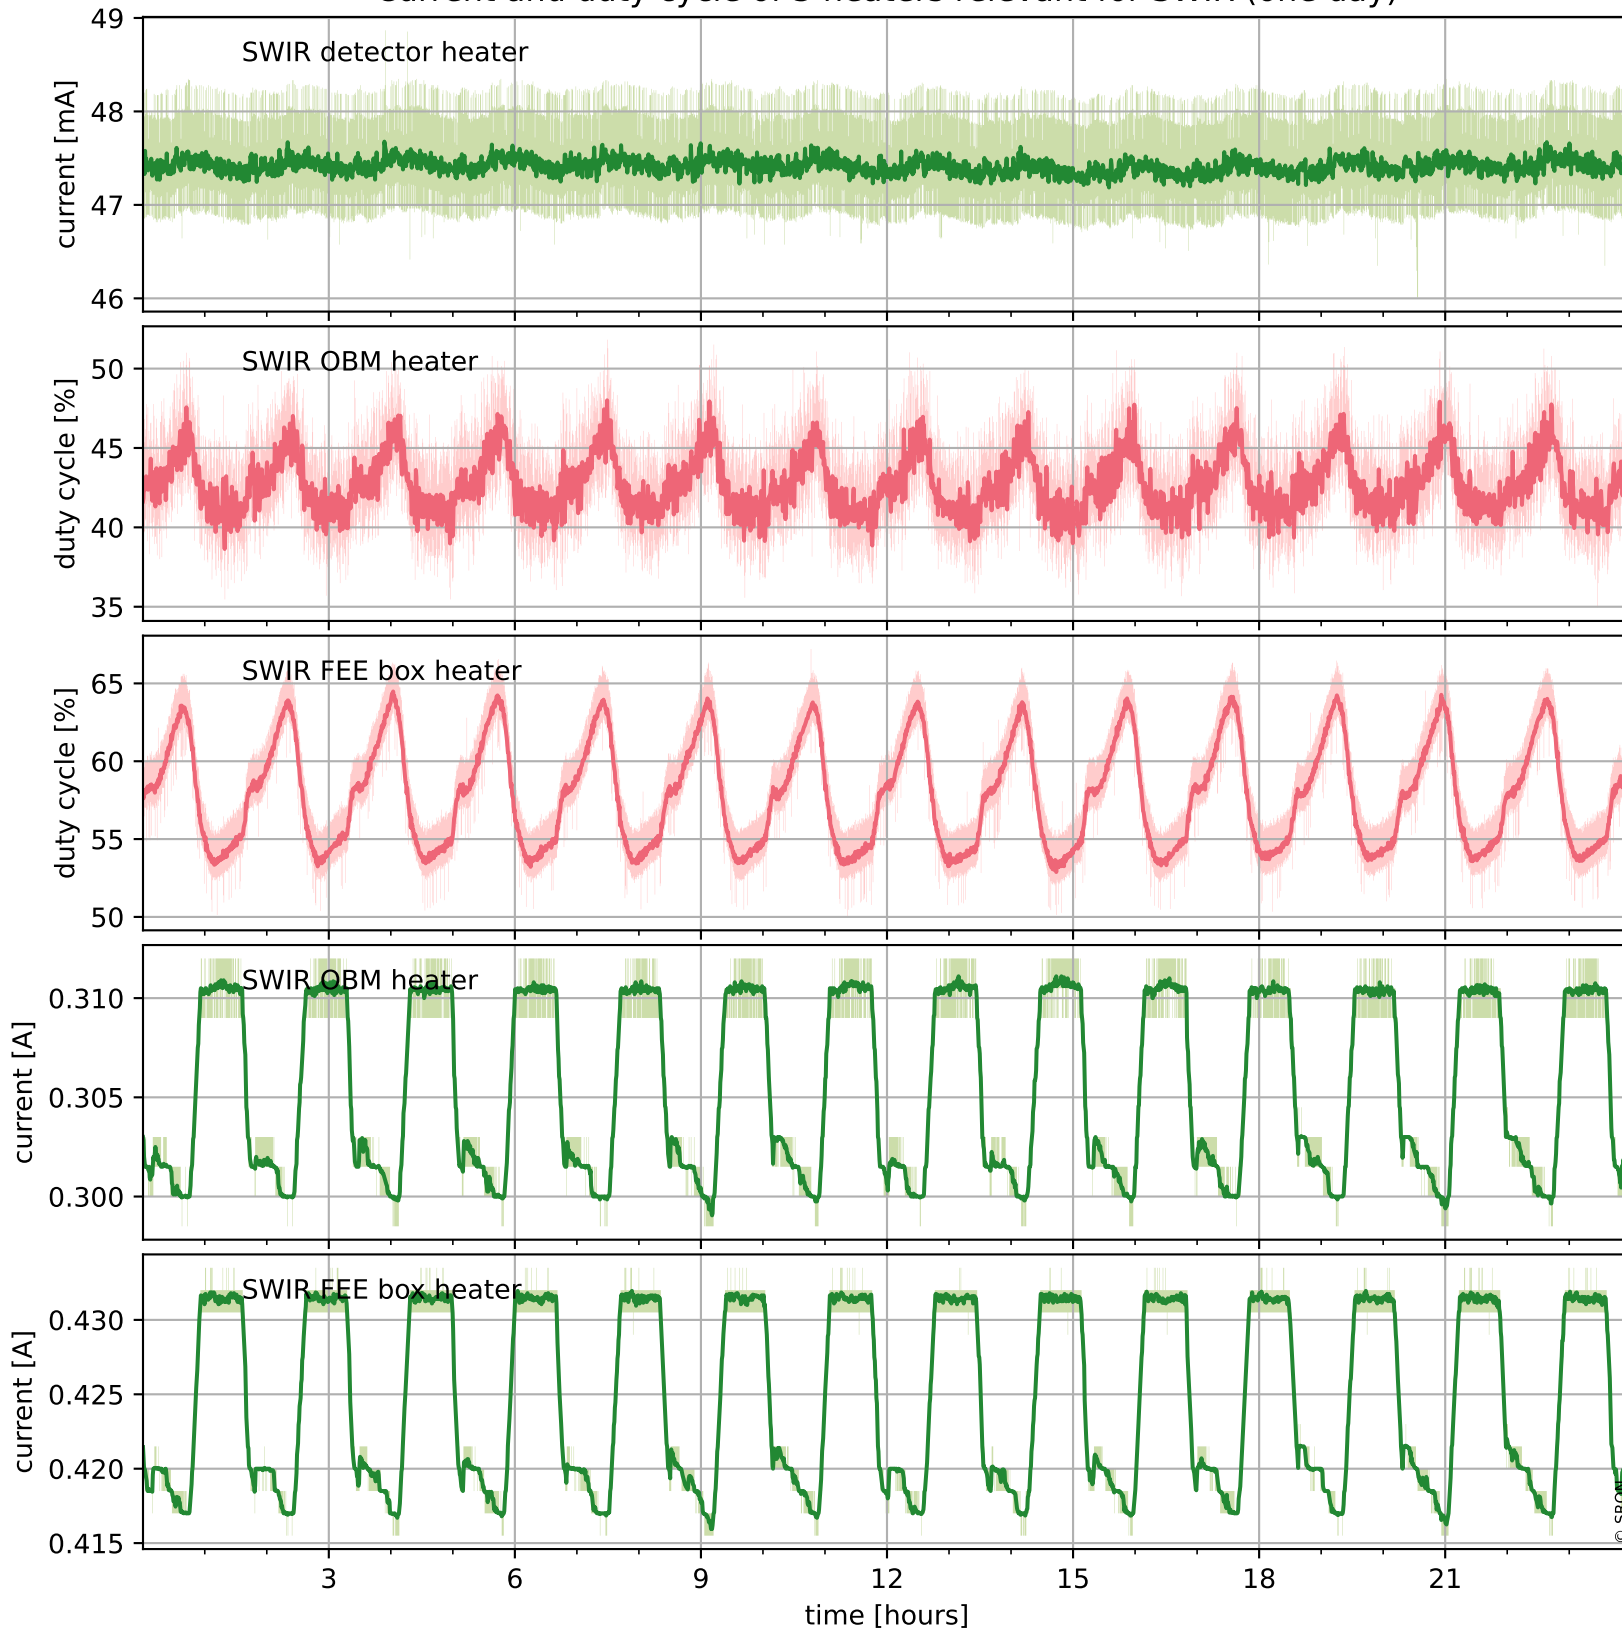

Tropomi SWIR housekeeping data

orbits : [15899, 15912]
coverage : 2020-11-07 / 2020-11-08
created : 2023-08-21T09:05:30

Temperature of sensors relevant for SWIR (one day)

Tropomi SWIR housekeeping data

orbits : [15428, 15912]
coverage : 2020-10-04 / 2020-11-08
created : 2023-08-21T09:05:30

Temperature of sensors relevant for SWIR (last month)

Tropomi SWIR housekeeping data

orbits : [15899, 15912]
coverage : 2020-11-07 / 2020-11-08
created : 2023-08-21T09:05:31

Current and duty cycle of 3 heaters relevant for SWIR (one day)

Tropomi SWIR housekeeping data

orbits : [15428, 15912]
coverage : 2020-10-04 / 2020-11-08
created : 2023-08-21T09:05:31

Current and duty cycle of 3 heaters relevant for SWIR (last month)

Tropomi SWIR housekeeping data