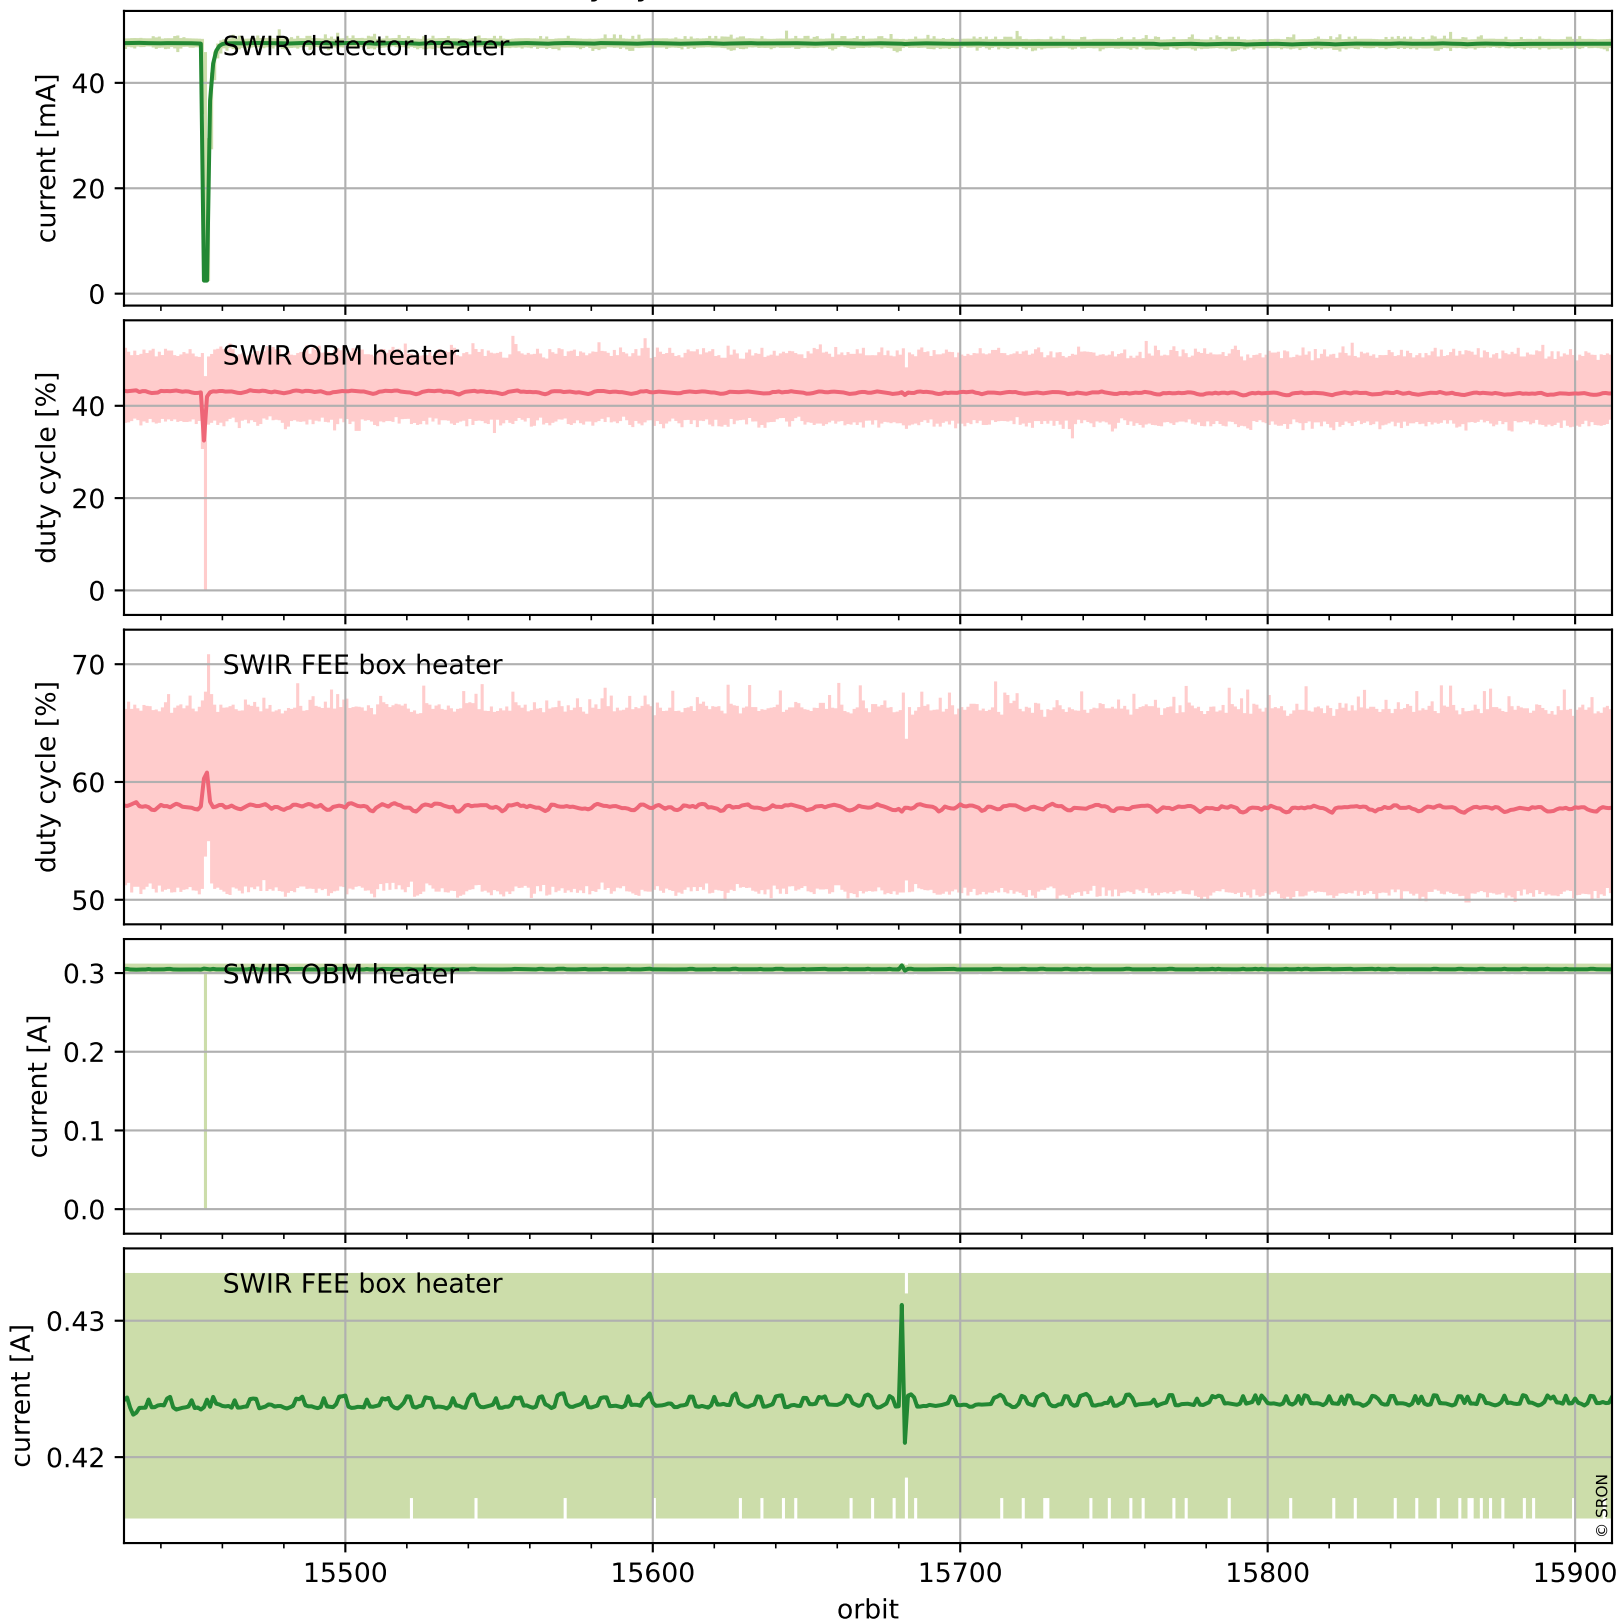

Tropomi SWIR housekeeping data

orbits : [15899, 15912]
coverage : 2020-11-07 / 2020-11-08
created : 2023-08-21T09:05:30

Temperature of sensors relevant for SWIR (one day)

Tropomi SWIR housekeeping data

orbits : [15428, 15912]
coverage : 2020-10-04 / 2020-11-08
created : 2023-08-21T09:05:30

Temperature of sensors relevant for SWIR (last month)

Tropomi SWIR housekeeping data

orbits : [15899, 15912]
coverage : 2020-11-07 / 2020-11-08
created : 2023-08-21T09:05:31

Current and duty cycle of 3 heaters relevant for SWIR (one day)

Tropomi SWIR housekeeping data

orbits : [15428, 15912]
coverage : 2020-10-04 / 2020-11-08
created : 2023-08-21T09:05:31

Current and duty cycle of 3 heaters relevant for SWIR (last month)

Tropomi SWIR housekeeping data

orbits : [15899, 15912]
coverage : 2020-11-07 / 2020-11-08
created : 2023-08-21T09:05:32

Temperature of sensors at the SWIR front-end electronics (one day)

Tropomi SWIR housekeeping data

orbits : [15428, 15912]
coverage : 2020-10-04 / 2020-11-08
created : 2023-08-21T09:05:32