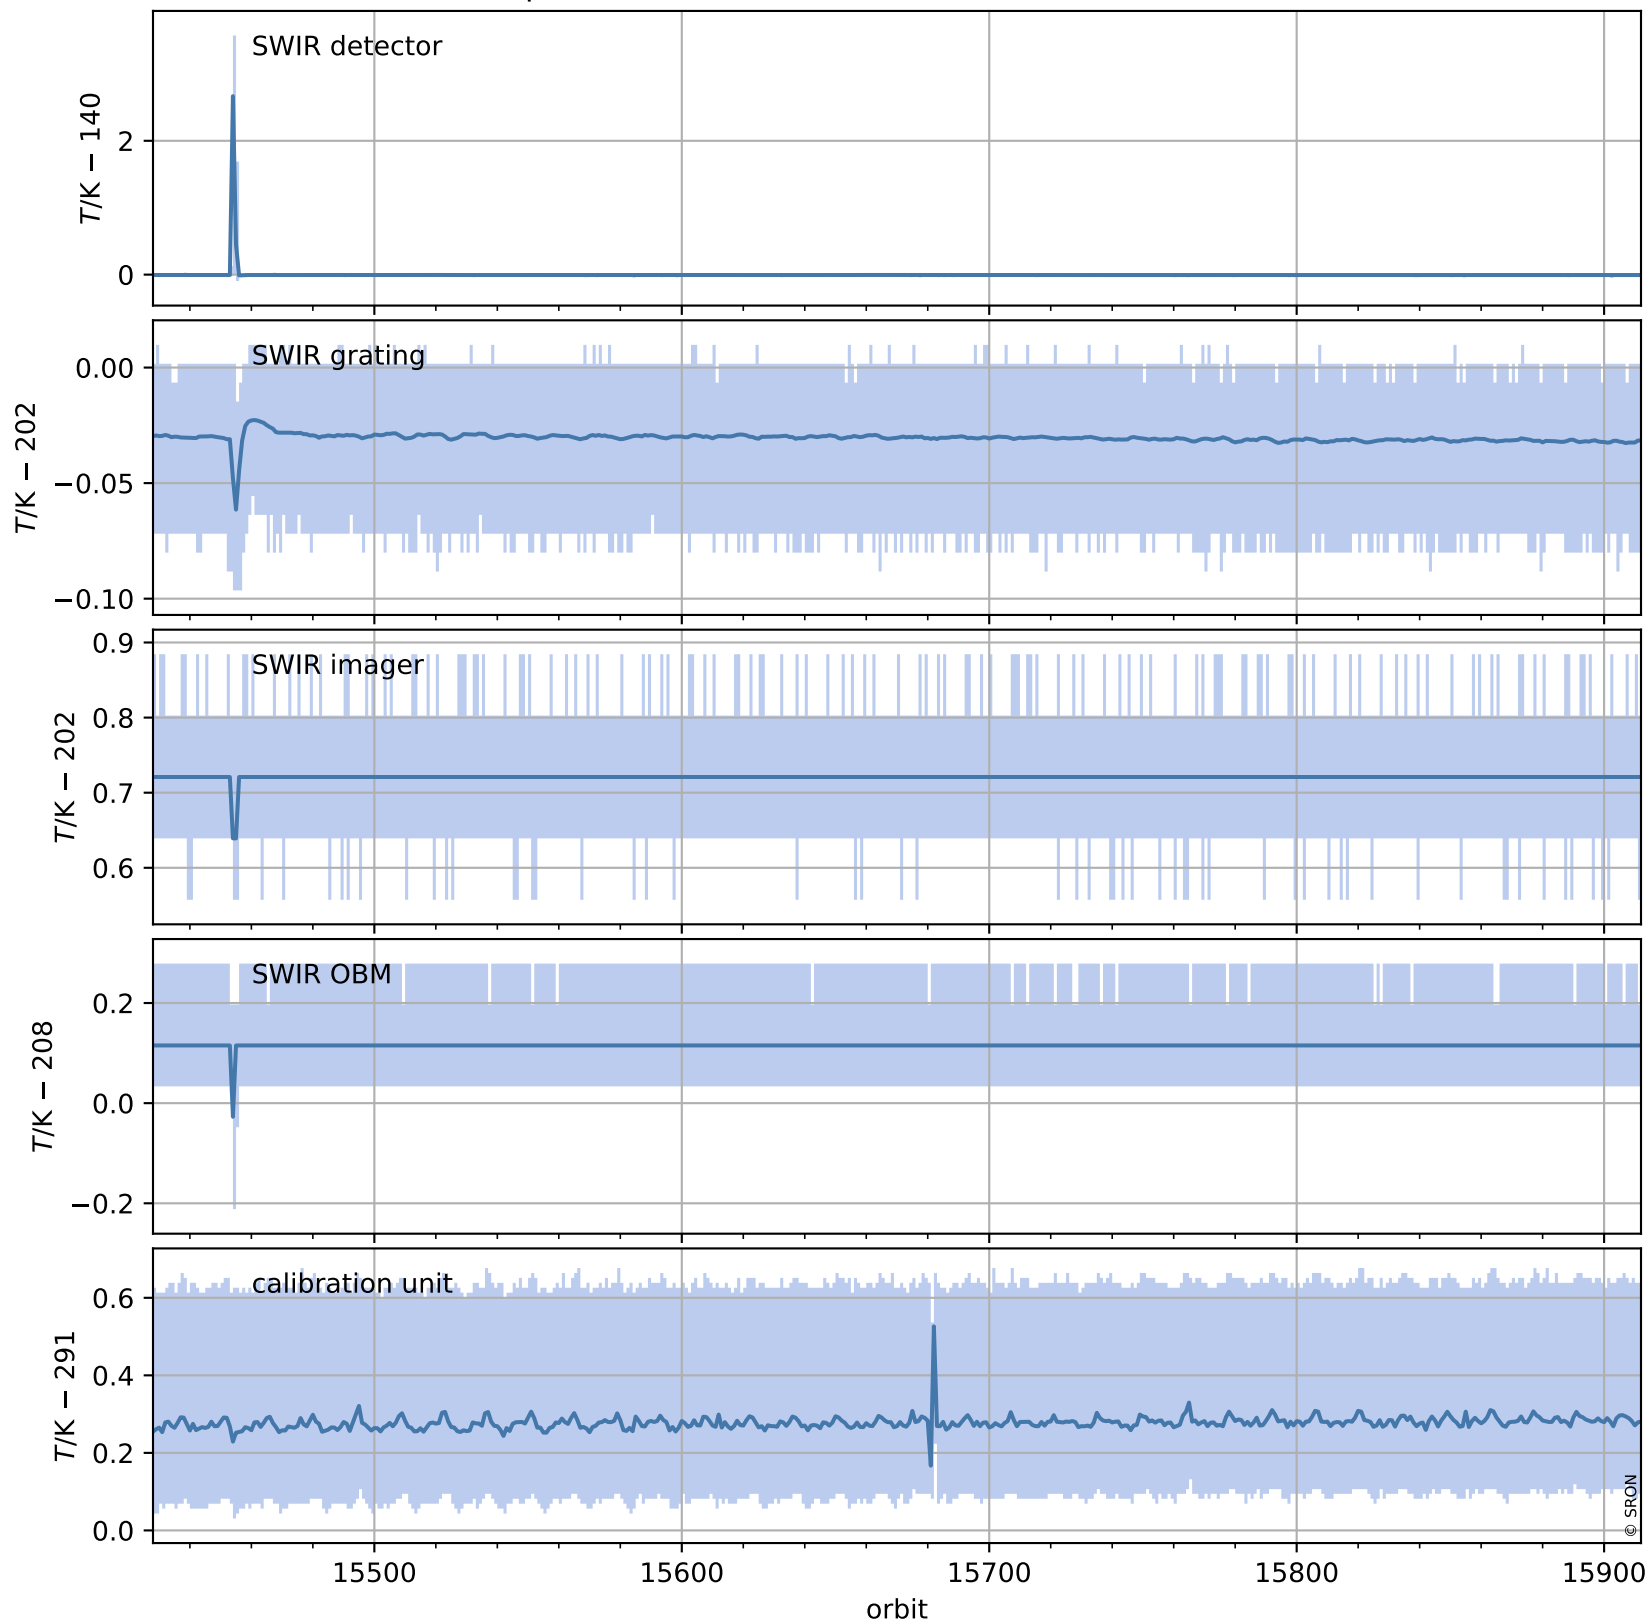

Tropomi SWIR housekeeping data

orbits : [15899, 15912]
coverage : 2020-11-07 / 2020-11-08
created : 2023-08-21T09:05:30

Temperature of sensors relevant for SWIR (one day)

Tropomi SWIR housekeeping data

orbits : [15428, 15912]
coverage : 2020-10-04 / 2020-11-08
created : 2023-08-21T09:05:30

Temperature of sensors relevant for SWIR (last month)

Tropomi SWIR housekeeping data

orbits : [15899, 15912]
coverage : 2020-11-07 / 2020-11-08
created : 2023-08-21T09:05:31

Current and duty cycle of 3 heaters relevant for SWIR (one day)

Tropomi SWIR housekeeping data

orbits : [15428, 15912]
coverage : 2020-10-04 / 2020-11-08
created : 2023-08-21T09:05:31

Current and duty cycle of 3 heaters relevant for SWIR (last month)

Tropomi SWIR housekeeping data

orbits : [15899, 15912]
coverage : 2020-11-07 / 2020-11-08
created : 2023-08-21T09:05:32

Temperature of sensors at the SWIR front-end electronics (one day)

Tropomi SWIR housekeeping data

orbits : [15428, 15912]
coverage : 2020-10-04 / 2020-11-08
created : 2023-08-21T09:05:32