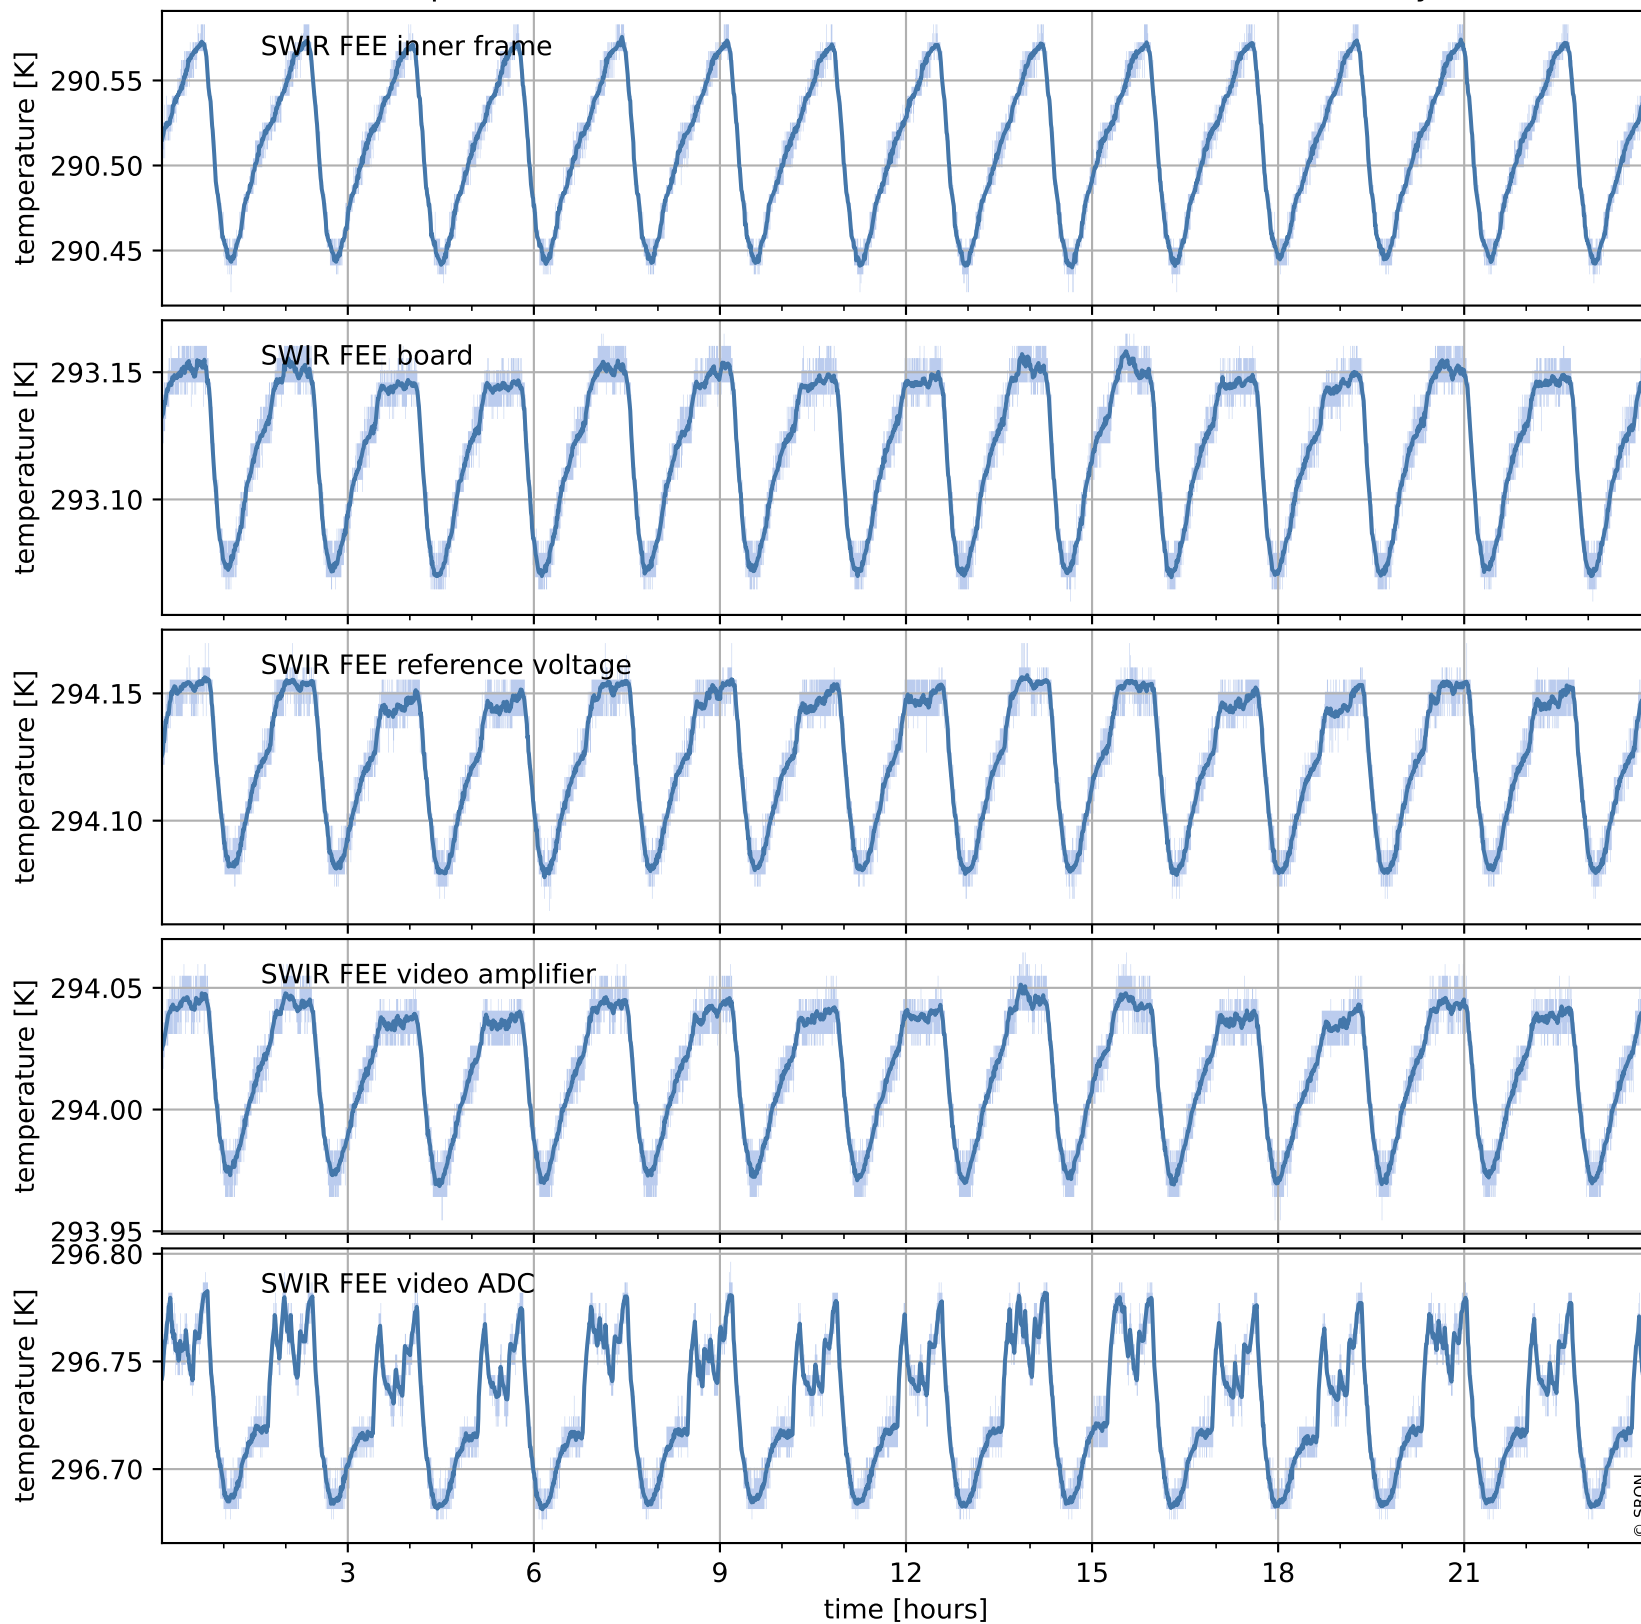

Tropomi SWIR housekeeping data

orbits : [15899, 15912]
coverage : 2020-11-07 / 2020-11-08
created : 2023-08-21T09:05:30

Temperature of sensors relevant for SWIR (one day)

Tropomi SWIR housekeeping data

orbits : [15428, 15912]
coverage : 2020-10-04 / 2020-11-08
created : 2023-08-21T09:05:30

Temperature of sensors relevant for SWIR (last month)

Tropomi SWIR housekeeping data

orbits : [15899, 15912]
coverage : 2020-11-07 / 2020-11-08
created : 2023-08-21T09:05:31

Current and duty cycle of 3 heaters relevant for SWIR (one day)

Tropomi SWIR housekeeping data

orbits : [15428, 15912]
coverage : 2020-10-04 / 2020-11-08
created : 2023-08-21T09:05:31

Current and duty cycle of 3 heaters relevant for SWIR (last month)

Tropomi SWIR housekeeping data

orbits : [15899, 15912]
coverage : 2020-11-07 / 2020-11-08
created : 2023-08-21T09:05:32

Temperature of sensors at the SWIR front-end electronics (one day)

Tropomi SWIR housekeeping data

orbits : [15428, 15912]
coverage : 2020-10-04 / 2020-11-08
created : 2023-08-21T09:05:32