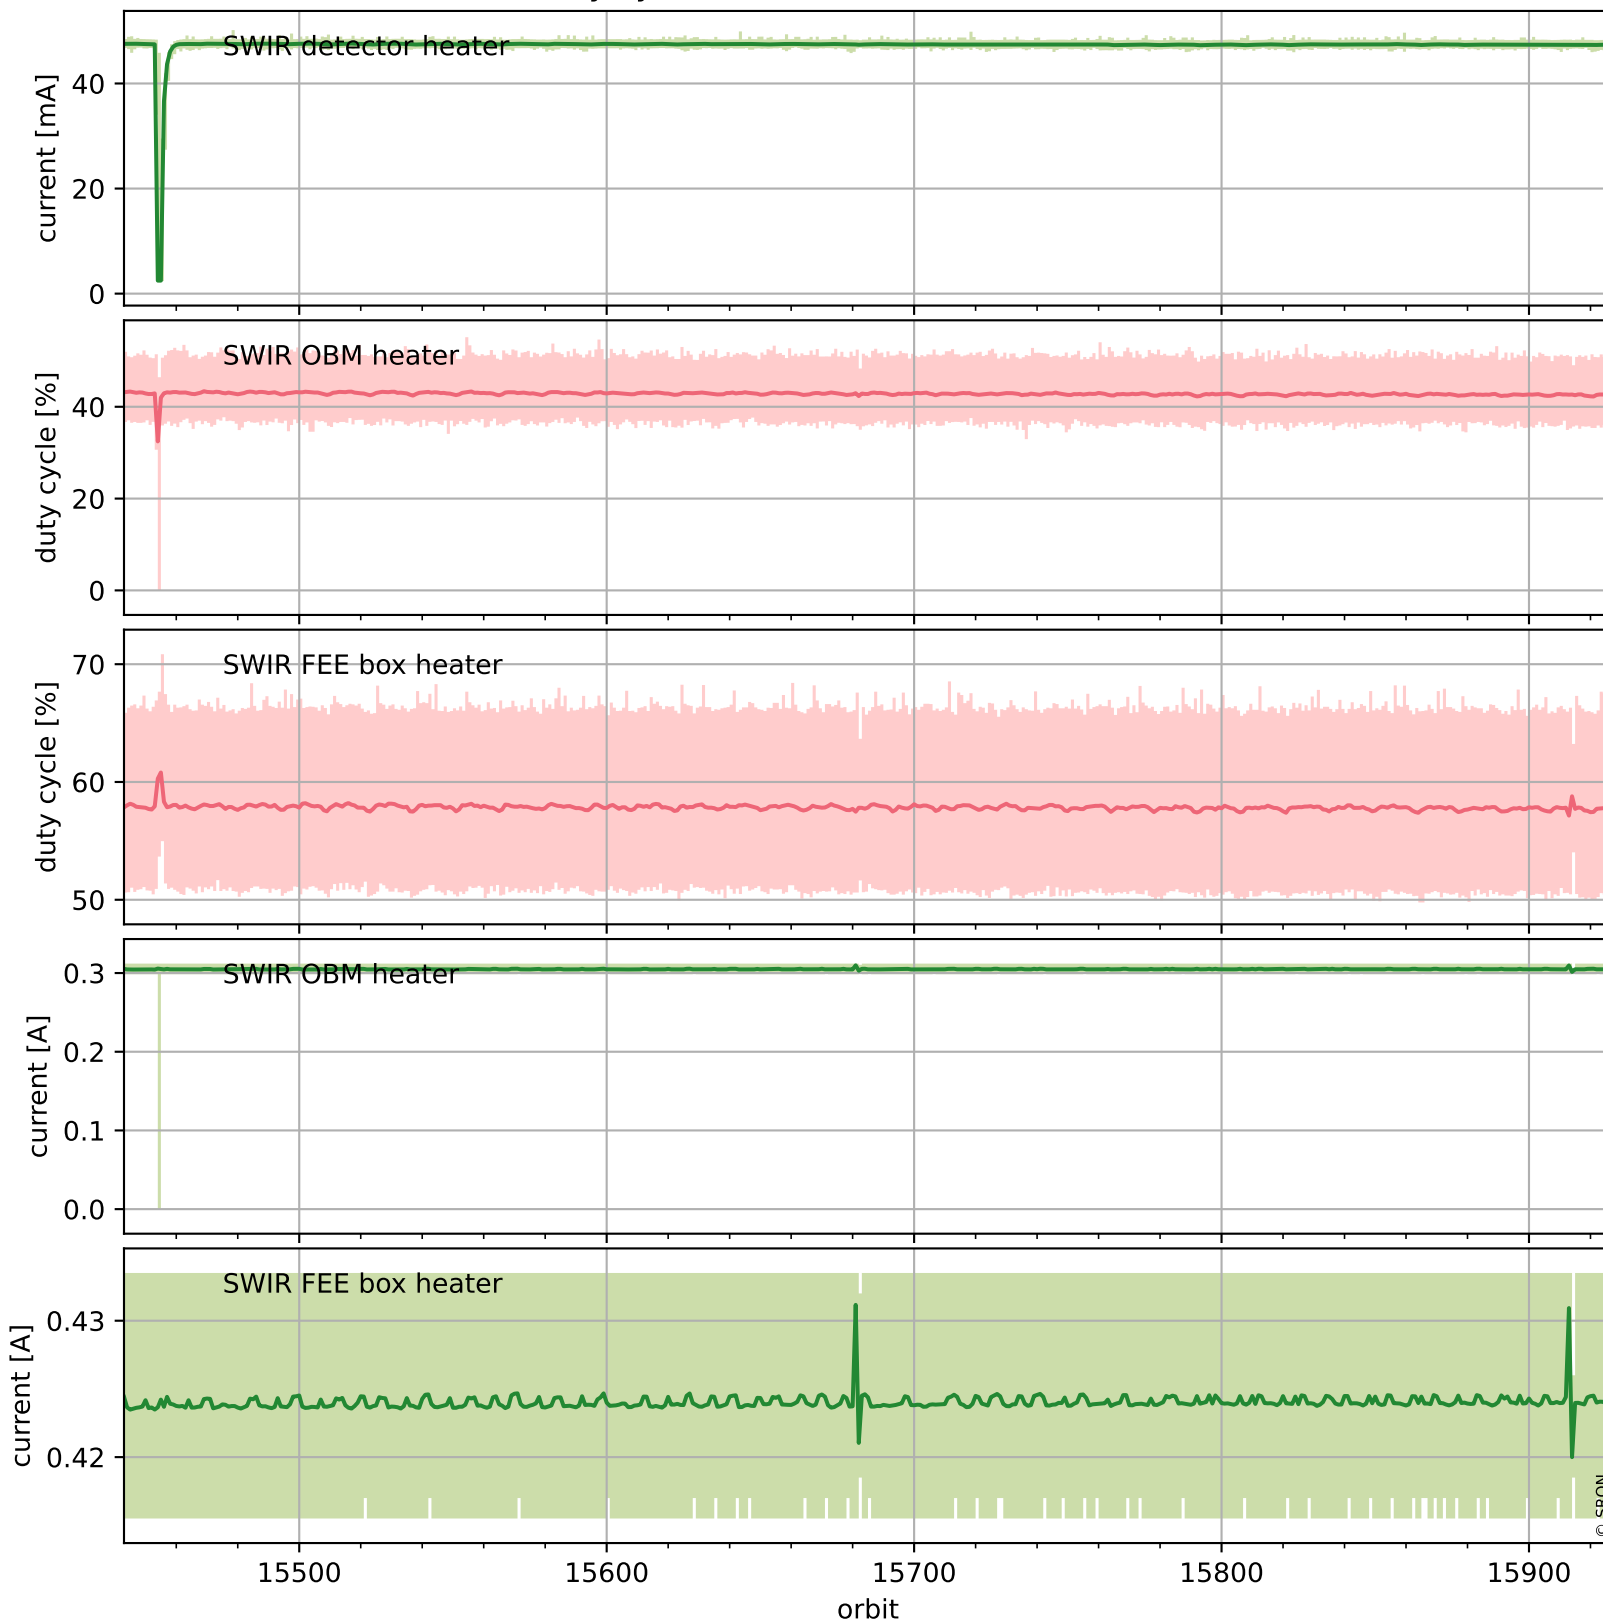

Tropomi SWIR housekeeping data

orbits : [15913, 15927]
coverage : 2020-11-08 / 2020-11-09
created : 2023-08-21T09:05:32

Temperature of sensors relevant for SWIR (one day)

Tropomi SWIR housekeeping data

orbits : [15443, 15927]
coverage : 2020-10-05 / 2020-11-09
created : 2023-08-21T09:05:33

Temperature of sensors relevant for SWIR (last month)

Tropomi SWIR housekeeping data

orbits : [15913, 15927]
coverage : 2020-11-08 / 2020-11-09
created : 2023-08-21T09:05:33

Current and duty cycle of 3 heaters relevant for SWIR (one day)

Tropomi SWIR housekeeping data

orbits : [15443, 15927]
coverage : 2020-10-05 / 2020-11-09
created : 2023-08-21T09:05:33

Current and duty cycle of 3 heaters relevant for SWIR (last month)

Tropomi SWIR housekeeping data

orbits : [15913, 15927]
coverage : 2020-11-08 / 2020-11-09
created : 2023-08-21T09:05:34

Temperature of sensors at the SWIR front-end electronics (one day)

Tropomi SWIR housekeeping data

orbits : [15443, 15927]
coverage : 2020-10-05 / 2020-11-09
created : 2023-08-21T09:05:34