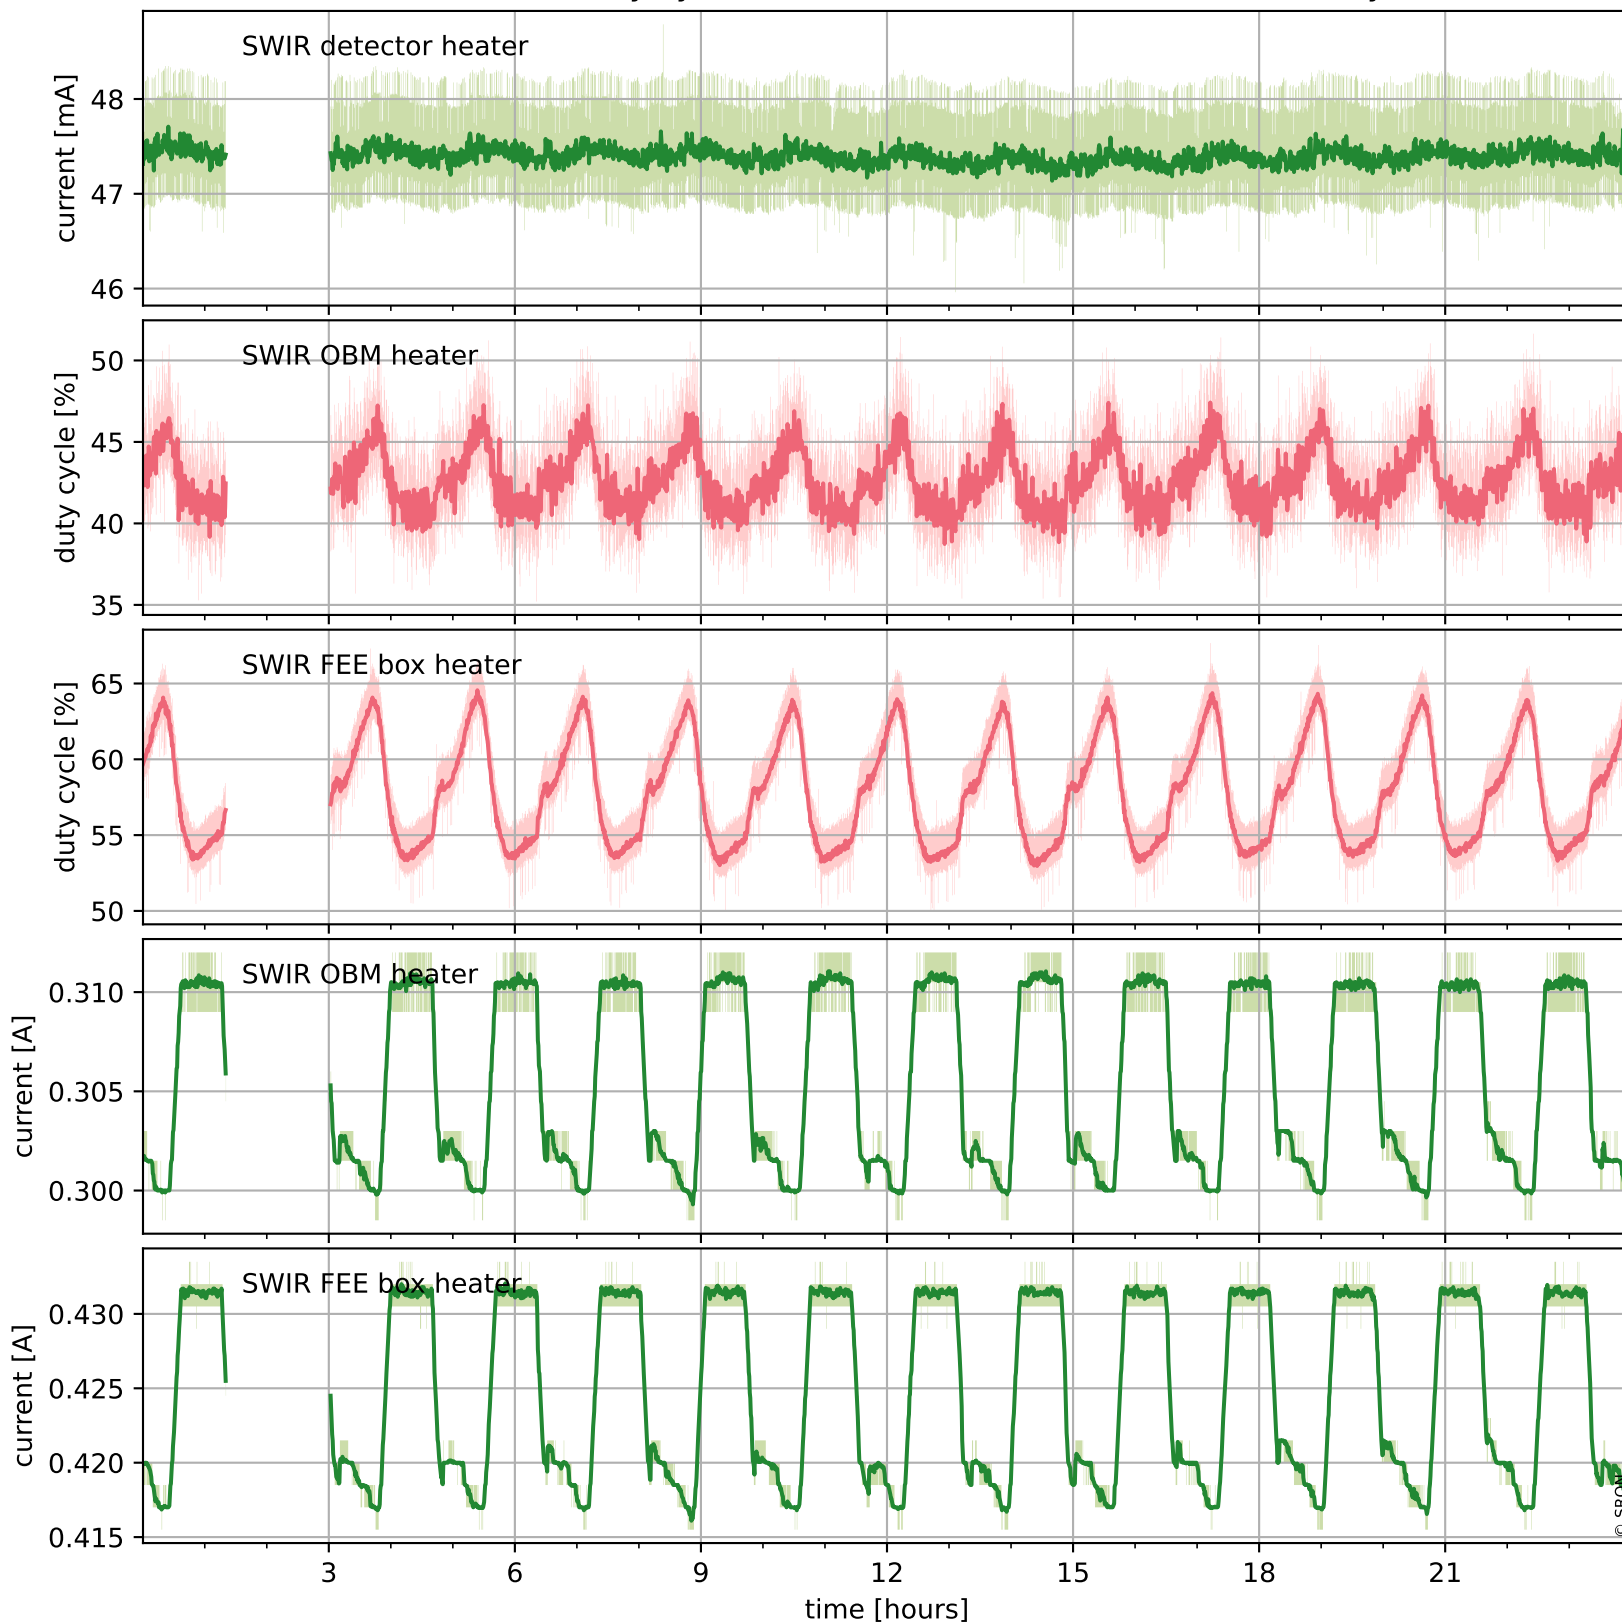

Tropomi SWIR housekeeping data

orbits : [15913, 15927]
coverage : 2020-11-08 / 2020-11-09
created : 2023-08-21T09:05:32

Temperature of sensors relevant for SWIR (one day)

Tropomi SWIR housekeeping data

orbits : [15443, 15927]
coverage : 2020-10-05 / 2020-11-09
created : 2023-08-21T09:05:33

Temperature of sensors relevant for SWIR (last month)

Tropomi SWIR housekeeping data

orbits : [15913, 15927]
coverage : 2020-11-08 / 2020-11-09
created : 2023-08-21T09:05:33

Current and duty cycle of 3 heaters relevant for SWIR (one day)

Tropomi SWIR housekeeping data

orbits : [15443, 15927]
coverage : 2020-10-05 / 2020-11-09
created : 2023-08-21T09:05:33

Current and duty cycle of 3 heaters relevant for SWIR (last month)

Tropomi SWIR housekeeping data

orbits : [15913, 15927]
coverage : 2020-11-08 / 2020-11-09
created : 2023-08-21T09:05:34

Temperature of sensors at the SWIR front-end electronics (one day)

Tropomi SWIR housekeeping data

orbits : [15443, 15927]
coverage : 2020-10-05 / 2020-11-09
created : 2023-08-21T09:05:34