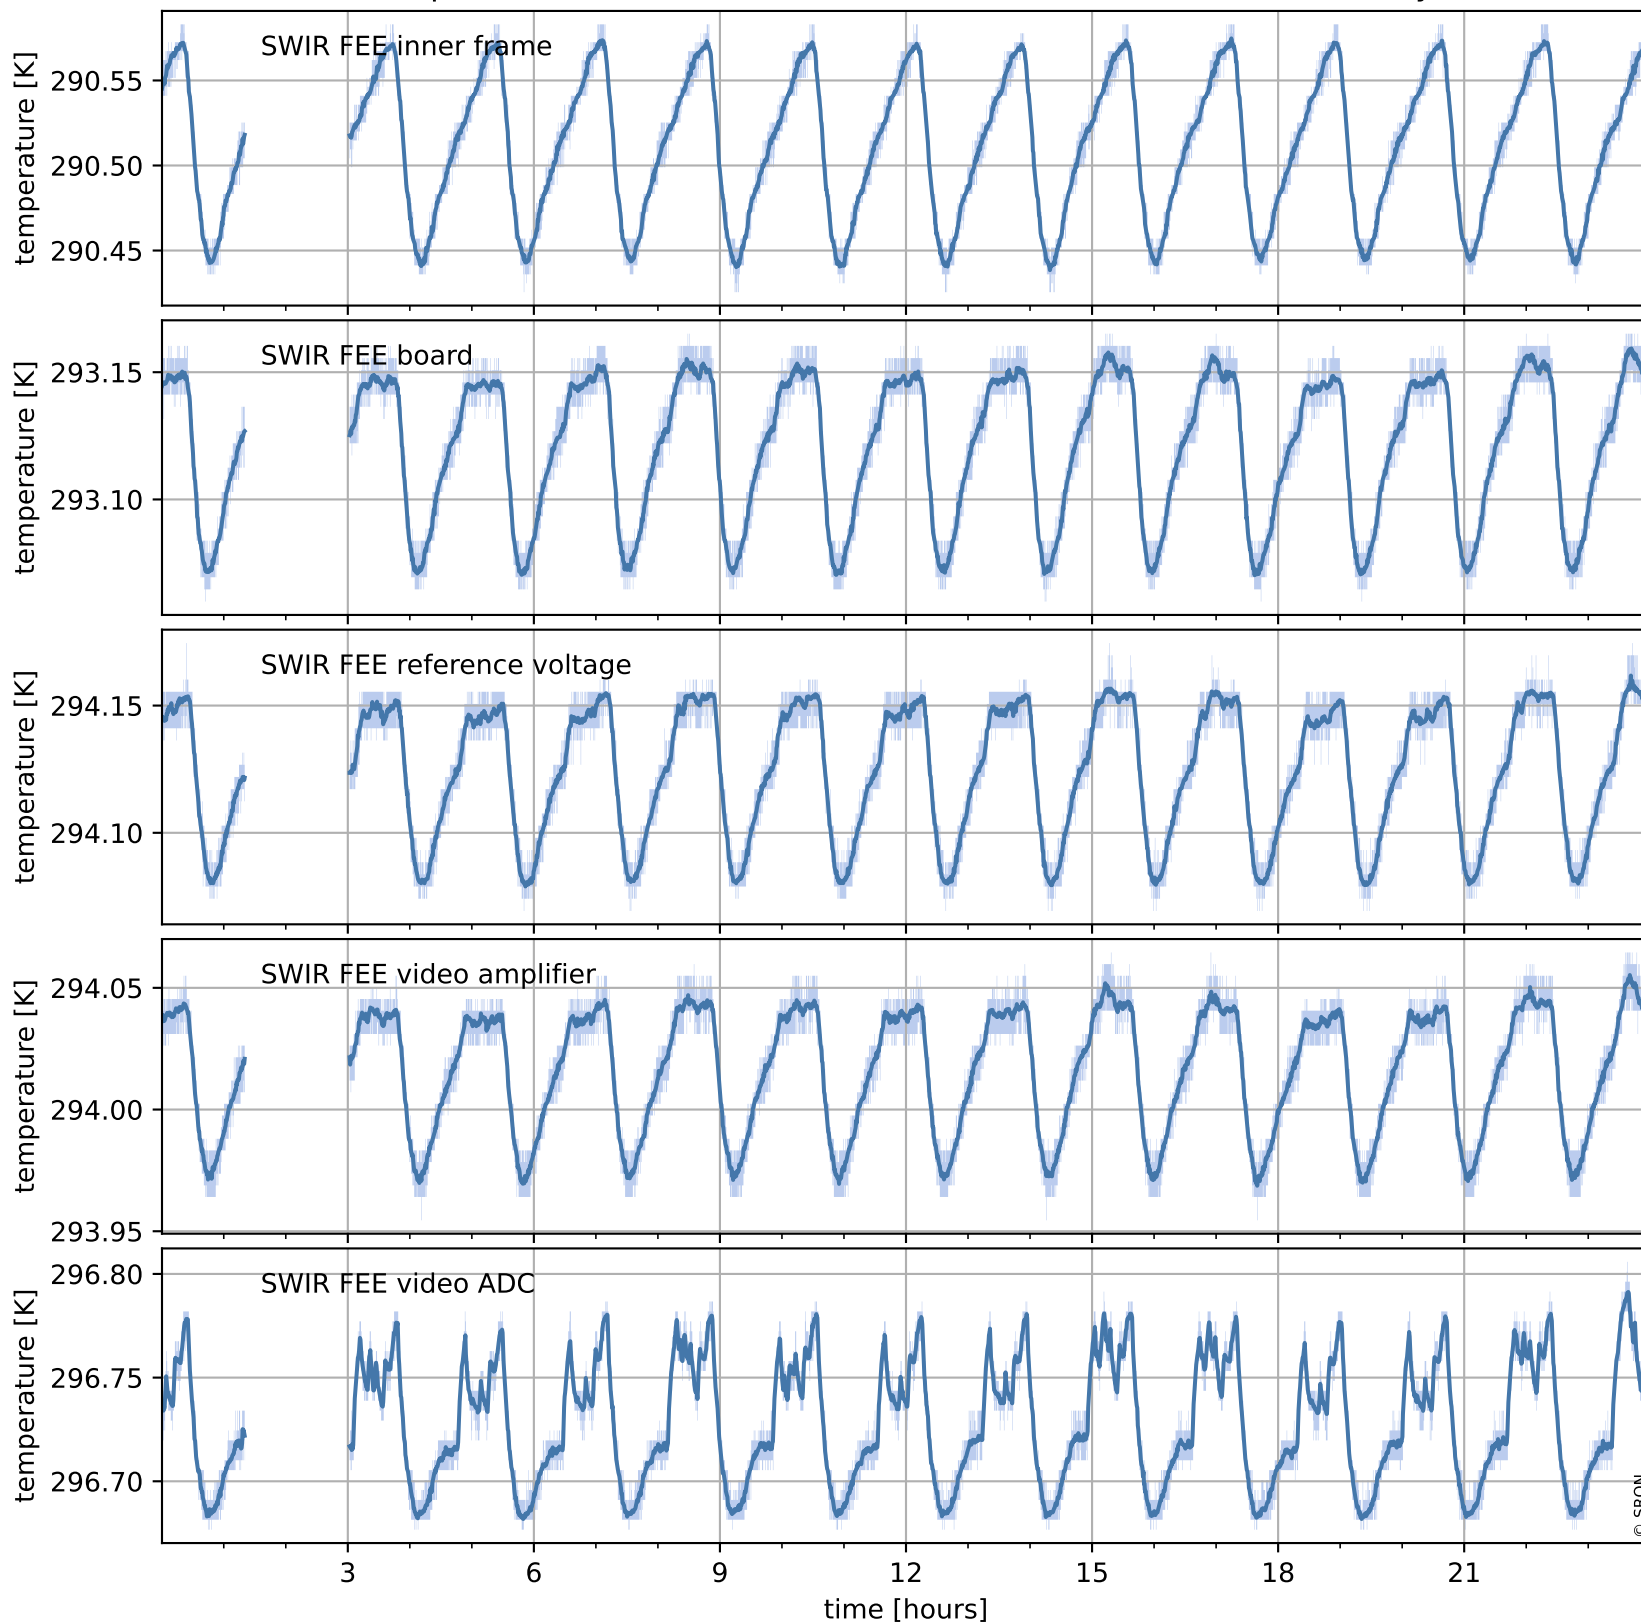

Tropomi SWIR housekeeping data

orbits : [15913, 15927]
coverage : 2020-11-08 / 2020-11-09
created : 2023-08-21T09:05:34

Temperature of sensors at the SWIR front-end electronics (one day)