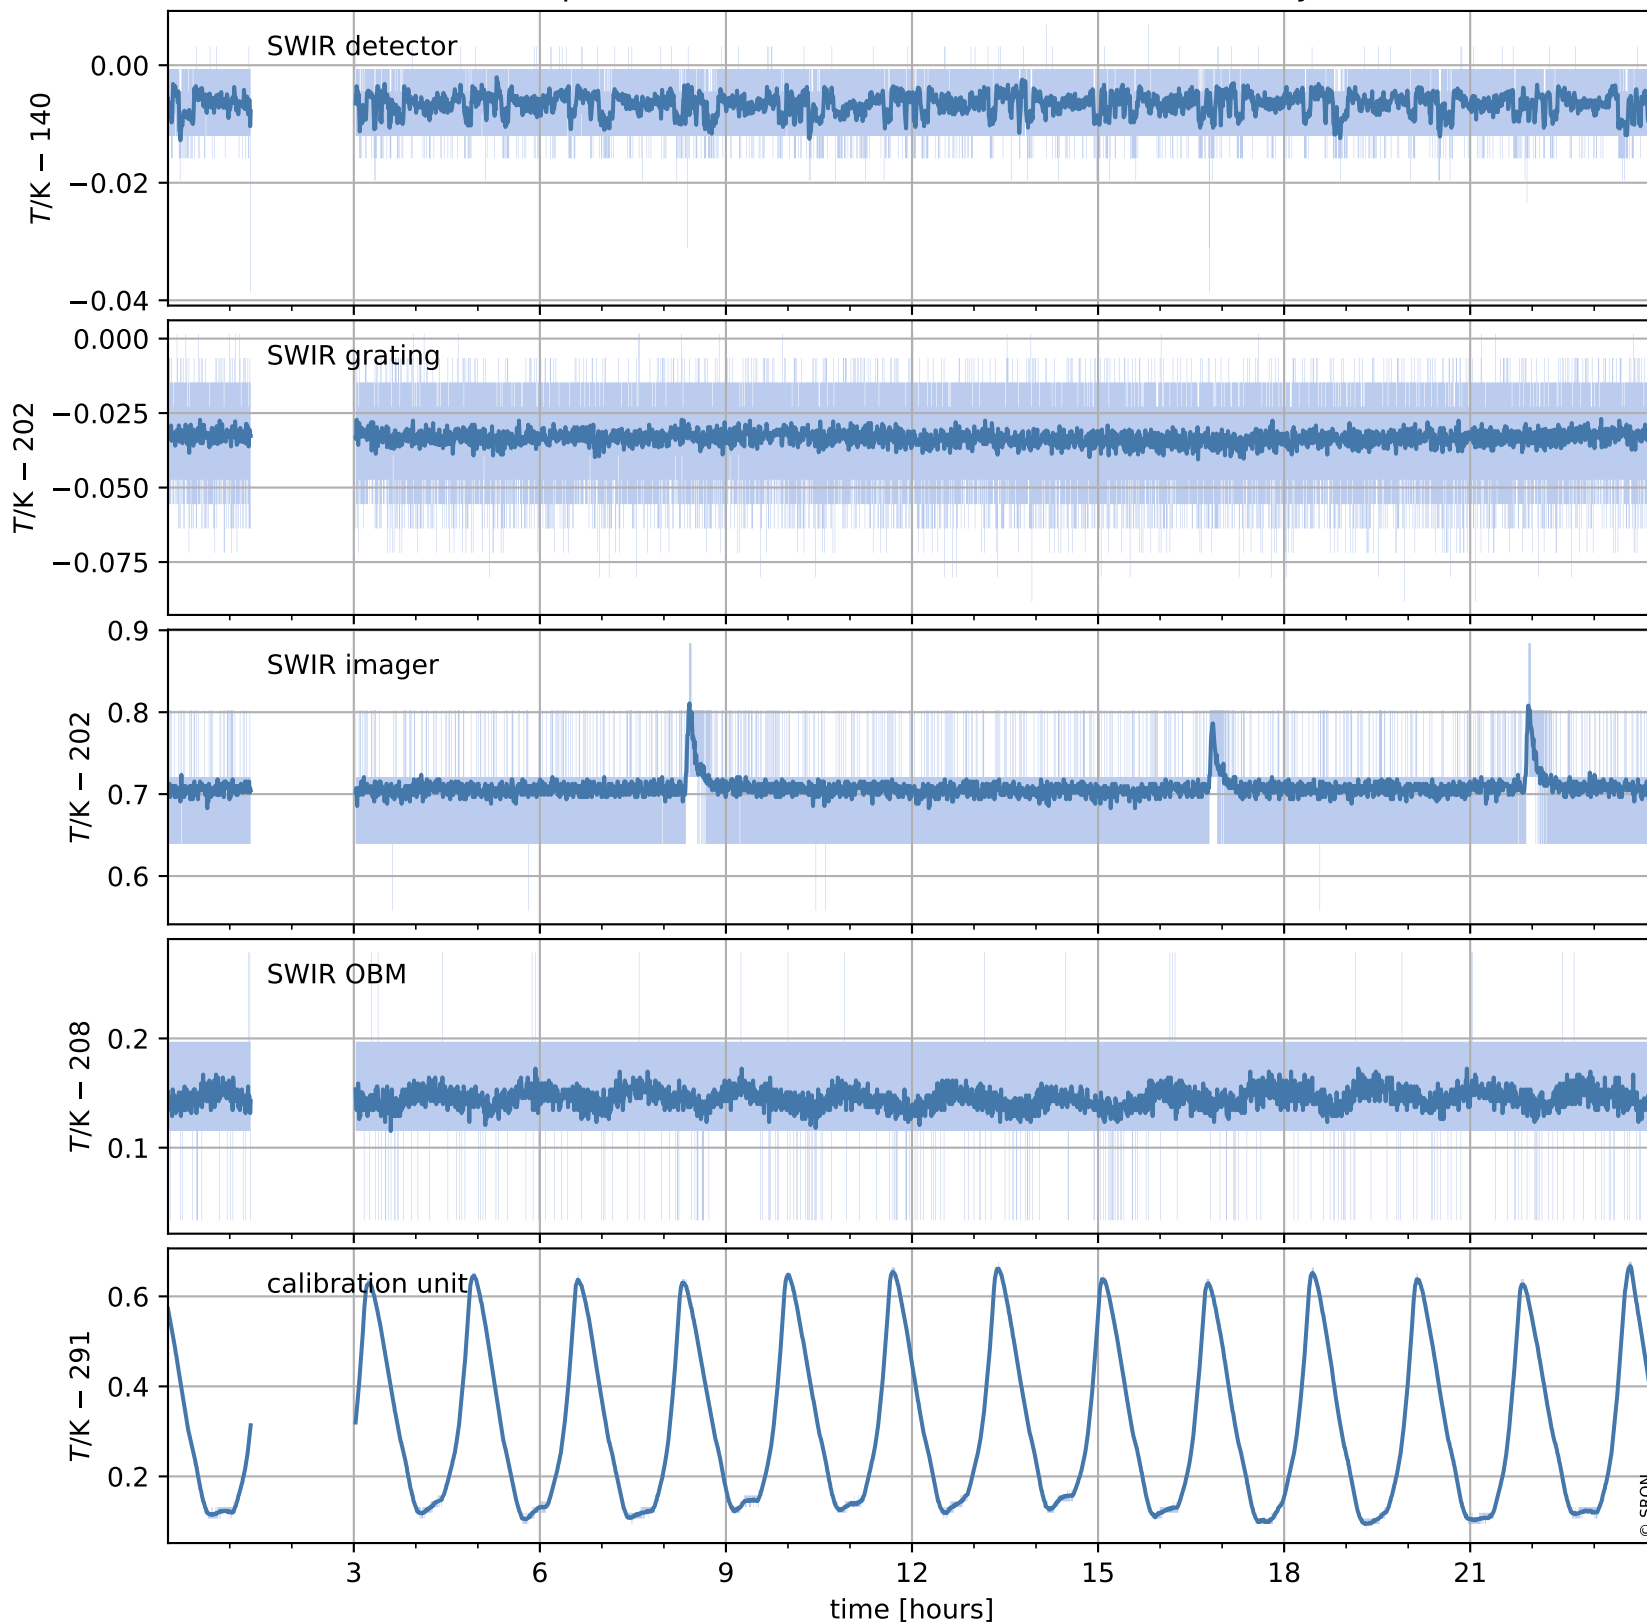

Tropomi SWIR housekeeping data

orbits : [15913, 15927]
coverage : 2020-11-08 / 2020-11-09
created : 2023-08-21T09:05:32

Temperature of sensors relevant for SWIR (one day)

Tropomi SWIR housekeeping data

orbits : [15443, 15927]
coverage : 2020-10-05 / 2020-11-09
created : 2023-08-21T09:05:33

Temperature of sensors relevant for SWIR (last month)

Tropomi SWIR housekeeping data

orbits : [15913, 15927]
coverage : 2020-11-08 / 2020-11-09
created : 2023-08-21T09:05:33

Current and duty cycle of 3 heaters relevant for SWIR (one day)

Tropomi SWIR housekeeping data

orbits : [15443, 15927]
coverage : 2020-10-05 / 2020-11-09
created : 2023-08-21T09:05:33

Current and duty cycle of 3 heaters relevant for SWIR (last month)

Tropomi SWIR housekeeping data