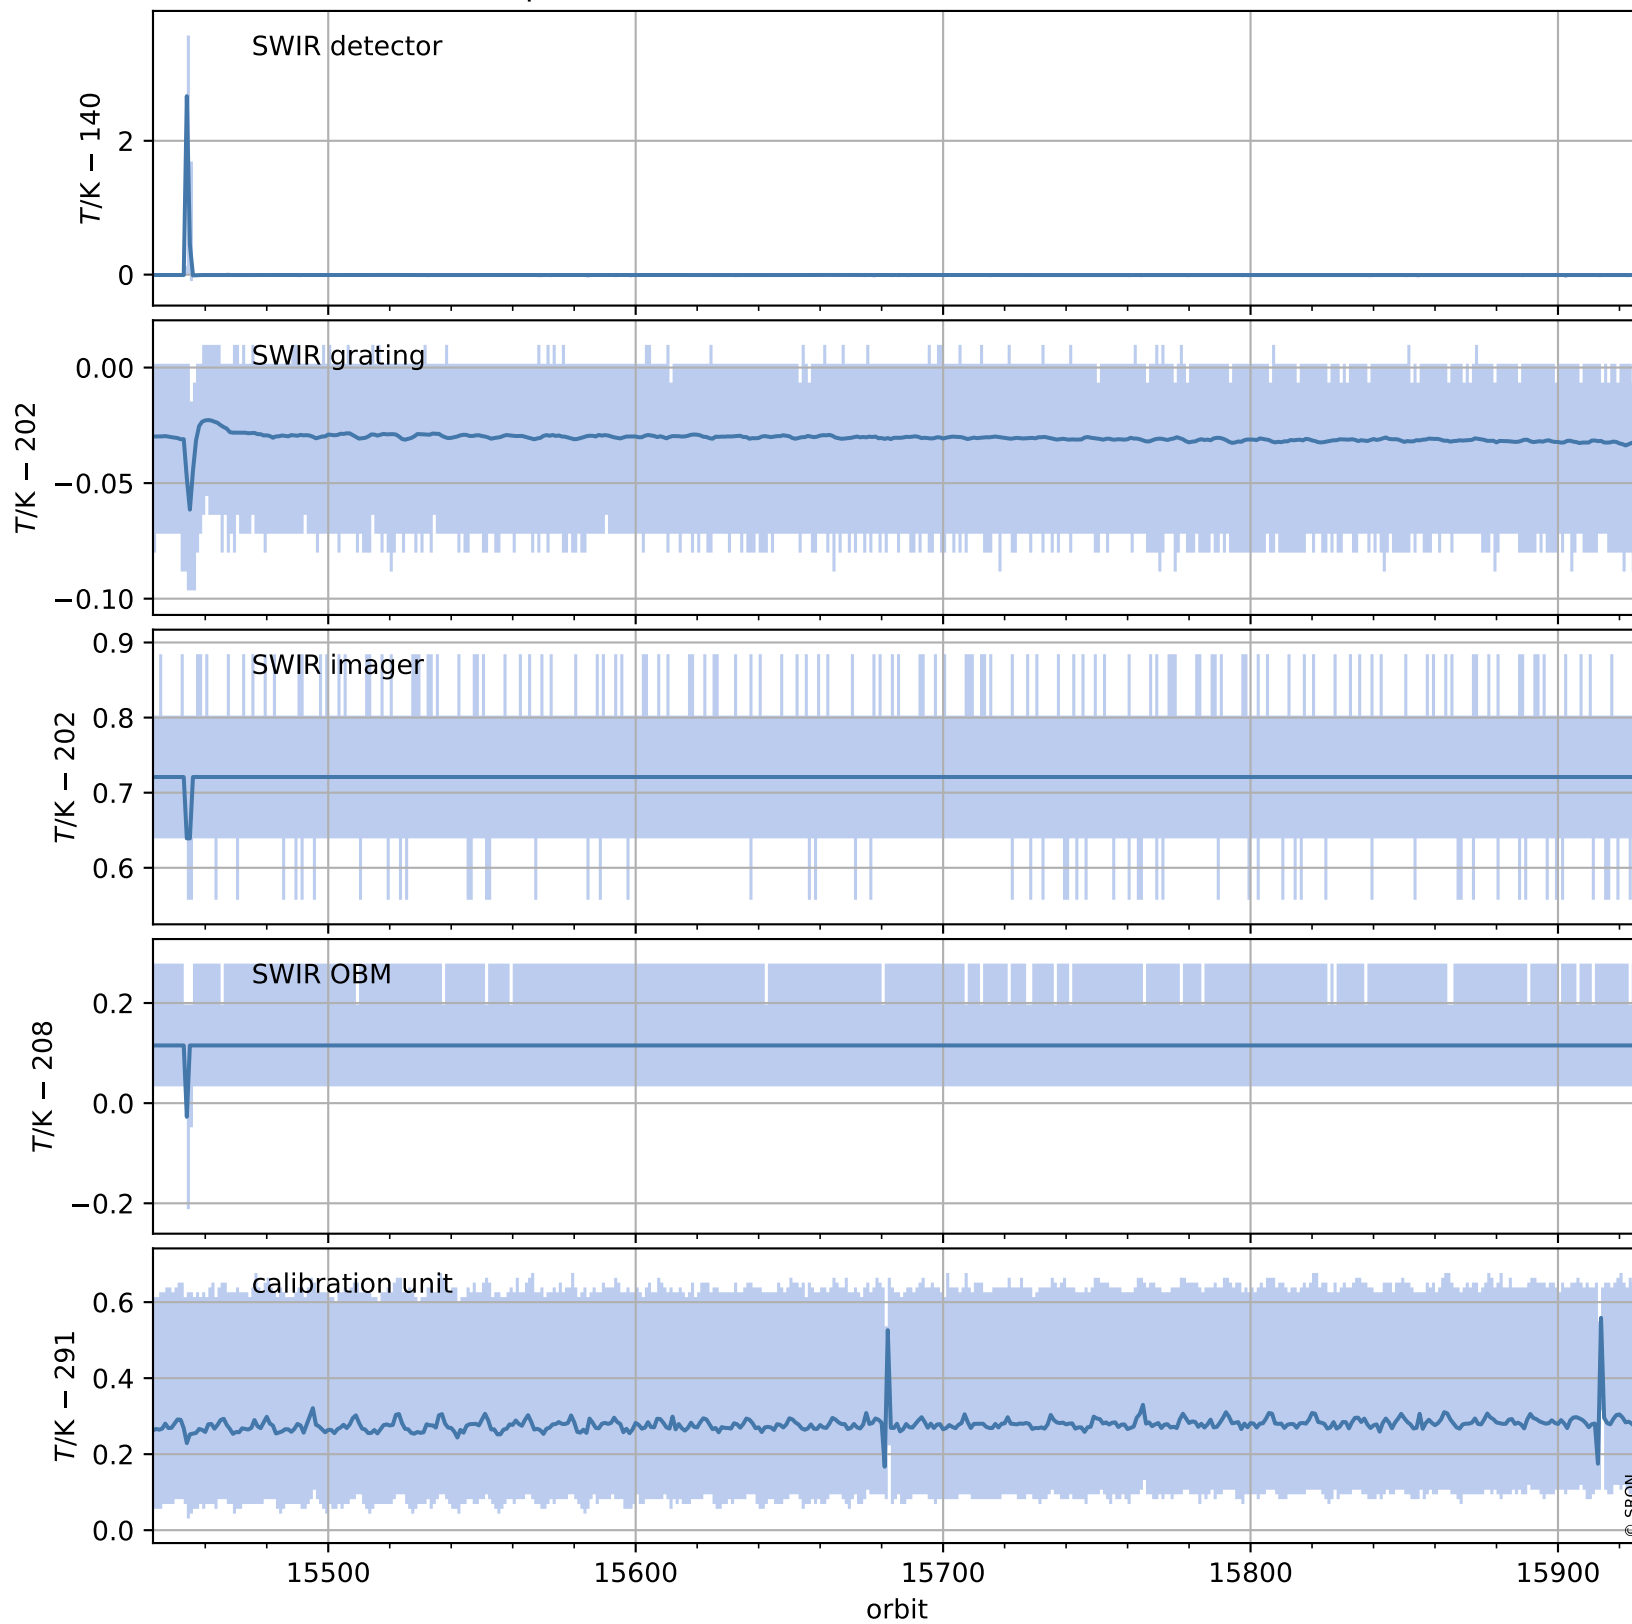

Tropomi SWIR housekeeping data

orbits : [15913, 15927]
coverage : 2020-11-08 / 2020-11-09
created : 2023-08-21T09:05:32

Temperature of sensors relevant for SWIR (one day)

Tropomi SWIR housekeeping data

orbits : [15443, 15927]
coverage : 2020-10-05 / 2020-11-09
created : 2023-08-21T09:05:33

Temperature of sensors relevant for SWIR (last month)

Tropomi SWIR housekeeping data

orbits : [15913, 15927]
coverage : 2020-11-08 / 2020-11-09
created : 2023-08-21T09:05:33

Current and duty cycle of 3 heaters relevant for SWIR (one day)

Tropomi SWIR housekeeping data

orbits : [15443, 15927]
coverage : 2020-10-05 / 2020-11-09
created : 2023-08-21T09:05:33

Current and duty cycle of 3 heaters relevant for SWIR (last month)

Tropomi SWIR housekeeping data

orbits : [15913, 15927]
coverage : 2020-11-08 / 2020-11-09
created : 2023-08-21T09:05:34

Temperature of sensors at the SWIR front-end electronics (one day)

Tropomi SWIR housekeeping data

orbits : [15443, 15927]
coverage : 2020-10-05 / 2020-11-09
created : 2023-08-21T09:05:34