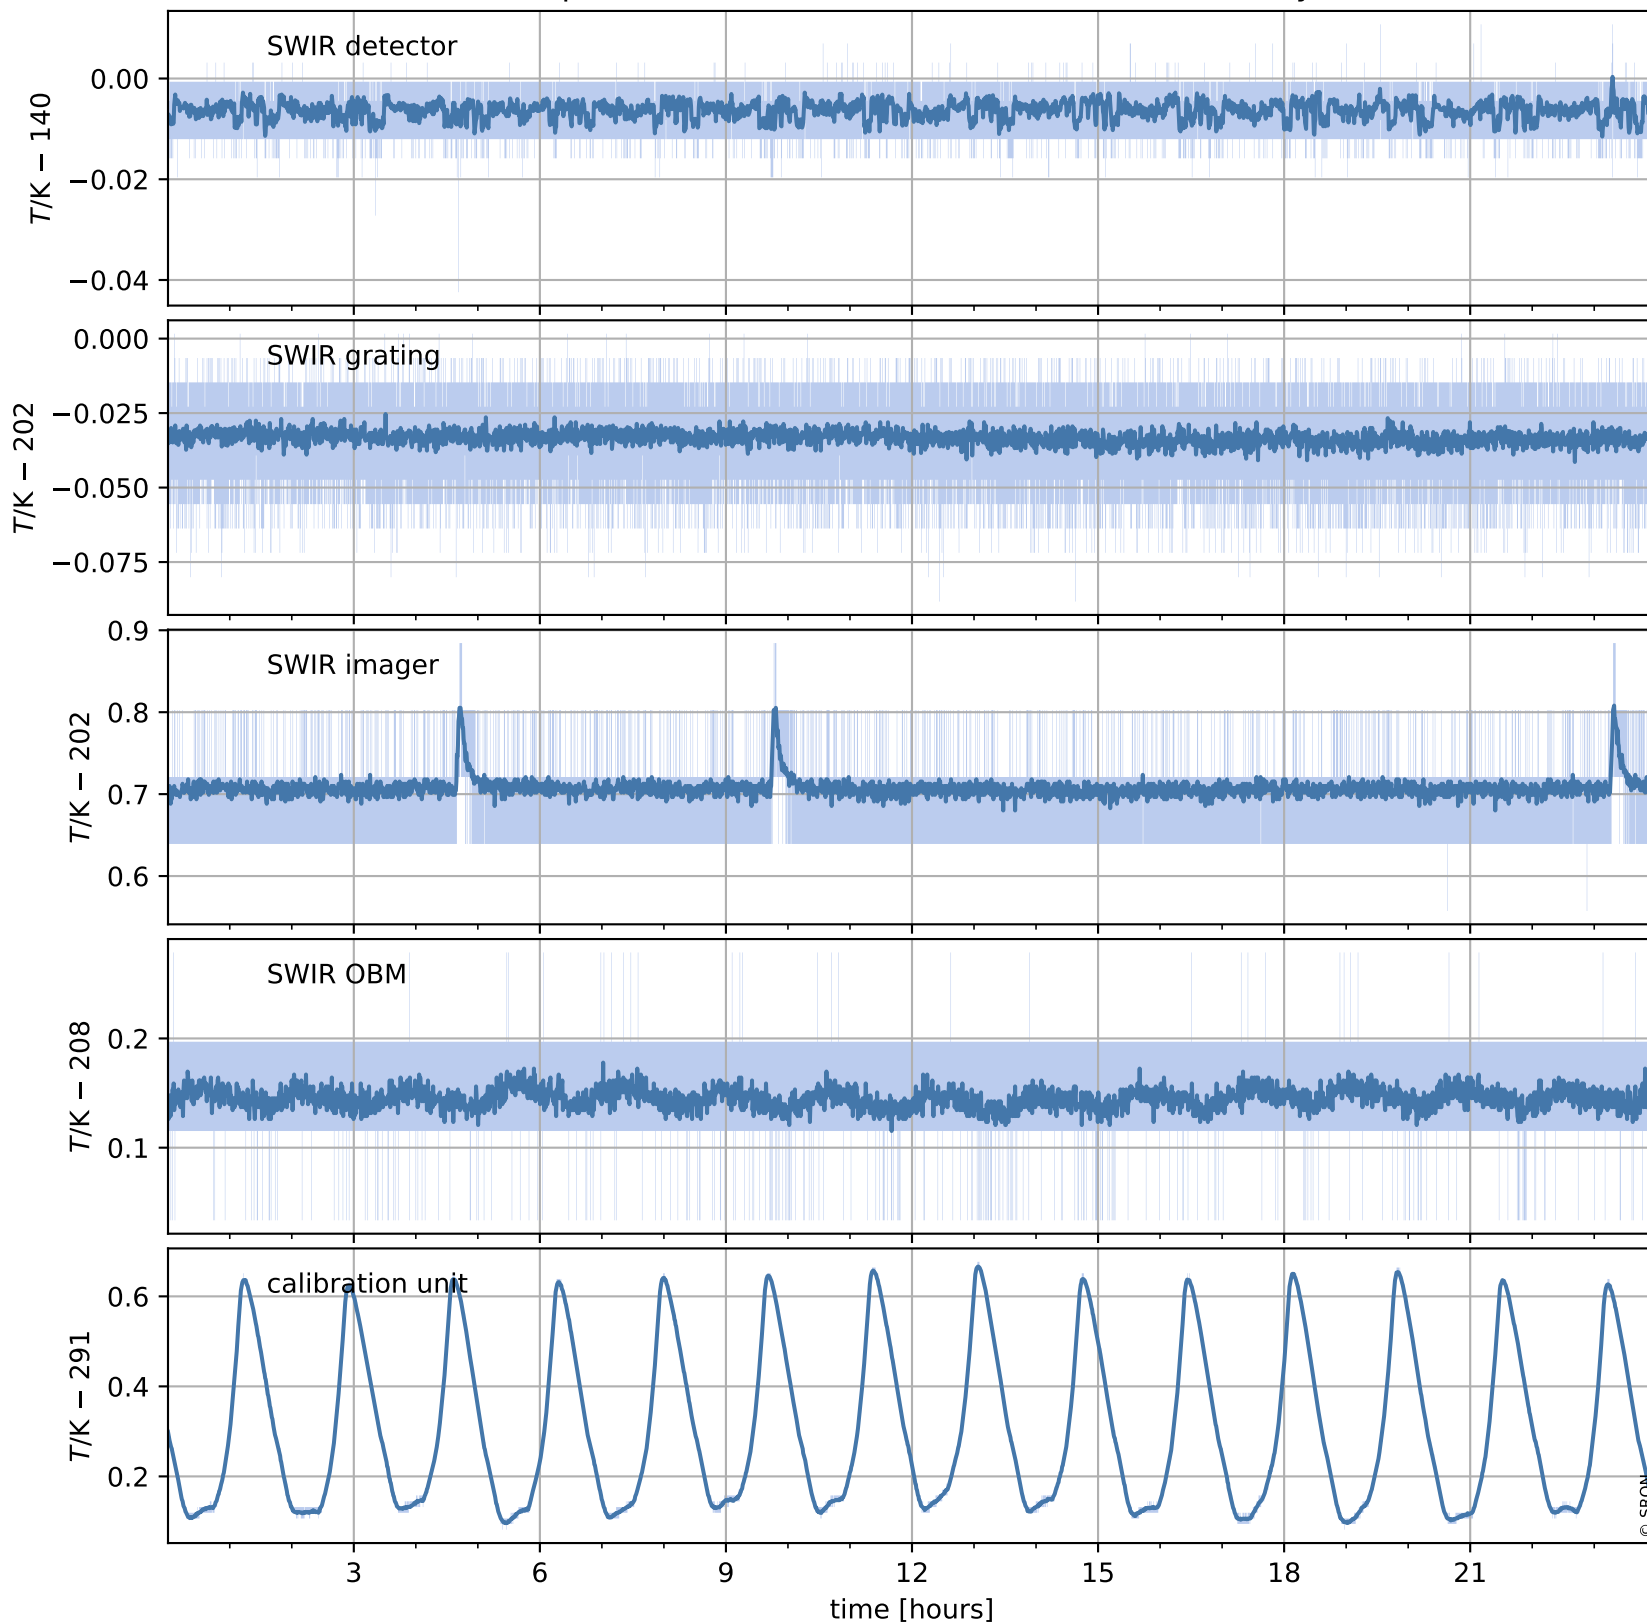

Tropomi SWIR housekeeping data

orbits : [15928, 15941]
coverage : 2020-11-09 / 2020-11-10
created : 2023-08-21T09:05:35

Temperature of sensors relevant for SWIR (one day)

Tropomi SWIR housekeeping data

orbits : [15457, 15941]
coverage : 2020-10-06 / 2020-11-10
created : 2023-08-21T09:05:35

Temperature of sensors relevant for SWIR (last month)

Tropomi SWIR housekeeping data

orbits : [15928, 15941]
coverage : 2020-11-09 / 2020-11-10
created : 2023-08-21T09:05:35

Current and duty cycle of 3 heaters relevant for SWIR (one day)