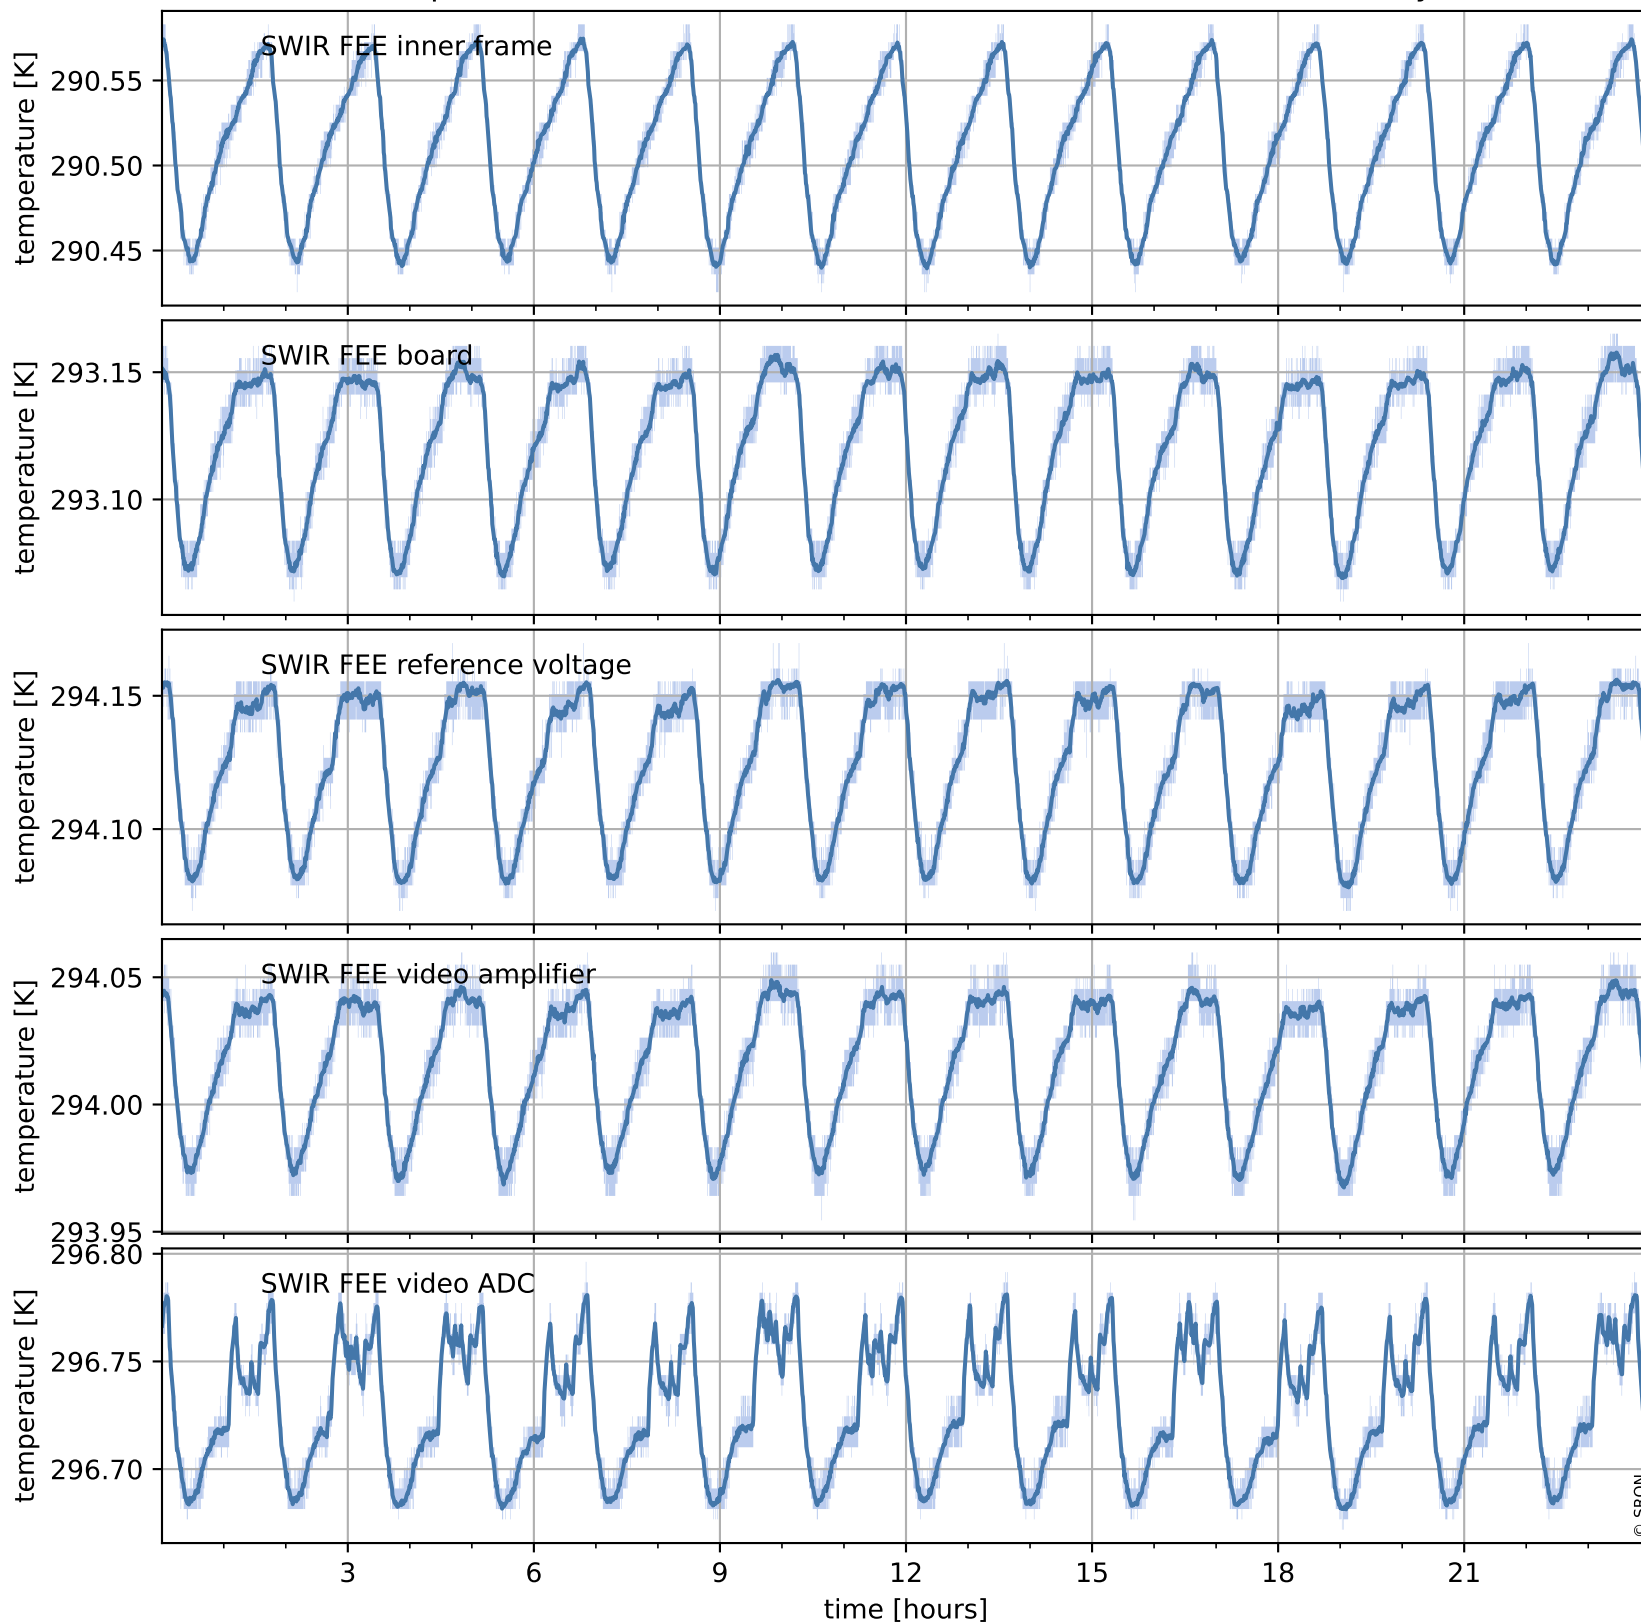

Tropomi SWIR housekeeping data

orbits : [15928, 15941]
coverage : 2020-11-09 / 2020-11-10
created : 2023-08-21T09:05:35

Temperature of sensors relevant for SWIR (one day)

Tropomi SWIR housekeeping data

orbits : [15457, 15941]
coverage : 2020-10-06 / 2020-11-10
created : 2023-08-21T09:05:35

Temperature of sensors relevant for SWIR (last month)

Tropomi SWIR housekeeping data

orbits : [15928, 15941]
coverage : 2020-11-09 / 2020-11-10
created : 2023-08-21T09:05:35

Current and duty cycle of 3 heaters relevant for SWIR (one day)

Tropomi SWIR housekeeping data

orbits : [15457, 15941]
coverage : 2020-10-06 / 2020-11-10
created : 2023-08-21T09:05:36

Current and duty cycle of 3 heaters relevant for SWIR (last month)

Tropomi SWIR housekeeping data

orbits : [15928, 15941]
coverage : 2020-11-09 / 2020-11-10
created : 2023-08-21T09:05:36

Temperature of sensors at the SWIR front-end electronics (one day)

Tropomi SWIR housekeeping data

orbits : [15457, 15941]
coverage : 2020-10-06 / 2020-11-10
created : 2023-08-21T09:05:36