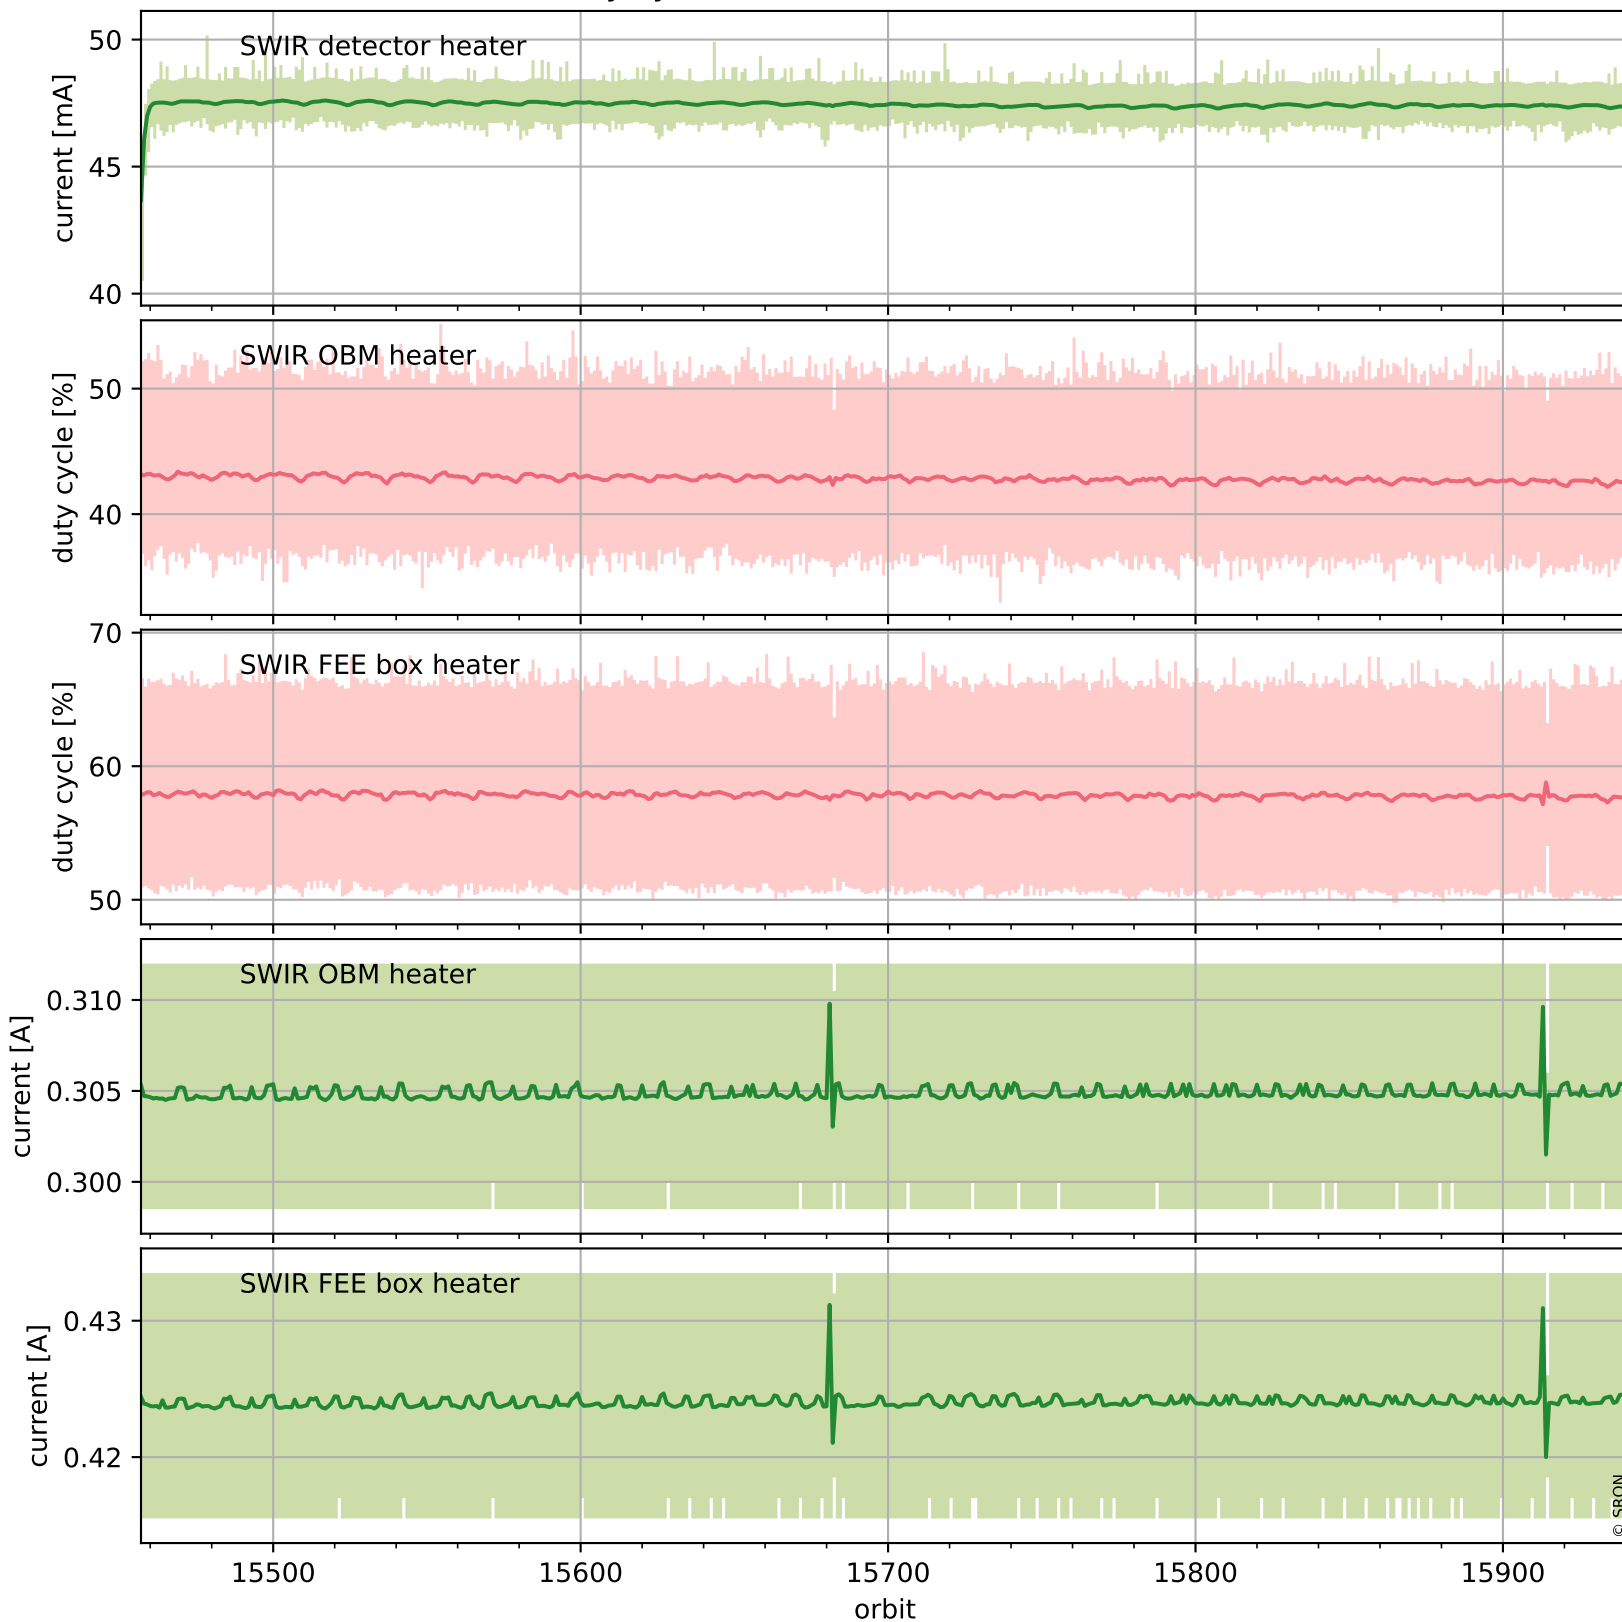

Tropomi SWIR housekeeping data

orbits : [15928, 15941]
coverage : 2020-11-09 / 2020-11-10
created : 2023-08-21T09:05:35

Temperature of sensors relevant for SWIR (one day)

Tropomi SWIR housekeeping data

orbits : [15457, 15941]
coverage : 2020-10-06 / 2020-11-10
created : 2023-08-21T09:05:35

Temperature of sensors relevant for SWIR (last month)

Tropomi SWIR housekeeping data

orbits : [15928, 15941]
coverage : 2020-11-09 / 2020-11-10
created : 2023-08-21T09:05:35

Current and duty cycle of 3 heaters relevant for SWIR (one day)

Tropomi SWIR housekeeping data

orbits : [15457, 15941]
coverage : 2020-10-06 / 2020-11-10
created : 2023-08-21T09:05:36

Current and duty cycle of 3 heaters relevant for SWIR (last month)

Tropomi SWIR housekeeping data

orbits : [15928, 15941]
coverage : 2020-11-09 / 2020-11-10
created : 2023-08-21T09:05:36

Temperature of sensors at the SWIR front-end electronics (one day)

Tropomi SWIR housekeeping data

orbits : [15457, 15941]
coverage : 2020-10-06 / 2020-11-10
created : 2023-08-21T09:05:36