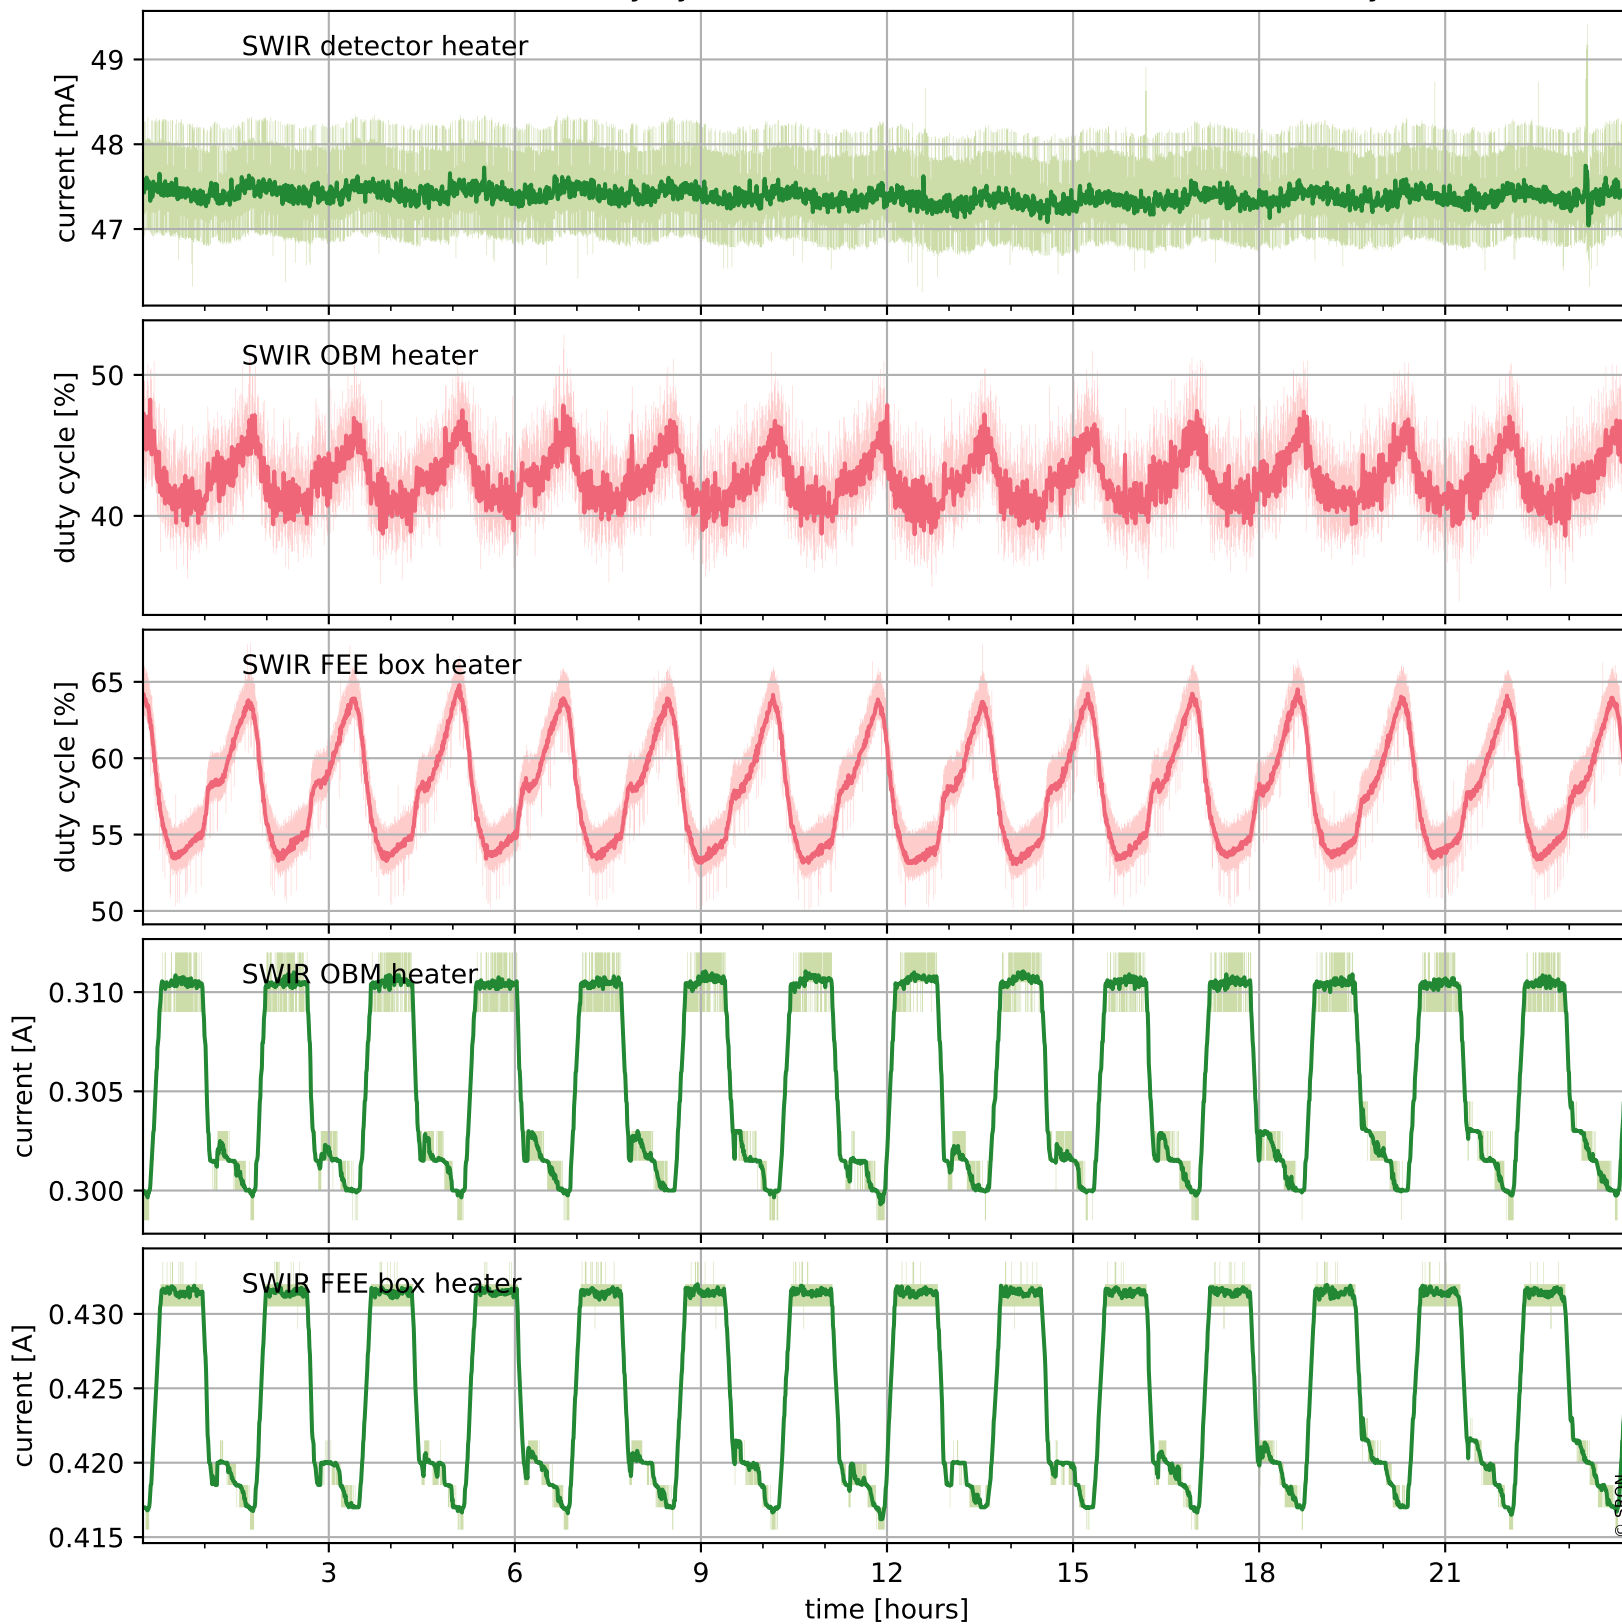

Tropomi SWIR housekeeping data

orbits : [15928, 15941]
coverage : 2020-11-09 / 2020-11-10
created : 2023-08-21T09:05:35

Temperature of sensors relevant for SWIR (one day)

Tropomi SWIR housekeeping data

orbits : [15457, 15941]
coverage : 2020-10-06 / 2020-11-10
created : 2023-08-21T09:05:35

Temperature of sensors relevant for SWIR (last month)

Tropomi SWIR housekeeping data

orbits : [15928, 15941]
coverage : 2020-11-09 / 2020-11-10
created : 2023-08-21T09:05:35

Current and duty cycle of 3 heaters relevant for SWIR (one day)

Tropomi SWIR housekeeping data

orbits : [15457, 15941]
coverage : 2020-10-06 / 2020-11-10
created : 2023-08-21T09:05:36

Current and duty cycle of 3 heaters relevant for SWIR (last month)

Tropomi SWIR housekeeping data