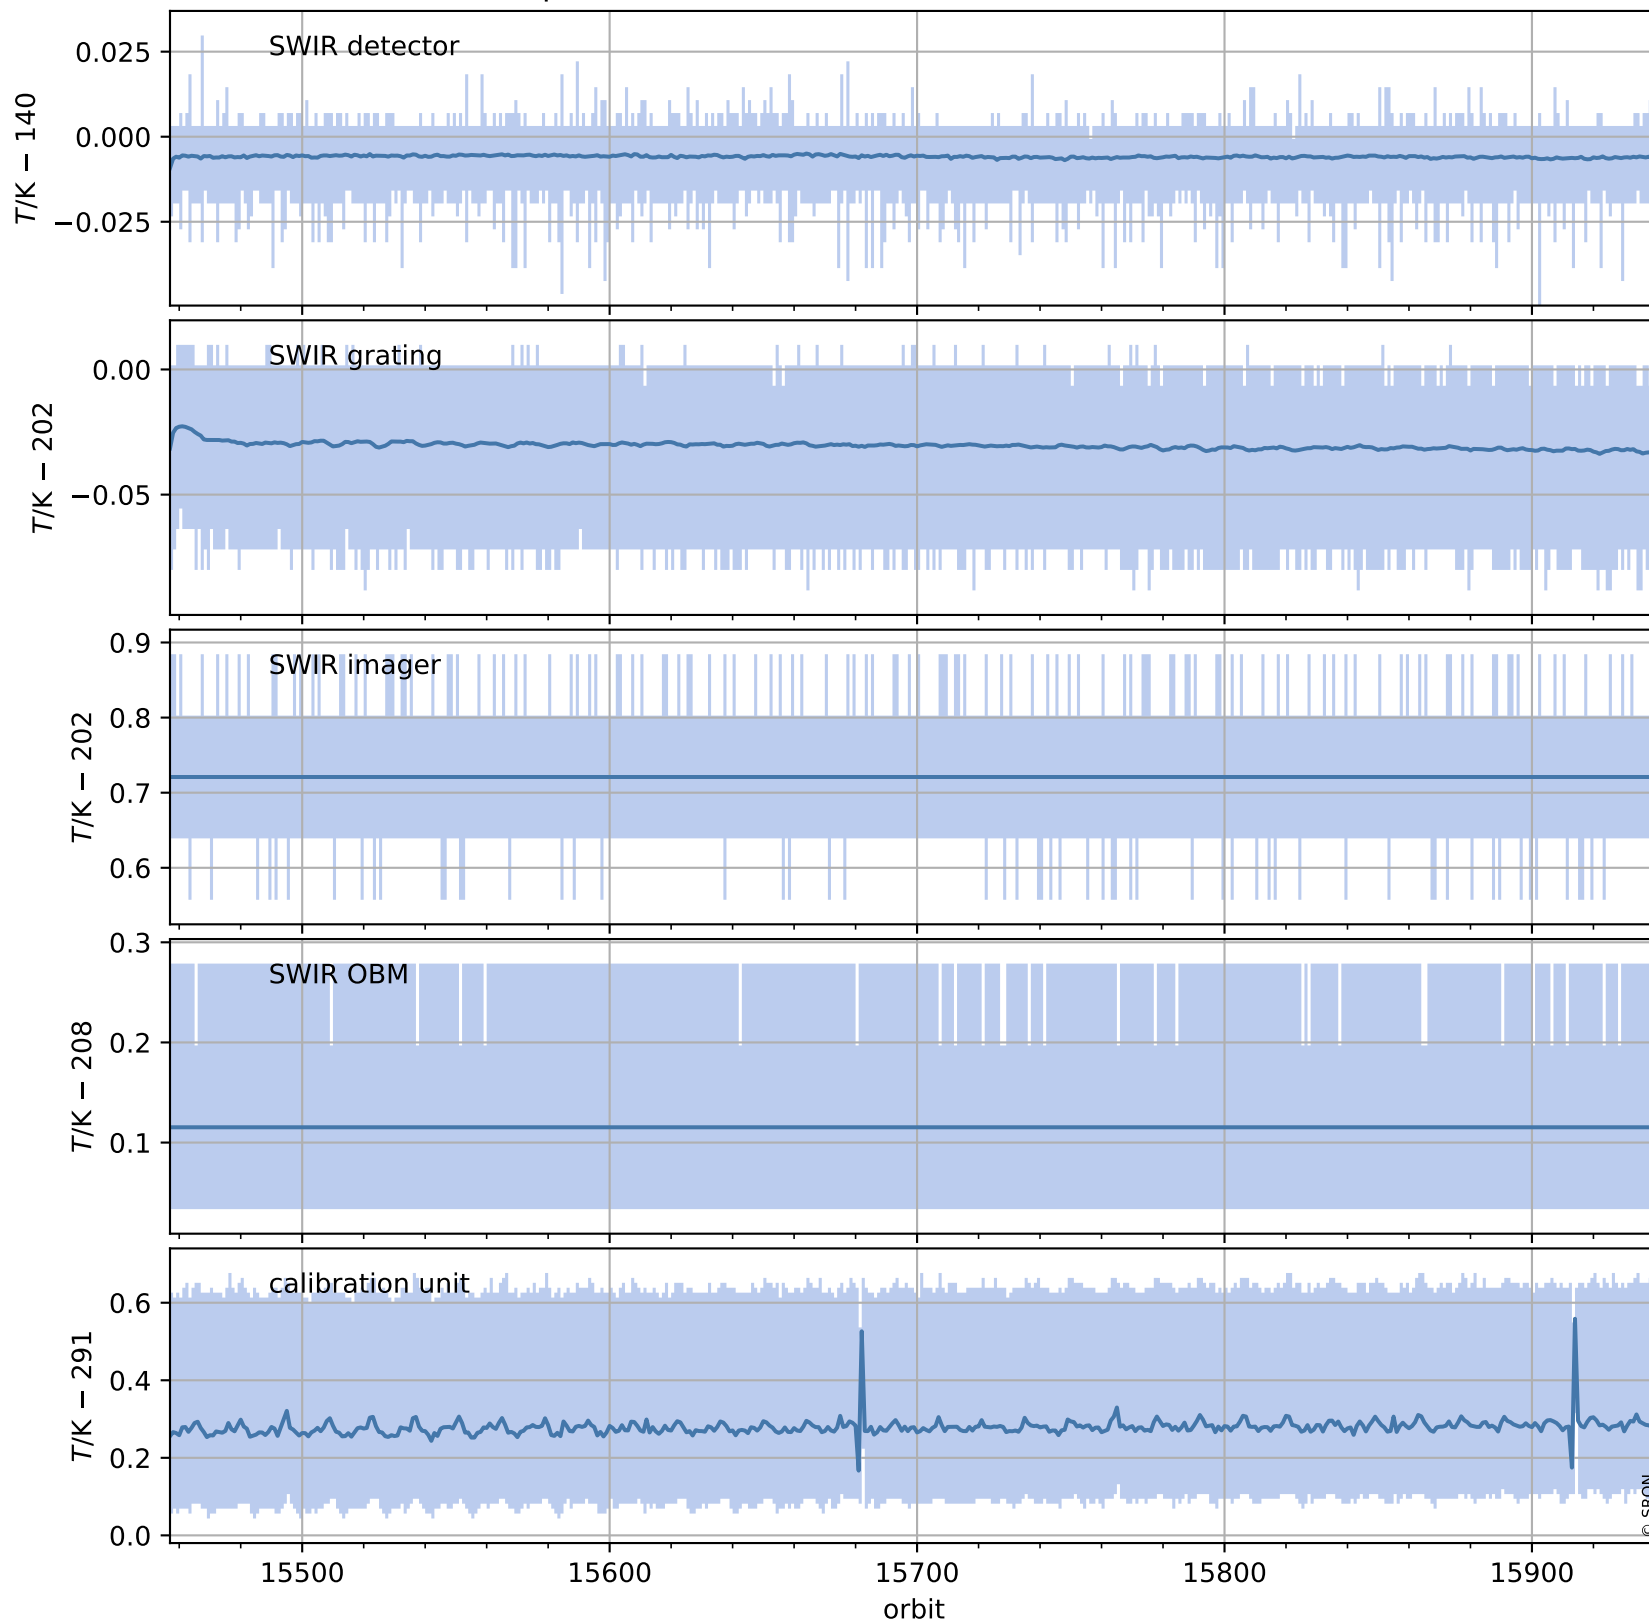

Tropomi SWIR housekeeping data

orbits : [15928, 15941]
coverage : 2020-11-09 / 2020-11-10
created : 2023-08-21T09:05:35

Temperature of sensors relevant for SWIR (one day)

Tropomi SWIR housekeeping data

orbits : [15457, 15941]
coverage : 2020-10-06 / 2020-11-10
created : 2023-08-21T09:05:35

Temperature of sensors relevant for SWIR (last month)

Tropomi SWIR housekeeping data

orbits : [15928, 15941]
coverage : 2020-11-09 / 2020-11-10
created : 2023-08-21T09:05:35

Current and duty cycle of 3 heaters relevant for SWIR (one day)

Tropomi SWIR housekeeping data

orbits : [15457, 15941]
coverage : 2020-10-06 / 2020-11-10
created : 2023-08-21T09:05:36

Current and duty cycle of 3 heaters relevant for SWIR (last month)

Tropomi SWIR housekeeping data

orbits : [15928, 15941]
coverage : 2020-11-09 / 2020-11-10
created : 2023-08-21T09:05:36

Temperature of sensors at the SWIR front-end electronics (one day)

Tropomi SWIR housekeeping data

orbits : [15457, 15941]
coverage : 2020-10-06 / 2020-11-10
created : 2023-08-21T09:05:36