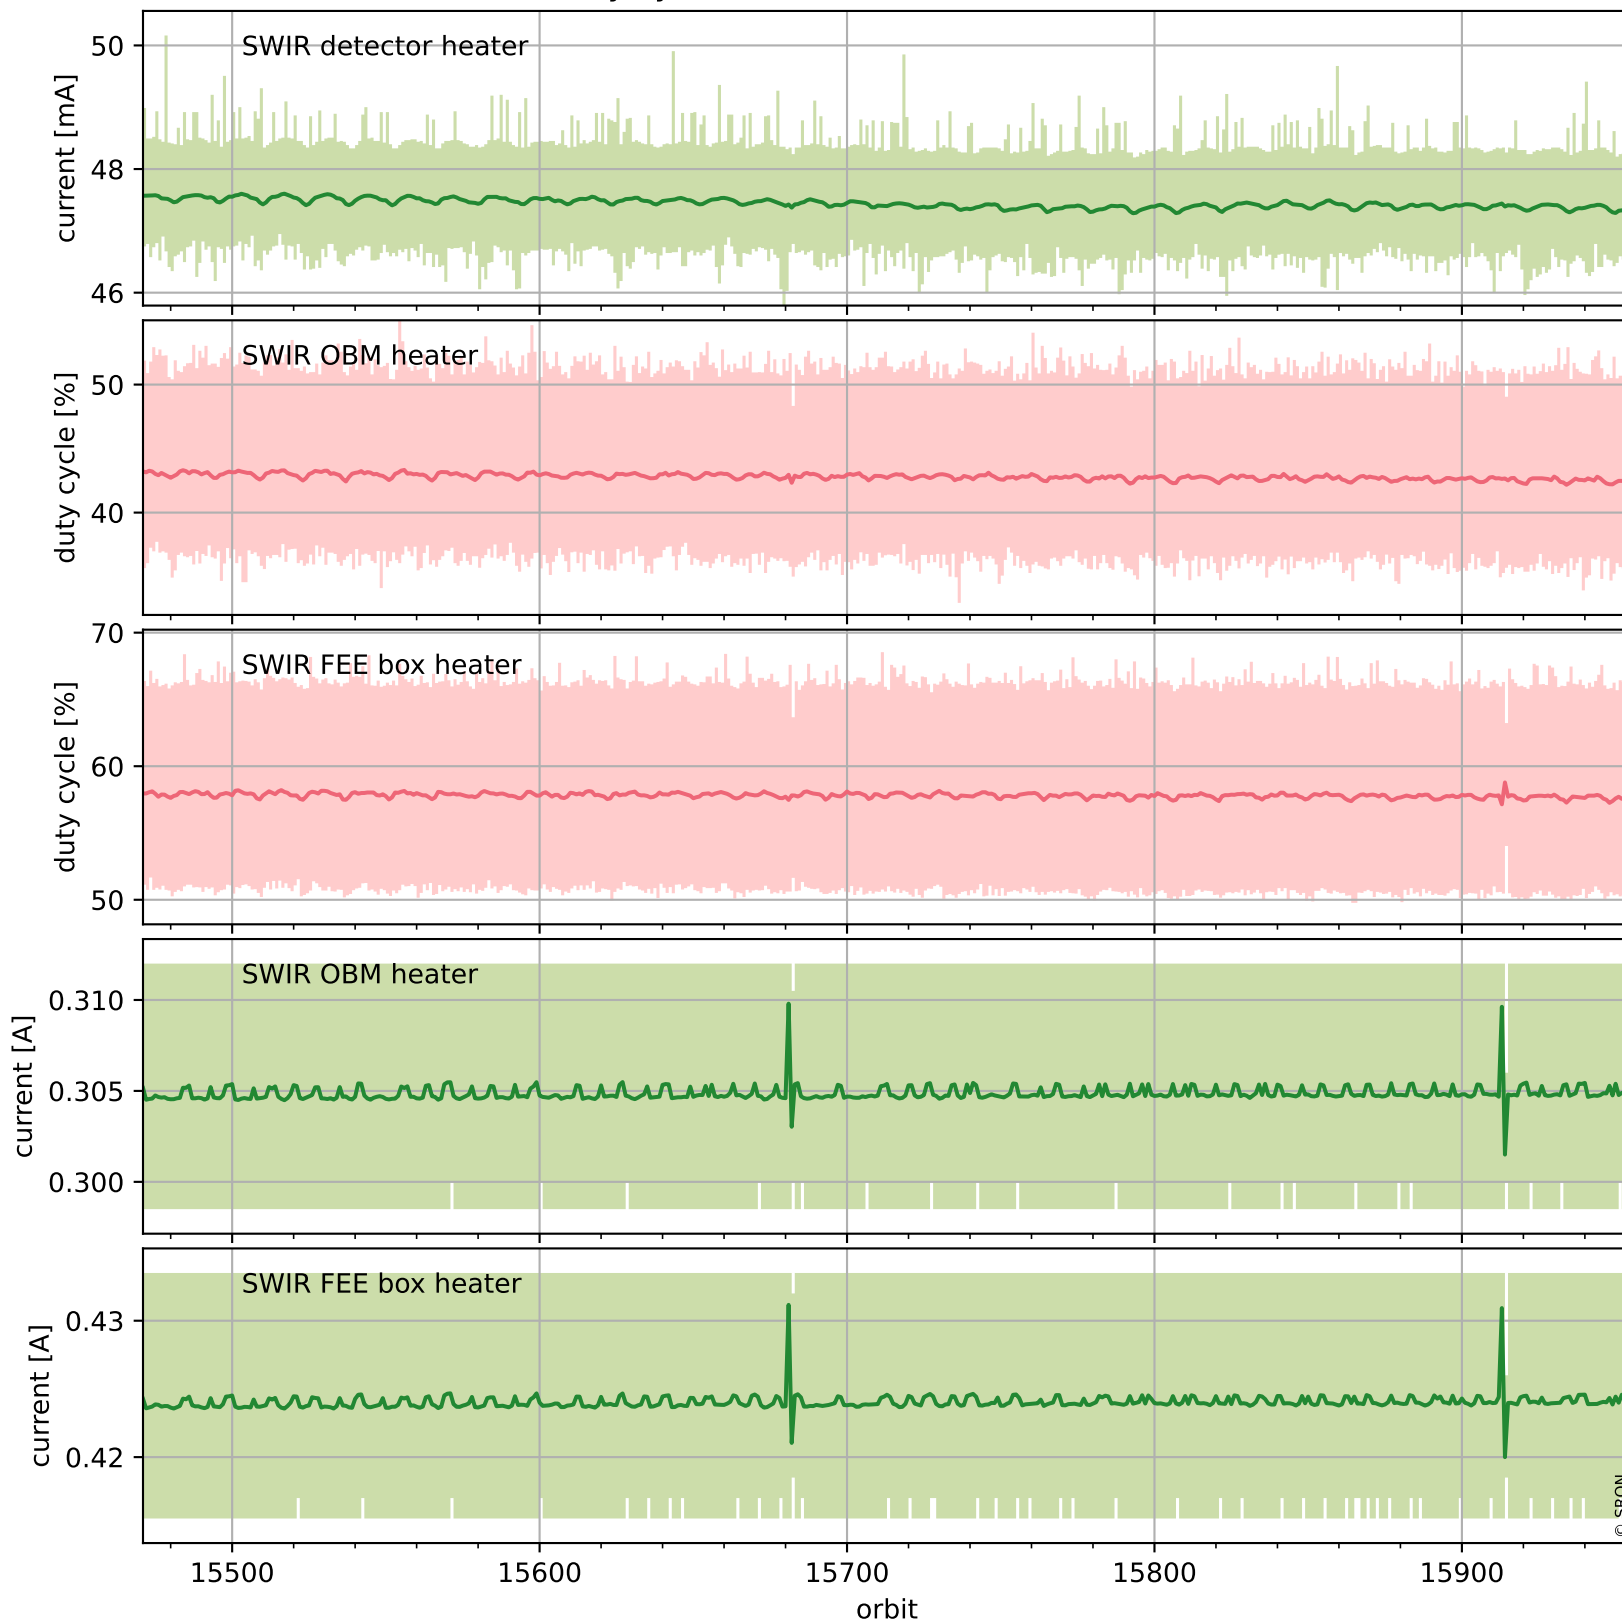

Tropomi SWIR housekeeping data

orbits : [15471, 15955]
coverage : 2020-10-07 / 2020-11-11
created : 2023-08-21T09:05:38

Current and duty cycle of 3 heaters relevant for SWIR (last month)