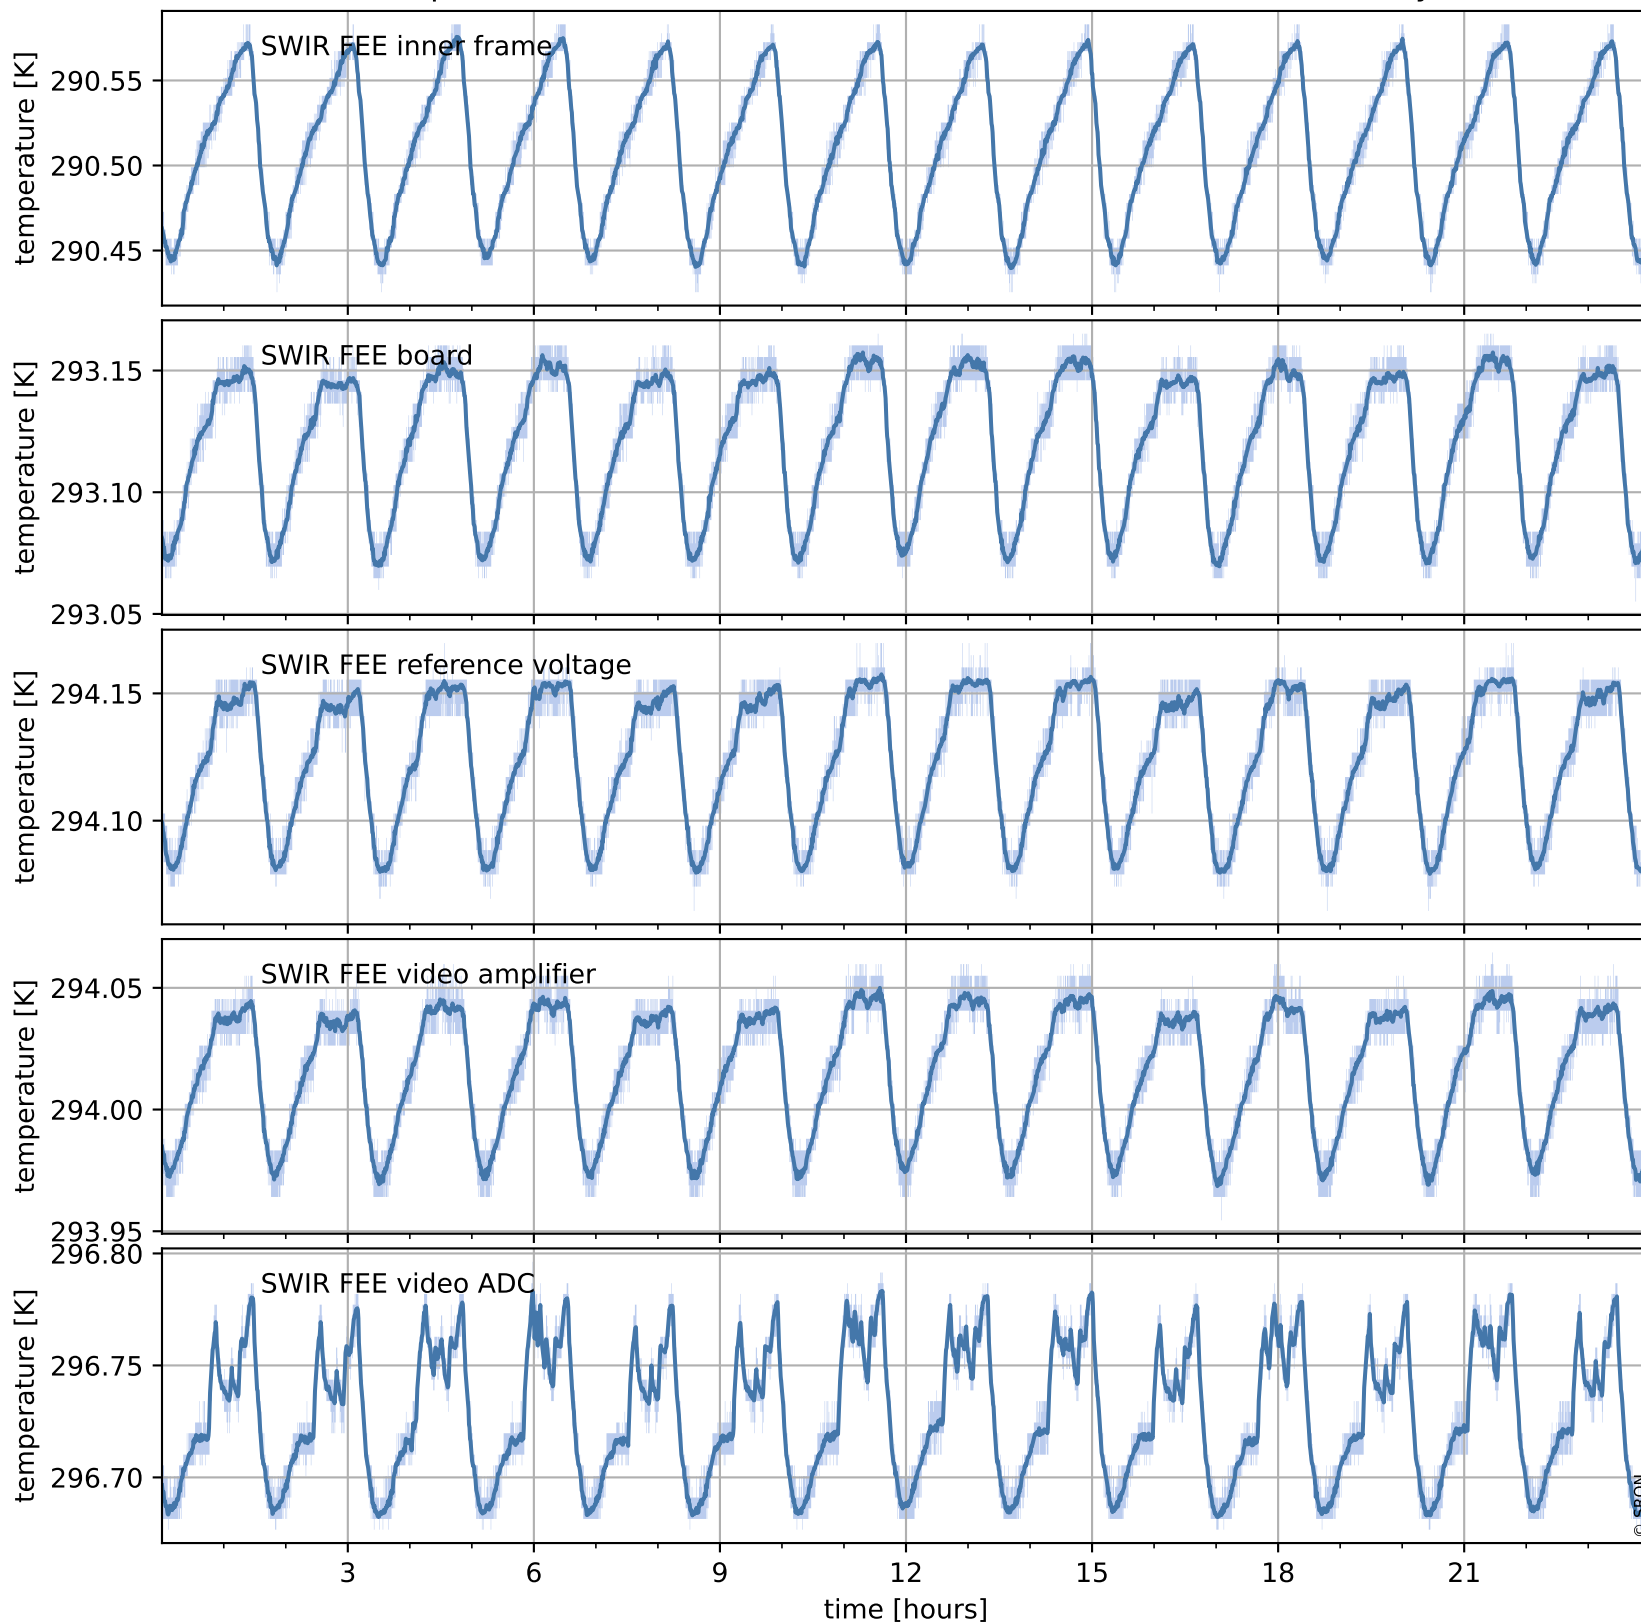

Tropomi SWIR housekeeping data

orbits : [15942, 15955]
coverage : 2020-11-10 / 2020-11-11
created : 2023-08-21T09:05:38

Temperature of sensors at the SWIR front-end electronics (one day)