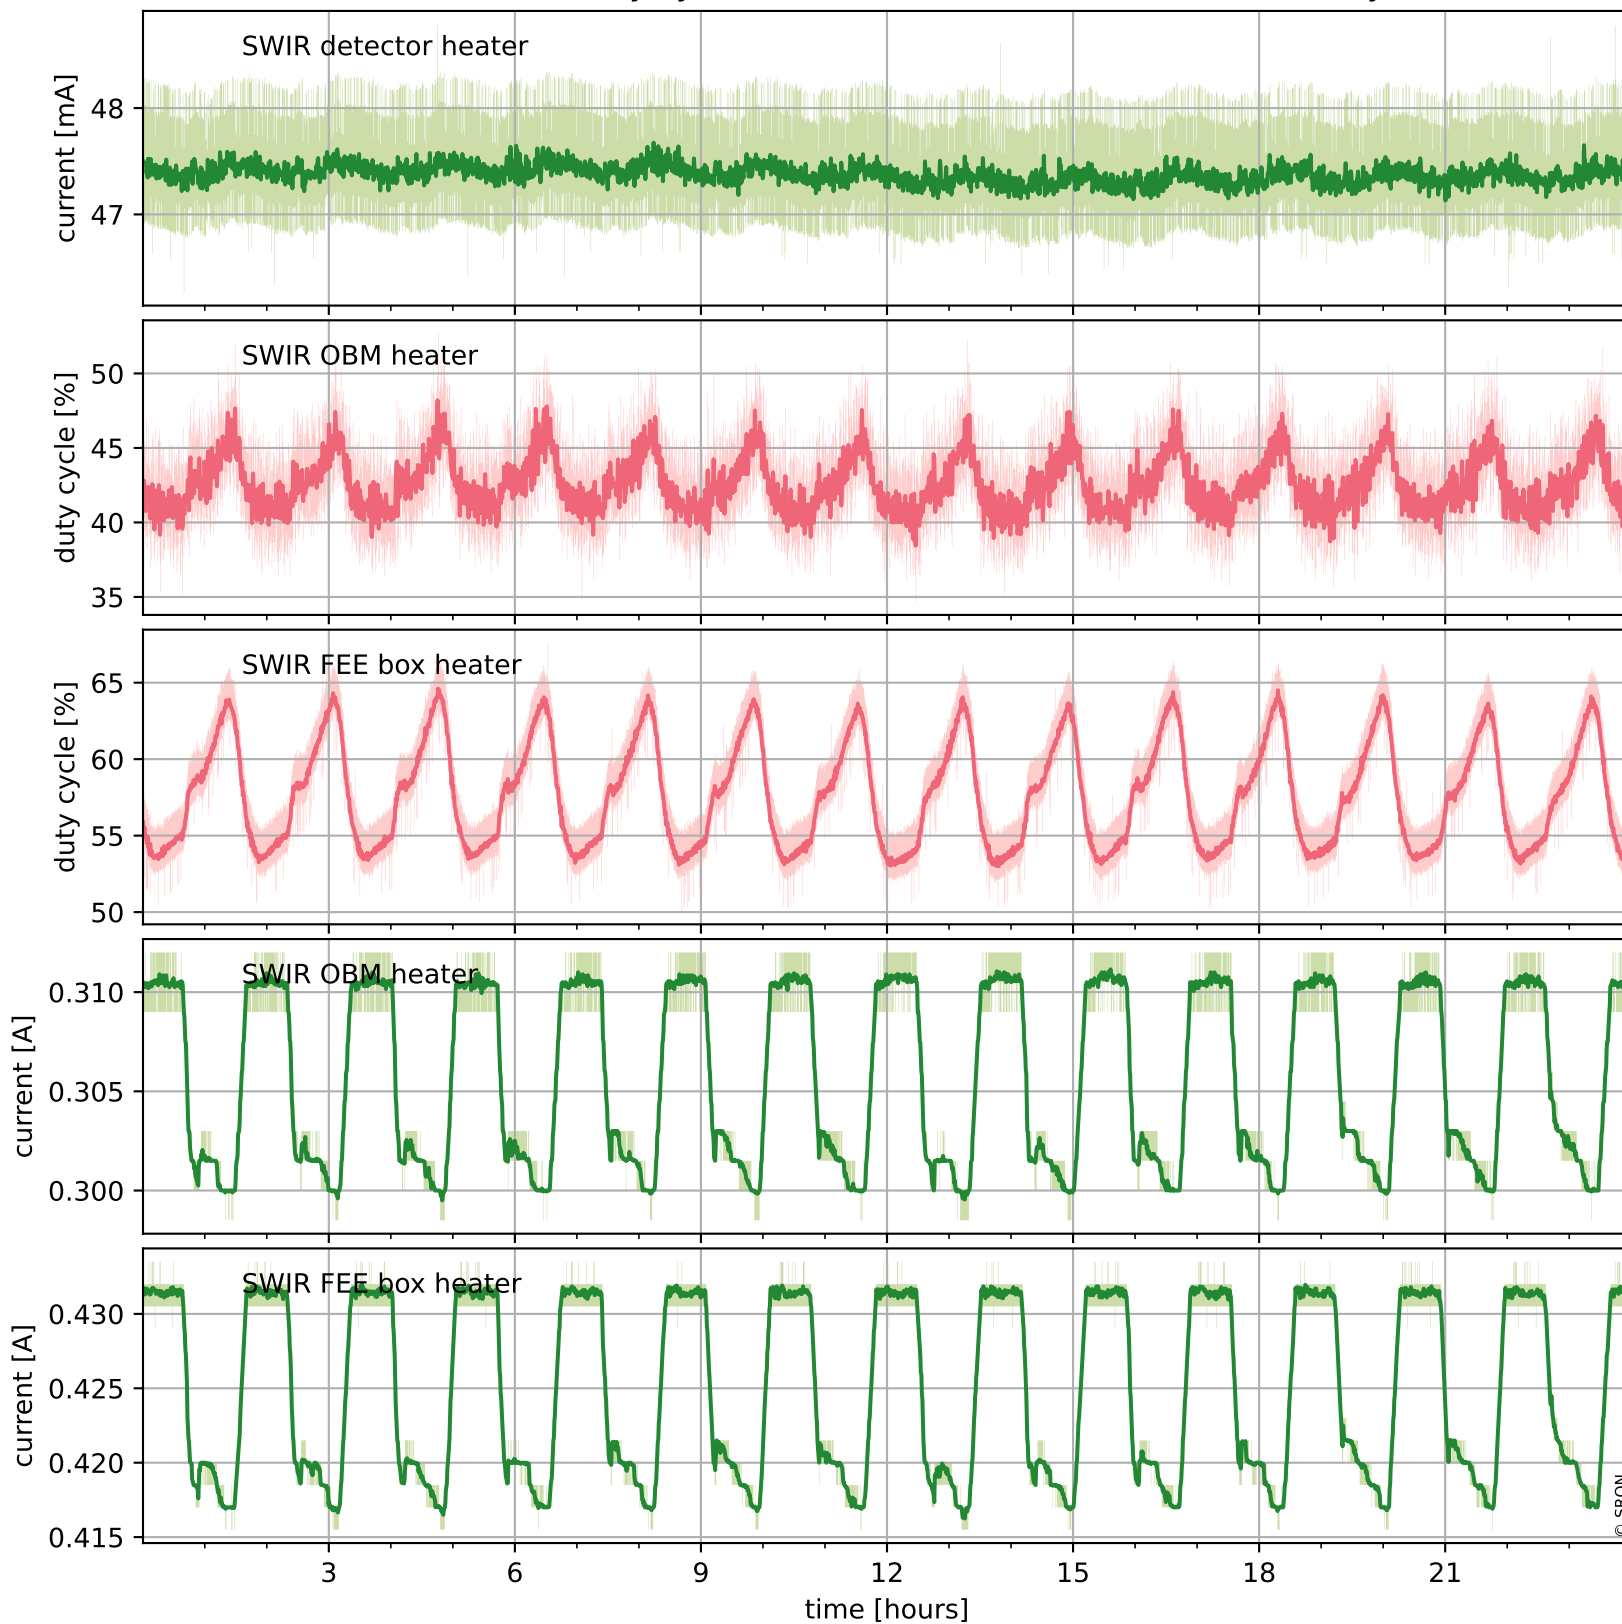

Tropomi SWIR housekeeping data

orbits : [15942, 15955]
coverage : 2020-11-10 / 2020-11-11
created : 2023-08-21T09:05:38

Current and duty cycle of 3 heaters relevant for SWIR (one day)