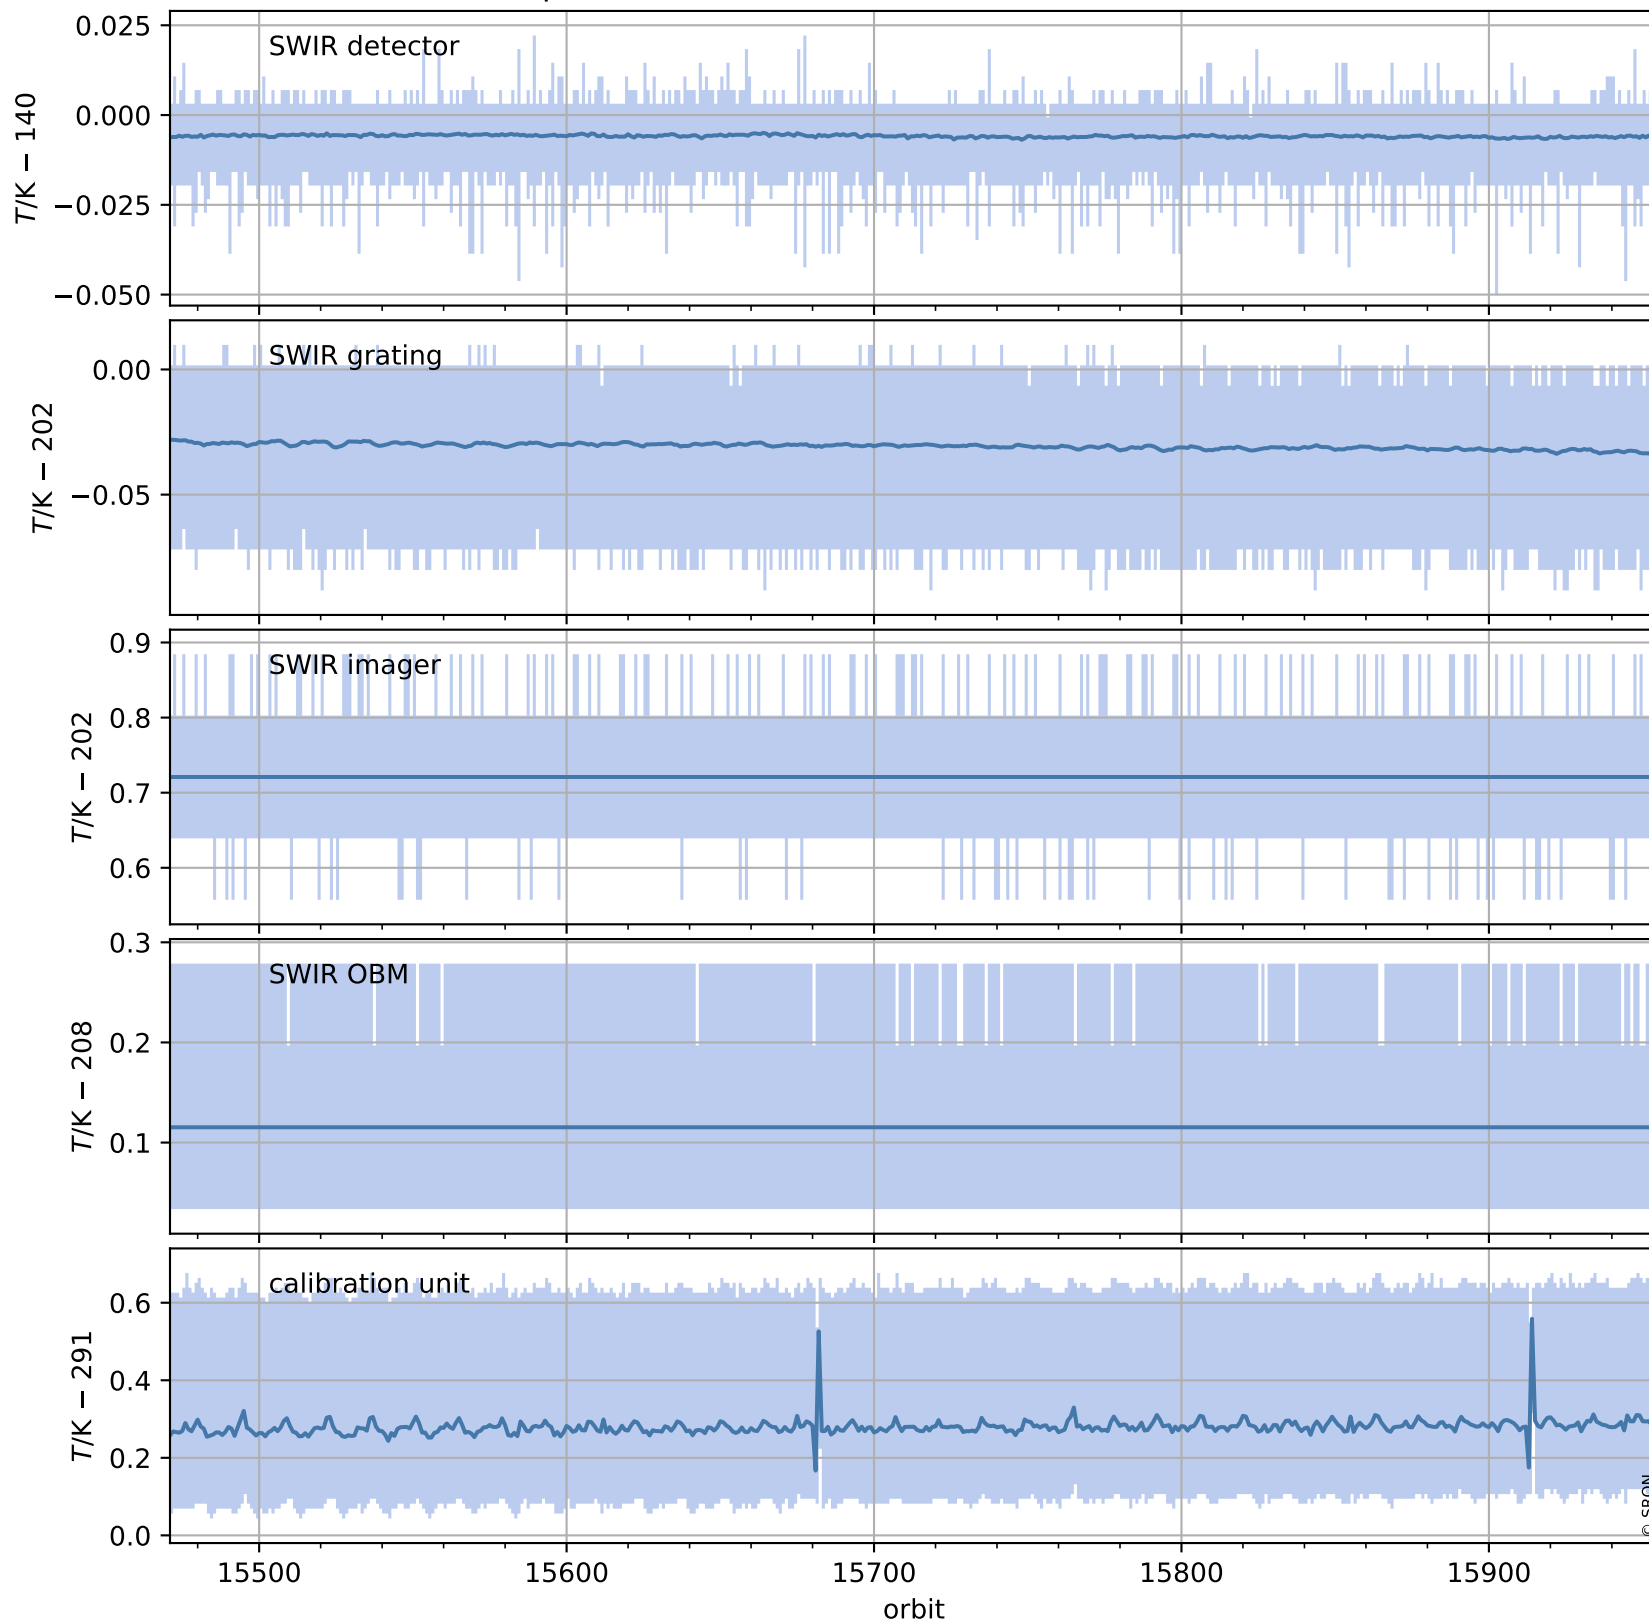

# Tropomi SWIR housekeeping data

orbits : [15942, 15955]  
coverage : 2020-11-10 / 2020-11-11  
created : 2023-08-21T09:05:37

## Temperature of sensors relevant for SWIR (one day)

# Tropomi SWIR housekeeping data

orbits : [15471, 15955]  
coverage : 2020-10-07 / 2020-11-11  
created : 2023-08-21T09:05:37

## Temperature of sensors relevant for SWIR (last month)