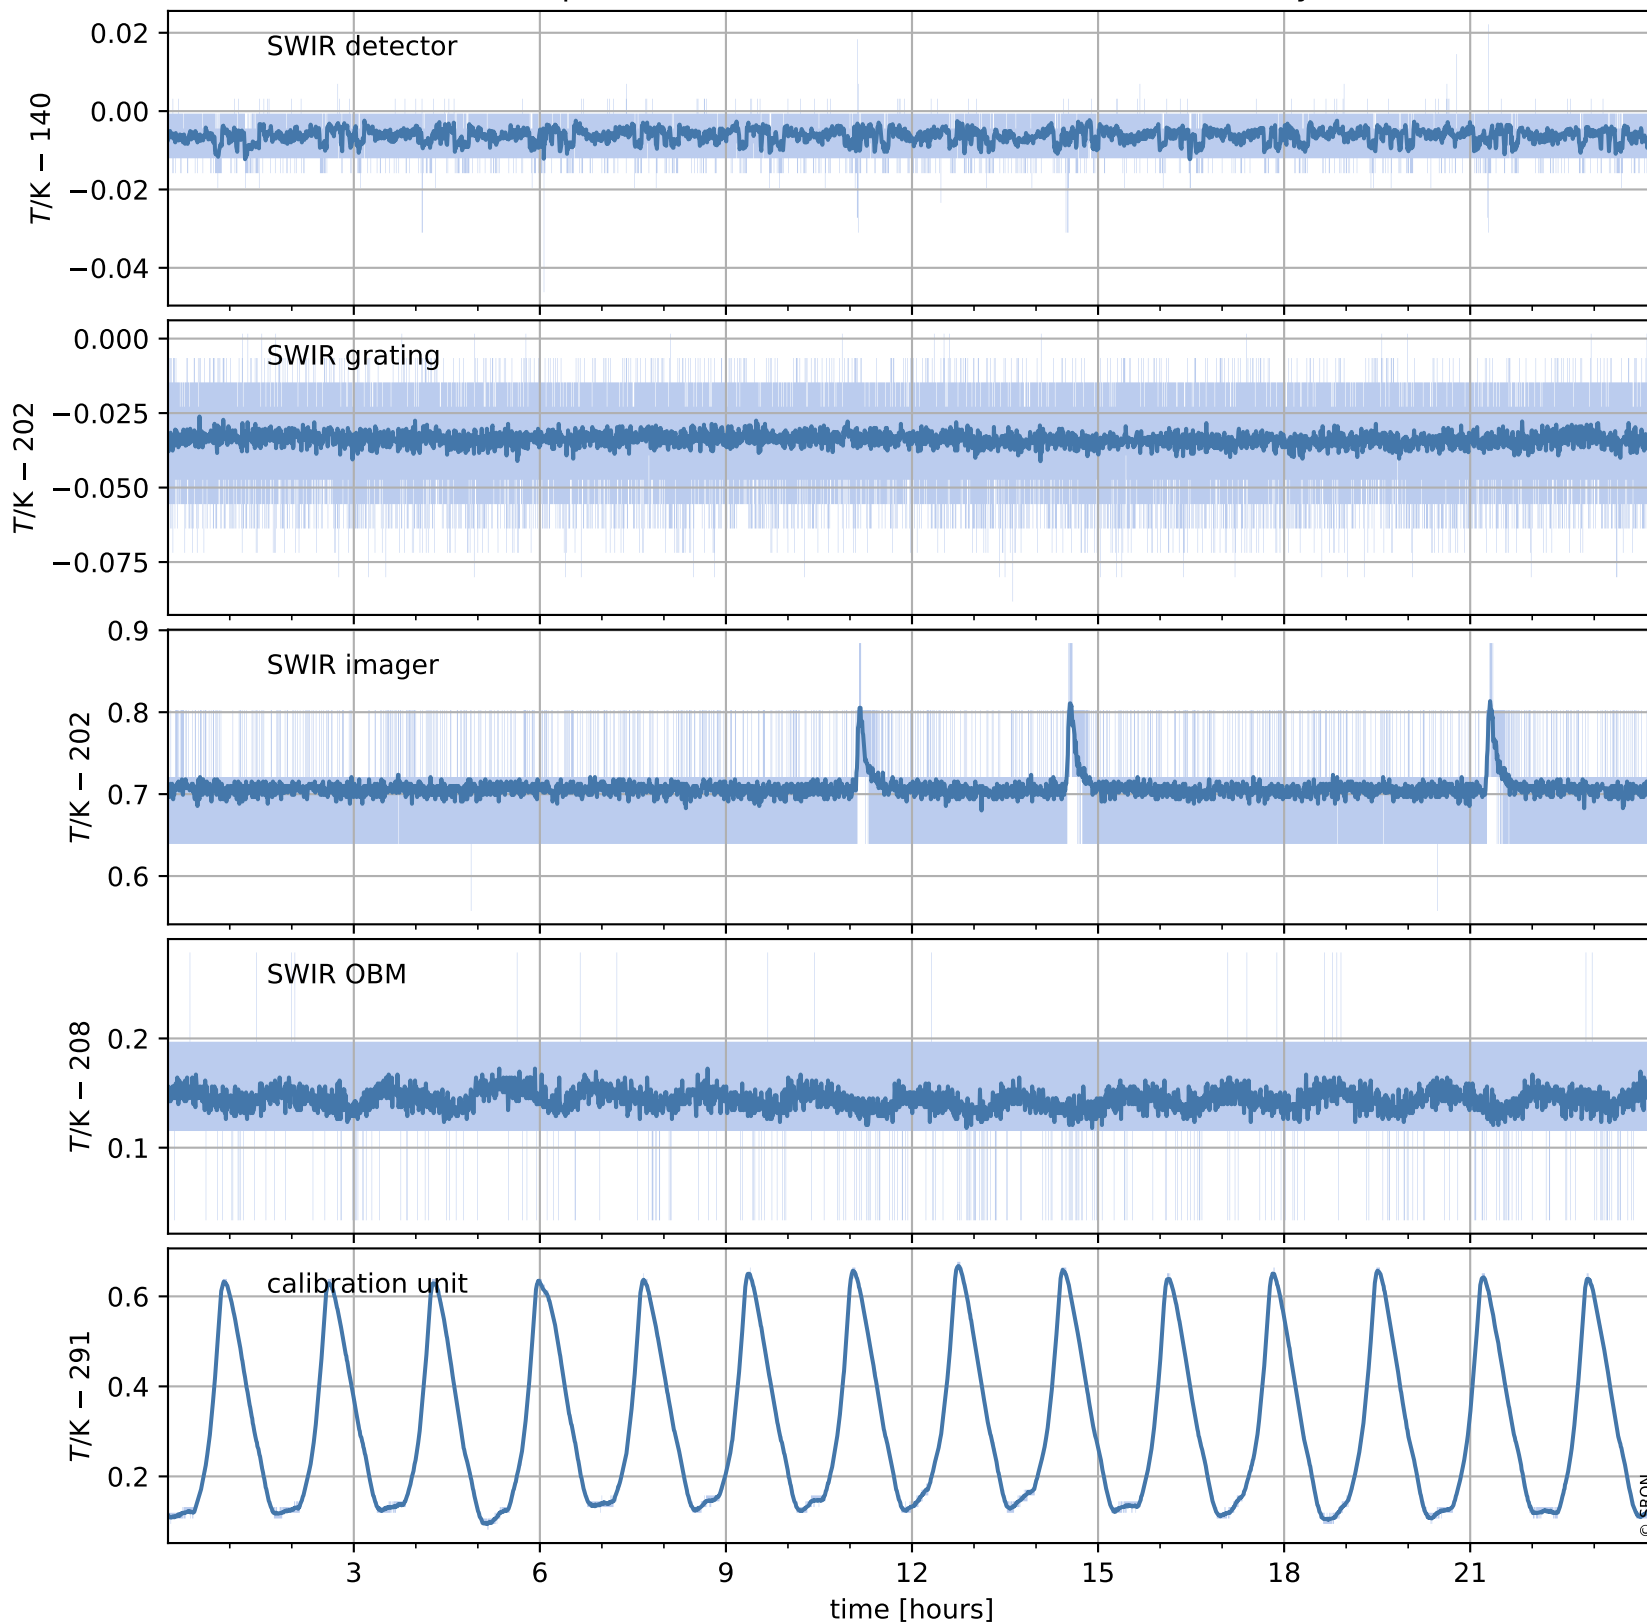

# Tropomi SWIR housekeeping data

orbits : [15942, 15955]  
coverage : 2020-11-10 / 2020-11-11  
created : 2023-08-21T09:05:37

## Temperature of sensors relevant for SWIR (one day)

## Temperature of sensors relevant for SWIR (last month)